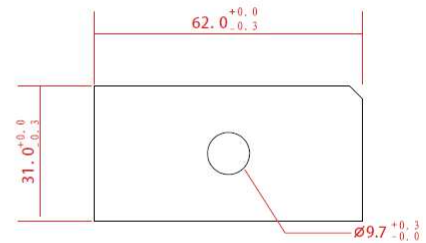

# Label

FCC ID: Q9DAPIN0103  
IC: 4675A-APIN0103

Label location & Size

Label