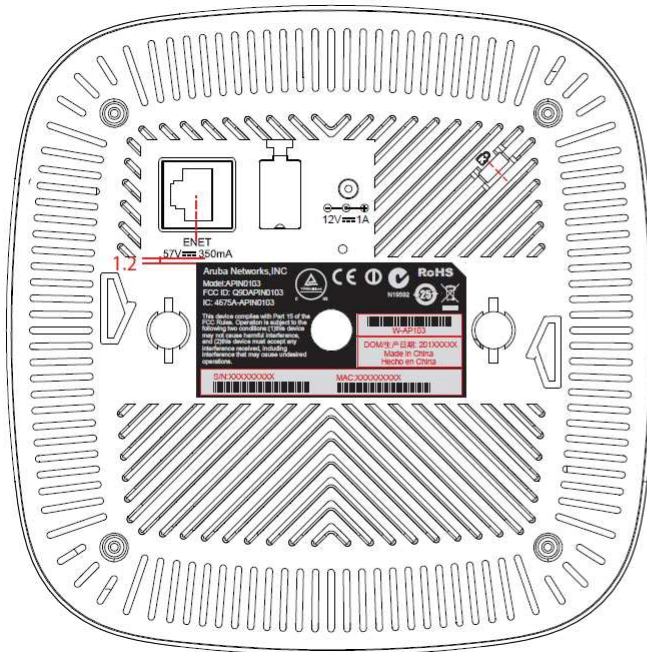

# Label

FCC ID: Q9DAPIN0103  
IC: 4675A-APIN0103

Label location & Size

Label