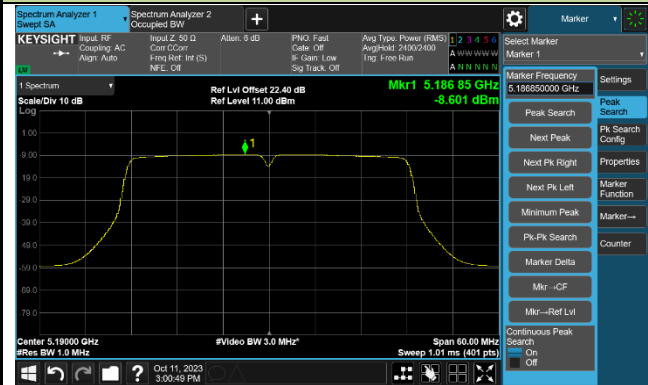

Channel 52 (5260MHz)

Channel 60 (5300MHz)

Channel 64 (5320MHz)

802.11ac-VHT20 Power Spectral Density - Ant 1

Channel 100 (5500MHz)

Channel 116 (5580MHz)

Channel 140 (5700MHz)

Channel 144 (5720MHz)

Channel 149 (5745MHz)

Channel 157 (5785MHz)

Channel 165 (5825MHz)

802.11ac-VHT40 Power Spectral Density - Ant 1

Channel 38 (5190MHz)

Channel 46 (5230MHz)

Channel 54 (5270MHz)

Channel 62 (5310MHz)

Channel 102 (5510MHz)

Channel 110 (5550MHz)