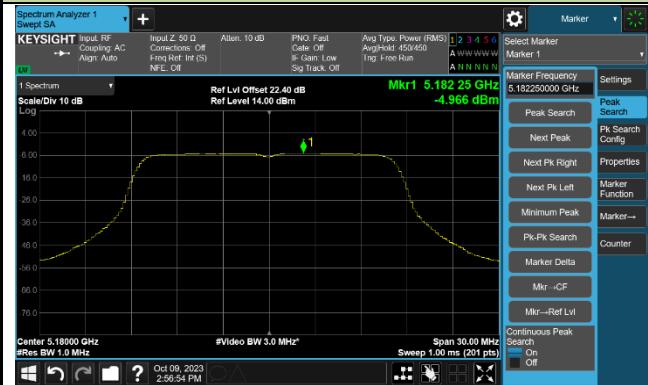

Channel 58 (5290MHz)

Channel 106 (5530MHz)

Channel 122 (5610MHz)

Channel 138 (5690MHz)

Channel 155 (5775MHz)

802.11a Power Spectral Density - Ant 1

Channel 36 (5180MHz)

Channel 44 (5220MHz)

Channel 48 (5240MHz)

Channel 52 (5260MHz)

Channel 60 (5300MHz)

Channel 64 (5320MHz)

802.11a Power Spectral Density - Ant 1

Channel 100 (5500MHz)

Channel 116 (5580MHz)

Channel 140 (5700MHz)