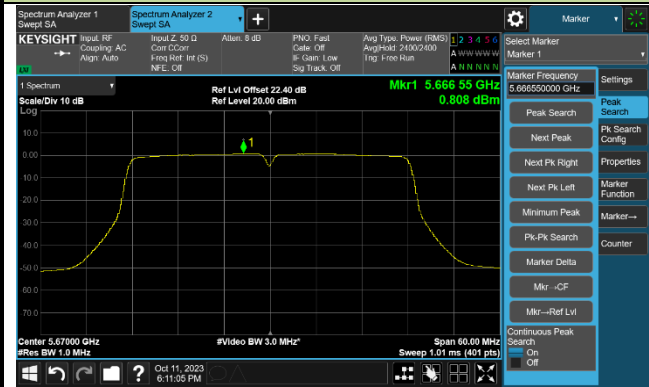

802.11ac-VHT40 Power Spectral Density - Ant 0

Channel 38 (5190MHz)

Channel 46 (5230MHz)

Channel 54 (5270MHz)

Channel 62 (5310MHz)

Channel 102 (5510MHz)

Channel 110 (5550MHz)

802.11ac-VHT40 Power Spectral Density - Ant 0

Channel 134 (5670MHz)

Channel 142 (5710MHz)

Channel 151 (5755MHz)

Channel 159 (5795MHz)

802.11ac-VHT80 Power Spectral Density - Ant 0

Channel 42 (5210MHz)

Channel 58 (5290MHz)

Channel 106 (5530MHz)