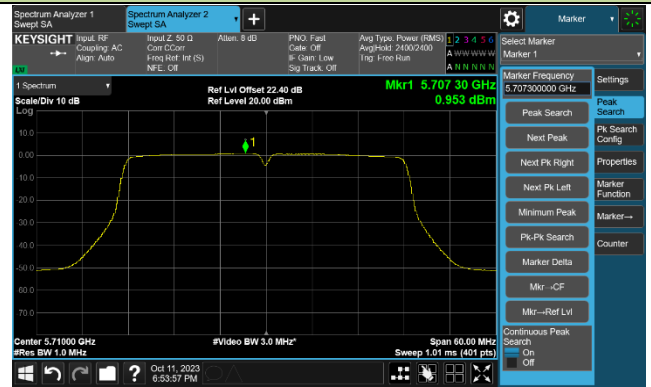

802.11ac-VHT40 Power Spectral Density - Ant 0

Channel 38 (5190MHz)

Channel 46 (5230MHz)

Channel 54 (5270MHz)

Channel 62 (5310MHz)

Channel 102 (5510MHz)

Channel 110 (5550MHz)

802.11ac-VHT40 Power Spectral Density - Ant 0

Channel 134 (5670MHz)

Channel 142 (5710MHz)

Channel 151 (5755MHz)

Channel 159 (5795MHz)

802.11ac-VHT80 Power Spectral Density - Ant 0

Channel 42 (5210MHz)

Channel 58 (5290MHz)

Channel 106 (5530MHz)