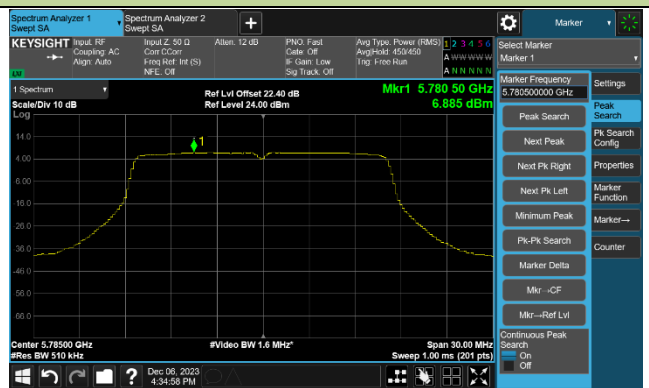

Channel 58 (5290MHz)

Channel 106 (5530MHz)

Channel 122 (5610MHz)

Channel 138 (5690MHz)

Channel 155 (5775MHz)

802.11a Power Spectral Density - Ant 1

Channel 36 (5180MHz)

Channel 44 (5220MHz)

Channel 48 (5240MHz)

Channel 52 (5260MHz)

Channel 60 (5300MHz)

Channel 64 (5320MHz)

802.11a Power Spectral Density - Ant 1

Channel 100 (5500MHz)

Channel 116 (5580MHz)

Channel 140 (5700MHz)

Channel 144 (5720MHz)

Channel 149 (5745MHz)

Channel 157 (5785MHz)

Channel 165 (5825MHz)

802.11ac-VHT20 Power Spectral Density - Ant 1

Channel 36 (5180MHz)

Channel 44 (5220MHz)

Channel 48 (5240MHz)