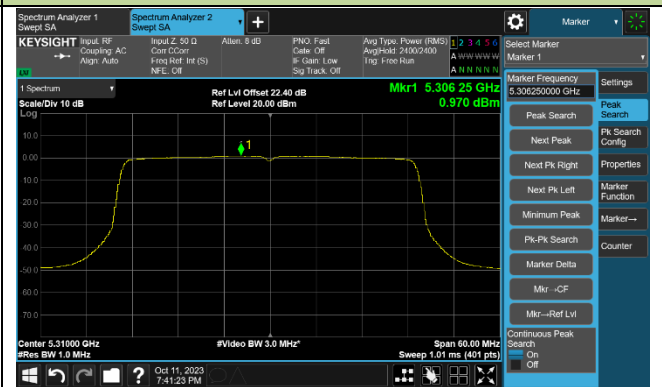

Channel 157 (5785MHz)

Channel 165 (5825MHz)

802.11ax-HE40 Power Spectral Density - Ant 0

Channel 38 (5190MHz)

Channel 46 (5230MHz)

Channel 54 (5270MHz)

Channel 62 (5310MHz)

Channel 102 (5510MHz)

Channel 110 (5550MHz)

802.11ax-HE40 Power Spectral Density - Ant 0

Channel 134 (5670MHz)

Channel 142 (5710MHz)

Channel 151 (5755MHz)

Channel 159 (5795MHz)

802.11ax-HE80 Power Spectral Density - Ant 0

Channel 42 (5210MHz)