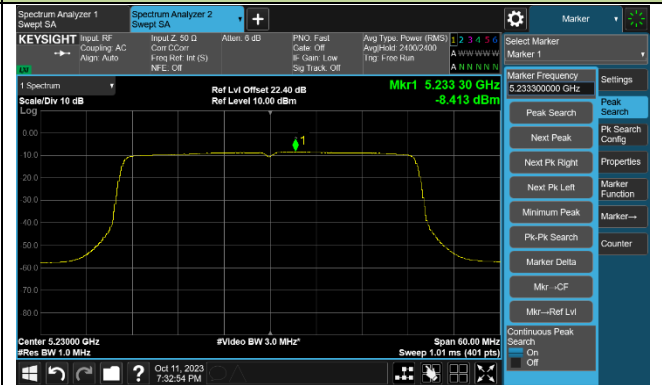

Channel 157 (5785MHz)

Channel 165 (5825MHz)

802.11ax-HE40 Power Spectral Density - Ant 0

Channel 38 (5190MHz)

Channel 46 (5230MHz)

Channel 54 (5270MHz)

Channel 62 (5310MHz)

Channel 102 (5510MHz)

Channel 110 (5550MHz)

802.11ax-HE40 Power Spectral Density - Ant 0

Channel 134 (5670MHz)

Channel 142 (5710MHz)

Channel 151 (5755MHz)

Channel 159 (5795MHz)

802.11ax-HE80 Power Spectral Density - Ant 0

Channel 42 (5210MHz)