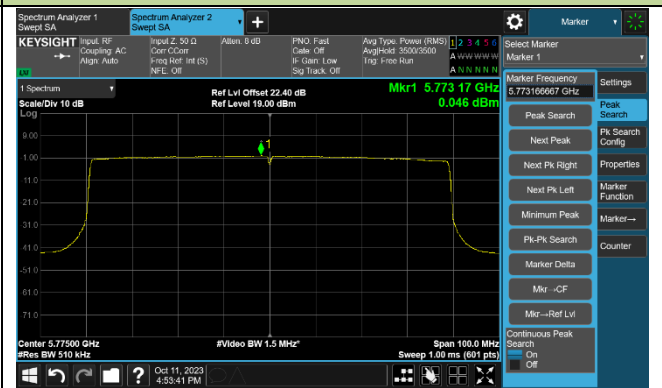

Channel 58 (5290MHz)

Channel 106 (5530MHz)

Channel 122 (5610MHz)

Channel 138 (5690MHz)

Channel 155 (5775MHz)

802.11a Power Spectral Density - Ant 1

Channel 36 (5180MHz)

Channel 44 (5220MHz)

Channel 48 (5240MHz)

Channel 52 (5260MHz)

Channel 60 (5300MHz)

Channel 64 (5320MHz)

802.11a Power Spectral Density - Ant 1

Channel 100 (5500MHz)

Channel 116 (5580MHz)

Channel 140 (5700MHz)