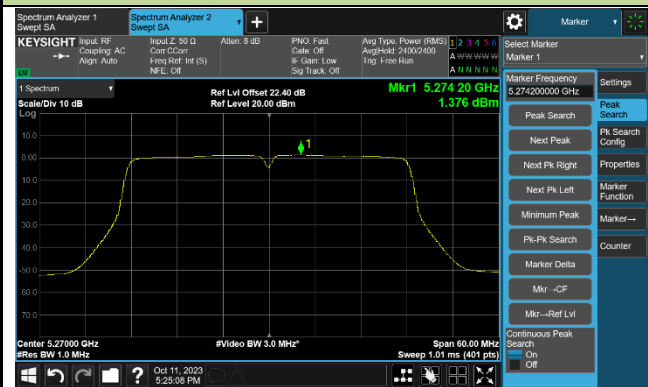

Channel 52 (5260MHz)

Channel 60 (5300MHz)

Channel 64 (5320MHz)

802.11ac-VHT20 Power Spectral Density - Ant 1

Channel 100 (5500MHz)

Channel 116 (5580MHz)

Channel 140 (5700MHz)

Channel 144 (5720MHz)

Channel 149 (5745MHz)

Channel 157 (5785MHz)

Channel 165 (5825MHz)

802.11ac-VHT40 Power Spectral Density - Ant 1

Channel 38 (5190MHz)

Channel 46 (5230MHz)

Channel 54 (5270MHz)

Channel 62 (5310MHz)

Channel 102 (5510MHz)

Channel 110 (5550MHz)