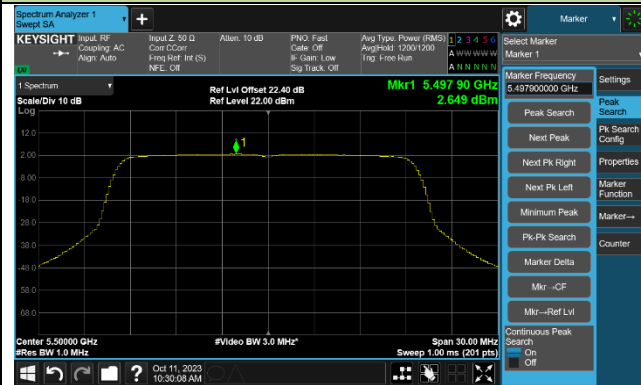

Channel 60 (5300MHz)

Channel 64 (5320MHz)

802.11ax-HE20 Power Spectral Density - Ant 0

Channel 100 (5500MHz)

Channel 116 (5580MHz)

Channel 140 (5700MHz)

Channel 144 (5720MHz)

Channel 149 (5745MHz)

Channel 157 (5785MHz)

Channel 165 (5825MHz)

802.11ax-HE40 Power Spectral Density - Ant 0

Channel 38 (5190MHz)

Channel 46 (5230MHz)

Channel 54 (5270MHz)

Channel 62 (5310MHz)

Channel 102 (5510MHz)