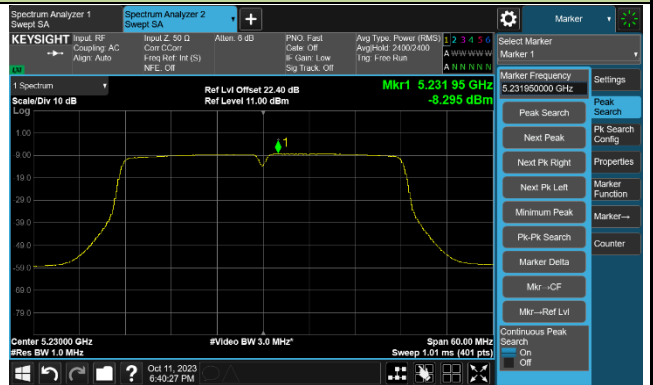

Channel 52 (5260MHz)

Channel 60 (5300MHz)

Channel 64 (5320MHz)

802.11ac-VHT20 Power Spectral Density - Ant 1

Channel 100 (5500MHz)

Channel 116 (5580MHz)

Channel 140 (5700MHz)

Channel 144 (5720MHz)

Channel 149 (5745MHz)

Channel 157 (5785MHz)

Channel 165 (5825MHz)

802.11ac-VHT40 Power Spectral Density - Ant 1

Channel 38 (5190MHz)

Channel 46 (5230MHz)

Channel 54 (5270MHz)

Channel 62 (5310MHz)

Channel 102 (5510MHz)

Channel 110 (5550MHz)