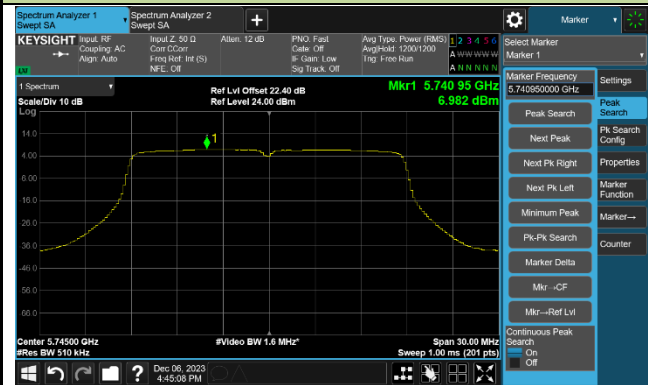

Channel 144 (5720MHz)

Channel 149 (5745MHz)

Channel 157 (5785MHz)

Channel 165 (5825MHz)

802.11ac-VHT20 Power Spectral Density - Ant 1

Channel 36 (5180MHz)

Channel 44 (5220MHz)

Channel 48 (5240MHz)

Channel 52 (5260MHz)

Channel 60 (5300MHz)

Channel 64 (5320MHz)

802.11ac-VHT20 Power Spectral Density - Ant 1

Channel 100 (5500MHz)

Channel 116 (5580MHz)

Channel 140 (5700MHz)

Channel 144 (5720MHz)

Channel 149 (5745MHz)

Channel 157 (5785MHz)

Channel 165 (5825MHz)

802.11ac-VHT40 Power Spectral Density - Ant 1

Channel 38 (5190MHz)

Channel 46 (5230MHz)

Channel 54 (5270MHz)

Channel 62 (5310MHz)