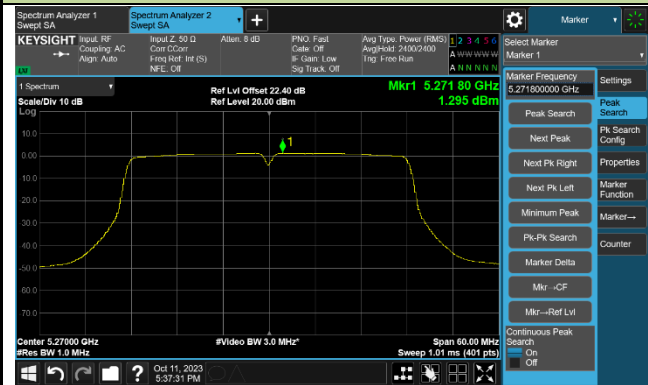

802.11ac-VHT40 Power Spectral Density - Ant 0

Channel 38 (5190MHz)

Channel 46 (5230MHz)

Channel 54 (5270MHz)

Channel 62 (5310MHz)

Channel 102 (5510MHz)

Channel 110 (5550MHz)

802.11ac-VHT40 Power Spectral Density - Ant 0

Channel 134 (5670MHz)

Channel 142 (5710MHz)

Channel 151 (5755MHz)

Channel 159 (5795MHz)

802.11ac-VHT80 Power Spectral Density - Ant 0

Channel 42 (5210MHz)

Channel 58 (5290MHz)

Channel 106 (5530MHz)