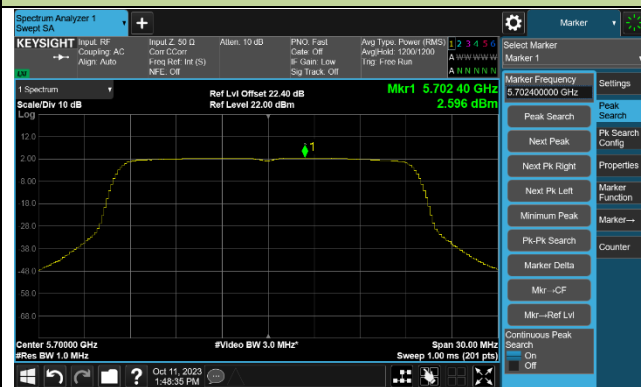

Channel 60 (5300MHz)

Channel 64 (5320MHz)

802.11ax-HE20 Power Spectral Density - Ant 0

Channel 100 (5500MHz)

Channel 116 (5580MHz)

Channel 140 (5700MHz)

Channel 144 (5720MHz)

Channel 149 (5745MHz)