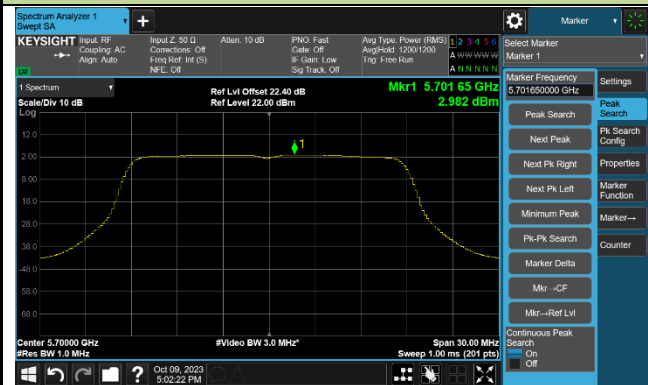

Channel 144 (5720MHz)

Channel 149 (5745MHz)

Channel 157 (5785MHz)

Channel 165 (5825MHz)

802.11ac-VHT20 Power Spectral Density - Ant 1

Channel 36 (5180MHz)

Channel 44 (5220MHz)

Channel 48 (5240MHz)

Channel 52 (5260MHz)

Channel 60 (5300MHz)

Channel 64 (5320MHz)

802.11ac-VHT20 Power Spectral Density - Ant 1

Channel 100 (5500MHz)

Channel 116 (5580MHz)

Channel 140 (5700MHz)

Channel 144 (5720MHz)

Channel 149 (5745MHz)

Channel 157 (5785MHz)

Channel 165 (5825MHz)

802.11ac-VHT40 Power Spectral Density - Ant 1

Channel 38 (5190MHz)

Channel 46 (5230MHz)

Channel 54 (5270MHz)

Channel 62 (5310MHz)