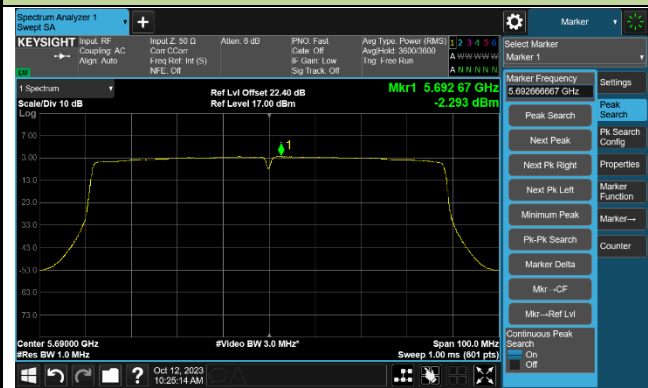

Channel 134 (5670MHz)

Channel 142 (5710MHz)

Channel 151 (5755MHz)

Channel 159 (5795MHz)

802.11ac-VHT80 Power Spectral Density - Ant 0

Channel 42 (5210MHz)

Channel 58 (5290MHz)

Channel 106 (5530MHz)

Channel 122 (5610MHz)

Channel 138 (5690MHz)

Channel 155 (5775MHz)

802.11ax-HE20 Power Spectral Density - Ant 0

Channel 36 (5180MHz)

Channel 44 (5220MHz)

Channel 48 (5240MHz)

Channel 52 (5260MHz)