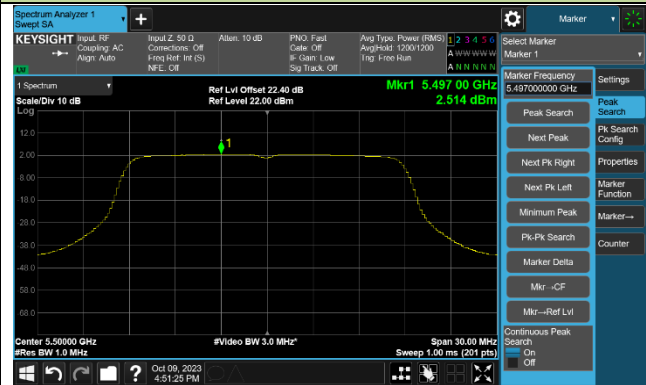

802.11ac-VHT20 Power Spectral Density - Ant 0

Channel 100 (5500MHz)

Channel 116 (5580MHz)

Channel 140 (5700MHz)

Channel 144 (5720MHz)

Channel 149 (5745MHz)

Channel 157 (5785MHz)

Channel 165 (5825MHz)

802.11ac-VHT40 Power Spectral Density - Ant 0

Channel 38 (5190MHz)

Channel 46 (5230MHz)

Channel 54 (5270MHz)

Channel 62 (5310MHz)

Channel 102 (5510MHz)

Channel 110 (5550MHz)

802.11ac-VHT40 Power Spectral Density - Ant 0