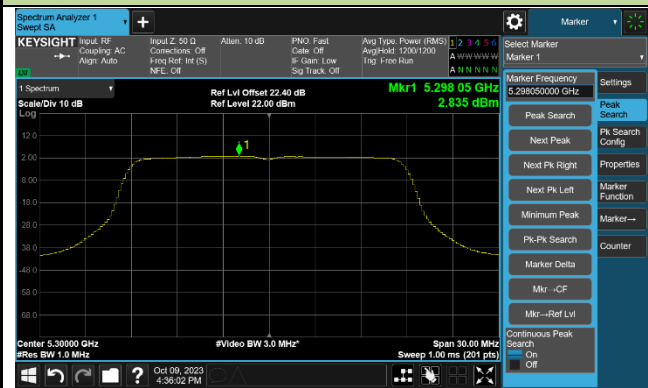

Channel 144 (5720MHz)

Channel 149 (5745MHz)

Channel 157 (5785MHz)

Channel 165 (5825MHz)

802.11ac-VHT20 Power Spectral Density - Ant 1

Channel 36 (5180MHz)

Channel 44 (5220MHz)

Channel 48 (5240MHz)

Channel 52 (5260MHz)

Channel 60 (5300MHz)

Channel 64 (5320MHz)

802.11ac-VHT20 Power Spectral Density - Ant 1

Channel 100 (5500MHz)

Channel 116 (5580MHz)

Channel 140 (5700MHz)

Channel 144 (5720MHz)