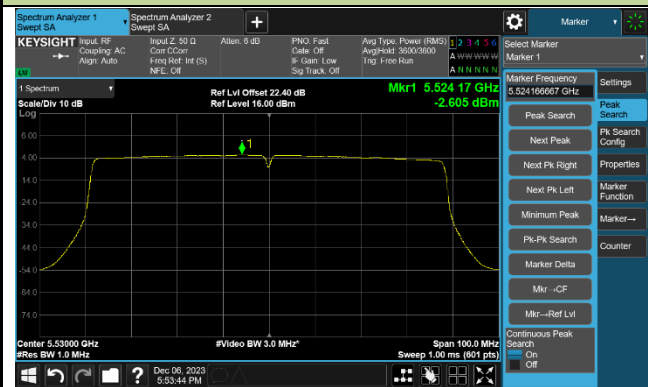

Channel 134 (5670MHz)

Channel 142 (5710MHz)

Channel 151 (5755MHz)

Channel 159 (5795MHz)

802.11ac-VHT80 Power Spectral Density - Ant 0

Channel 42 (5210MHz)

Channel 58 (5290MHz)

Channel 106 (5530MHz)

Channel 122 (5610MHz)

Channel 138 (5690MHz)

Channel 155 (5775MHz)

802.11ax-HE20 Power Spectral Density - Ant 0

Channel 36 (5180MHz)

Channel 44 (5220MHz)

Channel 48 (5240MHz)

Channel 52 (5260MHz)