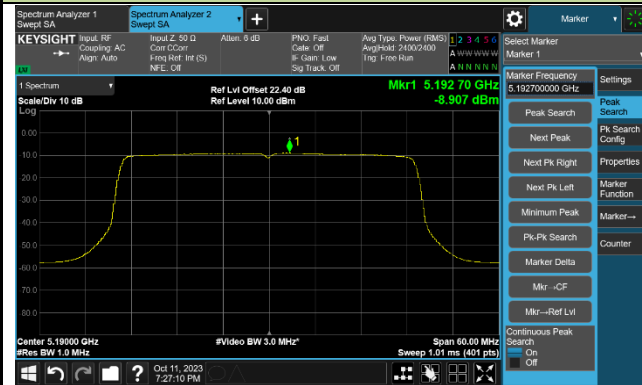

Channel 157 (5785MHz)

Channel 165 (5825MHz)

802.11ax-HE40 Power Spectral Density - Ant 0

Channel 38 (5190MHz)

Channel 46 (5230MHz)

Channel 54 (5270MHz)

Channel 62 (5310MHz)

Channel 102 (5510MHz)

Channel 110 (5550MHz)

802.11ax-HE40 Power Spectral Density - Ant 0

Channel 134 (5670MHz)

Channel 142 (5710MHz)

Channel 151 (5755MHz)

Channel 159 (5795MHz)

802.11ax-HE80 Power Spectral Density - Ant 0

Channel 42 (5210MHz)