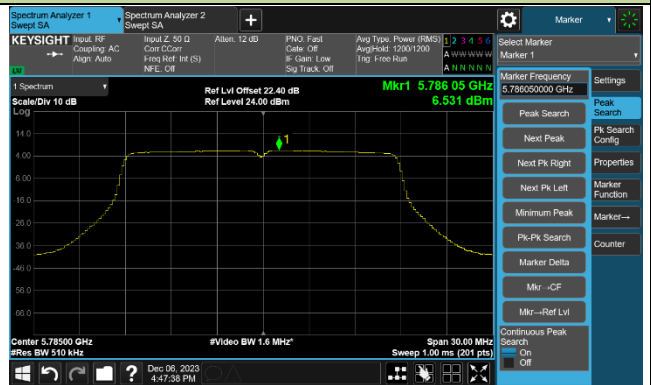

Channel 144 (5720MHz)

Channel 149 (5745MHz)

Channel 157 (5785MHz)

Channel 165 (5825MHz)

802.11ac-VHT20 Power Spectral Density - Ant 1

Channel 36 (5180MHz)

Channel 44 (5220MHz)

Channel 48 (5240MHz)

Channel 52 (5260MHz)

Channel 60 (5300MHz)

Channel 64 (5320MHz)

802.11ac-VHT20 Power Spectral Density - Ant 1

Channel 100 (5500MHz)

Channel 116 (5580MHz)

Channel 140 (5700MHz)

Channel 144 (5720MHz)

Channel 149 (5745MHz)

Channel 157 (5785MHz)

Channel 165 (5825MHz)

802.11ac-VHT40 Power Spectral Density - Ant 1

Channel 38 (5190MHz)

Channel 46 (5230MHz)

Channel 54 (5270MHz)

Channel 62 (5310MHz)