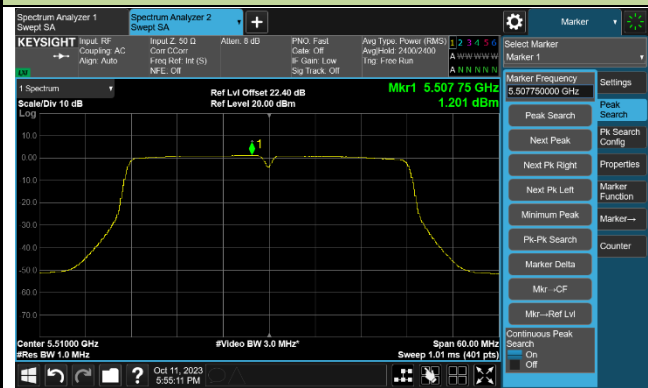

802.11ac-VHT40 Power Spectral Density - Ant 0

Channel 38 (5190MHz)

Channel 46 (5230MHz)

Channel 54 (5270MHz)

Channel 62 (5310MHz)

Channel 102 (5510MHz)

Channel 110 (5550MHz)

802.11ac-VHT40 Power Spectral Density - Ant 0

Channel 134 (5670MHz)

Channel 142 (5710MHz)

Channel 151 (5755MHz)

Channel 159 (5795MHz)

802.11ac-VHT80 Power Spectral Density - Ant 0

Channel 42 (5210MHz)

Channel 58 (5290MHz)

Channel 106 (5530MHz)