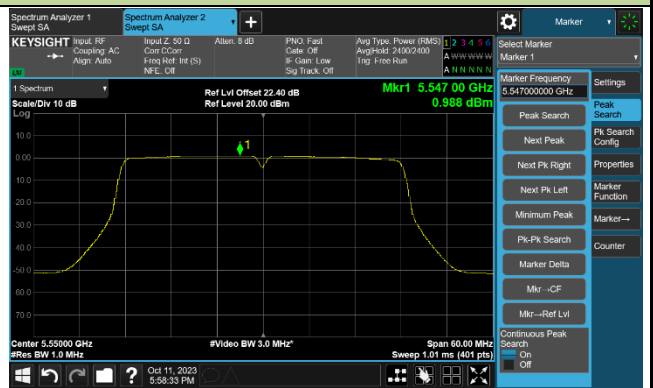

802.11ac-VHT20 Power Spectral Density - Ant 0

Channel 100 (5500MHz)

Channel 116 (5580MHz)

Channel 140 (5700MHz)

Channel 144 (5720MHz)

Channel 149 (5745MHz)

Channel 157 (5785MHz)

Channel 165 (5825MHz)

802.11ac-VHT40 Power Spectral Density - Ant 0

Channel 38 (5190MHz)

Channel 46 (5230MHz)

Channel 54 (5270MHz)

Channel 62 (5310MHz)

Channel 102 (5510MHz)

Channel 110 (5550MHz)

802.11ac-VHT40 Power Spectral Density - Ant 0

Channel 134 (5670MHz)

Channel 142 (5710MHz)

Channel 151 (5755MHz)

Channel 159 (5795MHz)

802.11ac-VHT80 Power Spectral Density - Ant 0

Channel 42 (5210MHz)

Channel 58 (5290MHz)

Channel 106 (5530MHz)