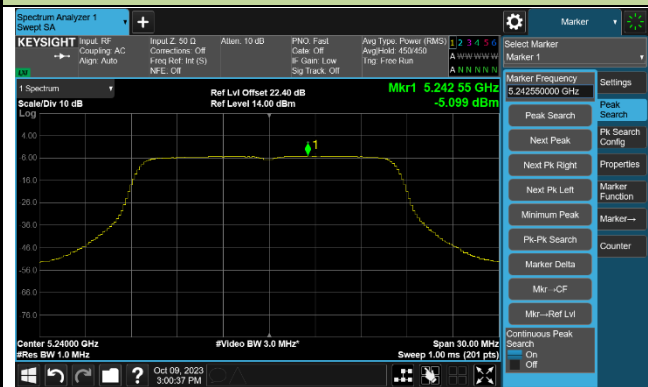

Channel 58 (5290MHz)

Channel 106 (5530MHz)

Channel 122 (5610MHz)

Channel 138 (5690MHz)

Channel 155 (5775MHz)

802.11a Power Spectral Density - Ant 1

Channel 36 (5180MHz)

Channel 44 (5220MHz)

Channel 48 (5240MHz)

Channel 52 (5260MHz)

Channel 60 (5300MHz)

Channel 64 (5320MHz)

802.11a Power Spectral Density - Ant 1

Channel 100 (5500MHz)

Channel 116 (5580MHz)

Channel 140 (5700MHz)