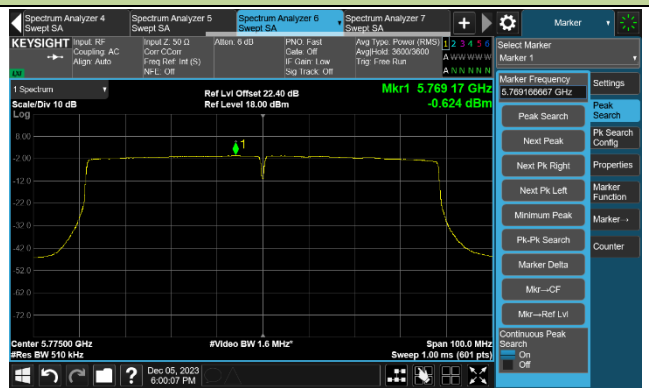

Channel 134 (5670MHz)

Channel 142 (5710MHz)

Channel 151 (5755MHz)

Channel 159 (5795MHz)

802.11ac-VHT80 Power Spectral Density - Ant 0

Channel 42 (5210MHz)

Channel 58 (5290MHz)

Channel 106 (5530MHz)

Channel 122 (5610MHz)

Channel 138 (5690MHz)

Channel 155 (5775MHz)

802.11ax-HE20 Power Spectral Density - Ant 0

Channel 36 (5180MHz)

Channel 44 (5220MHz)

Channel 48 (5240MHz)

Channel 52 (5260MHz)