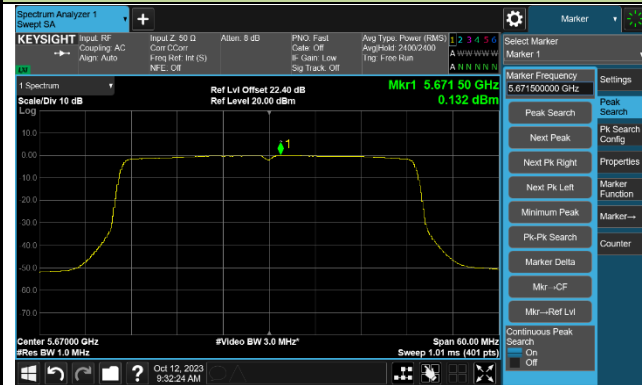

Channel 157 (5785MHz)

Channel 165 (5825MHz)

802.11ax-HE40 Power Spectral Density - Ant 0

Channel 38 (5190MHz)

Channel 46 (5230MHz)

Channel 54 (5270MHz)

Channel 62 (5310MHz)

Channel 102 (5510MHz)

Channel 110 (5550MHz)

802.11ax-HE40 Power Spectral Density - Ant 0

Channel 134 (5670MHz)

Channel 142 (5710MHz)

Channel 151 (5755MHz)

Channel 159 (5795MHz)

802.11ax-HE80 Power Spectral Density - Ant 0

Channel 42 (5210MHz)