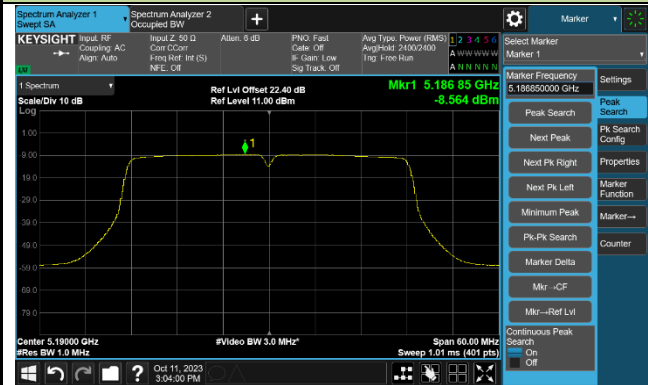

802.11ac-VHT20 Power Spectral Density - Ant 0

Channel 100 (5500MHz)

Channel 116 (5580MHz)

Channel 140 (5700MHz)

Channel 144 (5720MHz)

Channel 149 (5745MHz)

Channel 157 (5785MHz)

Channel 165 (5825MHz)

802.11ac-VHT40 Power Spectral Density - Ant 0

Channel 38 (5190MHz)

Channel 46 (5230MHz)

Channel 54 (5270MHz)

Channel 62 (5310MHz)

Channel 102 (5510MHz)

Channel 110 (5550MHz)

802.11ac-VHT40 Power Spectral Density - Ant 0