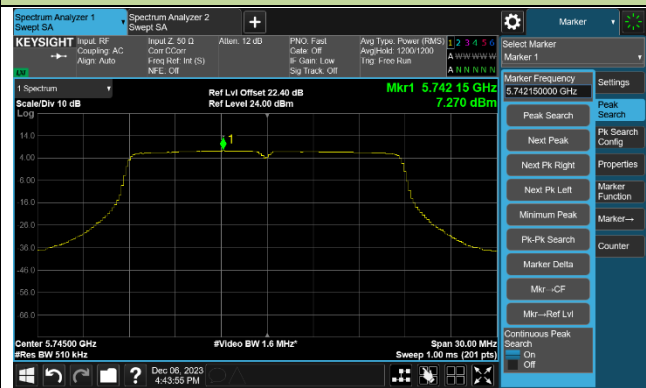

802.11ac-VHT20 Power Spectral Density - Ant 0

Channel 100 (5500MHz)

Channel 116 (5580MHz)

Channel 140 (5700MHz)

Channel 144 (5720MHz)

Channel 149 (5745MHz)

Channel 157 (5785MHz)

Channel 165 (5825MHz)

802.11ac-VHT40 Power Spectral Density - Ant 0

Channel 38 (5190MHz)

Channel 46 (5230MHz)

Channel 54 (5270MHz)

Channel 62 (5310MHz)

Channel 102 (5510MHz)

Channel 110 (5550MHz)

802.11ac-VHT40 Power Spectral Density - Ant 0