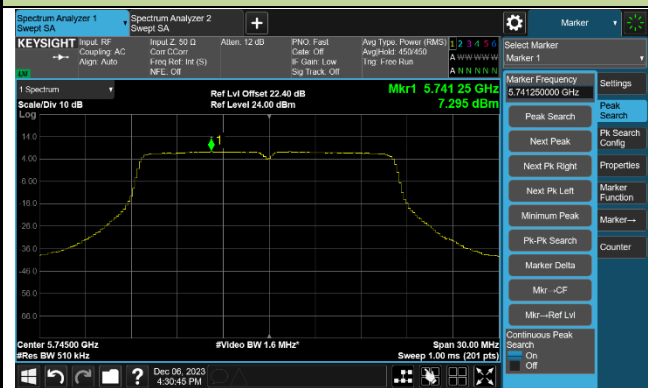

Channel 58 (5290MHz)

Channel 106 (5530MHz)

Channel 122 (5610MHz)

Channel 138 (5690MHz)

Channel 155 (5775MHz)

802.11a Power Spectral Density - Ant 1

Channel 36 (5180MHz)

Channel 44 (5220MHz)

Channel 48 (5240MHz)

Channel 52 (5260MHz)

Channel 60 (5300MHz)

Channel 64 (5320MHz)

802.11a Power Spectral Density - Ant 1

Channel 100 (5500MHz)

Channel 116 (5580MHz)

Channel 140 (5700MHz)

Channel 144 (5720MHz)

Channel 149 (5745MHz)

Channel 157 (5785MHz)

Channel 165 (5825MHz)

802.11ac-VHT20 Power Spectral Density - Ant 1

Channel 36 (5180MHz)

Channel 44 (5220MHz)

Channel 48 (5240MHz)