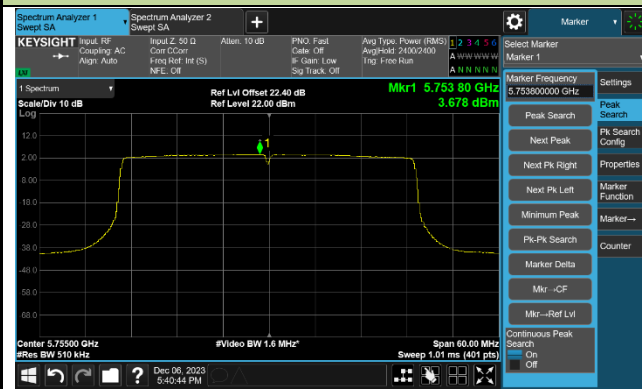

Channel 110 (5550MHz)

802.11ax-HE40 Power Spectral Density - Ant 0

Channel 134 (5670MHz)

Channel 142 (5710MHz)

Channel 151 (5755MHz)

Channel 159 (5795MHz)

802.11ax-HE80 Power Spectral Density - Ant 0

Channel 42 (5210MHz)

Channel 58 (5290MHz)

Channel 106 (5530MHz)

Channel 122 (5610MHz)

Channel 138 (5690MHz)

Channel 155 (5775MHz)

802.11a Power Spectral Density - Ant 1

Channel 36 (5180MHz)

Channel 44 (5220MHz)