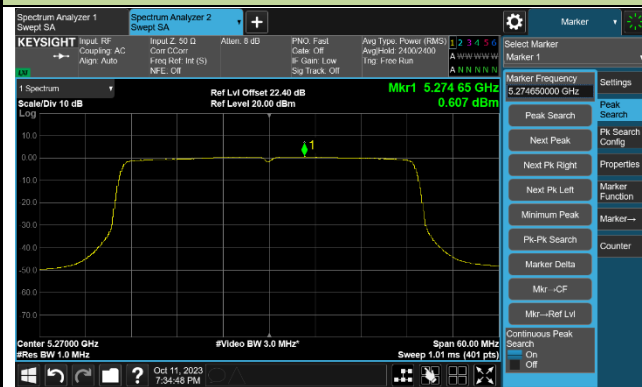

Channel 157 (5785MHz)

Channel 165 (5825MHz)

802.11ax-HE40 Power Spectral Density - Ant 0

Channel 38 (5190MHz)

Channel 46 (5230MHz)

Channel 54 (5270MHz)

Channel 62 (5310MHz)

Channel 102 (5510MHz)