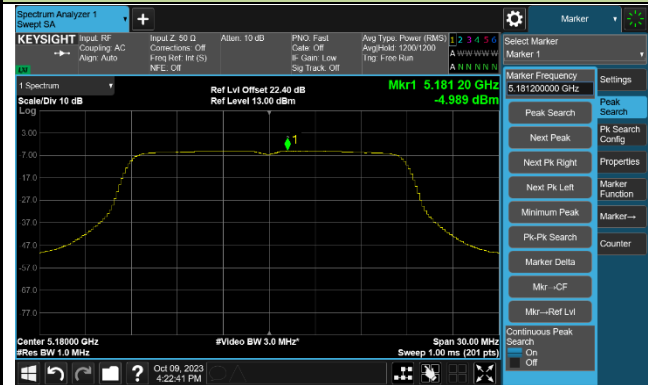

Channel 48 (5240MHz)

Channel 52 (5260MHz)

Channel 60 (5300MHz)

Channel 64 (5320MHz)

802.11a Power Spectral Density - Ant 1

Channel 100 (5500MHz)

Channel 116 (5580MHz)

Channel 140 (5700MHz)

Channel 144 (5720MHz)

Channel 149 (5745MHz)

Channel 157 (5785MHz)

Channel 165 (5825MHz)

802.11ac-VHT20 Power Spectral Density - Ant 1

Channel 36 (5180MHz)

Channel 44 (5220MHz)

Channel 48 (5240MHz)

Channel 52 (5260MHz)

Channel 60 (5300MHz)

Channel 64 (5320MHz)

802.11ac-VHT20 Power Spectral Density - Ant 1

Channel 100 (5500MHz)

Channel 116 (5580MHz)

Channel 140 (5700MHz)

Channel 144 (5720MHz)