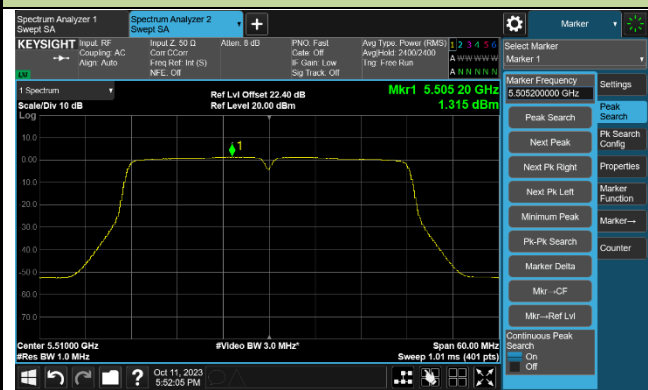

Channel 52 (5260MHz)

Channel 60 (5300MHz)

Channel 64 (5320MHz)

802.11ac-VHT20 Power Spectral Density - Ant 1

Channel 100 (5500MHz)

Channel 116 (5580MHz)

Channel 140 (5700MHz)

Channel 144 (5720MHz)

Channel 149 (5745MHz)

Channel 157 (5785MHz)

Channel 165 (5825MHz)

802.11ac-VHT40 Power Spectral Density - Ant 1

Channel 38 (5190MHz)

Channel 46 (5230MHz)

Channel 54 (5270MHz)

Channel 62 (5310MHz)

Channel 102 (5510MHz)

Channel 110 (5550MHz)