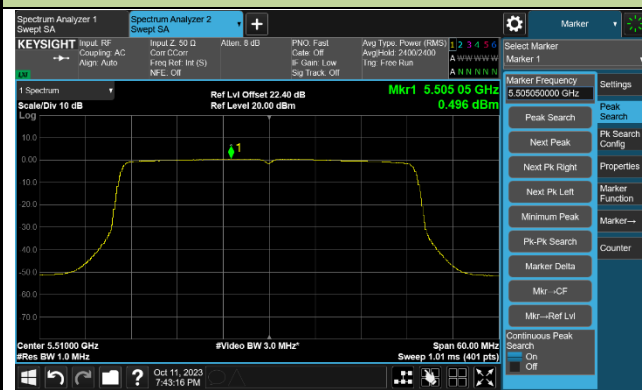

Channel 157 (5785MHz)

Channel 165 (5825MHz)

802.11ax-HE40 Power Spectral Density - Ant 0

Channel 38 (5190MHz)

Channel 46 (5230MHz)

Channel 54 (5270MHz)

Channel 62 (5310MHz)

Channel 102 (5510MHz)

Channel 110 (5550MHz)

802.11ax-HE40 Power Spectral Density - Ant 0

Channel 134 (5670MHz)

Channel 142 (5710MHz)

Channel 151 (5755MHz)

Channel 159 (5795MHz)

802.11ax-HE80 Power Spectral Density - Ant 0

Channel 42 (5210MHz)