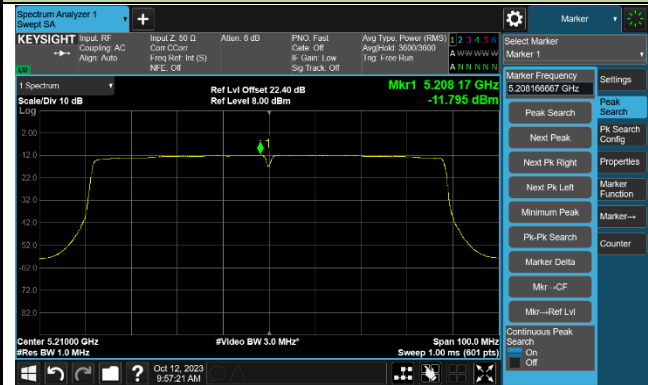

Channel 134 (5670MHz)

Channel 142 (5710MHz)

Channel 151 (5755MHz)

Channel 159 (5795MHz)

802.11ac-VHT80 Power Spectral Density - Ant 0

Channel 42 (5210MHz)

Channel 58 (5290MHz)

Channel 106 (5530MHz)

Channel 122 (5610MHz)

Channel 138 (5690MHz)

Channel 155 (5775MHz)

802.11ax-HE20 Power Spectral Density - Ant 0

Channel 36 (5180MHz)

Channel 44 (5220MHz)

Channel 48 (5240MHz)

Channel 52 (5260MHz)