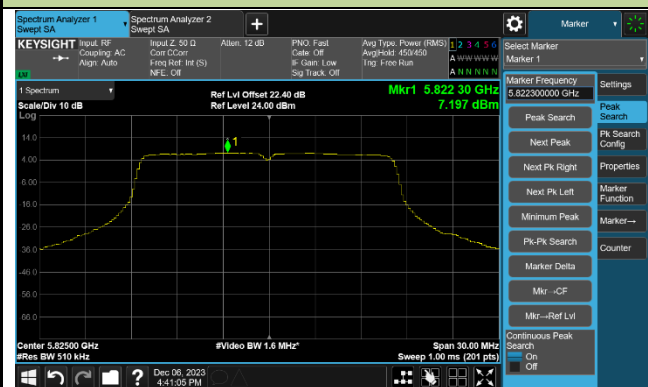

Channel 48 (5240MHz)

Channel 52 (5260MHz)

Channel 60 (5300MHz)

Channel 64 (5320MHz)

802.11a Power Spectral Density - Ant 1

Channel 100 (5500MHz)

Channel 116 (5580MHz)

Channel 140 (5700MHz)

Channel 144 (5720MHz)

Channel 149 (5745MHz)

Channel 157 (5785MHz)

Channel 165 (5825MHz)

802.11ac-VHT20 Power Spectral Density - Ant 1

Channel 36 (5180MHz)

Channel 44 (5220MHz)

Channel 48 (5240MHz)

Channel 52 (5260MHz)

Channel 60 (5300MHz)

Channel 64 (5320MHz)

802.11ac-VHT20 Power Spectral Density - Ant 1

Channel 100 (5500MHz)

Channel 116 (5580MHz)

Channel 140 (5700MHz)

Channel 144 (5720MHz)