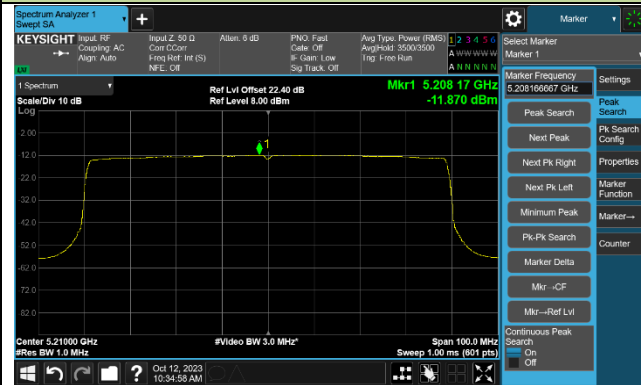

Channel 110 (5550MHz)

802.11ax-HE40 Power Spectral Density - Ant 0

Channel 134 (5670MHz)

Channel 142 (5710MHz)

Channel 151 (5755MHz)

Channel 159 (5795MHz)

802.11ax-HE80 Power Spectral Density - Ant 0

Channel 42 (5210MHz)

Channel 58 (5290MHz)

Channel 106 (5530MHz)

Channel 122 (5610MHz)

Channel 138 (5690MHz)

Channel 155 (5775MHz)

802.11a Power Spectral Density - Ant 1

Channel 36 (5180MHz)

Channel 44 (5220MHz)