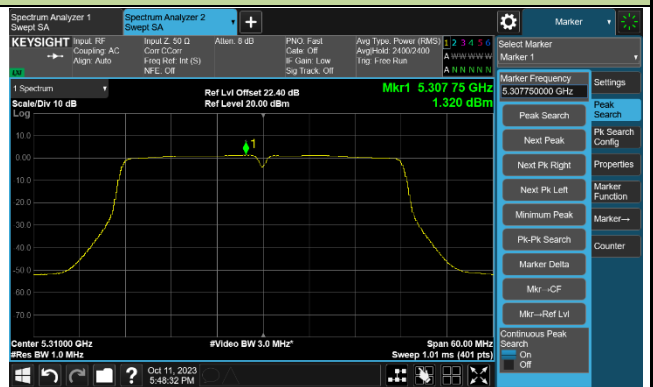

Channel 52 (5260MHz)

Channel 60 (5300MHz)

Channel 64 (5320MHz)

802.11ac-VHT20 Power Spectral Density - Ant 1

Channel 100 (5500MHz)

Channel 116 (5580MHz)

Channel 140 (5700MHz)

Channel 144 (5720MHz)

Channel 149 (5745MHz)

Channel 157 (5785MHz)

Channel 165 (5825MHz)

802.11ac-VHT40 Power Spectral Density - Ant 1

Channel 38 (5190MHz)

Channel 46 (5230MHz)

Channel 54 (5270MHz)

Channel 62 (5310MHz)

Channel 102 (5510MHz)

Channel 110 (5550MHz)