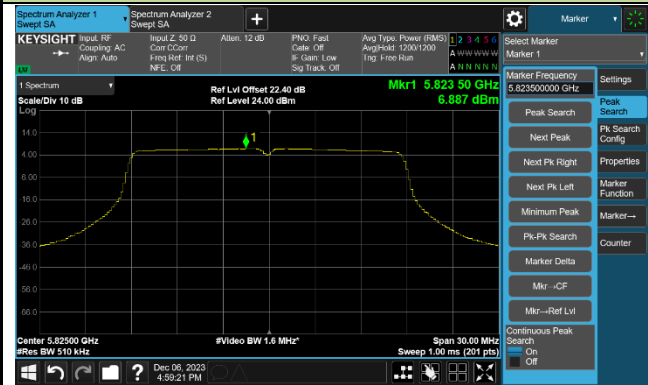

Channel 144 (5720MHz)

Channel 149 (5745MHz)

Channel 157 (5785MHz)

Channel 165 (5825MHz)

802.11ac-VHT20 Power Spectral Density - Ant 1

Channel 36 (5180MHz)

Channel 44 (5220MHz)

Channel 48 (5240MHz)

Channel 52 (5260MHz)

Channel 60 (5300MHz)

Channel 64 (5320MHz)

802.11ac-VHT20 Power Spectral Density - Ant 1

Channel 100 (5500MHz)

Channel 116 (5580MHz)

Channel 140 (5700MHz)

Channel 144 (5720MHz)

Channel 149 (5745MHz)

Channel 157 (5785MHz)

Channel 165 (5825MHz)

802.11ac-VHT40 Power Spectral Density - Ant 1

Channel 38 (5190MHz)

Channel 46 (5230MHz)

Channel 54 (5270MHz)

Channel 62 (5310MHz)