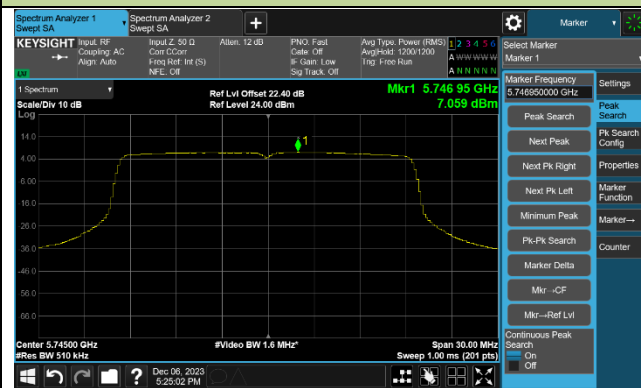

Channel 60 (5300MHz)

Channel 64 (5320MHz)

802.11ax-HE20 Power Spectral Density - Ant 0

Channel 100 (5500MHz)

Channel 116 (5580MHz)

Channel 140 (5700MHz)

Channel 144 (5720MHz)

Channel 149 (5745MHz)

Channel 157 (5785MHz)

Channel 165 (5825MHz)

802.11ax-HE40 Power Spectral Density - Ant 0

Channel 38 (5190MHz)

Channel 46 (5230MHz)

Channel 54 (5270MHz)

Channel 62 (5310MHz)

Channel 102 (5510MHz)