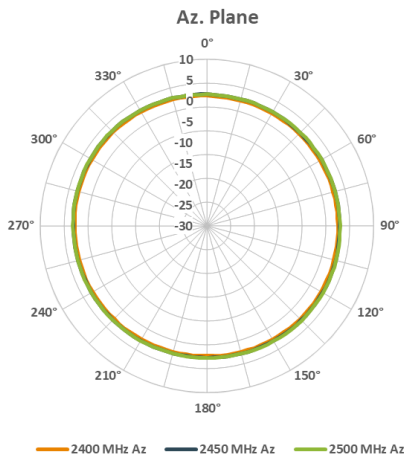

Polarization

- Linear, Vertical

Pattern beamwidth (3dB)

- | | |
|----------|---|
| - 2.4GHz | Elevation (V): 50 degrees |
| - 5GHz | Elevation (V): approximately 20 degrees |
| - 6GHz | Elevation (V): approximately 20 degrees |

Vertical (elevation) planes (front/side view)

2.4GHz Wi-Fi band antenna patterns (horizontal)

2.4GHz Wi-Fi band antennas patterns (vertical)

5GHz Wi-Fi band antenna patterns (horizontal)

5GHz Wi-Fi band antenna patterns (vertical)