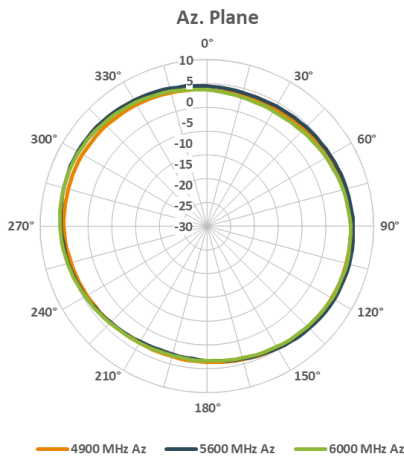

Polarization

- Linear, Vertical

Pattern beamwidth (3dB)

- | | |
|----------|---|
| - 2.4GHz | Elevation (V): 50 degrees |
| - 5GHz | Elevation (V): approximately 20 degrees |
| - 6GHz | Elevation (V): approximately 20 degrees |

Vertical (elevation) planes (front/side view)

2.4GHz Wi-Fi band antenna patterns (horizontal)

2.4GHz Wi-Fi band antennas patterns (vertical)

5GHz Wi-Fi band antenna patterns (horizontal)

5GHz Wi-Fi band antenna patterns (vertical)