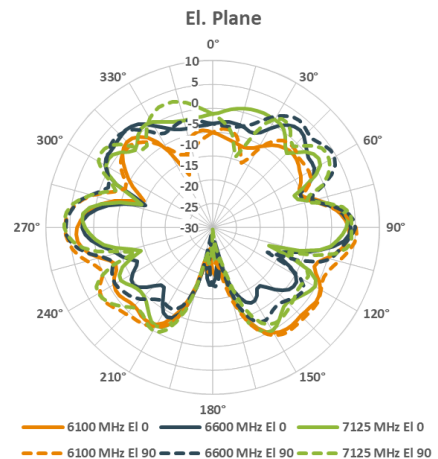

Polarization

- Linear, Vertical

Pattern beamwidth (3dB)

- | | |
|----------|---|
| - 2.4GHz | Elevation (V): 50 degrees |
| - 5GHz | Elevation (V): approximately 20 degrees |
| - 6GHz | Elevation (V): approximately 20 degrees |

Vertical (elevation) planes (front/side view)

2.4GHz Wi-Fi band antenna patterns (horizontal)

2.4GHz Wi-Fi band antennas patterns (vertical)

5GHz Wi-Fi band antenna patterns (horizontal)

5GHz Wi-Fi band antenna patterns (vertical)

6GHz Wi-Fi band antenna patterns (horizontal)

6GHz Wi-Fi band antennas patterns (vertical)

Mechanical drawings

Ordering information

Part number	Description
HPE Aruba Networking Antennas for Indoor/Outdoor Access Points (N-Male)	
ANT-2x2-256O-6	HPE ANW ANT-2x2-256O-6 N-Male Tri-Band Omni Antenna