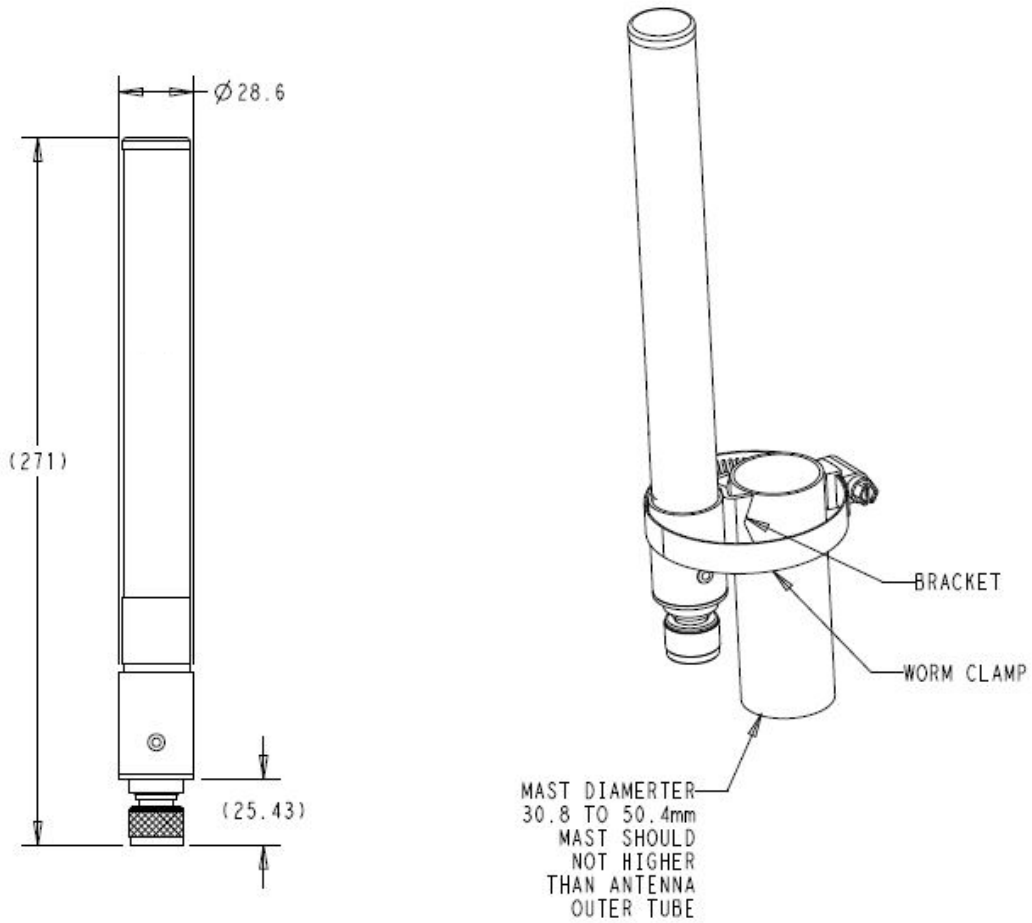

Dimensions

- Ø28.6 x 271mm (antenna itself)
- 362 x 118 x 47.6mm (unit carton)

Weight

- 137g (antenna itself)
- 455g (unit carton)

Radome

- Material: PC ET3113
- Color: White

Fly cable length & type / connector

- N/A

Installation hardware

- Upright pole mount for outdoor

Shipping content

- 16x Unit carton in 1 Master carton
- 2x2 Antenna and mounting hardware included in one unit carton

Antenna patterns

Horizontal (azimuth) planes (top view)

Vertical (elevation) planes (front/side view)

2.4GHz Wi-Fi band antenna patterns (horizontal)

2.4GHz Wi-Fi band antennas patterns (vertical)

5GHz Wi-Fi band antenna patterns (horizontal)

5GHz Wi-Fi band antenna patterns (vertical)

6GHz Wi-Fi band antenna patterns (horizontal)

6GHz Wi-Fi band antennas patterns (vertical)

Mechanical drawings

Ordering information

Part number	Description
HPE Aruba Networking Antennas for Indoor/Outdoor Access Points (N-Male)	
ANT-2x2-256O-6	HPE ANW ANT-2x2-256O-6 N-Male Tri-Band Omni Antenna