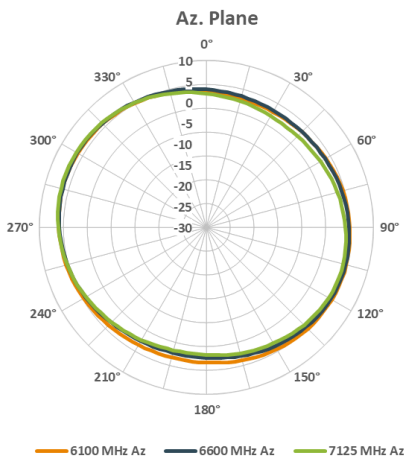

Polarization

- Linear, Vertical

Pattern beamwidth (3dB)

- | | |
|----------|---|
| - 2.4GHz | Elevation (V): 50 degrees |
| - 5GHz | Elevation (V): approximately 20 degrees |
| - 6GHz | Elevation (V): approximately 20 degrees |

Vertical (elevation) planes (front/side view)

2.4GHz Wi-Fi band antenna patterns (horizontal)

2.4GHz Wi-Fi band antennas patterns (vertical)

5GHz Wi-Fi band antenna patterns (horizontal)

5GHz Wi-Fi band antenna patterns (vertical)

6GHz Wi-Fi band antenna patterns (horizontal)

6GHz Wi-Fi band antennas patterns (vertical)

Mechanical drawings

Ordering information

Part number	Description
HPE Aruba Networking Antennas for Indoor/Outdoor Access Points (N-Male)	
ANT-2x2-256O-6	HPE ANW ANT-2x2-256O-6 N-Male Tri-Band Omni Antenna