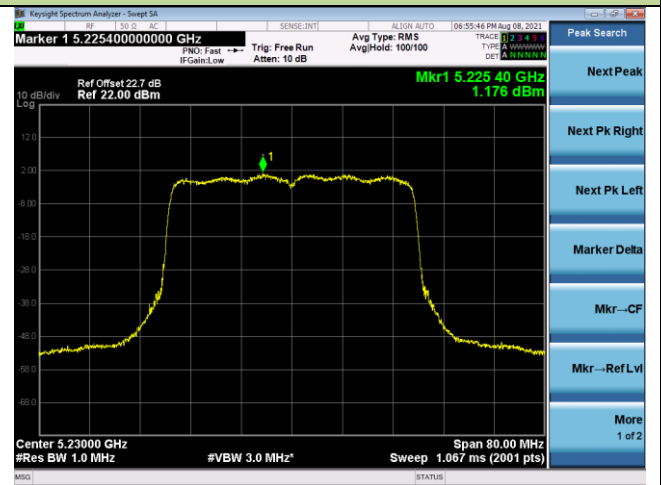

#### Channel 60 (5300MHz)

Channel 165 (5825MHz)

802.11ax-HE40 Power Spectral Density - Ant 3

Channel 38 (5190MHz)

Channel 46 (5230MHz)

Channel 54 (5270MHz)

Channel 62 (5310MHz)

Channel 102 (5510MHz)

Channel 110 (5550MHz)

#### Channel 134 (5670MHz)