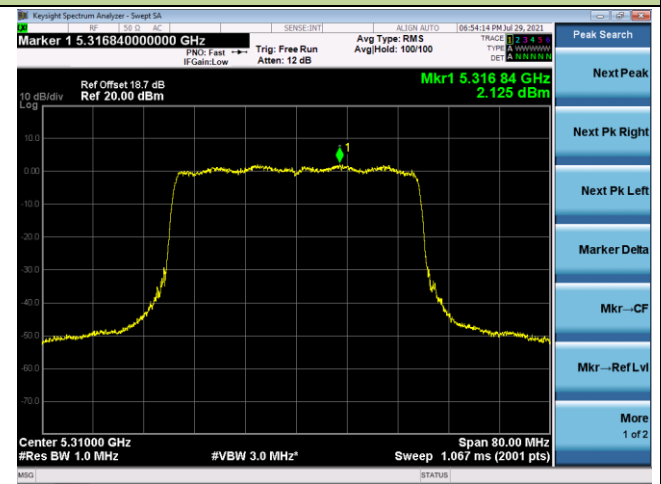

Channel 165 (5825MHz)

802.11ax-HE40 Power Spectral Density - Ant 3

Channel 38 (5190MHz)

Channel 46 (5230MHz)

Channel 54 (5270MHz)

Channel 62 (5310MHz)

Channel 102 (5510MHz)

Channel 110 (5550MHz)

#### Channel 134 (5670MHz)