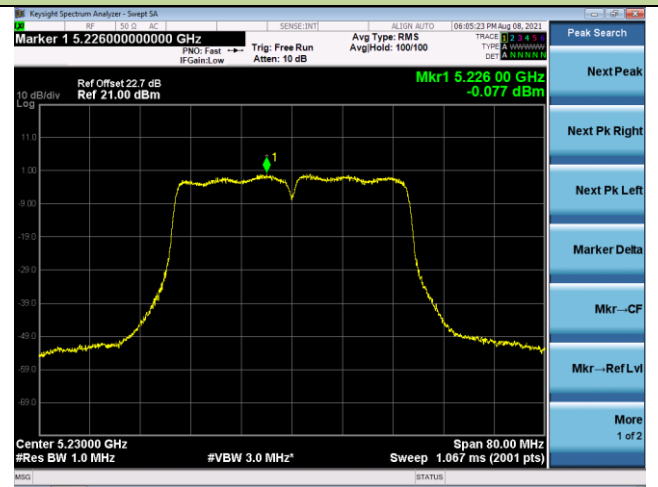

Channel 46 (5230MHz)