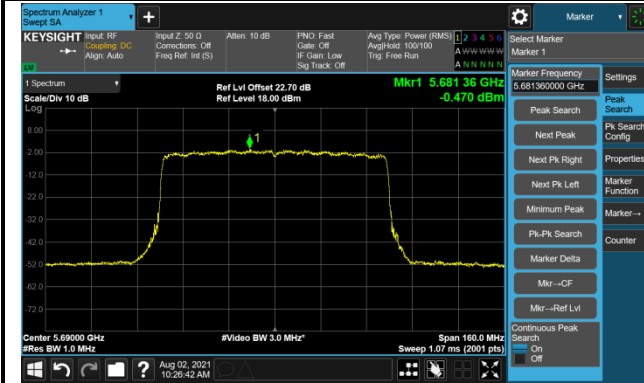

Channel 138 (5690MHz)