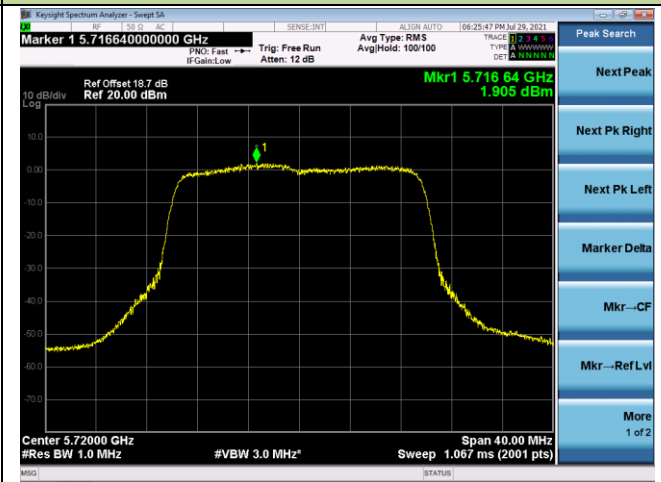

#### Channel 60 (5300MHz)

#### Channel 64 (5320MHz)

802.11ax-HE20 Power Spectral Density - Ant 3

Channel 100 (5500MHz)

Channel 116 (5580MHz)

Channel 140 (5700MHz)

Channel 144 (5720MHz)

Channel 149 (5745MHz)

Channel 157 (5785MHz)