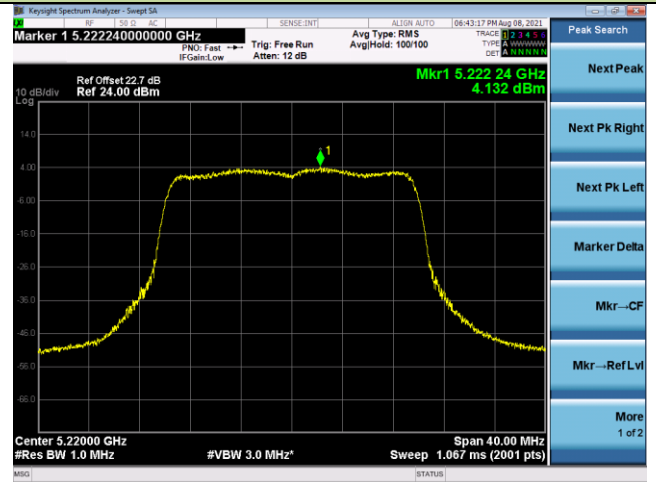

Channel 44 (5220MHz)