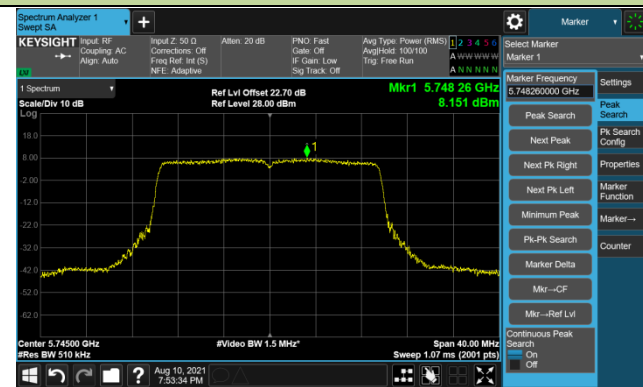

#### Channel 60 (5300MHz)

#### Channel 64 (5320MHz)

802.11ax-HE20 Power Spectral Density - Ant 3

Channel 100 (5500MHz)

Channel 116 (5580MHz)

Channel 140 (5700MHz)

Channel 144 (5720MHz)

Channel 149 (5745MHz)

Channel 157 (5785MHz)