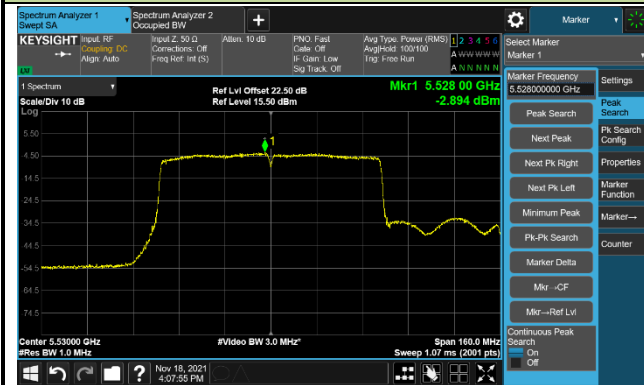

802.11ac-VHT80+80 Power Spectral Density

Channel 106 + 122 (5530MHz + 5610MHz) - Ant 0