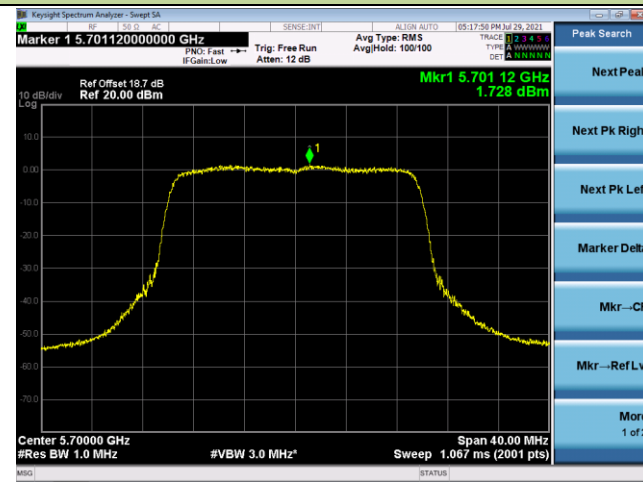

#### Channel 60 (5300MHz)

#### Channel 64 (5320MHz)

802.11ax-HE20 Power Spectral Density - Ant 3

Channel 100 (5500MHz)

Channel 116 (5580MHz)

Channel 140 (5700MHz)

Channel 144 (5720MHz)

Channel 149 (5745MHz)

Channel 157 (5785MHz)