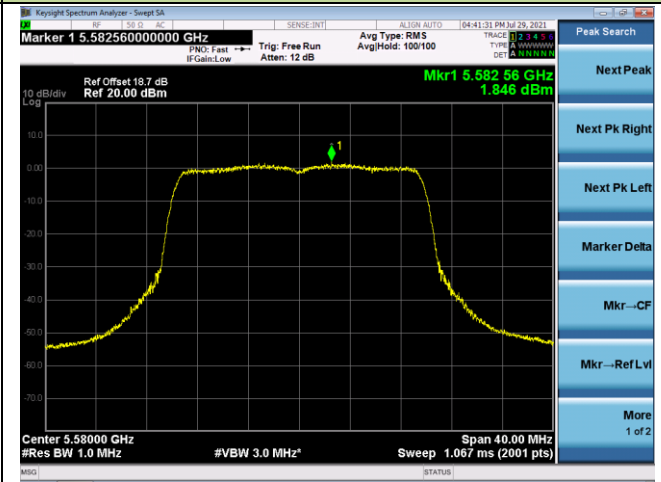

#### Channel 60 (5300MHz)

#### Channel 64 (5320MHz)

802.11ax-HE20 Power Spectral Density - Ant 3

Channel 100 (5500MHz)

Channel 116 (5580MHz)

Channel 140 (5700MHz)

Channel 144 (5720MHz)

Channel 149 (5745MHz)

Channel 157 (5785MHz)