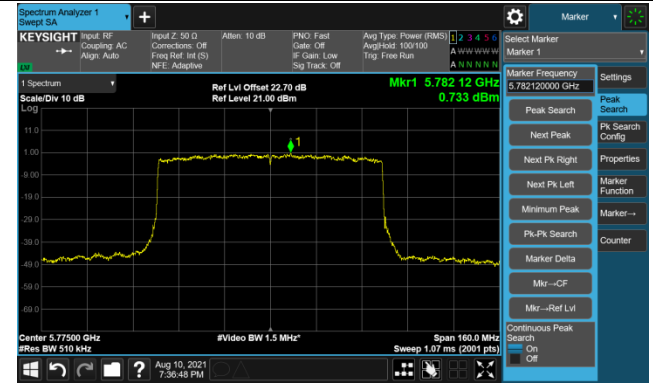

Channel 155 (5775MHz)