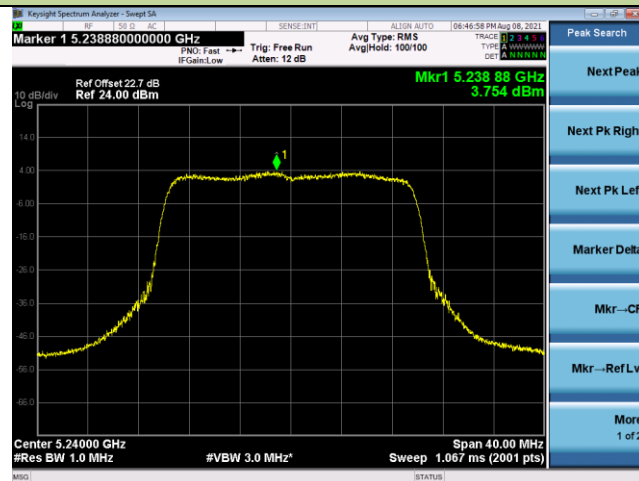

Channel 48 (5240MHz)