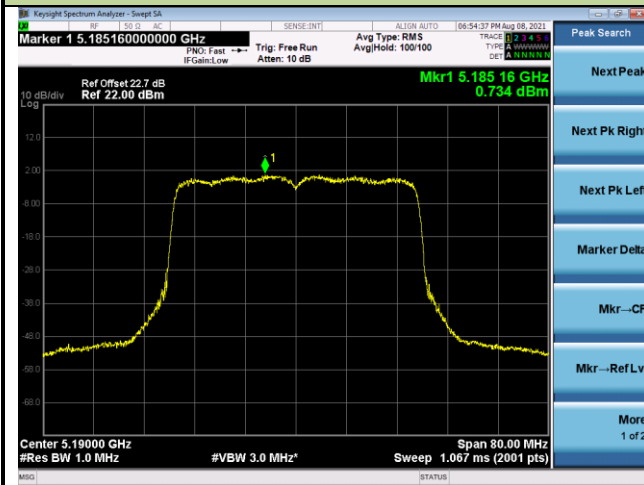

Channel 165 (5825MHz)

802.11ax-HE40 Power Spectral Density - Ant 3

Channel 38 (5190MHz)

Channel 46 (5230MHz)

Channel 54 (5270MHz)

Channel 62 (5310MHz)

Channel 102 (5510MHz)

Channel 110 (5550MHz)

#### Channel 134 (5670MHz)