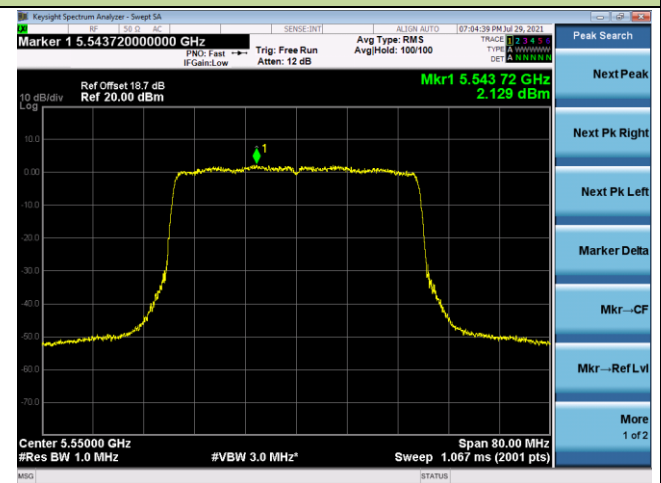

Channel 165 (5825MHz)

802.11ax-HE40 Power Spectral Density - Ant 3

Channel 38 (5190MHz)

Channel 46 (5230MHz)

Channel 54 (5270MHz)

Channel 62 (5310MHz)

Channel 102 (5510MHz)

Channel 110 (5550MHz)

#### Channel 134 (5670MHz)