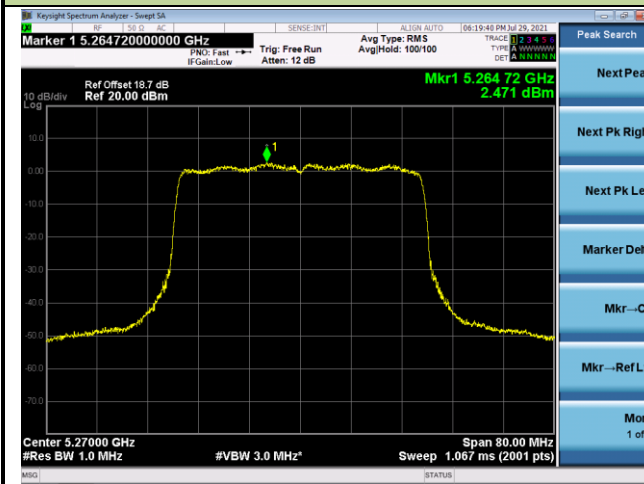

Channel 165 (5825MHz)

802.11ax-HE40 Power Spectral Density - Ant 3

Channel 38 (5190MHz)

Channel 46 (5230MHz)

Channel 54 (5270MHz)

Channel 62 (5310MHz)

Channel 102 (5510MHz)

Channel 110 (5550MHz)

#### Channel 134 (5670MHz)