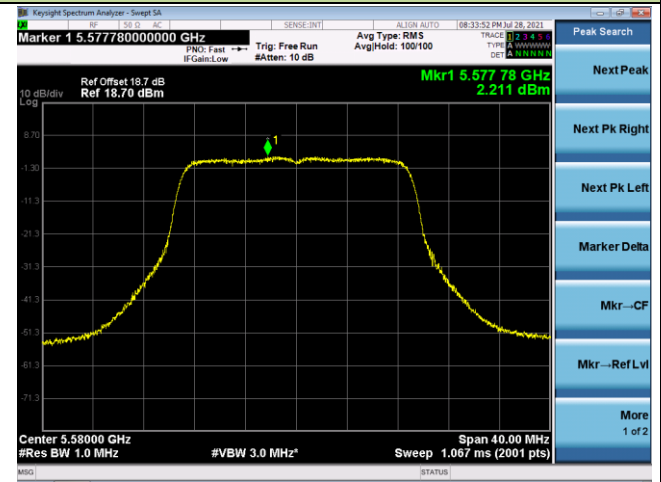

Channel 116 (5580MHz)