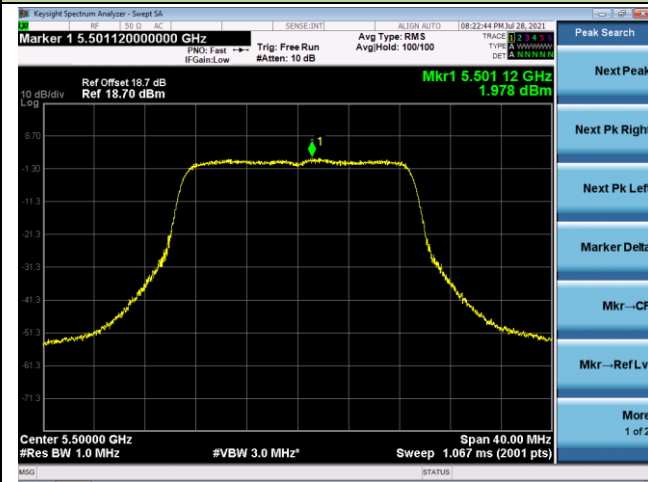

### 802.11ac-VHT20 Power Spectral Density - Ant 3

#### Channel 100 (5500MHz)