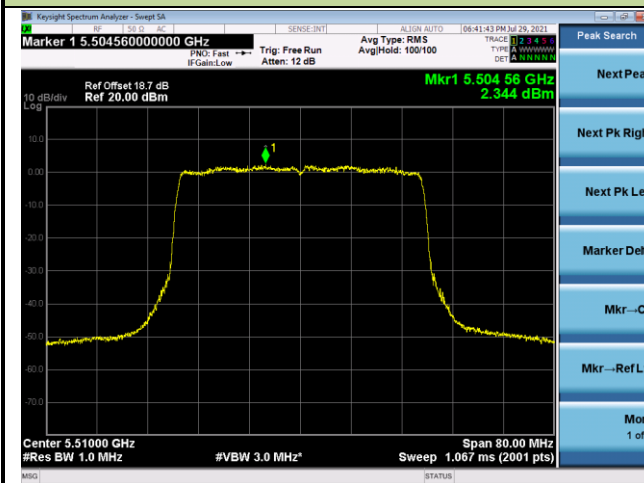

Channel 165 (5825MHz)

802.11ax-HE40 Power Spectral Density - Ant 3

Channel 38 (5190MHz)

Channel 46 (5230MHz)

Channel 54 (5270MHz)

Channel 62 (5310MHz)

Channel 102 (5510MHz)

Channel 110 (5550MHz)

#### Channel 134 (5670MHz)