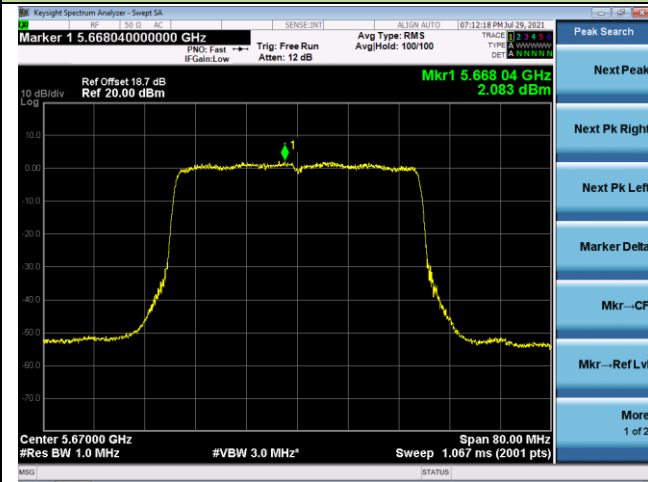

Channel 165 (5825MHz)

802.11ax-HE40 Power Spectral Density - Ant 3

Channel 38 (5190MHz)

Channel 46 (5230MHz)

Channel 54 (5270MHz)

Channel 62 (5310MHz)

Channel 102 (5510MHz)

Channel 110 (5550MHz)

#### Channel 134 (5670MHz)