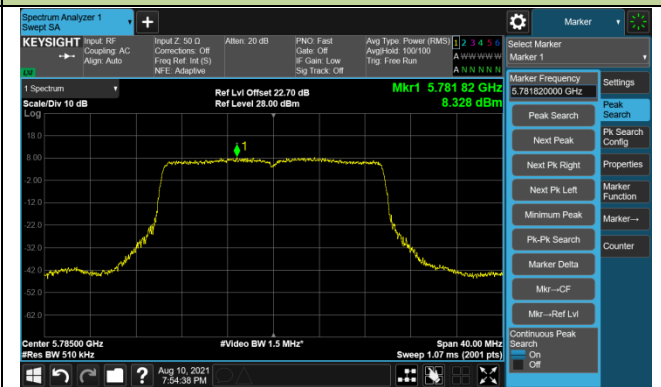

#### Channel 60 (5300MHz)

#### Channel 64 (5320MHz)

802.11ax-HE20 Power Spectral Density - Ant 3

Channel 100 (5500MHz)

Channel 116 (5580MHz)

Channel 140 (5700MHz)

Channel 144 (5720MHz)

Channel 149 (5745MHz)

Channel 157 (5785MHz)