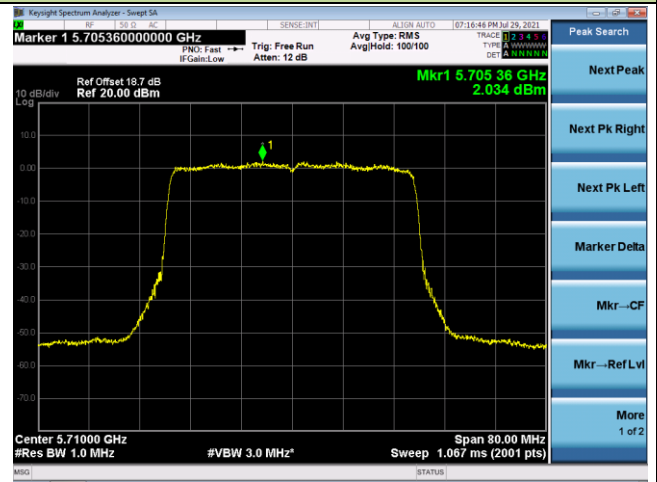

Channel 142 (5710MHz)