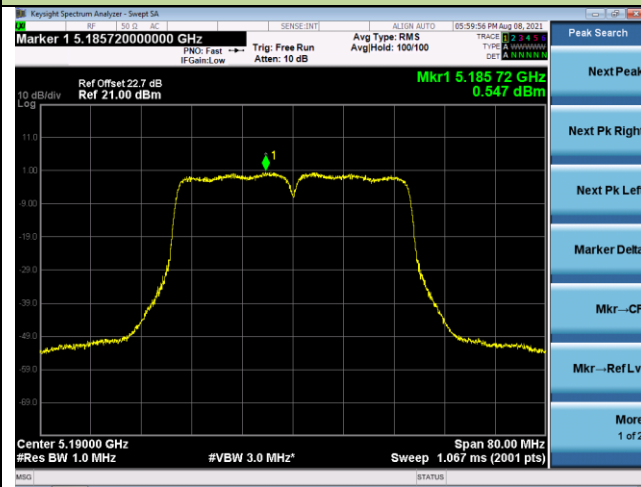

802.11ac-VHT40 Power Spectral Density - Ant 3

Channel 38 (5190MHz)