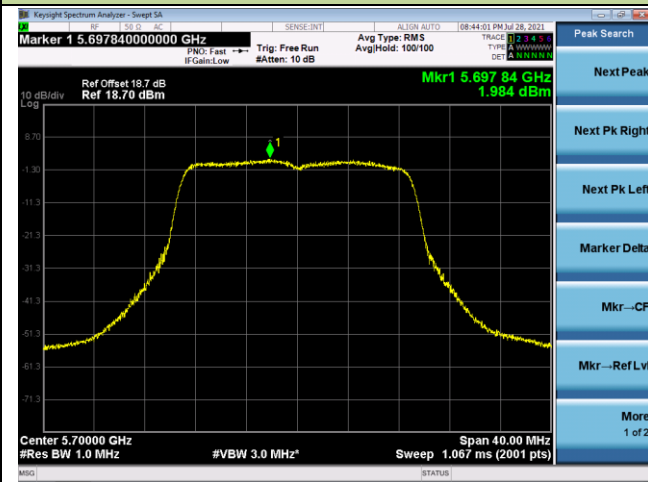

Channel 140 (5700MHz)