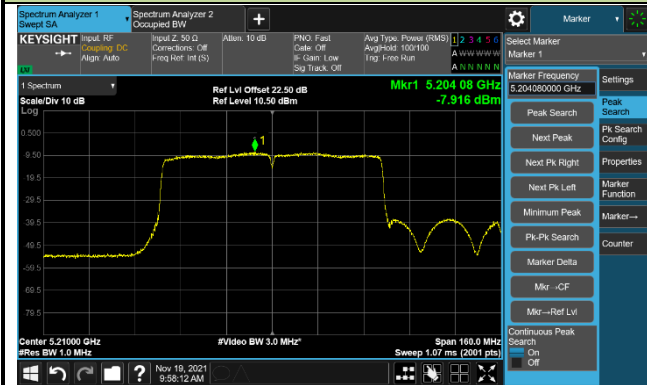

802.11ac-VHT80+80 Power Spectral Density

Channel 42 + 58 (5210MHz + 5290MHz) - Ant 0