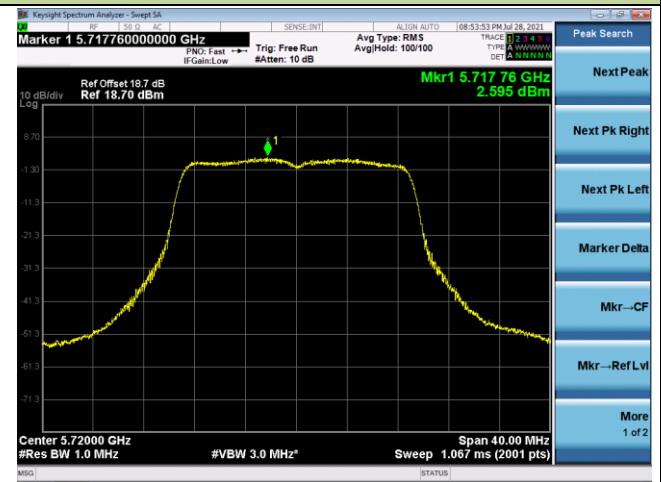

Channel 144 (5720MHz)