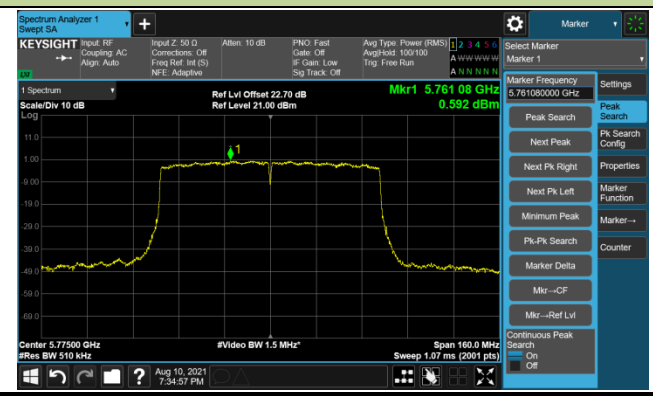

Channel 155 (5775MHz)