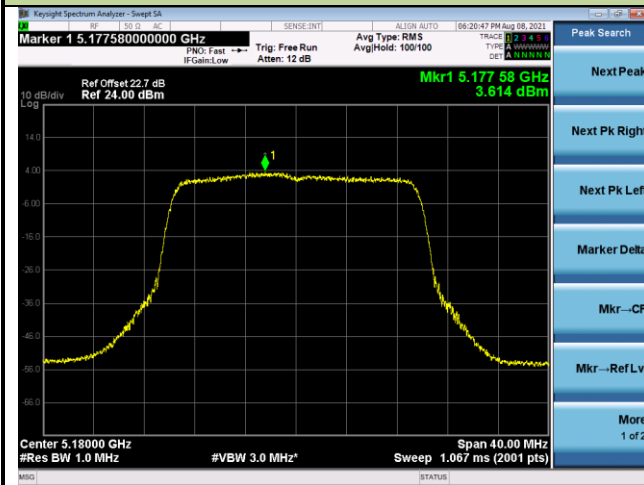

802.11ax-HE20 Power Spectral Density - Ant 2

Channel 36 (5180MHz)