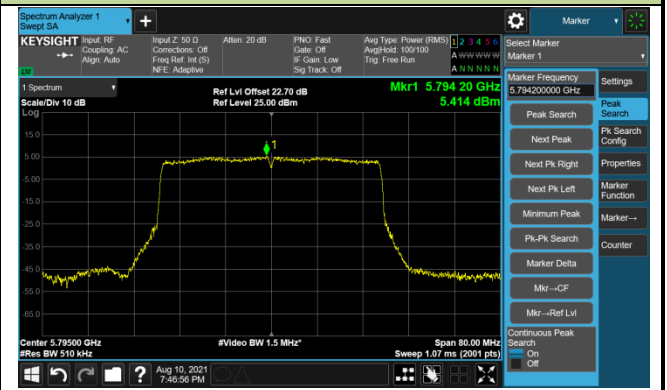

802.11ax-HE40 Power Spectral Density - Ant 2

Channel 134 (5670MHz)

Channel 142 (5710MHz)

Channel 151 (5755MHz)

Channel 159 (5795MHz)