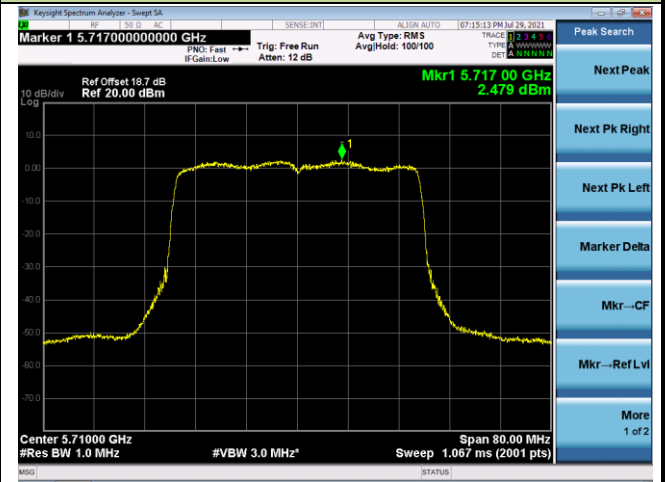

Channel 142 (5710MHz)