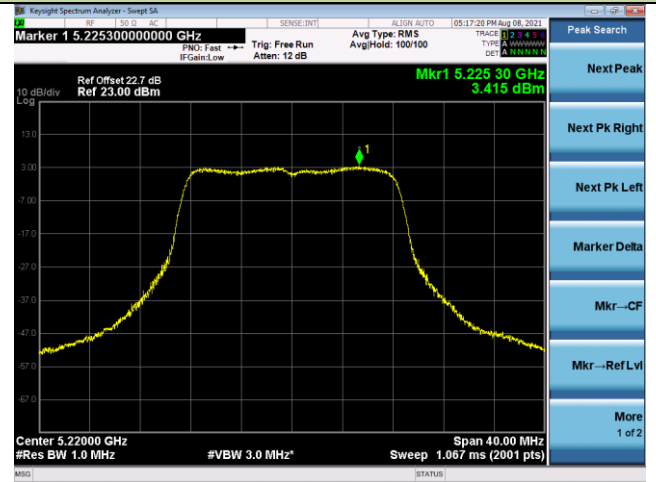

Channel 44 (5220MHz)