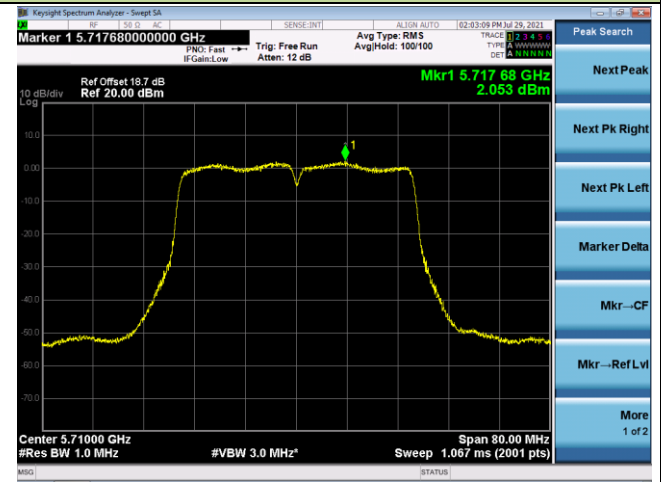

Channel 142 (5710MHz)