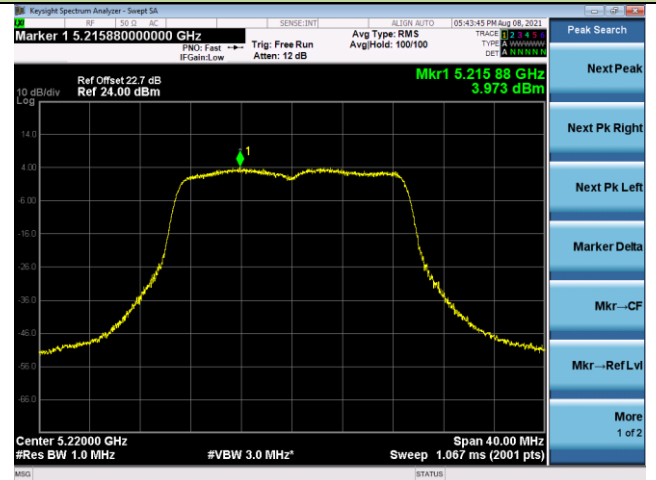

Channel 44 (5220MHz)