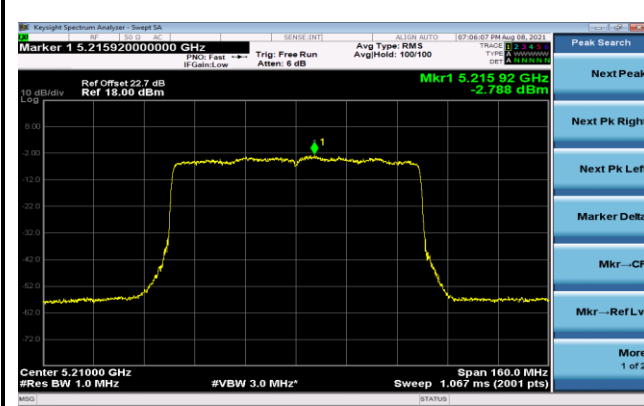

802.11ax-HE80 Power Spectral Density - Ant 2

Channel 42 (5210MHz)