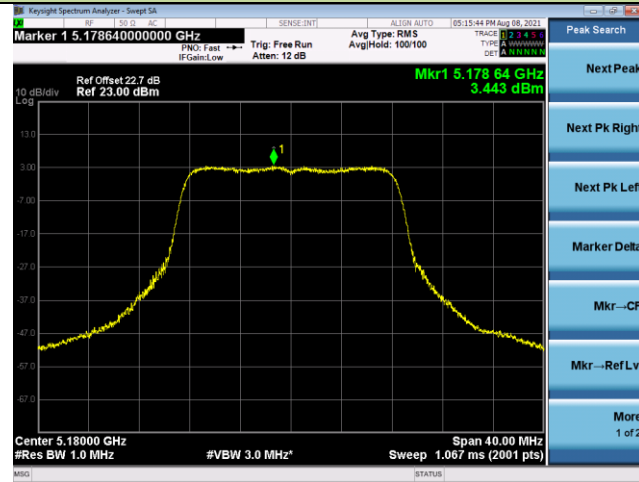

802.11a Power Spectral Density - Ant 3

Channel 36 (5180MHz)