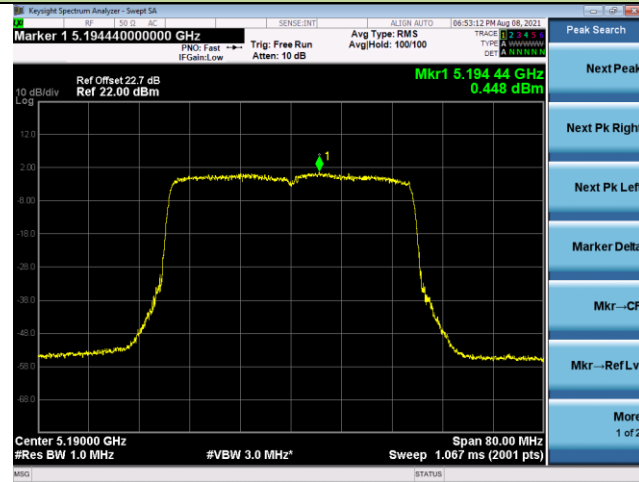

802.11ax-HE40 Power Spectral Density - Ant 2

Channel 38 (5190MHz)