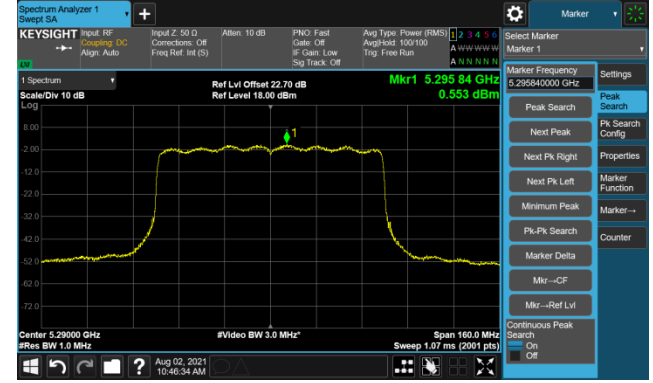

Channel 58 (5290MHz)