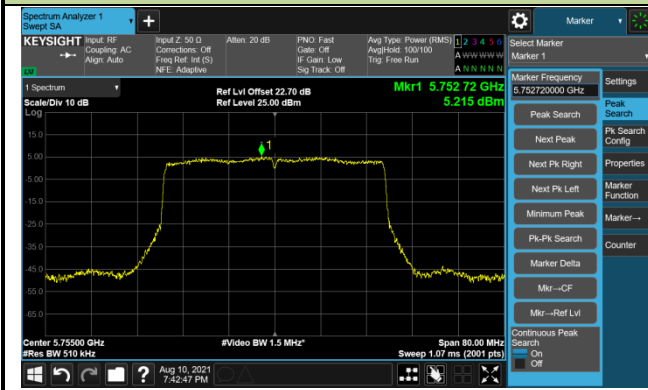

802.11ax-HE40 Power Spectral Density - Ant 2

Channel 134 (5670MHz)

Channel 142 (5710MHz)

Channel 151 (5755MHz)

Channel 159 (5795MHz)

## 802.11ax-HE80 Power Spectral Density - Ant 2