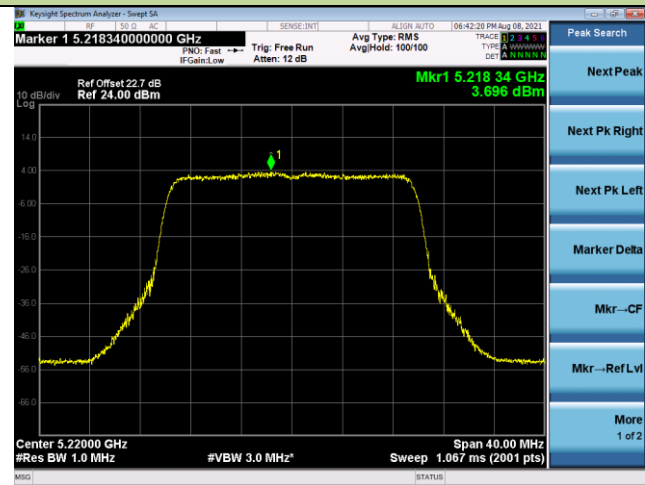

Channel 44 (5220MHz)