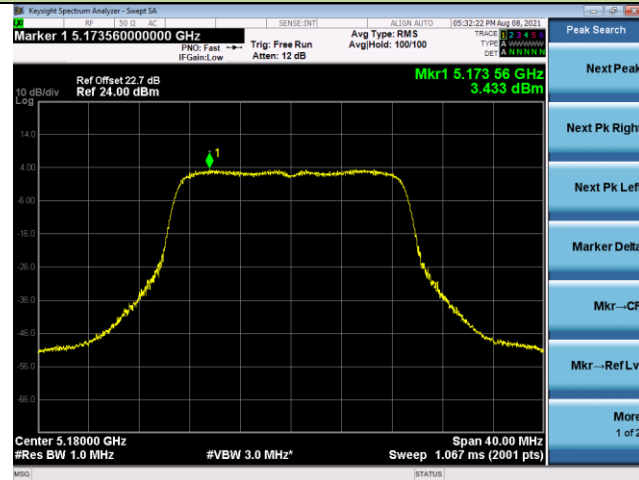

802.11ac-VHT20 Power Spectral Density - Ant 3

Channel 36 (5180MHz)