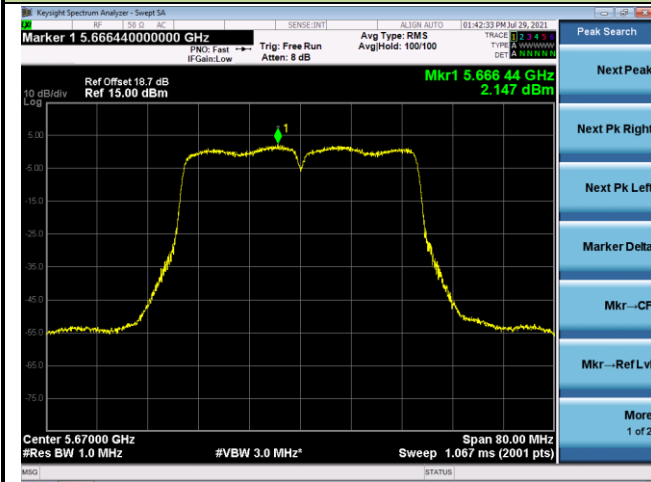

## 802.11ac-VHT40 Power Spectral Density - Ant 2

### Channel 134 (5670MHz)