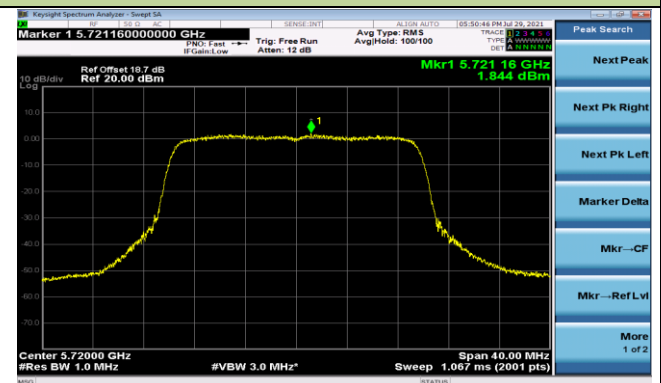

Channel 144 (5720MHz)