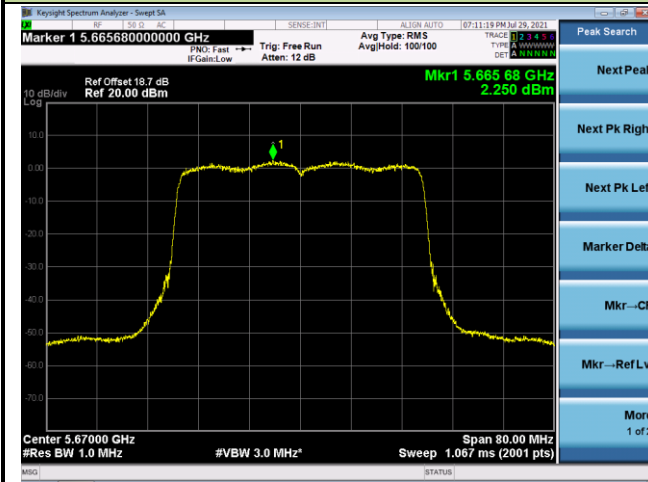

802.11ax-HE40 Power Spectral Density - Ant 2

Channel 134 (5670MHz)