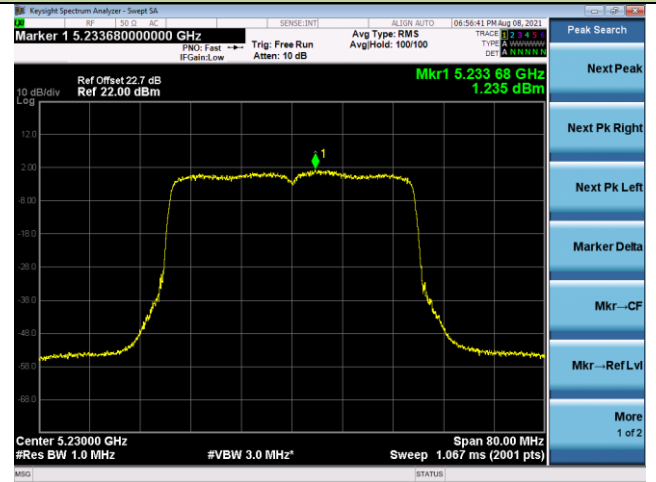

### Channel 157 (5785MHz)

### Channel 165 (5825MHz)

802.11ax-HE40 Power Spectral Density - Ant 2

Channel 38 (5190MHz)

Channel 46 (5230MHz)

Channel 54 (5270MHz)

Channel 62 (5310MHz)

Channel 102 (5510MHz)

Channel 110 (5550MHz)