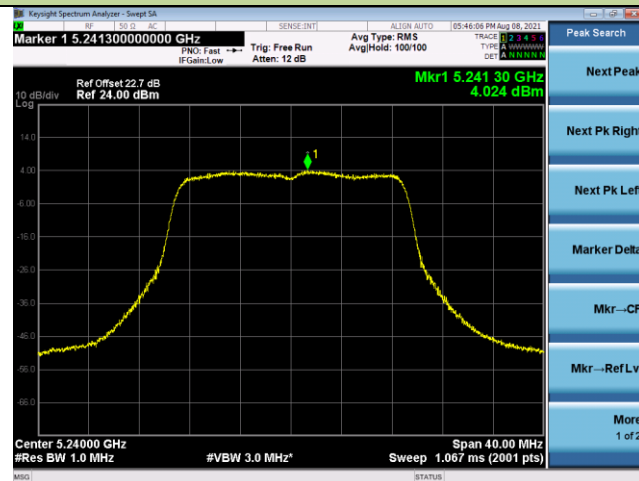

Channel 48 (5240MHz)