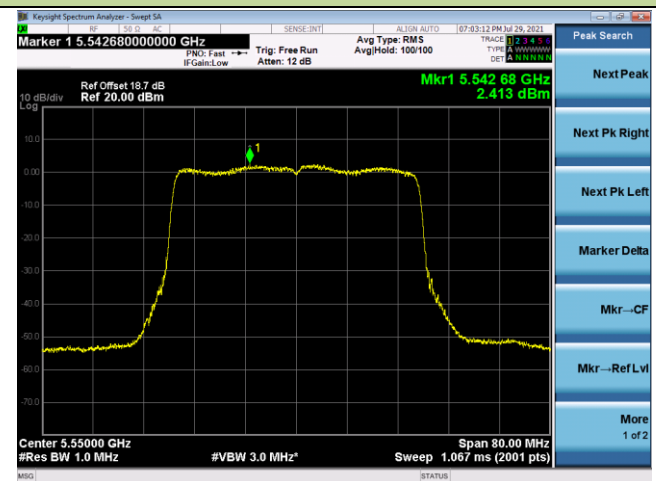

### Channel 157 (5785MHz)

### Channel 165 (5825MHz)

802.11ax-HE40 Power Spectral Density - Ant 2

Channel 38 (5190MHz)

Channel 46 (5230MHz)

Channel 54 (5270MHz)

Channel 62 (5310MHz)

Channel 102 (5510MHz)

Channel 110 (5550MHz)