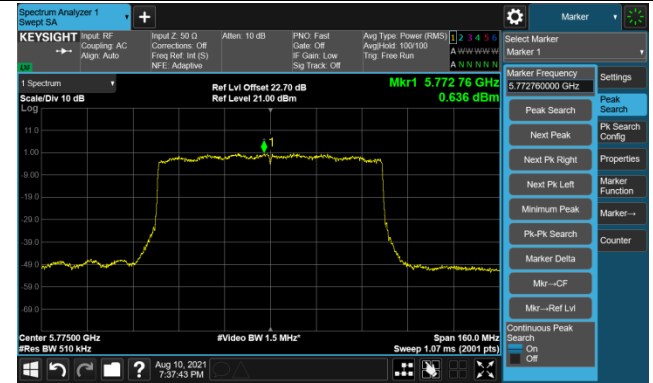

Channel 155 (5775MHz)