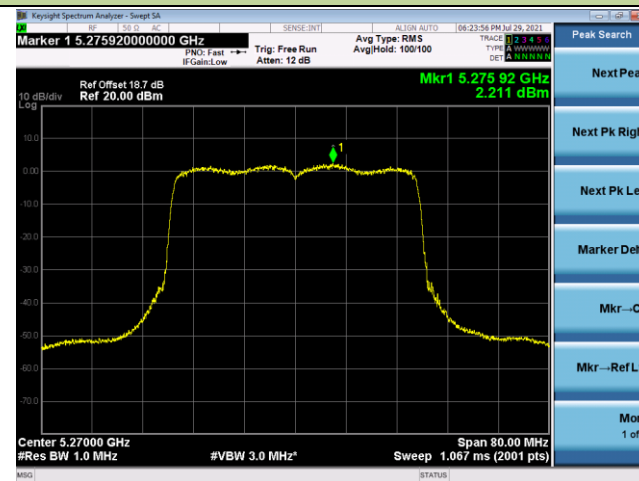

### Channel 157 (5785MHz)

### Channel 165 (5825MHz)

802.11ax-HE40 Power Spectral Density - Ant 2

Channel 38 (5190MHz)

Channel 46 (5230MHz)

Channel 54 (5270MHz)

Channel 62 (5310MHz)

Channel 102 (5510MHz)

Channel 110 (5550MHz)