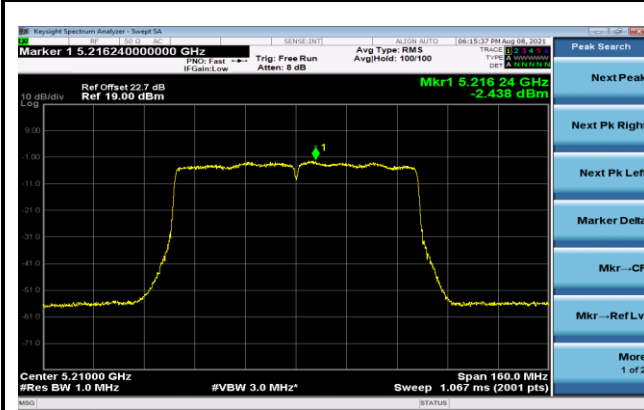

802.11ac-VHT80 Power Spectral Density - Ant 2

Channel 42 (5210MHz)