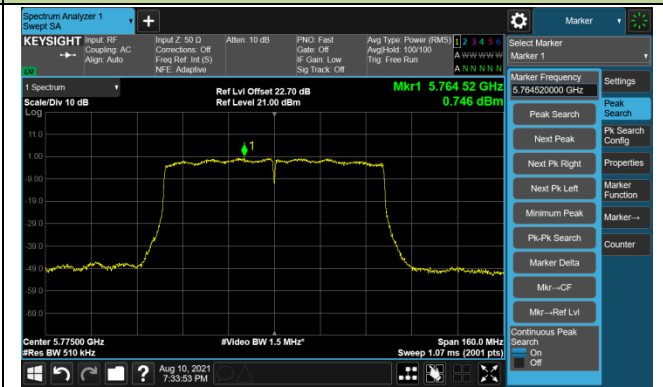

Channel 155 (5775MHz)