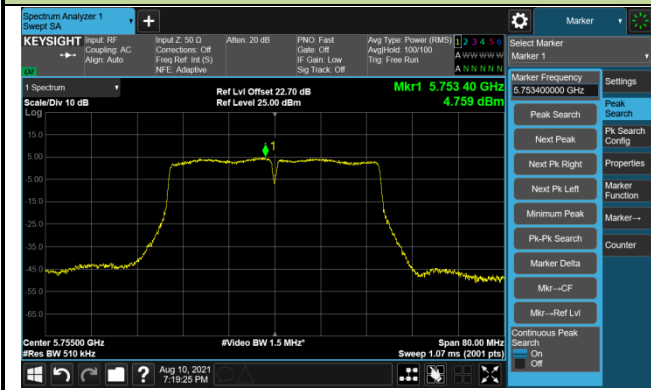

Channel 151 (5755MHz)