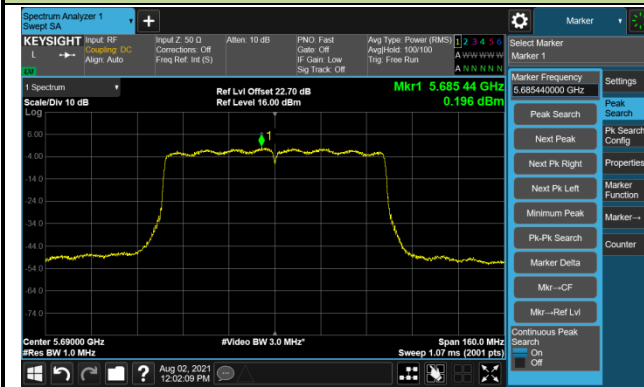

Channel 138 (5690MHz)