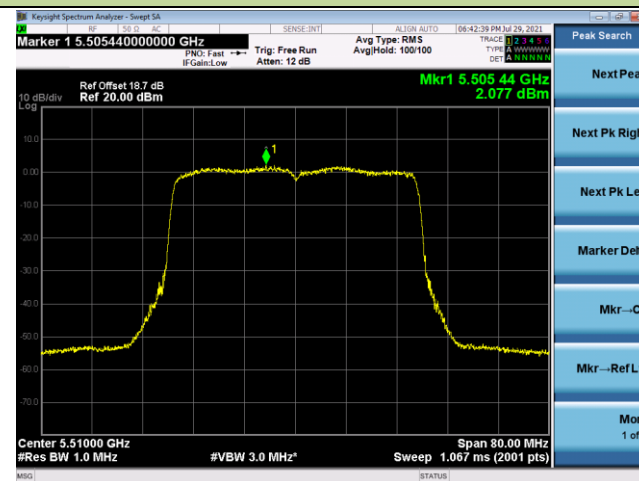

### Channel 157 (5785MHz)

### Channel 165 (5825MHz)

802.11ax-HE40 Power Spectral Density - Ant 2

Channel 38 (5190MHz)

Channel 46 (5230MHz)

Channel 54 (5270MHz)

Channel 62 (5310MHz)

Channel 102 (5510MHz)

Channel 110 (5550MHz)