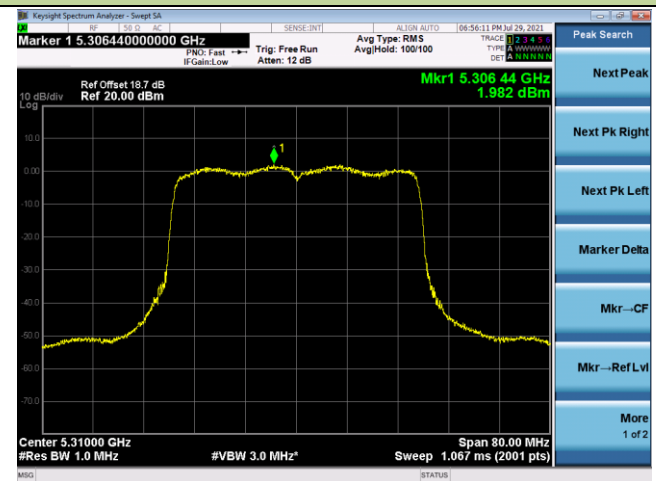

### Channel 157 (5785MHz)

### Channel 165 (5825MHz)

802.11ax-HE40 Power Spectral Density - Ant 2

Channel 38 (5190MHz)

Channel 46 (5230MHz)

Channel 54 (5270MHz)

Channel 62 (5310MHz)

Channel 102 (5510MHz)

Channel 110 (5550MHz)