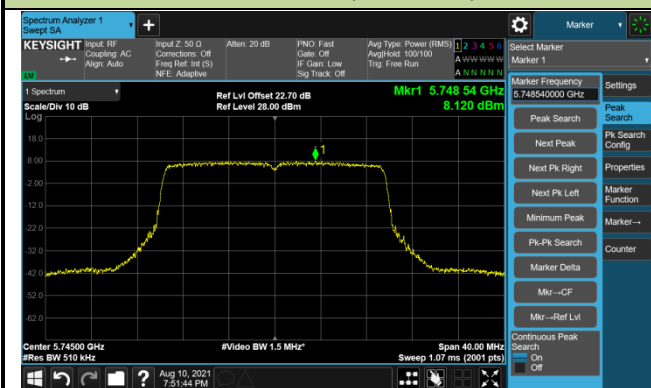

Channel 100 (5500MHz)

Channel 116 (5580MHz)

Channel 140 (5700MHz)

Channel 144 (5720MHz)

Channel 149 (5745MHz)

Channel 157 (5785MHz)

Channel 165 (5825MHz)

802.11ax-HE40 Power Spectral Density - Ant 1

Channel 38 (5190MHz)

Channel 46 (5230MHz)

Channel 54 (5270MHz)

Channel 62 (5310MHz)

Channel 102 (5510MHz)

Channel 110 (5550MHz)

802.11ax-HE40 Power Spectral Density - Ant 1

Channel 134 (5670MHz)