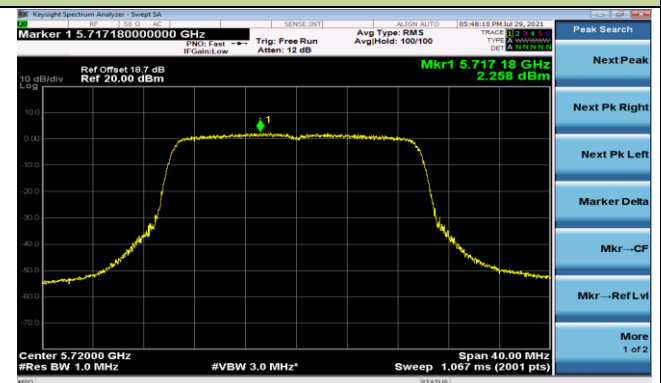

Channel 100 (5500MHz)

Channel 116 (5580MHz)

Channel 140 (5700MHz)

Channel 144 (5720MHz)

Channel 149 (5745MHz)

Channel 157 (5785MHz)

Channel 165 (5825MHz)

802.11ax-HE40 Power Spectral Density - Ant 1