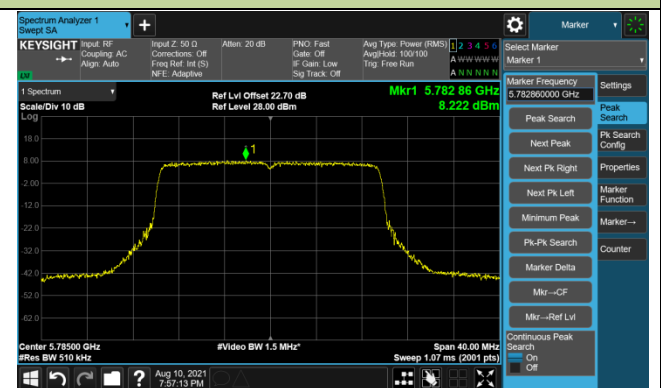

Channel 100 (5500MHz)

Channel 116 (5580MHz)

Channel 140 (5700MHz)

Channel 144 (5720MHz)

Channel 149 (5745MHz)

Channel 157 (5785MHz)

Channel 165 (5825MHz)

802.11ax-HE40 Power Spectral Density - Ant 1

Channel 38 (5190MHz)

Channel 46 (5230MHz)

Channel 54 (5270MHz)

Channel 62 (5310MHz)

Channel 102 (5510MHz)

Channel 110 (5550MHz)

802.11ax-HE40 Power Spectral Density - Ant 1

Channel 134 (5670MHz)