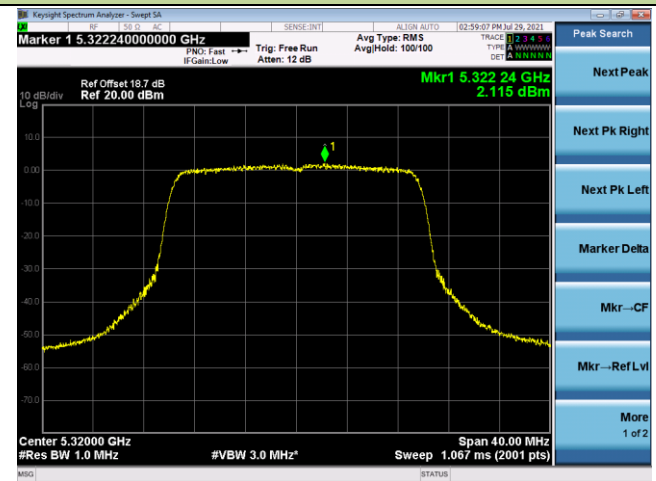

802.11ax-HE20 Power Spectral Density - Ant 1

Channel 36 (5180MHz)

Channel 44 (5220MHz)

Channel 48 (5240MHz)

Channel 52 (5260MHz)

Channel 60 (5300MHz)

Channel 64 (5320MHz)

802.11ax-HE20 Power Spectral Density - Ant 1

Channel 100 (5500MHz)

Channel 116 (5580MHz)

Channel 140 (5700MHz)

Channel 144 (5720MHz)

Channel 149 (5745MHz)

Channel 157 (5785MHz)

Channel 165 (5825MHz)

802.11ax-HE40 Power Spectral Density - Ant 1