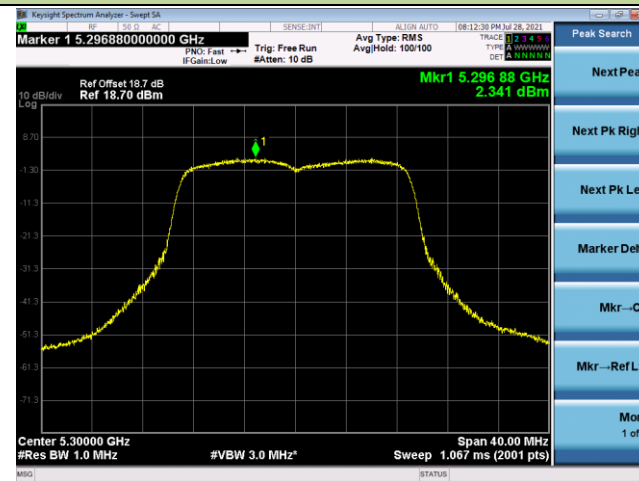

Channel 165 (5825MHz)

802.11ac-VHT20 Power Spectral Density - Ant 2

Channel 36 (5180MHz)

Channel 44 (5220MHz)

Channel 48 (5240MHz)

Channel 52 (5260MHz)

Channel 60 (5300MHz)

Channel 64 (5320MHz)

802.11ac-VHT20 Power Spectral Density - Ant 2

Channel 100 (5500MHz)

Channel 116 (5580MHz)

Channel 140 (5700MHz)

Channel 144 (5720MHz)

Channel 149 (5745MHz)

Channel 157 (5785MHz)

Channel 165 (5825MHz)