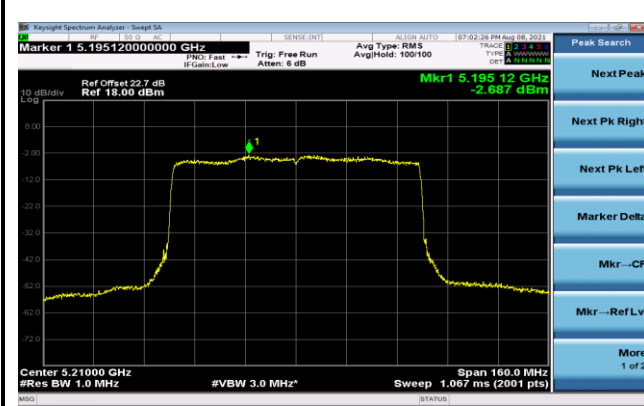

Channel 142 (5710MHz)

Channel 151 (5755MHz)

Channel 159 (5795MHz)

802.11ax-HE80 Power Spectral Density - Ant 1

Channel 42 (5210MHz)

Channel 58 (5290MHz)

Channel 106 (5530MHz)

Channel 122 (5610MHz)

Channel 138 (5690MHz)

Channel 155 (5775MHz)

802.11a Power Spectral Density - Ant 2

Channel 36 (5180MHz)

Channel 44 (5220MHz)

Channel 48 (5240MHz)

Channel 52 (5260MHz)

Channel 60 (5300MHz)