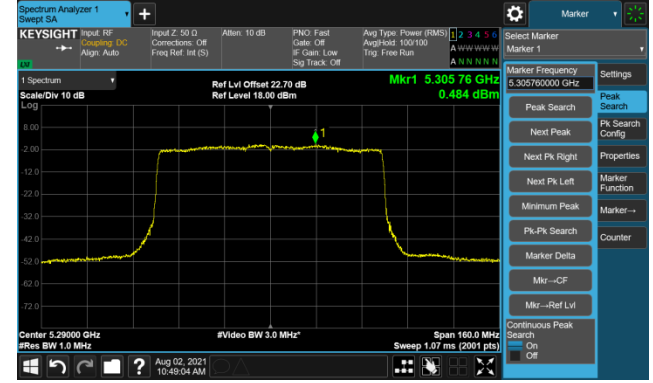

Channel 142 (5710MHz)

Channel 151 (5755MHz)

Channel 159 (5795MHz)

802.11ax-HE80 Power Spectral Density - Ant 1

Channel 42 (5210MHz)

Channel 58 (5290MHz)

Channel 106 (5530MHz)

Channel 122 (5610MHz)

Channel 138 (5690MHz)

Channel 155 (5775MHz)

802.11a Power Spectral Density - Ant 2

Channel 36 (5180MHz)

Channel 44 (5220MHz)

Channel 48 (5240MHz)

Channel 52 (5260MHz)

Channel 60 (5300MHz)