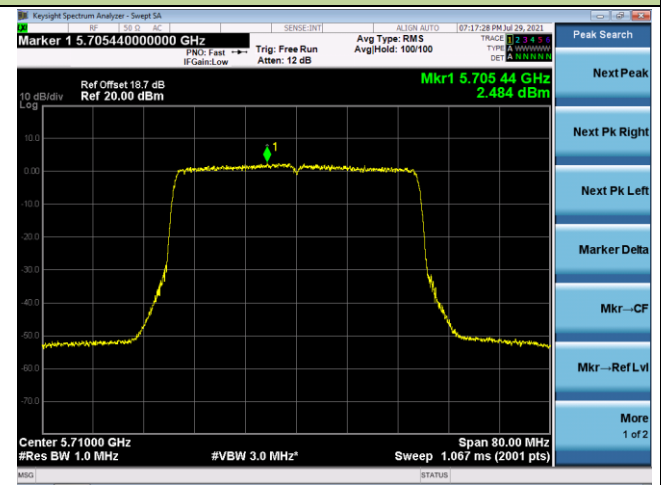

Channel 38 (5190MHz)

Channel 46 (5230MHz)

Channel 54 (5270MHz)

Channel 62 (5310MHz)

Channel 102 (5510MHz)

Channel 110 (5550MHz)

802.11ax-HE40 Power Spectral Density - Ant 1

Channel 134 (5670MHz)

Channel 142 (5710MHz)

Channel 151 (5755MHz)

Channel 159 (5795MHz)

802.11ax-HE80 Power Spectral Density - Ant 1

Channel 42 (5210MHz)

Channel 58 (5290MHz)

Channel 106 (5530MHz)

Channel 122 (5610MHz)