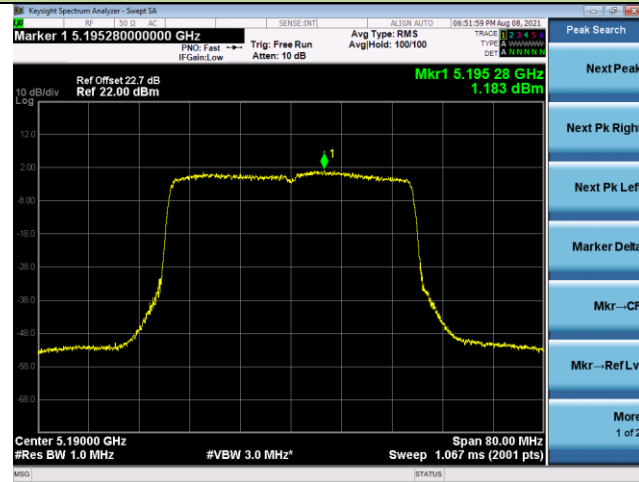

802.11ax-HE40 Power Spectral Density - Ant 1

Channel 38 (5190MHz)