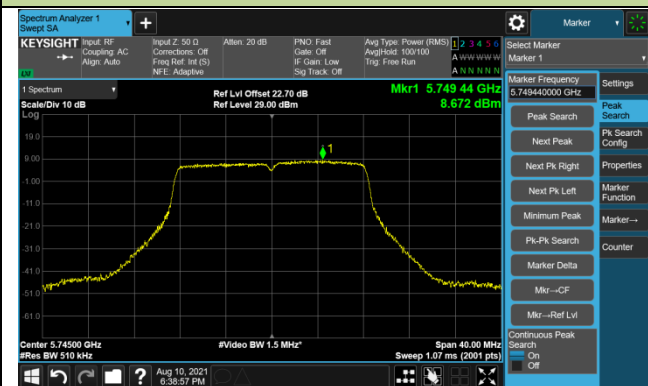

Channel 64 (5320MHz)

802.11a Power Spectral Density - Ant 2

Channel 100 (5500MHz)

Channel 116 (5580MHz)

Channel 140 (5700MHz)

Channel 144 (5720MHz)

Channel 149 (5745MHz)

Channel 157 (5785MHz)

Channel 165 (5825MHz)

802.11ac-VHT20 Power Spectral Density - Ant 2

Channel 36 (5180MHz)

Channel 44 (5220MHz)

Channel 48 (5240MHz)

Channel 52 (5260MHz)

Channel 60 (5300MHz)

Channel 64 (5320MHz)