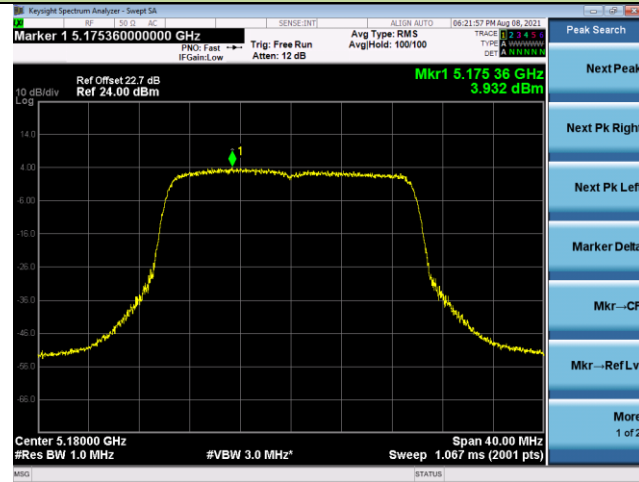

802.11ax-HE20 Power Spectral Density - Ant 1

Channel 36 (5180MHz)

Channel 44 (5220MHz)

Channel 48 (5240MHz)

Channel 52 (5260MHz)

Channel 60 (5300MHz)

Channel 64 (5320MHz)

802.11ax-HE20 Power Spectral Density - Ant 1