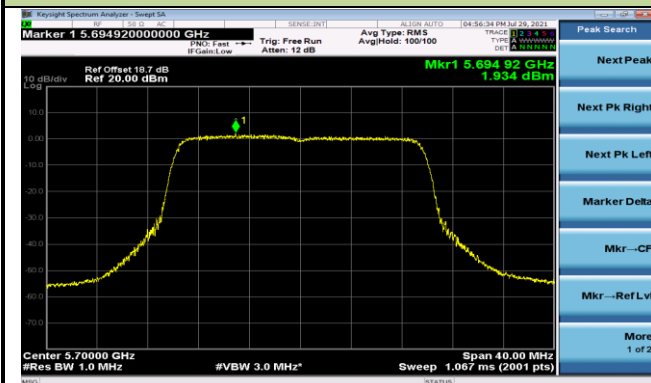

802.11ax-HE20 Power Spectral Density - Ant 1

Channel 36 (5180MHz)

Channel 44 (5220MHz)

Channel 48 (5240MHz)

Channel 52 (5260MHz)

Channel 60 (5300MHz)

Channel 64 (5320MHz)

802.11ax-HE20 Power Spectral Density - Ant 1

Channel 100 (5500MHz)

Channel 116 (5580MHz)

Channel 140 (5700MHz)

Channel 144 (5720MHz)

Channel 149 (5745MHz)

Channel 157 (5785MHz)

Channel 165 (5825MHz)

802.11ax-HE40 Power Spectral Density - Ant 1