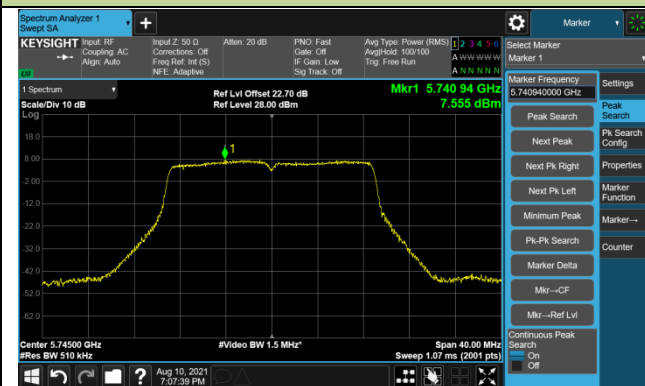

Channel 165 (5825MHz)

802.11ac-VHT20 Power Spectral Density - Ant 2

Channel 36 (5180MHz)

Channel 44 (5220MHz)

Channel 48 (5240MHz)

Channel 52 (5260MHz)

Channel 60 (5300MHz)

Channel 64 (5320MHz)

802.11ac-VHT20 Power Spectral Density - Ant 2

Channel 100 (5500MHz)

Channel 116 (5580MHz)

Channel 140 (5700MHz)

Channel 144 (5720MHz)

Channel 149 (5745MHz)

Channel 157 (5785MHz)

Channel 165 (5825MHz)

802.11ac-VHT40 Power Spectral Density - Ant 2

Channel 38 (5190MHz)

Channel 46 (5230MHz)

Channel 54 (5270MHz)

Channel 62 (5310MHz)

Channel 102 (5510MHz)

Channel 110 (5550MHz)