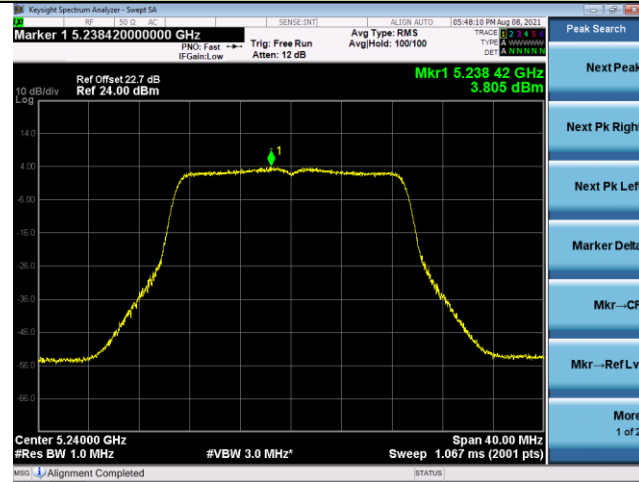

Channel 165 (5825MHz)

802.11ac-VHT20 Power Spectral Density - Ant 2

Channel 36 (5180MHz)

Channel 44 (5220MHz)

Channel 48 (5240MHz)

Channel 52 (5260MHz)

Channel 60 (5300MHz)

Channel 64 (5320MHz)

802.11ac-VHT20 Power Spectral Density - Ant 2

Channel 100 (5500MHz)

Channel 116 (5580MHz)

Channel 140 (5700MHz)

Channel 144 (5720MHz)

Channel 149 (5745MHz)

Channel 157 (5785MHz)

Channel 165 (5825MHz)