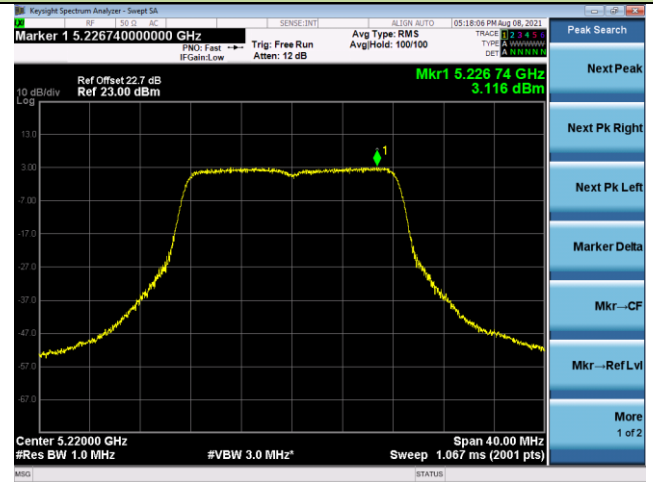

Channel 138 (5690MHz)

Channel 155 (5775MHz)

802.11a Power Spectral Density - Ant 2

Channel 36 (5180MHz)

Channel 44 (5220MHz)

Channel 48 (5240MHz)

Channel 52 (5260MHz)

Channel 60 (5300MHz)

Channel 64 (5320MHz)

802.11a Power Spectral Density - Ant 2

Channel 100 (5500MHz)

Channel 116 (5580MHz)

Channel 140 (5700MHz)

Channel 144 (5720MHz)

Channel 149 (5745MHz)

Channel 157 (5785MHz)