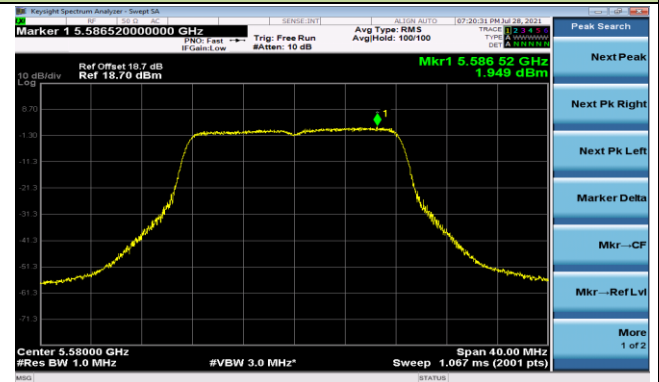

Channel 64 (5320MHz)

802.11a Power Spectral Density - Ant 2

Channel 100 (5500MHz)

Channel 116 (5580MHz)

Channel 140 (5700MHz)

Channel 144 (5720MHz)

Channel 149 (5745MHz)

Channel 157 (5785MHz)

Channel 165 (5825MHz)

802.11ac-VHT20 Power Spectral Density - Ant 2

Channel 36 (5180MHz)

Channel 44 (5220MHz)

Channel 48 (5240MHz)

Channel 52 (5260MHz)

Channel 60 (5300MHz)

Channel 64 (5320MHz)