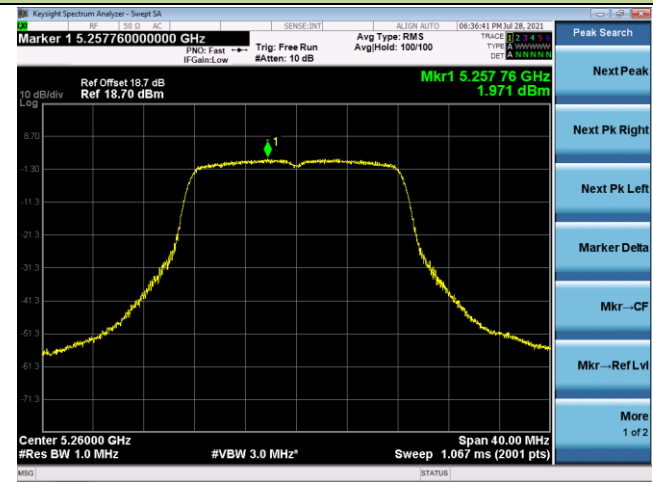

Channel 138 (5690MHz)

Channel 155 (5775MHz)

802.11a Power Spectral Density - Ant 2

Channel 36 (5180MHz)

Channel 44 (5220MHz)

Channel 48 (5240MHz)

Channel 52 (5260MHz)

Channel 60 (5300MHz)