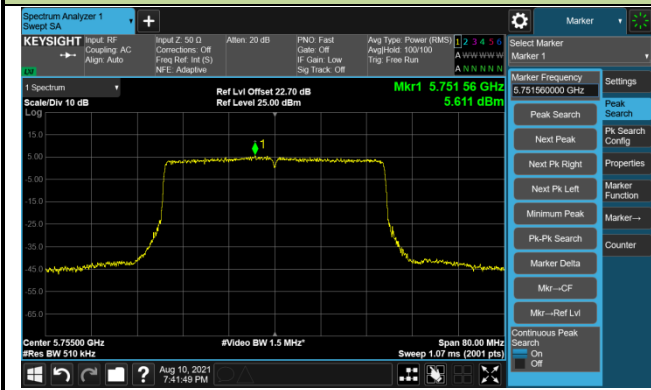

Channel 38 (5190MHz)

Channel 46 (5230MHz)

Channel 54 (5270MHz)

Channel 62 (5310MHz)

Channel 102 (5510MHz)

Channel 110 (5550MHz)

802.11ax-HE40 Power Spectral Density - Ant 1

Channel 134 (5670MHz)

Channel 142 (5710MHz)

Channel 151 (5755MHz)

Channel 159 (5795MHz)

802.11ax-HE80 Power Spectral Density - Ant 1

Channel 42 (5210MHz)

Channel 58 (5290MHz)

Channel 106 (5530MHz)

Channel 122 (5610MHz)