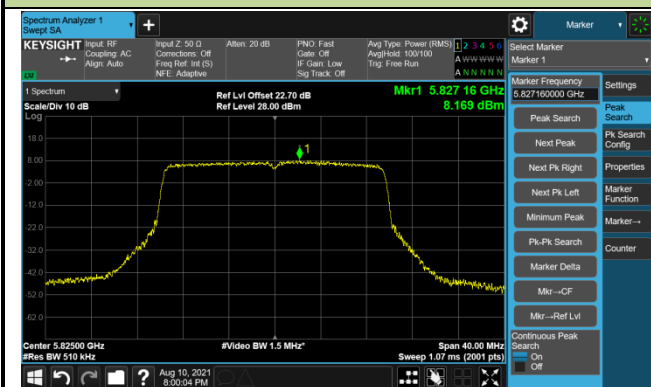

Channel 100 (5500MHz)

Channel 116 (5580MHz)

Channel 140 (5700MHz)

Channel 144 (5720MHz)

Channel 149 (5745MHz)

Channel 157 (5785MHz)

Channel 165 (5825MHz)

802.11ax-HE40 Power Spectral Density - Ant 1

Channel 38 (5190MHz)

Channel 46 (5230MHz)

Channel 54 (5270MHz)

Channel 62 (5310MHz)

Channel 102 (5510MHz)

Channel 110 (5550MHz)

802.11ax-HE40 Power Spectral Density - Ant 1

Channel 134 (5670MHz)