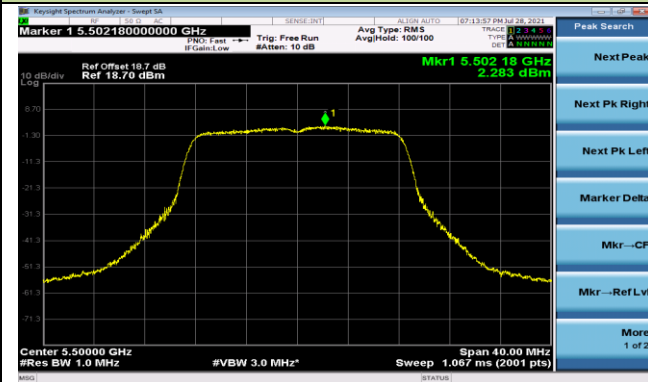

802.11a Power Spectral Density - Ant 2

Channel 100 (5500MHz)