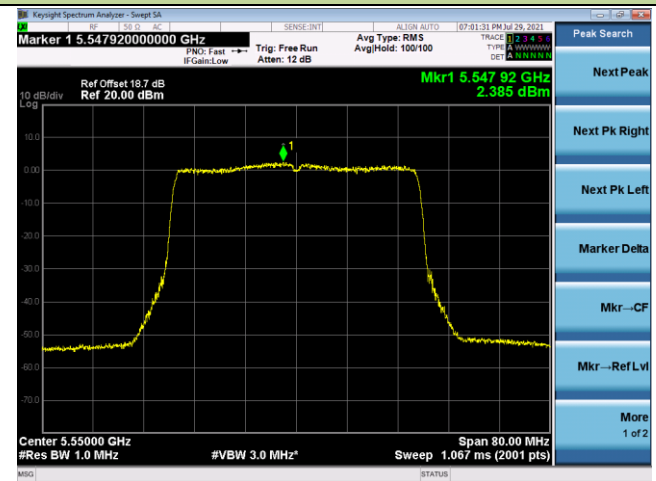

Channel 38 (5190MHz)

Channel 46 (5230MHz)

Channel 54 (5270MHz)

Channel 62 (5310MHz)

Channel 102 (5510MHz)

Channel 110 (5550MHz)

802.11ax-HE40 Power Spectral Density - Ant 1

Channel 134 (5670MHz)

Channel 142 (5710MHz)

Channel 151 (5755MHz)

Channel 159 (5795MHz)

802.11ax-HE80 Power Spectral Density - Ant 1

Channel 42 (5210MHz)

Channel 58 (5290MHz)

Channel 106 (5530MHz)

Channel 122 (5610MHz)