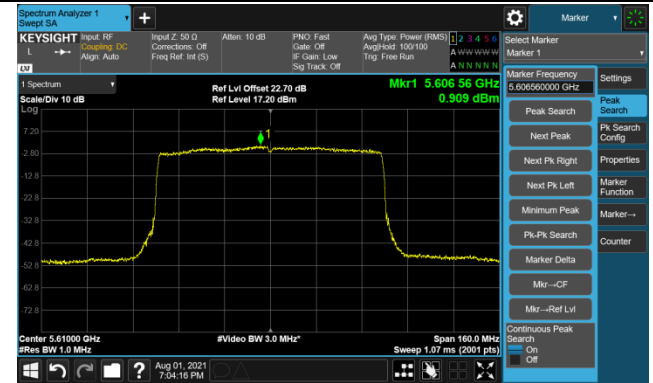

Channel 142 (5710MHz)

Channel 151 (5755MHz)

Channel 159 (5795MHz)

802.11ax-HE80 Power Spectral Density - Ant 1

Channel 42 (5210MHz)

Channel 58 (5290MHz)

Channel 106 (5530MHz)

Channel 122 (5610MHz)

Channel 138 (5690MHz)

Channel 155 (5775MHz)

802.11a Power Spectral Density - Ant 2

Channel 36 (5180MHz)

Channel 44 (5220MHz)

Channel 48 (5240MHz)

Channel 52 (5260MHz)

Channel 60 (5300MHz)