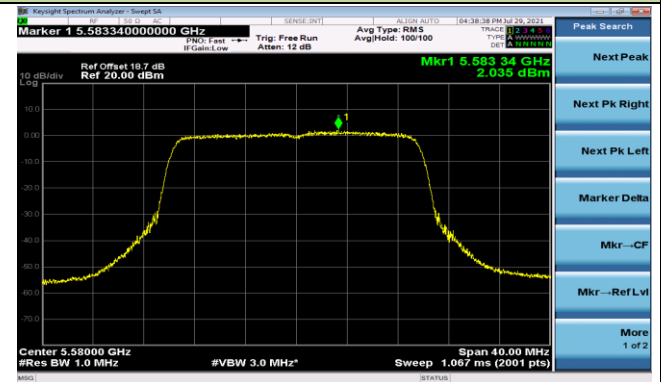

Channel 116 (5580MHz)