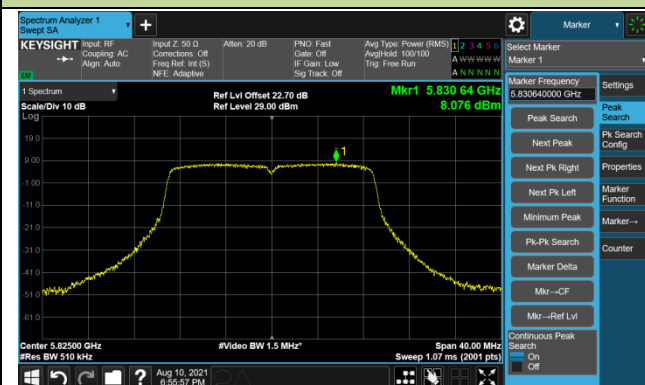

Channel 165 (5825MHz)

802.11ac-VHT20 Power Spectral Density - Ant 2

Channel 36 (5180MHz)

Channel 44 (5220MHz)

Channel 48 (5240MHz)

Channel 52 (5260MHz)

Channel 60 (5300MHz)

Channel 64 (5320MHz)

802.11ac-VHT20 Power Spectral Density - Ant 2

Channel 100 (5500MHz)

Channel 116 (5580MHz)

Channel 140 (5700MHz)

Channel 144 (5720MHz)

Channel 149 (5745MHz)

Channel 157 (5785MHz)

Channel 165 (5825MHz)

802.11ac-VHT40 Power Spectral Density - Ant 2

Channel 38 (5190MHz)

Channel 46 (5230MHz)

Channel 54 (5270MHz)

Channel 62 (5310MHz)

Channel 102 (5510MHz)

Channel 110 (5550MHz)