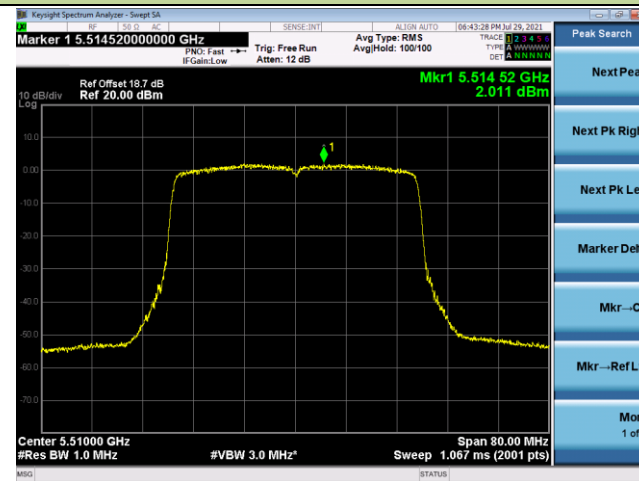

Channel 38 (5190MHz)

Channel 46 (5230MHz)

Channel 54 (5270MHz)

Channel 62 (5310MHz)

Channel 102 (5510MHz)

Channel 110 (5550MHz)

802.11ax-HE40 Power Spectral Density - Ant 1

Channel 134 (5670MHz)

Channel 142 (5710MHz)

Channel 151 (5755MHz)

Channel 159 (5795MHz)

802.11ax-HE80 Power Spectral Density - Ant 1

Channel 42 (5210MHz)

Channel 58 (5290MHz)

Channel 106 (5530MHz)

Channel 122 (5610MHz)