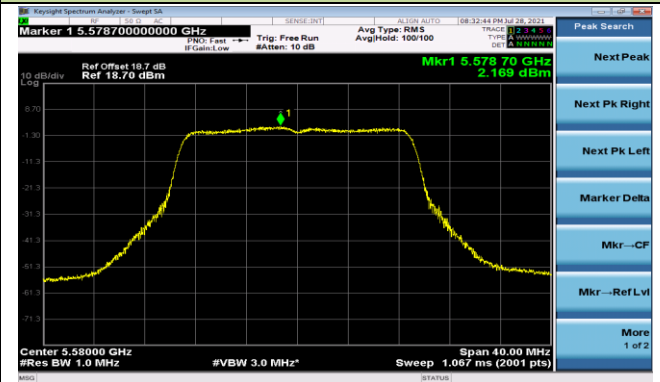

Channel 165 (5825MHz)

802.11ac-VHT20 Power Spectral Density - Ant 2

Channel 36 (5180MHz)

Channel 44 (5220MHz)

Channel 48 (5240MHz)

Channel 52 (5260MHz)

Channel 60 (5300MHz)

Channel 64 (5320MHz)

802.11ac-VHT20 Power Spectral Density - Ant 2

Channel 100 (5500MHz)

Channel 116 (5580MHz)

Channel 140 (5700MHz)

Channel 144 (5720MHz)

Channel 149 (5745MHz)

Channel 157 (5785MHz)

Channel 165 (5825MHz)