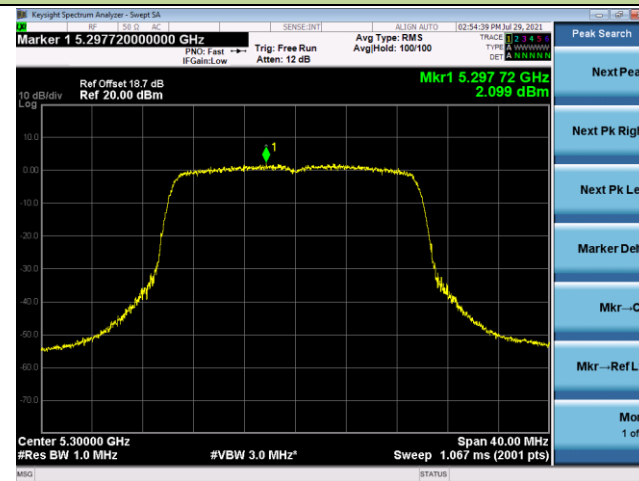

802.11ax-HE20 Power Spectral Density - Ant 1

Channel 36 (5180MHz)

Channel 44 (5220MHz)

Channel 48 (5240MHz)

Channel 52 (5260MHz)

Channel 60 (5300MHz)

Channel 64 (5320MHz)

802.11ax-HE20 Power Spectral Density - Ant 1