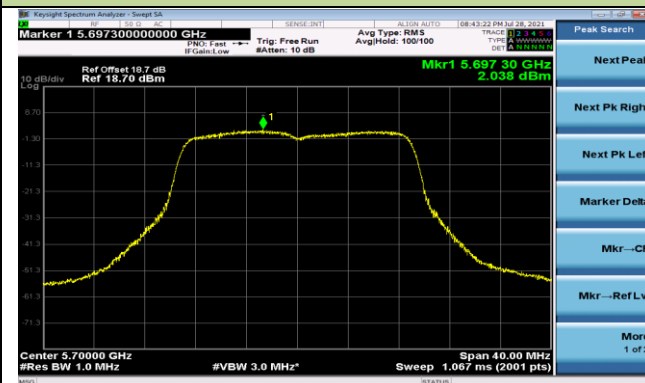

802.11ac-VHT20 Power Spectral Density - Ant 2

Channel 100 (5500MHz)

Channel 116 (5580MHz)

Channel 140 (5700MHz)

Channel 144 (5720MHz)

Channel 149 (5745MHz)

Channel 157 (5785MHz)

Channel 165 (5825MHz)