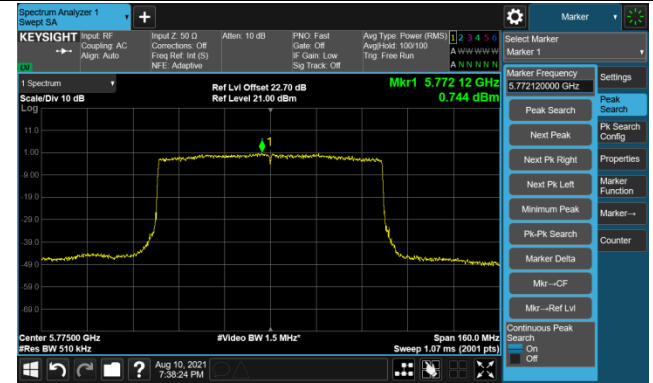

Channel 142 (5710MHz)

Channel 151 (5755MHz)

Channel 159 (5795MHz)

802.11ax-HE80 Power Spectral Density - Ant 1

Channel 42 (5210MHz)

Channel 58 (5290MHz)

Channel 106 (5530MHz)

Channel 122 (5610MHz)

Channel 138 (5690MHz)

Channel 155 (5775MHz)

802.11a Power Spectral Density - Ant 2

Channel 36 (5180MHz)

Channel 44 (5220MHz)

Channel 48 (5240MHz)

Channel 52 (5260MHz)

Channel 60 (5300MHz)