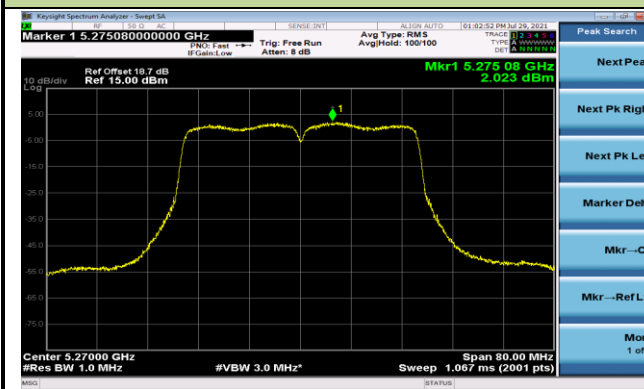

802.11ac-VHT20 Power Spectral Density - Ant 2

Channel 100 (5500MHz)

Channel 116 (5580MHz)

Channel 140 (5700MHz)

Channel 144 (5720MHz)

Channel 149 (5745MHz)

Channel 157 (5785MHz)

Channel 165 (5825MHz)

802.11ac-VHT40 Power Spectral Density - Ant 2

Channel 38 (5190MHz)

Channel 46 (5230MHz)

Channel 54 (5270MHz)

Channel 62 (5310MHz)

Channel 102 (5510MHz)

Channel 110 (5550MHz)