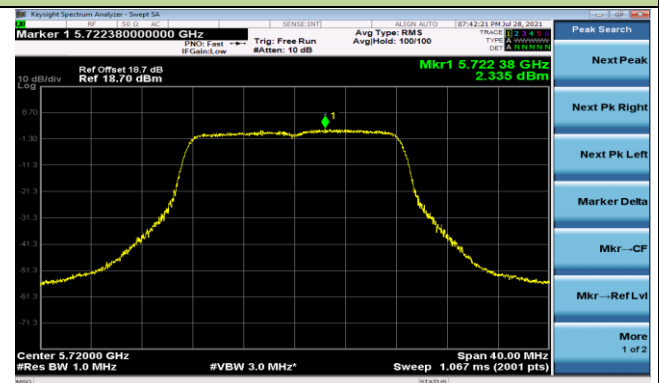

Channel 64 (5320MHz)

802.11a Power Spectral Density - Ant 2

Channel 100 (5500MHz)

Channel 116 (5580MHz)

Channel 140 (5700MHz)

Channel 144 (5720MHz)

Channel 149 (5745MHz)

Channel 157 (5785MHz)

Channel 165 (5825MHz)

802.11ac-VHT20 Power Spectral Density - Ant 2

Channel 36 (5180MHz)

Channel 44 (5220MHz)

Channel 48 (5240MHz)

Channel 52 (5260MHz)

Channel 60 (5300MHz)

Channel 64 (5320MHz)