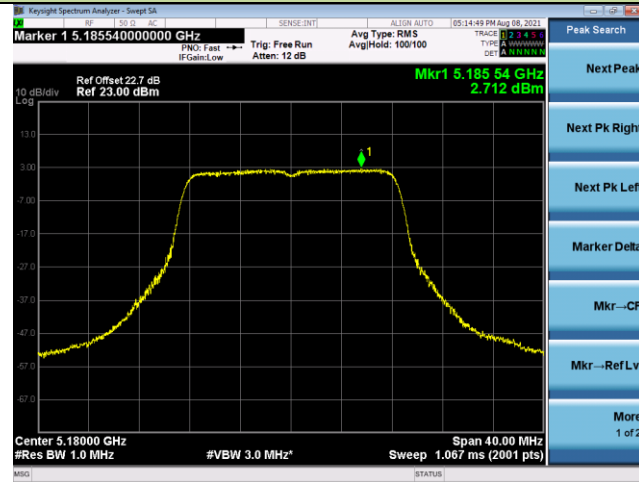

Channel 138 (5690MHz)

Channel 155 (5775MHz)

802.11a Power Spectral Density - Ant 2

Channel 36 (5180MHz)

Channel 44 (5220MHz)

Channel 48 (5240MHz)

Channel 52 (5260MHz)

Channel 60 (5300MHz)

Channel 64 (5320MHz)

802.11a Power Spectral Density - Ant 2

Channel 100 (5500MHz)

Channel 116 (5580MHz)

Channel 140 (5700MHz)

Channel 144 (5720MHz)

Channel 149 (5745MHz)

Channel 157 (5785MHz)