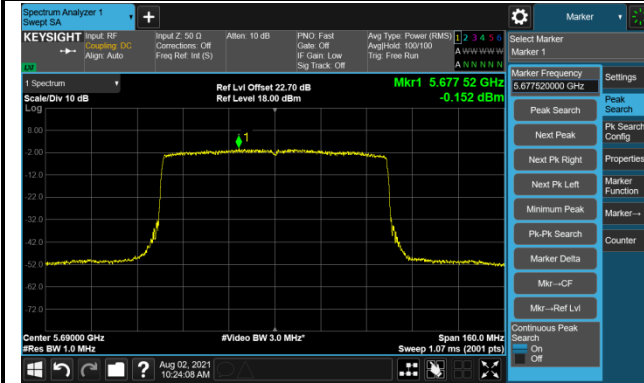

Channel 142 (5710MHz)

Channel 151 (5755MHz)

Channel 159 (5795MHz)

802.11ax-HE80 Power Spectral Density - Ant 1

Channel 42 (5210MHz)

Channel 58 (5290MHz)

Channel 106 (5530MHz)

Channel 122 (5610MHz)

Channel 138 (5690MHz)

Channel 155 (5775MHz)

802.11a Power Spectral Density - Ant 2

Channel 36 (5180MHz)

Channel 44 (5220MHz)

Channel 48 (5240MHz)

Channel 52 (5260MHz)

Channel 60 (5300MHz)