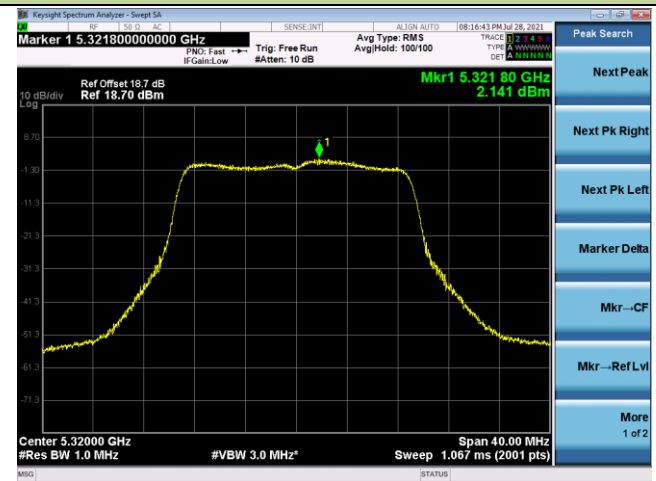

Channel 165 (5825MHz)

802.11ac-VHT20 Power Spectral Density - Ant 2

Channel 36 (5180MHz)

Channel 44 (5220MHz)

Channel 48 (5240MHz)

Channel 52 (5260MHz)

Channel 60 (5300MHz)

Channel 64 (5320MHz)

802.11ac-VHT20 Power Spectral Density - Ant 2

Channel 100 (5500MHz)

Channel 116 (5580MHz)

Channel 140 (5700MHz)

Channel 144 (5720MHz)

Channel 149 (5745MHz)

Channel 157 (5785MHz)

Channel 165 (5825MHz)