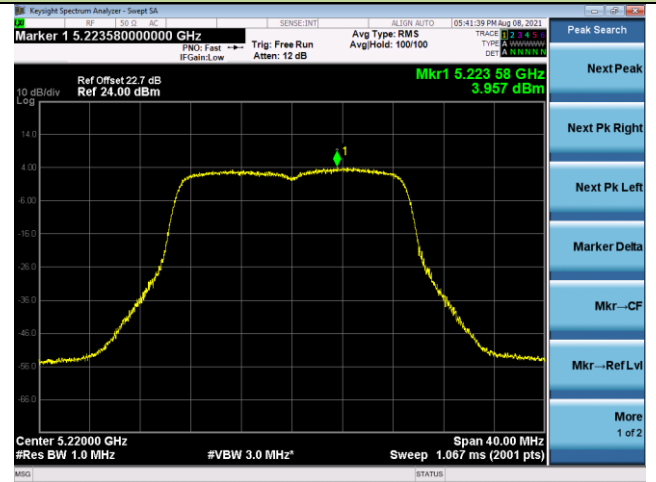

Channel 165 (5825MHz)

802.11ac-VHT20 Power Spectral Density - Ant 2

Channel 36 (5180MHz)

Channel 44 (5220MHz)

Channel 48 (5240MHz)

Channel 52 (5260MHz)

Channel 60 (5300MHz)

Channel 64 (5320MHz)

802.11ac-VHT20 Power Spectral Density - Ant 2

Channel 100 (5500MHz)

Channel 116 (5580MHz)

Channel 140 (5700MHz)

Channel 144 (5720MHz)

Channel 149 (5745MHz)

Channel 157 (5785MHz)

Channel 165 (5825MHz)