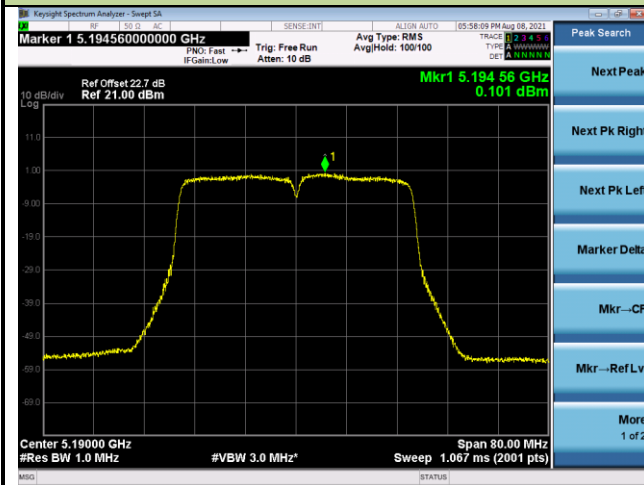

802.11ac-VHT40 Power Spectral Density - Ant 2

Channel 38 (5190MHz)