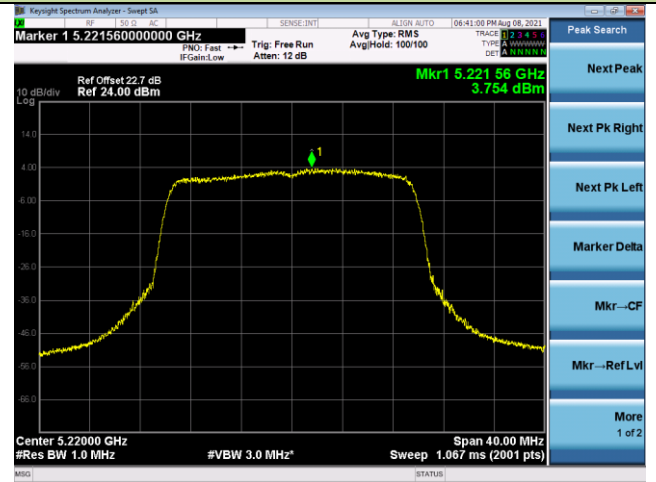

802.11ax-HE20 Power Spectral Density - Ant 1

Channel 36 (5180MHz)

Channel 44 (5220MHz)

Channel 48 (5240MHz)

Channel 52 (5260MHz)

Channel 60 (5300MHz)

Channel 64 (5320MHz)

802.11ax-HE20 Power Spectral Density - Ant 1