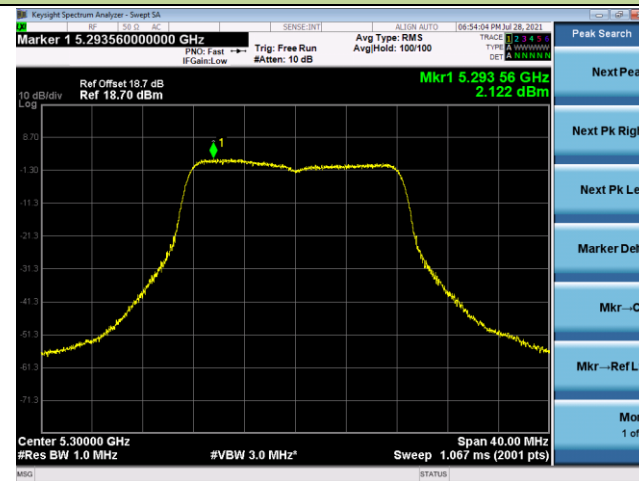

Channel 138 (5690MHz)

Channel 155 (5775MHz)

802.11a Power Spectral Density - Ant 2

Channel 36 (5180MHz)

Channel 44 (5220MHz)

Channel 48 (5240MHz)

Channel 52 (5260MHz)

Channel 60 (5300MHz)

Channel 64 (5320MHz)

802.11a Power Spectral Density - Ant 2

Channel 100 (5500MHz)

Channel 116 (5580MHz)

Channel 140 (5700MHz)

Channel 144 (5720MHz)

Channel 149 (5745MHz)

Channel 157 (5785MHz)