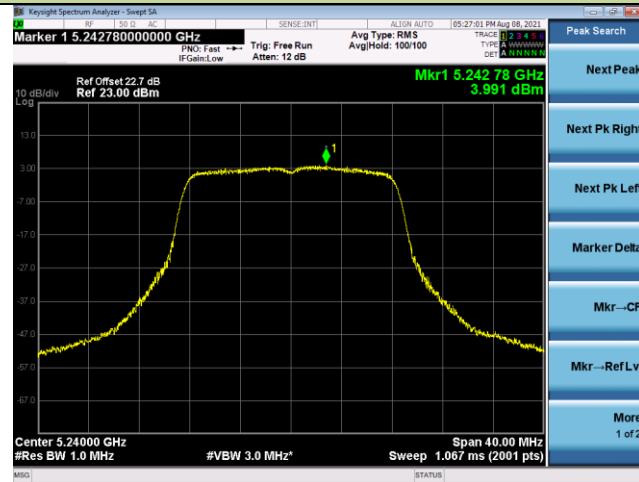

Channel 138 (5690MHz)

Channel 155 (5775MHz)

802.11a Power Spectral Density - Ant 2

Channel 36 (5180MHz)

Channel 44 (5220MHz)

Channel 48 (5240MHz)

Channel 52 (5260MHz)

Channel 60 (5300MHz)

Channel 64 (5320MHz)

802.11a Power Spectral Density - Ant 2

Channel 100 (5500MHz)

Channel 116 (5580MHz)

Channel 140 (5700MHz)

Channel 144 (5720MHz)

Channel 149 (5745MHz)

Channel 157 (5785MHz)