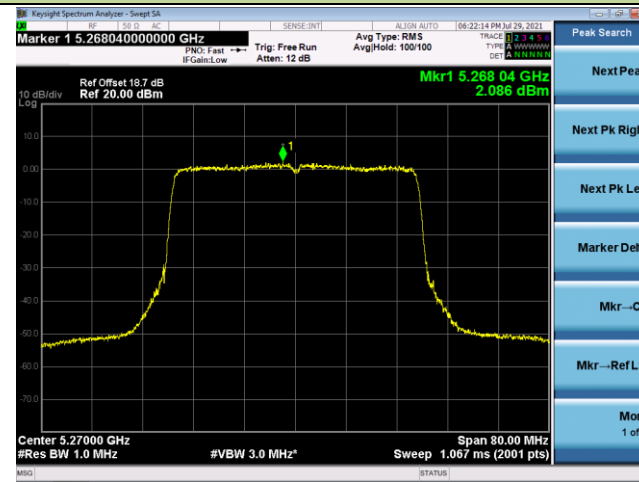

Channel 54 (5270MHz)