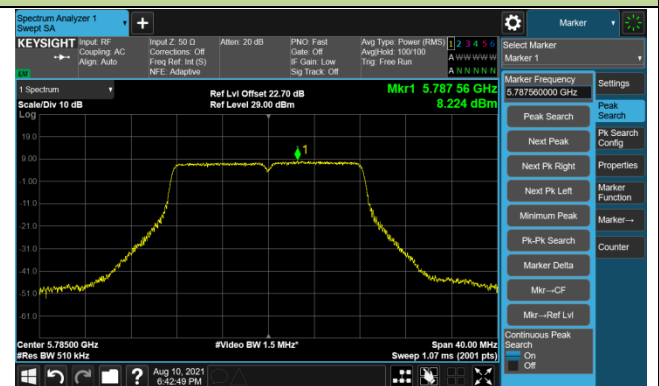

Channel 64 (5320MHz)

802.11a Power Spectral Density - Ant 2

Channel 100 (5500MHz)

Channel 116 (5580MHz)

Channel 140 (5700MHz)

Channel 144 (5720MHz)

Channel 149 (5745MHz)

Channel 157 (5785MHz)

Channel 165 (5825MHz)

802.11ac-VHT20 Power Spectral Density - Ant 2

Channel 36 (5180MHz)

Channel 44 (5220MHz)

Channel 48 (5240MHz)

Channel 52 (5260MHz)

Channel 60 (5300MHz)

Channel 64 (5320MHz)