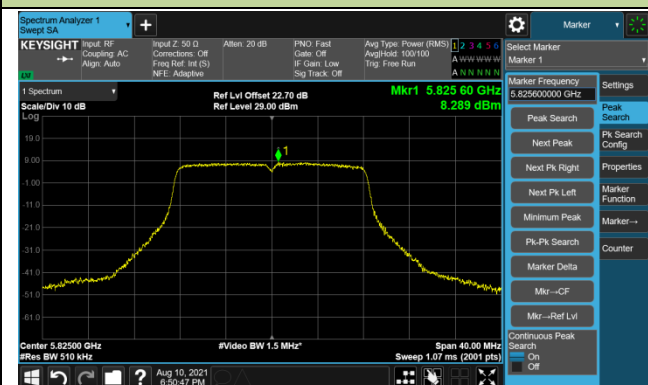

Channel 138 (5690MHz)

Channel 155 (5775MHz)

802.11a Power Spectral Density - Ant 2

Channel 36 (5180MHz)

Channel 44 (5220MHz)

Channel 48 (5240MHz)

Channel 52 (5260MHz)

Channel 60 (5300MHz)

Channel 64 (5320MHz)

802.11a Power Spectral Density - Ant 2

Channel 100 (5500MHz)

Channel 116 (5580MHz)

Channel 140 (5700MHz)

Channel 144 (5720MHz)

Channel 149 (5745MHz)

Channel 157 (5785MHz)

Channel 165 (5825MHz)

802.11ac-VHT20 Power Spectral Density - Ant 2

Channel 36 (5180MHz)

Channel 44 (5220MHz)

Channel 48 (5240MHz)

Channel 52 (5260MHz)

Channel 60 (5300MHz)

Channel 64 (5320MHz)