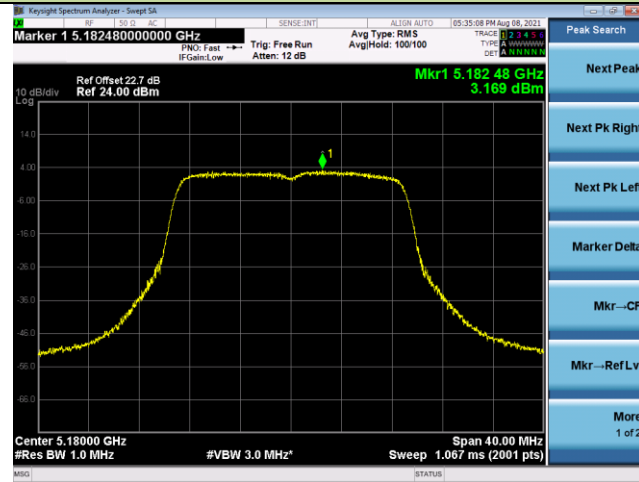

Channel 64 (5320MHz)

802.11a Power Spectral Density - Ant 2

Channel 100 (5500MHz)

Channel 116 (5580MHz)

Channel 140 (5700MHz)

Channel 144 (5720MHz)

Channel 149 (5745MHz)

Channel 157 (5785MHz)

Channel 165 (5825MHz)

802.11ac-VHT20 Power Spectral Density - Ant 2

Channel 36 (5180MHz)

Channel 44 (5220MHz)

Channel 48 (5240MHz)

Channel 52 (5260MHz)

Channel 60 (5300MHz)

Channel 64 (5320MHz)