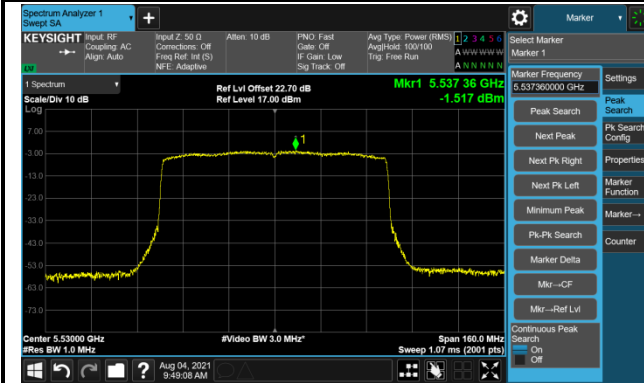

Channel 142 (5710MHz)

Channel 151 (5755MHz)

Channel 159 (5795MHz)

802.11ax-HE80 Power Spectral Density - Ant 1

Channel 42 (5210MHz)

Channel 58 (5290MHz)

Channel 106 (5530MHz)

Channel 122 (5610MHz)

Channel 138 (5690MHz)

Channel 155 (5775MHz)

802.11a Power Spectral Density - Ant 2

Channel 36 (5180MHz)

Channel 44 (5220MHz)

Channel 48 (5240MHz)

Channel 52 (5260MHz)

Channel 60 (5300MHz)