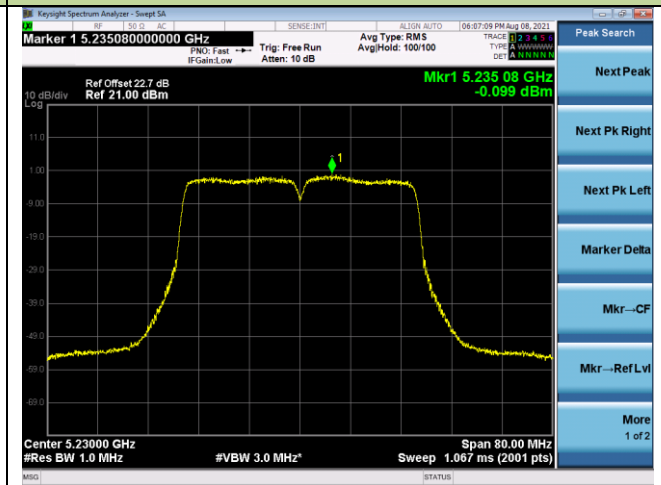

Channel 46 (5230MHz)