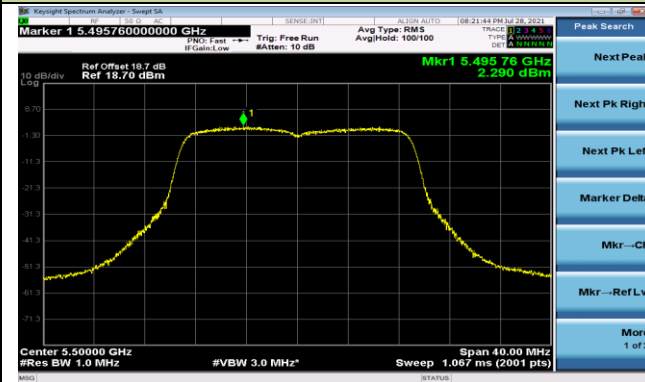

Channel 165 (5825MHz)

802.11ac-VHT20 Power Spectral Density - Ant 2

Channel 36 (5180MHz)

Channel 44 (5220MHz)

Channel 48 (5240MHz)

Channel 52 (5260MHz)

Channel 60 (5300MHz)

Channel 64 (5320MHz)

802.11ac-VHT20 Power Spectral Density - Ant 2

Channel 100 (5500MHz)

Channel 116 (5580MHz)

Channel 140 (5700MHz)

Channel 144 (5720MHz)

Channel 149 (5745MHz)

Channel 157 (5785MHz)

Channel 165 (5825MHz)