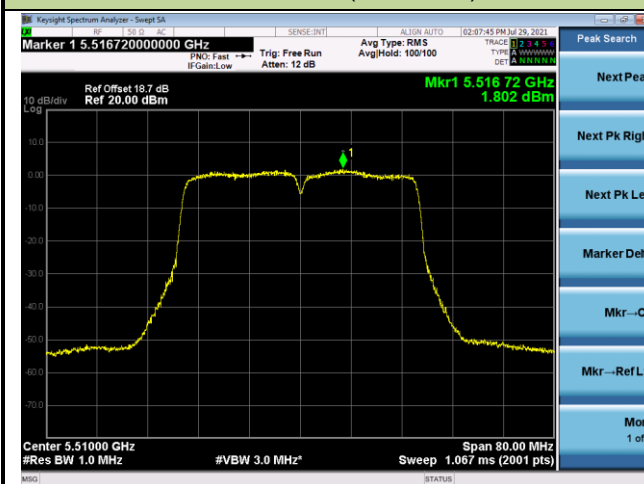

802.11ac-VHT40 Power Spectral Density - Ant 2

Channel 38 (5190MHz)

Channel 46 (5230MHz)

Channel 54 (5270MHz)

Channel 62 (5310MHz)

Channel 102 (5510MHz)

Channel 110 (5550MHz)