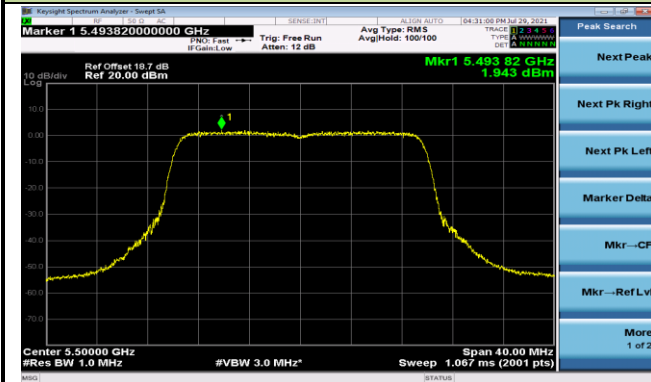

802.11ax-HE20 Power Spectral Density - Ant 1

Channel 36 (5180MHz)

Channel 44 (5220MHz)

Channel 48 (5240MHz)

Channel 52 (5260MHz)

Channel 60 (5300MHz)

Channel 64 (5320MHz)

802.11ax-HE20 Power Spectral Density - Ant 1

Channel 100 (5500MHz)

Channel 116 (5580MHz)

Channel 140 (5700MHz)

Channel 144 (5720MHz)

Channel 149 (5745MHz)

Channel 157 (5785MHz)

Channel 165 (5825MHz)

802.11ax-HE40 Power Spectral Density - Ant 1