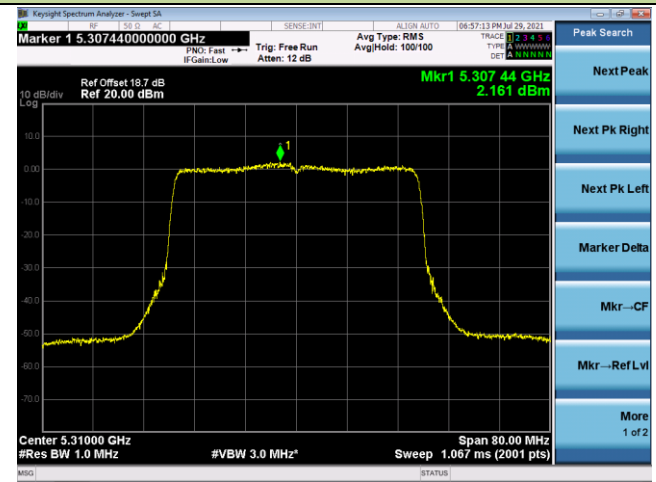

Channel 38 (5190MHz)

Channel 46 (5230MHz)

Channel 54 (5270MHz)

Channel 62 (5310MHz)

Channel 102 (5510MHz)

Channel 110 (5550MHz)

802.11ax-HE40 Power Spectral Density - Ant 1

Channel 134 (5670MHz)

Channel 142 (5710MHz)

Channel 151 (5755MHz)

Channel 159 (5795MHz)

802.11ax-HE80 Power Spectral Density - Ant 1

Channel 42 (5210MHz)

Channel 58 (5290MHz)

Channel 106 (5530MHz)

Channel 122 (5610MHz)