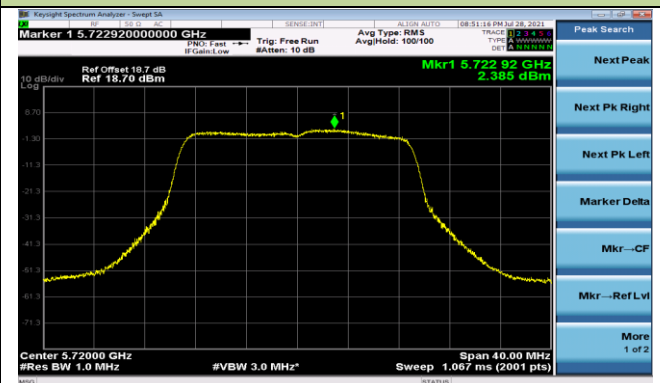

802.11ac-VHT20 Power Spectral Density - Ant 2

Channel 100 (5500MHz)

Channel 116 (5580MHz)

Channel 140 (5700MHz)

Channel 144 (5720MHz)

Channel 149 (5745MHz)

Channel 157 (5785MHz)

Channel 165 (5825MHz)