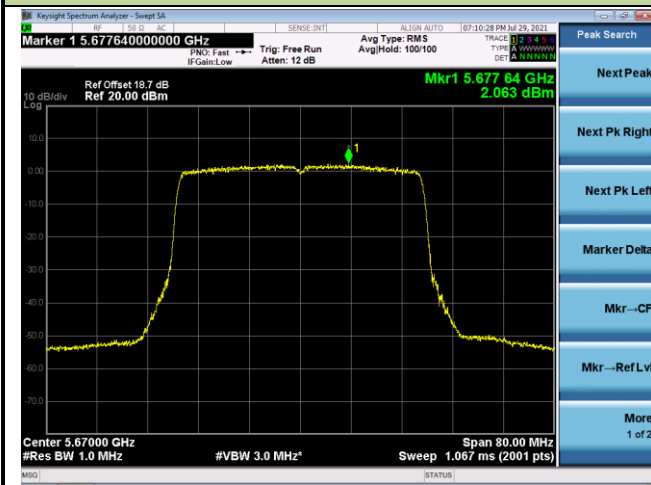

Channel 38 (5190MHz)

Channel 46 (5230MHz)

Channel 54 (5270MHz)

Channel 62 (5310MHz)

Channel 102 (5510MHz)

Channel 110 (5550MHz)

802.11ax-HE40 Power Spectral Density - Ant 1

Channel 134 (5670MHz)

Channel 142 (5710MHz)

Channel 151 (5755MHz)

Channel 159 (5795MHz)

802.11ax-HE80 Power Spectral Density - Ant 1

Channel 42 (5210MHz)

Channel 58 (5290MHz)

Channel 106 (5530MHz)

Channel 122 (5610MHz)