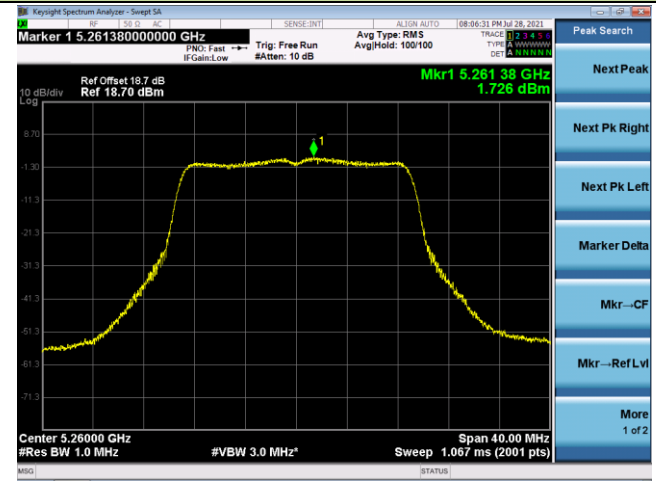

Channel 165 (5825MHz)

802.11ac-VHT20 Power Spectral Density - Ant 2

Channel 36 (5180MHz)

Channel 44 (5220MHz)

Channel 48 (5240MHz)

Channel 52 (5260MHz)

Channel 60 (5300MHz)

Channel 64 (5320MHz)