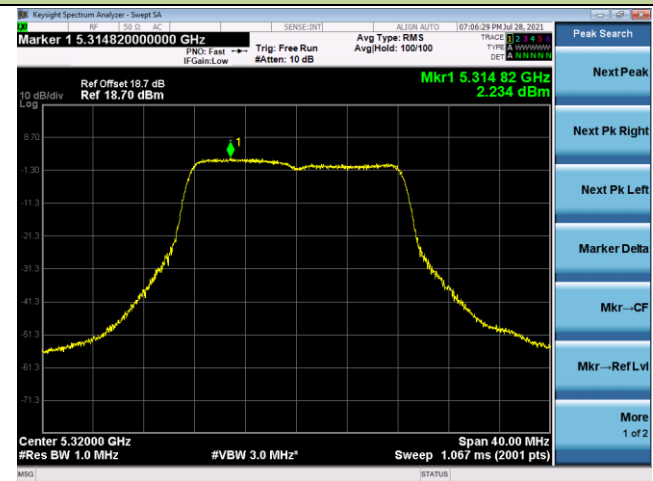

Channel 64 (5320MHz)