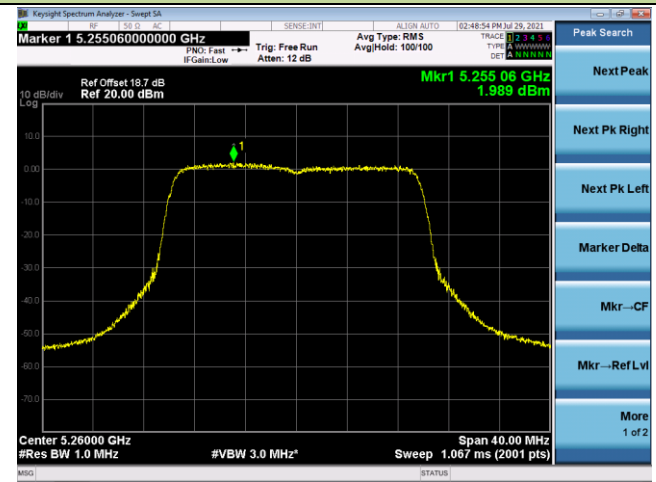

802.11ax-HE20 Power Spectral Density - Ant 1

Channel 36 (5180MHz)

Channel 44 (5220MHz)

Channel 48 (5240MHz)

Channel 52 (5260MHz)

Channel 60 (5300MHz)

Channel 64 (5320MHz)

802.11ax-HE20 Power Spectral Density - Ant 1

Channel 100 (5500MHz)

Channel 116 (5580MHz)

Channel 140 (5700MHz)

Channel 144 (5720MHz)

Channel 149 (5745MHz)

Channel 157 (5785MHz)

Channel 165 (5825MHz)

802.11ax-HE40 Power Spectral Density - Ant 1