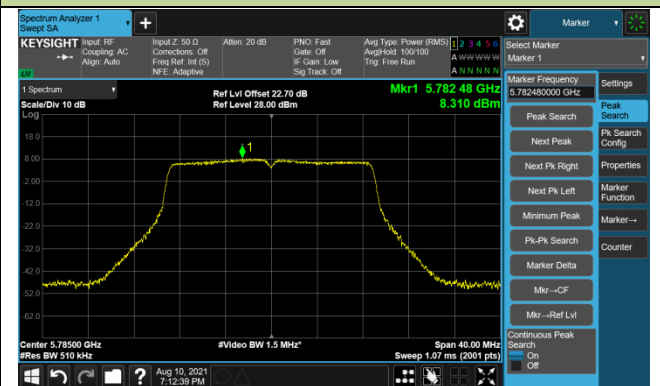

Channel 165 (5825MHz)

802.11ac-VHT20 Power Spectral Density - Ant 2

Channel 36 (5180MHz)

Channel 44 (5220MHz)

Channel 48 (5240MHz)

Channel 52 (5260MHz)

Channel 60 (5300MHz)

Channel 64 (5320MHz)

802.11ac-VHT20 Power Spectral Density - Ant 2

Channel 100 (5500MHz)

Channel 116 (5580MHz)

Channel 140 (5700MHz)

Channel 144 (5720MHz)

Channel 149 (5745MHz)

Channel 157 (5785MHz)

Channel 165 (5825MHz)

802.11ac-VHT40 Power Spectral Density - Ant 2

Channel 38 (5190MHz)

Channel 46 (5230MHz)

Channel 54 (5270MHz)

Channel 62 (5310MHz)

Channel 102 (5510MHz)

Channel 110 (5550MHz)