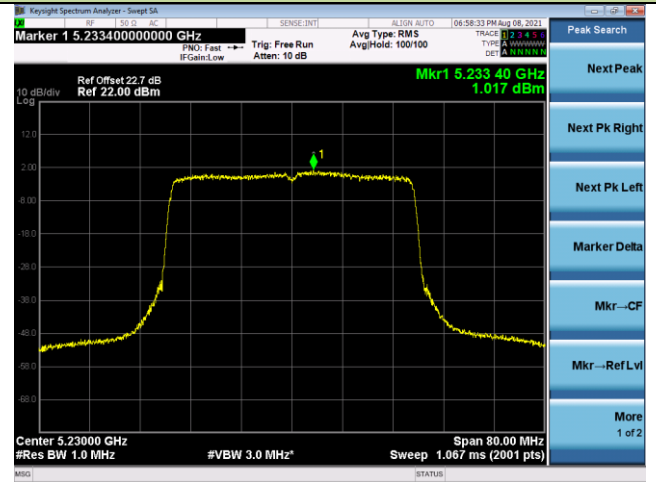

Channel 46 (5230MHz)