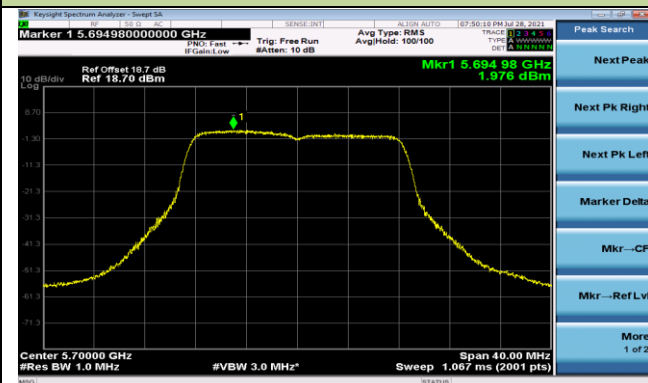

Channel 64 (5320MHz)

802.11a Power Spectral Density - Ant 2

Channel 100 (5500MHz)

Channel 116 (5580MHz)

Channel 140 (5700MHz)

Channel 144 (5720MHz)

Channel 149 (5745MHz)

Channel 157 (5785MHz)

Channel 165 (5825MHz)

802.11ac-VHT20 Power Spectral Density - Ant 2

Channel 36 (5180MHz)

Channel 44 (5220MHz)

Channel 48 (5240MHz)

Channel 52 (5260MHz)

Channel 60 (5300MHz)

Channel 64 (5320MHz)