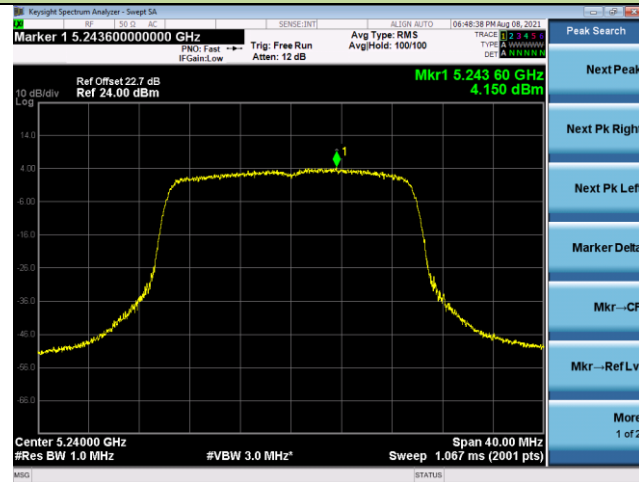

802.11ax-HE20 Power Spectral Density - Ant 1

Channel 36 (5180MHz)

Channel 44 (5220MHz)

Channel 48 (5240MHz)

Channel 52 (5260MHz)

Channel 60 (5300MHz)

Channel 64 (5320MHz)

802.11ax-HE20 Power Spectral Density - Ant 1