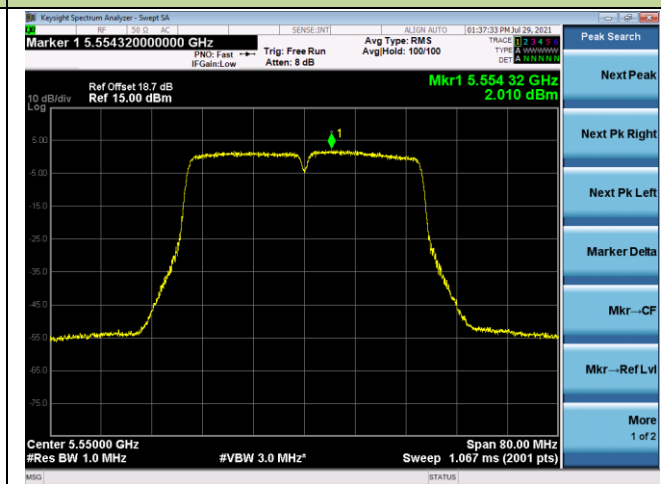

Channel 165 (5825MHz)

802.11ac-VHT40 Power Spectral Density - Ant 1

Channel 38 (5190MHz)

Channel 46 (5230MHz)

Channel 54 (5270MHz)

Channel 62 (5310MHz)

Channel 102 (5510MHz)

Channel 110 (5550MHz)

802.11ac-VHT40 Power Spectral Density - Ant 1

Channel 134 (5670MHz)

Channel 142 (5710MHz)

Channel 151 (5755MHz)

Channel 159 (5795MHz)

802.11ac-VHT80 Power Spectral Density - Ant 1

Channel 42 (5210MHz)

Channel 58 (5290MHz)