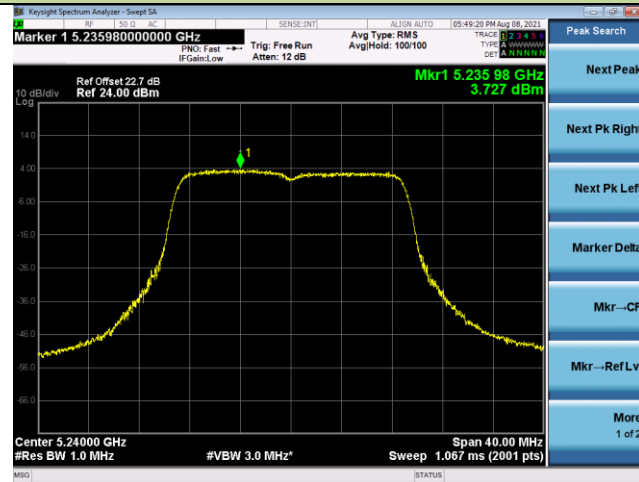

Channel 157 (5785MHz)

Channel 165 (5825MHz)

802.11ac-VHT20 Power Spectral Density - Ant 1

Channel 36 (5180MHz)

Channel 44 (5220MHz)

Channel 48 (5240MHz)

Channel 52 (5260MHz)

Channel 60 (5300MHz)