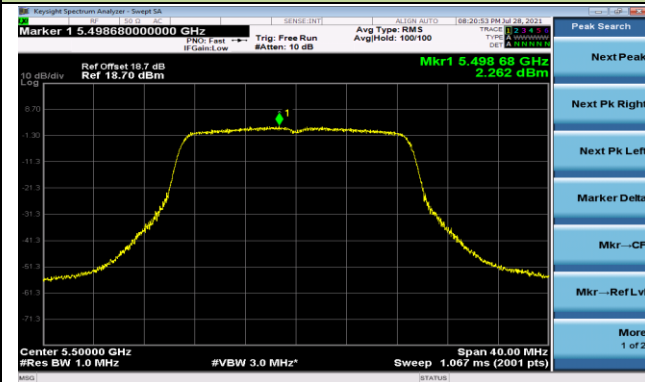

Channel 157 (5785MHz)

Channel 165 (5825MHz)

802.11ac-VHT20 Power Spectral Density - Ant 1

Channel 36 (5180MHz)

Channel 44 (5220MHz)

Channel 48 (5240MHz)

Channel 52 (5260MHz)

Channel 60 (5300MHz)

Channel 64 (5320MHz)

802.11ac-VHT20 Power Spectral Density - Ant 1

Channel 100 (5500MHz)

Channel 116 (5580MHz)

Channel 140 (5700MHz)

Channel 144 (5720MHz)

Channel 149 (5745MHz)

Channel 157 (5785MHz)