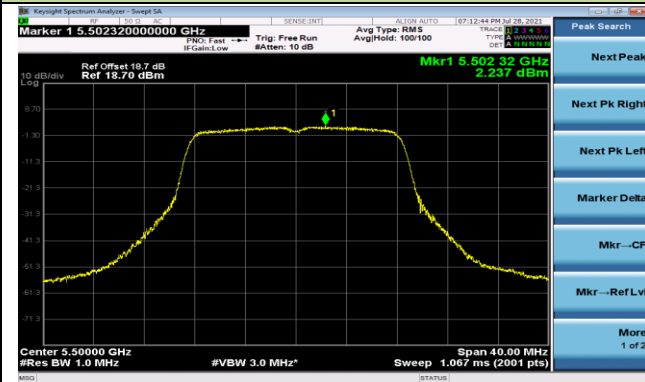

Channel 60 (5300MHz)

Channel 64 (5320MHz)

802.11a Power Spectral Density - Ant 1

Channel 100 (5500MHz)

Channel 116 (5580MHz)

Channel 140 (5700MHz)

Channel 144 (5720MHz)

Channel 149 (5745MHz)

Channel 157 (5785MHz)

Channel 165 (5825MHz)

802.11ac-VHT20 Power Spectral Density - Ant 1

Channel 36 (5180MHz)

Channel 44 (5220MHz)

Channel 48 (5240MHz)

Channel 52 (5260MHz)

Channel 60 (5300MHz)