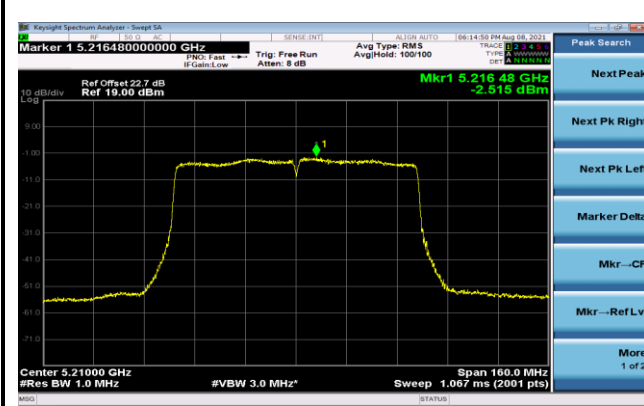

802.11ac-VHT40 Power Spectral Density - Ant 1

Channel 134 (5670MHz)

Channel 142 (5710MHz)

Channel 151 (5755MHz)

Channel 159 (5795MHz)

802.11ac-VHT80 Power Spectral Density - Ant 1

Channel 42 (5210MHz)

Channel 58 (5290MHz)

Channel 106 (5530MHz)

Channel 122 (5610MHz)

Channel 138 (5690MHz)

Channel 155 (5775MHz)