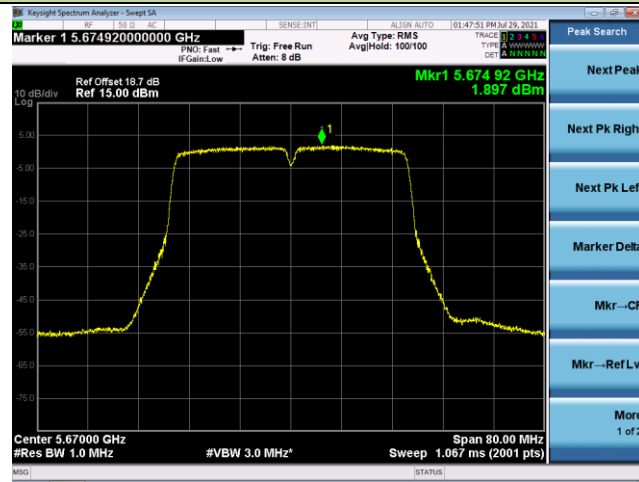

Channel 165 (5825MHz)

802.11ac-VHT40 Power Spectral Density - Ant 1

Channel 38 (5190MHz)

Channel 46 (5230MHz)

Channel 54 (5270MHz)

Channel 62 (5310MHz)

Channel 102 (5510MHz)

Channel 110 (5550MHz)

802.11ac-VHT40 Power Spectral Density - Ant 1

Channel 134 (5670MHz)

Channel 142 (5710MHz)

Channel 151 (5755MHz)

Channel 159 (5795MHz)

802.11ac-VHT80 Power Spectral Density - Ant 1

Channel 42 (5210MHz)

Channel 58 (5290MHz)