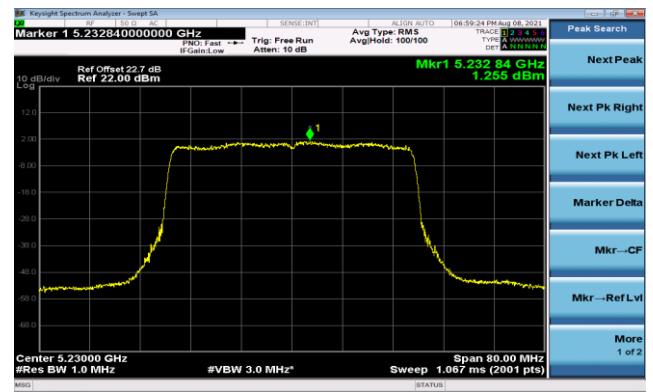

802.11ax-HE40 Power Spectral Density - Ant 0

Channel 38 (5190MHz)

Channel 46 (5230MHz)

Channel 54 (5270MHz)

Channel 62 (5310MHz)

Channel 102 (5510MHz)

Channel 110 (5550MHz)

802.11ax-HE40 Power Spectral Density - Ant 0

Channel 134 (5670MHz)

Channel 142 (5710MHz)

Channel 151 (5755MHz)

Channel 159 (5795MHz)

802.11ax-HE80 Power Spectral Density - Ant 0

Channel 42 (5210MHz)

Channel 58 (5290MHz)

Channel 106 (5530MHz)