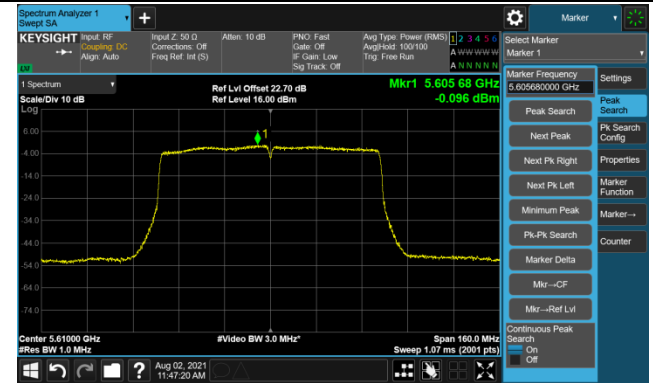

Channel 165 (5825MHz)

802.11ac-VHT40 Power Spectral Density - Ant 1

Channel 38 (5190MHz)

Channel 46 (5230MHz)

Channel 54 (5270MHz)

Channel 62 (5310MHz)

Channel 102 (5510MHz)

Channel 110 (5550MHz)

802.11ac-VHT40 Power Spectral Density - Ant 1

Channel 134 (5670MHz)

Channel 142 (5710MHz)

Channel 151 (5755MHz)

Channel 159 (5795MHz)

802.11ac-VHT80 Power Spectral Density - Ant 1

Channel 42 (5210MHz)

Channel 58 (5290MHz)

Channel 106 (5530MHz)

Channel 122 (5610MHz)

Channel 138 (5690MHz)

Channel 155 (5775MHz)