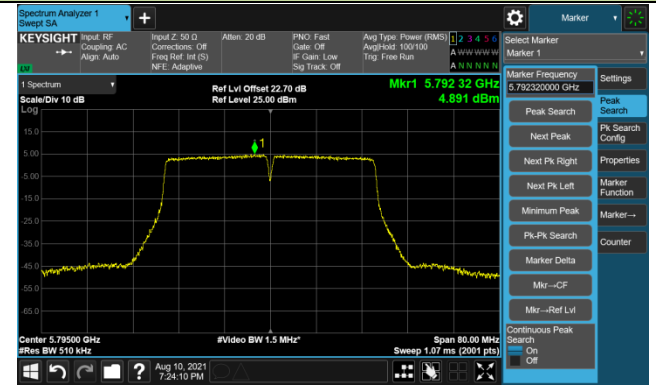

802.11ac-VHT40 Power Spectral Density - Ant 1

Channel 134 (5670MHz)

Channel 142 (5710MHz)

Channel 151 (5755MHz)

Channel 159 (5795MHz)

802.11ac-VHT80 Power Spectral Density - Ant 1

Channel 42 (5210MHz)

Channel 58 (5290MHz)