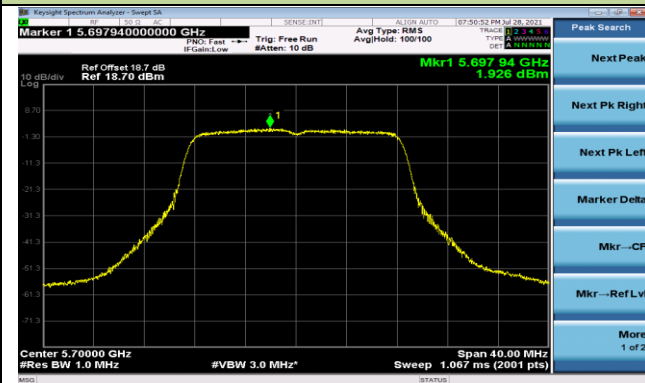

Channel 60 (5300MHz)

Channel 64 (5320MHz)

802.11a Power Spectral Density - Ant 1

Channel 100 (5500MHz)

Channel 116 (5580MHz)

Channel 140 (5700MHz)

Channel 144 (5720MHz)

Channel 149 (5745MHz)

Channel 157 (5785MHz)

Channel 165 (5825MHz)

802.11ac-VHT20 Power Spectral Density - Ant 1

Channel 36 (5180MHz)

Channel 44 (5220MHz)

Channel 48 (5240MHz)

Channel 52 (5260MHz)

Channel 60 (5300MHz)