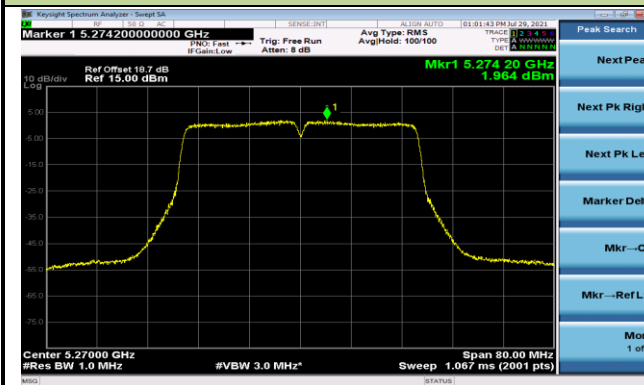

Channel 165 (5825MHz)

802.11ac-VHT40 Power Spectral Density - Ant 1

Channel 38 (5190MHz)

Channel 46 (5230MHz)

Channel 54 (5270MHz)

Channel 62 (5310MHz)

Channel 102 (5510MHz)

Channel 110 (5550MHz)

802.11ac-VHT40 Power Spectral Density - Ant 1

Channel 134 (5670MHz)

Channel 142 (5710MHz)

Channel 151 (5755MHz)

Channel 159 (5795MHz)

802.11ac-VHT80 Power Spectral Density - Ant 1

Channel 42 (5210MHz)

Channel 58 (5290MHz)