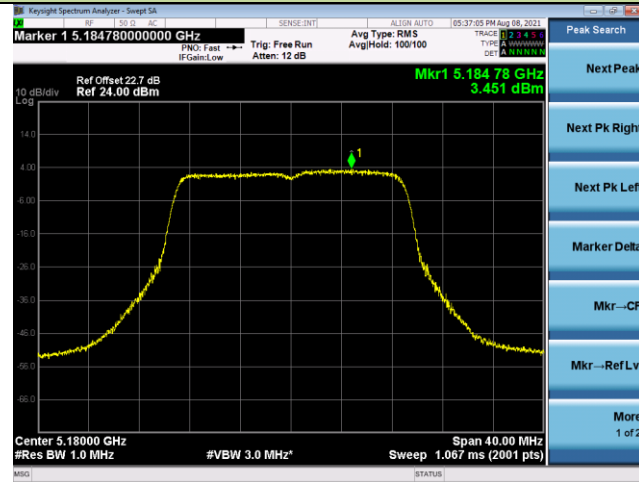

Channel 157 (5785MHz)

Channel 165 (5825MHz)

802.11ac-VHT20 Power Spectral Density - Ant 1

Channel 36 (5180MHz)

Channel 44 (5220MHz)

Channel 48 (5240MHz)

Channel 52 (5260MHz)

Channel 60 (5300MHz)

Channel 64 (5320MHz)

802.11ac-VHT20 Power Spectral Density - Ant 1

Channel 100 (5500MHz)

Channel 116 (5580MHz)

Channel 140 (5700MHz)

Channel 144 (5720MHz)

Channel 149 (5745MHz)

Channel 157 (5785MHz)