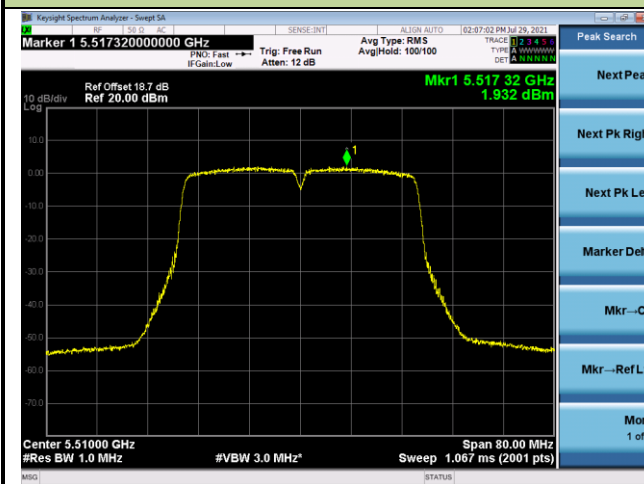

Channel 165 (5825MHz)

802.11ac-VHT40 Power Spectral Density - Ant 1

Channel 38 (5190MHz)

Channel 46 (5230MHz)

Channel 54 (5270MHz)

Channel 62 (5310MHz)

Channel 102 (5510MHz)

Channel 110 (5550MHz)

802.11ac-VHT40 Power Spectral Density - Ant 1

Channel 134 (5670MHz)

Channel 142 (5710MHz)

Channel 151 (5755MHz)

Channel 159 (5795MHz)

802.11ac-VHT80 Power Spectral Density - Ant 1

Channel 42 (5210MHz)

Channel 58 (5290MHz)