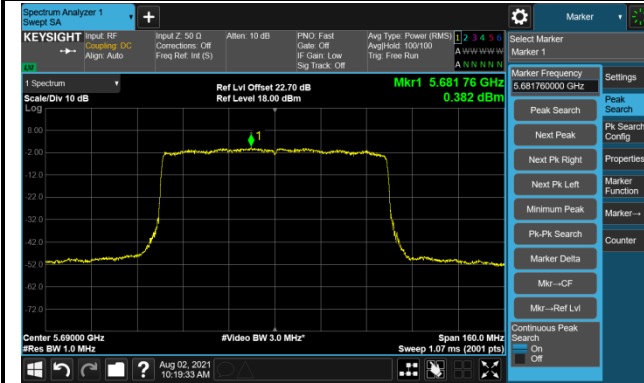

Channel 134 (5670MHz)

Channel 142 (5710MHz)

Channel 151 (5755MHz)

Channel 159 (5795MHz)

802.11ax-HE80 Power Spectral Density - Ant 0

Channel 42 (5210MHz)

Channel 58 (5290MHz)

Channel 106 (5530MHz)

Channel 122 (5610MHz)

Channel 138 (5690MHz)

Channel 155 (5775MHz)

802.11a Power Spectral Density - Ant 1

Channel 36 (5180MHz)

Channel 44 (5220MHz)

Channel 48 (5240MHz)

Channel 52 (5260MHz)