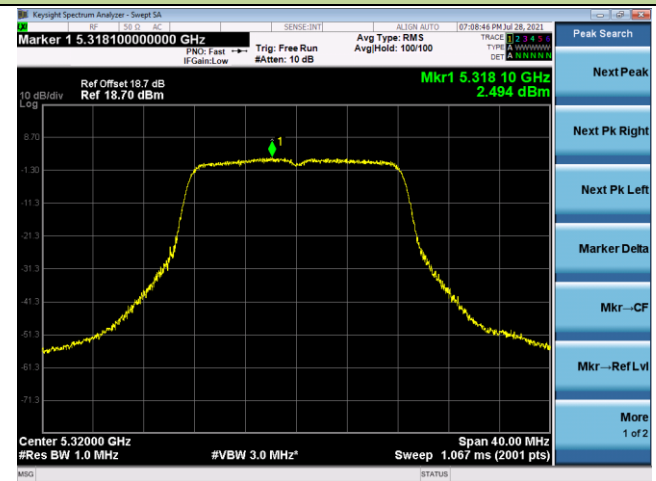

Channel 122 (5610MHz)

Channel 138 (5690MHz)

Channel 155 (5775MHz)

802.11a Power Spectral Density - Ant 1

Channel 36 (5180MHz)

Channel 44 (5220MHz)

Channel 48 (5240MHz)

Channel 52 (5260MHz)

Channel 60 (5300MHz)

Channel 64 (5320MHz)

802.11a Power Spectral Density - Ant 1

Channel 100 (5500MHz)

Channel 116 (5580MHz)

Channel 140 (5700MHz)

Channel 144 (5720MHz)

Channel 149 (5745MHz)