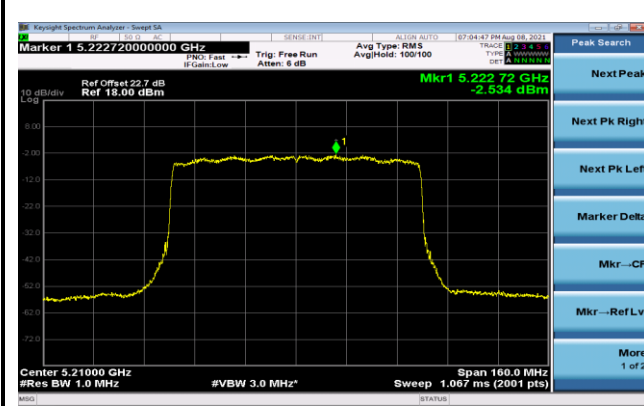

Channel 134 (5670MHz)

Channel 142 (5710MHz)

Channel 151 (5755MHz)

Channel 159 (5795MHz)

802.11ax-HE80 Power Spectral Density - Ant 0

Channel 42 (5210MHz)

Channel 58 (5290MHz)

Channel 106 (5530MHz)

Channel 122 (5610MHz)

Channel 138 (5690MHz)

Channel 155 (5775MHz)

802.11a Power Spectral Density - Ant 1

Channel 36 (5180MHz)

Channel 44 (5220MHz)

Channel 48 (5240MHz)

Channel 52 (5260MHz)