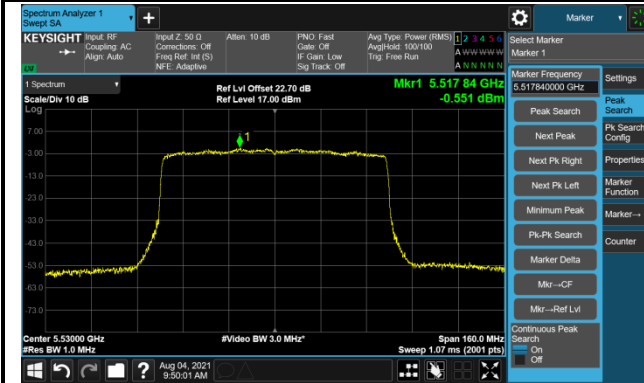

Channel 134 (5670MHz)

Channel 142 (5710MHz)

Channel 151 (5755MHz)

Channel 159 (5795MHz)

802.11ax-HE80 Power Spectral Density - Ant 0

Channel 42 (5210MHz)

Channel 58 (5290MHz)

Channel 106 (5530MHz)

Channel 122 (5610MHz)

Channel 138 (5690MHz)

Channel 155 (5775MHz)

802.11a Power Spectral Density - Ant 1

Channel 36 (5180MHz)

Channel 44 (5220MHz)

Channel 48 (5240MHz)

Channel 52 (5260MHz)