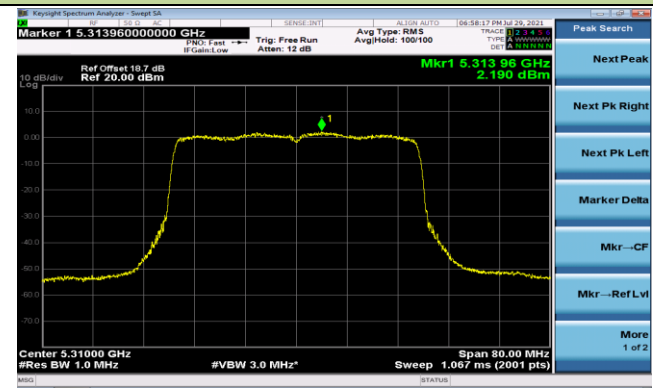

802.11ax-HE40 Power Spectral Density - Ant 0

Channel 38 (5190MHz)

Channel 46 (5230MHz)

Channel 54 (5270MHz)

Channel 62 (5310MHz)

Channel 102 (5510MHz)

Channel 110 (5550MHz)

802.11ax-HE40 Power Spectral Density - Ant 0

Channel 134 (5670MHz)

Channel 142 (5710MHz)

Channel 151 (5755MHz)

Channel 159 (5795MHz)

802.11ax-HE80 Power Spectral Density - Ant 0

Channel 42 (5210MHz)

Channel 58 (5290MHz)

Channel 106 (5530MHz)