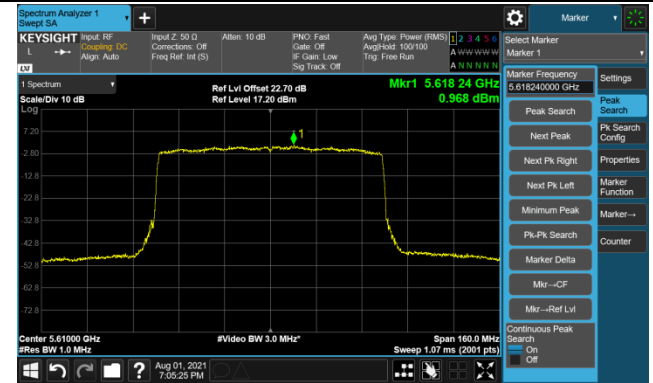

Channel 134 (5670MHz)

Channel 142 (5710MHz)

Channel 151 (5755MHz)

Channel 159 (5795MHz)

802.11ax-HE80 Power Spectral Density - Ant 0

Channel 42 (5210MHz)

Channel 58 (5290MHz)

Channel 106 (5530MHz)

Channel 122 (5610MHz)

Channel 138 (5690MHz)

Channel 155 (5775MHz)

802.11a Power Spectral Density - Ant 1

Channel 36 (5180MHz)

Channel 44 (5220MHz)

Channel 48 (5240MHz)

Channel 52 (5260MHz)