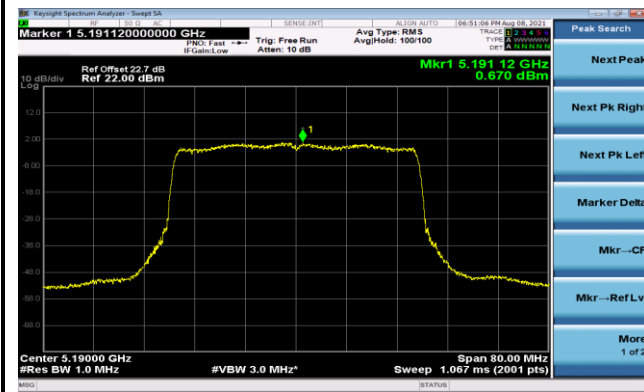

802.11ax-HE40 Power Spectral Density - Ant 0

Channel 38 (5190MHz)

Channel 46 (5230MHz)

Channel 54 (5270MHz)

Channel 62 (5310MHz)

Channel 102 (5510MHz)

Channel 110 (5550MHz)

802.11ax-HE40 Power Spectral Density - Ant 0

Channel 134 (5670MHz)

Channel 142 (5710MHz)

Channel 151 (5755MHz)

Channel 159 (5795MHz)

802.11ax-HE80 Power Spectral Density - Ant 0

Channel 42 (5210MHz)

Channel 58 (5290MHz)

Channel 106 (5530MHz)