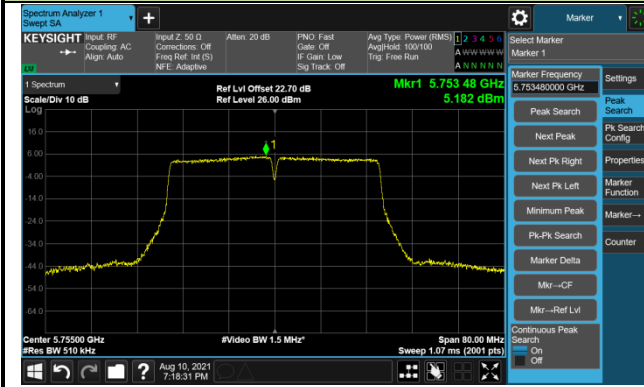

Channel 165 (5825MHz)

802.11ac-VHT40 Power Spectral Density - Ant 1

Channel 38 (5190MHz)

Channel 46 (5230MHz)

Channel 54 (5270MHz)

Channel 62 (5310MHz)

Channel 102 (5510MHz)

Channel 110 (5550MHz)

802.11ac-VHT40 Power Spectral Density - Ant 1

Channel 134 (5670MHz)

Channel 142 (5710MHz)

Channel 151 (5755MHz)

Channel 159 (5795MHz)

802.11ac-VHT80 Power Spectral Density - Ant 1

Channel 42 (5210MHz)

Channel 58 (5290MHz)

Channel 106 (5530MHz)

Channel 122 (5610MHz)

Channel 138 (5690MHz)

Channel 155 (5775MHz)