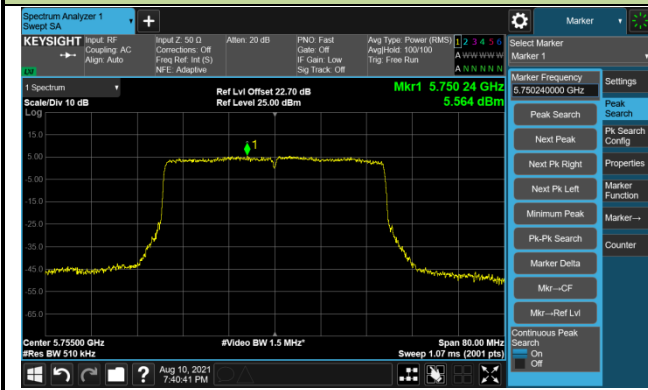

802.11ax-HE40 Power Spectral Density - Ant 0

Channel 38 (5190MHz)

Channel 46 (5230MHz)

Channel 54 (5270MHz)

Channel 62 (5310MHz)

Channel 102 (5510MHz)

Channel 110 (5550MHz)

802.11ax-HE40 Power Spectral Density - Ant 0

Channel 134 (5670MHz)

Channel 142 (5710MHz)

Channel 151 (5755MHz)

Channel 159 (5795MHz)

802.11ax-HE80 Power Spectral Density - Ant 0

Channel 42 (5210MHz)

Channel 58 (5290MHz)

Channel 106 (5530MHz)