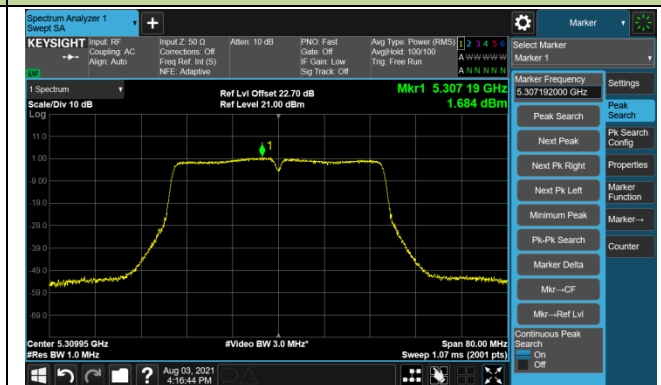

Channel 64 (5320MHz)

802.11ac-VHT20 Power Spectral Density - Ant 1

Channel 100 (5500MHz)

Channel 116 (5580MHz)

Channel 140 (5700MHz)

Channel 144 (5720MHz)

Channel 149 (5745MHz)

Channel 157 (5785MHz)

Channel 165 (5825MHz)

802.11ac-VHT40 Power Spectral Density - Ant 1

Channel 38 (5190MHz)

Channel 46 (5230MHz)

Channel 54 (5270MHz)

Channel 62 (5310MHz)

Channel 102 (5510MHz)

Channel 110 (5550MHz)

802.11ac-VHT40 Power Spectral Density - Ant 1

Channel 134 (5670MHz)

Channel 142 (5710MHz)

Channel 151 (5755MHz)

Channel 159 (5795MHz)

802.11ac-VHT80 Power Spectral Density - Ant 1

Channel 42 (5210MHz)

Channel 58 (5290MHz)