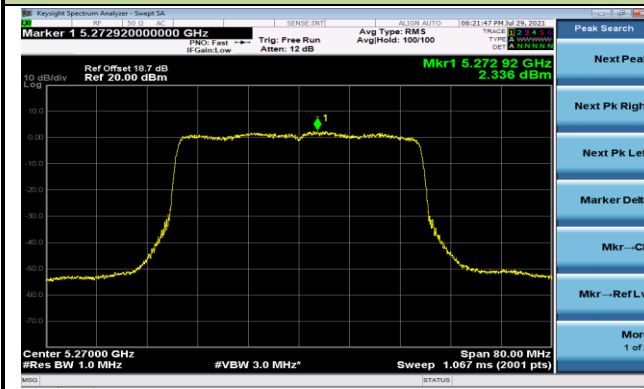

802.11ax-HE40 Power Spectral Density - Ant 0

Channel 38 (5190MHz)

Channel 46 (5230MHz)

Channel 54 (5270MHz)

Channel 62 (5310MHz)

Channel 102 (5510MHz)

Channel 110 (5550MHz)

802.11ax-HE40 Power Spectral Density - Ant 0

Channel 134 (5670MHz)

Channel 142 (5710MHz)

Channel 151 (5755MHz)

Channel 159 (5795MHz)

802.11ax-HE80 Power Spectral Density - Ant 0

Channel 42 (5210MHz)

Channel 58 (5290MHz)

Channel 106 (5530MHz)