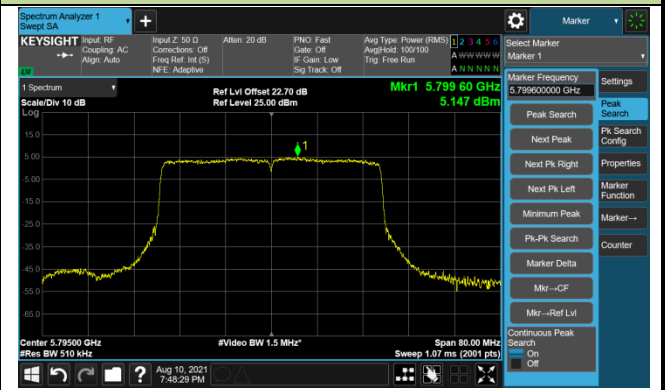

Channel 134 (5670MHz)

Channel 142 (5710MHz)

Channel 151 (5755MHz)

Channel 159 (5795MHz)

802.11ax-HE80 Power Spectral Density - Ant 0

Channel 42 (5210MHz)

Channel 58 (5290MHz)

Channel 106 (5530MHz)

Channel 122 (5610MHz)

Channel 138 (5690MHz)

Channel 155 (5775MHz)

802.11a Power Spectral Density - Ant 1

Channel 36 (5180MHz)

Channel 44 (5220MHz)

Channel 48 (5240MHz)

Channel 52 (5260MHz)