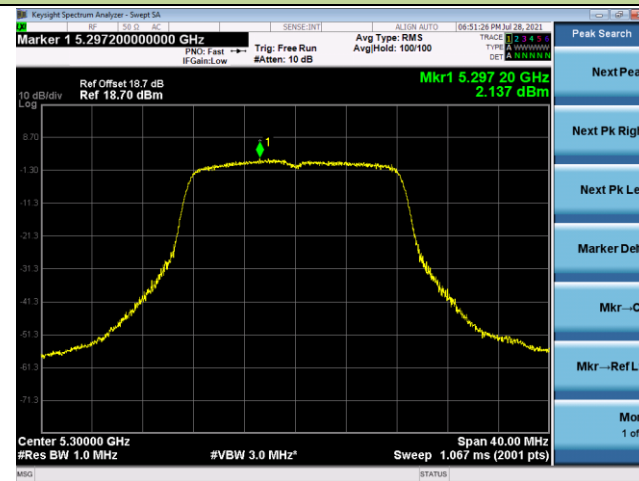

Channel 122 (5610MHz)

Channel 138 (5690MHz)

Channel 155 (5775MHz)

802.11a Power Spectral Density - Ant 1

Channel 36 (5180MHz)

Channel 44 (5220MHz)

Channel 48 (5240MHz)

Channel 52 (5260MHz)

Channel 60 (5300MHz)

Channel 64 (5320MHz)

802.11a Power Spectral Density - Ant 1

Channel 100 (5500MHz)

Channel 116 (5580MHz)

Channel 140 (5700MHz)

Channel 144 (5720MHz)

Channel 149 (5745MHz)