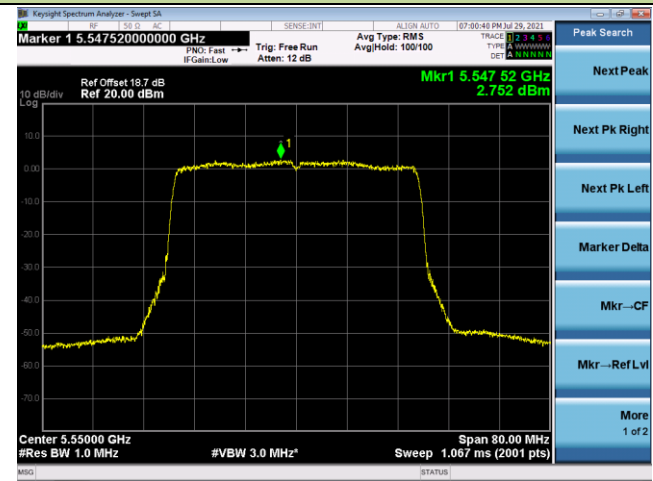

802.11ax-HE40 Power Spectral Density - Ant 0

Channel 38 (5190MHz)

Channel 46 (5230MHz)

Channel 54 (5270MHz)

Channel 62 (5310MHz)

Channel 102 (5510MHz)

Channel 110 (5550MHz)

802.11ax-HE40 Power Spectral Density - Ant 0

Channel 134 (5670MHz)

Channel 142 (5710MHz)

Channel 151 (5755MHz)

Channel 159 (5795MHz)

802.11ax-HE80 Power Spectral Density - Ant 0

Channel 42 (5210MHz)

Channel 58 (5290MHz)

Channel 106 (5530MHz)