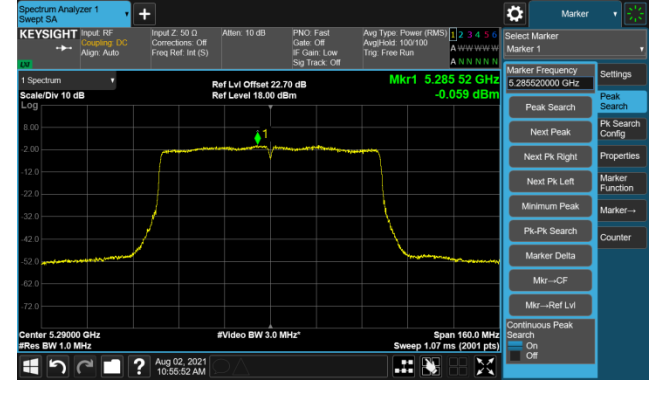

Channel 165 (5825MHz)

802.11ac-VHT40 Power Spectral Density - Ant 1

Channel 38 (5190MHz)

Channel 46 (5230MHz)

Channel 54 (5270MHz)

Channel 62 (5310MHz)

Channel 102 (5510MHz)

Channel 110 (5550MHz)

802.11ac-VHT40 Power Spectral Density - Ant 1

Channel 134 (5670MHz)

Channel 142 (5710MHz)

Channel 151 (5755MHz)

Channel 159 (5795MHz)

802.11ac-VHT80 Power Spectral Density - Ant 1

Channel 42 (5210MHz)

Channel 58 (5290MHz)

Channel 106 (5530MHz)

Channel 122 (5610MHz)

Channel 138 (5690MHz)

Channel 155 (5775MHz)