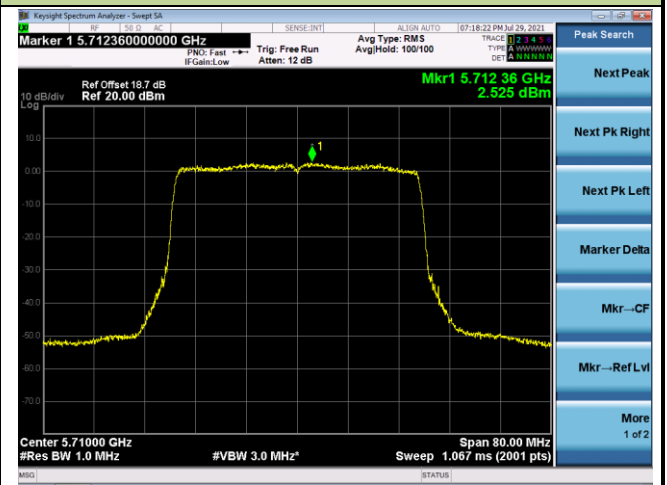

802.11ax-HE40 Power Spectral Density - Ant 0

Channel 38 (5190MHz)

Channel 46 (5230MHz)

Channel 54 (5270MHz)

Channel 62 (5310MHz)

Channel 102 (5510MHz)

Channel 110 (5550MHz)

802.11ax-HE40 Power Spectral Density - Ant 0

Channel 134 (5670MHz)

Channel 142 (5710MHz)

Channel 151 (5755MHz)

Channel 159 (5795MHz)

802.11ax-HE80 Power Spectral Density - Ant 0

Channel 42 (5210MHz)

Channel 58 (5290MHz)

Channel 106 (5530MHz)