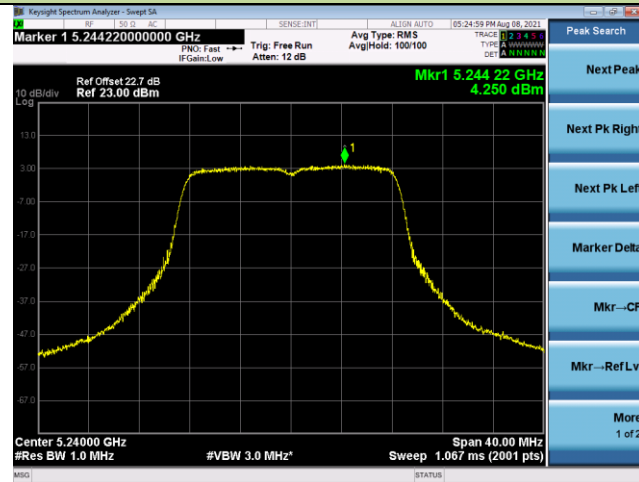

Channel 122 (5610MHz)

Channel 138 (5690MHz)

Channel 155 (5775MHz)

802.11a Power Spectral Density - Ant 1

Channel 36 (5180MHz)

Channel 44 (5220MHz)

Channel 48 (5240MHz)

Channel 52 (5260MHz)