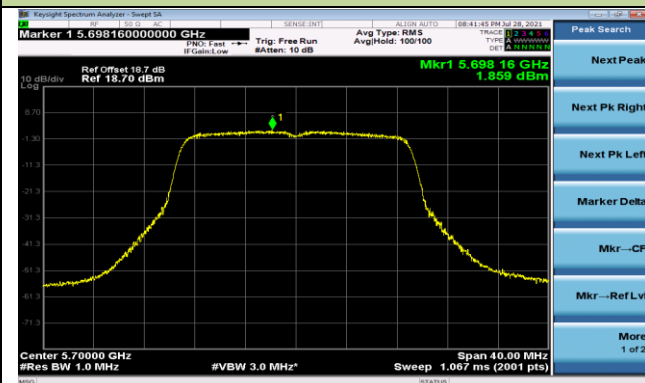

Channel 64 (5320MHz)

802.11ac-VHT20 Power Spectral Density - Ant 1

Channel 100 (5500MHz)

Channel 116 (5580MHz)

Channel 140 (5700MHz)

Channel 144 (5720MHz)

Channel 149 (5745MHz)

Channel 157 (5785MHz)