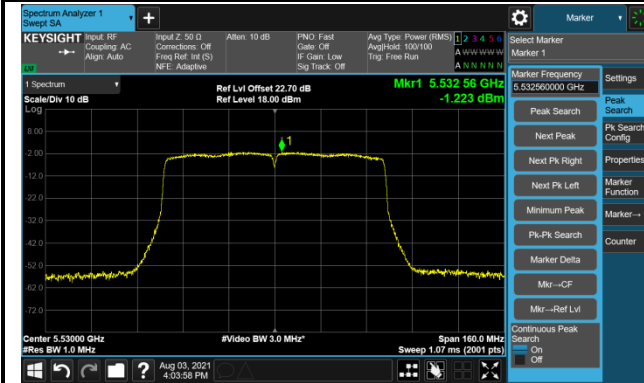

Channel 165 (5825MHz)

802.11ac-VHT40 Power Spectral Density - Ant 1

Channel 38 (5190MHz)

Channel 46 (5230MHz)

Channel 54 (5270MHz)

Channel 62 (5310MHz)

Channel 102 (5510MHz)

Channel 110 (5550MHz)

802.11ac-VHT40 Power Spectral Density - Ant 1

Channel 134 (5670MHz)

Channel 142 (5710MHz)

Channel 151 (5755MHz)

Channel 159 (5795MHz)

802.11ac-VHT80 Power Spectral Density - Ant 1

Channel 42 (5210MHz)

Channel 58 (5290MHz)

Channel 106 (5530MHz)

Channel 122 (5610MHz)

Channel 138 (5690MHz)

Channel 155 (5775MHz)