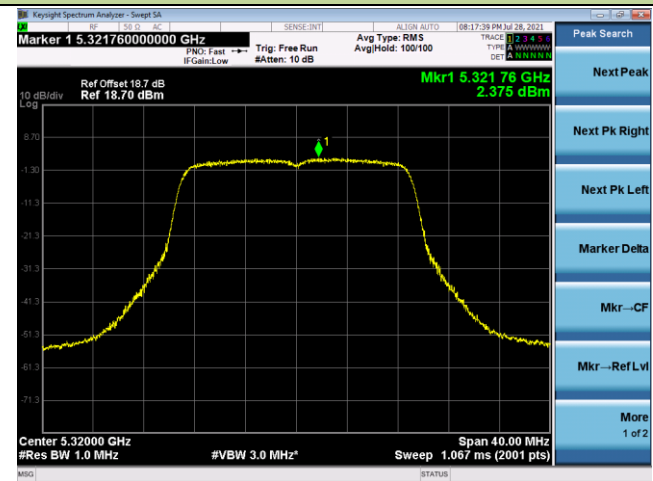

Channel 157 (5785MHz)

Channel 165 (5825MHz)

802.11ac-VHT20 Power Spectral Density - Ant 1

Channel 36 (5180MHz)

Channel 44 (5220MHz)

Channel 48 (5240MHz)

Channel 52 (5260MHz)

Channel 60 (5300MHz)

Channel 64 (5320MHz)

802.11ac-VHT20 Power Spectral Density - Ant 1

Channel 100 (5500MHz)

Channel 116 (5580MHz)

Channel 140 (5700MHz)

Channel 144 (5720MHz)

Channel 149 (5745MHz)

Channel 157 (5785MHz)