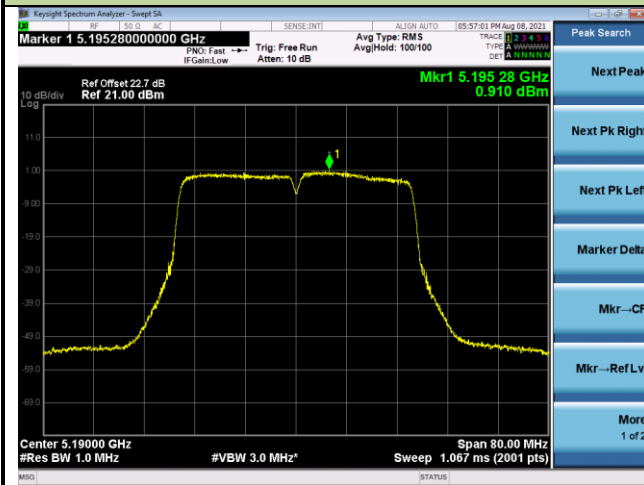

802.11ac-VHT40 Power Spectral Density - Ant 1

Channel 38 (5190MHz)