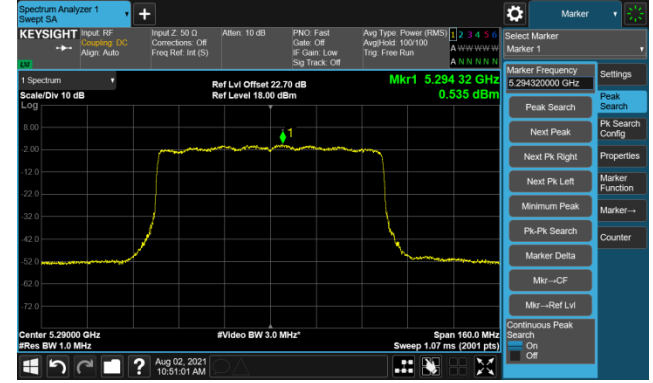

Channel 134 (5670MHz)

Channel 142 (5710MHz)

Channel 151 (5755MHz)

Channel 159 (5795MHz)

802.11ax-HE80 Power Spectral Density - Ant 0

Channel 42 (5210MHz)

Channel 58 (5290MHz)

Channel 106 (5530MHz)

Channel 122 (5610MHz)

Channel 138 (5690MHz)

Channel 155 (5775MHz)

802.11a Power Spectral Density - Ant 1

Channel 36 (5180MHz)

Channel 44 (5220MHz)

Channel 48 (5240MHz)

Channel 52 (5260MHz)