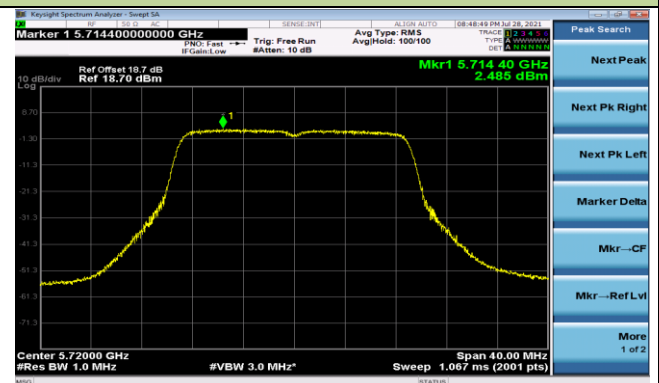

Channel 64 (5320MHz)

802.11ac-VHT20 Power Spectral Density - Ant 1

Channel 100 (5500MHz)

Channel 116 (5580MHz)

Channel 140 (5700MHz)

Channel 144 (5720MHz)

Channel 149 (5745MHz)

Channel 157 (5785MHz)