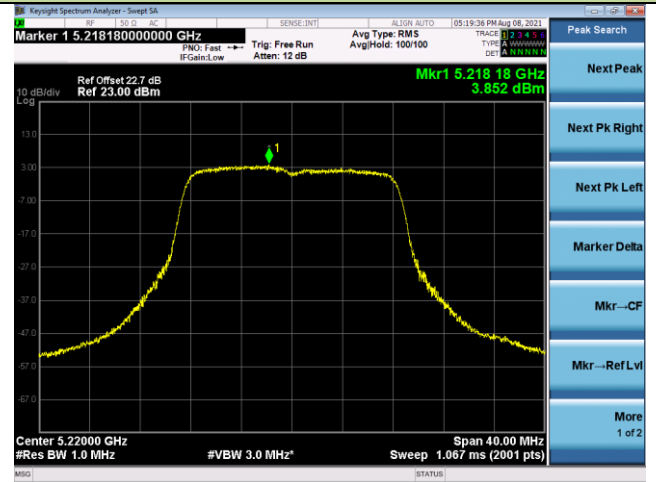

Channel 122 (5610MHz)

Channel 138 (5690MHz)

Channel 155 (5775MHz)

802.11a Power Spectral Density - Ant 1

Channel 36 (5180MHz)

Channel 44 (5220MHz)

Channel 48 (5240MHz)

Channel 52 (5260MHz)