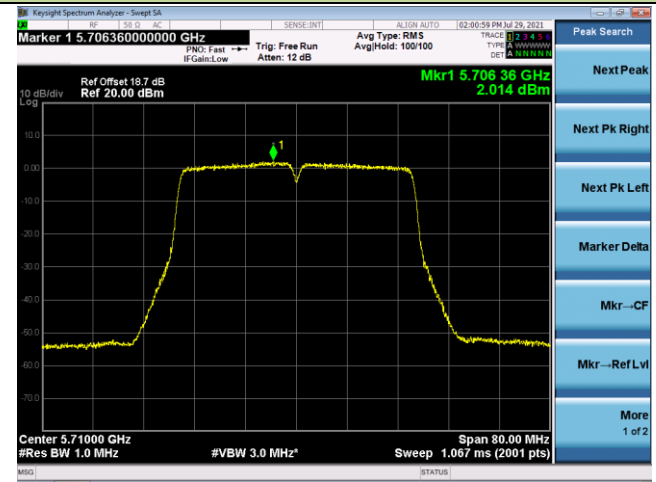

Channel 165 (5825MHz)

802.11ac-VHT40 Power Spectral Density - Ant 1

Channel 38 (5190MHz)

Channel 46 (5230MHz)

Channel 54 (5270MHz)

Channel 62 (5310MHz)

Channel 102 (5510MHz)

Channel 110 (5550MHz)

802.11ac-VHT40 Power Spectral Density - Ant 1

Channel 134 (5670MHz)

Channel 142 (5710MHz)

Channel 151 (5755MHz)

Channel 159 (5795MHz)

802.11ac-VHT80 Power Spectral Density - Ant 1

Channel 42 (5210MHz)

Channel 58 (5290MHz)