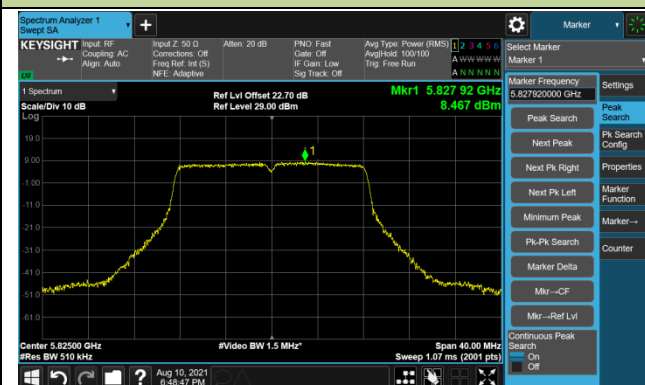

Channel 60 (5300MHz)

Channel 64 (5320MHz)

802.11a Power Spectral Density - Ant 1

Channel 100 (5500MHz)

Channel 116 (5580MHz)

Channel 140 (5700MHz)

Channel 144 (5720MHz)

Channel 149 (5745MHz)

Channel 157 (5785MHz)

Channel 165 (5825MHz)

802.11ac-VHT20 Power Spectral Density - Ant 1

Channel 36 (5180MHz)

Channel 44 (5220MHz)

Channel 48 (5240MHz)

Channel 52 (5260MHz)

Channel 60 (5300MHz)