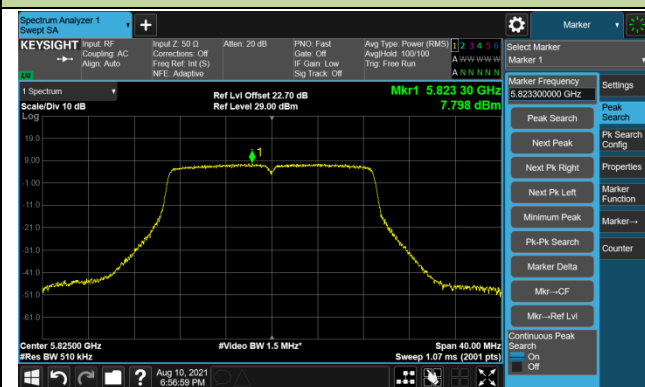

Channel 64 (5320MHz)

802.11ac-VHT20 Power Spectral Density - Ant 1

Channel 100 (5500MHz)

Channel 116 (5580MHz)

Channel 140 (5700MHz)

Channel 144 (5720MHz)

Channel 149 (5745MHz)

Channel 157 (5785MHz)

Channel 165 (5825MHz)

802.11ac-VHT40 Power Spectral Density - Ant 1

Channel 38 (5190MHz)

Channel 46 (5230MHz)

Channel 54 (5270MHz)

Channel 62 (5310MHz)

Channel 102 (5510MHz)

Channel 110 (5550MHz)