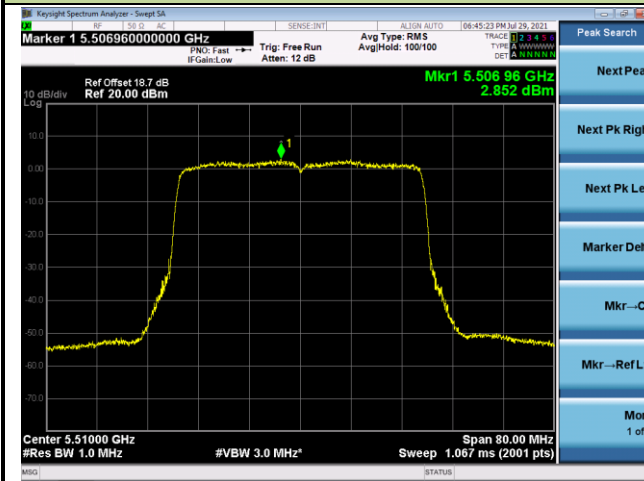

802.11ax-HE40 Power Spectral Density - Ant 0

Channel 38 (5190MHz)

Channel 46 (5230MHz)

Channel 54 (5270MHz)

Channel 62 (5310MHz)

Channel 102 (5510MHz)

Channel 110 (5550MHz)

802.11ax-HE40 Power Spectral Density - Ant 0

Channel 134 (5670MHz)

Channel 142 (5710MHz)

Channel 151 (5755MHz)

Channel 159 (5795MHz)

802.11ax-HE80 Power Spectral Density - Ant 0

Channel 42 (5210MHz)

Channel 58 (5290MHz)

Channel 106 (5530MHz)