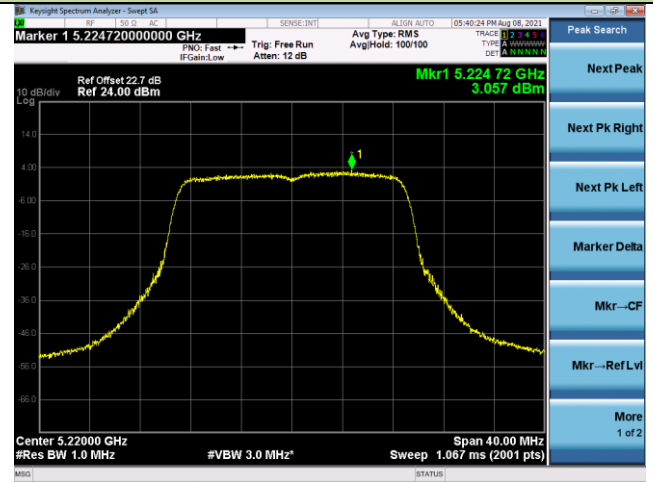

Channel 157 (5785MHz)

Channel 165 (5825MHz)

802.11ac-VHT20 Power Spectral Density - Ant 1

Channel 36 (5180MHz)

Channel 44 (5220MHz)

Channel 48 (5240MHz)

Channel 52 (5260MHz)

Channel 60 (5300MHz)

Channel 64 (5320MHz)

802.11ac-VHT20 Power Spectral Density - Ant 1

Channel 100 (5500MHz)

Channel 116 (5580MHz)

Channel 140 (5700MHz)

Channel 144 (5720MHz)

Channel 149 (5745MHz)

Channel 157 (5785MHz)