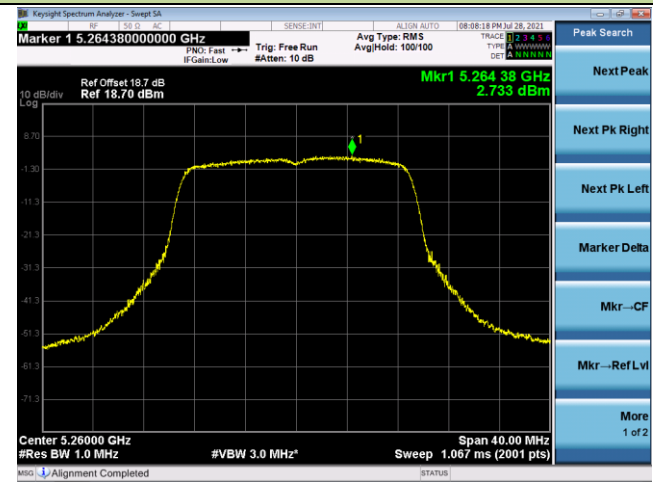

Channel 157 (5785MHz)

Channel 165 (5825MHz)

802.11ac-VHT20 Power Spectral Density - Ant 1

Channel 36 (5180MHz)

Channel 44 (5220MHz)

Channel 48 (5240MHz)

Channel 52 (5260MHz)

Channel 60 (5300MHz)