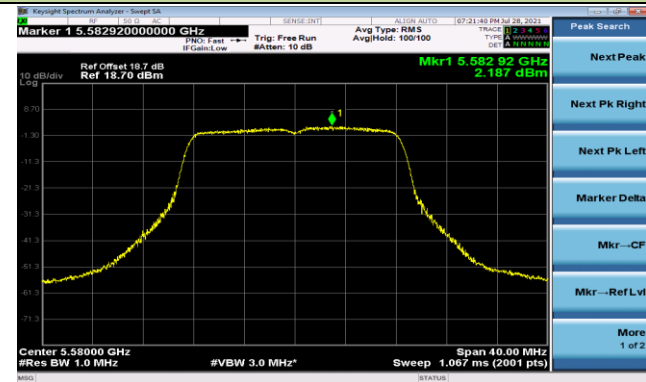

Channel 60 (5300MHz)

Channel 64 (5320MHz)

802.11a Power Spectral Density - Ant 1

Channel 100 (5500MHz)

Channel 116 (5580MHz)

Channel 140 (5700MHz)

Channel 144 (5720MHz)

Channel 149 (5745MHz)