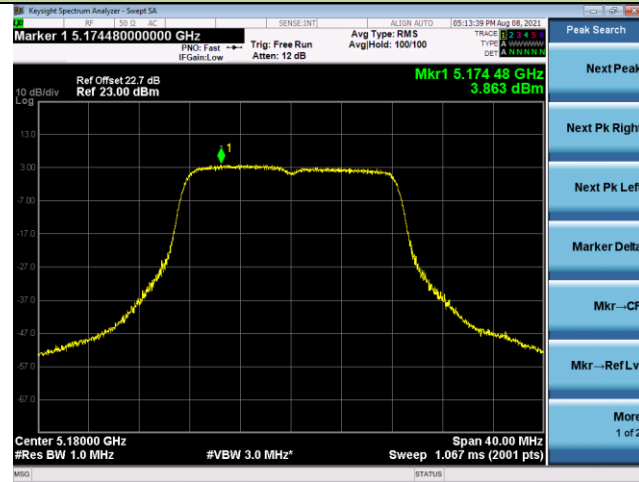

Channel 122 (5610MHz)

Channel 138 (5690MHz)

Channel 155 (5775MHz)

802.11a Power Spectral Density - Ant 1

Channel 36 (5180MHz)

Channel 44 (5220MHz)

Channel 48 (5240MHz)

Channel 52 (5260MHz)