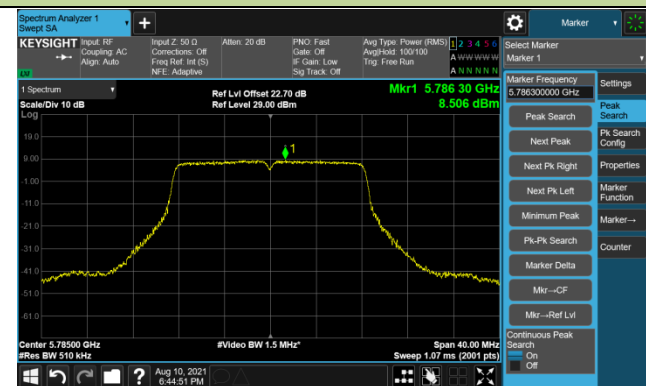

Channel 60 (5300MHz)

Channel 64 (5320MHz)

802.11a Power Spectral Density - Ant 1

Channel 100 (5500MHz)

Channel 116 (5580MHz)

Channel 140 (5700MHz)

Channel 144 (5720MHz)

Channel 149 (5745MHz)

Channel 157 (5785MHz)

Channel 165 (5825MHz)

802.11ac-VHT20 Power Spectral Density - Ant 1

Channel 36 (5180MHz)

Channel 44 (5220MHz)

Channel 48 (5240MHz)

Channel 52 (5260MHz)

Channel 60 (5300MHz)