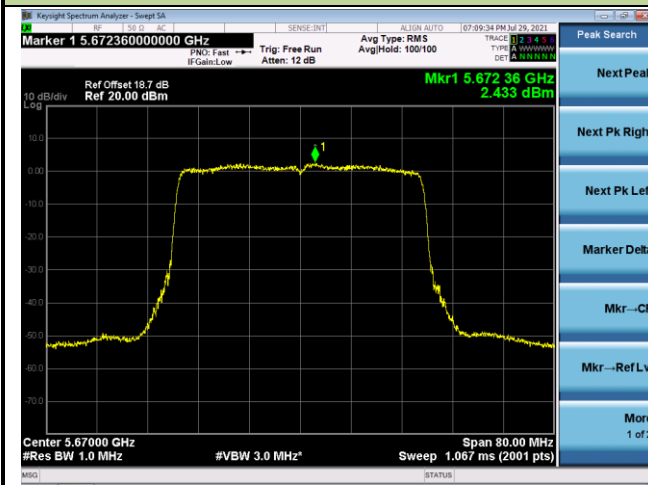

802.11ax-HE40 Power Spectral Density - Ant 0

Channel 38 (5190MHz)

Channel 46 (5230MHz)

Channel 54 (5270MHz)

Channel 62 (5310MHz)

Channel 102 (5510MHz)

Channel 110 (5550MHz)

802.11ax-HE40 Power Spectral Density - Ant 0

Channel 134 (5670MHz)

Channel 142 (5710MHz)

Channel 151 (5755MHz)

Channel 159 (5795MHz)

802.11ax-HE80 Power Spectral Density - Ant 0

Channel 42 (5210MHz)

Channel 58 (5290MHz)

Channel 106 (5530MHz)