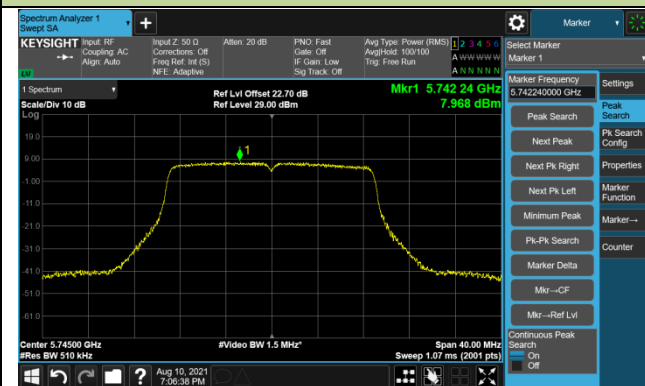

Channel 64 (5320MHz)

802.11ac-VHT20 Power Spectral Density - Ant 1

Channel 100 (5500MHz)

Channel 116 (5580MHz)

Channel 140 (5700MHz)

Channel 144 (5720MHz)

Channel 149 (5745MHz)

Channel 157 (5785MHz)

Channel 165 (5825MHz)

802.11ac-VHT40 Power Spectral Density - Ant 1

Channel 38 (5190MHz)

Channel 46 (5230MHz)

Channel 54 (5270MHz)

Channel 62 (5310MHz)

Channel 102 (5510MHz)

Channel 110 (5550MHz)