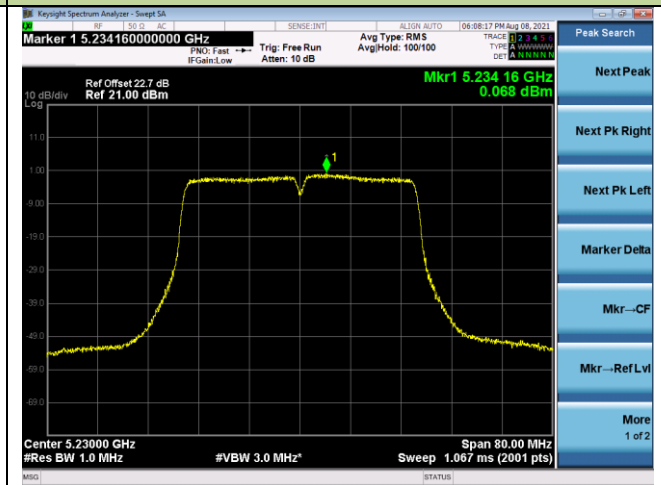

Channel 165 (5825MHz)

802.11ac-VHT40 Power Spectral Density - Ant 1

Channel 38 (5190MHz)

Channel 46 (5230MHz)

Channel 54 (5270MHz)

Channel 62 (5310MHz)

Channel 102 (5510MHz)

Channel 110 (5550MHz)

802.11ac-VHT40 Power Spectral Density - Ant 1

Channel 134 (5670MHz)

Channel 142 (5710MHz)

Channel 151 (5755MHz)

Channel 159 (5795MHz)

802.11ac-VHT80 Power Spectral Density - Ant 1

Channel 42 (5210MHz)

Channel 58 (5290MHz)