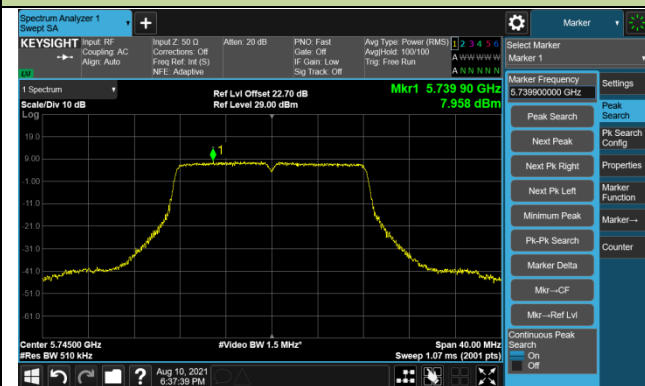

Channel 60 (5300MHz)

Channel 64 (5320MHz)

802.11a Power Spectral Density - Ant 1

Channel 100 (5500MHz)

Channel 116 (5580MHz)

Channel 140 (5700MHz)

Channel 144 (5720MHz)

Channel 149 (5745MHz)

Channel 157 (5785MHz)

Channel 165 (5825MHz)

802.11ac-VHT20 Power Spectral Density - Ant 1

Channel 36 (5180MHz)

Channel 44 (5220MHz)

Channel 48 (5240MHz)

Channel 52 (5260MHz)

Channel 60 (5300MHz)