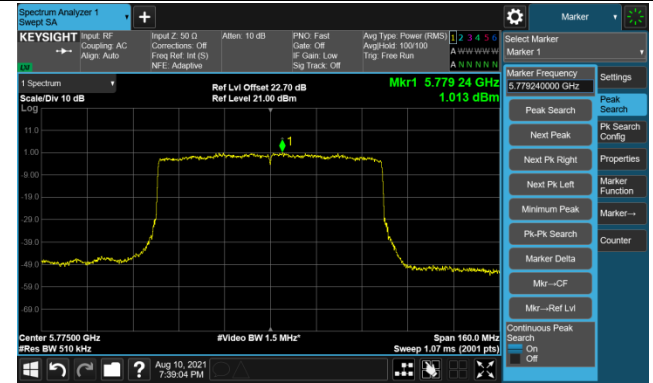

Channel 134 (5670MHz)

Channel 142 (5710MHz)

Channel 151 (5755MHz)

Channel 159 (5795MHz)

802.11ax-HE80 Power Spectral Density - Ant 0

Channel 42 (5210MHz)

Channel 58 (5290MHz)

Channel 106 (5530MHz)

Channel 122 (5610MHz)

Channel 138 (5690MHz)

Channel 155 (5775MHz)

802.11a Power Spectral Density - Ant 1

Channel 36 (5180MHz)

Channel 44 (5220MHz)

Channel 48 (5240MHz)

Channel 52 (5260MHz)