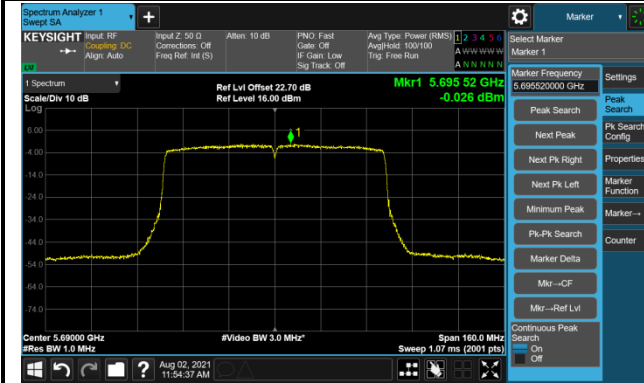

Channel 165 (5825MHz)

802.11ac-VHT40 Power Spectral Density - Ant 1

Channel 38 (5190MHz)

Channel 46 (5230MHz)

Channel 54 (5270MHz)

Channel 62 (5310MHz)

Channel 102 (5510MHz)

Channel 110 (5550MHz)

802.11ac-VHT40 Power Spectral Density - Ant 1

Channel 134 (5670MHz)

Channel 142 (5710MHz)

Channel 151 (5755MHz)

Channel 159 (5795MHz)

802.11ac-VHT80 Power Spectral Density - Ant 1

Channel 42 (5210MHz)

Channel 58 (5290MHz)

Channel 106 (5530MHz)

Channel 122 (5610MHz)

Channel 138 (5690MHz)

Channel 155 (5775MHz)