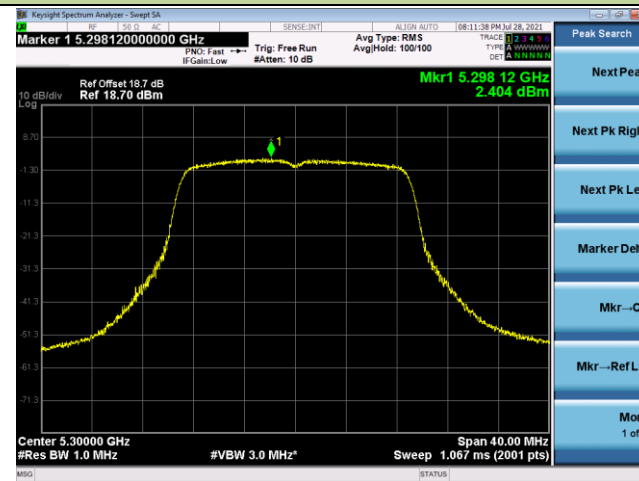

Channel 157 (5785MHz)

Channel 165 (5825MHz)

802.11ac-VHT20 Power Spectral Density - Ant 1

Channel 36 (5180MHz)

Channel 44 (5220MHz)

Channel 48 (5240MHz)

Channel 52 (5260MHz)

Channel 60 (5300MHz)

Channel 64 (5320MHz)

802.11ac-VHT20 Power Spectral Density - Ant 1

Channel 100 (5500MHz)

Channel 116 (5580MHz)

Channel 140 (5700MHz)

Channel 144 (5720MHz)

Channel 149 (5745MHz)

Channel 157 (5785MHz)