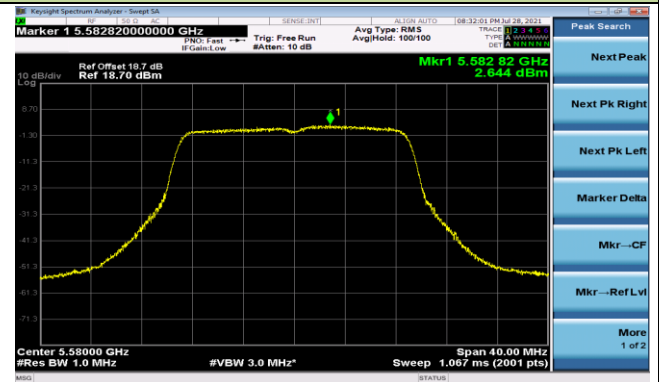

Channel 64 (5320MHz)

802.11ac-VHT20 Power Spectral Density - Ant 1

Channel 100 (5500MHz)

Channel 116 (5580MHz)

Channel 140 (5700MHz)

Channel 144 (5720MHz)

Channel 149 (5745MHz)

Channel 157 (5785MHz)