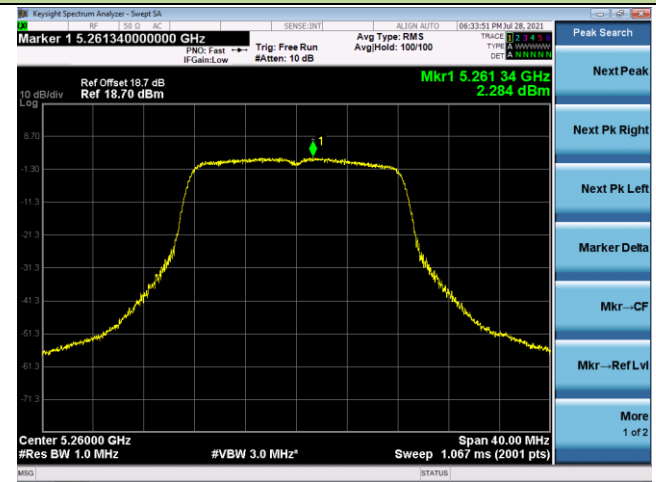

Channel 122 (5610MHz)

Channel 138 (5690MHz)

Channel 155 (5775MHz)

802.11a Power Spectral Density - Ant 1

Channel 36 (5180MHz)

Channel 44 (5220MHz)

Channel 48 (5240MHz)

Channel 52 (5260MHz)

Channel 60 (5300MHz)

Channel 64 (5320MHz)

802.11a Power Spectral Density - Ant 1

Channel 100 (5500MHz)

Channel 116 (5580MHz)

Channel 140 (5700MHz)

Channel 144 (5720MHz)

Channel 149 (5745MHz)