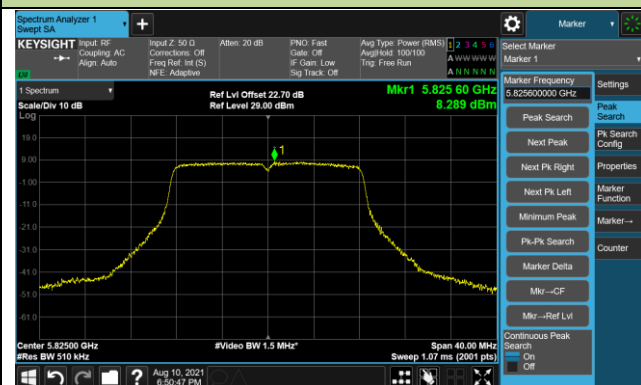

Channel 144 (5720MHz)

Channel 149 (5745MHz)

Channel 157 (5785MHz)

Channel 165 (5825MHz)

802.11ac-VHT20 Power Spectral Density - Ant 2

Channel 36 (5180MHz)

Channel 44 (5220MHz)

Channel 48 (5240MHz)

Channel 52 (5260MHz)

Channel 60 (5300MHz)

Channel 64 (5320MHz)