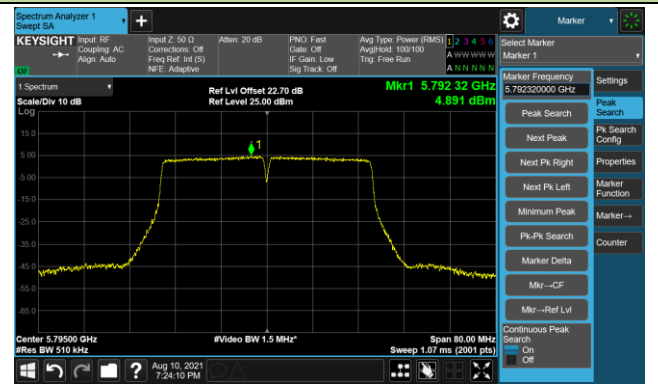

Channel 134 (5670MHz)

Channel 142 (5710MHz)

Channel 151 (5755MHz)

Channel 159 (5795MHz)

802.11ac-VHT80 Power Spectral Density - Ant 1

Channel 42 (5210MHz)

Channel 58 (5290MHz)

Channel 106 (5530MHz)

Channel 122 (5610MHz)

Channel 138 (5690MHz)

Channel 155 (5775MHz)

802.11ax-HE20 Power Spectral Density - Ant 1

Channel 36 (5180MHz)

Channel 44 (5220MHz)

Channel 48 (5240MHz)

Channel 52 (5260MHz)