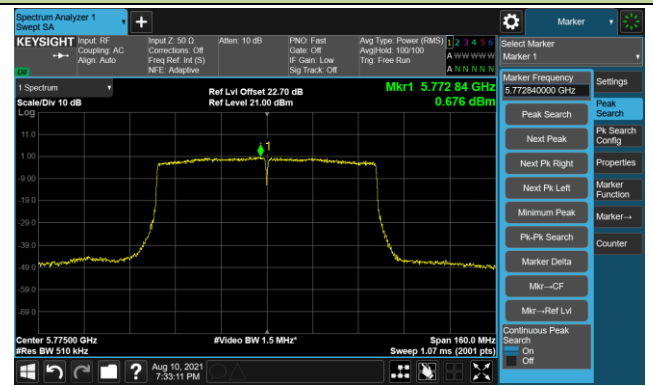

Channel 134 (5670MHz)

Channel 142 (5710MHz)

Channel 151 (5755MHz)

Channel 159 (5795MHz)

802.11ac-VHT80 Power Spectral Density - Ant 1

Channel 42 (5210MHz)

Channel 58 (5290MHz)

Channel 106 (5530MHz)

Channel 122 (5610MHz)

Channel 138 (5690MHz)

Channel 155 (5775MHz)

802.11ax-HE20 Power Spectral Density - Ant 1

Channel 36 (5180MHz)

Channel 44 (5220MHz)

Channel 48 (5240MHz)

Channel 52 (5260MHz)