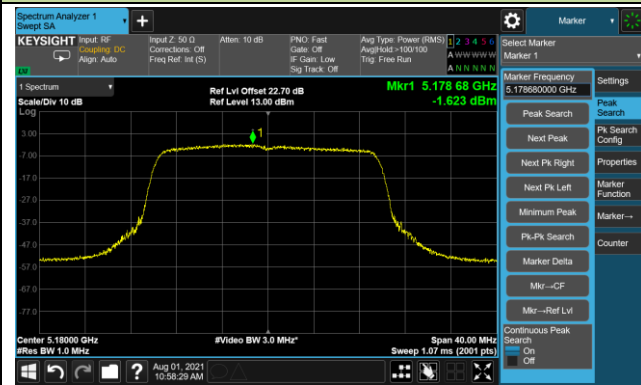

Channel 122 (5610MHz)

Channel 138 (5690MHz)

Channel 155 (5775MHz)

802.11ax-HE20 Power Spectral Density - Ant 1

Channel 36 (5180MHz)

Channel 44 (5220MHz)

Channel 48 (5240MHz)

Channel 52 (5260MHz)