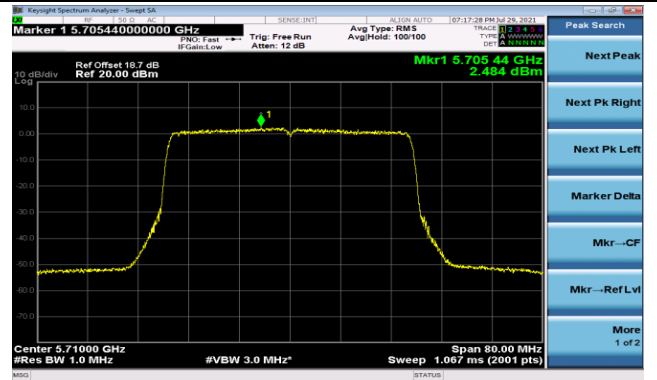

Channel 110 (5550MHz)

802.11ax-HE40 Power Spectral Density - Ant 1

Channel 134 (5670MHz)

Channel 142 (5710MHz)

Channel 151 (5755MHz)

Channel 159 (5795MHz)

802.11ax-HE80 Power Spectral Density - Ant 1

Channel 42 (5210MHz)

Channel 58 (5290MHz)

Channel 106 (5530MHz)

Channel 122 (5610MHz)

Channel 138 (5690MHz)

Channel 155 (5775MHz)

802.11a Power Spectral Density - Ant 2

Channel 36 (5180MHz)

Channel 44 (5220MHz)