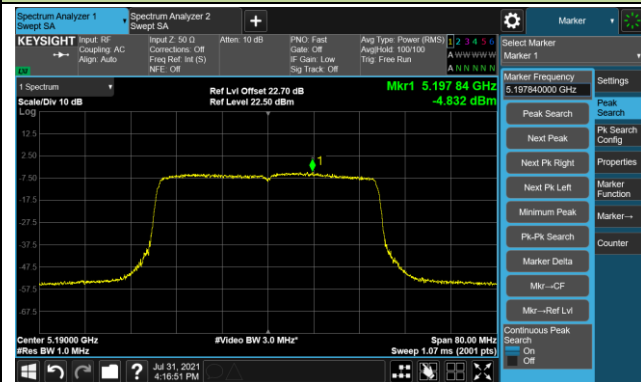

Channel 157 (5785MHz)

Channel 165 (5825MHz)

802.11ax-HE40 Power Spectral Density - Ant 1

Channel 38 (5190MHz)

Channel 46 (5230MHz)

Channel 54 (5270MHz)

Channel 62 (5310MHz)

Channel 102 (5510MHz)

Channel 110 (5550MHz)

802.11ax-HE40 Power Spectral Density - Ant 1

Channel 134 (5670MHz)

Channel 142 (5710MHz)

Channel 151 (5755MHz)

Channel 159 (5795MHz)

802.11ax-HE80 Power Spectral Density - Ant 1

Channel 42 (5210MHz)