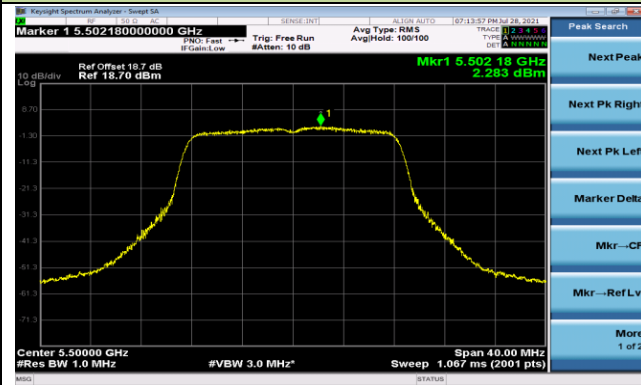

Channel 58 (5290MHz)

Channel 106 (5530MHz)

Channel 122 (5610MHz)

Channel 138 (5690MHz)

Channel 155 (5775MHz)

802.11a Power Spectral Density - Ant 2

Channel 36 (5180MHz)

Channel 44 (5220MHz)

Channel 48 (5240MHz)

Channel 52 (5260MHz)

Channel 60 (5300MHz)

Channel 64 (5320MHz)

802.11a Power Spectral Density - Ant 2

Channel 100 (5500MHz)

Channel 116 (5580MHz)

Channel 140 (5700MHz)

Channel 144 (5720MHz)

Channel 149 (5745MHz)

Channel 157 (5785MHz)

Channel 165 (5825MHz)

802.11ac-VHT20 Power Spectral Density - Ant 2

Channel 36 (5180MHz)

Channel 44 (5220MHz)

Channel 48 (5240MHz)