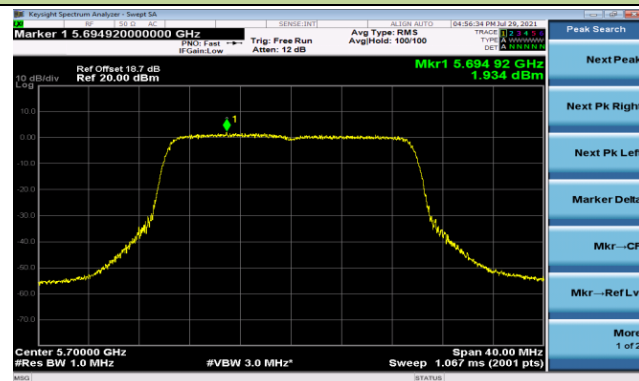

Channel 60 (5300MHz)

Channel 64 (5320MHz)

802.11ax-HE20 Power Spectral Density - Ant 1

Channel 100 (5500MHz)

Channel 116 (5580MHz)

Channel 140 (5700MHz)

Channel 144 (5720MHz)

Channel 149 (5745MHz)

Channel 157 (5785MHz)

Channel 165 (5825MHz)

802.11ax-HE40 Power Spectral Density - Ant 1

Channel 38 (5190MHz)

Channel 46 (5230MHz)

Channel 54 (5270MHz)

Channel 62 (5310MHz)

Channel 102 (5510MHz)