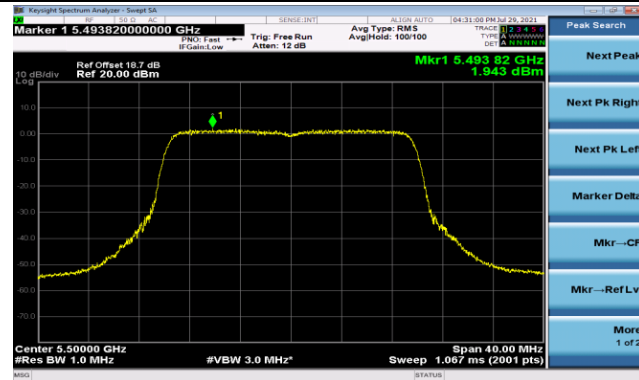

Channel 60 (5300MHz)

Channel 64 (5320MHz)

802.11ax-HE20 Power Spectral Density - Ant 1

Channel 100 (5500MHz)

Channel 116 (5580MHz)

Channel 140 (5700MHz)

Channel 144 (5720MHz)

Channel 149 (5745MHz)

Channel 157 (5785MHz)

Channel 165 (5825MHz)

802.11ax-HE40 Power Spectral Density - Ant 1

Channel 38 (5190MHz)

Channel 46 (5230MHz)

Channel 54 (5270MHz)

Channel 62 (5310MHz)

Channel 102 (5510MHz)