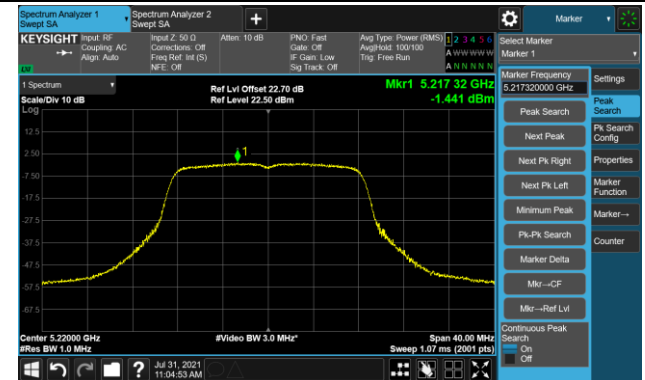

Channel 58 (5290MHz)

Channel 106 (5530MHz)

Channel 122 (5610MHz)

Channel 138 (5690MHz)

Channel 155 (5775MHz)

802.11a Power Spectral Density - Ant 2

Channel 36 (5180MHz)

Channel 44 (5220MHz)

Channel 48 (5240MHz)

Channel 52 (5260MHz)

Channel 60 (5300MHz)

Channel 64 (5320MHz)

802.11a Power Spectral Density - Ant 2

Channel 100 (5500MHz)

Channel 116 (5580MHz)

Channel 140 (5700MHz)