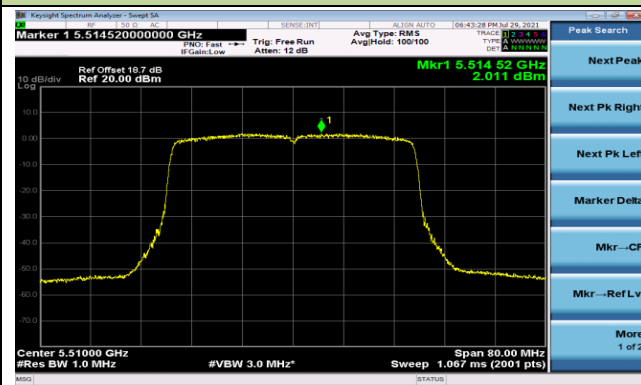

Channel 157 (5785MHz)

Channel 165 (5825MHz)

802.11ax-HE40 Power Spectral Density - Ant 1

Channel 38 (5190MHz)

Channel 46 (5230MHz)

Channel 54 (5270MHz)

Channel 62 (5310MHz)

Channel 102 (5510MHz)

Channel 110 (5550MHz)

802.11ax-HE40 Power Spectral Density - Ant 1

Channel 134 (5670MHz)

Channel 142 (5710MHz)

Channel 151 (5755MHz)

Channel 159 (5795MHz)

802.11ax-HE80 Power Spectral Density - Ant 1

Channel 42 (5210MHz)