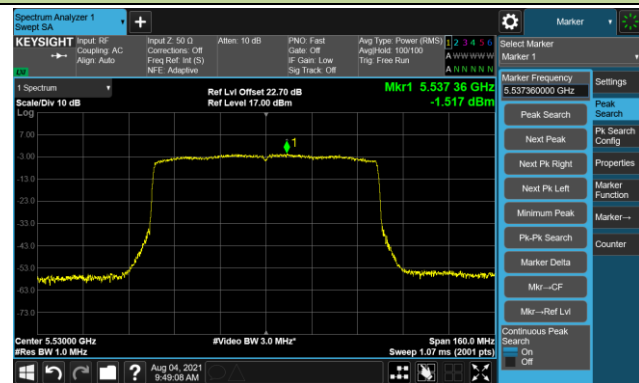

Channel 106 (5530MHz)