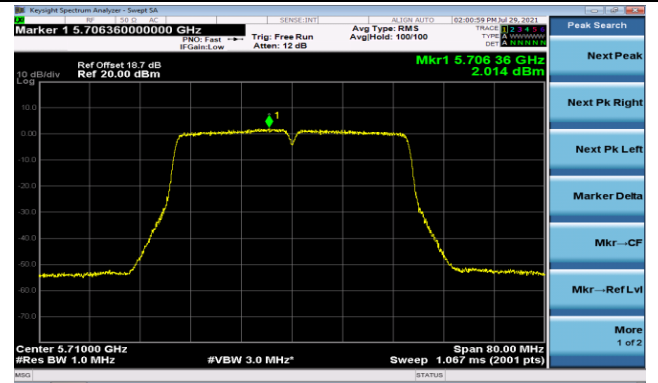

802.11ac-VHT40 Power Spectral Density - Ant 1

Channel 38 (5190MHz)

Channel 46 (5230MHz)

Channel 54 (5270MHz)

Channel 62 (5310MHz)

Channel 102 (5510MHz)

Channel 110 (5550MHz)

802.11ac-VHT40 Power Spectral Density - Ant 1

Channel 134 (5670MHz)

Channel 142 (5710MHz)

Channel 151 (5755MHz)

Channel 159 (5795MHz)

802.11ac-VHT80 Power Spectral Density - Ant 1

Channel 42 (5210MHz)

Channel 58 (5290MHz)

Channel 106 (5530MHz)