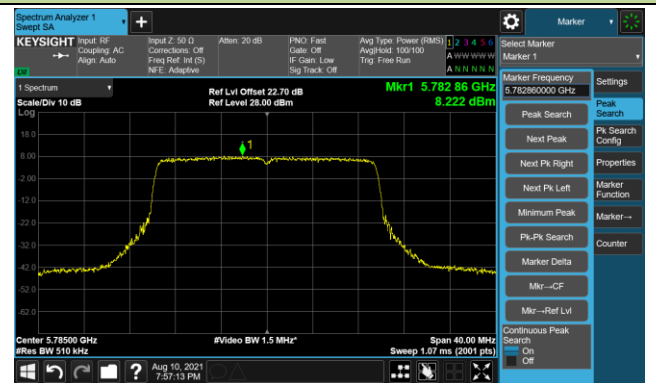

Channel 157 (5785MHz)