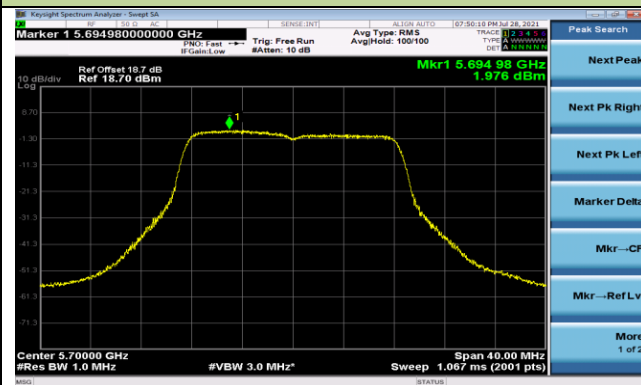

Channel 58 (5290MHz)

Channel 106 (5530MHz)

Channel 122 (5610MHz)

Channel 138 (5690MHz)

Channel 155 (5775MHz)

802.11a Power Spectral Density - Ant 2

Channel 36 (5180MHz)

Channel 44 (5220MHz)

Channel 48 (5240MHz)

Channel 52 (5260MHz)

Channel 60 (5300MHz)

Channel 64 (5320MHz)

802.11a Power Spectral Density - Ant 2

Channel 100 (5500MHz)

Channel 116 (5580MHz)

Channel 140 (5700MHz)

Channel 144 (5720MHz)

Channel 149 (5745MHz)

Channel 157 (5785MHz)

Channel 165 (5825MHz)

802.11ac-VHT20 Power Spectral Density - Ant 2

Channel 36 (5180MHz)

Channel 44 (5220MHz)

Channel 48 (5240MHz)