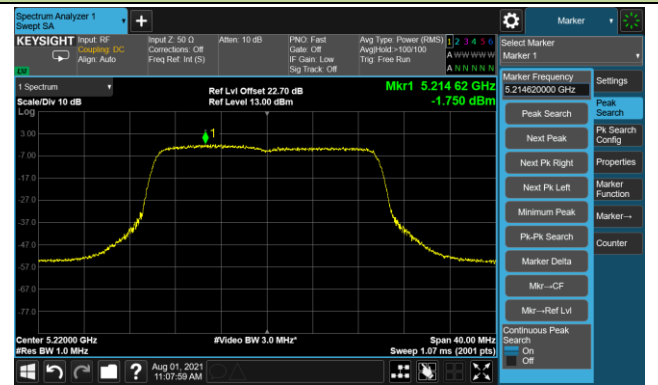

Channel 122 (5610MHz)

Channel 138 (5690MHz)

Channel 155 (5775MHz)

802.11ax-HE20 Power Spectral Density - Ant 1

Channel 36 (5180MHz)

Channel 44 (5220MHz)

Channel 48 (5240MHz)

Channel 52 (5260MHz)

Channel 60 (5300MHz)

Channel 64 (5320MHz)

802.11ax-HE20 Power Spectral Density - Ant 1

Channel 100 (5500MHz)

Channel 116 (5580MHz)

Channel 140 (5700MHz)

Channel 144 (5720MHz)

Channel 149 (5745MHz)