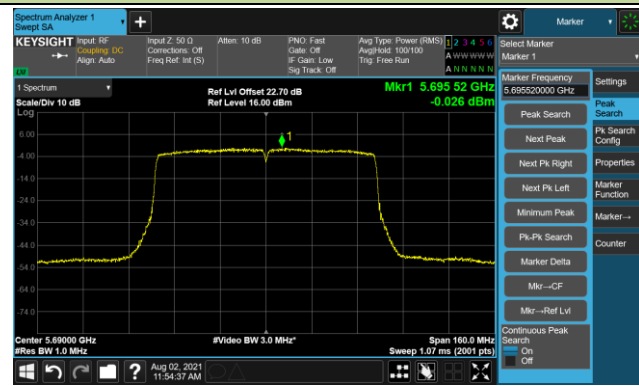

Channel 134 (5670MHz)

Channel 142 (5710MHz)

Channel 151 (5755MHz)

Channel 159 (5795MHz)

802.11ac-VHT80 Power Spectral Density - Ant 1

Channel 42 (5210MHz)

Channel 58 (5290MHz)

Channel 106 (5530MHz)

Channel 122 (5610MHz)

Channel 138 (5690MHz)

Channel 155 (5775MHz)

802.11ax-HE20 Power Spectral Density - Ant 1

Channel 36 (5180MHz)

Channel 44 (5220MHz)

Channel 48 (5240MHz)

Channel 52 (5260MHz)