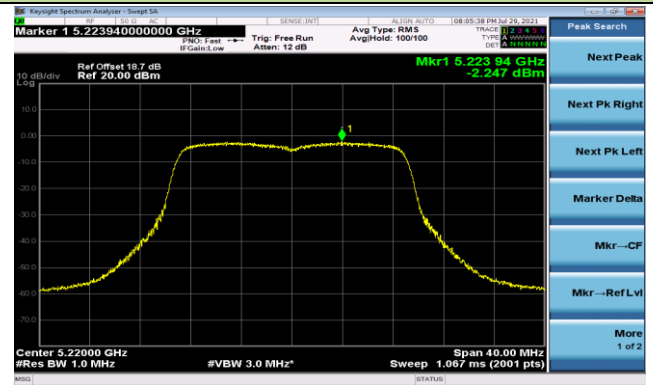

Channel 144 (5720MHz)

Channel 149 (5745MHz)

Channel 157 (5785MHz)

Channel 165 (5825MHz)

802.11ac-VHT20 Power Spectral Density - Ant 2

Channel 36 (5180MHz)

Channel 44 (5220MHz)

Channel 48 (5240MHz)

Channel 52 (5260MHz)

Channel 60 (5300MHz)

Channel 64 (5320MHz)