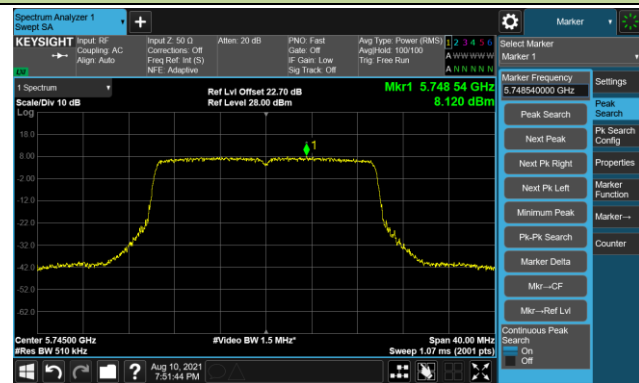

Channel 60 (5300MHz)

Channel 64 (5320MHz)

802.11ax-HE20 Power Spectral Density - Ant 1

Channel 100 (5500MHz)

Channel 116 (5580MHz)

Channel 140 (5700MHz)

Channel 144 (5720MHz)

Channel 149 (5745MHz)