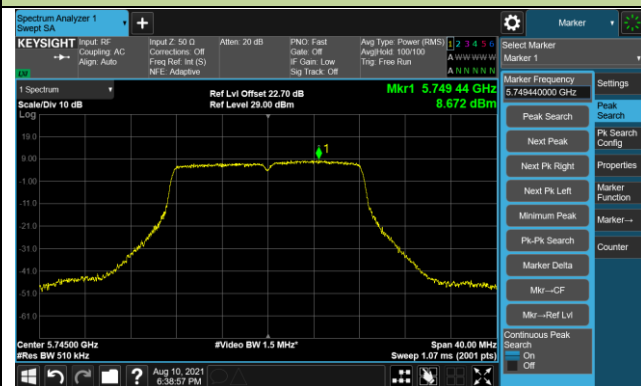

Channel 58 (5290MHz)

Channel 106 (5530MHz)

Channel 122 (5610MHz)

Channel 138 (5690MHz)

Channel 155 (5775MHz)

802.11a Power Spectral Density - Ant 2

Channel 36 (5180MHz)

Channel 44 (5220MHz)

Channel 48 (5240MHz)

Channel 52 (5260MHz)

Channel 60 (5300MHz)

Channel 64 (5320MHz)

802.11a Power Spectral Density - Ant 2

Channel 100 (5500MHz)

Channel 116 (5580MHz)

Channel 140 (5700MHz)

Channel 144 (5720MHz)

Channel 149 (5745MHz)

Channel 157 (5785MHz)

Channel 165 (5825MHz)

802.11ac-VHT20 Power Spectral Density - Ant 2

Channel 36 (5180MHz)

Channel 44 (5220MHz)

Channel 48 (5240MHz)