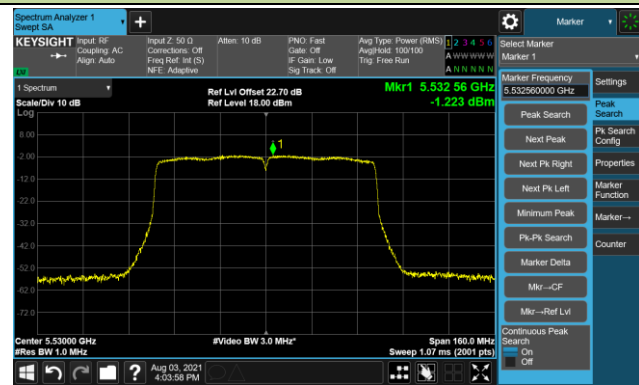

Channel 134 (5670MHz)

Channel 142 (5710MHz)

Channel 151 (5755MHz)

Channel 159 (5795MHz)

802.11ac-VHT80 Power Spectral Density - Ant 1

Channel 42 (5210MHz)

Channel 58 (5290MHz)

Channel 106 (5530MHz)

Channel 122 (5610MHz)

Channel 138 (5690MHz)

Channel 155 (5775MHz)

802.11ax-HE20 Power Spectral Density - Ant 1

Channel 36 (5180MHz)

Channel 44 (5220MHz)

Channel 48 (5240MHz)

Channel 52 (5260MHz)