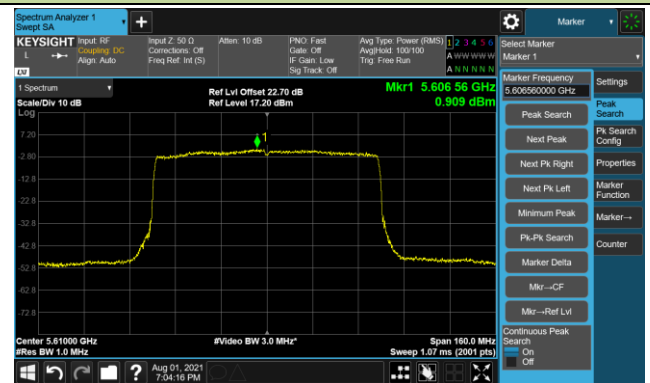

Channel 110 (5550MHz)

802.11ax-HE40 Power Spectral Density - Ant 1

Channel 134 (5670MHz)

Channel 142 (5710MHz)

Channel 151 (5755MHz)

Channel 159 (5795MHz)

802.11ax-HE80 Power Spectral Density - Ant 1

Channel 42 (5210MHz)

Channel 58 (5290MHz)

Channel 106 (5530MHz)

Channel 122 (5610MHz)

Channel 138 (5690MHz)

Channel 155 (5775MHz)

802.11a Power Spectral Density - Ant 2

Channel 36 (5180MHz)

Channel 44 (5220MHz)