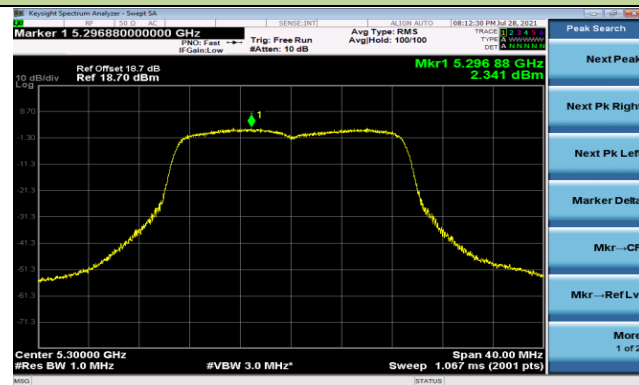

Channel 48 (5240MHz)

Channel 52 (5260MHz)

Channel 60 (5300MHz)

Channel 64 (5320MHz)

802.11a Power Spectral Density - Ant 2

Channel 100 (5500MHz)

Channel 116 (5580MHz)

Channel 140 (5700MHz)

Channel 144 (5720MHz)

Channel 149 (5745MHz)

Channel 157 (5785MHz)

Channel 165 (5825MHz)

802.11ac-VHT20 Power Spectral Density - Ant 2

Channel 36 (5180MHz)

Channel 44 (5220MHz)

Channel 48 (5240MHz)

Channel 52 (5260MHz)

Channel 60 (5300MHz)

Channel 64 (5320MHz)