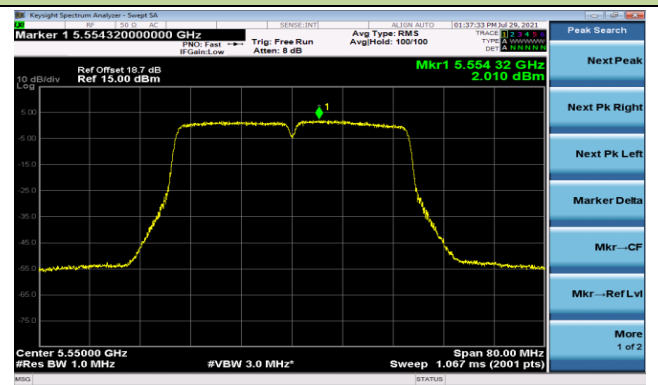

802.11ac-VHT40 Power Spectral Density - Ant 1

Channel 38 (5190MHz)

Channel 46 (5230MHz)

Channel 54 (5270MHz)

Channel 62 (5310MHz)

Channel 102 (5510MHz)

Channel 110 (5550MHz)

802.11ac-VHT40 Power Spectral Density - Ant 1

Channel 134 (5670MHz)

Channel 142 (5710MHz)

Channel 151 (5755MHz)

Channel 159 (5795MHz)

802.11ac-VHT80 Power Spectral Density - Ant 1

Channel 42 (5210MHz)

Channel 58 (5290MHz)

Channel 106 (5530MHz)