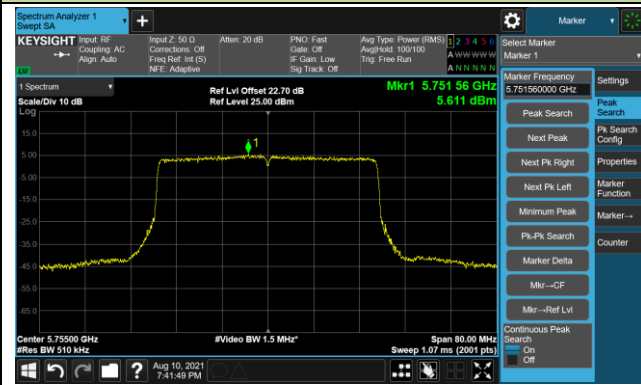

Channel 110 (5550MHz)

802.11ax-HE40 Power Spectral Density - Ant 1

Channel 134 (5670MHz)

Channel 142 (5710MHz)

Channel 151 (5755MHz)

Channel 159 (5795MHz)

802.11ax-HE80 Power Spectral Density - Ant 1

Channel 42 (5210MHz)