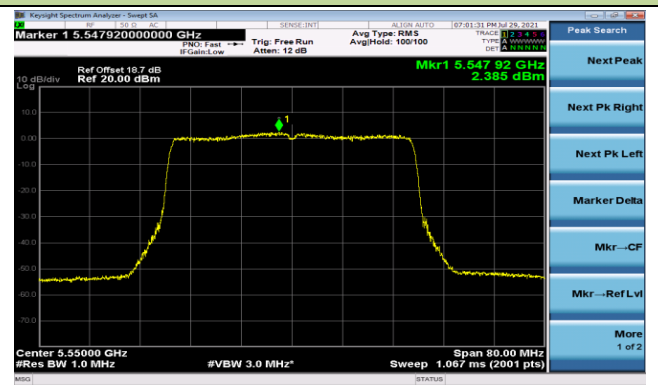

Channel 110 (5550MHz)