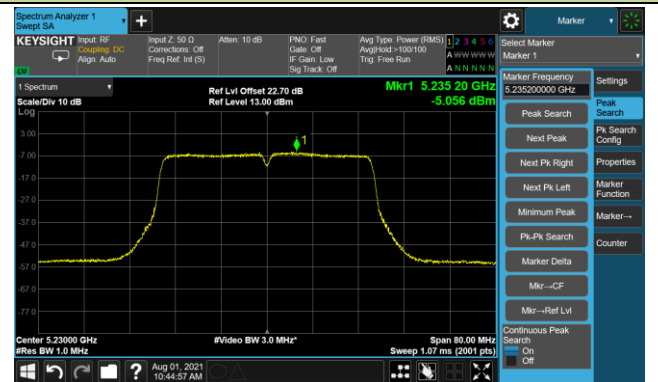

802.11ac-VHT40 Power Spectral Density - Ant 1

Channel 38 (5190MHz)

Channel 46 (5230MHz)

Channel 54 (5270MHz)

Channel 62 (5310MHz)

Channel 102 (5510MHz)

Channel 110 (5550MHz)

802.11ac-VHT40 Power Spectral Density - Ant 1

Channel 134 (5670MHz)

Channel 142 (5710MHz)

Channel 151 (5755MHz)

Channel 159 (5795MHz)

802.11ac-VHT80 Power Spectral Density - Ant 1

Channel 42 (5210MHz)

Channel 58 (5290MHz)

Channel 106 (5530MHz)