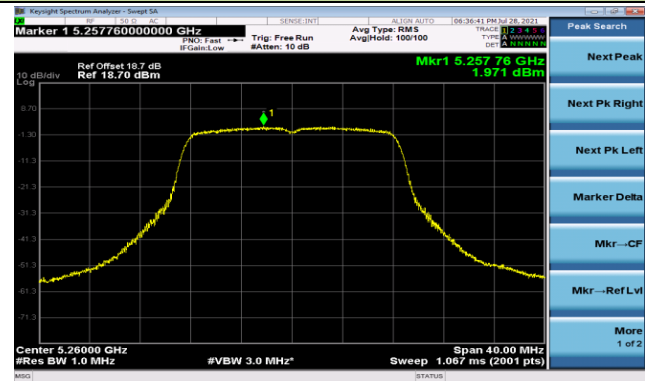

Channel 52 (5260MHz)