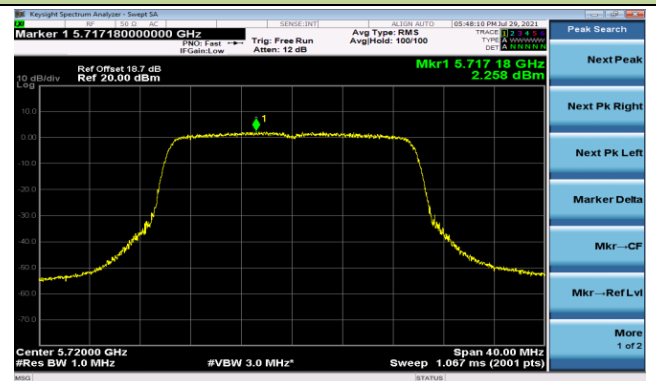

Channel 60 (5300MHz)

Channel 64 (5320MHz)

802.11ax-HE20 Power Spectral Density - Ant 1

Channel 100 (5500MHz)

Channel 116 (5580MHz)

Channel 140 (5700MHz)

Channel 144 (5720MHz)

Channel 149 (5745MHz)

Channel 157 (5785MHz)

Channel 165 (5825MHz)

802.11ax-HE40 Power Spectral Density - Ant 1

Channel 38 (5190MHz)

Channel 46 (5230MHz)

Channel 54 (5270MHz)

Channel 62 (5310MHz)

Channel 102 (5510MHz)