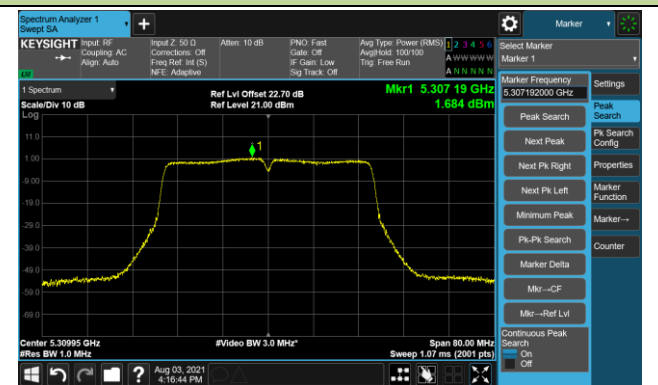

802.11ac-VHT40 Power Spectral Density - Ant 1

Channel 38 (5190MHz)

Channel 46 (5230MHz)

Channel 54 (5270MHz)

Channel 62 (5310MHz)

Channel 102 (5510MHz)

Channel 110 (5550MHz)

802.11ac-VHT40 Power Spectral Density - Ant 1

Channel 134 (5670MHz)

Channel 142 (5710MHz)

Channel 151 (5755MHz)

Channel 159 (5795MHz)

802.11ac-VHT80 Power Spectral Density - Ant 1

Channel 42 (5210MHz)

Channel 58 (5290MHz)

Channel 106 (5530MHz)