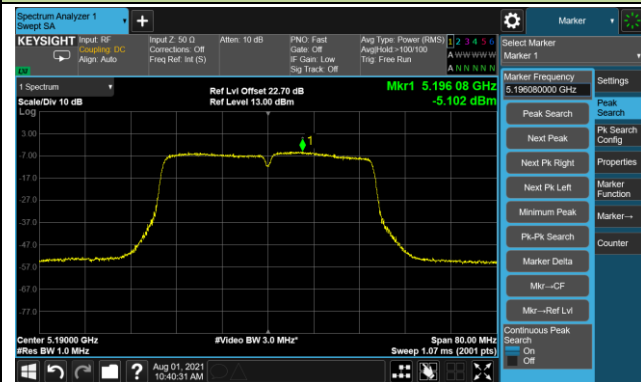

802.11ac-VHT40 Power Spectral Density - Ant 1

Channel 38 (5190MHz)

Channel 46 (5230MHz)

Channel 54 (5270MHz)

Channel 62 (5310MHz)

Channel 102 (5510MHz)

Channel 110 (5550MHz)

802.11ac-VHT40 Power Spectral Density - Ant 1

Channel 134 (5670MHz)

Channel 142 (5710MHz)

Channel 151 (5755MHz)

Channel 159 (5795MHz)

802.11ac-VHT80 Power Spectral Density - Ant 1

Channel 42 (5210MHz)

Channel 58 (5290MHz)

Channel 106 (5530MHz)