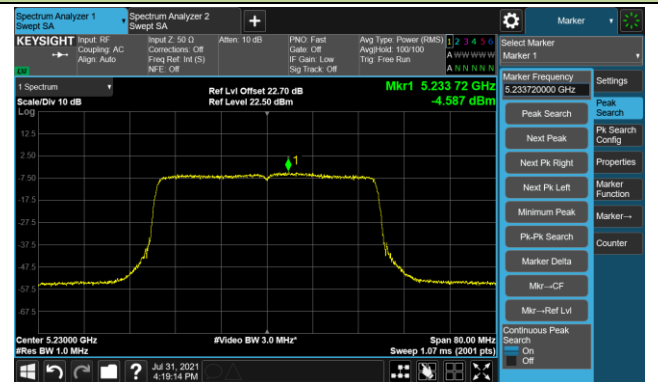

Channel 157 (5785MHz)

Channel 165 (5825MHz)

802.11ax-HE40 Power Spectral Density - Ant 1

Channel 38 (5190MHz)

Channel 46 (5230MHz)

Channel 54 (5270MHz)

Channel 62 (5310MHz)

Channel 102 (5510MHz)

Channel 110 (5550MHz)

802.11ax-HE40 Power Spectral Density - Ant 1

Channel 134 (5670MHz)

Channel 142 (5710MHz)

Channel 151 (5755MHz)

Channel 159 (5795MHz)

802.11ax-HE80 Power Spectral Density - Ant 1

Channel 42 (5210MHz)