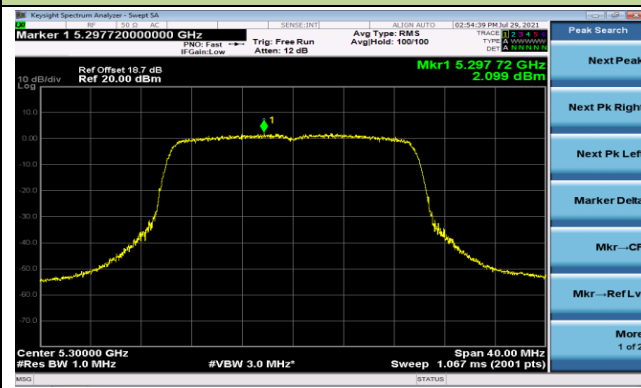

Channel 122 (5610MHz)

Channel 138 (5690MHz)

Channel 155 (5775MHz)

802.11ax-HE20 Power Spectral Density - Ant 1

Channel 36 (5180MHz)

Channel 44 (5220MHz)

Channel 48 (5240MHz)

Channel 52 (5260MHz)

Channel 60 (5300MHz)

Channel 64 (5320MHz)

802.11ax-HE20 Power Spectral Density - Ant 1

Channel 100 (5500MHz)

Channel 116 (5580MHz)

Channel 140 (5700MHz)

Channel 144 (5720MHz)

Channel 149 (5745MHz)