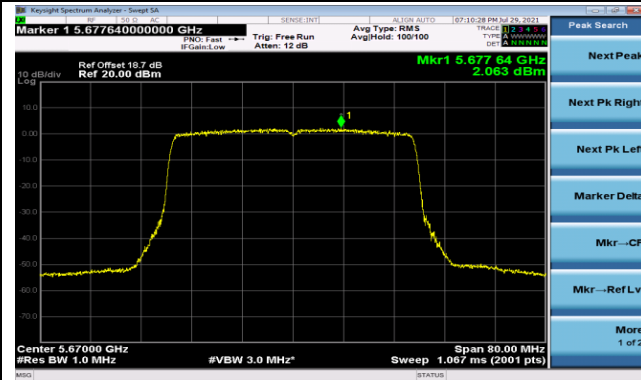

802.11ax-HE40 Power Spectral Density - Ant 1

Channel 134 (5670MHz)