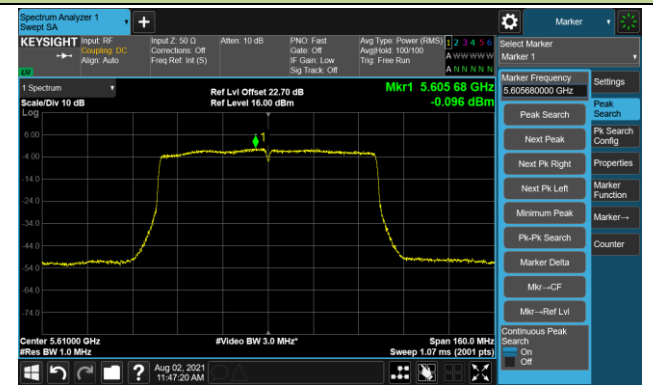

Channel 134 (5670MHz)

Channel 142 (5710MHz)

Channel 151 (5755MHz)

Channel 159 (5795MHz)

802.11ac-VHT80 Power Spectral Density - Ant 1

Channel 42 (5210MHz)

Channel 58 (5290MHz)

Channel 106 (5530MHz)

Channel 122 (5610MHz)

Channel 138 (5690MHz)

Channel 155 (5775MHz)

802.11ax-HE20 Power Spectral Density - Ant 1

Channel 36 (5180MHz)

Channel 44 (5220MHz)

Channel 48 (5240MHz)

Channel 52 (5260MHz)