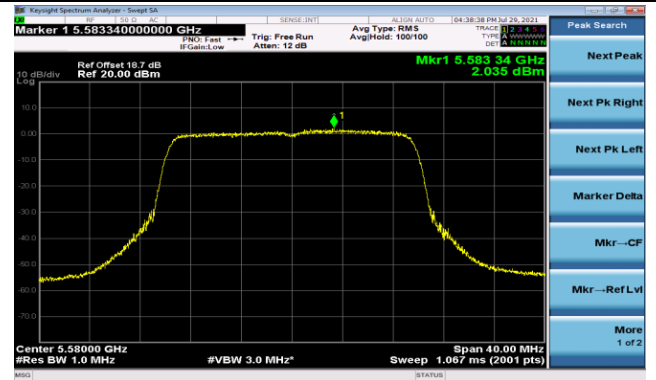

Channel 60 (5300MHz)

Channel 64 (5320MHz)

802.11ax-HE20 Power Spectral Density - Ant 1

Channel 100 (5500MHz)

Channel 116 (5580MHz)

Channel 140 (5700MHz)

Channel 144 (5720MHz)

Channel 149 (5745MHz)

Channel 157 (5785MHz)

Channel 165 (5825MHz)

802.11ax-HE40 Power Spectral Density - Ant 1

Channel 38 (5190MHz)

Channel 46 (5230MHz)

Channel 54 (5270MHz)

Channel 62 (5310MHz)

Channel 102 (5510MHz)