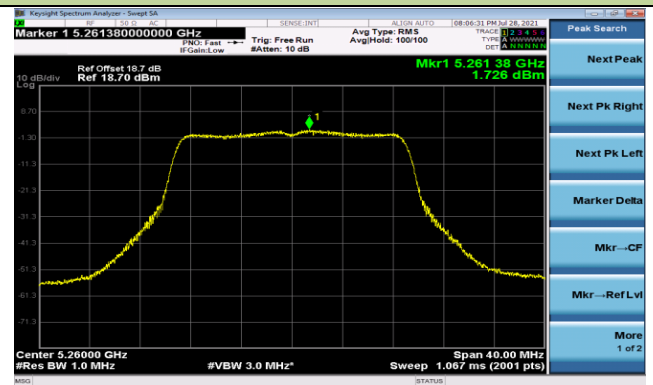

Channel 144 (5720MHz)

Channel 149 (5745MHz)

Channel 157 (5785MHz)

Channel 165 (5825MHz)

802.11ac-VHT20 Power Spectral Density - Ant 2

Channel 36 (5180MHz)

Channel 44 (5220MHz)

Channel 48 (5240MHz)

Channel 52 (5260MHz)

Channel 60 (5300MHz)

Channel 64 (5320MHz)