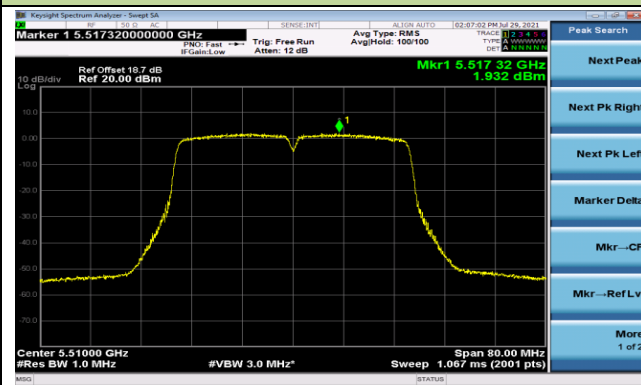

802.11ac-VHT40 Power Spectral Density - Ant 1

Channel 38 (5190MHz)

Channel 46 (5230MHz)

Channel 54 (5270MHz)

Channel 62 (5310MHz)

Channel 102 (5510MHz)

Channel 110 (5550MHz)

802.11ac-VHT40 Power Spectral Density - Ant 1

Channel 134 (5670MHz)

Channel 142 (5710MHz)

Channel 151 (5755MHz)

Channel 159 (5795MHz)

802.11ac-VHT80 Power Spectral Density - Ant 1

Channel 42 (5210MHz)

Channel 58 (5290MHz)

Channel 106 (5530MHz)