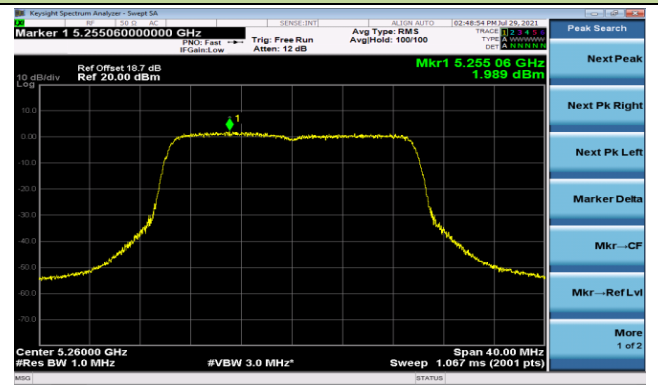

Channel 122 (5610MHz)

Channel 138 (5690MHz)

Channel 155 (5775MHz)

802.11ax-HE20 Power Spectral Density - Ant 1

Channel 36 (5180MHz)

Channel 44 (5220MHz)

Channel 48 (5240MHz)

Channel 52 (5260MHz)