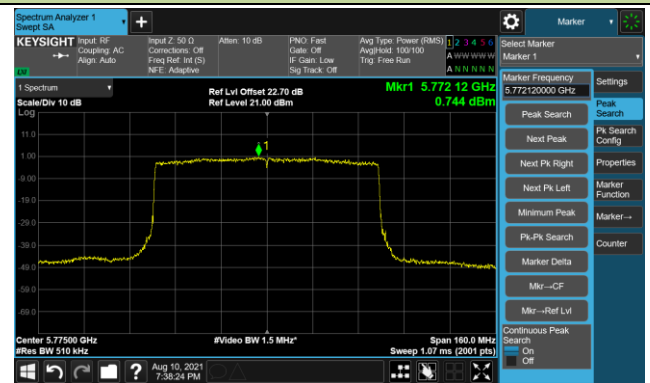

Channel 58 (5290MHz)

Channel 106 (5530MHz)

Channel 122 (5610MHz)

Channel 138 (5690MHz)

Channel 155 (5775MHz)

802.11a Power Spectral Density - Ant 2

Channel 36 (5180MHz)

Channel 44 (5220MHz)