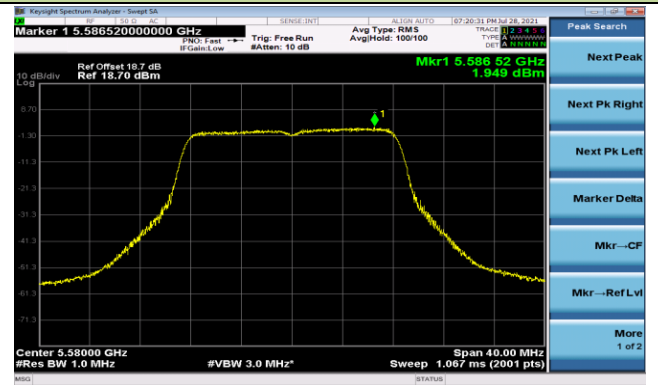

Channel 58 (5290MHz)

Channel 106 (5530MHz)

Channel 122 (5610MHz)

Channel 138 (5690MHz)

Channel 155 (5775MHz)

802.11a Power Spectral Density - Ant 2

Channel 36 (5180MHz)

Channel 44 (5220MHz)

Channel 48 (5240MHz)

Channel 52 (5260MHz)

Channel 60 (5300MHz)

Channel 64 (5320MHz)

802.11a Power Spectral Density - Ant 2

Channel 100 (5500MHz)

Channel 116 (5580MHz)

Channel 140 (5700MHz)

Channel 144 (5720MHz)

Channel 149 (5745MHz)

Channel 157 (5785MHz)

Channel 165 (5825MHz)

802.11ac-VHT20 Power Spectral Density - Ant 2

Channel 36 (5180MHz)

Channel 44 (5220MHz)

Channel 48 (5240MHz)