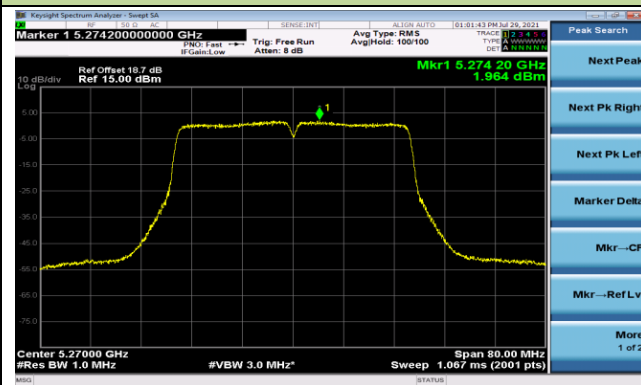

802.11ac-VHT40 Power Spectral Density - Ant 1

Channel 38 (5190MHz)

Channel 46 (5230MHz)

Channel 54 (5270MHz)

Channel 62 (5310MHz)

Channel 102 (5510MHz)

Channel 110 (5550MHz)

802.11ac-VHT40 Power Spectral Density - Ant 1

Channel 134 (5670MHz)

Channel 142 (5710MHz)

Channel 151 (5755MHz)

Channel 159 (5795MHz)

802.11ac-VHT80 Power Spectral Density - Ant 1

Channel 42 (5210MHz)

Channel 58 (5290MHz)

Channel 106 (5530MHz)