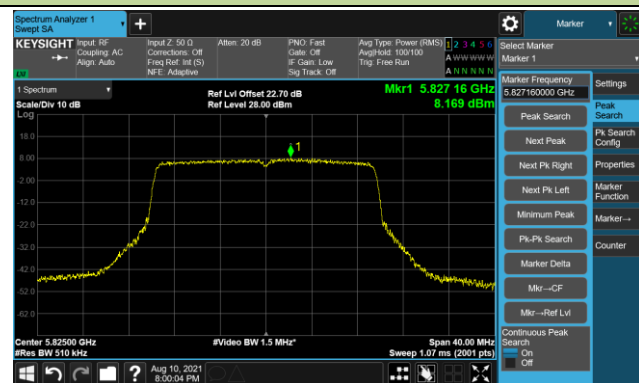

Channel 60 (5300MHz)

Channel 64 (5320MHz)

802.11ax-HE20 Power Spectral Density - Ant 1

Channel 100 (5500MHz)

Channel 116 (5580MHz)

Channel 140 (5700MHz)

Channel 144 (5720MHz)

Channel 149 (5745MHz)

Channel 157 (5785MHz)

Channel 165 (5825MHz)

802.11ax-HE40 Power Spectral Density - Ant 1

Channel 38 (5190MHz)

Channel 46 (5230MHz)

Channel 54 (5270MHz)

Channel 62 (5310MHz)

Channel 102 (5510MHz)