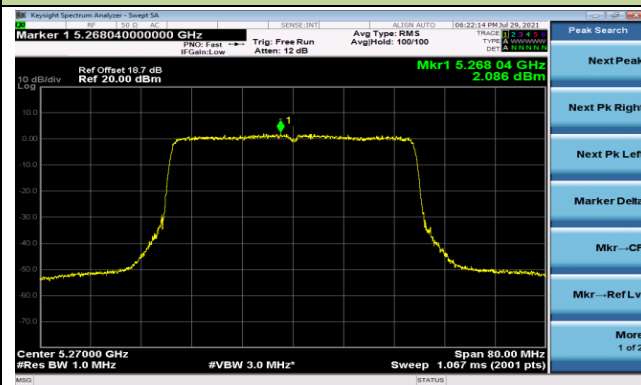

Channel 157 (5785MHz)

Channel 165 (5825MHz)

802.11ax-HE40 Power Spectral Density - Ant 1

Channel 38 (5190MHz)

Channel 46 (5230MHz)

Channel 54 (5270MHz)

Channel 62 (5310MHz)

Channel 102 (5510MHz)