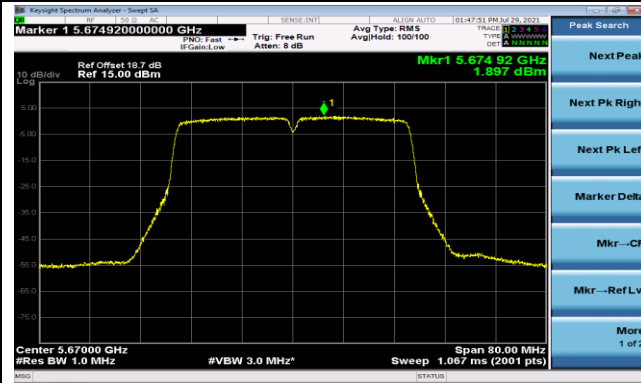

802.11ac-VHT40 Power Spectral Density - Ant 1

Channel 38 (5190MHz)

Channel 46 (5230MHz)

Channel 54 (5270MHz)

Channel 62 (5310MHz)

Channel 102 (5510MHz)

Channel 110 (5550MHz)

802.11ac-VHT40 Power Spectral Density - Ant 1

Channel 134 (5670MHz)

Channel 142 (5710MHz)

Channel 151 (5755MHz)

Channel 159 (5795MHz)

802.11ac-VHT80 Power Spectral Density - Ant 1

Channel 42 (5210MHz)

Channel 58 (5290MHz)

Channel 106 (5530MHz)