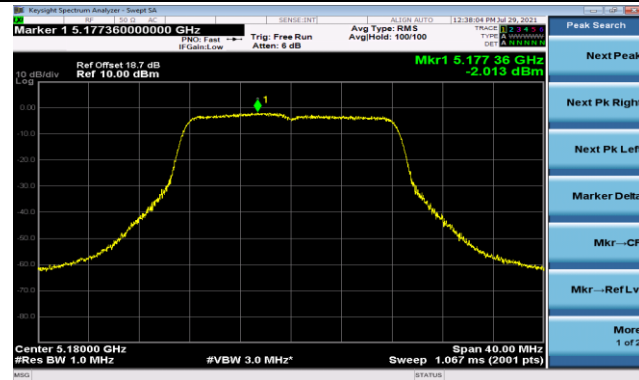

Channel 58 (5290MHz)

Channel 106 (5530MHz)

Channel 122 (5610MHz)

Channel 138 (5690MHz)

Channel 155 (5775MHz)

802.11a Power Spectral Density - Ant 2

Channel 36 (5180MHz)

Channel 44 (5220MHz)

Channel 48 (5240MHz)

Channel 52 (5260MHz)

Channel 60 (5300MHz)

Channel 64 (5320MHz)

802.11a Power Spectral Density - Ant 2

Channel 100 (5500MHz)

Channel 116 (5580MHz)

Channel 140 (5700MHz)