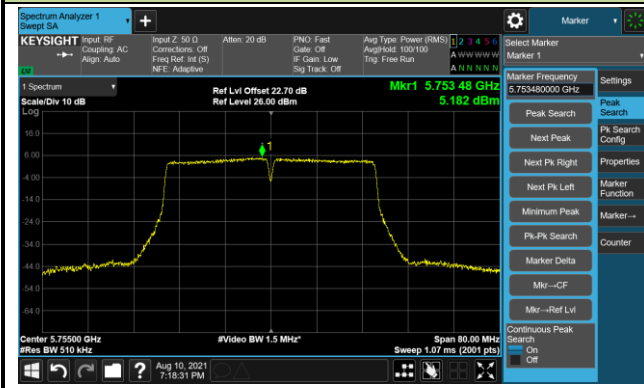

802.11ac-VHT40 Power Spectral Density - Ant 1

Channel 38 (5190MHz)

Channel 46 (5230MHz)

Channel 54 (5270MHz)

Channel 62 (5310MHz)

Channel 102 (5510MHz)

Channel 110 (5550MHz)

802.11ac-VHT40 Power Spectral Density - Ant 1

Channel 134 (5670MHz)

Channel 142 (5710MHz)

Channel 151 (5755MHz)

Channel 159 (5795MHz)

802.11ac-VHT80 Power Spectral Density - Ant 1

Channel 42 (5210MHz)

Channel 58 (5290MHz)

Channel 106 (5530MHz)