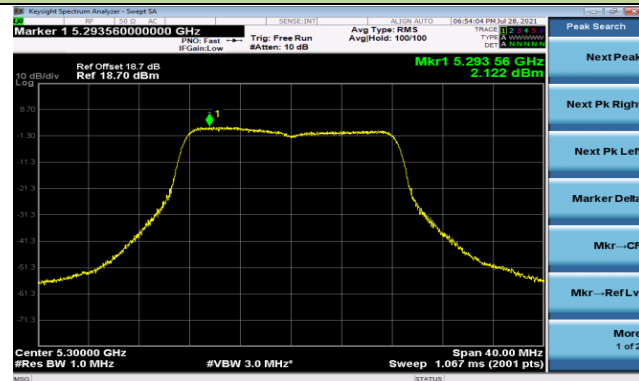

Channel 58 (5290MHz)

Channel 106 (5530MHz)

Channel 122 (5610MHz)

Channel 138 (5690MHz)

Channel 155 (5775MHz)

802.11a Power Spectral Density - Ant 2

Channel 36 (5180MHz)

Channel 44 (5220MHz)

Channel 48 (5240MHz)

Channel 52 (5260MHz)

Channel 60 (5300MHz)

Channel 64 (5320MHz)

802.11a Power Spectral Density - Ant 2

Channel 100 (5500MHz)

Channel 116 (5580MHz)

Channel 140 (5700MHz)