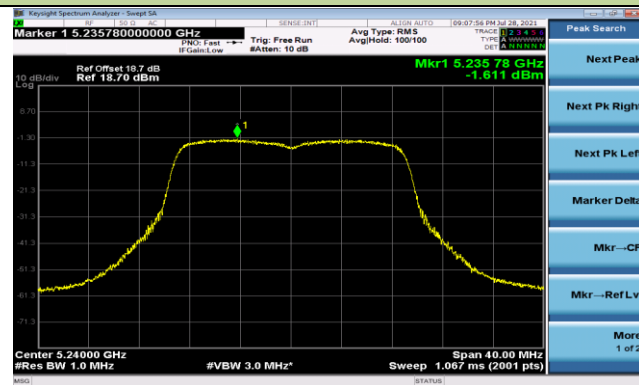

Channel 48 (5240MHz)

Channel 52 (5260MHz)

Channel 60 (5300MHz)

Channel 64 (5320MHz)

802.11a Power Spectral Density - Ant 2

Channel 100 (5500MHz)

Channel 116 (5580MHz)

Channel 140 (5700MHz)

Channel 144 (5720MHz)

Channel 149 (5745MHz)

Channel 157 (5785MHz)

Channel 165 (5825MHz)

802.11ac-VHT20 Power Spectral Density - Ant 2

Channel 36 (5180MHz)

Channel 44 (5220MHz)

Channel 48 (5240MHz)

Channel 52 (5260MHz)

Channel 60 (5300MHz)

Channel 64 (5320MHz)