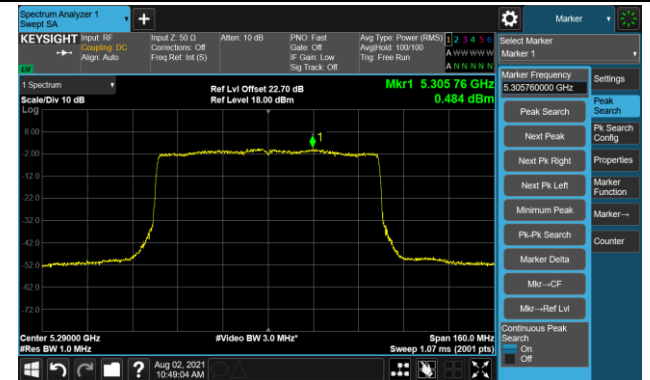

Channel 110 (5550MHz)

802.11ax-HE40 Power Spectral Density - Ant 1

Channel 134 (5670MHz)

Channel 142 (5710MHz)

Channel 151 (5755MHz)

Channel 159 (5795MHz)

802.11ax-HE80 Power Spectral Density - Ant 1

Channel 42 (5210MHz)

Channel 58 (5290MHz)

Channel 106 (5530MHz)

Channel 122 (5610MHz)

Channel 138 (5690MHz)

Channel 155 (5775MHz)

802.11a Power Spectral Density - Ant 2

Channel 36 (5180MHz)

Channel 44 (5220MHz)