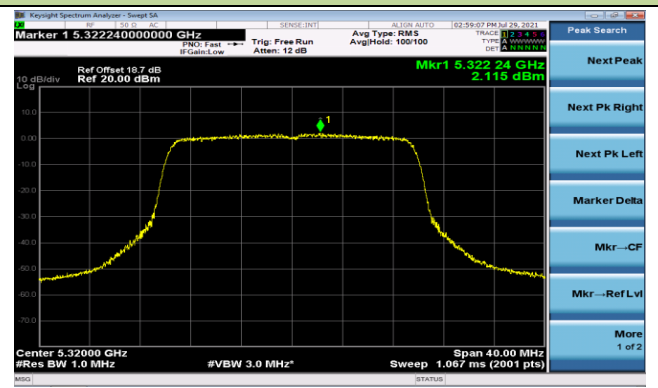

Channel 122 (5610MHz)

Channel 138 (5690MHz)

Channel 155 (5775MHz)

802.11ax-HE20 Power Spectral Density - Ant 1

Channel 36 (5180MHz)

Channel 44 (5220MHz)

Channel 48 (5240MHz)

Channel 52 (5260MHz)

Channel 60 (5300MHz)

Channel 64 (5320MHz)

802.11ax-HE20 Power Spectral Density - Ant 1

Channel 100 (5500MHz)

Channel 116 (5580MHz)

Channel 140 (5700MHz)

Channel 144 (5720MHz)

Channel 149 (5745MHz)