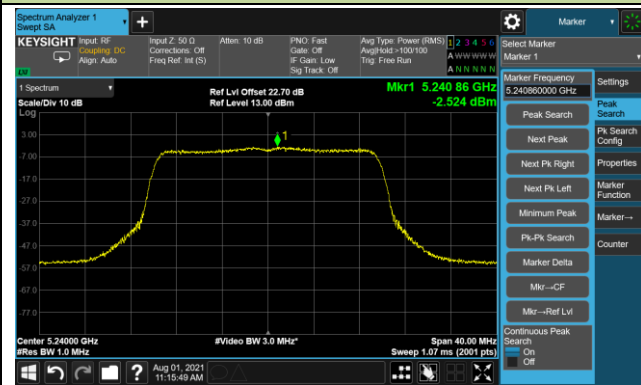

Channel 122 (5610MHz)

Channel 138 (5690MHz)

Channel 155 (5775MHz)

802.11ax-HE20 Power Spectral Density - Ant 1

Channel 36 (5180MHz)

Channel 44 (5220MHz)

Channel 48 (5240MHz)

Channel 52 (5260MHz)

Channel 60 (5300MHz)

Channel 64 (5320MHz)

802.11ax-HE20 Power Spectral Density - Ant 1

Channel 100 (5500MHz)

Channel 116 (5580MHz)

Channel 140 (5700MHz)

Channel 144 (5720MHz)

Channel 149 (5745MHz)