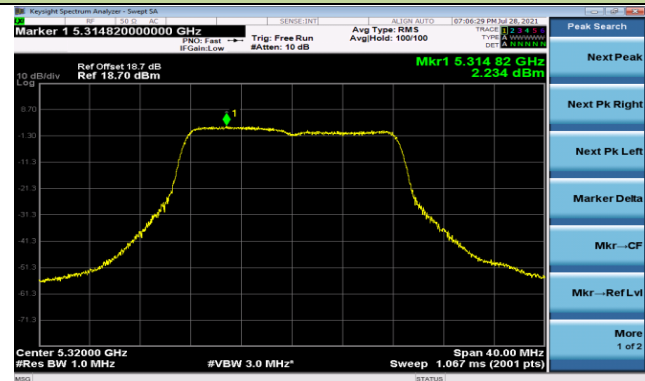

Channel 58 (5290MHz)

Channel 106 (5530MHz)

Channel 122 (5610MHz)

Channel 138 (5690MHz)

Channel 155 (5775MHz)

802.11a Power Spectral Density - Ant 2

Channel 36 (5180MHz)

Channel 44 (5220MHz)

Channel 48 (5240MHz)

Channel 52 (5260MHz)

Channel 60 (5300MHz)

Channel 64 (5320MHz)

802.11a Power Spectral Density - Ant 2

Channel 100 (5500MHz)

Channel 116 (5580MHz)

Channel 140 (5700MHz)

Channel 144 (5720MHz)

Channel 149 (5745MHz)

Channel 157 (5785MHz)

Channel 165 (5825MHz)

802.11ac-VHT20 Power Spectral Density - Ant 2

Channel 36 (5180MHz)

Channel 44 (5220MHz)

Channel 48 (5240MHz)