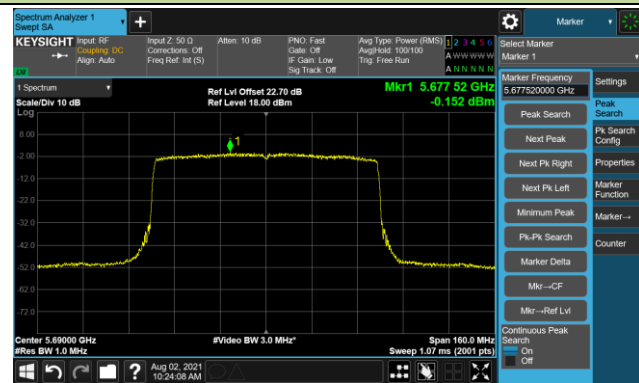

Channel 58 (5290MHz)

Channel 106 (5530MHz)

Channel 122 (5610MHz)

Channel 138 (5690MHz)

Channel 155 (5775MHz)

802.11a Power Spectral Density - Ant 2

Channel 36 (5180MHz)

Channel 44 (5220MHz)