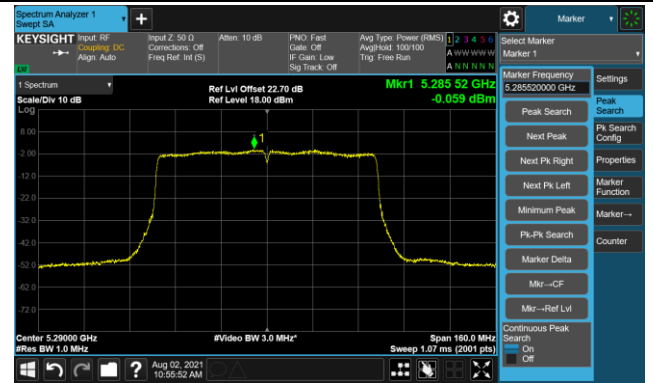

Channel 134 (5670MHz)

Channel 142 (5710MHz)

Channel 151 (5755MHz)

Channel 159 (5795MHz)

802.11ac-VHT80 Power Spectral Density - Ant 1

Channel 42 (5210MHz)

Channel 58 (5290MHz)

Channel 106 (5530MHz)

Channel 122 (5610MHz)

Channel 138 (5690MHz)

Channel 155 (5775MHz)

802.11ax-HE20 Power Spectral Density - Ant 1

Channel 36 (5180MHz)

Channel 44 (5220MHz)

Channel 48 (5240MHz)

Channel 52 (5260MHz)