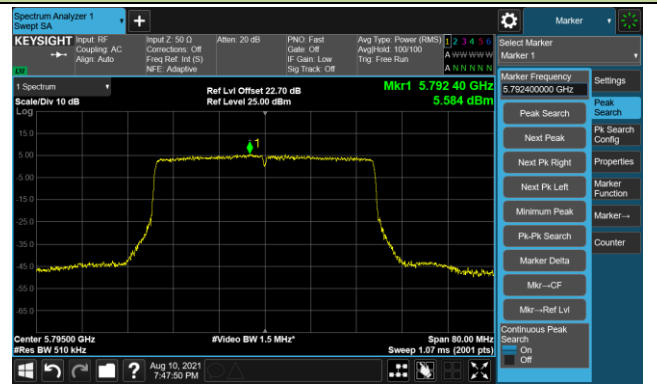

Channel 110 (5550MHz)

802.11ax-HE40 Power Spectral Density - Ant 1

Channel 134 (5670MHz)

Channel 142 (5710MHz)

Channel 151 (5755MHz)

Channel 159 (5795MHz)

802.11ax-HE80 Power Spectral Density - Ant 1

Channel 42 (5210MHz)

Channel 58 (5290MHz)

Channel 106 (5530MHz)

Channel 122 (5610MHz)

Channel 138 (5690MHz)

Channel 155 (5775MHz)

802.11a Power Spectral Density - Ant 2

Channel 36 (5180MHz)

Channel 44 (5220MHz)