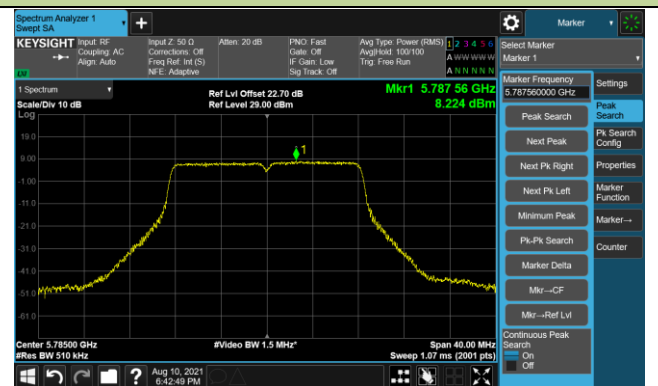

Channel 58 (5290MHz)

Channel 106 (5530MHz)

Channel 122 (5610MHz)

Channel 138 (5690MHz)

Channel 155 (5775MHz)

802.11a Power Spectral Density - Ant 2

Channel 36 (5180MHz)

Channel 44 (5220MHz)

Channel 48 (5240MHz)

Channel 52 (5260MHz)

Channel 60 (5300MHz)

Channel 64 (5320MHz)

802.11a Power Spectral Density - Ant 2

Channel 100 (5500MHz)

Channel 116 (5580MHz)

Channel 140 (5700MHz)

Channel 144 (5720MHz)

Channel 149 (5745MHz)

Channel 157 (5785MHz)

Channel 165 (5825MHz)

802.11ac-VHT20 Power Spectral Density - Ant 2

Channel 36 (5180MHz)

Channel 44 (5220MHz)

Channel 48 (5240MHz)