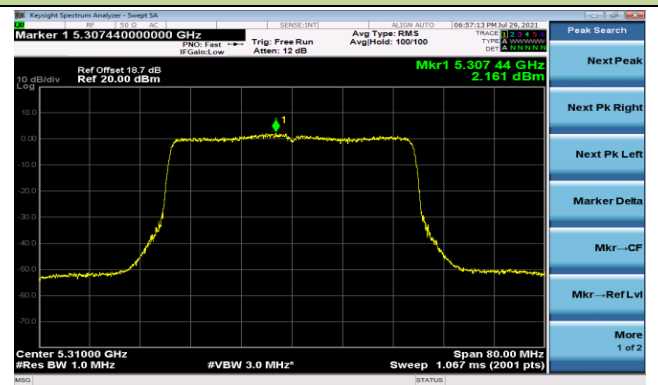

Channel 157 (5785MHz)

Channel 165 (5825MHz)

802.11ax-HE40 Power Spectral Density - Ant 1

Channel 38 (5190MHz)

Channel 46 (5230MHz)

Channel 54 (5270MHz)

Channel 62 (5310MHz)

Channel 102 (5510MHz)