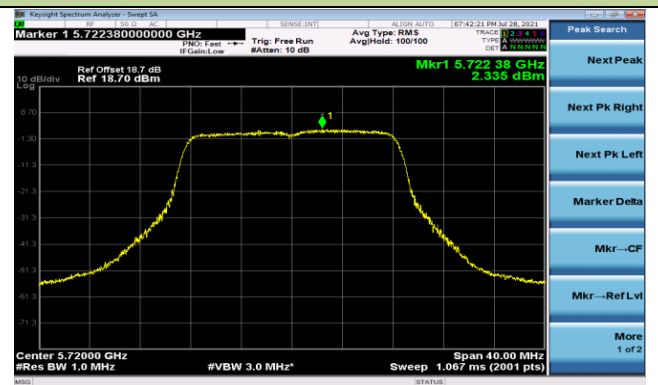

Channel 58 (5290MHz)

Channel 106 (5530MHz)

Channel 122 (5610MHz)

Channel 138 (5690MHz)

Channel 155 (5775MHz)

802.11a Power Spectral Density - Ant 2

Channel 36 (5180MHz)

Channel 44 (5220MHz)

Channel 48 (5240MHz)

Channel 52 (5260MHz)

Channel 60 (5300MHz)

Channel 64 (5320MHz)

802.11a Power Spectral Density - Ant 2

Channel 100 (5500MHz)

Channel 116 (5580MHz)

Channel 140 (5700MHz)

Channel 144 (5720MHz)

Channel 149 (5745MHz)

Channel 157 (5785MHz)

Channel 165 (5825MHz)

802.11ac-VHT20 Power Spectral Density - Ant 2

Channel 36 (5180MHz)

Channel 44 (5220MHz)

Channel 48 (5240MHz)