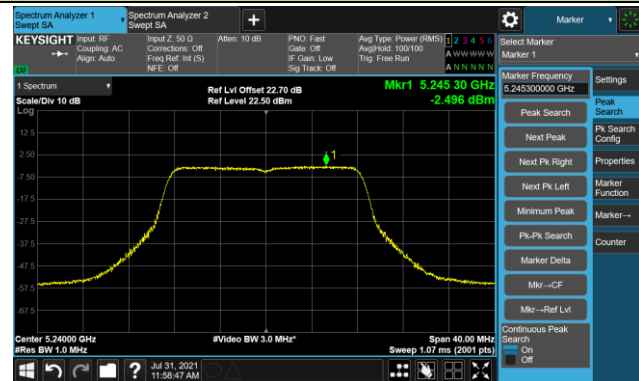

Channel 58 (5290MHz)

Channel 106 (5530MHz)

Channel 122 (5610MHz)

Channel 138 (5690MHz)

Channel 155 (5775MHz)

802.11a Power Spectral Density - Ant 2

Channel 36 (5180MHz)

Channel 44 (5220MHz)

Channel 48 (5240MHz)

Channel 52 (5260MHz)

Channel 60 (5300MHz)

Channel 64 (5320MHz)

802.11a Power Spectral Density - Ant 2

Channel 100 (5500MHz)

Channel 116 (5580MHz)

Channel 140 (5700MHz)