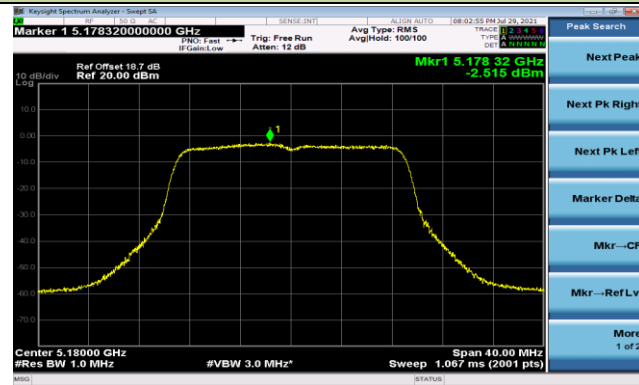

Channel 48 (5240MHz)

Channel 52 (5260MHz)

Channel 60 (5300MHz)

Channel 64 (5320MHz)

802.11a Power Spectral Density - Ant 2

Channel 100 (5500MHz)

Channel 116 (5580MHz)

Channel 140 (5700MHz)

Channel 144 (5720MHz)

Channel 149 (5745MHz)

Channel 157 (5785MHz)

Channel 165 (5825MHz)

802.11ac-VHT20 Power Spectral Density - Ant 2

Channel 36 (5180MHz)

Channel 44 (5220MHz)

Channel 48 (5240MHz)

Channel 52 (5260MHz)

Channel 60 (5300MHz)

Channel 64 (5320MHz)