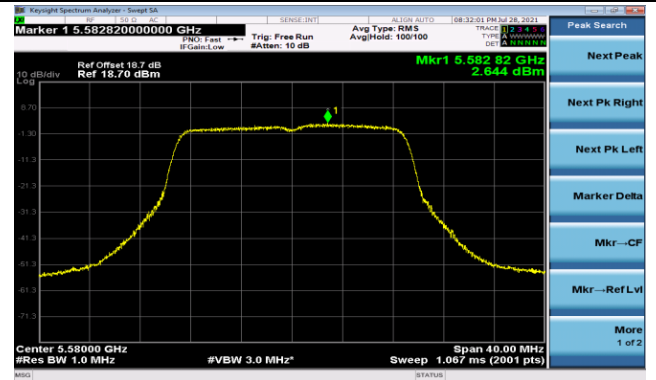

Channel 144 (5720MHz)

Channel 149 (5745MHz)

Channel 157 (5785MHz)

802.11ac-VHT20 Power Spectral Density - Ant 1

Channel 36 (5180MHz)

Channel 44 (5220MHz)

Channel 48 (5240MHz)

Channel 52 (5260MHz)

Channel 60 (5300MHz)

Channel 64 (5320MHz)

802.11ac-VHT20 Power Spectral Density - Ant 1

Channel 100 (5500MHz)

Channel 116 (5580MHz)

Channel 140 (5700MHz)

Channel 144 (5720MHz)

Channel 149 (5745MHz)

Channel 157 (5785MHz)

Channel 165 (5825MHz)