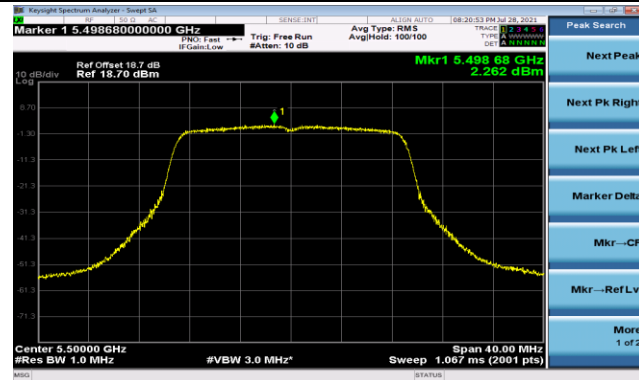

Channel 144 (5720MHz)

Channel 149 (5745MHz)

Channel 157 (5785MHz)

802.11ac-VHT20 Power Spectral Density - Ant 1

Channel 36 (5180MHz)

Channel 44 (5220MHz)

Channel 48 (5240MHz)

Channel 52 (5260MHz)

Channel 60 (5300MHz)

Channel 64 (5320MHz)

802.11ac-VHT20 Power Spectral Density - Ant 1

Channel 100 (5500MHz)

Channel 116 (5580MHz)

Channel 140 (5700MHz)

Channel 144 (5720MHz)

Channel 149 (5745MHz)

Channel 157 (5785MHz)

Channel 165 (5825MHz)