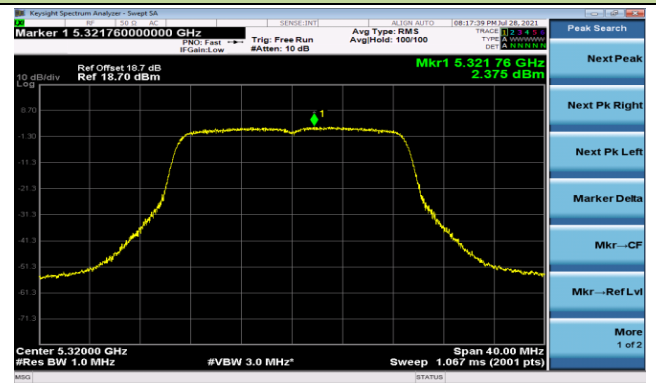

Channel 144 (5720MHz)

Channel 149 (5745MHz)

Channel 157 (5785MHz)

802.11ac-VHT20 Power Spectral Density - Ant 1

Channel 36 (5180MHz)

Channel 44 (5220MHz)

Channel 48 (5240MHz)

Channel 52 (5260MHz)

Channel 60 (5300MHz)

Channel 64 (5320MHz)

802.11ac-VHT20 Power Spectral Density - Ant 1

Channel 100 (5500MHz)

Channel 116 (5580MHz)

Channel 140 (5700MHz)

Channel 144 (5720MHz)

Channel 149 (5745MHz)