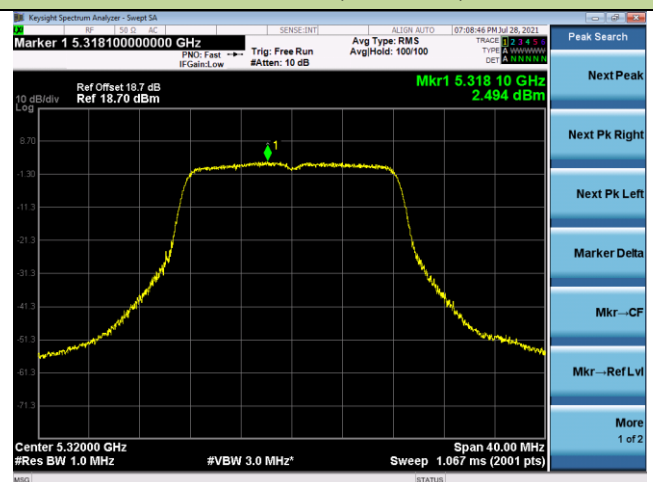

Channel 48 (5240MHz)

Channel 52 (5260MHz)

Channel 60 (5300MHz)

Channel 64 (5320MHz)

802.11a Power Spectral Density - Ant 1

Channel 100 (5500MHz)

Channel 116 (5580MHz)

Channel 140 (5700MHz)