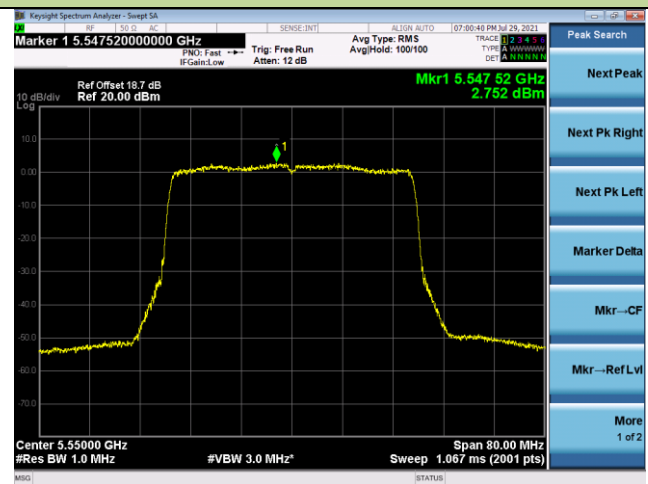

Channel 110 (5550MHz)