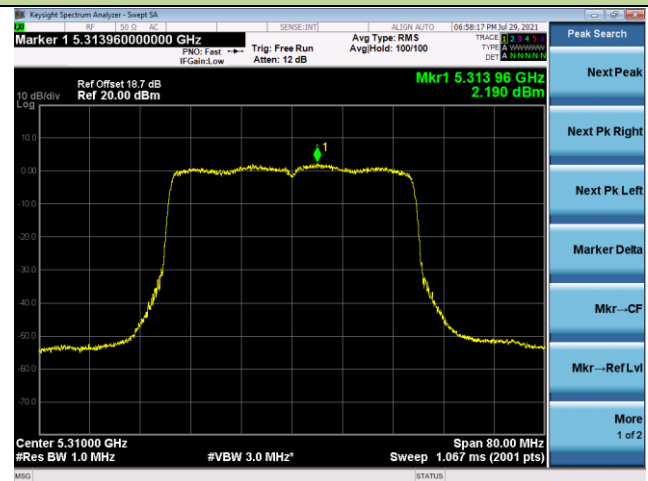

Channel 149 (5745MHz)

Channel 157 (5785MHz)

802.11ax-HE40 Power Spectral Density - Ant 0

Channel 38 (5190MHz)

Channel 46 (5230MHz)

Channel 54 (5270MHz)

Channel 62 (5310MHz)

Channel 102 (5510MHz)

Channel 110 (5550MHz)

802.11ax-HE40 Power Spectral Density - Ant 0

Channel 134 (5670MHz)

Channel 142 (5710MHz)

Channel 151 (5755MHz)

Channel 159 (5795MHz)

802.11ax-HE80 Power Spectral Density - Ant 0

Channel 42 (5210MHz)