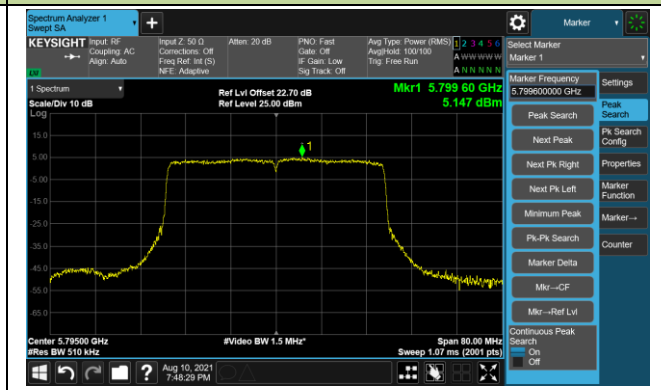

Channel 110 (5550MHz)

802.11ax-HE40 Power Spectral Density - Ant 0

Channel 134 (5670MHz)

Channel 142 (5710MHz)

Channel 151 (5755MHz)

Channel 159 (5795MHz)

802.11ax-HE80 Power Spectral Density - Ant 0

Channel 42 (5210MHz)

Channel 58 (5290MHz)

Channel 106 (5530MHz)

Channel 122 (5610MHz)

Channel 138 (5690MHz)

Channel 155 (5775MHz)

802.11a Power Spectral Density - Ant 1

Channel 36 (5180MHz)

Channel 44 (5220MHz)