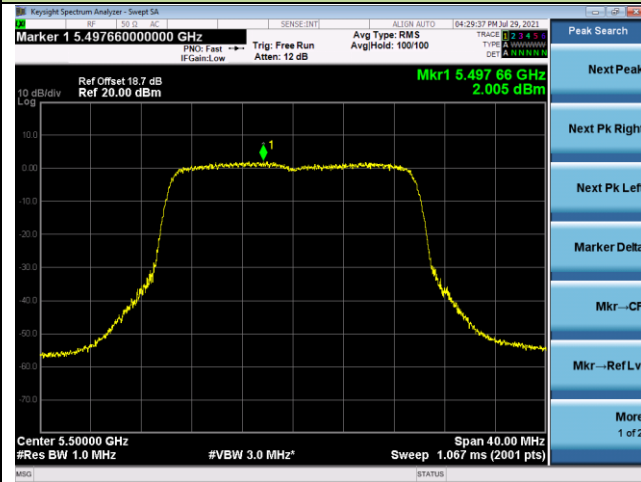

Channel 52 (5260MHz)

Channel 60 (5300MHz)

Channel 64 (5320MHz)

802.11ax-HE20 Power Spectral Density - Ant 0

Channel 100 (5500MHz)

Channel 116 (5580MHz)

Channel 140 (5700MHz)

Channel 144 (5720MHz)