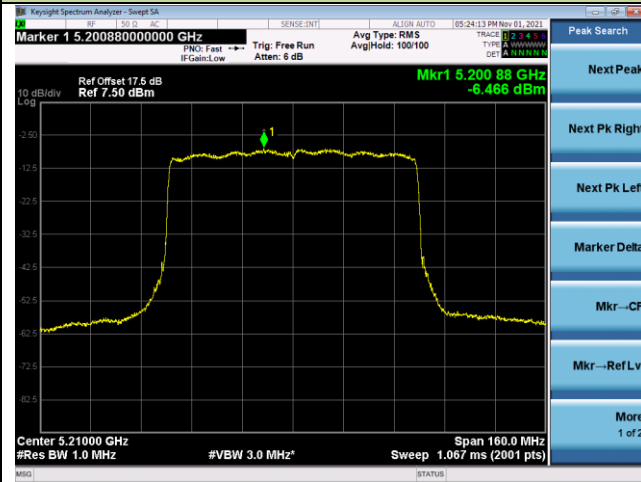

Channel 110 (5550MHz)

802.11ax-HE40 Power Spectral Density - Ant 0

Channel 134 (5670MHz)

Channel 142 (5710MHz)

Channel 151 (5755MHz)

Channel 159 (5795MHz)

802.11ax-HE80 Power Spectral Density - Ant 0

Channel 42 (5210MHz)