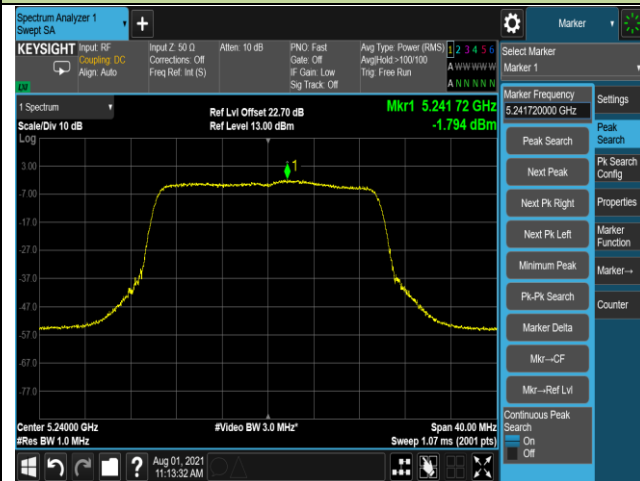

Channel 106 (5530MHz)

Channel 122 (5610MHz)

Channel 138 (5690MHz)

Channel 155 (5775MHz)

802.11ax-HE20 Power Spectral Density - Ant 0

Channel 36 (5180MHz)

Channel 44 (5220MHz)

Channel 48 (5240MHz)

Channel 52 (5260MHz)

Channel 60 (5300MHz)

Channel 64 (5320MHz)

802.11ax-HE20 Power Spectral Density - Ant 0

Channel 100 (5500MHz)

Channel 116 (5580MHz)

Channel 140 (5700MHz)

Channel 144 (5720MHz)