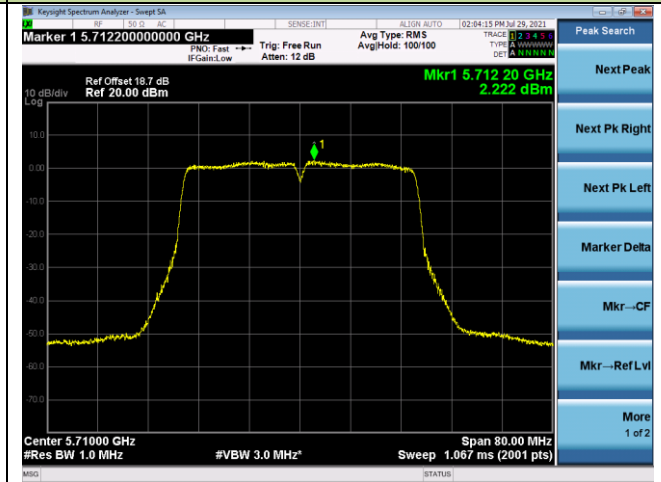

802.11ac-VHT40 Power Spectral Density - Ant 0

Channel 134 (5670MHz)

Channel 142 (5710MHz)

Channel 151 (5755MHz)

Channel 159 (5795MHz)

802.11ac-VHT80 Power Spectral Density - Ant 0

Channel 42 (5210MHz)

Channel 58 (5290MHz)

Channel 106 (5530MHz)

Channel 122 (5610MHz)

Channel 138 (5690MHz)

Channel 155 (5775MHz)

802.11ax-HE20 Power Spectral Density - Ant 0

Channel 36 (5180MHz)

Channel 44 (5220MHz)

Channel 48 (5240MHz)