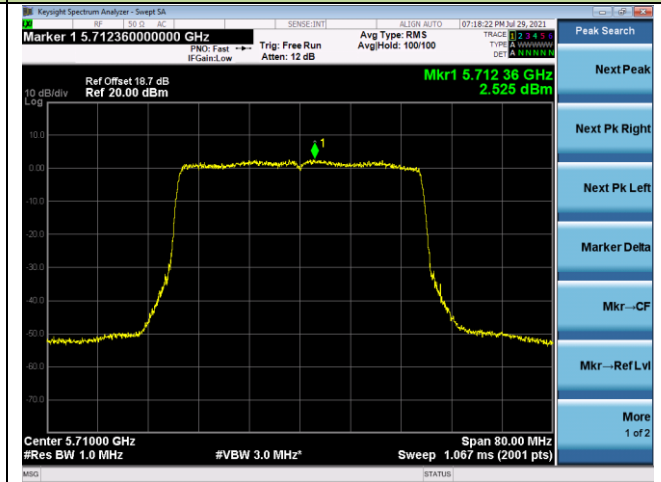

Channel 110 (5550MHz)

802.11ax-HE40 Power Spectral Density - Ant 0

Channel 134 (5670MHz)

Channel 142 (5710MHz)

Channel 151 (5755MHz)

Channel 159 (5795MHz)

802.11ax-HE80 Power Spectral Density - Ant 0

Channel 42 (5210MHz)

Channel 58 (5290MHz)

Channel 106 (5530MHz)

Channel 122 (5610MHz)

Channel 138 (5690MHz)

Channel 155 (5775MHz)

802.11a Power Spectral Density - Ant 1

Channel 36 (5180MHz)

Channel 44 (5220MHz)