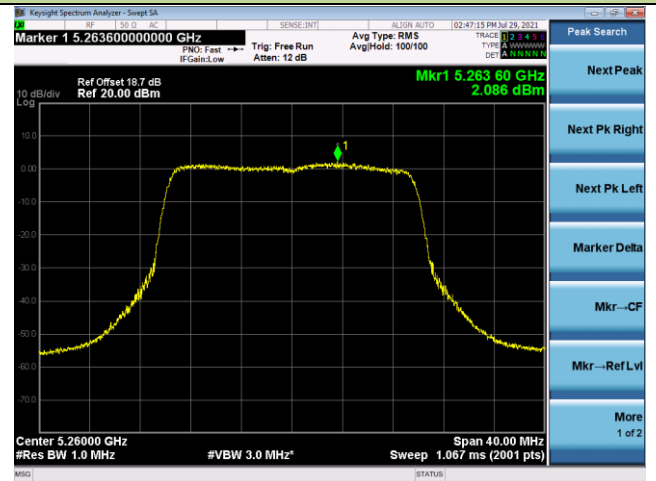

Channel 52 (5260MHz)