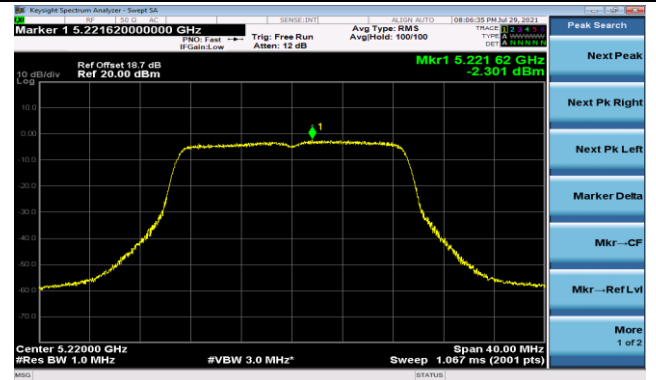

Channel 144 (5720MHz)

Channel 149 (5745MHz)

Channel 157 (5785MHz)

802.11ac-VHT20 Power Spectral Density - Ant 1

Channel 36 (5180MHz)

Channel 44 (5220MHz)

Channel 48 (5240MHz)

Channel 52 (5260MHz)

Channel 60 (5300MHz)

Channel 64 (5320MHz)

802.11ac-VHT20 Power Spectral Density - Ant 1

Channel 100 (5500MHz)

Channel 116 (5580MHz)

Channel 140 (5700MHz)

Channel 144 (5720MHz)

Channel 149 (5745MHz)