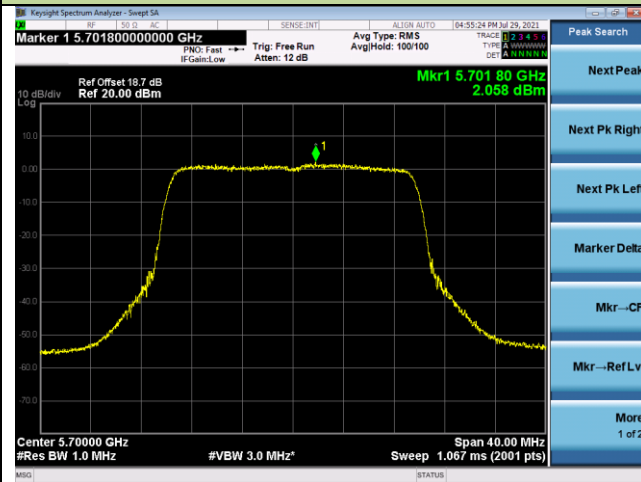

Channel 52 (5260MHz)

Channel 60 (5300MHz)

Channel 64 (5320MHz)

802.11ax-HE20 Power Spectral Density - Ant 0

Channel 100 (5500MHz)

Channel 116 (5580MHz)

Channel 140 (5700MHz)

Channel 144 (5720MHz)