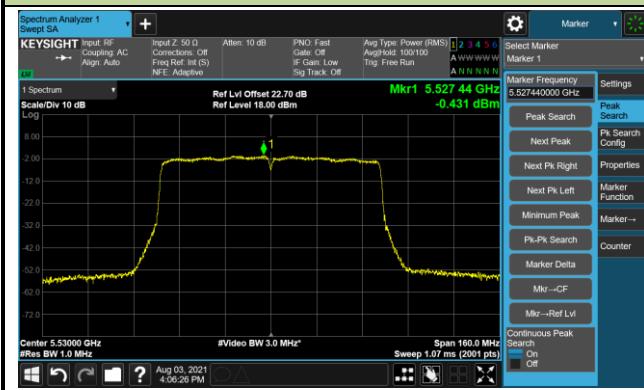

802.11ac-VHT40 Power Spectral Density - Ant 0

Channel 134 (5670MHz)

Channel 142 (5710MHz)

Channel 151 (5755MHz)

Channel 159 (5795MHz)

802.11ac-VHT80 Power Spectral Density - Ant 0

Channel 42 (5210MHz)

Channel 58 (5290MHz)

Channel 106 (5530MHz)

Channel 122 (5610MHz)

Channel 138 (5690MHz)

Channel 155 (5775MHz)

802.11ax-HE20 Power Spectral Density - Ant 0

Channel 36 (5180MHz)

Channel 44 (5220MHz)

Channel 48 (5240MHz)