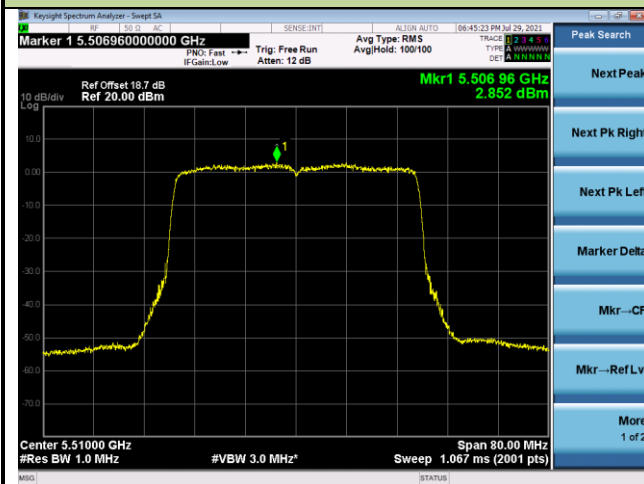

Channel 149 (5745MHz)

Channel 157 (5785MHz)

802.11ax-HE40 Power Spectral Density - Ant 0

Channel 38 (5190MHz)

Channel 46 (5230MHz)

Channel 54 (5270MHz)

Channel 62 (5310MHz)

Channel 102 (5510MHz)