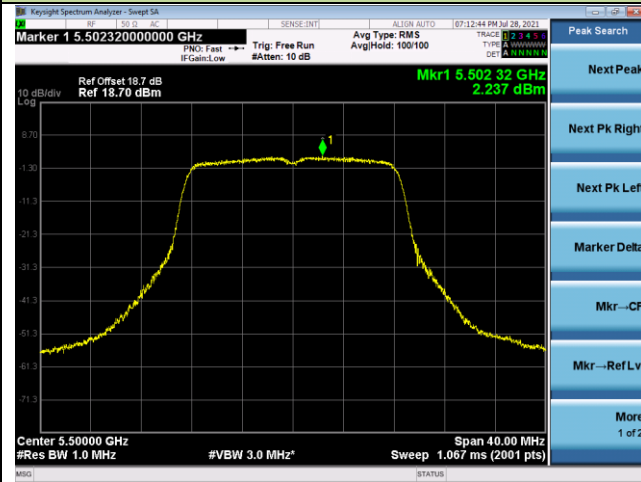

Channel 48 (5240MHz)

Channel 52 (5260MHz)

Channel 60 (5300MHz)

Channel 64 (5320MHz)

802.11a Power Spectral Density - Ant 1

Channel 100 (5500MHz)

Channel 116 (5580MHz)

Channel 140 (5700MHz)