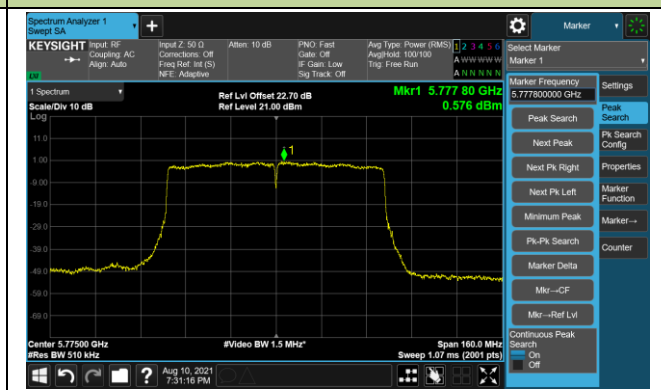

802.11ac-VHT40 Power Spectral Density - Ant 0

Channel 134 (5670MHz)

Channel 142 (5710MHz)

Channel 151 (5755MHz)

Channel 159 (5795MHz)

802.11ac-VHT80 Power Spectral Density - Ant 0

Channel 42 (5210MHz)

Channel 58 (5290MHz)

Channel 106 (5530MHz)

Channel 122 (5610MHz)

Channel 138 (5690MHz)

Channel 155 (5775MHz)

802.11ax-HE20 Power Spectral Density - Ant 0

Channel 36 (5180MHz)

Channel 44 (5220MHz)

Channel 48 (5240MHz)

Channel 52 (5260MHz)

Channel 60 (5300MHz)

Channel 64 (5320MHz)

802.11ax-HE20 Power Spectral Density - Ant 0

Channel 100 (5500MHz)

Channel 116 (5580MHz)

Channel 140 (5700MHz)

Channel 144 (5720MHz)