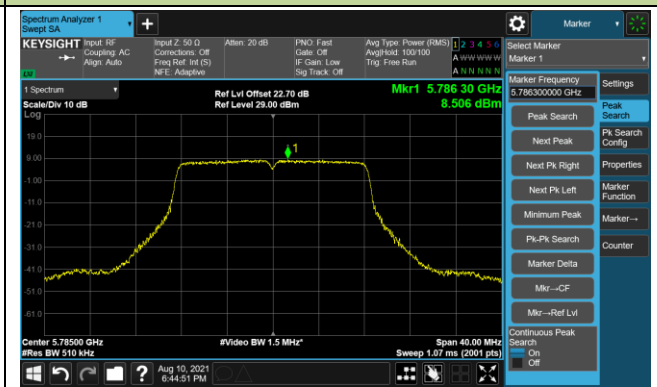

Channel 58 (5290MHz)

Channel 106 (5530MHz)

Channel 122 (5610MHz)

Channel 138 (5690MHz)

Channel 155 (5775MHz)

802.11a Power Spectral Density - Ant 1

Channel 36 (5180MHz)

Channel 44 (5220MHz)

Channel 48 (5240MHz)

Channel 52 (5260MHz)

Channel 60 (5300MHz)

Channel 64 (5320MHz)

802.11a Power Spectral Density - Ant 1

Channel 100 (5500MHz)

Channel 116 (5580MHz)

Channel 140 (5700MHz)

Channel 144 (5720MHz)

Channel 149 (5745MHz)

Channel 157 (5785MHz)

802.11ac-VHT20 Power Spectral Density - Ant 1

Channel 36 (5180MHz)

Channel 44 (5220MHz)

Channel 48 (5240MHz)

Channel 52 (5260MHz)