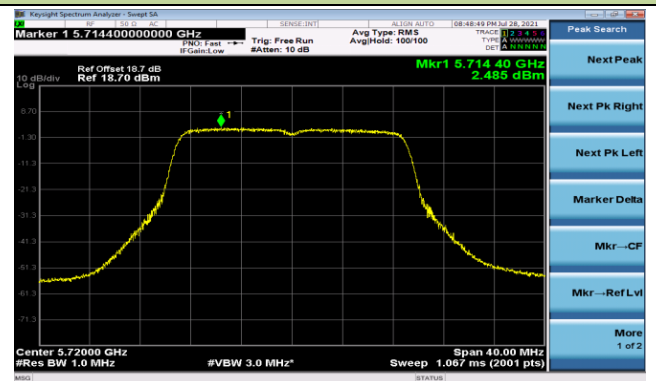

Channel 60 (5300MHz)

Channel 64 (5320MHz)

802.11ac-VHT20 Power Spectral Density - Ant 1

Channel 100 (5500MHz)

Channel 116 (5580MHz)

Channel 140 (5700MHz)

Channel 144 (5720MHz)

Channel 149 (5745MHz)

Channel 157 (5785MHz)

Channel 165 (5825MHz)