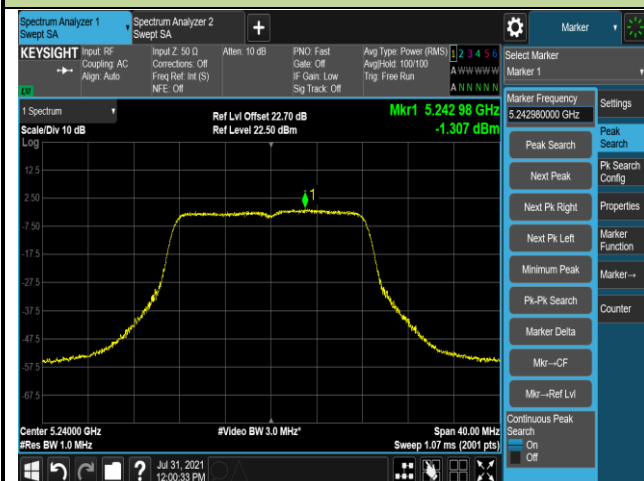

Channel 58 (5290MHz)

Channel 106 (5530MHz)

Channel 122 (5610MHz)

Channel 138 (5690MHz)

Channel 155 (5775MHz)

802.11a Power Spectral Density - Ant 1

Channel 36 (5180MHz)

Channel 44 (5220MHz)

Channel 48 (5240MHz)

Channel 52 (5260MHz)

Channel 60 (5300MHz)

Channel 64 (5320MHz)

802.11a Power Spectral Density - Ant 1

Channel 100 (5500MHz)

Channel 116 (5580MHz)

Channel 140 (5700MHz)