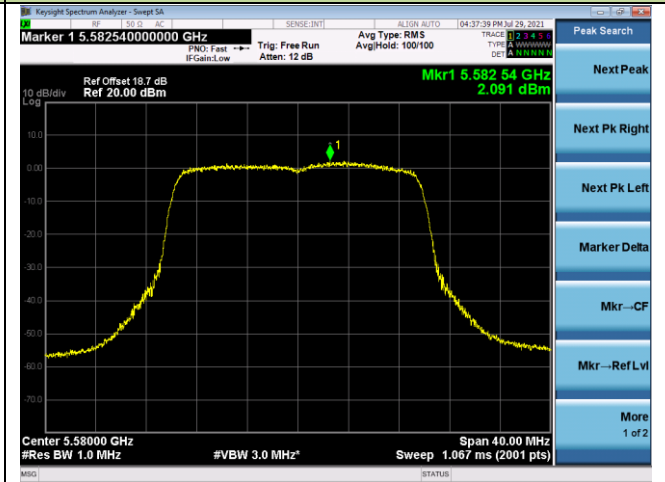

Channel 52 (5260MHz)

Channel 60 (5300MHz)

Channel 64 (5320MHz)

802.11ax-HE20 Power Spectral Density - Ant 0

Channel 100 (5500MHz)

Channel 116 (5580MHz)

Channel 140 (5700MHz)

Channel 144 (5720MHz)