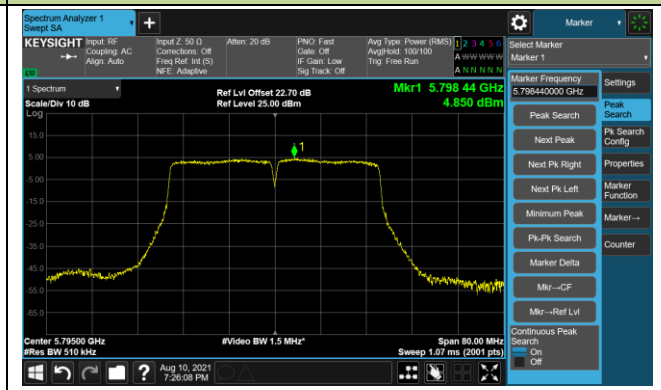

802.11ac-VHT40 Power Spectral Density - Ant 0

Channel 134 (5670MHz)

Channel 142 (5710MHz)

Channel 151 (5755MHz)

Channel 159 (5795MHz)

802.11ac-VHT80 Power Spectral Density - Ant 0

Channel 42 (5210MHz)

Channel 58 (5290MHz)

Channel 106 (5530MHz)

Channel 122 (5610MHz)

Channel 138 (5690MHz)

Channel 155 (5775MHz)

802.11ax-HE20 Power Spectral Density - Ant 0

Channel 36 (5180MHz)

Channel 44 (5220MHz)

Channel 48 (5240MHz)