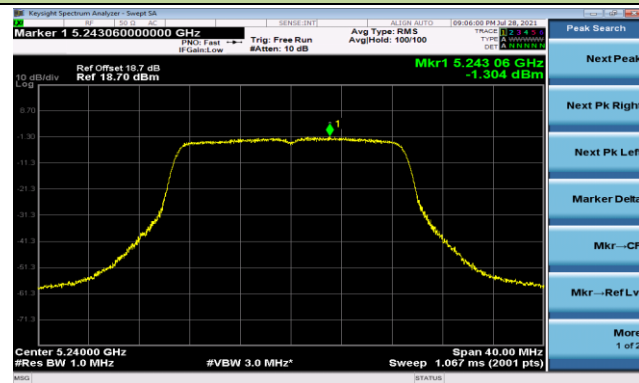

Channel 144 (5720MHz)

Channel 149 (5745MHz)

Channel 157 (5785MHz)

802.11ac-VHT20 Power Spectral Density - Ant 1

Channel 36 (5180MHz)

Channel 44 (5220MHz)

Channel 48 (5240MHz)

Channel 52 (5260MHz)

Channel 60 (5300MHz)

Channel 64 (5320MHz)

802.11ac-VHT20 Power Spectral Density - Ant 1

Channel 100 (5500MHz)

Channel 116 (5580MHz)

Channel 140 (5700MHz)

Channel 144 (5720MHz)

Channel 149 (5745MHz)