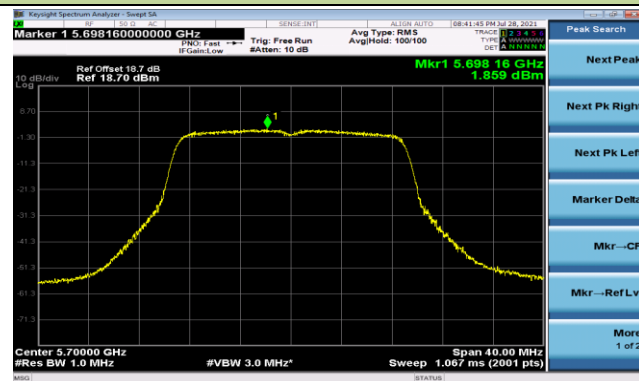

Channel 144 (5720MHz)

Channel 149 (5745MHz)

Channel 157 (5785MHz)

802.11ac-VHT20 Power Spectral Density - Ant 1

Channel 36 (5180MHz)

Channel 44 (5220MHz)

Channel 48 (5240MHz)

Channel 52 (5260MHz)

Channel 60 (5300MHz)

Channel 64 (5320MHz)

802.11ac-VHT20 Power Spectral Density - Ant 1

Channel 100 (5500MHz)

Channel 116 (5580MHz)

Channel 140 (5700MHz)

Channel 144 (5720MHz)

Channel 149 (5745MHz)

Channel 157 (5785MHz)

Channel 165 (5825MHz)