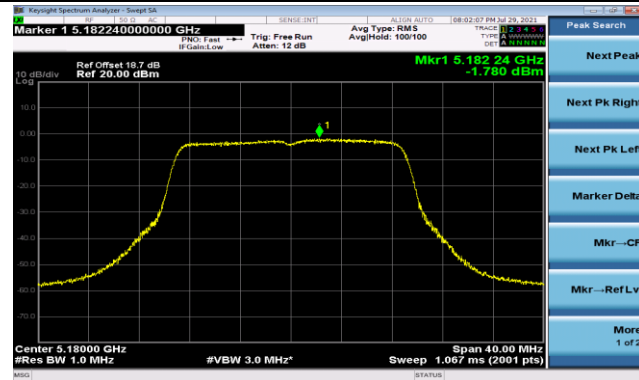

Channel 144 (5720MHz)

Channel 149 (5745MHz)

Channel 157 (5785MHz)

802.11ac-VHT20 Power Spectral Density - Ant 1

Channel 36 (5180MHz)

Channel 44 (5220MHz)

Channel 48 (5240MHz)

Channel 52 (5260MHz)

Channel 60 (5300MHz)

Channel 64 (5320MHz)

802.11ac-VHT20 Power Spectral Density - Ant 1

Channel 100 (5500MHz)

Channel 116 (5580MHz)

Channel 140 (5700MHz)

Channel 144 (5720MHz)

Channel 149 (5745MHz)