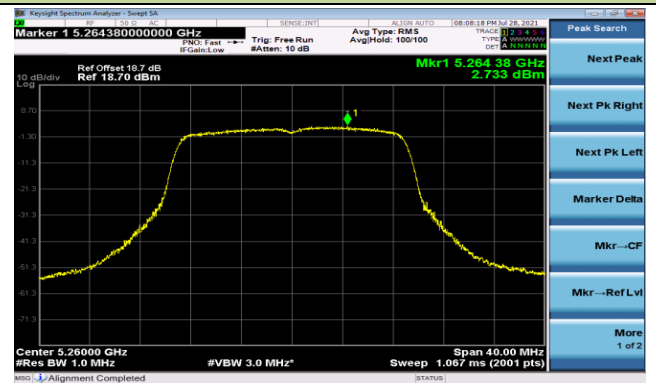

Channel 144 (5720MHz)

Channel 149 (5745MHz)

Channel 157 (5785MHz)

802.11ac-VHT20 Power Spectral Density - Ant 1

Channel 36 (5180MHz)

Channel 44 (5220MHz)

Channel 48 (5240MHz)

Channel 52 (5260MHz)

Channel 60 (5300MHz)

Channel 64 (5320MHz)

802.11ac-VHT20 Power Spectral Density - Ant 1

Channel 100 (5500MHz)

Channel 116 (5580MHz)

Channel 140 (5700MHz)

Channel 144 (5720MHz)

Channel 149 (5745MHz)