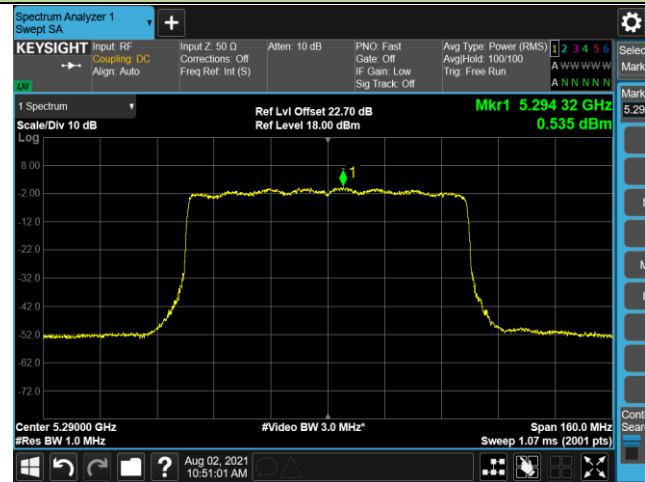

Channel 110 (5550MHz)

802.11ax-HE40 Power Spectral Density - Ant 0

Channel 134 (5670MHz)

Channel 142 (5710MHz)

Channel 151 (5755MHz)

Channel 159 (5795MHz)

802.11ax-HE80 Power Spectral Density - Ant 0

Channel 42 (5210MHz)

Channel 58 (5290MHz)

Channel 106 (5530MHz)

Channel 122 (5610MHz)

Channel 138 (5690MHz)

Channel 155 (5775MHz)

802.11a Power Spectral Density - Ant 1

Channel 36 (5180MHz)

Channel 44 (5220MHz)