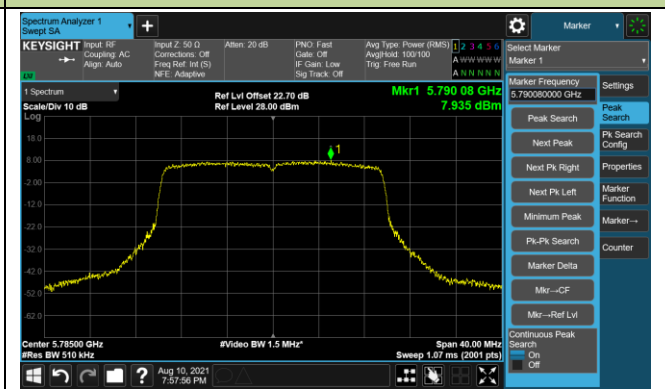

Channel 52 (5260MHz)

Channel 60 (5300MHz)

Channel 64 (5320MHz)

802.11ax-HE20 Power Spectral Density - Ant 0

Channel 100 (5500MHz)

Channel 116 (5580MHz)

Channel 140 (5700MHz)

Channel 144 (5720MHz)

Channel 149 (5745MHz)

Channel 157 (5785MHz)

802.11ax-HE40 Power Spectral Density - Ant 0

Channel 38 (5190MHz)

Channel 46 (5230MHz)

Channel 54 (5270MHz)

Channel 62 (5310MHz)

Channel 102 (5510MHz)