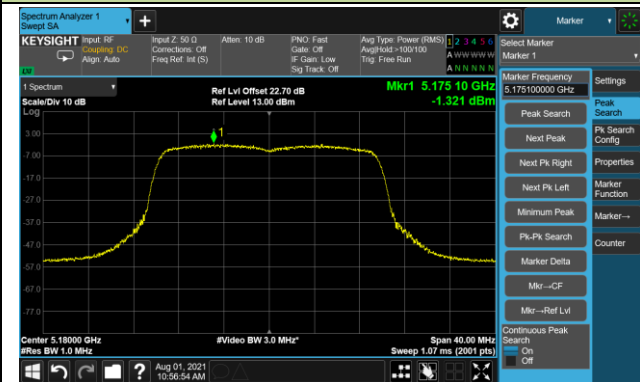

802.11ac-VHT40 Power Spectral Density - Ant 0

Channel 134 (5670MHz)

Channel 142 (5710MHz)

Channel 151 (5755MHz)

Channel 159 (5795MHz)

802.11ac-VHT80 Power Spectral Density - Ant 0

Channel 42 (5210MHz)

Channel 58 (5290MHz)

Channel 106 (5530MHz)

Channel 122 (5610MHz)

Channel 138 (5690MHz)

Channel 155 (5775MHz)

802.11ax-HE20 Power Spectral Density - Ant 0

Channel 36 (5180MHz)

Channel 44 (5220MHz)

Channel 48 (5240MHz)

Channel 52 (5260MHz)

Channel 60 (5300MHz)

Channel 64 (5320MHz)

802.11ax-HE20 Power Spectral Density - Ant 0

Channel 100 (5500MHz)

Channel 116 (5580MHz)

Channel 140 (5700MHz)

Channel 144 (5720MHz)