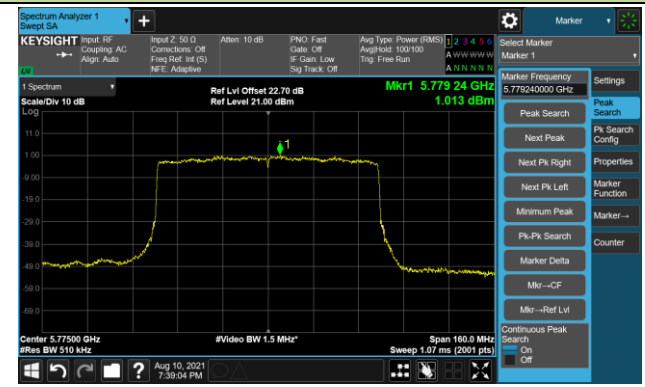

Channel 58 (5290MHz)

Channel 106 (5530MHz)

Channel 122 (5610MHz)

Channel 138 (5690MHz)

Channel 155 (5775MHz)

802.11a Power Spectral Density - Ant 1

Channel 36 (5180MHz)

Channel 44 (5220MHz)

Channel 48 (5240MHz)

Channel 52 (5260MHz)

Channel 60 (5300MHz)

Channel 64 (5320MHz)

802.11a Power Spectral Density - Ant 1

Channel 100 (5500MHz)

Channel 116 (5580MHz)

Channel 140 (5700MHz)