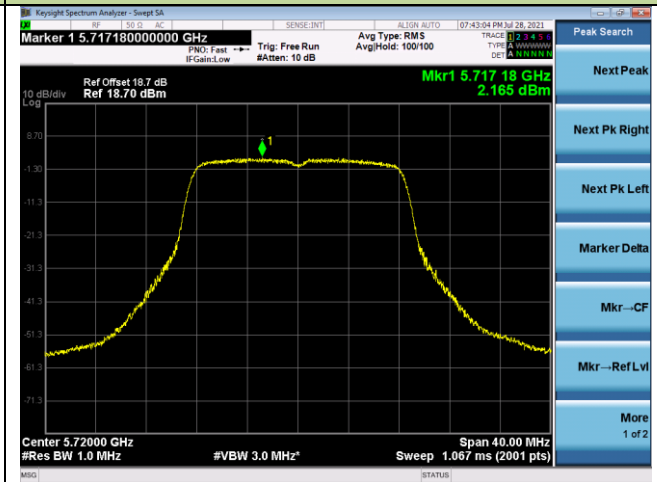

Channel 144 (5720MHz)