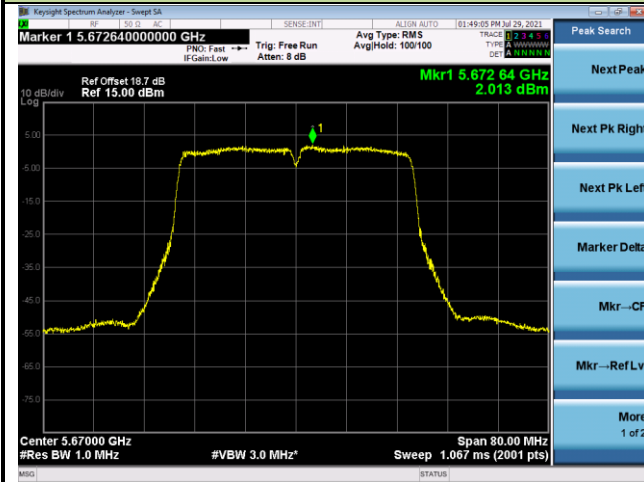

802.11ac-VHT40 Power Spectral Density - Ant 0

Channel 134 (5670MHz)

Channel 142 (5710MHz)

Channel 151 (5755MHz)

Channel 159 (5795MHz)

802.11ac-VHT80 Power Spectral Density - Ant 0

Channel 42 (5210MHz)

Channel 58 (5290MHz)

Channel 106 (5530MHz)

Channel 122 (5610MHz)

Channel 138 (5690MHz)

Channel 155 (5775MHz)

802.11ax-HE20 Power Spectral Density - Ant 0

Channel 36 (5180MHz)

Channel 44 (5220MHz)

Channel 48 (5240MHz)