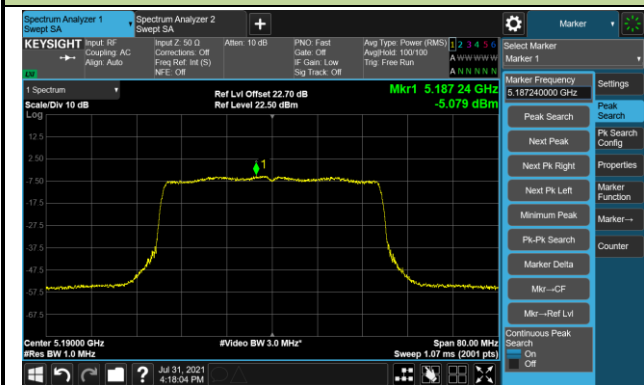

Channel 149 (5745MHz)

Channel 157 (5785MHz)

802.11ax-HE40 Power Spectral Density - Ant 0

Channel 38 (5190MHz)

Channel 46 (5230MHz)

Channel 54 (5270MHz)

Channel 62 (5310MHz)

Channel 102 (5510MHz)

Channel 110 (5550MHz)

802.11ax-HE40 Power Spectral Density - Ant 0

Channel 134 (5670MHz)

Channel 142 (5710MHz)

Channel 151 (5755MHz)

Channel 159 (5795MHz)

802.11ax-HE80 Power Spectral Density - Ant 0

Channel 42 (5210MHz)