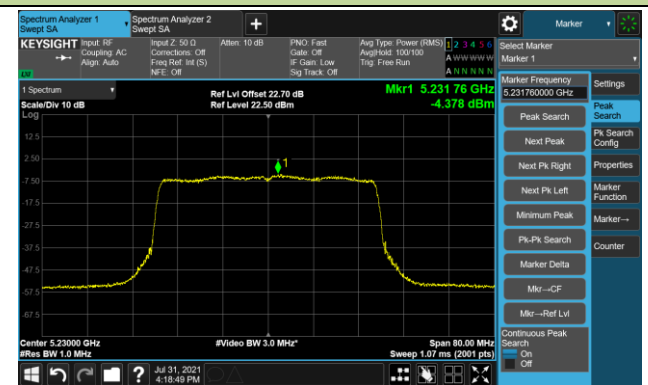

Channel 149 (5745MHz)

Channel 157 (5785MHz)

802.11ax-HE40 Power Spectral Density - Ant 0

Channel 38 (5190MHz)

Channel 46 (5230MHz)

Channel 54 (5270MHz)

Channel 62 (5310MHz)

Channel 102 (5510MHz)

Channel 110 (5550MHz)

802.11ax-HE40 Power Spectral Density - Ant 0

Channel 134 (5670MHz)

Channel 142 (5710MHz)

Channel 151 (5755MHz)

Channel 159 (5795MHz)

802.11ax-HE80 Power Spectral Density - Ant 0

Channel 42 (5210MHz)