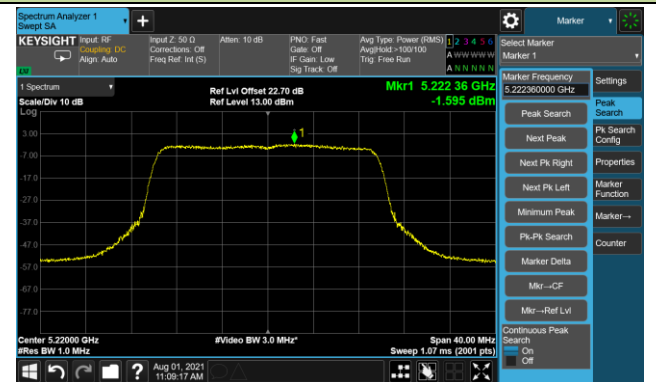

802.11ac-VHT40 Power Spectral Density - Ant 0

Channel 134 (5670MHz)

Channel 142 (5710MHz)

Channel 151 (5755MHz)

Channel 159 (5795MHz)

802.11ac-VHT80 Power Spectral Density - Ant 0

Channel 42 (5210MHz)

Channel 58 (5290MHz)

Channel 106 (5530MHz)

Channel 122 (5610MHz)

Channel 138 (5690MHz)

Channel 155 (5775MHz)

802.11ax-HE20 Power Spectral Density - Ant 0

Channel 36 (5180MHz)

Channel 44 (5220MHz)

Channel 48 (5240MHz)

Channel 52 (5260MHz)

Channel 60 (5300MHz)

Channel 64 (5320MHz)

802.11ax-HE20 Power Spectral Density - Ant 0

Channel 100 (5500MHz)

Channel 116 (5580MHz)

Channel 140 (5700MHz)

Channel 144 (5720MHz)