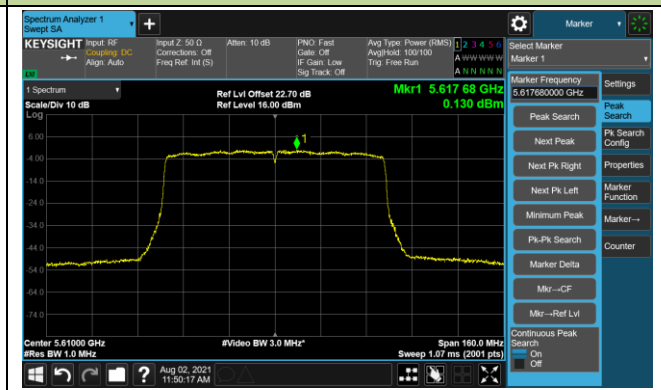

802.11ac-VHT40 Power Spectral Density - Ant 0

Channel 134 (5670MHz)

Channel 142 (5710MHz)

Channel 151 (5755MHz)

Channel 159 (5795MHz)

802.11ac-VHT80 Power Spectral Density - Ant 0

Channel 42 (5210MHz)

Channel 58 (5290MHz)

Channel 106 (5530MHz)

Channel 122 (5610MHz)

Channel 138 (5690MHz)

Channel 155 (5775MHz)

802.11ax-HE20 Power Spectral Density - Ant 0

Channel 36 (5180MHz)

Channel 44 (5220MHz)

Channel 48 (5240MHz)