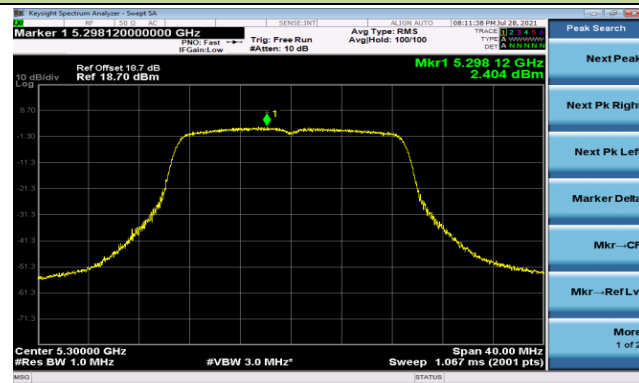

Channel 144 (5720MHz)

Channel 149 (5745MHz)

Channel 157 (5785MHz)

802.11ac-VHT20 Power Spectral Density - Ant 1

Channel 36 (5180MHz)

Channel 44 (5220MHz)

Channel 48 (5240MHz)

Channel 52 (5260MHz)

Channel 60 (5300MHz)

Channel 64 (5320MHz)

802.11ac-VHT20 Power Spectral Density - Ant 1

Channel 100 (5500MHz)

Channel 116 (5580MHz)

Channel 140 (5700MHz)

Channel 144 (5720MHz)

Channel 149 (5745MHz)