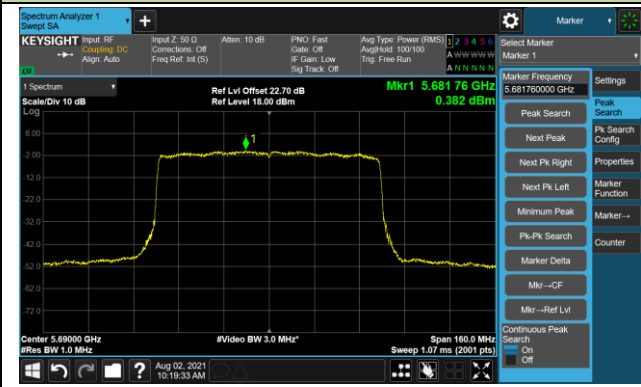

Channel 58 (5290MHz)

Channel 106 (5530MHz)

Channel 122 (5610MHz)

Channel 138 (5690MHz)

Channel 155 (5775MHz)

802.11a Power Spectral Density - Ant 1

Channel 36 (5180MHz)

Channel 44 (5220MHz)