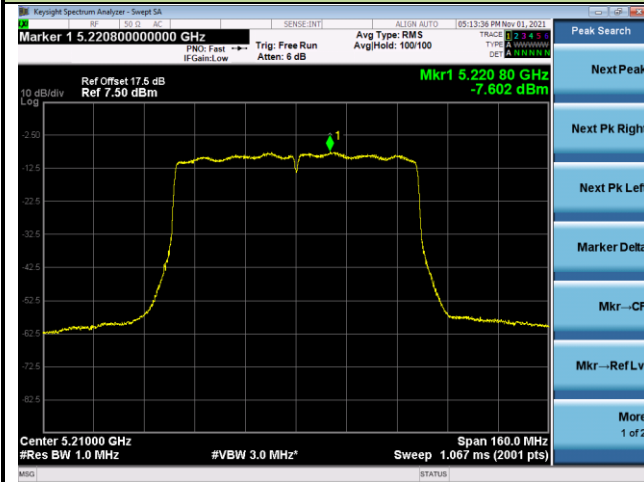

802.11ac-VHT40 Power Spectral Density - Ant 0

Channel 134 (5670MHz)

Channel 142 (5710MHz)

Channel 151 (5755MHz)

Channel 159 (5795MHz)

802.11ac-VHT80 Power Spectral Density - Ant 0

Channel 42 (5210MHz)

Channel 58 (5290MHz)

Channel 106 (5530MHz)

Channel 122 (5610MHz)

Channel 138 (5690MHz)

Channel 155 (5775MHz)

802.11ax-HE20 Power Spectral Density - Ant 0

Channel 36 (5180MHz)

Channel 44 (5220MHz)

Channel 48 (5240MHz)