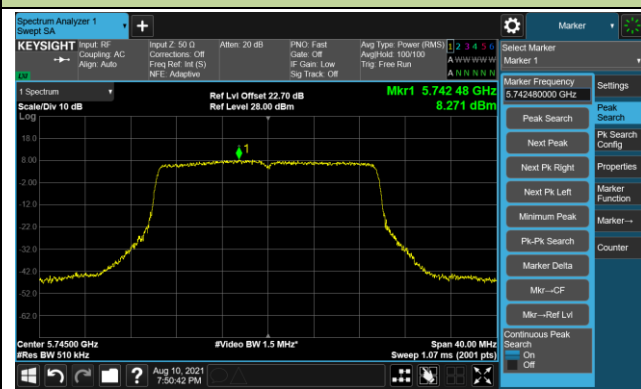

Channel 52 (5260MHz)

Channel 60 (5300MHz)

Channel 64 (5320MHz)

802.11ax-HE20 Power Spectral Density - Ant 0

Channel 100 (5500MHz)

Channel 116 (5580MHz)

Channel 140 (5700MHz)

Channel 144 (5720MHz)

Channel 149 (5745MHz)

Channel 157 (5785MHz)

802.11ax-HE40 Power Spectral Density - Ant 0

Channel 38 (5190MHz)

Channel 46 (5230MHz)

Channel 54 (5270MHz)

Channel 62 (5310MHz)

Channel 102 (5510MHz)