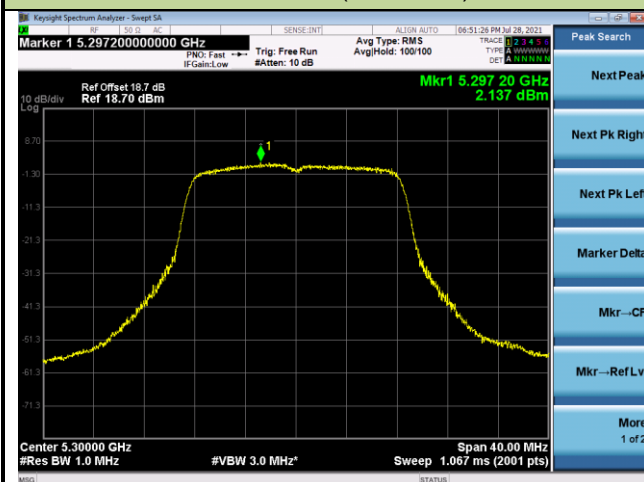

Channel 60 (5300MHz)