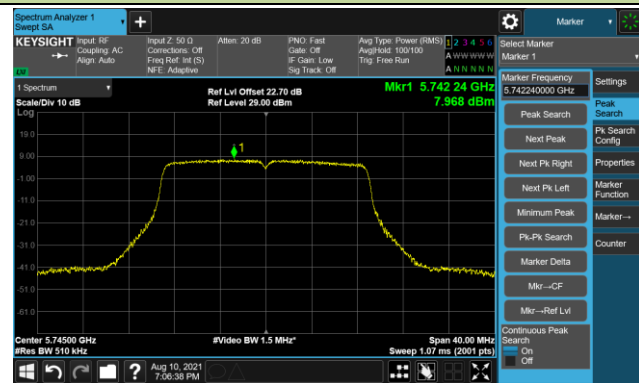

Channel 60 (5300MHz)

Channel 64 (5320MHz)

802.11ac-VHT20 Power Spectral Density - Ant 1

Channel 100 (5500MHz)

Channel 116 (5580MHz)

Channel 140 (5700MHz)

Channel 144 (5720MHz)

Channel 149 (5745MHz)

Channel 157 (5785MHz)

Channel 165 (5825MHz)