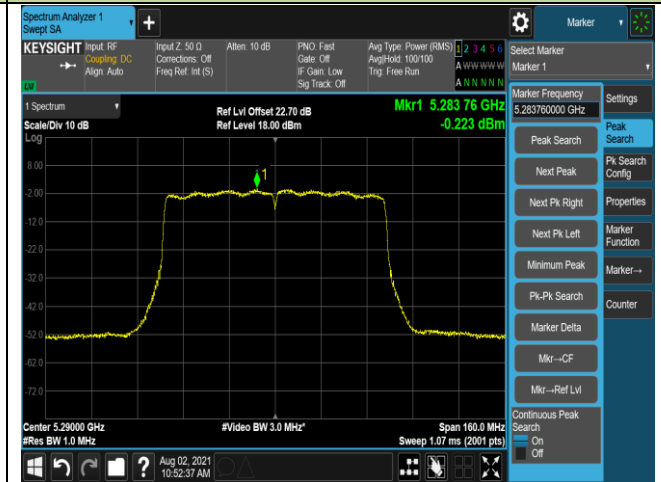

802.11ac-VHT40 Power Spectral Density - Ant 0

Channel 134 (5670MHz)

Channel 142 (5710MHz)

Channel 151 (5755MHz)

Channel 159 (5795MHz)

802.11ac-VHT80 Power Spectral Density - Ant 0

Channel 42 (5210MHz)

Channel 58 (5290MHz)

Channel 106 (5530MHz)

Channel 122 (5610MHz)

Channel 138 (5690MHz)

Channel 155 (5775MHz)

802.11ax-HE20 Power Spectral Density - Ant 0

Channel 36 (5180MHz)

Channel 44 (5220MHz)

Channel 48 (5240MHz)