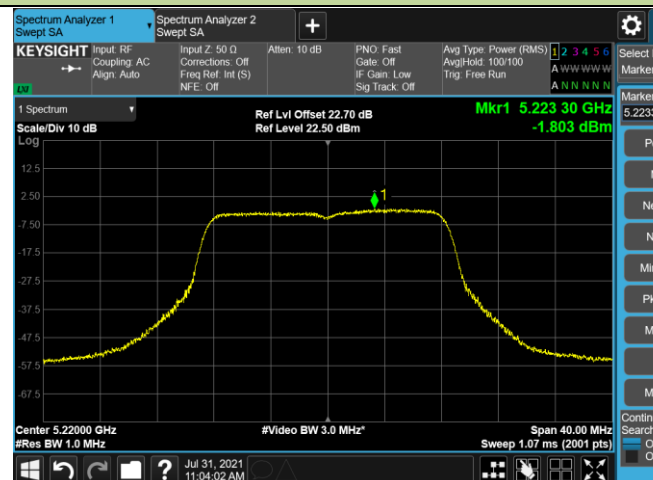

Channel 58 (5290MHz)

Channel 106 (5530MHz)

Channel 122 (5610MHz)

Channel 138 (5690MHz)

Channel 155 (5775MHz)

802.11a Power Spectral Density - Ant 1

Channel 36 (5180MHz)

Channel 44 (5220MHz)

Channel 48 (5240MHz)

Channel 52 (5260MHz)

Channel 60 (5300MHz)

Channel 64 (5320MHz)

802.11a Power Spectral Density - Ant 1

Channel 100 (5500MHz)

Channel 116 (5580MHz)

Channel 140 (5700MHz)