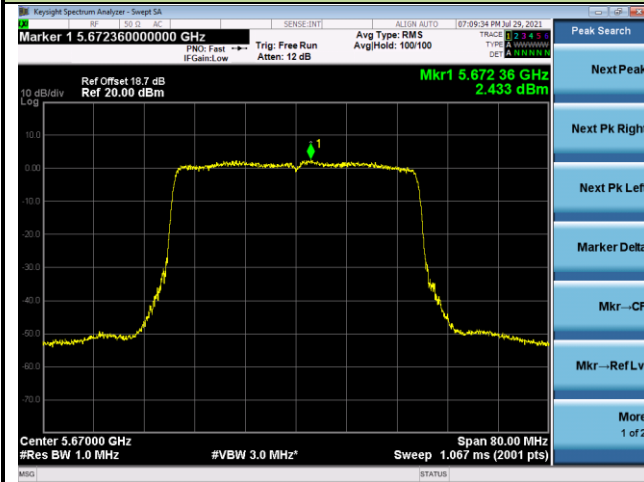

802.11ax-HE40 Power Spectral Density - Ant 0

Channel 134 (5670MHz)