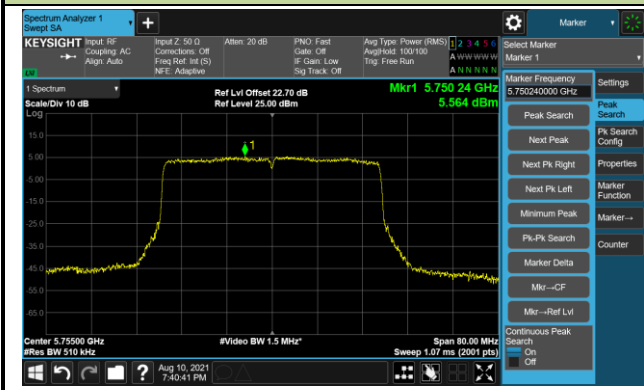

Channel 110 (5550MHz)

802.11ax-HE40 Power Spectral Density - Ant 0

Channel 134 (5670MHz)

Channel 142 (5710MHz)

Channel 151 (5755MHz)

Channel 159 (5795MHz)

802.11ax-HE80 Power Spectral Density - Ant 0

Channel 42 (5210MHz)

Channel 58 (5290MHz)

Channel 106 (5530MHz)

Channel 122 (5610MHz)

Channel 138 (5690MHz)

Channel 155 (5775MHz)

802.11a Power Spectral Density - Ant 1

Channel 36 (5180MHz)

Channel 44 (5220MHz)