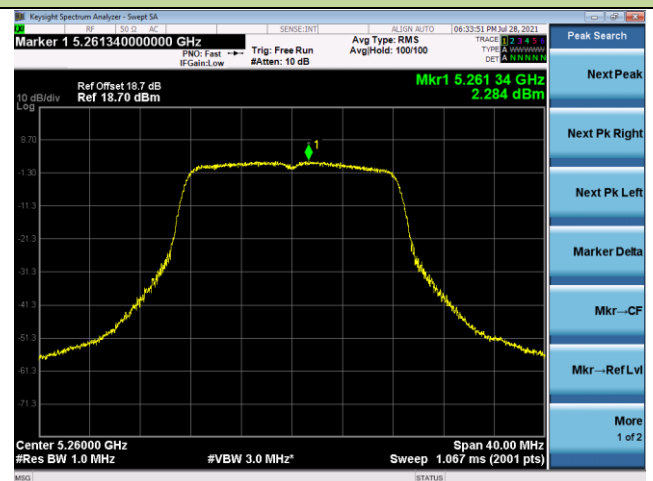

Channel 58 (5290MHz)

Channel 106 (5530MHz)

Channel 122 (5610MHz)

Channel 138 (5690MHz)

Channel 155 (5775MHz)

802.11a Power Spectral Density - Ant 1

Channel 36 (5180MHz)

Channel 44 (5220MHz)

Channel 48 (5240MHz)

Channel 52 (5260MHz)

Channel 60 (5300MHz)

Channel 64 (5320MHz)

802.11a Power Spectral Density - Ant 1

Channel 100 (5500MHz)

Channel 116 (5580MHz)

Channel 140 (5700MHz)