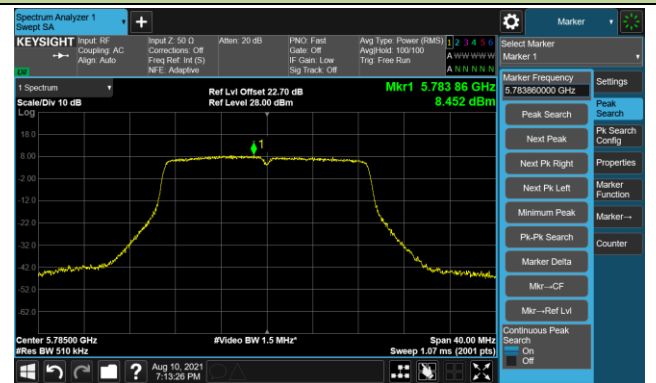

Channel 144 (5720MHz)

Channel 149 (5745MHz)

Channel 157 (5785MHz)

802.11ac-VHT20 Power Spectral Density - Ant 1

Channel 36 (5180MHz)

Channel 44 (5220MHz)

Channel 48 (5240MHz)

Channel 52 (5260MHz)

Channel 60 (5300MHz)

Channel 64 (5320MHz)

802.11ac-VHT20 Power Spectral Density - Ant 1

Channel 100 (5500MHz)

Channel 116 (5580MHz)

Channel 140 (5700MHz)

Channel 144 (5720MHz)

Channel 149 (5745MHz)

Channel 157 (5785MHz)

Channel 165 (5825MHz)