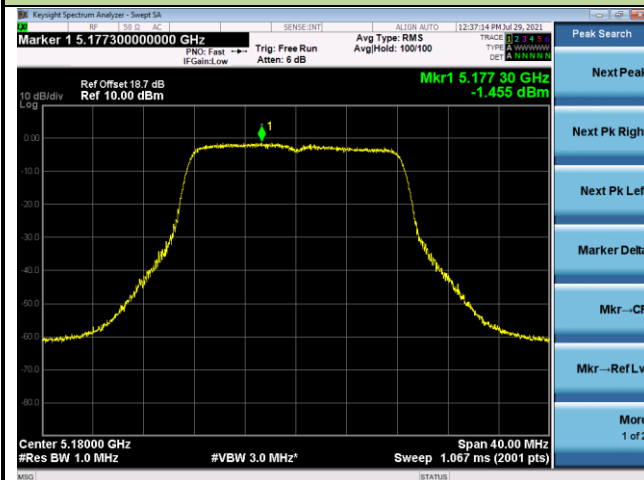

Channel 58 (5290MHz)

Channel 106 (5530MHz)

Channel 122 (5610MHz)

Channel 138 (5690MHz)

Channel 155 (5775MHz)

802.11a Power Spectral Density - Ant 1

Channel 36 (5180MHz)

Channel 44 (5220MHz)