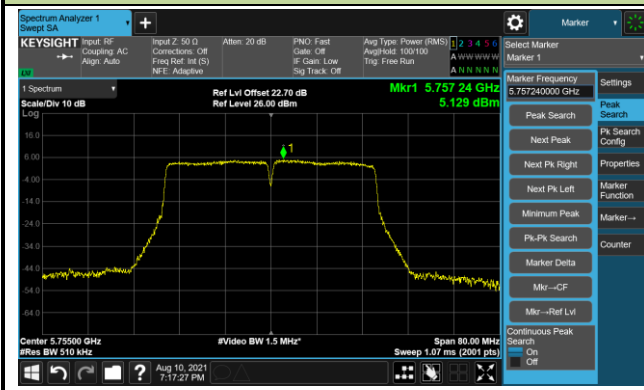

802.11ac-VHT40 Power Spectral Density - Ant 0

Channel 134 (5670MHz)

Channel 142 (5710MHz)

Channel 151 (5755MHz)

Channel 159 (5795MHz)

802.11ac-VHT80 Power Spectral Density - Ant 0

Channel 42 (5210MHz)

Channel 58 (5290MHz)

Channel 106 (5530MHz)

Channel 122 (5610MHz)

Channel 138 (5690MHz)

Channel 155 (5775MHz)

802.11ax-HE20 Power Spectral Density - Ant 0

Channel 36 (5180MHz)

Channel 44 (5220MHz)

Channel 48 (5240MHz)