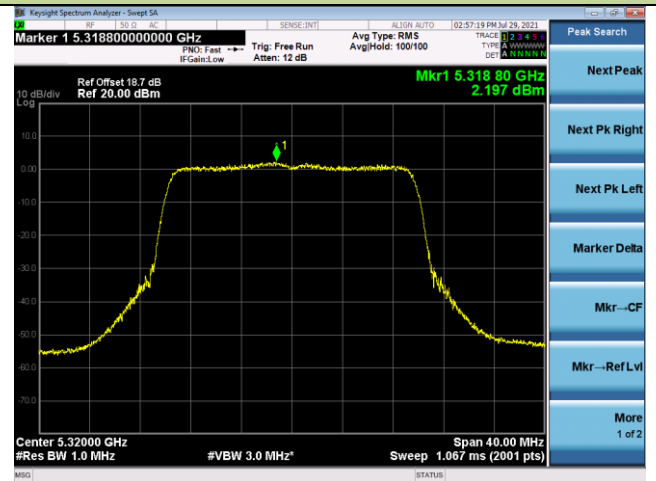

Channel 64 (5320MHz)