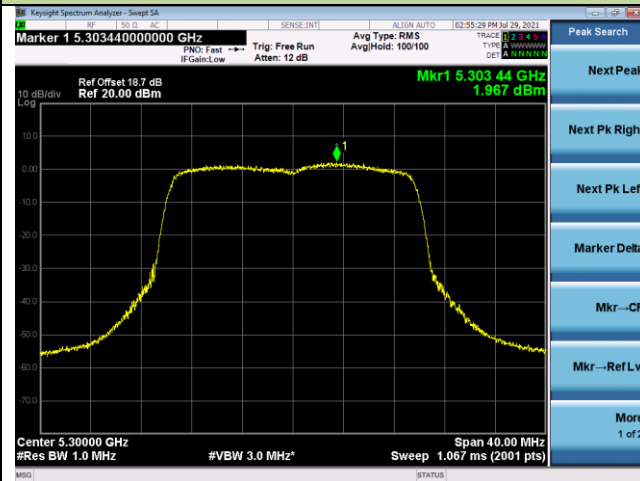

Channel 60 (5300MHz)