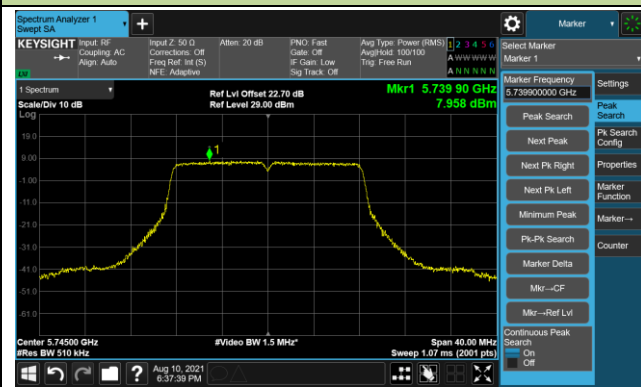

Channel 149 (5745MHz)