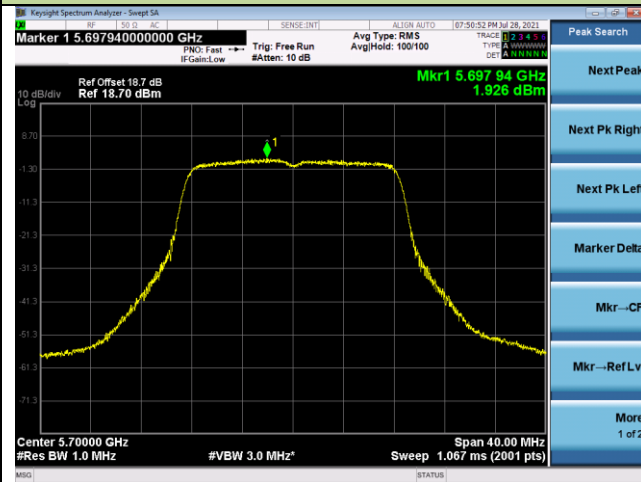

Channel 48 (5240MHz)

Channel 52 (5260MHz)

Channel 60 (5300MHz)

Channel 64 (5320MHz)

802.11a Power Spectral Density - Ant 1

Channel 100 (5500MHz)

Channel 116 (5580MHz)

Channel 140 (5700MHz)