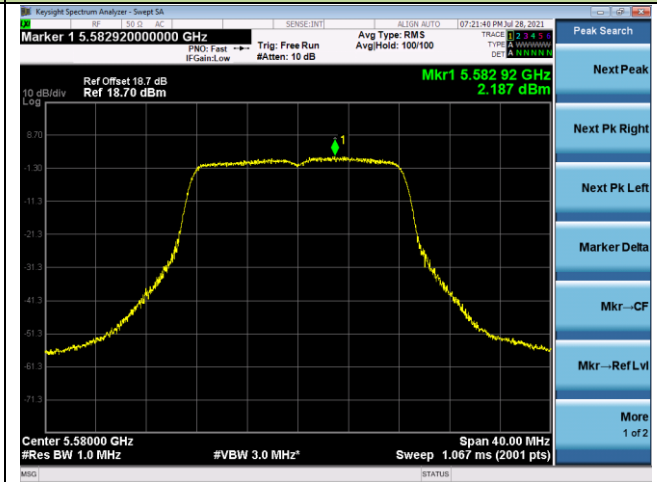

Channel 48 (5240MHz)

Channel 52 (5260MHz)

Channel 60 (5300MHz)

Channel 64 (5320MHz)

802.11a Power Spectral Density - Ant 1

Channel 100 (5500MHz)

Channel 116 (5580MHz)

Channel 140 (5700MHz)