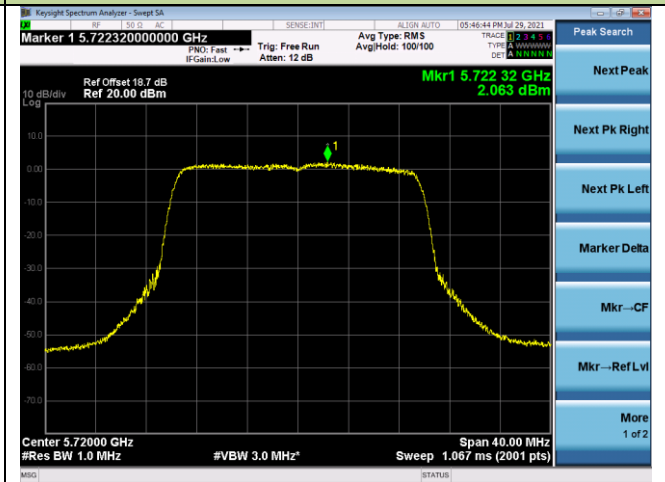

Channel 52 (5260MHz)

Channel 60 (5300MHz)

Channel 64 (5320MHz)

802.11ax-HE20 Power Spectral Density - Ant 0

Channel 100 (5500MHz)

Channel 116 (5580MHz)

Channel 140 (5700MHz)

Channel 144 (5720MHz)