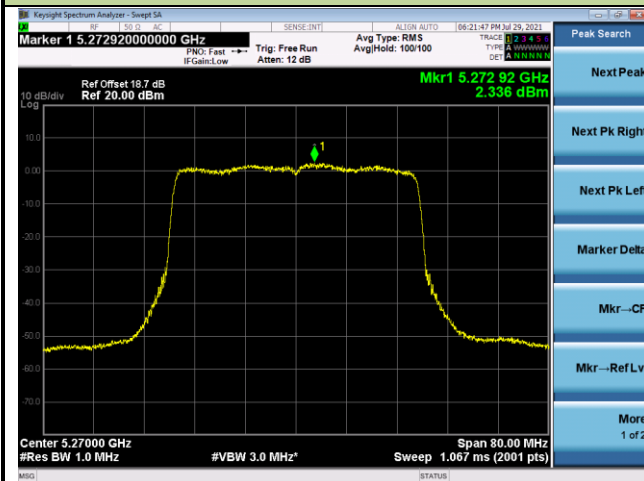

Channel 149 (5745MHz)

Channel 157 (5785MHz)

802.11ax-HE40 Power Spectral Density - Ant 0

Channel 38 (5190MHz)

Channel 46 (5230MHz)

Channel 54 (5270MHz)

Channel 62 (5310MHz)

Channel 102 (5510MHz)