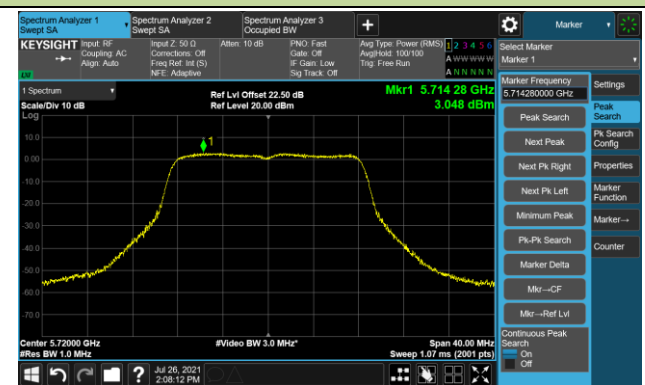

Channel 60 (5300MHz)

Channel 64 (5320MHz)

802.11a Power Spectral Density - Ant 3

Channel 100 (5500MHz)

Channel 116 (5580MHz)

Channel 140 (5700MHz)

Channel 144 (5720MHz)

Channel 149 (5745MHz)

Channel 157 (5785MHz)

Channel 165 (5825MHz)

802.11ac-VHT20 Power Spectral Density - Ant 3

Channel 36 (5180MHz)

Channel 44 (5220MHz)

Channel 48 (5240MHz)

Channel 52 (5260MHz)

Channel 60 (5300MHz)