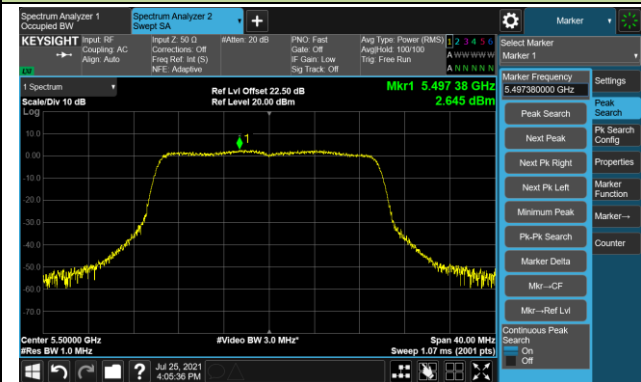

Channel 52 (5260MHz)

Channel 60 (5300MHz)

Channel 64 (5320MHz)

802.11ax-HE20 Power Spectral Density - Ant 3

Channel 100 (5500MHz)

Channel 116 (5580MHz)

Channel 140 (5700MHz)

Channel 144 (5720MHz)

Channel 149 (5745MHz)

Channel 157 (5785MHz)

Channel 165 (5825MHz)