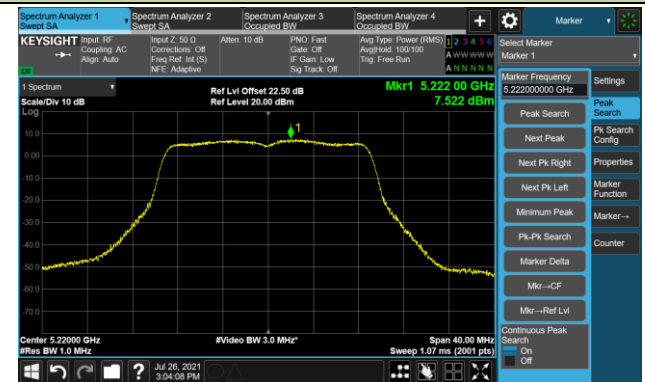

Channel 157 (5785MHz)

Channel 165 (5825MHz)

802.11ac-VHT20 Power Spectral Density - Ant 3

Channel 36 (5180MHz)

Channel 44 (5220MHz)

Channel 48 (5240MHz)

Channel 52 (5260MHz)

Channel 60 (5300MHz)

Channel 64 (5320MHz)

802.11ac-VHT20 Power Spectral Density - Ant 3

Channel 100 (5500MHz)

Channel 116 (5580MHz)

Channel 140 (5700MHz)

Channel 144 (5720MHz)

Channel 149 (5745MHz)

Channel 157 (5785MHz)