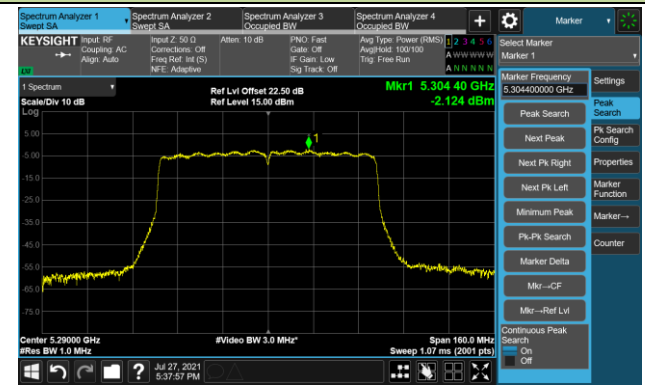

802.11ac-VHT40 Power Spectral Density - Ant 3

Channel 134 (5670MHz)

Channel 142 (5710MHz)

Channel 151 (5755MHz)

Channel 159 (5795MHz)

802.11ac-VHT80 Power Spectral Density - Ant 3

Channel 42 (5210MHz)

Channel 58 (5290MHz)

Channel 106 (5530MHz)

Channel 122 (5610MHz)

Channel 138 (5690MHz)

Channel 155 (5775MHz)

802.11ax-HE20 Power Spectral Density - Ant 3

Channel 36 (5180MHz)

Channel 44 (5220MHz)

Channel 48 (5240MHz)