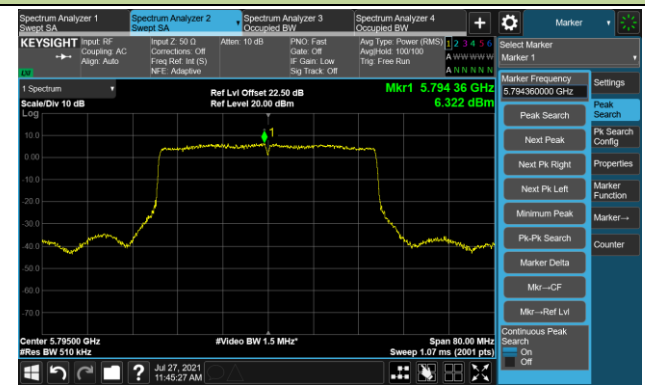

Channel 134 (5670MHz)

Channel 142 (5710MHz)

Channel 151 (5755MHz)

Channel 159 (5795MHz)

802.11ax-HE80 Power Spectral Density - Ant 2

Channel 42 (5210MHz)

Channel 58 (5290MHz)

Channel 106 (5530MHz)

Channel 122 (5610MHz)

Channel 138 (5690MHz)

Channel 155 (5775MHz)

802.11a Power Spectral Density - Ant 3

Channel 36 (5180MHz)

Channel 44 (5220MHz)

Channel 48 (5240MHz)

Channel 52 (5260MHz)