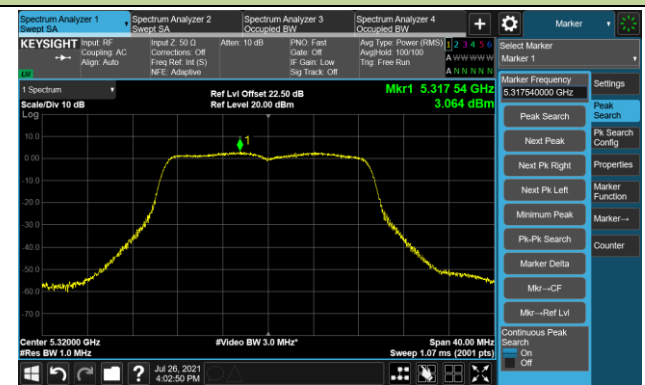

Channel 157 (5785MHz)

Channel 165 (5825MHz)

802.11ac-VHT20 Power Spectral Density - Ant 3

Channel 36 (5180MHz)

Channel 44 (5220MHz)

Channel 48 (5240MHz)

Channel 52 (5260MHz)

Channel 60 (5300MHz)

Channel 64 (5320MHz)

802.11ac-VHT20 Power Spectral Density - Ant 3

Channel 100 (5500MHz)

Channel 116 (5580MHz)

Channel 140 (5700MHz)

Channel 144 (5720MHz)

Channel 149 (5745MHz)

Channel 157 (5785MHz)