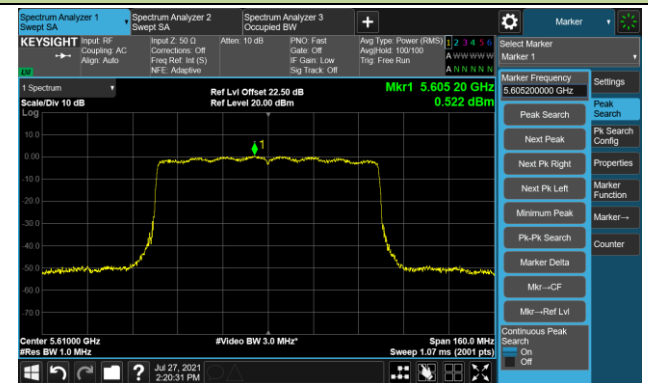

Channel 134 (5670MHz)

Channel 142 (5710MHz)

Channel 151 (5755MHz)

Channel 159 (5795MHz)

802.11ax-HE80 Power Spectral Density - Ant 2

Channel 42 (5210MHz)

Channel 58 (5290MHz)

Channel 106 (5530MHz)

Channel 122 (5610MHz)

Channel 138 (5690MHz)

Channel 155 (5775MHz)

802.11a Power Spectral Density - Ant 3

Channel 36 (5180MHz)

Channel 44 (5220MHz)

Channel 48 (5240MHz)

Channel 52 (5260MHz)