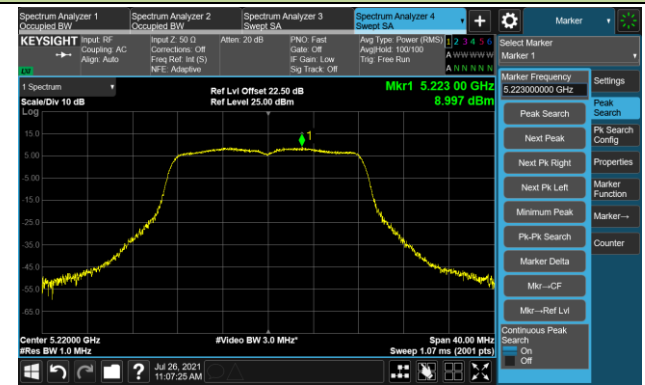

Channel 122 (5610MHz)

Channel 138 (5690MHz)

Channel 155 (5775MHz)

802.11a Power Spectral Density - Ant 3

Channel 36 (5180MHz)

Channel 44 (5220MHz)

Channel 48 (5240MHz)

Channel 52 (5260MHz)

Channel 60 (5300MHz)

Channel 64 (5320MHz)

802.11a Power Spectral Density - Ant 3

Channel 100 (5500MHz)

Channel 116 (5580MHz)

Channel 140 (5700MHz)

Channel 144 (5720MHz)

Channel 149 (5745MHz)