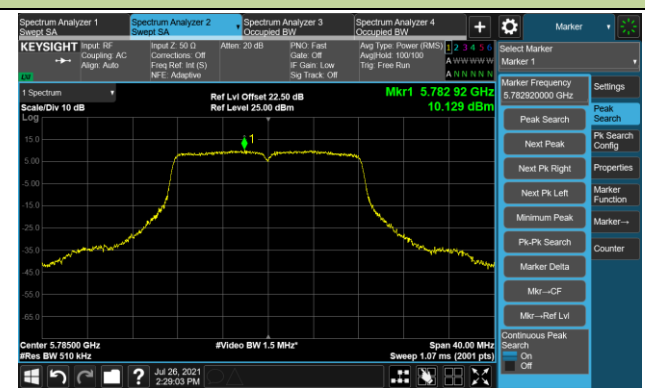

Channel 60 (5300MHz)

Channel 64 (5320MHz)

802.11a Power Spectral Density - Ant 3

Channel 100 (5500MHz)

Channel 116 (5580MHz)

Channel 140 (5700MHz)

Channel 144 (5720MHz)

Channel 149 (5745MHz)

Channel 157 (5785MHz)

Channel 165 (5825MHz)

802.11ac-VHT20 Power Spectral Density - Ant 3

Channel 36 (5180MHz)

Channel 44 (5220MHz)

Channel 48 (5240MHz)

Channel 52 (5260MHz)

Channel 60 (5300MHz)