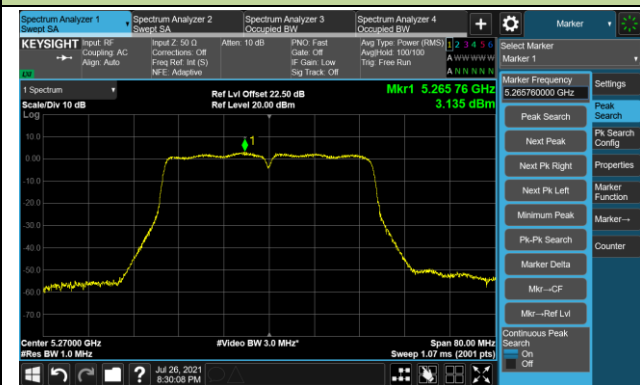

Channel 165 (5825MHz)

802.11ac-VHT40 Power Spectral Density - Ant 3

Channel 38 (5190MHz)

Channel 46 (5230MHz)

Channel 54 (5270MHz)

Channel 62 (5310MHz)

Channel 102 (5510MHz)

Channel 110 (5550MHz)

802.11ac-VHT40 Power Spectral Density - Ant 3

Channel 134 (5670MHz)

Channel 142 (5710MHz)

Channel 151 (5755MHz)

Channel 159 (5795MHz)

802.11ac-VHT80 Power Spectral Density - Ant 3

Channel 42 (5210MHz)

Channel 58 (5290MHz)