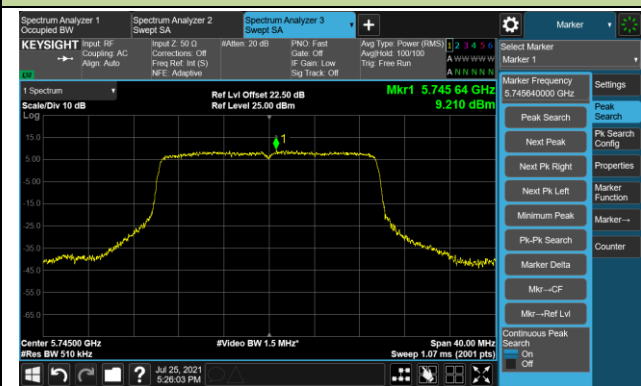

Channel 52 (5260MHz)

Channel 60 (5300MHz)

Channel 64 (5320MHz)

802.11ax-HE20 Power Spectral Density - Ant 3

Channel 100 (5500MHz)

Channel 116 (5580MHz)

Channel 140 (5700MHz)

Channel 144 (5720MHz)

Channel 149 (5745MHz)

Channel 157 (5785MHz)

Channel 165 (5825MHz)