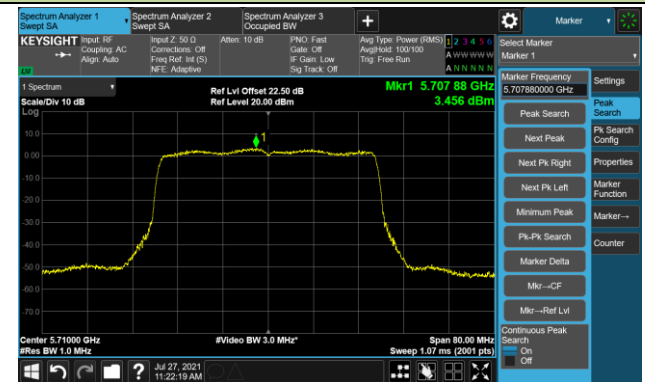

802.11ax-HE40 Power Spectral Density - Ant 2

Channel 38 (5190MHz)

Channel 46 (5230MHz)

Channel 54 (5270MHz)

Channel 62 (5310MHz)

Channel 102 (5510MHz)

Channel 110 (5550MHz)

802.11ax-HE40 Power Spectral Density - Ant 2

Channel 134 (5670MHz)

Channel 142 (5710MHz)

Channel 151 (5755MHz)

Channel 159 (5795MHz)

802.11ax-HE80 Power Spectral Density - Ant 2

Channel 42 (5210MHz)

Channel 58 (5290MHz)

Channel 106 (5530MHz)