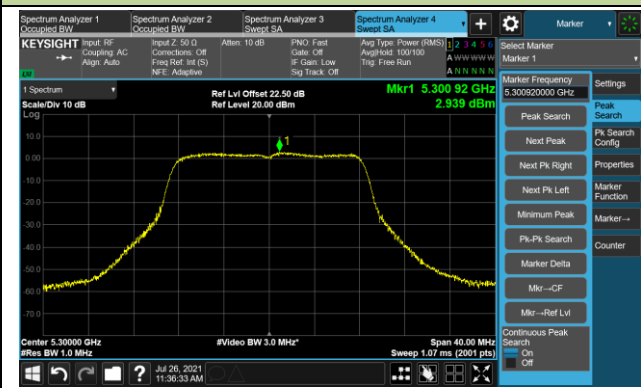

Channel 134 (5670MHz)

Channel 142 (5710MHz)

Channel 151 (5755MHz)

Channel 159 (5795MHz)

802.11ax-HE80 Power Spectral Density - Ant 2

Channel 42 (5210MHz)

Channel 58 (5290MHz)

Channel 106 (5530MHz)

Channel 122 (5610MHz)

Channel 138 (5690MHz)

Channel 155 (5775MHz)

802.11a Power Spectral Density - Ant 3

Channel 36 (5180MHz)

Channel 44 (5220MHz)

Channel 48 (5240MHz)

Channel 52 (5260MHz)

Channel 60 (5300MHz)

Channel 64 (5320MHz)

802.11a Power Spectral Density - Ant 3

Channel 100 (5500MHz)

Channel 116 (5580MHz)

Channel 140 (5700MHz)

Channel 144 (5720MHz)

Channel 149 (5745MHz)