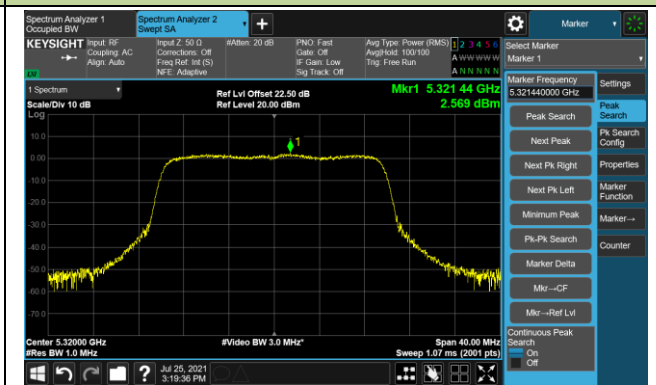

802.11ac-VHT40 Power Spectral Density - Ant 3

Channel 134 (5670MHz)

Channel 142 (5710MHz)

Channel 151 (5755MHz)

Channel 159 (5795MHz)

802.11ac-VHT80 Power Spectral Density - Ant 3

Channel 42 (5210MHz)

Channel 58 (5290MHz)

Channel 106 (5530MHz)

Channel 122 (5610MHz)

Channel 138 (5690MHz)

Channel 155 (5775MHz)

802.11ax-HE20 Power Spectral Density - Ant 3

Channel 36 (5180MHz)

Channel 44 (5220MHz)

Channel 48 (5240MHz)

Channel 52 (5260MHz)

Channel 60 (5300MHz)

Channel 64 (5320MHz)

802.11ax-HE20 Power Spectral Density - Ant 3

Channel 100 (5500MHz)

Channel 116 (5580MHz)

Channel 140 (5700MHz)

Channel 144 (5720MHz)