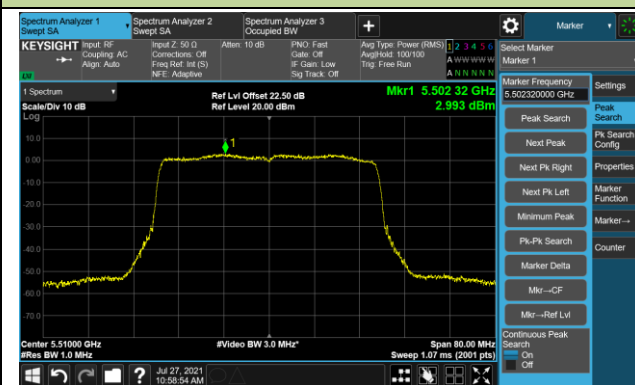

802.11ax-HE40 Power Spectral Density - Ant 2

Channel 38 (5190MHz)

Channel 46 (5230MHz)

Channel 54 (5270MHz)

Channel 62 (5310MHz)

Channel 102 (5510MHz)

Channel 110 (5550MHz)

802.11ax-HE40 Power Spectral Density - Ant 2

Channel 134 (5670MHz)

Channel 142 (5710MHz)

Channel 151 (5755MHz)

Channel 159 (5795MHz)

802.11ax-HE80 Power Spectral Density - Ant 2

Channel 42 (5210MHz)

Channel 58 (5290MHz)

Channel 106 (5530MHz)