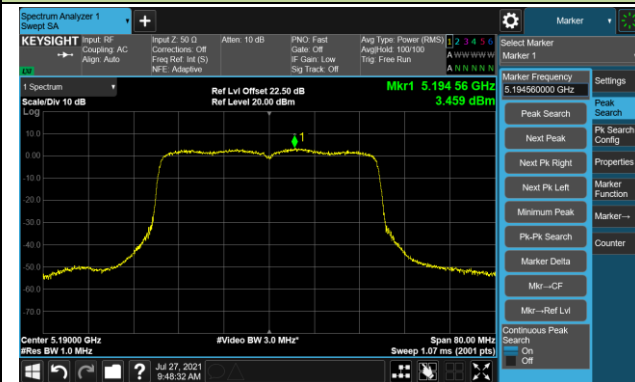

802.11ax-HE40 Power Spectral Density - Ant 2

Channel 38 (5190MHz)

Channel 46 (5230MHz)

Channel 54 (5270MHz)

Channel 62 (5310MHz)

Channel 102 (5510MHz)

Channel 110 (5550MHz)

802.11ax-HE40 Power Spectral Density - Ant 2

Channel 134 (5670MHz)

Channel 142 (5710MHz)

Channel 151 (5755MHz)

Channel 159 (5795MHz)

802.11ax-HE80 Power Spectral Density - Ant 2

Channel 42 (5210MHz)

Channel 58 (5290MHz)

Channel 106 (5530MHz)