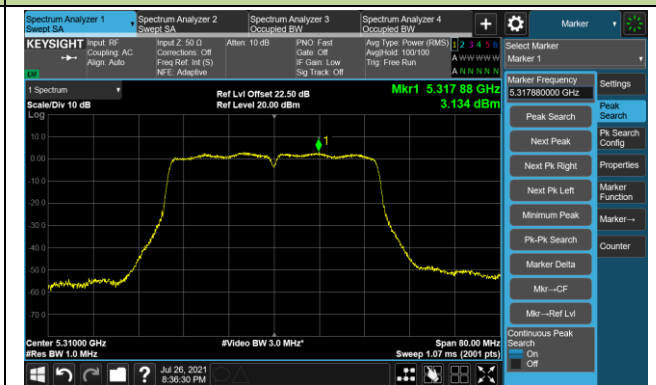

Channel 64 (5320MHz)

802.11ac-VHT20 Power Spectral Density - Ant 3

Channel 100 (5500MHz)

Channel 116 (5580MHz)

Channel 140 (5700MHz)

Channel 144 (5720MHz)

Channel 149 (5745MHz)

Channel 157 (5785MHz)

Channel 165 (5825MHz)

802.11ac-VHT40 Power Spectral Density - Ant 3

Channel 38 (5190MHz)

Channel 46 (5230MHz)

Channel 54 (5270MHz)

Channel 62 (5310MHz)

Channel 102 (5510MHz)

Channel 110 (5550MHz)

802.11ac-VHT40 Power Spectral Density - Ant 3

Channel 134 (5670MHz)

Channel 142 (5710MHz)

Channel 151 (5755MHz)

Channel 159 (5795MHz)

802.11ac-VHT80 Power Spectral Density - Ant 3

Channel 42 (5210MHz)

Channel 58 (5290MHz)