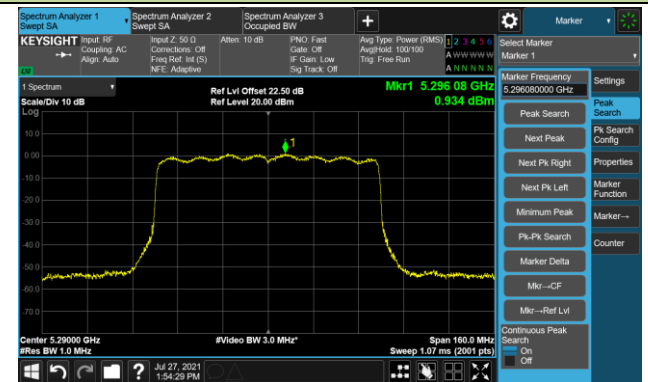

Channel 134 (5670MHz)

Channel 142 (5710MHz)

Channel 151 (5755MHz)

Channel 159 (5795MHz)

802.11ax-HE80 Power Spectral Density - Ant 2

Channel 42 (5210MHz)

Channel 58 (5290MHz)

Channel 106 (5530MHz)

Channel 122 (5610MHz)

Channel 138 (5690MHz)

Channel 155 (5775MHz)

802.11a Power Spectral Density - Ant 3

Channel 36 (5180MHz)

Channel 44 (5220MHz)

Channel 48 (5240MHz)

Channel 52 (5260MHz)