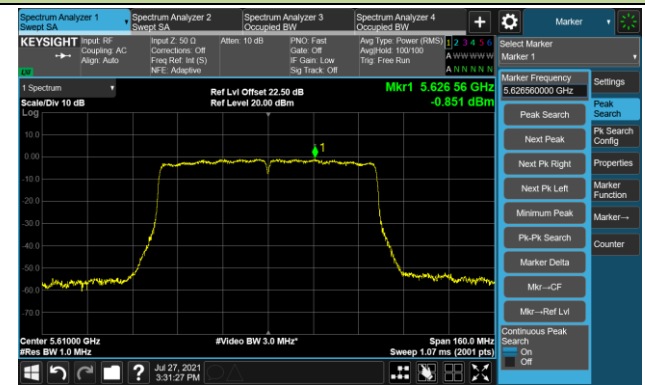

802.11ac-VHT40 Power Spectral Density - Ant 3

Channel 134 (5670MHz)

Channel 142 (5710MHz)

Channel 151 (5755MHz)

Channel 159 (5795MHz)

802.11ac-VHT80 Power Spectral Density - Ant 3

Channel 42 (5210MHz)

Channel 58 (5290MHz)

Channel 106 (5530MHz)

Channel 122 (5610MHz)

Channel 138 (5690MHz)

Channel 155 (5775MHz)

802.11ax-HE20 Power Spectral Density - Ant 3

Channel 36 (5180MHz)

Channel 44 (5220MHz)

Channel 48 (5240MHz)