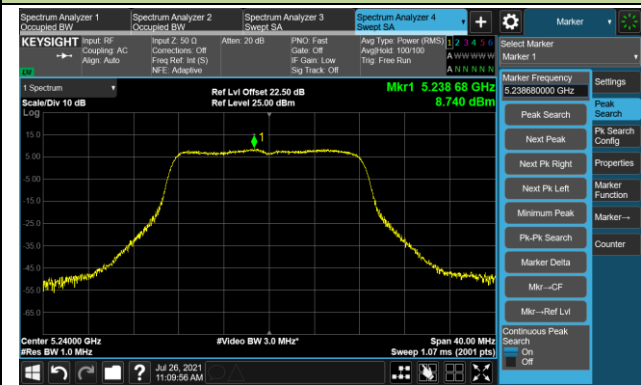

Channel 122 (5610MHz)

Channel 138 (5690MHz)

Channel 155 (5775MHz)

802.11a Power Spectral Density - Ant 3

Channel 36 (5180MHz)

Channel 44 (5220MHz)

Channel 48 (5240MHz)

Channel 52 (5260MHz)

Channel 60 (5300MHz)

Channel 64 (5320MHz)

802.11a Power Spectral Density - Ant 3

Channel 100 (5500MHz)

Channel 116 (5580MHz)

Channel 140 (5700MHz)

Channel 144 (5720MHz)

Channel 149 (5745MHz)