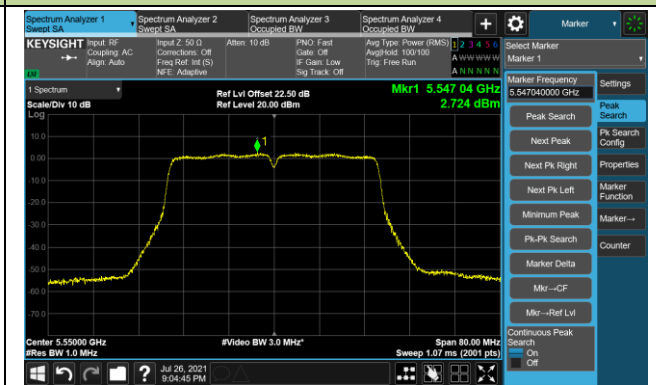

Channel 165 (5825MHz)

802.11ac-VHT40 Power Spectral Density - Ant 3

Channel 38 (5190MHz)

Channel 46 (5230MHz)

Channel 54 (5270MHz)

Channel 62 (5310MHz)

Channel 102 (5510MHz)

Channel 110 (5550MHz)

802.11ac-VHT40 Power Spectral Density - Ant 3

Channel 134 (5670MHz)

Channel 142 (5710MHz)

Channel 151 (5755MHz)

Channel 159 (5795MHz)

802.11ac-VHT80 Power Spectral Density - Ant 3

Channel 42 (5210MHz)

Channel 58 (5290MHz)