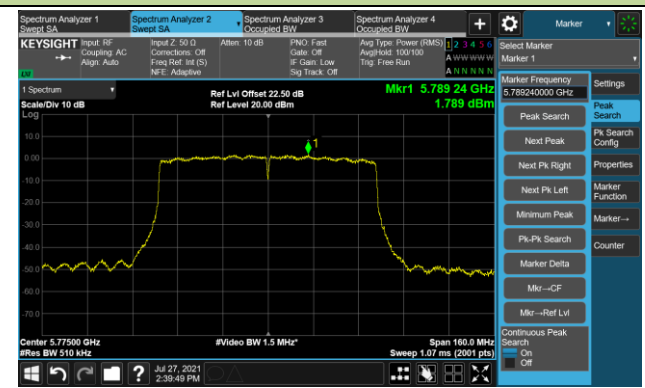

802.11ac-VHT40 Power Spectral Density - Ant 3

Channel 134 (5670MHz)

Channel 142 (5710MHz)

Channel 151 (5755MHz)

Channel 159 (5795MHz)

802.11ac-VHT80 Power Spectral Density - Ant 3

Channel 42 (5210MHz)

Channel 58 (5290MHz)

Channel 106 (5530MHz)

Channel 122 (5610MHz)

Channel 138 (5690MHz)

Channel 155 (5775MHz)

802.11ax-HE20 Power Spectral Density - Ant 3

Channel 36 (5180MHz)

Channel 44 (5220MHz)

Channel 48 (5240MHz)

Channel 52 (5260MHz)

Channel 60 (5300MHz)

Channel 64 (5320MHz)

802.11ax-HE20 Power Spectral Density - Ant 3

Channel 100 (5500MHz)

Channel 116 (5580MHz)

Channel 140 (5700MHz)

Channel 144 (5720MHz)