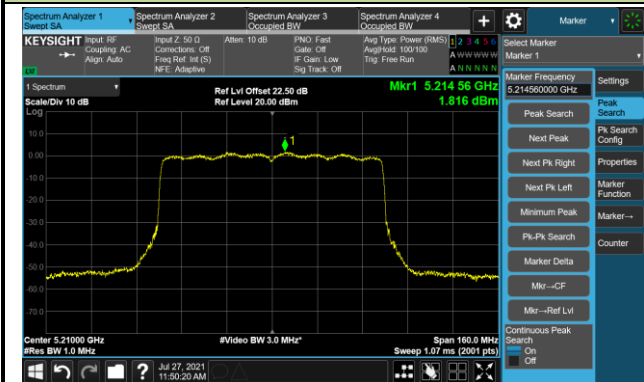

Channel 134 (5670MHz)

Channel 142 (5710MHz)

Channel 151 (5755MHz)

Channel 159 (5795MHz)

802.11ax-HE80 Power Spectral Density - Ant 2

Channel 42 (5210MHz)

Channel 58 (5290MHz)

Channel 106 (5530MHz)

Channel 122 (5610MHz)

Channel 138 (5690MHz)

Channel 155 (5775MHz)

802.11a Power Spectral Density - Ant 3

Channel 36 (5180MHz)

Channel 44 (5220MHz)

Channel 48 (5240MHz)

Channel 52 (5260MHz)