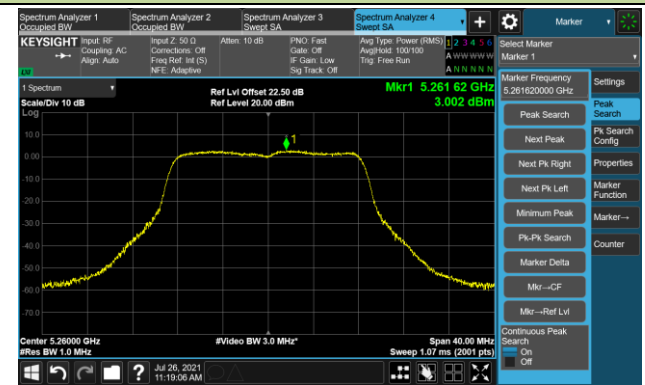

Channel 122 (5610MHz)

Channel 138 (5690MHz)

Channel 155 (5775MHz)

802.11a Power Spectral Density - Ant 3

Channel 36 (5180MHz)

Channel 44 (5220MHz)

Channel 48 (5240MHz)

Channel 52 (5260MHz)

Channel 60 (5300MHz)

Channel 64 (5320MHz)

802.11a Power Spectral Density - Ant 3

Channel 100 (5500MHz)

Channel 116 (5580MHz)

Channel 140 (5700MHz)

Channel 144 (5720MHz)

Channel 149 (5745MHz)