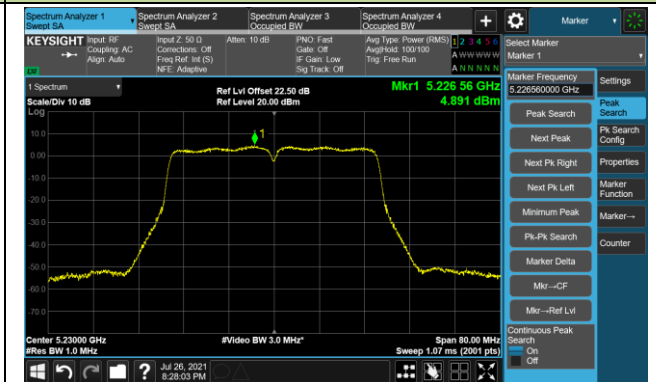

Channel 64 (5320MHz)

802.11ac-VHT20 Power Spectral Density - Ant 3

Channel 100 (5500MHz)

Channel 116 (5580MHz)

Channel 140 (5700MHz)

Channel 144 (5720MHz)

Channel 149 (5745MHz)

Channel 157 (5785MHz)

Channel 165 (5825MHz)

802.11ac-VHT40 Power Spectral Density - Ant 3

Channel 38 (5190MHz)

Channel 46 (5230MHz)

Channel 54 (5270MHz)

Channel 62 (5310MHz)

Channel 102 (5510MHz)

Channel 110 (5550MHz)

802.11ac-VHT40 Power Spectral Density - Ant 3

Channel 134 (5670MHz)

Channel 142 (5710MHz)

Channel 151 (5755MHz)

Channel 159 (5795MHz)

802.11ac-VHT80 Power Spectral Density - Ant 3

Channel 42 (5210MHz)

Channel 58 (5290MHz)