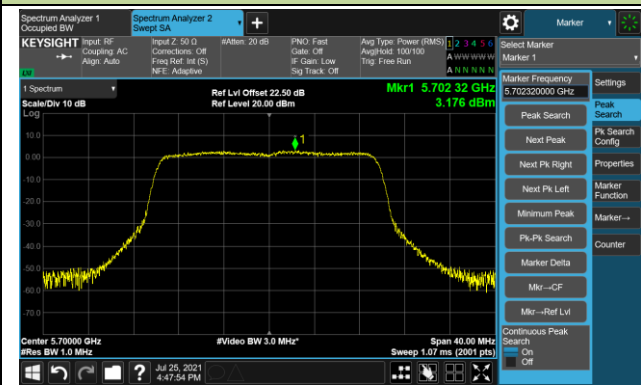

Channel 52 (5260MHz)

Channel 60 (5300MHz)

Channel 64 (5320MHz)

802.11ax-HE20 Power Spectral Density - Ant 3

Channel 100 (5500MHz)

Channel 116 (5580MHz)

Channel 140 (5700MHz)

Channel 144 (5720MHz)

Channel 149 (5745MHz)

Channel 157 (5785MHz)

Channel 165 (5825MHz)