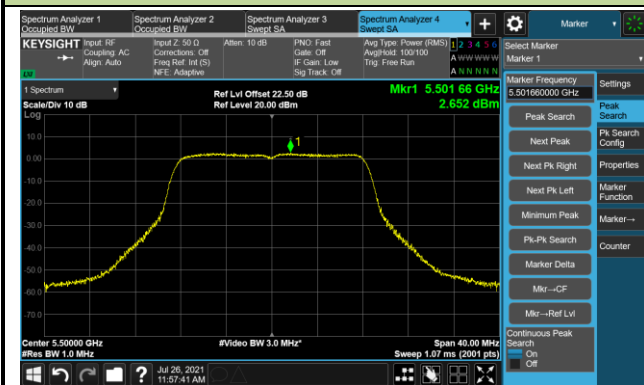

Channel 60 (5300MHz)

Channel 64 (5320MHz)

802.11a Power Spectral Density - Ant 3

Channel 100 (5500MHz)

Channel 116 (5580MHz)

Channel 140 (5700MHz)

Channel 144 (5720MHz)

Channel 149 (5745MHz)

Channel 157 (5785MHz)

Channel 165 (5825MHz)

802.11ac-VHT20 Power Spectral Density - Ant 3

Channel 36 (5180MHz)

Channel 44 (5220MHz)

Channel 48 (5240MHz)

Channel 52 (5260MHz)

Channel 60 (5300MHz)