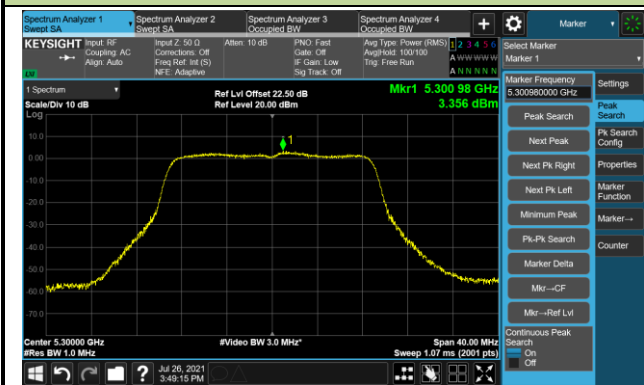

Channel 157 (5785MHz)

Channel 165 (5825MHz)

802.11ac-VHT20 Power Spectral Density - Ant 3

Channel 36 (5180MHz)

Channel 44 (5220MHz)

Channel 48 (5240MHz)

Channel 52 (5260MHz)

Channel 60 (5300MHz)

Channel 64 (5320MHz)

802.11ac-VHT20 Power Spectral Density - Ant 3

Channel 100 (5500MHz)

Channel 116 (5580MHz)

Channel 140 (5700MHz)

Channel 144 (5720MHz)

Channel 149 (5745MHz)

Channel 157 (5785MHz)