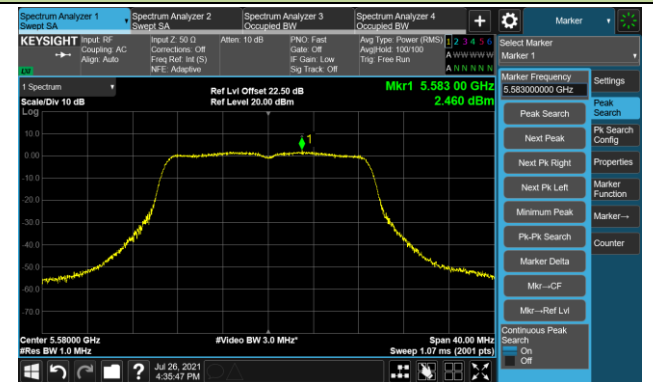

Channel 64 (5320MHz)

802.11ac-VHT20 Power Spectral Density - Ant 3

Channel 100 (5500MHz)

Channel 116 (5580MHz)

Channel 140 (5700MHz)

Channel 144 (5720MHz)

Channel 149 (5745MHz)

Channel 157 (5785MHz)

Channel 165 (5825MHz)

802.11ac-VHT40 Power Spectral Density - Ant 3

Channel 38 (5190MHz)

Channel 46 (5230MHz)

Channel 54 (5270MHz)

Channel 62 (5310MHz)

Channel 102 (5510MHz)

Channel 110 (5550MHz)