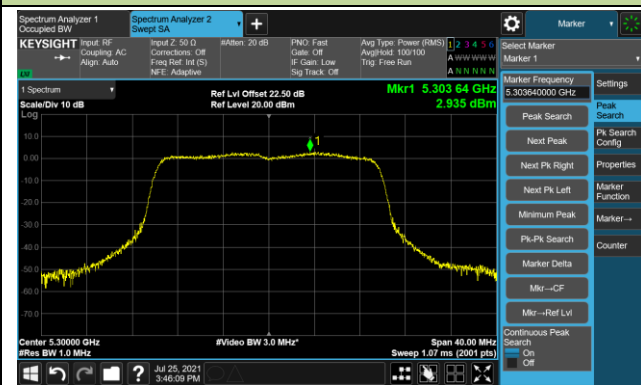

802.11ac-VHT40 Power Spectral Density - Ant 3

Channel 134 (5670MHz)

Channel 142 (5710MHz)

Channel 151 (5755MHz)

Channel 159 (5795MHz)

802.11ac-VHT80 Power Spectral Density - Ant 3

Channel 42 (5210MHz)

Channel 58 (5290MHz)

Channel 106 (5530MHz)

Channel 122 (5610MHz)

Channel 138 (5690MHz)

Channel 155 (5775MHz)

802.11ax-HE20 Power Spectral Density - Ant 3

Channel 36 (5180MHz)

Channel 44 (5220MHz)

Channel 48 (5240MHz)

Channel 52 (5260MHz)

Channel 60 (5300MHz)

Channel 64 (5320MHz)

802.11ax-HE20 Power Spectral Density - Ant 3

Channel 100 (5500MHz)

Channel 116 (5580MHz)

Channel 140 (5700MHz)

Channel 144 (5720MHz)