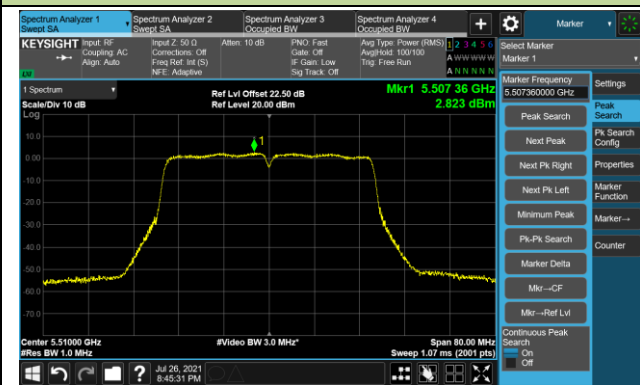

Channel 165 (5825MHz)

802.11ac-VHT40 Power Spectral Density - Ant 3

Channel 38 (5190MHz)

Channel 46 (5230MHz)

Channel 54 (5270MHz)

Channel 62 (5310MHz)

Channel 102 (5510MHz)

Channel 110 (5550MHz)

802.11ac-VHT40 Power Spectral Density - Ant 3

Channel 134 (5670MHz)

Channel 142 (5710MHz)

Channel 151 (5755MHz)

Channel 159 (5795MHz)

802.11ac-VHT80 Power Spectral Density - Ant 3

Channel 42 (5210MHz)

Channel 58 (5290MHz)