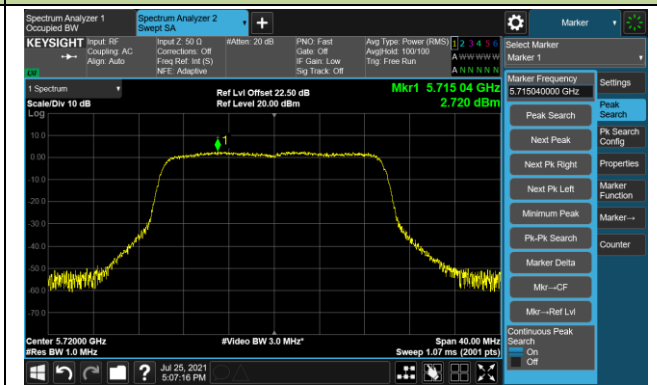

Channel 106 (5530MHz)

Channel 122 (5610MHz)

Channel 138 (5690MHz)

Channel 155 (5775MHz)

802.11ax-HE20 Power Spectral Density - Ant 3

Channel 36 (5180MHz)

Channel 44 (5220MHz)

Channel 48 (5240MHz)

Channel 52 (5260MHz)

Channel 60 (5300MHz)

Channel 64 (5320MHz)

802.11ax-HE20 Power Spectral Density - Ant 3

Channel 100 (5500MHz)

Channel 116 (5580MHz)

Channel 140 (5700MHz)

Channel 144 (5720MHz)

Channel 149 (5745MHz)

Channel 157 (5785MHz)

Channel 165 (5825MHz)