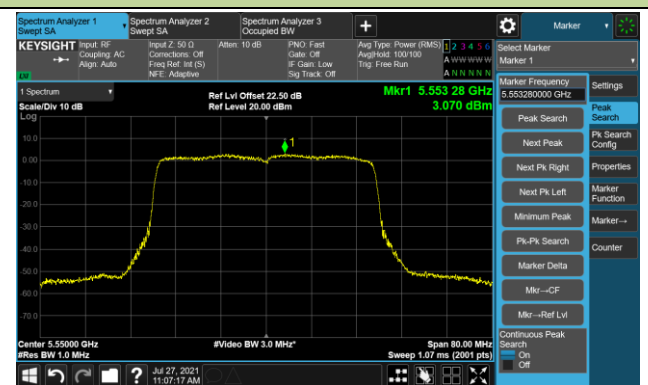

802.11ax-HE40 Power Spectral Density - Ant 2

Channel 38 (5190MHz)

Channel 46 (5230MHz)

Channel 54 (5270MHz)

Channel 62 (5310MHz)

Channel 102 (5510MHz)

Channel 110 (5550MHz)

802.11ax-HE40 Power Spectral Density - Ant 2

Channel 134 (5670MHz)

Channel 142 (5710MHz)

Channel 151 (5755MHz)

Channel 159 (5795MHz)

802.11ax-HE80 Power Spectral Density - Ant 2

Channel 42 (5210MHz)

Channel 58 (5290MHz)

Channel 106 (5530MHz)