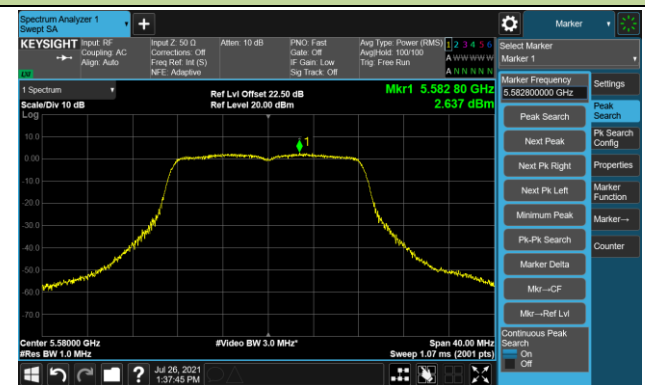

Channel 60 (5300MHz)

Channel 64 (5320MHz)

802.11a Power Spectral Density - Ant 3

Channel 100 (5500MHz)

Channel 116 (5580MHz)

Channel 140 (5700MHz)

Channel 144 (5720MHz)

Channel 149 (5745MHz)

Channel 157 (5785MHz)

Channel 165 (5825MHz)

802.11ac-VHT20 Power Spectral Density - Ant 3

Channel 36 (5180MHz)

Channel 44 (5220MHz)

Channel 48 (5240MHz)

Channel 52 (5260MHz)

Channel 60 (5300MHz)