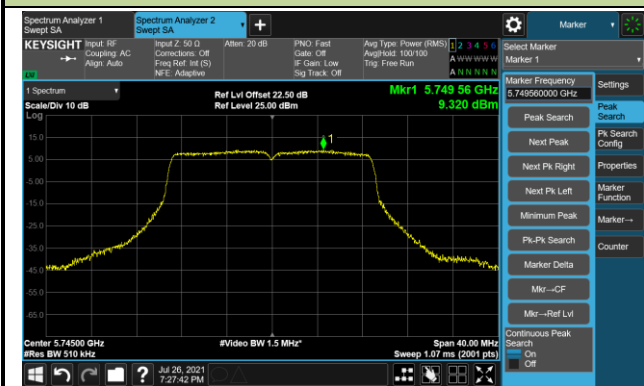

Channel 64 (5320MHz)

802.11ac-VHT20 Power Spectral Density - Ant 3

Channel 100 (5500MHz)

Channel 116 (5580MHz)

Channel 140 (5700MHz)

Channel 144 (5720MHz)

Channel 149 (5745MHz)

Channel 157 (5785MHz)

Channel 165 (5825MHz)

802.11ac-VHT40 Power Spectral Density - Ant 3

Channel 38 (5190MHz)

Channel 46 (5230MHz)

Channel 54 (5270MHz)

Channel 62 (5310MHz)

Channel 102 (5510MHz)

Channel 110 (5550MHz)