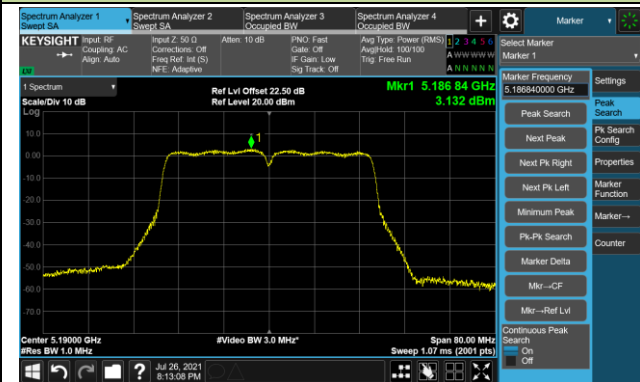

Channel 64 (5320MHz)

802.11ac-VHT20 Power Spectral Density - Ant 3

Channel 100 (5500MHz)

Channel 116 (5580MHz)

Channel 140 (5700MHz)

Channel 144 (5720MHz)

Channel 149 (5745MHz)

Channel 157 (5785MHz)

Channel 165 (5825MHz)

802.11ac-VHT40 Power Spectral Density - Ant 3

Channel 38 (5190MHz)

Channel 46 (5230MHz)

Channel 54 (5270MHz)

Channel 62 (5310MHz)

Channel 102 (5510MHz)

Channel 110 (5550MHz)