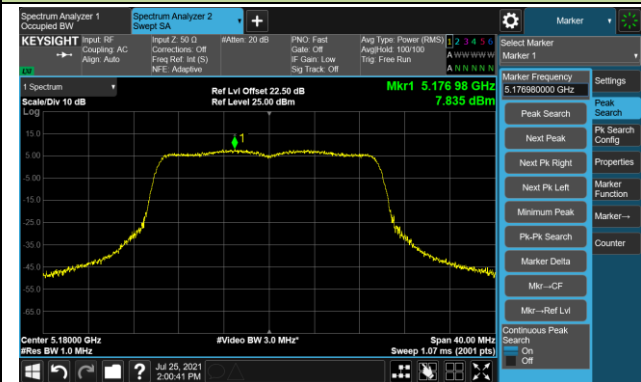

802.11ac-VHT40 Power Spectral Density - Ant 3

Channel 134 (5670MHz)

Channel 142 (5710MHz)

Channel 151 (5755MHz)

Channel 159 (5795MHz)

802.11ac-VHT80 Power Spectral Density - Ant 3

Channel 42 (5210MHz)

Channel 58 (5290MHz)

Channel 106 (5530MHz)

Channel 122 (5610MHz)

Channel 138 (5690MHz)

Channel 155 (5775MHz)

802.11ax-HE20 Power Spectral Density - Ant 3

Channel 36 (5180MHz)

Channel 44 (5220MHz)

Channel 48 (5240MHz)

Channel 52 (5260MHz)

Channel 60 (5300MHz)

Channel 64 (5320MHz)

802.11ax-HE20 Power Spectral Density - Ant 3

Channel 100 (5500MHz)

Channel 116 (5580MHz)

Channel 140 (5700MHz)

Channel 144 (5720MHz)