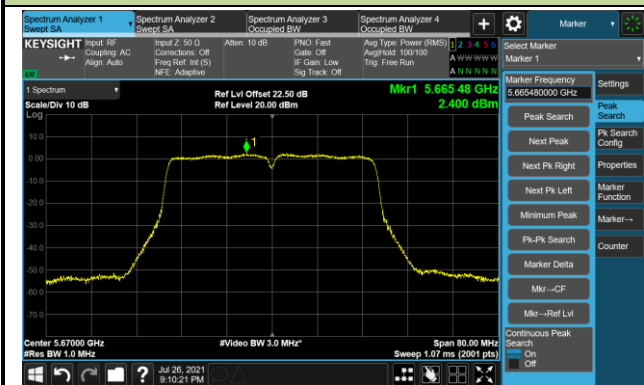

Channel 165 (5825MHz)

802.11ac-VHT40 Power Spectral Density - Ant 3

Channel 38 (5190MHz)

Channel 46 (5230MHz)

Channel 54 (5270MHz)

Channel 62 (5310MHz)

Channel 102 (5510MHz)

Channel 110 (5550MHz)

802.11ac-VHT40 Power Spectral Density - Ant 3

Channel 134 (5670MHz)

Channel 142 (5710MHz)

Channel 151 (5755MHz)

Channel 159 (5795MHz)

802.11ac-VHT80 Power Spectral Density - Ant 3

Channel 42 (5210MHz)

Channel 58 (5290MHz)