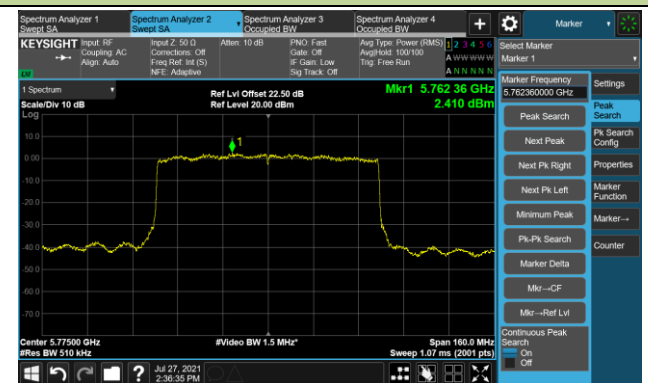

Channel 134 (5670MHz)

Channel 142 (5710MHz)

Channel 151 (5755MHz)

Channel 159 (5795MHz)

802.11ax-HE80 Power Spectral Density - Ant 2

Channel 42 (5210MHz)

Channel 58 (5290MHz)

Channel 106 (5530MHz)

Channel 122 (5610MHz)

Channel 138 (5690MHz)

Channel 155 (5775MHz)

802.11a Power Spectral Density - Ant 3

Channel 36 (5180MHz)

Channel 44 (5220MHz)

Channel 48 (5240MHz)

Channel 52 (5260MHz)