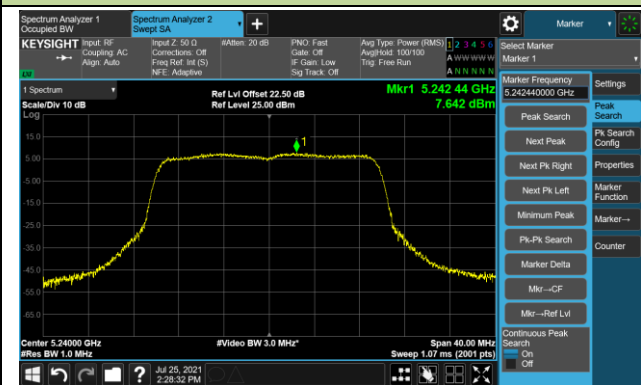

802.11ac-VHT40 Power Spectral Density - Ant 3

Channel 134 (5670MHz)

Channel 142 (5710MHz)

Channel 151 (5755MHz)

Channel 159 (5795MHz)

802.11ac-VHT80 Power Spectral Density - Ant 3

Channel 42 (5210MHz)

Channel 58 (5290MHz)

Channel 106 (5530MHz)

Channel 122 (5610MHz)

Channel 138 (5690MHz)

Channel 155 (5775MHz)

802.11ax-HE20 Power Spectral Density - Ant 3

Channel 36 (5180MHz)

Channel 44 (5220MHz)

Channel 48 (5240MHz)

Channel 52 (5260MHz)

Channel 60 (5300MHz)

Channel 64 (5320MHz)

802.11ax-HE20 Power Spectral Density - Ant 3

Channel 100 (5500MHz)

Channel 116 (5580MHz)

Channel 140 (5700MHz)

Channel 144 (5720MHz)