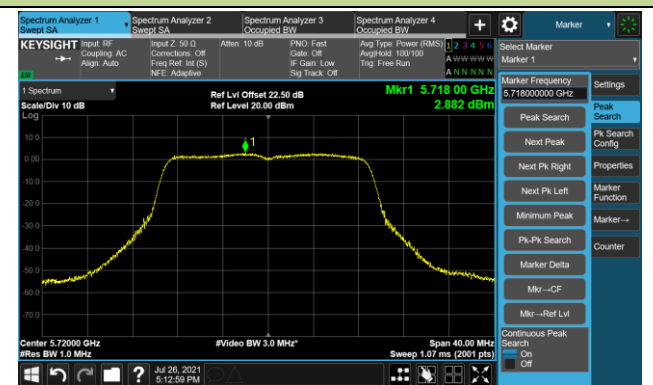

Channel 64 (5320MHz)

802.11ac-VHT20 Power Spectral Density - Ant 3

Channel 100 (5500MHz)

Channel 116 (5580MHz)

Channel 140 (5700MHz)

Channel 144 (5720MHz)

Channel 149 (5745MHz)

Channel 157 (5785MHz)

Channel 165 (5825MHz)

802.11ac-VHT40 Power Spectral Density - Ant 3

Channel 38 (5190MHz)

Channel 46 (5230MHz)

Channel 54 (5270MHz)

Channel 62 (5310MHz)

Channel 102 (5510MHz)

Channel 110 (5550MHz)