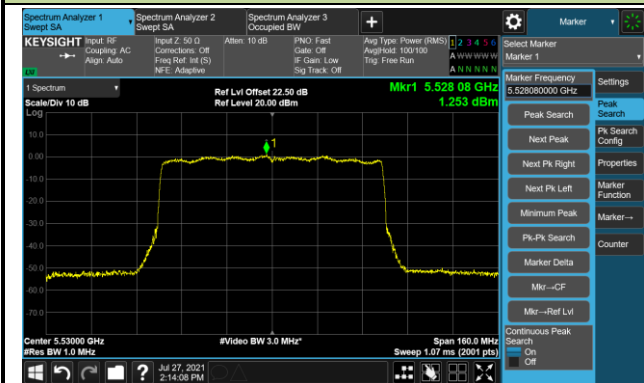

Channel 134 (5670MHz)

Channel 142 (5710MHz)

Channel 151 (5755MHz)

Channel 159 (5795MHz)

802.11ax-HE80 Power Spectral Density - Ant 2

Channel 42 (5210MHz)

Channel 58 (5290MHz)

Channel 106 (5530MHz)

Channel 122 (5610MHz)

Channel 138 (5690MHz)

Channel 155 (5775MHz)

802.11a Power Spectral Density - Ant 3

Channel 36 (5180MHz)

Channel 44 (5220MHz)

Channel 48 (5240MHz)

Channel 52 (5260MHz)