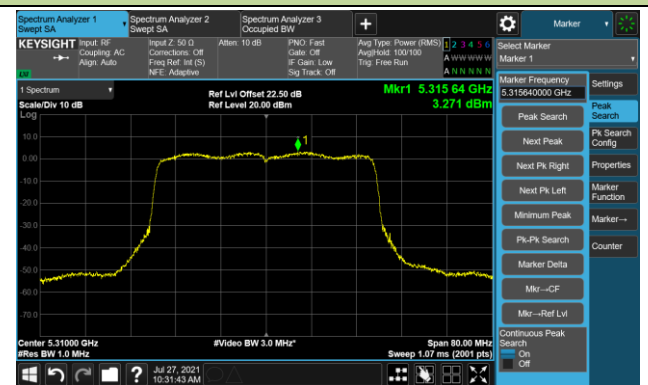

802.11ax-HE40 Power Spectral Density - Ant 2

Channel 38 (5190MHz)

Channel 46 (5230MHz)

Channel 54 (5270MHz)

Channel 62 (5310MHz)

Channel 102 (5510MHz)

Channel 110 (5550MHz)

802.11ax-HE40 Power Spectral Density - Ant 2

Channel 134 (5670MHz)

Channel 142 (5710MHz)

Channel 151 (5755MHz)

Channel 159 (5795MHz)

802.11ax-HE80 Power Spectral Density - Ant 2

Channel 42 (5210MHz)

Channel 58 (5290MHz)

Channel 106 (5530MHz)