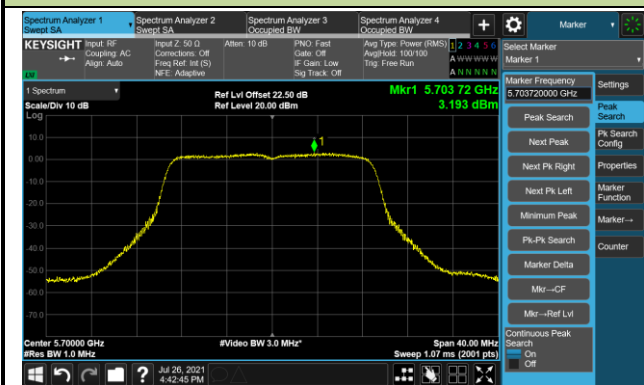

Channel 64 (5320MHz)

802.11ac-VHT20 Power Spectral Density - Ant 3

Channel 100 (5500MHz)

Channel 116 (5580MHz)

Channel 140 (5700MHz)

Channel 144 (5720MHz)

Channel 149 (5745MHz)

Channel 157 (5785MHz)

Channel 165 (5825MHz)

802.11ac-VHT40 Power Spectral Density - Ant 3

Channel 38 (5190MHz)

Channel 46 (5230MHz)

Channel 54 (5270MHz)

Channel 62 (5310MHz)

Channel 102 (5510MHz)

Channel 110 (5550MHz)