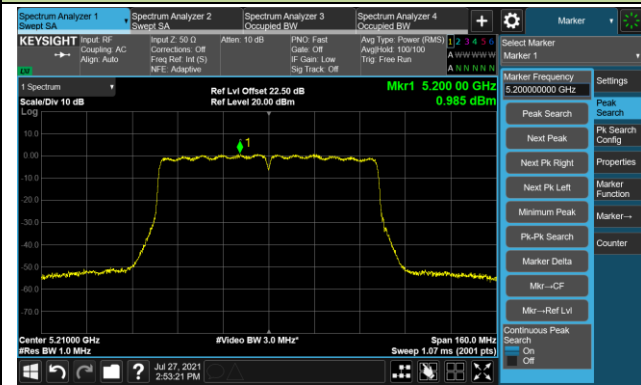

802.11ac-VHT40 Power Spectral Density - Ant 3

Channel 134 (5670MHz)

Channel 142 (5710MHz)

Channel 151 (5755MHz)

Channel 159 (5795MHz)

802.11ac-VHT80 Power Spectral Density - Ant 3

Channel 42 (5210MHz)

Channel 58 (5290MHz)

Channel 106 (5530MHz)

Channel 122 (5610MHz)

Channel 138 (5690MHz)

Channel 155 (5775MHz)

802.11ax-HE20 Power Spectral Density - Ant 3

Channel 36 (5180MHz)

Channel 44 (5220MHz)

Channel 48 (5240MHz)