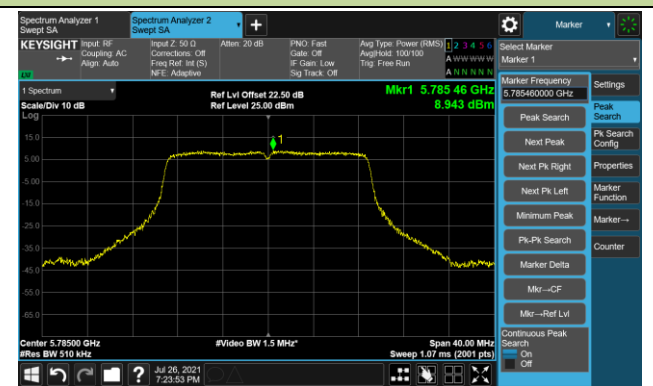

Channel 64 (5320MHz)

802.11ac-VHT20 Power Spectral Density - Ant 3

Channel 100 (5500MHz)

Channel 116 (5580MHz)

Channel 140 (5700MHz)

Channel 144 (5720MHz)

Channel 149 (5745MHz)

Channel 157 (5785MHz)

Channel 165 (5825MHz)

802.11ac-VHT40 Power Spectral Density - Ant 3

Channel 38 (5190MHz)

Channel 46 (5230MHz)

Channel 54 (5270MHz)

Channel 62 (5310MHz)

Channel 102 (5510MHz)

Channel 110 (5550MHz)