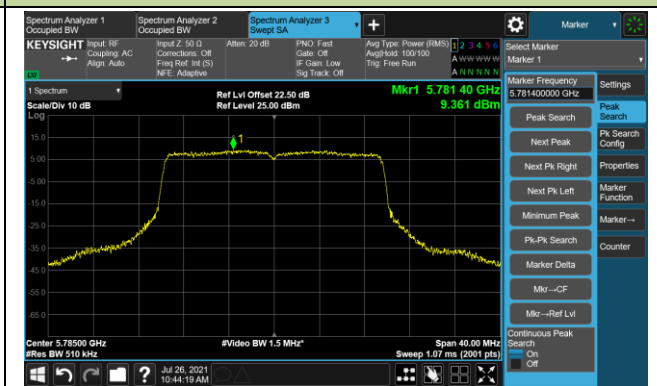

Channel 106 (5530MHz)

Channel 122 (5610MHz)

Channel 138 (5690MHz)

Channel 155 (5775MHz)

802.11ax-HE20 Power Spectral Density - Ant 3

Channel 36 (5180MHz)

Channel 44 (5220MHz)

Channel 48 (5240MHz)

Channel 52 (5260MHz)

Channel 60 (5300MHz)

Channel 64 (5320MHz)

802.11ax-HE20 Power Spectral Density - Ant 3

Channel 100 (5500MHz)

Channel 116 (5580MHz)

Channel 140 (5700MHz)

Channel 144 (5720MHz)

Channel 149 (5745MHz)

Channel 157 (5785MHz)

Channel 165 (5825MHz)