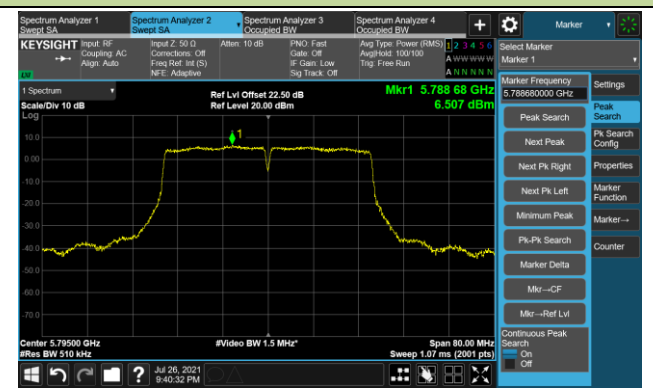

802.11ac-VHT40 Power Spectral Density - Ant 3

Channel 134 (5670MHz)

Channel 142 (5710MHz)

Channel 151 (5755MHz)

Channel 159 (5795MHz)

802.11ac-VHT80 Power Spectral Density - Ant 3

Channel 42 (5210MHz)

Channel 58 (5290MHz)

Channel 106 (5530MHz)

Channel 122 (5610MHz)

Channel 138 (5690MHz)

Channel 155 (5775MHz)

802.11ax-HE20 Power Spectral Density - Ant 3

Channel 36 (5180MHz)

Channel 44 (5220MHz)

Channel 48 (5240MHz)