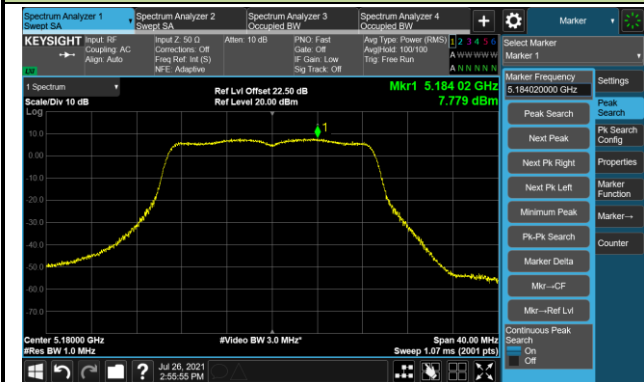

Channel 157 (5785MHz)

Channel 165 (5825MHz)

802.11ac-VHT20 Power Spectral Density - Ant 3

Channel 36 (5180MHz)

Channel 44 (5220MHz)

Channel 48 (5240MHz)

Channel 52 (5260MHz)

Channel 60 (5300MHz)

Channel 64 (5320MHz)

802.11ac-VHT20 Power Spectral Density - Ant 3

Channel 100 (5500MHz)

Channel 116 (5580MHz)

Channel 140 (5700MHz)

Channel 144 (5720MHz)

Channel 149 (5745MHz)

Channel 157 (5785MHz)