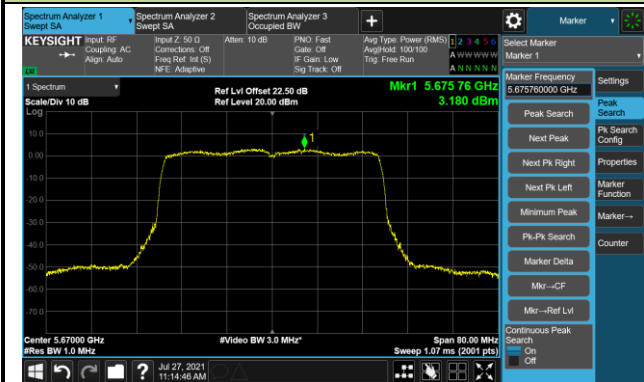

802.11ax-HE40 Power Spectral Density - Ant 2

Channel 38 (5190MHz)

Channel 46 (5230MHz)

Channel 54 (5270MHz)

Channel 62 (5310MHz)

Channel 102 (5510MHz)

Channel 110 (5550MHz)

802.11ax-HE40 Power Spectral Density - Ant 2

Channel 134 (5670MHz)

Channel 142 (5710MHz)

Channel 151 (5755MHz)

Channel 159 (5795MHz)

802.11ax-HE80 Power Spectral Density - Ant 2

Channel 42 (5210MHz)

Channel 58 (5290MHz)

Channel 106 (5530MHz)