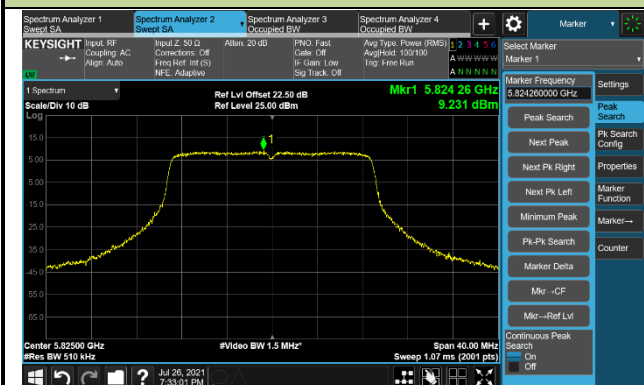

Channel 157 (5785MHz)

Channel 165 (5825MHz)

802.11ac-VHT20 Power Spectral Density - Ant 3

Channel 36 (5180MHz)

Channel 44 (5220MHz)

Channel 48 (5240MHz)

Channel 52 (5260MHz)

Channel 60 (5300MHz)

Channel 64 (5320MHz)

802.11ac-VHT20 Power Spectral Density - Ant 3

Channel 100 (5500MHz)

Channel 116 (5580MHz)

Channel 140 (5700MHz)

Channel 144 (5720MHz)

Channel 149 (5745MHz)

Channel 157 (5785MHz)

Channel 165 (5825MHz)

802.11ac-VHT40 Power Spectral Density - Ant 3

Channel 38 (5190MHz)

Channel 46 (5230MHz)

Channel 54 (5270MHz)

Channel 62 (5310MHz)

Channel 102 (5510MHz)

Channel 110 (5550MHz)