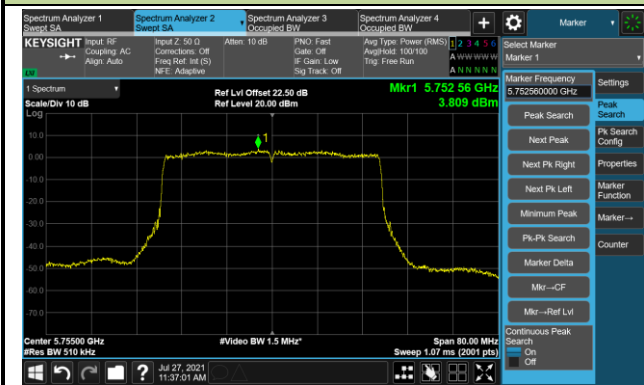

802.11ax-HE40 Power Spectral Density - Ant 2

Channel 38 (5190MHz)

Channel 46 (5230MHz)

Channel 54 (5270MHz)

Channel 62 (5310MHz)

Channel 102 (5510MHz)

Channel 110 (5550MHz)

802.11ax-HE40 Power Spectral Density - Ant 2

Channel 134 (5670MHz)

Channel 142 (5710MHz)

Channel 151 (5755MHz)

Channel 159 (5795MHz)

802.11ax-HE80 Power Spectral Density - Ant 2

Channel 42 (5210MHz)

Channel 58 (5290MHz)

Channel 106 (5530MHz)