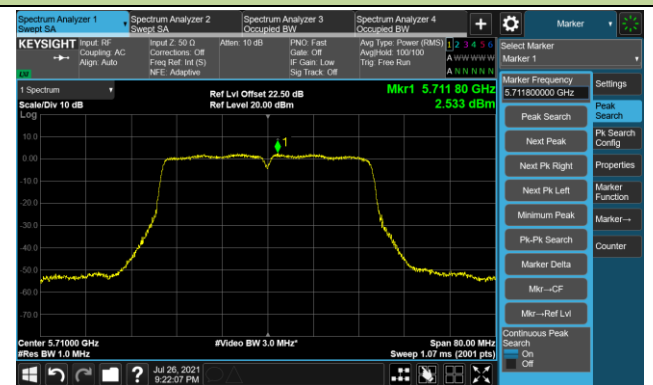

Channel 165 (5825MHz)

802.11ac-VHT40 Power Spectral Density - Ant 3

Channel 38 (5190MHz)

Channel 46 (5230MHz)

Channel 54 (5270MHz)

Channel 62 (5310MHz)

Channel 102 (5510MHz)

Channel 110 (5550MHz)

802.11ac-VHT40 Power Spectral Density - Ant 3

Channel 134 (5670MHz)

Channel 142 (5710MHz)

Channel 151 (5755MHz)

Channel 159 (5795MHz)

802.11ac-VHT80 Power Spectral Density - Ant 3

Channel 42 (5210MHz)

Channel 58 (5290MHz)