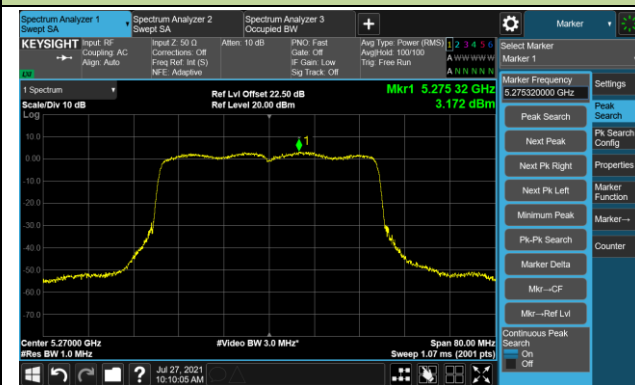

802.11ax-HE40 Power Spectral Density - Ant 2

Channel 38 (5190MHz)

Channel 46 (5230MHz)

Channel 54 (5270MHz)

Channel 62 (5310MHz)

Channel 102 (5510MHz)

Channel 110 (5550MHz)

802.11ax-HE40 Power Spectral Density - Ant 2

Channel 134 (5670MHz)

Channel 142 (5710MHz)

Channel 151 (5755MHz)

Channel 159 (5795MHz)

802.11ax-HE80 Power Spectral Density - Ant 2

Channel 42 (5210MHz)

Channel 58 (5290MHz)

Channel 106 (5530MHz)