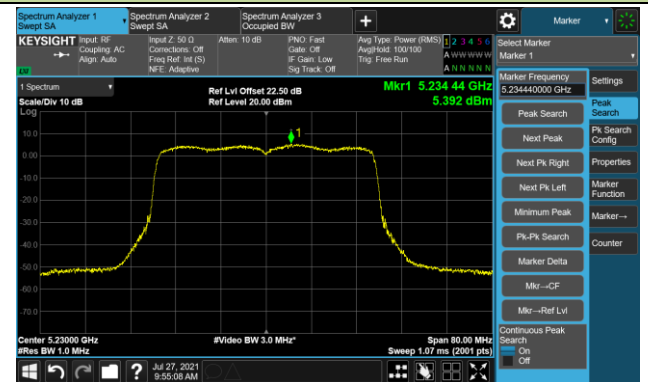

802.11ax-HE40 Power Spectral Density - Ant 2

Channel 38 (5190MHz)

Channel 46 (5230MHz)

Channel 54 (5270MHz)

Channel 62 (5310MHz)

Channel 102 (5510MHz)

Channel 110 (5550MHz)

802.11ax-HE40 Power Spectral Density - Ant 2

Channel 134 (5670MHz)

Channel 142 (5710MHz)

Channel 151 (5755MHz)

Channel 159 (5795MHz)

802.11ax-HE80 Power Spectral Density - Ant 2

Channel 42 (5210MHz)

Channel 58 (5290MHz)

Channel 106 (5530MHz)