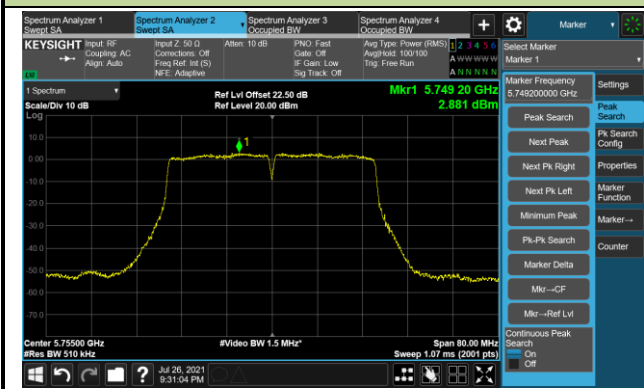

802.11ac-VHT40 Power Spectral Density - Ant 3

Channel 134 (5670MHz)

Channel 142 (5710MHz)

Channel 151 (5755MHz)

Channel 159 (5795MHz)

802.11ac-VHT80 Power Spectral Density - Ant 3

Channel 42 (5210MHz)

Channel 58 (5290MHz)

Channel 106 (5530MHz)

Channel 122 (5610MHz)

Channel 138 (5690MHz)

Channel 155 (5775MHz)

802.11ax-HE20 Power Spectral Density - Ant 3

Channel 36 (5180MHz)

Channel 44 (5220MHz)

Channel 48 (5240MHz)