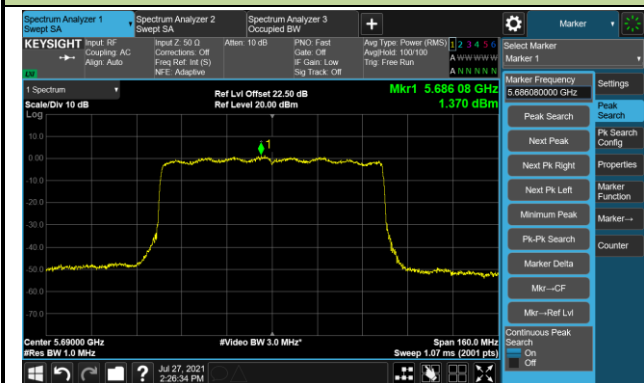

Channel 134 (5670MHz)

Channel 142 (5710MHz)

Channel 151 (5755MHz)

Channel 159 (5795MHz)

802.11ax-HE80 Power Spectral Density - Ant 2

Channel 42 (5210MHz)

Channel 58 (5290MHz)

Channel 106 (5530MHz)

Channel 122 (5610MHz)

Channel 138 (5690MHz)

Channel 155 (5775MHz)

802.11a Power Spectral Density - Ant 3

Channel 36 (5180MHz)

Channel 44 (5220MHz)

Channel 48 (5240MHz)

Channel 52 (5260MHz)