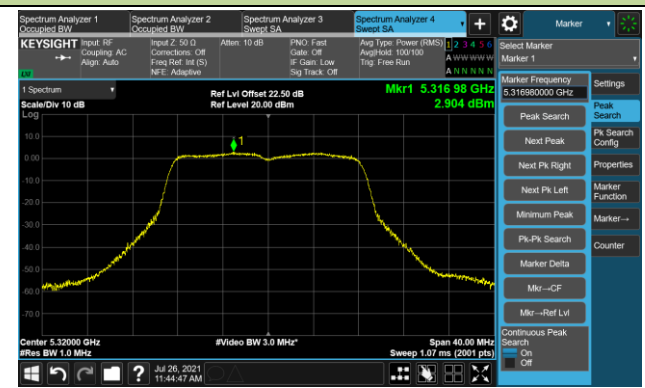

Channel 122 (5610MHz)

Channel 138 (5690MHz)

Channel 155 (5775MHz)

802.11a Power Spectral Density - Ant 3

Channel 36 (5180MHz)

Channel 44 (5220MHz)

Channel 48 (5240MHz)

Channel 52 (5260MHz)

Channel 60 (5300MHz)

Channel 64 (5320MHz)

802.11a Power Spectral Density - Ant 3

Channel 100 (5500MHz)

Channel 116 (5580MHz)

Channel 140 (5700MHz)

Channel 144 (5720MHz)

Channel 149 (5745MHz)