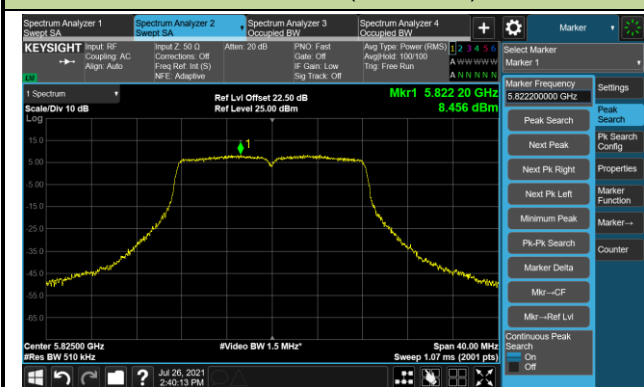

Channel 60 (5300MHz)

Channel 64 (5320MHz)

802.11a Power Spectral Density - Ant 3

Channel 100 (5500MHz)

Channel 116 (5580MHz)

Channel 140 (5700MHz)

Channel 144 (5720MHz)

Channel 149 (5745MHz)

Channel 157 (5785MHz)

Channel 165 (5825MHz)

802.11ac-VHT20 Power Spectral Density - Ant 3

Channel 36 (5180MHz)

Channel 44 (5220MHz)

Channel 48 (5240MHz)

Channel 52 (5260MHz)

Channel 60 (5300MHz)