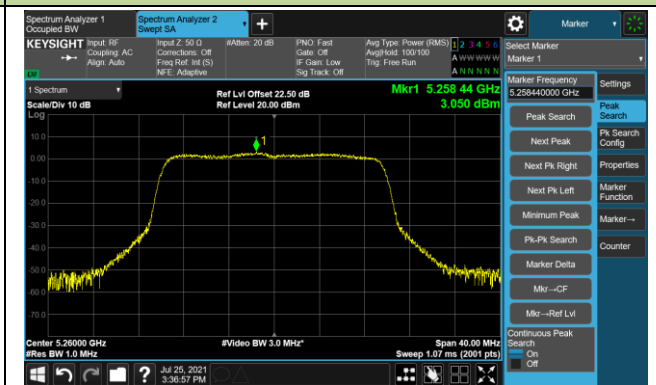

802.11ac-VHT40 Power Spectral Density - Ant 3

Channel 134 (5670MHz)

Channel 142 (5710MHz)

Channel 151 (5755MHz)

Channel 159 (5795MHz)

802.11ac-VHT80 Power Spectral Density - Ant 3

Channel 42 (5210MHz)

Channel 58 (5290MHz)

Channel 106 (5530MHz)

Channel 122 (5610MHz)

Channel 138 (5690MHz)

Channel 155 (5775MHz)

802.11ax-HE20 Power Spectral Density - Ant 3

Channel 36 (5180MHz)

Channel 44 (5220MHz)

Channel 48 (5240MHz)

Channel 52 (5260MHz)

Channel 60 (5300MHz)

Channel 64 (5320MHz)

802.11ax-HE20 Power Spectral Density - Ant 3

Channel 100 (5500MHz)

Channel 116 (5580MHz)

Channel 140 (5700MHz)

Channel 144 (5720MHz)