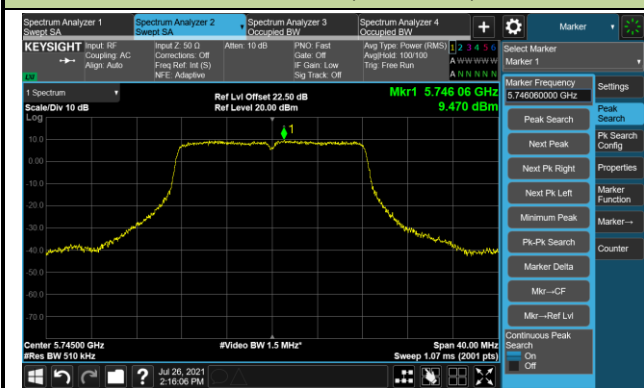

Channel 60 (5300MHz)

Channel 64 (5320MHz)

802.11a Power Spectral Density - Ant 3

Channel 100 (5500MHz)

Channel 116 (5580MHz)

Channel 140 (5700MHz)

Channel 144 (5720MHz)

Channel 149 (5745MHz)

Channel 157 (5785MHz)

Channel 165 (5825MHz)

802.11ac-VHT20 Power Spectral Density - Ant 3

Channel 36 (5180MHz)

Channel 44 (5220MHz)

Channel 48 (5240MHz)

Channel 52 (5260MHz)

Channel 60 (5300MHz)