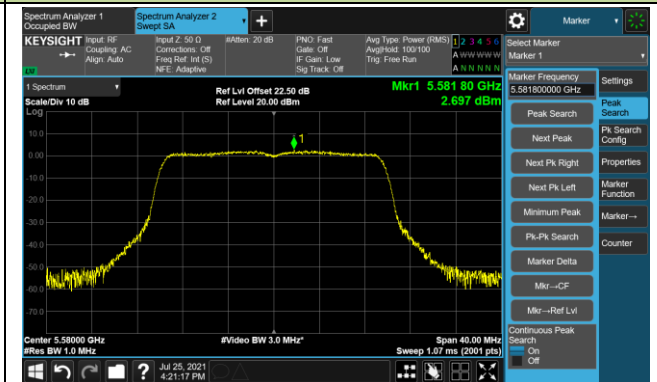

Channel 106 (5530MHz)

Channel 122 (5610MHz)

Channel 138 (5690MHz)

Channel 155 (5775MHz)

802.11ax-HE20 Power Spectral Density - Ant 3

Channel 36 (5180MHz)

Channel 44 (5220MHz)

Channel 48 (5240MHz)

Channel 52 (5260MHz)

Channel 60 (5300MHz)

Channel 64 (5320MHz)

802.11ax-HE20 Power Spectral Density - Ant 3

Channel 100 (5500MHz)

Channel 116 (5580MHz)

Channel 140 (5700MHz)

Channel 144 (5720MHz)

Channel 149 (5745MHz)

Channel 157 (5785MHz)

Channel 165 (5825MHz)