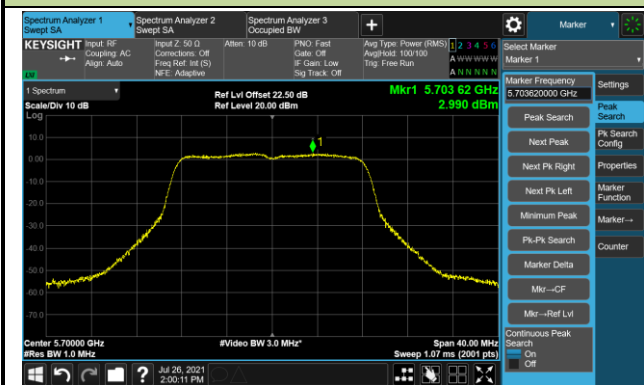

Channel 60 (5300MHz)

Channel 64 (5320MHz)

802.11a Power Spectral Density - Ant 3

Channel 100 (5500MHz)

Channel 116 (5580MHz)

Channel 140 (5700MHz)

Channel 144 (5720MHz)

Channel 149 (5745MHz)

Channel 157 (5785MHz)

Channel 165 (5825MHz)

802.11ac-VHT20 Power Spectral Density - Ant 3

Channel 36 (5180MHz)

Channel 44 (5220MHz)

Channel 48 (5240MHz)

Channel 52 (5260MHz)

Channel 60 (5300MHz)