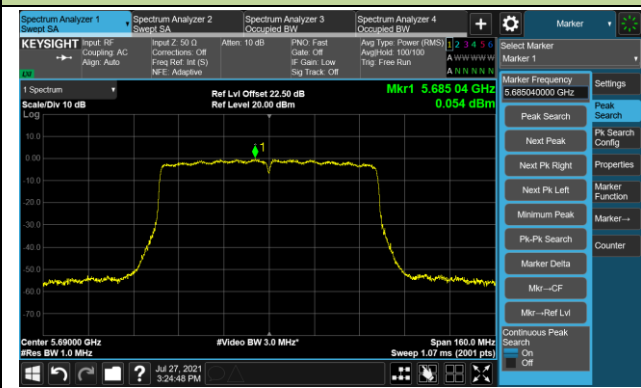

802.11ac-VHT40 Power Spectral Density - Ant 3

Channel 134 (5670MHz)

Channel 142 (5710MHz)

Channel 151 (5755MHz)

Channel 159 (5795MHz)

802.11ac-VHT80 Power Spectral Density - Ant 3

Channel 42 (5210MHz)

Channel 58 (5290MHz)

Channel 106 (5530MHz)

Channel 122 (5610MHz)

Channel 138 (5690MHz)

Channel 155 (5775MHz)

802.11ax-HE20 Power Spectral Density - Ant 3

Channel 36 (5180MHz)

Channel 44 (5220MHz)

Channel 48 (5240MHz)