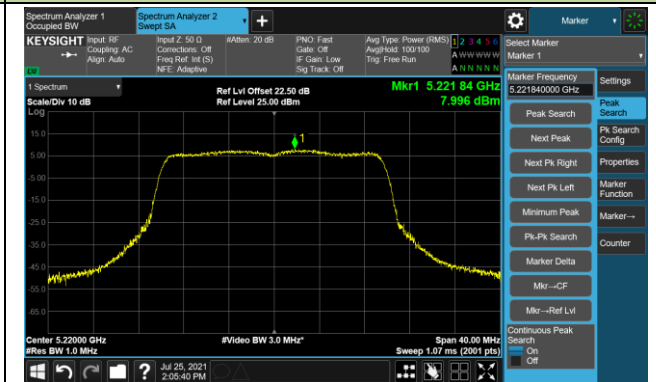

802.11ac-VHT40 Power Spectral Density - Ant 3

Channel 134 (5670MHz)

Channel 142 (5710MHz)

Channel 151 (5755MHz)

Channel 159 (5795MHz)

802.11ac-VHT80 Power Spectral Density - Ant 3

Channel 42 (5210MHz)

Channel 58 (5290MHz)

Channel 106 (5530MHz)

Channel 122 (5610MHz)

Channel 138 (5690MHz)

Channel 155 (5775MHz)

802.11ax-HE20 Power Spectral Density - Ant 3

Channel 36 (5180MHz)

Channel 44 (5220MHz)

Channel 48 (5240MHz)

Channel 52 (5260MHz)

Channel 60 (5300MHz)

Channel 64 (5320MHz)

802.11ax-HE20 Power Spectral Density - Ant 3

Channel 100 (5500MHz)

Channel 116 (5580MHz)

Channel 140 (5700MHz)

Channel 144 (5720MHz)