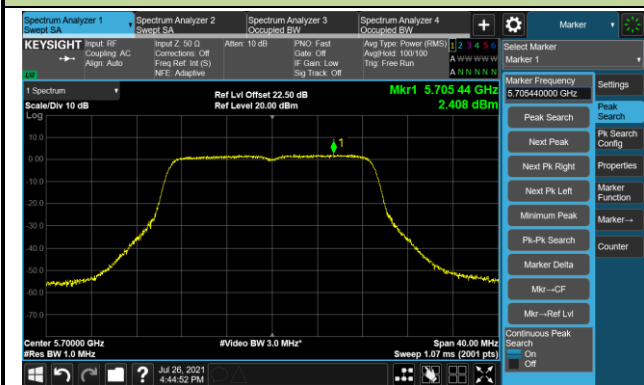

Channel 60 (5300MHz)

Channel 64 (5320MHz)

802.11ac-VHT20 Power Spectral Density - Ant 1

Channel 100 (5500MHz)

Channel 116 (5580MHz)

Channel 140 (5700MHz)

Channel 144 (5720MHz)

Channel 149 (5745MHz)

Channel 157 (5785MHz)

Channel 165 (5825MHz)

802.11ac-VHT40 Power Spectral Density - Ant 1

Channel 38 (5190MHz)

Channel 46 (5230MHz)

Channel 54 (5270MHz)

Channel 62 (5310MHz)

Channel 102 (5510MHz)