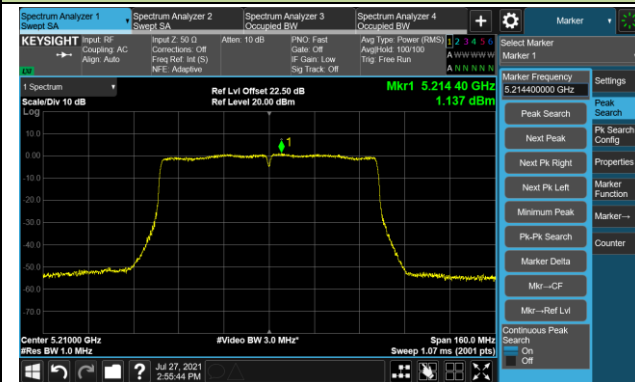

Channel 110 (5550MHz)

802.11ac-VHT40 Power Spectral Density - Ant 1

Channel 134 (5670MHz)

Channel 142 (5710MHz)

Channel 151 (5755MHz)

Channel 159 (5795MHz)

802.11ac-VHT80 Power Spectral Density - Ant 1

Channel 42 (5210MHz)

Channel 58 (5290MHz)

Channel 106 (5530MHz)

Channel 122 (5610MHz)

Channel 138 (5690MHz)

Channel 155 (5775MHz)

802.11ax-HE20 Power Spectral Density - Ant 1

Channel 36 (5180MHz)

Channel 44 (5220MHz)