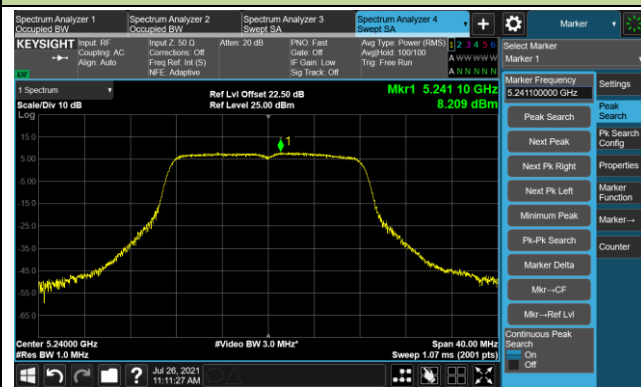

Channel 106 (5530MHz)

Channel 122 (5610MHz)

Channel 138 (5690MHz)

Channel 155 (5775MHz)

802.11a Power Spectral Density - Ant 1

Channel 36 (5180MHz)

Channel 44 (5220MHz)

Channel 48 (5240MHz)

Channel 52 (5260MHz)

Channel 60 (5300MHz)

Channel 64 (5320MHz)

802.11a Power Spectral Density - Ant 1

Channel 100 (5500MHz)

Channel 116 (5580MHz)

Channel 140 (5700MHz)

Channel 144 (5720MHz)