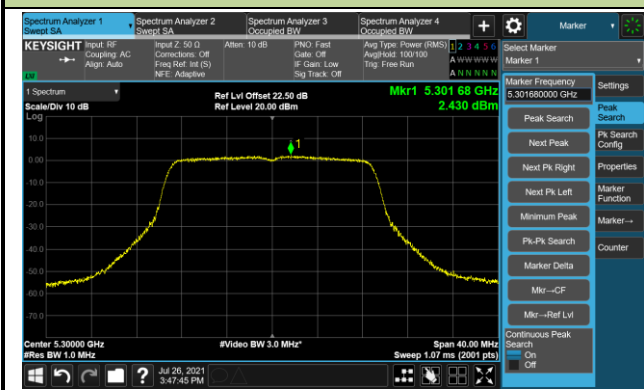

Channel 149 (5745MHz)

Channel 157 (5785MHz)

Channel 165 (5825MHz)

802.11ac-VHT20 Power Spectral Density - Ant 1

Channel 36 (5180MHz)

Channel 44 (5220MHz)

Channel 48 (5240MHz)

Channel 52 (5260MHz)

Channel 60 (5300MHz)

Channel 64 (5320MHz)

802.11ac-VHT20 Power Spectral Density - Ant 1

Channel 100 (5500MHz)

Channel 116 (5580MHz)

Channel 140 (5700MHz)

Channel 144 (5720MHz)

Channel 149 (5745MHz)