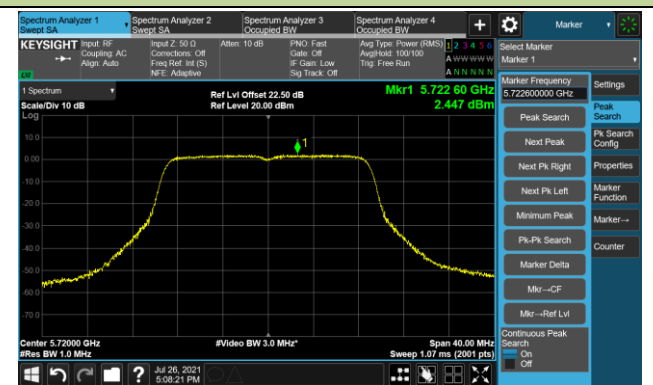

Channel 60 (5300MHz)

Channel 64 (5320MHz)

802.11ac-VHT20 Power Spectral Density - Ant 1

Channel 100 (5500MHz)

Channel 116 (5580MHz)

Channel 140 (5700MHz)

Channel 144 (5720MHz)

Channel 149 (5745MHz)

Channel 157 (5785MHz)

Channel 165 (5825MHz)

802.11ac-VHT40 Power Spectral Density - Ant 1

Channel 38 (5190MHz)

Channel 46 (5230MHz)

Channel 54 (5270MHz)

Channel 62 (5310MHz)

Channel 102 (5510MHz)