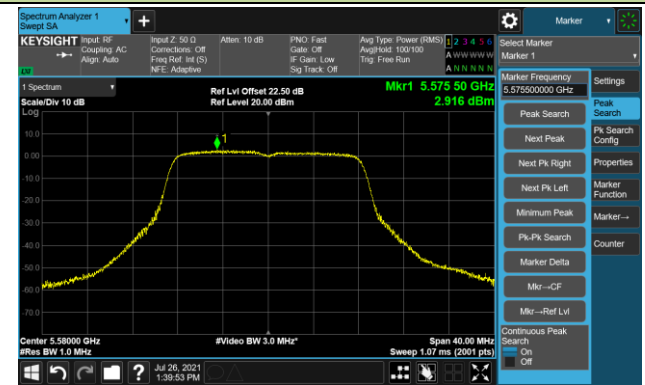

Channel 52 (5260MHz)

Channel 60 (5300MHz)

Channel 64 (5320MHz)

802.11a Power Spectral Density - Ant 1

Channel 100 (5500MHz)

Channel 116 (5580MHz)

Channel 140 (5700MHz)

Channel 144 (5720MHz)

Channel 149 (5745MHz)

Channel 157 (5785MHz)

Channel 165 (5825MHz)

802.11ac-VHT20 Power Spectral Density - Ant 1

Channel 36 (5180MHz)

Channel 44 (5220MHz)

Channel 48 (5240MHz)

Channel 52 (5260MHz)