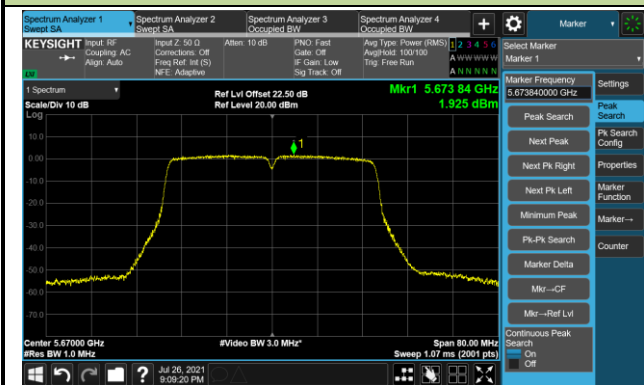

Channel 157 (5785MHz)

Channel 165 (5825MHz)

802.11ac-VHT40 Power Spectral Density - Ant 1

Channel 38 (5190MHz)

Channel 46 (5230MHz)

Channel 54 (5270MHz)

Channel 62 (5310MHz)

Channel 102 (5510MHz)

Channel 110 (5550MHz)

802.11ac-VHT40 Power Spectral Density - Ant 1

Channel 134 (5670MHz)

Channel 142 (5710MHz)

Channel 151 (5755MHz)

Channel 159 (5795MHz)

802.11ac-VHT80 Power Spectral Density - Ant 1

Channel 42 (5210MHz)