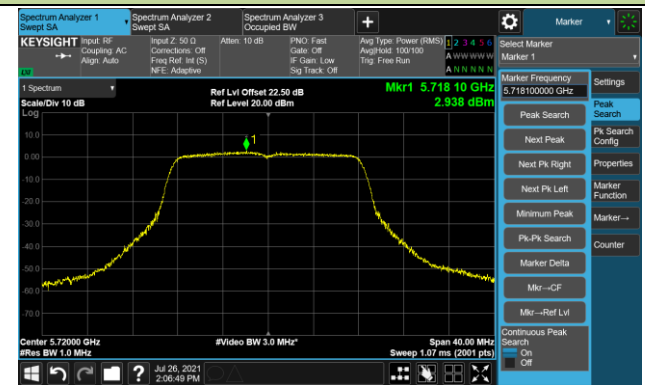

Channel 52 (5260MHz)

Channel 60 (5300MHz)

Channel 64 (5320MHz)

802.11a Power Spectral Density - Ant 1

Channel 100 (5500MHz)

Channel 116 (5580MHz)

Channel 140 (5700MHz)

Channel 144 (5720MHz)

Channel 149 (5745MHz)

Channel 157 (5785MHz)

Channel 165 (5825MHz)

802.11ac-VHT20 Power Spectral Density - Ant 1

Channel 36 (5180MHz)

Channel 44 (5220MHz)

Channel 48 (5240MHz)

Channel 52 (5260MHz)