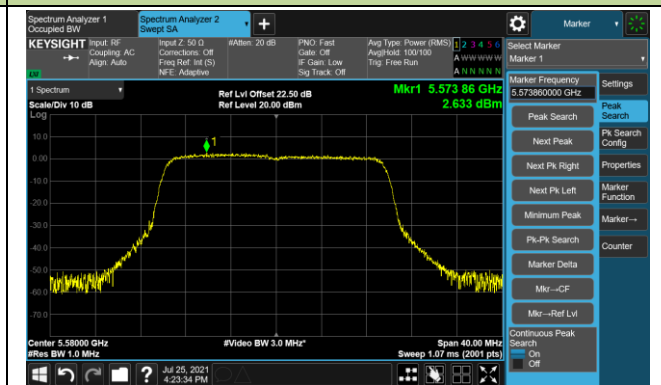

Channel 58 (5290MHz)

Channel 106 (5530MHz)

Channel 122 (5610MHz)

Channel 138 (5690MHz)

Channel 155 (5775MHz)

802.11ax-HE20 Power Spectral Density - Ant 1

Channel 36 (5180MHz)

Channel 44 (5220MHz)

Channel 48 (5240MHz)

Channel 52 (5260MHz)

Channel 60 (5300MHz)

Channel 64 (5320MHz)

802.11ax-HE20 Power Spectral Density - Ant 1

Channel 100 (5500MHz)

Channel 116 (5580MHz)

Channel 140 (5700MHz)

Channel 144 (5720MHz)

Channel 149 (5745MHz)

Channel 157 (5785MHz)

Channel 165 (5825MHz)