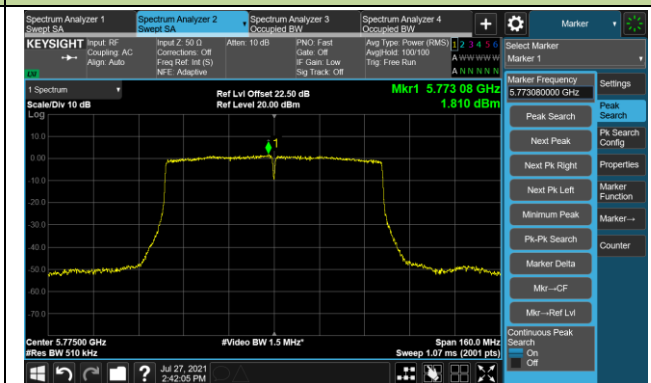

Channel 110 (5550MHz)

802.11ac-VHT40 Power Spectral Density - Ant 1

Channel 134 (5670MHz)

Channel 142 (5710MHz)

Channel 151 (5755MHz)

Channel 159 (5795MHz)

802.11ac-VHT80 Power Spectral Density - Ant 1

Channel 42 (5210MHz)

Channel 58 (5290MHz)

Channel 106 (5530MHz)

Channel 122 (5610MHz)

Channel 138 (5690MHz)

Channel 155 (5775MHz)

802.11ax-HE20 Power Spectral Density - Ant 1

Channel 36 (5180MHz)

Channel 44 (5220MHz)

Channel 48 (5240MHz)

Channel 52 (5260MHz)

Channel 60 (5300MHz)

Channel 64 (5320MHz)

802.11ax-HE20 Power Spectral Density - Ant 1

Channel 100 (5500MHz)

Channel 116 (5580MHz)

Channel 140 (5700MHz)