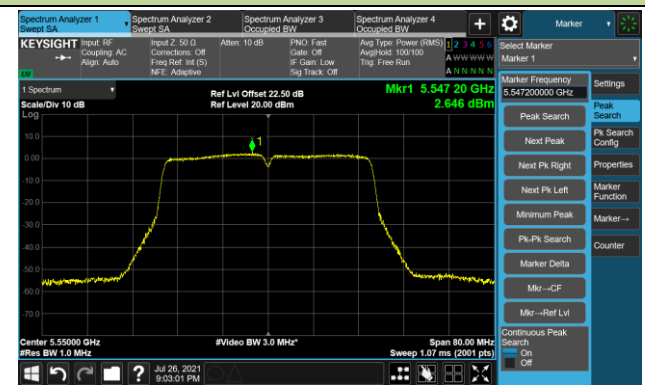

Channel 157 (5785MHz)

Channel 165 (5825MHz)

802.11ac-VHT40 Power Spectral Density - Ant 1

Channel 38 (5190MHz)

Channel 46 (5230MHz)

Channel 54 (5270MHz)

Channel 62 (5310MHz)

Channel 102 (5510MHz)

Channel 110 (5550MHz)

802.11ac-VHT40 Power Spectral Density - Ant 1

Channel 134 (5670MHz)

Channel 142 (5710MHz)

Channel 151 (5755MHz)

Channel 159 (5795MHz)

802.11ac-VHT80 Power Spectral Density - Ant 1

Channel 42 (5210MHz)