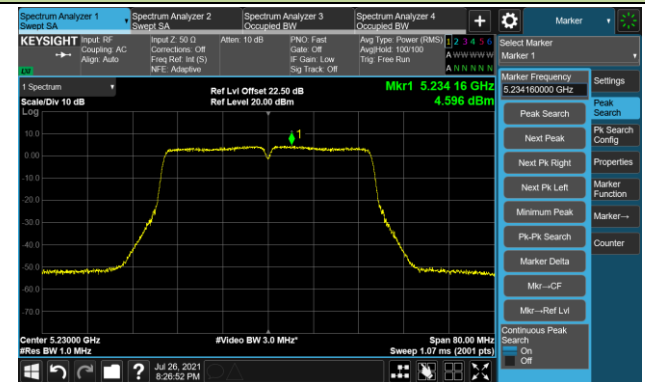

Channel 157 (5785MHz)

Channel 165 (5825MHz)

802.11ac-VHT40 Power Spectral Density - Ant 1

Channel 38 (5190MHz)

Channel 46 (5230MHz)

Channel 54 (5270MHz)

Channel 62 (5310MHz)

Channel 102 (5510MHz)

Channel 110 (5550MHz)

802.11ac-VHT40 Power Spectral Density - Ant 1

Channel 134 (5670MHz)

Channel 142 (5710MHz)

Channel 151 (5755MHz)

Channel 159 (5795MHz)

802.11ac-VHT80 Power Spectral Density - Ant 1

Channel 42 (5210MHz)