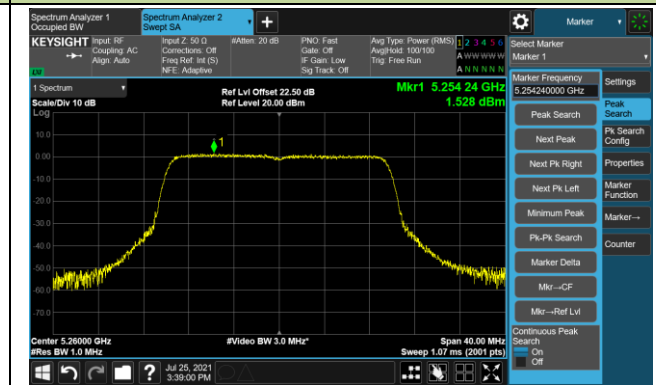

Channel 110 (5550MHz)

802.11ac-VHT40 Power Spectral Density - Ant 1

Channel 134 (5670MHz)

Channel 142 (5710MHz)

Channel 151 (5755MHz)

Channel 159 (5795MHz)

802.11ac-VHT80 Power Spectral Density - Ant 1

Channel 42 (5210MHz)

Channel 58 (5290MHz)

Channel 106 (5530MHz)

Channel 122 (5610MHz)

Channel 138 (5690MHz)

Channel 155 (5775MHz)

802.11ax-HE20 Power Spectral Density - Ant 1

Channel 36 (5180MHz)

Channel 44 (5220MHz)

Channel 48 (5240MHz)

Channel 52 (5260MHz)

Channel 60 (5300MHz)

Channel 64 (5320MHz)

802.11ax-HE20 Power Spectral Density - Ant 1

Channel 100 (5500MHz)

Channel 116 (5580MHz)

Channel 140 (5700MHz)