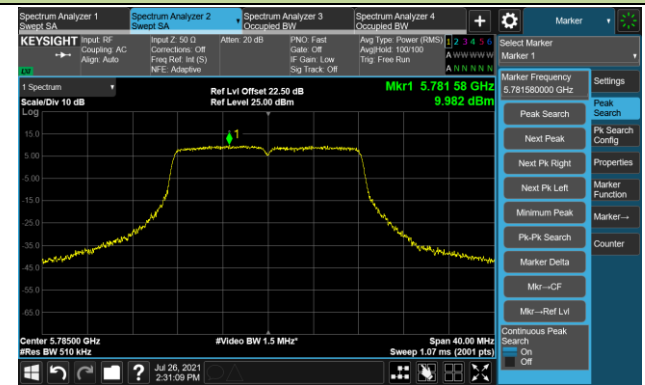

Channel 52 (5260MHz)

Channel 60 (5300MHz)

Channel 64 (5320MHz)

802.11a Power Spectral Density - Ant 1

Channel 100 (5500MHz)

Channel 116 (5580MHz)

Channel 140 (5700MHz)

Channel 144 (5720MHz)

Channel 149 (5745MHz)

Channel 157 (5785MHz)

Channel 165 (5825MHz)

802.11ac-VHT20 Power Spectral Density - Ant 1

Channel 36 (5180MHz)

Channel 44 (5220MHz)

Channel 48 (5240MHz)

Channel 52 (5260MHz)