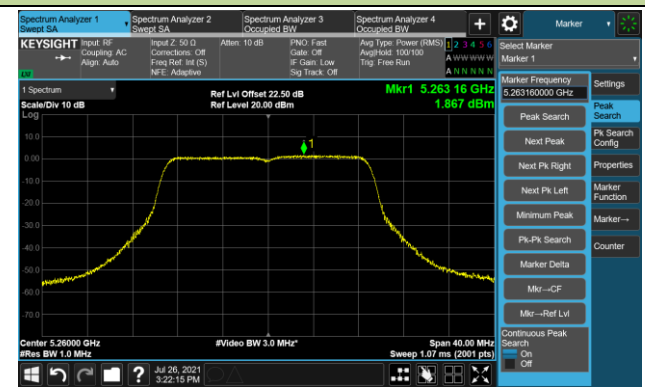

Channel 149 (5745MHz)

Channel 157 (5785MHz)

Channel 165 (5825MHz)

802.11ac-VHT20 Power Spectral Density - Ant 1

Channel 36 (5180MHz)

Channel 44 (5220MHz)

Channel 48 (5240MHz)

Channel 52 (5260MHz)

Channel 60 (5300MHz)

Channel 64 (5320MHz)

802.11ac-VHT20 Power Spectral Density - Ant 1

Channel 100 (5500MHz)

Channel 116 (5580MHz)

Channel 140 (5700MHz)

Channel 144 (5720MHz)

Channel 149 (5745MHz)