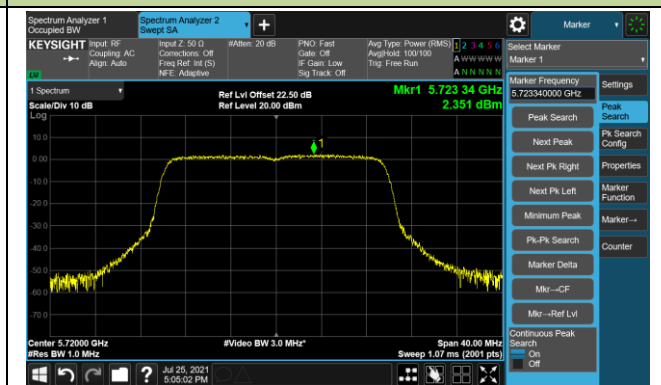

Channel 58 (5290MHz)

Channel 106 (5530MHz)

Channel 122 (5610MHz)

Channel 138 (5690MHz)

Channel 155 (5775MHz)

802.11ax-HE20 Power Spectral Density - Ant 1

Channel 36 (5180MHz)

Channel 44 (5220MHz)

Channel 48 (5240MHz)

Channel 52 (5260MHz)

Channel 60 (5300MHz)

Channel 64 (5320MHz)

802.11ax-HE20 Power Spectral Density - Ant 1

Channel 100 (5500MHz)

Channel 116 (5580MHz)

Channel 140 (5700MHz)

Channel 144 (5720MHz)

Channel 149 (5745MHz)

Channel 157 (5785MHz)

Channel 165 (5825MHz)