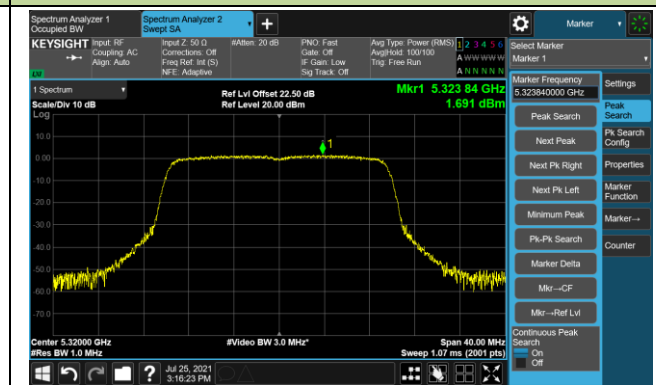

Channel 58 (5290MHz)

Channel 106 (5530MHz)

Channel 122 (5610MHz)

Channel 138 (5690MHz)

Channel 155 (5775MHz)

802.11ax-HE20 Power Spectral Density - Ant 1

Channel 36 (5180MHz)

Channel 44 (5220MHz)

Channel 48 (5240MHz)

Channel 52 (5260MHz)

Channel 60 (5300MHz)

Channel 64 (5320MHz)

802.11ax-HE20 Power Spectral Density - Ant 1

Channel 100 (5500MHz)

Channel 116 (5580MHz)

Channel 140 (5700MHz)

Channel 144 (5720MHz)

Channel 149 (5745MHz)

Channel 157 (5785MHz)

Channel 165 (5825MHz)