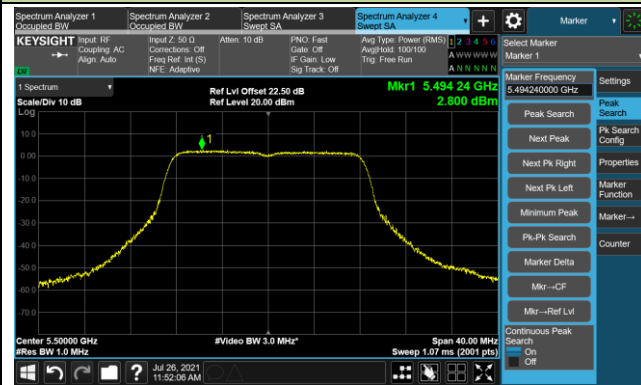

Channel 52 (5260MHz)

Channel 60 (5300MHz)

Channel 64 (5320MHz)

802.11a Power Spectral Density - Ant 1

Channel 100 (5500MHz)

Channel 116 (5580MHz)

Channel 140 (5700MHz)

Channel 144 (5720MHz)

Channel 149 (5745MHz)

Channel 157 (5785MHz)

Channel 165 (5825MHz)

802.11ac-VHT20 Power Spectral Density - Ant 1

Channel 36 (5180MHz)

Channel 44 (5220MHz)

Channel 48 (5240MHz)

Channel 52 (5260MHz)