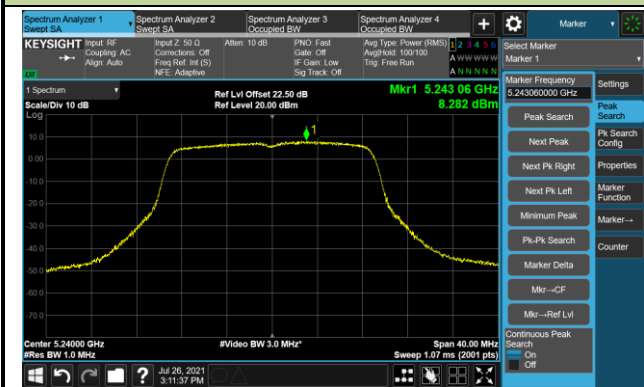

Channel 149 (5745MHz)

Channel 157 (5785MHz)

Channel 165 (5825MHz)

802.11ac-VHT20 Power Spectral Density - Ant 1

Channel 36 (5180MHz)

Channel 44 (5220MHz)

Channel 48 (5240MHz)

Channel 52 (5260MHz)

Channel 60 (5300MHz)

Channel 64 (5320MHz)

802.11ac-VHT20 Power Spectral Density - Ant 1

Channel 100 (5500MHz)

Channel 116 (5580MHz)

Channel 140 (5700MHz)

Channel 144 (5720MHz)

Channel 149 (5745MHz)