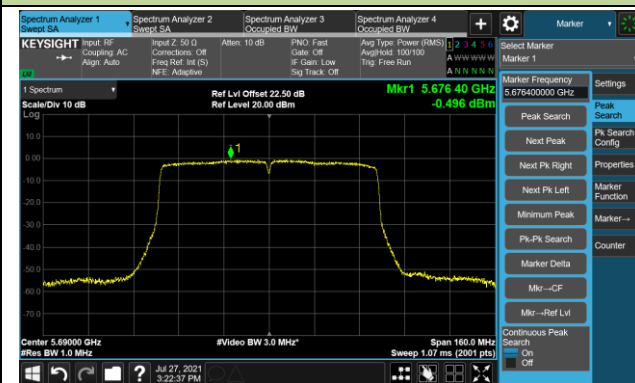

Channel 110 (5550MHz)

802.11ac-VHT40 Power Spectral Density - Ant 1

Channel 134 (5670MHz)

Channel 142 (5710MHz)

Channel 151 (5755MHz)

Channel 159 (5795MHz)

802.11ac-VHT80 Power Spectral Density - Ant 1

Channel 42 (5210MHz)

Channel 58 (5290MHz)

Channel 106 (5530MHz)

Channel 122 (5610MHz)

Channel 138 (5690MHz)

Channel 155 (5775MHz)

802.11ax-HE20 Power Spectral Density - Ant 1

Channel 36 (5180MHz)

Channel 44 (5220MHz)

Channel 48 (5240MHz)

Channel 52 (5260MHz)

Channel 60 (5300MHz)

Channel 64 (5320MHz)

802.11ax-HE20 Power Spectral Density - Ant 1

Channel 100 (5500MHz)

Channel 116 (5580MHz)

Channel 140 (5700MHz)