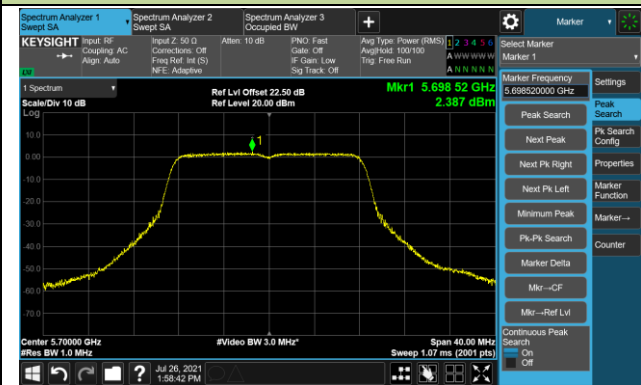

Channel 52 (5260MHz)

Channel 60 (5300MHz)

Channel 64 (5320MHz)

802.11a Power Spectral Density - Ant 1

Channel 100 (5500MHz)

Channel 116 (5580MHz)

Channel 140 (5700MHz)

Channel 144 (5720MHz)

Channel 149 (5745MHz)

Channel 157 (5785MHz)

Channel 165 (5825MHz)

802.11ac-VHT20 Power Spectral Density - Ant 1

Channel 36 (5180MHz)

Channel 44 (5220MHz)

Channel 48 (5240MHz)

Channel 52 (5260MHz)