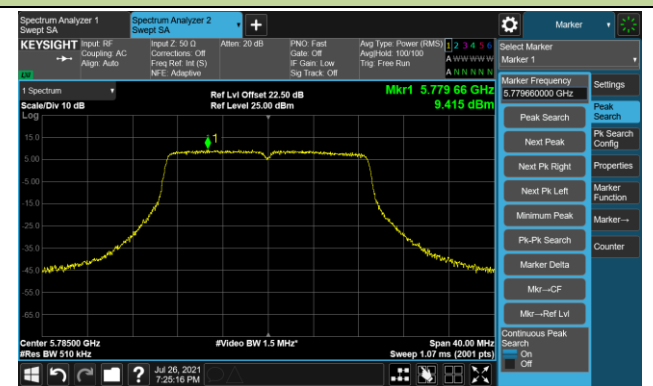

Channel 60 (5300MHz)

Channel 64 (5320MHz)

802.11ac-VHT20 Power Spectral Density - Ant 1

Channel 100 (5500MHz)

Channel 116 (5580MHz)

Channel 140 (5700MHz)

Channel 144 (5720MHz)

Channel 149 (5745MHz)

Channel 157 (5785MHz)

Channel 165 (5825MHz)

802.11ac-VHT40 Power Spectral Density - Ant 1

Channel 38 (5190MHz)

Channel 46 (5230MHz)

Channel 54 (5270MHz)

Channel 62 (5310MHz)

Channel 102 (5510MHz)