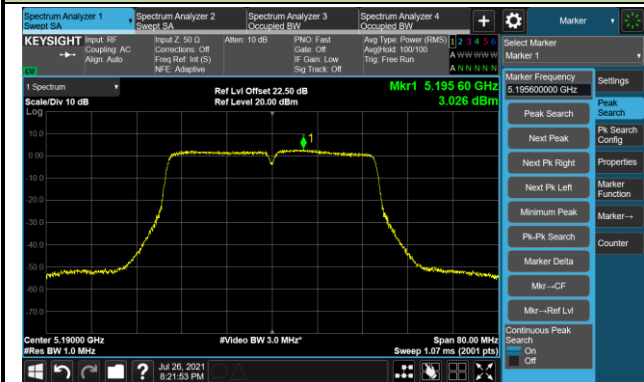

Channel 157 (5785MHz)

Channel 165 (5825MHz)

802.11ac-VHT40 Power Spectral Density - Ant 1

Channel 38 (5190MHz)

Channel 46 (5230MHz)

Channel 54 (5270MHz)

Channel 62 (5310MHz)

Channel 102 (5510MHz)

Channel 110 (5550MHz)

802.11ac-VHT40 Power Spectral Density - Ant 1

Channel 134 (5670MHz)

Channel 142 (5710MHz)

Channel 151 (5755MHz)

Channel 159 (5795MHz)

802.11ac-VHT80 Power Spectral Density - Ant 1

Channel 42 (5210MHz)