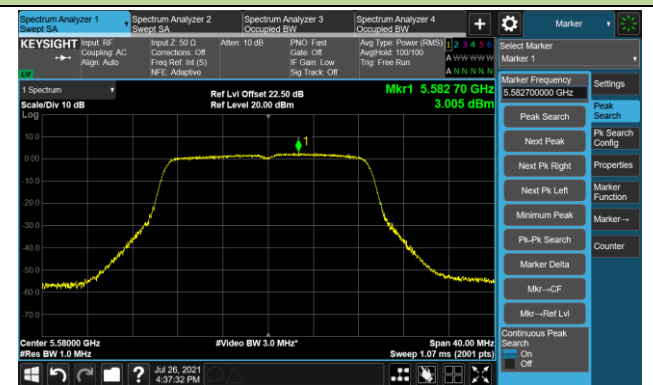

Channel 60 (5300MHz)

Channel 64 (5320MHz)

802.11ac-VHT20 Power Spectral Density - Ant 1

Channel 100 (5500MHz)

Channel 116 (5580MHz)

Channel 140 (5700MHz)

Channel 144 (5720MHz)

Channel 149 (5745MHz)

Channel 157 (5785MHz)

Channel 165 (5825MHz)

802.11ac-VHT40 Power Spectral Density - Ant 1

Channel 38 (5190MHz)

Channel 46 (5230MHz)

Channel 54 (5270MHz)

Channel 62 (5310MHz)

Channel 102 (5510MHz)