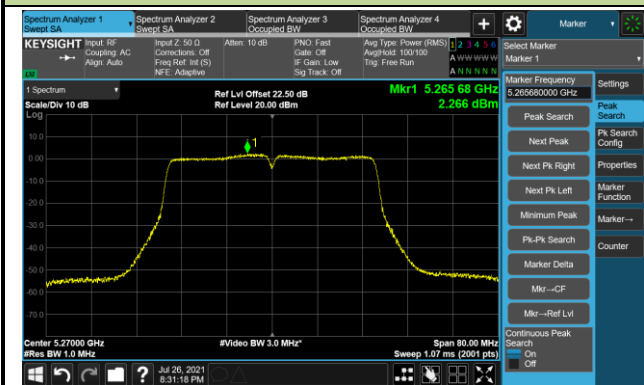

Channel 157 (5785MHz)

Channel 165 (5825MHz)

802.11ac-VHT40 Power Spectral Density - Ant 1

Channel 38 (5190MHz)

Channel 46 (5230MHz)

Channel 54 (5270MHz)

Channel 62 (5310MHz)

Channel 102 (5510MHz)

Channel 110 (5550MHz)

802.11ac-VHT40 Power Spectral Density - Ant 1

Channel 134 (5670MHz)

Channel 142 (5710MHz)

Channel 151 (5755MHz)

Channel 159 (5795MHz)

802.11ac-VHT80 Power Spectral Density - Ant 1

Channel 42 (5210MHz)