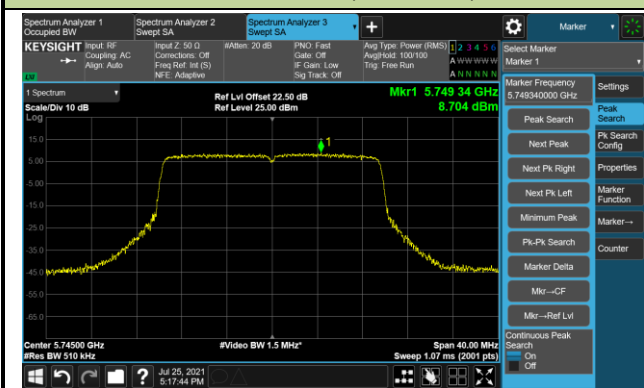

Channel 58 (5290MHz)

Channel 106 (5530MHz)

Channel 122 (5610MHz)

Channel 138 (5690MHz)

Channel 155 (5775MHz)

802.11ax-HE20 Power Spectral Density - Ant 1

Channel 36 (5180MHz)

Channel 44 (5220MHz)

Channel 48 (5240MHz)

Channel 52 (5260MHz)

Channel 60 (5300MHz)

Channel 64 (5320MHz)

802.11ax-HE20 Power Spectral Density - Ant 1

Channel 100 (5500MHz)

Channel 116 (5580MHz)

Channel 140 (5700MHz)

Channel 144 (5720MHz)

Channel 149 (5745MHz)

Channel 157 (5785MHz)

Channel 165 (5825MHz)