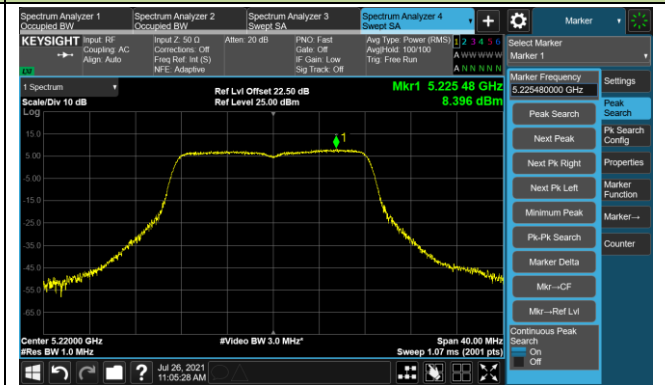

802.11ax-HE40 Power Spectral Density - Ant 0

Channel 134 (5670MHz)

Channel 142 (5710MHz)

Channel 151 (5755MHz)

Channel 159 (5795MHz)

802.11ax-HE80 Power Spectral Density - Ant 0

Channel 42 (5210MHz)

Channel 58 (5290MHz)

Channel 106 (5530MHz)

Channel 122 (5610MHz)

Channel 138 (5690MHz)

Channel 155 (5775MHz)

802.11a Power Spectral Density - Ant 1

Channel 36 (5180MHz)

Channel 44 (5220MHz)

Channel 48 (5240MHz)

Channel 52 (5260MHz)

Channel 60 (5300MHz)

Channel 64 (5320MHz)

802.11a Power Spectral Density - Ant 1

Channel 100 (5500MHz)

Channel 116 (5580MHz)

Channel 140 (5700MHz)

Channel 144 (5720MHz)