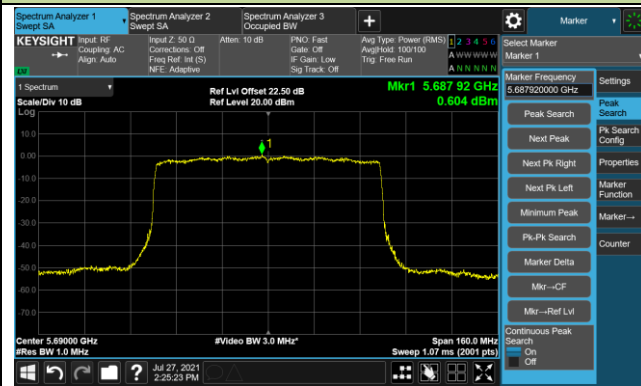

802.11ax-HE40 Power Spectral Density - Ant 0

Channel 134 (5670MHz)

Channel 142 (5710MHz)

Channel 151 (5755MHz)

Channel 159 (5795MHz)

802.11ax-HE80 Power Spectral Density - Ant 0

Channel 42 (5210MHz)

Channel 58 (5290MHz)

Channel 106 (5530MHz)

Channel 122 (5610MHz)

Channel 138 (5690MHz)

Channel 155 (5775MHz)

802.11a Power Spectral Density - Ant 1

Channel 36 (5180MHz)

Channel 44 (5220MHz)

Channel 48 (5240MHz)