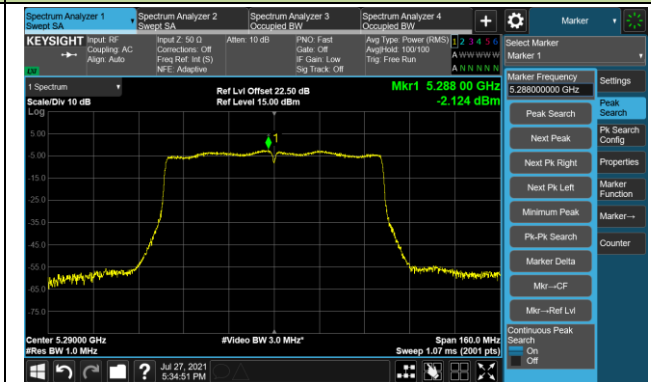

Channel 110 (5550MHz)

802.11ac-VHT40 Power Spectral Density - Ant 1

Channel 134 (5670MHz)

Channel 142 (5710MHz)

Channel 151 (5755MHz)

Channel 159 (5795MHz)

802.11ac-VHT80 Power Spectral Density - Ant 1

Channel 42 (5210MHz)

Channel 58 (5290MHz)

Channel 106 (5530MHz)

Channel 122 (5610MHz)

Channel 138 (5690MHz)

Channel 155 (5775MHz)

802.11ax-HE20 Power Spectral Density - Ant 1

Channel 36 (5180MHz)

Channel 44 (5220MHz)