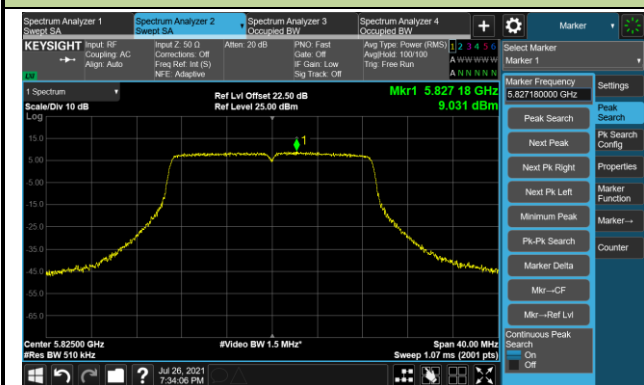

Channel 60 (5300MHz)

Channel 64 (5320MHz)

802.11ac-VHT20 Power Spectral Density - Ant 1

Channel 100 (5500MHz)

Channel 116 (5580MHz)

Channel 140 (5700MHz)

Channel 144 (5720MHz)

Channel 149 (5745MHz)

Channel 157 (5785MHz)

Channel 165 (5825MHz)

802.11ac-VHT40 Power Spectral Density - Ant 1

Channel 38 (5190MHz)

Channel 46 (5230MHz)

Channel 54 (5270MHz)

Channel 62 (5310MHz)

Channel 102 (5510MHz)