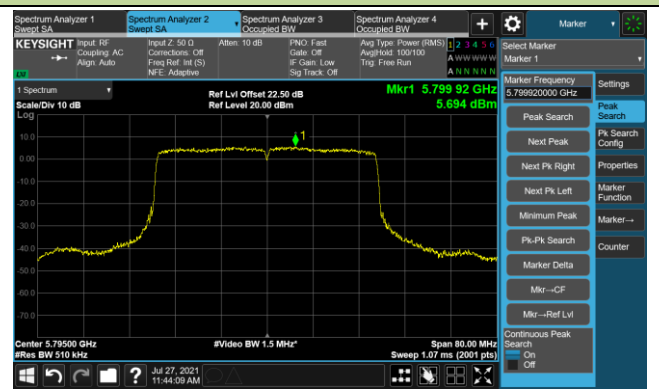

802.11ax-HE40 Power Spectral Density - Ant 0

Channel 134 (5670MHz)

Channel 142 (5710MHz)

Channel 151 (5755MHz)

Channel 159 (5795MHz)

802.11ax-HE80 Power Spectral Density - Ant 0

Channel 42 (5210MHz)

Channel 58 (5290MHz)

Channel 106 (5530MHz)

Channel 122 (5610MHz)

Channel 138 (5690MHz)

Channel 155 (5775MHz)

802.11a Power Spectral Density - Ant 1

Channel 36 (5180MHz)

Channel 44 (5220MHz)

Channel 48 (5240MHz)