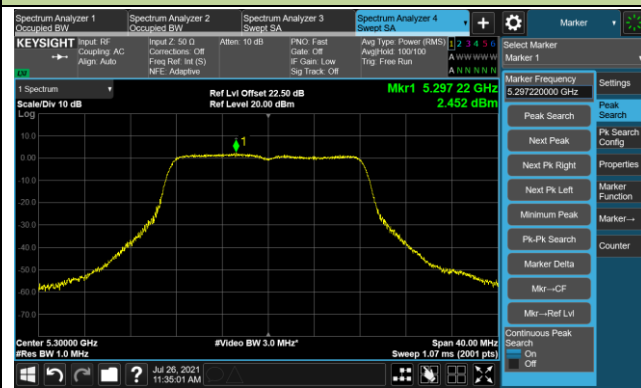

Channel 106 (5530MHz)

Channel 122 (5610MHz)

Channel 138 (5690MHz)

Channel 155 (5775MHz)

802.11a Power Spectral Density - Ant 1

Channel 36 (5180MHz)

Channel 44 (5220MHz)

Channel 48 (5240MHz)

Channel 52 (5260MHz)

Channel 60 (5300MHz)

Channel 64 (5320MHz)

802.11a Power Spectral Density - Ant 1

Channel 100 (5500MHz)

Channel 116 (5580MHz)

Channel 140 (5700MHz)

Channel 144 (5720MHz)