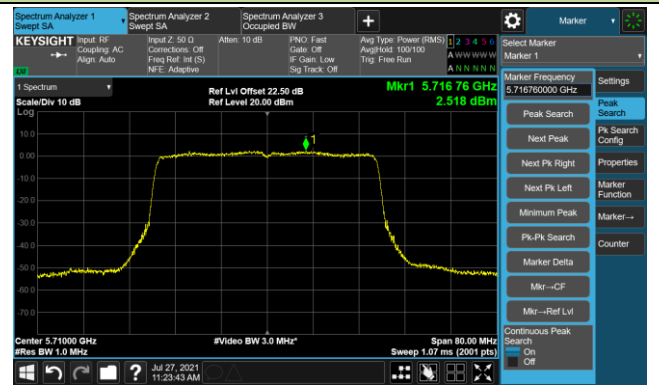

802.11ax-HE40 Power Spectral Density - Ant 0

Channel 134 (5670MHz)

Channel 142 (5710MHz)

Channel 151 (5755MHz)

Channel 159 (5795MHz)

802.11ax-HE80 Power Spectral Density - Ant 0

Channel 42 (5210MHz)

Channel 58 (5290MHz)

Channel 106 (5530MHz)

Channel 122 (5610MHz)

Channel 138 (5690MHz)

Channel 155 (5775MHz)

802.11a Power Spectral Density - Ant 1

Channel 36 (5180MHz)

Channel 44 (5220MHz)

Channel 48 (5240MHz)