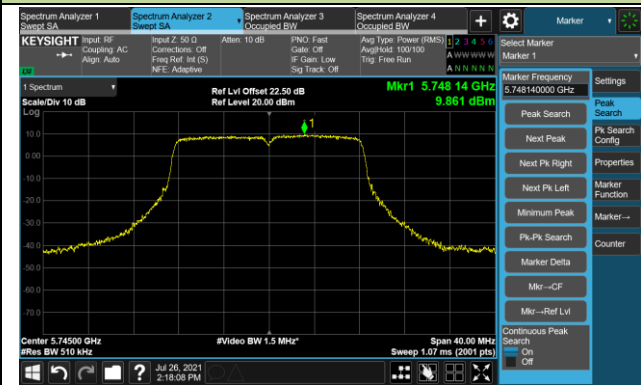

Channel 52 (5260MHz)

Channel 60 (5300MHz)

Channel 64 (5320MHz)

802.11a Power Spectral Density - Ant 1

Channel 100 (5500MHz)

Channel 116 (5580MHz)

Channel 140 (5700MHz)

Channel 144 (5720MHz)

Channel 149 (5745MHz)

Channel 157 (5785MHz)

Channel 165 (5825MHz)

802.11ac-VHT20 Power Spectral Density - Ant 1

Channel 36 (5180MHz)

Channel 44 (5220MHz)

Channel 48 (5240MHz)

Channel 52 (5260MHz)