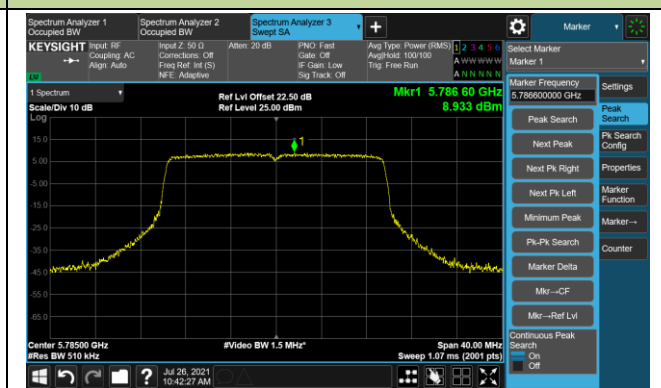

Channel 58 (5290MHz)

Channel 106 (5530MHz)

Channel 122 (5610MHz)

Channel 138 (5690MHz)

Channel 155 (5775MHz)

802.11ax-HE20 Power Spectral Density - Ant 1

Channel 36 (5180MHz)

Channel 44 (5220MHz)

Channel 48 (5240MHz)

Channel 52 (5260MHz)

Channel 60 (5300MHz)

Channel 64 (5320MHz)

802.11ax-HE20 Power Spectral Density - Ant 1

Channel 100 (5500MHz)

Channel 116 (5580MHz)

Channel 140 (5700MHz)

Channel 144 (5720MHz)

Channel 149 (5745MHz)

Channel 157 (5785MHz)

Channel 165 (5825MHz)