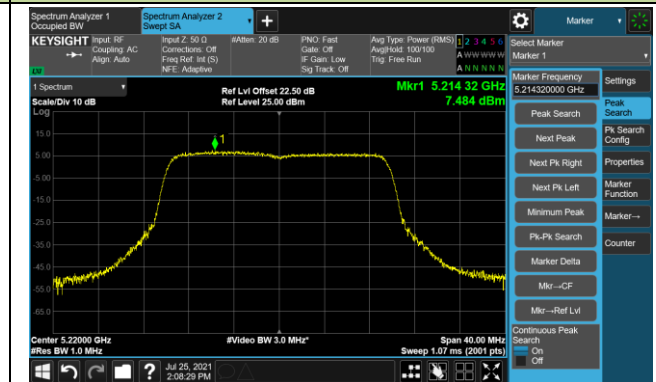

Channel 110 (5550MHz)

802.11ac-VHT40 Power Spectral Density - Ant 1

Channel 134 (5670MHz)

Channel 142 (5710MHz)

Channel 151 (5755MHz)

Channel 159 (5795MHz)

802.11ac-VHT80 Power Spectral Density - Ant 1

Channel 42 (5210MHz)

Channel 58 (5290MHz)

Channel 106 (5530MHz)

Channel 122 (5610MHz)

Channel 138 (5690MHz)

Channel 155 (5775MHz)

802.11ax-HE20 Power Spectral Density - Ant 1

Channel 36 (5180MHz)

Channel 44 (5220MHz)

Channel 48 (5240MHz)

Channel 52 (5260MHz)

Channel 60 (5300MHz)

Channel 64 (5320MHz)

802.11ax-HE20 Power Spectral Density - Ant 1

Channel 100 (5500MHz)

Channel 116 (5580MHz)

Channel 140 (5700MHz)