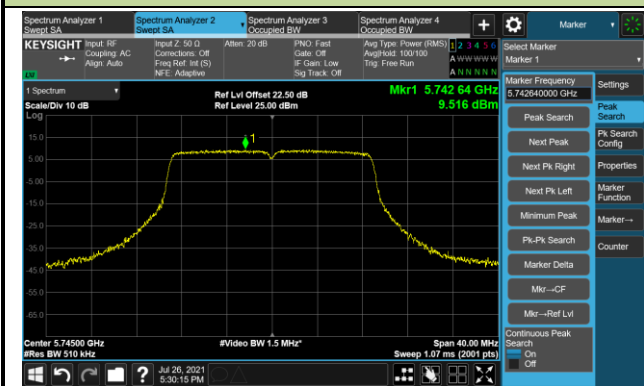

Channel 60 (5300MHz)

Channel 64 (5320MHz)

802.11ac-VHT20 Power Spectral Density - Ant 1

Channel 100 (5500MHz)

Channel 116 (5580MHz)

Channel 140 (5700MHz)

Channel 144 (5720MHz)

Channel 149 (5745MHz)

Channel 157 (5785MHz)

Channel 165 (5825MHz)

802.11ac-VHT40 Power Spectral Density - Ant 1

Channel 38 (5190MHz)

Channel 46 (5230MHz)

Channel 54 (5270MHz)

Channel 62 (5310MHz)

Channel 102 (5510MHz)