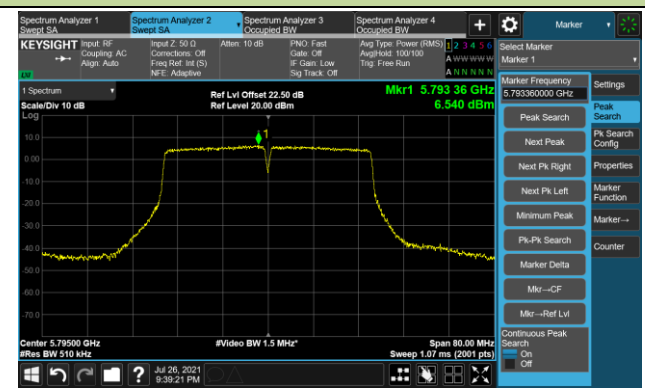

Channel 110 (5550MHz)

802.11ac-VHT40 Power Spectral Density - Ant 1

Channel 134 (5670MHz)

Channel 142 (5710MHz)

Channel 151 (5755MHz)

Channel 159 (5795MHz)

802.11ac-VHT80 Power Spectral Density - Ant 1

Channel 42 (5210MHz)

Channel 58 (5290MHz)

Channel 106 (5530MHz)

Channel 122 (5610MHz)

Channel 138 (5690MHz)

Channel 155 (5775MHz)

802.11ax-HE20 Power Spectral Density - Ant 1

Channel 36 (5180MHz)

Channel 44 (5220MHz)