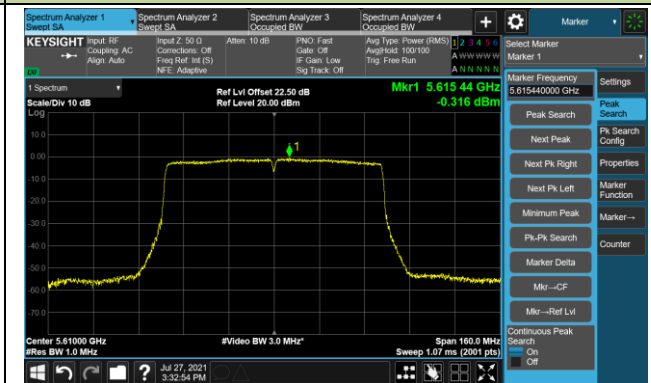

Channel 110 (5550MHz)

802.11ac-VHT40 Power Spectral Density - Ant 1

Channel 134 (5670MHz)

Channel 142 (5710MHz)

Channel 151 (5755MHz)

Channel 159 (5795MHz)

802.11ac-VHT80 Power Spectral Density - Ant 1

Channel 42 (5210MHz)

Channel 58 (5290MHz)

Channel 106 (5530MHz)

Channel 122 (5610MHz)

Channel 138 (5690MHz)

Channel 155 (5775MHz)

802.11ax-HE20 Power Spectral Density - Ant 1

Channel 36 (5180MHz)

Channel 44 (5220MHz)