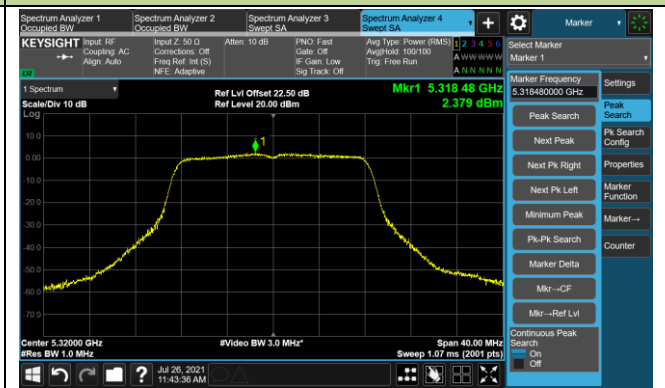

802.11ax-HE40 Power Spectral Density - Ant 0

Channel 134 (5670MHz)

Channel 142 (5710MHz)

Channel 151 (5755MHz)

Channel 159 (5795MHz)

802.11ax-HE80 Power Spectral Density - Ant 0

Channel 42 (5210MHz)

Channel 58 (5290MHz)

Channel 106 (5530MHz)

Channel 122 (5610MHz)

Channel 138 (5690MHz)

Channel 155 (5775MHz)

802.11a Power Spectral Density - Ant 1

Channel 36 (5180MHz)

Channel 44 (5220MHz)

Channel 48 (5240MHz)

Channel 52 (5260MHz)

Channel 60 (5300MHz)

Channel 64 (5320MHz)

802.11a Power Spectral Density - Ant 1

Channel 100 (5500MHz)

Channel 116 (5580MHz)

Channel 140 (5700MHz)

Channel 144 (5720MHz)