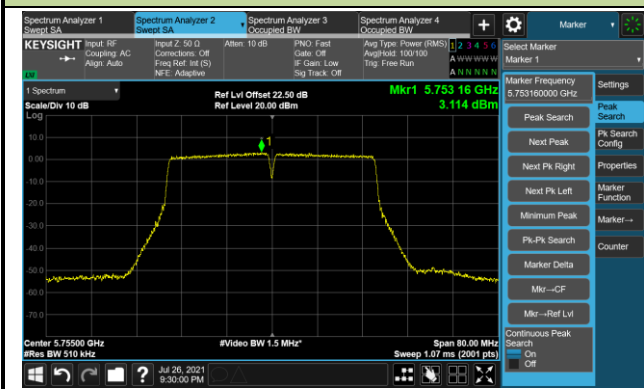

Channel 110 (5550MHz)

802.11ac-VHT40 Power Spectral Density - Ant 1

Channel 134 (5670MHz)

Channel 142 (5710MHz)

Channel 151 (5755MHz)

Channel 159 (5795MHz)

802.11ac-VHT80 Power Spectral Density - Ant 1

Channel 42 (5210MHz)

Channel 58 (5290MHz)

Channel 106 (5530MHz)

Channel 122 (5610MHz)

Channel 138 (5690MHz)

Channel 155 (5775MHz)

802.11ax-HE20 Power Spectral Density - Ant 1

Channel 36 (5180MHz)

Channel 44 (5220MHz)