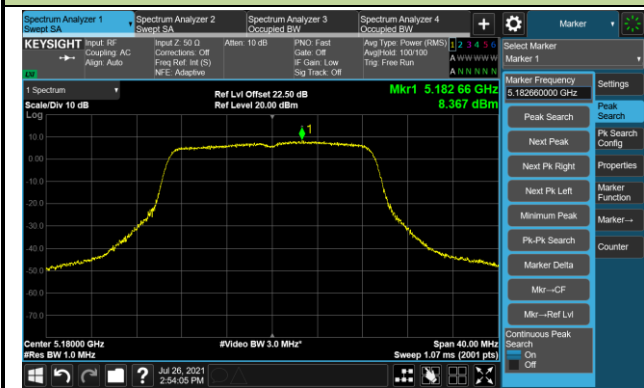

Channel 149 (5745MHz)

Channel 157 (5785MHz)

Channel 165 (5825MHz)

802.11ac-VHT20 Power Spectral Density - Ant 1

Channel 36 (5180MHz)

Channel 44 (5220MHz)

Channel 48 (5240MHz)

Channel 52 (5260MHz)

Channel 60 (5300MHz)

Channel 64 (5320MHz)

802.11ac-VHT20 Power Spectral Density - Ant 1

Channel 100 (5500MHz)

Channel 116 (5580MHz)

Channel 140 (5700MHz)

Channel 144 (5720MHz)

Channel 149 (5745MHz)