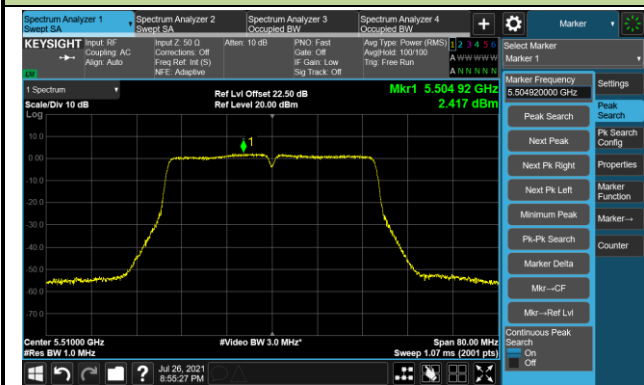

Channel 157 (5785MHz)

Channel 165 (5825MHz)

802.11ac-VHT40 Power Spectral Density - Ant 1

Channel 38 (5190MHz)

Channel 46 (5230MHz)

Channel 54 (5270MHz)

Channel 62 (5310MHz)

Channel 102 (5510MHz)

Channel 110 (5550MHz)

802.11ac-VHT40 Power Spectral Density - Ant 1

Channel 134 (5670MHz)

Channel 142 (5710MHz)

Channel 151 (5755MHz)

Channel 159 (5795MHz)

802.11ac-VHT80 Power Spectral Density - Ant 1

Channel 42 (5210MHz)