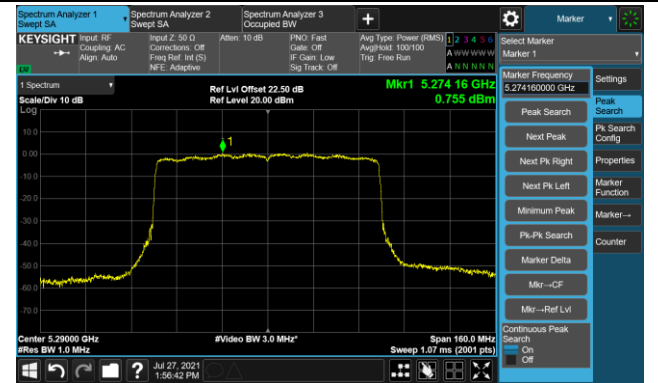

802.11ax-HE40 Power Spectral Density - Ant 0

Channel 134 (5670MHz)

Channel 142 (5710MHz)

Channel 151 (5755MHz)

Channel 159 (5795MHz)

802.11ax-HE80 Power Spectral Density - Ant 0

Channel 42 (5210MHz)

Channel 58 (5290MHz)

Channel 106 (5530MHz)

Channel 122 (5610MHz)

Channel 138 (5690MHz)

Channel 155 (5775MHz)

802.11a Power Spectral Density - Ant 1

Channel 36 (5180MHz)

Channel 44 (5220MHz)

Channel 48 (5240MHz)