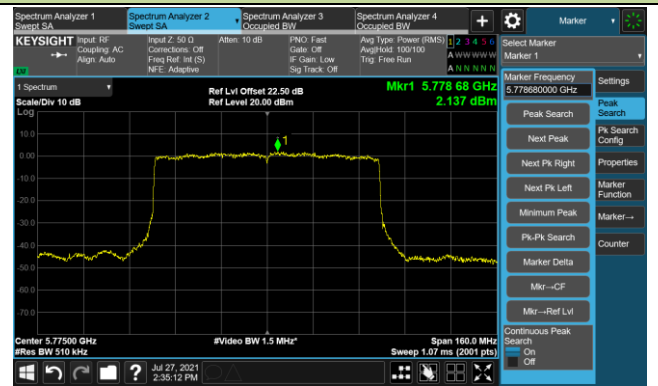

802.11ax-HE40 Power Spectral Density - Ant 0

Channel 134 (5670MHz)

Channel 142 (5710MHz)

Channel 151 (5755MHz)

Channel 159 (5795MHz)

802.11ax-HE80 Power Spectral Density - Ant 0

Channel 42 (5210MHz)

Channel 58 (5290MHz)

Channel 106 (5530MHz)

Channel 122 (5610MHz)

Channel 138 (5690MHz)

Channel 155 (5775MHz)

802.11a Power Spectral Density - Ant 1

Channel 36 (5180MHz)

Channel 44 (5220MHz)

Channel 48 (5240MHz)

Channel 52 (5260MHz)

Channel 60 (5300MHz)

Channel 64 (5320MHz)

802.11a Power Spectral Density - Ant 1

Channel 100 (5500MHz)

Channel 116 (5580MHz)

Channel 140 (5700MHz)

Channel 144 (5720MHz)