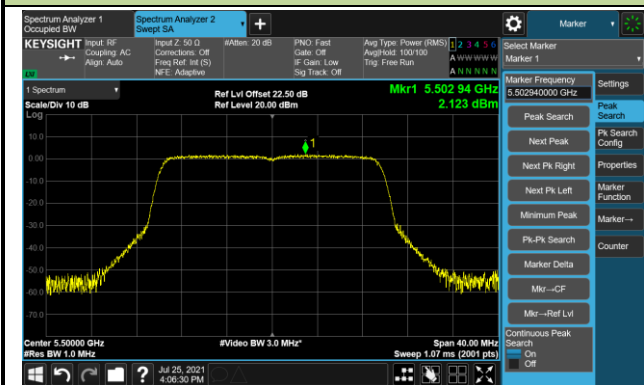

Channel 48 (5240MHz)

Channel 52 (5260MHz)

Channel 60 (5300MHz)

Channel 64 (5320MHz)

802.11ax-HE20 Power Spectral Density - Ant 1

Channel 100 (5500MHz)

Channel 116 (5580MHz)

Channel 140 (5700MHz)

Channel 144 (5720MHz)

Channel 149 (5745MHz)

Channel 157 (5785MHz)

Channel 165 (5825MHz)