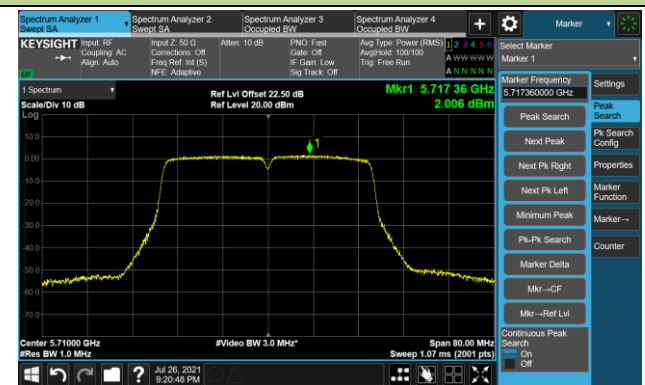

Channel 110 (5550MHz)

802.11ac-VHT40 Power Spectral Density - Ant 1

Channel 134 (5670MHz)

Channel 142 (5710MHz)

Channel 151 (5755MHz)

Channel 159 (5795MHz)

802.11ac-VHT80 Power Spectral Density - Ant 1

Channel 42 (5210MHz)

Channel 58 (5290MHz)

Channel 106 (5530MHz)

Channel 122 (5610MHz)

Channel 138 (5690MHz)

Channel 155 (5775MHz)

802.11ax-HE20 Power Spectral Density - Ant 1

Channel 36 (5180MHz)

Channel 44 (5220MHz)