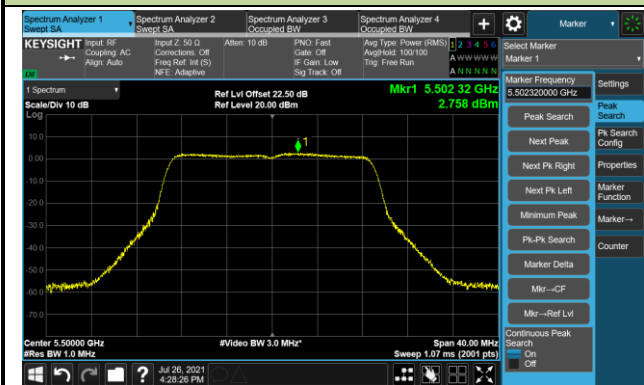

Channel 60 (5300MHz)

Channel 64 (5320MHz)

802.11ac-VHT20 Power Spectral Density - Ant 1

Channel 100 (5500MHz)

Channel 116 (5580MHz)

Channel 140 (5700MHz)

Channel 144 (5720MHz)

Channel 149 (5745MHz)

Channel 157 (5785MHz)

Channel 165 (5825MHz)

802.11ac-VHT40 Power Spectral Density - Ant 1

Channel 38 (5190MHz)

Channel 46 (5230MHz)

Channel 54 (5270MHz)

Channel 62 (5310MHz)

Channel 102 (5510MHz)