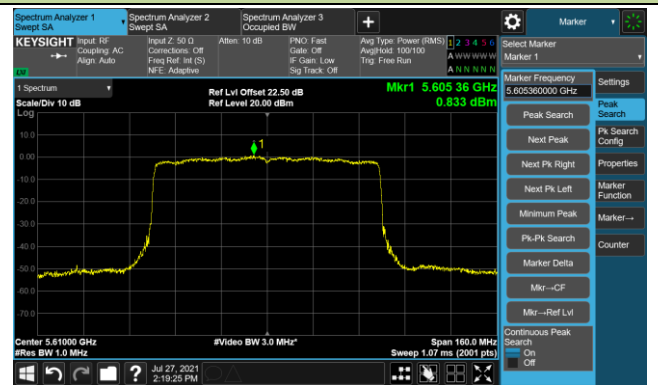

802.11ax-HE40 Power Spectral Density - Ant 0

Channel 134 (5670MHz)

Channel 142 (5710MHz)

Channel 151 (5755MHz)

Channel 159 (5795MHz)

802.11ax-HE80 Power Spectral Density - Ant 0

Channel 42 (5210MHz)

Channel 58 (5290MHz)

Channel 106 (5530MHz)

Channel 122 (5610MHz)

Channel 138 (5690MHz)

Channel 155 (5775MHz)

802.11a Power Spectral Density - Ant 1

Channel 36 (5180MHz)

Channel 44 (5220MHz)

Channel 48 (5240MHz)