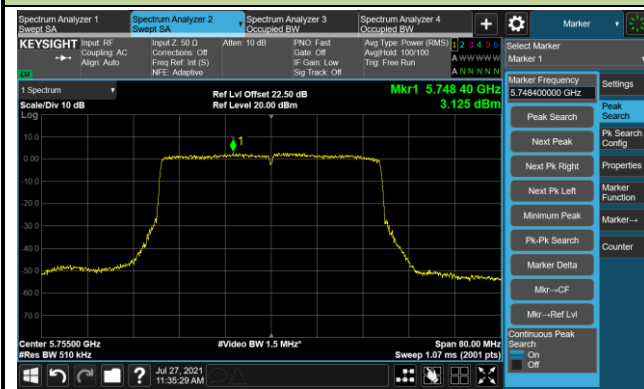

802.11ax-HE40 Power Spectral Density - Ant 0

Channel 134 (5670MHz)

Channel 142 (5710MHz)

Channel 151 (5755MHz)

Channel 159 (5795MHz)

802.11ax-HE80 Power Spectral Density - Ant 0

Channel 42 (5210MHz)

Channel 58 (5290MHz)

Channel 106 (5530MHz)

Channel 122 (5610MHz)

Channel 138 (5690MHz)

Channel 155 (5775MHz)

802.11a Power Spectral Density - Ant 1

Channel 36 (5180MHz)

Channel 44 (5220MHz)

Channel 48 (5240MHz)