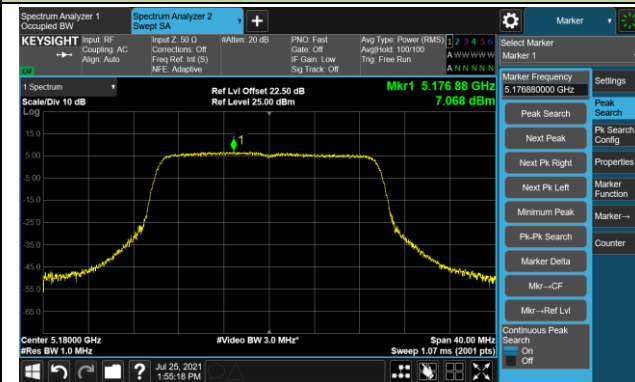

Channel 58 (5290MHz)

Channel 106 (5530MHz)

Channel 122 (5610MHz)

Channel 138 (5690MHz)

Channel 155 (5775MHz)

802.11ax-HE20 Power Spectral Density - Ant 1

Channel 36 (5180MHz)

Channel 44 (5220MHz)