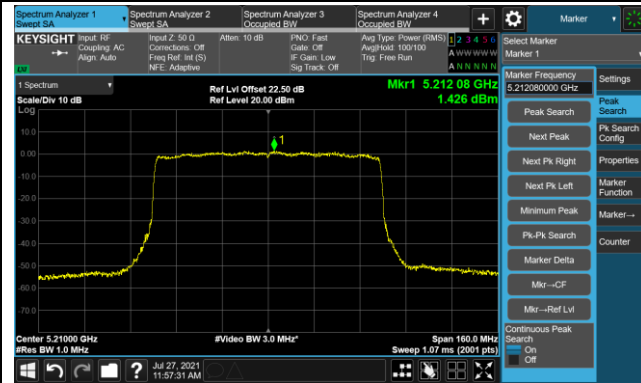

802.11ax-HE40 Power Spectral Density - Ant 0

Channel 134 (5670MHz)

Channel 142 (5710MHz)

Channel 151 (5755MHz)

Channel 159 (5795MHz)

802.11ax-HE80 Power Spectral Density - Ant 0

Channel 42 (5210MHz)

Channel 58 (5290MHz)

Channel 106 (5530MHz)

Channel 122 (5610MHz)

Channel 138 (5690MHz)

Channel 155 (5775MHz)

802.11a Power Spectral Density - Ant 1

Channel 36 (5180MHz)

Channel 44 (5220MHz)

Channel 48 (5240MHz)