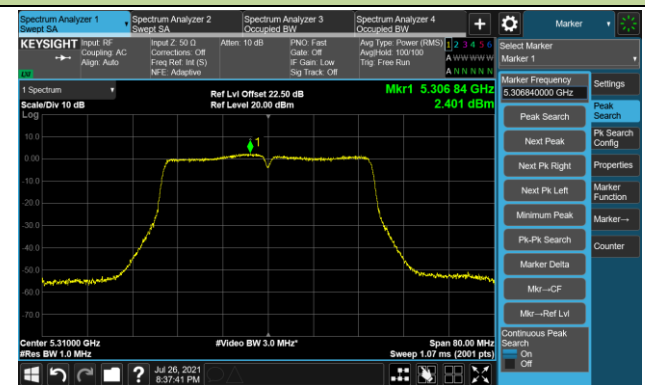

Channel 157 (5785MHz)

Channel 165 (5825MHz)

802.11ac-VHT40 Power Spectral Density - Ant 1

Channel 38 (5190MHz)

Channel 46 (5230MHz)

Channel 54 (5270MHz)

Channel 62 (5310MHz)

Channel 102 (5510MHz)

Channel 110 (5550MHz)

802.11ac-VHT40 Power Spectral Density - Ant 1

Channel 134 (5670MHz)

Channel 142 (5710MHz)

Channel 151 (5755MHz)

Channel 159 (5795MHz)

802.11ac-VHT80 Power Spectral Density - Ant 1

Channel 42 (5210MHz)