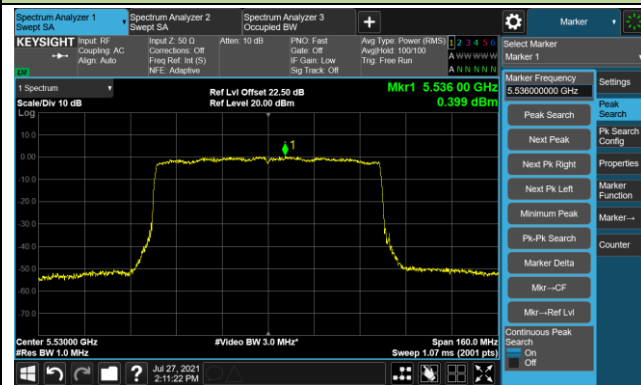

802.11ax-HE40 Power Spectral Density - Ant 0

Channel 134 (5670MHz)

Channel 142 (5710MHz)

Channel 151 (5755MHz)

Channel 159 (5795MHz)

802.11ax-HE80 Power Spectral Density - Ant 0

Channel 42 (5210MHz)

Channel 58 (5290MHz)

Channel 106 (5530MHz)

Channel 122 (5610MHz)

Channel 138 (5690MHz)

Channel 155 (5775MHz)

802.11a Power Spectral Density - Ant 1

Channel 36 (5180MHz)

Channel 44 (5220MHz)

Channel 48 (5240MHz)