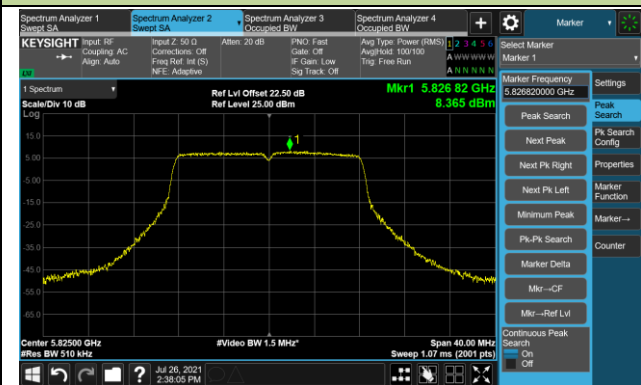

Channel 52 (5260MHz)

Channel 60 (5300MHz)

Channel 64 (5320MHz)

802.11a Power Spectral Density - Ant 1

Channel 100 (5500MHz)

Channel 116 (5580MHz)

Channel 140 (5700MHz)

Channel 144 (5720MHz)

Channel 149 (5745MHz)

Channel 157 (5785MHz)

Channel 165 (5825MHz)

802.11ac-VHT20 Power Spectral Density - Ant 1

Channel 36 (5180MHz)

Channel 44 (5220MHz)

Channel 48 (5240MHz)

Channel 52 (5260MHz)