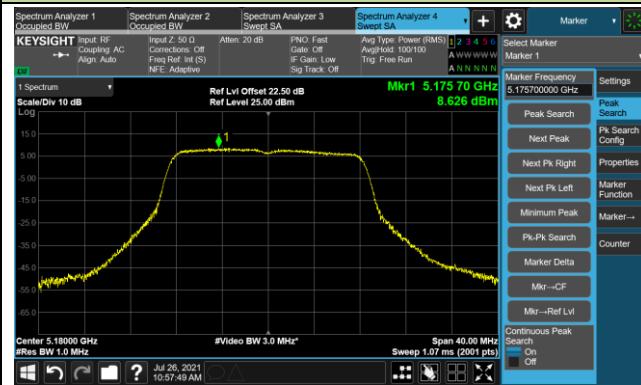

Channel 106 (5530MHz)

Channel 122 (5610MHz)

Channel 138 (5690MHz)

Channel 155 (5775MHz)

802.11a Power Spectral Density - Ant 1

Channel 36 (5180MHz)

Channel 44 (5220MHz)

Channel 48 (5240MHz)