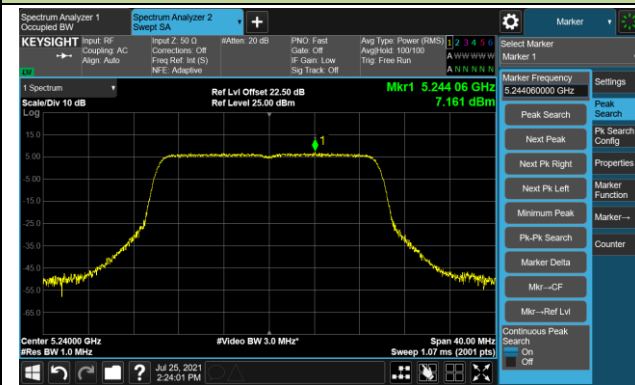

Channel 48 (5240MHz)