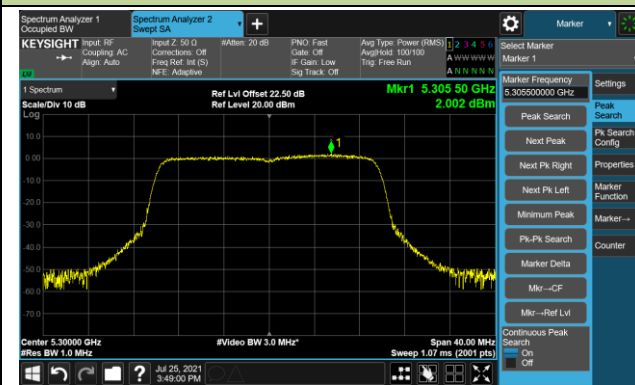

Channel 60 (5300MHz)