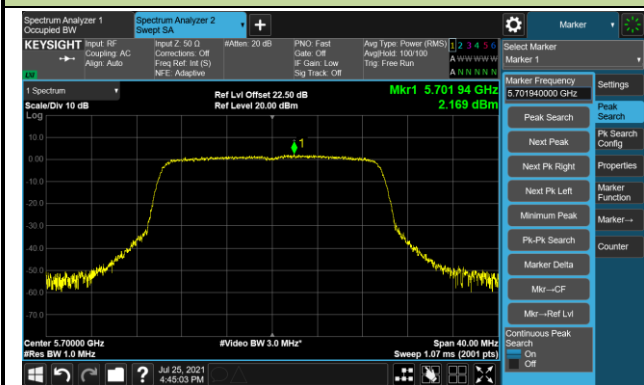

Channel 48 (5240MHz)

Channel 52 (5260MHz)

Channel 60 (5300MHz)

Channel 64 (5320MHz)

802.11ax-HE20 Power Spectral Density - Ant 1

Channel 100 (5500MHz)

Channel 116 (5580MHz)

Channel 140 (5700MHz)

Channel 144 (5720MHz)

Channel 149 (5745MHz)

Channel 157 (5785MHz)

Channel 165 (5825MHz)