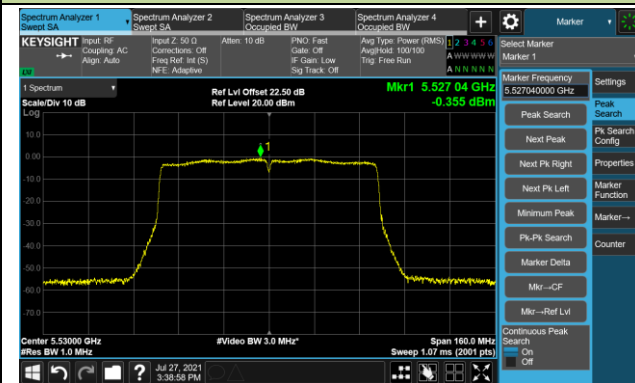

Channel 110 (5550MHz)

802.11ac-VHT40 Power Spectral Density - Ant 1

Channel 134 (5670MHz)

Channel 142 (5710MHz)

Channel 151 (5755MHz)

Channel 159 (5795MHz)

802.11ac-VHT80 Power Spectral Density - Ant 1

Channel 42 (5210MHz)

Channel 58 (5290MHz)

Channel 106 (5530MHz)

Channel 122 (5610MHz)

Channel 138 (5690MHz)

Channel 155 (5775MHz)

802.11ax-HE20 Power Spectral Density - Ant 1

Channel 36 (5180MHz)

Channel 44 (5220MHz)