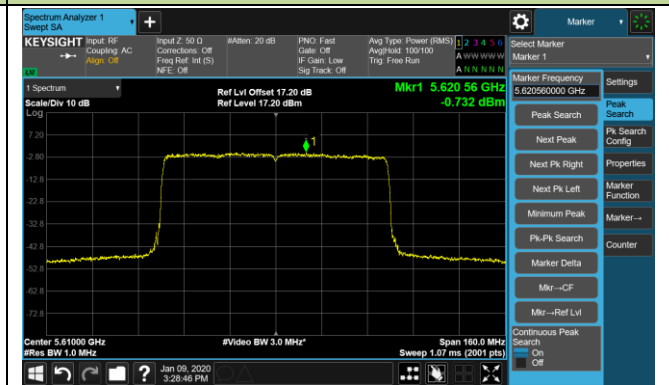

802.11ax-HE40 Power Spectral Density - Ant 2 / Ant 0 + 1 + 2 + 3

Channel 134 (5670MHz)

Channel 142 (5710MHz)

Channel 151 (5755MHz)

Channel 159 (5795MHz)

802.11ax-HE80 Power Spectral Density - Ant 2 / Ant 0 + 1 + 2 + 3

Channel 42 (5210MHz)

Channel 58 (5290MHz)

Channel 106 (5530MHz)

Channel 122 (5610MHz)

Channel 138 (5690MHz)

Channel 155 (5775MHz)

802.11ax-HE160 Power Spectral Density - Ant 2 / Ant 0 + 1 (Ant 0 + 1 + 2 + 3)

Channel 50 (5250MHz)

Channel 114 (5570MHz)