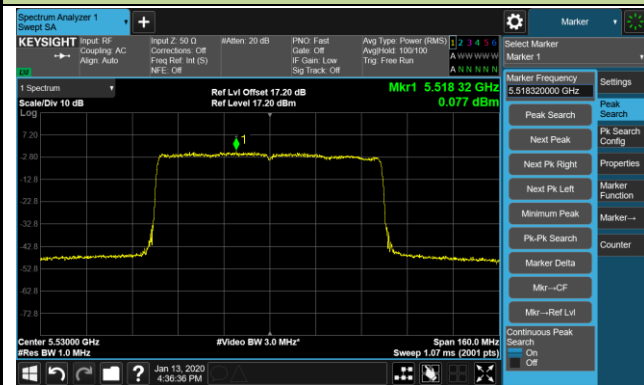

802.11ax-HE40 Power Spectral Density - Ant 2 / Ant 0 + 1 + 2 + 3

Channel 134 (5670MHz)

Channel 142 (5710MHz)

Channel 151 (5755MHz)

Channel 159 (5795MHz)

802.11ax-HE80 Power Spectral Density - Ant 2 / Ant 0 + 1 + 2 + 3

Channel 42 (5210MHz)

Channel 58 (5290MHz)

Channel 106 (5530MHz)

Channel 122 (5610MHz)

Channel 138 (5690MHz)

Channel 155 (5775MHz)

802.11ax-HE160 Power Spectral Density - Ant 2 / Ant 0 + 1 (Ant 0 + 1 + 2 + 3)