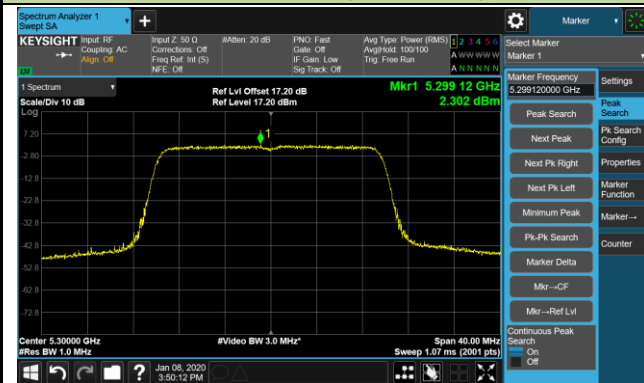

Channel 50 (5250MHz)

Channel 114 (5570MHz)

802.11ax-HE20 Power Spectral Density - Ant 2 / Ant 0 + 1 + 2 + 3

Channel 36 (5180MHz)

Channel 44 (5220MHz)

Channel 48 (5240MHz)

Channel 52 (5260MHz)

Channel 60 (5300MHz)

Channel 64 (5320MHz)

Channel 100 (5500MHz)

Channel 120 (5600MHz)

802.11ax-HE20 Power Spectral Density - Ant 2 / Ant 0 + 1 + 2 + 3

Channel 140 (5700MHz)

Channel 144 (5720MHz)

Channel 149 (5745MHz)

Channel 157 (5785MHz)