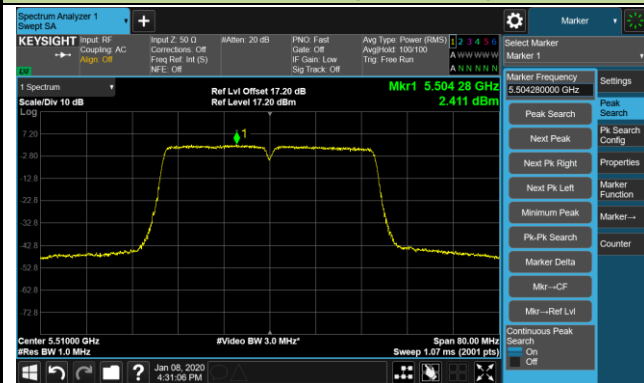

Channel 149 (5745MHz)

Channel 157 (5785MHz)

Channel 165 (5825MHz)

802.11ac-VHT40 Power Spectral Density - Ant 2 / Ant 0 + 1 + 2 + 3

Channel 38 (5190MHz)

Channel 46 (5230MHz)

Channel 54 (5270MHz)

Channel 62 (5310MHz)

Channel 102 (5510MHz)

Channel 118 (5590MHz)

Channel 134 (5670MHz)

Channel 142 (5710MHz)

802.11ac-VHT40 Power Spectral Density - Ant 2 / Ant 0 + 1 + 2 + 3

Channel 151 (5755MHz)

Channel 159 (5795MHz)

802.11ac-VHT80 Power Spectral Density - Ant 2 / Ant 0 + 1 + 2 + 3