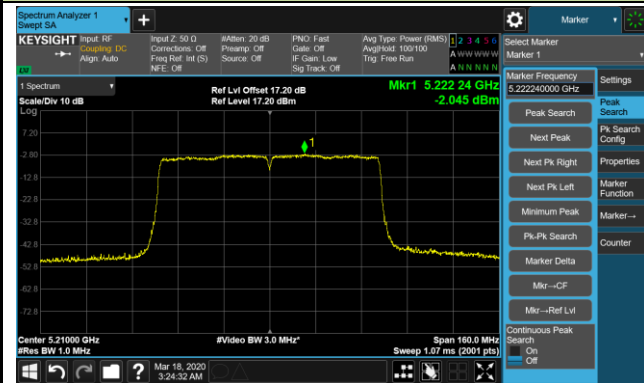

Channel 102 (5510MHz)

Channel 118 (5590MHz)

Channel 134 (5670MHz)

Channel 142 (5710MHz)

802.11ac-VHT40 Power Spectral Density - Ant 2 / Ant 0 + 1 + 2 + 3

Channel 151 (5755MHz)

Channel 159 (5795MHz)

802.11ac-VHT80 Power Spectral Density - Ant 2 / Ant 0 + 1 + 2 + 3

Channel 42 (5210MHz)

Channel 58 (5290MHz)

Channel 106 (5530MHz)

Channel 122 (5610MHz)

Channel 138 (5690MHz)

Channel 155 (5775MHz)

802.11ac-VHT160 Power Spectral Density - Ant 2 / Ant 0 + 1 (Ant 0 + 1 + 2 + 3)