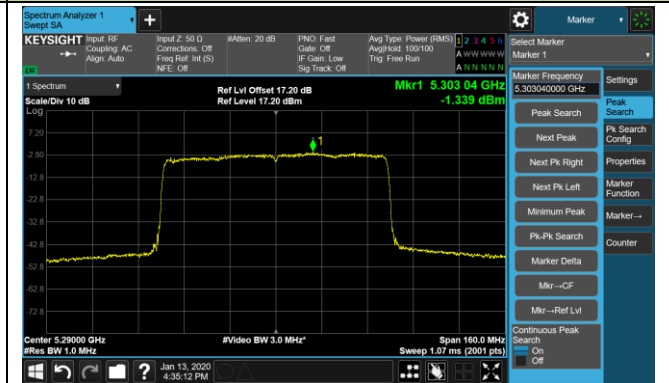

802.11ax-HE40 Power Spectral Density - Ant 2 / Ant 0 + 1 + 2 + 3

Channel 134 (5670MHz)

Channel 142 (5710MHz)

Channel 151 (5755MHz)

Channel 159 (5795MHz)

802.11ax-HE80 Power Spectral Density - Ant 2 / Ant 0 + 1 + 2 + 3

Channel 42 (5210MHz)

Channel 58 (5290MHz)

Channel 106 (5530MHz)

Channel 122 (5610MHz)

Channel 138 (5690MHz)

Channel 155 (5775MHz)

802.11ax-HE160 Power Spectral Density - Ant 2 / Ant 0 + 1 (Ant 0 + 1 + 2 + 3)