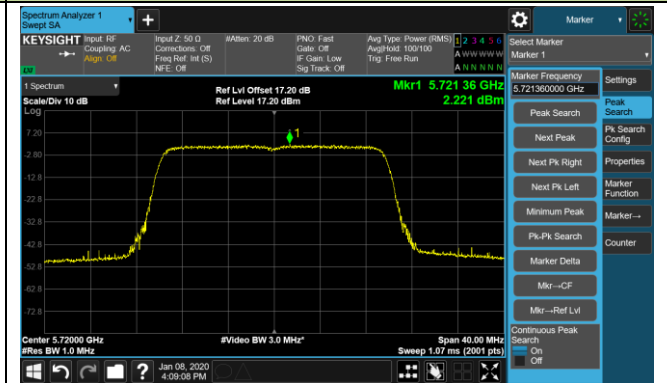

Channel 64 (5320MHz)

Channel 100 (5500MHz)

Channel 120 (5600MHz)

802.11ax-HE20 Power Spectral Density - Ant 2 / Ant 0 + 1 + 2 + 3

Channel 140 (5700MHz)

Channel 144 (5720MHz)

Channel 149 (5745MHz)

Channel 157 (5785MHz)