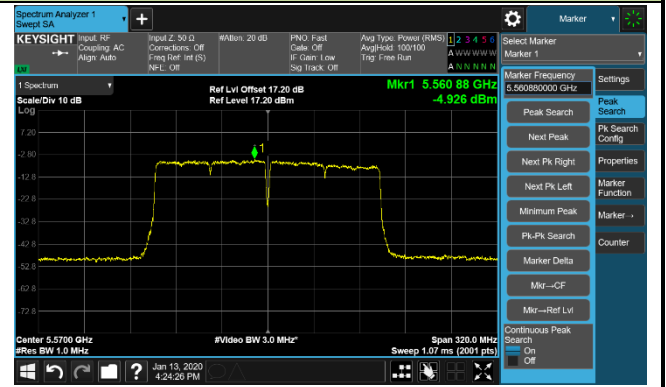

Channel 114 (5570MHz)