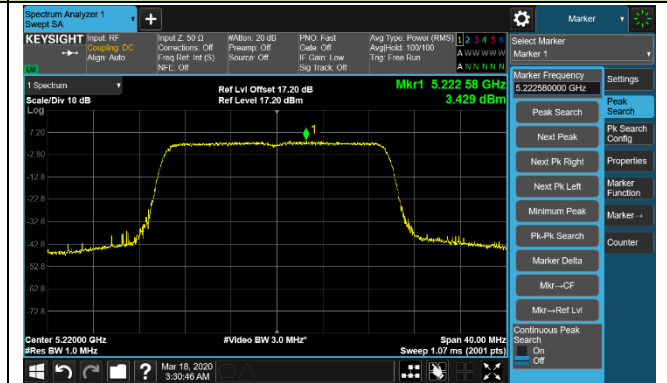

Channel 42 (5210MHz)

Channel 58 (5290MHz)

Channel 106 (5530MHz)

Channel 122 (5610MHz)

Channel 138 (5690MHz)

Channel 155 (5775MHz)

802.11ac-VHT160 Power Spectral Density - Ant 2 / Ant 0 + 1 (Ant 0 + 1 + 2 + 3)

Channel 50 (5250MHz)

Channel 114 (5570MHz)

802.11ax-HE20 Power Spectral Density - Ant 2 / Ant 0 + 1 + 2 + 3

Channel 36 (5180MHz)

Channel 44 (5220MHz)

Channel 48 (5240MHz)

Channel 52 (5260MHz)

Channel 60 (5300MHz)

Channel 64 (5320MHz)

Channel 100 (5500MHz)

Channel 120 (5600MHz)

802.11ax-HE20 Power Spectral Density - Ant 2 / Ant 0 + 1 + 2 + 3

Channel 140 (5700MHz)

Channel 144 (5720MHz)

Channel 149 (5745MHz)

Channel 157 (5785MHz)