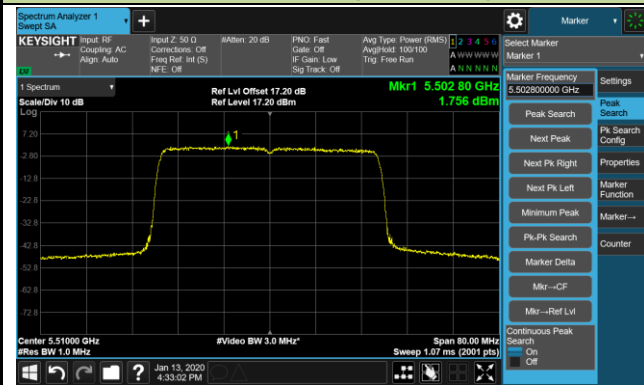

Channel 165 (5825MHz)

802.11ax-HE40 Power Spectral Density - Ant 2 / Ant 0 + 1 + 2 + 3

Channel 38 (5190MHz)

Channel 46 (5230MHz)

Channel 54 (5270MHz)

Channel 62 (5310MHz)

Channel 102 (5510MHz)

Channel 118 (5590MHz)

802.11ax-HE40 Power Spectral Density - Ant 2 / Ant 0 + 1 + 2 + 3

Channel 134 (5670MHz)

Channel 142 (5710MHz)

Channel 151 (5755MHz)

Channel 159 (5795MHz)

802.11ax-HE80 Power Spectral Density - Ant 2 / Ant 0 + 1 + 2 + 3