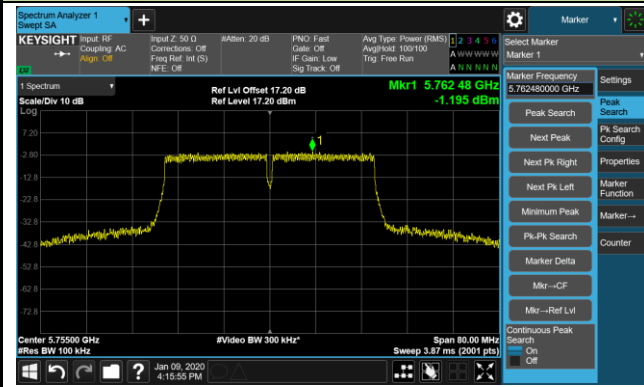

Channel 102 (5510MHz)

Channel 118 (5590MHz)

Channel 134 (5670MHz)

Channel 142 (5710MHz)

802.11ac-VHT40 Power Spectral Density - Ant 2 / Ant 0 + 1 + 2 + 3

Channel 151 (5755MHz)

Channel 159 (5795MHz)

802.11ac-VHT80 Power Spectral Density - Ant 2 / Ant 0 + 1 + 2 + 3