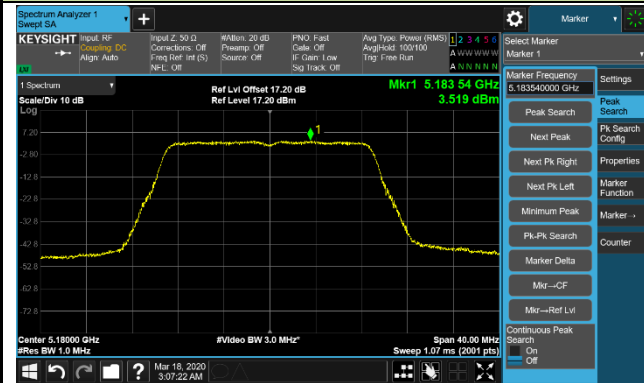

Channel 144 (5720MHz)

Channel 149 (5745MHz)

Channel 157 (5785MHz)

Channel 165 (5825MHz)

802.11ac-VHT20 Power Spectral Density - Ant 2 / Ant 0 + 1 + 2 + 3

Channel 36 (5180MHz)

Channel 44 (5220MHz)

Channel 48 (5240MHz)

Channel 52 (5260MHz)

Channel 60 (5300MHz)

Channel 64 (5320MHz)

Channel 100 (5500MHz)

Channel 120 (5600MHz)

802.11ac-VHT20 Power Spectral Density - Ant 2 / Ant 0 + 1 + 2 + 3

Channel 140 (5700MHz)

Channel 144 (5720MHz)