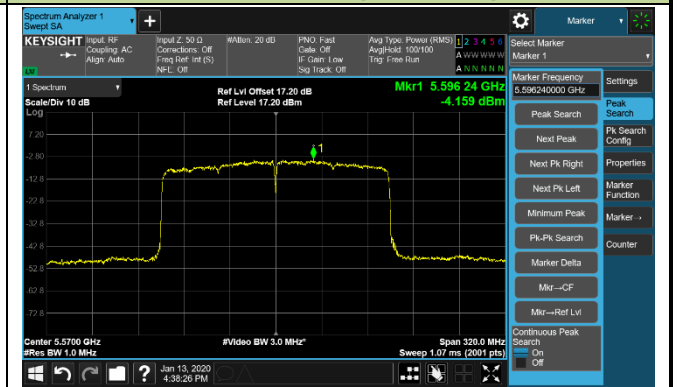

802.11ax-HE160 Power Spectral Density - Ant 1 / Ant 0 + 1 (Ant 0 + 1 + 2 + 3)

Channel 50 (5250MHz)

Channel 114 (5570MHz)

802.11a Power Spectral Density - Ant 2 / Ant 0 + 1 + 2 + 3

Channel 36 (5180MHz)

Channel 44 (5220MHz)

Channel 48 (5240MHz)

Channel 52 (5260MHz)

Channel 60 (5300MHz)

Channel 64 (5320MHz)

Channel 100 (5500MHz)

Channel 120 (5600MHz)

802.11a Power Spectral Density - Ant 2 / Ant 0 + 1 + 2 + 3

Channel 140 (5700MHz)

Channel 144 (5720MHz)

Channel 149 (5745MHz)

Channel 157 (5785MHz)

Channel 165 (5825MHz)

802.11ac-VHT20 Power Spectral Density - Ant 2 / Ant 0 + 1 + 2 + 3

Channel 36 (5180MHz)

Channel 44 (5220MHz)

Channel 48 (5240MHz)