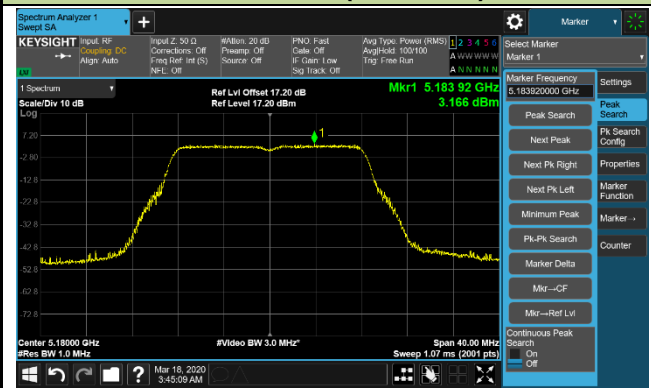

802.11ax-HE160 Power Spectral Density - Ant 1 / Ant 0 + 1 (Ant 0 + 1 + 2 + 3)

Channel 50 (5250MHz)

Channel 114 (5570MHz)

802.11a Power Spectral Density - Ant 2 / Ant 0 + 1 + 2 + 3

Channel 36 (5180MHz)

Channel 44 (5220MHz)

Channel 48 (5240MHz)

Channel 52 (5260MHz)

Channel 60 (5300MHz)

Channel 64 (5320MHz)

Channel 100 (5500MHz)

Channel 120 (5600MHz)

802.11a Power Spectral Density - Ant 2 / Ant 0 + 1 + 2 + 3

Channel 140 (5700MHz)