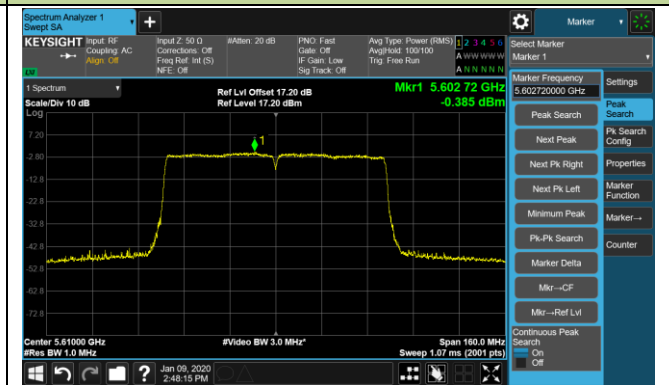

Channel 42 (5210MHz)

Channel 58 (5290MHz)

Channel 106 (5530MHz)

Channel 122 (5610MHz)

Channel 138 (5690MHz)

Channel 155 (5775MHz)

802.11ac-VHT160 Power Spectral Density - Ant 2 / Ant 0 + 1 (Ant 0 + 1 + 2 + 3)

Channel 50 (5250MHz)

Channel 114 (5570MHz)

802.11ax-HE20 Power Spectral Density - Ant 2 / Ant 0 + 1 + 2 + 3

Channel 36 (5180MHz)

Channel 44 (5220MHz)

Channel 48 (5240MHz)

Channel 52 (5260MHz)

Channel 60 (5300MHz)