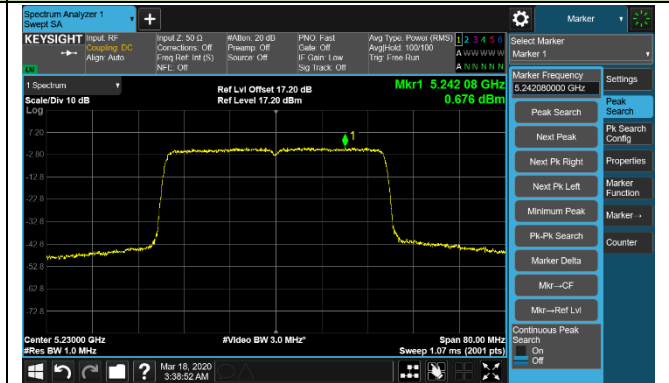

Channel 64 (5320MHz)

Channel 100 (5500MHz)

Channel 120 (5600MHz)

802.11ax-HE20 Power Spectral Density - Ant 2 / Ant 0 + 1 + 2 + 3

Channel 140 (5700MHz)

Channel 144 (5720MHz)

Channel 149 (5745MHz)

Channel 157 (5785MHz)

Channel 165 (5825MHz)

802.11ax-HE40 Power Spectral Density - Ant 2 / Ant 0 + 1 + 2 + 3

Channel 38 (5190MHz)

Channel 46 (5230MHz)

Channel 54 (5270MHz)

Channel 62 (5310MHz)

Channel 102 (5510MHz)

Channel 118 (5590MHz)

802.11ax-HE40 Power Spectral Density - Ant 2 / Ant 0 + 1 + 2 + 3

Channel 134 (5670MHz)

Channel 142 (5710MHz)

Channel 151 (5755MHz)

Channel 159 (5795MHz)

802.11ax-HE80 Power Spectral Density - Ant 2 / Ant 0 + 1 + 2 + 3