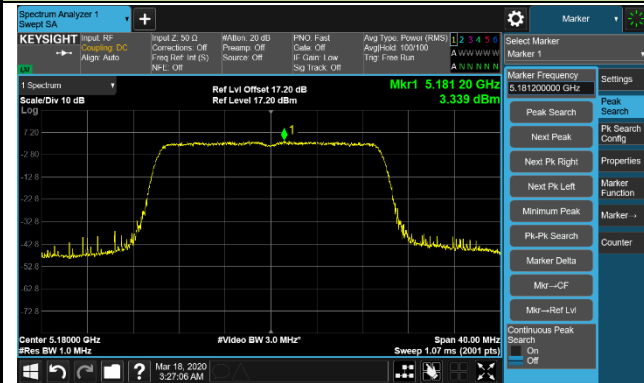

Channel 50 (5250MHz)

Channel 114 (5570MHz)

802.11ax-HE20 Power Spectral Density - Ant 2 / Ant 0 + 1 + 2 + 3

Channel 36 (5180MHz)

Channel 44 (5220MHz)

Channel 48 (5240MHz)

Channel 52 (5260MHz)

Channel 60 (5300MHz)

Channel 64 (5320MHz)

Channel 100 (5500MHz)

Channel 120 (5600MHz)

802.11ax-HE20 Power Spectral Density - Ant 2 / Ant 0 + 1 + 2 + 3

Channel 140 (5700MHz)

Channel 144 (5720MHz)

Channel 149 (5745MHz)

Channel 157 (5785MHz)