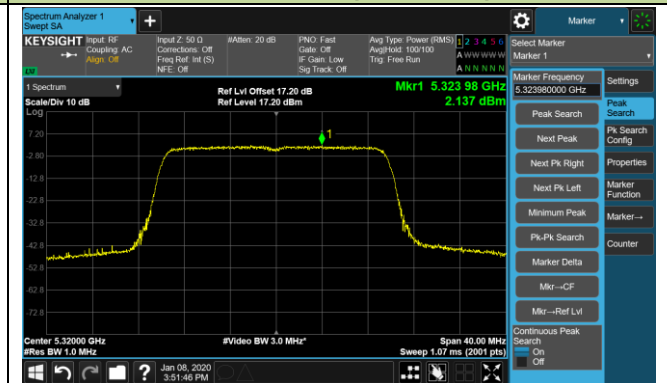

Channel 50 (5250MHz)

Channel 114 (5570MHz)

802.11ax-HE20 Power Spectral Density - Ant 2 / Ant 0 + 1 + 2 + 3

Channel 36 (5180MHz)

Channel 44 (5220MHz)

Channel 48 (5240MHz)

Channel 52 (5260MHz)

Channel 60 (5300MHz)

Channel 64 (5320MHz)

Channel 100 (5500MHz)

Channel 120 (5600MHz)

802.11ax-HE20 Power Spectral Density - Ant 2 / Ant 0 + 1 + 2 + 3

Channel 140 (5700MHz)

Channel 144 (5720MHz)

Channel 149 (5745MHz)

Channel 157 (5785MHz)