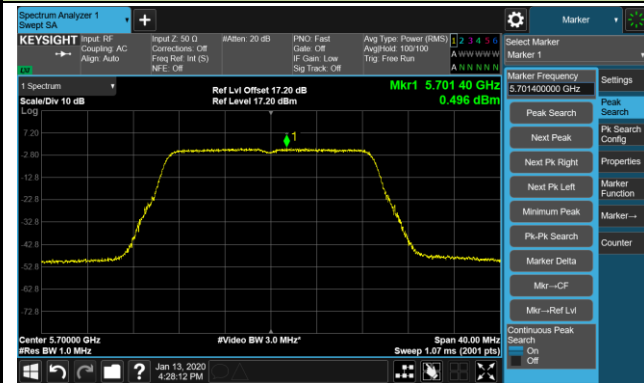

Channel 64 (5320MHz)

Channel 100 (5500MHz)

Channel 120 (5600MHz)

802.11ax-HE20 Power Spectral Density - Ant 2 / Ant 0 + 1 + 2 + 3

Channel 140 (5700MHz)

Channel 144 (5720MHz)

Channel 149 (5745MHz)

Channel 157 (5785MHz)