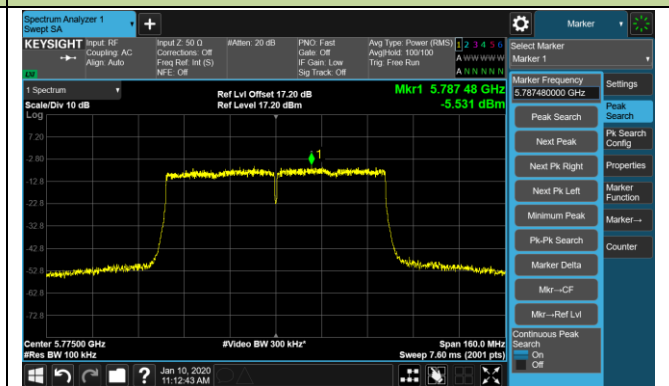

Channel 42 (5210MHz)

Channel 58 (5290MHz)

Channel 106 (5530MHz)

Channel 122 (5610MHz)

Channel 138 (5690MHz)

Channel 155 (5775MHz)

802.11ac-VHT160 Power Spectral Density - Ant 2 / Ant 0 + 1 (Ant 0 + 1 + 2 + 3)

Channel 50 (5250MHz)

Channel 114 (5570MHz)

802.11ax-HE20 Power Spectral Density - Ant 2 / Ant 0 + 1 + 2 + 3

Channel 36 (5180MHz)

Channel 44 (5220MHz)

Channel 48 (5240MHz)

Channel 52 (5260MHz)

Channel 60 (5300MHz)