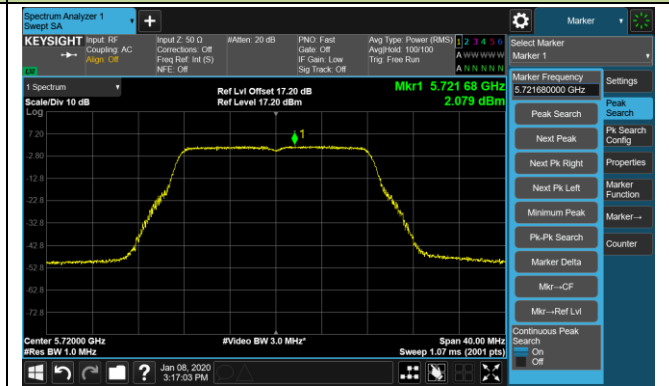

802.11ax-HE160 Power Spectral Density - Ant 1 / Ant 0 + 1 (Ant 0 + 1 + 2 + 3)

Channel 50 (5250MHz)

Channel 114 (5570MHz)

802.11a Power Spectral Density - Ant 2 / Ant 0 + 1 + 2 + 3

Channel 36 (5180MHz)

Channel 44 (5220MHz)

Channel 48 (5240MHz)

Channel 52 (5260MHz)

Channel 60 (5300MHz)

Channel 64 (5320MHz)

Channel 100 (5500MHz)

Channel 120 (5600MHz)

802.11a Power Spectral Density - Ant 2 / Ant 0 + 1 + 2 + 3

Channel 140 (5700MHz)

Channel 144 (5720MHz)

Channel 149 (5745MHz)

Channel 157 (5785MHz)

Channel 165 (5825MHz)

802.11ac-VHT20 Power Spectral Density - Ant 2 / Ant 0 + 1 + 2 + 3

Channel 36 (5180MHz)

Channel 44 (5220MHz)

Channel 48 (5240MHz)