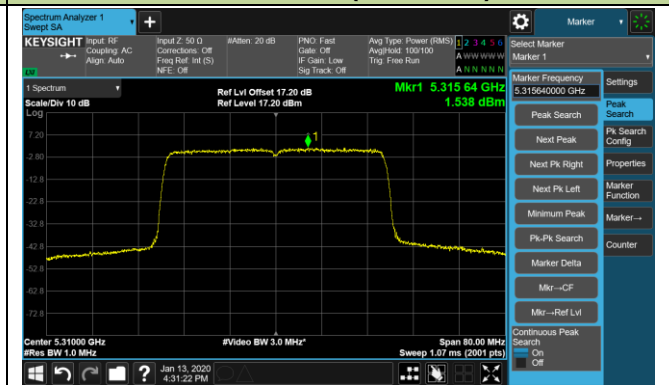

Channel 64 (5320MHz)

Channel 100 (5500MHz)

Channel 120 (5600MHz)

802.11ax-HE20 Power Spectral Density - Ant 2 / Ant 0 + 1 + 2 + 3

Channel 140 (5700MHz)

Channel 144 (5720MHz)

Channel 149 (5745MHz)

Channel 157 (5785MHz)

Channel 165 (5825MHz)

802.11ax-HE40 Power Spectral Density - Ant 2 / Ant 0 + 1 + 2 + 3

Channel 38 (5190MHz)

Channel 46 (5230MHz)

Channel 54 (5270MHz)

Channel 62 (5310MHz)

Channel 102 (5510MHz)

Channel 118 (5590MHz)

802.11ax-HE40 Power Spectral Density - Ant 2 / Ant 0 + 1 + 2 + 3

Channel 134 (5670MHz)

Channel 142 (5710MHz)

Channel 151 (5755MHz)

Channel 159 (5795MHz)

802.11ax-HE80 Power Spectral Density - Ant 2 / Ant 0 + 1 + 2 + 3