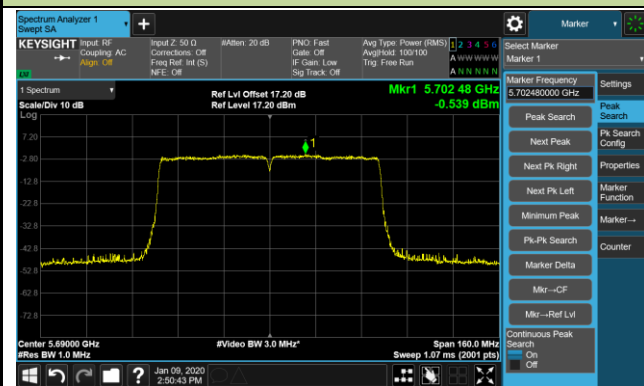

Channel 42 (5210MHz)

Channel 58 (5290MHz)

Channel 106 (5530MHz)

Channel 122 (5610MHz)

Channel 138 (5690MHz)

Channel 155 (5775MHz)

802.11ac-VHT160 Power Spectral Density - Ant 2 / Ant 0 + 1 (Ant 0 + 1 + 2 + 3)