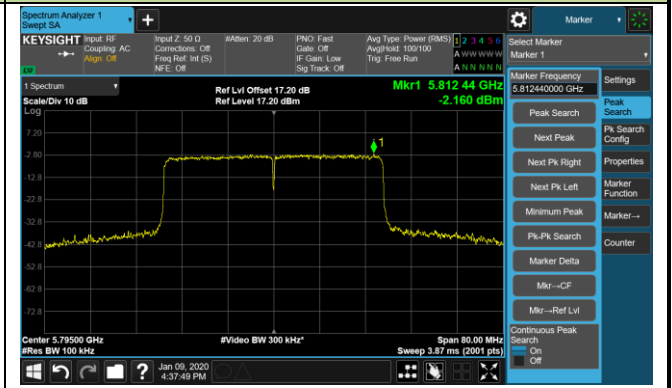

802.11ax-HE40 Power Spectral Density - Ant 2 / Ant 0 + 1 + 2 + 3

Channel 134 (5670MHz)

Channel 142 (5710MHz)

Channel 151 (5755MHz)

Channel 159 (5795MHz)

802.11ax-HE80 Power Spectral Density - Ant 2 / Ant 0 + 1 + 2 + 3

Channel 42 (5210MHz)

Channel 58 (5290MHz)

Channel 106 (5530MHz)

Channel 122 (5610MHz)

Channel 138 (5690MHz)

Channel 155 (5775MHz)

802.11ax-HE160 Power Spectral Density - Ant 2 / Ant 0 + 1 (Ant 0 + 1 + 2 + 3)