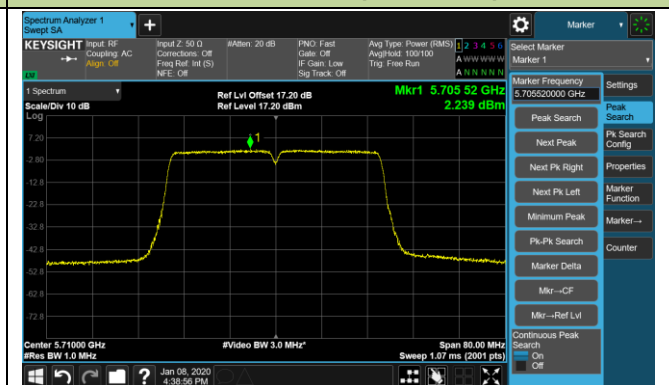

Channel 102 (5510MHz)

Channel 118 (5590MHz)

Channel 134 (5670MHz)

Channel 142 (5710MHz)

802.11ac-VHT40 Power Spectral Density - Ant 2 / Ant 0 + 1 + 2 + 3

Channel 151 (5755MHz)

Channel 159 (5795MHz)

802.11ac-VHT80 Power Spectral Density - Ant 2 / Ant 0 + 1 + 2 + 3

Channel 42 (5210MHz)

Channel 58 (5290MHz)

Channel 106 (5530MHz)

Channel 122 (5610MHz)

Channel 138 (5690MHz)

Channel 155 (5775MHz)

802.11ac-VHT160 Power Spectral Density - Ant 2 / Ant 0 + 1 (Ant 0 + 1 + 2 + 3)