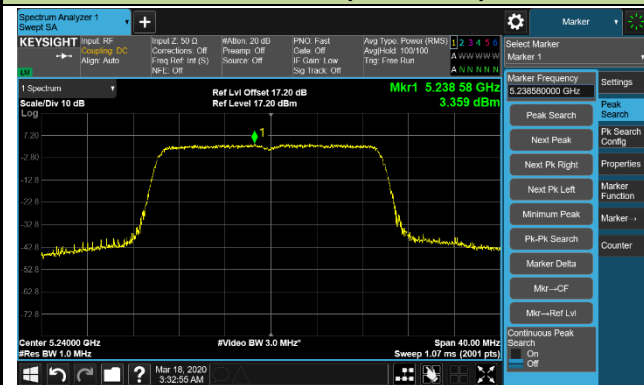

Channel 50 (5250MHz)

Channel 114 (5570MHz)

802.11ax-HE20 Power Spectral Density - Ant 2 / Ant 0 + 1 + 2 + 3

Channel 36 (5180MHz)

Channel 44 (5220MHz)

Channel 48 (5240MHz)

Channel 52 (5260MHz)

Channel 60 (5300MHz)