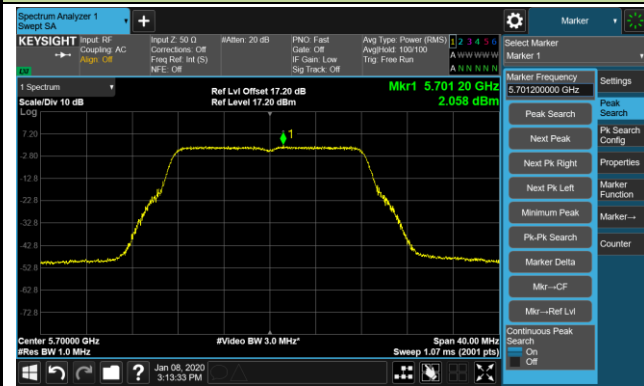

802.11ax-HE160 Power Spectral Density - Ant 1 / Ant 0 + 1 (Ant 0 + 1 + 2 + 3)

Channel 50 (5250MHz)

Channel 114 (5570MHz)

802.11a Power Spectral Density - Ant 2 / Ant 0 + 1 + 2 + 3

Channel 36 (5180MHz)

Channel 44 (5220MHz)

Channel 48 (5240MHz)

Channel 52 (5260MHz)

Channel 60 (5300MHz)

Channel 64 (5320MHz)

Channel 100 (5500MHz)

Channel 120 (5600MHz)

802.11a Power Spectral Density - Ant 2 / Ant 0 + 1 + 2 + 3

Channel 140 (5700MHz)

Channel 144 (5720MHz)

Channel 149 (5745MHz)

Channel 157 (5785MHz)

Channel 165 (5825MHz)

802.11ac-VHT20 Power Spectral Density - Ant 2 / Ant 0 + 1 + 2 + 3

Channel 36 (5180MHz)

Channel 44 (5220MHz)

Channel 48 (5240MHz)