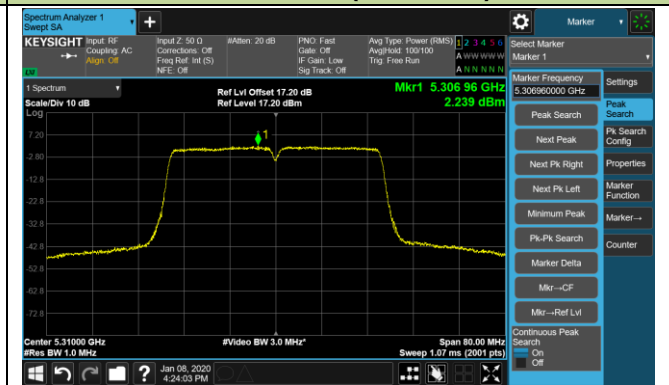

Channel 149 (5745MHz)

Channel 157 (5785MHz)

Channel 165 (5825MHz)

802.11ac-VHT40 Power Spectral Density - Ant 2 / Ant 0 + 1 + 2 + 3

Channel 38 (5190MHz)

Channel 46 (5230MHz)

Channel 54 (5270MHz)

Channel 62 (5310MHz)

Channel 102 (5510MHz)

Channel 118 (5590MHz)

Channel 134 (5670MHz)

Channel 142 (5710MHz)

802.11ac-VHT40 Power Spectral Density - Ant 2 / Ant 0 + 1 + 2 + 3

Channel 151 (5755MHz)

Channel 159 (5795MHz)

802.11ac-VHT80 Power Spectral Density - Ant 2 / Ant 0 + 1 + 2 + 3