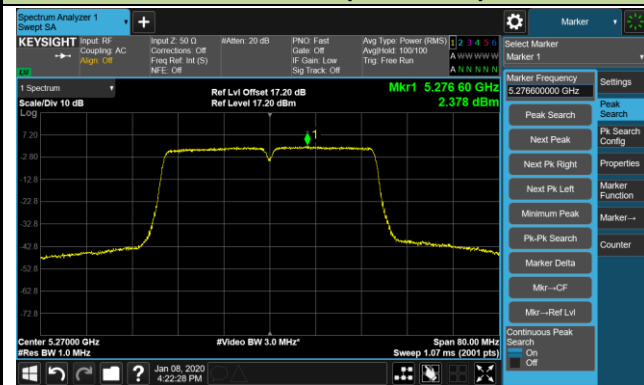

Channel 149 (5745MHz)

Channel 157 (5785MHz)

Channel 165 (5825MHz)

802.11ac-VHT40 Power Spectral Density - Ant 2 / Ant 0 + 1 + 2 + 3

Channel 38 (5190MHz)

Channel 46 (5230MHz)

Channel 54 (5270MHz)

Channel 62 (5310MHz)

Channel 102 (5510MHz)

Channel 118 (5590MHz)

Channel 134 (5670MHz)

Channel 142 (5710MHz)

802.11ac-VHT40 Power Spectral Density - Ant 2 / Ant 0 + 1 + 2 + 3

Channel 151 (5755MHz)

Channel 159 (5795MHz)

802.11ac-VHT80 Power Spectral Density - Ant 2 / Ant 0 + 1 + 2 + 3