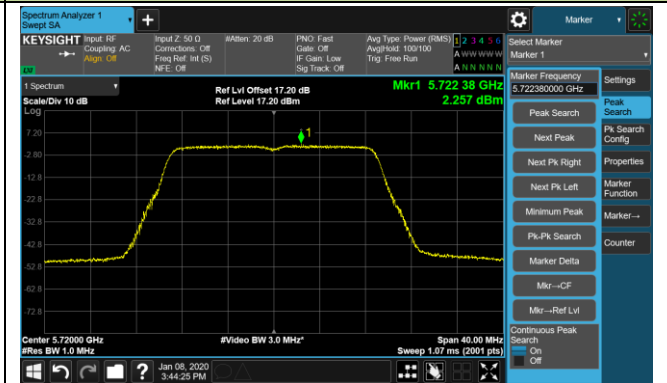

Channel 52 (5260MHz)

Channel 60 (5300MHz)

Channel 64 (5320MHz)

Channel 100 (5500MHz)

Channel 120 (5600MHz)

802.11ac-VHT20 Power Spectral Density - Ant 2 / Ant 0 + 1 + 2 + 3

Channel 140 (5700MHz)

Channel 144 (5720MHz)

Channel 149 (5745MHz)

Channel 157 (5785MHz)

Channel 165 (5825MHz)

802.11ac-VHT40 Power Spectral Density - Ant 2 / Ant 0 + 1 + 2 + 3

Channel 38 (5190MHz)

Channel 46 (5230MHz)

Channel 54 (5270MHz)

Channel 62 (5310MHz)