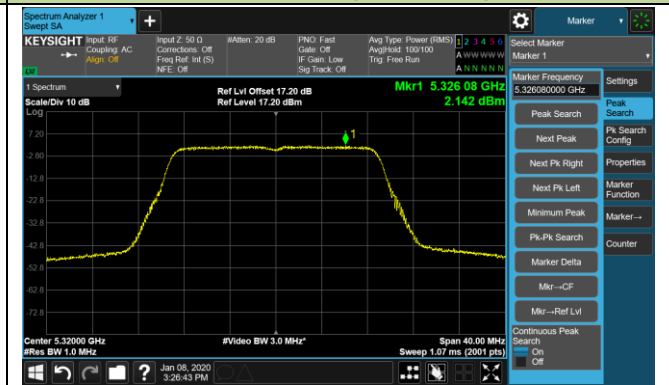

Channel 144 (5720MHz)

Channel 149 (5745MHz)

Channel 157 (5785MHz)

Channel 165 (5825MHz)

802.11ac-VHT20 Power Spectral Density - Ant 2 / Ant 0 + 1 + 2 + 3

Channel 36 (5180MHz)

Channel 44 (5220MHz)

Channel 48 (5240MHz)

Channel 52 (5260MHz)

Channel 60 (5300MHz)

Channel 64 (5320MHz)

Channel 100 (5500MHz)

Channel 120 (5600MHz)

802.11ac-VHT20 Power Spectral Density - Ant 2 / Ant 0 + 1 + 2 + 3

Channel 140 (5700MHz)

Channel 144 (5720MHz)