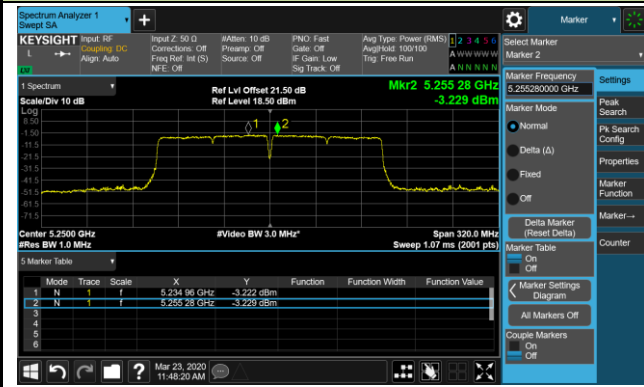

802.11ac-VHT160 Power Spectral Density - Ant 2 / Ant 0 + 1 (Ant 0 + 1 + 2 + 3)

Channel 50 (5250MHz)