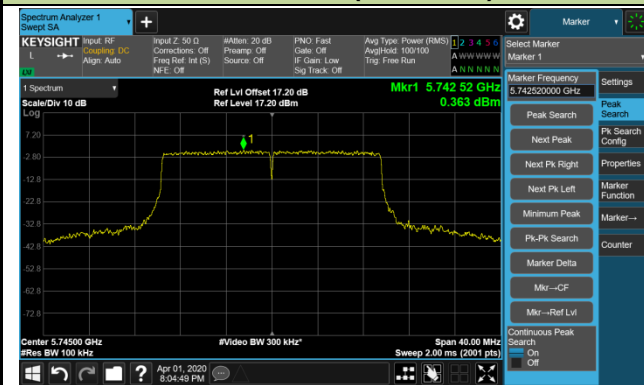

Channel 64 (5320MHz)

Channel 100 (5500MHz)

Channel 120 (5600MHz)

802.11ax-HE20 Power Spectral Density - Ant 2 / Ant 0 + 1 + 2 + 3

Channel 140 (5700MHz)

Channel 144 (5720MHz)

Channel 149 (5745MHz)

Channel 157 (5785MHz)