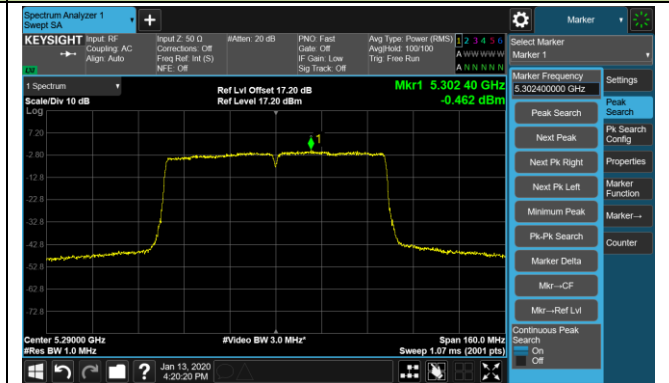

Channel 102 (5510MHz)

Channel 118 (5590MHz)

Channel 134 (5670MHz)

Channel 142 (5710MHz)

802.11ac-VHT40 Power Spectral Density - Ant 2 / Ant 0 + 1 + 2 + 3

Channel 151 (5755MHz)

Channel 159 (5795MHz)

802.11ac-VHT80 Power Spectral Density - Ant 2 / Ant 0 + 1 + 2 + 3

Channel 42 (5210MHz)

Channel 58 (5290MHz)

Channel 106 (5530MHz)

Channel 122 (5610MHz)

Channel 138 (5690MHz)

Channel 155 (5775MHz)

802.11ac-VHT160 Power Spectral Density - Ant 2 / Ant 0 + 1 (Ant 0 + 1 + 2 + 3)