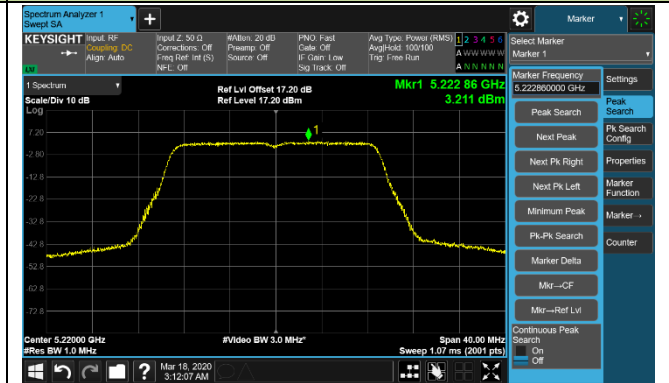

Channel 144 (5720MHz)

Channel 149 (5745MHz)

Channel 157 (5785MHz)

Channel 165 (5825MHz)

802.11ac-VHT20 Power Spectral Density - Ant 2 / Ant 0 + 1 + 2 + 3

Channel 36 (5180MHz)

Channel 44 (5220MHz)

Channel 48 (5240MHz)

Channel 52 (5260MHz)

Channel 60 (5300MHz)

Channel 64 (5320MHz)

Channel 100 (5500MHz)

Channel 120 (5600MHz)

802.11ac-VHT20 Power Spectral Density - Ant 2 / Ant 0 + 1 + 2 + 3

Channel 140 (5700MHz)

Channel 144 (5720MHz)