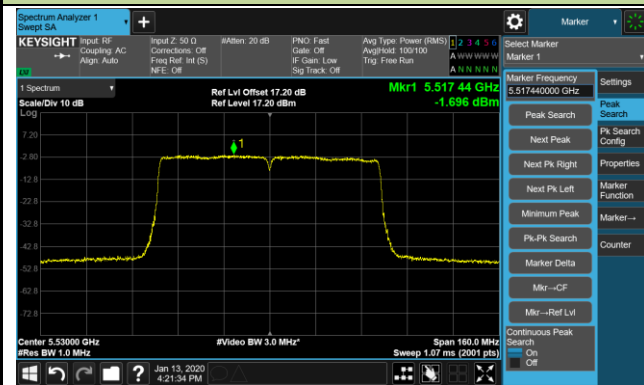

Channel 102 (5510MHz)

Channel 118 (5590MHz)

Channel 134 (5670MHz)

Channel 142 (5710MHz)

802.11ac-VHT40 Power Spectral Density - Ant 2 / Ant 0 + 1 + 2 + 3

Channel 151 (5755MHz)

Channel 159 (5795MHz)

802.11ac-VHT80 Power Spectral Density - Ant 2 / Ant 0 + 1 + 2 + 3

Channel 42 (5210MHz)

Channel 58 (5290MHz)

Channel 106 (5530MHz)

Channel 122 (5610MHz)

Channel 138 (5690MHz)

Channel 155 (5775MHz)

802.11ac-VHT160 Power Spectral Density - Ant 2 / Ant 0 + 1 (Ant 0 + 1 + 2 + 3)