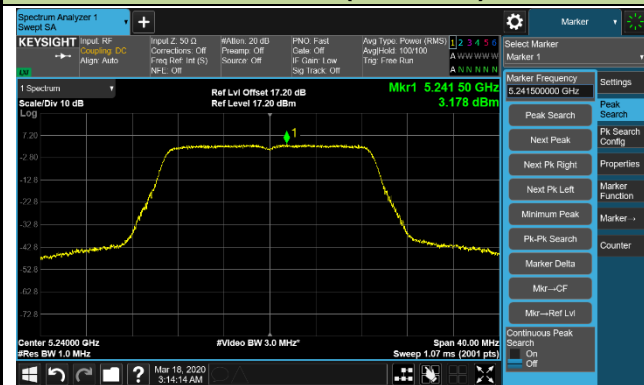

Channel 144 (5720MHz)

Channel 149 (5745MHz)

Channel 157 (5785MHz)

Channel 165 (5825MHz)

802.11ac-VHT20 Power Spectral Density - Ant 2 / Ant 0 + 1 + 2 + 3

Channel 36 (5180MHz)

Channel 44 (5220MHz)

Channel 48 (5240MHz)

Channel 52 (5260MHz)

Channel 60 (5300MHz)

Channel 64 (5320MHz)

Channel 100 (5500MHz)

Channel 120 (5600MHz)

802.11ac-VHT20 Power Spectral Density - Ant 2 / Ant 0 + 1 + 2 + 3

Channel 140 (5700MHz)

Channel 144 (5720MHz)