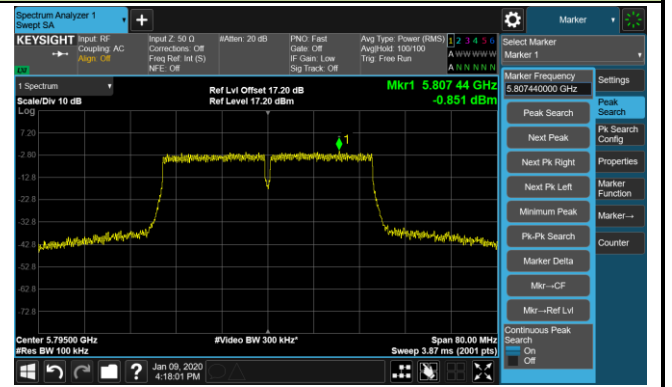

Channel 102 (5510MHz)

Channel 118 (5590MHz)

Channel 134 (5670MHz)

Channel 142 (5710MHz)

802.11ac-VHT40 Power Spectral Density - Ant 2 / Ant 0 + 1 + 2 + 3

Channel 151 (5755MHz)

Channel 159 (5795MHz)

802.11ac-VHT80 Power Spectral Density - Ant 2 / Ant 0 + 1 + 2 + 3

Channel 42 (5210MHz)

Channel 58 (5290MHz)

Channel 106 (5530MHz)

Channel 122 (5610MHz)

Channel 138 (5690MHz)

Channel 155 (5775MHz)

802.11ac-VHT160 Power Spectral Density - Ant 2 / Ant 0 + 1 (Ant 0 + 1 + 2 + 3)