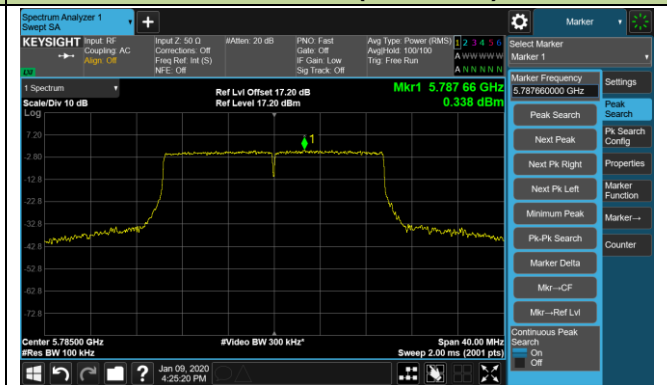

Channel 64 (5320MHz)

Channel 100 (5500MHz)

Channel 120 (5600MHz)

802.11ax-HE20 Power Spectral Density - Ant 2 / Ant 0 + 1 + 2 + 3

Channel 140 (5700MHz)

Channel 144 (5720MHz)

Channel 149 (5745MHz)

Channel 157 (5785MHz)