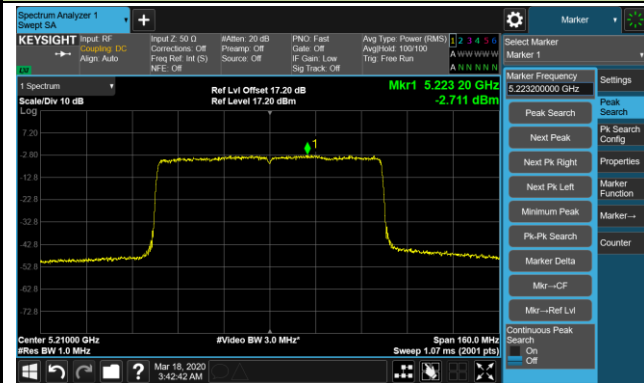

802.11ax-HE40 Power Spectral Density - Ant 2 / Ant 0 + 1 + 2 + 3

Channel 134 (5670MHz)

Channel 142 (5710MHz)

Channel 151 (5755MHz)

Channel 159 (5795MHz)

802.11ax-HE80 Power Spectral Density - Ant 2 / Ant 0 + 1 + 2 + 3

Channel 42 (5210MHz)

Channel 58 (5290MHz)

Channel 106 (5530MHz)

Channel 122 (5610MHz)

Channel 138 (5690MHz)

Channel 155 (5775MHz)

802.11ax-HE160 Power Spectral Density - Ant 2 / Ant 0 + 1 (Ant 0 + 1 + 2 + 3)