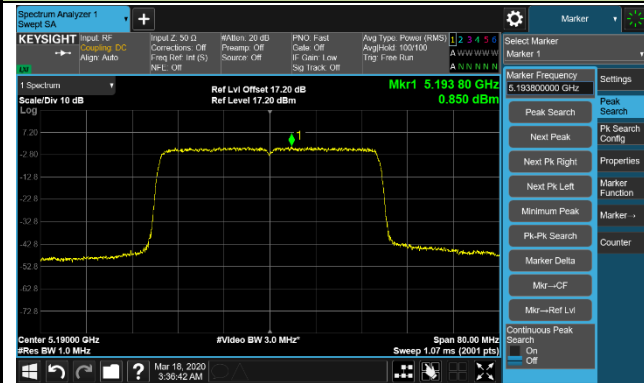

802.11ax-HE40 Power Spectral Density - Ant 2 / Ant 0 + 1 + 2 + 3

Channel 38 (5190MHz)