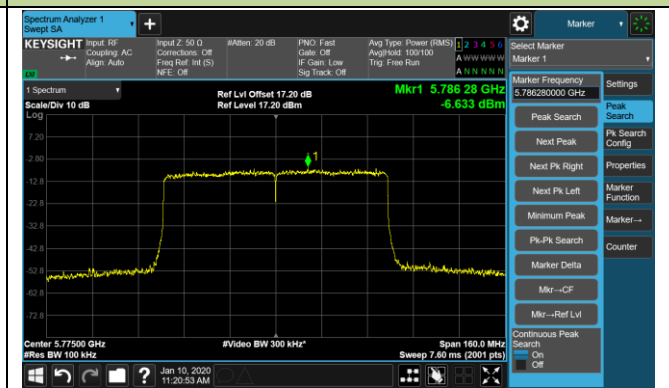

802.11ax-HE40 Power Spectral Density - Ant 2 / Ant 0 + 1 + 2 + 3

Channel 134 (5670MHz)

Channel 142 (5710MHz)

Channel 151 (5755MHz)

Channel 159 (5795MHz)

802.11ax-HE80 Power Spectral Density - Ant 2 / Ant 0 + 1 + 2 + 3

Channel 42 (5210MHz)

Channel 58 (5290MHz)

Channel 106 (5530MHz)

Channel 122 (5610MHz)

Channel 138 (5690MHz)

Channel 155 (5775MHz)

802.11ax-HE160 Power Spectral Density - Ant 2 / Ant 0 + 1 (Ant 0 + 1 + 2 + 3)

Channel 50 (5250MHz)

Channel 114 (5570MHz)