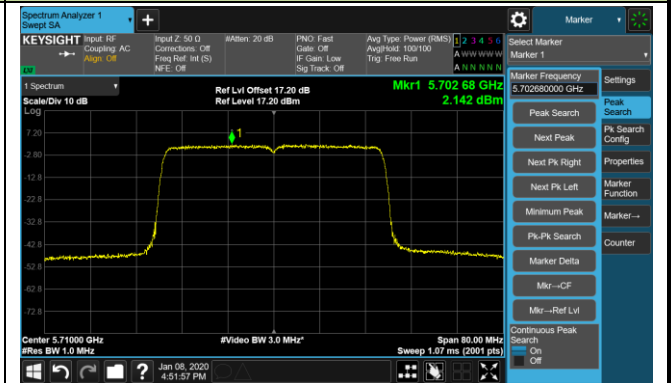

Channel 165 (5825MHz)

802.11ax-HE40 Power Spectral Density - Ant 2 / Ant 0 + 1 + 2 + 3

Channel 38 (5190MHz)

Channel 46 (5230MHz)

Channel 54 (5270MHz)

Channel 62 (5310MHz)

Channel 102 (5510MHz)

Channel 118 (5590MHz)

802.11ax-HE40 Power Spectral Density - Ant 2 / Ant 0 + 1 + 2 + 3

Channel 134 (5670MHz)

Channel 142 (5710MHz)

Channel 151 (5755MHz)

Channel 159 (5795MHz)

802.11ax-HE80 Power Spectral Density - Ant 2 / Ant 0 + 1 + 2 + 3