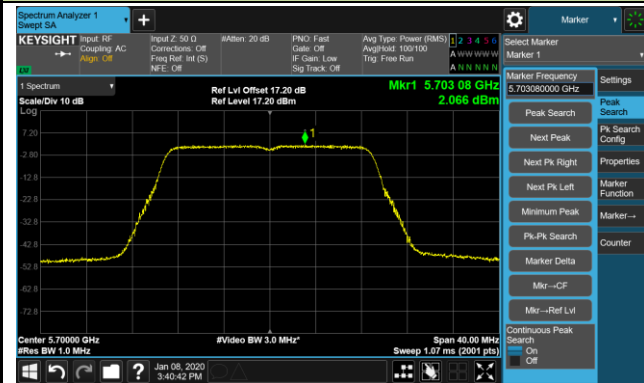

Channel 52 (5260MHz)

Channel 60 (5300MHz)

Channel 64 (5320MHz)

Channel 100 (5500MHz)

Channel 120 (5600MHz)

802.11ac-VHT20 Power Spectral Density - Ant 2 / Ant 0 + 1 + 2 + 3

Channel 140 (5700MHz)

Channel 144 (5720MHz)

Channel 149 (5745MHz)

Channel 157 (5785MHz)

Channel 165 (5825MHz)

802.11ac-VHT40 Power Spectral Density - Ant 2 / Ant 0 + 1 + 2 + 3

Channel 38 (5190MHz)

Channel 46 (5230MHz)

Channel 54 (5270MHz)

Channel 62 (5310MHz)