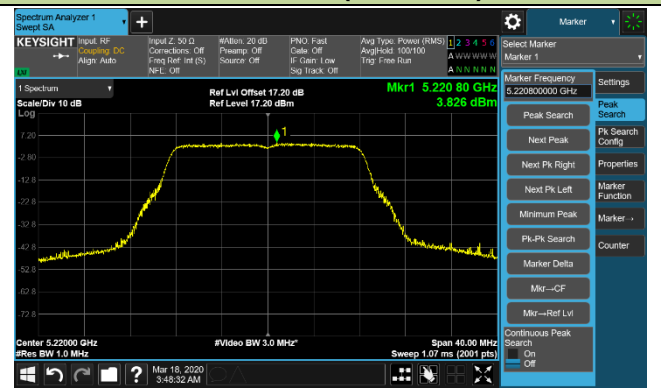

802.11ax-HE160 Power Spectral Density - Ant 1 / Ant 0 + 1 (Ant 0 + 1 + 2 + 3)

Channel 50 (5250MHz)

Channel 114 (5570MHz)

802.11a Power Spectral Density - Ant 2 / Ant 0 + 1 + 2 + 3

Channel 36 (5180MHz)

Channel 44 (5220MHz)

Channel 48 (5240MHz)

Channel 52 (5260MHz)

Channel 60 (5300MHz)

Channel 64 (5320MHz)

Channel 100 (5500MHz)

Channel 120 (5600MHz)

802.11a Power Spectral Density - Ant 2 / Ant 0 + 1 + 2 + 3

Channel 140 (5700MHz)