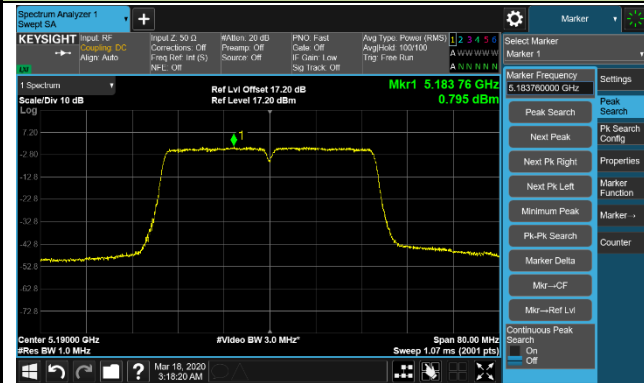

Channel 149 (5745MHz)

Channel 157 (5785MHz)

Channel 165 (5825MHz)

802.11ac-VHT40 Power Spectral Density - Ant 2 / Ant 0 + 1 + 2 + 3

Channel 38 (5190MHz)

Channel 46 (5230MHz)

Channel 54 (5270MHz)

Channel 62 (5310MHz)

Channel 102 (5510MHz)

Channel 118 (5590MHz)

Channel 134 (5670MHz)

Channel 142 (5710MHz)

802.11ac-VHT40 Power Spectral Density - Ant 2 / Ant 0 + 1 + 2 + 3

Channel 151 (5755MHz)

Channel 159 (5795MHz)

802.11ac-VHT80 Power Spectral Density - Ant 2 / Ant 0 + 1 + 2 + 3