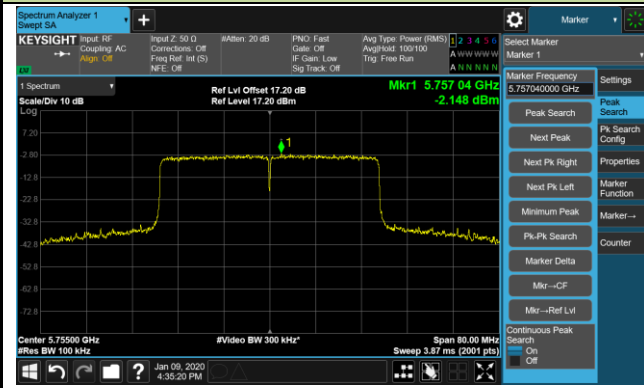

802.11ax-HE40 Power Spectral Density - Ant 2 / Ant 0 + 1 + 2 + 3

Channel 134 (5670MHz)

Channel 142 (5710MHz)

Channel 151 (5755MHz)

Channel 159 (5795MHz)

802.11ax-HE80 Power Spectral Density - Ant 2 / Ant 0 + 1 + 2 + 3