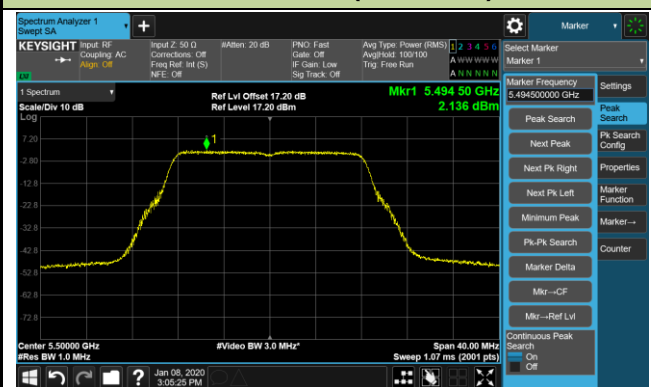

802.11ax-HE160 Power Spectral Density - Ant 1 / Ant 0 + 1 (Ant 0 + 1 + 2 + 3)

Channel 50 (5250MHz)

Channel 114 (5570MHz)

802.11a Power Spectral Density - Ant 2 / Ant 0 + 1 + 2 + 3

Channel 36 (5180MHz)

Channel 44 (5220MHz)

Channel 48 (5240MHz)

Channel 52 (5260MHz)

Channel 60 (5300MHz)

Channel 64 (5320MHz)

Channel 100 (5500MHz)

Channel 120 (5600MHz)

802.11a Power Spectral Density - Ant 2 / Ant 0 + 1 + 2 + 3

Channel 140 (5700MHz)

Channel 144 (5720MHz)

Channel 149 (5745MHz)

Channel 157 (5785MHz)

Channel 165 (5825MHz)

802.11ac-VHT20 Power Spectral Density - Ant 2 / Ant 0 + 1 + 2 + 3

Channel 36 (5180MHz)

Channel 44 (5220MHz)

Channel 48 (5240MHz)