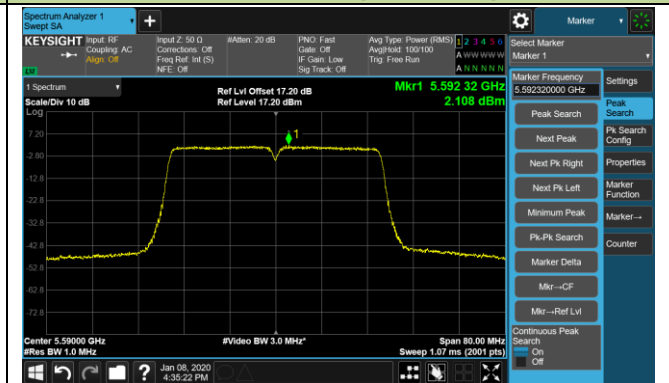

Channel 149 (5745MHz)

Channel 157 (5785MHz)

Channel 165 (5825MHz)

802.11ac-VHT40 Power Spectral Density - Ant 2 / Ant 0 + 1 + 2 + 3

Channel 38 (5190MHz)

Channel 46 (5230MHz)

Channel 54 (5270MHz)

Channel 62 (5310MHz)

Channel 102 (5510MHz)

Channel 118 (5590MHz)

Channel 134 (5670MHz)

Channel 142 (5710MHz)

802.11ac-VHT40 Power Spectral Density - Ant 2 / Ant 0 + 1 + 2 + 3

Channel 151 (5755MHz)

Channel 159 (5795MHz)

802.11ac-VHT80 Power Spectral Density - Ant 2 / Ant 0 + 1 + 2 + 3