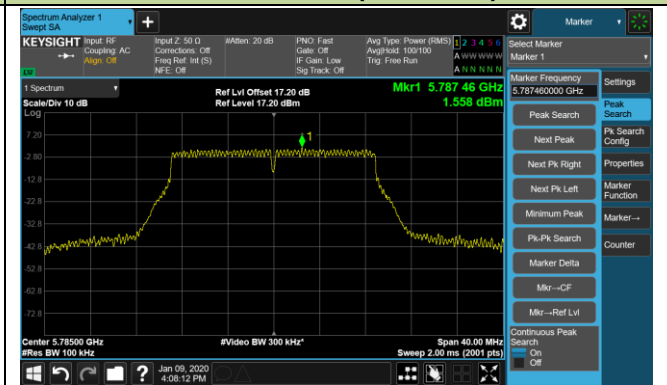

Channel 52 (5260MHz)

Channel 60 (5300MHz)

Channel 64 (5320MHz)

Channel 100 (5500MHz)

Channel 120 (5600MHz)

802.11ac-VHT20 Power Spectral Density - Ant 2 / Ant 0 + 1 + 2 + 3

Channel 140 (5700MHz)

Channel 144 (5720MHz)

Channel 149 (5745MHz)

Channel 157 (5785MHz)

Channel 165 (5825MHz)

802.11ac-VHT40 Power Spectral Density - Ant 2 / Ant 0 + 1 + 2 + 3

Channel 38 (5190MHz)

Channel 46 (5230MHz)

Channel 54 (5270MHz)

Channel 62 (5310MHz)