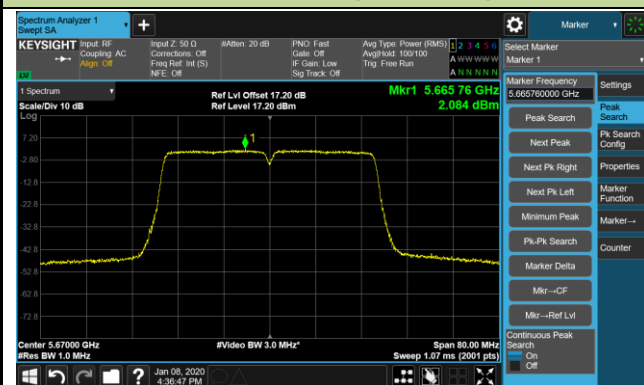

Channel 149 (5745MHz)

Channel 157 (5785MHz)

Channel 165 (5825MHz)

802.11ac-VHT40 Power Spectral Density - Ant 2 / Ant 0 + 1 + 2 + 3

Channel 38 (5190MHz)

Channel 46 (5230MHz)

Channel 54 (5270MHz)

Channel 62 (5310MHz)

Channel 102 (5510MHz)

Channel 118 (5590MHz)

Channel 134 (5670MHz)

Channel 142 (5710MHz)

802.11ac-VHT40 Power Spectral Density - Ant 2 / Ant 0 + 1 + 2 + 3

Channel 151 (5755MHz)

Channel 159 (5795MHz)

802.11ac-VHT80 Power Spectral Density - Ant 2 / Ant 0 + 1 + 2 + 3