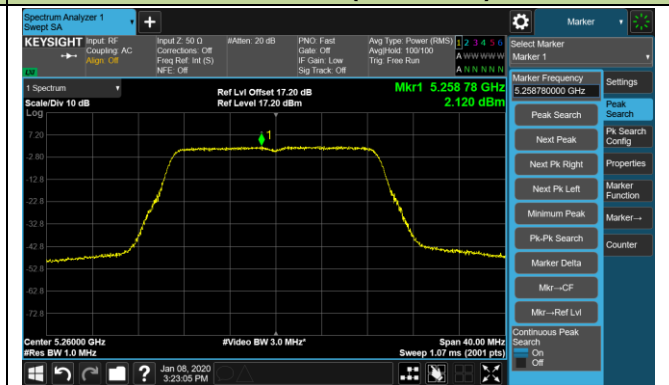

Channel 144 (5720MHz)

Channel 149 (5745MHz)

Channel 157 (5785MHz)

Channel 165 (5825MHz)

802.11ac-VHT20 Power Spectral Density - Ant 2 / Ant 0 + 1 + 2 + 3

Channel 36 (5180MHz)

Channel 44 (5220MHz)

Channel 48 (5240MHz)

Channel 52 (5260MHz)

Channel 60 (5300MHz)

Channel 64 (5320MHz)

Channel 100 (5500MHz)

Channel 120 (5600MHz)

802.11ac-VHT20 Power Spectral Density - Ant 2 / Ant 0 + 1 + 2 + 3

Channel 140 (5700MHz)

Channel 144 (5720MHz)