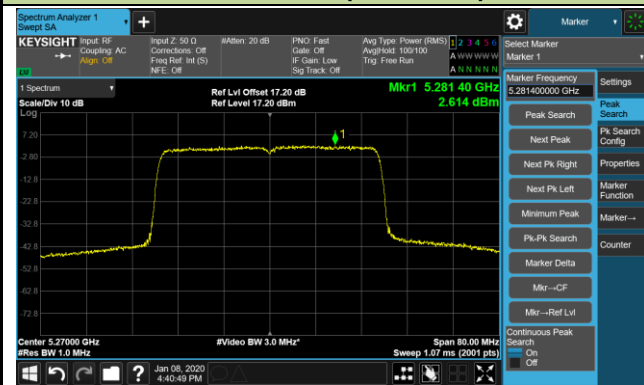

Channel 165 (5825MHz)

802.11ax-HE40 Power Spectral Density - Ant 2 / Ant 0 + 1 + 2 + 3

Channel 38 (5190MHz)

Channel 46 (5230MHz)

Channel 54 (5270MHz)

Channel 62 (5310MHz)

Channel 102 (5510MHz)

Channel 118 (5590MHz)

802.11ax-HE40 Power Spectral Density - Ant 2 / Ant 0 + 1 + 2 + 3

Channel 134 (5670MHz)

Channel 142 (5710MHz)

Channel 151 (5755MHz)

Channel 159 (5795MHz)

802.11ax-HE80 Power Spectral Density - Ant 2 / Ant 0 + 1 + 2 + 3