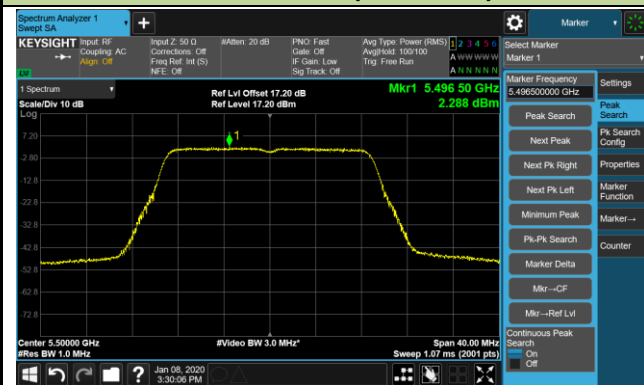

Channel 52 (5260MHz)

Channel 60 (5300MHz)

Channel 64 (5320MHz)

Channel 100 (5500MHz)

Channel 120 (5600MHz)

802.11ac-VHT20 Power Spectral Density - Ant 2 / Ant 0 + 1 + 2 + 3

Channel 140 (5700MHz)

Channel 144 (5720MHz)

Channel 149 (5745MHz)

Channel 157 (5785MHz)

Channel 165 (5825MHz)

802.11ac-VHT40 Power Spectral Density - Ant 2 / Ant 0 + 1 + 2 + 3

Channel 38 (5190MHz)

Channel 46 (5230MHz)

Channel 54 (5270MHz)

Channel 62 (5310MHz)