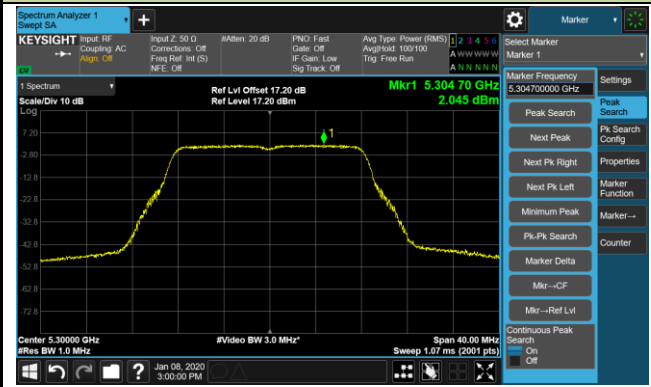

Channel 60 (5300MHz)