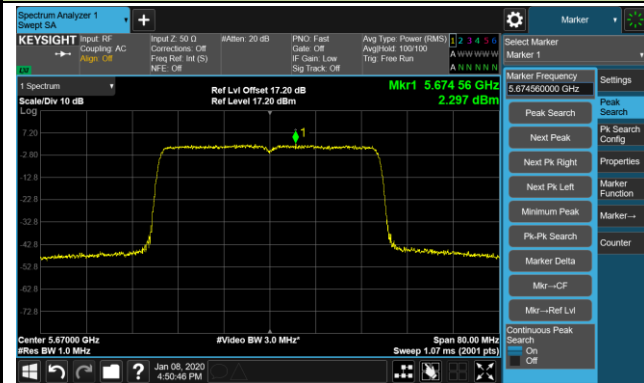

Channel 165 (5825MHz)

802.11ax-HE40 Power Spectral Density - Ant 2 / Ant 0 + 1 + 2 + 3

Channel 38 (5190MHz)

Channel 46 (5230MHz)

Channel 54 (5270MHz)

Channel 62 (5310MHz)

Channel 102 (5510MHz)

Channel 118 (5590MHz)

802.11ax-HE40 Power Spectral Density - Ant 2 / Ant 0 + 1 + 2 + 3

Channel 134 (5670MHz)

Channel 142 (5710MHz)

Channel 151 (5755MHz)

Channel 159 (5795MHz)

802.11ax-HE80 Power Spectral Density - Ant 2 / Ant 0 + 1 + 2 + 3