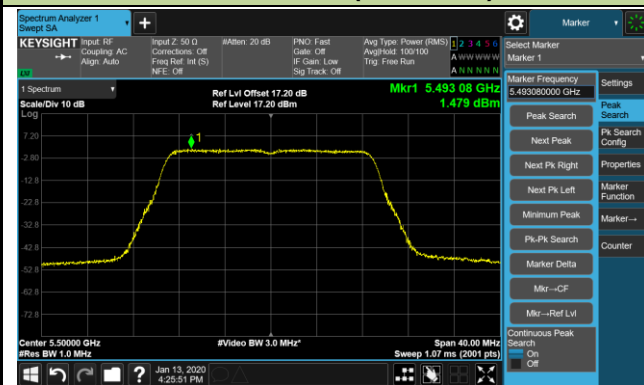

Channel 50 (5250MHz)

Channel 114 (5570MHz)

802.11ax-HE20 Power Spectral Density - Ant 2 / Ant 0 + 1 + 2 + 3

Channel 36 (5180MHz)

Channel 44 (5220MHz)

Channel 48 (5240MHz)

Channel 52 (5260MHz)

Channel 60 (5300MHz)

Channel 64 (5320MHz)

Channel 100 (5500MHz)

Channel 120 (5600MHz)

802.11ax-HE20 Power Spectral Density - Ant 2 / Ant 0 + 1 + 2 + 3

Channel 140 (5700MHz)

Channel 144 (5720MHz)

Channel 149 (5745MHz)

Channel 157 (5785MHz)