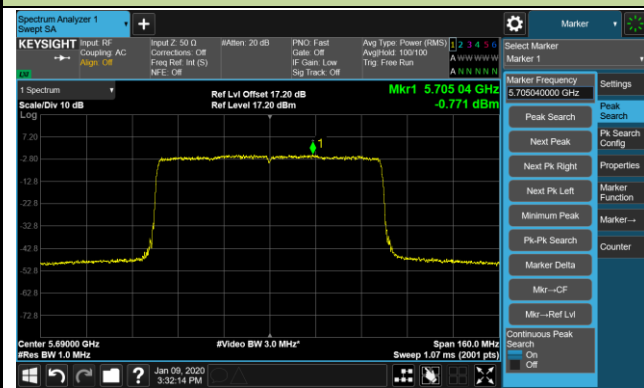

Channel 42 (5210MHz)

Channel 58 (5290MHz)

Channel 106 (5530MHz)

Channel 122 (5610MHz)

Channel 138 (5690MHz)

Channel 155 (5775MHz)

802.11ax-HE160 Power Spectral Density - Ant 2 / Ant 0 + 1 (Ant 0 + 1 + 2 + 3)

Channel 50 (5250MHz)

Channel 114 (5570MHz)