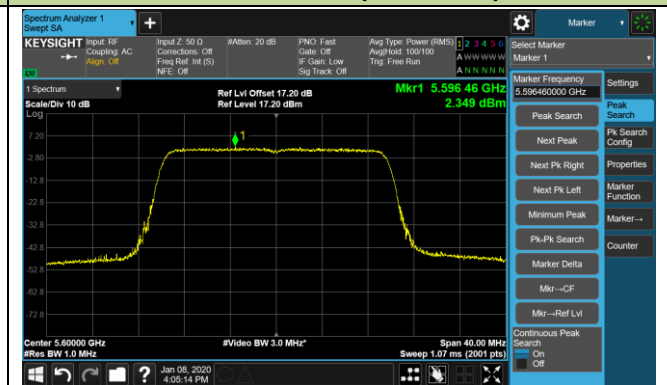

Channel 42 (5210MHz)

Channel 58 (5290MHz)

Channel 106 (5530MHz)

Channel 122 (5610MHz)

Channel 138 (5690MHz)

Channel 155 (5775MHz)

802.11ac-VHT160 Power Spectral Density - Ant 2 / Ant 0 + 1 (Ant 0 + 1 + 2 + 3)

Channel 50 (5250MHz)

Channel 114 (5570MHz)

802.11ax-HE20 Power Spectral Density - Ant 2 / Ant 0 + 1 + 2 + 3

Channel 36 (5180MHz)

Channel 44 (5220MHz)

Channel 48 (5240MHz)

Channel 52 (5260MHz)

Channel 60 (5300MHz)

Channel 64 (5320MHz)

Channel 100 (5500MHz)

Channel 120 (5600MHz)

802.11ax-HE20 Power Spectral Density - Ant 2 / Ant 0 + 1 + 2 + 3

Channel 140 (5700MHz)

Channel 144 (5720MHz)

Channel 149 (5745MHz)

Channel 157 (5785MHz)