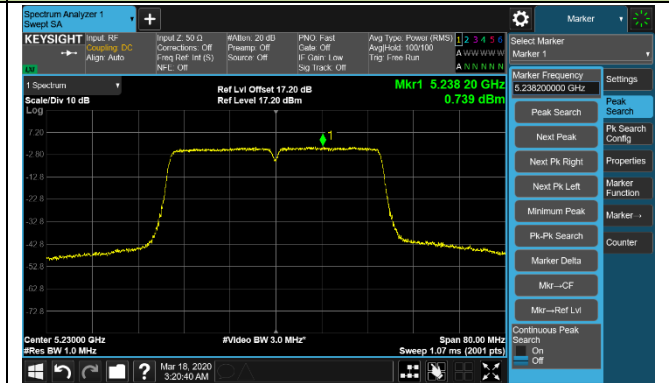

Channel 149 (5745MHz)

Channel 157 (5785MHz)

Channel 165 (5825MHz)

802.11ac-VHT40 Power Spectral Density - Ant 2 / Ant 0 + 1 + 2 + 3

Channel 38 (5190MHz)

Channel 46 (5230MHz)

Channel 54 (5270MHz)

Channel 62 (5310MHz)

Channel 102 (5510MHz)

Channel 118 (5590MHz)

Channel 134 (5670MHz)

Channel 142 (5710MHz)

802.11ac-VHT40 Power Spectral Density - Ant 2 / Ant 0 + 1 + 2 + 3

Channel 151 (5755MHz)

Channel 159 (5795MHz)

802.11ac-VHT80 Power Spectral Density - Ant 2 / Ant 0 + 1 + 2 + 3