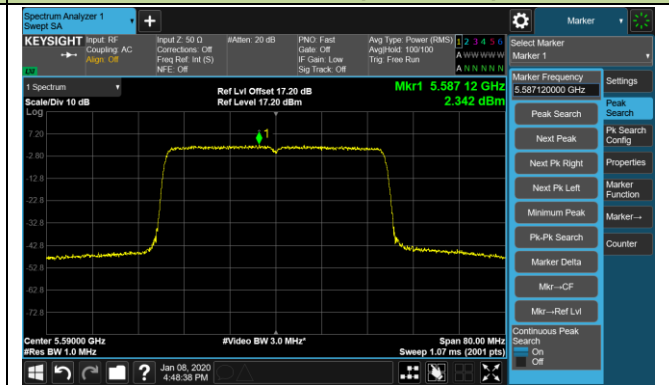

Channel 64 (5320MHz)

Channel 100 (5500MHz)

Channel 120 (5600MHz)

802.11ax-HE20 Power Spectral Density - Ant 2 / Ant 0 + 1 + 2 + 3

Channel 140 (5700MHz)

Channel 144 (5720MHz)

Channel 149 (5745MHz)

Channel 157 (5785MHz)

Channel 165 (5825MHz)

802.11ax-HE40 Power Spectral Density - Ant 2 / Ant 0 + 1 + 2 + 3

Channel 38 (5190MHz)

Channel 46 (5230MHz)

Channel 54 (5270MHz)

Channel 62 (5310MHz)

Channel 102 (5510MHz)

Channel 118 (5590MHz)

802.11ax-HE40 Power Spectral Density - Ant 2 / Ant 0 + 1 + 2 + 3

Channel 134 (5670MHz)

Channel 142 (5710MHz)

Channel 151 (5755MHz)

Channel 159 (5795MHz)

802.11ax-HE80 Power Spectral Density - Ant 2 / Ant 0 + 1 + 2 + 3