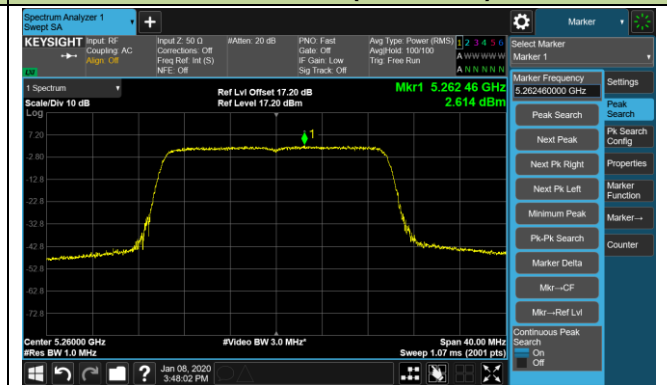

Channel 42 (5210MHz)

Channel 58 (5290MHz)

Channel 106 (5530MHz)

Channel 122 (5610MHz)

Channel 138 (5690MHz)

Channel 155 (5775MHz)

802.11ac-VHT160 Power Spectral Density - Ant 2 / Ant 0 + 1 (Ant 0 + 1 + 2 + 3)

Channel 50 (5250MHz)

Channel 114 (5570MHz)

802.11ax-HE20 Power Spectral Density - Ant 2 / Ant 0 + 1 + 2 + 3

Channel 36 (5180MHz)

Channel 44 (5220MHz)

Channel 48 (5240MHz)

Channel 52 (5260MHz)

Channel 60 (5300MHz)

Channel 64 (5320MHz)

Channel 100 (5500MHz)

Channel 120 (5600MHz)

802.11ax-HE20 Power Spectral Density - Ant 2 / Ant 0 + 1 + 2 + 3

Channel 140 (5700MHz)

Channel 144 (5720MHz)

Channel 149 (5745MHz)

Channel 157 (5785MHz)