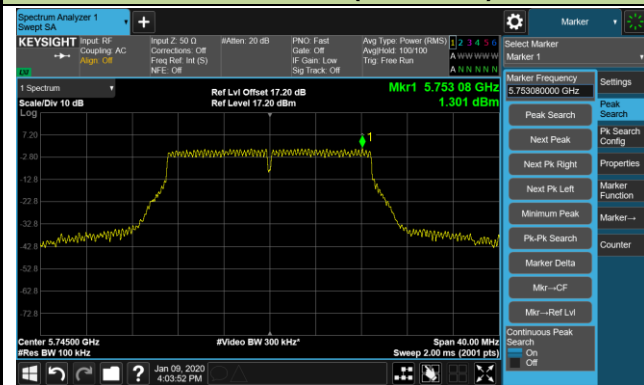

Channel 149 (5745MHz)