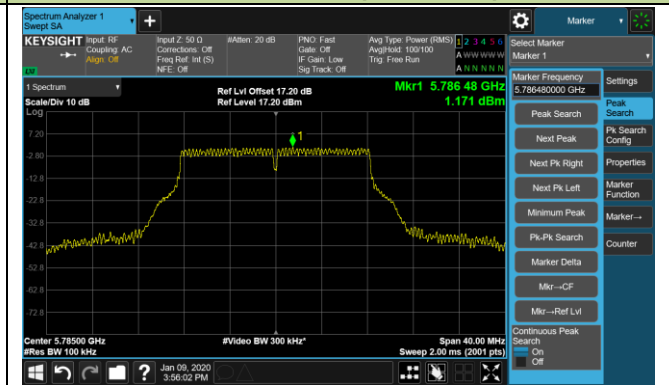

802.11ax-HE160 Power Spectral Density - Ant 1 / Ant 0 + 1 (Ant 0 + 1 + 2 + 3)

Channel 50 (5250MHz)

Channel 114 (5570MHz)

802.11a Power Spectral Density - Ant 2 / Ant 0 + 1 + 2 + 3

Channel 36 (5180MHz)

Channel 44 (5220MHz)

Channel 48 (5240MHz)

Channel 52 (5260MHz)

Channel 60 (5300MHz)

Channel 64 (5320MHz)

Channel 100 (5500MHz)

Channel 120 (5600MHz)

802.11a Power Spectral Density - Ant 2 / Ant 0 + 1 + 2 + 3

Channel 140 (5700MHz)

Channel 144 (5720MHz)

Channel 149 (5745MHz)

Channel 157 (5785MHz)

Channel 165 (5825MHz)

802.11ac-VHT20 Power Spectral Density - Ant 2 / Ant 0 + 1 + 2 + 3

Channel 36 (5180MHz)

Channel 44 (5220MHz)

Channel 48 (5240MHz)