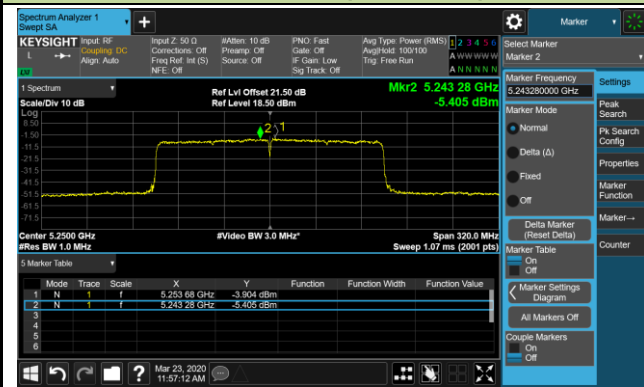

802.11ax-HE160 Power Spectral Density - Ant 1 / Ant 0 + 1 (Ant 0 + 1 + 2 + 3)

Channel 50 (5250MHz)

Channel 114 (5570MHz)

802.11a Power Spectral Density - Ant 2 / Ant 0 + 1 + 2 + 3

Channel 36 (5180MHz)

Channel 44 (5220MHz)