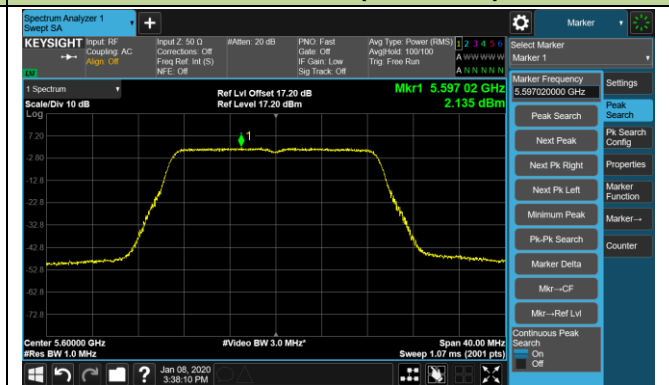

Channel 52 (5260MHz)

Channel 60 (5300MHz)

Channel 64 (5320MHz)

Channel 100 (5500MHz)

Channel 120 (5600MHz)

802.11ac-VHT20 Power Spectral Density - Ant 2 / Ant 0 + 1 + 2 + 3

Channel 140 (5700MHz)

Channel 144 (5720MHz)

Channel 149 (5745MHz)

Channel 157 (5785MHz)

Channel 165 (5825MHz)

802.11ac-VHT40 Power Spectral Density - Ant 2 / Ant 0 + 1 + 2 + 3

Channel 38 (5190MHz)

Channel 46 (5230MHz)

Channel 54 (5270MHz)

Channel 62 (5310MHz)