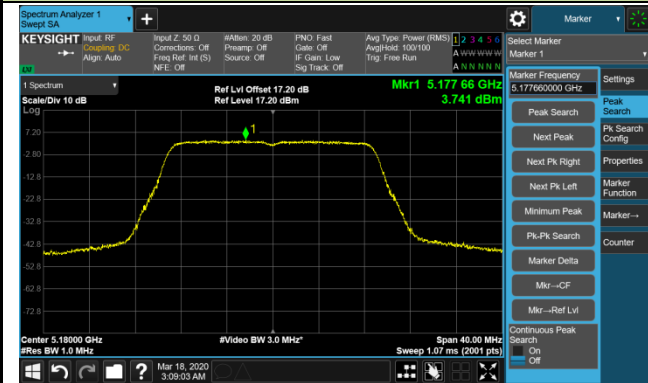

802.11ac-VHT20 Power Spectral Density - Ant 1 / Ant 0 + 1 + 2 + 3

Channel 36 (5180MHz)