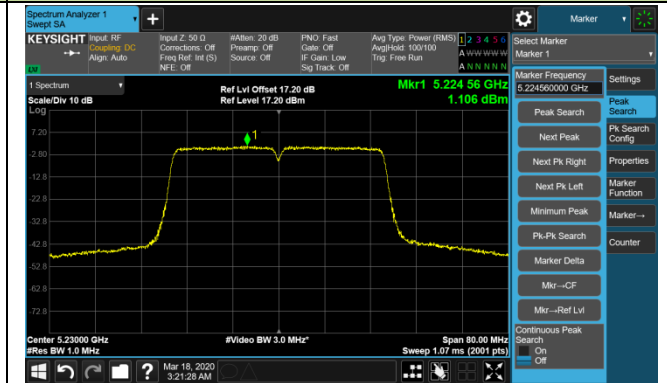

Channel 46 (5230MHz)