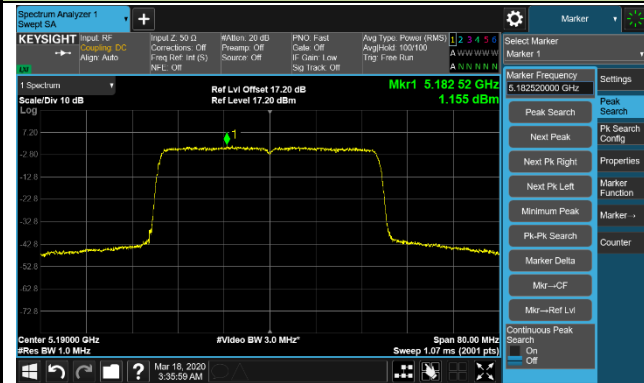

802.11ax-HE40 Power Spectral Density - Ant 1 / Ant 0 + 1 + 2 + 3

Channel 38 (5190MHz)