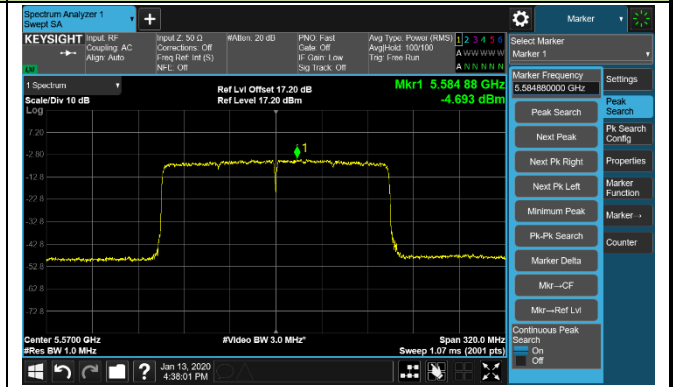

802.11ax-HE160 Power Spectral Density - Ant 0 / Ant 0 + 1 (Ant 0 + 1 + 2 + 3)

Channel 50 (5250MHz)

Channel 114 (5570MHz)

## 802.11a Power Spectral Density - Ant 1 / Ant 0 + 1 + 2 + 3