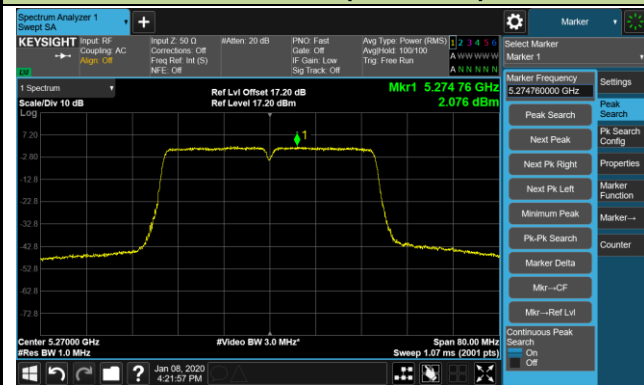

Channel 54 (5270MHz)