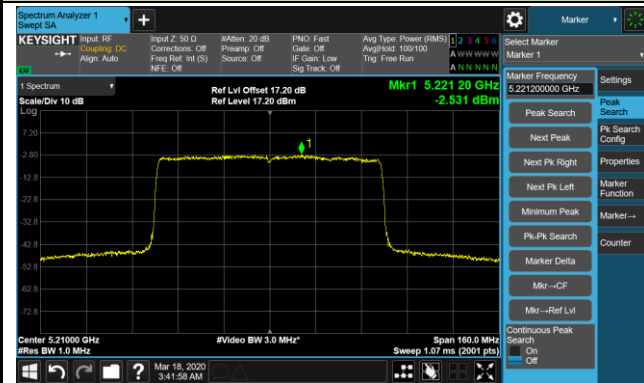

802.11ax-HE80 Power Spectral Density - Ant 1 / Ant 0 + 1 + 2 + 3

Channel 42 (5210MHz)