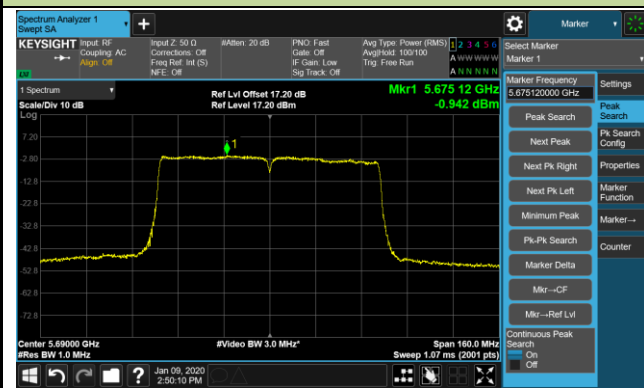

Channel 138 (5690MHz)