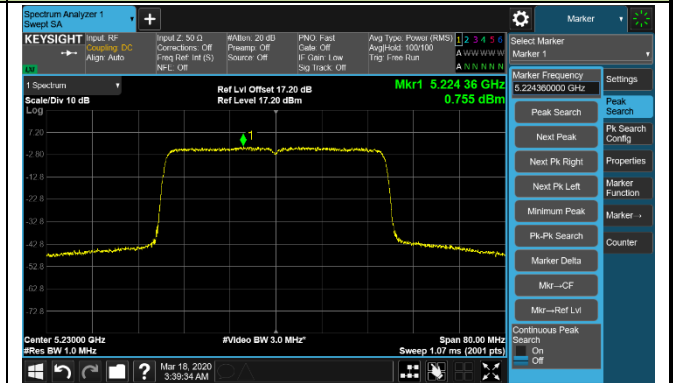

Channel 46 (5230MHz)