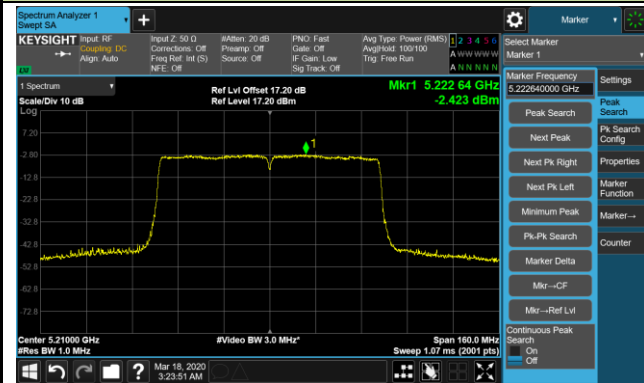

802.11ac-VHT80 Power Spectral Density - Ant 1 / Ant 0 + 1 + 2 + 3

Channel 42 (5210MHz)