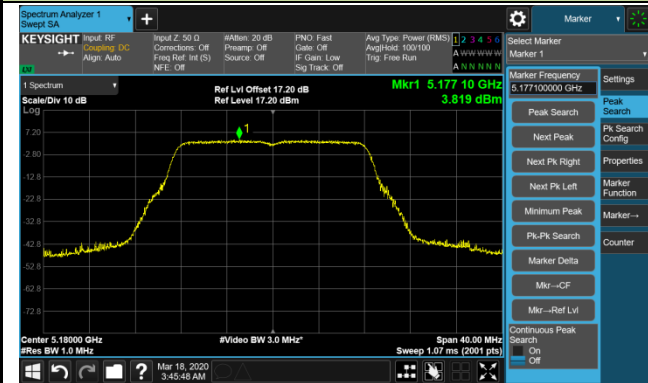

802.11a Power Spectral Density - Ant 1 / Ant 0 + 1 + 2 + 3

Channel 36 (5180MHz)