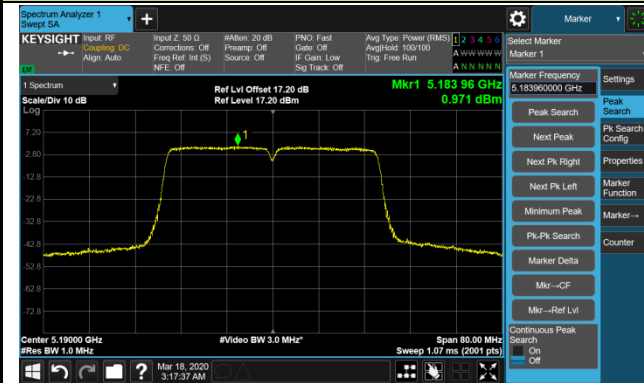

802.11ac-VHT40 Power Spectral Density - Ant 1 / Ant 0 + 1 + 2 + 3

Channel 38 (5190MHz)