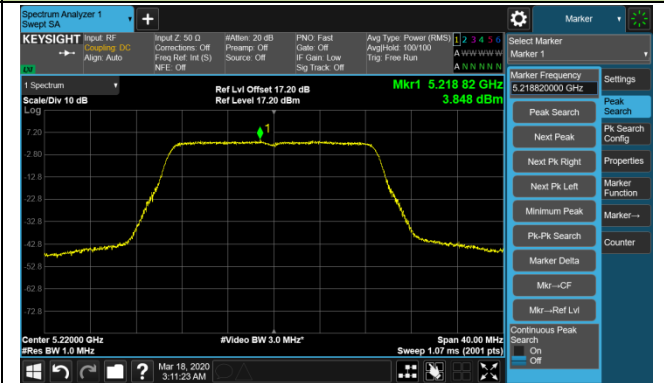

Channel 44 (5220MHz)