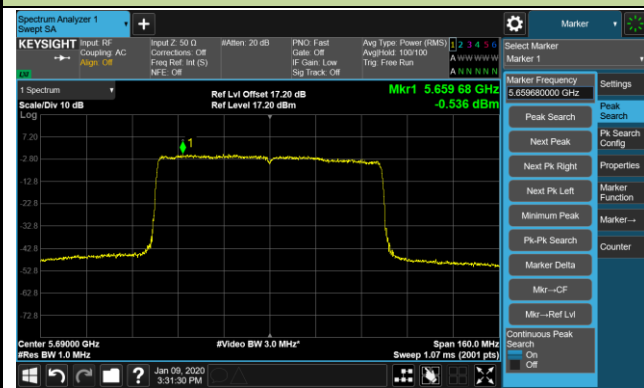

Channel 138 (5690MHz)