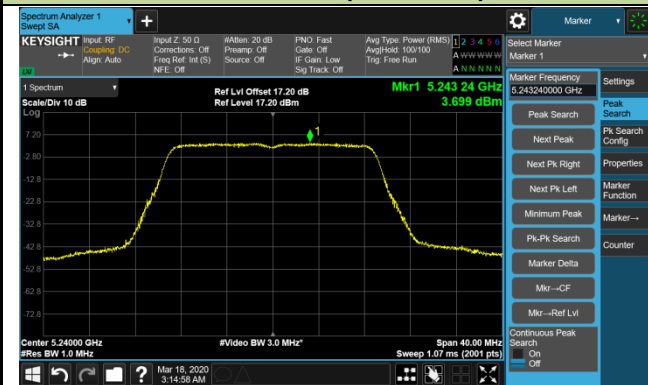

Channel 48 (5240MHz)