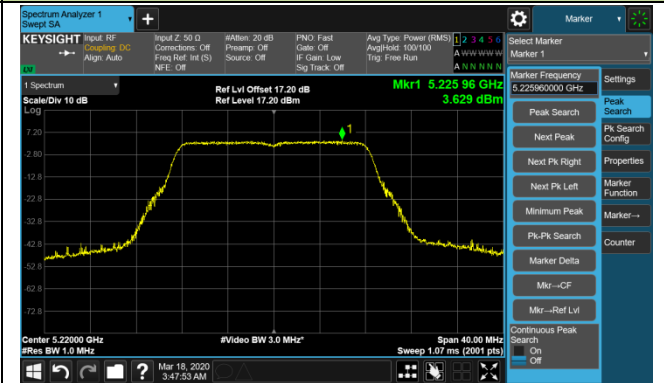

Channel 44 (5220MHz)