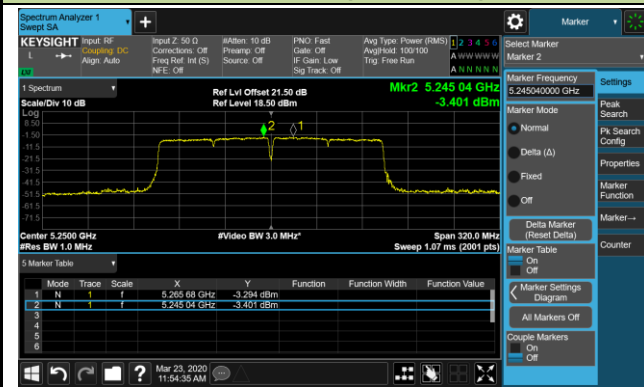

802.11ac-VHT160 Power Spectral Density - Ant 1 / Ant 0 + 1 (Ant 0 + 1 + 2 + 3)

Channel 50 (5250MHz)