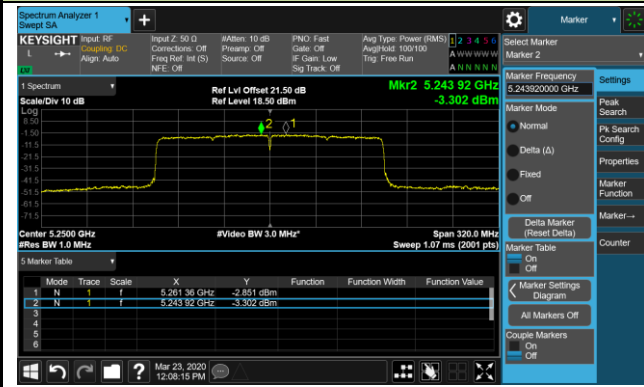

802.11ax-HE160 Power Spectral Density - Ant 0 / Ant 0 + 1 (Ant 0 + 1 + 2 + 3)

Channel 50 (5250MHz)

Channel 114 (5570MHz)

## 802.11a Power Spectral Density - Ant 1 / Ant 0 + 1 + 2 + 3