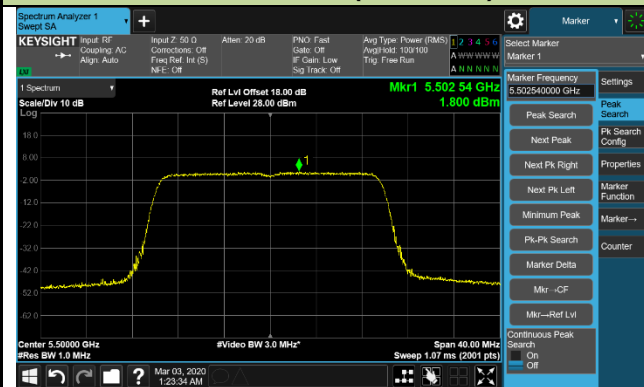

Channel 138 (5690MHz)

Channel 155 (5775MHz)

802.11ac-VHT160 Power Spectral Density - Ant 3 / Ant 0 + 1 (Ant 0 + 1 + 2 + 3)

Channel 50 (5250MHz)

Channel 114 (5570MHz)

802.11ax-HE20 Power Spectral Density - Ant 3 / Ant 0 + 1 + 2 + 3

Channel 36 (5180MHz)

Channel 44 (5220MHz)

Channel 48 (5240MHz)

Channel 52 (5260MHz)

Channel 60 (5300MHz)

Channel 64 (5320MHz)

Channel 100 (5500MHz)

Channel 120 (5600MHz)