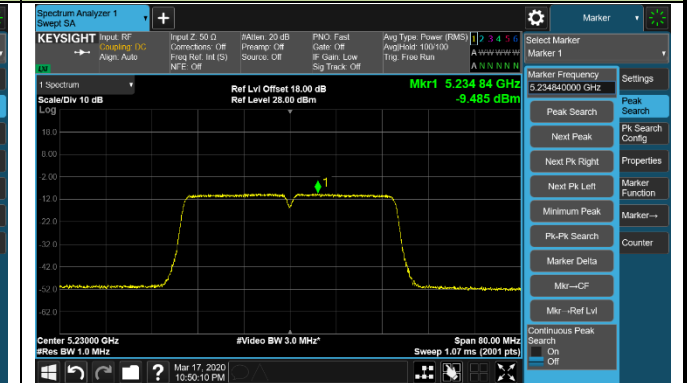

802.11ac-VHT20 Power Spectral Density - Ant 3 / Ant 0 + 1 + 2 + 3

Channel 140 (5700MHz)

Channel 144 (5720MHz)

Channel 149 (5745MHz)

Channel 157 (5785MHz)

Channel 165 (5825MHz)

802.11ac-VHT40 Power Spectral Density - Ant 3 / Ant 0 + 1 + 2 + 3

Channel 38 (5190MHz)

Channel 46 (5230MHz)

Channel 54 (5270MHz)

Channel 62 (5310MHz)

Channel 102 (5510MHz)

Channel 118 (5590MHz)

802.11ac-VHT40 Power Spectral Density - Ant 3 / Ant 0 + 1 + 2 + 3

Channel 134 (5670MHz)