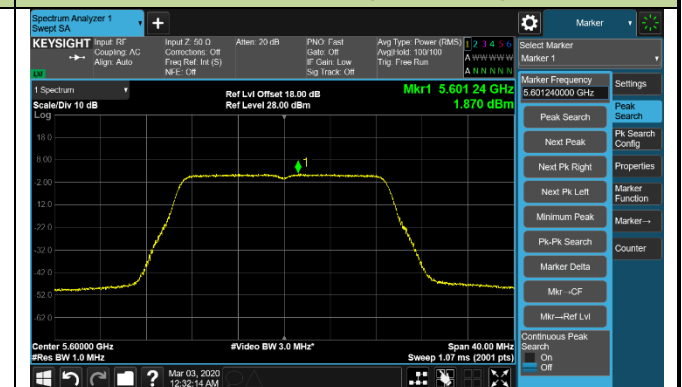

802.11a Power Spectral Density - Ant 3 / Ant 0 + 1 + 2 + 3

Channel 140 (5700MHz)

Channel 144 (5720MHz)

Channel 149 (5745MHz)

Channel 157 (5785MHz)

Channel 165 (5825MHz)

802.11ac-VHT20 Power Spectral Density - Ant 3 / Ant 0 + 1 + 2 + 3

Channel 36 (5180MHz)

Channel 44 (5220MHz)

Channel 48 (5240MHz)

Channel 52 (5260MHz)

Channel 60 (5300MHz)

Channel 64 (5320MHz)

Channel 100 (5500MHz)

Channel 120 (5600MHz)

802.11ac-VHT20 Power Spectral Density - Ant 3 / Ant 0 + 1 + 2 + 3

Channel 140 (5700MHz)

Channel 144 (5720MHz)

Channel 149 (5745MHz)

Channel 157 (5785MHz)

Channel 165 (5825MHz)

802.11ac-VHT40 Power Spectral Density - Ant 3 / Ant 0 + 1 + 2 + 3