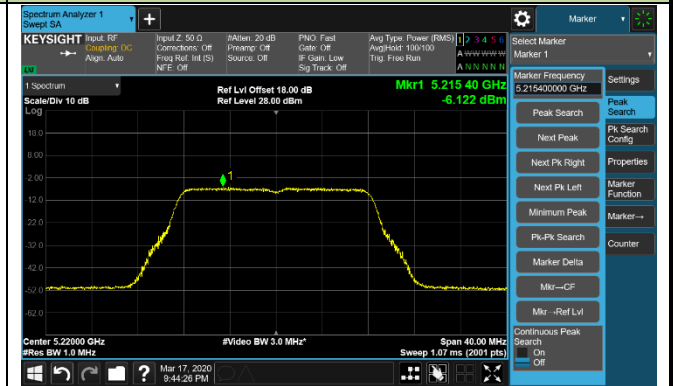

Channel 44 (5220MHz)