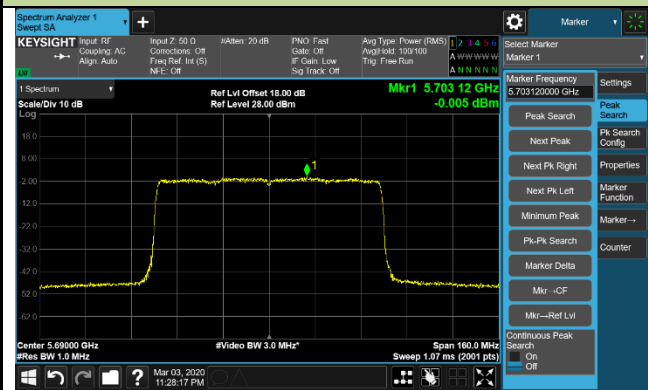

Channel 134 (5670MHz)

Channel 142 (5710MHz)

Channel 151 (5755MHz)

Channel 159 (5795MHz)

802.11ax-HE80 Power Spectral Density - Ant 2 / Ant 0 + 1 + 2 + 3

Channel 42 (5210MHz)

Channel 58 (5290MHz)

Channel 106 (5530MHz)

Channel 122 (5610MHz)

Channel 138 (5690MHz)

Channel 155 (5775MHz)

802.11ax-HE160 Power Spectral Density - Ant 2 / Ant 0 + 1 (Ant 0 + 1 + 2 + 3)

Channel 50 (5250MHz)

Channel 114 (5570MHz)

802.11a Power Spectral Density - Ant 3 / Ant 0 + 1 + 2 + 3