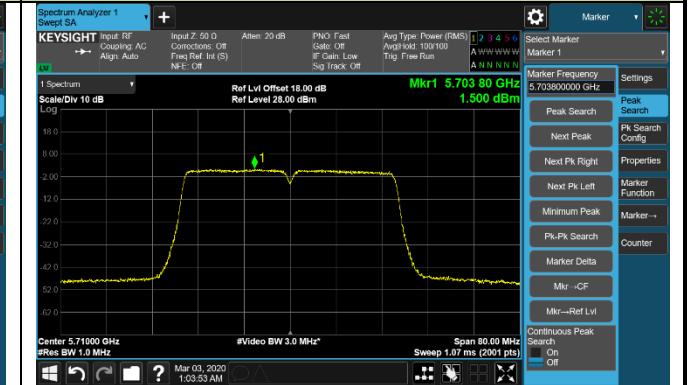

802.11ac-VHT20 Power Spectral Density - Ant 3 / Ant 0 + 1 + 2 + 3

Channel 140 (5700MHz)

Channel 144 (5720MHz)

Channel 149 (5745MHz)

Channel 157 (5785MHz)

Channel 165 (5825MHz)

802.11ac-VHT40 Power Spectral Density - Ant 3 / Ant 0 + 1 + 2 + 3

Channel 38 (5190MHz)

Channel 46 (5230MHz)

Channel 54 (5270MHz)

Channel 62 (5310MHz)

Channel 102 (5510MHz)

Channel 118 (5590MHz)

802.11ac-VHT40 Power Spectral Density - Ant 3 / Ant 0 + 1 + 2 + 3

Channel 134 (5670MHz)

Channel 142 (5710MHz)

Channel 151 (5755MHz)

Channel 159 (5795MHz)

802.11ac-VHT80 Power Spectral Density - Ant 3 / Ant 0 + 1 + 2 + 3

Channel 42 (5210MHz)

Channel 58 (5290MHz)

Channel 106 (5530MHz)

Channel 122 (5610MHz)