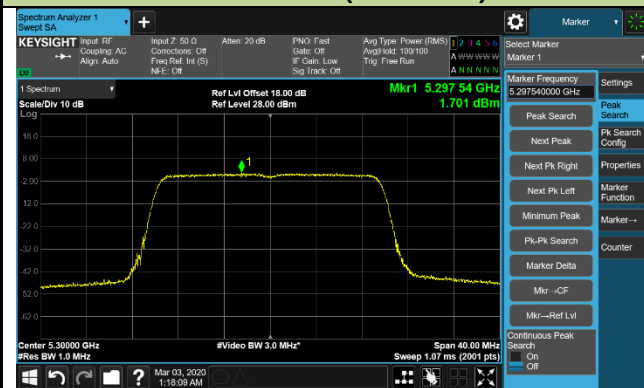

Channel 138 (5690MHz)

Channel 155 (5775MHz)

802.11ac-VHT160 Power Spectral Density - Ant 3 / Ant 0 + 1 (Ant 0 + 1 + 2 + 3)

Channel 50 (5250MHz)

Channel 114 (5570MHz)

802.11ax-HE20 Power Spectral Density - Ant 3 / Ant 0 + 1 + 2 + 3

Channel 36 (5180MHz)

Channel 44 (5220MHz)

Channel 48 (5240MHz)

Channel 52 (5260MHz)

Channel 60 (5300MHz)

Channel 64 (5320MHz)

Channel 100 (5500MHz)

Channel 120 (5600MHz)