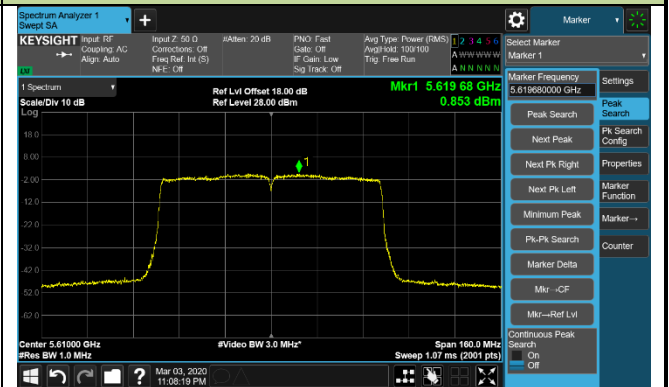

Channel 142 (5710MHz)

Channel 151 (5755MHz)

Channel 159 (5795MHz)

802.11ac-VHT80 Power Spectral Density - Ant 3 / Ant 0 + 1 + 2 + 3

Channel 42 (5210MHz)

Channel 58 (5290MHz)

Channel 106 (5530MHz)

Channel 122 (5610MHz)

Channel 138 (5690MHz)

Channel 155 (5775MHz)

802.11ac-VHT160 Power Spectral Density - Ant 3 / Ant 0 + 1 (Ant 0 + 1 + 2 + 3)

Channel 50 (5250MHz)

Channel 114 (5570MHz)

802.11ax-HE20 Power Spectral Density - Ant 3 / Ant 0 + 1 + 2 + 3