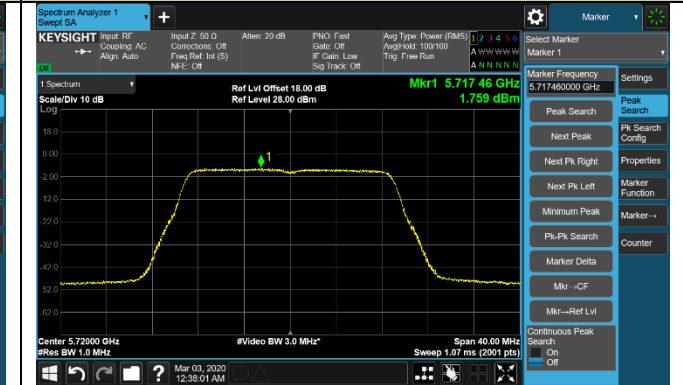

802.11a Power Spectral Density - Ant 3 / Ant 0 + 1 + 2 + 3

Channel 140 (5700MHz)

Channel 144 (5720MHz)

Channel 149 (5745MHz)

Channel 157 (5785MHz)

Channel 165 (5825MHz)

802.11ac-VHT20 Power Spectral Density - Ant 3 / Ant 0 + 1 + 2 + 3

Channel 36 (5180MHz)

Channel 44 (5220MHz)

Channel 48 (5240MHz)

Channel 52 (5260MHz)

Channel 60 (5300MHz)

Channel 64 (5320MHz)

Channel 100 (5500MHz)

Channel 120 (5600MHz)

802.11ac-VHT20 Power Spectral Density - Ant 3 / Ant 0 + 1 + 2 + 3

Channel 140 (5700MHz)

Channel 144 (5720MHz)

Channel 149 (5745MHz)

Channel 157 (5785MHz)

Channel 165 (5825MHz)

802.11ac-VHT40 Power Spectral Density - Ant 3 / Ant 0 + 1 + 2 + 3