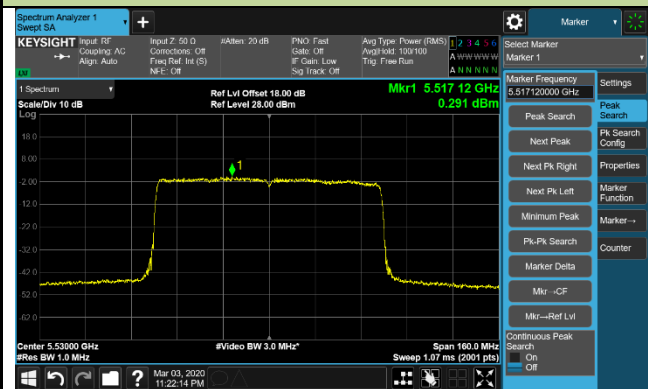

Channel 134 (5670MHz)

Channel 142 (5710MHz)

Channel 151 (5755MHz)

Channel 159 (5795MHz)

802.11ax-HE80 Power Spectral Density - Ant 2 / Ant 0 + 1 + 2 + 3

Channel 42 (5210MHz)

Channel 58 (5290MHz)

Channel 106 (5530MHz)

Channel 122 (5610MHz)

Channel 138 (5690MHz)

Channel 155 (5775MHz)

802.11ax-HE160 Power Spectral Density - Ant 2 / Ant 0 + 1 (Ant 0 + 1 + 2 + 3)

Channel 50 (5250MHz)

Channel 114 (5570MHz)

802.11a Power Spectral Density - Ant 3 / Ant 0 + 1 + 2 + 3