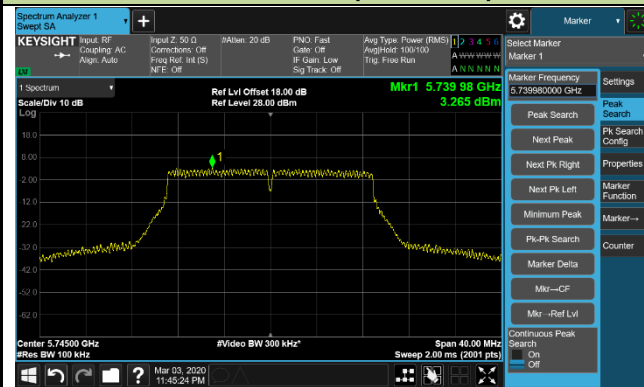

802.11ac-VHT20 Power Spectral Density - Ant 3 / Ant 0 + 1 + 2 + 3

Channel 140 (5700MHz)

Channel 144 (5720MHz)

Channel 149 (5745MHz)

Channel 157 (5785MHz)

Channel 165 (5825MHz)

802.11ac-VHT40 Power Spectral Density - Ant 3 / Ant 0 + 1 + 2 + 3