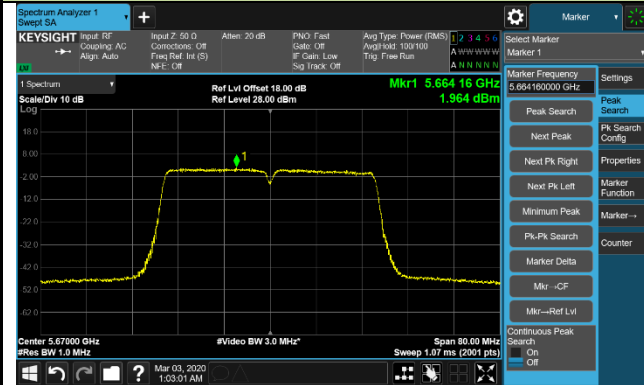

802.11ac-VHT20 Power Spectral Density - Ant 3 / Ant 0 + 1 + 2 + 3

Channel 140 (5700MHz)

Channel 144 (5720MHz)

Channel 149 (5745MHz)

Channel 157 (5785MHz)

Channel 165 (5825MHz)

802.11ac-VHT40 Power Spectral Density - Ant 3 / Ant 0 + 1 + 2 + 3

Channel 38 (5190MHz)

Channel 46 (5230MHz)

Channel 54 (5270MHz)

Channel 62 (5310MHz)

Channel 102 (5510MHz)

Channel 118 (5590MHz)

802.11ac-VHT40 Power Spectral Density - Ant 3 / Ant 0 + 1 + 2 + 3

Channel 134 (5670MHz)

Channel 142 (5710MHz)

Channel 151 (5755MHz)

Channel 159 (5795MHz)

802.11ac-VHT80 Power Spectral Density - Ant 3 / Ant 0 + 1 + 2 + 3

Channel 42 (5210MHz)

Channel 58 (5290MHz)

Channel 106 (5530MHz)

Channel 122 (5610MHz)