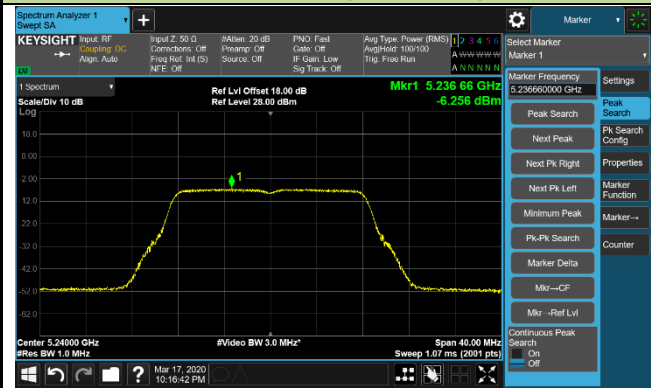

Channel 48 (5240MHz)