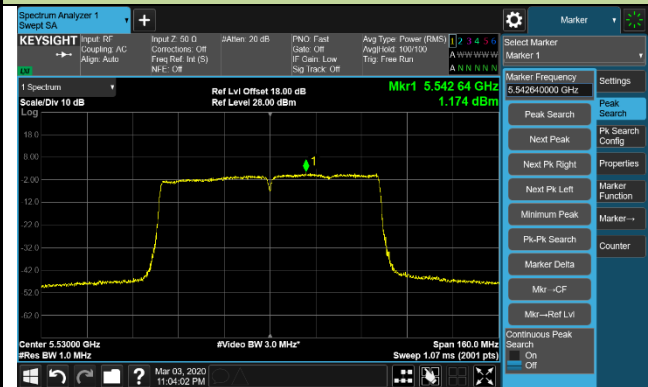

Channel 142 (5710MHz)

Channel 151 (5755MHz)

Channel 159 (5795MHz)

802.11ac-VHT80 Power Spectral Density - Ant 3 / Ant 0 + 1 + 2 + 3

Channel 42 (5210MHz)

Channel 58 (5290MHz)

Channel 106 (5530MHz)

Channel 122 (5610MHz)

Channel 138 (5690MHz)

Channel 155 (5775MHz)

802.11ac-VHT160 Power Spectral Density - Ant 3 / Ant 0 + 1 (Ant 0 + 1 + 2 + 3)

Channel 50 (5250MHz)

Channel 114 (5570MHz)

802.11ax-HE20 Power Spectral Density - Ant 3 / Ant 0 + 1 + 2 + 3