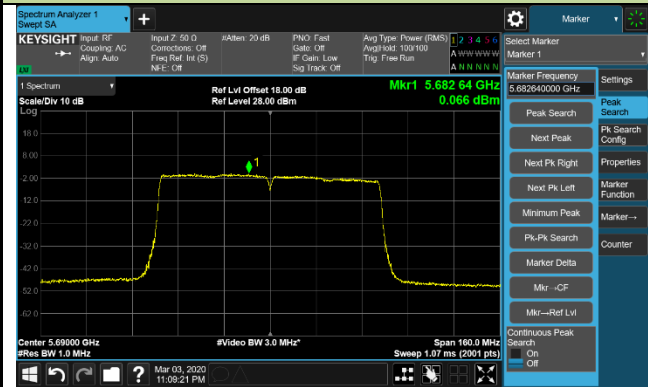

Channel 142 (5710MHz)

Channel 151 (5755MHz)

Channel 159 (5795MHz)

802.11ac-VHT80 Power Spectral Density - Ant 3 / Ant 0 + 1 + 2 + 3

Channel 42 (5210MHz)

Channel 58 (5290MHz)

Channel 106 (5530MHz)

Channel 122 (5610MHz)

Channel 138 (5690MHz)

Channel 155 (5775MHz)

802.11ac-VHT160 Power Spectral Density - Ant 3 / Ant 0 + 1 (Ant 0 + 1 + 2 + 3)

Channel 50 (5250MHz)

Channel 114 (5570MHz)

802.11ax-HE20 Power Spectral Density - Ant 3 / Ant 0 + 1 + 2 + 3