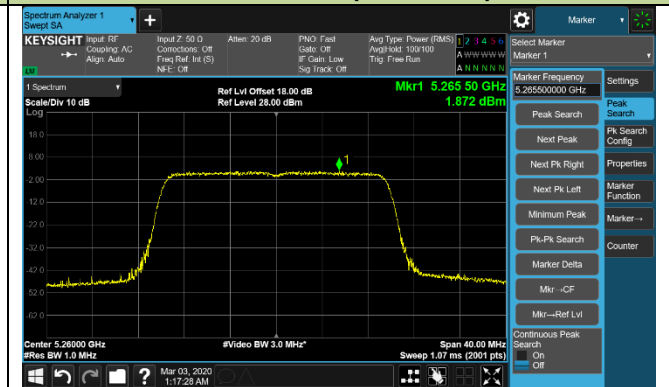

Channel 138 (5690MHz)

Channel 155 (5775MHz)

802.11ac-VHT160 Power Spectral Density - Ant 3 / Ant 0 + 1 (Ant 0 + 1 + 2 + 3)

Channel 50 (5250MHz)

Channel 114 (5570MHz)

802.11ax-HE20 Power Spectral Density - Ant 3 / Ant 0 + 1 + 2 + 3

Channel 36 (5180MHz)

Channel 44 (5220MHz)

Channel 48 (5240MHz)

Channel 52 (5260MHz)

Channel 60 (5300MHz)

Channel 64 (5320MHz)

Channel 100 (5500MHz)

Channel 120 (5600MHz)