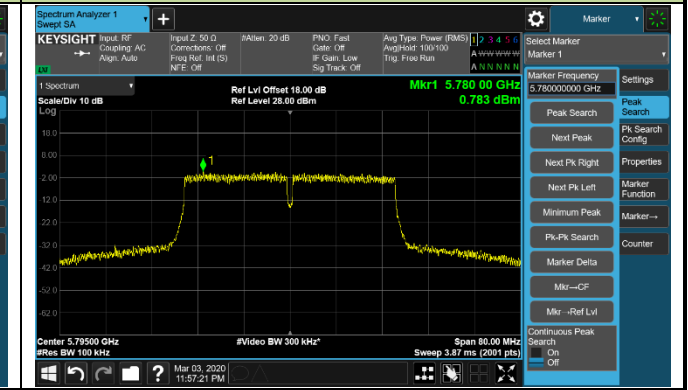

802.11ac-VHT20 Power Spectral Density - Ant 3 / Ant 0 + 1 + 2 + 3

Channel 140 (5700MHz)

Channel 144 (5720MHz)

Channel 149 (5745MHz)

Channel 157 (5785MHz)

Channel 165 (5825MHz)

802.11ac-VHT40 Power Spectral Density - Ant 3 / Ant 0 + 1 + 2 + 3

Channel 38 (5190MHz)

Channel 46 (5230MHz)

Channel 54 (5270MHz)

Channel 62 (5310MHz)

Channel 102 (5510MHz)

Channel 118 (5590MHz)

802.11ac-VHT40 Power Spectral Density - Ant 3 / Ant 0 + 1 + 2 + 3

Channel 134 (5670MHz)

Channel 142 (5710MHz)

Channel 151 (5755MHz)

Channel 159 (5795MHz)

802.11ac-VHT80 Power Spectral Density - Ant 3 / Ant 0 + 1 + 2 + 3

Channel 42 (5210MHz)

Channel 58 (5290MHz)

Channel 106 (5530MHz)

Channel 122 (5610MHz)