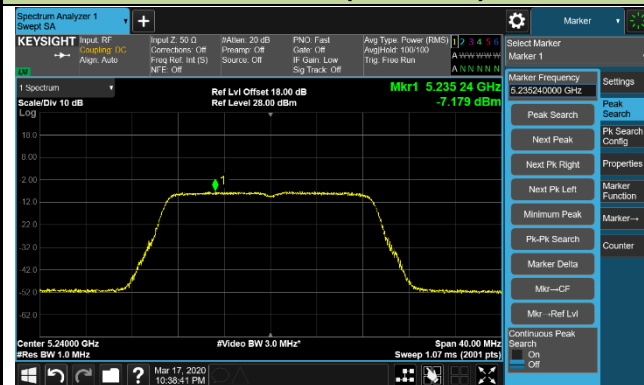

Channel 48 (5240MHz)