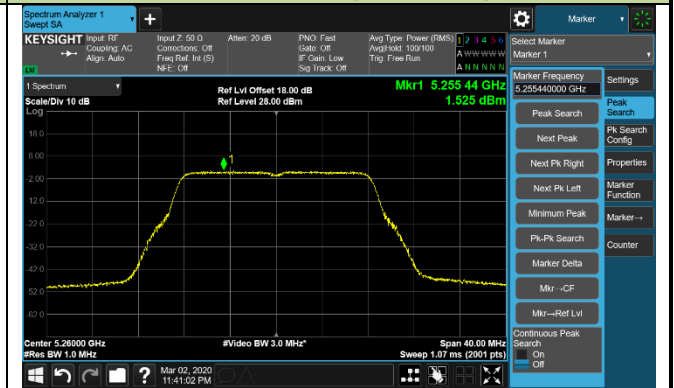

Channel 122 (5610MHz)

Channel 138 (5690MHz)

Channel 155 (5775MHz)

802.11ax-HE160 Power Spectral Density - Ant 2 / Ant 0 + 1 (Ant 0 + 1 + 2 + 3)

Channel 50 (5250MHz)

Channel 114 (5570MHz)

802.11a Power Spectral Density - Ant 3 / Ant 0 + 1 + 2 + 3

Channel 36 (5180MHz)

Channel 44 (5220MHz)

Channel 48 (5240MHz)

Channel 52 (5260MHz)

Channel 60 (5300MHz)

Channel 64 (5320MHz)

Channel 100 (5500MHz)

Channel 120 (5600MHz)

802.11a Power Spectral Density - Ant 3 / Ant 0 + 1 + 2 + 3

Channel 140 (5700MHz)

Channel 144 (5720MHz)

Channel 149 (5745MHz)

Channel 157 (5785MHz)

Channel 165 (5825MHz)

802.11ac-VHT20 Power Spectral Density - Ant 3 / Ant 0 + 1 + 2 + 3