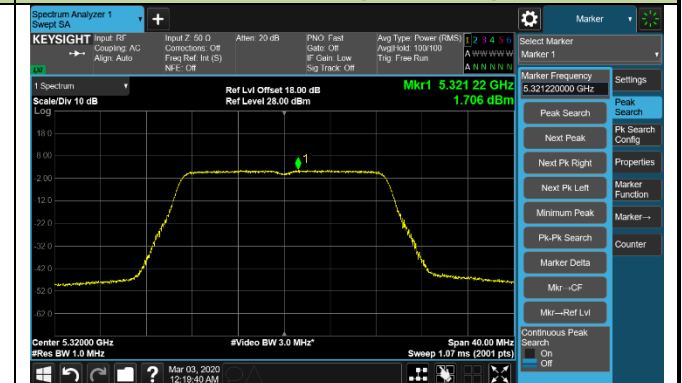

802.11a Power Spectral Density - Ant 3 / Ant 0 + 1 + 2 + 3

Channel 140 (5700MHz)

Channel 144 (5720MHz)

Channel 149 (5745MHz)

Channel 157 (5785MHz)

Channel 165 (5825MHz)

802.11ac-VHT20 Power Spectral Density - Ant 3 / Ant 0 + 1 + 2 + 3

Channel 36 (5180MHz)

Channel 44 (5220MHz)

Channel 48 (5240MHz)

Channel 52 (5260MHz)

Channel 60 (5300MHz)

Channel 64 (5320MHz)

Channel 100 (5500MHz)

Channel 120 (5600MHz)

802.11ac-VHT20 Power Spectral Density - Ant 3 / Ant 0 + 1 + 2 + 3

Channel 140 (5700MHz)

Channel 144 (5720MHz)

Channel 149 (5745MHz)

Channel 157 (5785MHz)

Channel 165 (5825MHz)

802.11ac-VHT40 Power Spectral Density - Ant 3 / Ant 0 + 1 + 2 + 3