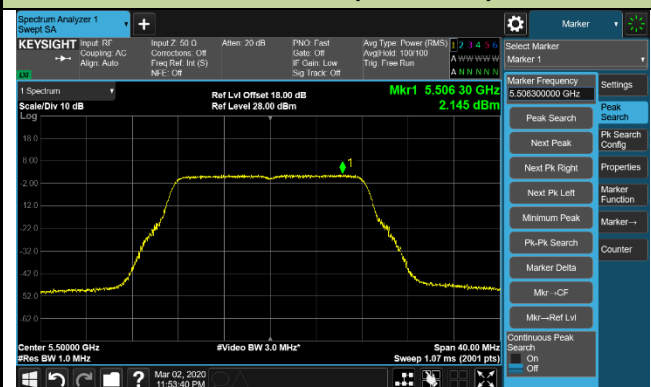

Channel 36 (5180MHz)

Channel 44 (5220MHz)

Channel 48 (5240MHz)

Channel 52 (5260MHz)

Channel 60 (5300MHz)

Channel 64 (5320MHz)

Channel 100 (5500MHz)

Channel 120 (5600MHz)

802.11a Power Spectral Density - Ant 3 / Ant 0 + 1 + 2 + 3

Channel 140 (5700MHz)

Channel 144 (5720MHz)

Channel 149 (5745MHz)

Channel 157 (5785MHz)

Channel 165 (5825MHz)

802.11ac-VHT20 Power Spectral Density - Ant 3 / Ant 0 + 1 + 2 + 3