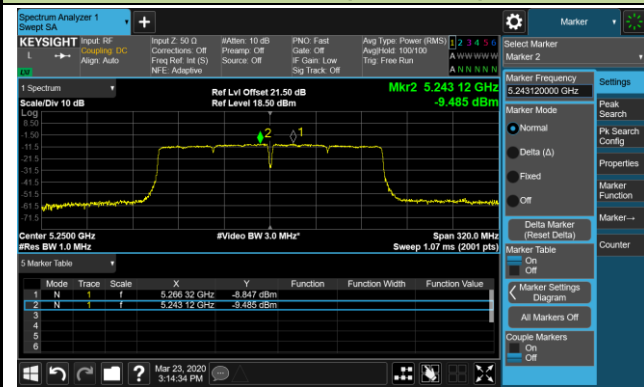

Channel 142 (5710MHz)

Channel 151 (5755MHz)

Channel 159 (5795MHz)

802.11ac-VHT80 Power Spectral Density - Ant 3 / Ant 0 + 1 + 2 + 3

Channel 42 (5210MHz)

Channel 58 (5290MHz)

Channel 106 (5530MHz)

Channel 122 (5610MHz)

Channel 138 (5690MHz)

Channel 155 (5775MHz)

802.11ac-VHT160 Power Spectral Density - Ant 3 / Ant 0 + 1 (Ant 0 + 1 + 2 + 3)

Channel 50 (5250MHz)

Channel 114 (5570MHz)

802.11ax-HE20 Power Spectral Density - Ant 3 / Ant 0 + 1 + 2 + 3