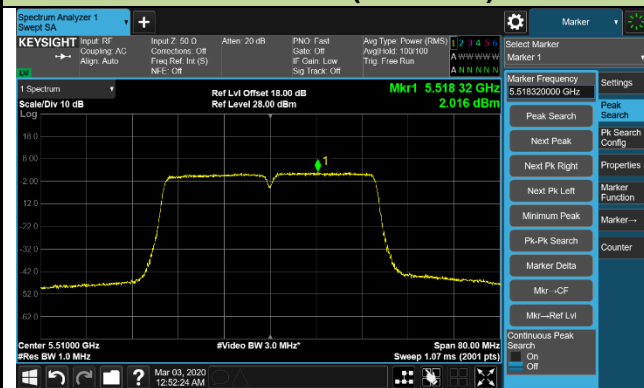

802.11ac-VHT20 Power Spectral Density - Ant 3 / Ant 0 + 1 + 2 + 3

Channel 140 (5700MHz)

Channel 144 (5720MHz)

Channel 149 (5745MHz)

Channel 157 (5785MHz)

Channel 165 (5825MHz)

802.11ac-VHT40 Power Spectral Density - Ant 3 / Ant 0 + 1 + 2 + 3

Channel 38 (5190MHz)

Channel 46 (5230MHz)

Channel 54 (5270MHz)

Channel 62 (5310MHz)

Channel 102 (5510MHz)

Channel 118 (5590MHz)

802.11ac-VHT40 Power Spectral Density - Ant 3 / Ant 0 + 1 + 2 + 3

Channel 134 (5670MHz)

Channel 142 (5710MHz)

Channel 151 (5755MHz)

Channel 159 (5795MHz)

802.11ac-VHT80 Power Spectral Density - Ant 3 / Ant 0 + 1 + 2 + 3

Channel 42 (5210MHz)

Channel 58 (5290MHz)

Channel 106 (5530MHz)

Channel 122 (5610MHz)