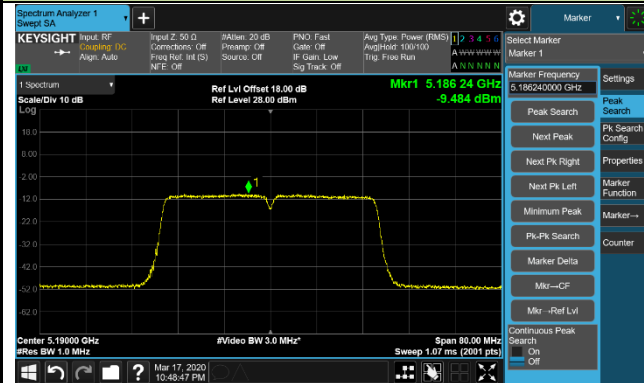

802.11ac-VHT20 Power Spectral Density - Ant 3 / Ant 0 + 1 + 2 + 3

Channel 140 (5700MHz)

Channel 144 (5720MHz)

Channel 149 (5745MHz)

Channel 157 (5785MHz)

Channel 165 (5825MHz)

802.11ac-VHT40 Power Spectral Density - Ant 3 / Ant 0 + 1 + 2 + 3

Channel 38 (5190MHz)

Channel 46 (5230MHz)

Channel 54 (5270MHz)

Channel 62 (5310MHz)

Channel 102 (5510MHz)

Channel 118 (5590MHz)

802.11ac-VHT40 Power Spectral Density - Ant 3 / Ant 0 + 1 + 2 + 3

Channel 134 (5670MHz)