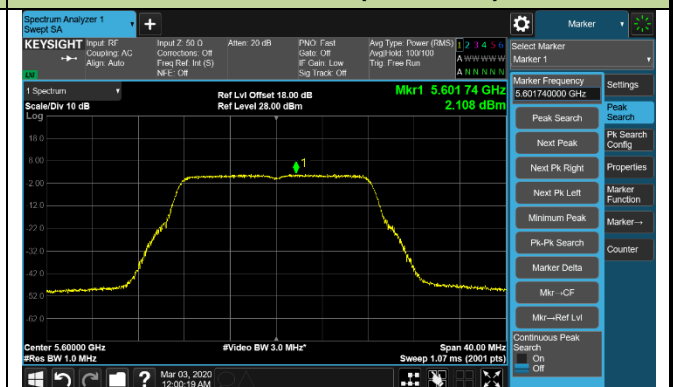

Channel 122 (5610MHz)

Channel 138 (5690MHz)

Channel 155 (5775MHz)

802.11ax-HE160 Power Spectral Density - Ant 2 / Ant 0 + 1 (Ant 0 + 1 + 2 + 3)

Channel 50 (5250MHz)

Channel 114 (5570MHz)

802.11a Power Spectral Density - Ant 3 / Ant 0 + 1 + 2 + 3

Channel 36 (5180MHz)

Channel 44 (5220MHz)

Channel 48 (5240MHz)

Channel 52 (5260MHz)

Channel 60 (5300MHz)

Channel 64 (5320MHz)

Channel 100 (5500MHz)

Channel 120 (5600MHz)

802.11a Power Spectral Density - Ant 3 / Ant 0 + 1 + 2 + 3

Channel 140 (5700MHz)

Channel 144 (5720MHz)

Channel 149 (5745MHz)

Channel 157 (5785MHz)

Channel 165 (5825MHz)

802.11ac-VHT20 Power Spectral Density - Ant 3 / Ant 0 + 1 + 2 + 3