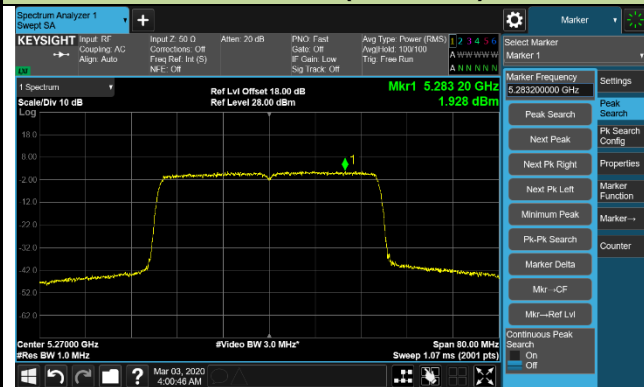

802.11ax-HE40 Power Spectral Density - Ant 2 / Ant 0 + 1 + 2 + 3

Channel 38 (5190MHz)

Channel 46 (5230MHz)

Channel 54 (5270MHz)

Channel 62 (5310MHz)

Channel 102 (5510MHz)

Channel 118 (5590MHz)

802.11ax-HE40 Power Spectral Density - Ant 2 / Ant 0 + 1 + 2 + 3

Channel 134 (5670MHz)

Channel 142 (5710MHz)

Channel 151 (5755MHz)

Channel 159 (5795MHz)

802.11ax-HE80 Power Spectral Density - Ant 2 / Ant 0 + 1 + 2 + 3

Channel 42 (5210MHz)

Channel 58 (5290MHz)

Channel 106 (5530MHz)