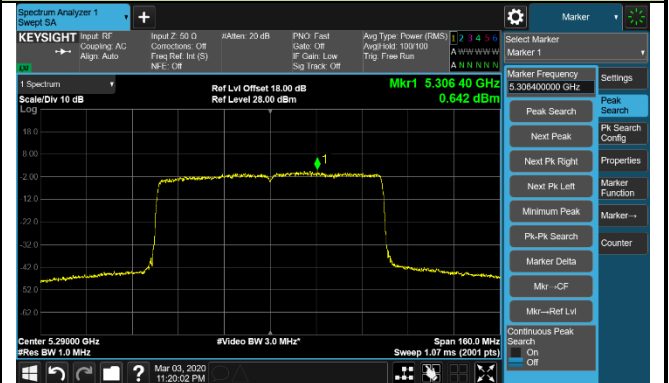

Channel 134 (5670MHz)

Channel 142 (5710MHz)

Channel 151 (5755MHz)

Channel 159 (5795MHz)

802.11ax-HE80 Power Spectral Density - Ant 2 / Ant 0 + 1 + 2 + 3

Channel 42 (5210MHz)

Channel 58 (5290MHz)

Channel 106 (5530MHz)

Channel 122 (5610MHz)

Channel 138 (5690MHz)

Channel 155 (5775MHz)

802.11ax-HE160 Power Spectral Density - Ant 2 / Ant 0 + 1 (Ant 0 + 1 + 2 + 3)

Channel 50 (5250MHz)

Channel 114 (5570MHz)

802.11a Power Spectral Density - Ant 3 / Ant 0 + 1 + 2 + 3