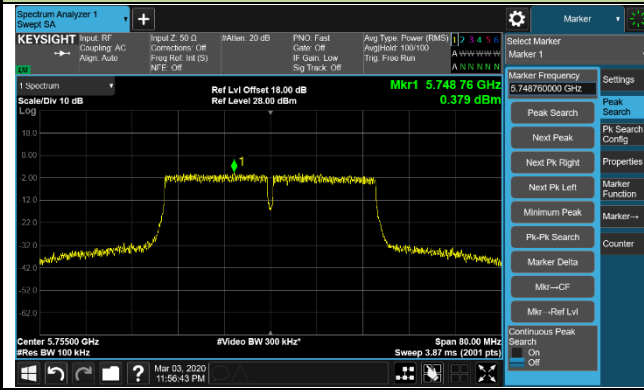

802.11ac-VHT20 Power Spectral Density - Ant 3 / Ant 0 + 1 + 2 + 3

Channel 140 (5700MHz)

Channel 144 (5720MHz)

Channel 149 (5745MHz)

Channel 157 (5785MHz)

Channel 165 (5825MHz)

802.11ac-VHT40 Power Spectral Density - Ant 3 / Ant 0 + 1 + 2 + 3

Channel 38 (5190MHz)

Channel 46 (5230MHz)

Channel 54 (5270MHz)

Channel 62 (5310MHz)

Channel 102 (5510MHz)

Channel 118 (5590MHz)

802.11ac-VHT40 Power Spectral Density - Ant 3 / Ant 0 + 1 + 2 + 3

Channel 134 (5670MHz)

Channel 142 (5710MHz)

Channel 151 (5755MHz)

Channel 159 (5795MHz)

802.11ac-VHT80 Power Spectral Density - Ant 3 / Ant 0 + 1 + 2 + 3

Channel 42 (5210MHz)

Channel 58 (5290MHz)

Channel 106 (5530MHz)

Channel 122 (5610MHz)