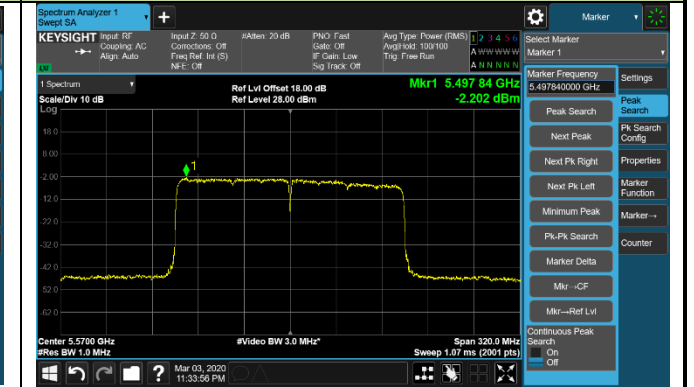

Channel 134 (5670MHz)

Channel 142 (5710MHz)

Channel 151 (5755MHz)

Channel 159 (5795MHz)

802.11ax-HE80 Power Spectral Density - Ant 2 / Ant 0 + 1 + 2 + 3

Channel 42 (5210MHz)

Channel 58 (5290MHz)

Channel 106 (5530MHz)

Channel 122 (5610MHz)

Channel 138 (5690MHz)

Channel 155 (5775MHz)

802.11ax-HE160 Power Spectral Density - Ant 2 / Ant 0 + 1 (Ant 0 + 1 + 2 + 3)

Channel 50 (5250MHz)

Channel 114 (5570MHz)

802.11a Power Spectral Density - Ant 3 / Ant 0 + 1 + 2 + 3