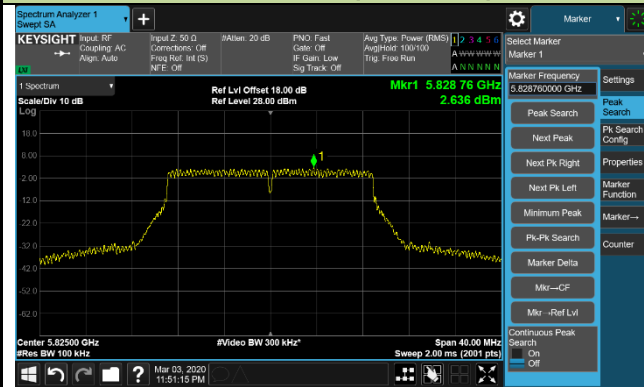

802.11ac-VHT20 Power Spectral Density - Ant 3 / Ant 0 + 1 + 2 + 3

Channel 140 (5700MHz)

Channel 144 (5720MHz)

Channel 149 (5745MHz)

Channel 157 (5785MHz)

Channel 165 (5825MHz)

802.11ac-VHT40 Power Spectral Density - Ant 3 / Ant 0 + 1 + 2 + 3