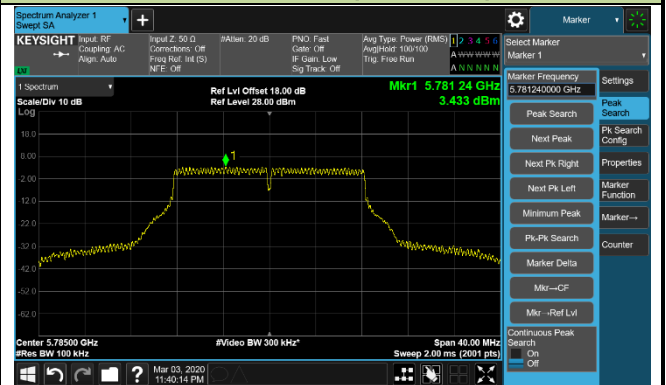

802.11a Power Spectral Density - Ant 3 / Ant 0 + 1 + 2 + 3

Channel 140 (5700MHz)

Channel 144 (5720MHz)

Channel 149 (5745MHz)

Channel 157 (5785MHz)

Channel 165 (5825MHz)

802.11ac-VHT20 Power Spectral Density - Ant 3 / Ant 0 + 1 + 2 + 3