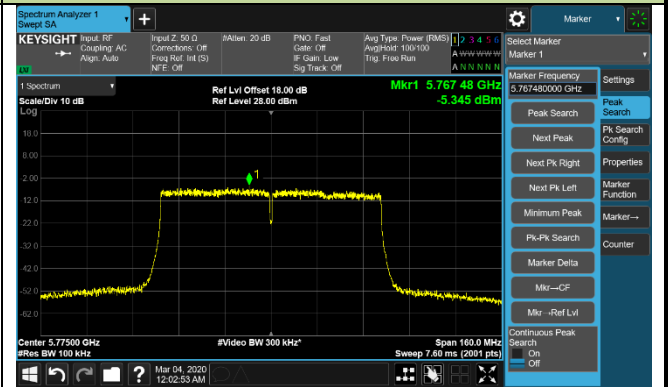

Channel 142 (5710MHz)

Channel 151 (5755MHz)

Channel 159 (5795MHz)

802.11ac-VHT80 Power Spectral Density - Ant 3 / Ant 0 + 1 + 2 + 3

Channel 42 (5210MHz)

Channel 58 (5290MHz)

Channel 106 (5530MHz)

Channel 122 (5610MHz)

Channel 138 (5690MHz)

Channel 155 (5775MHz)

802.11ac-VHT160 Power Spectral Density - Ant 3 / Ant 0 + 1 (Ant 0 + 1 + 2 + 3)

Channel 50 (5250MHz)

Channel 114 (5570MHz)

802.11ax-HE20 Power Spectral Density - Ant 3 / Ant 0 + 1 + 2 + 3