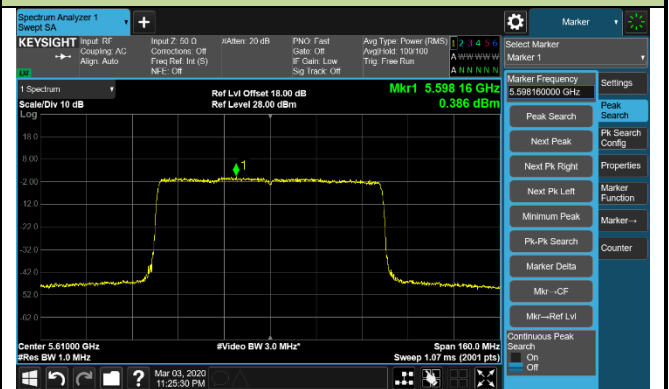

Channel 134 (5670MHz)

Channel 142 (5710MHz)

Channel 151 (5755MHz)

Channel 159 (5795MHz)

802.11ax-HE80 Power Spectral Density - Ant 2 / Ant 0 + 1 + 2 + 3

Channel 42 (5210MHz)

Channel 58 (5290MHz)

Channel 106 (5530MHz)

Channel 122 (5610MHz)

Channel 138 (5690MHz)

Channel 155 (5775MHz)

802.11ax-HE160 Power Spectral Density - Ant 2 / Ant 0 + 1 (Ant 0 + 1 + 2 + 3)

Channel 50 (5250MHz)

Channel 114 (5570MHz)

802.11a Power Spectral Density - Ant 3 / Ant 0 + 1 + 2 + 3