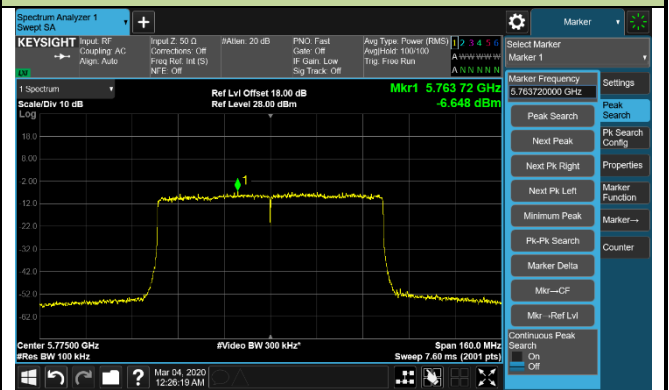

Channel 134 (5670MHz)

Channel 142 (5710MHz)

Channel 151 (5755MHz)

Channel 159 (5795MHz)

802.11ax-HE80 Power Spectral Density - Ant 2 / Ant 0 + 1 + 2 + 3

Channel 42 (5210MHz)

Channel 58 (5290MHz)

Channel 106 (5530MHz)

Channel 122 (5610MHz)

Channel 138 (5690MHz)

Channel 155 (5775MHz)

802.11ax-HE160 Power Spectral Density - Ant 2 / Ant 0 + 1 (Ant 0 + 1 + 2 + 3)

Channel 50 (5250MHz)

Channel 114 (5570MHz)

802.11a Power Spectral Density - Ant 3 / Ant 0 + 1 + 2 + 3