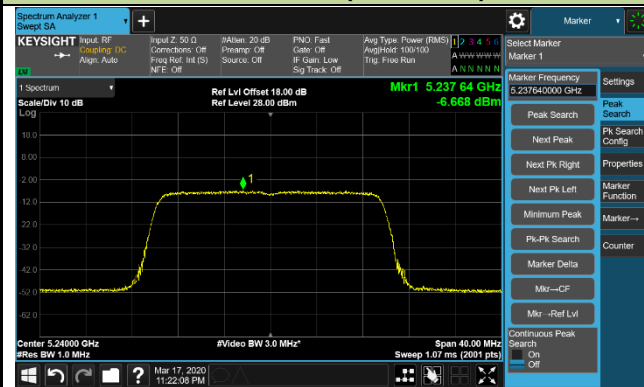

Channel 48 (5240MHz)