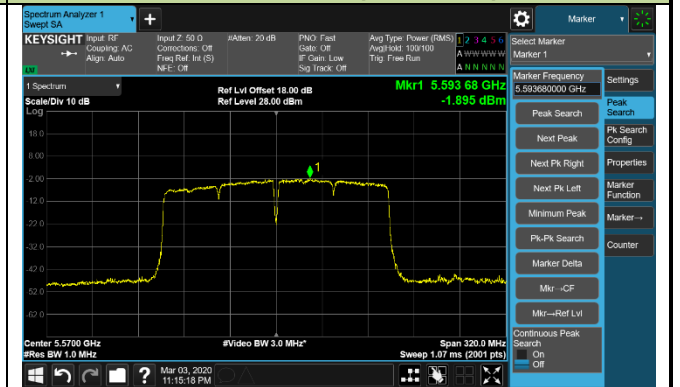

Channel 142 (5710MHz)

Channel 151 (5755MHz)

Channel 159 (5795MHz)

802.11ac-VHT80 Power Spectral Density - Ant 3 / Ant 0 + 1 + 2 + 3

Channel 42 (5210MHz)

Channel 58 (5290MHz)

Channel 106 (5530MHz)

Channel 122 (5610MHz)

Channel 138 (5690MHz)

Channel 155 (5775MHz)

802.11ac-VHT160 Power Spectral Density - Ant 3 / Ant 0 + 1 (Ant 0 + 1 + 2 + 3)

Channel 50 (5250MHz)

Channel 114 (5570MHz)

802.11ax-HE20 Power Spectral Density - Ant 3 / Ant 0 + 1 + 2 + 3