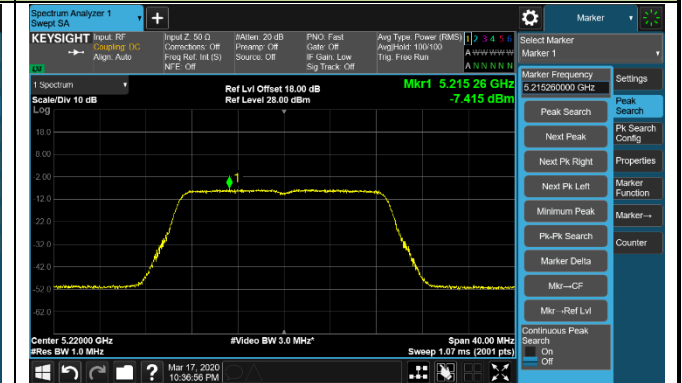

802.11a Power Spectral Density - Ant 3 / Ant 0 + 1 + 2 + 3

Channel 140 (5700MHz)

Channel 144 (5720MHz)

Channel 149 (5745MHz)

Channel 157 (5785MHz)

Channel 165 (5825MHz)

802.11ac-VHT20 Power Spectral Density - Ant 3 / Ant 0 + 1 + 2 + 3

Channel 36 (5180MHz)

Channel 44 (5220MHz)

Channel 48 (5240MHz)

Channel 52 (5260MHz)

Channel 60 (5300MHz)

Channel 64 (5320MHz)

Channel 100 (5500MHz)

Channel 120 (5600MHz)