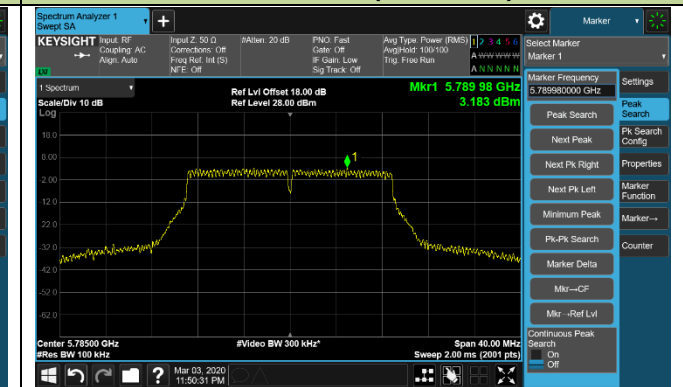

802.11ac-VHT20 Power Spectral Density - Ant 3 / Ant 0 + 1 + 2 + 3

Channel 140 (5700MHz)

Channel 144 (5720MHz)

Channel 149 (5745MHz)

Channel 157 (5785MHz)

Channel 165 (5825MHz)

802.11ac-VHT40 Power Spectral Density - Ant 3 / Ant 0 + 1 + 2 + 3