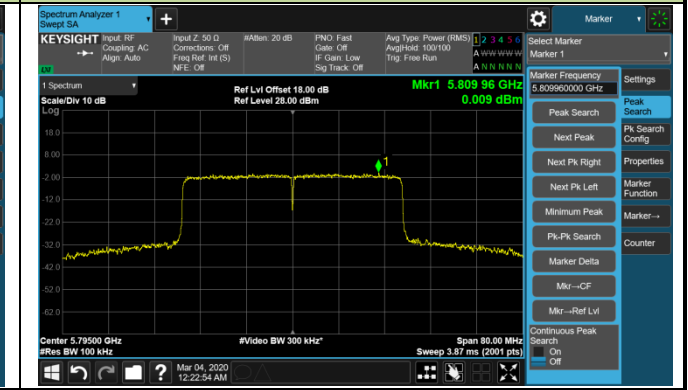

Channel 134 (5670MHz)

Channel 142 (5710MHz)

Channel 151 (5755MHz)

Channel 159 (5795MHz)

802.11ax-HE80 Power Spectral Density - Ant 2 / Ant 0 + 1 + 2 + 3

Channel 42 (5210MHz)

Channel 58 (5290MHz)

Channel 106 (5530MHz)

Channel 122 (5610MHz)

Channel 138 (5690MHz)

Channel 155 (5775MHz)

802.11ax-HE160 Power Spectral Density - Ant 2 / Ant 0 + 1 (Ant 0 + 1 + 2 + 3)

Channel 50 (5250MHz)

Channel 114 (5570MHz)

802.11a Power Spectral Density - Ant 3 / Ant 0 + 1 + 2 + 3