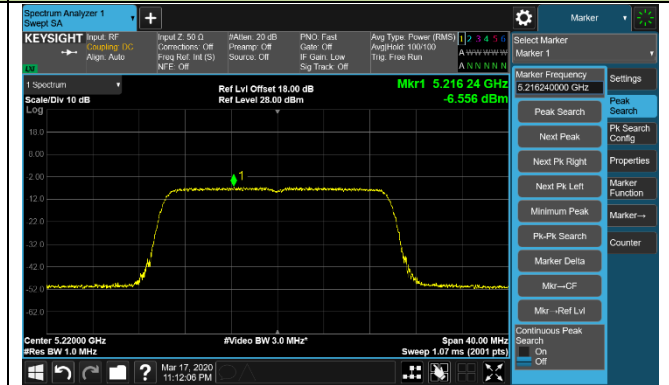

Channel 44 (5220MHz)