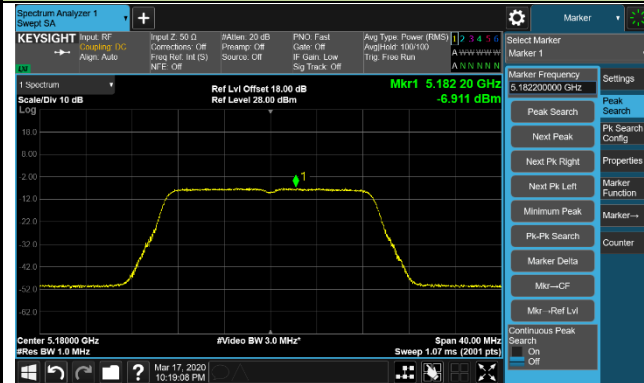

802.11ac-VHT20 Power Spectral Density - Ant 3 / Ant 0 + 1 + 2 + 3

Channel 36 (5180MHz)