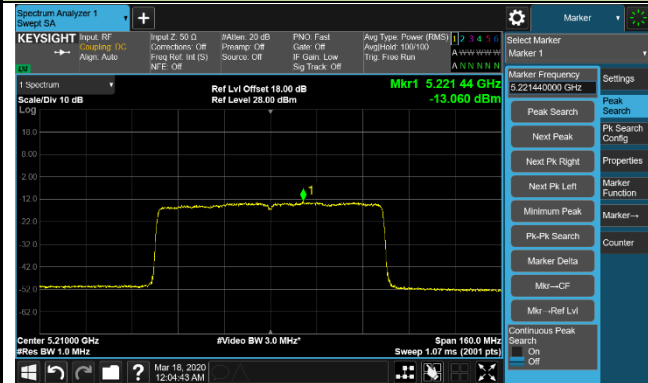

Channel 134 (5670MHz)

Channel 142 (5710MHz)

Channel 151 (5755MHz)

Channel 159 (5795MHz)

802.11ax-HE80 Power Spectral Density - Ant 2 / Ant 0 + 1 + 2 + 3

Channel 42 (5210MHz)

Channel 58 (5290MHz)

Channel 106 (5530MHz)

Channel 122 (5610MHz)

Channel 138 (5690MHz)

Channel 155 (5775MHz)

802.11ax-HE160 Power Spectral Density - Ant 2 / Ant 0 + 1 (Ant 0 + 1 + 2 + 3)

Channel 50 (5250MHz)

Channel 114 (5570MHz)

802.11a Power Spectral Density - Ant 3 / Ant 0 + 1 + 2 + 3