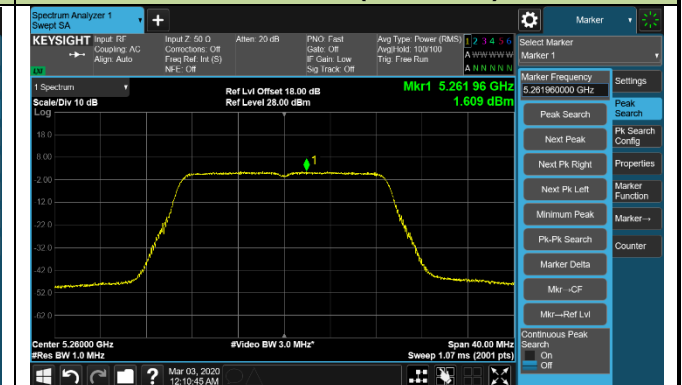

802.11a Power Spectral Density - Ant 3 / Ant 0 + 1 + 2 + 3

Channel 140 (5700MHz)

Channel 144 (5720MHz)

Channel 149 (5745MHz)

Channel 157 (5785MHz)

Channel 165 (5825MHz)

802.11ac-VHT20 Power Spectral Density - Ant 3 / Ant 0 + 1 + 2 + 3

Channel 36 (5180MHz)

Channel 44 (5220MHz)

Channel 48 (5240MHz)

Channel 52 (5260MHz)

Channel 60 (5300MHz)

Channel 64 (5320MHz)

Channel 100 (5500MHz)

Channel 120 (5600MHz)

802.11ac-VHT20 Power Spectral Density - Ant 3 / Ant 0 + 1 + 2 + 3

Channel 140 (5700MHz)

Channel 144 (5720MHz)

Channel 149 (5745MHz)

Channel 157 (5785MHz)

Channel 165 (5825MHz)

802.11ac-VHT40 Power Spectral Density - Ant 3 / Ant 0 + 1 + 2 + 3