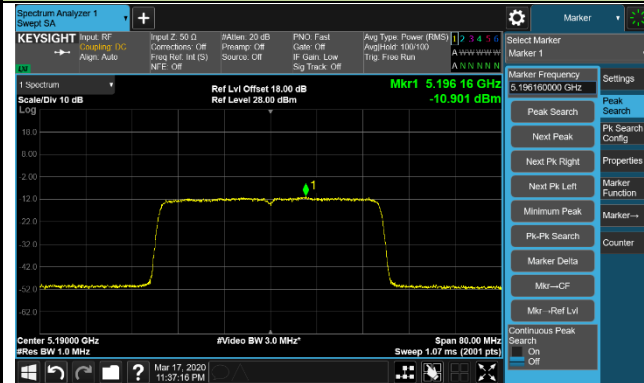

802.11ax-HE40 Power Spectral Density - Ant 2 / Ant 0 + 1 + 2 + 3

Channel 38 (5190MHz)

Channel 46 (5230MHz)

Channel 54 (5270MHz)

Channel 62 (5310MHz)

Channel 102 (5510MHz)

Channel 118 (5590MHz)

802.11ax-HE40 Power Spectral Density - Ant 2 / Ant 0 + 1 + 2 + 3

Channel 134 (5670MHz)

Channel 142 (5710MHz)

Channel 151 (5755MHz)

Channel 159 (5795MHz)

802.11ax-HE80 Power Spectral Density - Ant 2 / Ant 0 + 1 + 2 + 3

Channel 42 (5210MHz)

Channel 58 (5290MHz)

Channel 106 (5530MHz)