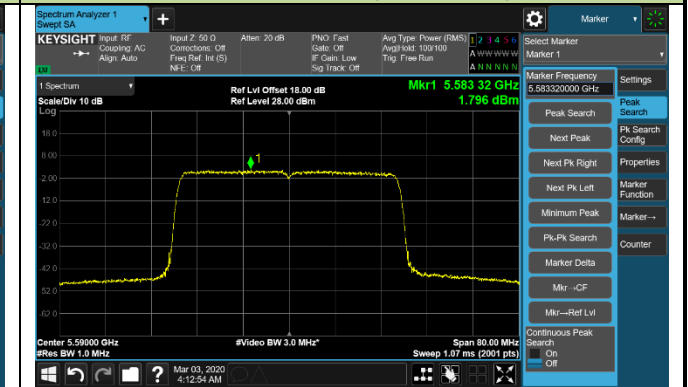

802.11ax-HE40 Power Spectral Density - Ant 2 / Ant 0 + 1 + 2 + 3

Channel 38 (5190MHz)

Channel 46 (5230MHz)

Channel 54 (5270MHz)

Channel 62 (5310MHz)

Channel 102 (5510MHz)

Channel 118 (5590MHz)

802.11ax-HE40 Power Spectral Density - Ant 2 / Ant 0 + 1 + 2 + 3

Channel 134 (5670MHz)

Channel 142 (5710MHz)

Channel 151 (5755MHz)

Channel 159 (5795MHz)

802.11ax-HE80 Power Spectral Density - Ant 2 / Ant 0 + 1 + 2 + 3

Channel 42 (5210MHz)

Channel 58 (5290MHz)

Channel 106 (5530MHz)