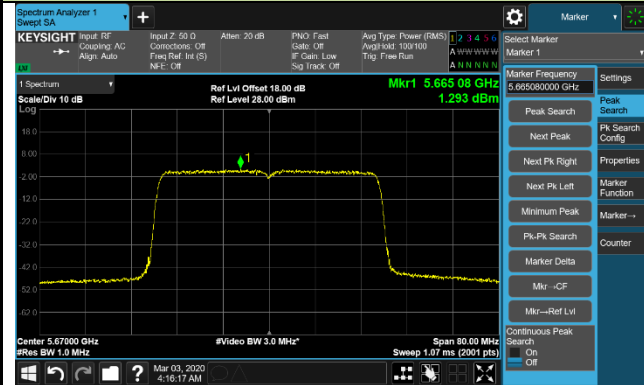

802.11ax-HE40 Power Spectral Density - Ant 2 / Ant 0 + 1 + 2 + 3

Channel 38 (5190MHz)

Channel 46 (5230MHz)

Channel 54 (5270MHz)

Channel 62 (5310MHz)

Channel 102 (5510MHz)

Channel 118 (5590MHz)

802.11ax-HE40 Power Spectral Density - Ant 2 / Ant 0 + 1 + 2 + 3

Channel 134 (5670MHz)

Channel 142 (5710MHz)

Channel 151 (5755MHz)

Channel 159 (5795MHz)

802.11ax-HE80 Power Spectral Density - Ant 2 / Ant 0 + 1 + 2 + 3

Channel 42 (5210MHz)

Channel 58 (5290MHz)

Channel 106 (5530MHz)