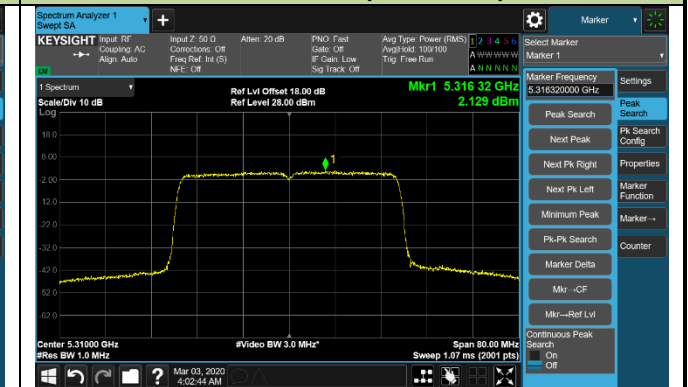

802.11ax-HE40 Power Spectral Density - Ant 2 / Ant 0 + 1 + 2 + 3

Channel 38 (5190MHz)

Channel 46 (5230MHz)

Channel 54 (5270MHz)

Channel 62 (5310MHz)

Channel 102 (5510MHz)

Channel 118 (5590MHz)

802.11ax-HE40 Power Spectral Density - Ant 2 / Ant 0 + 1 + 2 + 3

Channel 134 (5670MHz)

Channel 142 (5710MHz)

Channel 151 (5755MHz)

Channel 159 (5795MHz)

802.11ax-HE80 Power Spectral Density - Ant 2 / Ant 0 + 1 + 2 + 3

Channel 42 (5210MHz)

Channel 58 (5290MHz)

Channel 106 (5530MHz)