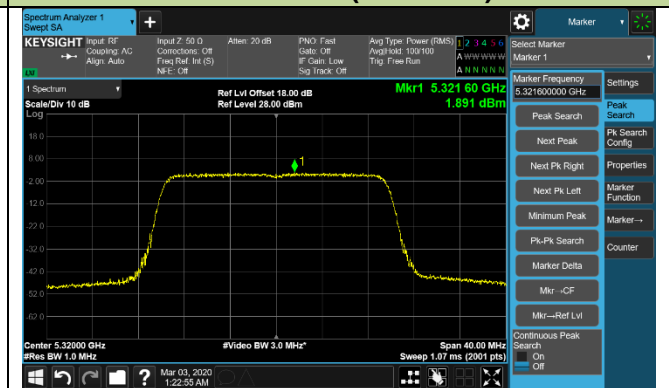

Channel 138 (5690MHz)

Channel 155 (5775MHz)

802.11ac-VHT160 Power Spectral Density - Ant 3 / Ant 0 + 1 (Ant 0 + 1 + 2 + 3)

Channel 50 (5250MHz)

Channel 114 (5570MHz)

802.11ax-HE20 Power Spectral Density - Ant 3 / Ant 0 + 1 + 2 + 3

Channel 36 (5180MHz)

Channel 44 (5220MHz)

Channel 48 (5240MHz)

Channel 52 (5260MHz)

Channel 60 (5300MHz)

Channel 64 (5320MHz)

Channel 100 (5500MHz)

Channel 120 (5600MHz)