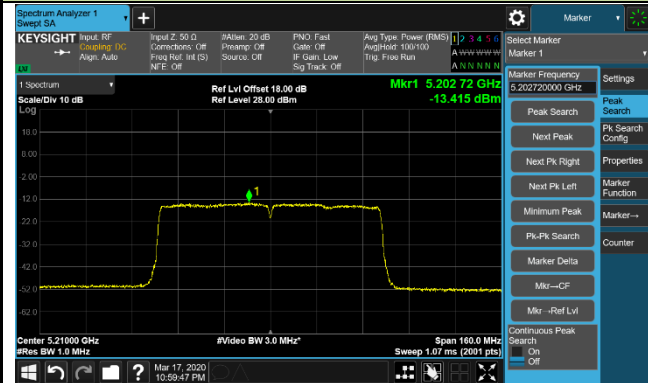

Channel 142 (5710MHz)

Channel 151 (5755MHz)

Channel 159 (5795MHz)

802.11ac-VHT80 Power Spectral Density - Ant 3 / Ant 0 + 1 + 2 + 3

Channel 42 (5210MHz)

Channel 58 (5290MHz)

Channel 106 (5530MHz)

Channel 122 (5610MHz)

Channel 138 (5690MHz)

Channel 155 (5775MHz)

802.11ac-VHT160 Power Spectral Density - Ant 3 / Ant 0 + 1 (Ant 0 + 1 + 2 + 3)

Channel 50 (5250MHz)

Channel 114 (5570MHz)

802.11ax-HE20 Power Spectral Density - Ant 3 / Ant 0 + 1 + 2 + 3