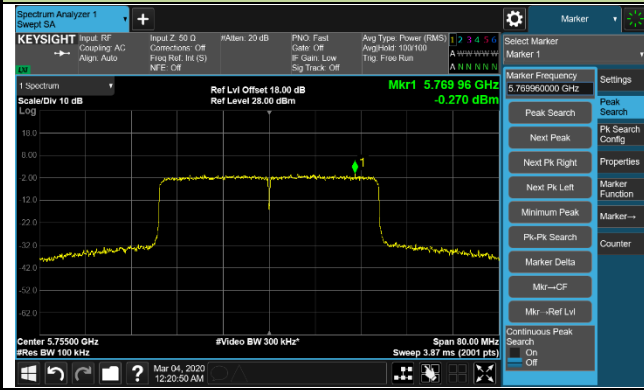

802.11ax-HE40 Power Spectral Density - Ant 2 / Ant 0 + 1 + 2 + 3

Channel 38 (5190MHz)

Channel 46 (5230MHz)

Channel 54 (5270MHz)

Channel 62 (5310MHz)

Channel 102 (5510MHz)

Channel 118 (5590MHz)

802.11ax-HE40 Power Spectral Density - Ant 2 / Ant 0 + 1 + 2 + 3

Channel 134 (5670MHz)

Channel 142 (5710MHz)

Channel 151 (5755MHz)

Channel 159 (5795MHz)

802.11ax-HE80 Power Spectral Density - Ant 2 / Ant 0 + 1 + 2 + 3

Channel 42 (5210MHz)

Channel 58 (5290MHz)

Channel 106 (5530MHz)