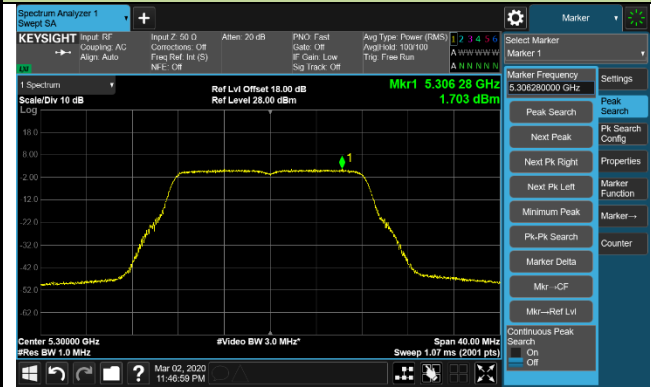

Channel 122 (5610MHz)

Channel 138 (5690MHz)

Channel 155 (5775MHz)

802.11ax-HE160 Power Spectral Density - Ant 2 / Ant 0 + 1 (Ant 0 + 1 + 2 + 3)

Channel 50 (5250MHz)

Channel 114 (5570MHz)

802.11a Power Spectral Density - Ant 3 / Ant 0 + 1 + 2 + 3

Channel 36 (5180MHz)

Channel 44 (5220MHz)

Channel 48 (5240MHz)

Channel 52 (5260MHz)

Channel 60 (5300MHz)

Channel 64 (5320MHz)

Channel 100 (5500MHz)

Channel 120 (5600MHz)

802.11a Power Spectral Density - Ant 3 / Ant 0 + 1 + 2 + 3

Channel 140 (5700MHz)

Channel 144 (5720MHz)

Channel 149 (5745MHz)

Channel 157 (5785MHz)

Channel 165 (5825MHz)

802.11ac-VHT20 Power Spectral Density - Ant 3 / Ant 0 + 1 + 2 + 3