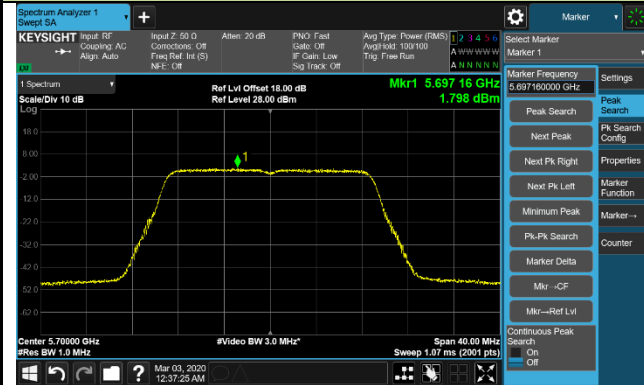

802.11a Power Spectral Density - Ant 3 / Ant 0 + 1 + 2 + 3

Channel 140 (5700MHz)

Channel 144 (5720MHz)

Channel 149 (5745MHz)

Channel 157 (5785MHz)

Channel 165 (5825MHz)

802.11ac-VHT20 Power Spectral Density - Ant 3 / Ant 0 + 1 + 2 + 3

Channel 36 (5180MHz)

Channel 44 (5220MHz)

Channel 48 (5240MHz)

Channel 52 (5260MHz)

Channel 60 (5300MHz)

Channel 64 (5320MHz)

Channel 100 (5500MHz)

Channel 120 (5600MHz)

802.11ac-VHT20 Power Spectral Density - Ant 3 / Ant 0 + 1 + 2 + 3

Channel 140 (5700MHz)

Channel 144 (5720MHz)

Channel 149 (5745MHz)

Channel 157 (5785MHz)

Channel 165 (5825MHz)

802.11ac-VHT40 Power Spectral Density - Ant 3 / Ant 0 + 1 + 2 + 3