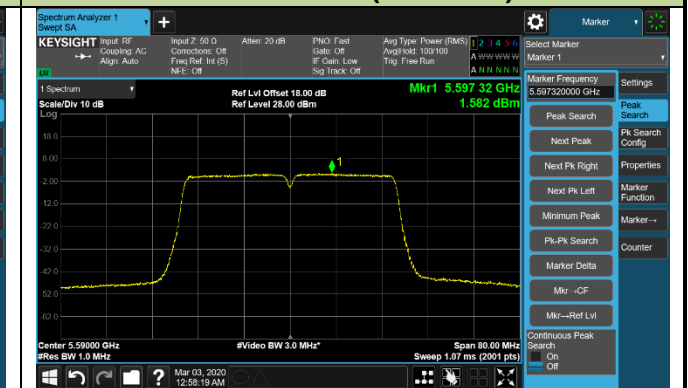

802.11ac-VHT20 Power Spectral Density - Ant 3 / Ant 0 + 1 + 2 + 3

Channel 140 (5700MHz)

Channel 144 (5720MHz)

Channel 149 (5745MHz)

Channel 157 (5785MHz)

Channel 165 (5825MHz)

802.11ac-VHT40 Power Spectral Density - Ant 3 / Ant 0 + 1 + 2 + 3

Channel 38 (5190MHz)

Channel 46 (5230MHz)

Channel 54 (5270MHz)

Channel 62 (5310MHz)

Channel 102 (5510MHz)

Channel 118 (5590MHz)

802.11ac-VHT40 Power Spectral Density - Ant 3 / Ant 0 + 1 + 2 + 3

Channel 134 (5670MHz)

Channel 142 (5710MHz)

Channel 151 (5755MHz)

Channel 159 (5795MHz)

802.11ac-VHT80 Power Spectral Density - Ant 3 / Ant 0 + 1 + 2 + 3

Channel 42 (5210MHz)

Channel 58 (5290MHz)

Channel 106 (5530MHz)

Channel 122 (5610MHz)