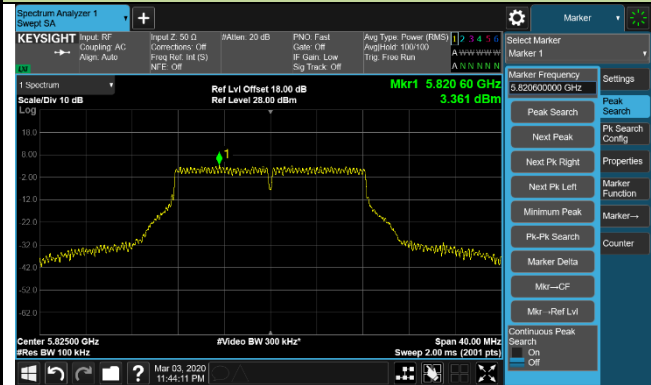

802.11a Power Spectral Density - Ant 3 / Ant 0 + 1 + 2 + 3

Channel 140 (5700MHz)

Channel 144 (5720MHz)

Channel 149 (5745MHz)

Channel 157 (5785MHz)

Channel 165 (5825MHz)

802.11ac-VHT20 Power Spectral Density - Ant 3 / Ant 0 + 1 + 2 + 3