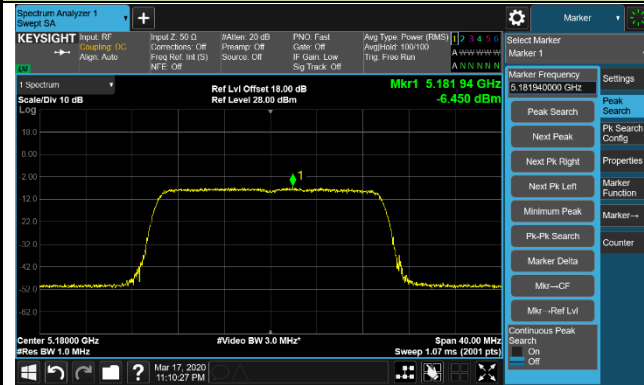

802.11ax-HE20 Power Spectral Density - Ant 3 / Ant 0 + 1 + 2 + 3

Channel 36 (5180MHz)