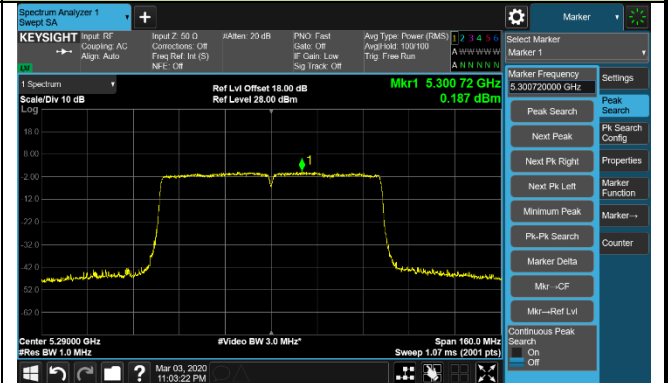

Channel 142 (5710MHz)

Channel 151 (5755MHz)

Channel 159 (5795MHz)

802.11ac-VHT80 Power Spectral Density - Ant 3 / Ant 0 + 1 + 2 + 3

Channel 42 (5210MHz)

Channel 58 (5290MHz)

Channel 106 (5530MHz)

Channel 122 (5610MHz)

Channel 138 (5690MHz)

Channel 155 (5775MHz)

802.11ac-VHT160 Power Spectral Density - Ant 3 / Ant 0 + 1 (Ant 0 + 1 + 2 + 3)

Channel 50 (5250MHz)

Channel 114 (5570MHz)

802.11ax-HE20 Power Spectral Density - Ant 3 / Ant 0 + 1 + 2 + 3