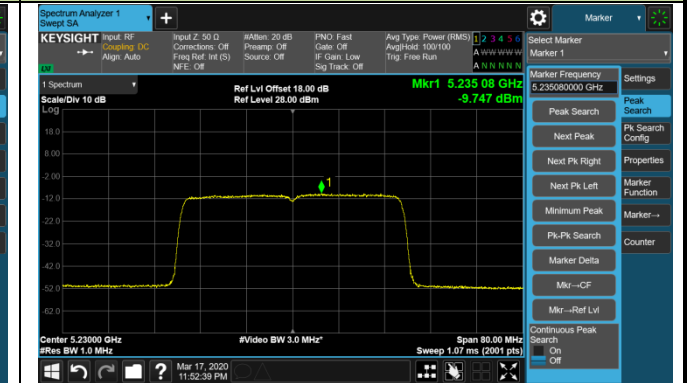

802.11ax-HE40 Power Spectral Density - Ant 2 / Ant 0 + 1 + 2 + 3

Channel 38 (5190MHz)

Channel 46 (5230MHz)

Channel 54 (5270MHz)

Channel 62 (5310MHz)

Channel 102 (5510MHz)

Channel 118 (5590MHz)

802.11ax-HE40 Power Spectral Density - Ant 2 / Ant 0 + 1 + 2 + 3

Channel 134 (5670MHz)

Channel 142 (5710MHz)

Channel 151 (5755MHz)

Channel 159 (5795MHz)

802.11ax-HE80 Power Spectral Density - Ant 2 / Ant 0 + 1 + 2 + 3

Channel 42 (5210MHz)

Channel 58 (5290MHz)

Channel 106 (5530MHz)