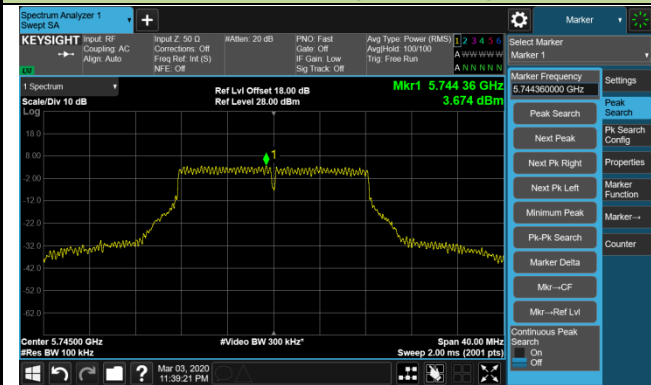

802.11a Power Spectral Density - Ant 3 / Ant 0 + 1 + 2 + 3

Channel 140 (5700MHz)

Channel 144 (5720MHz)

Channel 149 (5745MHz)

Channel 157 (5785MHz)

Channel 165 (5825MHz)

802.11ac-VHT20 Power Spectral Density - Ant 3 / Ant 0 + 1 + 2 + 3