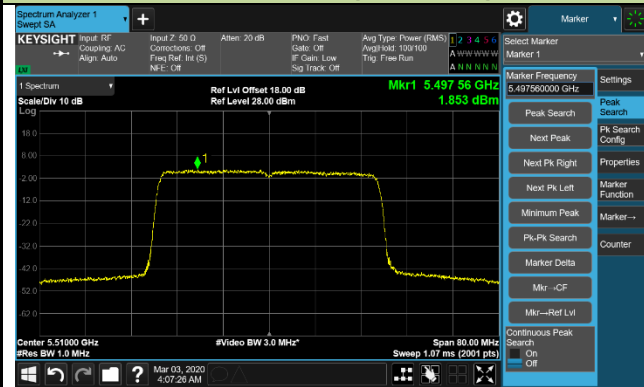

802.11ax-HE40 Power Spectral Density - Ant 2 / Ant 0 + 1 + 2 + 3

Channel 38 (5190MHz)

Channel 46 (5230MHz)

Channel 54 (5270MHz)

Channel 62 (5310MHz)

Channel 102 (5510MHz)

Channel 118 (5590MHz)

802.11ax-HE40 Power Spectral Density - Ant 2 / Ant 0 + 1 + 2 + 3

Channel 134 (5670MHz)

Channel 142 (5710MHz)

Channel 151 (5755MHz)

Channel 159 (5795MHz)

802.11ax-HE80 Power Spectral Density - Ant 2 / Ant 0 + 1 + 2 + 3

Channel 42 (5210MHz)

Channel 58 (5290MHz)

Channel 106 (5530MHz)