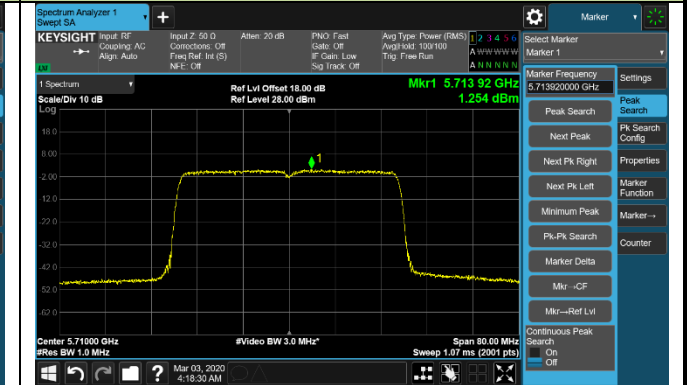

802.11ax-HE40 Power Spectral Density - Ant 2 / Ant 0 + 1 + 2 + 3

Channel 38 (5190MHz)

Channel 46 (5230MHz)

Channel 54 (5270MHz)

Channel 62 (5310MHz)

Channel 102 (5510MHz)

Channel 118 (5590MHz)

802.11ax-HE40 Power Spectral Density - Ant 2 / Ant 0 + 1 + 2 + 3

Channel 134 (5670MHz)

Channel 142 (5710MHz)

Channel 151 (5755MHz)

Channel 159 (5795MHz)

802.11ax-HE80 Power Spectral Density - Ant 2 / Ant 0 + 1 + 2 + 3

Channel 42 (5210MHz)

Channel 58 (5290MHz)

Channel 106 (5530MHz)

Channel 122 (5610MHz)

Channel 138 (5690MHz)

Channel 155 (5775MHz)

802.11ax-HE160 Power Spectral Density - Ant 2 / Ant 0 + 1 (Ant 0 + 1 + 2 + 3)

Channel 50 (5250MHz)

Channel 114 (5570MHz)

802.11a Power Spectral Density - Ant 3 / Ant 0 + 1 + 2 + 3