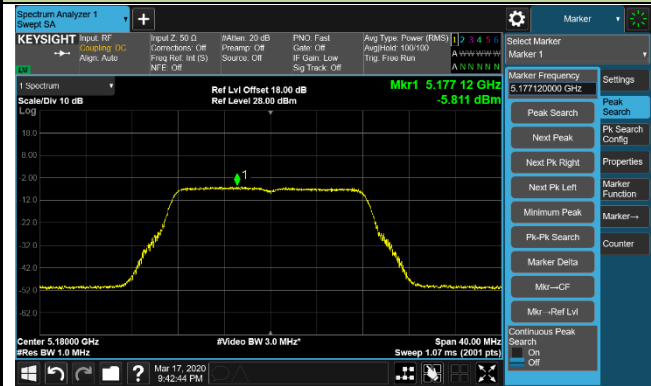

802.11a Power Spectral Density - Ant 3 / Ant 0 + 1 + 2 + 3

Channel 36 (5180MHz)