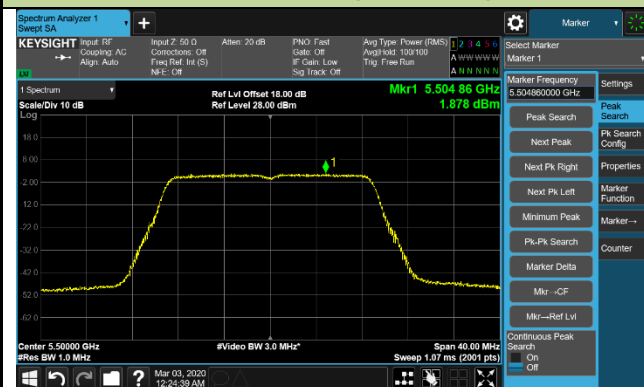

802.11a Power Spectral Density - Ant 3 / Ant 0 + 1 + 2 + 3

Channel 140 (5700MHz)

Channel 144 (5720MHz)

Channel 149 (5745MHz)

Channel 157 (5785MHz)

Channel 165 (5825MHz)

802.11ac-VHT20 Power Spectral Density - Ant 3 / Ant 0 + 1 + 2 + 3

Channel 36 (5180MHz)

Channel 44 (5220MHz)

Channel 48 (5240MHz)

Channel 52 (5260MHz)

Channel 60 (5300MHz)

Channel 64 (5320MHz)

Channel 100 (5500MHz)

Channel 120 (5600MHz)

802.11ac-VHT20 Power Spectral Density - Ant 3 / Ant 0 + 1 + 2 + 3

Channel 140 (5700MHz)

Channel 144 (5720MHz)

Channel 149 (5745MHz)

Channel 157 (5785MHz)

Channel 165 (5825MHz)

802.11ac-VHT40 Power Spectral Density - Ant 3 / Ant 0 + 1 + 2 + 3