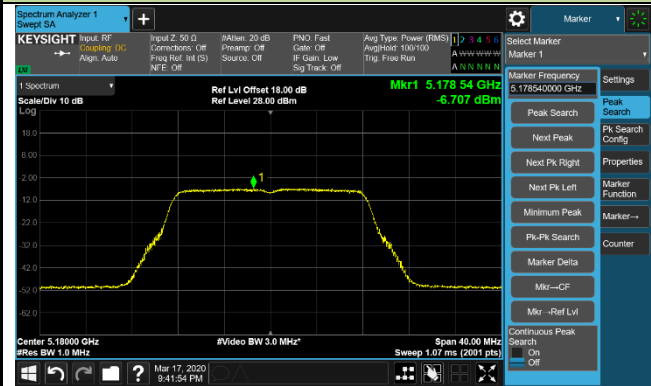

Channel 106 (5530MHz)

Channel 122 (5610MHz)

Channel 138 (5690MHz)

Channel 155 (5775MHz)

802.11ax-HE160 Power Spectral Density - Ant 1 / Ant 0 + 1 (Ant 0 + 1 + 2 + 3)

Channel 50 (5250MHz)

Channel 114 (5570MHz)

802.11a Power Spectral Density - Ant 2 / Ant 0 + 1 + 2 + 3

Channel 36 (5180MHz)

Channel 44 (5220MHz)

Channel 48 (5240MHz)

Channel 52 (5260MHz)

Channel 60 (5300MHz)

Channel 64 (5320MHz)

Channel 100 (5500MHz)