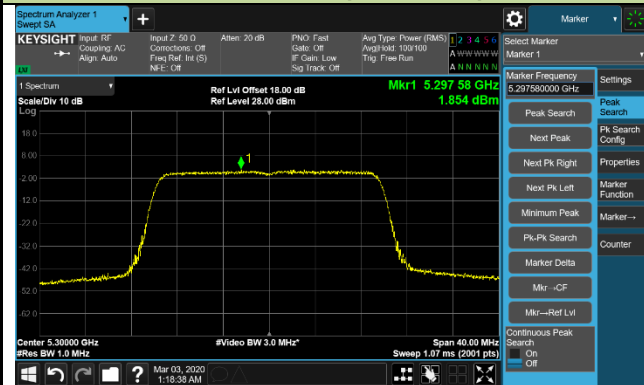

Channel 106 (5530MHz)

Channel 122 (5610MHz)

Channel 138 (5690MHz)

Channel 155 (5775MHz)

802.11ac-VHT160 Power Spectral Density - Ant 2 / Ant 0 + 1 (Ant 0 + 1 + 2 + 3)

Channel 50 (5250MHz)

Channel 114 (5570MHz)

802.11ax-HE20 Power Spectral Density - Ant 2 / Ant 0 + 1 + 2 + 3

Channel 36 (5180MHz)

Channel 44 (5220MHz)

Channel 48 (5240MHz)

Channel 52 (5260MHz)

Channel 60 (5300MHz)

Channel 64 (5320MHz)

Channel 100 (5500MHz)

Channel 120 (5600MHz)

802.11ax-HE20 Power Spectral Density - Ant 2 / Ant 0 + 1 + 2 + 3

Channel 140 (5700MHz)

Channel 144 (5720MHz)

Channel 149 (5745MHz)

Channel 157 (5785MHz)

Channel 165 (5825MHz)