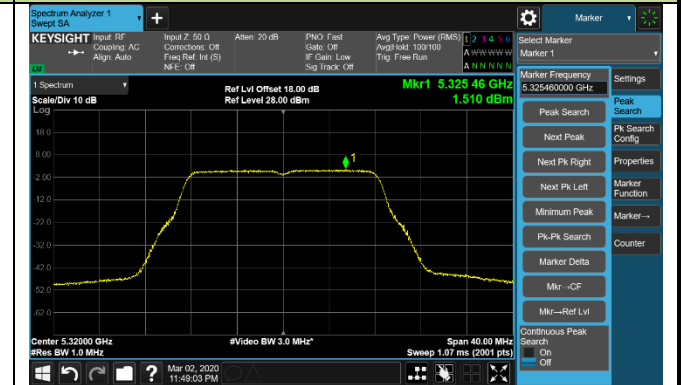

Channel 106 (5530MHz)

Channel 122 (5610MHz)

Channel 138 (5690MHz)

Channel 155 (5775MHz)

802.11ax-HE160 Power Spectral Density - Ant 1 / Ant 0 + 1 (Ant 0 + 1 + 2 + 3)

Channel 50 (5250MHz)

Channel 114 (5570MHz)

802.11a Power Spectral Density - Ant 2 / Ant 0 + 1 + 2 + 3

Channel 36 (5180MHz)

Channel 44 (5220MHz)

Channel 48 (5240MHz)

Channel 52 (5260MHz)

Channel 60 (5300MHz)

Channel 64 (5320MHz)

Channel 100 (5500MHz)

Channel 120 (5600MHz)

802.11a Power Spectral Density - Ant 2 / Ant 0 + 1 + 2 + 3

Channel 140 (5700MHz)

Channel 144 (5720MHz)

Channel 149 (5745MHz)

Channel 157 (5785MHz)

Channel 165 (5825MHz)

802.11ac-VHT20 Power Spectral Density - Ant 2 / Ant 0 + 1 + 2 + 3