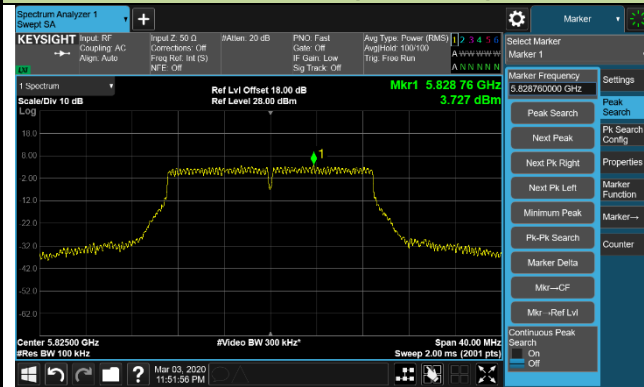

802.11ac-VHT20 Power Spectral Density - Ant 2 / Ant 0 + 1 + 2 + 3

Channel 140 (5700MHz)

Channel 144 (5720MHz)

Channel 149 (5745MHz)

Channel 157 (5785MHz)

Channel 165 (5825MHz)

802.11ac-VHT40 Power Spectral Density - Ant 2 / Ant 0 + 1 + 2 + 3