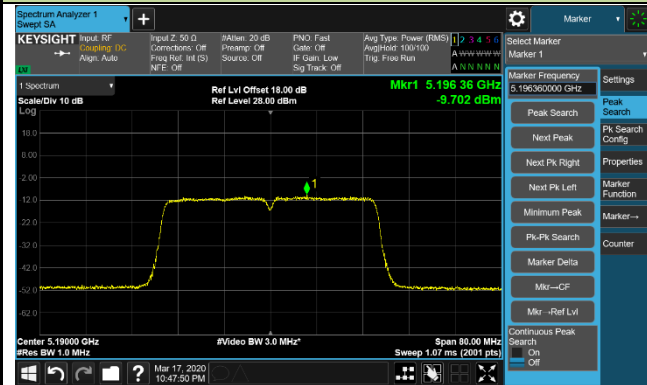

802.11ac-VHT40 Power Spectral Density - Ant 2 / Ant 0 + 1 + 2 + 3

Channel 38 (5190MHz)