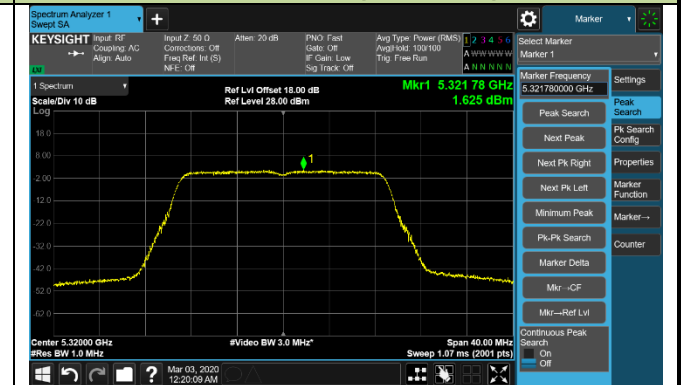

Channel 120 (5600MHz)

802.11a Power Spectral Density - Ant 2 / Ant 0 + 1 + 2 + 3

Channel 140 (5700MHz)

Channel 144 (5720MHz)

Channel 149 (5745MHz)

Channel 157 (5785MHz)

Channel 165 (5825MHz)

802.11ac-VHT20 Power Spectral Density - Ant 2 / Ant 0 + 1 + 2 + 3

Channel 36 (5180MHz)

Channel 44 (5220MHz)

Channel 48 (5240MHz)

Channel 52 (5260MHz)

Channel 60 (5300MHz)

Channel 64 (5320MHz)

Channel 100 (5500MHz)

Channel 120 (5600MHz)

802.11ac-VHT20 Power Spectral Density - Ant 2 / Ant 0 + 1 + 2 + 3

Channel 140 (5700MHz)

Channel 144 (5720MHz)

Channel 149 (5745MHz)

Channel 157 (5785MHz)

Channel 165 (5825MHz)

802.11ac-VHT40 Power Spectral Density - Ant 2 / Ant 0 + 1 + 2 + 3