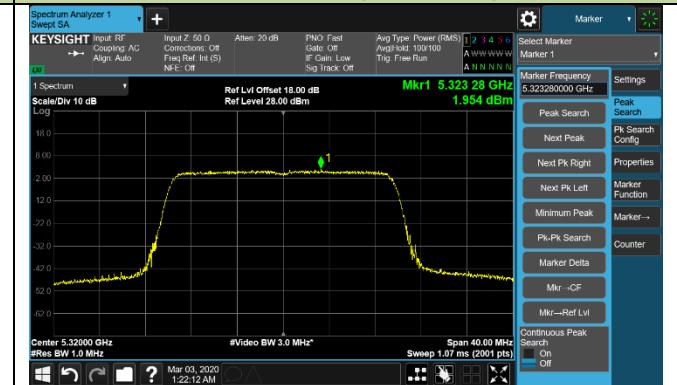

Channel 106 (5530MHz)

Channel 122 (5610MHz)

Channel 138 (5690MHz)

Channel 155 (5775MHz)

802.11ac-VHT160 Power Spectral Density - Ant 2 / Ant 0 + 1 (Ant 0 + 1 + 2 + 3)

Channel 50 (5250MHz)

Channel 114 (5570MHz)

802.11ax-HE20 Power Spectral Density - Ant 2 / Ant 0 + 1 + 2 + 3

Channel 36 (5180MHz)

Channel 44 (5220MHz)

Channel 48 (5240MHz)

Channel 52 (5260MHz)

Channel 60 (5300MHz)

Channel 64 (5320MHz)

Channel 100 (5500MHz)

Channel 120 (5600MHz)

802.11ax-HE20 Power Spectral Density - Ant 2 / Ant 0 + 1 + 2 + 3

Channel 140 (5700MHz)

Channel 144 (5720MHz)

Channel 149 (5745MHz)

Channel 157 (5785MHz)

Channel 165 (5825MHz)