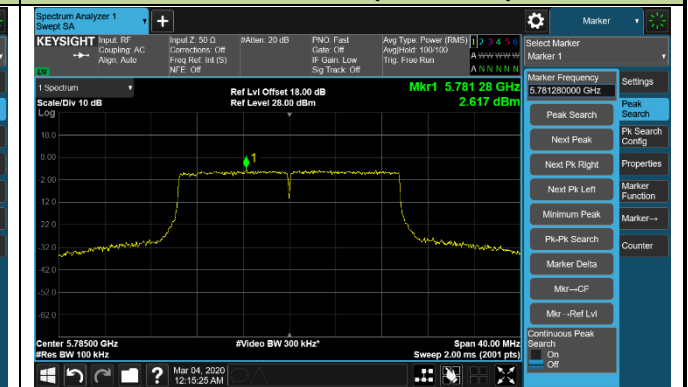

802.11ax-HE20 Power Spectral Density - Ant 2 / Ant 0 + 1 + 2 + 3

Channel 36 (5180MHz)

Channel 44 (5220MHz)

Channel 48 (5240MHz)

Channel 52 (5260MHz)

Channel 60 (5300MHz)

Channel 64 (5320MHz)

Channel 100 (5500MHz)

Channel 120 (5600MHz)

802.11ax-HE20 Power Spectral Density - Ant 2 / Ant 0 + 1 + 2 + 3

Channel 140 (5700MHz)

Channel 144 (5720MHz)

Channel 149 (5745MHz)

Channel 157 (5785MHz)

Channel 165 (5825MHz)