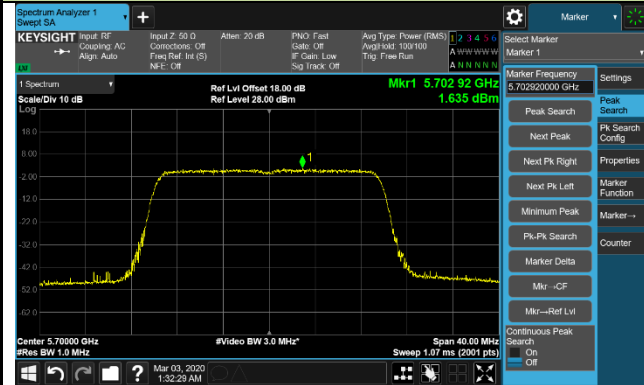

Channel 106 (5530MHz)

Channel 122 (5610MHz)

Channel 138 (5690MHz)

Channel 155 (5775MHz)

802.11ac-VHT160 Power Spectral Density - Ant 2 / Ant 0 + 1 (Ant 0 + 1 + 2 + 3)

Channel 50 (5250MHz)

Channel 114 (5570MHz)

802.11ax-HE20 Power Spectral Density - Ant 2 / Ant 0 + 1 + 2 + 3

Channel 36 (5180MHz)

Channel 44 (5220MHz)

Channel 48 (5240MHz)

Channel 52 (5260MHz)

Channel 60 (5300MHz)

Channel 64 (5320MHz)

Channel 100 (5500MHz)

Channel 120 (5600MHz)

802.11ax-HE20 Power Spectral Density - Ant 2 / Ant 0 + 1 + 2 + 3

Channel 140 (5700MHz)

Channel 144 (5720MHz)

Channel 149 (5745MHz)

Channel 157 (5785MHz)

Channel 165 (5825MHz)