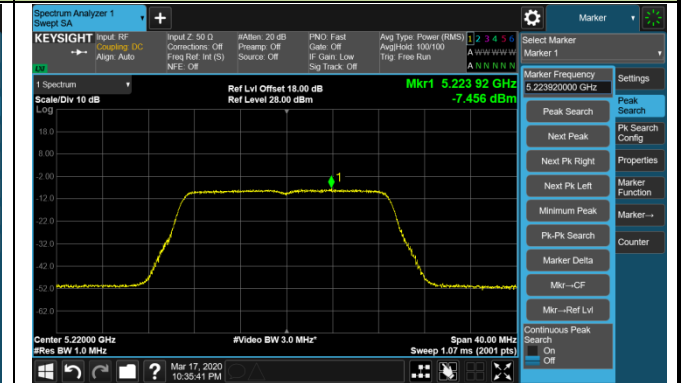

Channel 44 (5220MHz)