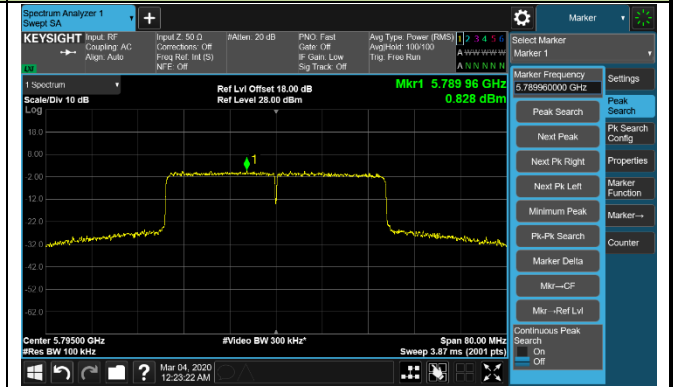

802.11ax-HE40 Power Spectral Density - Ant 1 / Ant 0 + 1 + 2 + 3

Channel 151 (5755MHz)

Channel 159 (5795MHz)

802.11ax-HE80 Power Spectral Density - Ant 1 / Ant 0 + 1 + 2 + 3

Channel 42 (5210MHz)

Channel 58 (5290MHz)

Channel 106 (5530MHz)

Channel 122 (5610MHz)

Channel 138 (5690MHz)

Channel 155 (5775MHz)

802.11ax-HE160 Power Spectral Density - Ant 1 / Ant 0 + 1 (Ant 0 + 1 + 2 + 3)

Channel 50 (5250MHz)

Channel 114 (5570MHz)