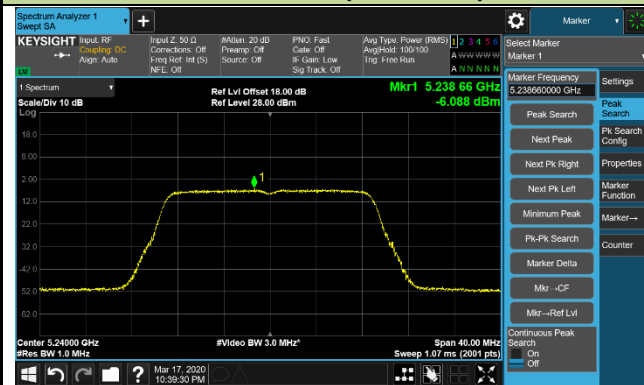

Channel 48 (5240MHz)