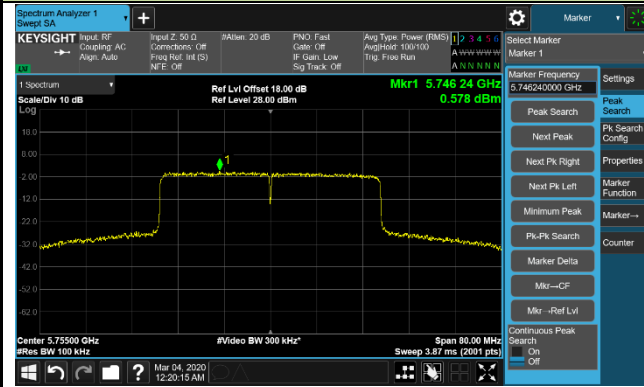

802.11ax-HE40 Power Spectral Density - Ant 1 / Ant 0 + 1 + 2 + 3

Channel 151 (5755MHz)

Channel 159 (5795MHz)

802.11ax-HE80 Power Spectral Density - Ant 1 / Ant 0 + 1 + 2 + 3

Channel 42 (5210MHz)

Channel 58 (5290MHz)

Channel 106 (5530MHz)

Channel 122 (5610MHz)

Channel 138 (5690MHz)

Channel 155 (5775MHz)

802.11ax-HE160 Power Spectral Density - Ant 1 / Ant 0 + 1 (Ant 0 + 1 + 2 + 3)

Channel 50 (5250MHz)

Channel 114 (5570MHz)