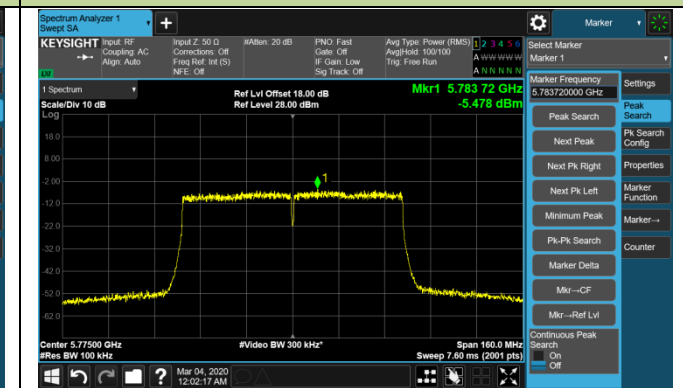

802.11ac-VHT40 Power Spectral Density - Ant 2 / Ant 0 + 1 + 2 + 3

Channel 151 (5755MHz)

Channel 159 (5795MHz)

802.11ac-VHT80 Power Spectral Density - Ant 2 / Ant 0 + 1 + 2 + 3

Channel 42 (5210MHz)

Channel 58 (5290MHz)

Channel 106 (5530MHz)

Channel 122 (5610MHz)

Channel 138 (5690MHz)

Channel 155 (5775MHz)

802.11ac-VHT160 Power Spectral Density - Ant 2 / Ant 0 + 1 (Ant 0 + 1 + 2 + 3)

Channel 50 (5250MHz)

Channel 114 (5570MHz)

802.11ax-HE20 Power Spectral Density - Ant 2 / Ant 0 + 1 + 2 + 3

Channel 36 (5180MHz)

Channel 44 (5220MHz)

Channel 48 (5240MHz)

Channel 52 (5260MHz)

Channel 60 (5300MHz)

Channel 64 (5320MHz)

Channel 100 (5500MHz)