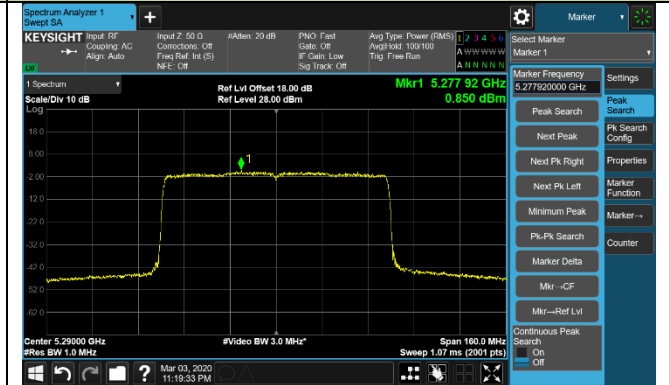

802.11ax-HE40 Power Spectral Density - Ant 1 / Ant 0 + 1 + 2 + 3

Channel 151 (5755MHz)

Channel 159 (5795MHz)

802.11ax-HE80 Power Spectral Density - Ant 1 / Ant 0 + 1 + 2 + 3

Channel 42 (5210MHz)

Channel 58 (5290MHz)

Channel 106 (5530MHz)

Channel 122 (5610MHz)

Channel 138 (5690MHz)

Channel 155 (5775MHz)

802.11ax-HE160 Power Spectral Density - Ant 1 / Ant 0 + 1 (Ant 0 + 1 + 2 + 3)

Channel 50 (5250MHz)

Channel 114 (5570MHz)