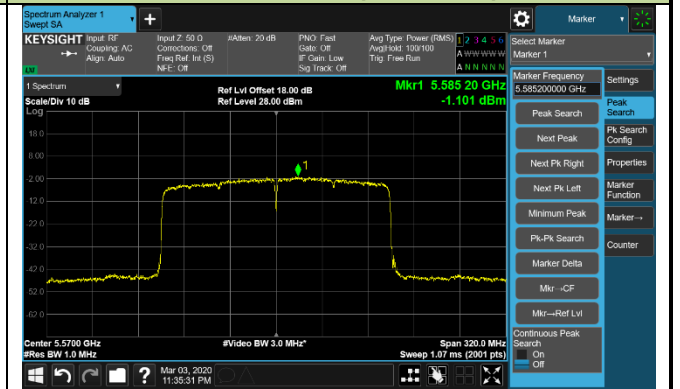

Channel 106 (5530MHz)

Channel 122 (5610MHz)

Channel 138 (5690MHz)

Channel 155 (5775MHz)

802.11ax-HE160 Power Spectral Density - Ant 1 / Ant 0 + 1 (Ant 0 + 1 + 2 + 3)

Channel 50 (5250MHz)

Channel 114 (5570MHz)

802.11a Power Spectral Density - Ant 2 / Ant 0 + 1 + 2 + 3

Channel 36 (5180MHz)

Channel 44 (5220MHz)

Channel 48 (5240MHz)

Channel 52 (5260MHz)

Channel 60 (5300MHz)

Channel 64 (5320MHz)

Channel 100 (5500MHz)