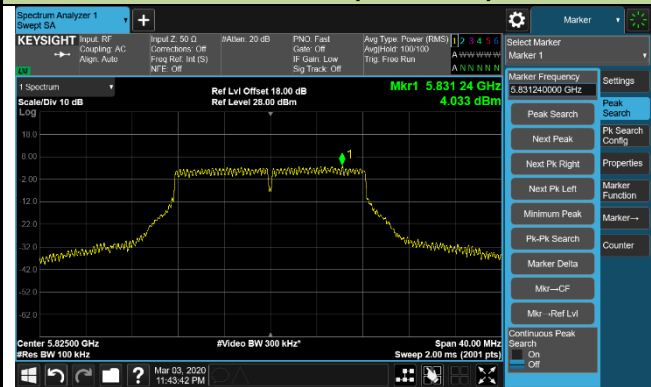

Channel 120 (5600MHz)

802.11a Power Spectral Density - Ant 2 / Ant 0 + 1 + 2 + 3

Channel 140 (5700MHz)

Channel 144 (5720MHz)

Channel 149 (5745MHz)

Channel 157 (5785MHz)

Channel 165 (5825MHz)

802.11ac-VHT20 Power Spectral Density - Ant 2 / Ant 0 + 1 + 2 + 3