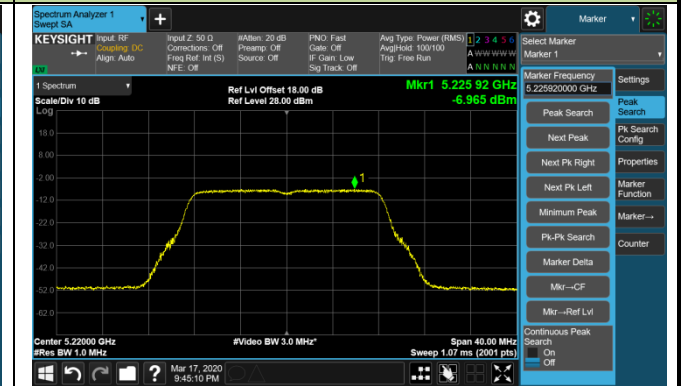

802.11ax-HE40 Power Spectral Density - Ant 1 / Ant 0 + 1 + 2 + 3

Channel 151 (5755MHz)

Channel 159 (5795MHz)

802.11ax-HE80 Power Spectral Density - Ant 1 / Ant 0 + 1 + 2 + 3

Channel 42 (5210MHz)

Channel 58 (5290MHz)

Channel 106 (5530MHz)

Channel 122 (5610MHz)

Channel 138 (5690MHz)

Channel 155 (5775MHz)

802.11ax-HE160 Power Spectral Density - Ant 1 / Ant 0 + 1 (Ant 0 + 1 + 2 + 3)

Channel 50 (5250MHz)

Channel 114 (5570MHz)

802.11a Power Spectral Density - Ant 2 / Ant 0 + 1 + 2 + 3

Channel 36 (5180MHz)

Channel 44 (5220MHz)

Channel 48 (5240MHz)

Channel 52 (5260MHz)

Channel 60 (5300MHz)

Channel 64 (5320MHz)

Channel 100 (5500MHz)

Channel 120 (5600MHz)

802.11a Power Spectral Density - Ant 2 / Ant 0 + 1 + 2 + 3

Channel 140 (5700MHz)

Channel 144 (5720MHz)

Channel 149 (5745MHz)

Channel 157 (5785MHz)

Channel 165 (5825MHz)

802.11ac-VHT20 Power Spectral Density - Ant 2 / Ant 0 + 1 + 2 + 3