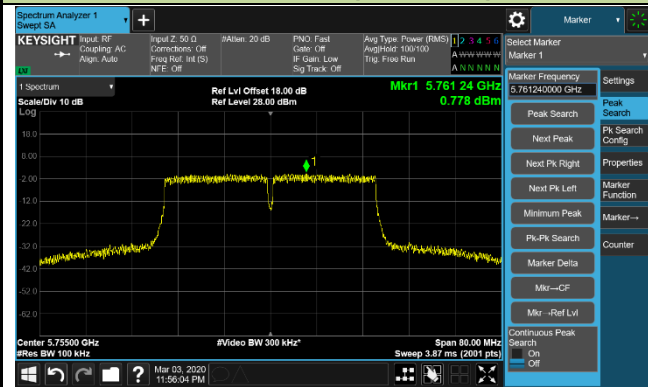

Channel 38 (5190MHz)

Channel 46 (5230MHz)

Channel 54 (5270MHz)

Channel 62 (5310MHz)

Channel 102 (5510MHz)

Channel 118 (5590MHz)

Channel 134 (5670MHz)

Channel 142 (5710MHz)

802.11ac-VHT40 Power Spectral Density - Ant 2 / Ant 0 + 1 + 2 + 3

Channel 151 (5755MHz)

Channel 159 (5795MHz)

802.11ac-VHT80 Power Spectral Density - Ant 2 / Ant 0 + 1 + 2 + 3

Channel 42 (5210MHz)

Channel 58 (5290MHz)