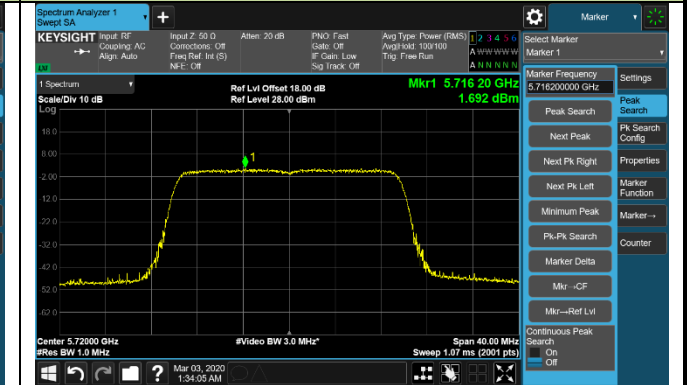

Channel 120 (5600MHz)

802.11ax-HE20 Power Spectral Density - Ant 2 / Ant 0 + 1 + 2 + 3

Channel 140 (5700MHz)

Channel 144 (5720MHz)

Channel 149 (5745MHz)

Channel 157 (5785MHz)

Channel 165 (5825MHz)