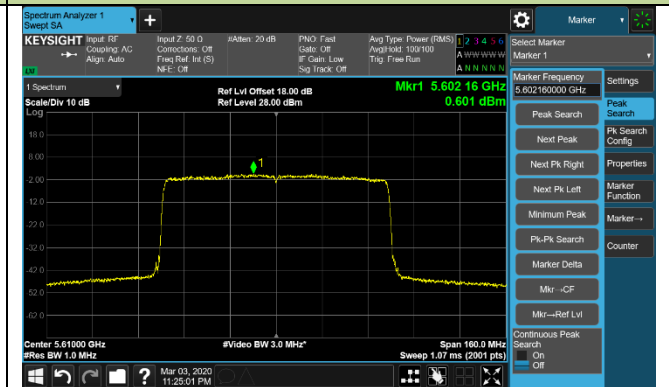

802.11ax-HE40 Power Spectral Density - Ant 1 / Ant 0 + 1 + 2 + 3

Channel 151 (5755MHz)

Channel 159 (5795MHz)

802.11ax-HE80 Power Spectral Density - Ant 1 / Ant 0 + 1 + 2 + 3

Channel 42 (5210MHz)

Channel 58 (5290MHz)

Channel 106 (5530MHz)

Channel 122 (5610MHz)

Channel 138 (5690MHz)

Channel 155 (5775MHz)

802.11ax-HE160 Power Spectral Density - Ant 1 / Ant 0 + 1 (Ant 0 + 1 + 2 + 3)

Channel 50 (5250MHz)

Channel 114 (5570MHz)