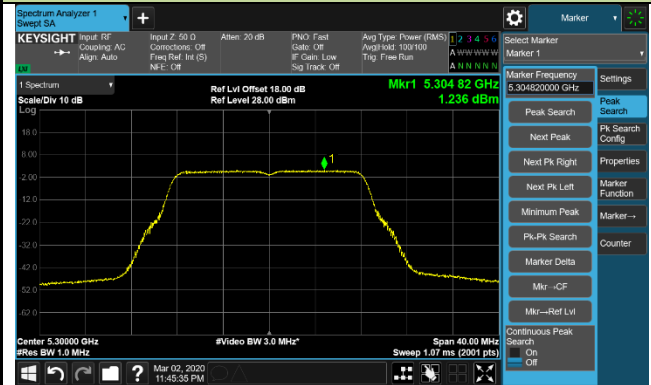

802.11a Power Spectral Density - Ant 2 / Ant 0 + 1 + 2 + 3

Channel 36 (5180MHz)

Channel 44 (5220MHz)

Channel 48 (5240MHz)

Channel 52 (5260MHz)

Channel 60 (5300MHz)

Channel 64 (5320MHz)

Channel 100 (5500MHz)

Channel 120 (5600MHz)

802.11a Power Spectral Density - Ant 2 / Ant 0 + 1 + 2 + 3

Channel 140 (5700MHz)

Channel 144 (5720MHz)

Channel 149 (5745MHz)

Channel 157 (5785MHz)

Channel 165 (5825MHz)

802.11ac-VHT20 Power Spectral Density - Ant 2 / Ant 0 + 1 + 2 + 3