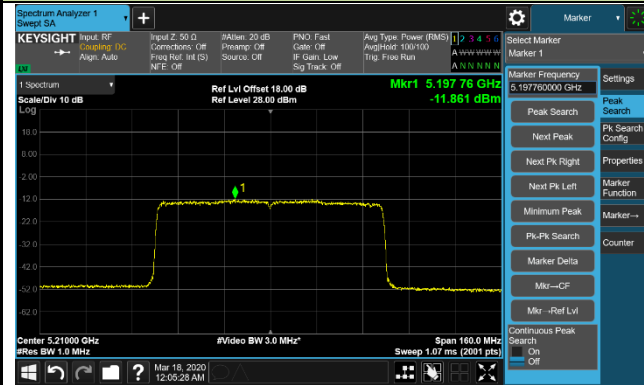

802.11ax-HE40 Power Spectral Density - Ant 1 / Ant 0 + 1 + 2 + 3

Channel 151 (5755MHz)

Channel 159 (5795MHz)

802.11ax-HE80 Power Spectral Density - Ant 1 / Ant 0 + 1 + 2 + 3

Channel 42 (5210MHz)

Channel 58 (5290MHz)

Channel 106 (5530MHz)

Channel 122 (5610MHz)

Channel 138 (5690MHz)

Channel 155 (5775MHz)

802.11ax-HE160 Power Spectral Density - Ant 1 / Ant 0 + 1 (Ant 0 + 1 + 2 + 3)

Channel 50 (5250MHz)

Channel 114 (5570MHz)