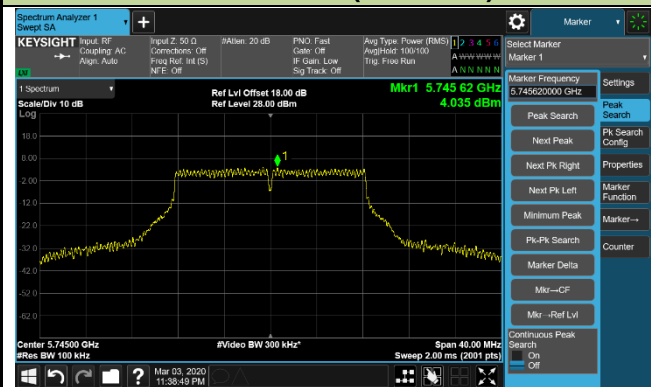

Channel 120 (5600MHz)

802.11a Power Spectral Density - Ant 2 / Ant 0 + 1 + 2 + 3

Channel 140 (5700MHz)

Channel 144 (5720MHz)

Channel 149 (5745MHz)

Channel 157 (5785MHz)

Channel 165 (5825MHz)

802.11ac-VHT20 Power Spectral Density - Ant 2 / Ant 0 + 1 + 2 + 3