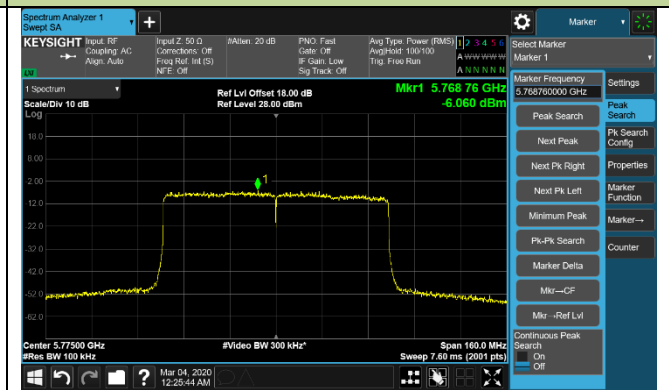

802.11ax-HE40 Power Spectral Density - Ant 1 / Ant 0 + 1 + 2 + 3

Channel 151 (5755MHz)

Channel 159 (5795MHz)

802.11ax-HE80 Power Spectral Density - Ant 1 / Ant 0 + 1 + 2 + 3

Channel 42 (5210MHz)

Channel 58 (5290MHz)

Channel 106 (5530MHz)

Channel 122 (5610MHz)

Channel 138 (5690MHz)

Channel 155 (5775MHz)

802.11ax-HE160 Power Spectral Density - Ant 1 / Ant 0 + 1 (Ant 0 + 1 + 2 + 3)

Channel 50 (5250MHz)

Channel 114 (5570MHz)

802.11a Power Spectral Density - Ant 2 / Ant 0 + 1 + 2 + 3

Channel 36 (5180MHz)

Channel 44 (5220MHz)

Channel 48 (5240MHz)

Channel 52 (5260MHz)

Channel 60 (5300MHz)

Channel 64 (5320MHz)

Channel 100 (5500MHz)

Channel 120 (5600MHz)

802.11a Power Spectral Density - Ant 2 / Ant 0 + 1 + 2 + 3

Channel 140 (5700MHz)

Channel 144 (5720MHz)

Channel 149 (5745MHz)

Channel 157 (5785MHz)

Channel 165 (5825MHz)

802.11ac-VHT20 Power Spectral Density - Ant 2 / Ant 0 + 1 + 2 + 3