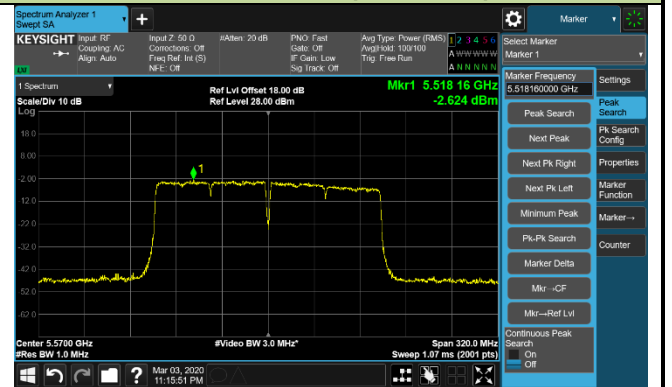

802.11ac-VHT40 Power Spectral Density - Ant 2 / Ant 0 + 1 + 2 + 3

Channel 151 (5755MHz)

Channel 159 (5795MHz)

802.11ac-VHT80 Power Spectral Density - Ant 2 / Ant 0 + 1 + 2 + 3

Channel 42 (5210MHz)

Channel 58 (5290MHz)

Channel 106 (5530MHz)

Channel 122 (5610MHz)

Channel 138 (5690MHz)

Channel 155 (5775MHz)

802.11ac-VHT160 Power Spectral Density - Ant 2 / Ant 0 + 1 (Ant 0 + 1 + 2 + 3)

Channel 50 (5250MHz)

Channel 114 (5570MHz)