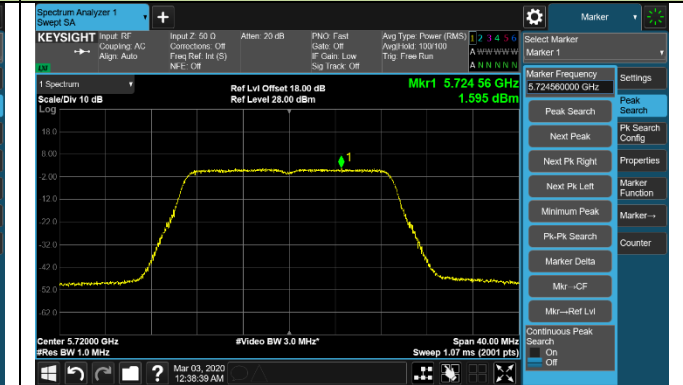

Channel 120 (5600MHz)

802.11a Power Spectral Density - Ant 2 / Ant 0 + 1 + 2 + 3

Channel 140 (5700MHz)

Channel 144 (5720MHz)

Channel 149 (5745MHz)

Channel 157 (5785MHz)

Channel 165 (5825MHz)

802.11ac-VHT20 Power Spectral Density - Ant 2 / Ant 0 + 1 + 2 + 3

Channel 36 (5180MHz)

Channel 44 (5220MHz)

Channel 48 (5240MHz)

Channel 52 (5260MHz)

Channel 60 (5300MHz)

Channel 64 (5320MHz)

Channel 100 (5500MHz)

Channel 120 (5600MHz)

802.11ac-VHT20 Power Spectral Density - Ant 2 / Ant 0 + 1 + 2 + 3

Channel 140 (5700MHz)

Channel 144 (5720MHz)

Channel 149 (5745MHz)

Channel 157 (5785MHz)

Channel 165 (5825MHz)

802.11ac-VHT40 Power Spectral Density - Ant 2 / Ant 0 + 1 + 2 + 3