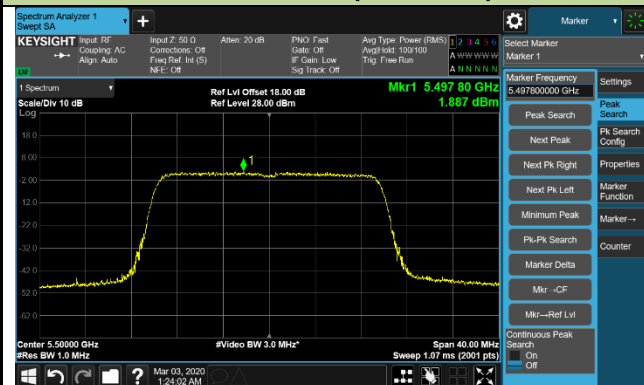

Channel 106 (5530MHz)

Channel 122 (5610MHz)

Channel 138 (5690MHz)

Channel 155 (5775MHz)

802.11ac-VHT160 Power Spectral Density - Ant 2 / Ant 0 + 1 (Ant 0 + 1 + 2 + 3)

Channel 50 (5250MHz)

Channel 114 (5570MHz)

802.11ax-HE20 Power Spectral Density - Ant 2 / Ant 0 + 1 + 2 + 3

Channel 36 (5180MHz)

Channel 44 (5220MHz)

Channel 48 (5240MHz)

Channel 52 (5260MHz)

Channel 60 (5300MHz)

Channel 64 (5320MHz)

Channel 100 (5500MHz)

Channel 120 (5600MHz)

802.11ax-HE20 Power Spectral Density - Ant 2 / Ant 0 + 1 + 2 + 3

Channel 140 (5700MHz)

Channel 144 (5720MHz)

Channel 149 (5745MHz)

Channel 157 (5785MHz)

Channel 165 (5825MHz)