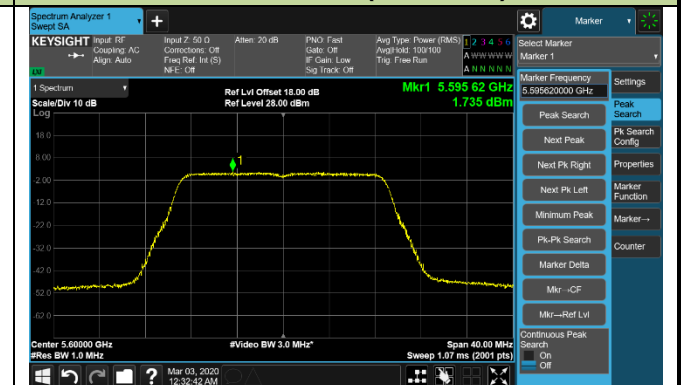

Channel 120 (5600MHz)

802.11a Power Spectral Density - Ant 2 / Ant 0 + 1 + 2 + 3

Channel 140 (5700MHz)

Channel 144 (5720MHz)

Channel 149 (5745MHz)

Channel 157 (5785MHz)

Channel 165 (5825MHz)

802.11ac-VHT20 Power Spectral Density - Ant 2 / Ant 0 + 1 + 2 + 3

Channel 36 (5180MHz)

Channel 44 (5220MHz)

Channel 48 (5240MHz)

Channel 52 (5260MHz)

Channel 60 (5300MHz)

Channel 64 (5320MHz)

Channel 100 (5500MHz)

Channel 120 (5600MHz)

802.11ac-VHT20 Power Spectral Density - Ant 2 / Ant 0 + 1 + 2 + 3

Channel 140 (5700MHz)

Channel 144 (5720MHz)

Channel 149 (5745MHz)

Channel 157 (5785MHz)

Channel 165 (5825MHz)

802.11ac-VHT40 Power Spectral Density - Ant 2 / Ant 0 + 1 + 2 + 3