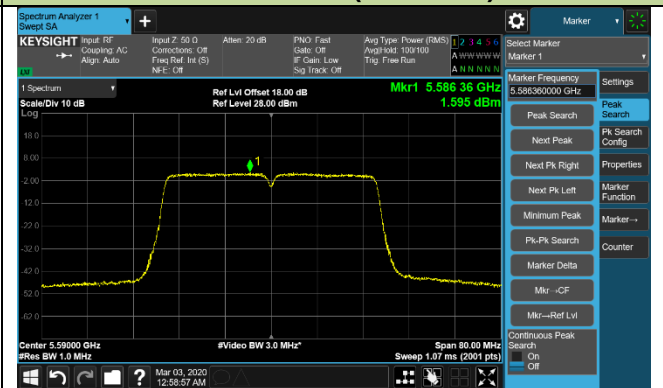

802.11ac-VHT20 Power Spectral Density - Ant 2 / Ant 0 + 1 + 2 + 3

Channel 140 (5700MHz)

Channel 144 (5720MHz)

Channel 149 (5745MHz)

Channel 157 (5785MHz)

Channel 165 (5825MHz)

802.11ac-VHT40 Power Spectral Density - Ant 2 / Ant 0 + 1 + 2 + 3

Channel 38 (5190MHz)

Channel 46 (5230MHz)

Channel 54 (5270MHz)

Channel 62 (5310MHz)

Channel 102 (5510MHz)

Channel 118 (5590MHz)

Channel 134 (5670MHz)

Channel 142 (5710MHz)

802.11ac-VHT40 Power Spectral Density - Ant 2 / Ant 0 + 1 + 2 + 3

Channel 151 (5755MHz)

Channel 159 (5795MHz)

802.11ac-VHT80 Power Spectral Density - Ant 2 / Ant 0 + 1 + 2 + 3

Channel 42 (5210MHz)

Channel 58 (5290MHz)