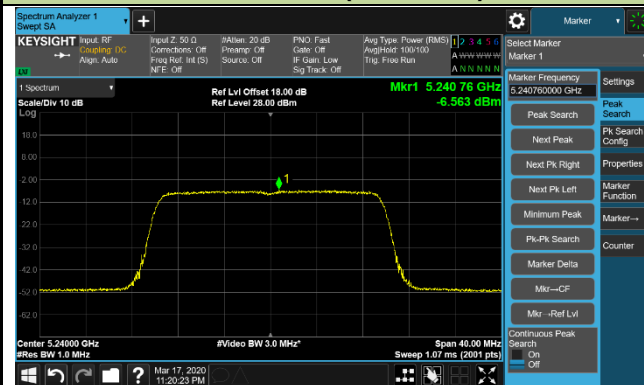

Channel 106 (5530MHz)

Channel 122 (5610MHz)

Channel 138 (5690MHz)

Channel 155 (5775MHz)

802.11ac-VHT160 Power Spectral Density - Ant 2 / Ant 0 + 1 (Ant 0 + 1 + 2 + 3)

Channel 50 (5250MHz)

Channel 114 (5570MHz)

802.11ax-HE20 Power Spectral Density - Ant 2 / Ant 0 + 1 + 2 + 3

Channel 36 (5180MHz)

Channel 44 (5220MHz)

Channel 48 (5240MHz)

Channel 52 (5260MHz)

Channel 60 (5300MHz)

Channel 64 (5320MHz)

Channel 100 (5500MHz)

Channel 120 (5600MHz)

802.11ax-HE20 Power Spectral Density - Ant 2 / Ant 0 + 1 + 2 + 3

Channel 140 (5700MHz)

Channel 144 (5720MHz)

Channel 149 (5745MHz)

Channel 157 (5785MHz)

Channel 165 (5825MHz)