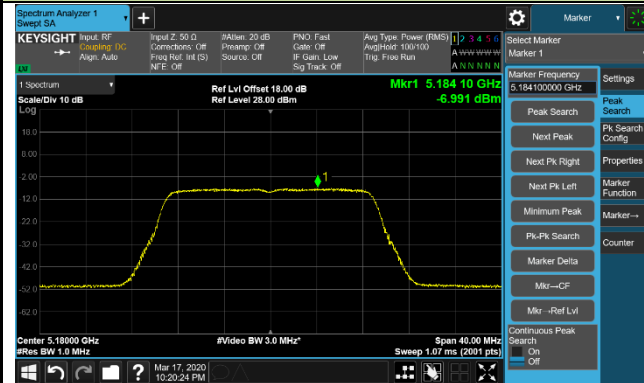

802.11ac-VHT20 Power Spectral Density - Ant 2 / Ant 0 + 1 + 2 + 3

Channel 36 (5180MHz)