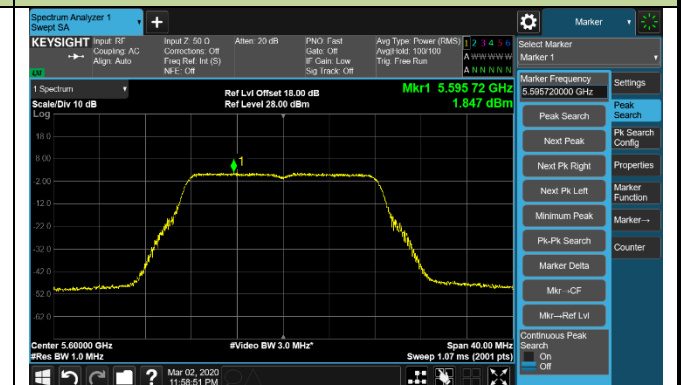

Channel 106 (5530MHz)

Channel 122 (5610MHz)

Channel 138 (5690MHz)

Channel 155 (5775MHz)

802.11ax-HE160 Power Spectral Density - Ant 1 / Ant 0 + 1 (Ant 0 + 1 + 2 + 3)

Channel 50 (5250MHz)

Channel 114 (5570MHz)

802.11a Power Spectral Density - Ant 2 / Ant 0 + 1 + 2 + 3

Channel 36 (5180MHz)

Channel 44 (5220MHz)

Channel 48 (5240MHz)

Channel 52 (5260MHz)

Channel 60 (5300MHz)

Channel 64 (5320MHz)

Channel 100 (5500MHz)

Channel 120 (5600MHz)

802.11a Power Spectral Density - Ant 2 / Ant 0 + 1 + 2 + 3

Channel 140 (5700MHz)

Channel 144 (5720MHz)

Channel 149 (5745MHz)

Channel 157 (5785MHz)

Channel 165 (5825MHz)

802.11ac-VHT20 Power Spectral Density - Ant 2 / Ant 0 + 1 + 2 + 3