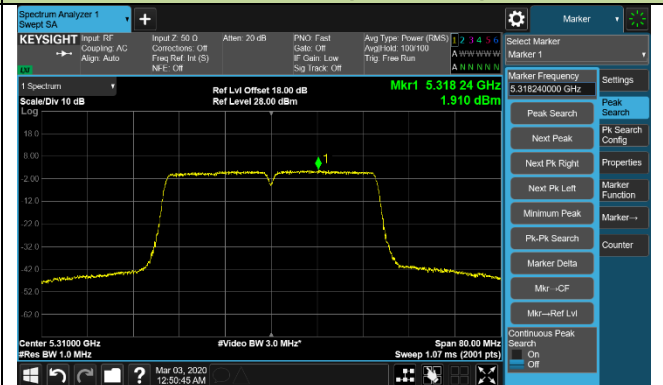

802.11ac-VHT20 Power Spectral Density - Ant 2 / Ant 0 + 1 + 2 + 3

Channel 140 (5700MHz)

Channel 144 (5720MHz)

Channel 149 (5745MHz)

Channel 157 (5785MHz)

Channel 165 (5825MHz)

802.11ac-VHT40 Power Spectral Density - Ant 2 / Ant 0 + 1 + 2 + 3

Channel 38 (5190MHz)

Channel 46 (5230MHz)

Channel 54 (5270MHz)

Channel 62 (5310MHz)

Channel 102 (5510MHz)

Channel 118 (5590MHz)

Channel 134 (5670MHz)

Channel 142 (5710MHz)

802.11ac-VHT40 Power Spectral Density - Ant 2 / Ant 0 + 1 + 2 + 3

Channel 151 (5755MHz)

Channel 159 (5795MHz)

802.11ac-VHT80 Power Spectral Density - Ant 2 / Ant 0 + 1 + 2 + 3

Channel 42 (5210MHz)

Channel 58 (5290MHz)