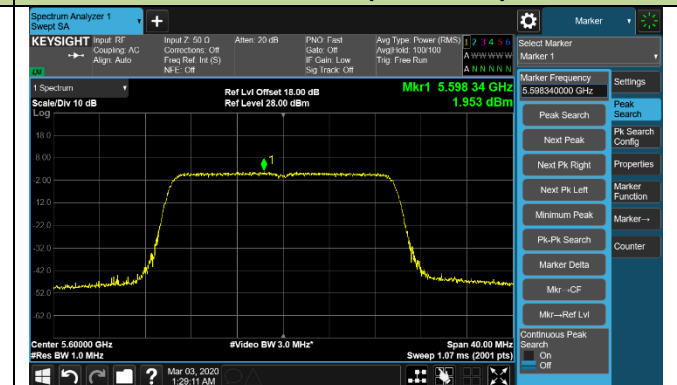

Channel 106 (5530MHz)

Channel 122 (5610MHz)

Channel 138 (5690MHz)

Channel 155 (5775MHz)

802.11ac-VHT160 Power Spectral Density - Ant 2 / Ant 0 + 1 (Ant 0 + 1 + 2 + 3)

Channel 50 (5250MHz)

Channel 114 (5570MHz)

802.11ax-HE20 Power Spectral Density - Ant 2 / Ant 0 + 1 + 2 + 3

Channel 36 (5180MHz)

Channel 44 (5220MHz)

Channel 48 (5240MHz)

Channel 52 (5260MHz)

Channel 60 (5300MHz)

Channel 64 (5320MHz)

Channel 100 (5500MHz)

Channel 120 (5600MHz)

802.11ax-HE20 Power Spectral Density - Ant 2 / Ant 0 + 1 + 2 + 3

Channel 140 (5700MHz)

Channel 144 (5720MHz)

Channel 149 (5745MHz)

Channel 157 (5785MHz)

Channel 165 (5825MHz)