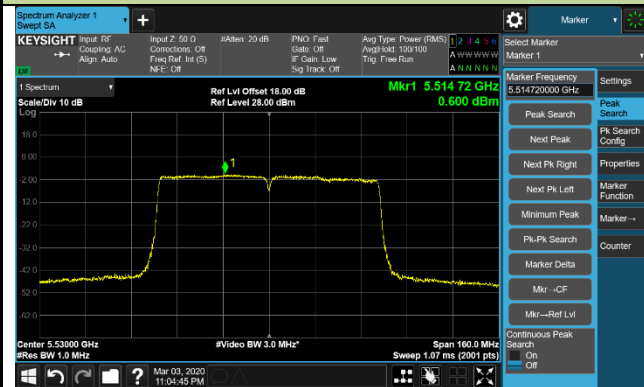

Channel 106 (5530MHz)