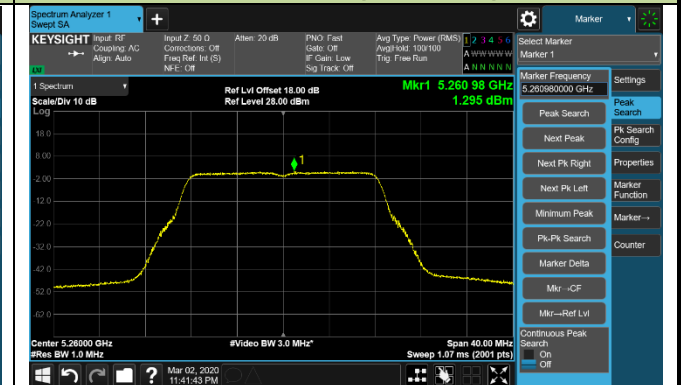

Channel 106 (5530MHz)

Channel 122 (5610MHz)

Channel 138 (5690MHz)

Channel 155 (5775MHz)

802.11ax-HE160 Power Spectral Density - Ant 1 / Ant 0 + 1 (Ant 0 + 1 + 2 + 3)

Channel 50 (5250MHz)

Channel 114 (5570MHz)

802.11a Power Spectral Density - Ant 2 / Ant 0 + 1 + 2 + 3

Channel 36 (5180MHz)

Channel 44 (5220MHz)

Channel 48 (5240MHz)

Channel 52 (5260MHz)

Channel 60 (5300MHz)

Channel 64 (5320MHz)

Channel 100 (5500MHz)

Channel 120 (5600MHz)

802.11a Power Spectral Density - Ant 2 / Ant 0 + 1 + 2 + 3

Channel 140 (5700MHz)

Channel 144 (5720MHz)

Channel 149 (5745MHz)

Channel 157 (5785MHz)

Channel 165 (5825MHz)

802.11ac-VHT20 Power Spectral Density - Ant 2 / Ant 0 + 1 + 2 + 3