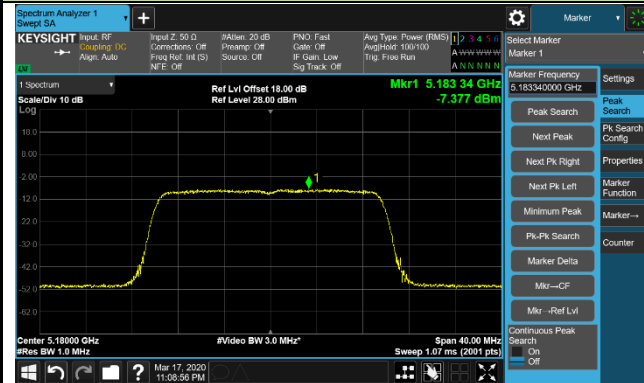

802.11ac-VHT40 Power Spectral Density - Ant 2 / Ant 0 + 1 + 2 + 3

Channel 151 (5755MHz)

Channel 159 (5795MHz)

802.11ac-VHT80 Power Spectral Density - Ant 2 / Ant 0 + 1 + 2 + 3

Channel 42 (5210MHz)

Channel 58 (5290MHz)

Channel 106 (5530MHz)

Channel 122 (5610MHz)

Channel 138 (5690MHz)

Channel 155 (5775MHz)

802.11ac-VHT160 Power Spectral Density - Ant 2 / Ant 0 + 1 (Ant 0 + 1 + 2 + 3)

Channel 50 (5250MHz)

Channel 114 (5570MHz)

802.11ax-HE20 Power Spectral Density - Ant 2 / Ant 0 + 1 + 2 + 3

Channel 36 (5180MHz)

Channel 44 (5220MHz)

Channel 48 (5240MHz)

Channel 52 (5260MHz)

Channel 60 (5300MHz)

Channel 64 (5320MHz)

Channel 100 (5500MHz)