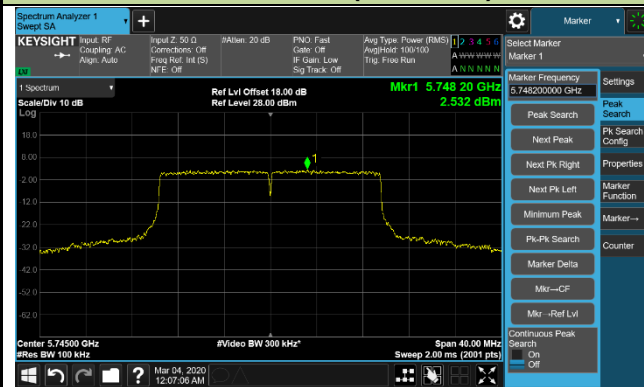

Channel 120 (5600MHz)

802.11ax-HE20 Power Spectral Density - Ant 2 / Ant 0 + 1 + 2 + 3

Channel 140 (5700MHz)

Channel 144 (5720MHz)

Channel 149 (5745MHz)

Channel 157 (5785MHz)

Channel 165 (5825MHz)