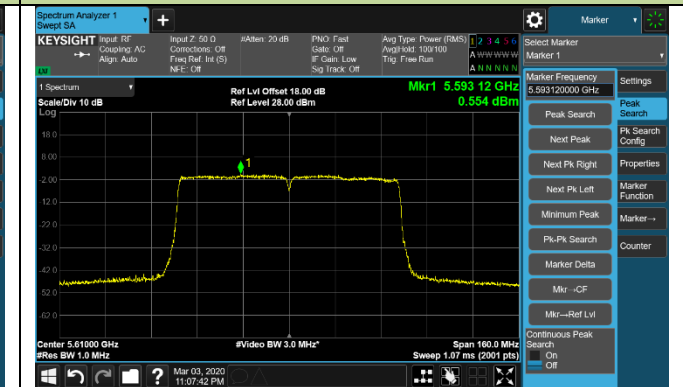

802.11ac-VHT40 Power Spectral Density - Ant 2 / Ant 0 + 1 + 2 + 3

Channel 151 (5755MHz)

Channel 159 (5795MHz)

802.11ac-VHT80 Power Spectral Density - Ant 2 / Ant 0 + 1 + 2 + 3

Channel 42 (5210MHz)

Channel 58 (5290MHz)

Channel 106 (5530MHz)

Channel 122 (5610MHz)

Channel 138 (5690MHz)

Channel 155 (5775MHz)

802.11ac-VHT160 Power Spectral Density - Ant 2 / Ant 0 + 1 (Ant 0 + 1 + 2 + 3)

Channel 50 (5250MHz)

Channel 114 (5570MHz)