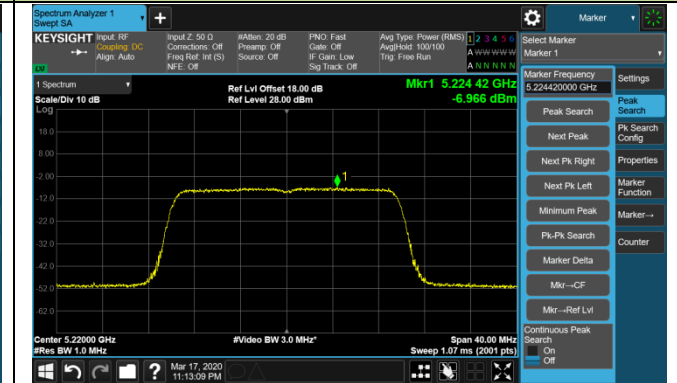

802.11ac-VHT40 Power Spectral Density - Ant 2 / Ant 0 + 1 + 2 + 3

Channel 151 (5755MHz)

Channel 159 (5795MHz)

802.11ac-VHT80 Power Spectral Density - Ant 2 / Ant 0 + 1 + 2 + 3

Channel 42 (5210MHz)

Channel 58 (5290MHz)

Channel 106 (5530MHz)

Channel 122 (5610MHz)

Channel 138 (5690MHz)

Channel 155 (5775MHz)

802.11ac-VHT160 Power Spectral Density - Ant 2 / Ant 0 + 1 (Ant 0 + 1 + 2 + 3)

Channel 50 (5250MHz)

Channel 114 (5570MHz)

802.11ax-HE20 Power Spectral Density - Ant 2 / Ant 0 + 1 + 2 + 3

Channel 36 (5180MHz)

Channel 44 (5220MHz)

Channel 48 (5240MHz)

Channel 52 (5260MHz)

Channel 60 (5300MHz)

Channel 64 (5320MHz)

Channel 100 (5500MHz)