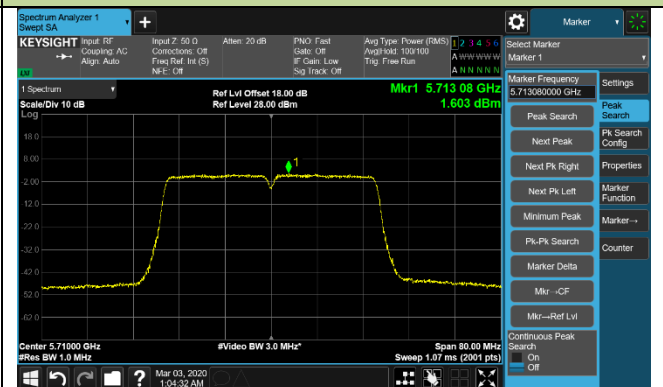

802.11ac-VHT20 Power Spectral Density - Ant 2 / Ant 0 + 1 + 2 + 3

Channel 140 (5700MHz)

Channel 144 (5720MHz)

Channel 149 (5745MHz)

Channel 157 (5785MHz)

Channel 165 (5825MHz)

802.11ac-VHT40 Power Spectral Density - Ant 2 / Ant 0 + 1 + 2 + 3

Channel 38 (5190MHz)

Channel 46 (5230MHz)

Channel 54 (5270MHz)

Channel 62 (5310MHz)

Channel 102 (5510MHz)

Channel 118 (5590MHz)

Channel 134 (5670MHz)

Channel 142 (5710MHz)

802.11ac-VHT40 Power Spectral Density - Ant 2 / Ant 0 + 1 + 2 + 3

Channel 151 (5755MHz)

Channel 159 (5795MHz)

802.11ac-VHT80 Power Spectral Density - Ant 2 / Ant 0 + 1 + 2 + 3

Channel 42 (5210MHz)

Channel 58 (5290MHz)