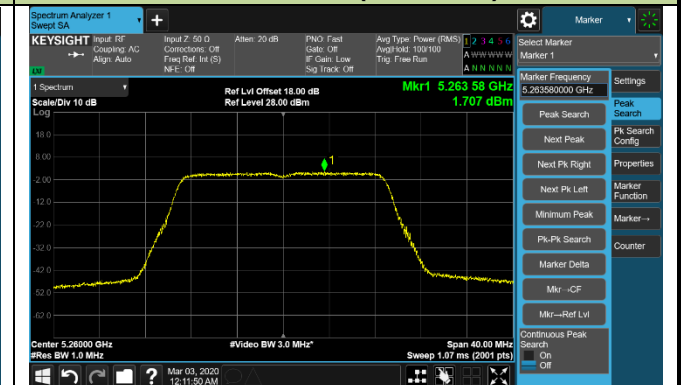

Channel 120 (5600MHz)

802.11a Power Spectral Density - Ant 2 / Ant 0 + 1 + 2 + 3

Channel 140 (5700MHz)

Channel 144 (5720MHz)

Channel 149 (5745MHz)

Channel 157 (5785MHz)

Channel 165 (5825MHz)

802.11ac-VHT20 Power Spectral Density - Ant 2 / Ant 0 + 1 + 2 + 3

Channel 36 (5180MHz)

Channel 44 (5220MHz)

Channel 48 (5240MHz)

Channel 52 (5260MHz)

Channel 60 (5300MHz)

Channel 64 (5320MHz)

Channel 100 (5500MHz)

Channel 120 (5600MHz)

802.11ac-VHT20 Power Spectral Density - Ant 2 / Ant 0 + 1 + 2 + 3

Channel 140 (5700MHz)

Channel 144 (5720MHz)

Channel 149 (5745MHz)

Channel 157 (5785MHz)

Channel 165 (5825MHz)

802.11ac-VHT40 Power Spectral Density - Ant 2 / Ant 0 + 1 + 2 + 3