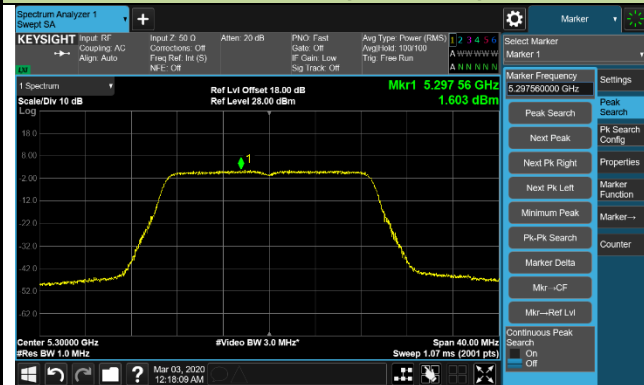

Channel 120 (5600MHz)

802.11a Power Spectral Density - Ant 2 / Ant 0 + 1 + 2 + 3

Channel 140 (5700MHz)

Channel 144 (5720MHz)

Channel 149 (5745MHz)

Channel 157 (5785MHz)

Channel 165 (5825MHz)

802.11ac-VHT20 Power Spectral Density - Ant 2 / Ant 0 + 1 + 2 + 3

Channel 36 (5180MHz)

Channel 44 (5220MHz)

Channel 48 (5240MHz)

Channel 52 (5260MHz)

Channel 60 (5300MHz)

Channel 64 (5320MHz)

Channel 100 (5500MHz)

Channel 120 (5600MHz)

802.11ac-VHT20 Power Spectral Density - Ant 2 / Ant 0 + 1 + 2 + 3

Channel 140 (5700MHz)

Channel 144 (5720MHz)

Channel 149 (5745MHz)

Channel 157 (5785MHz)

Channel 165 (5825MHz)

802.11ac-VHT40 Power Spectral Density - Ant 2 / Ant 0 + 1 + 2 + 3