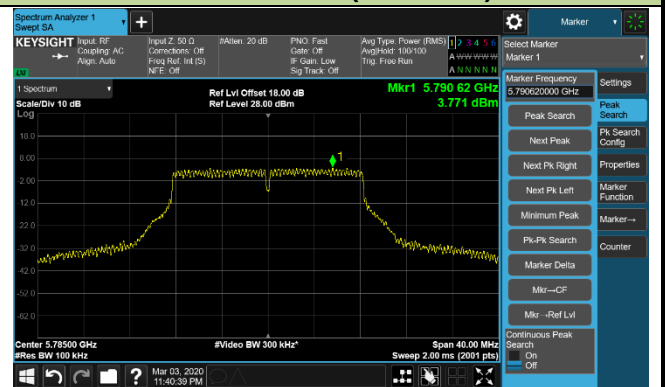

Channel 120 (5600MHz)

802.11a Power Spectral Density - Ant 2 / Ant 0 + 1 + 2 + 3

Channel 140 (5700MHz)

Channel 144 (5720MHz)

Channel 149 (5745MHz)

Channel 157 (5785MHz)

Channel 165 (5825MHz)

802.11ac-VHT20 Power Spectral Density - Ant 2 / Ant 0 + 1 + 2 + 3