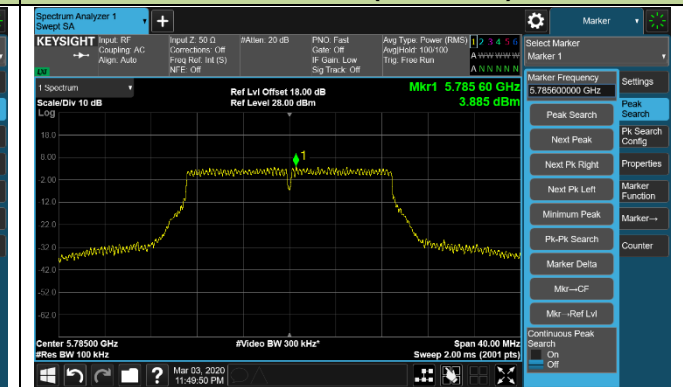

802.11ac-VHT20 Power Spectral Density - Ant 2 / Ant 0 + 1 + 2 + 3

Channel 140 (5700MHz)

Channel 144 (5720MHz)

Channel 149 (5745MHz)

Channel 157 (5785MHz)

Channel 165 (5825MHz)

802.11ac-VHT40 Power Spectral Density - Ant 2 / Ant 0 + 1 + 2 + 3