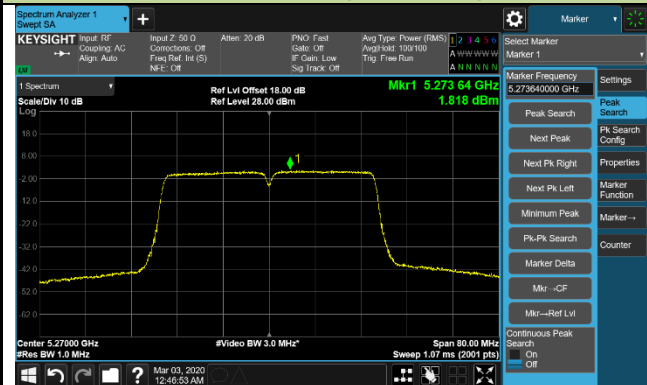

Channel 54 (5270MHz)