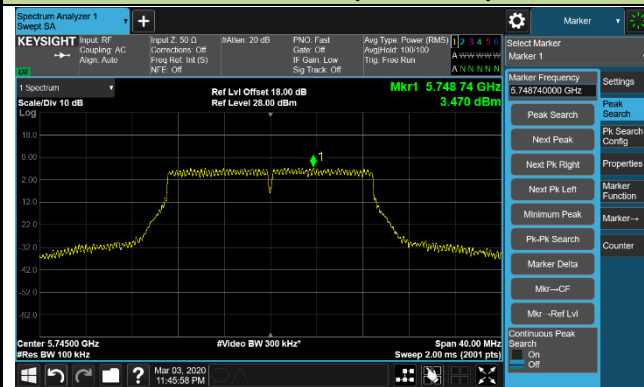

802.11ac-VHT20 Power Spectral Density - Ant 2 / Ant 0 + 1 + 2 + 3

Channel 140 (5700MHz)

Channel 144 (5720MHz)

Channel 149 (5745MHz)

Channel 157 (5785MHz)

Channel 165 (5825MHz)

802.11ac-VHT40 Power Spectral Density - Ant 2 / Ant 0 + 1 + 2 + 3