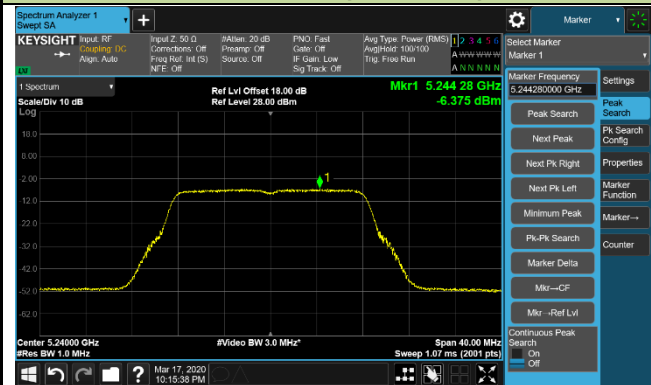

802.11a Power Spectral Density - Ant 2 / Ant 0 + 1 + 2 + 3

Channel 36 (5180MHz)

Channel 44 (5220MHz)

Channel 48 (5240MHz)

Channel 52 (5260MHz)

Channel 60 (5300MHz)

Channel 64 (5320MHz)

Channel 100 (5500MHz)

Channel 120 (5600MHz)

802.11a Power Spectral Density - Ant 2 / Ant 0 + 1 + 2 + 3

Channel 140 (5700MHz)

Channel 144 (5720MHz)

Channel 149 (5745MHz)

Channel 157 (5785MHz)

Channel 165 (5825MHz)

802.11ac-VHT20 Power Spectral Density - Ant 2 / Ant 0 + 1 + 2 + 3