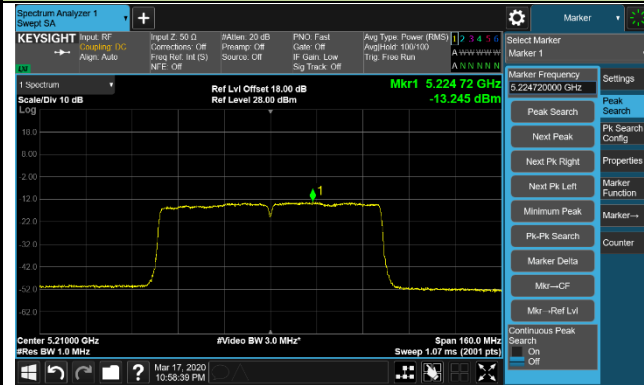

802.11ac-VHT40 Power Spectral Density - Ant 2 / Ant 0 + 1 + 2 + 3

Channel 151 (5755MHz)

Channel 159 (5795MHz)

802.11ac-VHT80 Power Spectral Density - Ant 2 / Ant 0 + 1 + 2 + 3

Channel 42 (5210MHz)

Channel 58 (5290MHz)

Channel 106 (5530MHz)

Channel 122 (5610MHz)

Channel 138 (5690MHz)

Channel 155 (5775MHz)

802.11ac-VHT160 Power Spectral Density - Ant 2 / Ant 0 + 1 (Ant 0 + 1 + 2 + 3)

Channel 50 (5250MHz)

Channel 114 (5570MHz)