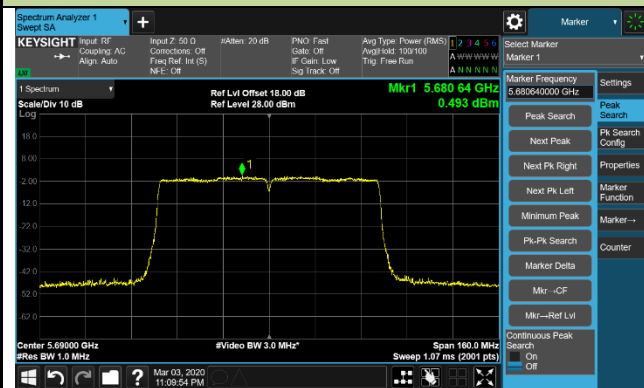

Channel 138 (5690MHz)