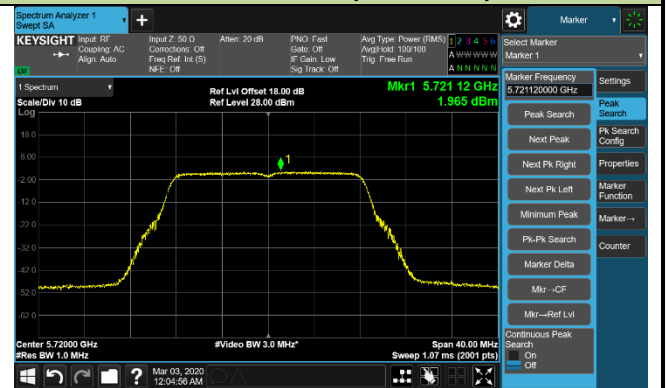

Channel 120 (5600MHz)

802.11a Power Spectral Density - Ant 2 / Ant 0 + 1 + 2 + 3

Channel 140 (5700MHz)

Channel 144 (5720MHz)

Channel 149 (5745MHz)

Channel 157 (5785MHz)

Channel 165 (5825MHz)

802.11ac-VHT20 Power Spectral Density - Ant 2 / Ant 0 + 1 + 2 + 3