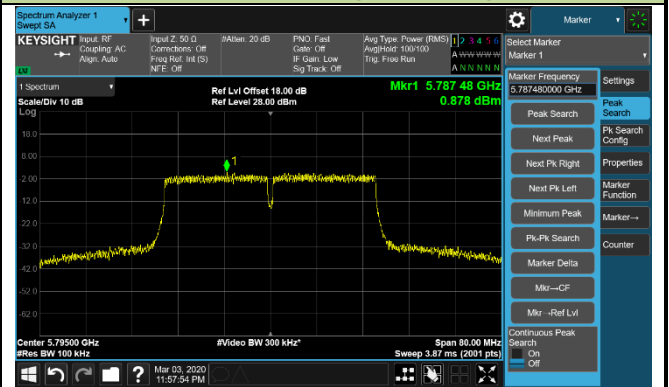

Channel 38 (5190MHz)

Channel 46 (5230MHz)

Channel 54 (5270MHz)

Channel 62 (5310MHz)

Channel 102 (5510MHz)

Channel 118 (5590MHz)

Channel 134 (5670MHz)

Channel 142 (5710MHz)

802.11ac-VHT40 Power Spectral Density - Ant 2 / Ant 0 + 1 + 2 + 3

Channel 151 (5755MHz)

Channel 159 (5795MHz)

802.11ac-VHT80 Power Spectral Density - Ant 2 / Ant 0 + 1 + 2 + 3

Channel 42 (5210MHz)

Channel 58 (5290MHz)