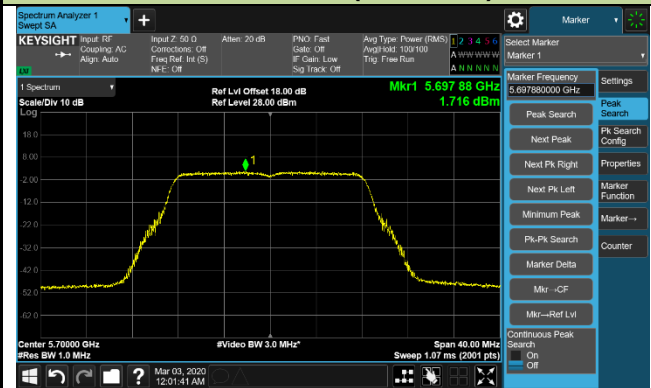

802.11a Power Spectral Density - Ant 2 / Ant 0 + 1 + 2 + 3

Channel 36 (5180MHz)

Channel 44 (5220MHz)

Channel 48 (5240MHz)

Channel 52 (5260MHz)

Channel 60 (5300MHz)

Channel 64 (5320MHz)

Channel 100 (5500MHz)

Channel 120 (5600MHz)

802.11a Power Spectral Density - Ant 2 / Ant 0 + 1 + 2 + 3

Channel 140 (5700MHz)

Channel 144 (5720MHz)

Channel 149 (5745MHz)

Channel 157 (5785MHz)

Channel 165 (5825MHz)

802.11ac-VHT20 Power Spectral Density - Ant 2 / Ant 0 + 1 + 2 + 3