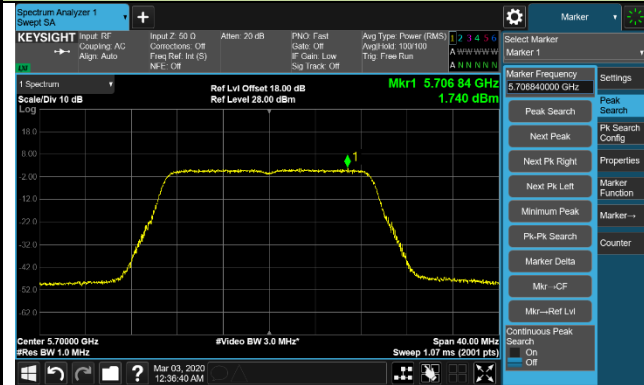

Channel 120 (5600MHz)

802.11a Power Spectral Density - Ant 2 / Ant 0 + 1 + 2 + 3

Channel 140 (5700MHz)

Channel 144 (5720MHz)

Channel 149 (5745MHz)

Channel 157 (5785MHz)

Channel 165 (5825MHz)

802.11ac-VHT20 Power Spectral Density - Ant 2 / Ant 0 + 1 + 2 + 3

Channel 36 (5180MHz)

Channel 44 (5220MHz)

Channel 48 (5240MHz)

Channel 52 (5260MHz)

Channel 60 (5300MHz)

Channel 64 (5320MHz)

Channel 100 (5500MHz)

Channel 120 (5600MHz)

802.11ac-VHT20 Power Spectral Density - Ant 2 / Ant 0 + 1 + 2 + 3

Channel 140 (5700MHz)

Channel 144 (5720MHz)

Channel 149 (5745MHz)

Channel 157 (5785MHz)

Channel 165 (5825MHz)

802.11ac-VHT40 Power Spectral Density - Ant 2 / Ant 0 + 1 + 2 + 3