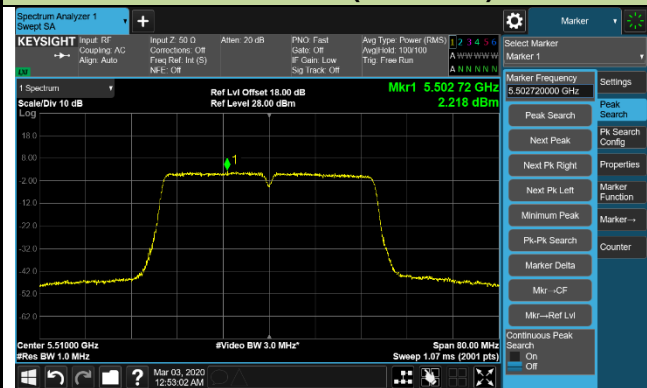

802.11ac-VHT20 Power Spectral Density - Ant 2 / Ant 0 + 1 + 2 + 3

Channel 140 (5700MHz)

Channel 144 (5720MHz)

Channel 149 (5745MHz)

Channel 157 (5785MHz)

Channel 165 (5825MHz)

802.11ac-VHT40 Power Spectral Density - Ant 2 / Ant 0 + 1 + 2 + 3

Channel 38 (5190MHz)

Channel 46 (5230MHz)

Channel 54 (5270MHz)

Channel 62 (5310MHz)

Channel 102 (5510MHz)

Channel 118 (5590MHz)

Channel 134 (5670MHz)

Channel 142 (5710MHz)

802.11ac-VHT40 Power Spectral Density - Ant 2 / Ant 0 + 1 + 2 + 3

Channel 151 (5755MHz)

Channel 159 (5795MHz)

802.11ac-VHT80 Power Spectral Density - Ant 2 / Ant 0 + 1 + 2 + 3

Channel 42 (5210MHz)

Channel 58 (5290MHz)