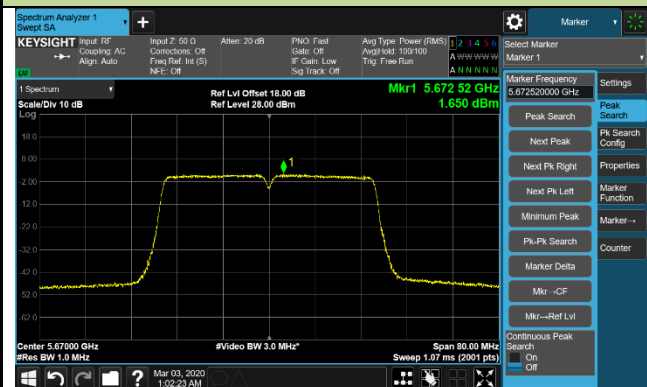

802.11ac-VHT20 Power Spectral Density - Ant 2 / Ant 0 + 1 + 2 + 3

Channel 140 (5700MHz)

Channel 144 (5720MHz)

Channel 149 (5745MHz)

Channel 157 (5785MHz)

Channel 165 (5825MHz)

802.11ac-VHT40 Power Spectral Density - Ant 2 / Ant 0 + 1 + 2 + 3

Channel 38 (5190MHz)

Channel 46 (5230MHz)

Channel 54 (5270MHz)

Channel 62 (5310MHz)

Channel 102 (5510MHz)

Channel 118 (5590MHz)

Channel 134 (5670MHz)

Channel 142 (5710MHz)

802.11ac-VHT40 Power Spectral Density - Ant 2 / Ant 0 + 1 + 2 + 3

Channel 151 (5755MHz)

Channel 159 (5795MHz)

802.11ac-VHT80 Power Spectral Density - Ant 2 / Ant 0 + 1 + 2 + 3

Channel 42 (5210MHz)

Channel 58 (5290MHz)