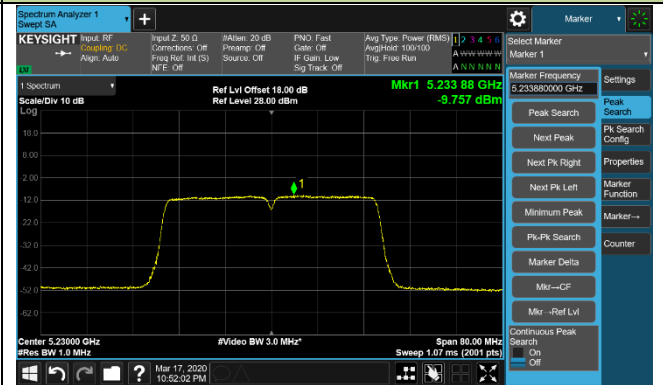

802.11ac-VHT20 Power Spectral Density - Ant 2 / Ant 0 + 1 + 2 + 3

Channel 140 (5700MHz)

Channel 144 (5720MHz)

Channel 149 (5745MHz)

Channel 157 (5785MHz)

Channel 165 (5825MHz)

802.11ac-VHT40 Power Spectral Density - Ant 2 / Ant 0 + 1 + 2 + 3

Channel 38 (5190MHz)

Channel 46 (5230MHz)

Channel 54 (5270MHz)

Channel 62 (5310MHz)

Channel 102 (5510MHz)

Channel 118 (5590MHz)

Channel 134 (5670MHz)

Channel 142 (5710MHz)