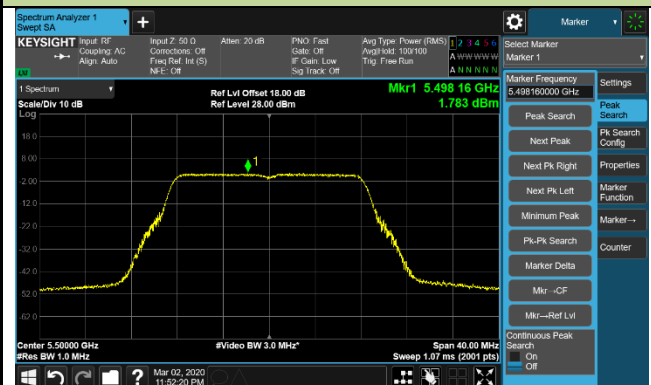

802.11a Power Spectral Density - Ant 2 / Ant 0 + 1 + 2 + 3

Channel 36 (5180MHz)

Channel 44 (5220MHz)

Channel 48 (5240MHz)

Channel 52 (5260MHz)

Channel 60 (5300MHz)

Channel 64 (5320MHz)

Channel 100 (5500MHz)

Channel 120 (5600MHz)

802.11a Power Spectral Density - Ant 2 / Ant 0 + 1 + 2 + 3

Channel 140 (5700MHz)

Channel 144 (5720MHz)

Channel 149 (5745MHz)

Channel 157 (5785MHz)

Channel 165 (5825MHz)

802.11ac-VHT20 Power Spectral Density - Ant 2 / Ant 0 + 1 + 2 + 3