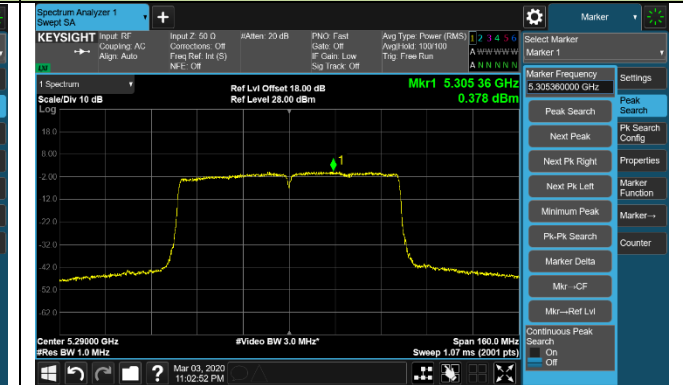

802.11ac-VHT40 Power Spectral Density - Ant 2 / Ant 0 + 1 + 2 + 3

Channel 151 (5755MHz)

Channel 159 (5795MHz)

802.11ac-VHT80 Power Spectral Density - Ant 2 / Ant 0 + 1 + 2 + 3

Channel 42 (5210MHz)

Channel 58 (5290MHz)

Channel 106 (5530MHz)

Channel 122 (5610MHz)

Channel 138 (5690MHz)

Channel 155 (5775MHz)

802.11ac-VHT160 Power Spectral Density - Ant 2 / Ant 0 + 1 (Ant 0 + 1 + 2 + 3)

Channel 50 (5250MHz)

Channel 114 (5570MHz)