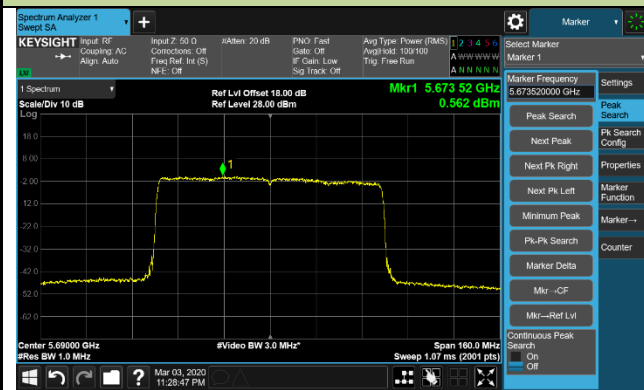

802.11ax-HE40 Power Spectral Density - Ant 1 / Ant 0 + 1 + 2 + 3

Channel 151 (5755MHz)

Channel 159 (5795MHz)

802.11ax-HE80 Power Spectral Density - Ant 1 / Ant 0 + 1 + 2 + 3

Channel 42 (5210MHz)

Channel 58 (5290MHz)

Channel 106 (5530MHz)

Channel 122 (5610MHz)

Channel 138 (5690MHz)

Channel 155 (5775MHz)

802.11ax-HE160 Power Spectral Density - Ant 1 / Ant 0 + 1 (Ant 0 + 1 + 2 + 3)

Channel 50 (5250MHz)

Channel 114 (5570MHz)