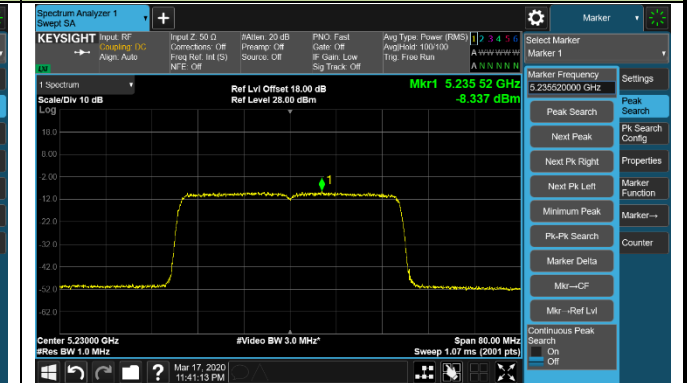

Channel 114 (5570MHz)

802.11ax-HE20 Power Spectral Density - Ant 1 / Ant 0 + 1 + 2 + 3

Channel 36 (5180MHz)

Channel 44 (5220MHz)

Channel 48 (5240MHz)

Channel 52 (5260MHz)

Channel 60 (5300MHz)

Channel 64 (5320MHz)

Channel 100 (5500MHz)

Channel 120 (5600MHz)

802.11ax-HE20 Power Spectral Density - Ant 1 / Ant 0 + 1 + 2 + 3

Channel 140 (5700MHz)

Channel 144 (5720MHz)

Channel 149 (5745MHz)

Channel 157 (5785MHz)

Channel 165 (5825MHz)

802.11ax-HE40 Power Spectral Density - Ant 1 / Ant 0 + 1 + 2 + 3

Channel 38 (5190MHz)

Channel 46 (5230MHz)

Channel 54 (5270MHz)

Channel 62 (5310MHz)

Channel 102 (5510MHz)

Channel 118 (5590MHz)

Channel 134 (5670MHz)

Channel 142 (5710MHz)