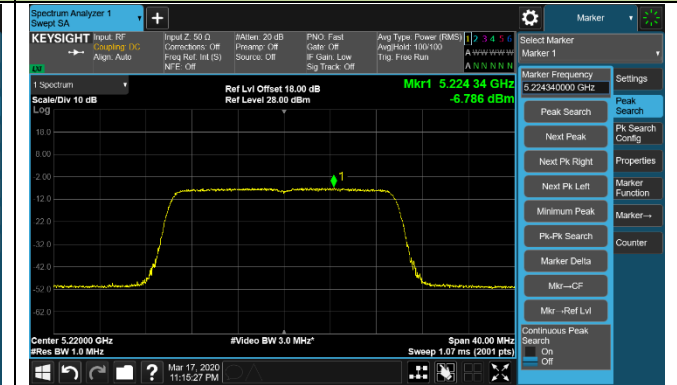

Channel 58 (5290MHz)

Channel 106 (5530MHz)

Channel 122 (5610MHz)

Channel 138 (5690MHz)

Channel 155 (5775MHz)

802.11ac-VHT160 Power Spectral Density - Ant 1 / Ant 0 + 1 (Ant 0 + 1 + 2 + 3)

Channel 50 (5250MHz)

Channel 114 (5570MHz)

802.11ax-HE20 Power Spectral Density - Ant 1 / Ant 0 + 1 + 2 + 3

Channel 36 (5180MHz)

Channel 44 (5220MHz)

Channel 48 (5240MHz)

Channel 52 (5260MHz)

Channel 60 (5300MHz)

Channel 64 (5320MHz)

Channel 100 (5500MHz)

Channel 120 (5600MHz)

802.11ax-HE20 Power Spectral Density - Ant 1 / Ant 0 + 1 + 2 + 3

Channel 140 (5700MHz)

Channel 144 (5720MHz)

Channel 149 (5745MHz)

Channel 157 (5785MHz)

Channel 165 (5825MHz)