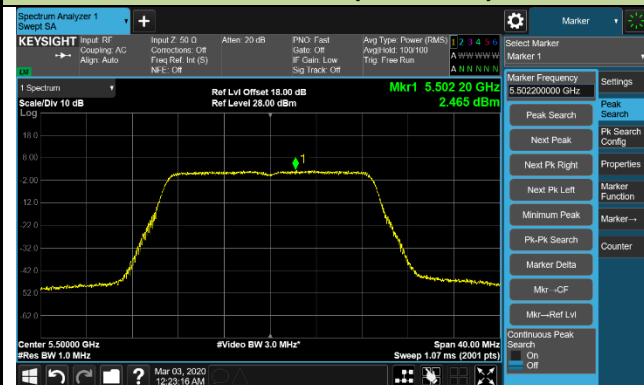

Channel 64 (5320MHz)

Channel 100 (5500MHz)

Channel 120 (5600MHz)

802.11a Power Spectral Density - Ant 1 / Ant 0 + 1 + 2 + 3

Channel 140 (5700MHz)

Channel 144 (5720MHz)

Channel 149 (5745MHz)

Channel 157 (5785MHz)

Channel 165 (5825MHz)

802.11ac-VHT20 Power Spectral Density - Ant 1 / Ant 0 + 1 + 2 + 3

Channel 36 (5180MHz)

Channel 44 (5220MHz)

Channel 48 (5240MHz)

Channel 52 (5260MHz)

Channel 60 (5300MHz)

Channel 64 (5320MHz)

Channel 100 (5500MHz)

Channel 120 (5600MHz)

802.11ac-VHT20 Power Spectral Density - Ant 1 / Ant 0 + 1 + 2 + 3

Channel 140 (5700MHz)

Channel 144 (5720MHz)

Channel 149 (5745MHz)

Channel 157 (5785MHz)

Channel 165 (5825MHz)