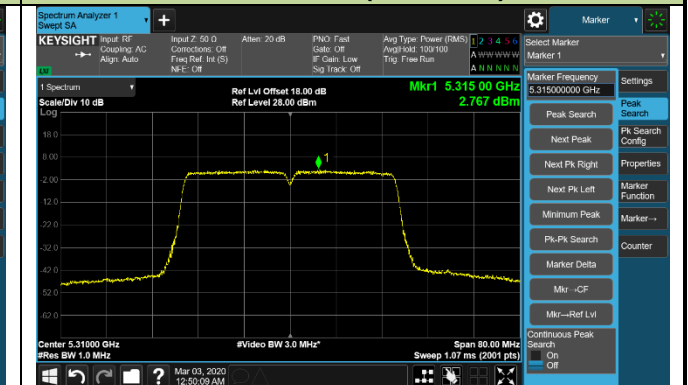

Channel 100 (5500MHz)

Channel 120 (5600MHz)

802.11ac-VHT20 Power Spectral Density - Ant 1 / Ant 0 + 1 + 2 + 3

Channel 140 (5700MHz)

Channel 144 (5720MHz)

Channel 149 (5745MHz)

Channel 157 (5785MHz)

Channel 165 (5825MHz)

802.11ac-VHT40 Power Spectral Density - Ant 1 / Ant 0 + 1 + 2 + 3

Channel 38 (5190MHz)

Channel 46 (5230MHz)

Channel 54 (5270MHz)

Channel 62 (5310MHz)

Channel 102 (5510MHz)

Channel 118 (5590MHz)

Channel 134 (5670MHz)

Channel 142 (5710MHz)

802.11ac-VHT40 Power Spectral Density - Ant 1 / Ant 0 + 1 + 2 + 3

Channel 151 (5755MHz)

Channel 159 (5795MHz)

802.11ac-VHT80 Power Spectral Density - Ant 1 / Ant 0 + 1 + 2 + 3

Channel 42 (5210MHz)