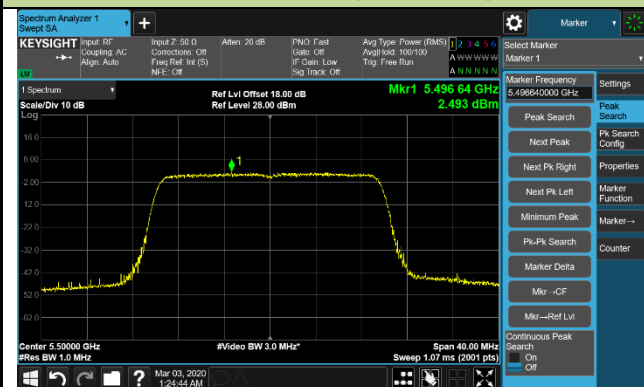

Channel 58 (5290MHz)

Channel 106 (5530MHz)

Channel 122 (5610MHz)

Channel 138 (5690MHz)

Channel 155 (5775MHz)

802.11ac-VHT160 Power Spectral Density - Ant 1 / Ant 0 + 1 (Ant 0 + 1 + 2 + 3)

Channel 50 (5250MHz)

Channel 114 (5570MHz)

802.11ax-HE20 Power Spectral Density - Ant 1 / Ant 0 + 1 + 2 + 3

Channel 36 (5180MHz)

Channel 44 (5220MHz)

Channel 48 (5240MHz)

Channel 52 (5260MHz)

Channel 60 (5300MHz)

Channel 64 (5320MHz)

Channel 100 (5500MHz)

Channel 120 (5600MHz)

802.11ax-HE20 Power Spectral Density - Ant 1 / Ant 0 + 1 + 2 + 3

Channel 140 (5700MHz)

Channel 144 (5720MHz)

Channel 149 (5745MHz)

Channel 157 (5785MHz)

Channel 165 (5825MHz)