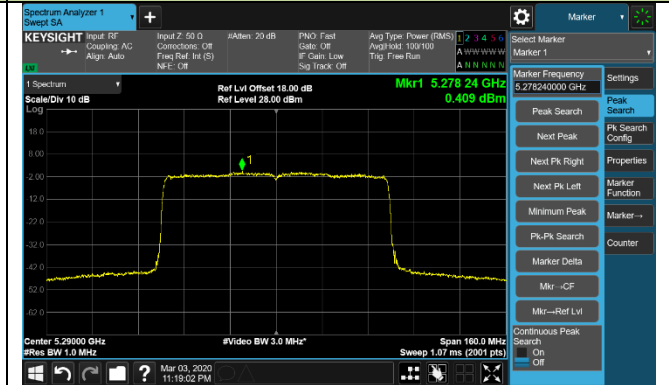

802.11ax-HE80 Power Spectral Density - Ant 0 / Ant 0 + 1 + 2 + 3

Channel 42 (5210MHz)

Channel 58 (5290MHz)

Channel 106 (5530MHz)

Channel 122 (5610MHz)

Channel 138 (5690MHz)

Channel 155 (5775MHz)

802.11ax-HE160 Power Spectral Density - Ant 0 / Ant 0 + 1 (Ant 0 + 1 + 2 + 3)

Channel 50 (5250MHz)

Channel 114 (5570MHz)

802.11a Power Spectral Density - Ant 1 / Ant 0 + 1 + 2 + 3

Channel 36 (5180MHz)

Channel 44 (5220MHz)

Channel 48 (5240MHz)

Channel 52 (5260MHz)

Channel 60 (5300MHz)