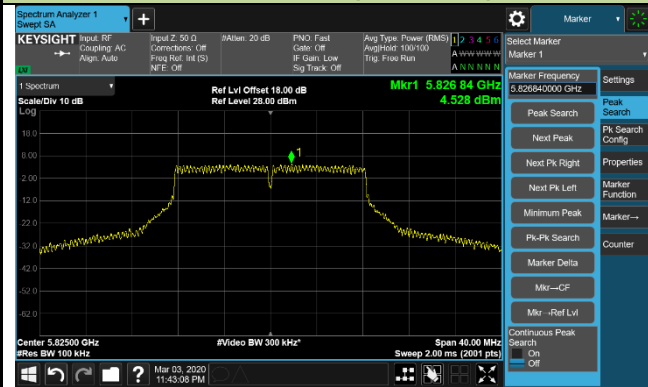

Channel 64 (5320MHz)

Channel 100 (5500MHz)

Channel 120 (5600MHz)

802.11a Power Spectral Density - Ant 1 / Ant 0 + 1 + 2 + 3

Channel 140 (5700MHz)

Channel 144 (5720MHz)

Channel 149 (5745MHz)

Channel 157 (5785MHz)

Channel 165 (5825MHz)

802.11ac-VHT20 Power Spectral Density - Ant 1 / Ant 0 + 1 + 2 + 3

Channel 36 (5180MHz)

Channel 44 (5220MHz)

Channel 48 (5240MHz)

Channel 52 (5260MHz)

Channel 60 (5300MHz)

Channel 64 (5320MHz)