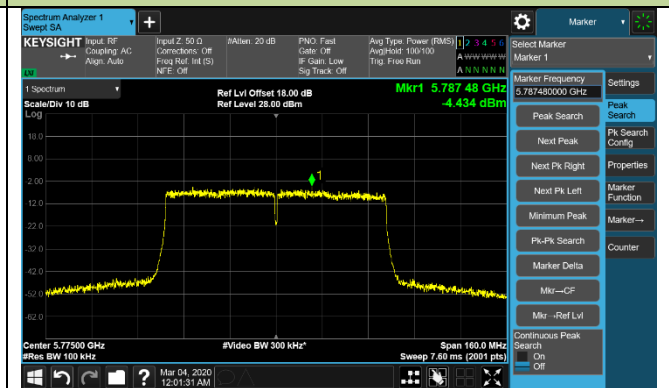

Channel 142 (5710MHz)

802.11ac-VHT40 Power Spectral Density - Ant 1 / Ant 0 + 1 + 2 + 3

Channel 151 (5755MHz)

Channel 159 (5795MHz)

802.11ac-VHT80 Power Spectral Density - Ant 1 / Ant 0 + 1 + 2 + 3

Channel 42 (5210MHz)

Channel 58 (5290MHz)

Channel 106 (5530MHz)

Channel 122 (5610MHz)

Channel 138 (5690MHz)

Channel 155 (5775MHz)

802.11ac-VHT160 Power Spectral Density - Ant 1 / Ant 0 + 1 (Ant 0 + 1 + 2 + 3)

Channel 50 (5250MHz)

Channel 114 (5570MHz)

802.11ax-HE20 Power Spectral Density - Ant 1 / Ant 0 + 1 + 2 + 3

Channel 36 (5180MHz)

Channel 44 (5220MHz)

Channel 48 (5240MHz)

Channel 52 (5260MHz)

Channel 60 (5300MHz)

Channel 64 (5320MHz)