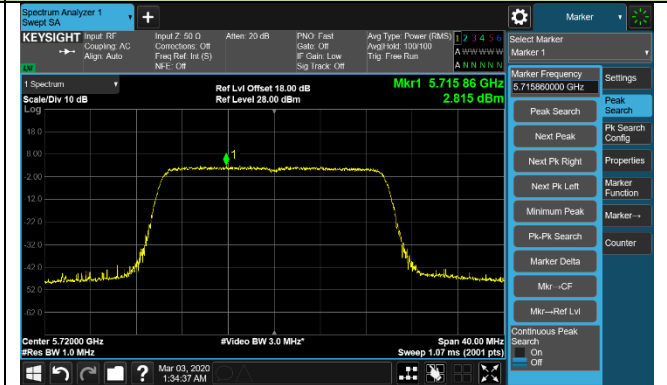

Channel 114 (5570MHz)

802.11ax-HE20 Power Spectral Density - Ant 1 / Ant 0 + 1 + 2 + 3

Channel 36 (5180MHz)

Channel 44 (5220MHz)

Channel 48 (5240MHz)

Channel 52 (5260MHz)

Channel 60 (5300MHz)

Channel 64 (5320MHz)

Channel 100 (5500MHz)

Channel 120 (5600MHz)

802.11ax-HE20 Power Spectral Density - Ant 1 / Ant 0 + 1 + 2 + 3

Channel 140 (5700MHz)

Channel 144 (5720MHz)

Channel 149 (5745MHz)

Channel 157 (5785MHz)

Channel 165 (5825MHz)

802.11ax-HE40 Power Spectral Density - Ant 1 / Ant 0 + 1 + 2 + 3

Channel 38 (5190MHz)

Channel 46 (5230MHz)

Channel 54 (5270MHz)

Channel 62 (5310MHz)

Channel 102 (5510MHz)

Channel 118 (5590MHz)

Channel 134 (5670MHz)

Channel 142 (5710MHz)