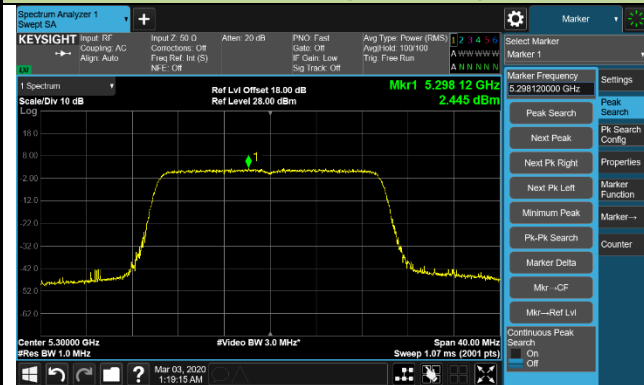

Channel 58 (5290MHz)

Channel 106 (5530MHz)

Channel 122 (5610MHz)

Channel 138 (5690MHz)

Channel 155 (5775MHz)

802.11ac-VHT160 Power Spectral Density - Ant 1 / Ant 0 + 1 (Ant 0 + 1 + 2 + 3)

Channel 50 (5250MHz)

Channel 114 (5570MHz)

802.11ax-HE20 Power Spectral Density - Ant 1 / Ant 0 + 1 + 2 + 3

Channel 36 (5180MHz)

Channel 44 (5220MHz)

Channel 48 (5240MHz)

Channel 52 (5260MHz)

Channel 60 (5300MHz)

Channel 64 (5320MHz)

Channel 100 (5500MHz)

Channel 120 (5600MHz)

802.11ax-HE20 Power Spectral Density - Ant 1 / Ant 0 + 1 + 2 + 3

Channel 140 (5700MHz)

Channel 144 (5720MHz)

Channel 149 (5745MHz)

Channel 157 (5785MHz)

Channel 165 (5825MHz)