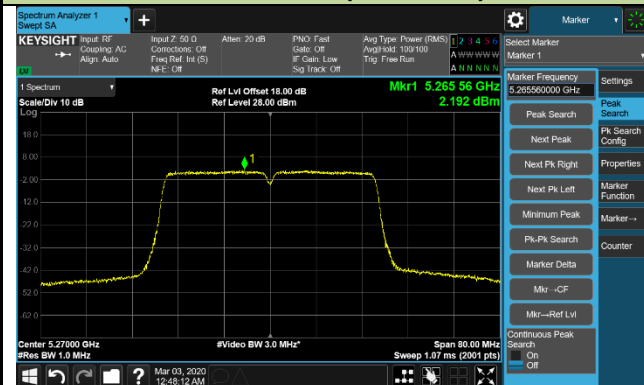

802.11ac-VHT40 Power Spectral Density - Ant 1 / Ant 0 + 1 + 2 + 3

Channel 38 (5190MHz)

Channel 46 (5230MHz)

Channel 54 (5270MHz)

Channel 62 (5310MHz)

Channel 102 (5510MHz)

Channel 118 (5590MHz)

Channel 134 (5670MHz)

Channel 142 (5710MHz)

802.11ac-VHT40 Power Spectral Density - Ant 1 / Ant 0 + 1 + 2 + 3

Channel 151 (5755MHz)

Channel 159 (5795MHz)

802.11ac-VHT80 Power Spectral Density - Ant 1 / Ant 0 + 1 + 2 + 3

Channel 42 (5210MHz)