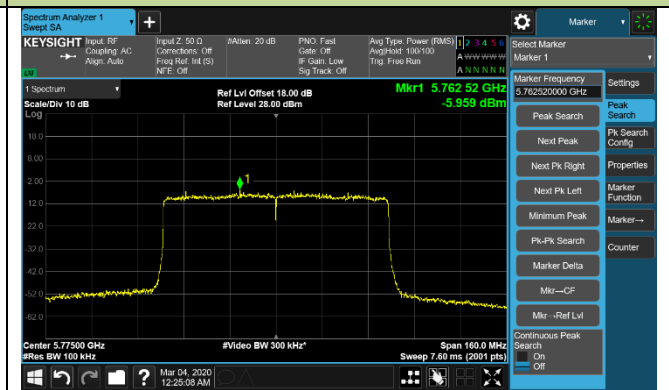

802.11ax-HE80 Power Spectral Density - Ant 0 / Ant 0 + 1 + 2 + 3

Channel 42 (5210MHz)

Channel 58 (5290MHz)

Channel 106 (5530MHz)

Channel 122 (5610MHz)

Channel 138 (5690MHz)

Channel 155 (5775MHz)

802.11ax-HE160 Power Spectral Density - Ant 0 / Ant 0 + 1 (Ant 0 + 1 + 2 + 3)

Channel 50 (5250MHz)

Channel 114 (5570MHz)

802.11a Power Spectral Density - Ant 1 / Ant 0 + 1 + 2 + 3

Channel 36 (5180MHz)

Channel 44 (5220MHz)

Channel 48 (5240MHz)

Channel 52 (5260MHz)

Channel 60 (5300MHz)