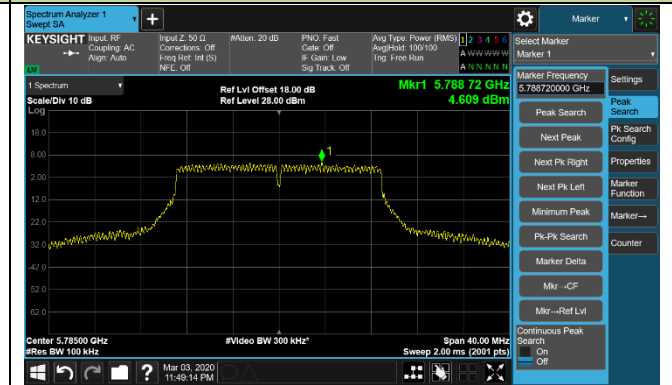

Channel 165 (5825MHz)

802.11ac-VHT20 Power Spectral Density - Ant 1 / Ant 0 + 1 + 2 + 3

Channel 36 (5180MHz)

Channel 44 (5220MHz)

Channel 48 (5240MHz)

Channel 52 (5260MHz)

Channel 60 (5300MHz)

Channel 64 (5320MHz)

Channel 100 (5500MHz)

Channel 120 (5600MHz)

802.11ac-VHT20 Power Spectral Density - Ant 1 / Ant 0 + 1 + 2 + 3

Channel 140 (5700MHz)

Channel 144 (5720MHz)

Channel 149 (5745MHz)

Channel 157 (5785MHz)

Channel 165 (5825MHz)

802.11ac-VHT40 Power Spectral Density - Ant 1 / Ant 0 + 1 + 2 + 3

Channel 38 (5190MHz)

Channel 46 (5230MHz)

Channel 54 (5270MHz)

Channel 62 (5310MHz)

Channel 102 (5510MHz)

Channel 118 (5590MHz)

Channel 134 (5670MHz)