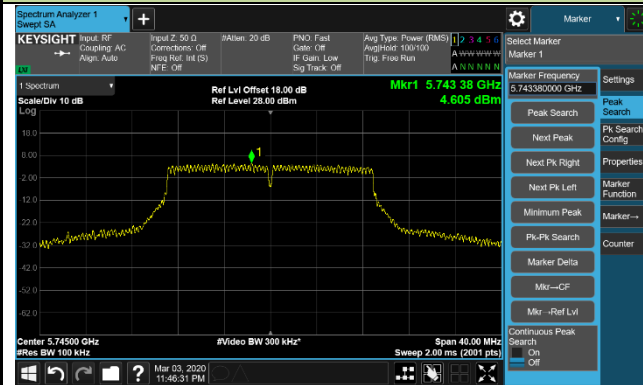

Channel 100 (5500MHz)

Channel 120 (5600MHz)

802.11ac-VHT20 Power Spectral Density - Ant 1 / Ant 0 + 1 + 2 + 3

Channel 140 (5700MHz)

Channel 144 (5720MHz)

Channel 149 (5745MHz)

Channel 157 (5785MHz)

Channel 165 (5825MHz)