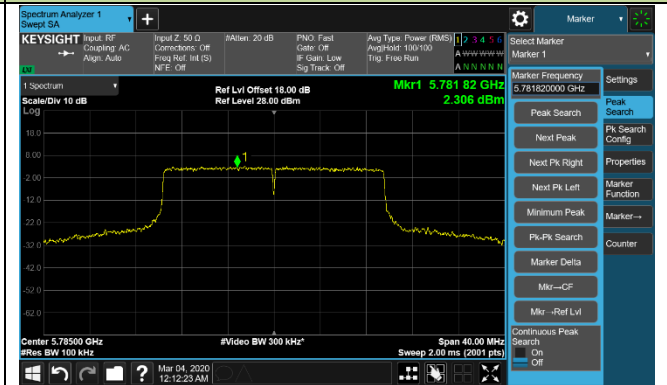

Channel 114 (5570MHz)

802.11ax-HE20 Power Spectral Density - Ant 1 / Ant 0 + 1 + 2 + 3

Channel 36 (5180MHz)

Channel 44 (5220MHz)

Channel 48 (5240MHz)

Channel 52 (5260MHz)

Channel 60 (5300MHz)

Channel 64 (5320MHz)

Channel 100 (5500MHz)

Channel 120 (5600MHz)

802.11ax-HE20 Power Spectral Density - Ant 1 / Ant 0 + 1 + 2 + 3

Channel 140 (5700MHz)

Channel 144 (5720MHz)

Channel 149 (5745MHz)

Channel 157 (5785MHz)

Channel 165 (5825MHz)

Channel 142 (5710MHz)