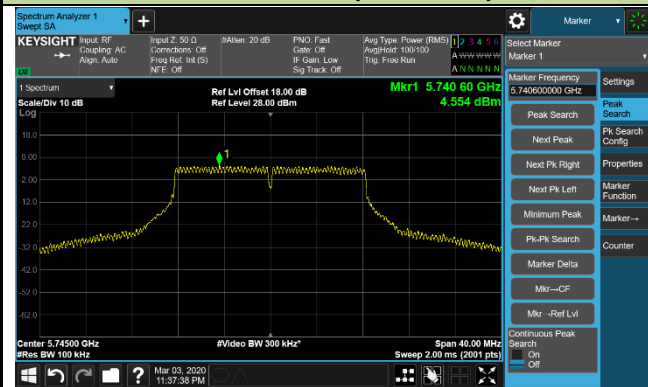

Channel 64 (5320MHz)

Channel 100 (5500MHz)

Channel 120 (5600MHz)

802.11a Power Spectral Density - Ant 1 / Ant 0 + 1 + 2 + 3

Channel 140 (5700MHz)

Channel 144 (5720MHz)

Channel 149 (5745MHz)

Channel 157 (5785MHz)