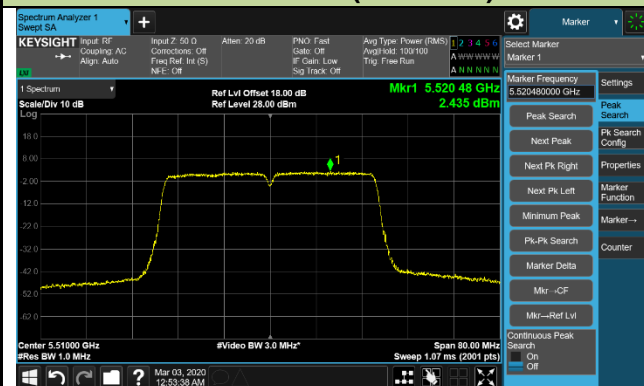

802.11ac-VHT40 Power Spectral Density - Ant 1 / Ant 0 + 1 + 2 + 3

Channel 38 (5190MHz)

Channel 46 (5230MHz)

Channel 54 (5270MHz)

Channel 62 (5310MHz)

Channel 102 (5510MHz)

Channel 118 (5590MHz)

Channel 134 (5670MHz)

Channel 142 (5710MHz)

802.11ac-VHT40 Power Spectral Density - Ant 1 / Ant 0 + 1 + 2 + 3

Channel 151 (5755MHz)

Channel 159 (5795MHz)

802.11ac-VHT80 Power Spectral Density - Ant 1 / Ant 0 + 1 + 2 + 3

Channel 42 (5210MHz)