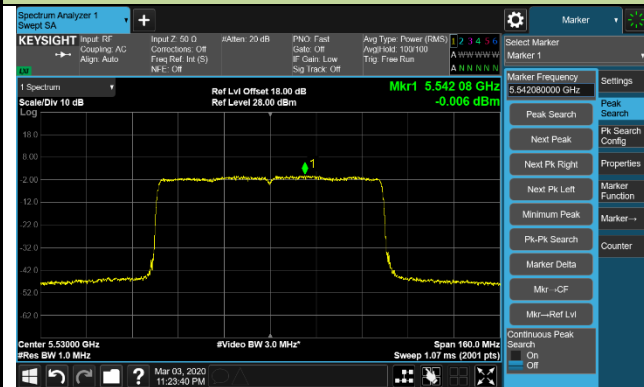

802.11ax-HE80 Power Spectral Density - Ant 0 / Ant 0 + 1 + 2 + 3

Channel 42 (5210MHz)

Channel 58 (5290MHz)

Channel 106 (5530MHz)

Channel 122 (5610MHz)

Channel 138 (5690MHz)

Channel 155 (5775MHz)

802.11ax-HE160 Power Spectral Density - Ant 0 / Ant 0 + 1 (Ant 0 + 1 + 2 + 3)

Channel 50 (5250MHz)

Channel 114 (5570MHz)

802.11a Power Spectral Density - Ant 1 / Ant 0 + 1 + 2 + 3

Channel 36 (5180MHz)

Channel 44 (5220MHz)

Channel 48 (5240MHz)

Channel 52 (5260MHz)

Channel 60 (5300MHz)