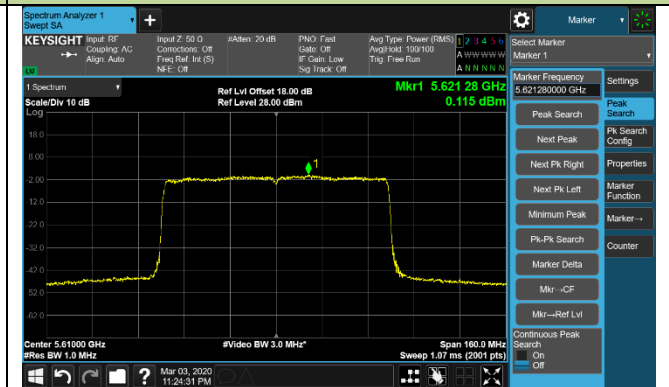

802.11ax-HE80 Power Spectral Density - Ant 0 / Ant 0 + 1 + 2 + 3

Channel 42 (5210MHz)

Channel 58 (5290MHz)

Channel 106 (5530MHz)

Channel 122 (5610MHz)

Channel 138 (5690MHz)

Channel 155 (5775MHz)

802.11ax-HE160 Power Spectral Density - Ant 0 / Ant 0 + 1 (Ant 0 + 1 + 2 + 3)

Channel 50 (5250MHz)

Channel 114 (5570MHz)

802.11a Power Spectral Density - Ant 1 / Ant 0 + 1 + 2 + 3

Channel 36 (5180MHz)

Channel 44 (5220MHz)

Channel 48 (5240MHz)

Channel 52 (5260MHz)

Channel 60 (5300MHz)