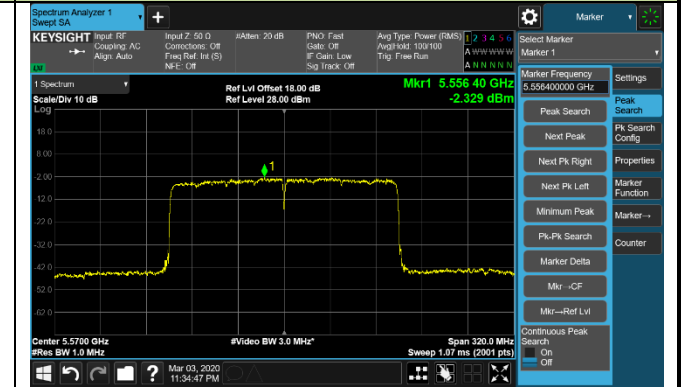

802.11ax-HE80 Power Spectral Density - Ant 0 / Ant 0 + 1 + 2 + 3

Channel 42 (5210MHz)

Channel 58 (5290MHz)

Channel 106 (5530MHz)

Channel 122 (5610MHz)

Channel 138 (5690MHz)

Channel 155 (5775MHz)

802.11ax-HE160 Power Spectral Density - Ant 0 / Ant 0 + 1 (Ant 0 + 1 + 2 + 3)

Channel 50 (5250MHz)

Channel 114 (5570MHz)

802.11a Power Spectral Density - Ant 1 / Ant 0 + 1 + 2 + 3

Channel 36 (5180MHz)

Channel 44 (5220MHz)

Channel 48 (5240MHz)

Channel 52 (5260MHz)

Channel 60 (5300MHz)