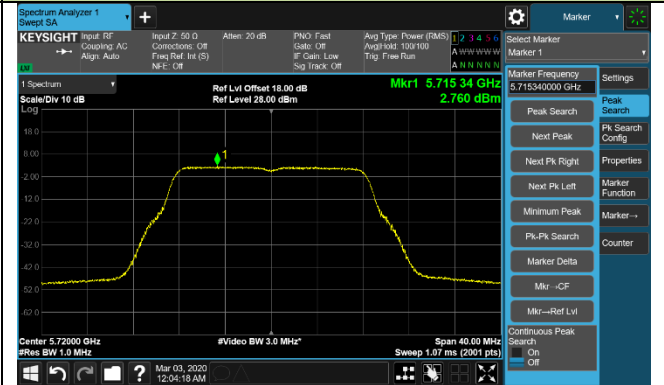

Channel 64 (5320MHz)

Channel 100 (5500MHz)

Channel 120 (5600MHz)

802.11a Power Spectral Density - Ant 1 / Ant 0 + 1 + 2 + 3

Channel 140 (5700MHz)

Channel 144 (5720MHz)

Channel 149 (5745MHz)

Channel 157 (5785MHz)

Channel 165 (5825MHz)

802.11ac-VHT20 Power Spectral Density - Ant 1 / Ant 0 + 1 + 2 + 3

Channel 36 (5180MHz)

Channel 44 (5220MHz)

Channel 48 (5240MHz)

Channel 52 (5260MHz)

Channel 60 (5300MHz)

Channel 64 (5320MHz)