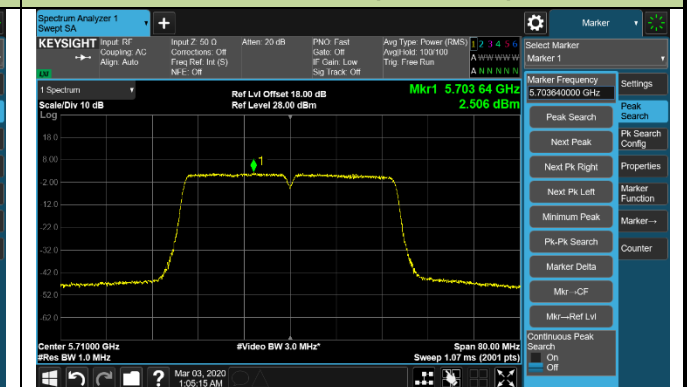

Channel 100 (5500MHz)

Channel 120 (5600MHz)

802.11ac-VHT20 Power Spectral Density - Ant 1 / Ant 0 + 1 + 2 + 3

Channel 140 (5700MHz)

Channel 144 (5720MHz)

Channel 149 (5745MHz)

Channel 157 (5785MHz)

Channel 165 (5825MHz)

802.11ac-VHT40 Power Spectral Density - Ant 1 / Ant 0 + 1 + 2 + 3

Channel 38 (5190MHz)

Channel 46 (5230MHz)

Channel 54 (5270MHz)

Channel 62 (5310MHz)

Channel 102 (5510MHz)

Channel 118 (5590MHz)

Channel 134 (5670MHz)

Channel 142 (5710MHz)

802.11ac-VHT40 Power Spectral Density - Ant 1 / Ant 0 + 1 + 2 + 3

Channel 151 (5755MHz)

Channel 159 (5795MHz)

802.11ac-VHT80 Power Spectral Density - Ant 1 / Ant 0 + 1 + 2 + 3

Channel 42 (5210MHz)