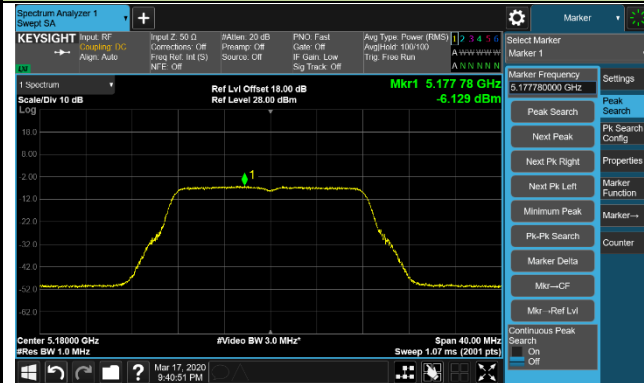

802.11ax-HE80 Power Spectral Density - Ant 0 / Ant 0 + 1 + 2 + 3

Channel 42 (5210MHz)

Channel 58 (5290MHz)

Channel 106 (5530MHz)

Channel 122 (5610MHz)

Channel 138 (5690MHz)

Channel 155 (5775MHz)

802.11ax-HE160 Power Spectral Density - Ant 0 / Ant 0 + 1 (Ant 0 + 1 + 2 + 3)

Channel 50 (5250MHz)

Channel 114 (5570MHz)

802.11a Power Spectral Density - Ant 1 / Ant 0 + 1 + 2 + 3

Channel 36 (5180MHz)

Channel 44 (5220MHz)

Channel 48 (5240MHz)

Channel 52 (5260MHz)

Channel 60 (5300MHz)