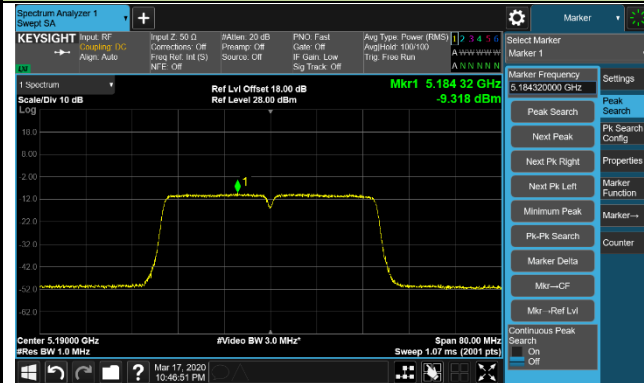

Channel 100 (5500MHz)

Channel 120 (5600MHz)

802.11ac-VHT20 Power Spectral Density - Ant 1 / Ant 0 + 1 + 2 + 3

Channel 140 (5700MHz)

Channel 144 (5720MHz)

Channel 149 (5745MHz)

Channel 157 (5785MHz)

Channel 165 (5825MHz)

802.11ac-VHT40 Power Spectral Density - Ant 1 / Ant 0 + 1 + 2 + 3

Channel 38 (5190MHz)

Channel 46 (5230MHz)

Channel 54 (5270MHz)

Channel 62 (5310MHz)

Channel 102 (5510MHz)

Channel 118 (5590MHz)

Channel 134 (5670MHz)