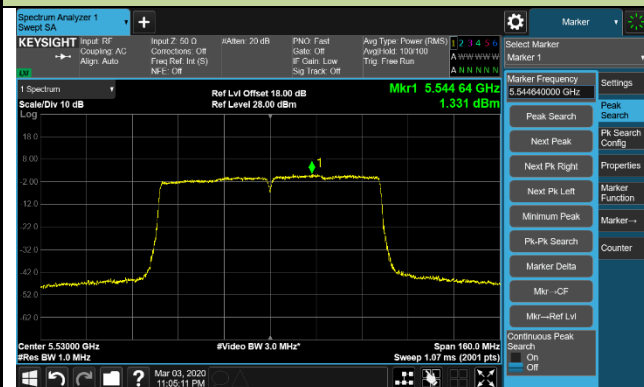

Channel 142 (5710MHz)

802.11ac-VHT40 Power Spectral Density - Ant 1 / Ant 0 + 1 + 2 + 3

Channel 151 (5755MHz)

Channel 159 (5795MHz)

802.11ac-VHT80 Power Spectral Density - Ant 1 / Ant 0 + 1 + 2 + 3

Channel 42 (5210MHz)

Channel 58 (5290MHz)

Channel 106 (5530MHz)

Channel 122 (5610MHz)

Channel 138 (5690MHz)

Channel 155 (5775MHz)

802.11ac-VHT160 Power Spectral Density - Ant 1 / Ant 0 + 1 (Ant 0 + 1 + 2 + 3)

Channel 50 (5250MHz)