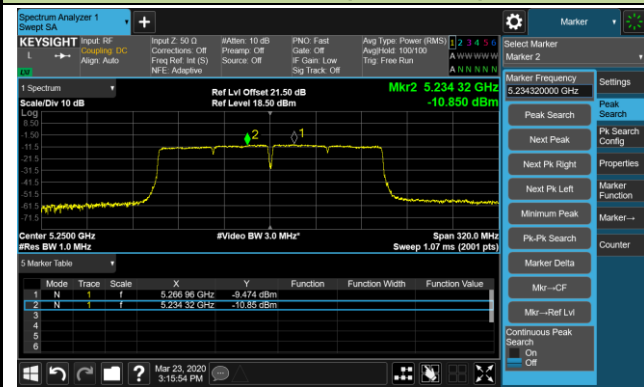

Channel 58 (5290MHz)

Channel 106 (5530MHz)

Channel 122 (5610MHz)

Channel 138 (5690MHz)

Channel 155 (5775MHz)

802.11ac-VHT160 Power Spectral Density - Ant 1 / Ant 0 + 1 (Ant 0 + 1 + 2 + 3)

Channel 50 (5250MHz)

Channel 114 (5570MHz)

802.11ax-HE20 Power Spectral Density - Ant 1 / Ant 0 + 1 + 2 + 3

Channel 36 (5180MHz)

Channel 44 (5220MHz)

Channel 48 (5240MHz)

Channel 52 (5260MHz)

Channel 60 (5300MHz)

Channel 64 (5320MHz)