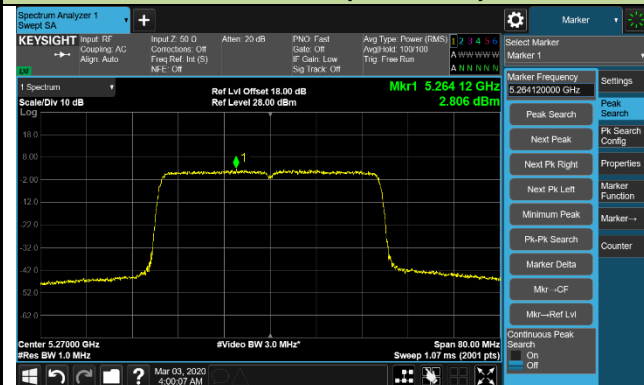

Channel 100 (5500MHz)

Channel 120 (5600MHz)

802.11ax-HE20 Power Spectral Density - Ant 1 / Ant 0 + 1 + 2 + 3

Channel 140 (5700MHz)

Channel 144 (5720MHz)

Channel 149 (5745MHz)

Channel 157 (5785MHz)

Channel 165 (5825MHz)

802.11ax-HE40 Power Spectral Density - Ant 1 / Ant 0 + 1 + 2 + 3

Channel 38 (5190MHz)

Channel 46 (5230MHz)

Channel 54 (5270MHz)

Channel 62 (5310MHz)

Channel 102 (5510MHz)

Channel 118 (5590MHz)

Channel 134 (5670MHz)

Channel 142 (5710MHz)