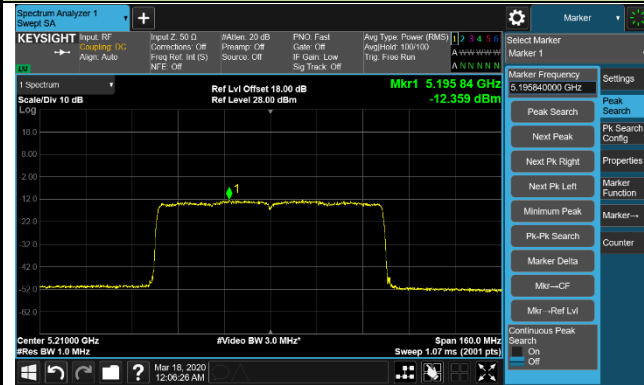

802.11ax-HE80 Power Spectral Density - Ant 0 / Ant 0 + 1 + 2 + 3

Channel 42 (5210MHz)

Channel 58 (5290MHz)

Channel 106 (5530MHz)

Channel 122 (5610MHz)

Channel 138 (5690MHz)

Channel 155 (5775MHz)

802.11ax-HE160 Power Spectral Density - Ant 0 / Ant 0 + 1 (Ant 0 + 1 + 2 + 3)

Channel 50 (5250MHz)

Channel 114 (5570MHz)

802.11a Power Spectral Density - Ant 1 / Ant 0 + 1 + 2 + 3

Channel 36 (5180MHz)

Channel 44 (5220MHz)

Channel 48 (5240MHz)

Channel 52 (5260MHz)

Channel 60 (5300MHz)