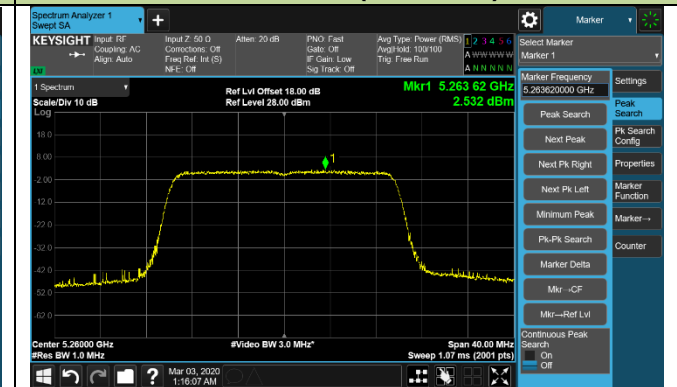

Channel 58 (5290MHz)

Channel 106 (5530MHz)

Channel 122 (5610MHz)

Channel 138 (5690MHz)

Channel 155 (5775MHz)

802.11ac-VHT160 Power Spectral Density - Ant 1 / Ant 0 + 1 (Ant 0 + 1 + 2 + 3)

Channel 50 (5250MHz)

Channel 114 (5570MHz)

802.11ax-HE20 Power Spectral Density - Ant 1 / Ant 0 + 1 + 2 + 3

Channel 36 (5180MHz)

Channel 44 (5220MHz)

Channel 48 (5240MHz)

Channel 52 (5260MHz)

Channel 60 (5300MHz)

Channel 64 (5320MHz)

Channel 100 (5500MHz)

Channel 120 (5600MHz)

802.11ax-HE20 Power Spectral Density - Ant 1 / Ant 0 + 1 + 2 + 3

Channel 140 (5700MHz)

Channel 144 (5720MHz)

Channel 149 (5745MHz)

Channel 157 (5785MHz)

Channel 165 (5825MHz)