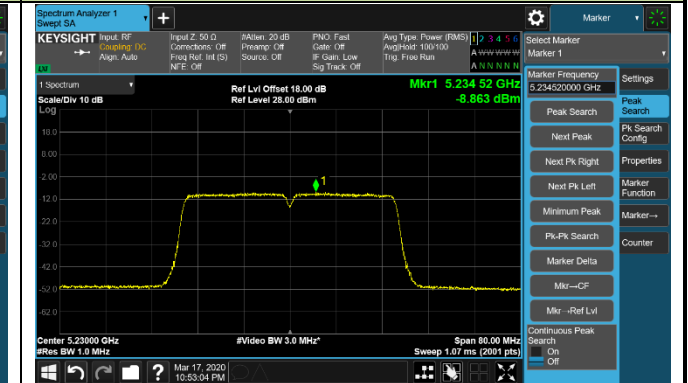

Channel 165 (5825MHz)

802.11ac-VHT20 Power Spectral Density - Ant 1 / Ant 0 + 1 + 2 + 3

Channel 36 (5180MHz)

Channel 44 (5220MHz)

Channel 48 (5240MHz)

Channel 52 (5260MHz)

Channel 60 (5300MHz)

Channel 64 (5320MHz)

Channel 100 (5500MHz)

Channel 120 (5600MHz)

802.11ac-VHT20 Power Spectral Density - Ant 1 / Ant 0 + 1 + 2 + 3

Channel 140 (5700MHz)

Channel 144 (5720MHz)

Channel 149 (5745MHz)

Channel 157 (5785MHz)

Channel 165 (5825MHz)

802.11ac-VHT40 Power Spectral Density - Ant 1 / Ant 0 + 1 + 2 + 3

Channel 38 (5190MHz)

Channel 46 (5230MHz)

Channel 54 (5270MHz)

Channel 62 (5310MHz)

Channel 102 (5510MHz)

Channel 118 (5590MHz)

Channel 134 (5670MHz)