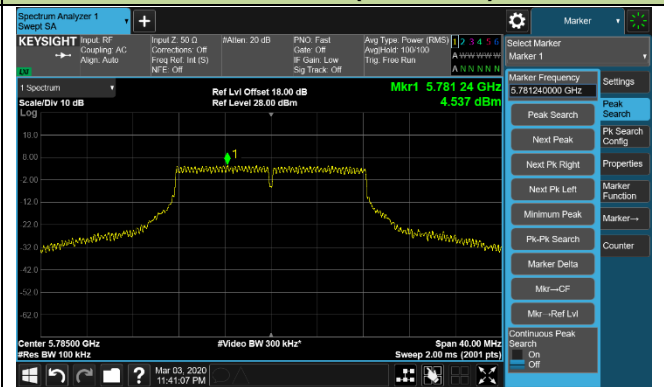

Channel 64 (5320MHz)

Channel 100 (5500MHz)

Channel 120 (5600MHz)

802.11a Power Spectral Density - Ant 1 / Ant 0 + 1 + 2 + 3

Channel 140 (5700MHz)

Channel 144 (5720MHz)

Channel 149 (5745MHz)

Channel 157 (5785MHz)

Channel 165 (5825MHz)

802.11ac-VHT20 Power Spectral Density - Ant 1 / Ant 0 + 1 + 2 + 3

Channel 36 (5180MHz)

Channel 44 (5220MHz)

Channel 48 (5240MHz)

Channel 52 (5260MHz)

Channel 60 (5300MHz)

Channel 64 (5320MHz)