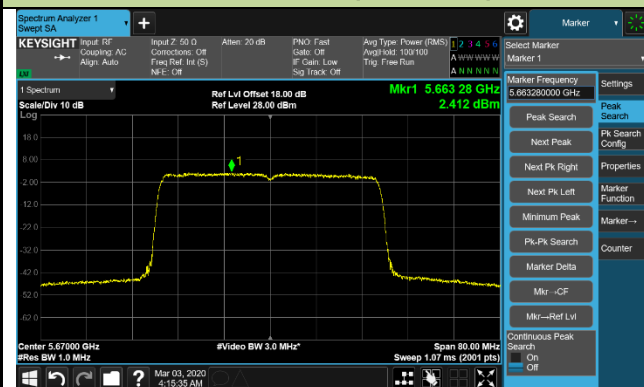

Channel 100 (5500MHz)

Channel 120 (5600MHz)

802.11ax-HE20 Power Spectral Density - Ant 1 / Ant 0 + 1 + 2 + 3

Channel 140 (5700MHz)

Channel 144 (5720MHz)

Channel 149 (5745MHz)

Channel 157 (5785MHz)

Channel 165 (5825MHz)

802.11ax-HE40 Power Spectral Density - Ant 1 / Ant 0 + 1 + 2 + 3

Channel 38 (5190MHz)

Channel 46 (5230MHz)

Channel 54 (5270MHz)

Channel 62 (5310MHz)

Channel 102 (5510MHz)

Channel 118 (5590MHz)

Channel 134 (5670MHz)

Channel 142 (5710MHz)