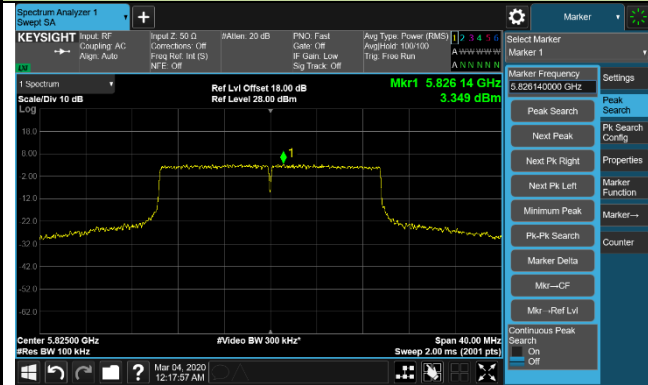

Channel 114 (5570MHz)

802.11ax-HE20 Power Spectral Density - Ant 1 / Ant 0 + 1 + 2 + 3

Channel 36 (5180MHz)

Channel 44 (5220MHz)

Channel 48 (5240MHz)

Channel 52 (5260MHz)

Channel 60 (5300MHz)

Channel 64 (5320MHz)

Channel 100 (5500MHz)

Channel 120 (5600MHz)

802.11ax-HE20 Power Spectral Density - Ant 1 / Ant 0 + 1 + 2 + 3

Channel 140 (5700MHz)

Channel 144 (5720MHz)

Channel 149 (5745MHz)

Channel 157 (5785MHz)

Channel 165 (5825MHz)

Channel 142 (5710MHz)