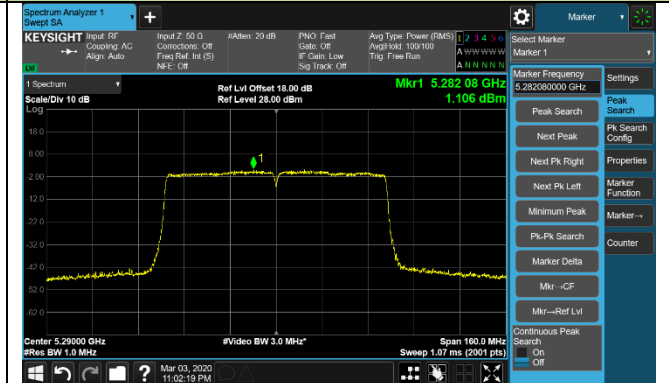

Channel 142 (5710MHz)

802.11ac-VHT40 Power Spectral Density - Ant 1 / Ant 0 + 1 + 2 + 3

Channel 151 (5755MHz)

Channel 159 (5795MHz)

802.11ac-VHT80 Power Spectral Density - Ant 1 / Ant 0 + 1 + 2 + 3

Channel 42 (5210MHz)

Channel 58 (5290MHz)

Channel 106 (5530MHz)

Channel 122 (5610MHz)

Channel 138 (5690MHz)

Channel 155 (5775MHz)

802.11ac-VHT160 Power Spectral Density - Ant 1 / Ant 0 + 1 (Ant 0 + 1 + 2 + 3)

Channel 50 (5250MHz)