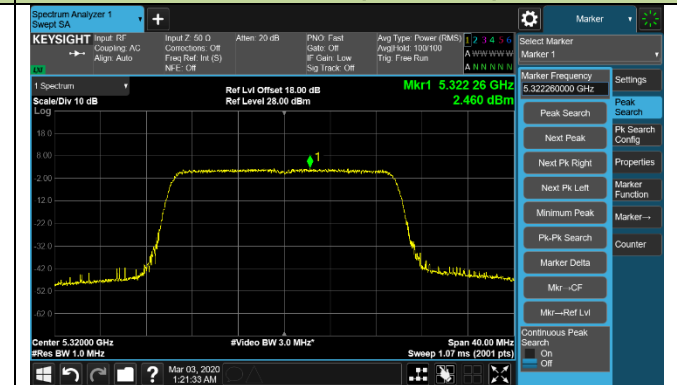

Channel 58 (5290MHz)

Channel 106 (5530MHz)

Channel 122 (5610MHz)

Channel 138 (5690MHz)

Channel 155 (5775MHz)

802.11ac-VHT160 Power Spectral Density - Ant 1 / Ant 0 + 1 (Ant 0 + 1 + 2 + 3)

Channel 50 (5250MHz)

Channel 114 (5570MHz)

802.11ax-HE20 Power Spectral Density - Ant 1 / Ant 0 + 1 + 2 + 3

Channel 36 (5180MHz)

Channel 44 (5220MHz)

Channel 48 (5240MHz)

Channel 52 (5260MHz)

Channel 60 (5300MHz)

Channel 64 (5320MHz)

Channel 100 (5500MHz)

Channel 120 (5600MHz)

802.11ax-HE20 Power Spectral Density - Ant 1 / Ant 0 + 1 + 2 + 3

Channel 140 (5700MHz)

Channel 144 (5720MHz)

Channel 149 (5745MHz)

Channel 157 (5785MHz)

Channel 165 (5825MHz)