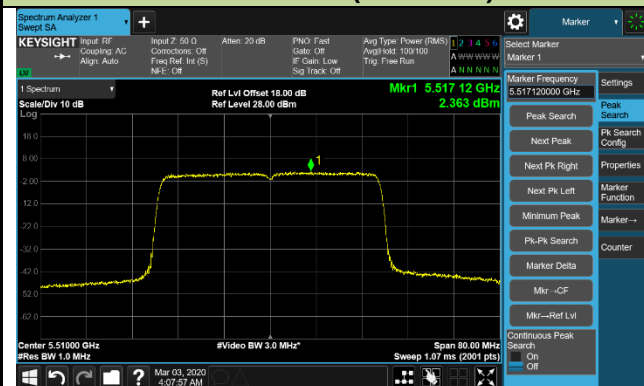

Channel 100 (5500MHz)

Channel 120 (5600MHz)

802.11ax-HE20 Power Spectral Density - Ant 1 / Ant 0 + 1 + 2 + 3

Channel 140 (5700MHz)

Channel 144 (5720MHz)

Channel 149 (5745MHz)

Channel 157 (5785MHz)

Channel 165 (5825MHz)

802.11ax-HE40 Power Spectral Density - Ant 1 / Ant 0 + 1 + 2 + 3

Channel 38 (5190MHz)

Channel 46 (5230MHz)

Channel 54 (5270MHz)

Channel 62 (5310MHz)

Channel 102 (5510MHz)

Channel 118 (5590MHz)

Channel 134 (5670MHz)

Channel 142 (5710MHz)