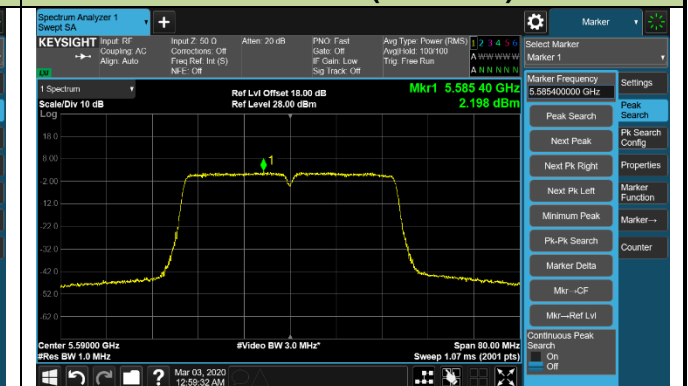

802.11ac-VHT40 Power Spectral Density - Ant 1 / Ant 0 + 1 + 2 + 3

Channel 38 (5190MHz)

Channel 46 (5230MHz)

Channel 54 (5270MHz)

Channel 62 (5310MHz)

Channel 102 (5510MHz)

Channel 118 (5590MHz)

Channel 134 (5670MHz)

Channel 142 (5710MHz)

802.11ac-VHT40 Power Spectral Density - Ant 1 / Ant 0 + 1 + 2 + 3

Channel 151 (5755MHz)

Channel 159 (5795MHz)

802.11ac-VHT80 Power Spectral Density - Ant 1 / Ant 0 + 1 + 2 + 3

Channel 42 (5210MHz)