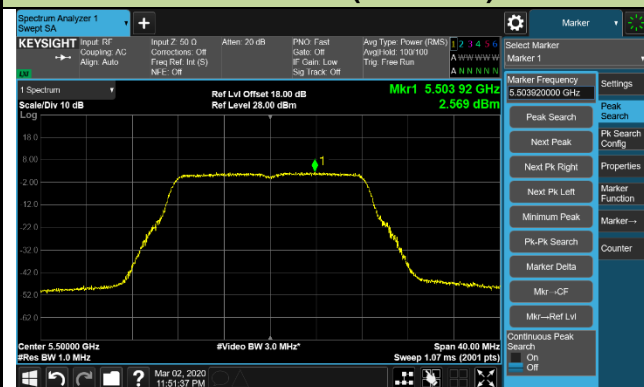

802.11ax-HE80 Power Spectral Density - Ant 0 / Ant 0 + 1 + 2 + 3

Channel 42 (5210MHz)

Channel 58 (5290MHz)

Channel 106 (5530MHz)

Channel 122 (5610MHz)

Channel 138 (5690MHz)

Channel 155 (5775MHz)

802.11ax-HE160 Power Spectral Density - Ant 0 / Ant 0 + 1 (Ant 0 + 1 + 2 + 3)

Channel 50 (5250MHz)

Channel 114 (5570MHz)

802.11a Power Spectral Density - Ant 1 / Ant 0 + 1 + 2 + 3

Channel 36 (5180MHz)

Channel 44 (5220MHz)

Channel 48 (5240MHz)

Channel 52 (5260MHz)

Channel 60 (5300MHz)

Channel 64 (5320MHz)

Channel 100 (5500MHz)

Channel 120 (5600MHz)

802.11a Power Spectral Density - Ant 1 / Ant 0 + 1 + 2 + 3

Channel 140 (5700MHz)

Channel 144 (5720MHz)

Channel 149 (5745MHz)

Channel 157 (5785MHz)