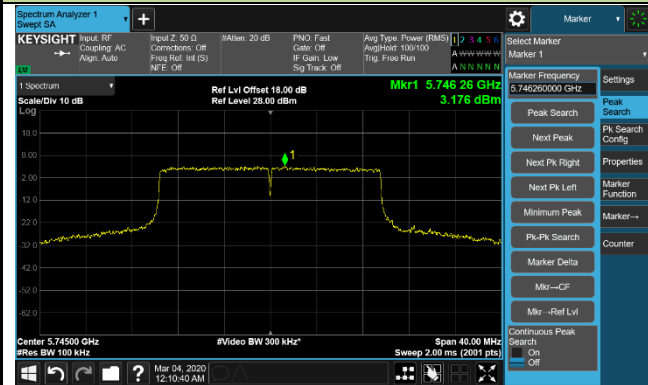

Channel 114 (5570MHz)

802.11ax-HE20 Power Spectral Density - Ant 1 / Ant 0 + 1 + 2 + 3

Channel 36 (5180MHz)

Channel 44 (5220MHz)

Channel 48 (5240MHz)

Channel 52 (5260MHz)

Channel 60 (5300MHz)

Channel 64 (5320MHz)

Channel 100 (5500MHz)

Channel 120 (5600MHz)

802.11ax-HE20 Power Spectral Density - Ant 1 / Ant 0 + 1 + 2 + 3

Channel 140 (5700MHz)

Channel 144 (5720MHz)

Channel 149 (5745MHz)

Channel 157 (5785MHz)

Channel 165 (5825MHz)

Channel 142 (5710MHz)