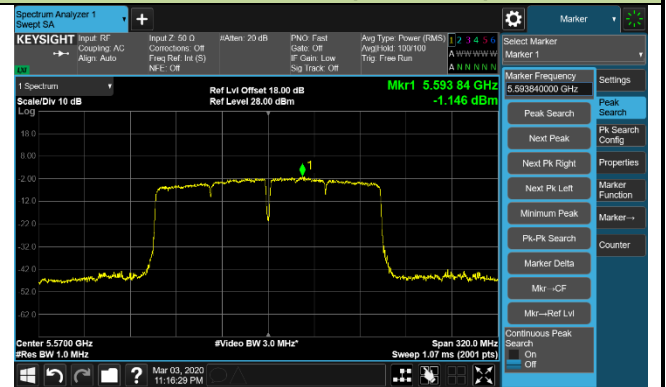

Channel 142 (5710MHz)

802.11ac-VHT40 Power Spectral Density - Ant 1 / Ant 0 + 1 + 2 + 3

Channel 151 (5755MHz)

Channel 159 (5795MHz)

802.11ac-VHT80 Power Spectral Density - Ant 1 / Ant 0 + 1 + 2 + 3

Channel 42 (5210MHz)

Channel 58 (5290MHz)

Channel 106 (5530MHz)

Channel 122 (5610MHz)

Channel 138 (5690MHz)

Channel 155 (5775MHz)

802.11ac-VHT160 Power Spectral Density - Ant 1 / Ant 0 + 1 (Ant 0 + 1 + 2 + 3)

Channel 50 (5250MHz)

Channel 114 (5570MHz)

802.11ax-HE20 Power Spectral Density - Ant 1 / Ant 0 + 1 + 2 + 3

Channel 36 (5180MHz)

Channel 44 (5220MHz)

Channel 48 (5240MHz)

Channel 52 (5260MHz)

Channel 60 (5300MHz)

Channel 64 (5320MHz)