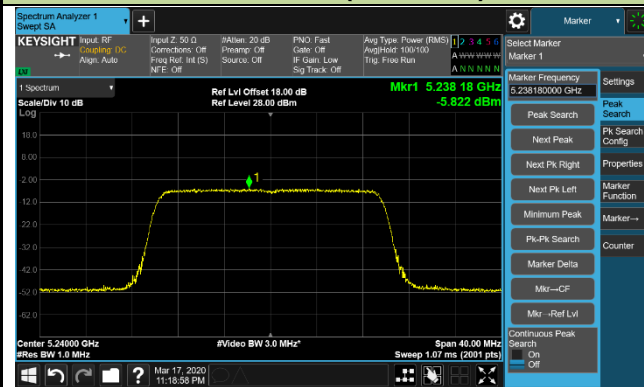

Channel 114 (5570MHz)

802.11ax-HE20 Power Spectral Density - Ant 1 / Ant 0 + 1 + 2 + 3

Channel 36 (5180MHz)

Channel 44 (5220MHz)

Channel 48 (5240MHz)

Channel 52 (5260MHz)

Channel 60 (5300MHz)

Channel 64 (5320MHz)