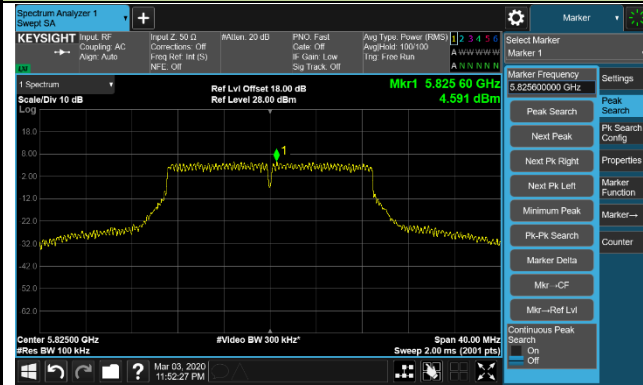

Channel 100 (5500MHz)

Channel 120 (5600MHz)

802.11ac-VHT20 Power Spectral Density - Ant 1 / Ant 0 + 1 + 2 + 3

Channel 140 (5700MHz)

Channel 144 (5720MHz)

Channel 149 (5745MHz)

Channel 157 (5785MHz)

Channel 165 (5825MHz)

802.11ac-VHT40 Power Spectral Density - Ant 1 / Ant 0 + 1 + 2 + 3

Channel 38 (5190MHz)

Channel 46 (5230MHz)

Channel 54 (5270MHz)

Channel 62 (5310MHz)

Channel 102 (5510MHz)

Channel 118 (5590MHz)

Channel 134 (5670MHz)