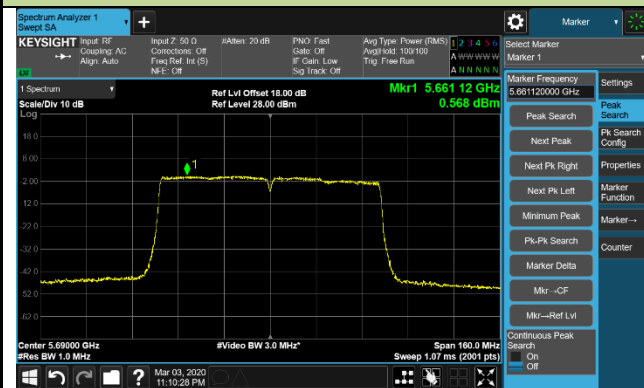

Channel 142 (5710MHz)

802.11ac-VHT40 Power Spectral Density - Ant 1 / Ant 0 + 1 + 2 + 3

Channel 151 (5755MHz)

Channel 159 (5795MHz)

802.11ac-VHT80 Power Spectral Density - Ant 1 / Ant 0 + 1 + 2 + 3

Channel 42 (5210MHz)

Channel 58 (5290MHz)

Channel 106 (5530MHz)

Channel 122 (5610MHz)

Channel 138 (5690MHz)

Channel 155 (5775MHz)

802.11ac-VHT160 Power Spectral Density - Ant 1 / Ant 0 + 1 (Ant 0 + 1 + 2 + 3)

Channel 50 (5250MHz)

Channel 114 (5570MHz)

802.11ax-HE20 Power Spectral Density - Ant 1 / Ant 0 + 1 + 2 + 3

Channel 36 (5180MHz)

Channel 44 (5220MHz)

Channel 48 (5240MHz)

Channel 52 (5260MHz)

Channel 60 (5300MHz)

Channel 64 (5320MHz)