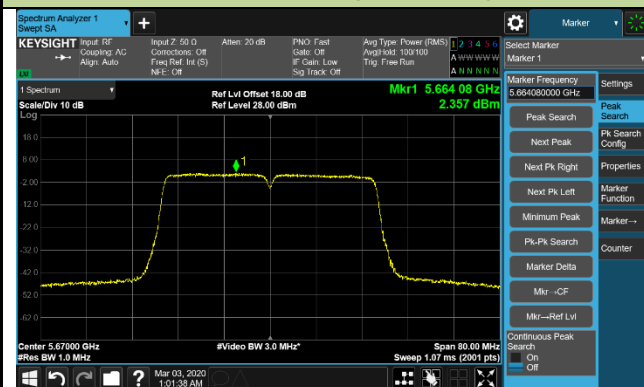

802.11ac-VHT40 Power Spectral Density - Ant 1 / Ant 0 + 1 + 2 + 3

Channel 38 (5190MHz)

Channel 46 (5230MHz)

Channel 54 (5270MHz)

Channel 62 (5310MHz)

Channel 102 (5510MHz)

Channel 118 (5590MHz)

Channel 134 (5670MHz)

Channel 142 (5710MHz)

802.11ac-VHT40 Power Spectral Density - Ant 1 / Ant 0 + 1 + 2 + 3

Channel 151 (5755MHz)

Channel 159 (5795MHz)

802.11ac-VHT80 Power Spectral Density - Ant 1 / Ant 0 + 1 + 2 + 3

Channel 42 (5210MHz)