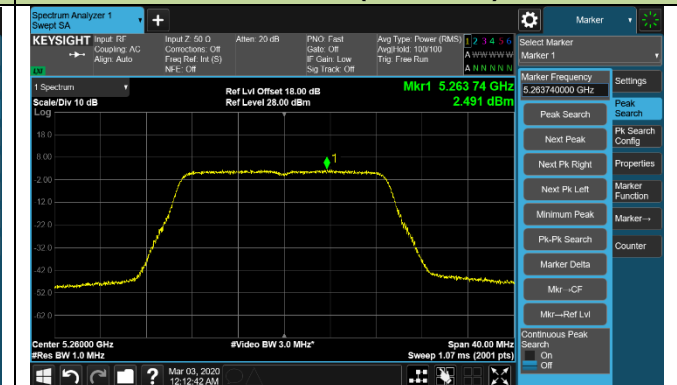

Channel 64 (5320MHz)

Channel 100 (5500MHz)

Channel 120 (5600MHz)

802.11a Power Spectral Density - Ant 1 / Ant 0 + 1 + 2 + 3

Channel 140 (5700MHz)

Channel 144 (5720MHz)

Channel 149 (5745MHz)

Channel 157 (5785MHz)

Channel 165 (5825MHz)

802.11ac-VHT20 Power Spectral Density - Ant 1 / Ant 0 + 1 + 2 + 3

Channel 36 (5180MHz)

Channel 44 (5220MHz)

Channel 48 (5240MHz)

Channel 52 (5260MHz)

Channel 60 (5300MHz)

Channel 64 (5320MHz)

Channel 100 (5500MHz)

Channel 120 (5600MHz)

802.11ac-VHT20 Power Spectral Density - Ant 1 / Ant 0 + 1 + 2 + 3

Channel 140 (5700MHz)

Channel 144 (5720MHz)

Channel 149 (5745MHz)

Channel 157 (5785MHz)

Channel 165 (5825MHz)