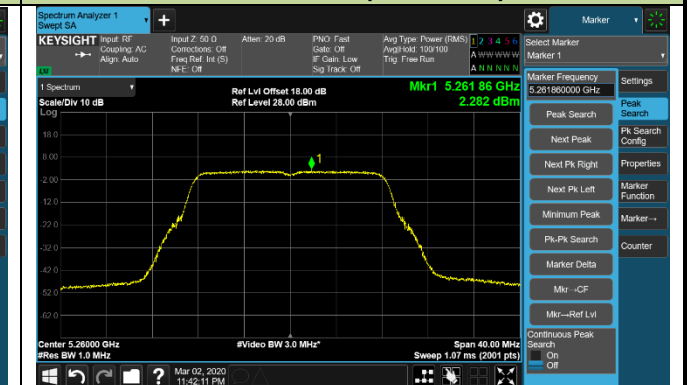

802.11ax-HE80 Power Spectral Density - Ant 0 / Ant 0 + 1 + 2 + 3

Channel 42 (5210MHz)

Channel 58 (5290MHz)

Channel 106 (5530MHz)

Channel 122 (5610MHz)

Channel 138 (5690MHz)

Channel 155 (5775MHz)

802.11ax-HE160 Power Spectral Density - Ant 0 / Ant 0 + 1 (Ant 0 + 1 + 2 + 3)

Channel 50 (5250MHz)

Channel 114 (5570MHz)

802.11a Power Spectral Density - Ant 1 / Ant 0 + 1 + 2 + 3

Channel 36 (5180MHz)

Channel 44 (5220MHz)

Channel 48 (5240MHz)

Channel 52 (5260MHz)

Channel 60 (5300MHz)

Channel 64 (5320MHz)

Channel 100 (5500MHz)

Channel 120 (5600MHz)

802.11a Power Spectral Density - Ant 1 / Ant 0 + 1 + 2 + 3

Channel 140 (5700MHz)

Channel 144 (5720MHz)

Channel 149 (5745MHz)

Channel 157 (5785MHz)

Channel 165 (5825MHz)

802.11ac-VHT20 Power Spectral Density - Ant 1 / Ant 0 + 1 + 2 + 3

Channel 36 (5180MHz)

Channel 44 (5220MHz)

Channel 48 (5240MHz)

Channel 52 (5260MHz)

Channel 60 (5300MHz)

Channel 64 (5320MHz)