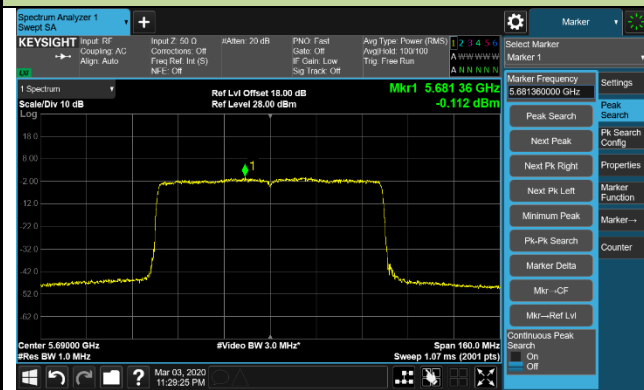

802.11ax-HE80 Power Spectral Density - Ant 0 / Ant 0 + 1 + 2 + 3

Channel 42 (5210MHz)

Channel 58 (5290MHz)

Channel 106 (5530MHz)

Channel 122 (5610MHz)

Channel 138 (5690MHz)

Channel 155 (5775MHz)

802.11ax-HE160 Power Spectral Density - Ant 0 / Ant 0 + 1 (Ant 0 + 1 + 2 + 3)

Channel 50 (5250MHz)

Channel 114 (5570MHz)

802.11a Power Spectral Density - Ant 1 / Ant 0 + 1 + 2 + 3

Channel 36 (5180MHz)

Channel 44 (5220MHz)

Channel 48 (5240MHz)

Channel 52 (5260MHz)

Channel 60 (5300MHz)