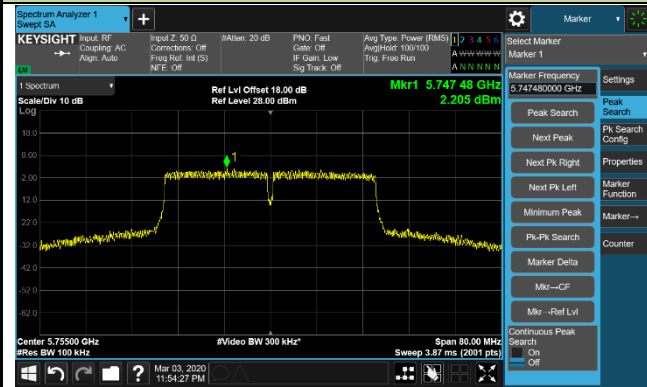

802.11ac-VHT40 Power Spectral Density - Ant 1 / Ant 0 + 1 + 2 + 3

Channel 38 (5190MHz)

Channel 46 (5230MHz)

Channel 54 (5270MHz)

Channel 62 (5310MHz)

Channel 102 (5510MHz)

Channel 118 (5590MHz)

Channel 134 (5670MHz)

Channel 142 (5710MHz)

802.11ac-VHT40 Power Spectral Density - Ant 1 / Ant 0 + 1 + 2 + 3

Channel 151 (5755MHz)

Channel 159 (5795MHz)

802.11ac-VHT80 Power Spectral Density - Ant 1 / Ant 0 + 1 + 2 + 3

Channel 42 (5210MHz)