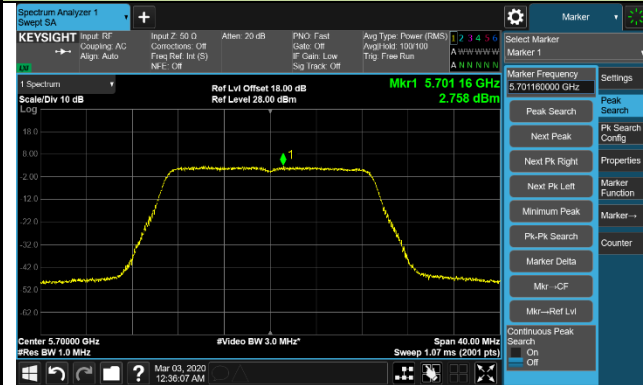

Channel 100 (5500MHz)

Channel 120 (5600MHz)

802.11ac-VHT20 Power Spectral Density - Ant 1 / Ant 0 + 1 + 2 + 3

Channel 140 (5700MHz)

Channel 144 (5720MHz)

Channel 149 (5745MHz)

Channel 157 (5785MHz)

Channel 165 (5825MHz)

802.11ac-VHT40 Power Spectral Density - Ant 1 / Ant 0 + 1 + 2 + 3

Channel 38 (5190MHz)

Channel 46 (5230MHz)

Channel 54 (5270MHz)

Channel 62 (5310MHz)

Channel 102 (5510MHz)

Channel 118 (5590MHz)

Channel 134 (5670MHz)