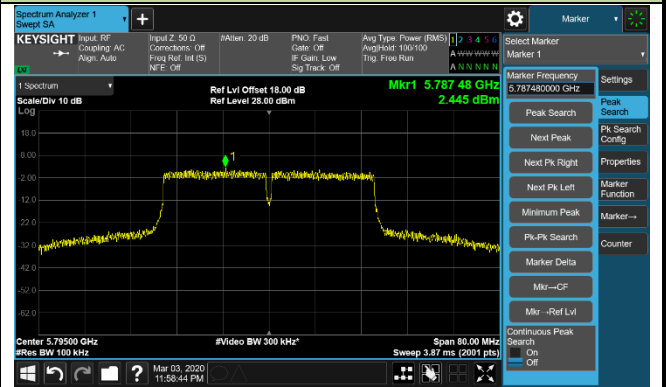

Channel 142 (5710MHz)

802.11ac-VHT40 Power Spectral Density - Ant 1 / Ant 0 + 1 + 2 + 3

Channel 151 (5755MHz)

Channel 159 (5795MHz)

802.11ac-VHT80 Power Spectral Density - Ant 1 / Ant 0 + 1 + 2 + 3

Channel 42 (5210MHz)