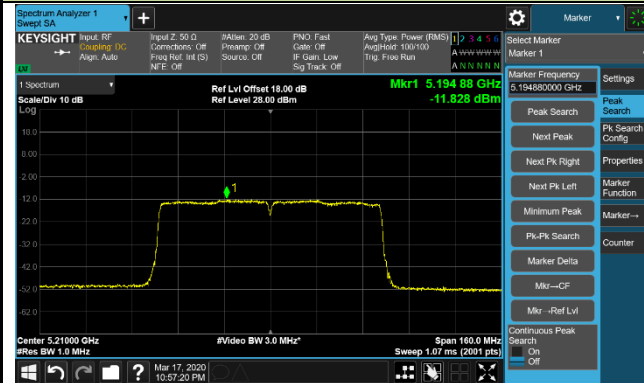

Channel 142 (5710MHz)

802.11ac-VHT40 Power Spectral Density - Ant 1 / Ant 0 + 1 + 2 + 3

Channel 151 (5755MHz)

Channel 159 (5795MHz)

802.11ac-VHT80 Power Spectral Density - Ant 1 / Ant 0 + 1 + 2 + 3

Channel 42 (5210MHz)

Channel 58 (5290MHz)

Channel 106 (5530MHz)

Channel 122 (5610MHz)

Channel 138 (5690MHz)

Channel 155 (5775MHz)

802.11ac-VHT160 Power Spectral Density - Ant 1 / Ant 0 + 1 (Ant 0 + 1 + 2 + 3)

Channel 50 (5250MHz)