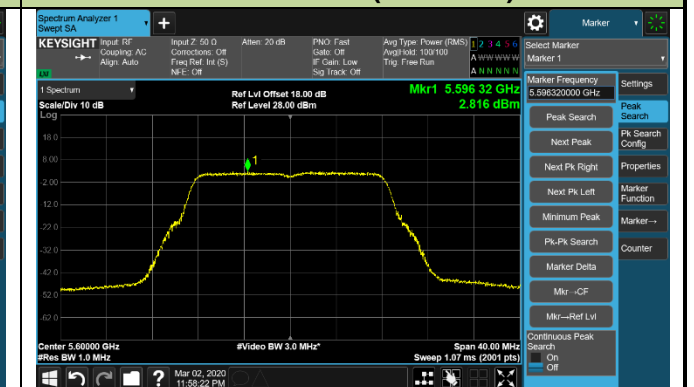

802.11ax-HE80 Power Spectral Density - Ant 0 / Ant 0 + 1 + 2 + 3

Channel 42 (5210MHz)

Channel 58 (5290MHz)

Channel 106 (5530MHz)

Channel 122 (5610MHz)

Channel 138 (5690MHz)

Channel 155 (5775MHz)

802.11ax-HE160 Power Spectral Density - Ant 0 / Ant 0 + 1 (Ant 0 + 1 + 2 + 3)

Channel 50 (5250MHz)

Channel 114 (5570MHz)

802.11a Power Spectral Density - Ant 1 / Ant 0 + 1 + 2 + 3

Channel 36 (5180MHz)

Channel 44 (5220MHz)

Channel 48 (5240MHz)

Channel 52 (5260MHz)

Channel 60 (5300MHz)

Channel 64 (5320MHz)

Channel 100 (5500MHz)

Channel 120 (5600MHz)

802.11a Power Spectral Density - Ant 1 / Ant 0 + 1 + 2 + 3

Channel 140 (5700MHz)

Channel 144 (5720MHz)

Channel 149 (5745MHz)

Channel 157 (5785MHz)

Channel 165 (5825MHz)

802.11ac-VHT20 Power Spectral Density - Ant 1 / Ant 0 + 1 + 2 + 3

Channel 36 (5180MHz)

Channel 44 (5220MHz)

Channel 48 (5240MHz)

Channel 52 (5260MHz)

Channel 60 (5300MHz)

Channel 64 (5320MHz)