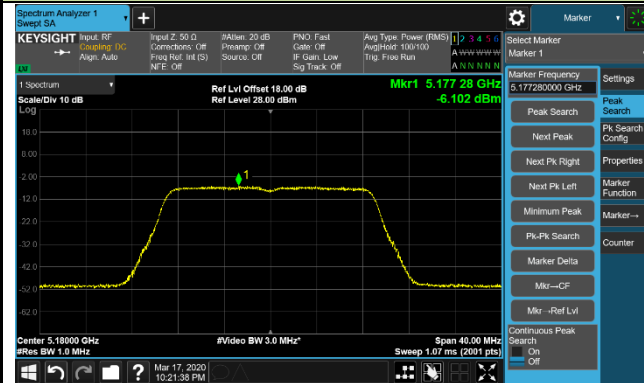

Channel 64 (5320MHz)

Channel 100 (5500MHz)

Channel 120 (5600MHz)

802.11a Power Spectral Density - Ant 1 / Ant 0 + 1 + 2 + 3

Channel 140 (5700MHz)

Channel 144 (5720MHz)

Channel 149 (5745MHz)

Channel 157 (5785MHz)

Channel 165 (5825MHz)

802.11ac-VHT20 Power Spectral Density - Ant 1 / Ant 0 + 1 + 2 + 3

Channel 36 (5180MHz)

Channel 44 (5220MHz)

Channel 48 (5240MHz)

Channel 52 (5260MHz)

Channel 60 (5300MHz)

Channel 64 (5320MHz)