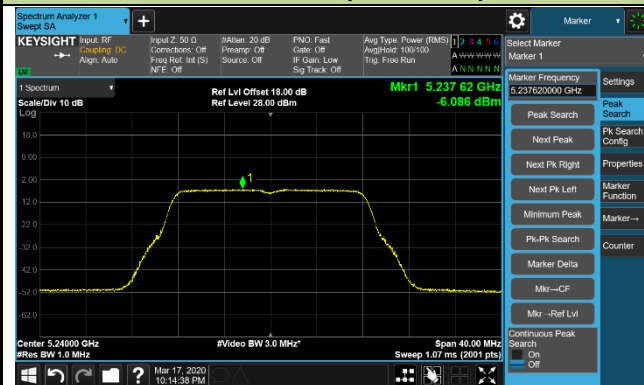

802.11ax-HE80 Power Spectral Density - Ant 0 / Ant 0 + 1 + 2 + 3

Channel 42 (5210MHz)

Channel 58 (5290MHz)

Channel 106 (5530MHz)

Channel 122 (5610MHz)

Channel 138 (5690MHz)

Channel 155 (5775MHz)

802.11ax-HE160 Power Spectral Density - Ant 0 / Ant 0 + 1 (Ant 0 + 1 + 2 + 3)

Channel 50 (5250MHz)

Channel 114 (5570MHz)

802.11a Power Spectral Density - Ant 1 / Ant 0 + 1 + 2 + 3

Channel 36 (5180MHz)

Channel 44 (5220MHz)

Channel 48 (5240MHz)

Channel 52 (5260MHz)

Channel 60 (5300MHz)

Channel 64 (5320MHz)

Channel 100 (5500MHz)

Channel 120 (5600MHz)

802.11a Power Spectral Density - Ant 1 / Ant 0 + 1 + 2 + 3

Channel 140 (5700MHz)

Channel 144 (5720MHz)

Channel 149 (5745MHz)

Channel 157 (5785MHz)