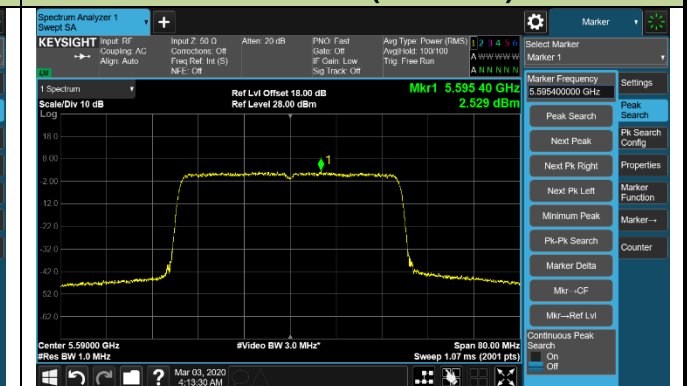

Channel 100 (5500MHz)

Channel 120 (5600MHz)

802.11ax-HE20 Power Spectral Density - Ant 1 / Ant 0 + 1 + 2 + 3

Channel 140 (5700MHz)

Channel 144 (5720MHz)

Channel 149 (5745MHz)

Channel 157 (5785MHz)

Channel 165 (5825MHz)

802.11ax-HE40 Power Spectral Density - Ant 1 / Ant 0 + 1 + 2 + 3

Channel 38 (5190MHz)

Channel 46 (5230MHz)

Channel 54 (5270MHz)

Channel 62 (5310MHz)

Channel 102 (5510MHz)

Channel 118 (5590MHz)

Channel 134 (5670MHz)

Channel 142 (5710MHz)