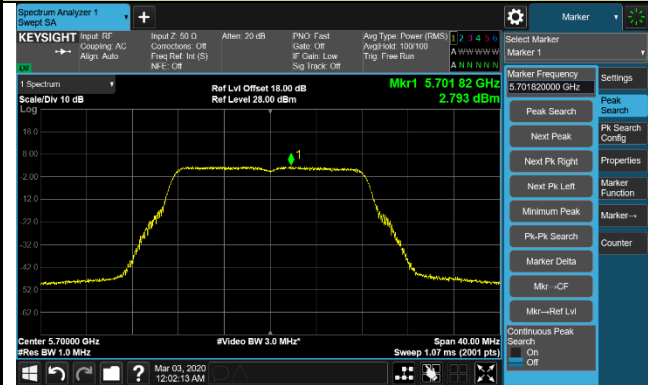

Channel 64 (5320MHz)

Channel 100 (5500MHz)

Channel 120 (5600MHz)

802.11a Power Spectral Density - Ant 1 / Ant 0 + 1 + 2 + 3

Channel 140 (5700MHz)

Channel 144 (5720MHz)

Channel 149 (5745MHz)

Channel 157 (5785MHz)

Channel 165 (5825MHz)

802.11ac-VHT20 Power Spectral Density - Ant 1 / Ant 0 + 1 + 2 + 3

Channel 36 (5180MHz)

Channel 44 (5220MHz)

Channel 48 (5240MHz)

Channel 52 (5260MHz)

Channel 60 (5300MHz)

Channel 64 (5320MHz)