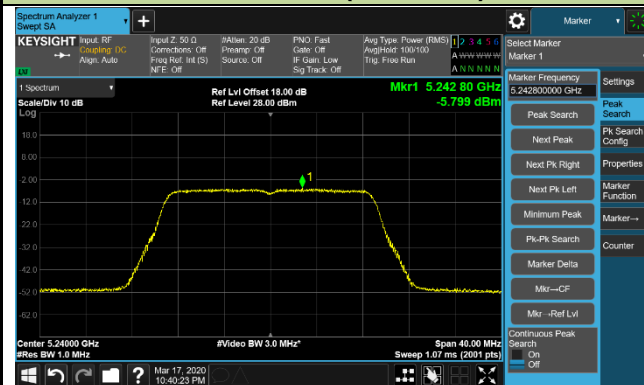

Channel 165 (5825MHz)

802.11ac-VHT20 Power Spectral Density - Ant 1 / Ant 0 + 1 + 2 + 3

Channel 36 (5180MHz)

Channel 44 (5220MHz)

Channel 48 (5240MHz)

Channel 52 (5260MHz)

Channel 60 (5300MHz)

Channel 64 (5320MHz)

Channel 100 (5500MHz)

Channel 120 (5600MHz)

802.11ac-VHT20 Power Spectral Density - Ant 1 / Ant 0 + 1 + 2 + 3

Channel 140 (5700MHz)

Channel 144 (5720MHz)

Channel 149 (5745MHz)

Channel 157 (5785MHz)

Channel 165 (5825MHz)