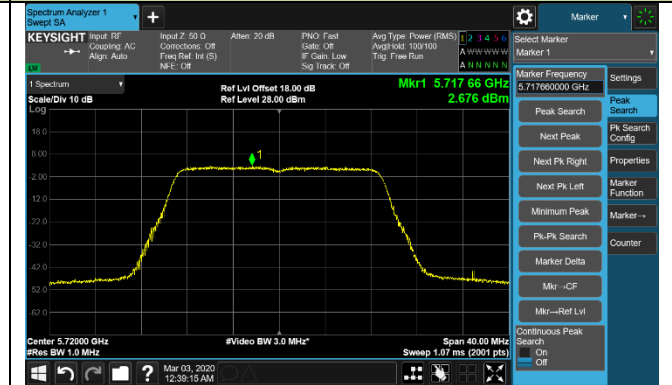

Channel 165 (5825MHz)

802.11ac-VHT20 Power Spectral Density - Ant 1 / Ant 0 + 1 + 2 + 3

Channel 36 (5180MHz)

Channel 44 (5220MHz)

Channel 48 (5240MHz)

Channel 52 (5260MHz)

Channel 60 (5300MHz)

Channel 64 (5320MHz)

Channel 100 (5500MHz)

Channel 120 (5600MHz)

802.11ac-VHT20 Power Spectral Density - Ant 1 / Ant 0 + 1 + 2 + 3

Channel 140 (5700MHz)

Channel 144 (5720MHz)

Channel 149 (5745MHz)

Channel 157 (5785MHz)

Channel 165 (5825MHz)

802.11ac-VHT40 Power Spectral Density - Ant 1 / Ant 0 + 1 + 2 + 3

Channel 38 (5190MHz)

Channel 46 (5230MHz)

Channel 54 (5270MHz)

Channel 62 (5310MHz)

Channel 102 (5510MHz)

Channel 118 (5590MHz)

Channel 134 (5670MHz)