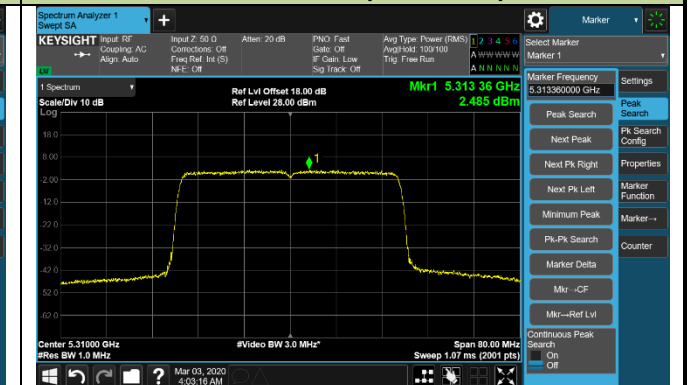

Channel 100 (5500MHz)

Channel 120 (5600MHz)

802.11ax-HE20 Power Spectral Density - Ant 1 / Ant 0 + 1 + 2 + 3

Channel 140 (5700MHz)

Channel 144 (5720MHz)

Channel 149 (5745MHz)

Channel 157 (5785MHz)

Channel 165 (5825MHz)

802.11ax-HE40 Power Spectral Density - Ant 1 / Ant 0 + 1 + 2 + 3

Channel 38 (5190MHz)

Channel 46 (5230MHz)

Channel 54 (5270MHz)

Channel 62 (5310MHz)

Channel 102 (5510MHz)

Channel 118 (5590MHz)

Channel 134 (5670MHz)

Channel 142 (5710MHz)