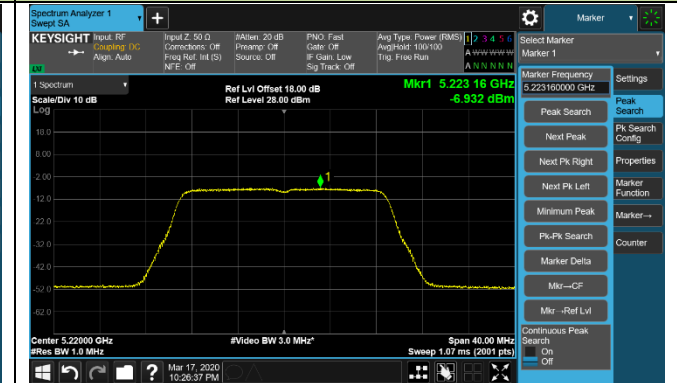

Channel 64 (5320MHz)

Channel 100 (5500MHz)

Channel 120 (5600MHz)

802.11a Power Spectral Density - Ant 1 / Ant 0 + 1 + 2 + 3

Channel 140 (5700MHz)

Channel 144 (5720MHz)

Channel 149 (5745MHz)

Channel 157 (5785MHz)

Channel 165 (5825MHz)

802.11ac-VHT20 Power Spectral Density - Ant 1 / Ant 0 + 1 + 2 + 3

Channel 36 (5180MHz)

Channel 44 (5220MHz)

Channel 48 (5240MHz)

Channel 52 (5260MHz)

Channel 60 (5300MHz)

Channel 64 (5320MHz)

Channel 100 (5500MHz)

Channel 120 (5600MHz)

802.11ac-VHT20 Power Spectral Density - Ant 1 / Ant 0 + 1 + 2 + 3

Channel 140 (5700MHz)

Channel 144 (5720MHz)

Channel 149 (5745MHz)

Channel 157 (5785MHz)

Channel 165 (5825MHz)