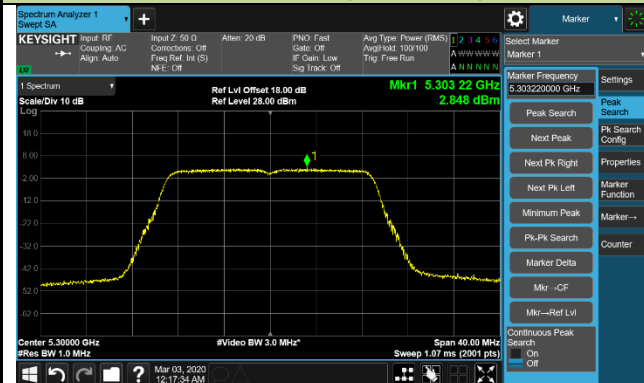

Channel 165 (5825MHz)

802.11ac-VHT20 Power Spectral Density - Ant 1 / Ant 0 + 1 + 2 + 3

Channel 36 (5180MHz)

Channel 44 (5220MHz)

Channel 48 (5240MHz)

Channel 52 (5260MHz)

Channel 60 (5300MHz)

Channel 64 (5320MHz)

Channel 100 (5500MHz)

Channel 120 (5600MHz)

802.11ac-VHT20 Power Spectral Density - Ant 1 / Ant 0 + 1 + 2 + 3

Channel 140 (5700MHz)

Channel 144 (5720MHz)

Channel 149 (5745MHz)

Channel 157 (5785MHz)

Channel 165 (5825MHz)