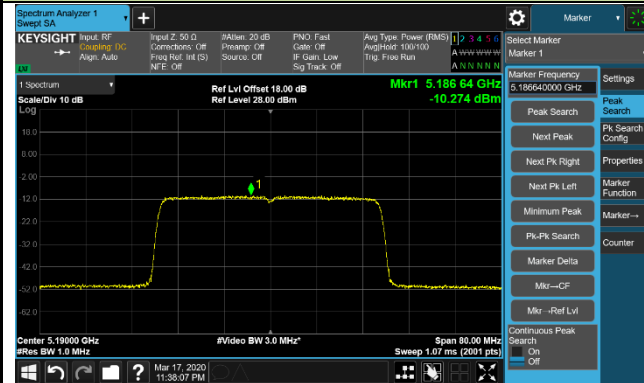

802.11ax-HE40 Power Spectral Density - Ant 1 / Ant 0 + 1 + 2 + 3

Channel 38 (5190MHz)