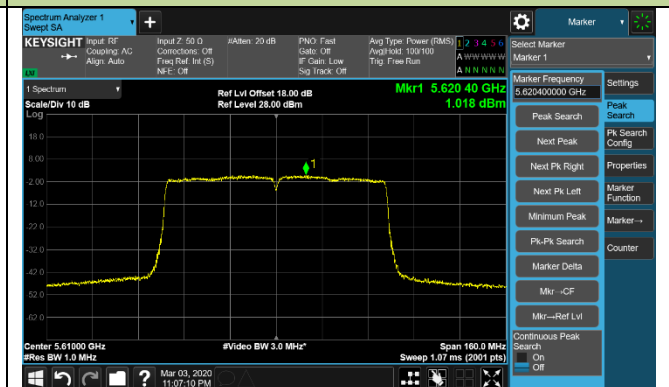

Channel 142 (5710MHz)

802.11ac-VHT40 Power Spectral Density - Ant 1 / Ant 0 + 1 + 2 + 3

Channel 151 (5755MHz)

Channel 159 (5795MHz)

802.11ac-VHT80 Power Spectral Density - Ant 1 / Ant 0 + 1 + 2 + 3

Channel 42 (5210MHz)

Channel 58 (5290MHz)

Channel 106 (5530MHz)

Channel 122 (5610MHz)

Channel 138 (5690MHz)

Channel 155 (5775MHz)

802.11ac-VHT160 Power Spectral Density - Ant 1 / Ant 0 + 1 (Ant 0 + 1 + 2 + 3)

Channel 50 (5250MHz)