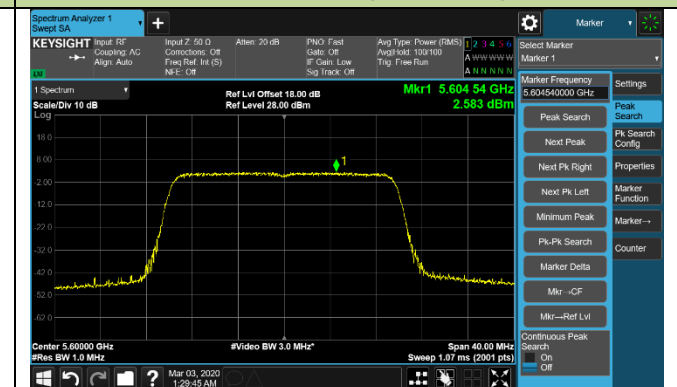

Channel 58 (5290MHz)

Channel 106 (5530MHz)

Channel 122 (5610MHz)

Channel 138 (5690MHz)

Channel 155 (5775MHz)

802.11ac-VHT160 Power Spectral Density - Ant 1 / Ant 0 + 1 (Ant 0 + 1 + 2 + 3)

Channel 50 (5250MHz)

Channel 114 (5570MHz)

802.11ax-HE20 Power Spectral Density - Ant 1 / Ant 0 + 1 + 2 + 3

Channel 36 (5180MHz)

Channel 44 (5220MHz)

Channel 48 (5240MHz)

Channel 52 (5260MHz)

Channel 60 (5300MHz)

Channel 64 (5320MHz)

Channel 100 (5500MHz)

Channel 120 (5600MHz)

802.11ax-HE20 Power Spectral Density - Ant 1 / Ant 0 + 1 + 2 + 3

Channel 140 (5700MHz)

Channel 144 (5720MHz)

Channel 149 (5745MHz)

Channel 157 (5785MHz)

Channel 165 (5825MHz)