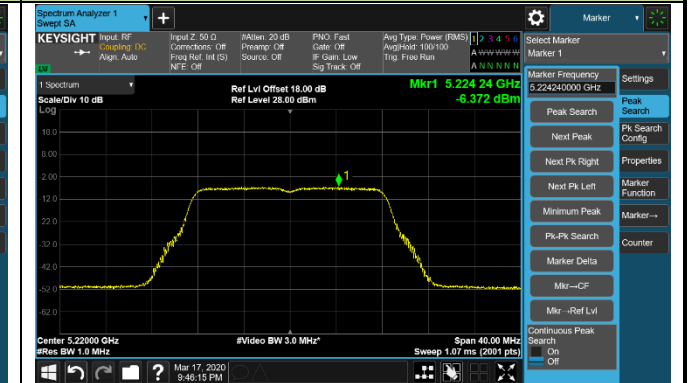

802.11ax-HE80 Power Spectral Density - Ant 0 / Ant 0 + 1 + 2 + 3

Channel 42 (5210MHz)

Channel 58 (5290MHz)

Channel 106 (5530MHz)

Channel 122 (5610MHz)

Channel 138 (5690MHz)

Channel 155 (5775MHz)

802.11ax-HE160 Power Spectral Density - Ant 0 / Ant 0 + 1 (Ant 0 + 1 + 2 + 3)

Channel 50 (5250MHz)

Channel 114 (5570MHz)

802.11a Power Spectral Density - Ant 1 / Ant 0 + 1 + 2 + 3

Channel 36 (5180MHz)

Channel 44 (5220MHz)

Channel 48 (5240MHz)

Channel 52 (5260MHz)

Channel 60 (5300MHz)

Channel 64 (5320MHz)

Channel 100 (5500MHz)

Channel 120 (5600MHz)

802.11a Power Spectral Density - Ant 1 / Ant 0 + 1 + 2 + 3

Channel 140 (5700MHz)

Channel 144 (5720MHz)

Channel 149 (5745MHz)

Channel 157 (5785MHz)