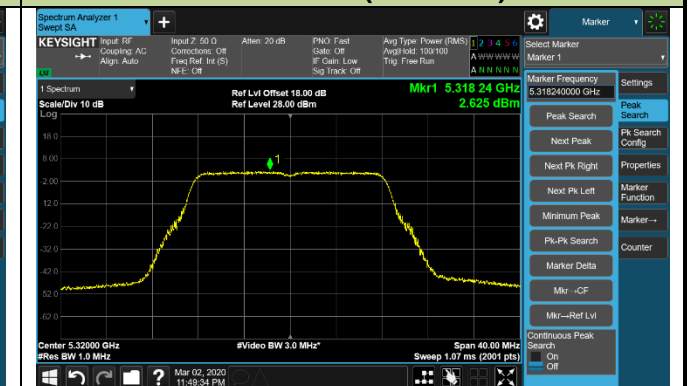

802.11ax-HE80 Power Spectral Density - Ant 0 / Ant 0 + 1 + 2 + 3

Channel 42 (5210MHz)

Channel 58 (5290MHz)

Channel 106 (5530MHz)

Channel 122 (5610MHz)

Channel 138 (5690MHz)

Channel 155 (5775MHz)

802.11ax-HE160 Power Spectral Density - Ant 0 / Ant 0 + 1 (Ant 0 + 1 + 2 + 3)

Channel 50 (5250MHz)

Channel 114 (5570MHz)

802.11a Power Spectral Density - Ant 1 / Ant 0 + 1 + 2 + 3

Channel 36 (5180MHz)

Channel 44 (5220MHz)

Channel 48 (5240MHz)

Channel 52 (5260MHz)

Channel 60 (5300MHz)

Channel 64 (5320MHz)

Channel 100 (5500MHz)

Channel 120 (5600MHz)

802.11a Power Spectral Density - Ant 1 / Ant 0 + 1 + 2 + 3

Channel 140 (5700MHz)

Channel 144 (5720MHz)

Channel 149 (5745MHz)

Channel 157 (5785MHz)