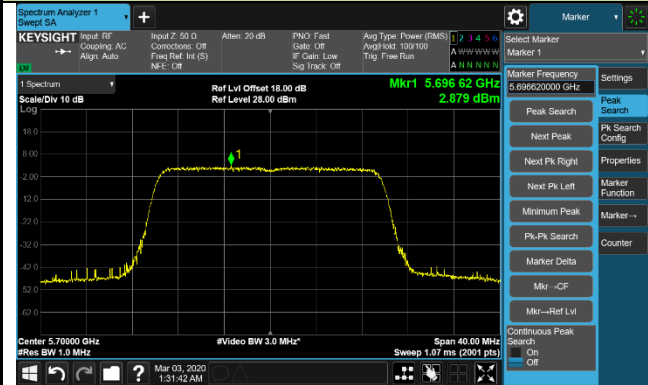

Channel 114 (5570MHz)

802.11ax-HE20 Power Spectral Density - Ant 1 / Ant 0 + 1 + 2 + 3

Channel 36 (5180MHz)

Channel 44 (5220MHz)

Channel 48 (5240MHz)

Channel 52 (5260MHz)

Channel 60 (5300MHz)

Channel 64 (5320MHz)

Channel 100 (5500MHz)

Channel 120 (5600MHz)

802.11ax-HE20 Power Spectral Density - Ant 1 / Ant 0 + 1 + 2 + 3

Channel 140 (5700MHz)

Channel 144 (5720MHz)

Channel 149 (5745MHz)

Channel 157 (5785MHz)

Channel 165 (5825MHz)

Channel 142 (5710MHz)