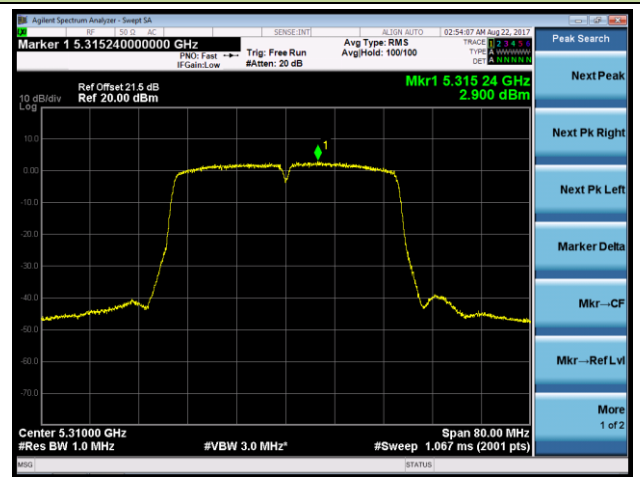

Channel 62 (5310MHz)