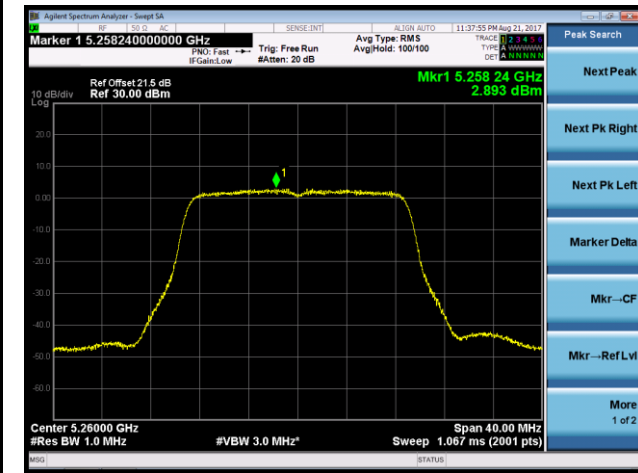

802.11n-HT20 Power Spectral Density - Ant 3 / Ant 0 + 1 + 2 + 3 (CDD Mode)

Channel 52 (5260MHz)