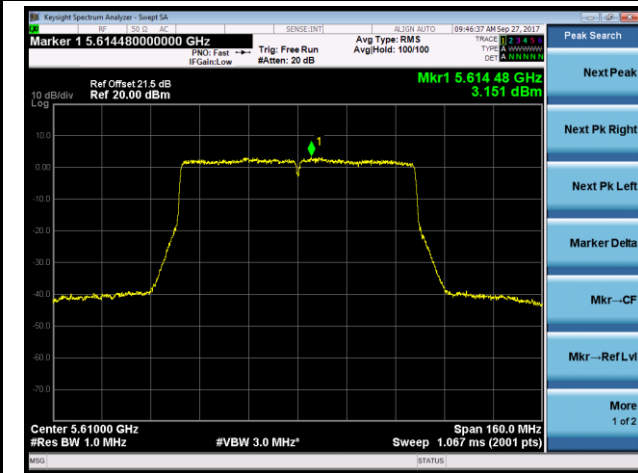

#### Channel 122 (5610MHz)

#### Channel 138 (5690MHz)

802.11ac-VHT80+80 Power Spectral Density - Ant 2 / Ant 2 + 3 (Ant 0 + 1 + 2 + 3) (CDD Mode)

Channel 58 (5290MHz)

Channel 106 (5530MHz)

Channel 122 (5610MHz)

Channel 138 (5690MHz)

## 802.11ac-VHT80+80 Power Spectral Density - Ant 2 / Ant 0 + 1 + 2 + 3 (CDD Mode)

### Channel 58 5290MHz