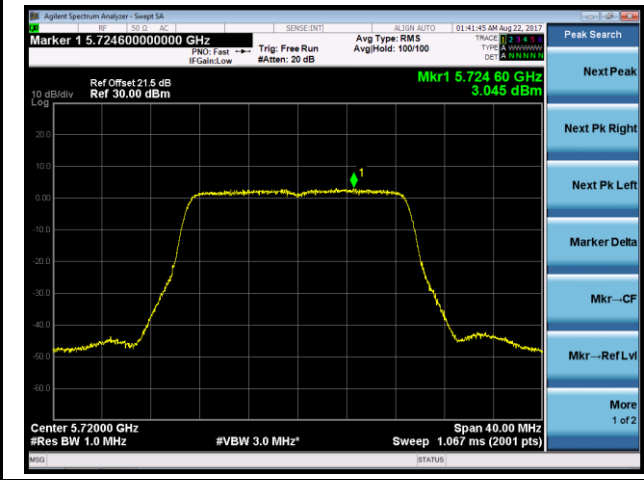

### Channel 100 (5500MHz)

### Channel 120 (5600MHz)

### Channel 140 (5700MHz)

802.11ac-VHT20 Power Spectral Density - Ant 2 / Ant 0 + 1 + 2 + 3 (CDD Mode)

Channel 144 (5720MHz)