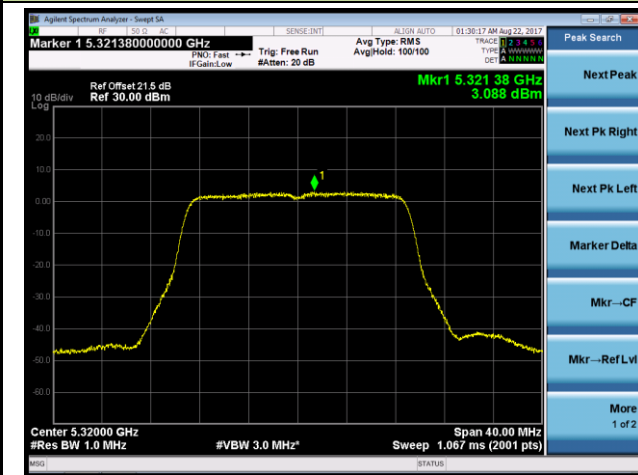

Channel 64 (5320MHz)