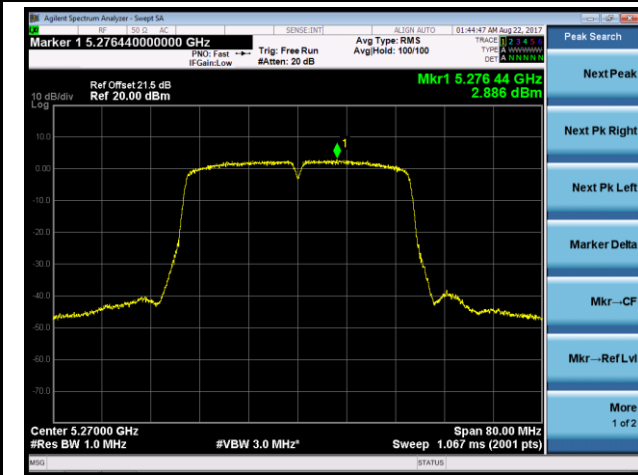

### Channel 120 (5600MHz)

### Channel 140 (5700MHz)

802.11n-HT20 Power Spectral Density - Ant 2 / Ant 0 + 1 + 2 + 3 (CDD Mode)

Channel 144 (5720MHz)

**802.11n-HT40 Power Spectral Density - Ant 2 / Ant 0 + 1 + 2 + 3 (CDD Mode)**

**Channel 54 (5270MHz)**