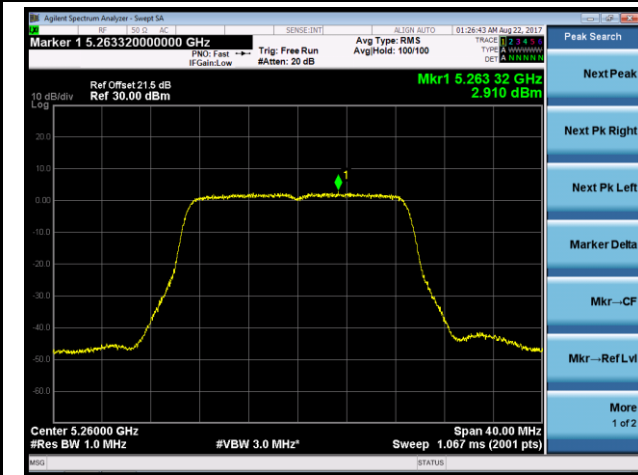

**Channel 62 (5310MHz)**

**Channel 102 (5510MHz)**

**Channel 118 (5590MHz)**

**Channel 134 (5670MHz)**

**Channel 142 (5710MHz)**

## 802.11ac-VHT20 Power Spectral Density - Ant 2 / Ant 0 + 1 + 2 + 3 (CDD Mode)

### Channel 52 (5260MHz)