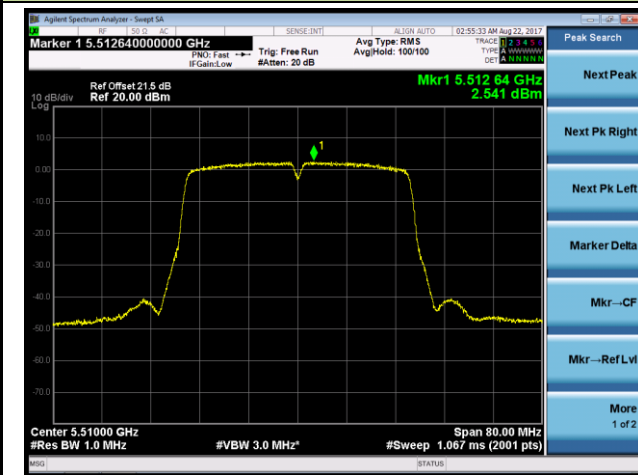

Channel 102 (5510MHz)