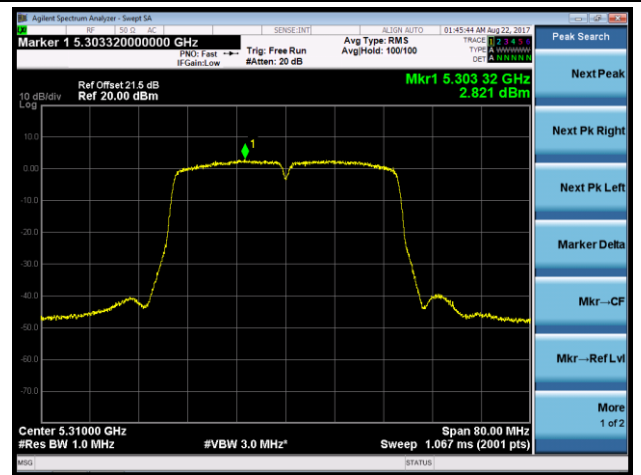

Channel 62 (5310MHz)