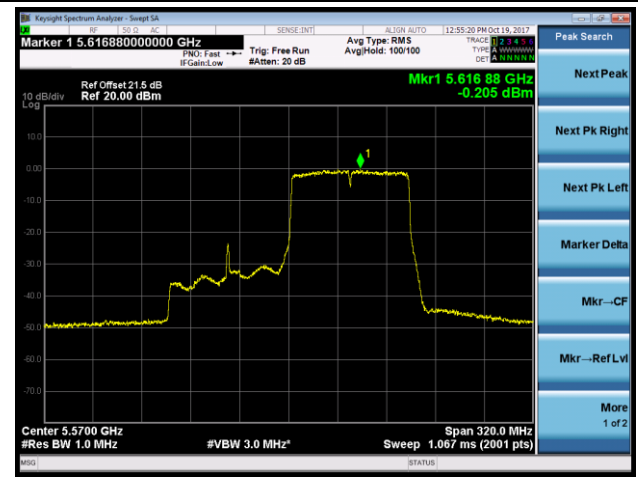

Channel 122 5610MHz