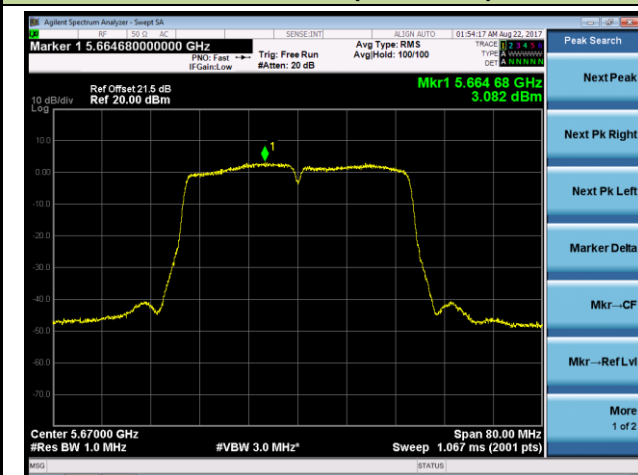

### Channel 120 (5600MHz)

**Channel 62 (5310MHz)**

**Channel 102 (5510MHz)**

**Channel 118 (5590MHz)**

**Channel 134 (5670MHz)**

**Channel 142 (5710MHz)**

## 802.11ac-VHT20 Power Spectral Density - Ant 3 / Ant 0 + 1 + 2 + 3 (CDD Mode)

### Channel 52 (5260MHz)