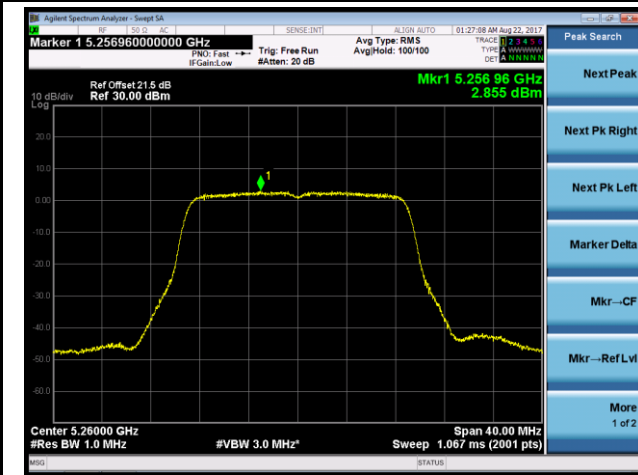

### Channel 120 (5600MHz)

**Channel 62 (5310MHz)**

**Channel 102 (5510MHz)**

**Channel 118 (5590MHz)**

**Channel 134 (5670MHz)**

**Channel 142 (5710MHz)**

## 802.11ac-VHT20 Power Spectral Density - Ant 3 / Ant 0 + 1 + 2 + 3 (CDD Mode)

### Channel 52 (5260MHz)