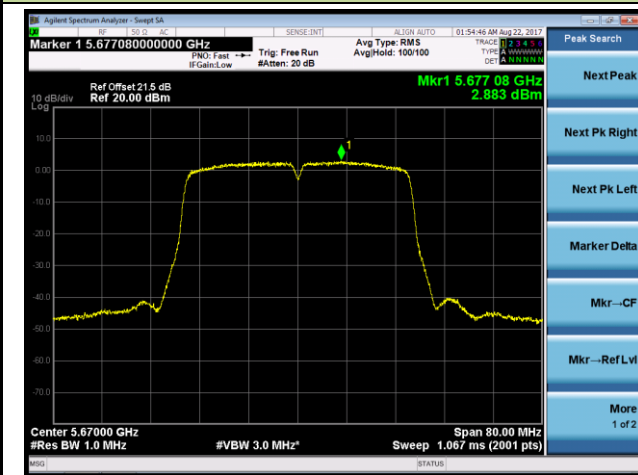

### Channel 120 (5600MHz)

**Channel 62 (5310MHz)**

**Channel 102 (5510MHz)**

**Channel 118 (5590MHz)**

**Channel 134 (5670MHz)**

**Channel 142 (5710MHz)**

## 802.11ac-VHT20 Power Spectral Density - Ant 2 / Ant 0 + 1 + 2 + 3 (CDD Mode)

### Channel 52 (5260MHz)