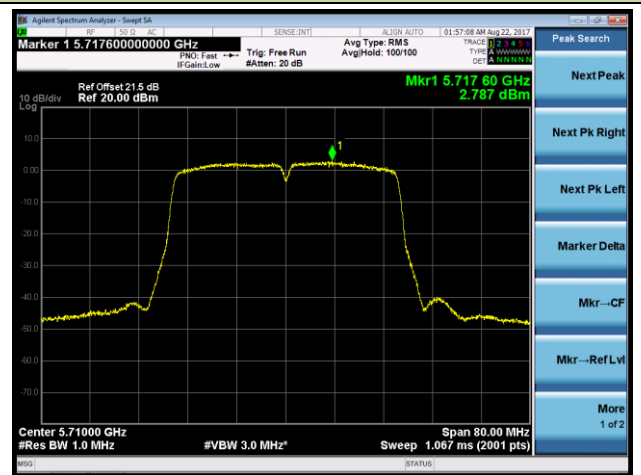

**Channel 62 (5310MHz)**

**Channel 102 (5510MHz)**

**Channel 118 (5590MHz)**

**Channel 134 (5670MHz)**

**Channel 142 (5710MHz)**

## 802.11ac-VHT20 Power Spectral Density - Ant 2 / Ant 0 + 1 + 2 + 3 (CDD Mode)