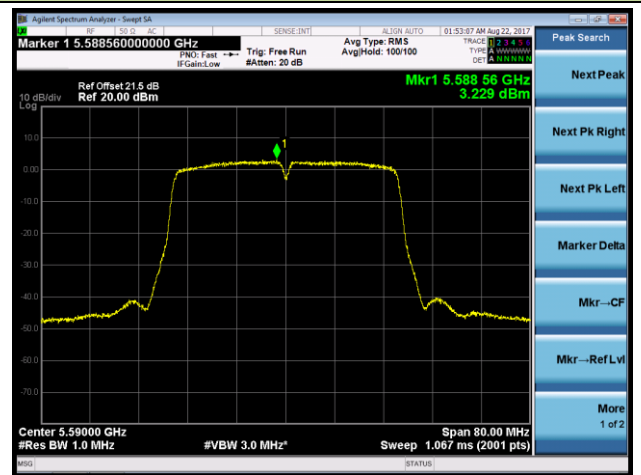

Channel 118 (5590MHz)