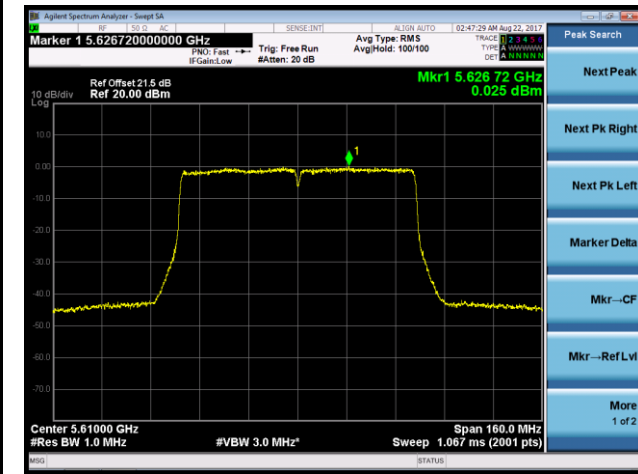

Channel 122 (5610MHz)