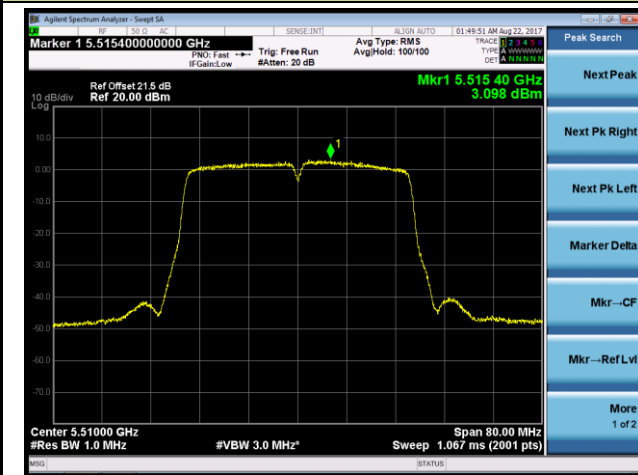

### Channel 120 (5600MHz)

### Channel 140 (5700MHz)

802.11n-HT20 Power Spectral Density - Ant 3 / Ant 0 + 1 + 2 + 3 (CDD Mode)

Channel 144 (5720MHz)

**802.11n-HT40 Power Spectral Density - Ant 3 / Ant 0 + 1 + 2 + 3 (CDD Mode)**

**Channel 54 (5270MHz)**

**Channel 62 (5310MHz)**

**Channel 102 (5510MHz)**

**Channel 118 (5590MHz)**

**Channel 134 (5670MHz)**

**Channel 142 (5710MHz)**