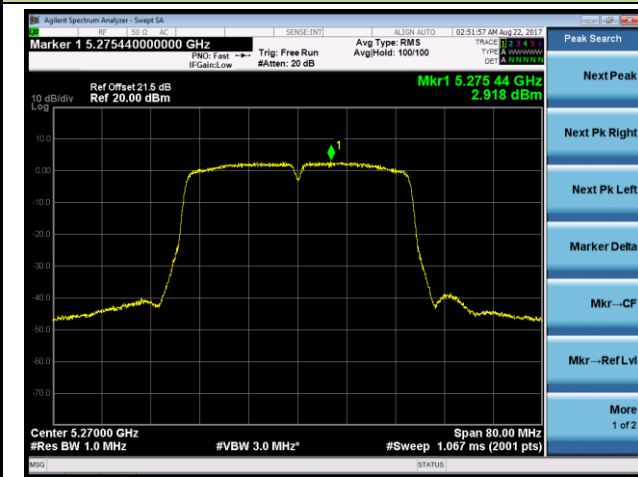

802.11ac-VHT40 Power Spectral Density - Ant 2 / Ant 0 + 1 + 2 + 3 (CDD Mode)

Channel 54 (5270MHz)