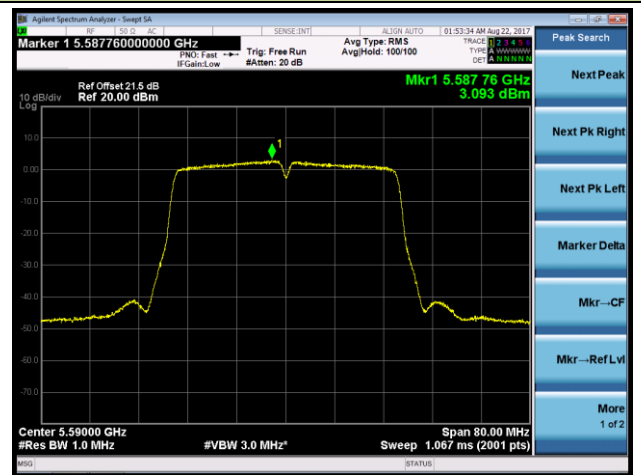

Channel 118 (5590MHz)