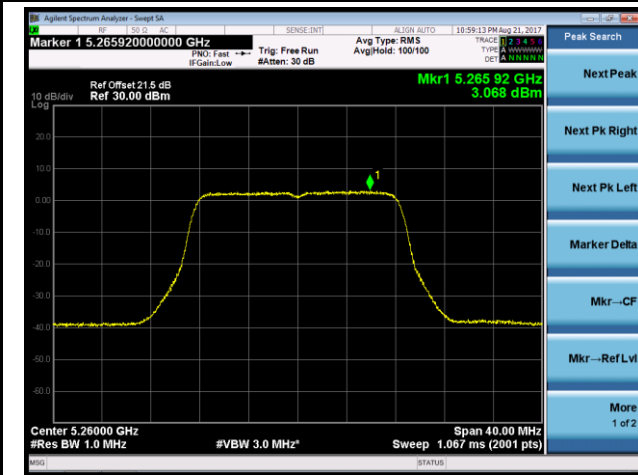

802.11a Power Spectral Density - Ant 3 / Ant 0 + 1 + 2 + 3 (CDD Mode)

Channel 52 (5260MHz)