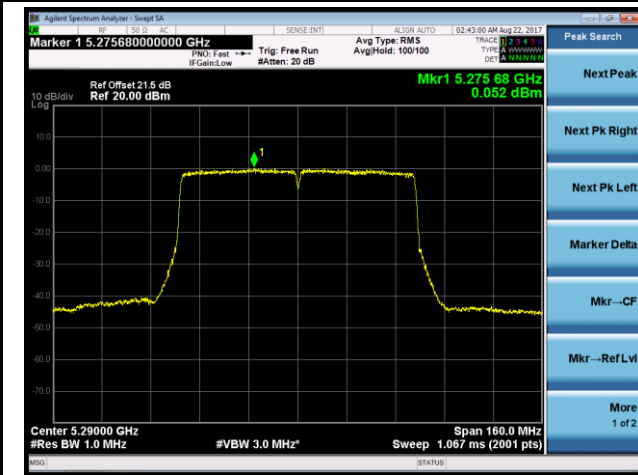

### Channel 134 (5670MHz)

### Channel 142 (5710MHz)

### 802.11ac-VHT80 Power Spectral Density - Ant 2 / Ant 0 + 1 + 2 + 3 (CDD Mode)

#### Channel 58 (5290MHz)