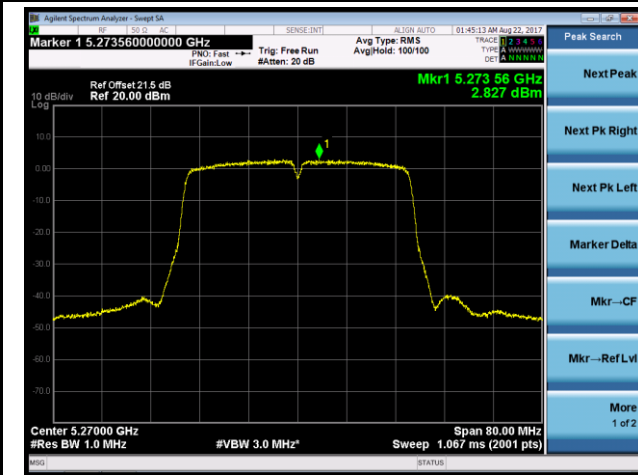

### Channel 120 (5600MHz)

### Channel 140 (5700MHz)

802.11n-HT20 Power Spectral Density - Ant 3 / Ant 0 + 1 + 2 + 3 (CDD Mode)

Channel 144 (5720MHz)

**802.11n-HT40 Power Spectral Density - Ant 3 / Ant 0 + 1 + 2 + 3 (CDD Mode)**

**Channel 54 (5270MHz)**