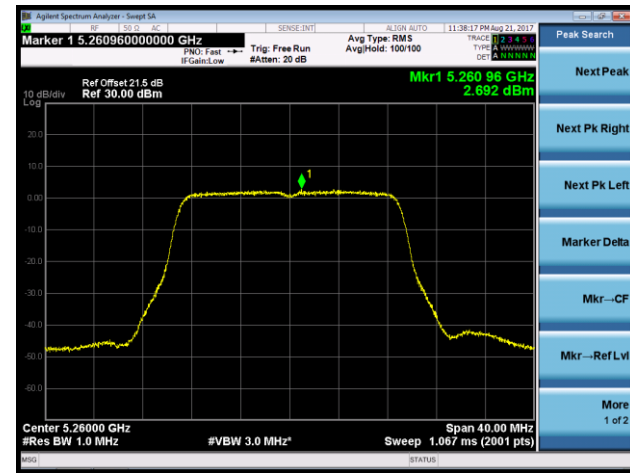

802.11n-HT20 Power Spectral Density - Ant 2 / Ant 0 + 1 + 2 + 3 (CDD Mode)

Channel 52 (5260MHz)