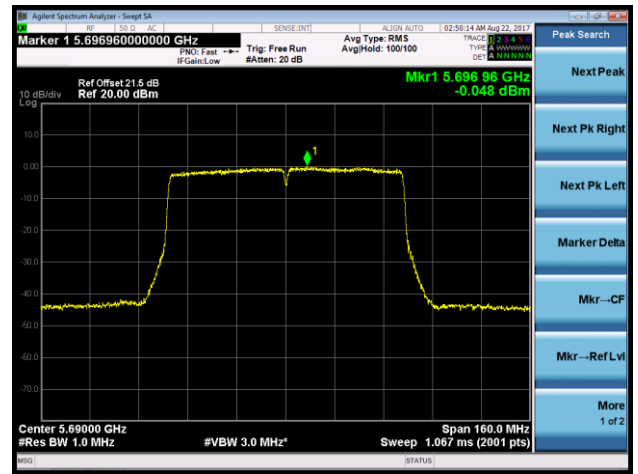

Channel 138 (5690MHz)