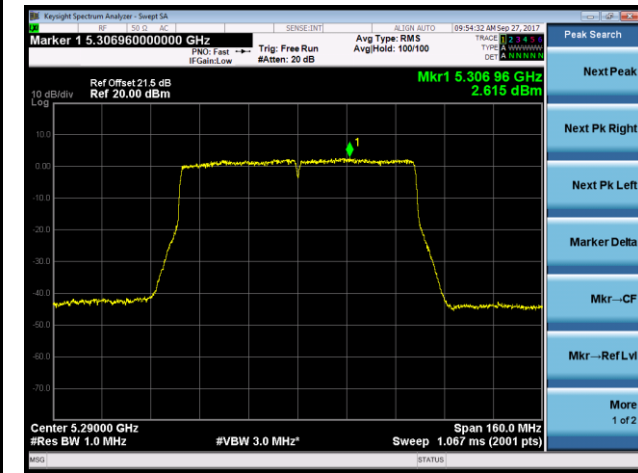

#### Channel 58 (5290MHz)

#### Channel 106 (5530MHz)

#### Channel 122 (5610MHz)

#### Channel 138 (5690MHz)

802.11ac-VHT80+80 Power Spectral Density - Ant 2 / Ant 2 + 3 (Ant 0 + 1 + 2 + 3) (CDD Mode)

Channel 58 (5290MHz)

Channel 106 (5530MHz)

Channel 122 (5610MHz)

Channel 138 (5690MHz)