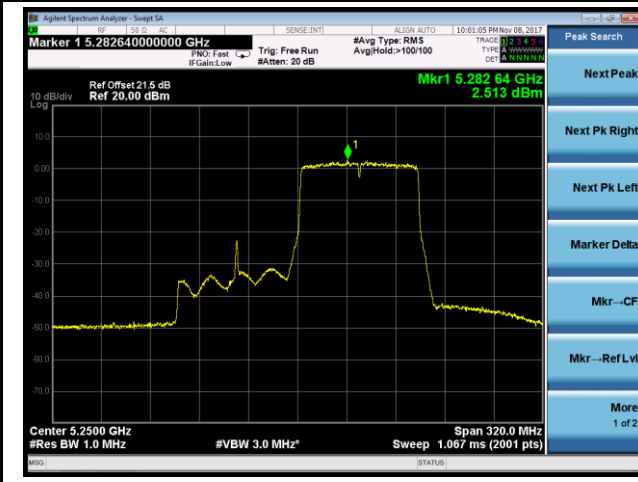

#### Channel 122 (5610MHz)

#### Channel 138 (5690MHz)

802.11ac-VHT80+80 Power Spectral Density - Ant 2 / Ant 2 + 3 (Ant 0 + 1 + 2 + 3) (CDD Mode)

Channel 58 (5290MHz)

Channel 106 (5530MHz)

Channel 122 (5610MHz)

Channel 138 (5690MHz)

## 802.11ac-VHT80+80 Power Spectral Density - Ant 2 / Ant 0 + 1 + 2 + 3 (CDD Mode)

### Channel 58 5290MHz