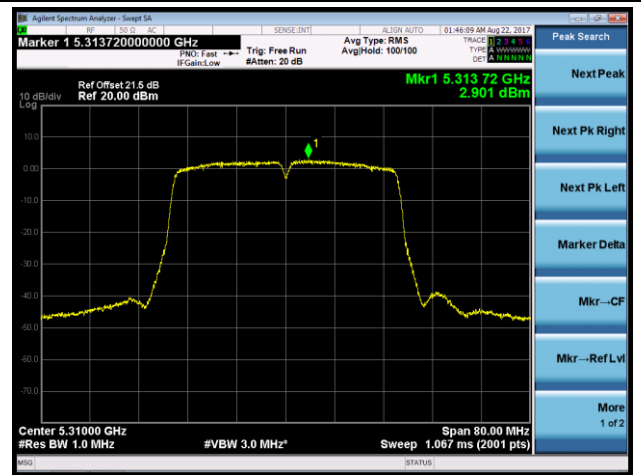

Channel 62 (5310MHz)