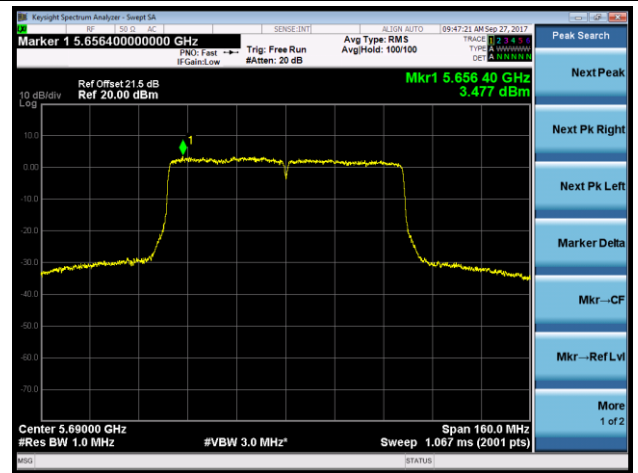

#### Channel 122 (5610MHz)

#### Channel 138 (5690MHz)

802.11ac-VHT80+80 Power Spectral Density - Ant 2 / Ant 2 + 3 (Ant 0 + 1 + 2 + 3) (CDD Mode)

Channel 58 (5290MHz)

Channel 106 (5530MHz)

Channel 122 (5610MHz)

Channel 138 (5690MHz)

## 802.11ac-VHT80+80 Power Spectral Density - Ant 2 / Ant 0 + 1 + 2 + 3 (CDD Mode)

### Channel 58 5290MHz