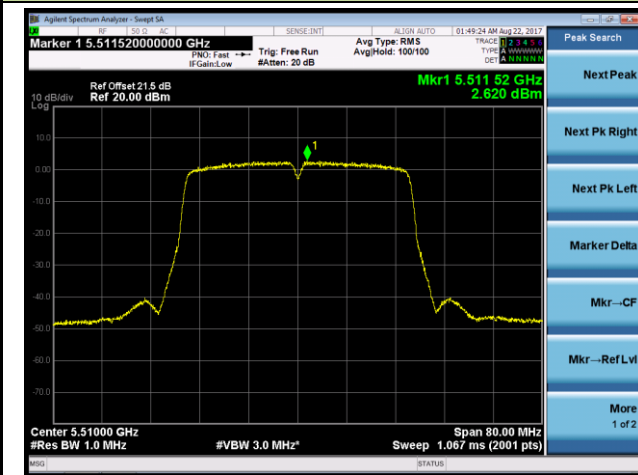

Channel 102 (5510MHz)