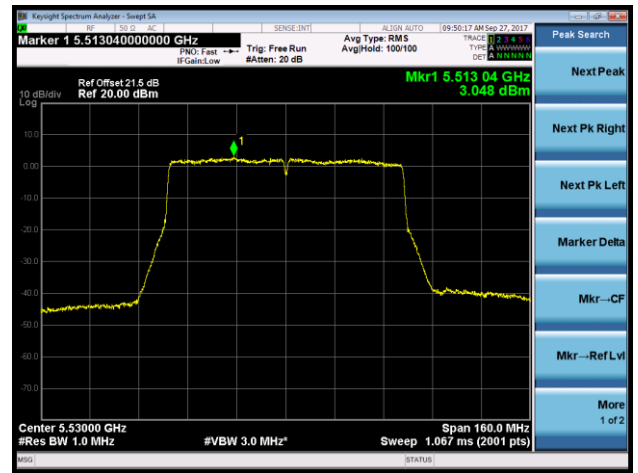

#### Channel 122 (5610MHz)

#### Channel 138 (5690MHz)

802.11ac-VHT80+80 Power Spectral Density - Ant 2 / Ant 2 + 3 (Ant 0 + 1 + 2 + 3) (CDD Mode)

Channel 58 (5290MHz)

Channel 106 (5530MHz)

Channel 122 (5610MHz)

Channel 138 (5690MHz)

## 802.11ac-VHT80+80 Power Spectral Density - Ant 2 / Ant 0 + 1 + 2 + 3 (CDD Mode)

### Channel 58 5290MHz