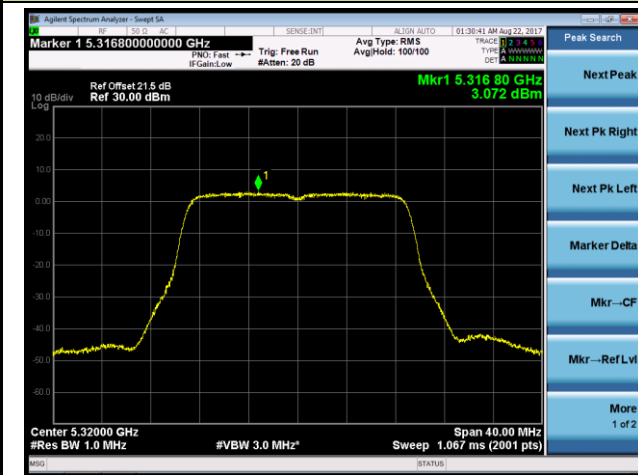

Channel 64 (5320MHz)