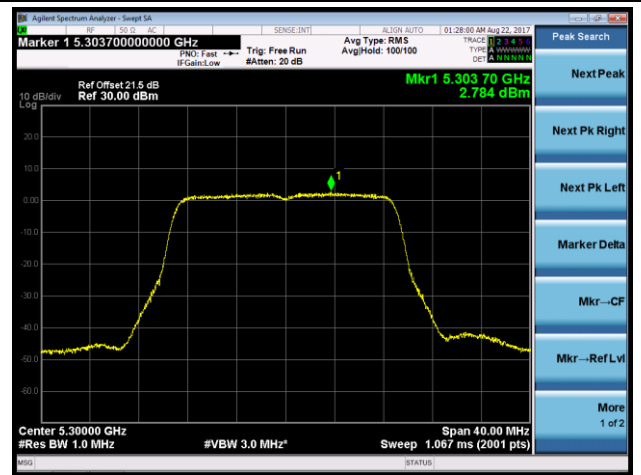

Channel 60 (5300MHz)