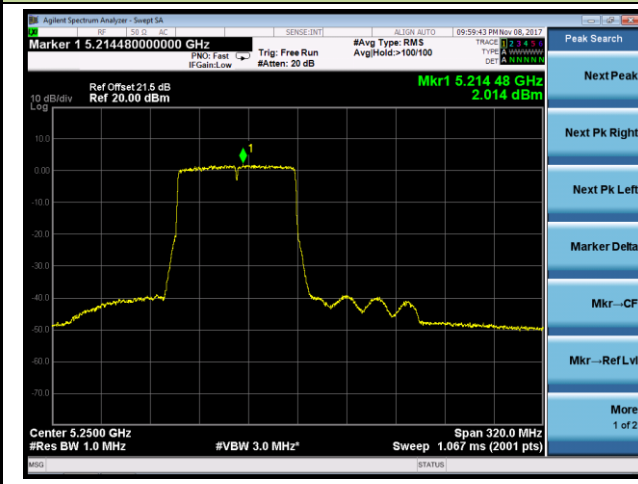

802.11ac-VHT80 Power Spectral Density - Ant 0 / Ant 0 + 1 + 2 + 3 (CDD Mode)

Channel 58 (5290MHz)

Channel 106 (5530MHz)

Channel 122 (5610MHz)

Channel 138 (5690MHz)

802.11ac-VHT80+80 Power Spectral Density - Ant 0 / Ant 0 + 1 (Ant 0 + 1 + 2 + 3) (CDD Mode)

Channel 58 (5290MHz)

Channel 106 (5530MHz)

Channel 122 (5610MHz)

Channel 138 (5690MHz)

802.11ac-VHT80+80 Contiguous Power Spectral Density - Ant 0 / Ant 0 + 1 + 2 + 3 (CDD Mode)

Channel 42 5210MHz

Channel 58 5530MHz

802.11a Power Spectral Density - Ant 1 / Ant 0 + 1 + 2 + 3 (CDD Mode)

Channel 52 (5260MHz)

Channel 60 (5300MHz)

Channel 64 (5320MHz)

Channel 100 (5500MHz)

Channel 120 (5600MHz)

Channel 140 (5700MHz)

802.11a Power Spectral Density - Ant 1 / Ant 0 + 1 + 2 + 3 (CDD Mode)