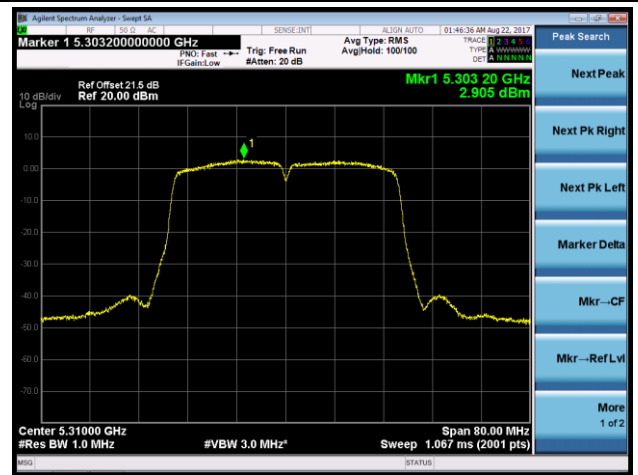

802.11n-HT20 Power Spectral Density - Ant 1 / Ant 0 + 1 + 2 + 3 (CDD Mode)

Channel 144 (5720MHz)

802.11n-HT40 Power Spectral Density - Ant 1 / Ant 0 + 1 + 2 + 3 (CDD Mode)

Channel 54 (5270MHz)

Channel 62 (5310MHz)