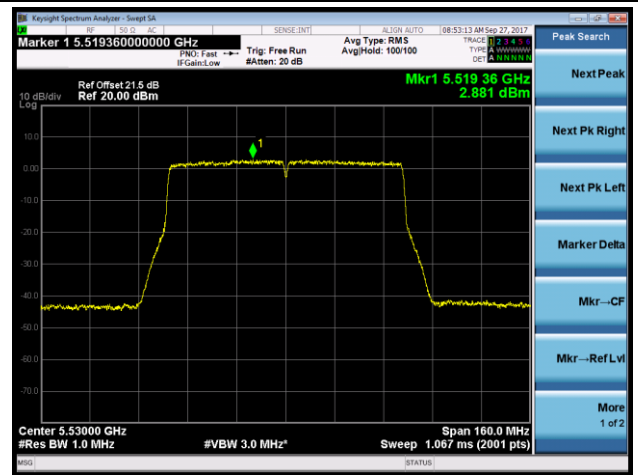

802.11ac-VHT80 Power Spectral Density - Ant 0 / Ant 0 + 1 + 2 + 3 (CDD Mode)

Channel 58 (5290MHz)

Channel 106 (5530MHz)

Channel 122 (5610MHz)

Channel 138 (5690MHz)

802.11ac-VHT80+80 Power Spectral Density - Ant 0 / Ant 0 + 1 (Ant 0 + 1 + 2 + 3) (CDD Mode)

Channel 58 (5290MHz)

Channel 106 (5530MHz)

Channel 122 (5610MHz)

Channel 138 (5690MHz)

802.11ac-VHT80+80 Contiguous Power Spectral Density - Ant 0 / Ant 0 + 1 + 2 + 3 (CDD Mode)

Channel 42 5210MHz

Channel 58 5530MHz