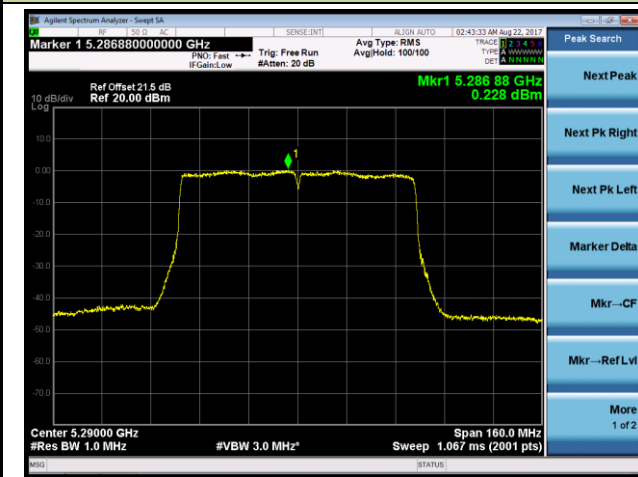

Channel 64 (5320MHz)

Channel 100 (5500MHz)

Channel 120 (5600MHz)

Channel 140 (5700MHz)

802.11ac-VHT20 Power Spectral Density - Ant 1 / Ant 0 + 1 + 2 + 3 (CDD Mode)

Channel 144 (5720MHz)

802.11ac-VHT40 Power Spectral Density - Ant 1 / Ant 0 + 1 + 2 + 3 (CDD Mode)

Channel 54 (5270MHz)

Channel 62 (5310MHz)

Channel 102 (5510MHz)

Channel 118 (5590MHz)

Channel 134 (5670MHz)

Channel 142 (5710MHz)

802.11ac-VHT80 Power Spectral Density - Ant 1 / Ant 0 + 1 + 2 + 3 (CDD Mode)

Channel 58 (5290MHz)

Channel 106 (5530MHz)

Channel 122 (5610MHz)

Channel 138 (5690MHz)

802.11ac-VHT80+80 Power Spectral Density - Ant 1 / Ant 0 + 1 (Ant 0 + 1 + 2 + 3) (CDD Mode)

Channel 58 (5290MHz)

Channel 106 (5530MHz)