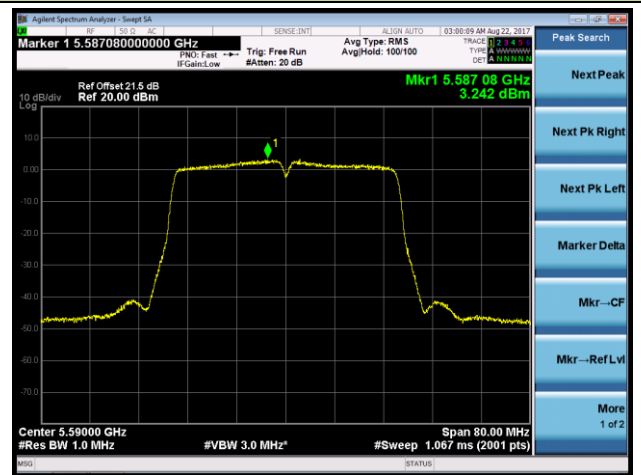

Channel 54 (5270MHz)

Channel 62 (5310MHz)

Channel 102 (5510MHz)

Channel 118 (5590MHz)

Channel 134 (5670MHz)

Channel 142 (5710MHz)

802.11ac-VHT80 Power Spectral Density - Ant 1 / Ant 0 + 1 + 2 + 3 (CDD Mode)

Channel 58 (5290MHz)

Channel 106 (5530MHz)

Channel 122 (5610MHz)

Channel 138 (5690MHz)

802.11ac-VHT80+80 Power Spectral Density - Ant 1 / Ant 0 + 1 (Ant 0 + 1 + 2 + 3) (CDD Mode)

Channel 58 (5290MHz)

Channel 106 (5530MHz)