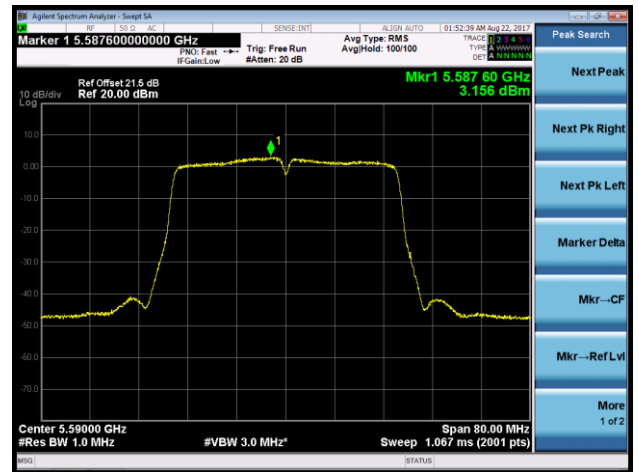

Channel 118 (5590MHz)