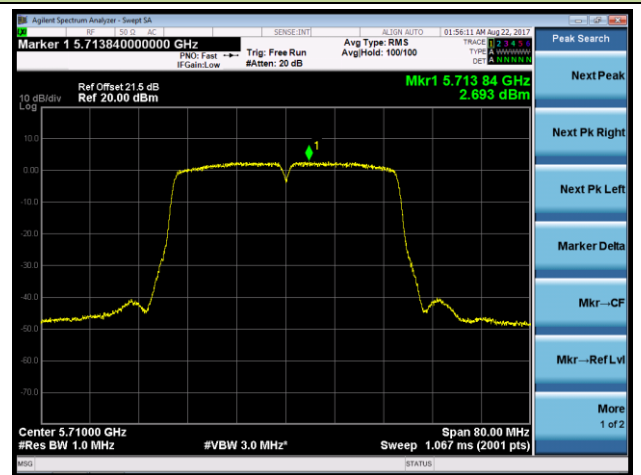

802.11n-HT40 Power Spectral Density - Ant 0 / Ant 0 + 1 + 2 + 3 (CDD Mode)

Channel 54 (5270MHz)

Channel 62 (5310MHz)

Channel 102 (5510MHz)

Channel 118 (5590MHz)

Channel 134 (5670MHz)

Channel 142 (5710MHz)

802.11ac-VHT20 Power Spectral Density - Ant 0 / Ant 0 + 1 + 2 + 3 (CDD Mode)