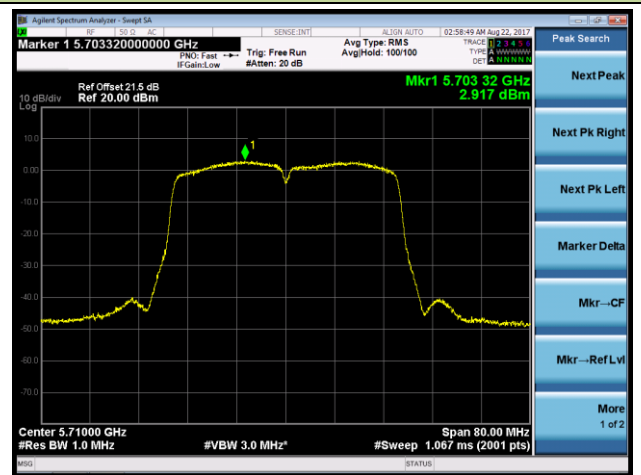

Channel 54 (5270MHz)

Channel 62 (5310MHz)

Channel 102 (5510MHz)

Channel 118 (5590MHz)

Channel 134 (5670MHz)

Channel 142 (5710MHz)

802.11ac-VHT80 Power Spectral Density - Ant 1 / Ant 0 + 1 + 2 + 3 (CDD Mode)

Channel 58 (5290MHz)

Channel 106 (5530MHz)

Channel 122 (5610MHz)

Channel 138 (5690MHz)

802.11ac-VHT80+80 Power Spectral Density - Ant 1 / Ant 0 + 1 (Ant 0 + 1 + 2 + 3) (CDD Mode)

Channel 58 (5290MHz)

Channel 106 (5530MHz)