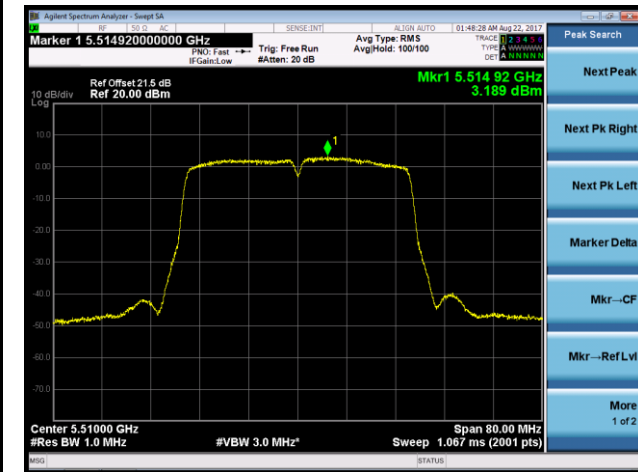

802.11n-HT20 Power Spectral Density - Ant 1 / Ant 0 + 1 + 2 + 3 (CDD Mode)

Channel 144 (5720MHz)

802.11n-HT40 Power Spectral Density - Ant 1 / Ant 0 + 1 + 2 + 3 (CDD Mode)

Channel 54 (5270MHz)

Channel 62 (5310MHz)

Channel 102 (5510MHz)

Channel 118 (5590MHz)

Channel 134 (5670MHz)

Channel 142 (5710MHz)

802.11ac-VHT20 Power Spectral Density - Ant 1 / Ant 0 + 1 + 2 + 3 (CDD Mode)

Channel 52 (5260MHz)

Channel 60 (5300MHz)