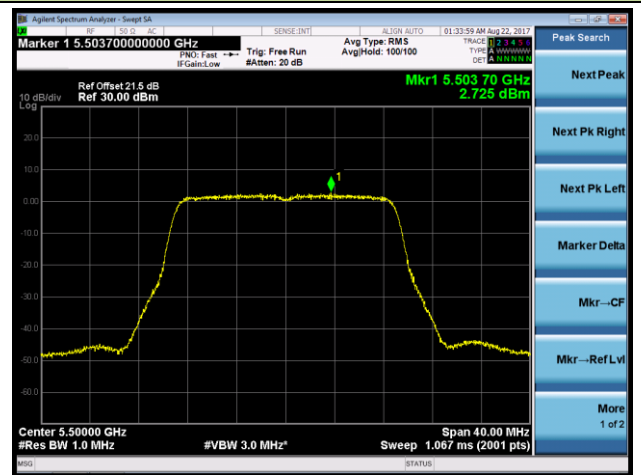

Channel 52 (5260MHz)

Channel 60 (5300MHz)

Channel 64 (5320MHz)

Channel 100 (5500MHz)

Channel 120 (5600MHz)

Channel 140 (5700MHz)

802.11ac-VHT20 Power Spectral Density - Ant 0 / Ant 0 + 1 + 2 + 3 (CDD Mode)

Channel 144 (5720MHz)

802.11ac-VHT40 Power Spectral Density - Ant 0 / Ant 0 + 1 + 2 + 3 (CDD Mode)

Channel 54 (5270MHz)

Channel 62 (5310MHz)

Channel 102 (5510MHz)

Channel 118 (5590MHz)

Channel 134 (5670MHz)

Channel 142 (5710MHz)