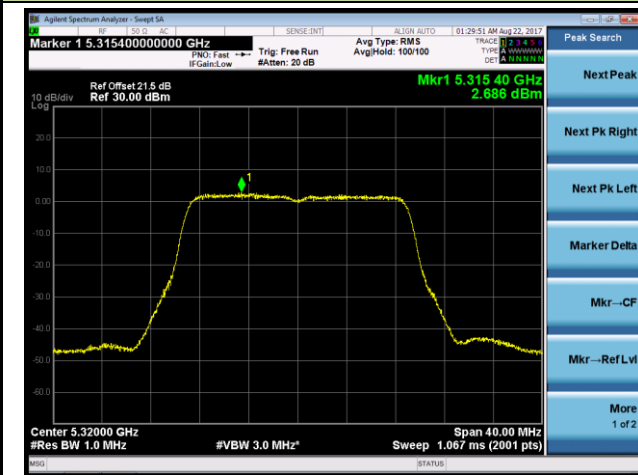

802.11n-HT20 Power Spectral Density - Ant 1 / Ant 0 + 1 + 2 + 3 (CDD Mode)

Channel 144 (5720MHz)

802.11n-HT40 Power Spectral Density - Ant 1 / Ant 0 + 1 + 2 + 3 (CDD Mode)

Channel 54 (5270MHz)

Channel 62 (5310MHz)

Channel 102 (5510MHz)

Channel 118 (5590MHz)

Channel 134 (5670MHz)

Channel 142 (5710MHz)

802.11ac-VHT20 Power Spectral Density - Ant 1 / Ant 0 + 1 + 2 + 3 (CDD Mode)

Channel 52 (5260MHz)

Channel 60 (5300MHz)

Channel 64 (5320MHz)

Channel 100 (5500MHz)

Channel 120 (5600MHz)

Channel 140 (5700MHz)

802.11ac-VHT20 Power Spectral Density - Ant 1 / Ant 0 + 1 + 2 + 3 (CDD Mode)

Channel 144 (5720MHz)

802.11ac-VHT40 Power Spectral Density - Ant 1 / Ant 0 + 1 + 2 + 3 (CDD Mode)