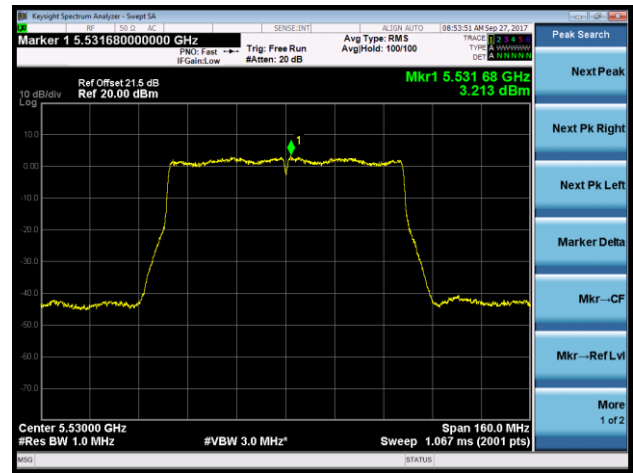

Channel 54 (5270MHz)

Channel 62 (5310MHz)

Channel 102 (5510MHz)

Channel 118 (5590MHz)

Channel 134 (5670MHz)

Channel 142 (5710MHz)

802.11ac-VHT80 Power Spectral Density - Ant 1 / Ant 0 + 1 + 2 + 3 (CDD Mode)

Channel 58 (5290MHz)

Channel 106 (5530MHz)

Channel 122 (5610MHz)

Channel 138 (5690MHz)

802.11ac-VHT80+80 Power Spectral Density - Ant 1 / Ant 0 + 1 (Ant 0 + 1 + 2 + 3) (CDD Mode)

Channel 58 (5290MHz)

Channel 106 (5530MHz)

Channel 122 (5610MHz)

Channel 138 (5690MHz)

802.11ac-VHT80+80 Power Spectral Density - Ant 1 / Ant 0 + 1 + 2 + 3 (CDD Mode)

Channel 42 5210MHz

Channel 58 5530MHz