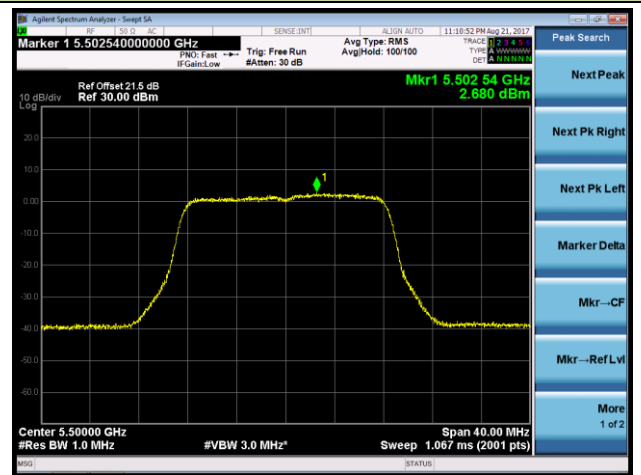

802.11a Power Spectral Density - Ant 1 / Ant 0 + 1 + 2 + 3 (CDD Mode)

Channel 52 (5260MHz)

Channel 60 (5300MHz)

Channel 64 (5320MHz)

Channel 100 (5500MHz)

Channel 120 (5600MHz)

Channel 140 (5700MHz)

802.11a Power Spectral Density - Ant 1 / Ant 0 + 1 + 2 + 3 (CDD Mode)