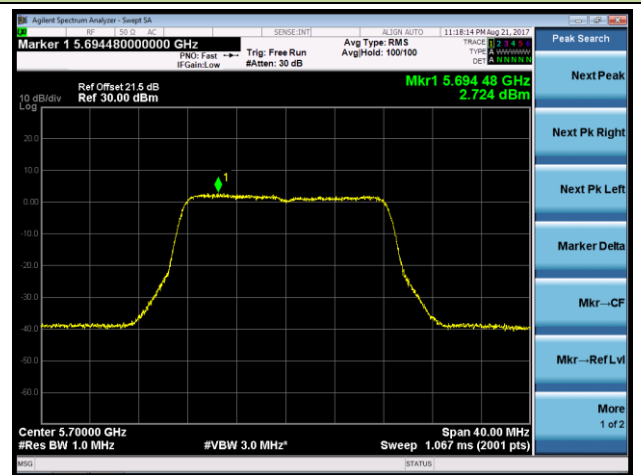

802.11a Power Spectral Density - Ant 1 / Ant 0 + 1 + 2 + 3 (CDD Mode)

Channel 52 (5260MHz)

Channel 60 (5300MHz)

Channel 64 (5320MHz)

Channel 100 (5500MHz)

Channel 120 (5600MHz)

Channel 140 (5700MHz)

802.11a Power Spectral Density - Ant 1 / Ant 0 + 1 + 2 + 3 (CDD Mode)