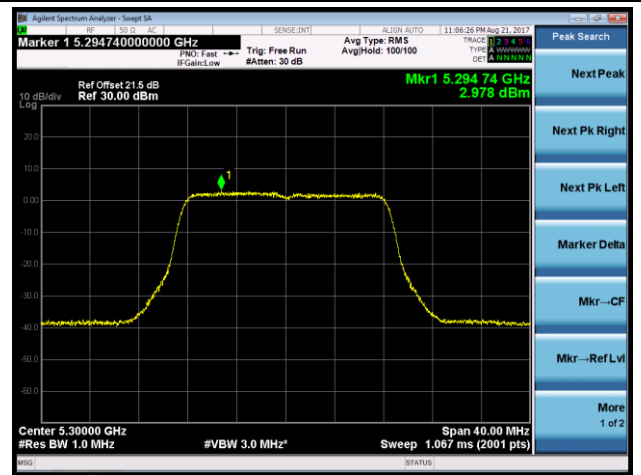

Channel 58 (5290MHz)

Channel 106 (5530MHz)

Channel 122 (5610MHz)

Channel 138 (5690MHz)

802.11ac-VHT80+80 Contiguous Power Spectral Density - Ant 0 / Ant 0 + 1 + 2 + 3 (CDD Mode)

Channel 42 5210MHz

Channel 58 5530MHz

802.11a Power Spectral Density - Ant 1 / Ant 0 + 1 + 2 + 3 (CDD Mode)

Channel 52 (5260MHz)

Channel 60 (5300MHz)

Channel 64 (5320MHz)

Channel 100 (5500MHz)

Channel 120 (5600MHz)

Channel 140 (5700MHz)

802.11a Power Spectral Density - Ant 1 / Ant 0 + 1 + 2 + 3 (CDD Mode)