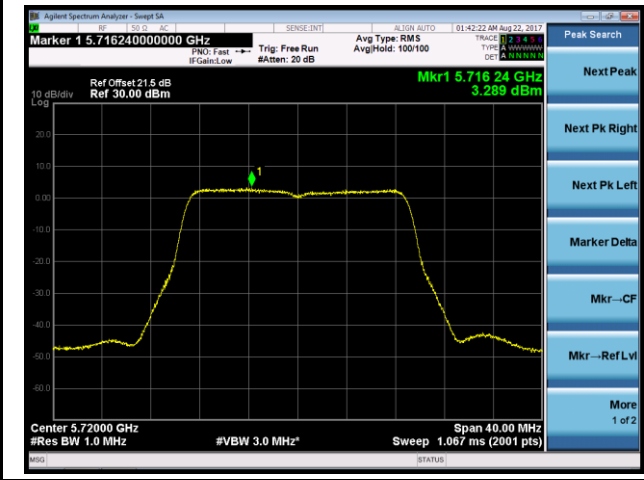

Channel 64 (5320MHz)

Channel 100 (5500MHz)

Channel 120 (5600MHz)

Channel 140 (5700MHz)

802.11ac-VHT20 Power Spectral Density - Ant 1 / Ant 0 + 1 + 2 + 3 (CDD Mode)

Channel 144 (5720MHz)

802.11ac-VHT40 Power Spectral Density - Ant 1 / Ant 0 + 1 + 2 + 3 (CDD Mode)

Channel 54 (5270MHz)

Channel 62 (5310MHz)

Channel 102 (5510MHz)

Channel 118 (5590MHz)

Channel 134 (5670MHz)

Channel 142 (5710MHz)

802.11ac-VHT80 Power Spectral Density - Ant 1 / Ant 0 + 1 + 2 + 3 (CDD Mode)