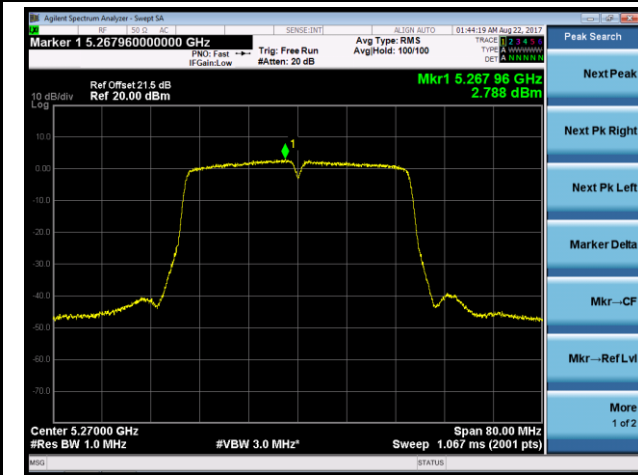

802.11n-HT20 Power Spectral Density - Ant 1 / Ant 0 + 1 + 2 + 3 (CDD Mode)

Channel 144 (5720MHz)

802.11n-HT40 Power Spectral Density - Ant 1 / Ant 0 + 1 + 2 + 3 (CDD Mode)

Channel 54 (5270MHz)

Channel 62 (5310MHz)

Channel 102 (5510MHz)

Channel 118 (5590MHz)

Channel 134 (5670MHz)

Channel 142 (5710MHz)

802.11ac-VHT20 Power Spectral Density - Ant 1 / Ant 0 + 1 + 2 + 3 (CDD Mode)

Channel 52 (5260MHz)

Channel 60 (5300MHz)