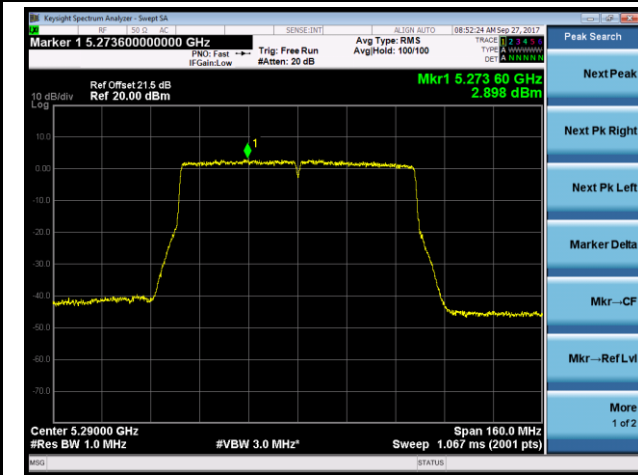

802.11ac-VHT80 Power Spectral Density - Ant 0 / Ant 0 + 1 + 2 + 3 (CDD Mode)

Channel 58 (5290MHz)

Channel 106 (5530MHz)

Channel 122 (5610MHz)

Channel 138 (5690MHz)

802.11ac-VHT80+80 Power Spectral Density - Ant 0 / Ant 0 + 1 (Ant 0 + 1 + 2 + 3) (CDD Mode)

Channel 58 (5290MHz)

Channel 106 (5530MHz)

Channel 122 (5610MHz)

Channel 138 (5690MHz)

802.11ac-VHT80+80 Contiguous Power Spectral Density - Ant 0 / Ant 0 + 1 + 2 + 3 (CDD Mode)

Channel 42 5210MHz

Channel 58 5530MHz