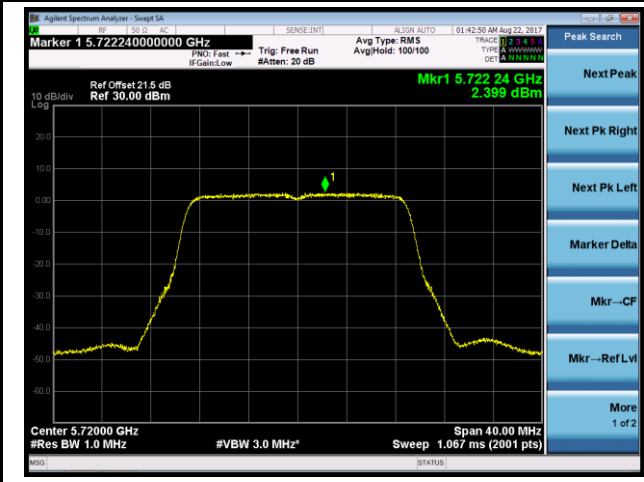

Channel 52 (5260MHz)

Channel 60 (5300MHz)

Channel 64 (5320MHz)

Channel 100 (5500MHz)

Channel 120 (5600MHz)

Channel 140 (5700MHz)

802.11ac-VHT20 Power Spectral Density - Ant 0 / Ant 0 + 1 + 2 + 3 (CDD Mode)

Channel 144 (5720MHz)

802.11ac-VHT40 Power Spectral Density - Ant 0 / Ant 0 + 1 + 2 + 3 (CDD Mode)

Channel 54 (5270MHz)

Channel 62 (5310MHz)

Channel 102 (5510MHz)

Channel 118 (5590MHz)

Channel 134 (5670MHz)

Channel 142 (5710MHz)

802.11ac-VHT80 Power Spectral Density - Ant 0 / Ant 0 + 1 + 2 + 3 (CDD Mode)

Channel 58 (5290MHz)

Channel 106 (5530MHz)

Channel 122 (5610MHz)

Channel 138 (5690MHz)

802.11ac-VHT80+80 Power Spectral Density - Ant 0 / Ant 0 + 1 (Ant 0 + 1 + 2 + 3) (CDD Mode)