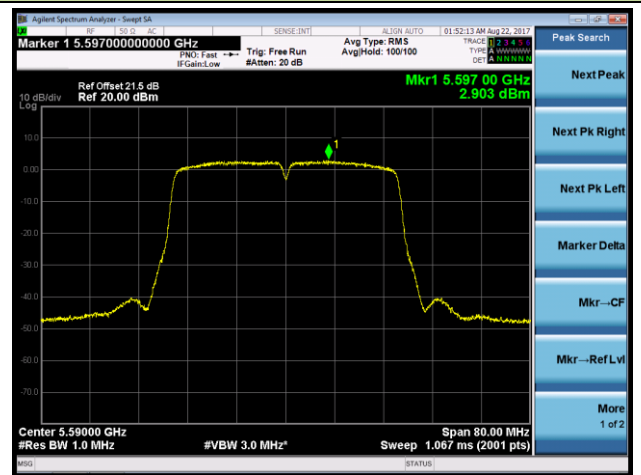

802.11n-HT40 Power Spectral Density - Ant 0 / Ant 0 + 1 + 2 + 3 (CDD Mode)

Channel 54 (5270MHz)

Channel 62 (5310MHz)

Channel 102 (5510MHz)

Channel 118 (5590MHz)

Channel 134 (5670MHz)

Channel 142 (5710MHz)

802.11ac-VHT20 Power Spectral Density - Ant 0 / Ant 0 + 1 + 2 + 3 (CDD Mode)