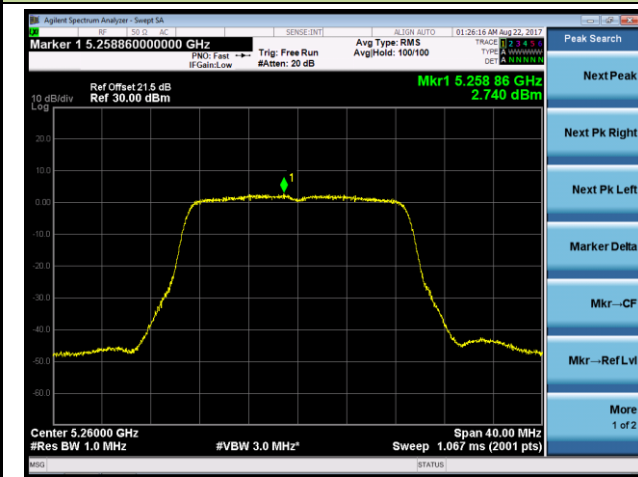

802.11n-HT20 Power Spectral Density - Ant 1 / Ant 0 + 1 + 2 + 3 (CDD Mode)

Channel 144 (5720MHz)

802.11n-HT40 Power Spectral Density - Ant 1 / Ant 0 + 1 + 2 + 3 (CDD Mode)

Channel 54 (5270MHz)

Channel 62 (5310MHz)

Channel 102 (5510MHz)

Channel 118 (5590MHz)

Channel 134 (5670MHz)

Channel 142 (5710MHz)

802.11ac-VHT20 Power Spectral Density - Ant 1 / Ant 0 + 1 + 2 + 3 (CDD Mode)

Channel 52 (5260MHz)

Channel 60 (5300MHz)

Channel 64 (5320MHz)

Channel 100 (5500MHz)

Channel 120 (5600MHz)

Channel 140 (5700MHz)

802.11ac-VHT20 Power Spectral Density - Ant 1 / Ant 0 + 1 + 2 + 3 (CDD Mode)

Channel 144 (5720MHz)

802.11ac-VHT40 Power Spectral Density - Ant 1 / Ant 0 + 1 + 2 + 3 (CDD Mode)