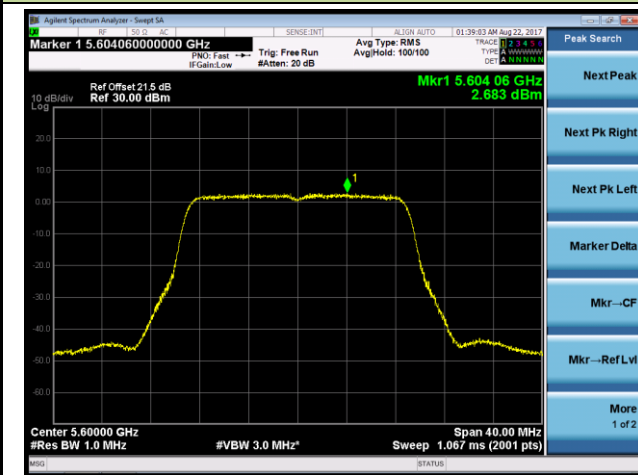

Channel 52 (5260MHz)

Channel 60 (5300MHz)

Channel 64 (5320MHz)

Channel 100 (5500MHz)

Channel 120 (5600MHz)

Channel 140 (5700MHz)

802.11ac-VHT20 Power Spectral Density - Ant 0 / Ant 0 + 1 + 2 + 3 (CDD Mode)

Channel 144 (5720MHz)

802.11ac-VHT40 Power Spectral Density - Ant 0 / Ant 0 + 1 + 2 + 3 (CDD Mode)

Channel 54 (5270MHz)

Channel 62 (5310MHz)

Channel 102 (5510MHz)

Channel 118 (5590MHz)

Channel 134 (5670MHz)

Channel 142 (5710MHz)

802.11ac-VHT80 Power Spectral Density - Ant 0 / Ant 0 + 1 + 2 + 3 (CDD Mode)

Channel 58 (5290MHz)

Channel 106 (5530MHz)

Channel 122 (5610MHz)

Channel 138 (5690MHz)

802.11ac-VHT80+80 Power Spectral Density - Ant 0 / Ant 0 + 1 (Ant 0 + 1 + 2 + 3) (CDD Mode)