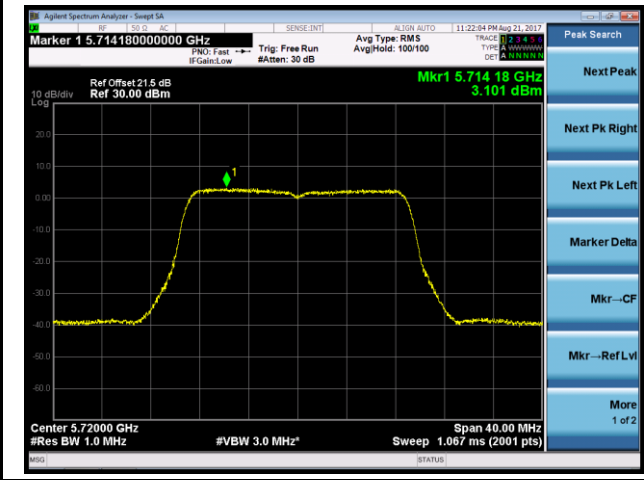

Channel 144 (5720MHz)

802.11n-HT20 Power Spectral Density - Ant 1 / Ant 0 + 1 + 2 + 3 (CDD Mode)

Channel 52 (5260MHz)

Channel 60 (5300MHz)

Channel 64 (5320MHz)

Channel 100 (5500MHz)

Channel 120 (5600MHz)

Channel 140 (5700MHz)

802.11n-HT20 Power Spectral Density - Ant 1 / Ant 0 + 1 + 2 + 3 (CDD Mode)

Channel 144 (5720MHz)

802.11n-HT40 Power Spectral Density - Ant 1 / Ant 0 + 1 + 2 + 3 (CDD Mode)

Channel 54 (5270MHz)

Channel 62 (5310MHz)