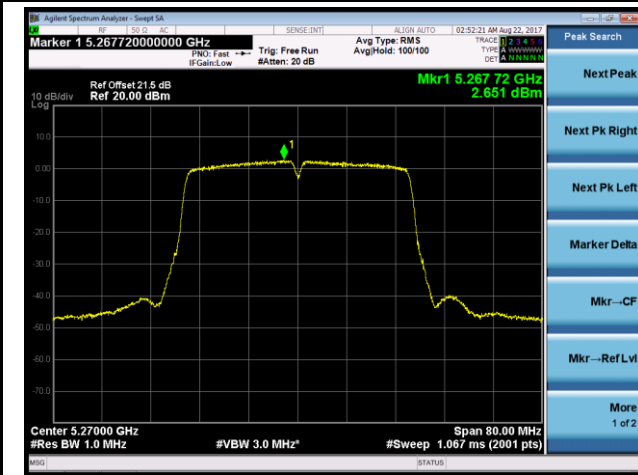

Channel 64 (5320MHz)

Channel 100 (5500MHz)

Channel 120 (5600MHz)

Channel 140 (5700MHz)

802.11ac-VHT20 Power Spectral Density - Ant 1 / Ant 0 + 1 + 2 + 3 (CDD Mode)

Channel 144 (5720MHz)

802.11ac-VHT40 Power Spectral Density - Ant 1 / Ant 0 + 1 + 2 + 3 (CDD Mode)

Channel 54 (5270MHz)

Channel 62 (5310MHz)

Channel 102 (5510MHz)

Channel 118 (5590MHz)

Channel 134 (5670MHz)

Channel 142 (5710MHz)

802.11ac-VHT80 Power Spectral Density - Ant 1 / Ant 0 + 1 + 2 + 3 (CDD Mode)