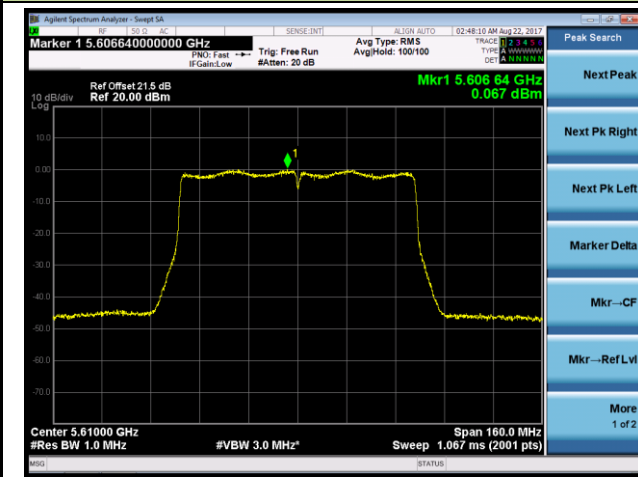

Channel 64 (5320MHz)

Channel 100 (5500MHz)

Channel 120 (5600MHz)

Channel 140 (5700MHz)

802.11ac-VHT20 Power Spectral Density - Ant 1 / Ant 0 + 1 + 2 + 3 (CDD Mode)

Channel 144 (5720MHz)

802.11ac-VHT40 Power Spectral Density - Ant 1 / Ant 0 + 1 + 2 + 3 (CDD Mode)

Channel 54 (5270MHz)

Channel 62 (5310MHz)

Channel 102 (5510MHz)

Channel 118 (5590MHz)

Channel 134 (5670MHz)

Channel 142 (5710MHz)

802.11ac-VHT80 Power Spectral Density - Ant 1 / Ant 0 + 1 + 2 + 3 (CDD Mode)

Channel 58 (5290MHz)

Channel 106 (5530MHz)

Channel 122 (5610MHz)

Channel 138 (5690MHz)

802.11ac-VHT80+80 Power Spectral Density - Ant 1 / Ant 0 + 1 (Ant 0 + 1 + 2 + 3) (CDD Mode)

Channel 58 (5290MHz)

Channel 106 (5530MHz)