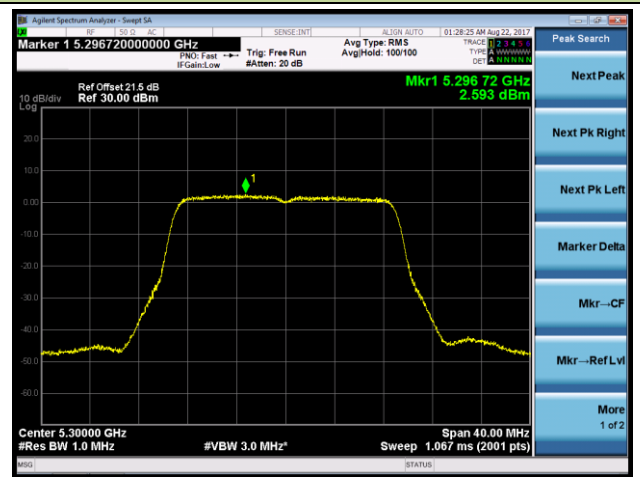

Channel 102 (5510MHz)

Channel 118 (5590MHz)

Channel 134 (5670MHz)

Channel 142 (5710MHz)

802.11ac-VHT20 Power Spectral Density - Ant 1 / Ant 0 + 1 + 2 + 3 (CDD Mode)

Channel 52 (5260MHz)

Channel 60 (5300MHz)