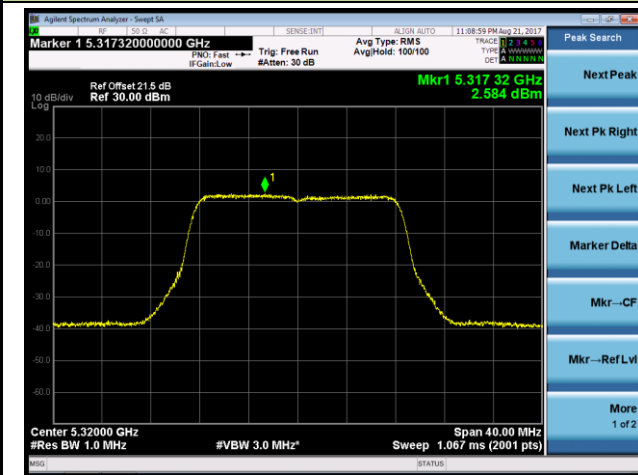

Channel 58 (5290MHz)

Channel 106 (5530MHz)

Channel 122 (5610MHz)

Channel 138 (5690MHz)

802.11ac-VHT80+80 Contiguous Power Spectral Density - Ant 0 / Ant 0 + 1 + 2 + 3 (CDD Mode)

Channel 42 5210MHz

Channel 58 5530MHz

802.11a Power Spectral Density - Ant 1 / Ant 0 + 1 + 2 + 3 (CDD Mode)

Channel 52 (5260MHz)

Channel 60 (5300MHz)

Channel 64 (5320MHz)

Channel 100 (5500MHz)

Channel 120 (5600MHz)

Channel 140 (5700MHz)

802.11a Power Spectral Density - Ant 1 / Ant 0 + 1 + 2 + 3 (CDD Mode)

Channel 144 (5720MHz)

802.11n-HT20 Power Spectral Density - Ant 1 / Ant 0 + 1 + 2 + 3 (CDD Mode)

Channel 52 (5260MHz)

Channel 60 (5300MHz)

Channel 64 (5320MHz)

Channel 100 (5500MHz)

Channel 120 (5600MHz)

Channel 140 (5700MHz)