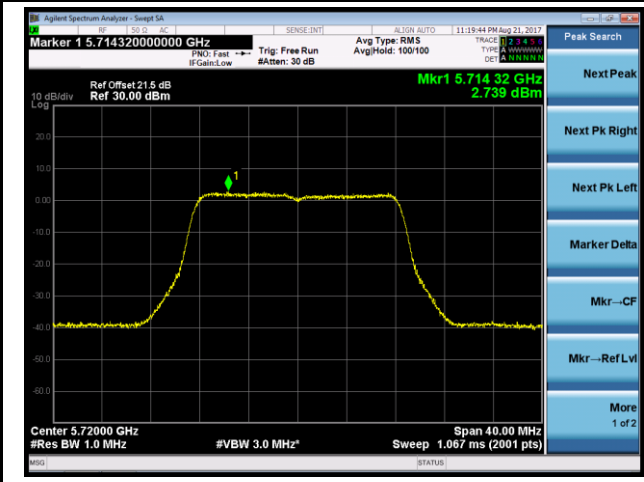

802.11a Power Spectral Density - Ant 1 / Ant 0 + 1 + 2 + 3 (CDD Mode)

Channel 144 (5720MHz)