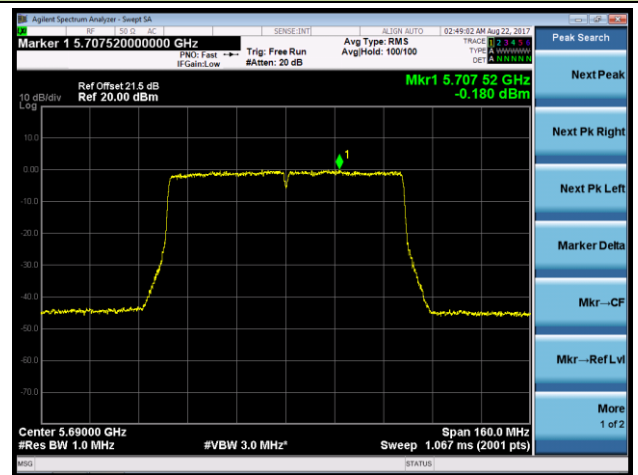

802.11ac-VHT80 Power Spectral Density - Ant 0 / Ant 0 + 1 + 2 + 3 (CDD Mode)

Channel 58 (5290MHz)

Channel 106 (5530MHz)

Channel 122 (5610MHz)

Channel 138 (5690MHz)

802.11ac-VHT80+80 Power Spectral Density - Ant 0 / Ant 0 + 1 (Ant 0 + 1 + 2 + 3) (CDD Mode)

Channel 58 (5290MHz)

Channel 106 (5530MHz)

Channel 122 (5610MHz)

Channel 138 (5690MHz)

802.11ac-VHT80+80 Contiguous Power Spectral Density - Ant 0 / Ant 0 + 1 + 2 + 3 (CDD Mode)

Channel 42 5210MHz

Channel 58 5530MHz