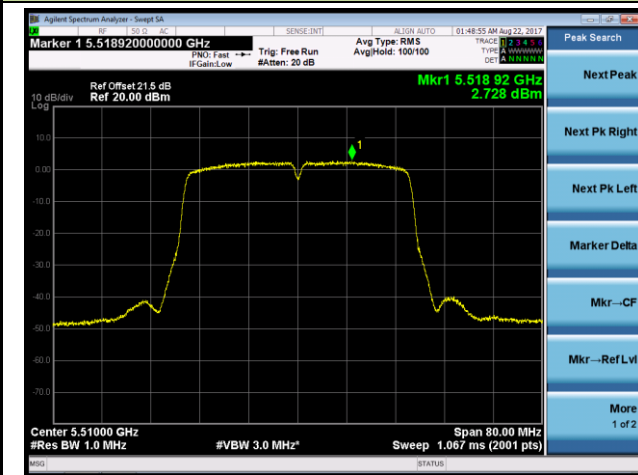

802.11n-HT40 Power Spectral Density - Ant 0 / Ant 0 + 1 + 2 + 3 (CDD Mode)

Channel 54 (5270MHz)

Channel 62 (5310MHz)

Channel 102 (5510MHz)

Channel 118 (5590MHz)

Channel 134 (5670MHz)

Channel 142 (5710MHz)

802.11ac-VHT20 Power Spectral Density - Ant 0 / Ant 0 + 1 + 2 + 3 (CDD Mode)

Channel 52 (5260MHz)

Channel 60 (5300MHz)

Channel 64 (5320MHz)

Channel 100 (5500MHz)

Channel 120 (5600MHz)

Channel 140 (5700MHz)

802.11ac-VHT20 Power Spectral Density - Ant 0 / Ant 0 + 1 + 2 + 3 (CDD Mode)

Channel 144 (5720MHz)