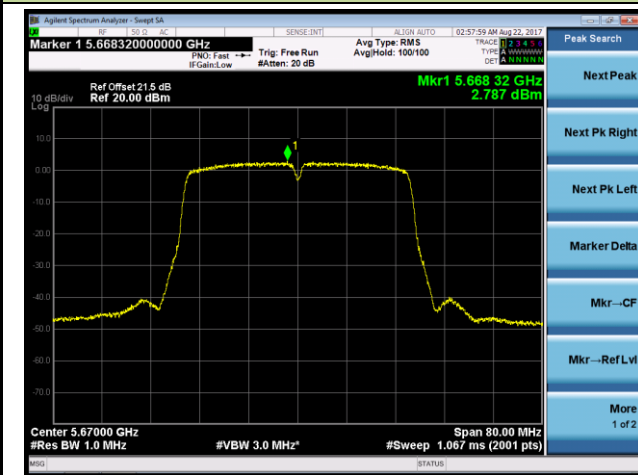

802.11ac-VHT40 Power Spectral Density - Ant 0 / Ant 0 + 1 + 2 + 3 (CDD Mode)

Channel 54 (5270MHz)

Channel 62 (5310MHz)

Channel 102 (5510MHz)

Channel 118 (5590MHz)

Channel 134 (5670MHz)

Channel 142 (5710MHz)

802.11ac-VHT80 Power Spectral Density - Ant 0 / Ant 0 + 1 + 2 + 3 (CDD Mode)

Channel 58 (5290MHz)

Channel 106 (5530MHz)

Channel 122 (5610MHz)

Channel 138 (5690MHz)

802.11ac-VHT80+80 Power Spectral Density - Ant 0 / Ant 0 + 1 (Ant 0 + 1 + 2 + 3) (CDD Mode)