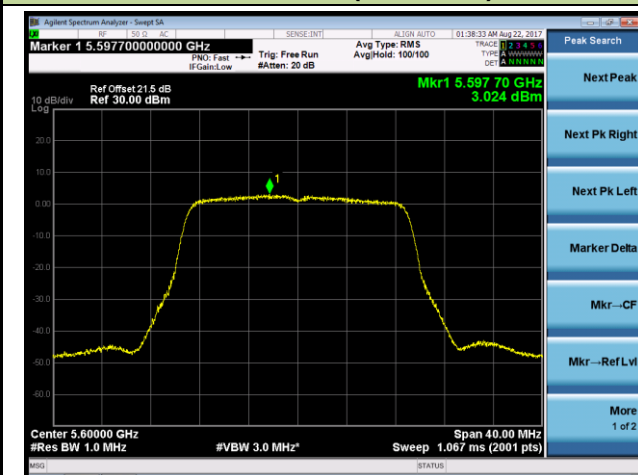

802.11n-HT20 Power Spectral Density - Ant 1 / Ant 0 + 1 + 2 + 3 (CDD Mode)

Channel 144 (5720MHz)

802.11n-HT40 Power Spectral Density - Ant 1 / Ant 0 + 1 + 2 + 3 (CDD Mode)

Channel 54 (5270MHz)

Channel 62 (5310MHz)

Channel 102 (5510MHz)

Channel 118 (5590MHz)

Channel 134 (5670MHz)

Channel 142 (5710MHz)

802.11ac-VHT20 Power Spectral Density - Ant 1 / Ant 0 + 1 + 2 + 3 (CDD Mode)

Channel 52 (5260MHz)

Channel 60 (5300MHz)

Channel 64 (5320MHz)

Channel 100 (5500MHz)

Channel 120 (5600MHz)

Channel 140 (5700MHz)

802.11ac-VHT20 Power Spectral Density - Ant 1 / Ant 0 + 1 + 2 + 3 (CDD Mode)

Channel 144 (5720MHz)

802.11ac-VHT40 Power Spectral Density - Ant 1 / Ant 0 + 1 + 2 + 3 (CDD Mode)