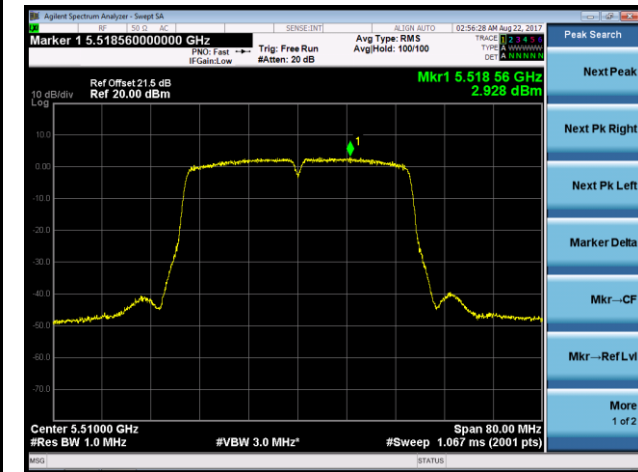

802.11ac-VHT40 Power Spectral Density - Ant 0 / Ant 0 + 1 + 2 + 3 (CDD Mode)

Channel 54 (5270MHz)

Channel 62 (5310MHz)

Channel 102 (5510MHz)

Channel 118 (5590MHz)

Channel 134 (5670MHz)

Channel 142 (5710MHz)

802.11ac-VHT80 Power Spectral Density - Ant 0 / Ant 0 + 1 + 2 + 3 (CDD Mode)

Channel 58 (5290MHz)

Channel 106 (5530MHz)

Channel 122 (5610MHz)

Channel 138 (5690MHz)

802.11ac-VHT80+80 Power Spectral Density - Ant 0 / Ant 0 + 1 (Ant 0 + 1 + 2 + 3) (CDD Mode)