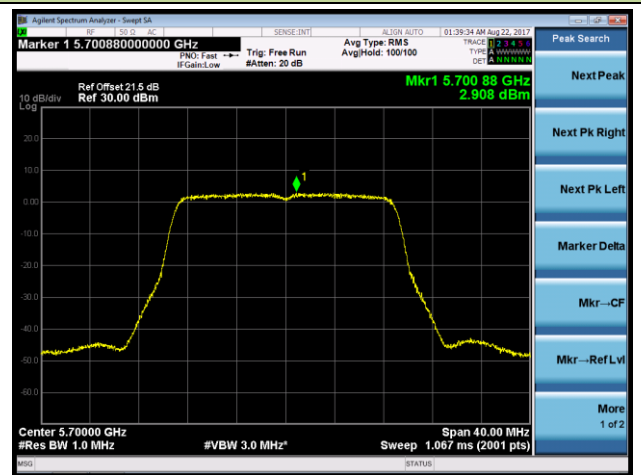

Channel 52 (5260MHz)

Channel 60 (5300MHz)

Channel 64 (5320MHz)

Channel 100 (5500MHz)

Channel 120 (5600MHz)

Channel 140 (5700MHz)

802.11ac-VHT20 Power Spectral Density - Ant 0 / Ant 0 + 1 + 2 + 3 (CDD Mode)

Channel 144 (5720MHz)

802.11ac-VHT40 Power Spectral Density - Ant 0 / Ant 0 + 1 + 2 + 3 (CDD Mode)

Channel 54 (5270MHz)

Channel 62 (5310MHz)

Channel 102 (5510MHz)

Channel 118 (5590MHz)

Channel 134 (5670MHz)

Channel 142 (5710MHz)