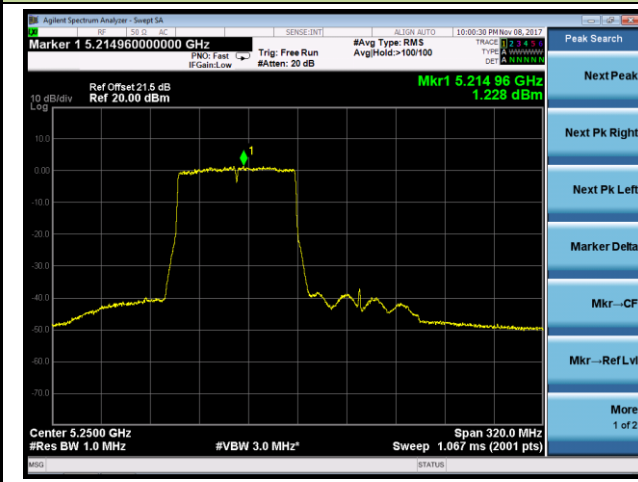

Channel 58 (5290MHz)

Channel 106 (5530MHz)

Channel 122 (5610MHz)

Channel 138 (5690MHz)

802.11ac-VHT80+80 Power Spectral Density - Ant 1 / Ant 0 + 1 (Ant 0 + 1 + 2 + 3) (CDD Mode)

Channel 58 (5290MHz)

Channel 106 (5530MHz)

Channel 122 (5610MHz)

Channel 138 (5690MHz)

802.11ac-VHT80+80 Power Spectral Density - Ant 1 / Ant 0 + 1 + 2 + 3 (CDD Mode)

Channel 42 5210MHz

Channel 58 5530MHz