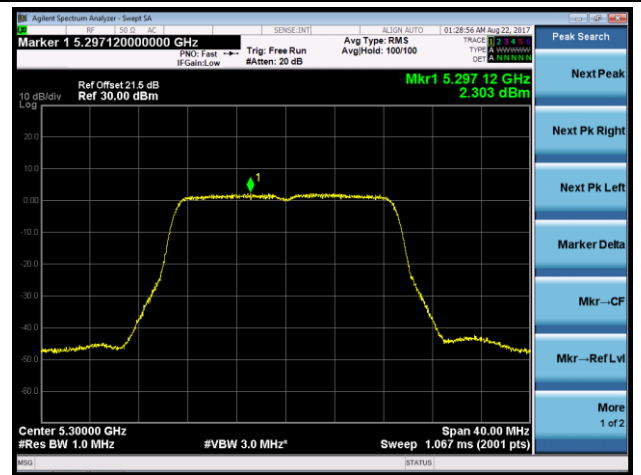

Channel 60 (5300MHz)