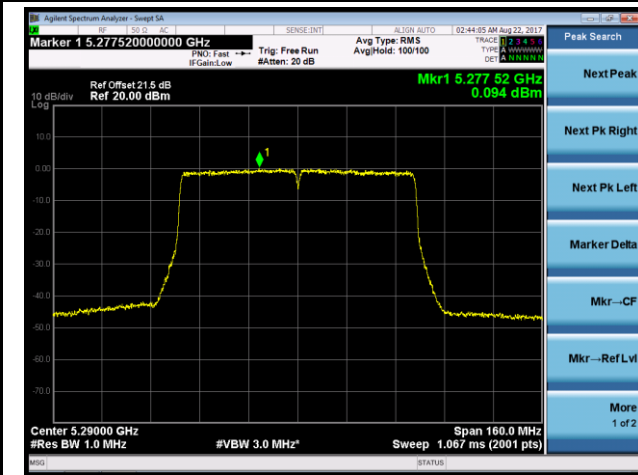

802.11ac-VHT40 Power Spectral Density - Ant 0 / Ant 0 + 1 + 2 + 3 (CDD Mode)

Channel 54 (5270MHz)

Channel 62 (5310MHz)

Channel 102 (5510MHz)

Channel 118 (5590MHz)

Channel 134 (5670MHz)

Channel 142 (5710MHz)

802.11ac-VHT80 Power Spectral Density - Ant 0 / Ant 0 + 1 + 2 + 3 (CDD Mode)

Channel 58 (5290MHz)

Channel 106 (5530MHz)

Channel 122 (5610MHz)

Channel 138 (5690MHz)

802.11ac-VHT80+80 Power Spectral Density - Ant 0 / Ant 0 + 1 (Ant 0 + 1 + 2 + 3) (CDD Mode)