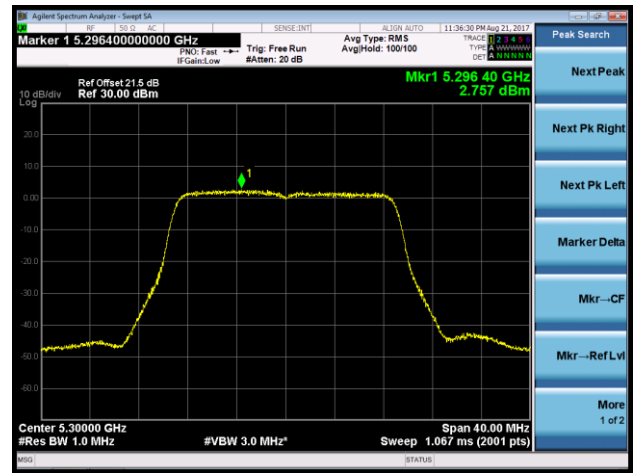

Channel 144 (5720MHz)

802.11n-HT20 Power Spectral Density - Ant 1 / Ant 0 + 1 + 2 + 3 (CDD Mode)

Channel 52 (5260MHz)

Channel 60 (5300MHz)

Channel 64 (5320MHz)

Channel 100 (5500MHz)

Channel 120 (5600MHz)

Channel 140 (5700MHz)

802.11n-HT20 Power Spectral Density - Ant 1 / Ant 0 + 1 + 2 + 3 (CDD Mode)

Channel 144 (5720MHz)

802.11n-HT40 Power Spectral Density - Ant 1 / Ant 0 + 1 + 2 + 3 (CDD Mode)

Channel 54 (5270MHz)

Channel 62 (5310MHz)