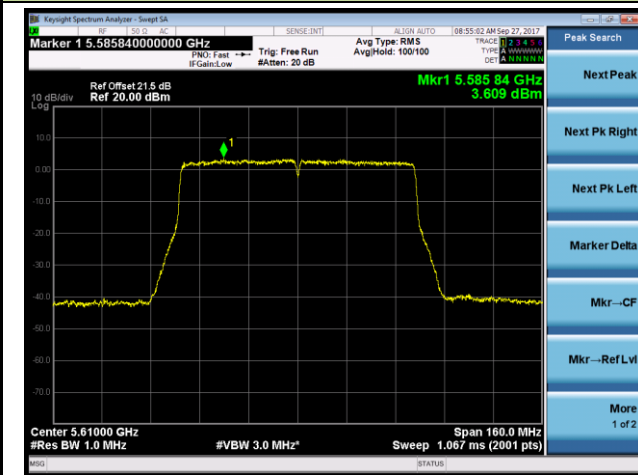

802.11ac-VHT80 Power Spectral Density - Ant 0 / Ant 0 + 1 + 2 + 3 (CDD Mode)

Channel 58 (5290MHz)

Channel 106 (5530MHz)

Channel 122 (5610MHz)

Channel 138 (5690MHz)

802.11ac-VHT80+80 Power Spectral Density - Ant 0 / Ant 0 + 1 (Ant 0 + 1 + 2 + 3) (CDD Mode)

Channel 58 (5290MHz)

Channel 106 (5530MHz)

Channel 122 (5610MHz)

Channel 138 (5690MHz)

802.11ac-VHT80+80 Contiguous Power Spectral Density - Ant 0 / Ant 0 + 1 + 2 + 3 (CDD Mode)

Channel 42 5210MHz

Channel 58 5530MHz