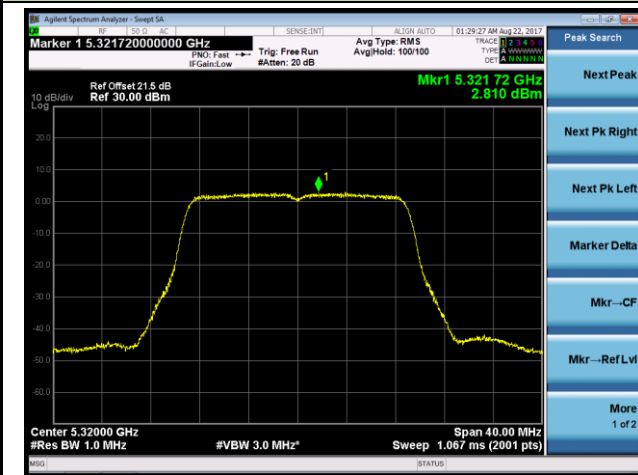

802.11n-HT40 Power Spectral Density - Ant 0 / Ant 0 + 1 + 2 + 3 (CDD Mode)

Channel 54 (5270MHz)

Channel 62 (5310MHz)

Channel 102 (5510MHz)

Channel 118 (5590MHz)

Channel 134 (5670MHz)

Channel 142 (5710MHz)

802.11ac-VHT20 Power Spectral Density - Ant 0 / Ant 0 + 1 + 2 + 3 (CDD Mode)

Channel 52 (5260MHz)

Channel 60 (5300MHz)

Channel 64 (5320MHz)

Channel 100 (5500MHz)

Channel 120 (5600MHz)

Channel 140 (5700MHz)

802.11ac-VHT20 Power Spectral Density - Ant 0 / Ant 0 + 1 + 2 + 3 (CDD Mode)

Channel 144 (5720MHz)