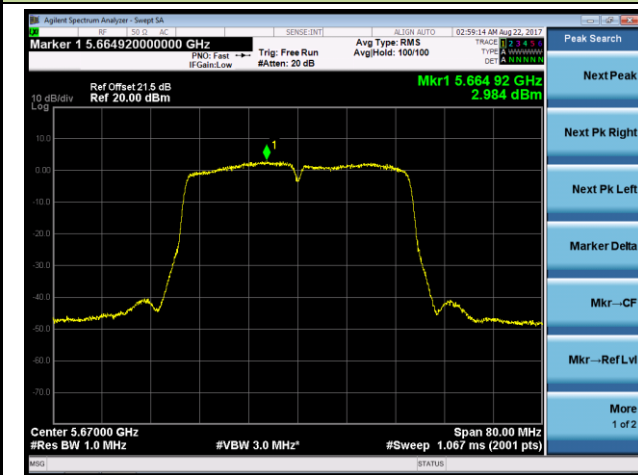

Channel 64 (5320MHz)

Channel 100 (5500MHz)

Channel 120 (5600MHz)

Channel 140 (5700MHz)

802.11ac-VHT20 Power Spectral Density - Ant 1 / Ant 0 + 1 + 2 + 3 (CDD Mode)

Channel 144 (5720MHz)

802.11ac-VHT40 Power Spectral Density - Ant 1 / Ant 0 + 1 + 2 + 3 (CDD Mode)

Channel 54 (5270MHz)

Channel 62 (5310MHz)

Channel 102 (5510MHz)

Channel 118 (5590MHz)

Channel 134 (5670MHz)

Channel 142 (5710MHz)

802.11ac-VHT80 Power Spectral Density - Ant 1 / Ant 0 + 1 + 2 + 3 (CDD Mode)

Channel 58 (5290MHz)

Channel 106 (5530MHz)

Channel 122 (5610MHz)

Channel 138 (5690MHz)

802.11ac-VHT80+80 Power Spectral Density - Ant 1 / Ant 0 + 1 (Ant 0 + 1 + 2 + 3) (CDD Mode)

Channel 58 (5290MHz)

Channel 106 (5530MHz)