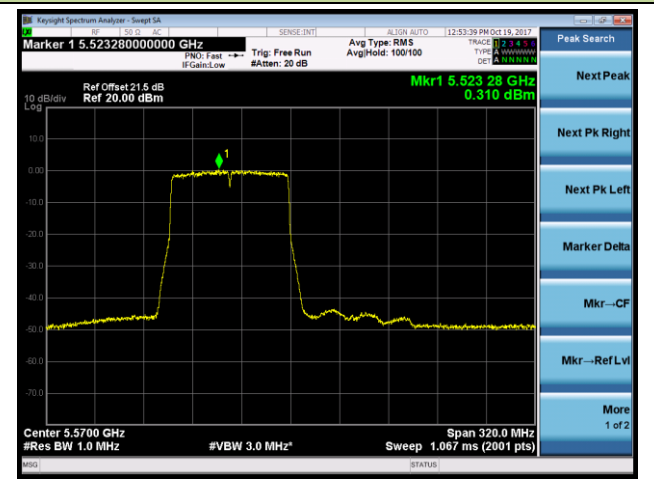

802.11ac-VHT80 Power Spectral Density - Ant 0 / Ant 0 + 1 + 2 + 3 (CDD Mode)

Channel 58 (5290MHz)

Channel 106 (5530MHz)

Channel 122 (5610MHz)

Channel 138 (5690MHz)

802.11ac-VHT80+80 Power Spectral Density - Ant 0 / Ant 0 + 1 (Ant 0 + 1 + 2 + 3) (CDD Mode)

Channel 58 (5290MHz)

Channel 106 (5530MHz)

Channel 122 (5610MHz)

Channel 138 (5690MHz)

802.11ac-VHT80+80 Contiguous Power Spectral Density - Ant 0 / Ant 0 + 1 + 2 + 3 (CDD Mode)

Channel 42 5210MHz

Channel 58 5530MHz

802.11a Power Spectral Density - Ant 1 / Ant 0 + 1 + 2 + 3 (CDD Mode)

Channel 52 (5260MHz)

Channel 60 (5300MHz)

Channel 64 (5320MHz)

Channel 100 (5500MHz)

Channel 120 (5600MHz)

Channel 140 (5700MHz)

802.11a Power Spectral Density - Ant 1 / Ant 0 + 1 + 2 + 3 (CDD Mode)