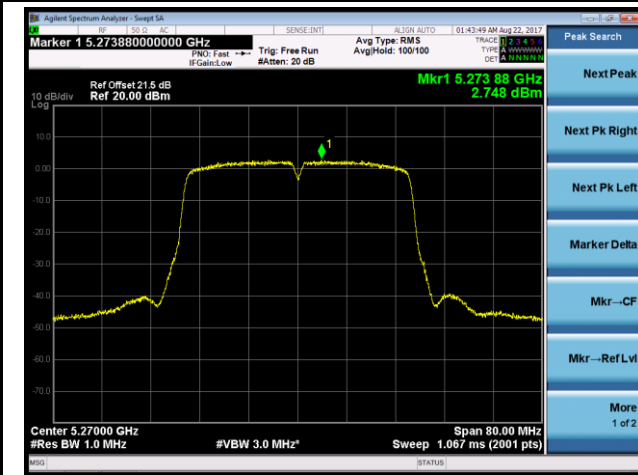

802.11n-HT40 Power Spectral Density - Ant 0 / Ant 0 + 1 + 2 + 3 (CDD Mode)

Channel 54 (5270MHz)

Channel 62 (5310MHz)

Channel 102 (5510MHz)

Channel 118 (5590MHz)

Channel 134 (5670MHz)

Channel 142 (5710MHz)

802.11ac-VHT20 Power Spectral Density - Ant 0 / Ant 0 + 1 + 2 + 3 (CDD Mode)

Channel 52 (5260MHz)

Channel 60 (5300MHz)

Channel 64 (5320MHz)

Channel 100 (5500MHz)

Channel 120 (5600MHz)

Channel 140 (5700MHz)

802.11ac-VHT20 Power Spectral Density - Ant 0 / Ant 0 + 1 + 2 + 3 (CDD Mode)

Channel 144 (5720MHz)