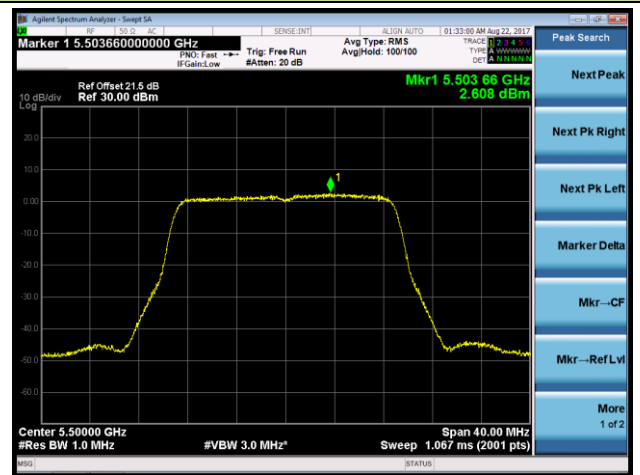

Channel 100 (5500MHz)