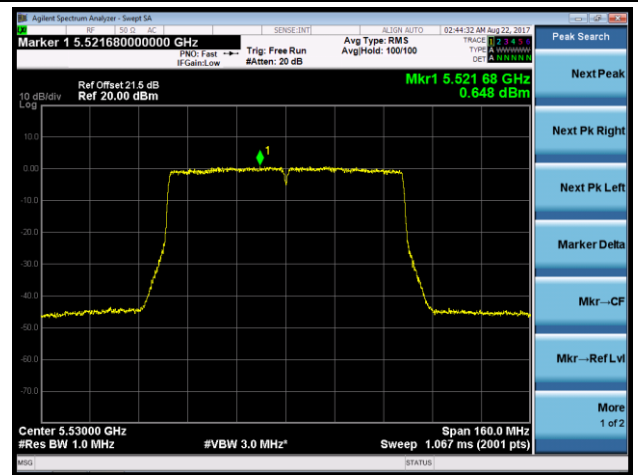

802.11ac-VHT40 Power Spectral Density - Ant 0 / Ant 0 + 1 + 2 + 3 (CDD Mode)

Channel 54 (5270MHz)

Channel 62 (5310MHz)

Channel 102 (5510MHz)

Channel 118 (5590MHz)

Channel 134 (5670MHz)

Channel 142 (5710MHz)

802.11ac-VHT80 Power Spectral Density - Ant 0 / Ant 0 + 1 + 2 + 3 (CDD Mode)

Channel 58 (5290MHz)

Channel 106 (5530MHz)

Channel 122 (5610MHz)

Channel 138 (5690MHz)

802.11ac-VHT80+80 Power Spectral Density - Ant 0 / Ant 0 + 1 (Ant 0 + 1 + 2 + 3) (CDD Mode)