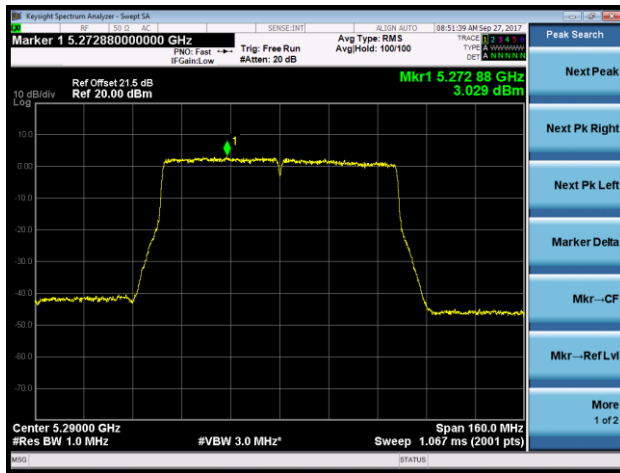

Channel 54 (5270MHz)

Channel 62 (5310MHz)

Channel 102 (5510MHz)

Channel 118 (5590MHz)

Channel 134 (5670MHz)

Channel 142 (5710MHz)

802.11ac-VHT80 Power Spectral Density - Ant 1 / Ant 0 + 1 + 2 + 3 (CDD Mode)

Channel 58 (5290MHz)

Channel 106 (5530MHz)

Channel 122 (5610MHz)

Channel 138 (5690MHz)

802.11ac-VHT80+80 Power Spectral Density - Ant 1 / Ant 0 + 1 (Ant 0 + 1 + 2 + 3) (CDD Mode)

Channel 58 (5290MHz)

Channel 106 (5530MHz)

Channel 122 (5610MHz)

Channel 138 (5690MHz)

802.11ac-VHT80+80 Power Spectral Density - Ant 1 / Ant 0 + 1 + 2 + 3 (CDD Mode)

Channel 42 5210MHz

Channel 58 5530MHz