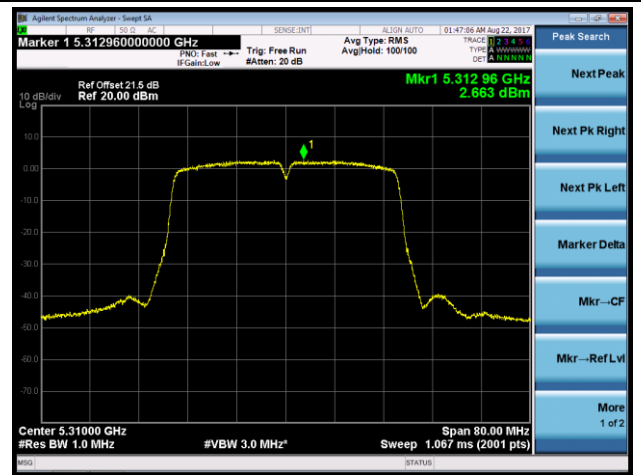

802.11n-HT40 Power Spectral Density - Ant 0 / Ant 0 + 1 + 2 + 3 (CDD Mode)

Channel 54 (5270MHz)

Channel 62 (5310MHz)

Channel 102 (5510MHz)

Channel 118 (5590MHz)

Channel 134 (5670MHz)

Channel 142 (5710MHz)

802.11ac-VHT20 Power Spectral Density - Ant 0 / Ant 0 + 1 + 2 + 3 (CDD Mode)