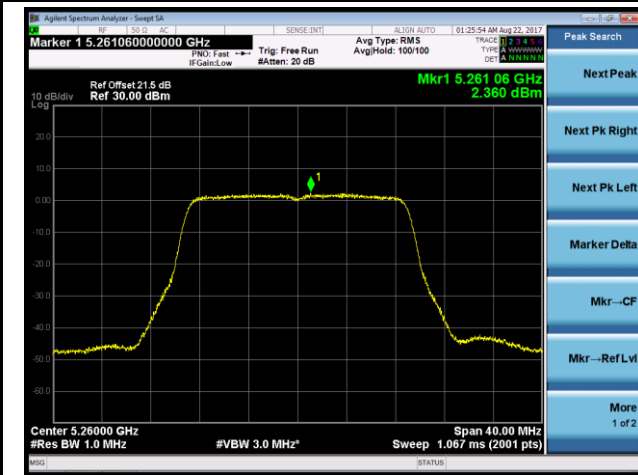

802.11n-HT40 Power Spectral Density - Ant 0 / Ant 0 + 1 + 2 + 3 (CDD Mode)

Channel 54 (5270MHz)

Channel 62 (5310MHz)

Channel 102 (5510MHz)

Channel 118 (5590MHz)

Channel 134 (5670MHz)

Channel 142 (5710MHz)

802.11ac-VHT20 Power Spectral Density - Ant 0 / Ant 0 + 1 + 2 + 3 (CDD Mode)

Channel 52 (5260MHz)

Channel 60 (5300MHz)

Channel 64 (5320MHz)

Channel 100 (5500MHz)

Channel 120 (5600MHz)

Channel 140 (5700MHz)

802.11ac-VHT20 Power Spectral Density - Ant 0 / Ant 0 + 1 + 2 + 3 (CDD Mode)

Channel 144 (5720MHz)