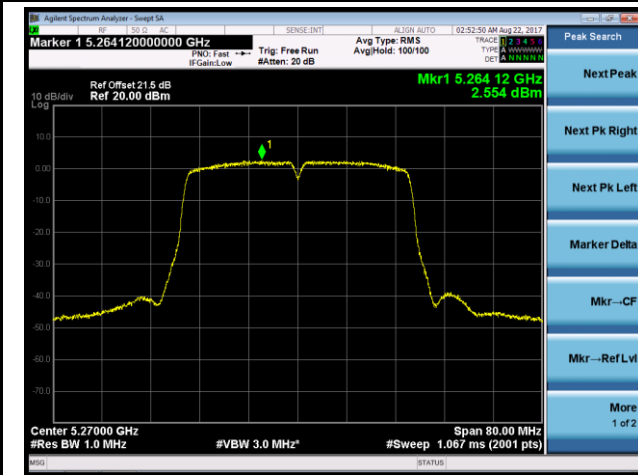

Channel 52 (5260MHz)

Channel 60 (5300MHz)

Channel 64 (5320MHz)

Channel 100 (5500MHz)

Channel 120 (5600MHz)

Channel 140 (5700MHz)

802.11ac-VHT20 Power Spectral Density - Ant 0 / Ant 0 + 1 + 2 + 3 (CDD Mode)

Channel 144 (5720MHz)

802.11ac-VHT40 Power Spectral Density - Ant 0 / Ant 0 + 1 + 2 + 3 (CDD Mode)

Channel 54 (5270MHz)

Channel 62 (5310MHz)

Channel 102 (5510MHz)

Channel 118 (5590MHz)

Channel 134 (5670MHz)

Channel 142 (5710MHz)

802.11ac-VHT80 Power Spectral Density - Ant 0 / Ant 0 + 1 + 2 + 3 (CDD Mode)

Channel 58 (5290MHz)

Channel 106 (5530MHz)

Channel 122 (5610MHz)

Channel 138 (5690MHz)

802.11ac-VHT80+80 Power Spectral Density - Ant 0 / Ant 0 + 1 (Ant 0 + 1 + 2 + 3) (CDD Mode)