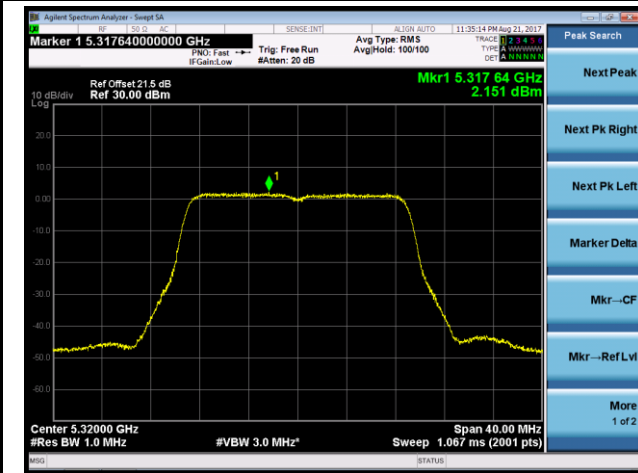

Channel 144 (5720MHz)

802.11n-HT20 Power Spectral Density - Ant 1 / Ant 0 + 1 + 2 + 3 (CDD Mode)

Channel 52 (5260MHz)

Channel 60 (5300MHz)

Channel 64 (5320MHz)

Channel 100 (5500MHz)

Channel 120 (5600MHz)

Channel 140 (5700MHz)

802.11n-HT20 Power Spectral Density - Ant 1 / Ant 0 + 1 + 2 + 3 (CDD Mode)

Channel 144 (5720MHz)

802.11n-HT40 Power Spectral Density - Ant 1 / Ant 0 + 1 + 2 + 3 (CDD Mode)

Channel 54 (5270MHz)

Channel 62 (5310MHz)