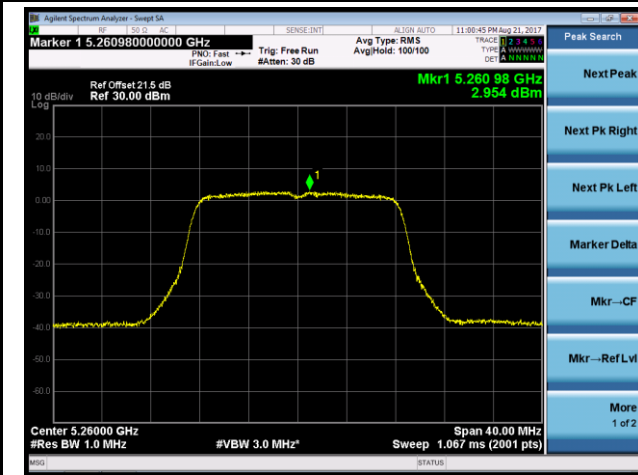

802.11ac-VHT80 Power Spectral Density - Ant 0 / Ant 0 + 1 + 2 + 3 (CDD Mode)

Channel 58 (5290MHz)

Channel 106 (5530MHz)

Channel 122 (5610MHz)

Channel 138 (5690MHz)

802.11ac-VHT80+80 Power Spectral Density - Ant 0 / Ant 0 + 1 (Ant 0 + 1 + 2 + 3) (CDD Mode)

Channel 58 (5290MHz)

Channel 106 (5530MHz)

Channel 122 (5610MHz)

Channel 138 (5690MHz)

802.11ac-VHT80+80 Contiguous Power Spectral Density - Ant 0 / Ant 0 + 1 + 2 + 3 (CDD Mode)

Channel 42 5210MHz

Channel 58 5530MHz

802.11a Power Spectral Density - Ant 1 / Ant 0 + 1 + 2 + 3 (CDD Mode)

Channel 52 (5260MHz)

Channel 60 (5300MHz)

Channel 64 (5320MHz)

Channel 100 (5500MHz)

Channel 120 (5600MHz)

Channel 140 (5700MHz)

802.11a Power Spectral Density - Ant 1 / Ant 0 + 1 + 2 + 3 (CDD Mode)