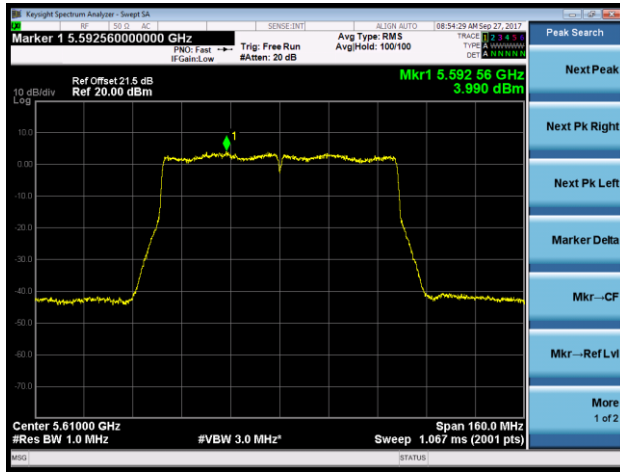

Channel 54 (5270MHz)

Channel 62 (5310MHz)

Channel 102 (5510MHz)

Channel 118 (5590MHz)

Channel 134 (5670MHz)

Channel 142 (5710MHz)

802.11ac-VHT80 Power Spectral Density - Ant 1 / Ant 0 + 1 + 2 + 3 (CDD Mode)

Channel 58 (5290MHz)

Channel 106 (5530MHz)

Channel 122 (5610MHz)

Channel 138 (5690MHz)

802.11ac-VHT80+80 Power Spectral Density - Ant 1 / Ant 0 + 1 (Ant 0 + 1 + 2 + 3) (CDD Mode)

Channel 58 (5290MHz)

Channel 106 (5530MHz)

Channel 122 (5610MHz)

Channel 138 (5690MHz)

802.11ac-VHT80+80 Power Spectral Density - Ant 1 / Ant 0 + 1 + 2 + 3 (CDD Mode)

Channel 42 5210MHz

Channel 58 5530MHz