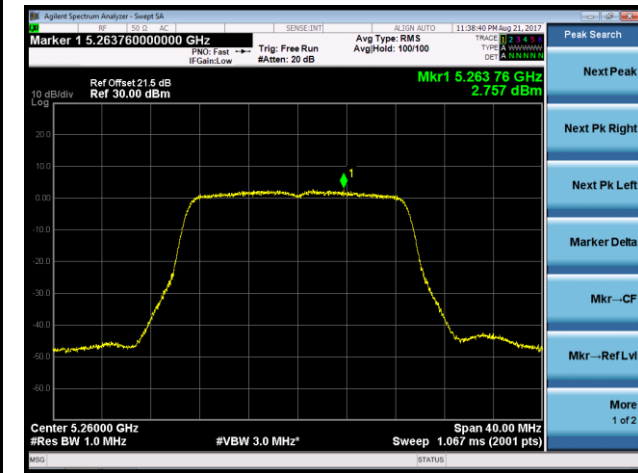

Channel 58 (5290MHz)

Channel 106 (5530MHz)

Channel 122 (5610MHz)

Channel 138 (5690MHz)

802.11ac-VHT80+80 Contiguous Power Spectral Density - Ant 0 / Ant 0 + 1 + 2 + 3 (CDD Mode)

Channel 42 5210MHz

Channel 58 5530MHz

802.11a Power Spectral Density - Ant 1 / Ant 0 + 1 + 2 + 3 (CDD Mode)

Channel 52 (5260MHz)

Channel 60 (5300MHz)

Channel 64 (5320MHz)

Channel 100 (5500MHz)

Channel 120 (5600MHz)

Channel 140 (5700MHz)

802.11a Power Spectral Density - Ant 1 / Ant 0 + 1 + 2 + 3 (CDD Mode)

Channel 144 (5720MHz)

802.11n-HT20 Power Spectral Density - Ant 1 / Ant 0 + 1 + 2 + 3 (CDD Mode)

Channel 52 (5260MHz)

Channel 60 (5300MHz)

Channel 64 (5320MHz)

Channel 100 (5500MHz)

Channel 120 (5600MHz)

Channel 140 (5700MHz)