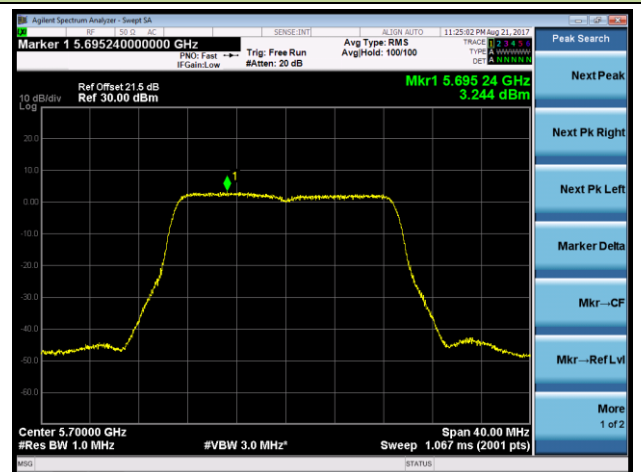

802.11a Power Spectral Density - Ant 1 / Ant 0 + 1 + 2 + 3 (CDD Mode)

Channel 52 (5260MHz)

Channel 60 (5300MHz)

Channel 64 (5320MHz)

Channel 100 (5500MHz)

Channel 120 (5600MHz)

Channel 140 (5700MHz)

802.11a Power Spectral Density - Ant 1 / Ant 0 + 1 + 2 + 3 (CDD Mode)

Channel 144 (5720MHz)

802.11n-HT20 Power Spectral Density - Ant 1 / Ant 0 + 1 + 2 + 3 (CDD Mode)

Channel 52 (5260MHz)

Channel 60 (5300MHz)

Channel 64 (5320MHz)

Channel 100 (5500MHz)

Channel 120 (5600MHz)

Channel 140 (5700MHz)

802.11n-HT20 Power Spectral Density - Ant 1 / Ant 0 + 1 + 2 + 3 (CDD Mode)

Channel 144 (5720MHz)

802.11n-HT40 Power Spectral Density - Ant 1 / Ant 0 + 1 + 2 + 3 (CDD Mode)

Channel 54 (5270MHz)

Channel 62 (5310MHz)