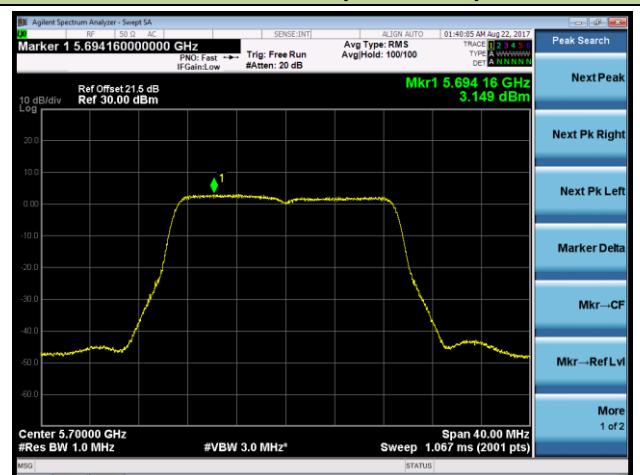

Channel 64 (5320MHz)

Channel 100 (5500MHz)

Channel 120 (5600MHz)

Channel 140 (5700MHz)

802.11ac-VHT20 Power Spectral Density - Ant 1 / Ant 0 + 1 + 2 + 3 (CDD Mode)

Channel 144 (5720MHz)

802.11ac-VHT40 Power Spectral Density - Ant 1 / Ant 0 + 1 + 2 + 3 (CDD Mode)

Channel 54 (5270MHz)

Channel 62 (5310MHz)

Channel 102 (5510MHz)

Channel 118 (5590MHz)

Channel 134 (5670MHz)

Channel 142 (5710MHz)

802.11ac-VHT80 Power Spectral Density - Ant 1 / Ant 0 + 1 + 2 + 3 (CDD Mode)