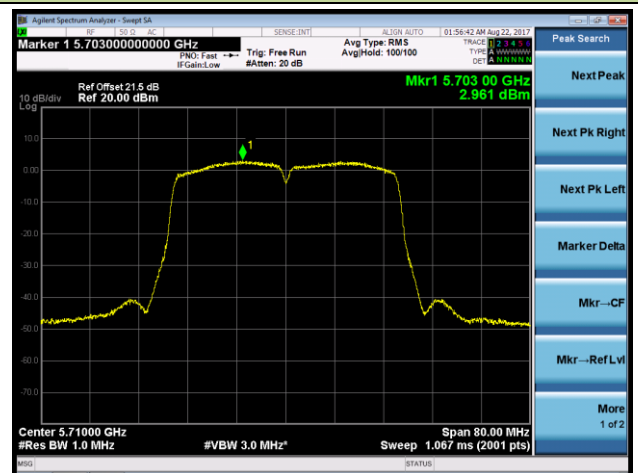

Channel 102 (5510MHz)

Channel 118 (5590MHz)

Channel 134 (5670MHz)

Channel 142 (5710MHz)

802.11ac-VHT20 Power Spectral Density - Ant 1 / Ant 0 + 1 + 2 + 3 (CDD Mode)

Channel 52 (5260MHz)

Channel 60 (5300MHz)