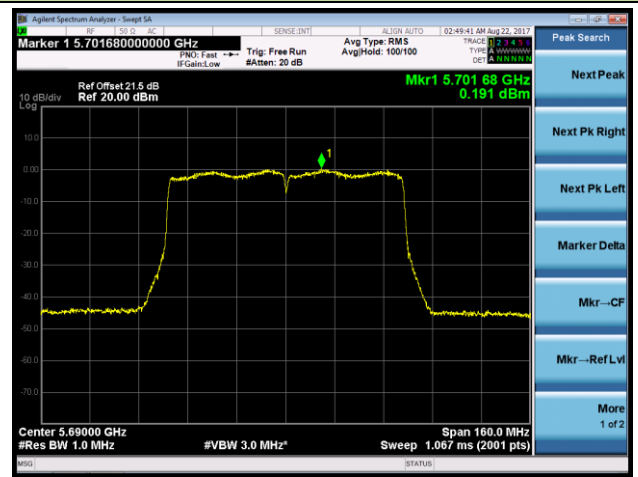

Channel 58 (5290MHz)

Channel 106 (5530MHz)

Channel 122 (5610MHz)

Channel 138 (5690MHz)

802.11ac-VHT80+80 Power Spectral Density - Ant 1 / Ant 0 + 1 (Ant 0 + 1 + 2 + 3) (CDD Mode)

Channel 58 (5290MHz)

Channel 106 (5530MHz)

Channel 122 (5610MHz)

Channel 138 (5690MHz)

802.11ac-VHT80+80 Power Spectral Density - Ant 1 / Ant 0 + 1 + 2 + 3 (CDD Mode)

Channel 42 5210MHz

Channel 58 5530MHz