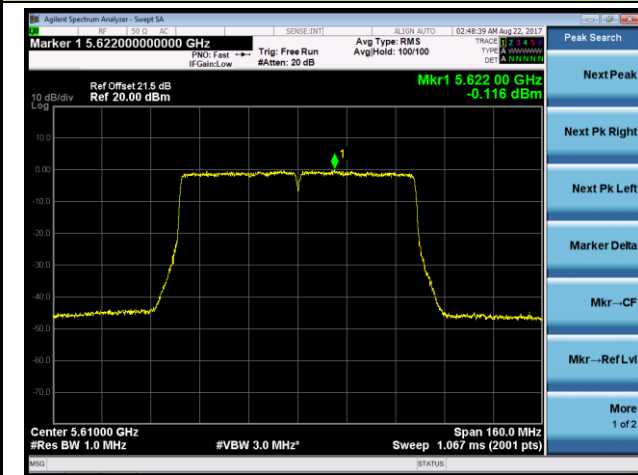

802.11ac-VHT80 Power Spectral Density - Ant 0 / Ant 0 + 1 + 2 + 3 (CDD Mode)

Channel 58 (5290MHz)

Channel 106 (5530MHz)

Channel 122 (5610MHz)

Channel 138 (5690MHz)

802.11ac-VHT80+80 Power Spectral Density - Ant 0 / Ant 0 + 1 (Ant 0 + 1 + 2 + 3) (CDD Mode)

Channel 58 (5290MHz)

Channel 106 (5530MHz)

Channel 122 (5610MHz)

Channel 138 (5690MHz)

802.11ac-VHT80+80 Contiguous Power Spectral Density - Ant 0 / Ant 0 + 1 + 2 + 3 (CDD Mode)

Channel 42 5210MHz

Channel 58 5530MHz