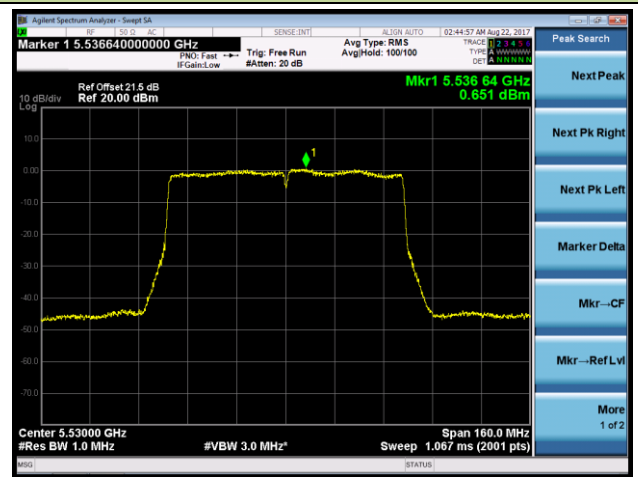

Channel 54 (5270MHz)

Channel 62 (5310MHz)

Channel 102 (5510MHz)

Channel 118 (5590MHz)

Channel 134 (5670MHz)

Channel 142 (5710MHz)

802.11ac-VHT80 Power Spectral Density - Ant 1 / Ant 0 + 1 + 2 + 3 (CDD Mode)

Channel 58 (5290MHz)

Channel 106 (5530MHz)

Channel 122 (5610MHz)

Channel 138 (5690MHz)

802.11ac-VHT80+80 Power Spectral Density - Ant 1 / Ant 0 + 1 (Ant 0 + 1 + 2 + 3) (CDD Mode)

Channel 58 (5290MHz)

Channel 106 (5530MHz)