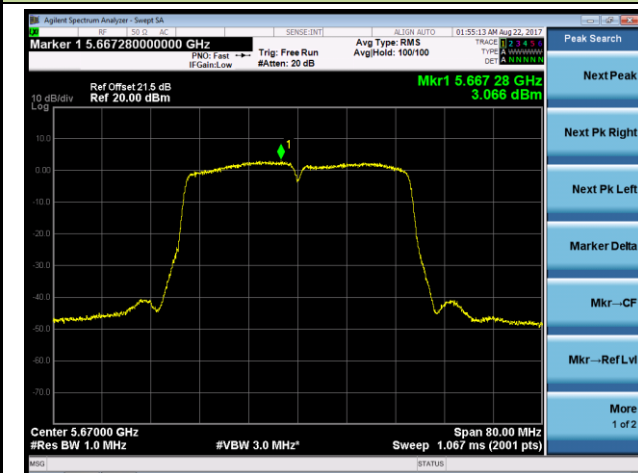

802.11n-HT20 Power Spectral Density - Ant 1 / Ant 0 + 1 + 2 + 3 (CDD Mode)

Channel 144 (5720MHz)

802.11n-HT40 Power Spectral Density - Ant 1 / Ant 0 + 1 + 2 + 3 (CDD Mode)

Channel 54 (5270MHz)

Channel 62 (5310MHz)

Channel 102 (5510MHz)

Channel 118 (5590MHz)

Channel 134 (5670MHz)

Channel 142 (5710MHz)

802.11ac-VHT20 Power Spectral Density - Ant 1 / Ant 0 + 1 + 2 + 3 (CDD Mode)

Channel 52 (5260MHz)

Channel 60 (5300MHz)