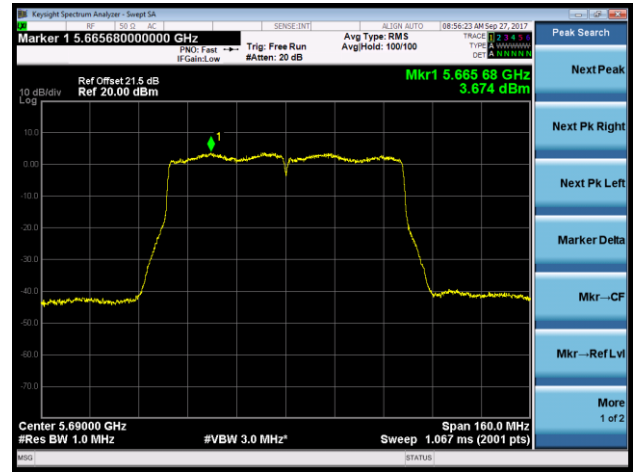

Channel 54 (5270MHz)

Channel 62 (5310MHz)

Channel 102 (5510MHz)

Channel 118 (5590MHz)

Channel 134 (5670MHz)

Channel 142 (5710MHz)

802.11ac-VHT80 Power Spectral Density - Ant 1 / Ant 0 + 1 + 2 + 3 (CDD Mode)

Channel 58 (5290MHz)

Channel 106 (5530MHz)

Channel 122 (5610MHz)

Channel 138 (5690MHz)

802.11ac-VHT80+80 Power Spectral Density - Ant 1 / Ant 0 + 1 (Ant 0 + 1 + 2 + 3) (CDD Mode)

Channel 58 (5290MHz)

Channel 106 (5530MHz)

Channel 122 (5610MHz)

Channel 138 (5690MHz)

802.11ac-VHT80+80 Power Spectral Density - Ant 1 / Ant 0 + 1 + 2 + 3 (CDD Mode)

Channel 42 5210MHz

Channel 58 5530MHz