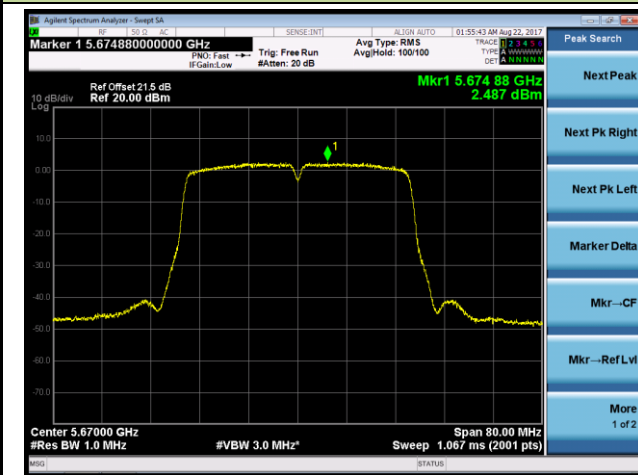

802.11n-HT40 Power Spectral Density - Ant 0 / Ant 0 + 1 + 2 + 3 (CDD Mode)

Channel 54 (5270MHz)

Channel 62 (5310MHz)

Channel 102 (5510MHz)

Channel 118 (5590MHz)

Channel 134 (5670MHz)

Channel 142 (5710MHz)

802.11ac-VHT20 Power Spectral Density - Ant 0 / Ant 0 + 1 + 2 + 3 (CDD Mode)

Channel 52 (5260MHz)

Channel 60 (5300MHz)

Channel 64 (5320MHz)

Channel 100 (5500MHz)

Channel 120 (5600MHz)

Channel 140 (5700MHz)

802.11ac-VHT20 Power Spectral Density - Ant 0 / Ant 0 + 1 + 2 + 3 (CDD Mode)

Channel 144 (5720MHz)