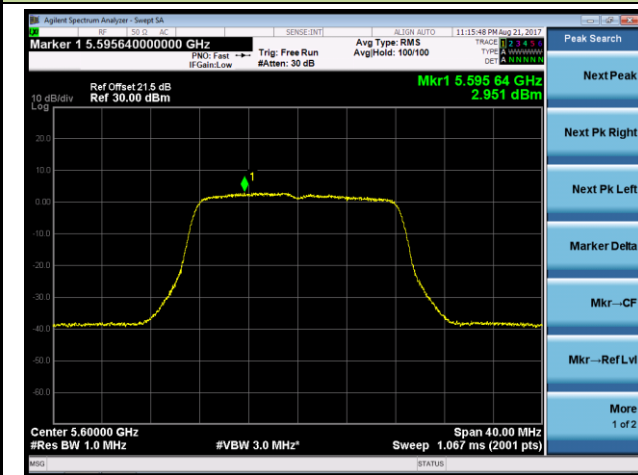

Channel 58 (5290MHz)

Channel 106 (5530MHz)

Channel 122 (5610MHz)

Channel 138 (5690MHz)

802.11ac-VHT80+80 Contiguous Power Spectral Density - Ant 0 / Ant 0 + 1 + 2 + 3 (CDD Mode)

Channel 42 5210MHz

Channel 58 5530MHz

802.11a Power Spectral Density - Ant 1 / Ant 0 + 1 + 2 + 3 (CDD Mode)

Channel 52 (5260MHz)

Channel 60 (5300MHz)

Channel 64 (5320MHz)

Channel 100 (5500MHz)

Channel 120 (5600MHz)

Channel 140 (5700MHz)

802.11a Power Spectral Density - Ant 1 / Ant 0 + 1 + 2 + 3 (CDD Mode)

Channel 144 (5720MHz)

802.11n-HT20 Power Spectral Density - Ant 1 / Ant 0 + 1 + 2 + 3 (CDD Mode)

Channel 52 (5260MHz)

Channel 60 (5300MHz)

Channel 64 (5320MHz)

Channel 100 (5500MHz)

Channel 120 (5600MHz)

Channel 140 (5700MHz)