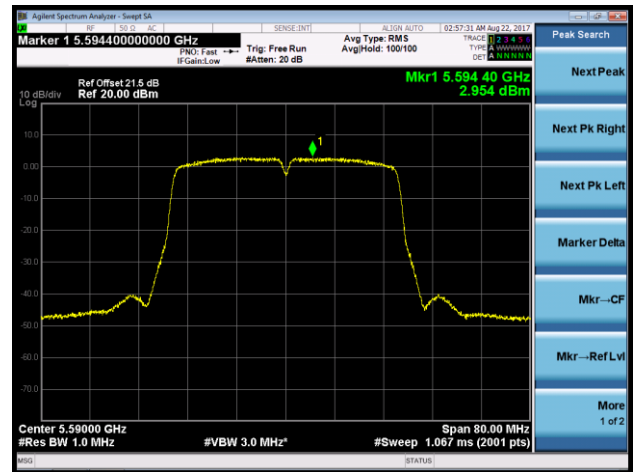

802.11ac-VHT40 Power Spectral Density - Ant 0 / Ant 0 + 1 + 2 + 3 (CDD Mode)

Channel 54 (5270MHz)

Channel 62 (5310MHz)

Channel 102 (5510MHz)

Channel 118 (5590MHz)

Channel 134 (5670MHz)

Channel 142 (5710MHz)

802.11ac-VHT80 Power Spectral Density - Ant 0 / Ant 0 + 1 + 2 + 3 (CDD Mode)

Channel 58 (5290MHz)

Channel 106 (5530MHz)

Channel 122 (5610MHz)

Channel 138 (5690MHz)

802.11ac-VHT80+80 Power Spectral Density - Ant 0 / Ant 0 + 1 (Ant 0 + 1 + 2 + 3) (CDD Mode)