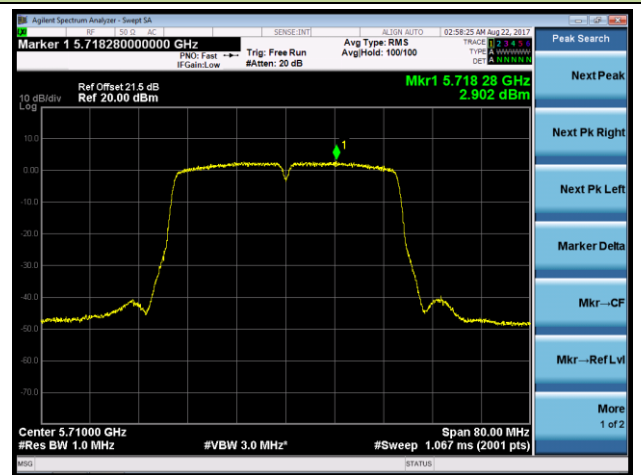

802.11ac-VHT40 Power Spectral Density - Ant 0 / Ant 0 + 1 + 2 + 3 (CDD Mode)

Channel 54 (5270MHz)

Channel 62 (5310MHz)

Channel 102 (5510MHz)

Channel 118 (5590MHz)

Channel 134 (5670MHz)

Channel 142 (5710MHz)

802.11ac-VHT80 Power Spectral Density - Ant 0 / Ant 0 + 1 + 2 + 3 (CDD Mode)

Channel 58 (5290MHz)

Channel 106 (5530MHz)

Channel 122 (5610MHz)

Channel 138 (5690MHz)

802.11ac-VHT80+80 Power Spectral Density - Ant 0 / Ant 0 + 1 (Ant 0 + 1 + 2 + 3) (CDD Mode)