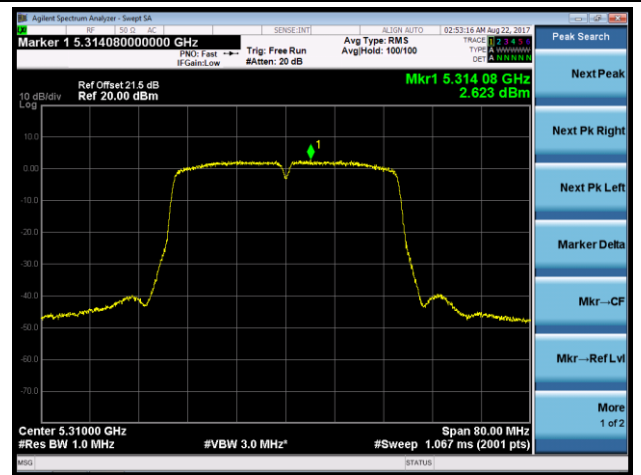

Channel 52 (5260MHz)

Channel 60 (5300MHz)

Channel 64 (5320MHz)

Channel 100 (5500MHz)

Channel 120 (5600MHz)

Channel 140 (5700MHz)

802.11ac-VHT20 Power Spectral Density - Ant 0 / Ant 0 + 1 + 2 + 3 (CDD Mode)

Channel 144 (5720MHz)

802.11ac-VHT40 Power Spectral Density - Ant 0 / Ant 0 + 1 + 2 + 3 (CDD Mode)

Channel 54 (5270MHz)

Channel 62 (5310MHz)

Channel 102 (5510MHz)

Channel 118 (5590MHz)

Channel 134 (5670MHz)

Channel 142 (5710MHz)