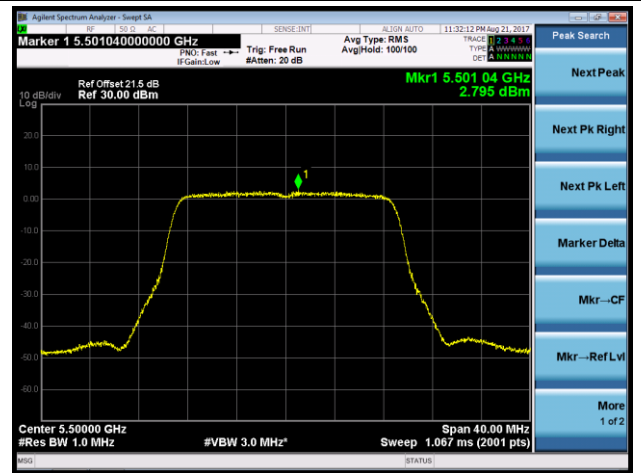

Channel 144 (5720MHz)

802.11n-HT20 Power Spectral Density - Ant 1 / Ant 0 + 1 + 2 + 3 (CDD Mode)

Channel 52 (5260MHz)

Channel 60 (5300MHz)

Channel 64 (5320MHz)

Channel 100 (5500MHz)

Channel 120 (5600MHz)

Channel 140 (5700MHz)