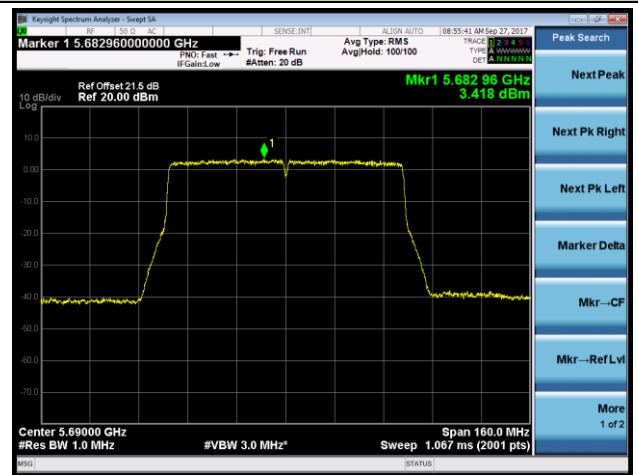

802.11ac-VHT80 Power Spectral Density - Ant 0 / Ant 0 + 1 + 2 + 3 (CDD Mode)

Channel 58 (5290MHz)

Channel 106 (5530MHz)

Channel 122 (5610MHz)

Channel 138 (5690MHz)

802.11ac-VHT80+80 Power Spectral Density - Ant 0 / Ant 0 + 1 (Ant 0 + 1 + 2 + 3) (CDD Mode)

Channel 58 (5290MHz)

Channel 106 (5530MHz)

Channel 122 (5610MHz)

Channel 138 (5690MHz)

802.11ac-VHT80+80 Contiguous Power Spectral Density - Ant 0 / Ant 0 + 1 + 2 + 3 (CDD Mode)

Channel 42 5210MHz

Channel 58 5530MHz

802.11a Power Spectral Density - Ant 1 / Ant 0 + 1 + 2 + 3 (CDD Mode)

Channel 52 (5260MHz)

Channel 60 (5300MHz)

Channel 64 (5320MHz)

Channel 100 (5500MHz)

Channel 120 (5600MHz)

Channel 140 (5700MHz)

802.11a Power Spectral Density - Ant 1 / Ant 0 + 1 + 2 + 3 (CDD Mode)