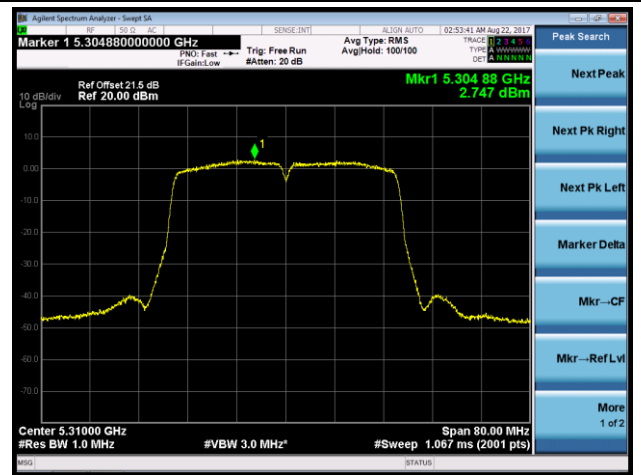

Channel 62 (5310MHz)