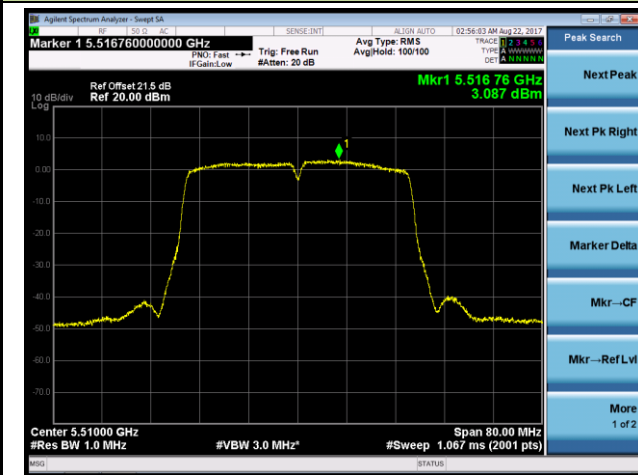

Channel 64 (5320MHz)

Channel 100 (5500MHz)

Channel 120 (5600MHz)

Channel 140 (5700MHz)

802.11ac-VHT20 Power Spectral Density - Ant 1 / Ant 0 + 1 + 2 + 3 (CDD Mode)

Channel 144 (5720MHz)

802.11ac-VHT40 Power Spectral Density - Ant 1 / Ant 0 + 1 + 2 + 3 (CDD Mode)

Channel 54 (5270MHz)

Channel 62 (5310MHz)

Channel 102 (5510MHz)

Channel 118 (5590MHz)

Channel 134 (5670MHz)

Channel 142 (5710MHz)

802.11ac-VHT80 Power Spectral Density - Ant 1 / Ant 0 + 1 + 2 + 3 (CDD Mode)