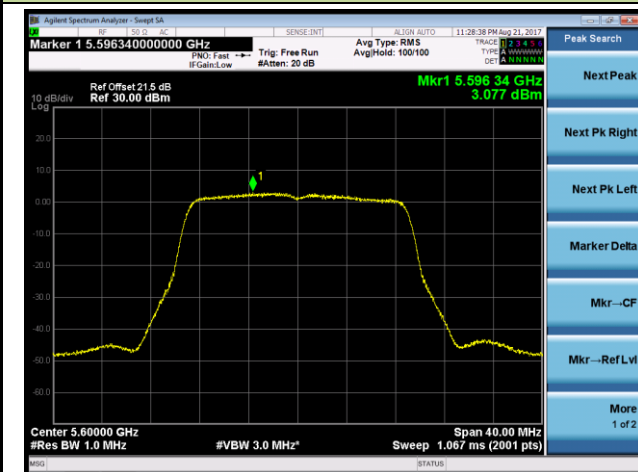

802.11a Power Spectral Density - Ant 1 / Ant 0 + 1 + 2 + 3 (CDD Mode)

Channel 52 (5260MHz)

Channel 60 (5300MHz)

Channel 64 (5320MHz)

Channel 100 (5500MHz)

Channel 120 (5600MHz)

Channel 140 (5700MHz)

802.11a Power Spectral Density - Ant 1 / Ant 0 + 1 + 2 + 3 (CDD Mode)

Channel 144 (5720MHz)

802.11n-HT20 Power Spectral Density - Ant 1 / Ant 0 + 1 + 2 + 3 (CDD Mode)

Channel 52 (5260MHz)

Channel 60 (5300MHz)

Channel 64 (5320MHz)

Channel 100 (5500MHz)

Channel 120 (5600MHz)

Channel 140 (5700MHz)

802.11n-HT20 Power Spectral Density - Ant 1 / Ant 0 + 1 + 2 + 3 (CDD Mode)

Channel 144 (5720MHz)

802.11n-HT40 Power Spectral Density - Ant 1 / Ant 0 + 1 + 2 + 3 (CDD Mode)

Channel 54 (5270MHz)

Channel 62 (5310MHz)