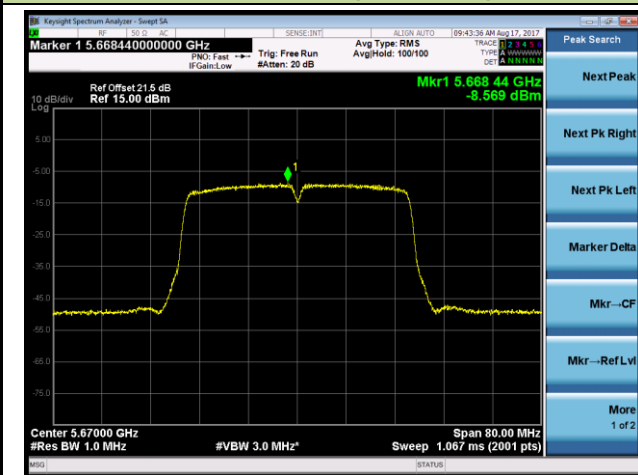

802.11ac-VHT40 Power Spectral Density - Ant 2 / Ant 0 + 1 + 2 + 3 (CDD Mode)

Channel 54 (5270MHz)

Channel 62 (5310MHz)

Channel 102 (5510MHz)

Channel 118 (5590MHz)

Channel 134 (5670MHz)

Channel 142 (5710MHz)

802.11ac-VHT80+80 Power Spectral Density - Ant 2 / Ant 2 + 3 (Ant 0 + 1 + 2 + 3) (CDD Mode)

Channel 58 (5290MHz)

Channel 106 (5530MHz)

Channel 122 (5610MHz)

Channel 138 (5690MHz)

802.11ac-VHT80+80 Power Spectral Density - Ant 2 / Ant 0 + 1 + 2 + 3 (CDD Mode)