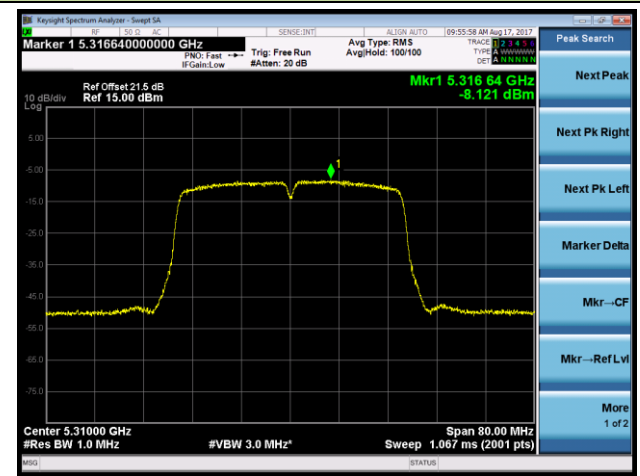

802.11ac-VHT40 Power Spectral Density - Ant 2 / Ant 0 + 1 + 2 + 3 (CDD Mode)

Channel 54 (5270MHz)

Channel 62 (5310MHz)

Channel 102 (5510MHz)

Channel 118 (5590MHz)

Channel 134 (5670MHz)

Channel 142 (5710MHz)

802.11ac-VHT80+80 Power Spectral Density - Ant 2 / Ant 2 + 3 (Ant 0 + 1 + 2 + 3) (CDD Mode)

Channel 58 (5290MHz)

Channel 106 (5530MHz)

Channel 122 (5610MHz)

Channel 138 (5690MHz)

802.11ac-VHT80+80 Power Spectral Density - Ant 2 / Ant 0 + 1 + 2 + 3 (CDD Mode)