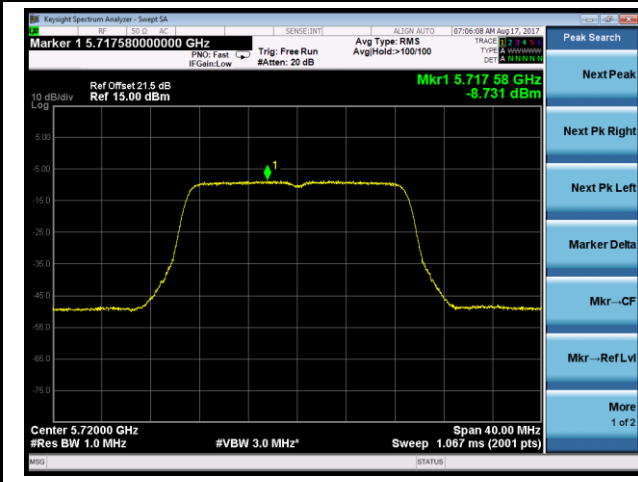

Channel 58 5290MHz

Channel 122 5610MHz

802.11n-HT20 Power Spectral Density - Ant 0 / Ant 0 + 1 + 2 + 3 (Beam-Forming Mode)

Channel 52 (5260MHz)

Channel 60 (5300MHz)

Channel 64 (5320MHz)

Channel 100 (5500MHz)

Channel 120 (5600MHz)

Channel 140 (5700MHz)

802.11n-HT20 Power Spectral Density - Ant 0 / Ant 0 + 1 + 2 + 3 (Beam-Forming Mode)

Channel 144 (5720MHz)

802.11n-HT40 Power Spectral Density - Ant 0 / Ant 0 + 1 + 2 + 3 (Beam-Forming Mode)

Channel 54 (5270MHz)

Channel 62 (5310MHz)

Channel 102 (5510MHz)

Channel 118 (5590MHz)

Channel 134 (5670MHz)

Channel 142 (5710MHz)