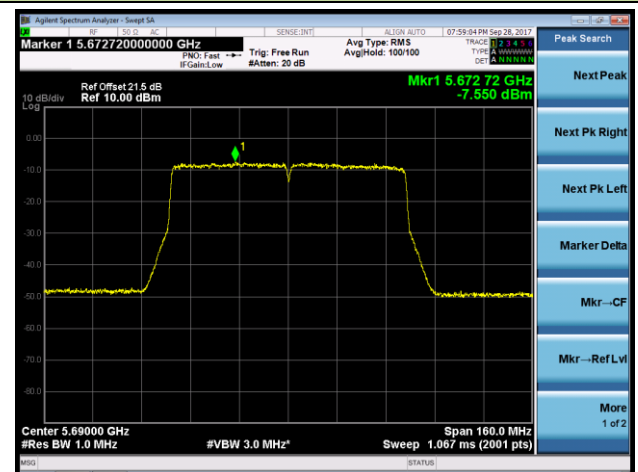

802.11ac-VHT80+80 Power Spectral Density - Ant 2 / Ant 2 + 3 (Ant 0 + 1 + 2 + 3) (CDD Mode)

Channel 58 (5290MHz)

Channel 106 (5530MHz)

Channel 122 (5610MHz)

Channel 138 (5690MHz)

802.11ac-VHT80+80 Power Spectral Density - Ant 2 / Ant 0 + 1 + 2 + 3 (CDD Mode)

Channel 58 5290MHz

Channel 122 5610MHz

802.11a Power Spectral Density - Ant 3 / Ant 0 + 1 + 2 + 3 (CDD Mode)

Channel 52 (5260MHz)

Channel 60 (5300MHz)

Channel 64 (5320MHz)

Channel 100 (5500MHz)

Channel 120 (5600MHz)