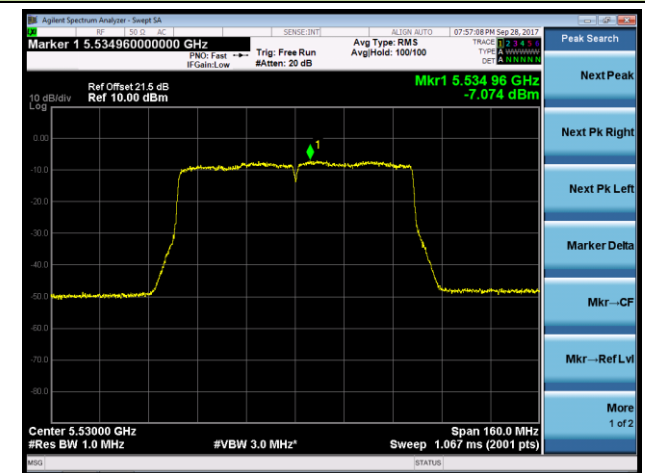

802.11ac-VHT40 Power Spectral Density - Ant 3 / Ant 0 + 1 + 2 + 3 (CDD Mode)

Channel 54 (5270MHz)

Channel 62 (5310MHz)

Channel 102 (5510MHz)

Channel 118 (5590MHz)

Channel 134 (5670MHz)

Channel 142 (5710MHz)

802.11ac-VHT80+80 Power Spectral Density - Ant 3 / Ant 2 + 3 (CDD Mode)

Channel 58 (5290MHz)

Channel 106 (5530MHz)

Channel 122 (5610MHz)

Channel 138 (5690MHz)

802.11ac-VHT80+80 Contiguous Power Spectral Density - Ant 3 / Ant 0 + 1 + 2 + 3 (CDD Mode)