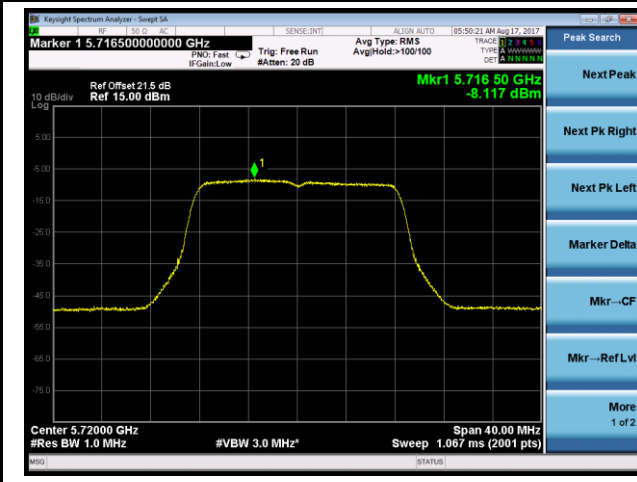

802.11ac-VHT80+80 Power Spectral Density - Ant 2 / Ant 2 + 3 (Ant 0 + 1 + 2 + 3) (CDD Mode)

Channel 58 (5290MHz)

Channel 106 (5530MHz)

Channel 122 (5610MHz)

Channel 138 (5690MHz)

802.11ac-VHT80+80 Power Spectral Density - Ant 2 / Ant 0 + 1 + 2 + 3 (CDD Mode)

Channel 58 5290MHz

Channel 122 5610MHz

802.11a Power Spectral Density - Ant 3 / Ant 0 + 1 + 2 + 3 (CDD Mode)

Channel 52 (5260MHz)

Channel 60 (5300MHz)

Channel 64 (5320MHz)

Channel 100 (5500MHz)

Channel 120 (5600MHz)

Channel 140 (5700MHz)

802.11a Power Spectral Density - Ant 3 / Ant 0 + 1 + 2 + 3 (CDD Mode)

Channel 144 (5720MHz)

802.11n-HT20 Power Spectral Density - Ant 3 / Ant 0 + 1 + 2 + 3 (CDD Mode)

Channel 52 (5260MHz)