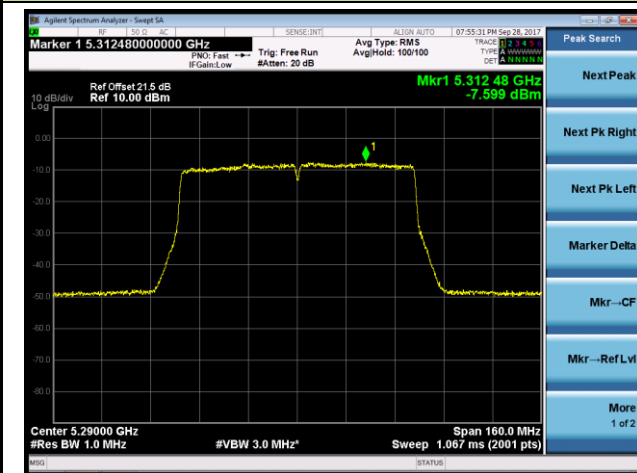

802.11ac-VHT40 Power Spectral Density - Ant 3 / Ant 0 + 1 + 2 + 3 (CDD Mode)

Channel 54 (5270MHz)

Channel 62 (5310MHz)

Channel 102 (5510MHz)

Channel 118 (5590MHz)

Channel 134 (5670MHz)

Channel 142 (5710MHz)

802.11ac-VHT80+80 Power Spectral Density - Ant 3 / Ant 2 + 3 (CDD Mode)

Channel 58 (5290MHz)

Channel 106 (5530MHz)

Channel 122 (5610MHz)

Channel 138 (5690MHz)

802.11ac-VHT80+80 Contiguous Power Spectral Density - Ant 3 / Ant 0 + 1 + 2 + 3 (CDD Mode)