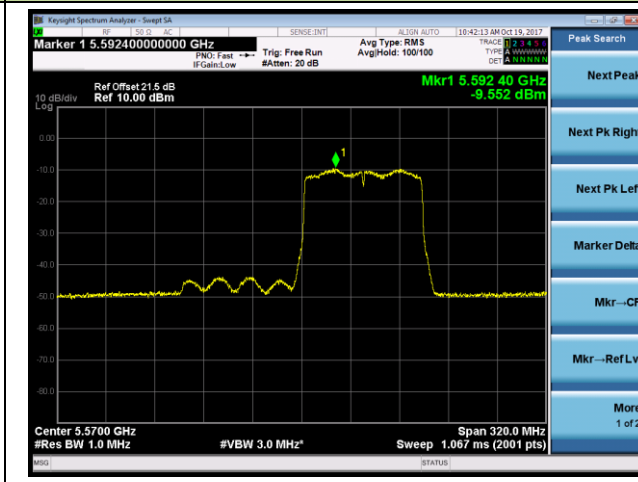

802.11ac-VHT80+80 Power Spectral Density - Ant 3 / Ant 2 + 3 (CDD Mode)

Channel 58 (5290MHz)

Channel 106 (5530MHz)

Channel 122 (5610MHz)

Channel 138 (5690MHz)

802.11ac-VHT80+80 Contiguous Power Spectral Density - Ant 3 / Ant 0 + 1 + 2 + 3 (CDD Mode)

Channel 58 5290MHz

Channel 122 5610MHz

802.11n-HT20 Power Spectral Density - Ant 0 / Ant 0 + 1 + 2 + 3 (Beam-Forming Mode)

Channel 52 (5260MHz)

Channel 60 (5300MHz)

Channel 64 (5320MHz)

Channel 100 (5500MHz)