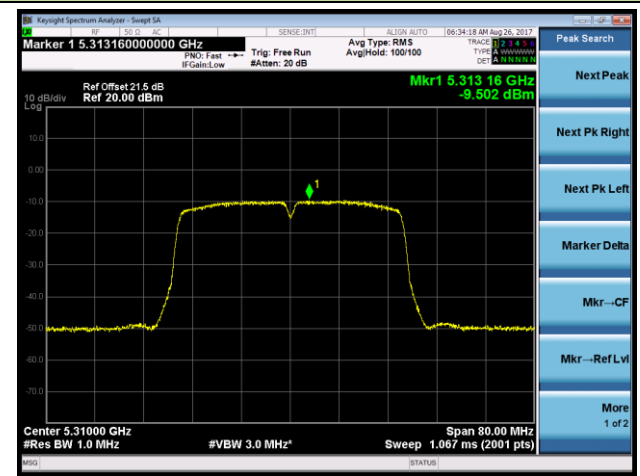

Channel 58 5290MHz

Channel 122 5610MHz

802.11n-HT20 Power Spectral Density - Ant 0 / Ant 0 + 1 + 2 + 3 (Beam-Forming Mode)

Channel 52 (5260MHz)

Channel 60 (5300MHz)

Channel 64 (5320MHz)

Channel 100 (5500MHz)

Channel 120 (5600MHz)

Channel 140 (5700MHz)

802.11n-HT20 Power Spectral Density - Ant 0 / Ant 0 + 1 + 2 + 3 (Beam-Forming Mode)

Channel 144 (5720MHz)

802.11n-HT40 Power Spectral Density - Ant 0 / Ant 0 + 1 + 2 + 3 (Beam-Forming Mode)

Channel 54 (5270MHz)

Channel 62 (5310MHz)

Channel 102 (5510MHz)

Channel 118 (5590MHz)

Channel 134 (5670MHz)

Channel 142 (5710MHz)