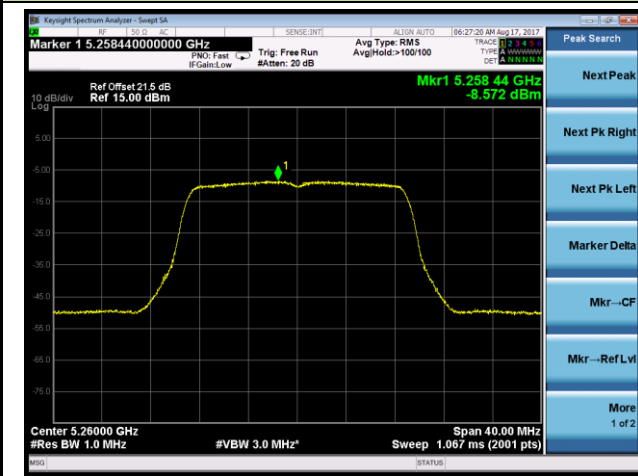

Channel 140 (5700MHz)

802.11a Power Spectral Density - Ant 3 / Ant 0 + 1 + 2 + 3 (CDD Mode)

Channel 144 (5720MHz)

802.11n-HT20 Power Spectral Density - Ant 3 / Ant 0 + 1 + 2 + 3 (CDD Mode)

Channel 52 (5260MHz)

Channel 60 (5300MHz)

Channel 64 (5320MHz)

Channel 100 (5500MHz)

Channel 120 (5600MHz)

Channel 140 (5700MHz)

802.11n-HT20 Power Spectral Density - Ant 3 / Ant 0 + 1 + 2 + 3 (CDD Mode)

Channel 144 (5720MHz)

802.11n-HT40 Power Spectral Density - Ant 3 / Ant 0 + 1 + 2 + 3 (CDD Mode)