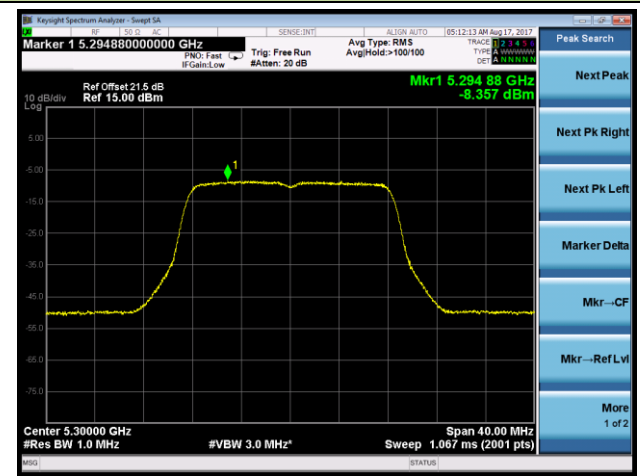

802.11ac-VHT80+80 Power Spectral Density - Ant 2 / Ant 2 + 3 (Ant 0 + 1 + 2 + 3) (CDD Mode)

Channel 58 (5290MHz)

Channel 106 (5530MHz)

Channel 122 (5610MHz)

Channel 138 (5690MHz)

802.11ac-VHT80+80 Power Spectral Density - Ant 2 / Ant 0 + 1 + 2 + 3 (CDD Mode)

Channel 58 5290MHz

Channel 122 5610MHz

802.11a Power Spectral Density - Ant 3 / Ant 0 + 1 + 2 + 3 (CDD Mode)

Channel 52 (5260MHz)

Channel 60 (5300MHz)

Channel 64 (5320MHz)

Channel 100 (5500MHz)

Channel 120 (5600MHz)

Channel 140 (5700MHz)

802.11a Power Spectral Density - Ant 3 / Ant 0 + 1 + 2 + 3 (CDD Mode)

Channel 144 (5720MHz)

802.11n-HT20 Power Spectral Density - Ant 3 / Ant 0 + 1 + 2 + 3 (CDD Mode)

Channel 52 (5260MHz)