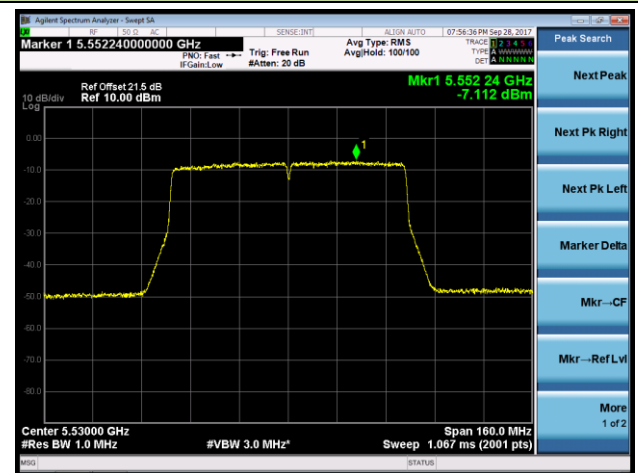

802.11ac-VHT40 Power Spectral Density - Ant 2 / Ant 0 + 1 + 2 + 3 (CDD Mode)

Channel 54 (5270MHz)

Channel 62 (5310MHz)

Channel 102 (5510MHz)

Channel 118 (5590MHz)

Channel 134 (5670MHz)

Channel 142 (5710MHz)

802.11ac-VHT80+80 Power Spectral Density - Ant 2 / Ant 2 + 3 (Ant 0 + 1 + 2 + 3) (CDD Mode)

Channel 58 (5290MHz)

Channel 106 (5530MHz)

Channel 122 (5610MHz)

Channel 138 (5690MHz)

802.11ac-VHT80+80 Power Spectral Density - Ant 2 / Ant 0 + 1 + 2 + 3 (CDD Mode)