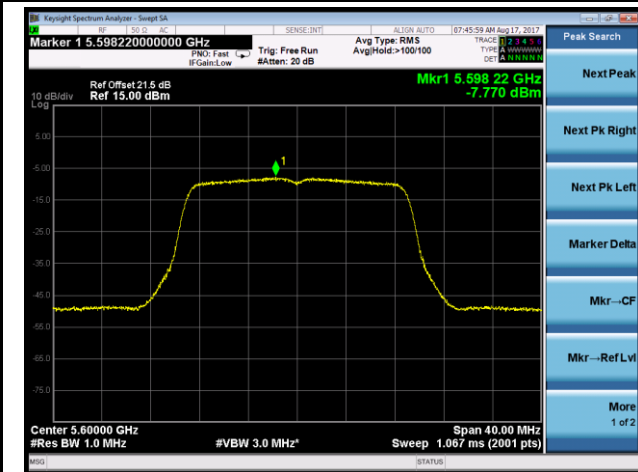

Channel 52 (5260MHz)

Channel 60 (5300MHz)

Channel 64 (5320MHz)

Channel 100 (5500MHz)

Channel 120 (5600MHz)

Channel 140 (5700MHz)

802.11ac-VHT20 Power Spectral Density - Ant 3 / Ant 0 + 1 + 2 + 3 (CDD Mode)

Channel 144 (5720MHz)

802.11ac-VHT40 Power Spectral Density - Ant 3 / Ant 0 + 1 + 2 + 3 (CDD Mode)

Channel 54 (5270MHz)

Channel 62 (5310MHz)

Channel 102 (5510MHz)

Channel 118 (5590MHz)

Channel 134 (5670MHz)

Channel 142 (5710MHz)