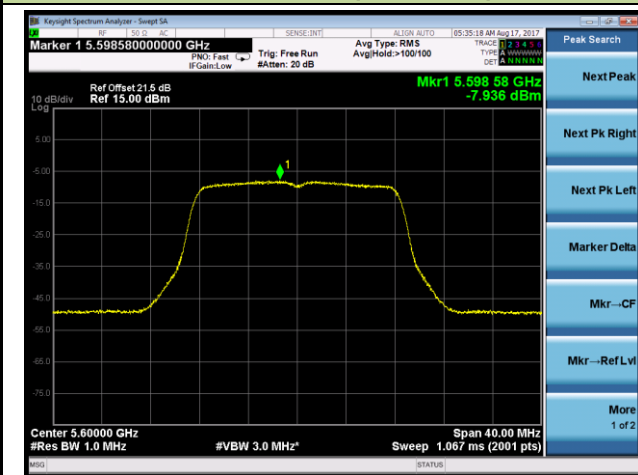

802.11ac-VHT80+80 Power Spectral Density - Ant 2 / Ant 2 + 3 (Ant 0 + 1 + 2 + 3) (CDD Mode)

Channel 58 (5290MHz)

Channel 106 (5530MHz)

Channel 122 (5610MHz)

Channel 138 (5690MHz)

802.11ac-VHT80+80 Power Spectral Density - Ant 2 / Ant 0 + 1 + 2 + 3 (CDD Mode)

Channel 58 5290MHz

Channel 122 5610MHz

802.11a Power Spectral Density - Ant 3 / Ant 0 + 1 + 2 + 3 (CDD Mode)

Channel 52 (5260MHz)

Channel 60 (5300MHz)

Channel 64 (5320MHz)

Channel 100 (5500MHz)

Channel 120 (5600MHz)

Channel 140 (5700MHz)

802.11a Power Spectral Density - Ant 3 / Ant 0 + 1 + 2 + 3 (CDD Mode)

Channel 144 (5720MHz)

802.11n-HT20 Power Spectral Density - Ant 3 / Ant 0 + 1 + 2 + 3 (CDD Mode)

Channel 52 (5260MHz)