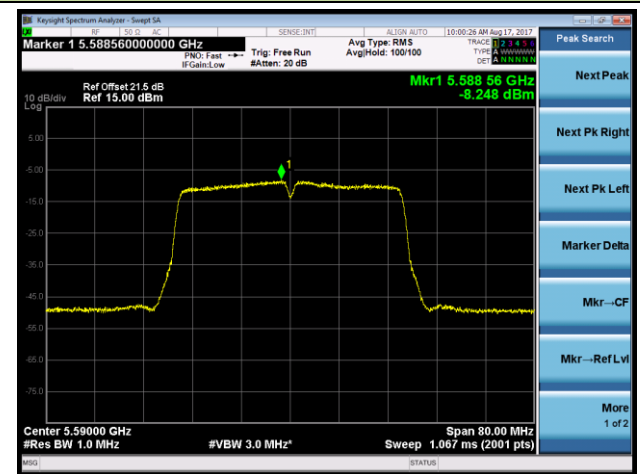

802.11ac-VHT40 Power Spectral Density - Ant 3 / Ant 0 + 1 + 2 + 3 (CDD Mode)

Channel 54 (5270MHz)

Channel 62 (5310MHz)

Channel 102 (5510MHz)

Channel 118 (5590MHz)

Channel 134 (5670MHz)

Channel 142 (5710MHz)

802.11ac-VHT80+80 Power Spectral Density - Ant 3 / Ant 2 + 3 (CDD Mode)

Channel 58 (5290MHz)

Channel 106 (5530MHz)

Channel 122 (5610MHz)

Channel 138 (5690MHz)

802.11ac-VHT80+80 Contiguous Power Spectral Density - Ant 3 / Ant 0 + 1 + 2 + 3 (CDD Mode)