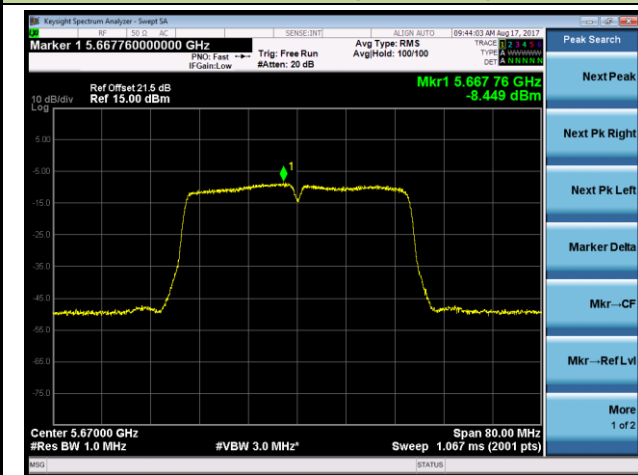

802.11ac-VHT40 Power Spectral Density - Ant 3 / Ant 0 + 1 + 2 + 3 (CDD Mode)

Channel 54 (5270MHz)

Channel 62 (5310MHz)

Channel 102 (5510MHz)

Channel 118 (5590MHz)

Channel 134 (5670MHz)

Channel 142 (5710MHz)

802.11ac-VHT80+80 Power Spectral Density - Ant 3 / Ant 2 + 3 (CDD Mode)

Channel 58 (5290MHz)

Channel 106 (5530MHz)

Channel 122 (5610MHz)

Channel 138 (5690MHz)

802.11ac-VHT80+80 Contiguous Power Spectral Density - Ant 3 / Ant 0 + 1 + 2 + 3 (CDD Mode)