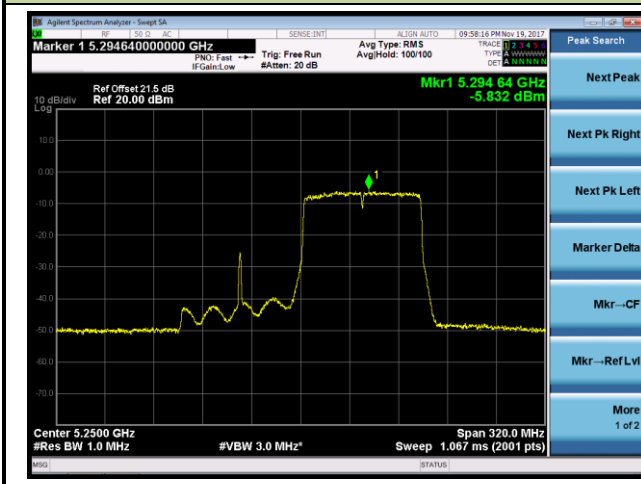

802.11ac-VHT80+80 Power Spectral Density - Ant 2 / Ant 2 + 3 (Ant 0 + 1 + 2 + 3) (CDD Mode)

Channel 58 (5290MHz)

Channel 106 (5530MHz)

Channel 122 (5610MHz)

Channel 138 (5690MHz)

802.11ac-VHT80+80 Power Spectral Density - Ant 2 / Ant 0 + 1 + 2 + 3 (CDD Mode)

Channel 58 5290MHz

Channel 122 5610MHz

802.11a Power Spectral Density - Ant 3 / Ant 0 + 1 + 2 + 3 (CDD Mode)

Channel 52 (5260MHz)

Channel 60 (5300MHz)

Channel 64 (5320MHz)

Channel 100 (5500MHz)

Channel 120 (5600MHz)