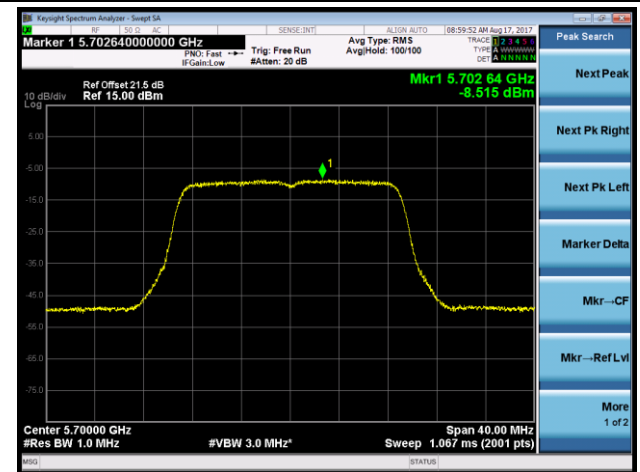

Channel 52 (5260MHz)

Channel 60 (5300MHz)

Channel 64 (5320MHz)

Channel 100 (5500MHz)

Channel 120 (5600MHz)

Channel 140 (5700MHz)

802.11ac-VHT20 Power Spectral Density - Ant 3 / Ant 0 + 1 + 2 + 3 (CDD Mode)

Channel 144 (5720MHz)

802.11ac-VHT40 Power Spectral Density - Ant 3 / Ant 0 + 1 + 2 + 3 (CDD Mode)

Channel 54 (5270MHz)

Channel 62 (5310MHz)

Channel 102 (5510MHz)

Channel 118 (5590MHz)

Channel 134 (5670MHz)

Channel 142 (5710MHz)