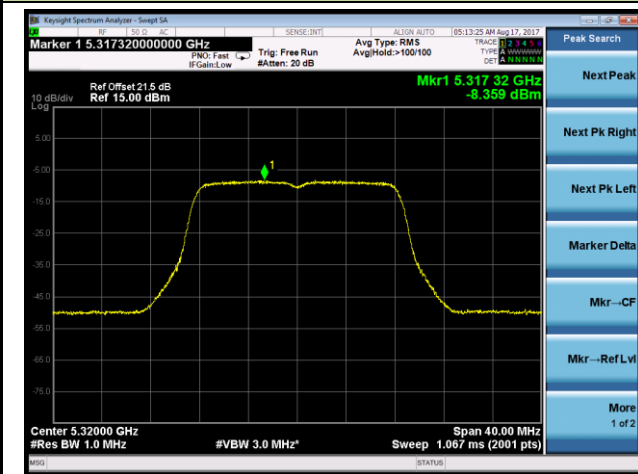

802.11ac-VHT80+80 Power Spectral Density - Ant 2 / Ant 2 + 3 (Ant 0 + 1 + 2 + 3) (CDD Mode)

Channel 58 (5290MHz)

Channel 106 (5530MHz)

Channel 122 (5610MHz)

Channel 138 (5690MHz)

802.11ac-VHT80+80 Power Spectral Density - Ant 2 / Ant 0 + 1 + 2 + 3 (CDD Mode)

Channel 58 5290MHz

Channel 122 5610MHz

802.11a Power Spectral Density - Ant 3 / Ant 0 + 1 + 2 + 3 (CDD Mode)

Channel 52 (5260MHz)

Channel 60 (5300MHz)

Channel 64 (5320MHz)

Channel 100 (5500MHz)

Channel 120 (5600MHz)

Channel 140 (5700MHz)

802.11a Power Spectral Density - Ant 3 / Ant 0 + 1 + 2 + 3 (CDD Mode)

Channel 144 (5720MHz)

802.11n-HT20 Power Spectral Density - Ant 3 / Ant 0 + 1 + 2 + 3 (CDD Mode)

Channel 52 (5260MHz)