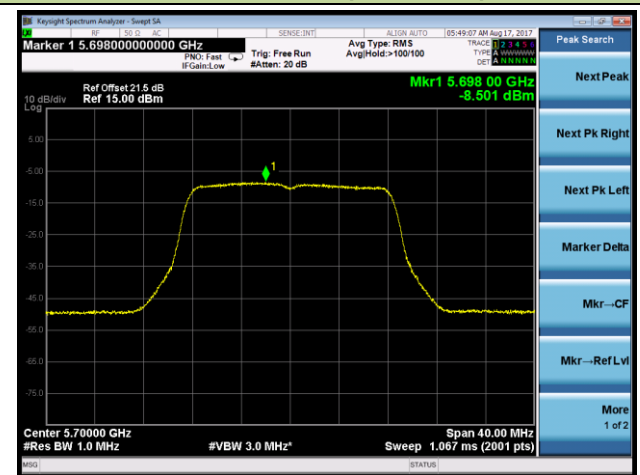

802.11ac-VHT80+80 Power Spectral Density - Ant 2 / Ant 2 + 3 (Ant 0 + 1 + 2 + 3) (CDD Mode)

Channel 58 (5290MHz)

Channel 106 (5530MHz)

Channel 122 (5610MHz)

Channel 138 (5690MHz)

802.11ac-VHT80+80 Power Spectral Density - Ant 2 / Ant 0 + 1 + 2 + 3 (CDD Mode)

Channel 58 5290MHz

Channel 122 5610MHz

802.11a Power Spectral Density - Ant 3 / Ant 0 + 1 + 2 + 3 (CDD Mode)

Channel 52 (5260MHz)

Channel 60 (5300MHz)

Channel 64 (5320MHz)

Channel 100 (5500MHz)

Channel 120 (5600MHz)

Channel 140 (5700MHz)

802.11a Power Spectral Density - Ant 3 / Ant 0 + 1 + 2 + 3 (CDD Mode)

Channel 144 (5720MHz)

802.11n-HT20 Power Spectral Density - Ant 3 / Ant 0 + 1 + 2 + 3 (CDD Mode)

Channel 52 (5260MHz)