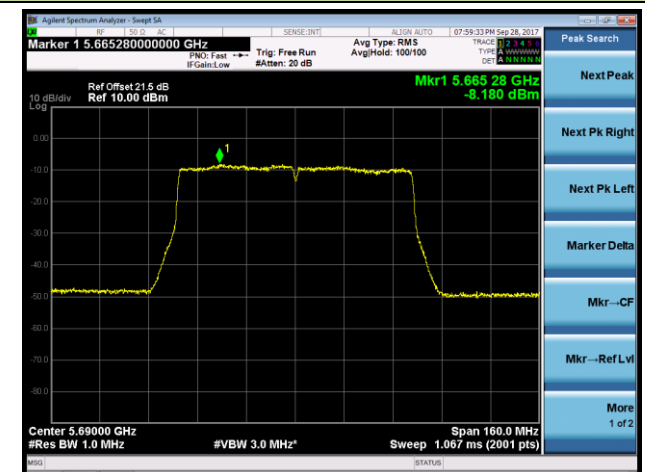

802.11ac-VHT80+80 Power Spectral Density - Ant 3 / Ant 2 + 3 (CDD Mode)

Channel 58 (5290MHz)

Channel 106 (5530MHz)

Channel 122 (5610MHz)

Channel 138 (5690MHz)

802.11ac-VHT80+80 Contiguous Power Spectral Density - Ant 3 / Ant 0 + 1 + 2 + 3 (CDD Mode)

Channel 58 5290MHz

Channel 122 5610MHz

802.11n-HT20 Power Spectral Density - Ant 0 / Ant 0 + 1 + 2 + 3 (Beam-Forming Mode)

Channel 52 (5260MHz)

Channel 60 (5300MHz)

Channel 64 (5320MHz)

Channel 100 (5500MHz)