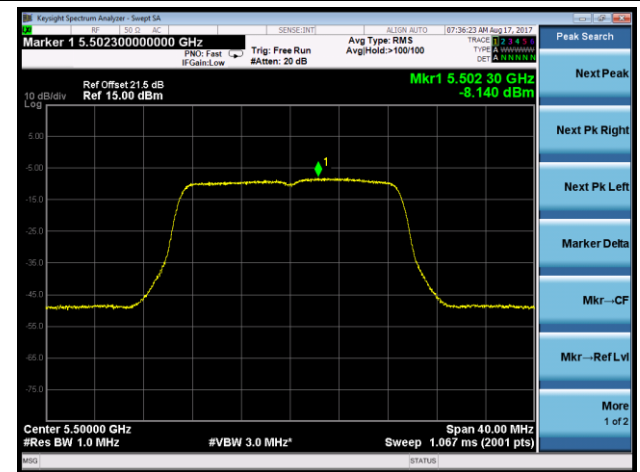

Channel 52 (5260MHz)

Channel 60 (5300MHz)

Channel 64 (5320MHz)

Channel 100 (5500MHz)

Channel 120 (5600MHz)

Channel 140 (5700MHz)

802.11ac-VHT20 Power Spectral Density - Ant 3 / Ant 0 + 1 + 2 + 3 (CDD Mode)

Channel 144 (5720MHz)

802.11ac-VHT40 Power Spectral Density - Ant 3 / Ant 0 + 1 + 2 + 3 (CDD Mode)

Channel 54 (5270MHz)

Channel 62 (5310MHz)

Channel 102 (5510MHz)

Channel 118 (5590MHz)

Channel 134 (5670MHz)

Channel 142 (5710MHz)