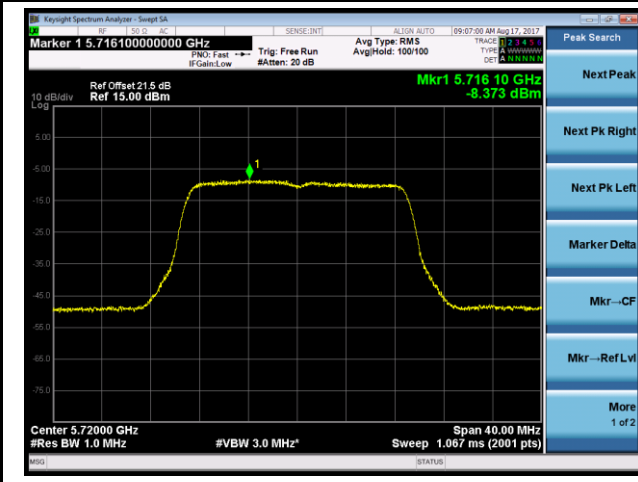

Channel 52 (5260MHz)

Channel 60 (5300MHz)

Channel 64 (5320MHz)

Channel 100 (5500MHz)

Channel 120 (5600MHz)

Channel 140 (5700MHz)

802.11ac-VHT20 Power Spectral Density - Ant 3 / Ant 0 + 1 + 2 + 3 (CDD Mode)

Channel 144 (5720MHz)

802.11ac-VHT40 Power Spectral Density - Ant 3 / Ant 0 + 1 + 2 + 3 (CDD Mode)

Channel 54 (5270MHz)

Channel 62 (5310MHz)

Channel 102 (5510MHz)

Channel 118 (5590MHz)

Channel 134 (5670MHz)

Channel 142 (5710MHz)