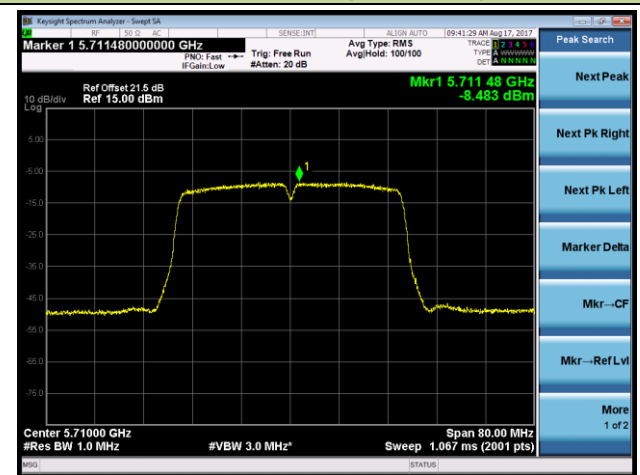

802.11ac-VHT40 Power Spectral Density - Ant 2 / Ant 0 + 1 + 2 + 3 (CDD Mode)

Channel 54 (5270MHz)

Channel 62 (5310MHz)

Channel 102 (5510MHz)

Channel 118 (5590MHz)

Channel 134 (5670MHz)

Channel 142 (5710MHz)

802.11ac-VHT80+80 Power Spectral Density - Ant 2 / Ant 2 + 3 (Ant 0 + 1 + 2 + 3) (CDD Mode)

Channel 58 (5290MHz)

Channel 106 (5530MHz)

Channel 122 (5610MHz)

Channel 138 (5690MHz)

802.11ac-VHT80+80 Power Spectral Density - Ant 2 / Ant 0 + 1 + 2 + 3 (CDD Mode)