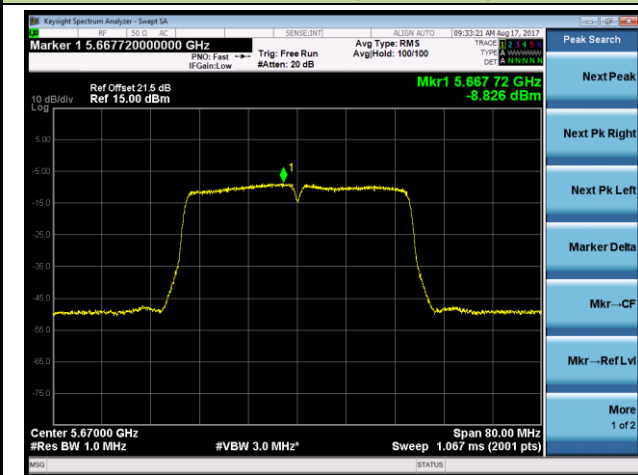

Channel 54 (5270MHz)

Channel 62 (5310MHz)

Channel 102 (5510MHz)

Channel 118 (5590MHz)

Channel 134 (5670MHz)

Channel 142 (5710MHz)

802.11ac-VHT20 Power Spectral Density - Ant 3 / Ant 0 + 1 + 2 + 3 (CDD Mode)

Channel 52 (5260MHz)

Channel 60 (5300MHz)

Channel 64 (5320MHz)

Channel 100 (5500MHz)

Channel 120 (5600MHz)

Channel 140 (5700MHz)

802.11ac-VHT20 Power Spectral Density - Ant 3 / Ant 0 + 1 + 2 + 3 (CDD Mode)

Channel 144 (5720MHz)