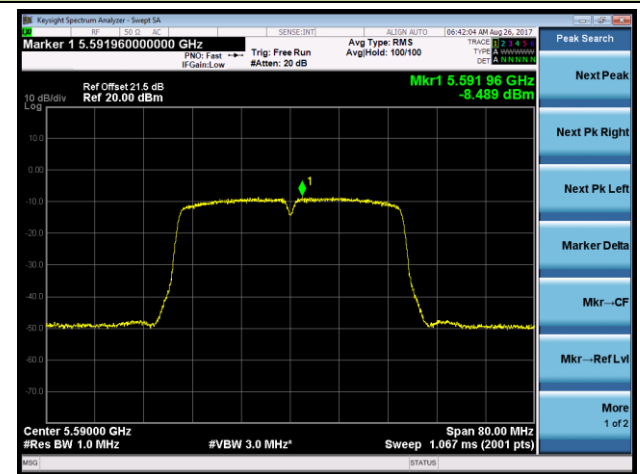

Channel 120 (5600MHz)

Channel 140 (5700MHz)

802.11n-HT20 Power Spectral Density - Ant 0 / Ant 0 + 1 + 2 + 3 (Beam-Forming Mode)

Channel 144 (5720MHz)

802.11n-HT40 Power Spectral Density - Ant 0 / Ant 0 + 1 + 2 + 3 (Beam-Forming Mode)

Channel 54 (5270MHz)

Channel 62 (5310MHz)

Channel 102 (5510MHz)

Channel 118 (5590MHz)

Channel 134 (5670MHz)

Channel 142 (5710MHz)