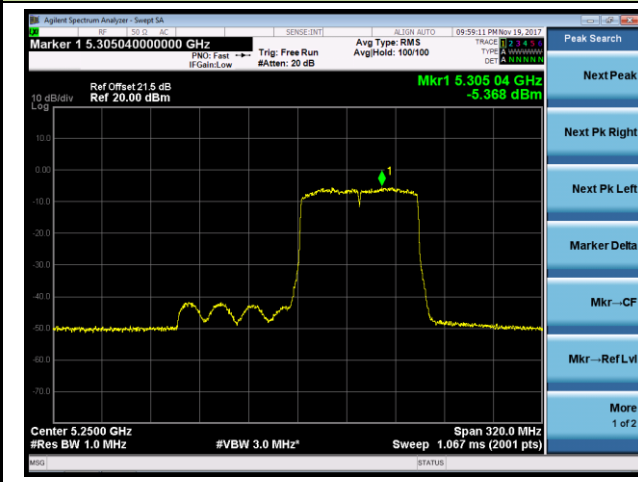

802.11ac-VHT80+80 Power Spectral Density - Ant 3 / Ant 2 + 3 (CDD Mode)

Channel 58 (5290MHz)

Channel 106 (5530MHz)

Channel 122 (5610MHz)

Channel 138 (5690MHz)

802.11ac-VHT80+80 Contiguous Power Spectral Density - Ant 3 / Ant 0 + 1 + 2 + 3 (CDD Mode)

Channel 58 5290MHz

Channel 122 5610MHz

802.11n-HT20 Power Spectral Density - Ant 0 / Ant 0 + 1 + 2 + 3 (Beam-Forming Mode)

Channel 52 (5260MHz)

Channel 60 (5300MHz)

Channel 64 (5320MHz)

Channel 100 (5500MHz)