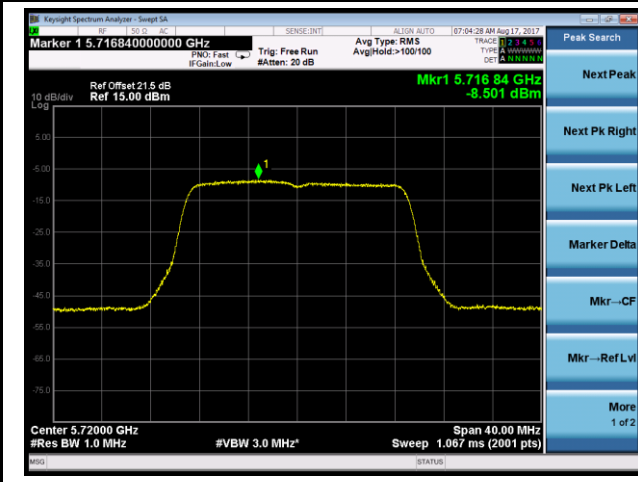

Channel 60 (5300MHz)

Channel 64 (5320MHz)

Channel 100 (5500MHz)

Channel 120 (5600MHz)

Channel 140 (5700MHz)

802.11n-HT20 Power Spectral Density - Ant 3 / Ant 0 + 1 + 2 + 3 (CDD Mode)

Channel 144 (5720MHz)

802.11n-HT40 Power Spectral Density - Ant 3 / Ant 0 + 1 + 2 + 3 (CDD Mode)

Channel 54 (5270MHz)

Channel 62 (5310MHz)

Channel 102 (5510MHz)

Channel 118 (5590MHz)

Channel 134 (5670MHz)

Channel 142 (5710MHz)

802.11ac-VHT20 Power Spectral Density - Ant 3 / Ant 0 + 1 + 2 + 3 (CDD Mode)