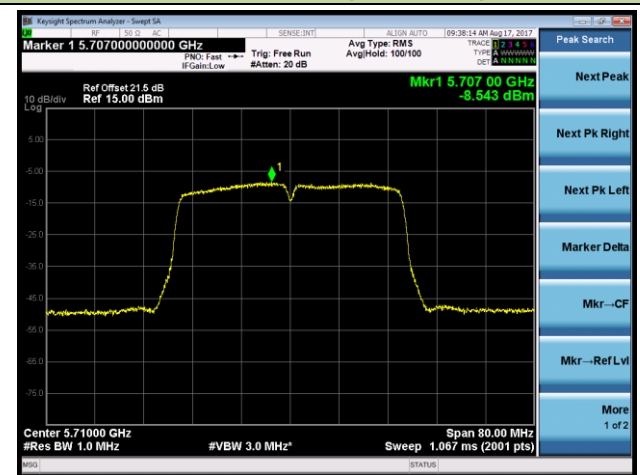

Channel 54 (5270MHz)

Channel 62 (5310MHz)

Channel 102 (5510MHz)

Channel 118 (5590MHz)

Channel 134 (5670MHz)

Channel 142 (5710MHz)

802.11ac-VHT20 Power Spectral Density - Ant 3 / Ant 0 + 1 + 2 + 3 (CDD Mode)