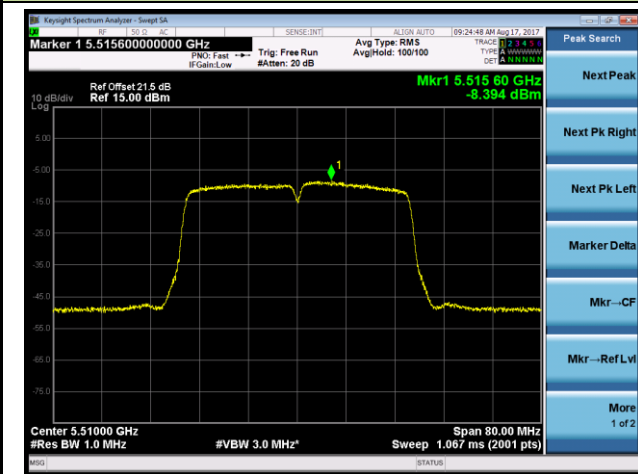

Channel 60 (5300MHz)

Channel 64 (5320MHz)

Channel 100 (5500MHz)

Channel 120 (5600MHz)

Channel 140 (5700MHz)

802.11n-HT20 Power Spectral Density - Ant 3 / Ant 0 + 1 + 2 + 3 (CDD Mode)

Channel 144 (5720MHz)

802.11n-HT40 Power Spectral Density - Ant 3 / Ant 0 + 1 + 2 + 3 (CDD Mode)

Channel 54 (5270MHz)

Channel 62 (5310MHz)

Channel 102 (5510MHz)

Channel 118 (5590MHz)

Channel 134 (5670MHz)

Channel 142 (5710MHz)

802.11ac-VHT20 Power Spectral Density - Ant 3 / Ant 0 + 1 + 2 + 3 (CDD Mode)