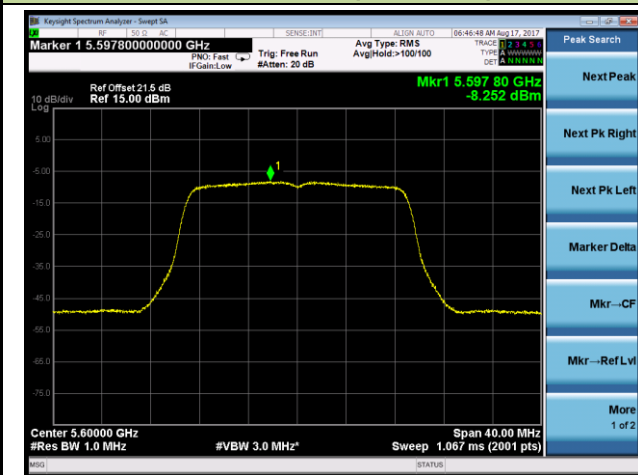

Channel 60 (5300MHz)

Channel 64 (5320MHz)

Channel 100 (5500MHz)

Channel 120 (5600MHz)

Channel 140 (5700MHz)

802.11n-HT20 Power Spectral Density - Ant 3 / Ant 0 + 1 + 2 + 3 (CDD Mode)

Channel 144 (5720MHz)

802.11n-HT40 Power Spectral Density - Ant 3 / Ant 0 + 1 + 2 + 3 (CDD Mode)

Channel 54 (5270MHz)

Channel 62 (5310MHz)

Channel 102 (5510MHz)

Channel 118 (5590MHz)

Channel 134 (5670MHz)

Channel 142 (5710MHz)

802.11ac-VHT20 Power Spectral Density - Ant 3 / Ant 0 + 1 + 2 + 3 (CDD Mode)