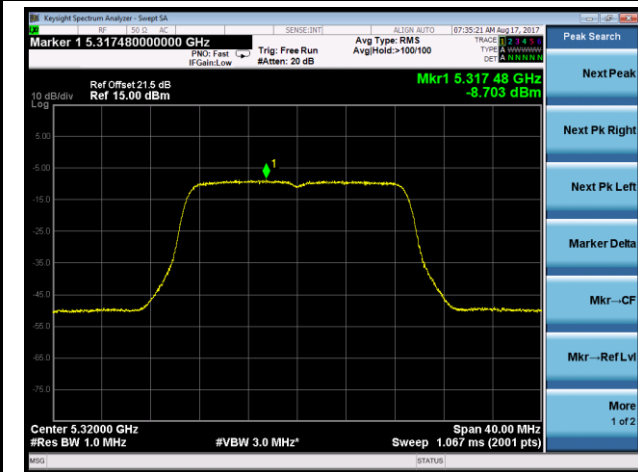

Channel 54 (5270MHz)

Channel 62 (5310MHz)

Channel 102 (5510MHz)

Channel 118 (5590MHz)

Channel 134 (5670MHz)

Channel 142 (5710MHz)

802.11ac-VHT20 Power Spectral Density - Ant 3 / Ant 0 + 1 + 2 + 3 (CDD Mode)

Channel 52 (5260MHz)

Channel 60 (5300MHz)

Channel 64 (5320MHz)

Channel 100 (5500MHz)

Channel 120 (5600MHz)

Channel 140 (5700MHz)

802.11ac-VHT20 Power Spectral Density - Ant 3 / Ant 0 + 1 + 2 + 3 (CDD Mode)

Channel 144 (5720MHz)