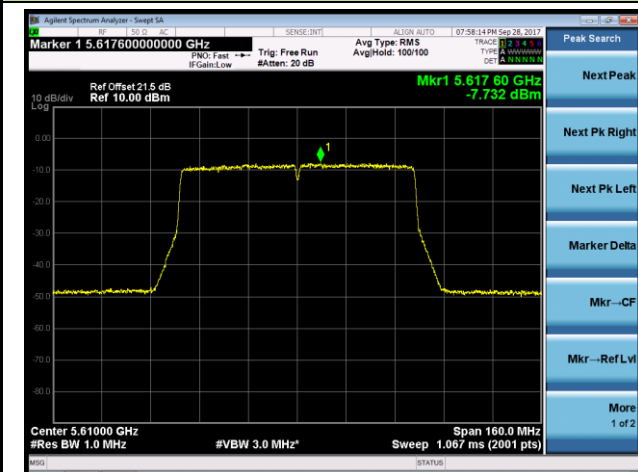

802.11ac-VHT80+80 Power Spectral Density - Ant 2 / Ant 2 + 3 (Ant 0 + 1 + 2 + 3) (CDD Mode)

Channel 58 (5290MHz)

Channel 106 (5530MHz)

Channel 122 (5610MHz)

Channel 138 (5690MHz)

802.11ac-VHT80+80 Power Spectral Density - Ant 2 / Ant 0 + 1 + 2 + 3 (CDD Mode)

Channel 58 5290MHz

Channel 122 5610MHz

802.11a Power Spectral Density - Ant 3 / Ant 0 + 1 + 2 + 3 (CDD Mode)

Channel 52 (5260MHz)

Channel 60 (5300MHz)

Channel 64 (5320MHz)

Channel 100 (5500MHz)

Channel 120 (5600MHz)