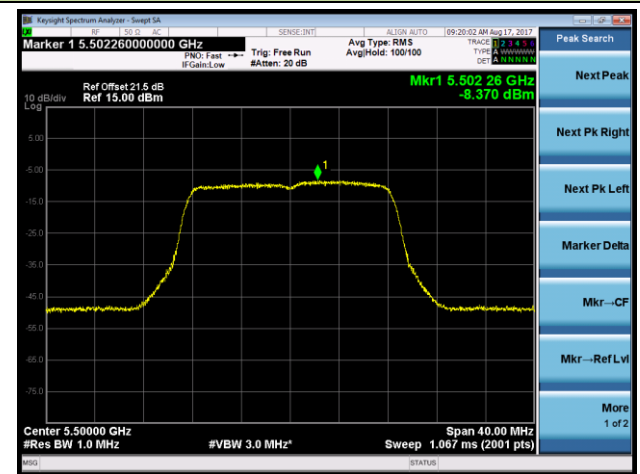

Channel 58 5290MHz

Channel 122 5610MHz

802.11a Power Spectral Density - Ant 3 / Ant 0 + 1 + 2 + 3 (CDD Mode)

Channel 52 (5260MHz)

Channel 60 (5300MHz)

Channel 64 (5320MHz)

Channel 100 (5500MHz)

Channel 120 (5600MHz)

Channel 140 (5700MHz)

802.11a Power Spectral Density - Ant 3 / Ant 0 + 1 + 2 + 3 (CDD Mode)

Channel 144 (5720MHz)

802.11n-HT20 Power Spectral Density - Ant 3 / Ant 0 + 1 + 2 + 3 (CDD Mode)

Channel 52 (5260MHz)