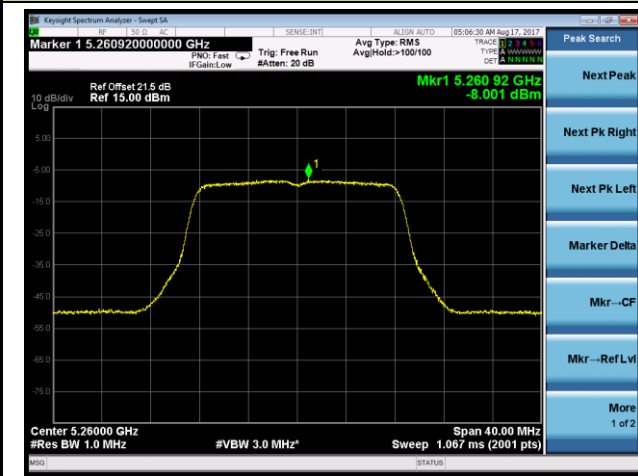

802.11ac-VHT80+80 Power Spectral Density - Ant 2 / Ant 2 + 3 (Ant 0 + 1 + 2 + 3) (CDD Mode)

Channel 58 (5290MHz)

Channel 106 (5530MHz)

Channel 122 (5610MHz)

Channel 138 (5690MHz)

802.11ac-VHT80+80 Power Spectral Density - Ant 2 / Ant 0 + 1 + 2 + 3 (CDD Mode)

Channel 58 5290MHz

Channel 122 5610MHz

802.11a Power Spectral Density - Ant 3 / Ant 0 + 1 + 2 + 3 (CDD Mode)

Channel 52 (5260MHz)

Channel 60 (5300MHz)

Channel 64 (5320MHz)

Channel 100 (5500MHz)

Channel 120 (5600MHz)

Channel 140 (5700MHz)

802.11a Power Spectral Density - Ant 3 / Ant 0 + 1 + 2 + 3 (CDD Mode)

Channel 144 (5720MHz)

802.11n-HT20 Power Spectral Density - Ant 3 / Ant 0 + 1 + 2 + 3 (CDD Mode)

Channel 52 (5260MHz)