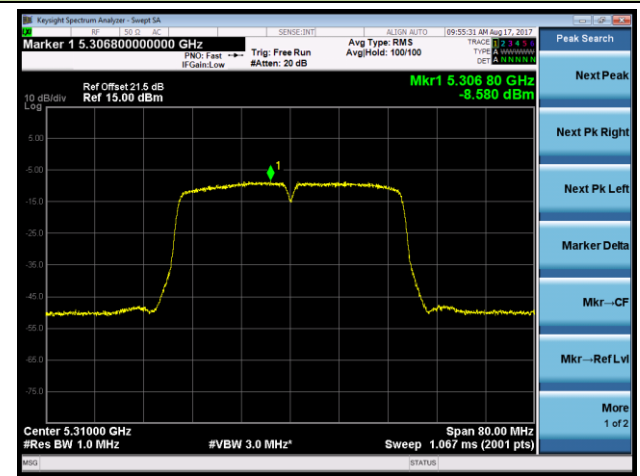

Channel 52 (5260MHz)

Channel 60 (5300MHz)

Channel 64 (5320MHz)

Channel 100 (5500MHz)

Channel 120 (5600MHz)

Channel 140 (5700MHz)

802.11ac-VHT20 Power Spectral Density - Ant 3 / Ant 0 + 1 + 2 + 3 (CDD Mode)

Channel 144 (5720MHz)

802.11ac-VHT40 Power Spectral Density - Ant 3 / Ant 0 + 1 + 2 + 3 (CDD Mode)

Channel 54 (5270MHz)

Channel 62 (5310MHz)

Channel 102 (5510MHz)

Channel 118 (5590MHz)

Channel 134 (5670MHz)

Channel 142 (5710MHz)