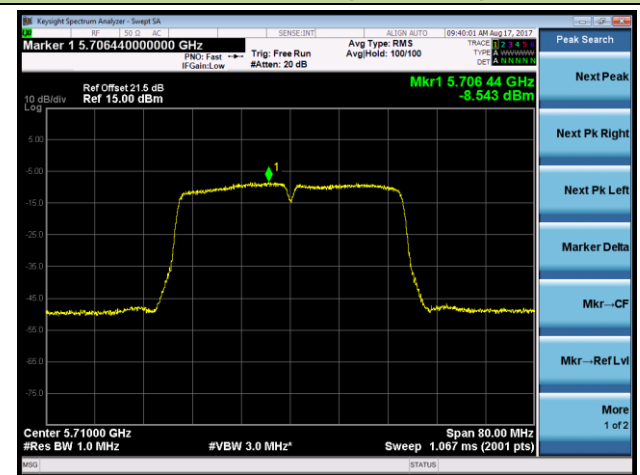

802.11ac-VHT40 Power Spectral Density - Ant 3 / Ant 0 + 1 + 2 + 3 (CDD Mode)

Channel 54 (5270MHz)

Channel 62 (5310MHz)

Channel 102 (5510MHz)

Channel 118 (5590MHz)

Channel 134 (5670MHz)

Channel 142 (5710MHz)

802.11ac-VHT80+80 Power Spectral Density - Ant 3 / Ant 2 + 3 (CDD Mode)

Channel 58 (5290MHz)

Channel 106 (5530MHz)

Channel 122 (5610MHz)

Channel 138 (5690MHz)

802.11ac-VHT80+80 Contiguous Power Spectral Density - Ant 3 / Ant 0 + 1 + 2 + 3 (CDD Mode)