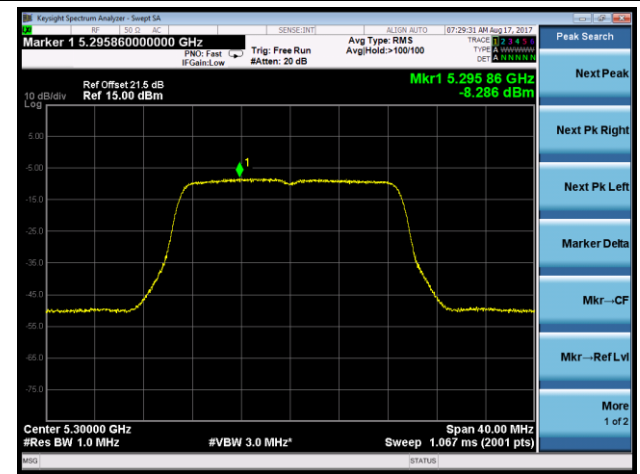

Channel 60 (5300MHz)