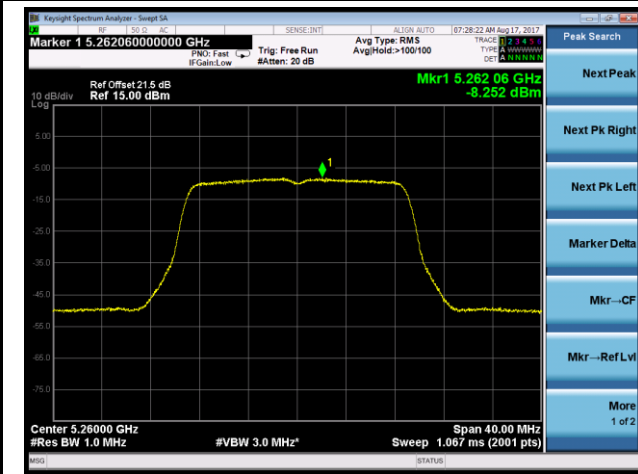

Channel 54 (5270MHz)

Channel 62 (5310MHz)

Channel 102 (5510MHz)

Channel 118 (5590MHz)

Channel 134 (5670MHz)

Channel 142 (5710MHz)

802.11ac-VHT20 Power Spectral Density - Ant 3 / Ant 0 + 1 + 2 + 3 (CDD Mode)

Channel 52 (5260MHz)

Channel 60 (5300MHz)

Channel 64 (5320MHz)

Channel 100 (5500MHz)

Channel 120 (5600MHz)

Channel 140 (5700MHz)

802.11ac-VHT20 Power Spectral Density - Ant 3 / Ant 0 + 1 + 2 + 3 (CDD Mode)

Channel 144 (5720MHz)