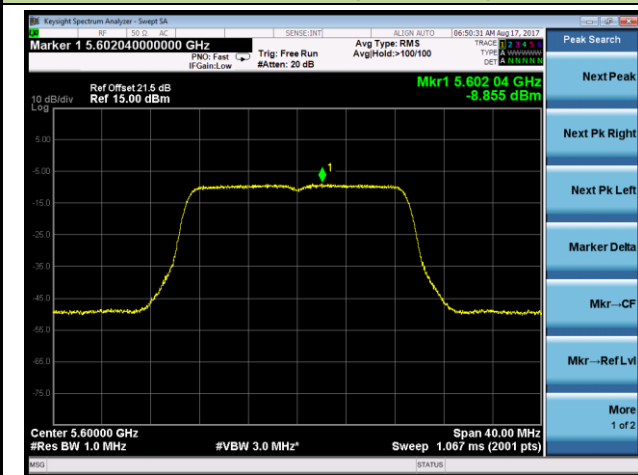

802.11ac-VHT80+80 Power Spectral Density - Ant 3 / Ant 2 + 3 (CDD Mode)

Channel 58 (5290MHz)

Channel 106 (5530MHz)

Channel 122 (5610MHz)

Channel 138 (5690MHz)

802.11ac-VHT80+80 Contiguous Power Spectral Density - Ant 3 / Ant 0 + 1 + 2 + 3 (CDD Mode)

Channel 58 5290MHz

Channel 122 5610MHz

802.11n-HT20 Power Spectral Density - Ant 0 / Ant 0 + 1 + 2 + 3 (Beam-Forming Mode)

Channel 52 (5260MHz)

Channel 60 (5300MHz)

Channel 64 (5320MHz)

Channel 100 (5500MHz)

Channel 120 (5600MHz)

Channel 140 (5700MHz)

802.11n-HT20 Power Spectral Density - Ant 0 / Ant 0 + 1 + 2 + 3 (Beam-Forming Mode)

Channel 144 (5720MHz)

802.11n-HT40 Power Spectral Density - Ant 0 / Ant 0 + 1 + 2 + 3 (Beam-Forming Mode)