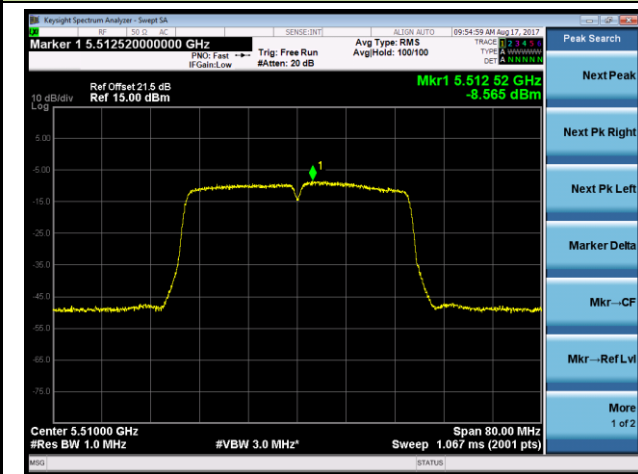

802.11ac-VHT40 Power Spectral Density - Ant 3 / Ant 0 + 1 + 2 + 3 (CDD Mode)

Channel 54 (5270MHz)

Channel 62 (5310MHz)

Channel 102 (5510MHz)

Channel 118 (5590MHz)

Channel 134 (5670MHz)

Channel 142 (5710MHz)

802.11ac-VHT80+80 Power Spectral Density - Ant 3 / Ant 2 + 3 (CDD Mode)

Channel 58 (5290MHz)

Channel 106 (5530MHz)

Channel 122 (5610MHz)

Channel 138 (5690MHz)

802.11ac-VHT80+80 Contiguous Power Spectral Density - Ant 3 / Ant 0 + 1 + 2 + 3 (CDD Mode)