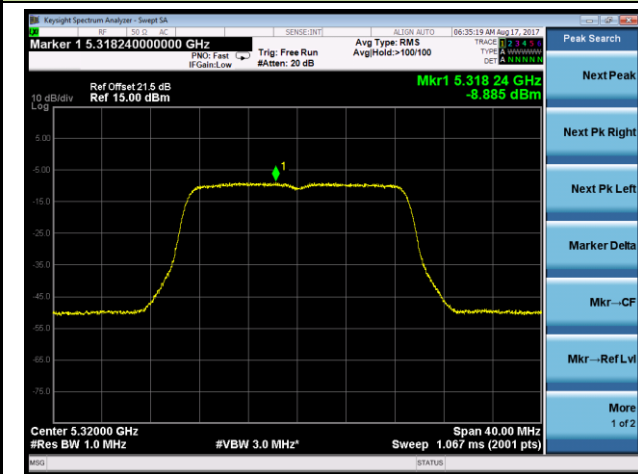

Channel 140 (5700MHz)

802.11a Power Spectral Density - Ant 3 / Ant 0 + 1 + 2 + 3 (CDD Mode)

Channel 144 (5720MHz)

802.11n-HT20 Power Spectral Density - Ant 3 / Ant 0 + 1 + 2 + 3 (CDD Mode)

Channel 52 (5260MHz)

Channel 60 (5300MHz)

Channel 64 (5320MHz)

Channel 100 (5500MHz)

Channel 120 (5600MHz)

Channel 140 (5700MHz)

802.11n-HT20 Power Spectral Density - Ant 3 / Ant 0 + 1 + 2 + 3 (CDD Mode)

Channel 144 (5720MHz)

802.11n-HT40 Power Spectral Density - Ant 3 / Ant 0 + 1 + 2 + 3 (CDD Mode)