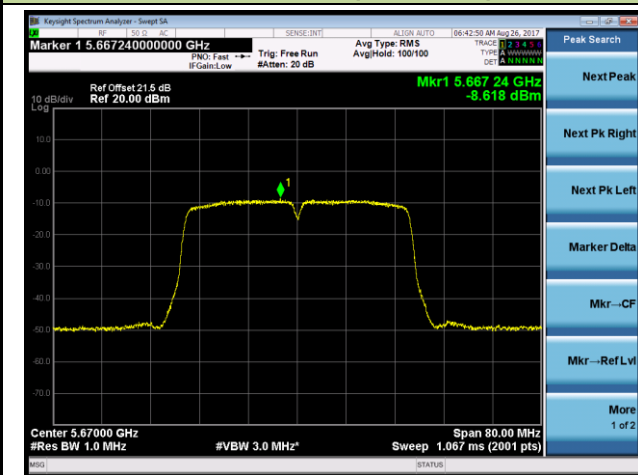

Channel 120 (5600MHz)

Channel 140 (5700MHz)

802.11n-HT20 Power Spectral Density - Ant 0 / Ant 0 + 1 + 2 + 3 (Beam-Forming Mode)

Channel 144 (5720MHz)

802.11n-HT40 Power Spectral Density - Ant 0 / Ant 0 + 1 + 2 + 3 (Beam-Forming Mode)

Channel 54 (5270MHz)

Channel 62 (5310MHz)

Channel 102 (5510MHz)

Channel 118 (5590MHz)

Channel 134 (5670MHz)

Channel 142 (5710MHz)