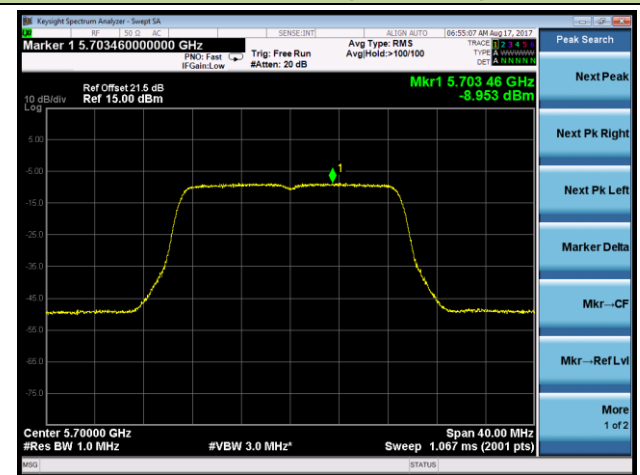

802.11ac-VHT80+80 Power Spectral Density - Ant 3 / Ant 2 + 3 (CDD Mode)

Channel 58 (5290MHz)

Channel 106 (5530MHz)

Channel 122 (5610MHz)

Channel 138 (5690MHz)

802.11ac-VHT80+80 Contiguous Power Spectral Density - Ant 3 / Ant 0 + 1 + 2 + 3 (CDD Mode)

Channel 58 5290MHz

Channel 122 5610MHz

802.11n-HT20 Power Spectral Density - Ant 0 / Ant 0 + 1 + 2 + 3 (Beam-Forming Mode)

Channel 52 (5260MHz)

Channel 60 (5300MHz)

Channel 64 (5320MHz)

Channel 100 (5500MHz)

Channel 120 (5600MHz)

Channel 140 (5700MHz)

802.11n-HT20 Power Spectral Density - Ant 0 / Ant 0 + 1 + 2 + 3 (Beam-Forming Mode)

Channel 144 (5720MHz)

802.11n-HT40 Power Spectral Density - Ant 0 / Ant 0 + 1 + 2 + 3 (Beam-Forming Mode)