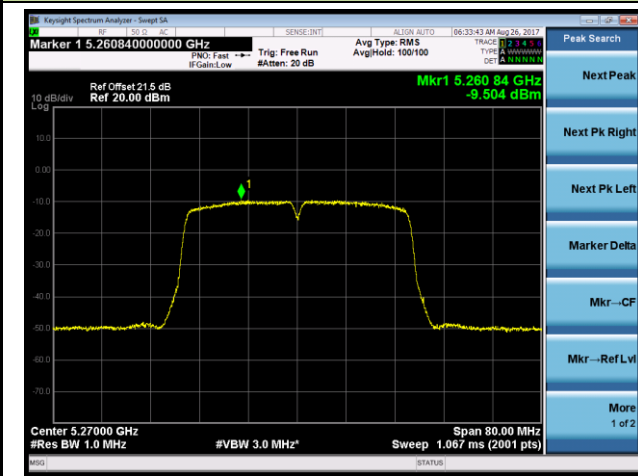

Channel 58 5290MHz

Channel 122 5610MHz

802.11n-HT20 Power Spectral Density - Ant 0 / Ant 0 + 1 + 2 + 3 (Beam-Forming Mode)

Channel 52 (5260MHz)

Channel 60 (5300MHz)

Channel 64 (5320MHz)

Channel 100 (5500MHz)

Channel 120 (5600MHz)

Channel 140 (5700MHz)

802.11n-HT20 Power Spectral Density - Ant 0 / Ant 0 + 1 + 2 + 3 (Beam-Forming Mode)

Channel 144 (5720MHz)

802.11n-HT40 Power Spectral Density - Ant 0 / Ant 0 + 1 + 2 + 3 (Beam-Forming Mode)

Channel 54 (5270MHz)

Channel 62 (5310MHz)

Channel 102 (5510MHz)

Channel 118 (5590MHz)

Channel 134 (5670MHz)

Channel 142 (5710MHz)