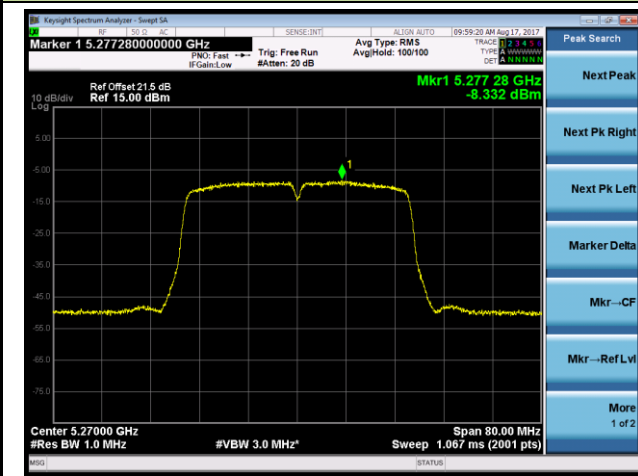

802.11ac-VHT40 Power Spectral Density - Ant 2 / Ant 0 + 1 + 2 + 3 (CDD Mode)

Channel 54 (5270MHz)

Channel 62 (5310MHz)

Channel 102 (5510MHz)

Channel 118 (5590MHz)

Channel 134 (5670MHz)

Channel 142 (5710MHz)

802.11ac-VHT80+80 Power Spectral Density - Ant 2 / Ant 2 + 3 (Ant 0 + 1 + 2 + 3) (CDD Mode)

Channel 58 (5290MHz)

Channel 106 (5530MHz)

Channel 122 (5610MHz)

Channel 138 (5690MHz)

802.11ac-VHT80+80 Power Spectral Density - Ant 2 / Ant 0 + 1 + 2 + 3 (CDD Mode)