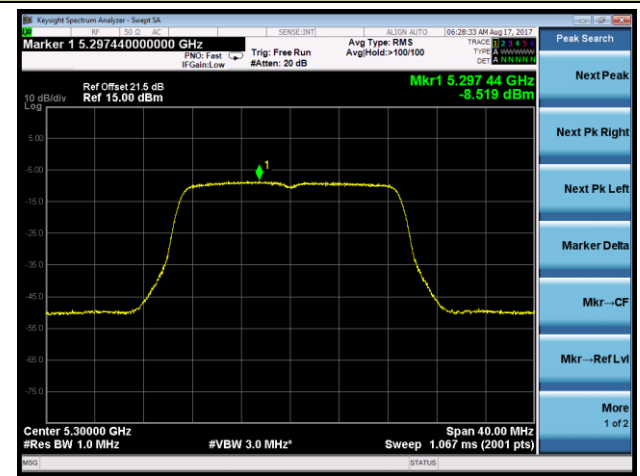

Channel 60 (5300MHz)