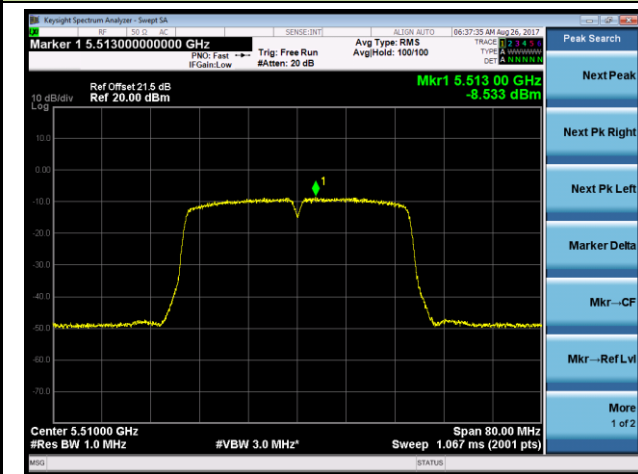

Channel 58 5290MHz

Channel 122 5610MHz

802.11n-HT20 Power Spectral Density - Ant 0 / Ant 0 + 1 + 2 + 3 (Beam-Forming Mode)

Channel 52 (5260MHz)

Channel 60 (5300MHz)

Channel 64 (5320MHz)

Channel 100 (5500MHz)

Channel 120 (5600MHz)

Channel 140 (5700MHz)

802.11n-HT20 Power Spectral Density - Ant 0 / Ant 0 + 1 + 2 + 3 (Beam-Forming Mode)

Channel 144 (5720MHz)

802.11n-HT40 Power Spectral Density - Ant 0 / Ant 0 + 1 + 2 + 3 (Beam-Forming Mode)

Channel 54 (5270MHz)

Channel 62 (5310MHz)

Channel 102 (5510MHz)

Channel 118 (5590MHz)

Channel 134 (5670MHz)

Channel 142 (5710MHz)