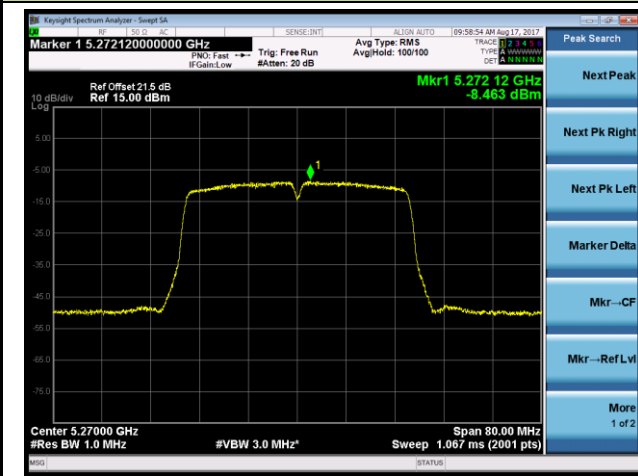

Channel 52 (5260MHz)

Channel 60 (5300MHz)

Channel 64 (5320MHz)

Channel 100 (5500MHz)

Channel 120 (5600MHz)

Channel 140 (5700MHz)

802.11ac-VHT20 Power Spectral Density - Ant 3 / Ant 0 + 1 + 2 + 3 (CDD Mode)

Channel 144 (5720MHz)

802.11ac-VHT40 Power Spectral Density - Ant 3 / Ant 0 + 1 + 2 + 3 (CDD Mode)

Channel 54 (5270MHz)

Channel 62 (5310MHz)

Channel 102 (5510MHz)

Channel 118 (5590MHz)

Channel 134 (5670MHz)

Channel 142 (5710MHz)

802.11ac-VHT80+80 Power Spectral Density - Ant 3 / Ant 2 + 3 (CDD Mode)

Channel 58 (5290MHz)

Channel 106 (5530MHz)

Channel 122 (5610MHz)

Channel 138 (5690MHz)

802.11ac-VHT80+80 Contiguous Power Spectral Density - Ant 3 / Ant 0 + 1 + 2 + 3 (CDD Mode)