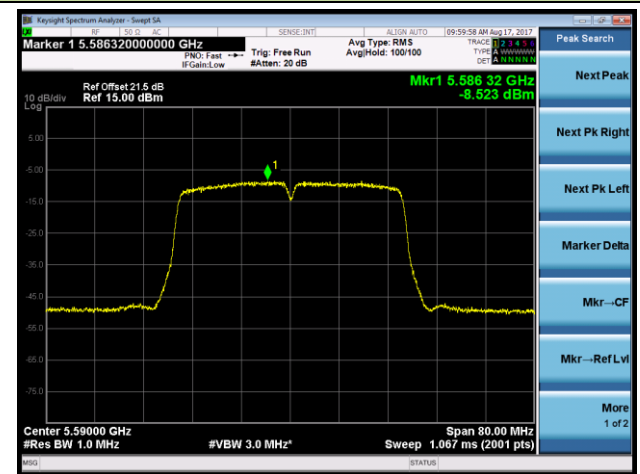

802.11ac-VHT40 Power Spectral Density - Ant 2 / Ant 0 + 1 + 2 + 3 (CDD Mode)

Channel 54 (5270MHz)

Channel 62 (5310MHz)

Channel 102 (5510MHz)

Channel 118 (5590MHz)

Channel 134 (5670MHz)

Channel 142 (5710MHz)

802.11ac-VHT80+80 Power Spectral Density - Ant 2 / Ant 2 + 3 (Ant 0 + 1 + 2 + 3) (CDD Mode)

Channel 58 (5290MHz)

Channel 106 (5530MHz)

Channel 122 (5610MHz)

Channel 138 (5690MHz)

802.11ac-VHT80+80 Power Spectral Density - Ant 2 / Ant 0 + 1 + 2 + 3 (CDD Mode)