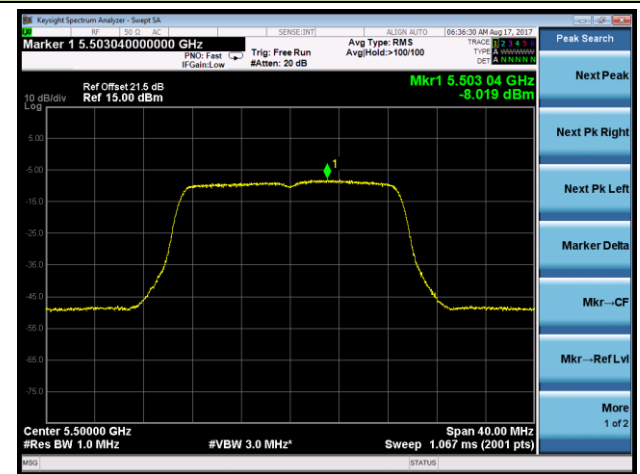

Channel 100 (5500MHz)