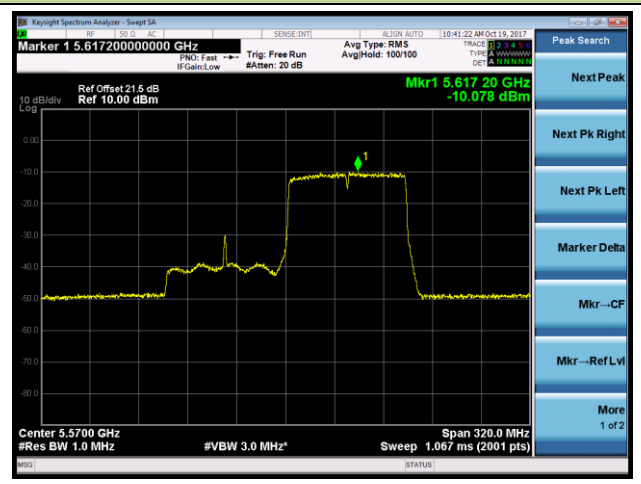

802.11ac-VHT80+80 Power Spectral Density - Ant 2 / Ant 2 + 3 (Ant 0 + 1 + 2 + 3) (CDD Mode)

Channel 58 (5290MHz)

Channel 106 (5530MHz)

Channel 122 (5610MHz)

Channel 138 (5690MHz)

802.11ac-VHT80+80 Power Spectral Density - Ant 2 / Ant 0 + 1 + 2 + 3 (CDD Mode)

Channel 58 5290MHz

Channel 122 5610MHz

802.11a Power Spectral Density - Ant 3 / Ant 0 + 1 + 2 + 3 (CDD Mode)

Channel 52 (5260MHz)

Channel 60 (5300MHz)

Channel 64 (5320MHz)

Channel 100 (5500MHz)

Channel 120 (5600MHz)