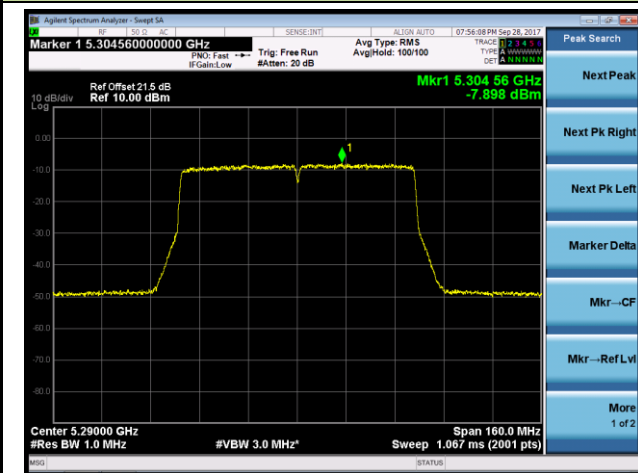

802.11ac-VHT40 Power Spectral Density - Ant 2 / Ant 0 + 1 + 2 + 3 (CDD Mode)

Channel 54 (5270MHz)

Channel 62 (5310MHz)

Channel 102 (5510MHz)

Channel 118 (5590MHz)

Channel 134 (5670MHz)

Channel 142 (5710MHz)

802.11ac-VHT80+80 Power Spectral Density - Ant 2 / Ant 2 + 3 (Ant 0 + 1 + 2 + 3) (CDD Mode)

Channel 58 (5290MHz)

Channel 106 (5530MHz)

Channel 122 (5610MHz)

Channel 138 (5690MHz)

802.11ac-VHT80+80 Power Spectral Density - Ant 2 / Ant 0 + 1 + 2 + 3 (CDD Mode)