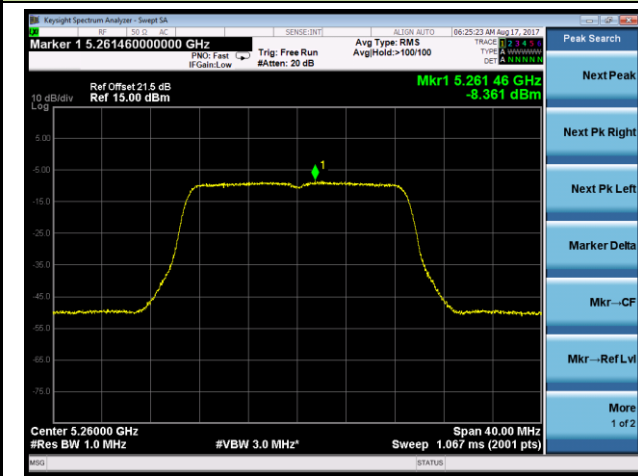

802.11ac-VHT80+80 Power Spectral Density - Ant 3 / Ant 2 + 3 (CDD Mode)

Channel 58 (5290MHz)

Channel 106 (5530MHz)

Channel 122 (5610MHz)

Channel 138 (5690MHz)

802.11ac-VHT80+80 Contiguous Power Spectral Density - Ant 3 / Ant 0 + 1 + 2 + 3 (CDD Mode)

Channel 58 5290MHz

Channel 122 5610MHz

802.11n-HT20 Power Spectral Density - Ant 0 / Ant 0 + 1 + 2 + 3 (Beam-Forming Mode)

Channel 52 (5260MHz)

Channel 60 (5300MHz)

Channel 64 (5320MHz)

Channel 100 (5500MHz)

Channel 120 (5600MHz)

Channel 140 (5700MHz)

802.11n-HT20 Power Spectral Density - Ant 0 / Ant 0 + 1 + 2 + 3 (Beam-Forming Mode)

Channel 144 (5720MHz)

802.11n-HT40 Power Spectral Density - Ant 0 / Ant 0 + 1 + 2 + 3 (Beam-Forming Mode)