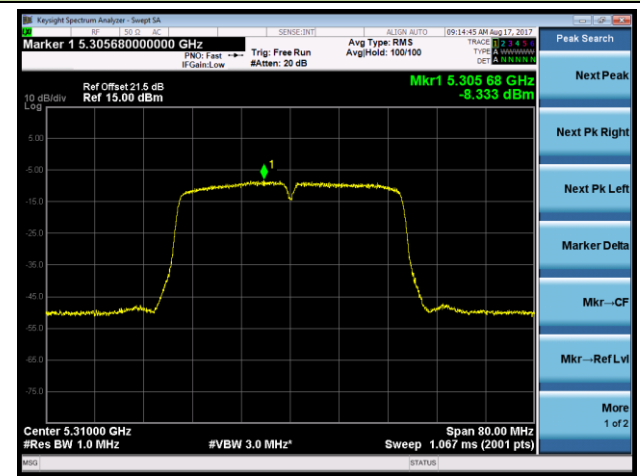

Channel 60 (5300MHz)

Channel 64 (5320MHz)

Channel 100 (5500MHz)

Channel 120 (5600MHz)

Channel 140 (5700MHz)

802.11n-HT20 Power Spectral Density - Ant 3 / Ant 0 + 1 + 2 + 3 (CDD Mode)

Channel 144 (5720MHz)

802.11n-HT40 Power Spectral Density - Ant 3 / Ant 0 + 1 + 2 + 3 (CDD Mode)

Channel 54 (5270MHz)

Channel 62 (5310MHz)

Channel 102 (5510MHz)

Channel 118 (5590MHz)

Channel 134 (5670MHz)

Channel 142 (5710MHz)

802.11ac-VHT20 Power Spectral Density - Ant 3 / Ant 0 + 1 + 2 + 3 (CDD Mode)