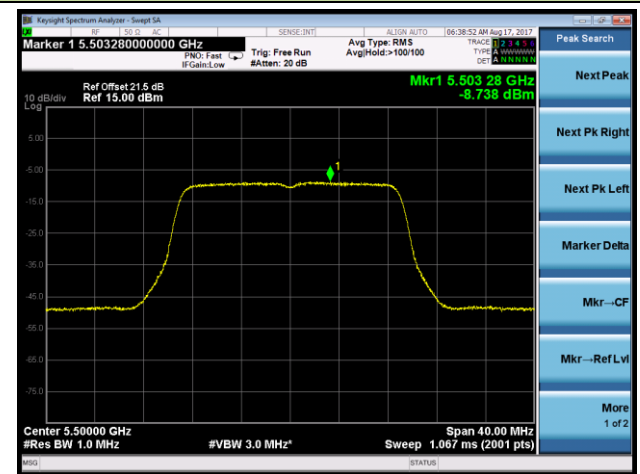

802.11ac-VHT80+80 Power Spectral Density - Ant 3 / Ant 2 + 3 (CDD Mode)

Channel 58 (5290MHz)

Channel 106 (5530MHz)

Channel 122 (5610MHz)

Channel 138 (5690MHz)

802.11ac-VHT80+80 Contiguous Power Spectral Density - Ant 3 / Ant 0 + 1 + 2 + 3 (CDD Mode)

Channel 58 5290MHz

Channel 122 5610MHz

802.11n-HT20 Power Spectral Density - Ant 0 / Ant 0 + 1 + 2 + 3 (Beam-Forming Mode)

Channel 52 (5260MHz)

Channel 60 (5300MHz)

Channel 64 (5320MHz)

Channel 100 (5500MHz)

Channel 120 (5600MHz)

Channel 140 (5700MHz)

802.11n-HT20 Power Spectral Density - Ant 0 / Ant 0 + 1 + 2 + 3 (Beam-Forming Mode)

Channel 144 (5720MHz)

802.11n-HT40 Power Spectral Density - Ant 0 / Ant 0 + 1 + 2 + 3 (Beam-Forming Mode)