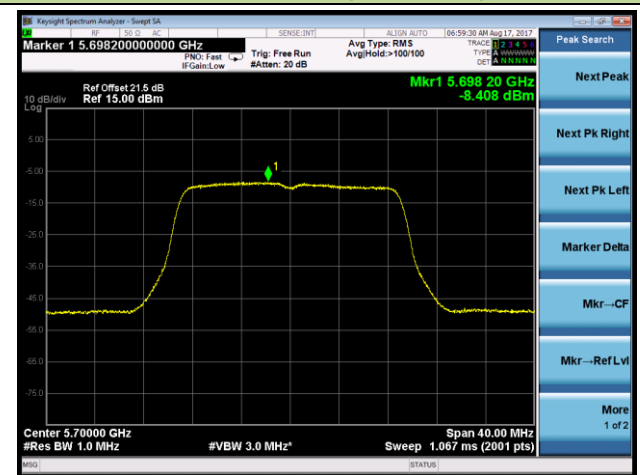

Channel 60 (5300MHz)

Channel 64 (5320MHz)

Channel 100 (5500MHz)

Channel 120 (5600MHz)

Channel 140 (5700MHz)

802.11n-HT20 Power Spectral Density - Ant 3 / Ant 0 + 1 + 2 + 3 (CDD Mode)

Channel 144 (5720MHz)

802.11n-HT40 Power Spectral Density - Ant 3 / Ant 0 + 1 + 2 + 3 (CDD Mode)

Channel 54 (5270MHz)

Channel 62 (5310MHz)

Channel 102 (5510MHz)

Channel 118 (5590MHz)

Channel 134 (5670MHz)

Channel 142 (5710MHz)

802.11ac-VHT20 Power Spectral Density - Ant 3 / Ant 0 + 1 + 2 + 3 (CDD Mode)