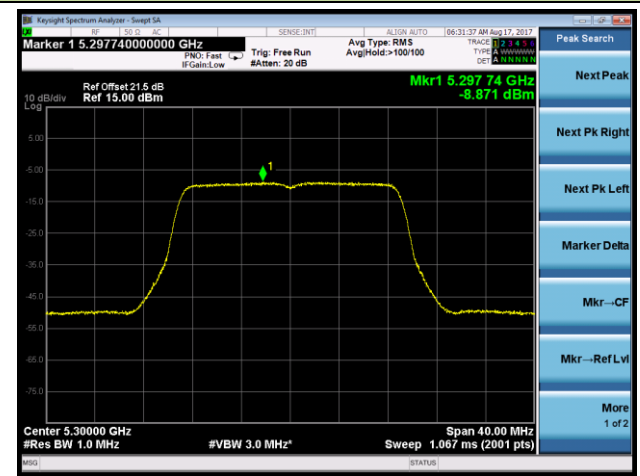

802.11ac-VHT80+80 Power Spectral Density - Ant 3 / Ant 2 + 3 (CDD Mode)

Channel 58 (5290MHz)

Channel 106 (5530MHz)

Channel 122 (5610MHz)

Channel 138 (5690MHz)

802.11ac-VHT80+80 Contiguous Power Spectral Density - Ant 3 / Ant 0 + 1 + 2 + 3 (CDD Mode)

Channel 58 5290MHz

Channel 122 5610MHz

802.11n-HT20 Power Spectral Density - Ant 0 / Ant 0 + 1 + 2 + 3 (Beam-Forming Mode)

Channel 52 (5260MHz)

Channel 60 (5300MHz)

Channel 64 (5320MHz)

Channel 100 (5500MHz)

Channel 120 (5600MHz)

Channel 140 (5700MHz)

802.11n-HT20 Power Spectral Density - Ant 0 / Ant 0 + 1 + 2 + 3 (Beam-Forming Mode)

Channel 144 (5720MHz)

802.11n-HT40 Power Spectral Density - Ant 0 / Ant 0 + 1 + 2 + 3 (Beam-Forming Mode)