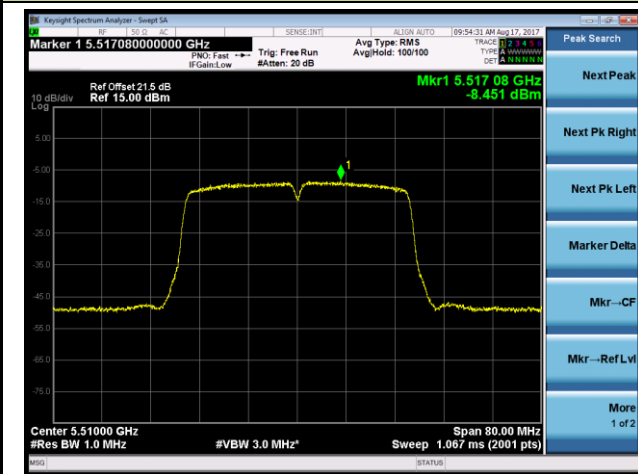

802.11ac-VHT40 Power Spectral Density - Ant 2 / Ant 0 + 1 + 2 + 3 (CDD Mode)

Channel 54 (5270MHz)

Channel 62 (5310MHz)

Channel 102 (5510MHz)

Channel 118 (5590MHz)

Channel 134 (5670MHz)

Channel 142 (5710MHz)

802.11ac-VHT80+80 Power Spectral Density - Ant 2 / Ant 2 + 3 (Ant 0 + 1 + 2 + 3) (CDD Mode)

Channel 58 (5290MHz)

Channel 106 (5530MHz)

Channel 122 (5610MHz)

Channel 138 (5690MHz)

802.11ac-VHT80+80 Power Spectral Density - Ant 2 / Ant 0 + 1 + 2 + 3 (CDD Mode)