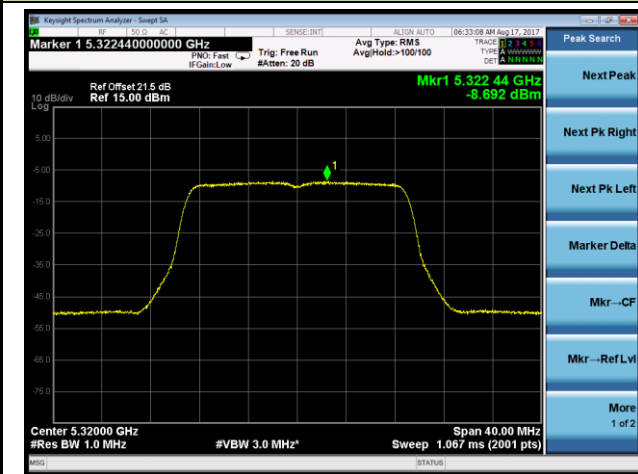

802.11ac-VHT80+80 Power Spectral Density - Ant 3 / Ant 2 + 3 (CDD Mode)

Channel 58 (5290MHz)

Channel 106 (5530MHz)

Channel 122 (5610MHz)

Channel 138 (5690MHz)

802.11ac-VHT80+80 Contiguous Power Spectral Density - Ant 3 / Ant 0 + 1 + 2 + 3 (CDD Mode)

Channel 58 5290MHz

Channel 122 5610MHz

802.11n-HT20 Power Spectral Density - Ant 0 / Ant 0 + 1 + 2 + 3 (Beam-Forming Mode)

Channel 52 (5260MHz)

Channel 60 (5300MHz)

Channel 64 (5320MHz)

Channel 100 (5500MHz)

Channel 120 (5600MHz)

Channel 140 (5700MHz)

802.11n-HT20 Power Spectral Density - Ant 0 / Ant 0 + 1 + 2 + 3 (Beam-Forming Mode)

Channel 144 (5720MHz)

802.11n-HT40 Power Spectral Density - Ant 0 / Ant 0 + 1 + 2 + 3 (Beam-Forming Mode)