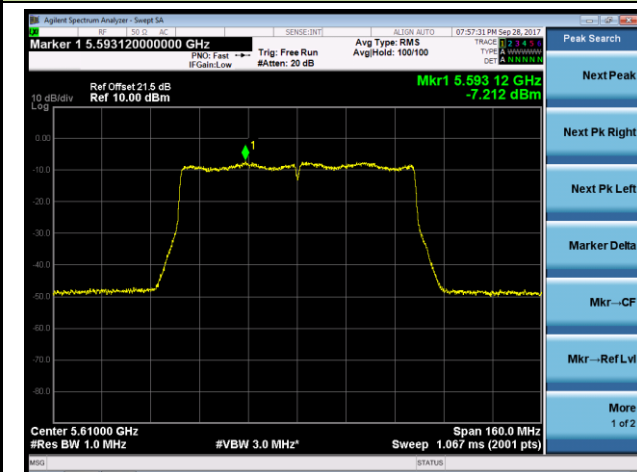

802.11ac-VHT80+80 Power Spectral Density - Ant 3 / Ant 2 + 3 (CDD Mode)

Channel 58 (5290MHz)

Channel 106 (5530MHz)

Channel 122 (5610MHz)

Channel 138 (5690MHz)

802.11ac-VHT80+80 Contiguous Power Spectral Density - Ant 3 / Ant 0 + 1 + 2 + 3 (CDD Mode)

Channel 58 5290MHz

Channel 122 5610MHz

802.11n-HT20 Power Spectral Density - Ant 0 / Ant 0 + 1 + 2 + 3 (Beam-Forming Mode)

Channel 52 (5260MHz)

Channel 60 (5300MHz)

Channel 64 (5320MHz)

Channel 100 (5500MHz)