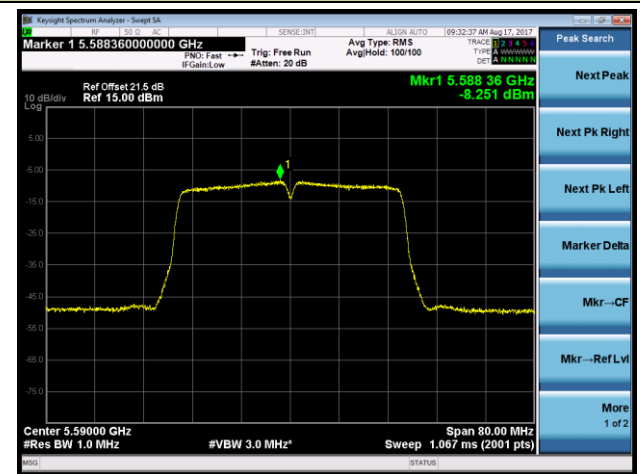

Channel 54 (5270MHz)

Channel 62 (5310MHz)

Channel 102 (5510MHz)

Channel 118 (5590MHz)

Channel 134 (5670MHz)

Channel 142 (5710MHz)

802.11ac-VHT20 Power Spectral Density - Ant 3 / Ant 0 + 1 + 2 + 3 (CDD Mode)