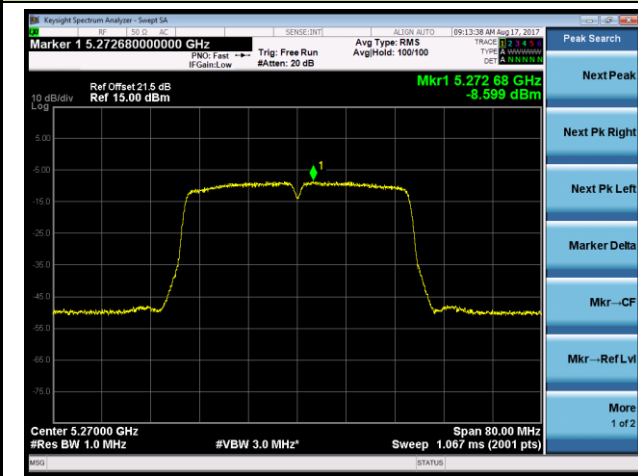

Channel 60 (5300MHz)

Channel 64 (5320MHz)

Channel 100 (5500MHz)

Channel 120 (5600MHz)

Channel 140 (5700MHz)

802.11n-HT20 Power Spectral Density - Ant 3 / Ant 0 + 1 + 2 + 3 (CDD Mode)

Channel 144 (5720MHz)

802.11n-HT40 Power Spectral Density - Ant 3 / Ant 0 + 1 + 2 + 3 (CDD Mode)

Channel 54 (5270MHz)

Channel 62 (5310MHz)

Channel 102 (5510MHz)

Channel 118 (5590MHz)

Channel 134 (5670MHz)

Channel 142 (5710MHz)

802.11ac-VHT20 Power Spectral Density - Ant 3 / Ant 0 + 1 + 2 + 3 (CDD Mode)