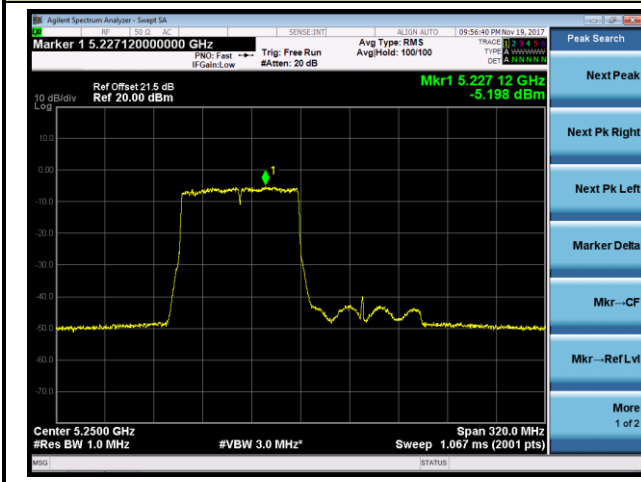

Channel 58 (5290MHz)

Channel 106 (5530MHz)

Channel 122 (5610MHz)

Channel 138 (5690MHz)

802.11ac-VHT80+80 Power Spectral Density - Ant 1 / Ant 0 + 1 (Ant 0 + 1 + 2 + 3) (CDD Mode)

Channel 58 (5290MHz)

Channel 106 (5530MHz)

Channel 122 (5610MHz)

Channel 138 (5690MHz)

802.11ac-VHT80+80 Power Spectral Density - Ant 1 / Ant 0 + 1 + 2 + 3 (CDD Mode)

Channel 42 5210MHz

Channel 106 5530MHz

802.11a Power Spectral Density - Ant 2 / Ant 0 + 1 + 2 + 3 (CDD Mode)