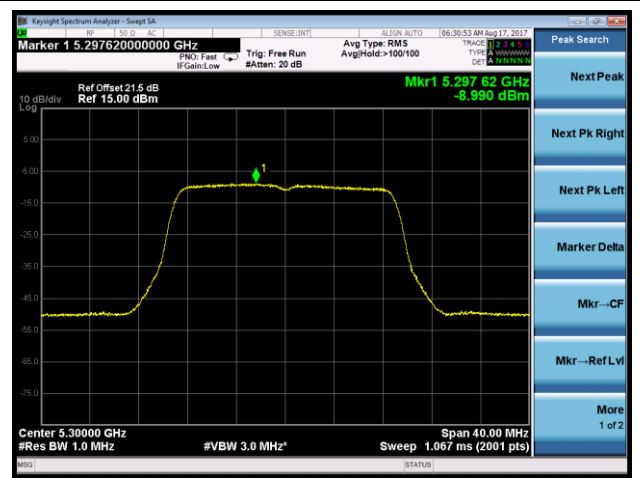

Channel 144 (5720MHz)

802.11n-HT20 Power Spectral Density - Ant 0 + 1 + 2 + 3 (CDD Mode)

Channel 52 (5260MHz)

Channel 60 (5300MHz)

Channel 64 (5320MHz)

Channel 100 (5500MHz)

Channel 120 (5600MHz)

Channel 140 (5700MHz)

802.11n-HT20 Power Spectral Density - Ant 1 / Ant 0 + 1 + 2 + 3 (CDD Mode)

Channel 144 (5720MHz)

802.11n-HT40 Power Spectral Density - Ant 1 / Ant 0 + 1 + 2 + 3 (CDD Mode)

Channel 54 (5270MHz)

Channel 62 (5310MHz)