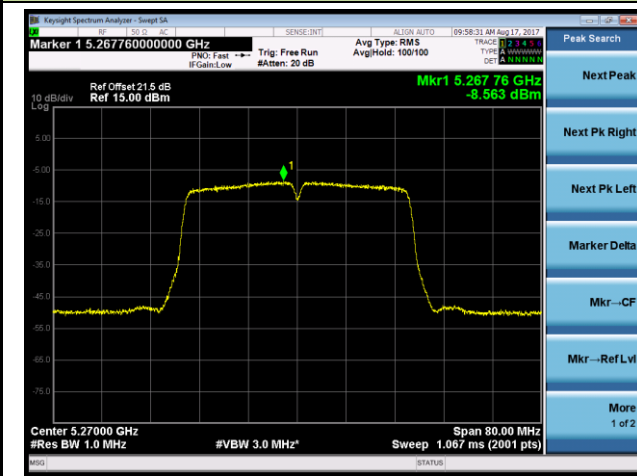

Channel 64 (5320MHz)

Channel 100 (5500MHz)

Channel 120 (5600MHz)

Channel 140 (5700MHz)

802.11ac-VHT20 Power Spectral Density - Ant 1 / Ant 0 + 1 + 2 + 3 (CDD Mode)

Channel 144 (5720MHz)

802.11ac-VHT40 Power Spectral Density - Ant 1 / Ant 0 + 1 + 2 + 3 (CDD Mode)

Channel 54 (5270MHz)

Channel 62 (5310MHz)

Channel 102 (5510MHz)

Channel 118 (5590MHz)

Channel 134 (5670MHz)

Channel 142 (5710MHz)

802.11ac-VHT80 Power Spectral Density - Ant 1 / Ant 0 + 1 + 2 + 3 (CDD Mode)