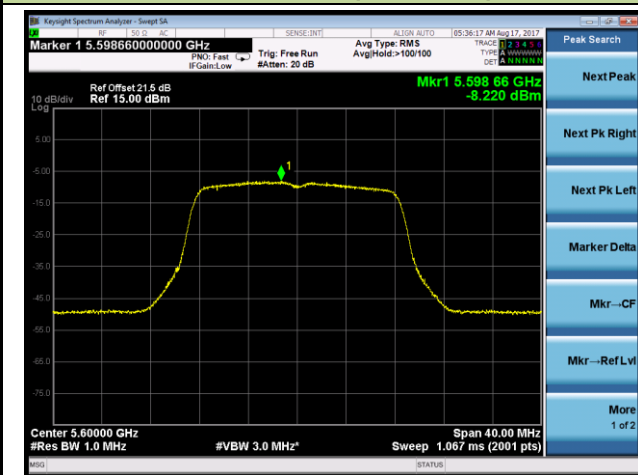

Channel 52 (5260MHz)

Channel 60 (5300MHz)

Channel 64 (5320MHz)

Channel 100 (5500MHz)

Channel 120 (5600MHz)

Channel 140 (5700MHz)

802.11a Power Spectral Density - Ant 2 / Ant 0 + 1 + 2 + 3 (CDD Mode)

Channel 144 (5720MHz)

802.11n-HT20 Power Spectral Density - Ant 2 / Ant 0 + 1 + 2 + 3 (CDD Mode)

Channel 52 (5260MHz)

Channel 60 (5300MHz)

Channel 64 (5320MHz)

Channel 100 (5500MHz)

Channel 120 (5600MHz)

Channel 140 (5700MHz)

802.11n-HT20 Power Spectral Density - Ant 2 / Ant 0 + 1 + 2 + 3 (CDD Mode)