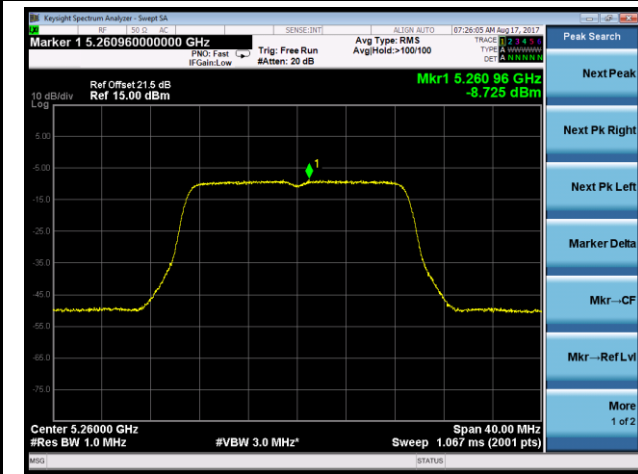

802.11n-HT20 Power Spectral Density - Ant 2 / Ant 0 + 1 + 2 + 3 (CDD Mode)

Channel 52 (5260MHz)

Channel 60 (5300MHz)

Channel 64 (5320MHz)

Channel 100 (5500MHz)

Channel 120 (5600MHz)

Channel 140 (5700MHz)

802.11n-HT20 Power Spectral Density - Ant 2 / Ant 0 + 1 + 2 + 3 (CDD Mode)

Channel 144 (5720MHz)

802.11n-HT40 Power Spectral Density - Ant 2 / Ant 0 + 1 + 2 + 3 (CDD Mode)

Channel 54 (5270MHz)

Channel 62 (5310MHz)

Channel 102 (5510MHz)

Channel 118 (5590MHz)

Channel 134 (5670MHz)

Channel 142 (5710MHz)

802.11ac-VHT20 Power Spectral Density - Ant 2 / Ant 0 + 1 + 2 + 3 (CDD Mode)

Channel 52 (5260MHz)

Channel 60 (5300MHz)

Channel 64 (5320MHz)

Channel 100 (5500MHz)

Channel 120 (5600MHz)

Channel 140 (5700MHz)

802.11ac-VHT20 Power Spectral Density - Ant 2 / Ant 0 + 1 + 2 + 3 (CDD Mode)

Channel 144 (5720MHz)