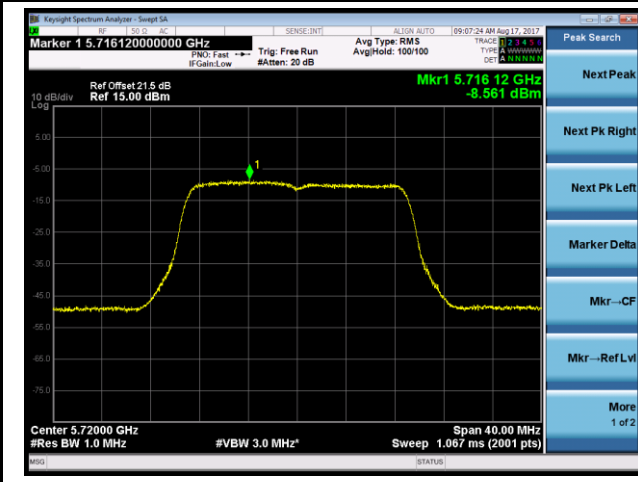

Channel 64 (5320MHz)

Channel 100 (5500MHz)

Channel 120 (5600MHz)

Channel 140 (5700MHz)

802.11ac-VHT20 Power Spectral Density - Ant 1 / Ant 0 + 1 + 2 + 3 (CDD Mode)

Channel 144 (5720MHz)

802.11ac-VHT40 Power Spectral Density - Ant 1 / Ant 0 + 1 + 2 + 3 (CDD Mode)

Channel 54 (5270MHz)

Channel 62 (5310MHz)

Channel 102 (5510MHz)

Channel 118 (5590MHz)

Channel 134 (5670MHz)

Channel 142 (5710MHz)

802.11ac-VHT80 Power Spectral Density - Ant 1 / Ant 0 + 1 + 2 + 3 (CDD Mode)