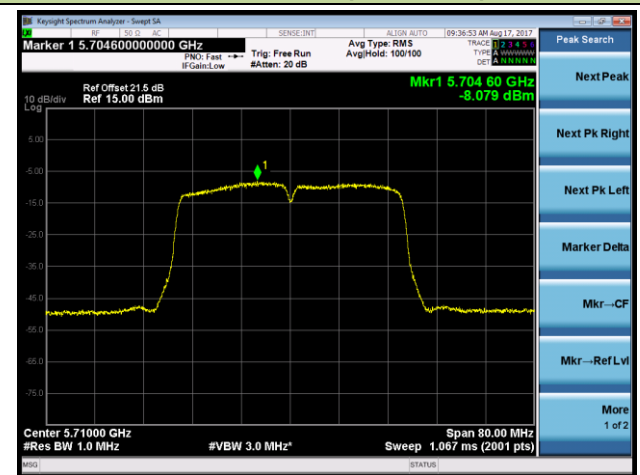

Channel 102 (5510MHz)

Channel 118 (5590MHz)

Channel 134 (5670MHz)

Channel 142 (5710MHz)

802.11ac-VHT20 Power Spectral Density - Ant 1 / Ant 0 + 1 + 2 + 3 (CDD Mode)

Channel 52 (5260MHz)

Channel 60 (5300MHz)

Channel 64 (5320MHz)

Channel 100 (5500MHz)

Channel 120 (5600MHz)

Channel 140 (5700MHz)

802.11ac-VHT20 Power Spectral Density - Ant 1 / Ant 0 + 1 + 2 + 3 (CDD Mode)

Channel 144 (5720MHz)

802.11ac-VHT40 Power Spectral Density - Ant 1 / Ant 0 + 1 + 2 + 3 (CDD Mode)