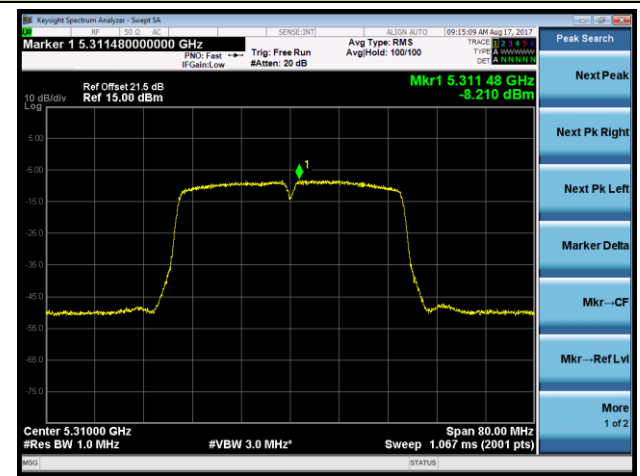

Channel 144 (5720MHz)

802.11n-HT40 Power Spectral Density - Ant 2 / Ant 0 + 1 + 2 + 3 (CDD Mode)

Channel 54 (5270MHz)

Channel 62 (5310MHz)

Channel 102 (5510MHz)

Channel 118 (5590MHz)

Channel 134 (5670MHz)

Channel 142 (5710MHz)

802.11ac-VHT20 Power Spectral Density - Ant 2 / Ant 0 + 1 + 2 + 3 (CDD Mode)

Channel 52 (5260MHz)

Channel 60 (5300MHz)

Channel 64 (5320MHz)

Channel 100 (5500MHz)

Channel 120 (5600MHz)

Channel 140 (5700MHz)

802.11ac-VHT20 Power Spectral Density - Ant 2 / Ant 0 + 1 + 2 + 3 (CDD Mode)

Channel 144 (5720MHz)