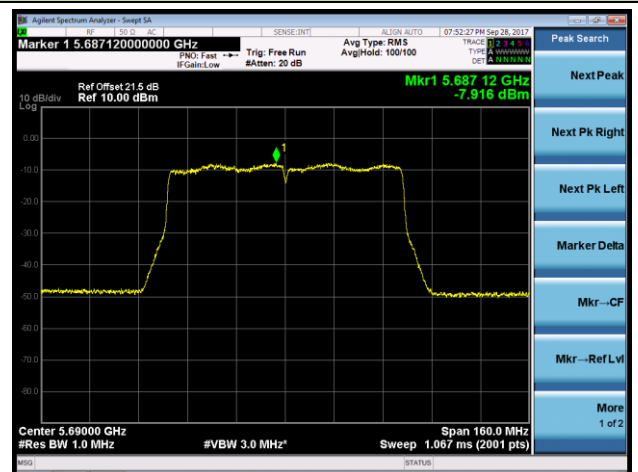

Channel 58 (5290MHz)

Channel 106 (5530MHz)

Channel 122 (5610MHz)

Channel 138 (5690MHz)

802.11ac-VHT80+80 Power Spectral Density - Ant 1 / Ant 0 + 1 (Ant 0 + 1 + 2 + 3) (CDD Mode)

Channel 58 (5290MHz)

Channel 106 (5530MHz)

Channel 122 (5610MHz)

Channel 138 (5690MHz)

802.11ac-VHT80+80 Power Spectral Density - Ant 1 / Ant 0 + 1 + 2 + 3 (CDD Mode)

Channel 42 5210MHz

Channel 106 5530MHz

802.11a Power Spectral Density - Ant 2 / Ant 0 + 1 + 2 + 3 (CDD Mode)