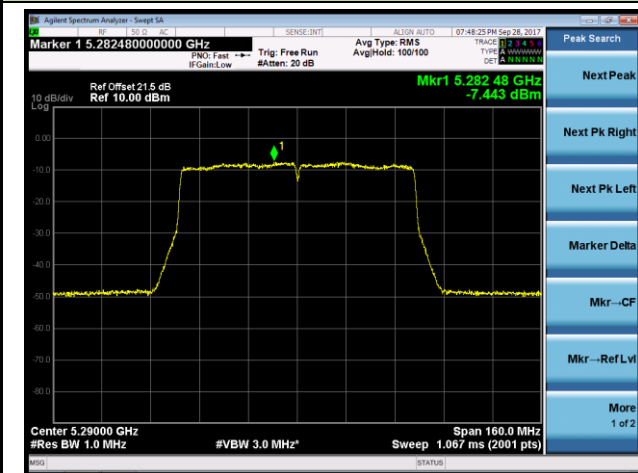

Channel 58 (5290MHz)

Channel 106 (5530MHz)

Channel 122 (5610MHz)

Channel 138 (5690MHz)

802.11ac-VHT80+80 Power Spectral Density - Ant 1 / Ant 0 + 1 (Ant 0 + 1 + 2 + 3) (CDD Mode)

Channel 58 (5290MHz)

Channel 106 (5530MHz)

Channel 122 (5610MHz)

Channel 138 (5690MHz)

802.11ac-VHT80+80 Power Spectral Density - Ant 1 / Ant 0 + 1 + 2 + 3 (CDD Mode)

Channel 42 5210MHz

Channel 106 5530MHz

802.11a Power Spectral Density - Ant 2 / Ant 0 + 1 + 2 + 3 (CDD Mode)