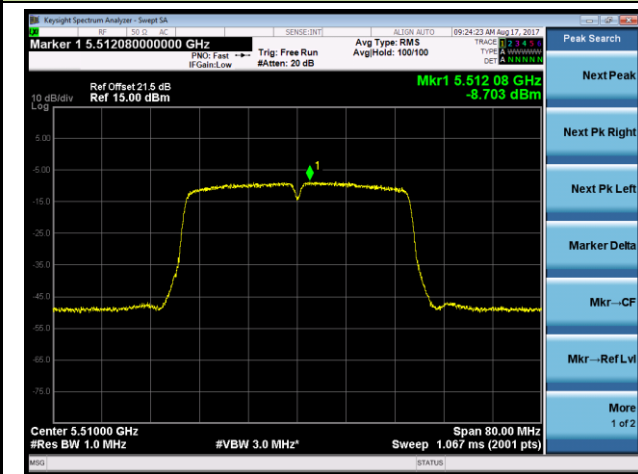

Channel 144 (5720MHz)

802.11n-HT40 Power Spectral Density - Ant 2 / Ant 0 + 1 + 2 + 3 (CDD Mode)

Channel 54 (5270MHz)

Channel 62 (5310MHz)

Channel 102 (5510MHz)

Channel 118 (5590MHz)

Channel 134 (5670MHz)

Channel 142 (5710MHz)

802.11ac-VHT20 Power Spectral Density - Ant 2 / Ant 0 + 1 + 2 + 3 (CDD Mode)

Channel 52 (5260MHz)

Channel 60 (5300MHz)

Channel 64 (5320MHz)

Channel 100 (5500MHz)

Channel 120 (5600MHz)

Channel 140 (5700MHz)

802.11ac-VHT20 Power Spectral Density - Ant 2 / Ant 0 + 1 + 2 + 3 (CDD Mode)

Channel 144 (5720MHz)