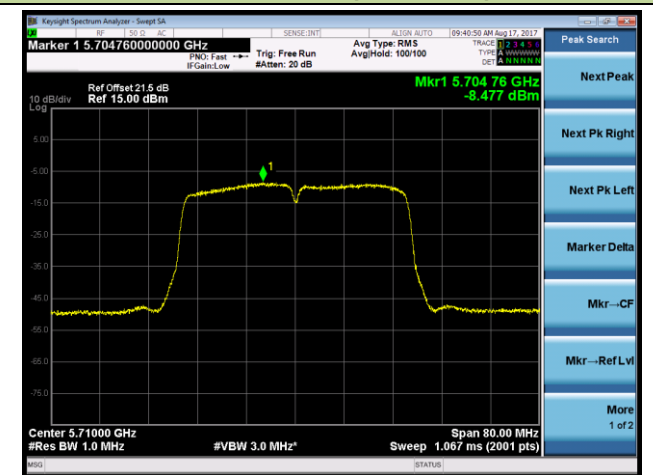

Channel 54 (5270MHz)

Channel 62 (5310MHz)

Channel 102 (5510MHz)

Channel 118 (5590MHz)

Channel 134 (5670MHz)

Channel 142 (5710MHz)

802.11ac-VHT80 Power Spectral Density - Ant 1 / Ant 0 + 1 + 2 + 3 (CDD Mode)

Channel 58 (5290MHz)

Channel 106 (5530MHz)

Channel 122 (5610MHz)

Channel 138 (5690MHz)

802.11ac-VHT80+80 Power Spectral Density - Ant 1 / Ant 0 + 1 (Ant 0 + 1 + 2 + 3) (CDD Mode)

Channel 58 (5290MHz)

Channel 106 (5530MHz)