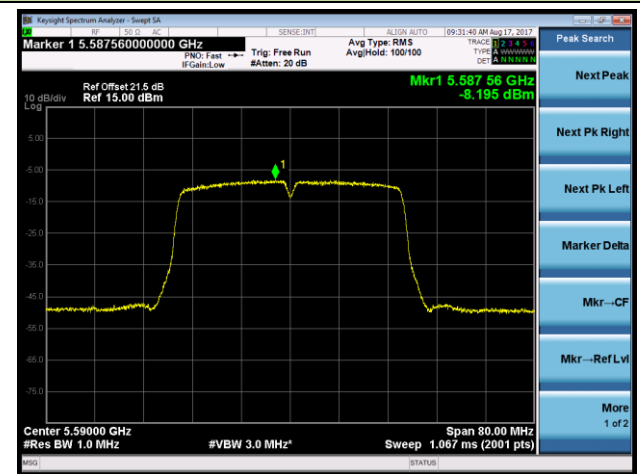

Channel 144 (5720MHz)

802.11n-HT40 Power Spectral Density - Ant 2 / Ant 0 + 1 + 2 + 3 (CDD Mode)

Channel 54 (5270MHz)

Channel 62 (5310MHz)

Channel 102 (5510MHz)

Channel 118 (5590MHz)

Channel 134 (5670MHz)

Channel 142 (5710MHz)

802.11ac-VHT20 Power Spectral Density - Ant 2 / Ant 0 + 1 + 2 + 3 (CDD Mode)

Channel 52 (5260MHz)

Channel 60 (5300MHz)

Channel 64 (5320MHz)

Channel 100 (5500MHz)

Channel 120 (5600MHz)

Channel 140 (5700MHz)

802.11ac-VHT20 Power Spectral Density - Ant 2 / Ant 0 + 1 + 2 + 3 (CDD Mode)