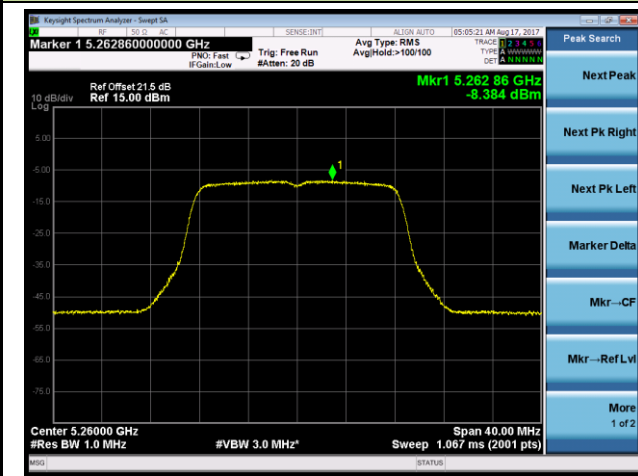

802.11a Power Spectral Density - Ant 1 / Ant 0 + 1 + 2 + 3 (CDD Mode)

Channel 52 (5260MHz)

Channel 60 (5300MHz)

Channel 64 (5320MHz)

Channel 100 (5500MHz)

Channel 120 (5600MHz)

Channel 140 (5700MHz)

802.11a Power Spectral Density - Ant 1 / Ant 0 + 1 + 2 + 3 (CDD Mode)

Channel 144 (5720MHz)

802.11n-HT20 Power Spectral Density - Ant 0 + 1 + 2 + 3 (CDD Mode)

Channel 52 (5260MHz)

Channel 60 (5300MHz)

Channel 64 (5320MHz)

Channel 100 (5500MHz)

Channel 120 (5600MHz)

Channel 140 (5700MHz)