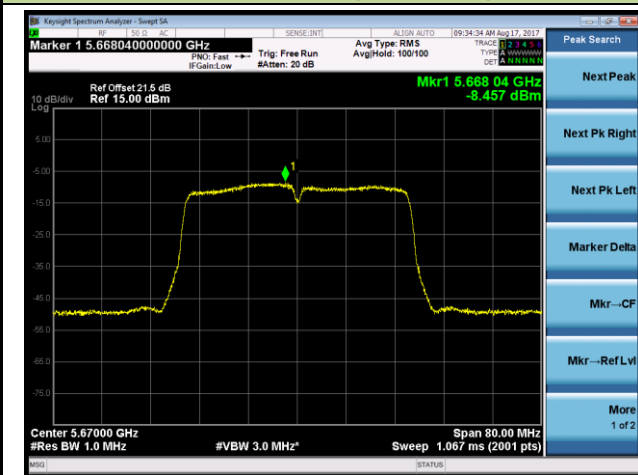

802.11n-HT20 Power Spectral Density - Ant 1 / Ant 0 + 1 + 2 + 3 (CDD Mode)

Channel 144 (5720MHz)

802.11n-HT40 Power Spectral Density - Ant 1 / Ant 0 + 1 + 2 + 3 (CDD Mode)

Channel 54 (5270MHz)

Channel 62 (5310MHz)

Channel 102 (5510MHz)

Channel 118 (5590MHz)

Channel 134 (5670MHz)

Channel 142 (5710MHz)

802.11ac-VHT20 Power Spectral Density - Ant 1 / Ant 0 + 1 + 2 + 3 (CDD Mode)

Channel 52 (5260MHz)

Channel 60 (5300MHz)