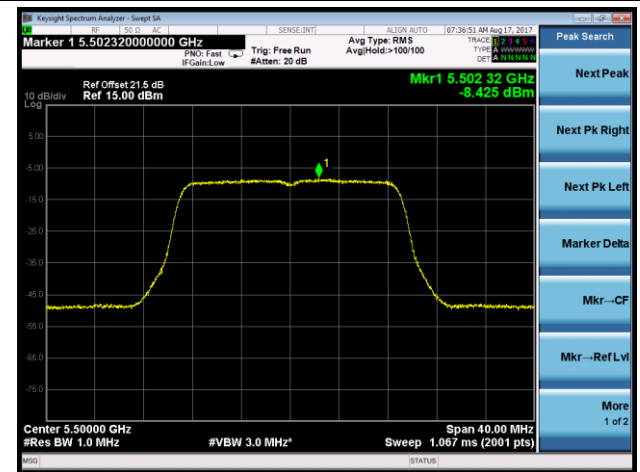

802.11ac-VHT20 Power Spectral Density - Ant 2 / Ant 0 + 1 + 2 + 3 (CDD Mode)

Channel 52 (5260MHz)

Channel 60 (5300MHz)

Channel 64 (5320MHz)

Channel 100 (5500MHz)

Channel 120 (5600MHz)

Channel 140 (5700MHz)

802.11ac-VHT20 Power Spectral Density - Ant 2 / Ant 0 + 1 + 2 + 3 (CDD Mode)

Channel 144 (5720MHz)