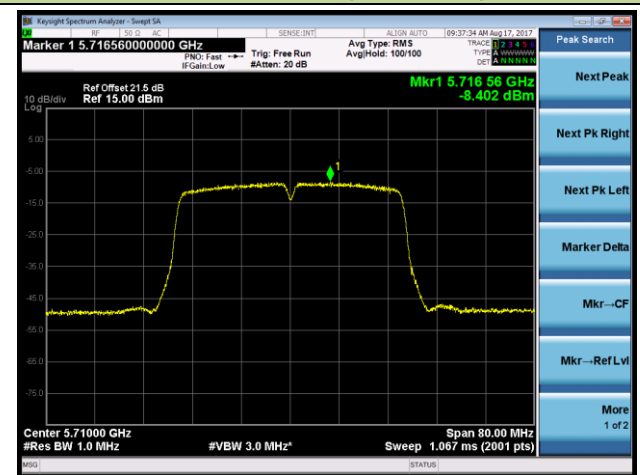

Channel 144 (5720MHz)

802.11n-HT40 Power Spectral Density - Ant 2 / Ant 0 + 1 + 2 + 3 (CDD Mode)

Channel 54 (5270MHz)

Channel 62 (5310MHz)

Channel 102 (5510MHz)

Channel 118 (5590MHz)

Channel 134 (5670MHz)

Channel 142 (5710MHz)

802.11ac-VHT20 Power Spectral Density - Ant 2 / Ant 0 + 1 + 2 + 3 (CDD Mode)

Channel 52 (5260MHz)

Channel 60 (5300MHz)

Channel 64 (5320MHz)

Channel 100 (5500MHz)

Channel 120 (5600MHz)

Channel 140 (5700MHz)

802.11ac-VHT20 Power Spectral Density - Ant 2 / Ant 0 + 1 + 2 + 3 (CDD Mode)