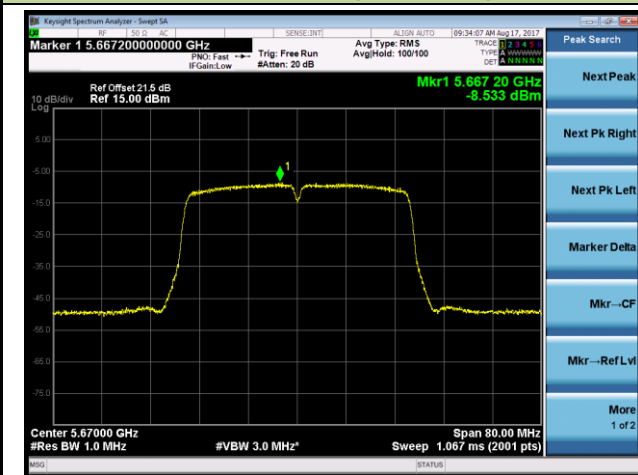

Channel 144 (5720MHz)

802.11n-HT40 Power Spectral Density - Ant 2 / Ant 0 + 1 + 2 + 3 (CDD Mode)

Channel 54 (5270MHz)

Channel 62 (5310MHz)

Channel 102 (5510MHz)

Channel 118 (5590MHz)

Channel 134 (5670MHz)

Channel 142 (5710MHz)

802.11ac-VHT20 Power Spectral Density - Ant 2 / Ant 0 + 1 + 2 + 3 (CDD Mode)

Channel 52 (5260MHz)

Channel 60 (5300MHz)

Channel 64 (5320MHz)

Channel 100 (5500MHz)

Channel 120 (5600MHz)

Channel 140 (5700MHz)

802.11ac-VHT20 Power Spectral Density - Ant 2 / Ant 0 + 1 + 2 + 3 (CDD Mode)

Channel 144 (5720MHz)