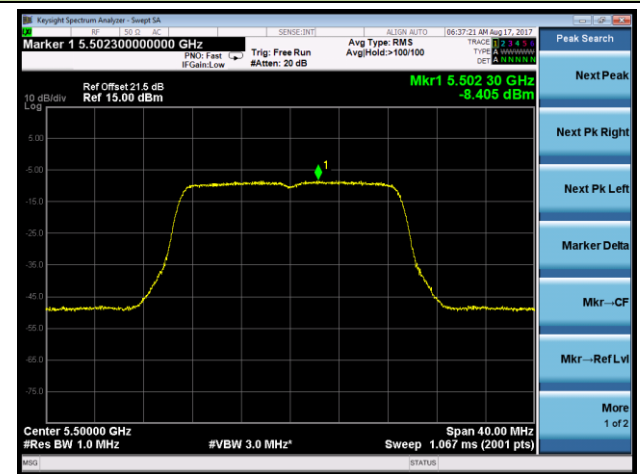

802.11n-HT20 Power Spectral Density - Ant 2 / Ant 0 + 1 + 2 + 3 (CDD Mode)

Channel 52 (5260MHz)

Channel 60 (5300MHz)

Channel 64 (5320MHz)

Channel 100 (5500MHz)

Channel 120 (5600MHz)

Channel 140 (5700MHz)

802.11n-HT20 Power Spectral Density - Ant 2 / Ant 0 + 1 + 2 + 3 (CDD Mode)