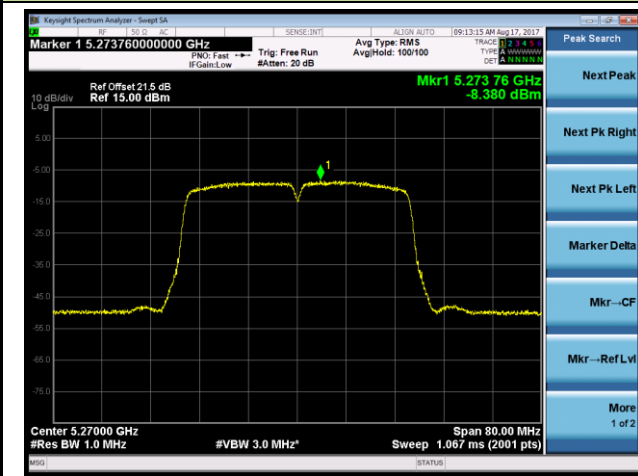

802.11n-HT40 Power Spectral Density - Ant 2 / Ant 0 + 1 + 2 + 3 (CDD Mode)

Channel 54 (5270MHz)