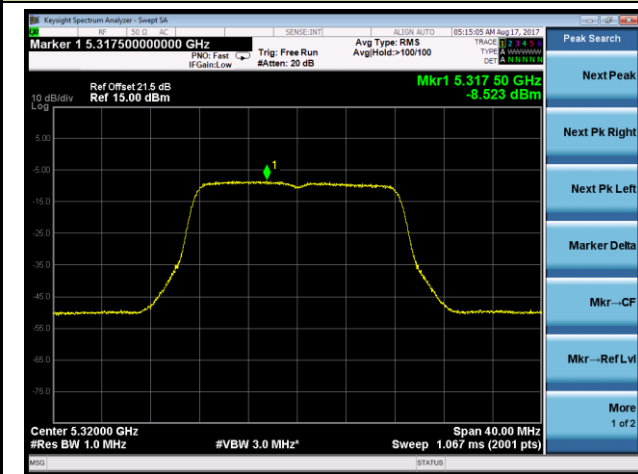

802.11a Power Spectral Density - Ant 1 / Ant 0 + 1 + 2 + 3 (CDD Mode)

Channel 52 (5260MHz)

Channel 60 (5300MHz)

Channel 64 (5320MHz)

Channel 100 (5500MHz)

Channel 120 (5600MHz)

Channel 140 (5700MHz)

802.11a Power Spectral Density - Ant 1 / Ant 0 + 1 + 2 + 3 (CDD Mode)

Channel 144 (5720MHz)

802.11n-HT20 Power Spectral Density - Ant 0 + 1 + 2 + 3 (CDD Mode)

Channel 52 (5260MHz)

Channel 60 (5300MHz)

Channel 64 (5320MHz)

Channel 100 (5500MHz)

Channel 120 (5600MHz)

Channel 140 (5700MHz)