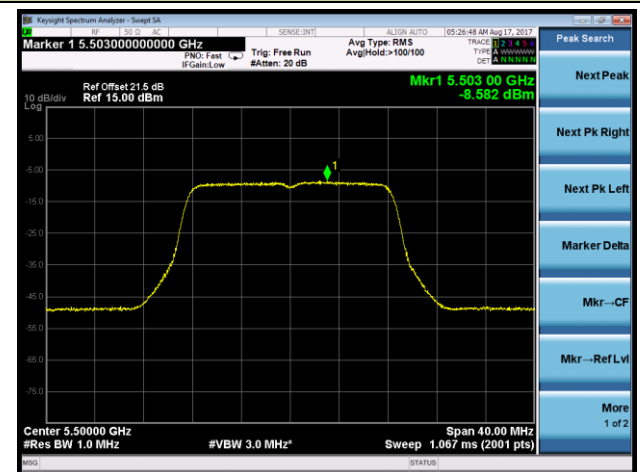

Channel 52 (5260MHz)

Channel 60 (5300MHz)

Channel 64 (5320MHz)

Channel 100 (5500MHz)

Channel 120 (5600MHz)

Channel 140 (5700MHz)

802.11a Power Spectral Density - Ant 2 / Ant 0 + 1 + 2 + 3 (CDD Mode)

Channel 144 (5720MHz)

802.11n-HT20 Power Spectral Density - Ant 2 / Ant 0 + 1 + 2 + 3 (CDD Mode)

Channel 52 (5260MHz)

Channel 60 (5300MHz)

Channel 64 (5320MHz)

Channel 100 (5500MHz)

Channel 120 (5600MHz)

Channel 140 (5700MHz)

802.11n-HT20 Power Spectral Density - Ant 2 / Ant 0 + 1 + 2 + 3 (CDD Mode)