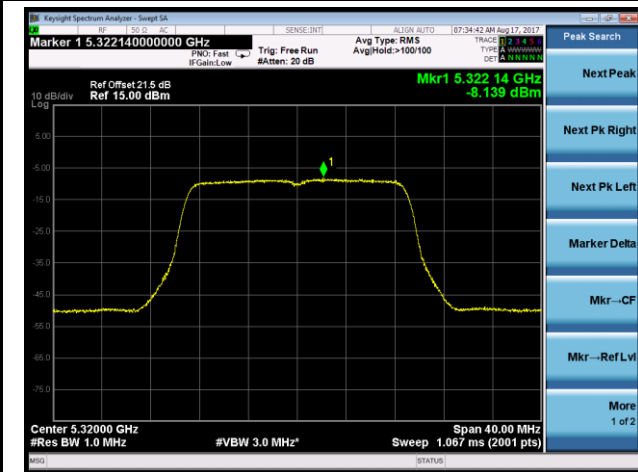

Channel 144 (5720MHz)

802.11n-HT40 Power Spectral Density - Ant 2 / Ant 0 + 1 + 2 + 3 (CDD Mode)

Channel 54 (5270MHz)

Channel 62 (5310MHz)

Channel 102 (5510MHz)

Channel 118 (5590MHz)

Channel 134 (5670MHz)

Channel 142 (5710MHz)

802.11ac-VHT20 Power Spectral Density - Ant 2 / Ant 0 + 1 + 2 + 3 (CDD Mode)

Channel 52 (5260MHz)

Channel 60 (5300MHz)

Channel 64 (5320MHz)

Channel 100 (5500MHz)

Channel 120 (5600MHz)

Channel 140 (5700MHz)

802.11ac-VHT20 Power Spectral Density - Ant 2 / Ant 0 + 1 + 2 + 3 (CDD Mode)

Channel 144 (5720MHz)