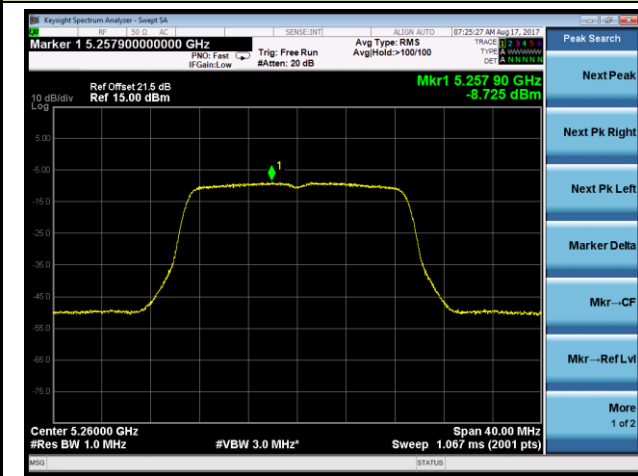

Channel 102 (5510MHz)

Channel 118 (5590MHz)

Channel 134 (5670MHz)

Channel 142 (5710MHz)

802.11ac-VHT20 Power Spectral Density - Ant 1 / Ant 0 + 1 + 2 + 3 (CDD Mode)

Channel 52 (5260MHz)

Channel 60 (5300MHz)

Channel 64 (5320MHz)

Channel 100 (5500MHz)

Channel 120 (5600MHz)

Channel 140 (5700MHz)

802.11ac-VHT20 Power Spectral Density - Ant 1 / Ant 0 + 1 + 2 + 3 (CDD Mode)

Channel 144 (5720MHz)

802.11ac-VHT40 Power Spectral Density - Ant 1 / Ant 0 + 1 + 2 + 3 (CDD Mode)