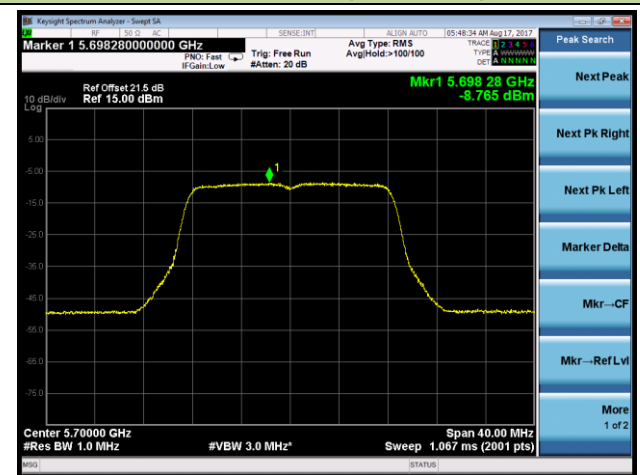

Channel 52 (5260MHz)

Channel 60 (5300MHz)

Channel 64 (5320MHz)

Channel 100 (5500MHz)

Channel 120 (5600MHz)

Channel 140 (5700MHz)

802.11a Power Spectral Density - Ant 2 / Ant 0 + 1 + 2 + 3 (CDD Mode)

Channel 144 (5720MHz)

802.11n-HT20 Power Spectral Density - Ant 2 / Ant 0 + 1 + 2 + 3 (CDD Mode)

Channel 52 (5260MHz)

Channel 60 (5300MHz)

Channel 64 (5320MHz)

Channel 100 (5500MHz)

Channel 120 (5600MHz)

Channel 140 (5700MHz)

802.11n-HT20 Power Spectral Density - Ant 2 / Ant 0 + 1 + 2 + 3 (CDD Mode)