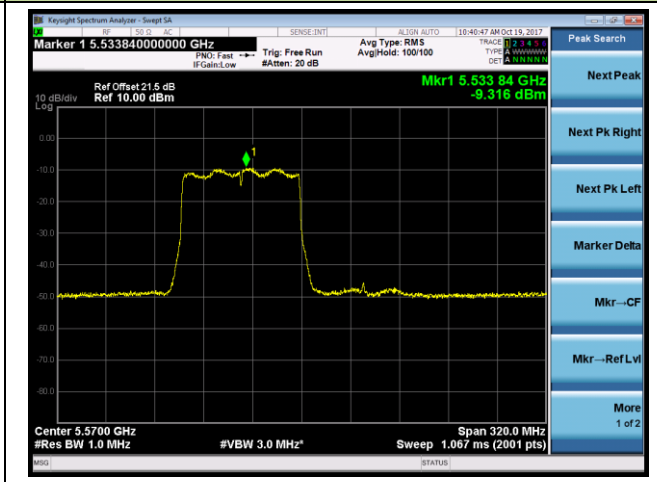

Channel 122 (5610MHz)

Channel 138 (5690MHz)

802.11ac-VHT80+80 Power Spectral Density - Ant 1 / Ant 0 + 1 + 2 + 3 (CDD Mode)

Channel 42 5210MHz

Channel 106 5530MHz

802.11a Power Spectral Density - Ant 2 / Ant 0 + 1 + 2 + 3 (CDD Mode)