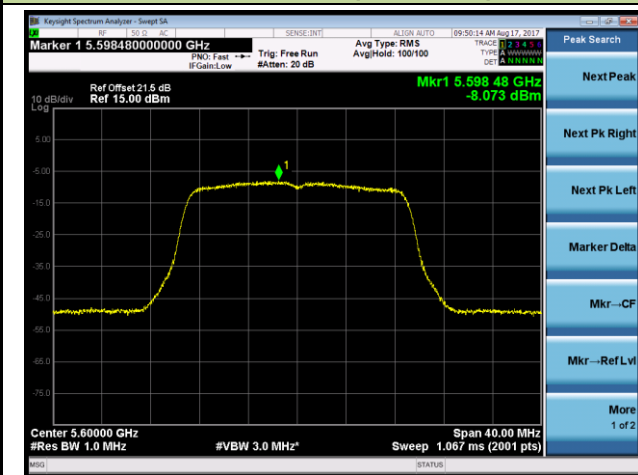

Channel 102 (5510MHz)

Channel 118 (5590MHz)

Channel 134 (5670MHz)

Channel 142 (5710MHz)

802.11ac-VHT20 Power Spectral Density - Ant 1 / Ant 0 + 1 + 2 + 3 (CDD Mode)

Channel 52 (5260MHz)

Channel 60 (5300MHz)

Channel 64 (5320MHz)

Channel 100 (5500MHz)

Channel 120 (5600MHz)

Channel 140 (5700MHz)

802.11ac-VHT20 Power Spectral Density - Ant 1 / Ant 0 + 1 + 2 + 3 (CDD Mode)

Channel 144 (5720MHz)

802.11ac-VHT40 Power Spectral Density - Ant 1 / Ant 0 + 1 + 2 + 3 (CDD Mode)