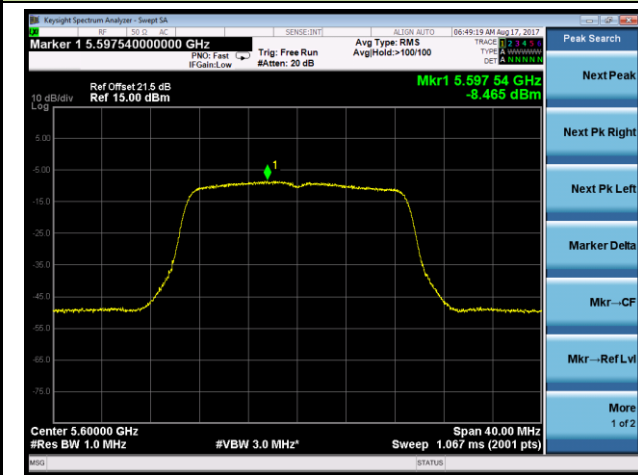

802.11a Power Spectral Density - Ant 1 / Ant 0 + 1 + 2 + 3 (CDD Mode)

Channel 52 (5260MHz)

Channel 60 (5300MHz)

Channel 64 (5320MHz)

Channel 100 (5500MHz)

Channel 120 (5600MHz)

Channel 140 (5700MHz)

802.11a Power Spectral Density - Ant 1 / Ant 0 + 1 + 2 + 3 (CDD Mode)

Channel 144 (5720MHz)

802.11n-HT20 Power Spectral Density - Ant 0 + 1 + 2 + 3 (CDD Mode)

Channel 52 (5260MHz)

Channel 60 (5300MHz)

Channel 64 (5320MHz)

Channel 100 (5500MHz)

Channel 120 (5600MHz)

Channel 140 (5700MHz)

802.11n-HT20 Power Spectral Density - Ant 1 / Ant 0 + 1 + 2 + 3 (CDD Mode)

Channel 144 (5720MHz)

802.11n-HT40 Power Spectral Density - Ant 1 / Ant 0 + 1 + 2 + 3 (CDD Mode)

Channel 54 (5270MHz)

Channel 62 (5310MHz)