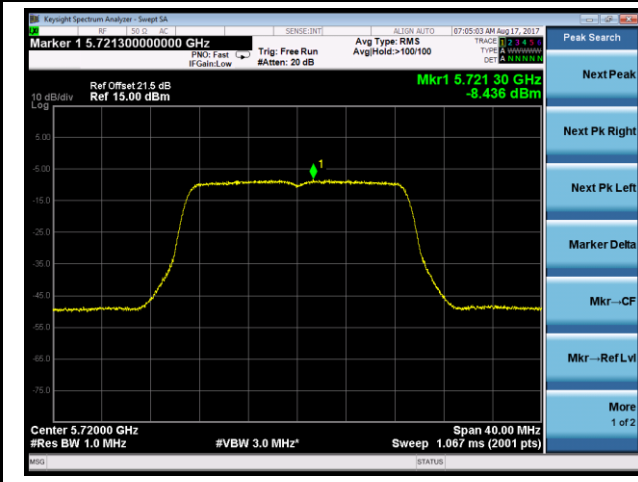

802.11n-HT20 Power Spectral Density - Ant 2 / Ant 0 + 1 + 2 + 3 (CDD Mode)

Channel 144 (5720MHz)