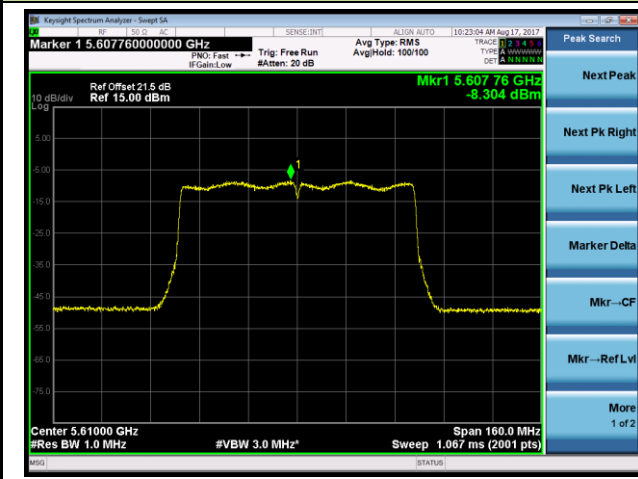

Channel 54 (5270MHz)

Channel 62 (5310MHz)

Channel 102 (5510MHz)

Channel 118 (5590MHz)

Channel 134 (5670MHz)

Channel 142 (5710MHz)

802.11ac-VHT80 Power Spectral Density - Ant 1 / Ant 0 + 1 + 2 + 3 (CDD Mode)

Channel 58 (5290MHz)

Channel 106 (5530MHz)

Channel 122 (5610MHz)

Channel 138 (5690MHz)

802.11ac-VHT80+80 Power Spectral Density - Ant 1 / Ant 0 + 1 (Ant 0 + 1 + 2 + 3) (CDD Mode)

Channel 58 (5290MHz)

Channel 106 (5530MHz)