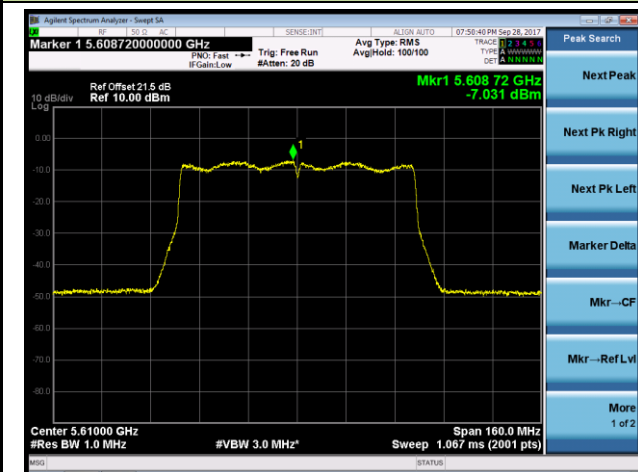

Channel 58 (5290MHz)

Channel 106 (5530MHz)

Channel 122 (5610MHz)

Channel 138 (5690MHz)

802.11ac-VHT80+80 Power Spectral Density - Ant 1 / Ant 0 + 1 (Ant 0 + 1 + 2 + 3) (CDD Mode)

Channel 58 (5290MHz)

Channel 106 (5530MHz)

Channel 122 (5610MHz)

Channel 138 (5690MHz)

802.11ac-VHT80+80 Power Spectral Density - Ant 1 / Ant 0 + 1 + 2 + 3 (CDD Mode)

Channel 42 5210MHz

Channel 106 5530MHz

802.11a Power Spectral Density - Ant 2 / Ant 0 + 1 + 2 + 3 (CDD Mode)