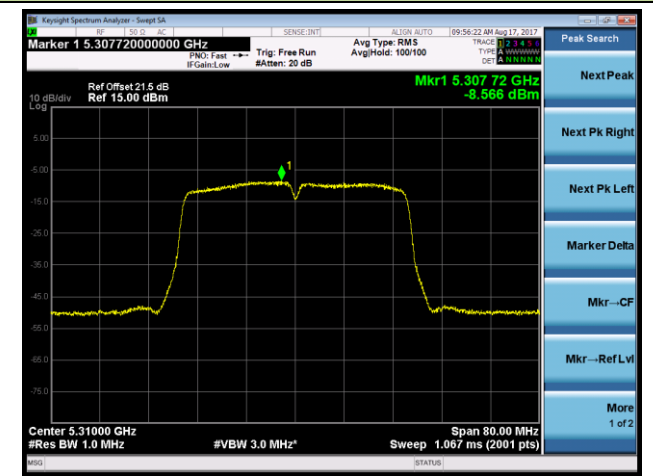

Channel 64 (5320MHz)

Channel 100 (5500MHz)

Channel 120 (5600MHz)

Channel 140 (5700MHz)

802.11ac-VHT20 Power Spectral Density - Ant 1 / Ant 0 + 1 + 2 + 3 (CDD Mode)

Channel 144 (5720MHz)

802.11ac-VHT40 Power Spectral Density - Ant 1 / Ant 0 + 1 + 2 + 3 (CDD Mode)

Channel 54 (5270MHz)

Channel 62 (5310MHz)

Channel 102 (5510MHz)

Channel 118 (5590MHz)

Channel 134 (5670MHz)

Channel 142 (5710MHz)

802.11ac-VHT80 Power Spectral Density - Ant 1 / Ant 0 + 1 + 2 + 3 (CDD Mode)