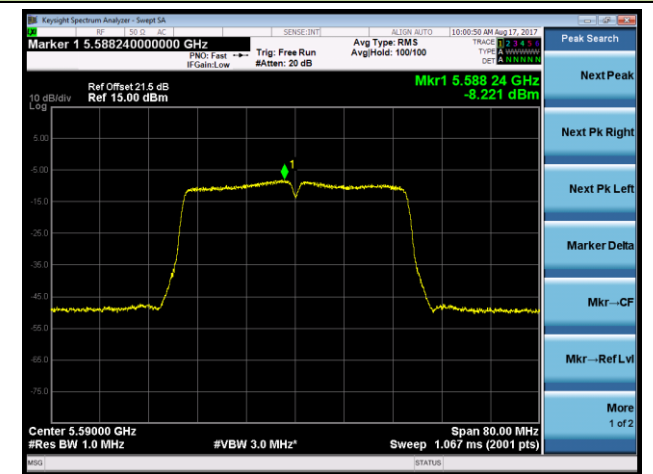

Channel 54 (5270MHz)

Channel 62 (5310MHz)

Channel 102 (5510MHz)

Channel 118 (5590MHz)

Channel 134 (5670MHz)

Channel 142 (5710MHz)

802.11ac-VHT80 Power Spectral Density - Ant 1 / Ant 0 + 1 + 2 + 3 (CDD Mode)

Channel 58 (5290MHz)

Channel 106 (5530MHz)

Channel 122 (5610MHz)

Channel 138 (5690MHz)

802.11ac-VHT80+80 Power Spectral Density - Ant 1 / Ant 0 + 1 (Ant 0 + 1 + 2 + 3) (CDD Mode)

Channel 58 (5290MHz)

Channel 106 (5530MHz)