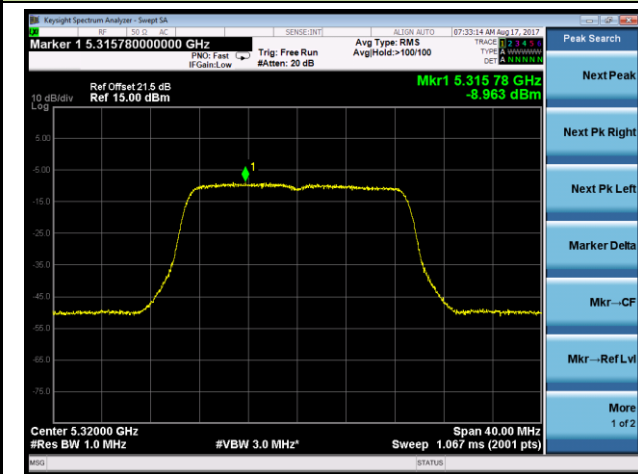

Channel 102 (5510MHz)

Channel 118 (5590MHz)

Channel 134 (5670MHz)

Channel 142 (5710MHz)

802.11ac-VHT20 Power Spectral Density - Ant 1 / Ant 0 + 1 + 2 + 3 (CDD Mode)

Channel 52 (5260MHz)

Channel 60 (5300MHz)

Channel 64 (5320MHz)

Channel 100 (5500MHz)

Channel 120 (5600MHz)

Channel 140 (5700MHz)

802.11ac-VHT20 Power Spectral Density - Ant 1 / Ant 0 + 1 + 2 + 3 (CDD Mode)

Channel 144 (5720MHz)

802.11ac-VHT40 Power Spectral Density - Ant 1 / Ant 0 + 1 + 2 + 3 (CDD Mode)