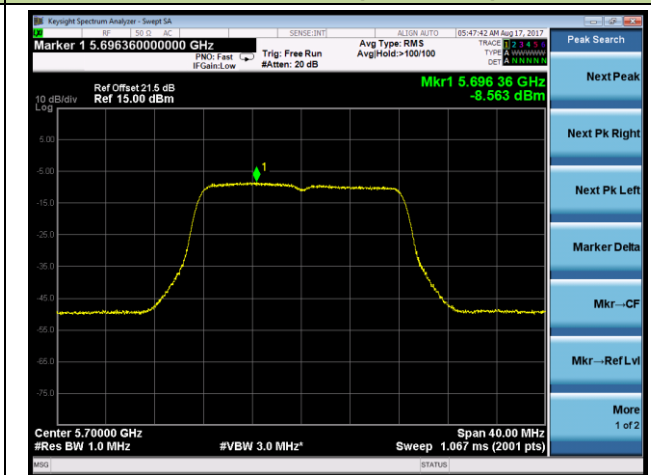

802.11a Power Spectral Density - Ant 1 / Ant 0 + 1 + 2 + 3 (CDD Mode)

Channel 52 (5260MHz)

Channel 60 (5300MHz)

Channel 64 (5320MHz)

Channel 100 (5500MHz)

Channel 120 (5600MHz)

Channel 140 (5700MHz)

802.11a Power Spectral Density - Ant 1 / Ant 0 + 1 + 2 + 3 (CDD Mode)

Channel 144 (5720MHz)

802.11n-HT20 Power Spectral Density - Ant 0 + 1 + 2 + 3 (CDD Mode)

Channel 52 (5260MHz)

Channel 60 (5300MHz)

Channel 64 (5320MHz)

Channel 100 (5500MHz)

Channel 120 (5600MHz)

Channel 140 (5700MHz)