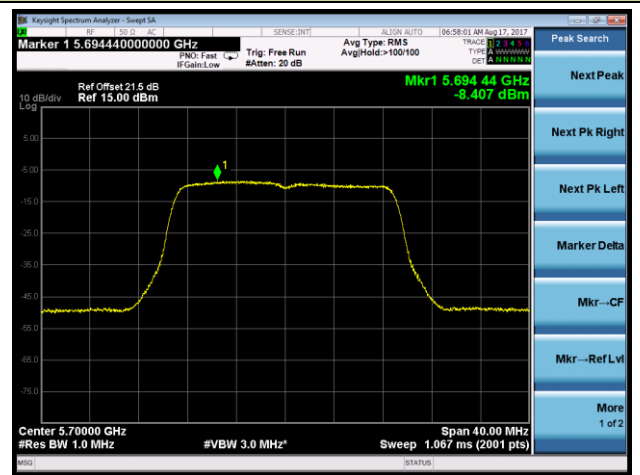

Channel 144 (5720MHz)

802.11n-HT20 Power Spectral Density - Ant 0 + 1 + 2 + 3 (CDD Mode)

Channel 52 (5260MHz)

Channel 60 (5300MHz)

Channel 64 (5320MHz)

Channel 100 (5500MHz)

Channel 120 (5600MHz)

Channel 140 (5700MHz)

802.11n-HT20 Power Spectral Density - Ant 1 / Ant 0 + 1 + 2 + 3 (CDD Mode)

Channel 144 (5720MHz)

802.11n-HT40 Power Spectral Density - Ant 1 / Ant 0 + 1 + 2 + 3 (CDD Mode)

Channel 54 (5270MHz)

Channel 62 (5310MHz)