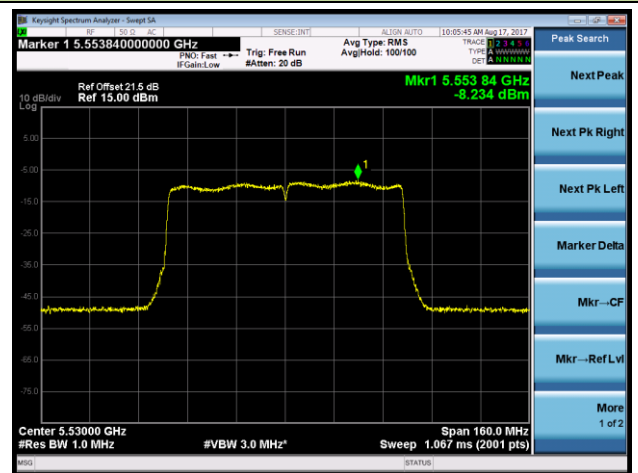

Channel 54 (5270MHz)

Channel 62 (5310MHz)

Channel 102 (5510MHz)

Channel 118 (5590MHz)

Channel 134 (5670MHz)

Channel 142 (5710MHz)

802.11ac-VHT80 Power Spectral Density - Ant 1 / Ant 0 + 1 + 2 + 3 (CDD Mode)

Channel 58 (5290MHz)

Channel 106 (5530MHz)

Channel 122 (5610MHz)

Channel 138 (5690MHz)

802.11ac-VHT80+80 Power Spectral Density - Ant 1 / Ant 0 + 1 (Ant 0 + 1 + 2 + 3) (CDD Mode)

Channel 58 (5290MHz)

Channel 106 (5530MHz)