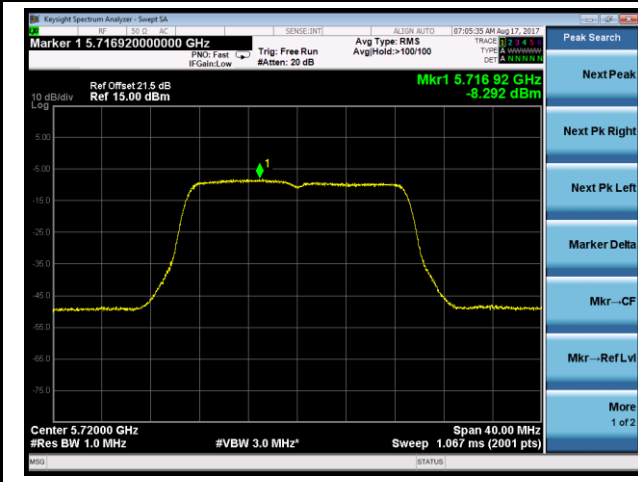

Channel 144 (5720MHz)

802.11n-HT20 Power Spectral Density - Ant 0 + 1 + 2 + 3 (CDD Mode)

Channel 52 (5260MHz)

Channel 60 (5300MHz)

Channel 64 (5320MHz)

Channel 100 (5500MHz)

Channel 120 (5600MHz)

Channel 140 (5700MHz)

802.11n-HT20 Power Spectral Density - Ant 1 / Ant 0 + 1 + 2 + 3 (CDD Mode)

Channel 144 (5720MHz)

802.11n-HT40 Power Spectral Density - Ant 1 / Ant 0 + 1 + 2 + 3 (CDD Mode)

Channel 54 (5270MHz)

Channel 62 (5310MHz)