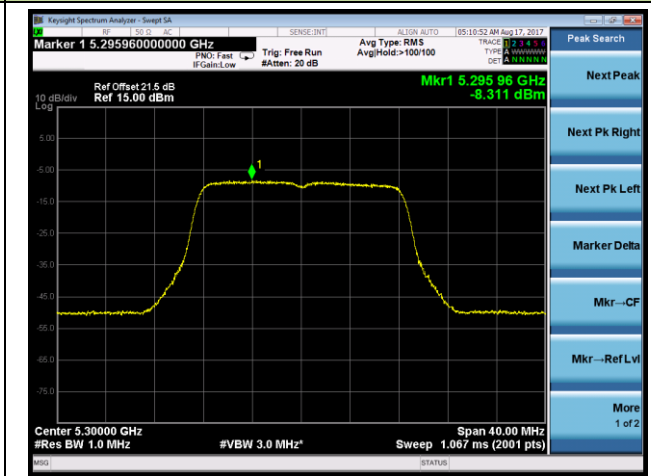

802.11a Power Spectral Density - Ant 1 / Ant 0 + 1 + 2 + 3 (CDD Mode)

Channel 52 (5260MHz)

Channel 60 (5300MHz)

Channel 64 (5320MHz)

Channel 100 (5500MHz)

Channel 120 (5600MHz)

Channel 140 (5700MHz)

802.11a Power Spectral Density - Ant 1 / Ant 0 + 1 + 2 + 3 (CDD Mode)

Channel 144 (5720MHz)

802.11n-HT20 Power Spectral Density - Ant 0 + 1 + 2 + 3 (CDD Mode)

Channel 52 (5260MHz)

Channel 60 (5300MHz)

Channel 64 (5320MHz)

Channel 100 (5500MHz)

Channel 120 (5600MHz)

Channel 140 (5700MHz)