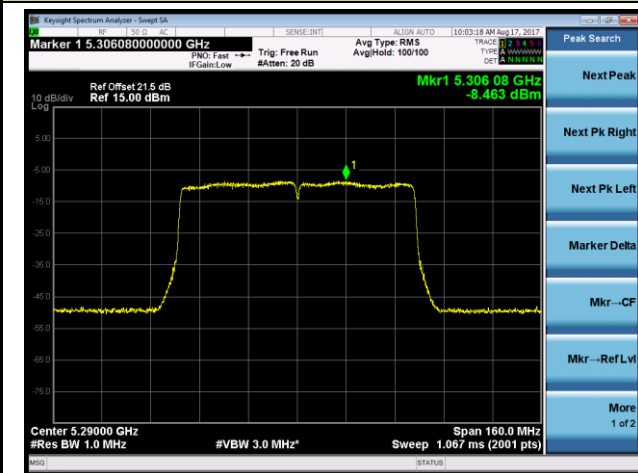

Channel 54 (5270MHz)

Channel 62 (5310MHz)

Channel 102 (5510MHz)

Channel 118 (5590MHz)

Channel 134 (5670MHz)

Channel 142 (5710MHz)

802.11ac-VHT80 Power Spectral Density - Ant 1 / Ant 0 + 1 + 2 + 3 (CDD Mode)

Channel 58 (5290MHz)

Channel 106 (5530MHz)

Channel 122 (5610MHz)

Channel 138 (5690MHz)

802.11ac-VHT80+80 Power Spectral Density - Ant 1 / Ant 0 + 1 (Ant 0 + 1 + 2 + 3) (CDD Mode)

Channel 58 (5290MHz)

Channel 106 (5530MHz)