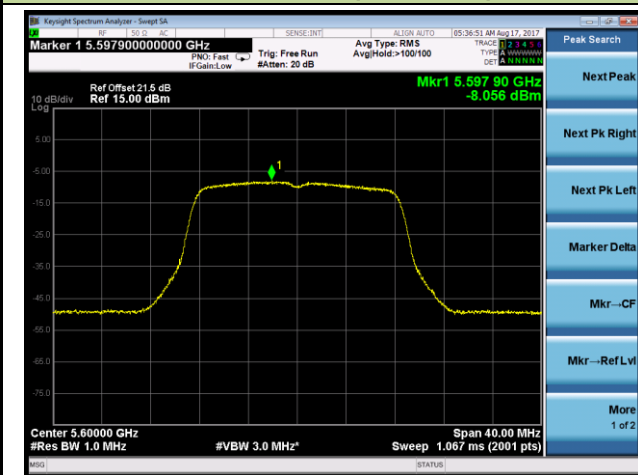

802.11a Power Spectral Density - Ant 1 / Ant 0 + 1 + 2 + 3 (CDD Mode)

Channel 52 (5260MHz)

Channel 60 (5300MHz)

Channel 64 (5320MHz)

Channel 100 (5500MHz)

Channel 120 (5600MHz)

Channel 140 (5700MHz)

802.11a Power Spectral Density - Ant 1 / Ant 0 + 1 + 2 + 3 (CDD Mode)

Channel 144 (5720MHz)

802.11n-HT20 Power Spectral Density - Ant 0 + 1 + 2 + 3 (CDD Mode)

Channel 52 (5260MHz)

Channel 60 (5300MHz)

Channel 64 (5320MHz)

Channel 100 (5500MHz)

Channel 120 (5600MHz)

Channel 140 (5700MHz)