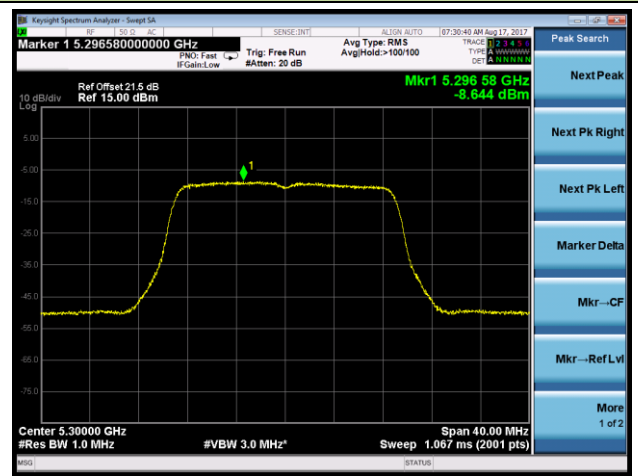

Channel 102 (5510MHz)

Channel 118 (5590MHz)

Channel 134 (5670MHz)

Channel 142 (5710MHz)

802.11ac-VHT20 Power Spectral Density - Ant 1 / Ant 0 + 1 + 2 + 3 (CDD Mode)

Channel 52 (5260MHz)

Channel 60 (5300MHz)

Channel 64 (5320MHz)

Channel 100 (5500MHz)

Channel 120 (5600MHz)

Channel 140 (5700MHz)

802.11ac-VHT20 Power Spectral Density - Ant 1 / Ant 0 + 1 + 2 + 3 (CDD Mode)

Channel 144 (5720MHz)

802.11ac-VHT40 Power Spectral Density - Ant 1 / Ant 0 + 1 + 2 + 3 (CDD Mode)