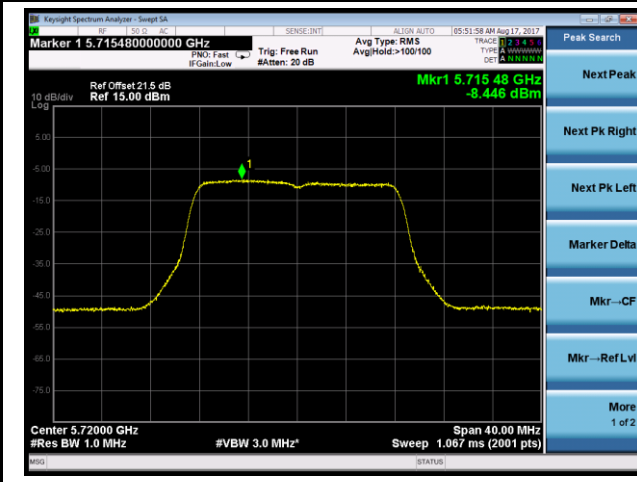

802.11a Power Spectral Density - Ant 1 / Ant 0 + 1 + 2 + 3 (CDD Mode)

Channel 52 (5260MHz)

Channel 60 (5300MHz)

Channel 64 (5320MHz)

Channel 100 (5500MHz)

Channel 120 (5600MHz)

Channel 140 (5700MHz)

802.11a Power Spectral Density - Ant 1 / Ant 0 + 1 + 2 + 3 (CDD Mode)

Channel 144 (5720MHz)

802.11n-HT20 Power Spectral Density - Ant 0 + 1 + 2 + 3 (CDD Mode)

Channel 52 (5260MHz)

Channel 60 (5300MHz)

Channel 64 (5320MHz)

Channel 100 (5500MHz)

Channel 120 (5600MHz)

Channel 140 (5700MHz)