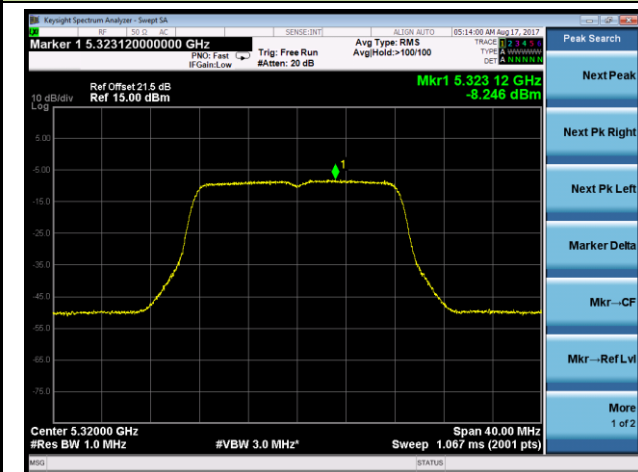

Channel 64 (5320MHz)