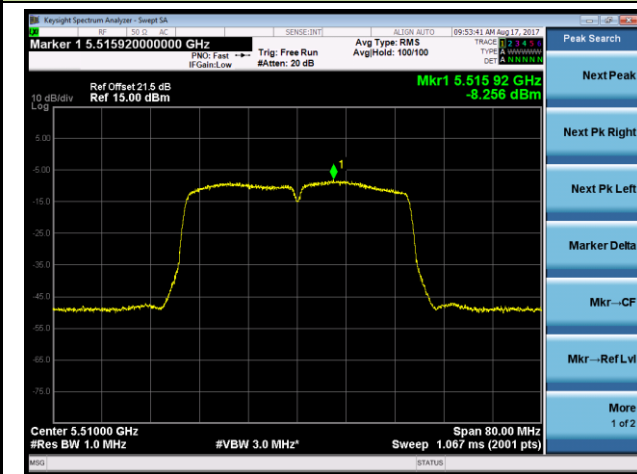

Channel 64 (5320MHz)

Channel 100 (5500MHz)

Channel 120 (5600MHz)

Channel 140 (5700MHz)

802.11ac-VHT20 Power Spectral Density - Ant 1 / Ant 0 + 1 + 2 + 3 (CDD Mode)

Channel 144 (5720MHz)

802.11ac-VHT40 Power Spectral Density - Ant 1 / Ant 0 + 1 + 2 + 3 (CDD Mode)

Channel 54 (5270MHz)

Channel 62 (5310MHz)

Channel 102 (5510MHz)

Channel 118 (5590MHz)

Channel 134 (5670MHz)

Channel 142 (5710MHz)

802.11ac-VHT80 Power Spectral Density - Ant 1 / Ant 0 + 1 + 2 + 3 (CDD Mode)