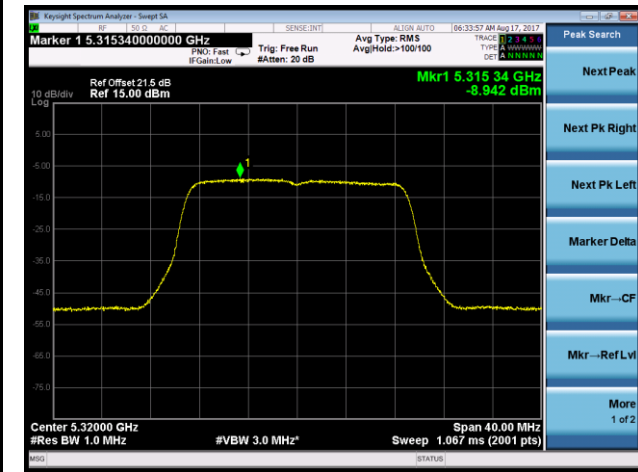

802.11a Power Spectral Density - Ant 1 / Ant 0 + 1 + 2 + 3 (CDD Mode)

Channel 52 (5260MHz)

Channel 60 (5300MHz)

Channel 64 (5320MHz)

Channel 100 (5500MHz)

Channel 120 (5600MHz)

Channel 140 (5700MHz)

802.11a Power Spectral Density - Ant 1 / Ant 0 + 1 + 2 + 3 (CDD Mode)

Channel 144 (5720MHz)

802.11n-HT20 Power Spectral Density - Ant 0 + 1 + 2 + 3 (CDD Mode)

Channel 52 (5260MHz)

Channel 60 (5300MHz)

Channel 64 (5320MHz)

Channel 100 (5500MHz)

Channel 120 (5600MHz)

Channel 140 (5700MHz)

802.11n-HT20 Power Spectral Density - Ant 1 / Ant 0 + 1 + 2 + 3 (CDD Mode)

Channel 144 (5720MHz)

802.11n-HT40 Power Spectral Density - Ant 1 / Ant 0 + 1 + 2 + 3 (CDD Mode)

Channel 54 (5270MHz)

Channel 62 (5310MHz)