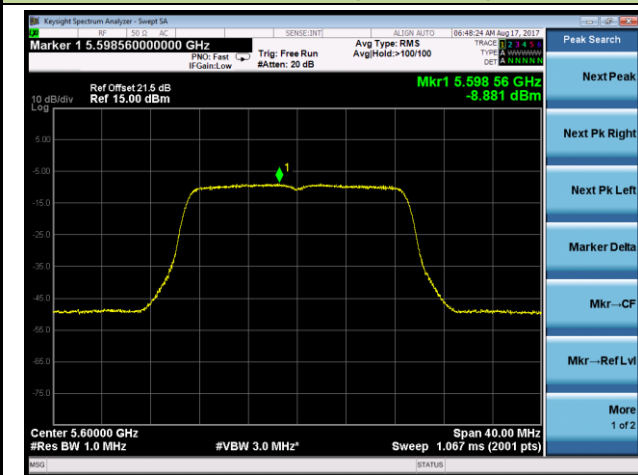

802.11n-HT20 Power Spectral Density - Ant 2 / Ant 0 + 1 + 2 + 3 (CDD Mode)

Channel 52 (5260MHz)

Channel 60 (5300MHz)

Channel 64 (5320MHz)

Channel 100 (5500MHz)

Channel 120 (5600MHz)

Channel 140 (5700MHz)

802.11n-HT20 Power Spectral Density - Ant 2 / Ant 0 + 1 + 2 + 3 (CDD Mode)