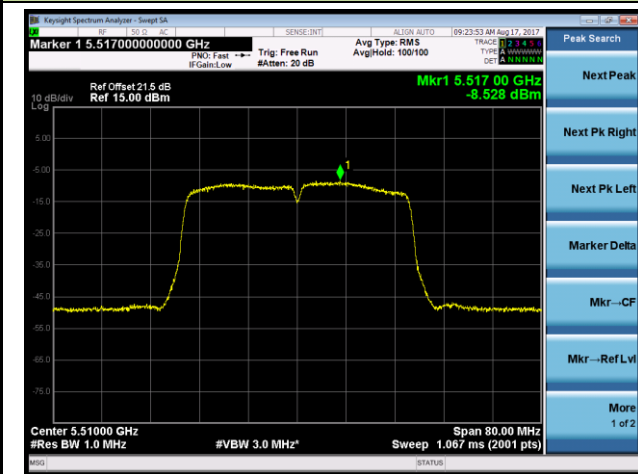

802.11n-HT20 Power Spectral Density - Ant 1 / Ant 0 + 1 + 2 + 3 (CDD Mode)

Channel 144 (5720MHz)

802.11n-HT40 Power Spectral Density - Ant 1 / Ant 0 + 1 + 2 + 3 (CDD Mode)

Channel 54 (5270MHz)

Channel 62 (5310MHz)

Channel 102 (5510MHz)

Channel 118 (5590MHz)

Channel 134 (5670MHz)

Channel 142 (5710MHz)

802.11ac-VHT20 Power Spectral Density - Ant 1 / Ant 0 + 1 + 2 + 3 (CDD Mode)

Channel 52 (5260MHz)

Channel 60 (5300MHz)