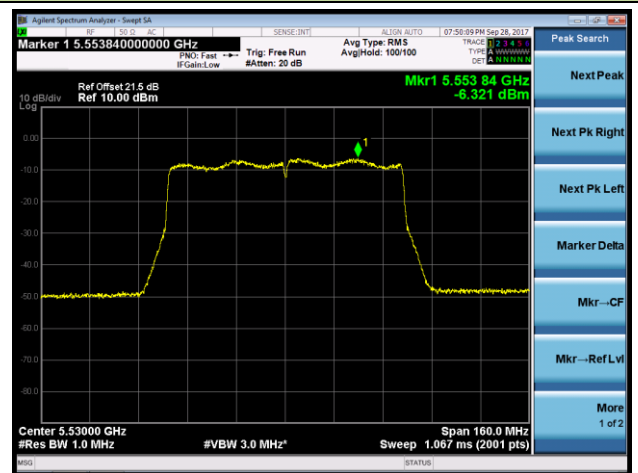

Channel 58 (5290MHz)

Channel 106 (5530MHz)

Channel 122 (5610MHz)

Channel 138 (5690MHz)

802.11ac-VHT80+80 Power Spectral Density - Ant 1 / Ant 0 + 1 (Ant 0 + 1 + 2 + 3) (CDD Mode)

Channel 58 (5290MHz)

Channel 106 (5530MHz)

Channel 122 (5610MHz)

Channel 138 (5690MHz)

802.11ac-VHT80+80 Power Spectral Density - Ant 1 / Ant 0 + 1 + 2 + 3 (CDD Mode)

Channel 42 5210MHz

Channel 106 5530MHz

802.11a Power Spectral Density - Ant 2 / Ant 0 + 1 + 2 + 3 (CDD Mode)