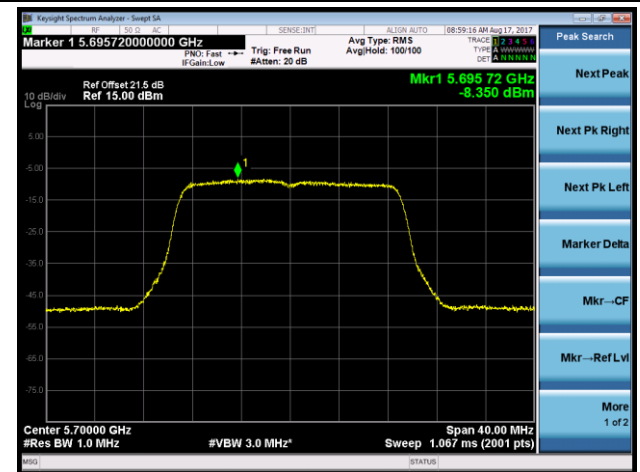

802.11ac-VHT20 Power Spectral Density - Ant 2 / Ant 0 + 1 + 2 + 3 (CDD Mode)

Channel 52 (5260MHz)

Channel 60 (5300MHz)

Channel 64 (5320MHz)

Channel 100 (5500MHz)

Channel 120 (5600MHz)

Channel 140 (5700MHz)

802.11ac-VHT20 Power Spectral Density - Ant 2 / Ant 0 + 1 + 2 + 3 (CDD Mode)

Channel 144 (5720MHz)