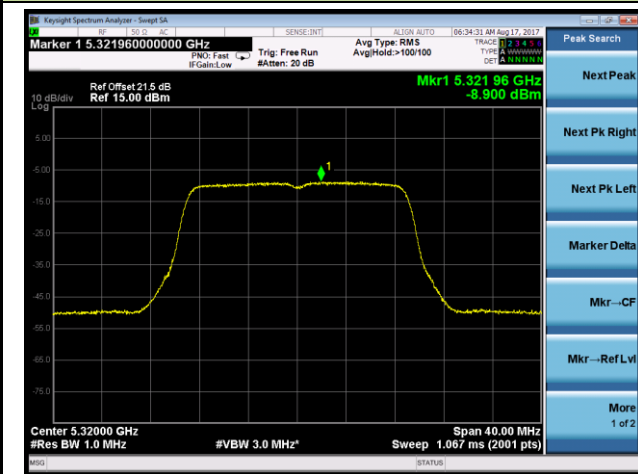

802.11n-HT20 Power Spectral Density - Ant 2 / Ant 0 + 1 + 2 + 3 (CDD Mode)

Channel 52 (5260MHz)

Channel 60 (5300MHz)

Channel 64 (5320MHz)

Channel 100 (5500MHz)

Channel 120 (5600MHz)

Channel 140 (5700MHz)

802.11n-HT20 Power Spectral Density - Ant 2 / Ant 0 + 1 + 2 + 3 (CDD Mode)

Channel 144 (5720MHz)

802.11n-HT40 Power Spectral Density - Ant 2 / Ant 0 + 1 + 2 + 3 (CDD Mode)

Channel 54 (5270MHz)

Channel 62 (5310MHz)

Channel 102 (5510MHz)

Channel 118 (5590MHz)

Channel 134 (5670MHz)

Channel 142 (5710MHz)