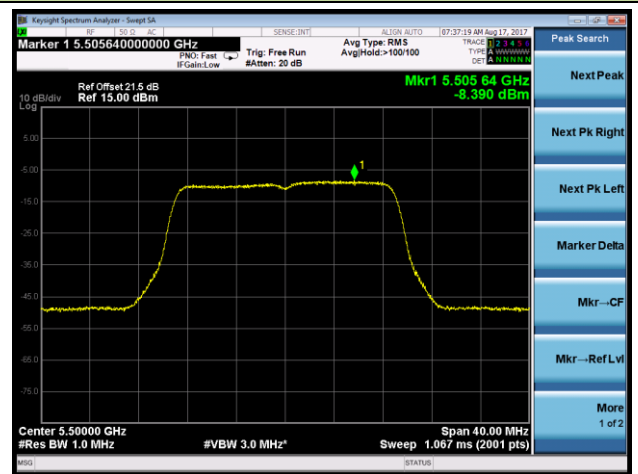

Channel 102 (5510MHz)

Channel 118 (5590MHz)

Channel 134 (5670MHz)

Channel 142 (5710MHz)

802.11ac-VHT20 Power Spectral Density - Ant 1 / Ant 0 + 1 + 2 + 3 (CDD Mode)

Channel 52 (5260MHz)

Channel 60 (5300MHz)

Channel 64 (5320MHz)

Channel 100 (5500MHz)

Channel 120 (5600MHz)

Channel 140 (5700MHz)

802.11ac-VHT20 Power Spectral Density - Ant 1 / Ant 0 + 1 + 2 + 3 (CDD Mode)

Channel 144 (5720MHz)

802.11ac-VHT40 Power Spectral Density - Ant 1 / Ant 0 + 1 + 2 + 3 (CDD Mode)