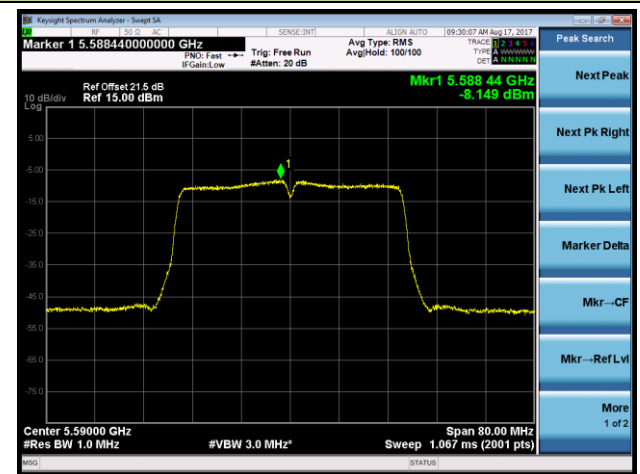

802.11n-HT20 Power Spectral Density - Ant 1 / Ant 0 + 1 + 2 + 3 (CDD Mode)

Channel 144 (5720MHz)

802.11n-HT40 Power Spectral Density - Ant 1 / Ant 0 + 1 + 2 + 3 (CDD Mode)

Channel 54 (5270MHz)

Channel 62 (5310MHz)

Channel 102 (5510MHz)

Channel 118 (5590MHz)

Channel 134 (5670MHz)

Channel 142 (5710MHz)

802.11ac-VHT20 Power Spectral Density - Ant 1 / Ant 0 + 1 + 2 + 3 (CDD Mode)

Channel 52 (5260MHz)

Channel 60 (5300MHz)