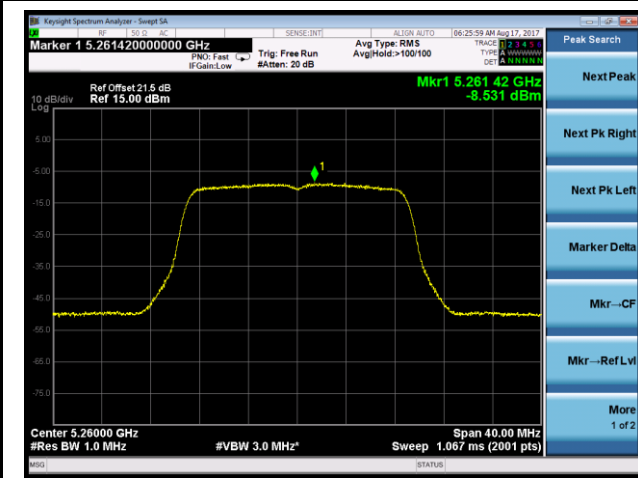

802.11a Power Spectral Density - Ant 1 / Ant 0 + 1 + 2 + 3 (CDD Mode)

Channel 52 (5260MHz)

Channel 60 (5300MHz)

Channel 64 (5320MHz)

Channel 100 (5500MHz)

Channel 120 (5600MHz)

Channel 140 (5700MHz)

802.11a Power Spectral Density - Ant 1 / Ant 0 + 1 + 2 + 3 (CDD Mode)

Channel 144 (5720MHz)

802.11n-HT20 Power Spectral Density - Ant 0 + 1 + 2 + 3 (CDD Mode)

Channel 52 (5260MHz)

Channel 60 (5300MHz)

Channel 64 (5320MHz)

Channel 100 (5500MHz)

Channel 120 (5600MHz)

Channel 140 (5700MHz)