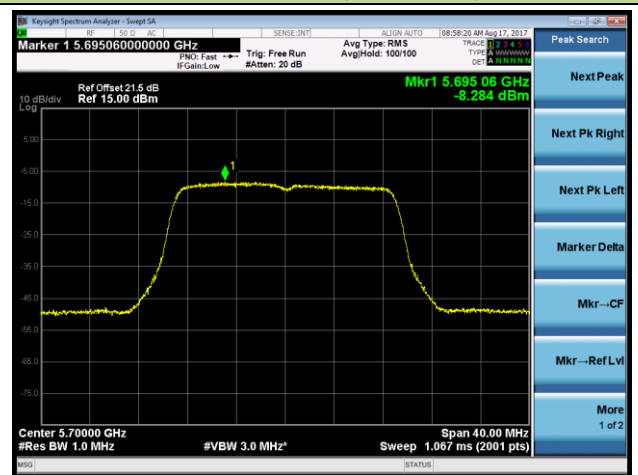

Channel 64 (5320MHz)

Channel 100 (5500MHz)

Channel 120 (5600MHz)

Channel 140 (5700MHz)

802.11ac-VHT20 Power Spectral Density - Ant 1 / Ant 0 + 1 + 2 + 3 (CDD Mode)

Channel 144 (5720MHz)

802.11ac-VHT40 Power Spectral Density - Ant 1 / Ant 0 + 1 + 2 + 3 (CDD Mode)