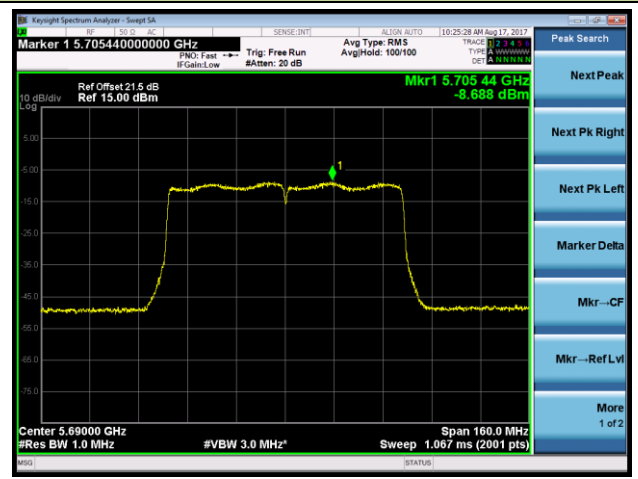

Channel 58 (5290MHz)

Channel 106 (5530MHz)

Channel 122 (5610MHz)

Channel 138 (5690MHz)

802.11ac-VHT80+80 Power Spectral Density - Ant 1 / Ant 0 + 1 (Ant 0 + 1 + 2 + 3) (CDD Mode)

Channel 58 (5290MHz)

Channel 106 (5530MHz)