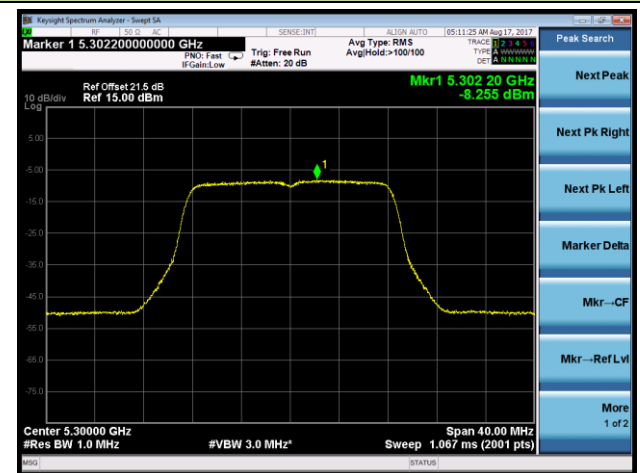

Channel 60 (5300MHz)