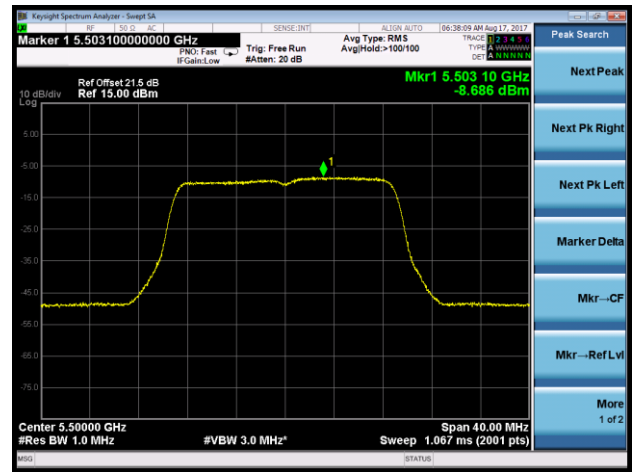

Channel 144 (5720MHz)

802.11n-HT20 Power Spectral Density - Ant 0 + 1 + 2 + 3 (CDD Mode)

Channel 52 (5260MHz)

Channel 60 (5300MHz)

Channel 64 (5320MHz)

Channel 100 (5500MHz)

Channel 120 (5600MHz)

Channel 140 (5700MHz)

802.11n-HT20 Power Spectral Density - Ant 1 / Ant 0 + 1 + 2 + 3 (CDD Mode)

Channel 144 (5720MHz)

802.11n-HT40 Power Spectral Density - Ant 1 / Ant 0 + 1 + 2 + 3 (CDD Mode)

Channel 54 (5270MHz)

Channel 62 (5310MHz)