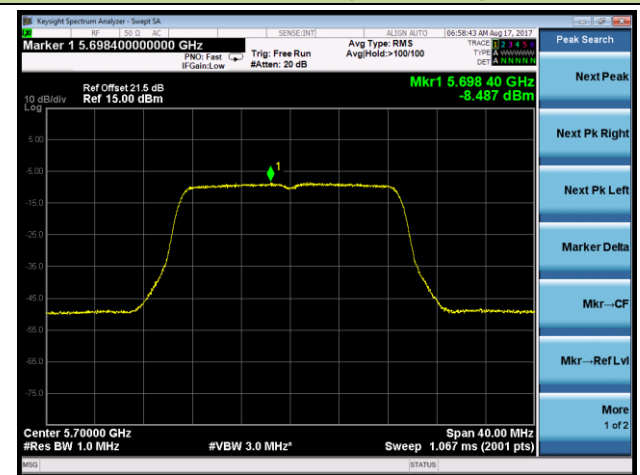

802.11n-HT20 Power Spectral Density - Ant 2 / Ant 0 + 1 + 2 + 3 (CDD Mode)

Channel 52 (5260MHz)

Channel 60 (5300MHz)

Channel 64 (5320MHz)

Channel 100 (5500MHz)

Channel 120 (5600MHz)

Channel 140 (5700MHz)

802.11n-HT20 Power Spectral Density - Ant 2 / Ant 0 + 1 + 2 + 3 (CDD Mode)