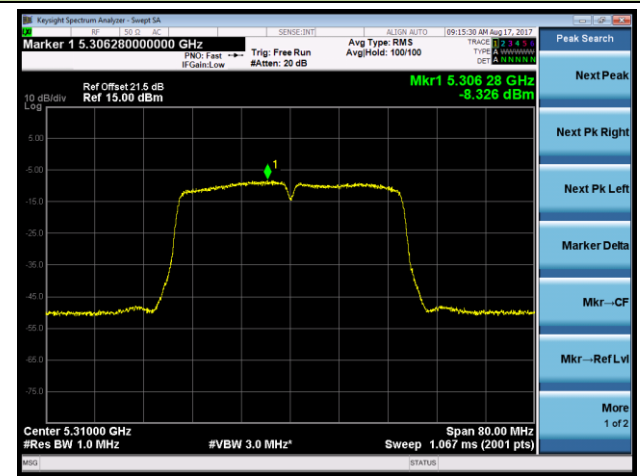

802.11n-HT20 Power Spectral Density - Ant 1 / Ant 0 + 1 + 2 + 3 (CDD Mode)

Channel 144 (5720MHz)

802.11n-HT40 Power Spectral Density - Ant 1 / Ant 0 + 1 + 2 + 3 (CDD Mode)

Channel 54 (5270MHz)

Channel 62 (5310MHz)

Channel 102 (5510MHz)

Channel 118 (5590MHz)

Channel 134 (5670MHz)

Channel 142 (5710MHz)

802.11ac-VHT20 Power Spectral Density - Ant 1 / Ant 0 + 1 + 2 + 3 (CDD Mode)

Channel 52 (5260MHz)

Channel 60 (5300MHz)