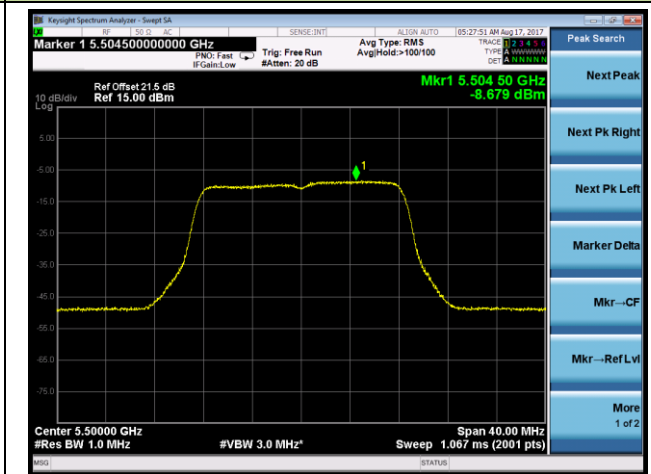

802.11a Power Spectral Density - Ant 1 / Ant 0 + 1 + 2 + 3 (CDD Mode)

Channel 52 (5260MHz)

Channel 60 (5300MHz)

Channel 64 (5320MHz)

Channel 100 (5500MHz)

Channel 120 (5600MHz)

Channel 140 (5700MHz)

802.11a Power Spectral Density - Ant 1 / Ant 0 + 1 + 2 + 3 (CDD Mode)

Channel 144 (5720MHz)

802.11n-HT20 Power Spectral Density - Ant 0 + 1 + 2 + 3 (CDD Mode)

Channel 52 (5260MHz)

Channel 60 (5300MHz)

Channel 64 (5320MHz)

Channel 100 (5500MHz)

Channel 120 (5600MHz)

Channel 140 (5700MHz)