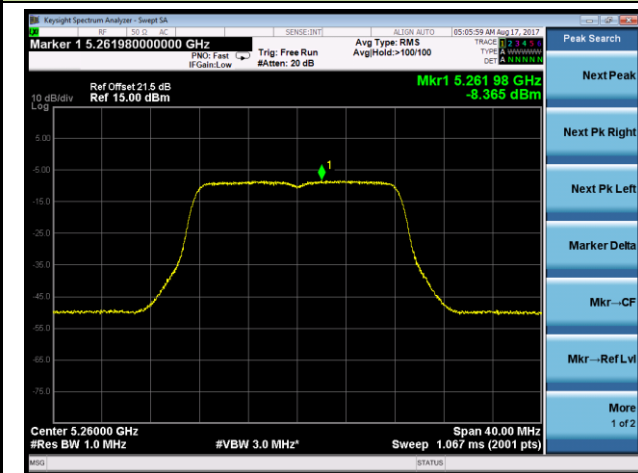

802.11a Power Spectral Density - Ant 2 / Ant 0 + 1 + 2 + 3 (CDD Mode)

Channel 52 (5260MHz)