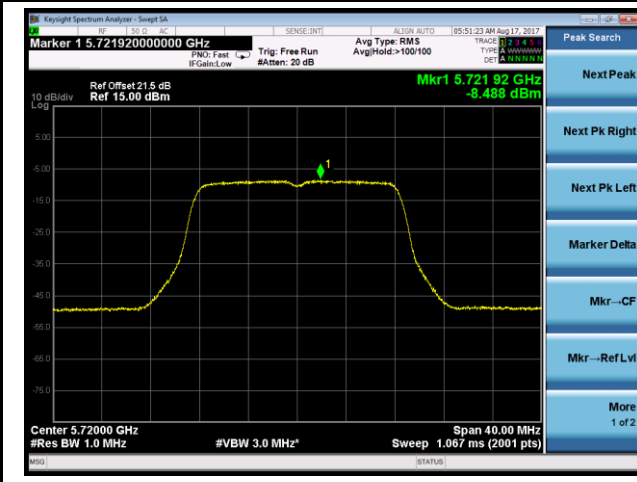

Channel 52 (5260MHz)

Channel 60 (5300MHz)

Channel 64 (5320MHz)

Channel 100 (5500MHz)

Channel 120 (5600MHz)

Channel 140 (5700MHz)

802.11a Power Spectral Density - Ant 2 / Ant 0 + 1 + 2 + 3 (CDD Mode)

Channel 144 (5720MHz)

802.11n-HT20 Power Spectral Density - Ant 2 / Ant 0 + 1 + 2 + 3 (CDD Mode)

Channel 52 (5260MHz)

Channel 60 (5300MHz)

Channel 64 (5320MHz)

Channel 100 (5500MHz)

Channel 120 (5600MHz)

Channel 140 (5700MHz)

802.11n-HT20 Power Spectral Density - Ant 2 / Ant 0 + 1 + 2 + 3 (CDD Mode)