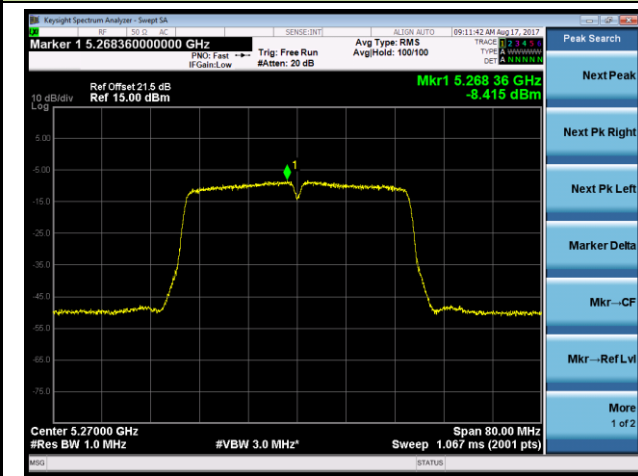

Channel 144 (5720MHz)

802.11n-HT20 Power Spectral Density - Ant 0 + 1 + 2 + 3 (CDD Mode)

Channel 52 (5260MHz)

Channel 60 (5300MHz)

Channel 64 (5320MHz)

Channel 100 (5500MHz)

Channel 120 (5600MHz)

Channel 140 (5700MHz)

802.11n-HT20 Power Spectral Density - Ant 1 / Ant 0 + 1 + 2 + 3 (CDD Mode)

Channel 144 (5720MHz)

802.11n-HT40 Power Spectral Density - Ant 1 / Ant 0 + 1 + 2 + 3 (CDD Mode)

Channel 54 (5270MHz)

Channel 62 (5310MHz)