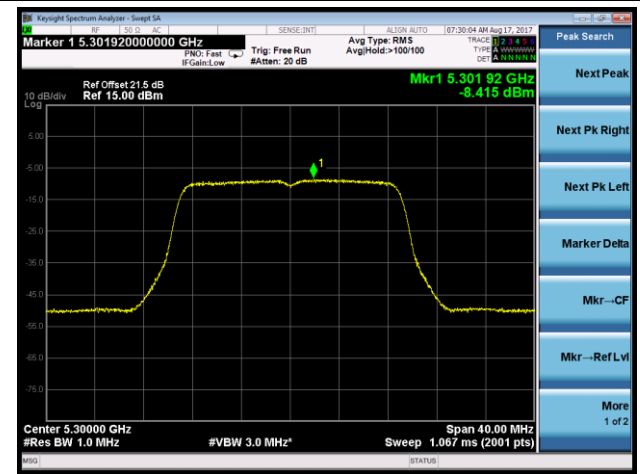

Channel 144 (5720MHz)

802.11n-HT40 Power Spectral Density - Ant 2 / Ant 0 + 1 + 2 + 3 (CDD Mode)

Channel 54 (5270MHz)

Channel 62 (5310MHz)

Channel 102 (5510MHz)

Channel 118 (5590MHz)

Channel 134 (5670MHz)

Channel 142 (5710MHz)

802.11ac-VHT20 Power Spectral Density - Ant 2 / Ant 0 + 1 + 2 + 3 (CDD Mode)

Channel 52 (5260MHz)

Channel 60 (5300MHz)

Channel 64 (5320MHz)

Channel 100 (5500MHz)

Channel 120 (5600MHz)

Channel 140 (5700MHz)

802.11ac-VHT20 Power Spectral Density - Ant 2 / Ant 0 + 1 + 2 + 3 (CDD Mode)

Channel 144 (5720MHz)