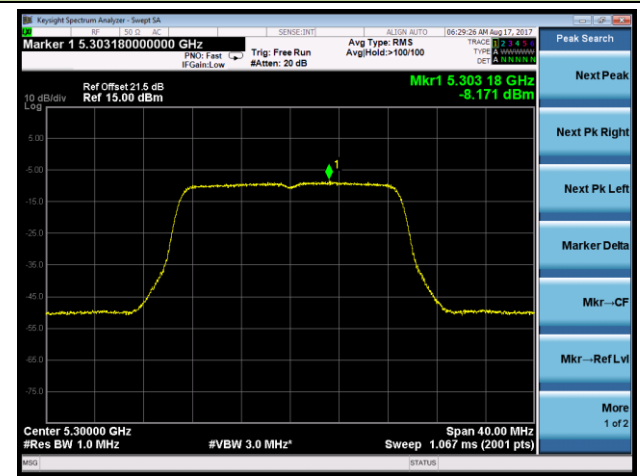

Channel 52 (5260MHz)

Channel 60 (5300MHz)

Channel 64 (5320MHz)

Channel 100 (5500MHz)

Channel 120 (5600MHz)

Channel 140 (5700MHz)

802.11a Power Spectral Density - Ant 2 / Ant 0 + 1 + 2 + 3 (CDD Mode)

Channel 144 (5720MHz)

802.11n-HT20 Power Spectral Density - Ant 2 / Ant 0 + 1 + 2 + 3 (CDD Mode)

Channel 52 (5260MHz)

Channel 60 (5300MHz)

Channel 64 (5320MHz)

Channel 100 (5500MHz)

Channel 120 (5600MHz)

Channel 140 (5700MHz)

802.11n-HT20 Power Spectral Density - Ant 2 / Ant 0 + 1 + 2 + 3 (CDD Mode)