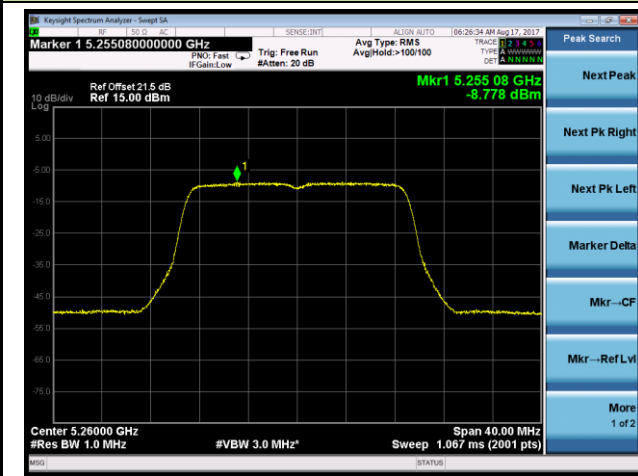

Channel 122 (5610MHz)

Channel 138 (5690MHz)

802.11ac-VHT80+80 Power Spectral Density - Ant 1 / Ant 0 + 1 + 2 + 3 (CDD Mode)

Channel 42 5210MHz

Channel 106 5530MHz

802.11a Power Spectral Density - Ant 2 / Ant 0 + 1 + 2 + 3 (CDD Mode)

Channel 52 (5260MHz)

Channel 60 (5300MHz)

Channel 64 (5320MHz)

Channel 100 (5500MHz)

Channel 120 (5600MHz)

Channel 140 (5700MHz)

802.11a Power Spectral Density - Ant 2 / Ant 0 + 1 + 2 + 3 (CDD Mode)

Channel 144 (5720MHz)

802.11n-HT20 Power Spectral Density - Ant 2 / Ant 0 + 1 + 2 + 3 (CDD Mode)

Channel 52 (5260MHz)

Channel 60 (5300MHz)

Channel 64 (5320MHz)

Channel 100 (5500MHz)

Channel 120 (5600MHz)

Channel 140 (5700MHz)

802.11n-HT20 Power Spectral Density - Ant 2 / Ant 0 + 1 + 2 + 3 (CDD Mode)