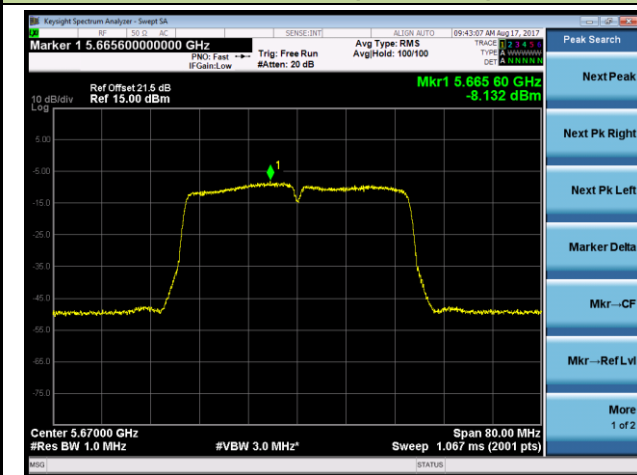

Channel 54 (5270MHz)

Channel 62 (5310MHz)

Channel 102 (5510MHz)

Channel 118 (5590MHz)

Channel 134 (5670MHz)

Channel 142 (5710MHz)

802.11ac-VHT80 Power Spectral Density - Ant 1 / Ant 0 + 1 + 2 + 3 (CDD Mode)

Channel 58 (5290MHz)

Channel 106 (5530MHz)

Channel 122 (5610MHz)

Channel 138 (5690MHz)

802.11ac-VHT80+80 Power Spectral Density - Ant 1 / Ant 0 + 1 (Ant 0 + 1 + 2 + 3) (CDD Mode)

Channel 58 (5290MHz)

Channel 106 (5530MHz)