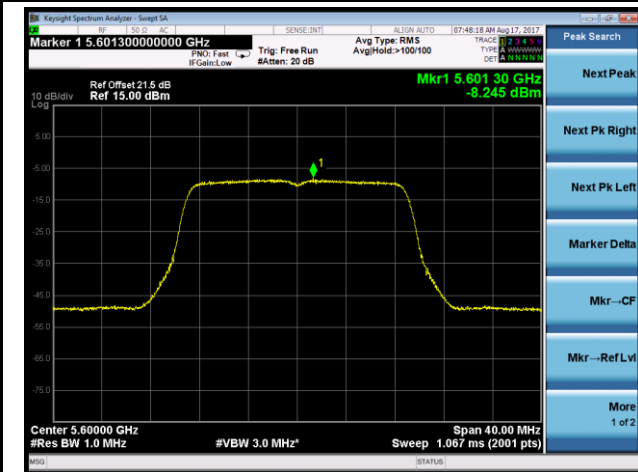

802.11ac-VHT20 Power Spectral Density - Ant 2 / Ant 0 + 1 + 2 + 3 (CDD Mode)

Channel 52 (5260MHz)

Channel 60 (5300MHz)

Channel 64 (5320MHz)

Channel 100 (5500MHz)

Channel 120 (5600MHz)

Channel 140 (5700MHz)

802.11ac-VHT20 Power Spectral Density - Ant 2 / Ant 0 + 1 + 2 + 3 (CDD Mode)

Channel 144 (5720MHz)