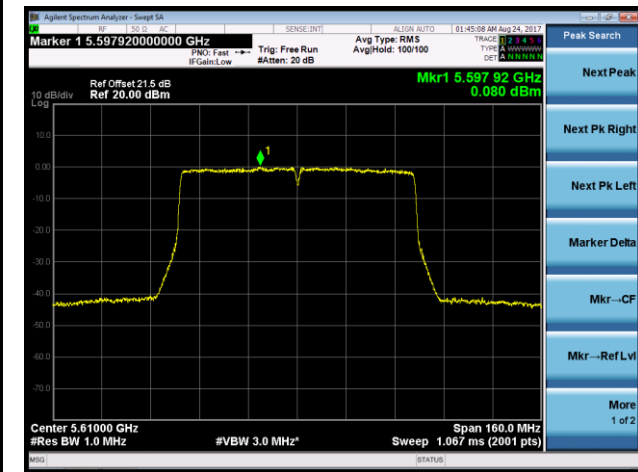

Channel 122 (5610MHz)