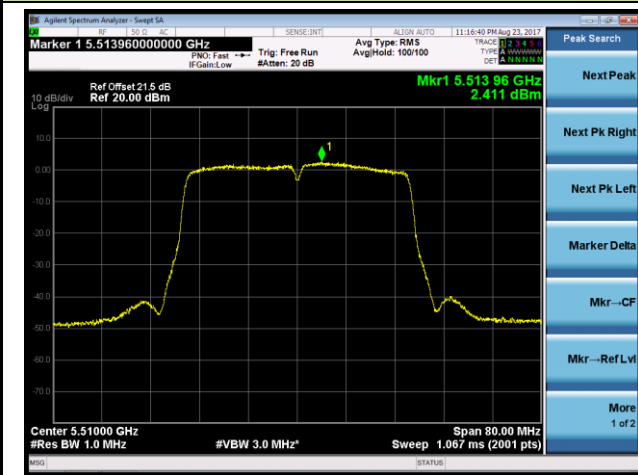

Channel 102 (5510MHz)