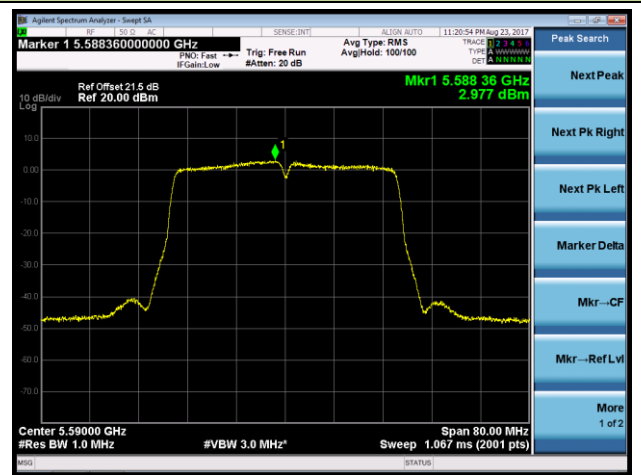

Channel 118 (5590MHz)