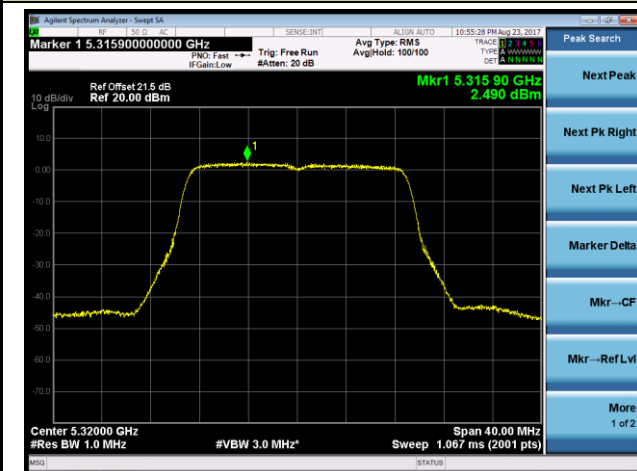

Channel 64 (5320MHz)