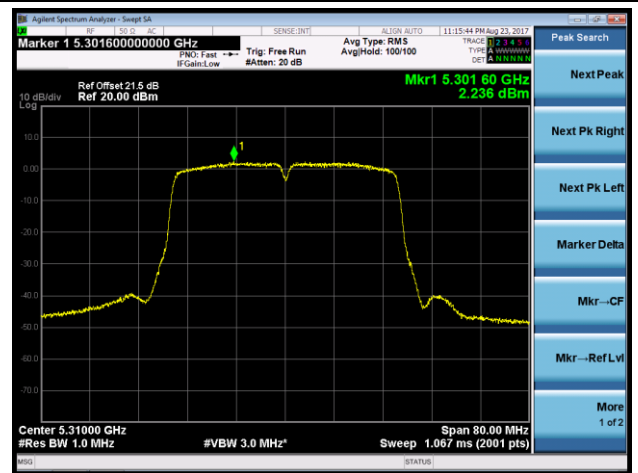

Channel 62 (5310MHz)