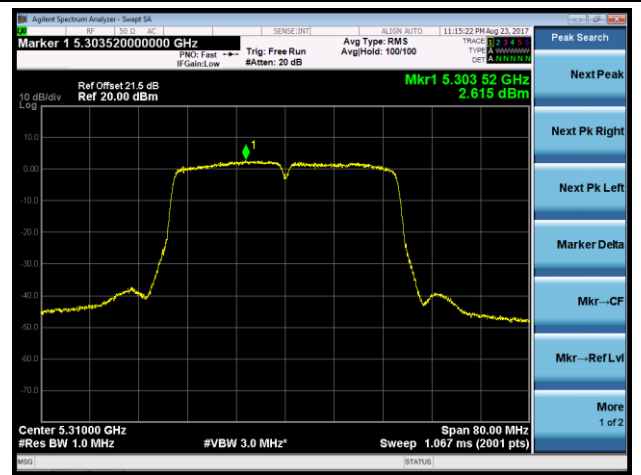

Channel 62 (5310MHz)