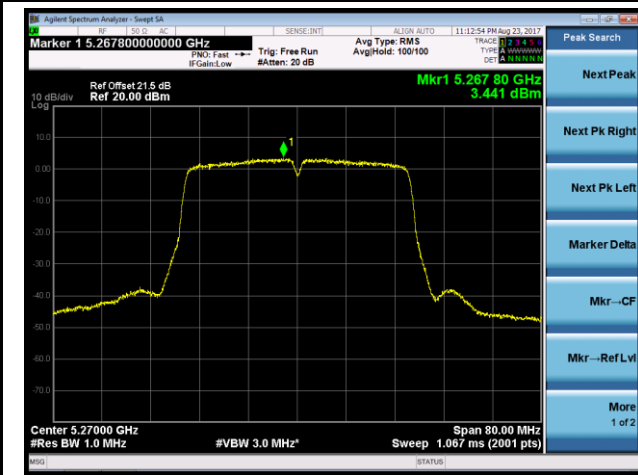

### Channel 120 (5600MHz)

### Channel 140 (5700MHz)

802.11n-HT20 Power Spectral Density - Ant 1 / Ant 0 + 1 + 2 + 3 (CDD Mode)

Channel 144 (5720MHz)

**802.11n-HT40 Power Spectral Density - Ant 1 / Ant 0 + 1 + 2 + 3 (CDD Mode)**

**Channel 54 (5270MHz)**