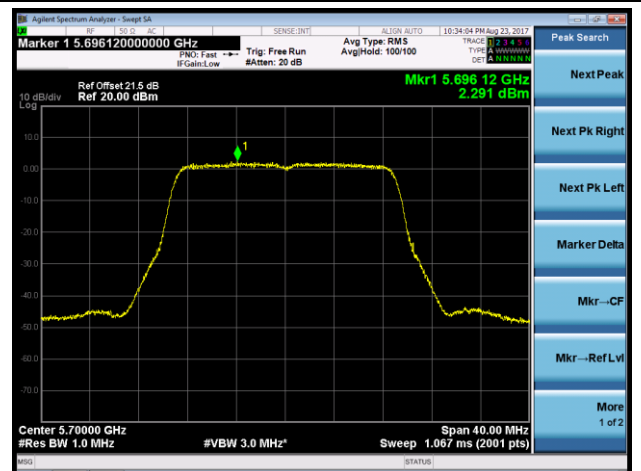

Channel 140 (5700MHz)