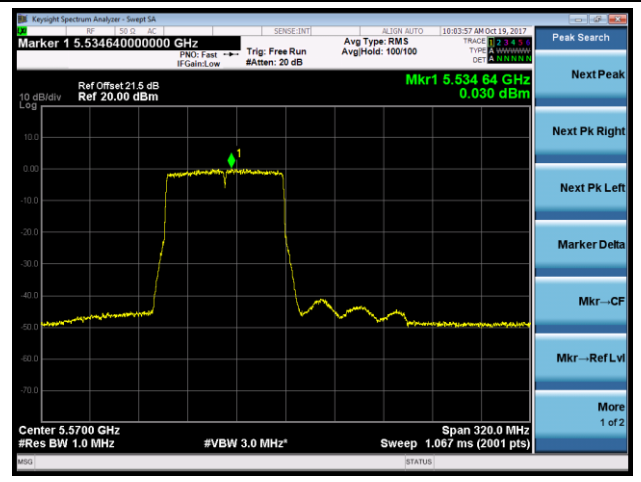

#### Channel 122 (5610MHz)

#### Channel 138 (5690MHz)

802.11ac-VHT80+80 Contiguous Power Spectral Density - Ant 0 / Ant 0 + 1 + 2 + 3 (CDD Mode)

Channel 42 5210MHz

Channel 58 5530MHz

## 802.11a Power Spectral Density - Ant 1 / Ant 0 + 1 + 2 + 3 (CDD Mode)