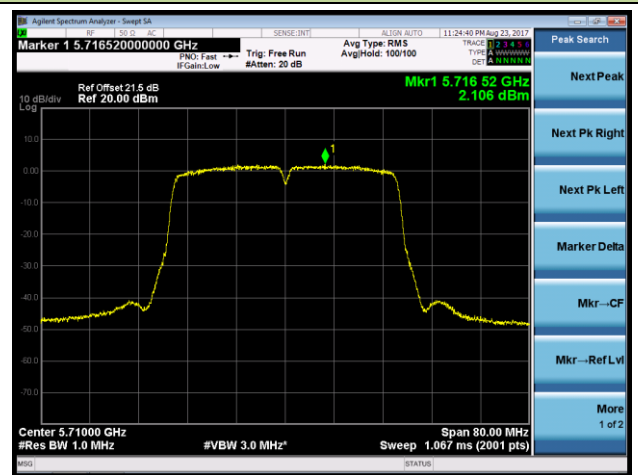

Channel 62 (5310MHz)

Channel 102 (5510MHz)

Channel 118 (5590MHz)

Channel 134 (5670MHz)

Channel 142 (5710MHz)

## 802.11ac-VHT20 Power Spectral Density - Ant 0 / Ant 0 + 1 + 2 + 3 (CDD Mode)