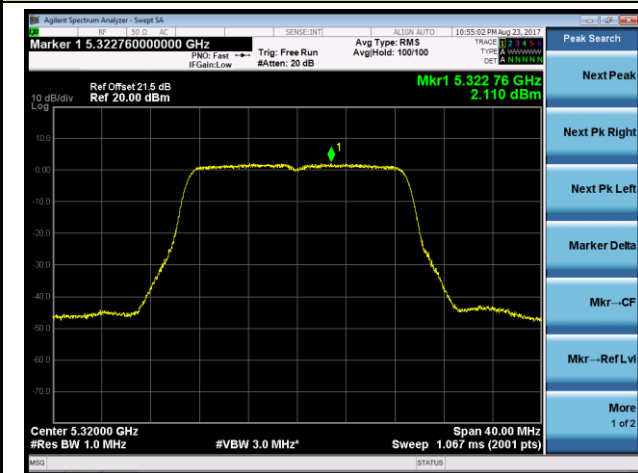

Channel 64 (5320MHz)