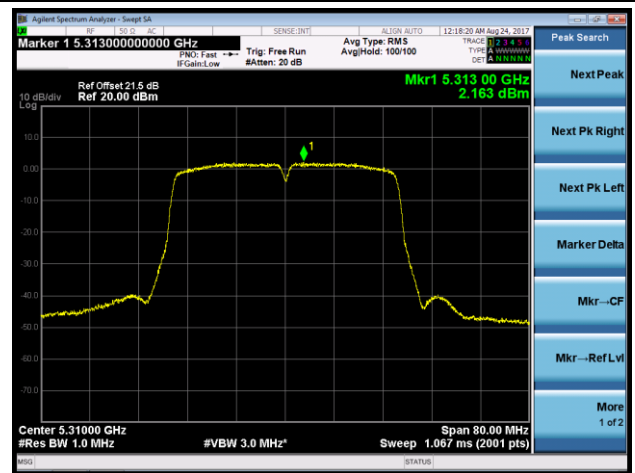

Channel 62 (5310MHz)