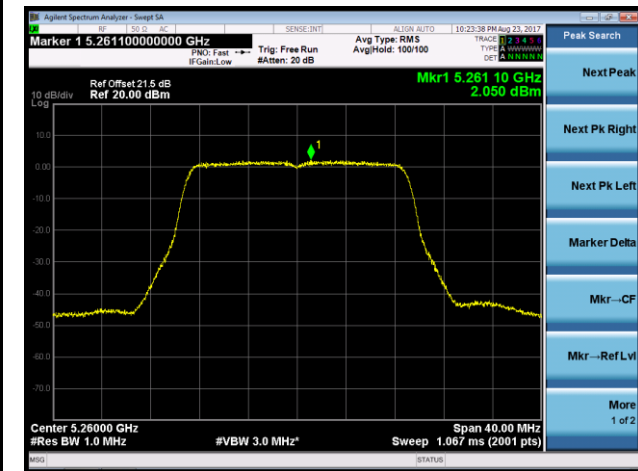

**802.11n-HT20 Power Spectral Density - Ant 0 / Ant 0 + 1 + 2 + 3 (CDD Mode)**

**Channel 52 (5260MHz)**

**Channel 60 (5300MHz)**

**Channel 64 (5320MHz)**

**Channel 100 (5500MHz)**

**Channel 120 (5600MHz)**