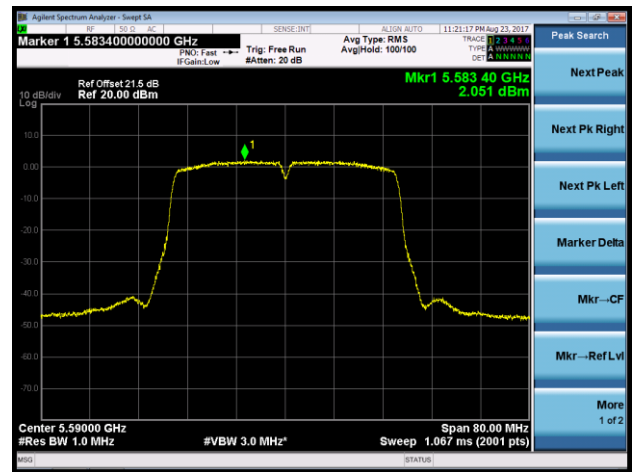

Channel 118 (5590MHz)