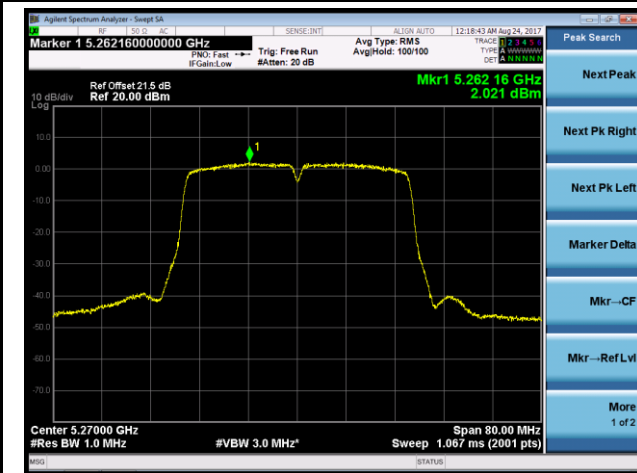

802.11ac-VHT40 Power Spectral Density - Ant 0 / Ant 0 + 1 + 2 + 3 (CDD Mode)

Channel 54 (5270MHz)