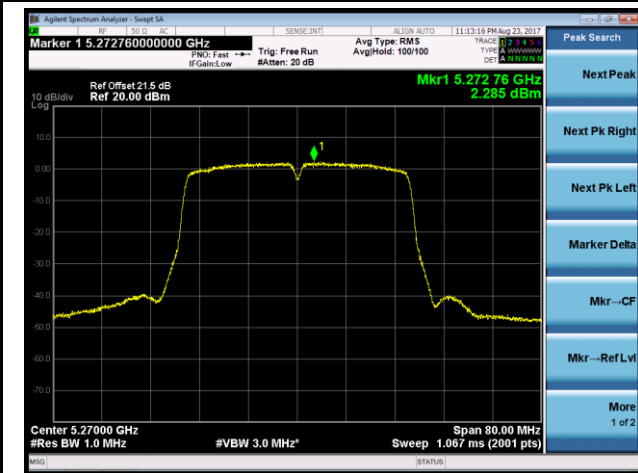

**Channel 140 (5700MHz)**

802.11n-HT20 Power Spectral Density - Ant 0 / Ant 0 + 1 + 2 + 3 (CDD Mode)

Channel 144 (5720MHz)

802.11n-HT40 Power Spectral Density - Ant 0 / Ant 0 + 1 + 2 + 3 (CDD Mode)

Channel 54 (5270MHz)