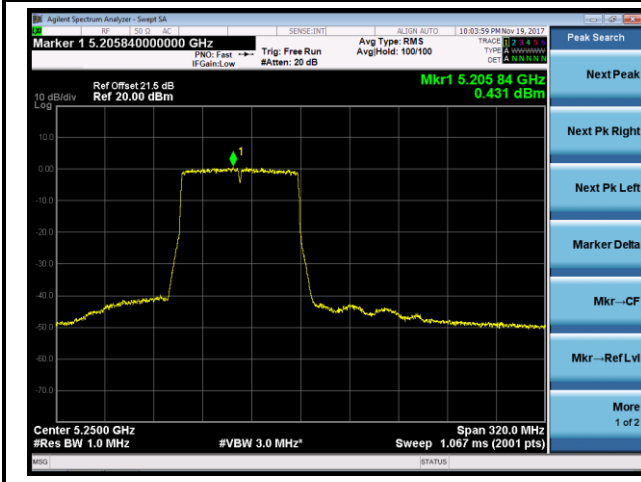

#### Channel 58 (5290MHz)

#### Channel 106 (5530MHz)

#### Channel 122 (5610MHz)

#### Channel 138 (5690MHz)

802.11ac-VHT80+80 Contiguous Power Spectral Density - Ant 0 / Ant 0 + 1 + 2 + 3 (CDD Mode)

Channel 42 5210MHz

Channel 58 5530MHz