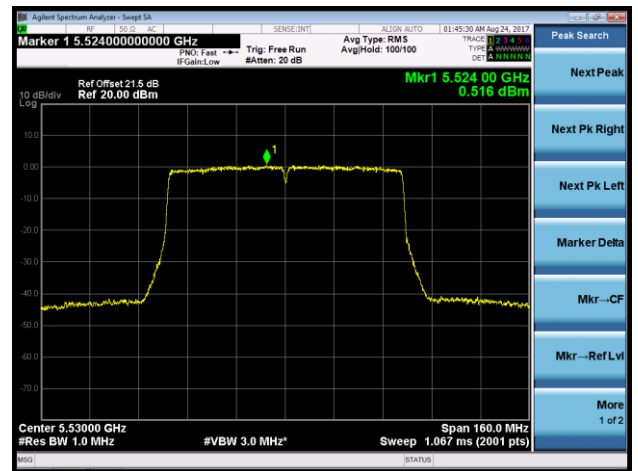

Channel 106 (5530MHz)