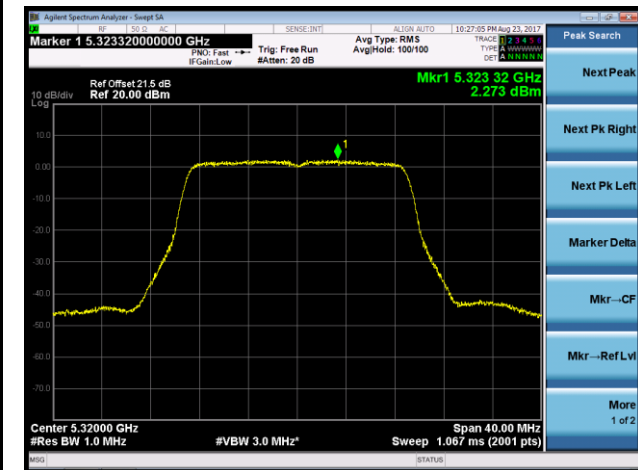

**802.11n-HT20 Power Spectral Density - Ant 0 / Ant 0 + 1 + 2 + 3 (CDD Mode)**

**Channel 52 (5260MHz)**

**Channel 60 (5300MHz)**

**Channel 64 (5320MHz)**

**Channel 100 (5500MHz)**

**Channel 120 (5600MHz)**

**Channel 140 (5700MHz)**

802.11n-HT20 Power Spectral Density - Ant 0 / Ant 0 + 1 + 2 + 3 (CDD Mode)

Channel 144 (5720MHz)

802.11n-HT40 Power Spectral Density - Ant 0 / Ant 0 + 1 + 2 + 3 (CDD Mode)

Channel 54 (5270MHz)