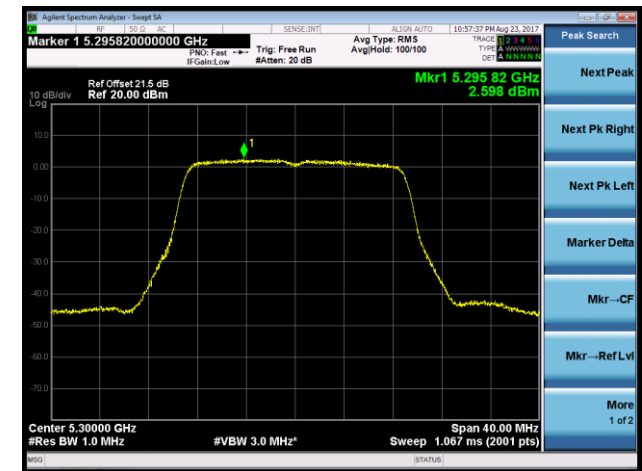

Channel 60 (5300MHz)