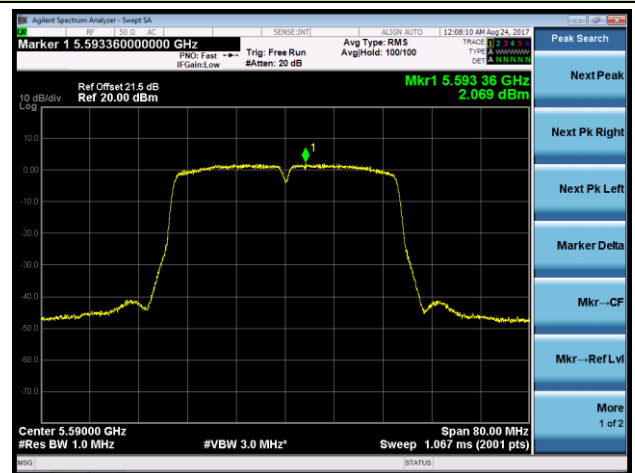

Channel 118 (5590MHz)