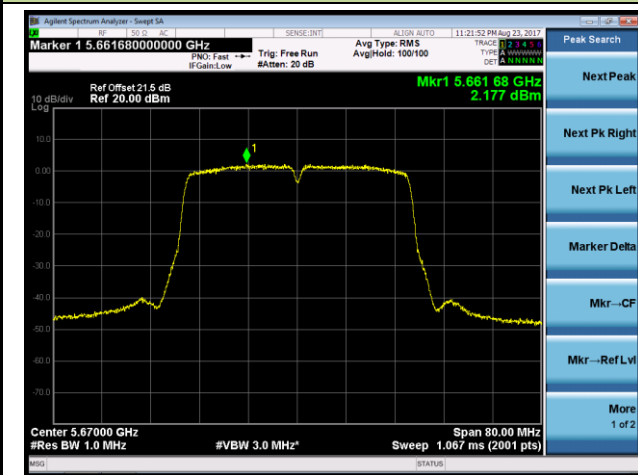

Channel 62 (5310MHz)

Channel 102 (5510MHz)

Channel 118 (5590MHz)

Channel 134 (5670MHz)

Channel 142 (5710MHz)

## 802.11ac-VHT20 Power Spectral Density - Ant 0 / Ant 0 + 1 + 2 + 3 (CDD Mode)