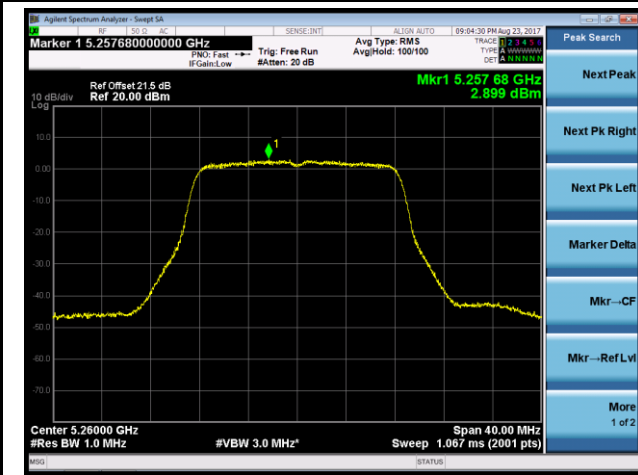

#### Channel 122 (5610MHz)

#### Channel 138 (5690MHz)

802.11ac-VHT80+80 Contiguous Power Spectral Density - Ant 0 / Ant 0 + 1 + 2 + 3 (CDD Mode)

Channel 42 5210MHz

Channel 58 5530MHz

## 802.11a Power Spectral Density - Ant 1 / Ant 0 + 1 + 2 + 3 (CDD Mode)

### Channel 52 (5260MHz)