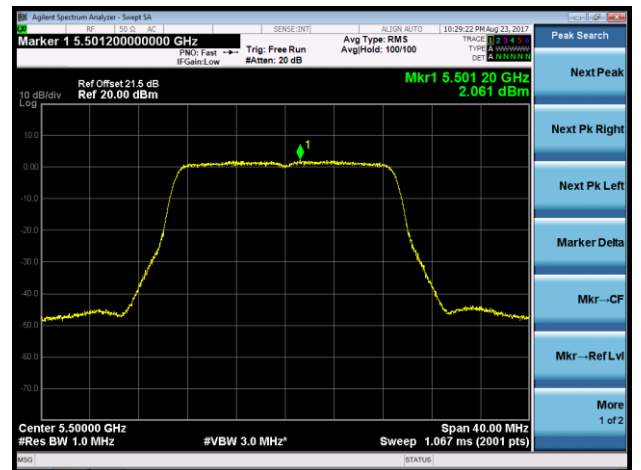

**802.11n-HT20 Power Spectral Density - Ant 0 / Ant 0 + 1 + 2 + 3 (CDD Mode)**

**Channel 52 (5260MHz)**

**Channel 60 (5300MHz)**

**Channel 64 (5320MHz)**

**Channel 100 (5500MHz)**

**Channel 120 (5600MHz)**