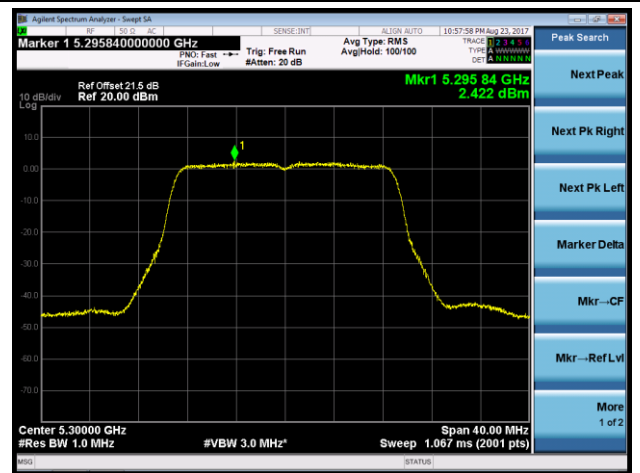

Channel 60 (5300MHz)