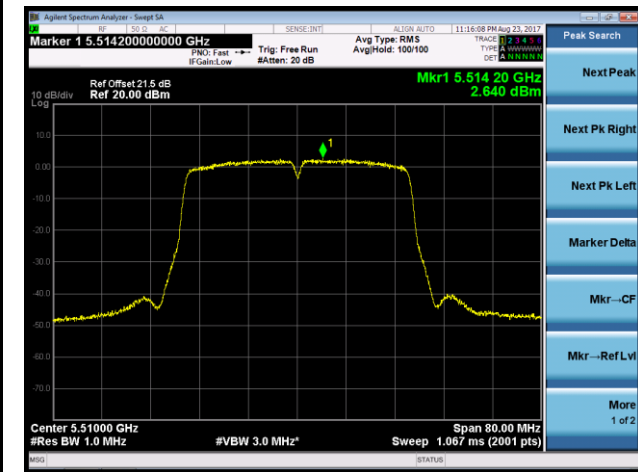

Channel 102 (5510MHz)