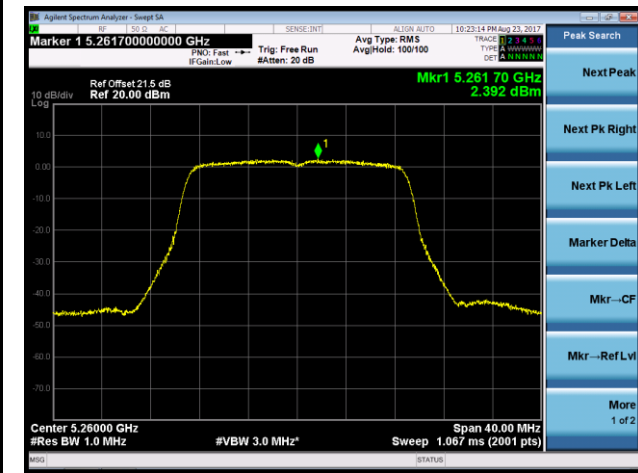

802.11n-HT20 Power Spectral Density - Ant 1 / Ant 0 + 1 + 2 + 3 (CDD Mode)

Channel 52 (5260MHz)