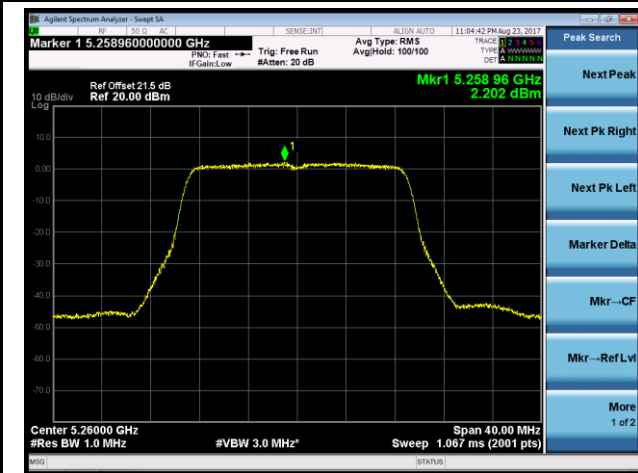

802.11ac-VHT20 Power Spectral Density - Ant 0 / Ant 0 + 1 + 2 + 3 (CDD Mode)

Channel 52 (5260MHz)