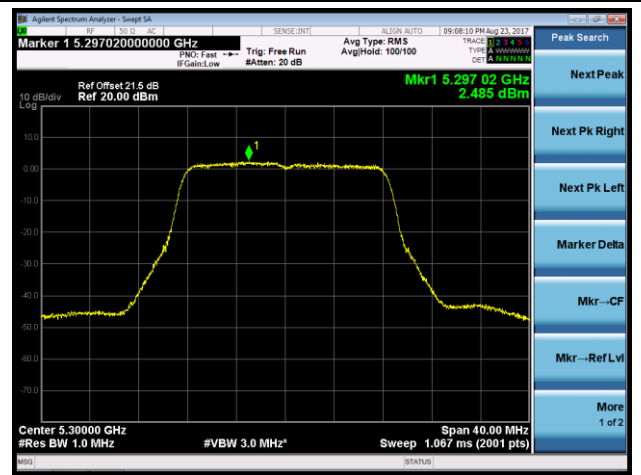

Channel 60 (5300MHz)