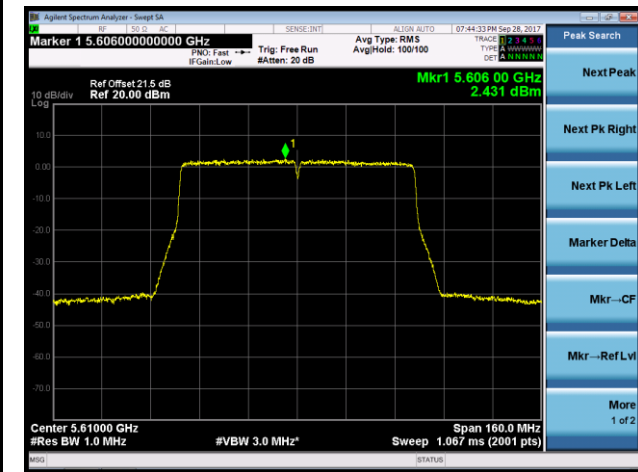

Channel 122 (5610MHz)