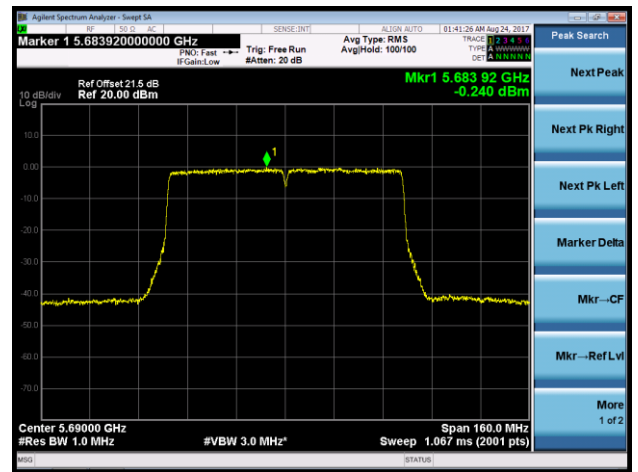

Channel 138 (5690MHz)