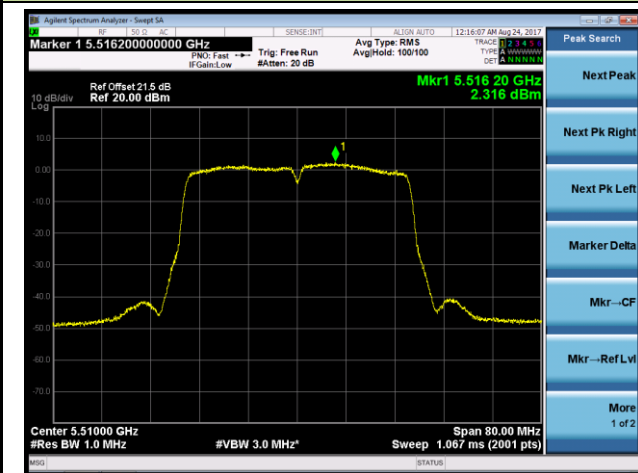

Channel 102 (5510MHz)