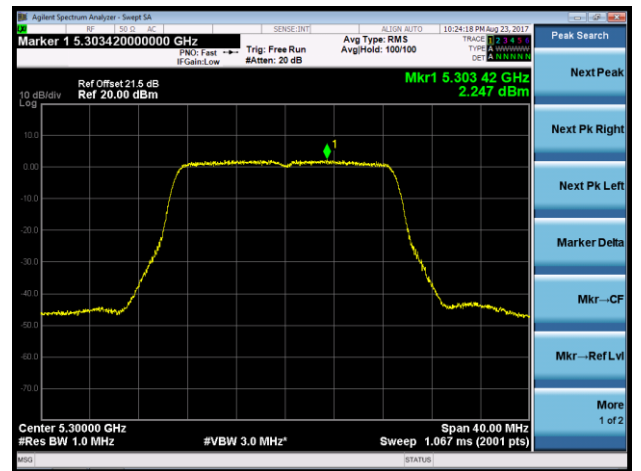

**802.11n-HT20 Power Spectral Density - Ant 0 / Ant 0 + 1 + 2 + 3 (CDD Mode)**

**Channel 52 (5260MHz)**

**Channel 60 (5300MHz)**

**Channel 64 (5320MHz)**

**Channel 100 (5500MHz)**

**Channel 120 (5600MHz)**