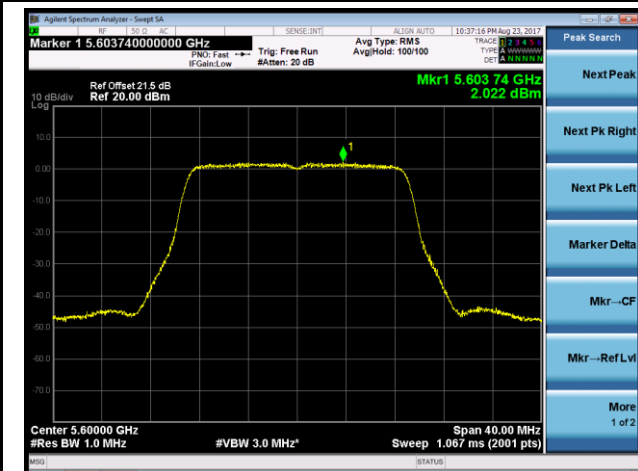

**802.11n-HT20 Power Spectral Density - Ant 0 / Ant 0 + 1 + 2 + 3 (CDD Mode)**

**Channel 52 (5260MHz)**

**Channel 60 (5300MHz)**

**Channel 64 (5320MHz)**

**Channel 100 (5500MHz)**

**Channel 120 (5600MHz)**