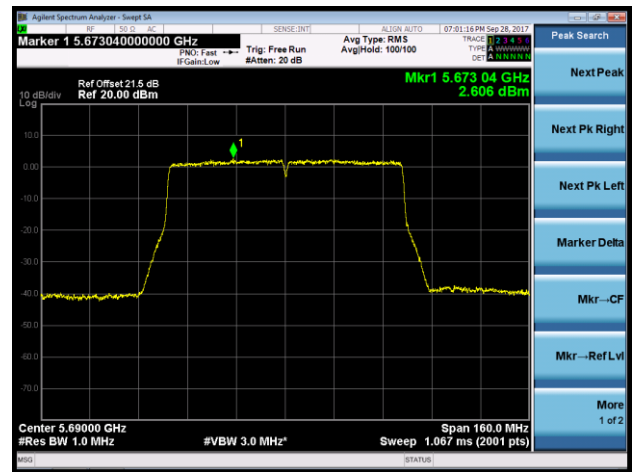

Channel 138 (5690MHz)