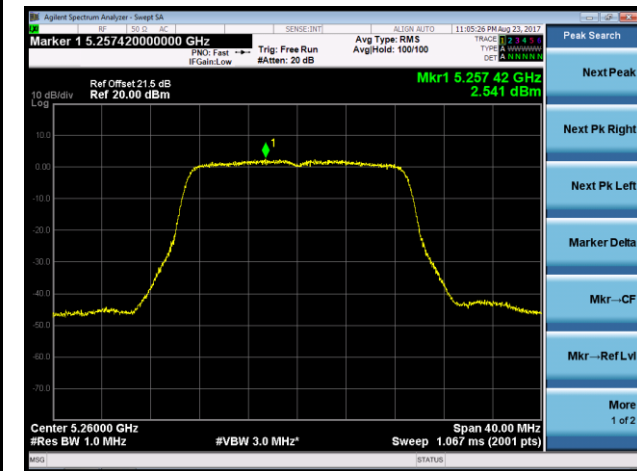

802.11ac-VHT20 Power Spectral Density - Ant 1 / Ant 0 + 1 + 2 + 3 (CDD Mode)

Channel 52 (5260MHz)