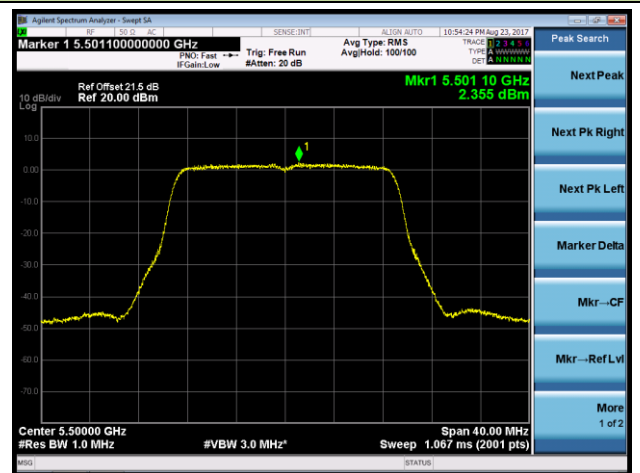

Channel 100 (5500MHz)