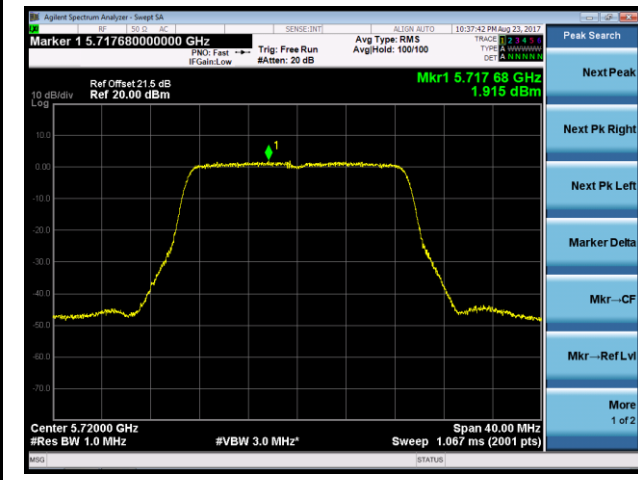

**802.11n-HT20 Power Spectral Density - Ant 0 / Ant 0 + 1 + 2 + 3 (CDD Mode)**

**Channel 52 (5260MHz)**

**Channel 60 (5300MHz)**

**Channel 64 (5320MHz)**

**Channel 100 (5500MHz)**

**Channel 120 (5600MHz)**

**Channel 140 (5700MHz)**

802.11n-HT20 Power Spectral Density - Ant 0 / Ant 0 + 1 + 2 + 3 (CDD Mode)

Channel 144 (5720MHz)

802.11n-HT40 Power Spectral Density - Ant 0 / Ant 0 + 1 + 2 + 3 (CDD Mode)

Channel 54 (5270MHz)