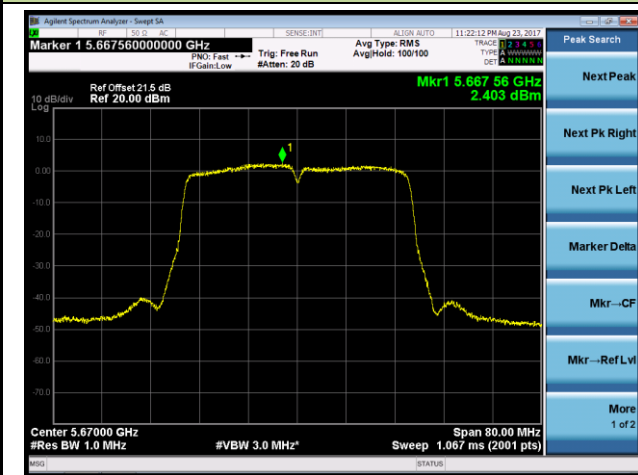

### Channel 120 (5600MHz)

**Channel 62 (5310MHz)**

**Channel 102 (5510MHz)**

**Channel 118 (5590MHz)**

**Channel 134 (5670MHz)**

**Channel 142 (5710MHz)**

## 802.11ac-VHT20 Power Spectral Density - Ant 1 / Ant 0 + 1 + 2 + 3 (CDD Mode)

### Channel 52 (5260MHz)