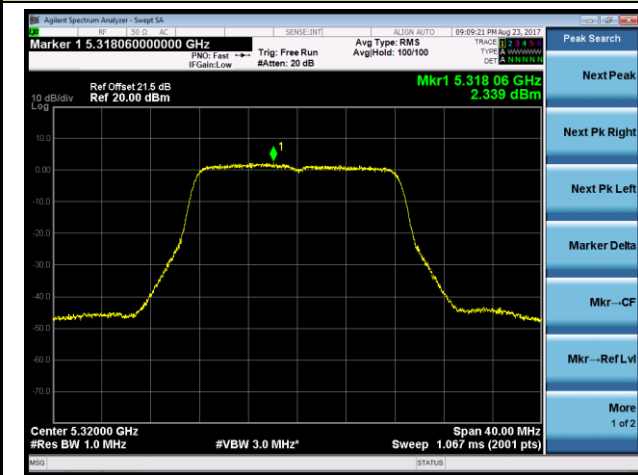

Channel 64 (5320MHz)