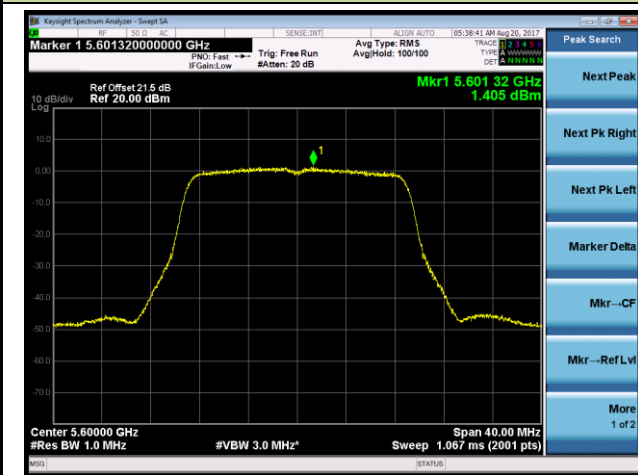

### Channel 140 (5700MHz)

#### Channel 144 (5720MHz)

802.11n-HT20 Power Spectral Density - Ant 3 / Ant 0 + 1 + 2 + 3 (CDD Mode)

Channel 52 (5260MHz)

Channel 60 (5300MHz)

Channel 64 (5320MHz)

Channel 100 (5500MHz)

Channel 120 (5600MHz)