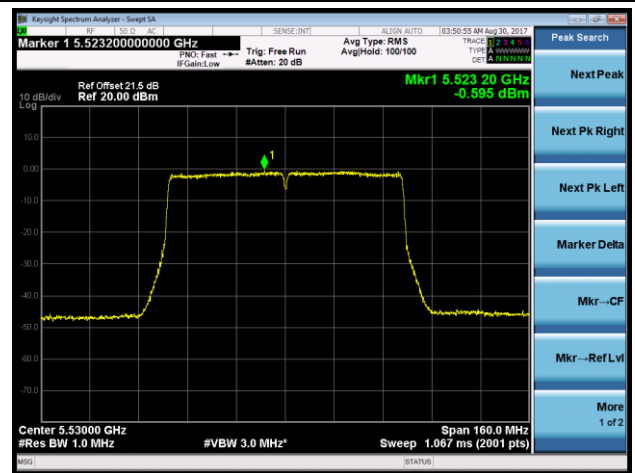

Channel 106 (5530MHz)