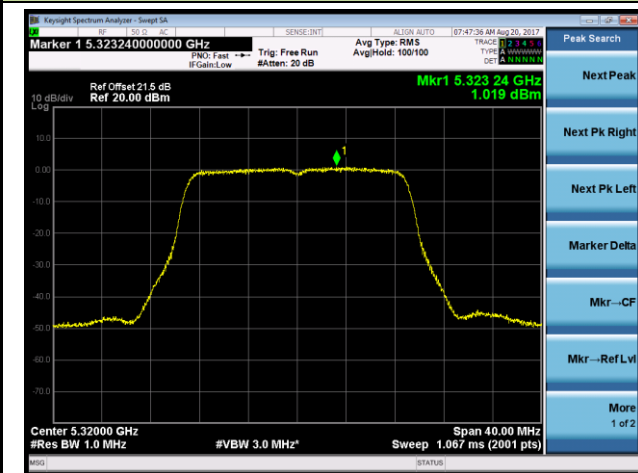

Channel 64 (5320MHz)