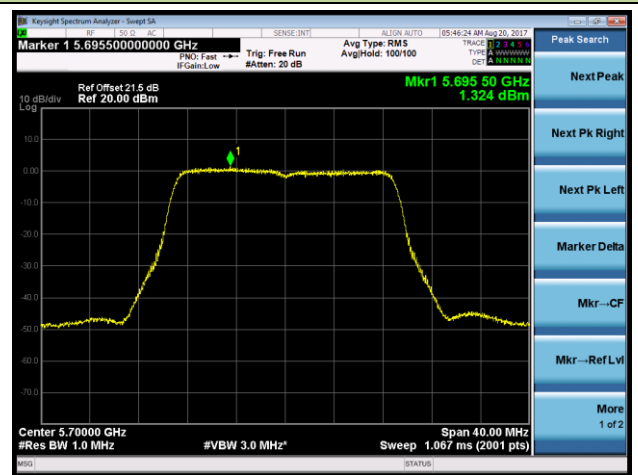

Channel 140 (5700MHz)