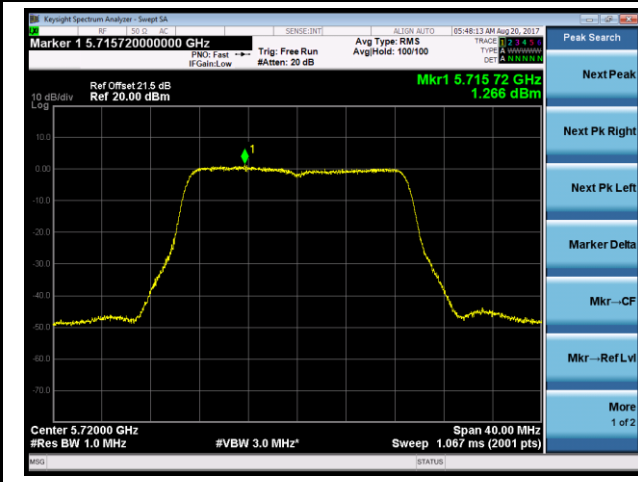

802.11n-HT20 Power Spectral Density - Ant 3 / Ant 0 + 1 + 2 + 3 (CDD Mode)

Channel 144 (5720MHz)