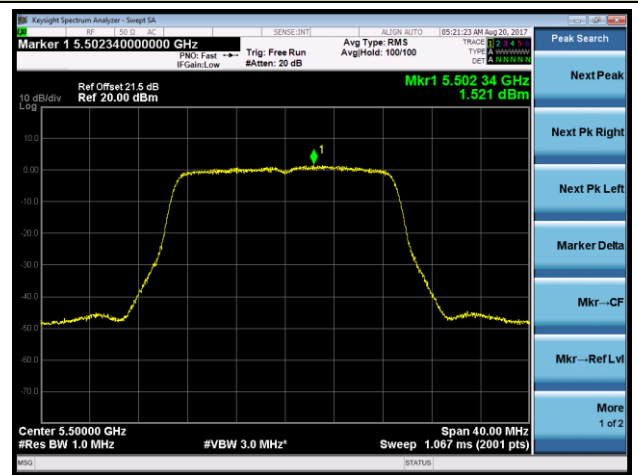

#### Channel 144 (5720MHz)

802.11n-HT20 Power Spectral Density - Ant 3 / Ant 0 + 1 + 2 + 3 (CDD Mode)

Channel 52 (5260MHz)

Channel 60 (5300MHz)

Channel 64 (5320MHz)

Channel 100 (5500MHz)

Channel 120 (5600MHz)