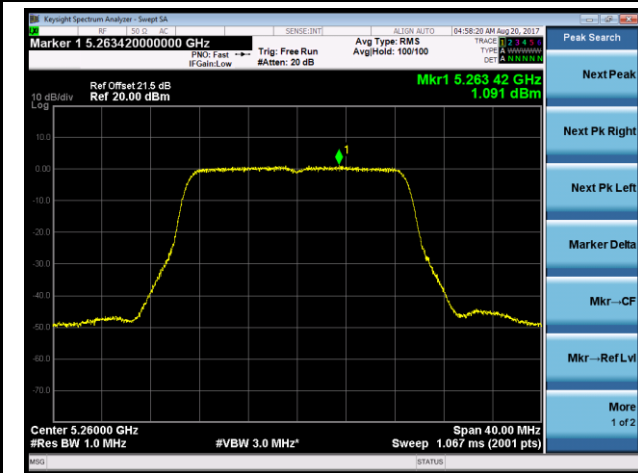

802.11n-HT20 Power Spectral Density - Ant 2 / Ant 0 + 1 + 2 + 3 (CDD Mode)

Channel 52 (5260MHz)