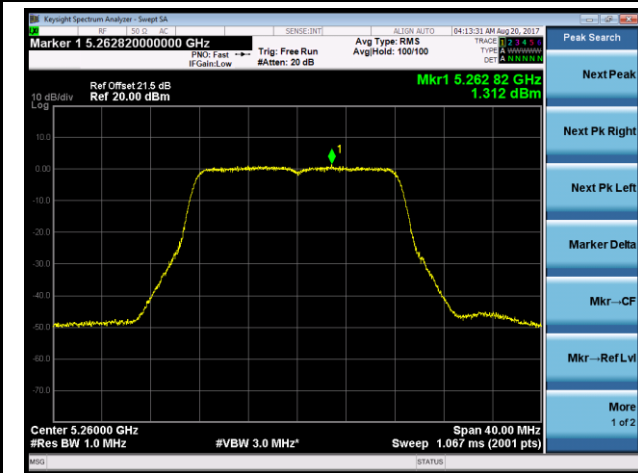

802.11a Power Spectral Density - Ant 2 / Ant 0 + 1 + 2 + 3 (CDD Mode)

Channel 52 (5260MHz)