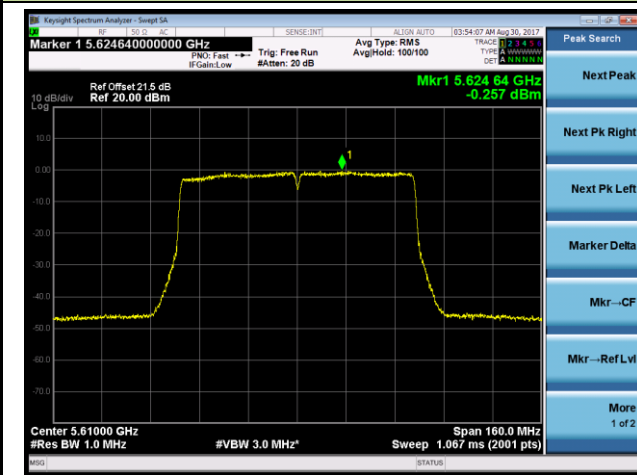

Channel 122 (5610MHz)