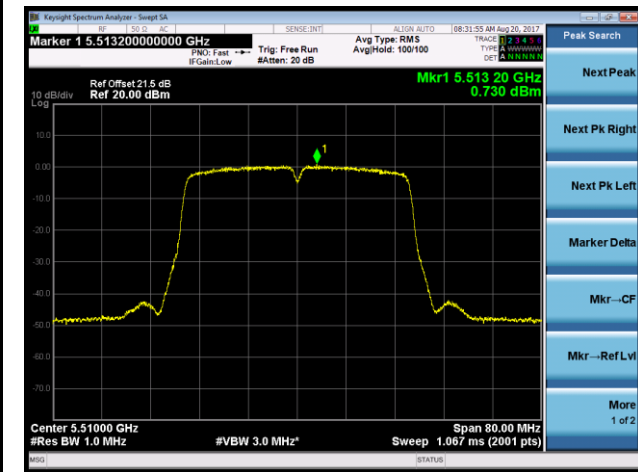

Channel 102 (5510MHz)