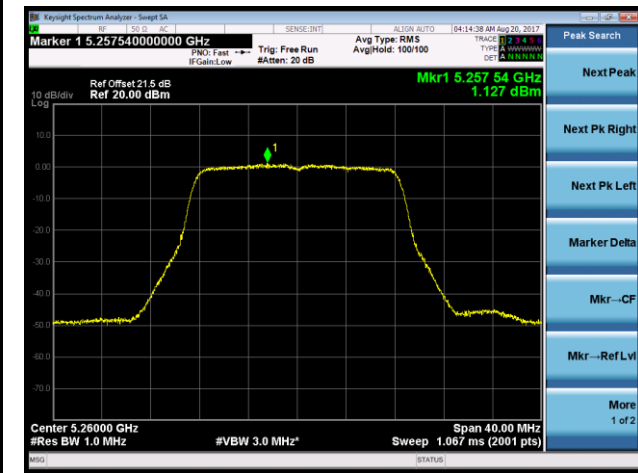

802.11a Power Spectral Density - Ant 3 / Ant 0 + 1 + 2 + 3 (CDD Mode)

Channel 52 (5260MHz)