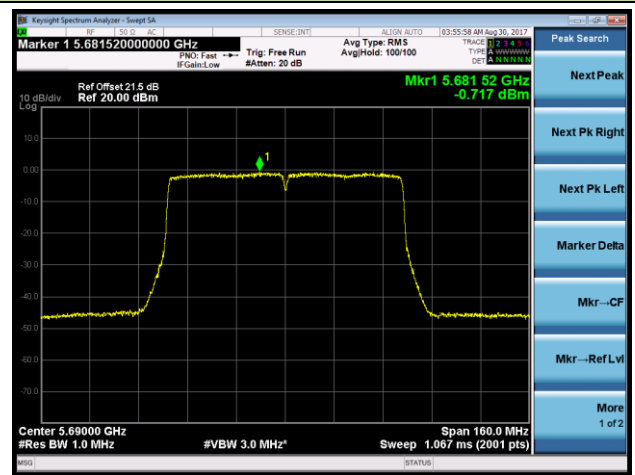

Channel 138 (5690MHz)