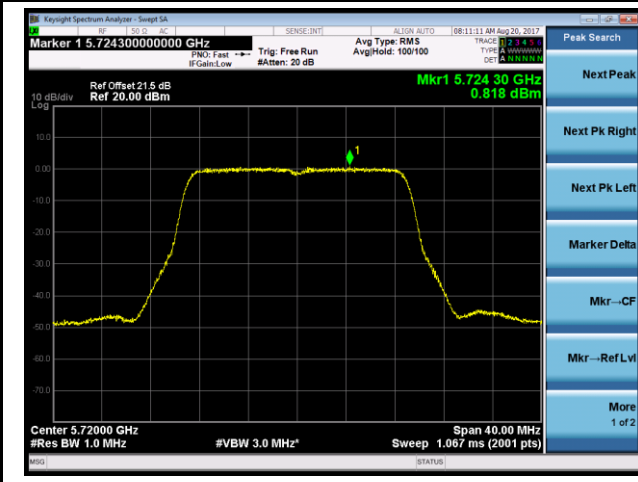

### Channel 64 (5320MHz)

### Channel 100 (5500MHz)

### Channel 120 (5600MHz)

### Channel 140 (5700MHz)

802.11ac-VHT20 Power Spectral Density - Ant 2 / Ant 0 + 1 + 2 + 3 (CDD Mode)

Channel 144 (5720MHz)