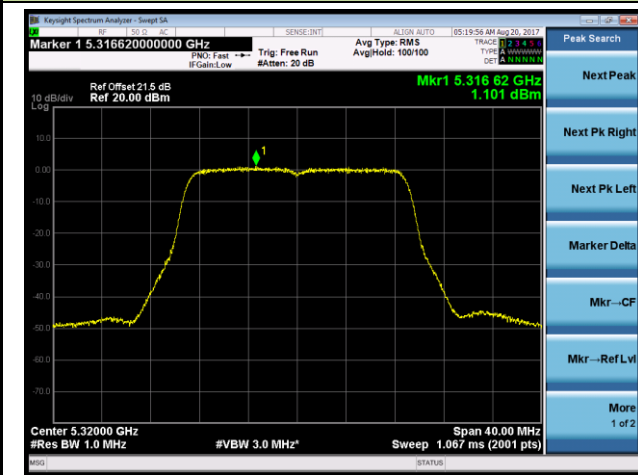

### Channel 140 (5700MHz)

#### Channel 144 (5720MHz)

802.11n-HT20 Power Spectral Density - Ant 3 / Ant 0 + 1 + 2 + 3 (CDD Mode)

Channel 52 (5260MHz)

Channel 60 (5300MHz)

Channel 64 (5320MHz)

Channel 100 (5500MHz)

Channel 120 (5600MHz)