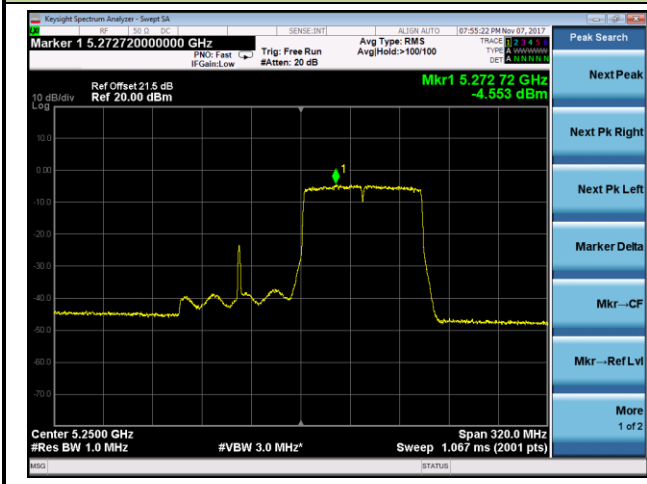

802.11ac-VHT80+80 Contiguous Power Spectral Density - Ant 2 / Ant 0 + 1 + 2 + 3 (CDD Mode)

Channel 58 5290MHz