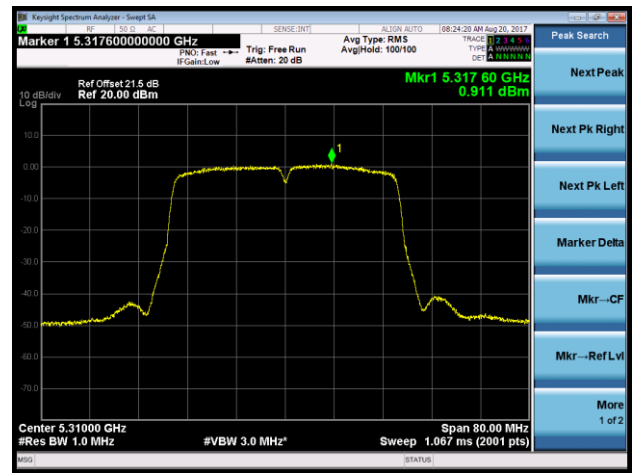

Channel 62 (5310MHz)