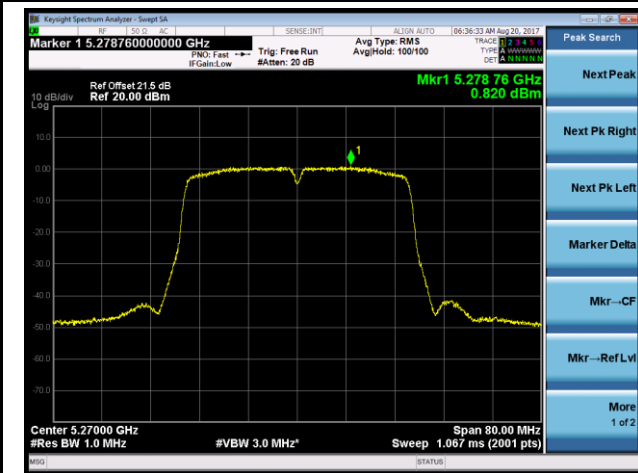

802.11n-HT40 Power Spectral Density - Ant 2 / Ant 0 + 1 + 2 + 3 (CDD Mode)

Channel 54 (5270MHz)