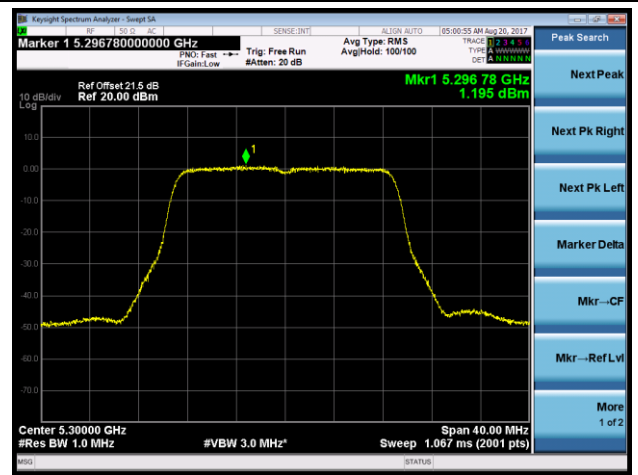

#### Channel 144 (5720MHz)

802.11n-HT20 Power Spectral Density - Ant 3 / Ant 0 + 1 + 2 + 3 (CDD Mode)

Channel 52 (5260MHz)

Channel 60 (5300MHz)

Channel 64 (5320MHz)

Channel 100 (5500MHz)

Channel 120 (5600MHz)