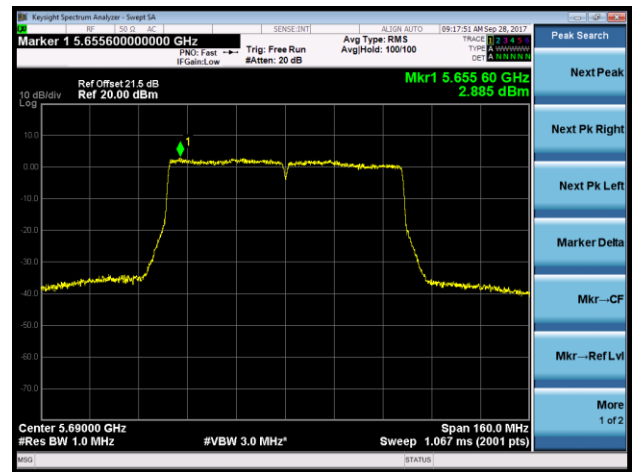

Channel 138 (5690MHz)