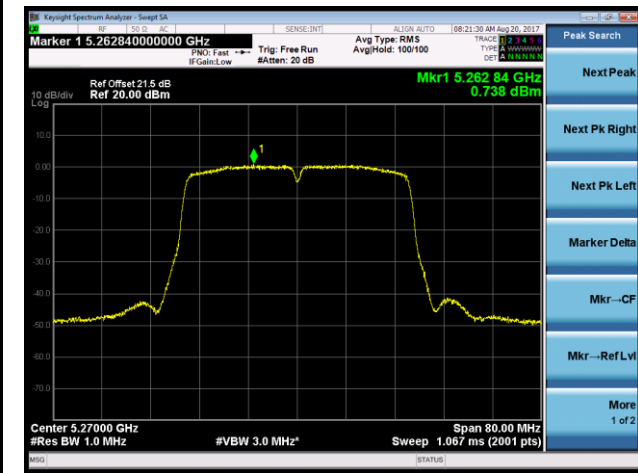

802.11ac-VHT40 Power Spectral Density - Ant 2 / Ant 0 + 1 + 2 + 3 (CDD Mode)

Channel 54 (5270MHz)