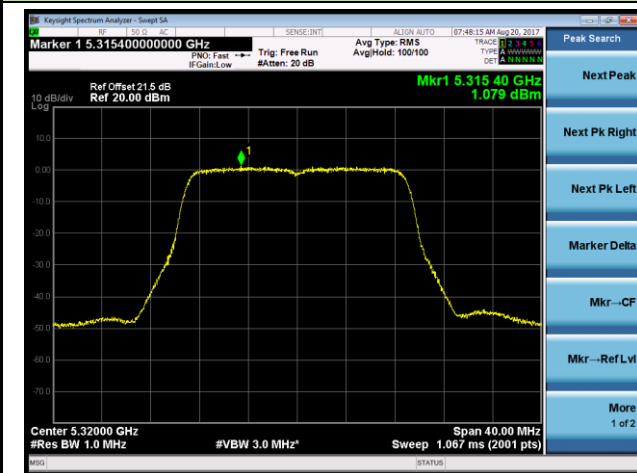

Channel 64 (5320MHz)