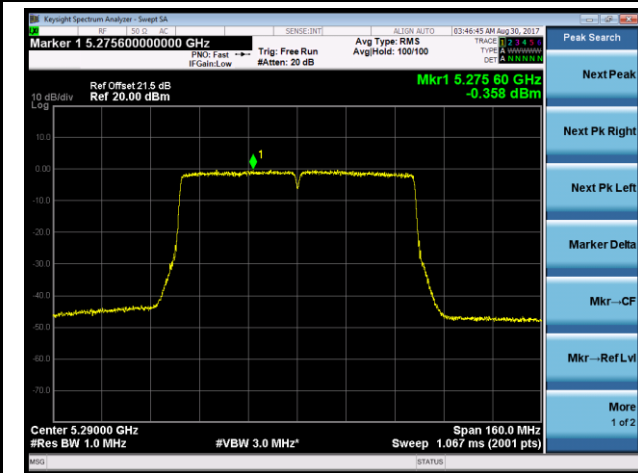

Channel 54 (5270MHz)

Channel 62 (5310MHz)

Channel 102 (5510MHz)

Channel 118 (5590MHz)

Channel 134 (5670MHz)

Channel 142 (5710MHz)

802.11ac-VHT80 Power Spectral Density - Ant 0 / Ant 0 + 1 + 2 + 3 (CDD Mode)

Channel 58 (5290MHz)

Channel 106 (5530MHz)

Channel 122 (5610MHz)

Channel 138 (5690MHz)

802.11ac-VHT80+80 Power Spectral Density - Ant 0 / Ant 0 + 1 (Ant 0 + 1 + 2 + 3) (CDD Mode)

Channel 58 (5290MHz)

Channel 106 (5530MHz)