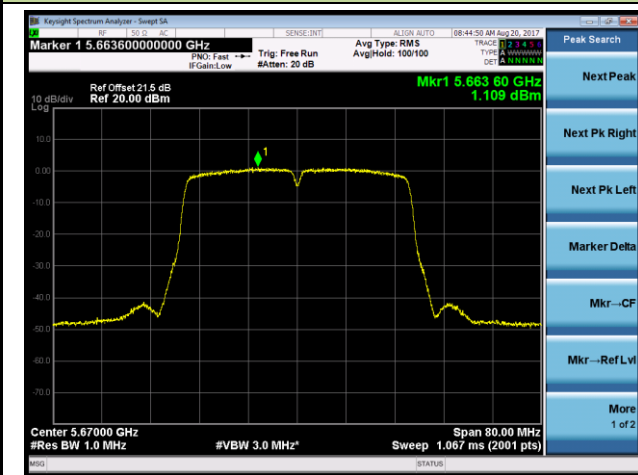

Channel 54 (5270MHz)

Channel 62 (5310MHz)

Channel 102 (5510MHz)

Channel 118 (5590MHz)

Channel 134 (5670MHz)

Channel 142 (5710MHz)

802.11ac-VHT80 Power Spectral Density - Ant 0 / Ant 0 + 1 + 2 + 3 (CDD Mode)

Channel 58 (5290MHz)

Channel 106 (5530MHz)

Channel 122 (5610MHz)

Channel 138 (5690MHz)

802.11ac-VHT80+80 Power Spectral Density - Ant 0 / Ant 0 + 1 (Ant 0 + 1 + 2 + 3) (CDD Mode)

Channel 58 (5290MHz)

Channel 106 (5530MHz)