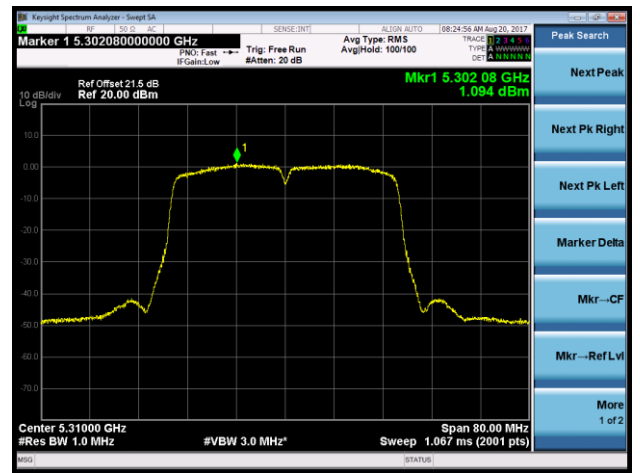

802.11ac-VHT20 Power Spectral Density - Ant 1 / Ant 0 + 1 + 2 + 3 (CDD Mode)

Channel 52 (5260MHz)

Channel 60 (5300MHz)

Channel 64 (5320MHz)

Channel 100 (5500MHz)

Channel 120 (5600MHz)

Channel 140 (5700MHz)

802.11ac-VHT20 Power Spectral Density - Ant 1 / Ant 0 + 1 + 2 + 3 (CDD Mode)

Channel 144 (5720MHz)

802.11ac-VHT40 Power Spectral Density - Ant 1 / Ant 0 + 1 + 2 + 3 (CDD Mode)

Channel 54 (5270MHz)

Channel 62 (5310MHz)

Channel 102 (5510MHz)

Channel 118 (5590MHz)

Channel 134 (5670MHz)

Channel 142 (5710MHz)

802.11ac-VHT80 Power Spectral Density - Ant 1 / Ant 0 + 1 + 2 + 3 (CDD Mode)

Channel 58 (5290MHz)

Channel 106 (5530MHz)

Channel 122 (5610MHz)

Channel 138 (5690MHz)

802.11ac-VHT80+80 Power Spectral Density - Ant 1 / Ant 0 + 1 (Ant 0 + 1 + 2 + 3) (CDD Mode)