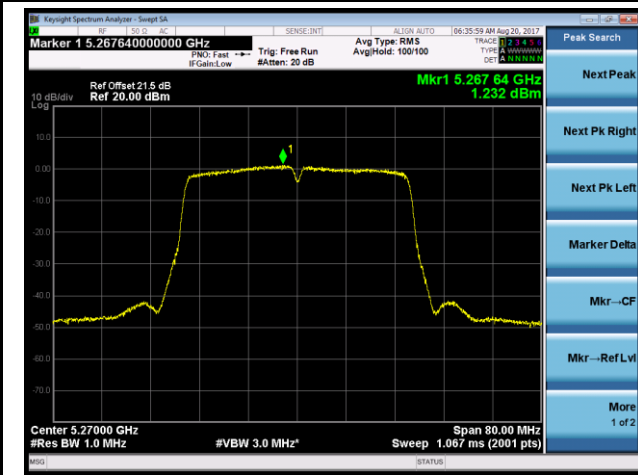

802.11n-HT40 Power Spectral Density - Ant 1 / Ant 0 + 1 + 2 + 3 (CDD Mode)

Channel 54 (5270MHz)