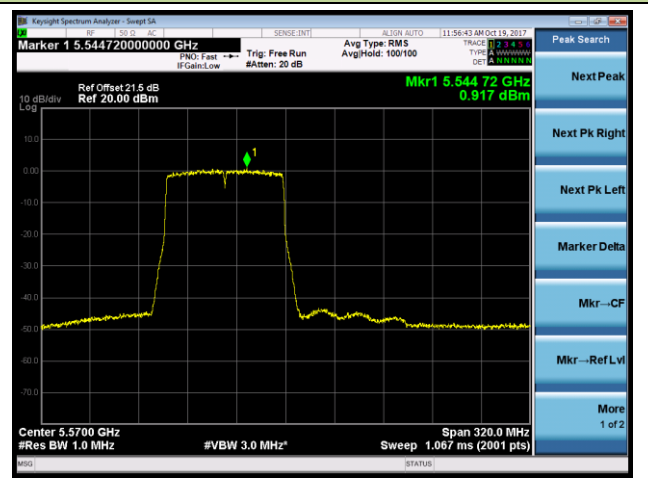

Channel 122 (5610MHz)

Channel 138 (5690MHz)

802.11ac-VHT80+80 Power Spectral Density - Ant 0 / Ant 0 + 1 + 2 + 3 (CDD Mode)

Channel 42 5210MHz

Channel 106 5530MHz

802.11a Power Spectral Density - Ant 1 / Ant 0 + 1 + 2 + 3 (CDD Mode)