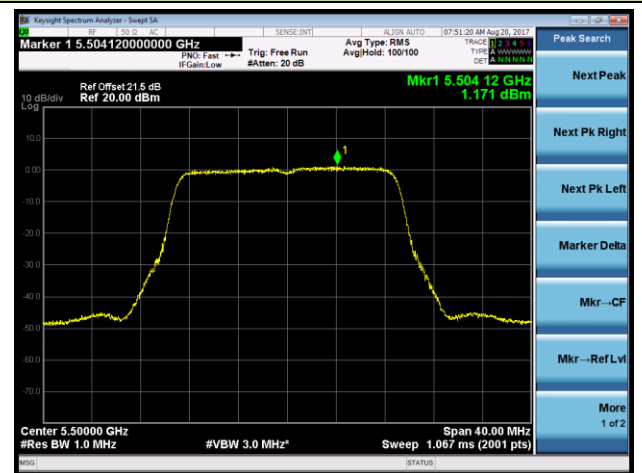

802.11ac-VHT20 Power Spectral Density - Ant 1 / Ant 0 + 1 + 2 + 3 (CDD Mode)

Channel 52 (5260MHz)

Channel 60 (5300MHz)

Channel 64 (5320MHz)

Channel 100 (5500MHz)

Channel 120 (5600MHz)

Channel 140 (5700MHz)

802.11ac-VHT20 Power Spectral Density - Ant 1 / Ant 0 + 1 + 2 + 3 (CDD Mode)

Channel 144 (5720MHz)

802.11ac-VHT40 Power Spectral Density - Ant 1 / Ant 0 + 1 + 2 + 3 (CDD Mode)

Channel 54 (5270MHz)

Channel 62 (5310MHz)

Channel 102 (5510MHz)

Channel 118 (5590MHz)

Channel 134 (5670MHz)