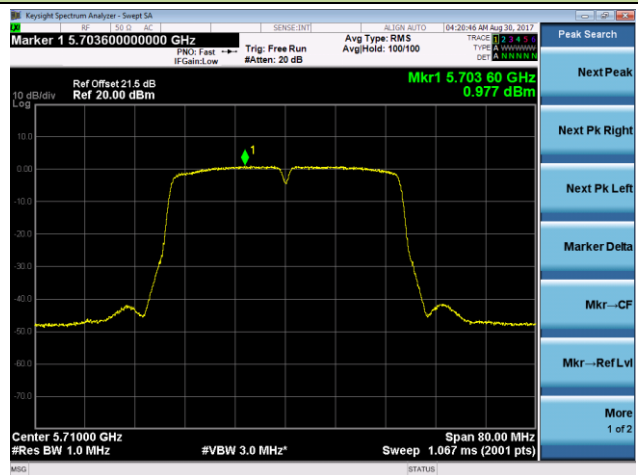

Channel 102 (5510MHz)

Channel 118 (5590MHz)

Channel 134 (5670MHz)

Channel 142 (5710MHz)

802.11ac-VHT20 Power Spectral Density - Ant 0 / Ant 0 + 1 + 2 + 3 (CDD Mode)

Channel 52 (5260MHz)

Channel 60 (5300MHz)

Channel 64 (5320MHz)

Channel 100 (5500MHz)

Channel 120 (5600MHz)

Channel 140 (5700MHz)

802.11ac-VHT20 Power Spectral Density - Ant 0 / Ant 0 + 1 + 2 + 3 (CDD Mode)

Channel 144 (5720MHz)

802.11ac-VHT40 Power Spectral Density - Ant 0 / Ant 0 + 1 + 2 + 3 (CDD Mode)