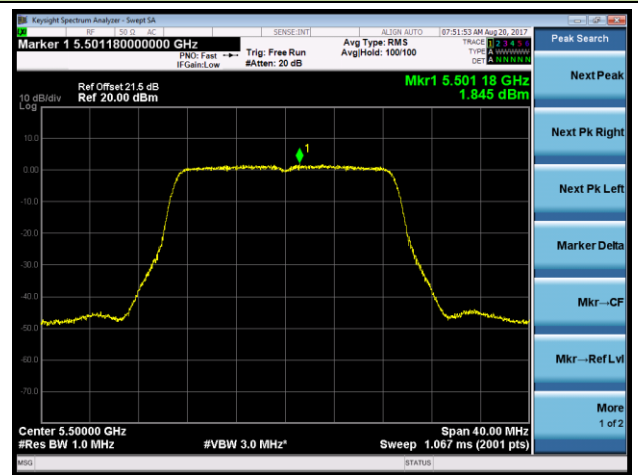

Channel 102 (5510MHz)

Channel 118 (5590MHz)

Channel 134 (5670MHz)

Channel 142 (5710MHz)

802.11ac-VHT20 Power Spectral Density - Ant 0 / Ant 0 + 1 + 2 + 3 (CDD Mode)

Channel 52 (5260MHz)

Channel 60 (5300MHz)

Channel 64 (5320MHz)

Channel 100 (5500MHz)

Channel 120 (5600MHz)

Channel 140 (5700MHz)

802.11ac-VHT20 Power Spectral Density - Ant 0 / Ant 0 + 1 + 2 + 3 (CDD Mode)

Channel 144 (5720MHz)

802.11ac-VHT40 Power Spectral Density - Ant 0 / Ant 0 + 1 + 2 + 3 (CDD Mode)