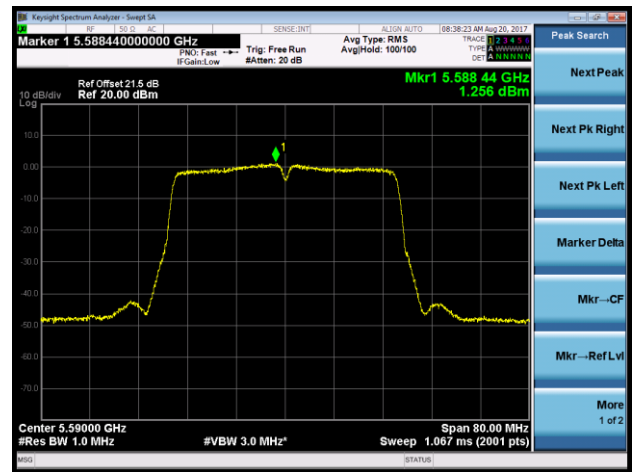

Channel 144 (5720MHz)

802.11ac-VHT40 Power Spectral Density - Ant 1 / Ant 0 + 1 + 2 + 3 (CDD Mode)

Channel 54 (5270MHz)

Channel 62 (5310MHz)

Channel 102 (5510MHz)

Channel 118 (5590MHz)

Channel 134 (5670MHz)

Channel 142 (5710MHz)

802.11ac-VHT80 Power Spectral Density - Ant 1 / Ant 0 + 1 + 2 + 3 (CDD Mode)

Channel 58 (5290MHz)

Channel 106 (5530MHz)

Channel 122 (5610MHz)

Channel 138 (5690MHz)

802.11ac-VHT80+80 Power Spectral Density - Ant 1 / Ant 0 + 1 (Ant 0 + 1 + 2 + 3) (CDD Mode)