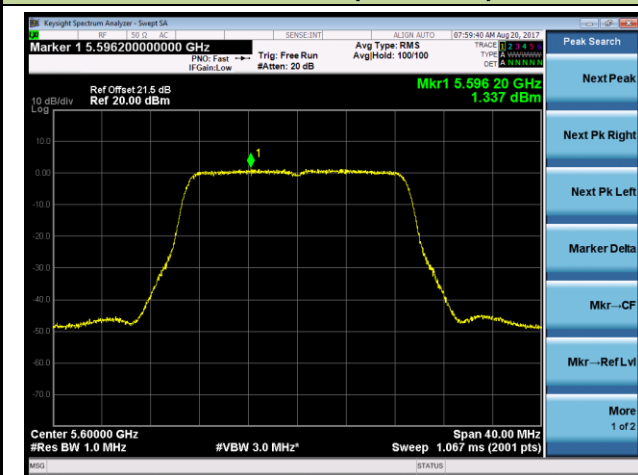

Channel 102 (5510MHz)

Channel 118 (5590MHz)

Channel 134 (5670MHz)

Channel 142 (5710MHz)

802.11ac-VHT20 Power Spectral Density - Ant 0 / Ant 0 + 1 + 2 + 3 (CDD Mode)

Channel 52 (5260MHz)

Channel 60 (5300MHz)

Channel 64 (5320MHz)

Channel 100 (5500MHz)

Channel 120 (5600MHz)

Channel 140 (5700MHz)

802.11ac-VHT20 Power Spectral Density - Ant 0 / Ant 0 + 1 + 2 + 3 (CDD Mode)

Channel 144 (5720MHz)

802.11ac-VHT40 Power Spectral Density - Ant 0 / Ant 0 + 1 + 2 + 3 (CDD Mode)