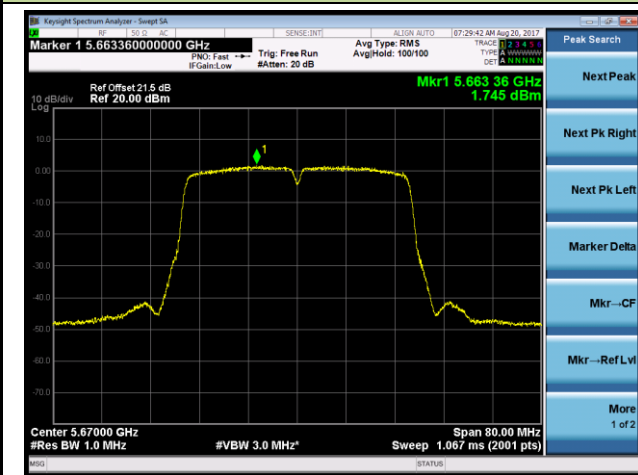

802.11n-HT20 Power Spectral Density - Ant 0 / Ant 0 + 1 + 2 + 3 (CDD Mode)

Channel 144 (5720MHz)

802.11n-HT40 Power Spectral Density - Ant 0 / Ant 0 + 1 + 2 + 3 (CDD Mode)

Channel 54 (5270MHz)

Channel 62 (5310MHz)

Channel 102 (5510MHz)

Channel 118 (5590MHz)

Channel 134 (5670MHz)

Channel 142 (5710MHz)

802.11ac-VHT20 Power Spectral Density - Ant 0 / Ant 0 + 1 + 2 + 3 (CDD Mode)

Channel 52 (5260MHz)

Channel 60 (5300MHz)