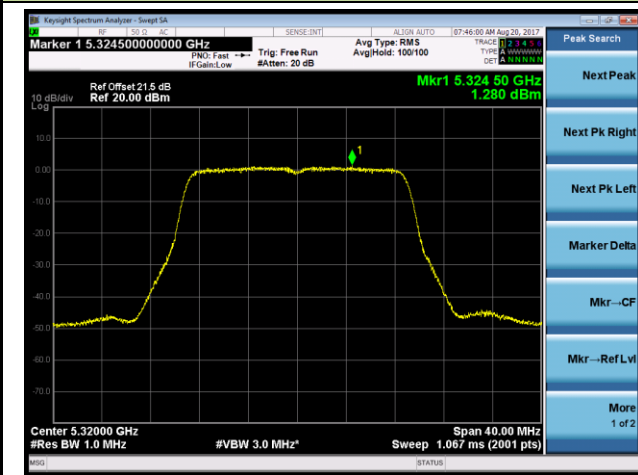

Channel 102 (5510MHz)

Channel 118 (5590MHz)

Channel 134 (5670MHz)

Channel 142 (5710MHz)

802.11ac-VHT20 Power Spectral Density - Ant 0 / Ant 0 + 1 + 2 + 3 (CDD Mode)

Channel 52 (5260MHz)

Channel 60 (5300MHz)

Channel 64 (5320MHz)

Channel 100 (5500MHz)

Channel 120 (5600MHz)

Channel 140 (5700MHz)

802.11ac-VHT20 Power Spectral Density - Ant 0 / Ant 0 + 1 + 2 + 3 (CDD Mode)

Channel 144 (5720MHz)

802.11ac-VHT40 Power Spectral Density - Ant 0 / Ant 0 + 1 + 2 + 3 (CDD Mode)