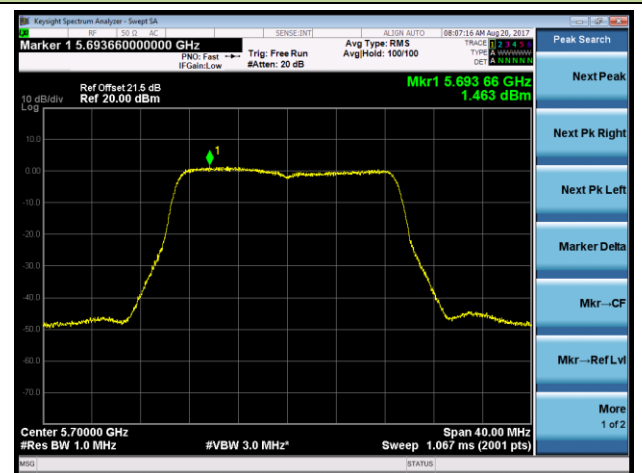

802.11ac-VHT20 Power Spectral Density - Ant 1 / Ant 0 + 1 + 2 + 3 (CDD Mode)

Channel 52 (5260MHz)

Channel 60 (5300MHz)

Channel 64 (5320MHz)

Channel 100 (5500MHz)

Channel 120 (5600MHz)

Channel 140 (5700MHz)

802.11ac-VHT20 Power Spectral Density - Ant 1 / Ant 0 + 1 + 2 + 3 (CDD Mode)

Channel 144 (5720MHz)

802.11ac-VHT40 Power Spectral Density - Ant 1 / Ant 0 + 1 + 2 + 3 (CDD Mode)

Channel 54 (5270MHz)

Channel 62 (5310MHz)

Channel 102 (5510MHz)

Channel 118 (5590MHz)

Channel 134 (5670MHz)