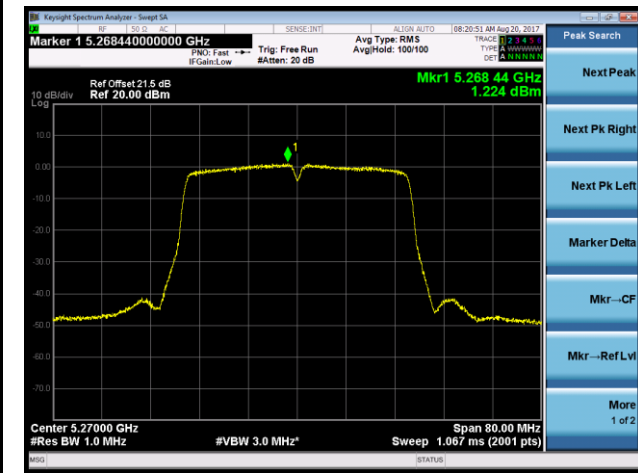

802.11ac-VHT20 Power Spectral Density - Ant 1 / Ant 0 + 1 + 2 + 3 (CDD Mode)

Channel 52 (5260MHz)

Channel 60 (5300MHz)

Channel 64 (5320MHz)

Channel 100 (5500MHz)

Channel 120 (5600MHz)

Channel 140 (5700MHz)

802.11ac-VHT20 Power Spectral Density - Ant 1 / Ant 0 + 1 + 2 + 3 (CDD Mode)

Channel 144 (5720MHz)

802.11ac-VHT40 Power Spectral Density - Ant 1 / Ant 0 + 1 + 2 + 3 (CDD Mode)

Channel 54 (5270MHz)

Channel 62 (5310MHz)

Channel 102 (5510MHz)

Channel 118 (5590MHz)

Channel 134 (5670MHz)