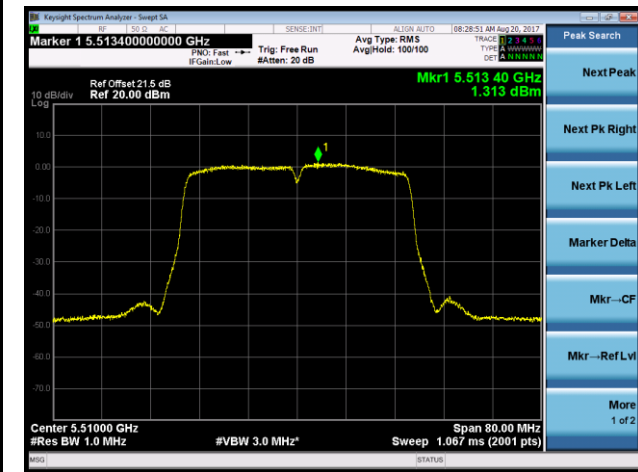

802.11ac-VHT20 Power Spectral Density - Ant 1 / Ant 0 + 1 + 2 + 3 (CDD Mode)

Channel 52 (5260MHz)

Channel 60 (5300MHz)

Channel 64 (5320MHz)

Channel 100 (5500MHz)

Channel 120 (5600MHz)

Channel 140 (5700MHz)

802.11ac-VHT20 Power Spectral Density - Ant 1 / Ant 0 + 1 + 2 + 3 (CDD Mode)

Channel 144 (5720MHz)

802.11ac-VHT40 Power Spectral Density - Ant 1 / Ant 0 + 1 + 2 + 3 (CDD Mode)

Channel 54 (5270MHz)

Channel 62 (5310MHz)

Channel 102 (5510MHz)

Channel 118 (5590MHz)

Channel 134 (5670MHz)

Channel 142 (5710MHz)

802.11ac-VHT80 Power Spectral Density - Ant 1 / Ant 0 + 1 + 2 + 3 (CDD Mode)

Channel 58 (5290MHz)

Channel 106 (5530MHz)

Channel 122 (5610MHz)

Channel 138 (5690MHz)

802.11ac-VHT80+80 Power Spectral Density - Ant 1 / Ant 0 + 1 (Ant 0 + 1 + 2 + 3) (CDD Mode)