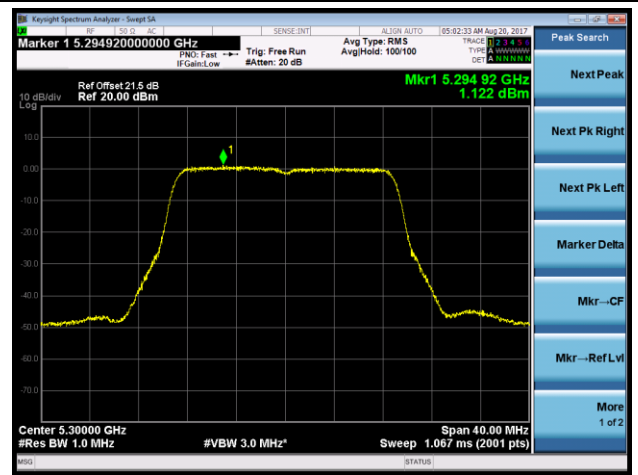

Channel 60 (5300MHz)