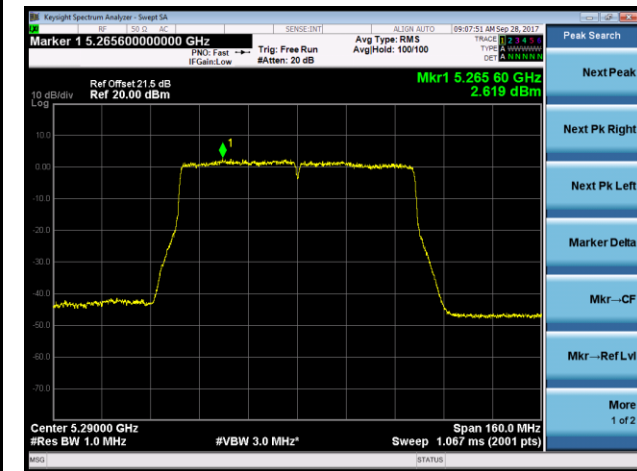

Channel 144 (5720MHz)

802.11ac-VHT40 Power Spectral Density - Ant 1 / Ant 0 + 1 + 2 + 3 (CDD Mode)

Channel 54 (5270MHz)

Channel 62 (5310MHz)

Channel 102 (5510MHz)

Channel 118 (5590MHz)

Channel 134 (5670MHz)

Channel 142 (5710MHz)

802.11ac-VHT80 Power Spectral Density - Ant 1 / Ant 0 + 1 + 2 + 3 (CDD Mode)

Channel 58 (5290MHz)

Channel 106 (5530MHz)

Channel 122 (5610MHz)

Channel 138 (5690MHz)

802.11ac-VHT80+80 Power Spectral Density - Ant 1 / Ant 0 + 1 (Ant 0 + 1 + 2 + 3) (CDD Mode)

Channel 58 (5290MHz)

Channel 106 (5530MHz)

Channel 122 (5610MHz)

Channel 138 (5690MHz)