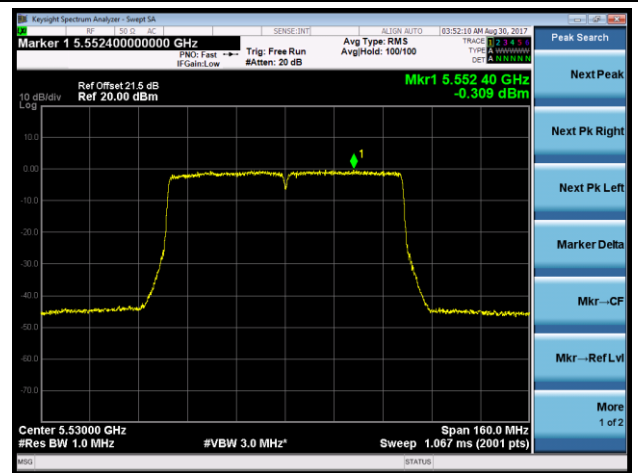

Channel 54 (5270MHz)

Channel 62 (5310MHz)

Channel 102 (5510MHz)

Channel 118 (5590MHz)

Channel 134 (5670MHz)

Channel 142 (5710MHz)

802.11ac-VHT80 Power Spectral Density - Ant 0 / Ant 0 + 1 + 2 + 3 (CDD Mode)

Channel 58 (5290MHz)

Channel 106 (5530MHz)

Channel 122 (5610MHz)

Channel 138 (5690MHz)

802.11ac-VHT80+80 Power Spectral Density - Ant 0 / Ant 0 + 1 (Ant 0 + 1 + 2 + 3) (CDD Mode)

Channel 58 (5290MHz)

Channel 106 (5530MHz)