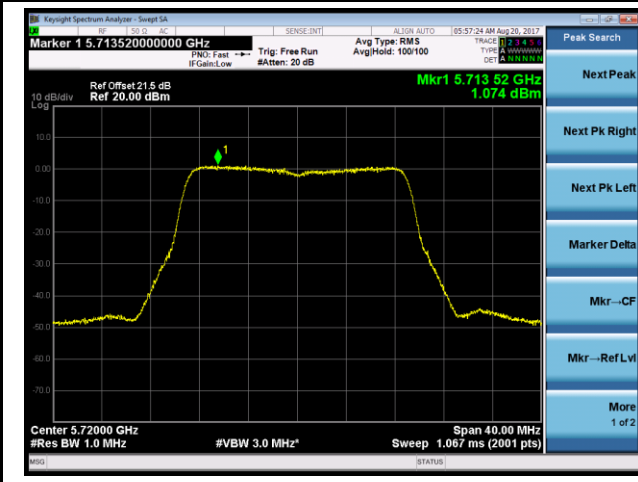

802.11n-HT20 Power Spectral Density - Ant 1 / Ant 0 + 1 + 2 + 3 (CDD Mode)

Channel 144 (5720MHz)