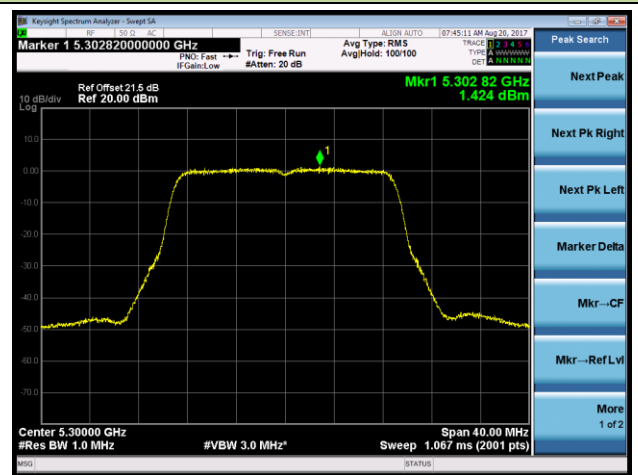

Channel 102 (5510MHz)

Channel 118 (5590MHz)

Channel 134 (5670MHz)

Channel 142 (5710MHz)

802.11ac-VHT20 Power Spectral Density - Ant 0 / Ant 0 + 1 + 2 + 3 (CDD Mode)

Channel 52 (5260MHz)

Channel 60 (5300MHz)

Channel 64 (5320MHz)

Channel 100 (5500MHz)

Channel 120 (5600MHz)

Channel 140 (5700MHz)

802.11ac-VHT20 Power Spectral Density - Ant 0 / Ant 0 + 1 + 2 + 3 (CDD Mode)

Channel 144 (5720MHz)

802.11ac-VHT40 Power Spectral Density - Ant 0 / Ant 0 + 1 + 2 + 3 (CDD Mode)