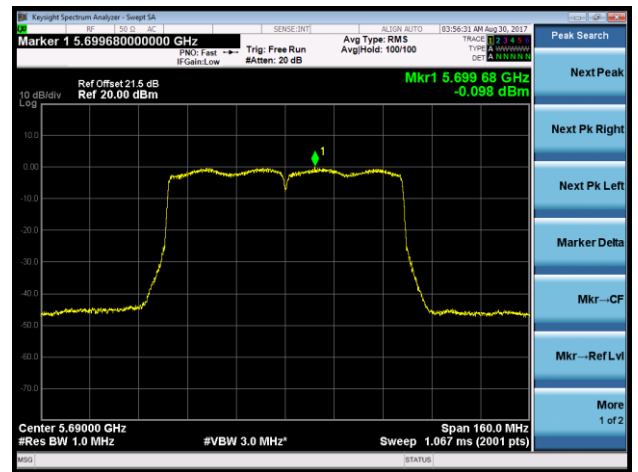

Channel 142 (5710MHz)

802.11ac-VHT80 Power Spectral Density - Ant 1 / Ant 0 + 1 + 2 + 3 (CDD Mode)

Channel 58 (5290MHz)

Channel 106 (5530MHz)

Channel 122 (5610MHz)

Channel 138 (5690MHz)

802.11ac-VHT80+80 Power Spectral Density - Ant 1 / Ant 0 + 1 (Ant 0 + 1 + 2 + 3) (CDD Mode)

Channel 58 (5290MHz)

Channel 106 (5530MHz)

Channel 122 (5610MHz)

Channel 138 (5690MHz)