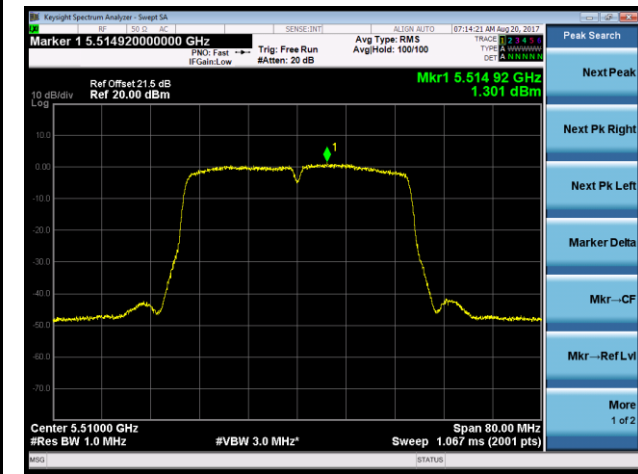

Channel 144 (5720MHz)

802.11n-HT40 Power Spectral Density - Ant 1 / Ant 0 + 1 + 2 + 3 (CDD Mode)

Channel 54 (5270MHz)

Channel 62 (5310MHz)

Channel 102 (5510MHz)

Channel 118 (5590MHz)

Channel 134 (5670MHz)

Channel 142 (5710MHz)

802.11ac-VHT20 Power Spectral Density - Ant 1 / Ant 0 + 1 + 2 + 3 (CDD Mode)

Channel 52 (5260MHz)

Channel 60 (5300MHz)

Channel 64 (5320MHz)

Channel 100 (5500MHz)

Channel 120 (5600MHz)

Channel 140 (5700MHz)

802.11ac-VHT20 Power Spectral Density - Ant 1 / Ant 0 + 1 + 2 + 3 (CDD Mode)