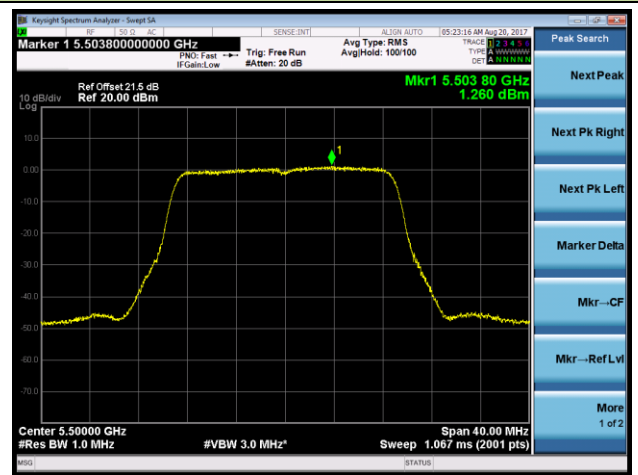

802.11n-HT20 Power Spectral Density - Ant 1 / Ant 0 + 1 + 2 + 3 (CDD Mode)

Channel 52 (5260MHz)

Channel 60 (5300MHz)

Channel 64 (5320MHz)

Channel 100 (5500MHz)

Channel 120 (5600MHz)

Channel 140 (5700MHz)

802.11n-HT20 Power Spectral Density - Ant 1 / Ant 0 + 1 + 2 + 3 (CDD Mode)