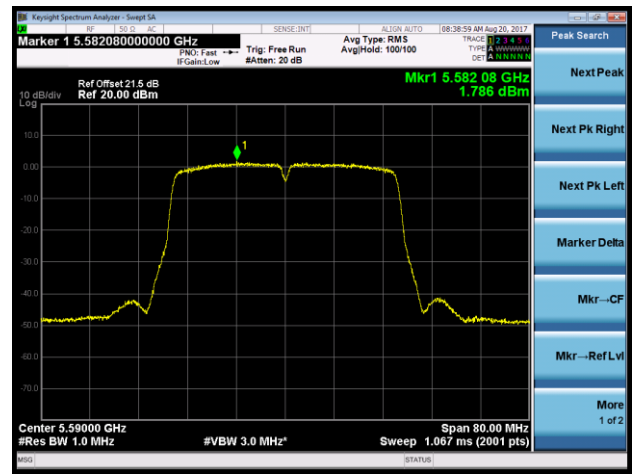

Channel 54 (5270MHz)

Channel 62 (5310MHz)

Channel 102 (5510MHz)

Channel 118 (5590MHz)

Channel 134 (5670MHz)

Channel 142 (5710MHz)

802.11ac-VHT80 Power Spectral Density - Ant 0 / Ant 0 + 1 + 2 + 3 (CDD Mode)

Channel 58 (5290MHz)

Channel 106 (5530MHz)

Channel 122 (5610MHz)

Channel 138 (5690MHz)

802.11ac-VHT80+80 Power Spectral Density - Ant 0 / Ant 0 + 1 (Ant 0 + 1 + 2 + 3) (CDD Mode)

Channel 58 (5290MHz)

Channel 106 (5530MHz)