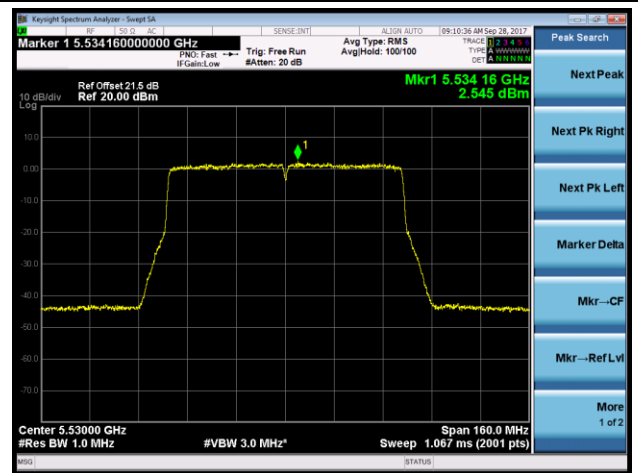

Channel 58 (5290MHz)

Channel 106 (5530MHz)

Channel 122 (5610MHz)

Channel 138 (5690MHz)

802.11ac-VHT80+80 Power Spectral Density - Ant 0 / Ant 0 + 1 (Ant 0 + 1 + 2 + 3) (CDD Mode)

Channel 58 (5290MHz)

Channel 106 (5530MHz)

Channel 122 (5610MHz)

Channel 138 (5690MHz)

802.11ac-VHT80+80 Power Spectral Density - Ant 0 / Ant 0 + 1 + 2 + 3 (CDD Mode)

Channel 42 5210MHz

Channel 106 5530MHz

802.11a Power Spectral Density - Ant 1 / Ant 0 + 1 + 2 + 3 (CDD Mode)