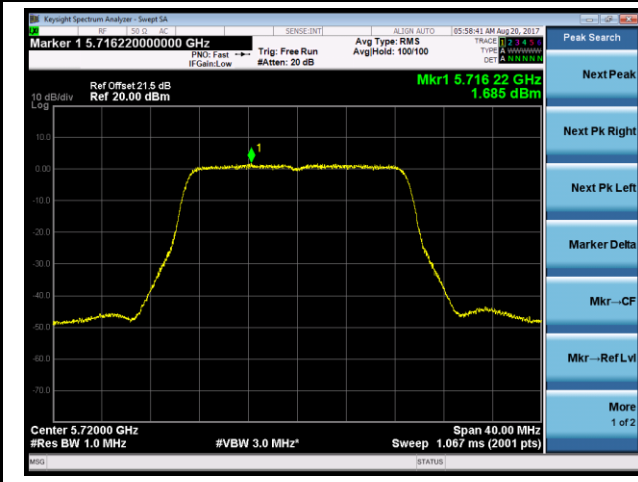

802.11n-HT20 Power Spectral Density - Ant 0 / Ant 0 + 1 + 2 + 3 (CDD Mode)

Channel 144 (5720MHz)

802.11n-HT40 Power Spectral Density - Ant 0 / Ant 0 + 1 + 2 + 3 (CDD Mode)

Channel 54 (5270MHz)

Channel 62 (5310MHz)

Channel 102 (5510MHz)

Channel 118 (5590MHz)

Channel 134 (5670MHz)

Channel 142 (5710MHz)

802.11ac-VHT20 Power Spectral Density - Ant 0 / Ant 0 + 1 + 2 + 3 (CDD Mode)

Channel 52 (5260MHz)

Channel 60 (5300MHz)