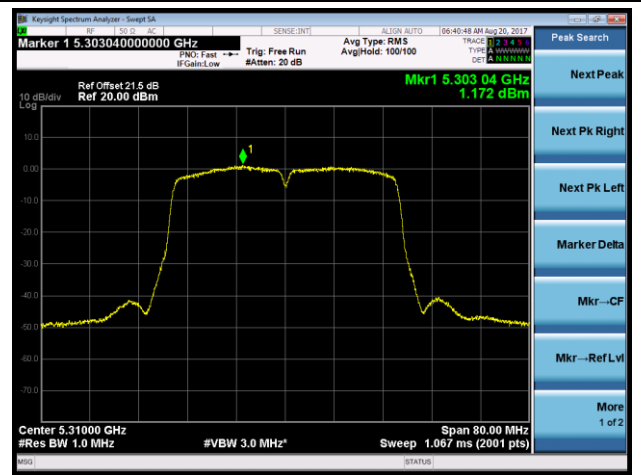

Channel 144 (5720MHz)

802.11n-HT40 Power Spectral Density - Ant 1 / Ant 0 + 1 + 2 + 3 (CDD Mode)

Channel 54 (5270MHz)

Channel 62 (5310MHz)

Channel 102 (5510MHz)

Channel 118 (5590MHz)

Channel 134 (5670MHz)

Channel 142 (5710MHz)

802.11ac-VHT20 Power Spectral Density - Ant 1 / Ant 0 + 1 + 2 + 3 (CDD Mode)

Channel 52 (5260MHz)

Channel 60 (5300MHz)

Channel 64 (5320MHz)

Channel 100 (5500MHz)

Channel 120 (5600MHz)

Channel 140 (5700MHz)

802.11ac-VHT20 Power Spectral Density - Ant 1 / Ant 0 + 1 + 2 + 3 (CDD Mode)