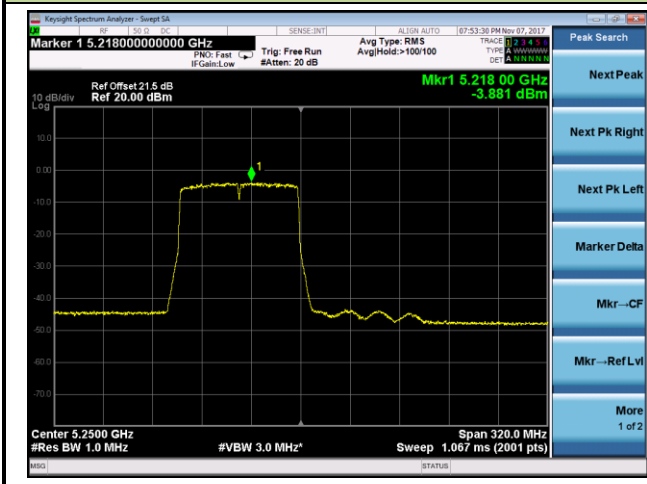

Channel 58 (5290MHz)

Channel 106 (5530MHz)

Channel 122 (5610MHz)

Channel 138 (5690MHz)

802.11ac-VHT80+80 Power Spectral Density - Ant 0 / Ant 0 + 1 (Ant 0 + 1 + 2 + 3) (CDD Mode)

Channel 58 (5290MHz)

Channel 106 (5530MHz)

Channel 122 (5610MHz)

Channel 138 (5690MHz)

802.11ac-VHT80+80 Power Spectral Density - Ant 0 / Ant 0 + 1 + 2 + 3 (CDD Mode)

Channel 42 5210MHz

Channel 106 5530MHz

802.11a Power Spectral Density - Ant 1 / Ant 0 + 1 + 2 + 3 (CDD Mode)