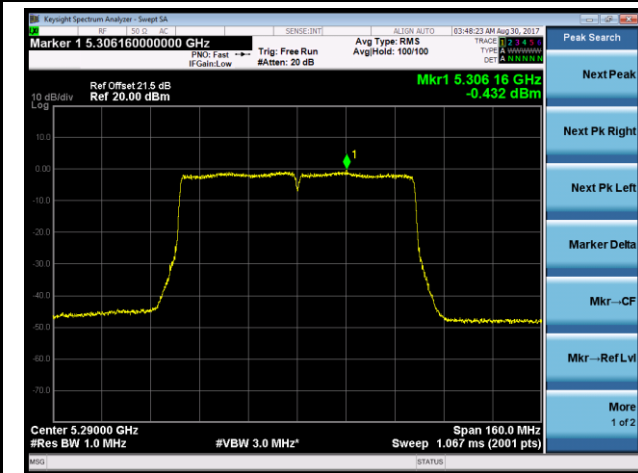

802.11ac-VHT20 Power Spectral Density - Ant 1 / Ant 0 + 1 + 2 + 3 (CDD Mode)

Channel 52 (5260MHz)

Channel 60 (5300MHz)

Channel 64 (5320MHz)

Channel 100 (5500MHz)

Channel 120 (5600MHz)

Channel 140 (5700MHz)

802.11ac-VHT20 Power Spectral Density - Ant 1 / Ant 0 + 1 + 2 + 3 (CDD Mode)

Channel 144 (5720MHz)

802.11ac-VHT40 Power Spectral Density - Ant 1 / Ant 0 + 1 + 2 + 3 (CDD Mode)

Channel 54 (5270MHz)

Channel 62 (5310MHz)

Channel 102 (5510MHz)

Channel 118 (5590MHz)

Channel 134 (5670MHz)

Channel 142 (5710MHz)

802.11ac-VHT80 Power Spectral Density - Ant 1 / Ant 0 + 1 + 2 + 3 (CDD Mode)

Channel 58 (5290MHz)

Channel 106 (5530MHz)

Channel 122 (5610MHz)

Channel 138 (5690MHz)

802.11ac-VHT80+80 Power Spectral Density - Ant 1 / Ant 0 + 1 (Ant 0 + 1 + 2 + 3) (CDD Mode)