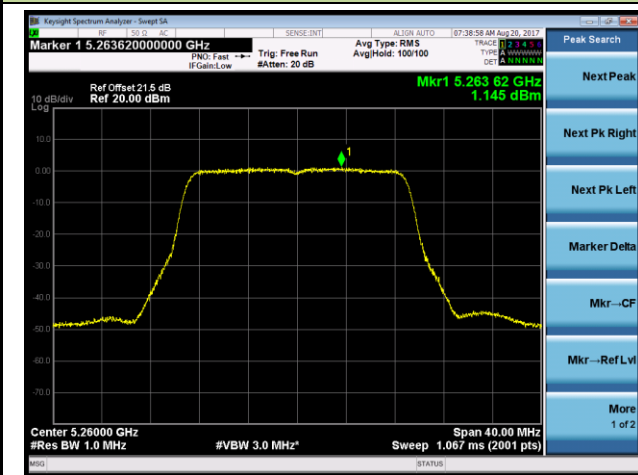

Channel 102 (5510MHz)

Channel 118 (5590MHz)

Channel 134 (5670MHz)

Channel 142 (5710MHz)

802.11ac-VHT20 Power Spectral Density - Ant 0 / Ant 0 + 1 + 2 + 3 (CDD Mode)

Channel 52 (5260MHz)

Channel 60 (5300MHz)

Channel 64 (5320MHz)

Channel 100 (5500MHz)

Channel 120 (5600MHz)

Channel 140 (5700MHz)

802.11ac-VHT20 Power Spectral Density - Ant 0 / Ant 0 + 1 + 2 + 3 (CDD Mode)

Channel 144 (5720MHz)

802.11ac-VHT40 Power Spectral Density - Ant 0 / Ant 0 + 1 + 2 + 3 (CDD Mode)