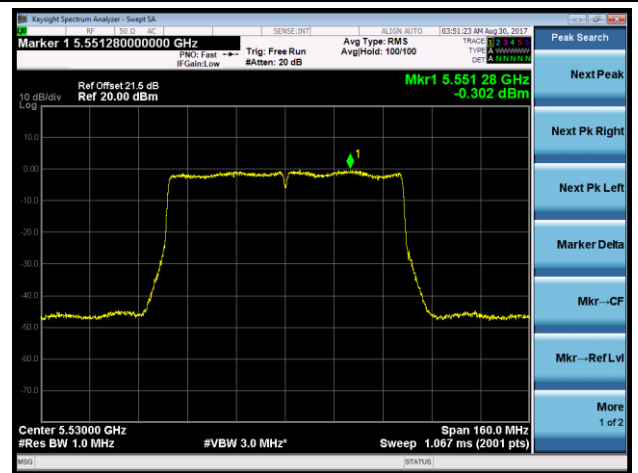

Channel 142 (5710MHz)

802.11ac-VHT80 Power Spectral Density - Ant 1 / Ant 0 + 1 + 2 + 3 (CDD Mode)

Channel 58 (5290MHz)

Channel 106 (5530MHz)

Channel 122 (5610MHz)

Channel 138 (5690MHz)

802.11ac-VHT80+80 Power Spectral Density - Ant 1 / Ant 0 + 1 (Ant 0 + 1 + 2 + 3) (CDD Mode)

Channel 58 (5290MHz)

Channel 106 (5530MHz)

Channel 122 (5610MHz)

Channel 138 (5690MHz)