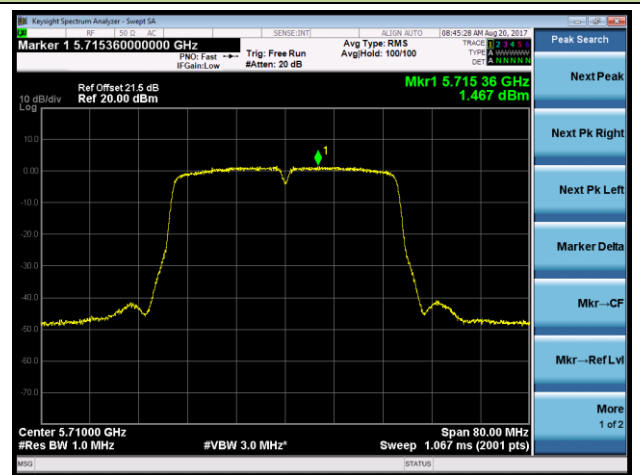

Channel 54 (5270MHz)

Channel 62 (5310MHz)

Channel 102 (5510MHz)

Channel 118 (5590MHz)

Channel 134 (5670MHz)

Channel 142 (5710MHz)

802.11ac-VHT80 Power Spectral Density - Ant 0 / Ant 0 + 1 + 2 + 3 (CDD Mode)

Channel 58 (5290MHz)

Channel 106 (5530MHz)

Channel 122 (5610MHz)

Channel 138 (5690MHz)

802.11ac-VHT80+80 Power Spectral Density - Ant 0 / Ant 0 + 1 (Ant 0 + 1 + 2 + 3) (CDD Mode)

Channel 58 (5290MHz)

Channel 106 (5530MHz)