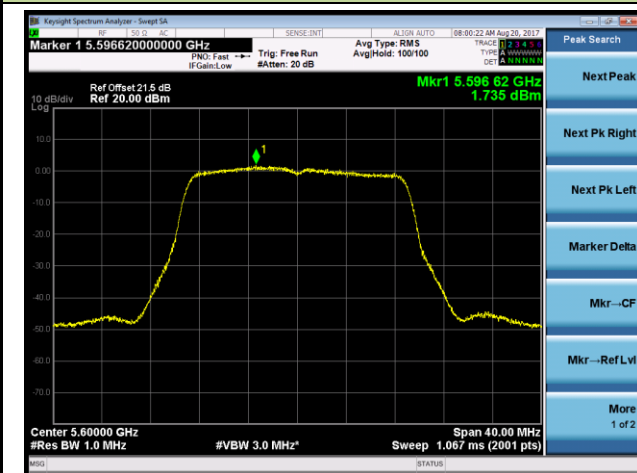

802.11ac-VHT20 Power Spectral Density - Ant 1 / Ant 0 + 1 + 2 + 3 (CDD Mode)

Channel 52 (5260MHz)

Channel 60 (5300MHz)

Channel 64 (5320MHz)

Channel 100 (5500MHz)

Channel 120 (5600MHz)

Channel 140 (5700MHz)

802.11ac-VHT20 Power Spectral Density - Ant 1 / Ant 0 + 1 + 2 + 3 (CDD Mode)

Channel 144 (5720MHz)

802.11ac-VHT40 Power Spectral Density - Ant 1 / Ant 0 + 1 + 2 + 3 (CDD Mode)

Channel 54 (5270MHz)

Channel 62 (5310MHz)

Channel 102 (5510MHz)

Channel 118 (5590MHz)

Channel 134 (5670MHz)