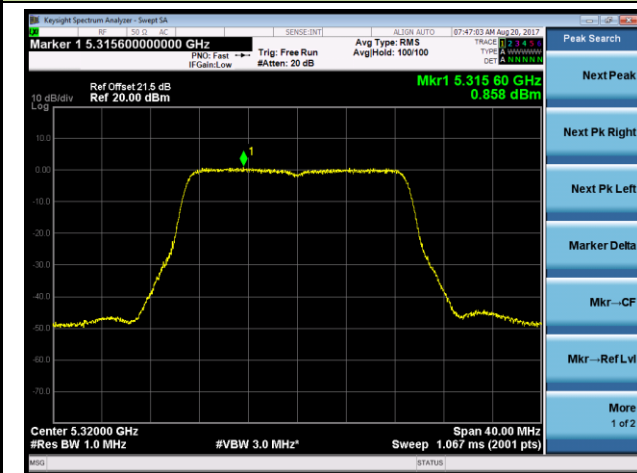

802.11ac-VHT20 Power Spectral Density - Ant 1 / Ant 0 + 1 + 2 + 3 (CDD Mode)

Channel 52 (5260MHz)

Channel 60 (5300MHz)

Channel 64 (5320MHz)

Channel 100 (5500MHz)

Channel 120 (5600MHz)

Channel 140 (5700MHz)

802.11ac-VHT20 Power Spectral Density - Ant 1 / Ant 0 + 1 + 2 + 3 (CDD Mode)

Channel 144 (5720MHz)

802.11ac-VHT40 Power Spectral Density - Ant 1 / Ant 0 + 1 + 2 + 3 (CDD Mode)

Channel 54 (5270MHz)

Channel 62 (5310MHz)

Channel 102 (5510MHz)

Channel 118 (5590MHz)

Channel 134 (5670MHz)