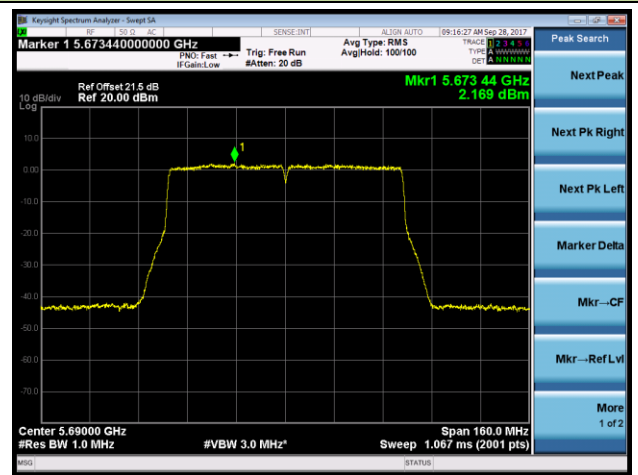

Channel 58 (5290MHz)

Channel 106 (5530MHz)

Channel 122 (5610MHz)

Channel 138 (5690MHz)

802.11ac-VHT80+80 Power Spectral Density - Ant 0 / Ant 0 + 1 (Ant 0 + 1 + 2 + 3) (CDD Mode)

Channel 58 (5290MHz)

Channel 106 (5530MHz)

Channel 122 (5610MHz)

Channel 138 (5690MHz)

802.11ac-VHT80+80 Power Spectral Density - Ant 0 / Ant 0 + 1 + 2 + 3 (CDD Mode)

Channel 42 5210MHz

Channel 106 5530MHz

802.11a Power Spectral Density - Ant 1 / Ant 0 + 1 + 2 + 3 (CDD Mode)