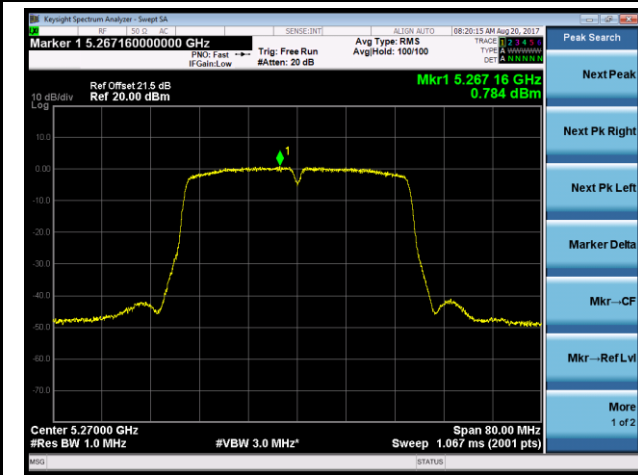

Channel 64 (5320MHz)

Channel 100 (5500MHz)

Channel 120 (5600MHz)

Channel 140 (5700MHz)

802.11ac-VHT20 Power Spectral Density - Ant 0 / Ant 0 + 1 + 2 + 3 (CDD Mode)

Channel 144 (5720MHz)

802.11ac-VHT40 Power Spectral Density - Ant 0 / Ant 0 + 1 + 2 + 3 (CDD Mode)

Channel 54 (5270MHz)

Channel 62 (5310MHz)

Channel 102 (5510MHz)

Channel 118 (5590MHz)

Channel 134 (5670MHz)

Channel 142 (5710MHz)

802.11ac-VHT80 Power Spectral Density - Ant 0 / Ant 0 + 1 + 2 + 3 (CDD Mode)