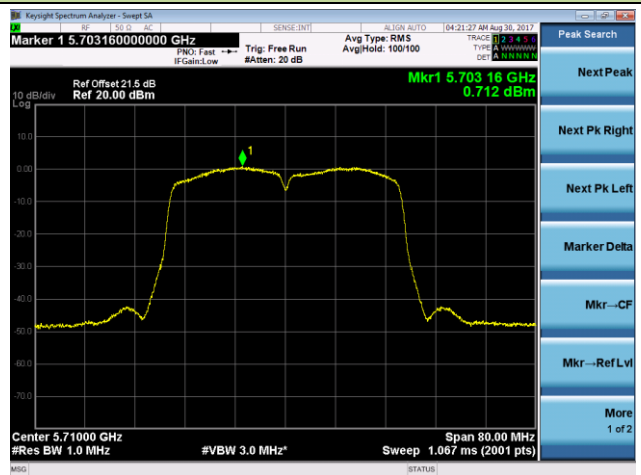

Channel 144 (5720MHz)

802.11n-HT40 Power Spectral Density - Ant 1 / Ant 0 + 1 + 2 + 3 (CDD Mode)

Channel 54 (5270MHz)

Channel 62 (5310MHz)

Channel 102 (5510MHz)

Channel 118 (5590MHz)

Channel 134 (5670MHz)

Channel 142 (5710MHz)

802.11ac-VHT20 Power Spectral Density - Ant 1 / Ant 0 + 1 + 2 + 3 (CDD Mode)

Channel 52 (5260MHz)

Channel 60 (5300MHz)

Channel 64 (5320MHz)

Channel 100 (5500MHz)

Channel 120 (5600MHz)

Channel 140 (5700MHz)

802.11ac-VHT20 Power Spectral Density - Ant 1 / Ant 0 + 1 + 2 + 3 (CDD Mode)