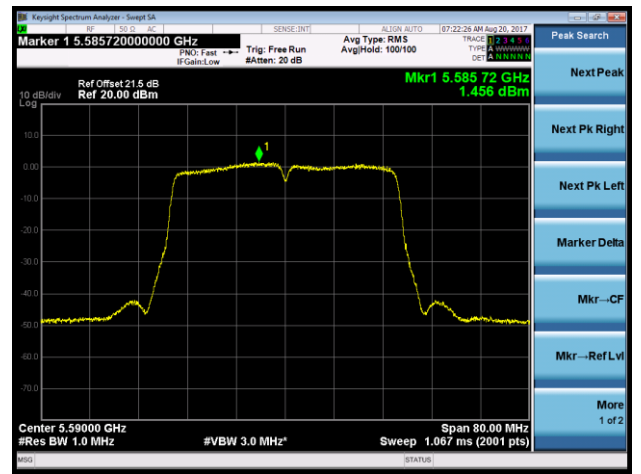

Channel 144 (5720MHz)

802.11n-HT40 Power Spectral Density - Ant 1 / Ant 0 + 1 + 2 + 3 (CDD Mode)

Channel 54 (5270MHz)

Channel 62 (5310MHz)

Channel 102 (5510MHz)

Channel 118 (5590MHz)

Channel 134 (5670MHz)

Channel 142 (5710MHz)

802.11ac-VHT20 Power Spectral Density - Ant 1 / Ant 0 + 1 + 2 + 3 (CDD Mode)

Channel 52 (5260MHz)

Channel 60 (5300MHz)

Channel 64 (5320MHz)

Channel 100 (5500MHz)

Channel 120 (5600MHz)

Channel 140 (5700MHz)

802.11ac-VHT20 Power Spectral Density - Ant 1 / Ant 0 + 1 + 2 + 3 (CDD Mode)