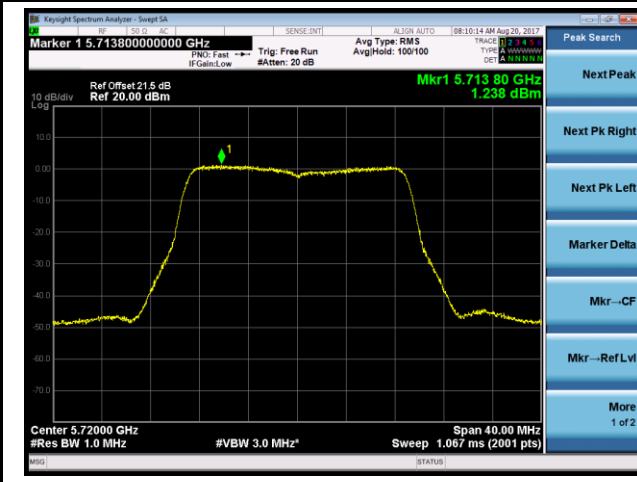

802.11ac-VHT20 Power Spectral Density - Ant 1 / Ant 0 + 1 + 2 + 3 (CDD Mode)

Channel 52 (5260MHz)

Channel 60 (5300MHz)

Channel 64 (5320MHz)

Channel 100 (5500MHz)

Channel 120 (5600MHz)

Channel 140 (5700MHz)

802.11ac-VHT20 Power Spectral Density - Ant 1 / Ant 0 + 1 + 2 + 3 (CDD Mode)

Channel 144 (5720MHz)

802.11ac-VHT40 Power Spectral Density - Ant 1 / Ant 0 + 1 + 2 + 3 (CDD Mode)

Channel 54 (5270MHz)

Channel 62 (5310MHz)

Channel 102 (5510MHz)

Channel 118 (5590MHz)

Channel 134 (5670MHz)