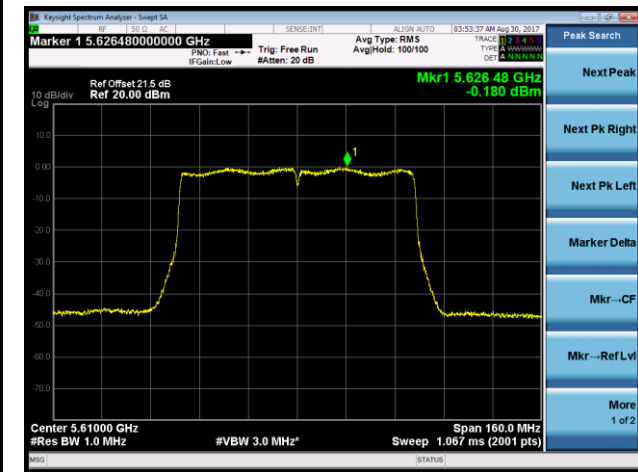

Channel 144 (5720MHz)

802.11ac-VHT40 Power Spectral Density - Ant 1 / Ant 0 + 1 + 2 + 3 (CDD Mode)

Channel 54 (5270MHz)

Channel 62 (5310MHz)

Channel 102 (5510MHz)

Channel 118 (5590MHz)

Channel 134 (5670MHz)

Channel 142 (5710MHz)

802.11ac-VHT80 Power Spectral Density - Ant 1 / Ant 0 + 1 + 2 + 3 (CDD Mode)

Channel 58 (5290MHz)

Channel 106 (5530MHz)

Channel 122 (5610MHz)

Channel 138 (5690MHz)

802.11ac-VHT80+80 Power Spectral Density - Ant 1 / Ant 0 + 1 (Ant 0 + 1 + 2 + 3) (CDD Mode)

Channel 58 (5290MHz)

Channel 106 (5530MHz)

Channel 122 (5610MHz)

Channel 138 (5690MHz)