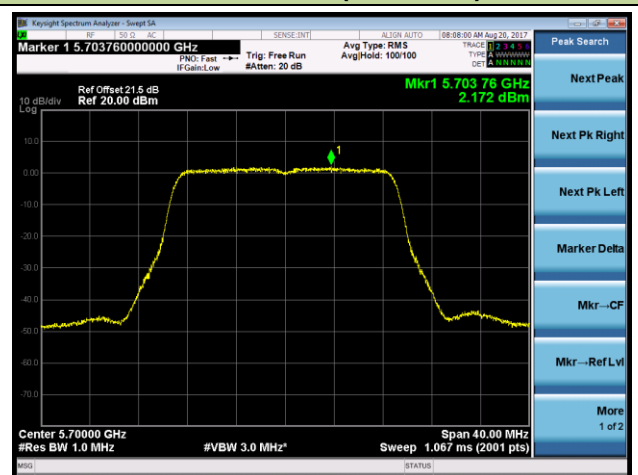

Channel 64 (5320MHz)

Channel 100 (5500MHz)

Channel 120 (5600MHz)

Channel 140 (5700MHz)

802.11ac-VHT20 Power Spectral Density - Ant 0 / Ant 0 + 1 + 2 + 3 (CDD Mode)

Channel 144 (5720MHz)

802.11ac-VHT40 Power Spectral Density - Ant 0 / Ant 0 + 1 + 2 + 3 (CDD Mode)

Channel 54 (5270MHz)

Channel 62 (5310MHz)

Channel 102 (5510MHz)

Channel 118 (5590MHz)

Channel 134 (5670MHz)

Channel 142 (5710MHz)

802.11ac-VHT80 Power Spectral Density - Ant 0 / Ant 0 + 1 + 2 + 3 (CDD Mode)