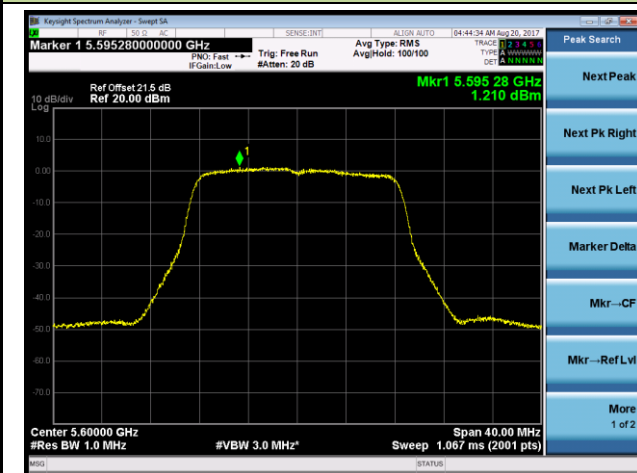

Channel 52 (5260MHz)

Channel 60 (5300MHz)

Channel 64 (5320MHz)

Channel 100 (5500MHz)

Channel 120 (5600MHz)

Channel 140 (5700MHz)

802.11a Power Spectral Density - Ant 1 / Ant 0 + 1 + 2 + 3 (CDD Mode)

Channel 144 (5720MHz)

802.11n-HT20 Power Spectral Density - Ant 1 / Ant 0 + 1 + 2 + 3 (CDD Mode)

Channel 52 (5260MHz)

Channel 60 (5300MHz)

Channel 64 (5320MHz)

Channel 100 (5500MHz)

Channel 120 (5600MHz)

Channel 140 (5700MHz)

802.11n-HT20 Power Spectral Density - Ant 1 / Ant 0 + 1 + 2 + 3 (CDD Mode)