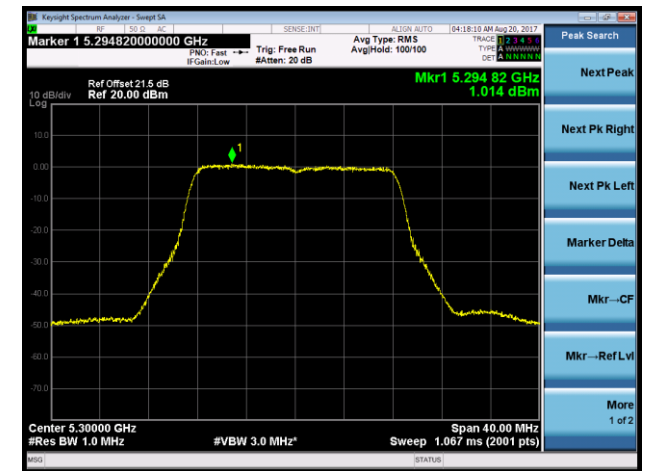

Channel 58 (5290MHz)

Channel 106 (5530MHz)

Channel 122 (5610MHz)

Channel 138 (5690MHz)

802.11ac-VHT80+80 Power Spectral Density - Ant 0 / Ant 0 + 1 (Ant 0 + 1 + 2 + 3) (CDD Mode)

Channel 58 (5290MHz)

Channel 106 (5530MHz)

Channel 122 (5610MHz)

Channel 138 (5690MHz)

802.11ac-VHT80+80 Power Spectral Density - Ant 0 / Ant 0 + 1 + 2 + 3 (CDD Mode)

Channel 42 5210MHz

Channel 106 5530MHz

802.11a Power Spectral Density - Ant 1 / Ant 0 + 1 + 2 + 3 (CDD Mode)

Channel 52 (5260MHz)

Channel 60 (5300MHz)

Channel 64 (5320MHz)

Channel 100 (5500MHz)

Channel 120 (5600MHz)

Channel 140 (5700MHz)

802.11a Power Spectral Density - Ant 1 / Ant 0 + 1 + 2 + 3 (CDD Mode)

Channel 144 (5720MHz)