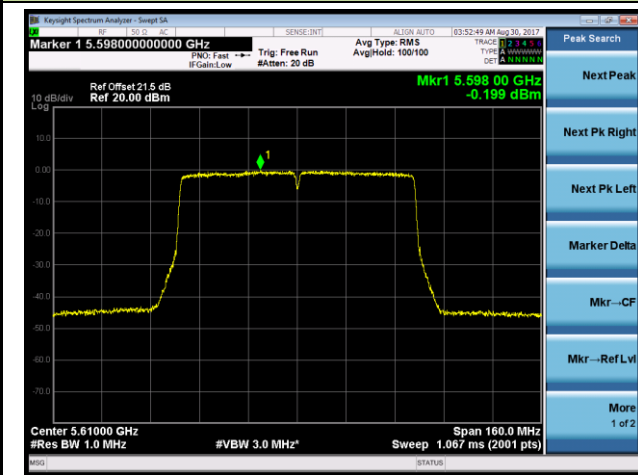

Channel 54 (5270MHz)

Channel 62 (5310MHz)

Channel 102 (5510MHz)

Channel 118 (5590MHz)

Channel 134 (5670MHz)

Channel 142 (5710MHz)

802.11ac-VHT80 Power Spectral Density - Ant 0 / Ant 0 + 1 + 2 + 3 (CDD Mode)

Channel 58 (5290MHz)

Channel 106 (5530MHz)

Channel 122 (5610MHz)

Channel 138 (5690MHz)

802.11ac-VHT80+80 Power Spectral Density - Ant 0 / Ant 0 + 1 (Ant 0 + 1 + 2 + 3) (CDD Mode)

Channel 58 (5290MHz)

Channel 106 (5530MHz)