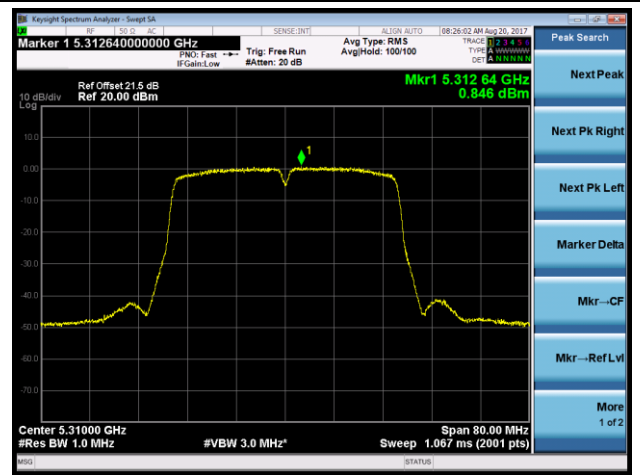

Channel 64 (5320MHz)

Channel 100 (5500MHz)

Channel 120 (5600MHz)

Channel 140 (5700MHz)

802.11ac-VHT20 Power Spectral Density - Ant 0 / Ant 0 + 1 + 2 + 3 (CDD Mode)

Channel 144 (5720MHz)

802.11ac-VHT40 Power Spectral Density - Ant 0 / Ant 0 + 1 + 2 + 3 (CDD Mode)

Channel 54 (5270MHz)

Channel 62 (5310MHz)

Channel 102 (5510MHz)

Channel 118 (5590MHz)

Channel 134 (5670MHz)

Channel 142 (5710MHz)

802.11ac-VHT80 Power Spectral Density - Ant 0 / Ant 0 + 1 + 2 + 3 (CDD Mode)