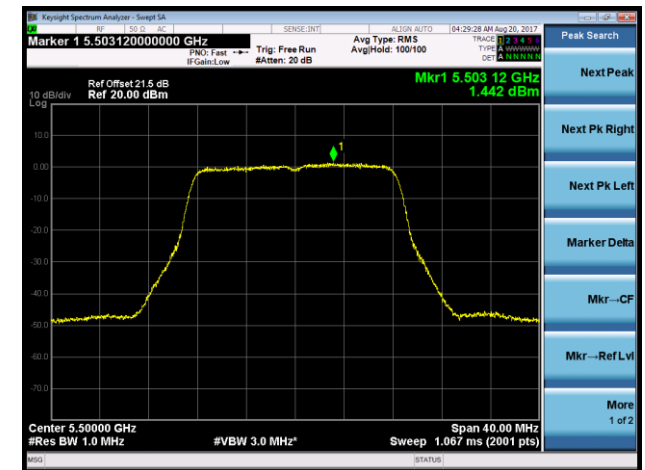

Channel 52 (5260MHz)

Channel 60 (5300MHz)

Channel 64 (5320MHz)

Channel 100 (5500MHz)

Channel 120 (5600MHz)

Channel 140 (5700MHz)

802.11a Power Spectral Density - Ant 1 / Ant 0 + 1 + 2 + 3 (CDD Mode)

Channel 144 (5720MHz)