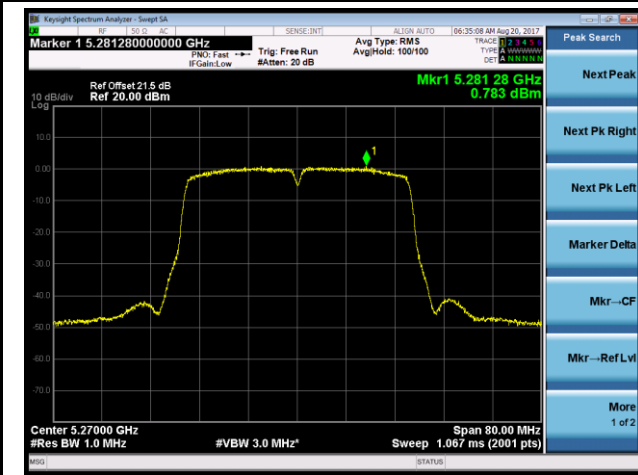

802.11n-HT20 Power Spectral Density - Ant 0 / Ant 0 + 1 + 2 + 3 (CDD Mode)

Channel 144 (5720MHz)

802.11n-HT40 Power Spectral Density - Ant 0 / Ant 0 + 1 + 2 + 3 (CDD Mode)

Channel 54 (5270MHz)

Channel 62 (5310MHz)

Channel 102 (5510MHz)

Channel 118 (5590MHz)

Channel 134 (5670MHz)

Channel 142 (5710MHz)

802.11ac-VHT20 Power Spectral Density - Ant 0 / Ant 0 + 1 + 2 + 3 (CDD Mode)

Channel 52 (5260MHz)

Channel 60 (5300MHz)