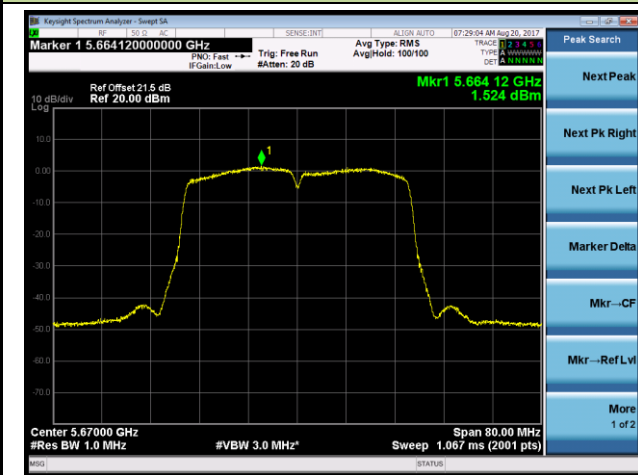

Channel 144 (5720MHz)

802.11n-HT40 Power Spectral Density - Ant 1 / Ant 0 + 1 + 2 + 3 (CDD Mode)

Channel 54 (5270MHz)

Channel 62 (5310MHz)

Channel 102 (5510MHz)

Channel 118 (5590MHz)

Channel 134 (5670MHz)

Channel 142 (5710MHz)

802.11ac-VHT20 Power Spectral Density - Ant 1 / Ant 0 + 1 + 2 + 3 (CDD Mode)

Channel 52 (5260MHz)

Channel 60 (5300MHz)

Channel 64 (5320MHz)

Channel 100 (5500MHz)

Channel 120 (5600MHz)

Channel 140 (5700MHz)

802.11ac-VHT20 Power Spectral Density - Ant 1 / Ant 0 + 1 + 2 + 3 (CDD Mode)