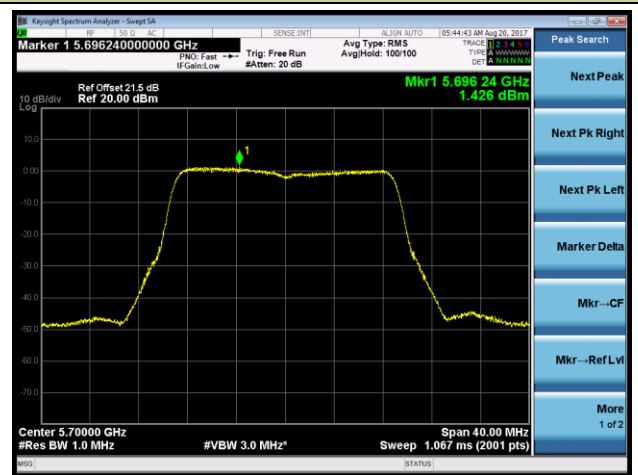

802.11n-HT20 Power Spectral Density - Ant 1 / Ant 0 + 1 + 2 + 3 (CDD Mode)

Channel 52 (5260MHz)

Channel 60 (5300MHz)

Channel 64 (5320MHz)

Channel 100 (5500MHz)

Channel 120 (5600MHz)

Channel 140 (5700MHz)

802.11n-HT20 Power Spectral Density - Ant 1 / Ant 0 + 1 + 2 + 3 (CDD Mode)