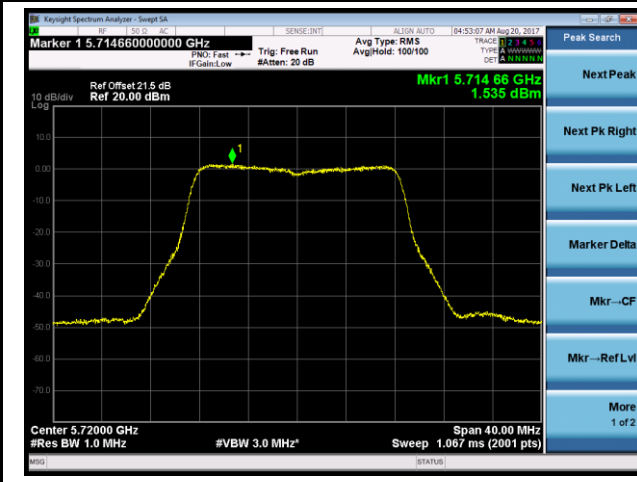

Channel 52 (5260MHz)

Channel 60 (5300MHz)

Channel 64 (5320MHz)

Channel 100 (5500MHz)

Channel 120 (5600MHz)

Channel 140 (5700MHz)

802.11a Power Spectral Density - Ant 1 / Ant 0 + 1 + 2 + 3 (CDD Mode)

Channel 144 (5720MHz)