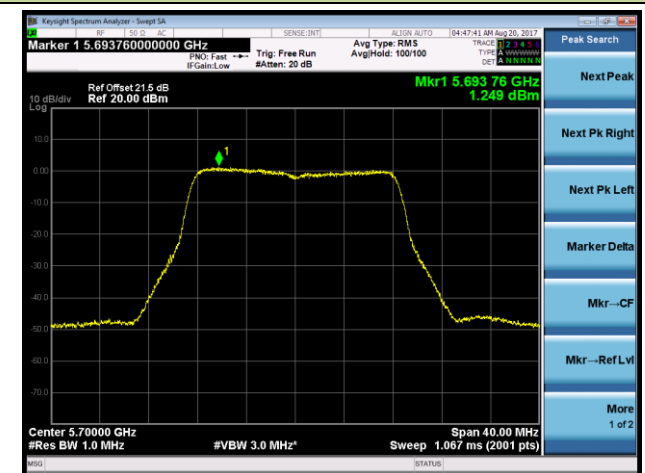

Channel 52 (5260MHz)

Channel 60 (5300MHz)

Channel 64 (5320MHz)

Channel 100 (5500MHz)

Channel 120 (5600MHz)

Channel 140 (5700MHz)

802.11a Power Spectral Density - Ant 1 / Ant 0 + 1 + 2 + 3 (CDD Mode)

Channel 144 (5720MHz)

802.11n-HT20 Power Spectral Density - Ant 1 / Ant 0 + 1 + 2 + 3 (CDD Mode)

Channel 52 (5260MHz)

Channel 60 (5300MHz)

Channel 64 (5320MHz)

Channel 100 (5500MHz)

Channel 120 (5600MHz)

Channel 140 (5700MHz)

802.11n-HT20 Power Spectral Density - Ant 1 / Ant 0 + 1 + 2 + 3 (CDD Mode)