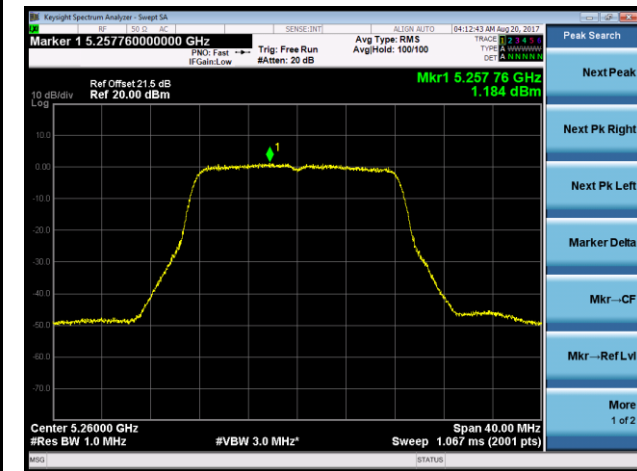

802.11a Power Spectral Density - Ant 1 / Ant 0 + 1 + 2 + 3 (CDD Mode)

Channel 52 (5260MHz)