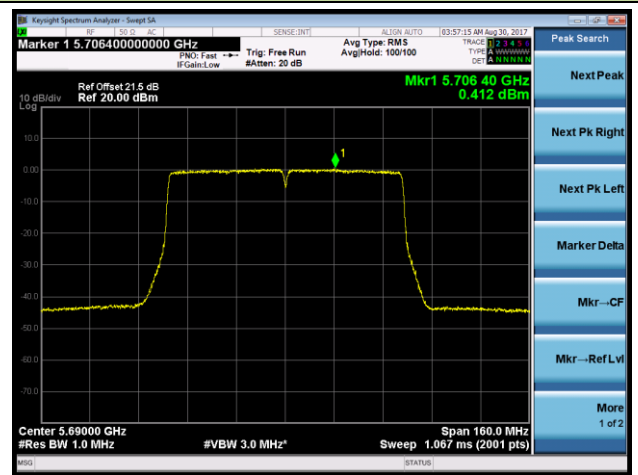

Channel 58 (5290MHz)

Channel 106 (5530MHz)

Channel 122 (5610MHz)

Channel 138 (5690MHz)

802.11ac-VHT80+80 Power Spectral Density - Ant 0 / Ant 0 + 1 (Ant 0 + 1 + 2 + 3) (CDD Mode)

Channel 58 (5290MHz)

Channel 106 (5530MHz)

Channel 122 (5610MHz)

Channel 138 (5690MHz)

802.11ac-VHT80+80 Power Spectral Density - Ant 0 / Ant 0 + 1 + 2 + 3 (CDD Mode)

Channel 42 5210MHz

Channel 106 5530MHz

802.11a Power Spectral Density - Ant 1 / Ant 0 + 1 + 2 + 3 (CDD Mode)