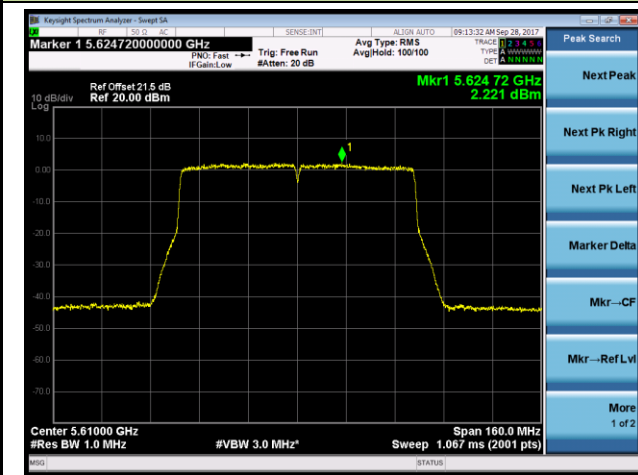

Channel 58 (5290MHz)

Channel 106 (5530MHz)

Channel 122 (5610MHz)

Channel 138 (5690MHz)

802.11ac-VHT80+80 Power Spectral Density - Ant 0 / Ant 0 + 1 (Ant 0 + 1 + 2 + 3) (CDD Mode)

Channel 58 (5290MHz)

Channel 106 (5530MHz)

Channel 122 (5610MHz)

Channel 138 (5690MHz)

802.11ac-VHT80+80 Power Spectral Density - Ant 0 / Ant 0 + 1 + 2 + 3 (CDD Mode)

Channel 42 5210MHz

Channel 106 5530MHz

802.11a Power Spectral Density - Ant 1 / Ant 0 + 1 + 2 + 3 (CDD Mode)