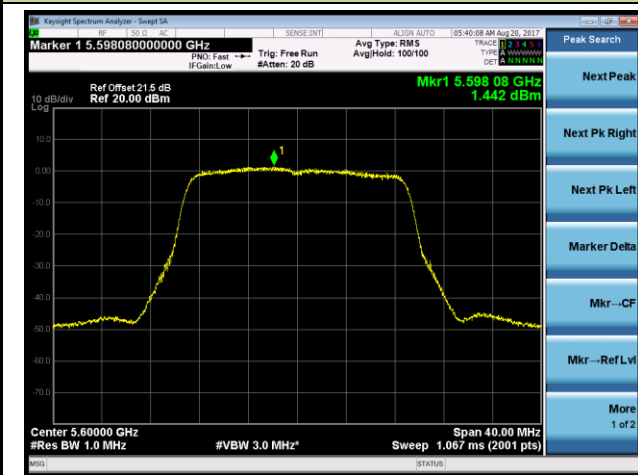

802.11n-HT20 Power Spectral Density - Ant 1 / Ant 0 + 1 + 2 + 3 (CDD Mode)

Channel 52 (5260MHz)

Channel 60 (5300MHz)

Channel 64 (5320MHz)

Channel 100 (5500MHz)

Channel 120 (5600MHz)

Channel 140 (5700MHz)

802.11n-HT20 Power Spectral Density - Ant 1 / Ant 0 + 1 + 2 + 3 (CDD Mode)