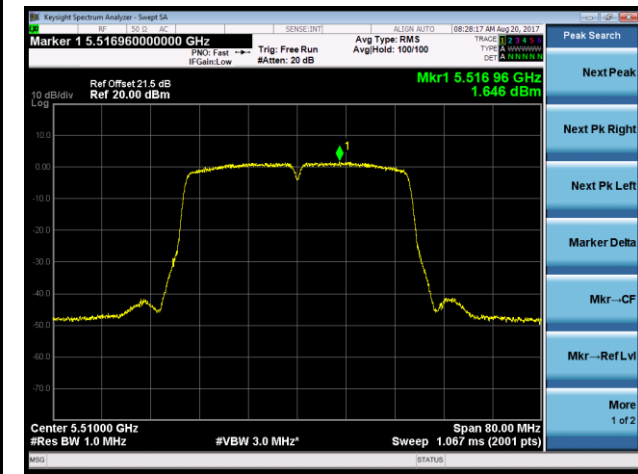

Channel 64 (5320MHz)

Channel 100 (5500MHz)

Channel 120 (5600MHz)

Channel 140 (5700MHz)

802.11ac-VHT20 Power Spectral Density - Ant 0 / Ant 0 + 1 + 2 + 3 (CDD Mode)

Channel 144 (5720MHz)

802.11ac-VHT40 Power Spectral Density - Ant 0 / Ant 0 + 1 + 2 + 3 (CDD Mode)

Channel 54 (5270MHz)

Channel 62 (5310MHz)

Channel 102 (5510MHz)

Channel 118 (5590MHz)

Channel 134 (5670MHz)

Channel 142 (5710MHz)

802.11ac-VHT80 Power Spectral Density - Ant 0 / Ant 0 + 1 + 2 + 3 (CDD Mode)