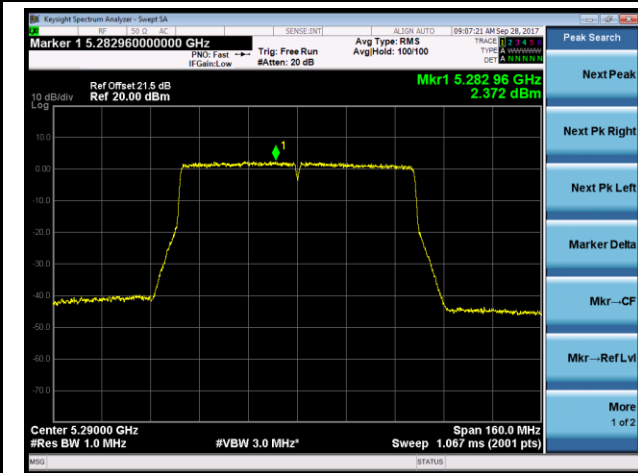

Channel 58 (5290MHz)

Channel 106 (5530MHz)

Channel 122 (5610MHz)

Channel 138 (5690MHz)

802.11ac-VHT80+80 Power Spectral Density - Ant 0 / Ant 0 + 1 (Ant 0 + 1 + 2 + 3) (CDD Mode)

Channel 58 (5290MHz)

Channel 106 (5530MHz)

Channel 122 (5610MHz)

Channel 138 (5690MHz)

802.11ac-VHT80+80 Power Spectral Density - Ant 0 / Ant 0 + 1 + 2 + 3 (CDD Mode)

Channel 42 5210MHz

Channel 106 5530MHz

802.11a Power Spectral Density - Ant 1 / Ant 0 + 1 + 2 + 3 (CDD Mode)