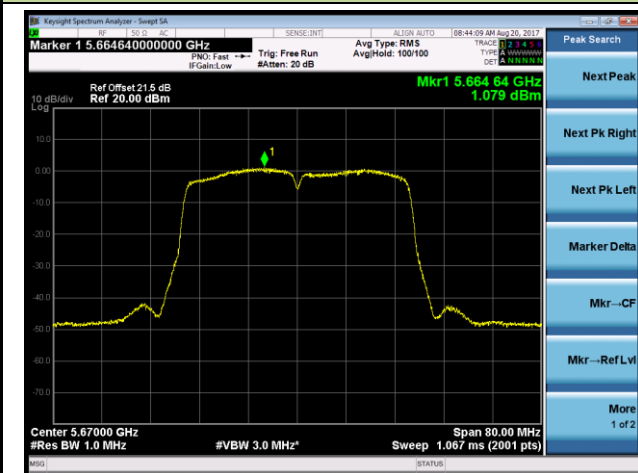

802.11ac-VHT20 Power Spectral Density - Ant 1 / Ant 0 + 1 + 2 + 3 (CDD Mode)

Channel 52 (5260MHz)

Channel 60 (5300MHz)

Channel 64 (5320MHz)

Channel 100 (5500MHz)

Channel 120 (5600MHz)

Channel 140 (5700MHz)

802.11ac-VHT20 Power Spectral Density - Ant 1 / Ant 0 + 1 + 2 + 3 (CDD Mode)

Channel 144 (5720MHz)

802.11ac-VHT40 Power Spectral Density - Ant 1 / Ant 0 + 1 + 2 + 3 (CDD Mode)

Channel 54 (5270MHz)

Channel 62 (5310MHz)

Channel 102 (5510MHz)

Channel 118 (5590MHz)

Channel 134 (5670MHz)

Channel 142 (5710MHz)

802.11ac-VHT80 Power Spectral Density - Ant 1 / Ant 0 + 1 + 2 + 3 (CDD Mode)

Channel 58 (5290MHz)

Channel 106 (5530MHz)

Channel 122 (5610MHz)

Channel 138 (5690MHz)

802.11ac-VHT80+80 Power Spectral Density - Ant 1 / Ant 0 + 1 (Ant 0 + 1 + 2 + 3) (CDD Mode)