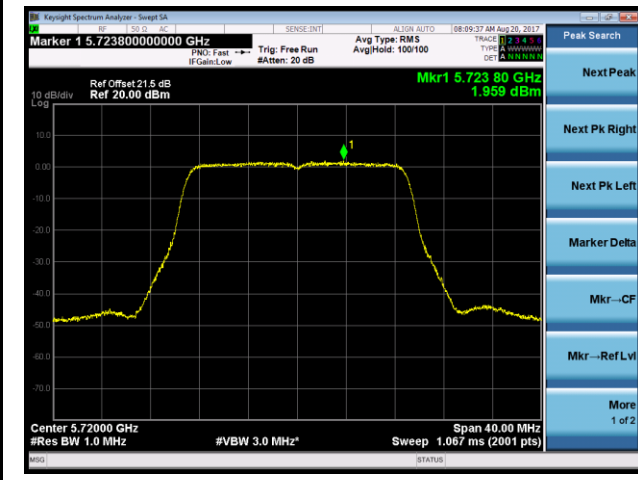

Channel 64 (5320MHz)

Channel 100 (5500MHz)

Channel 120 (5600MHz)

Channel 140 (5700MHz)

802.11ac-VHT20 Power Spectral Density - Ant 0 / Ant 0 + 1 + 2 + 3 (CDD Mode)

Channel 144 (5720MHz)

802.11ac-VHT40 Power Spectral Density - Ant 0 / Ant 0 + 1 + 2 + 3 (CDD Mode)

Channel 54 (5270MHz)

Channel 62 (5310MHz)

Channel 102 (5510MHz)

Channel 118 (5590MHz)

Channel 134 (5670MHz)

Channel 142 (5710MHz)

802.11ac-VHT80 Power Spectral Density - Ant 0 / Ant 0 + 1 + 2 + 3 (CDD Mode)