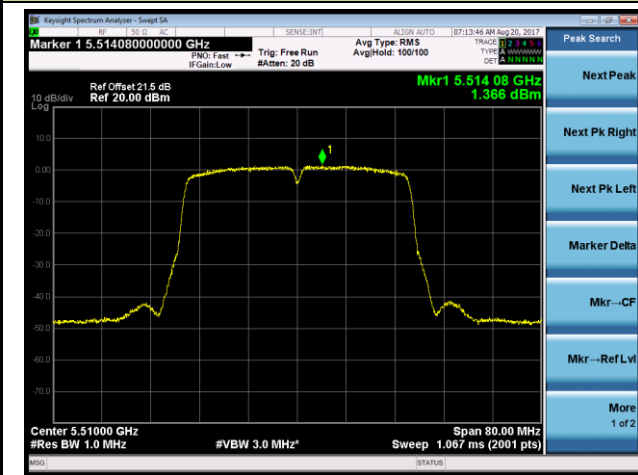

802.11n-HT20 Power Spectral Density - Ant 0 / Ant 0 + 1 + 2 + 3 (CDD Mode)

Channel 144 (5720MHz)

802.11n-HT40 Power Spectral Density - Ant 0 / Ant 0 + 1 + 2 + 3 (CDD Mode)

Channel 54 (5270MHz)

Channel 62 (5310MHz)

Channel 102 (5510MHz)

Channel 118 (5590MHz)

Channel 134 (5670MHz)

Channel 142 (5710MHz)

802.11ac-VHT20 Power Spectral Density - Ant 0 / Ant 0 + 1 + 2 + 3 (CDD Mode)

Channel 52 (5260MHz)

Channel 60 (5300MHz)