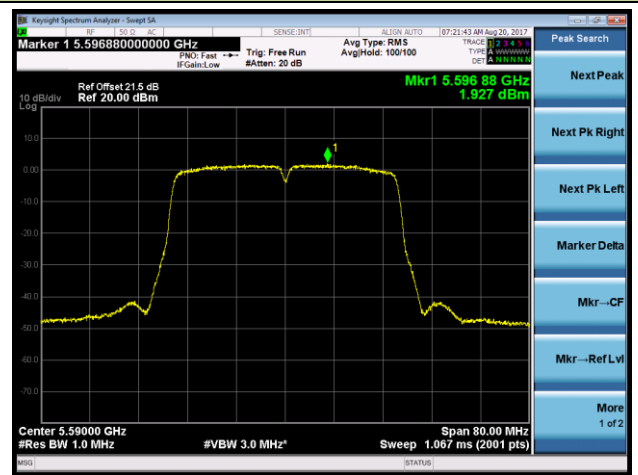

Channel 118 (5590MHz)