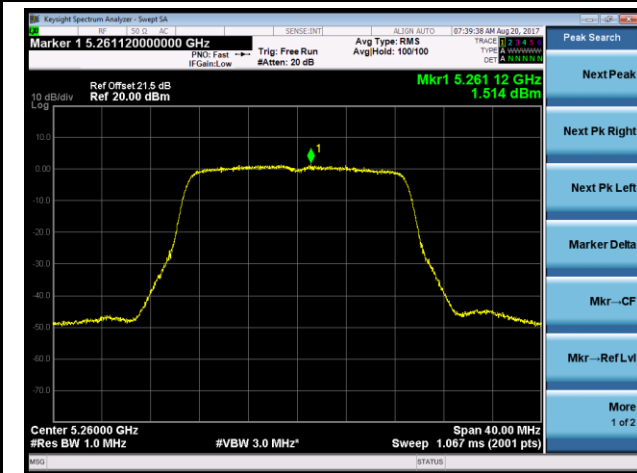

Channel 144 (5720MHz)

802.11n-HT40 Power Spectral Density - Ant 1 / Ant 0 + 1 + 2 + 3 (CDD Mode)

Channel 54 (5270MHz)

Channel 62 (5310MHz)

Channel 102 (5510MHz)

Channel 118 (5590MHz)

Channel 134 (5670MHz)

Channel 142 (5710MHz)

802.11ac-VHT20 Power Spectral Density - Ant 1 / Ant 0 + 1 + 2 + 3 (CDD Mode)

Channel 52 (5260MHz)

Channel 60 (5300MHz)

Channel 64 (5320MHz)

Channel 100 (5500MHz)

Channel 120 (5600MHz)

Channel 140 (5700MHz)

802.11ac-VHT20 Power Spectral Density - Ant 1 / Ant 0 + 1 + 2 + 3 (CDD Mode)