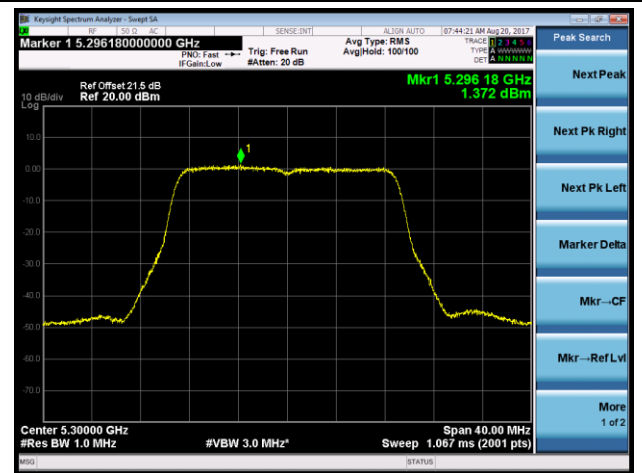

Channel 144 (5720MHz)

802.11n-HT40 Power Spectral Density - Ant 1 / Ant 0 + 1 + 2 + 3 (CDD Mode)

Channel 54 (5270MHz)

Channel 62 (5310MHz)

Channel 102 (5510MHz)

Channel 118 (5590MHz)

Channel 134 (5670MHz)

Channel 142 (5710MHz)

802.11ac-VHT20 Power Spectral Density - Ant 1 / Ant 0 + 1 + 2 + 3 (CDD Mode)

Channel 52 (5260MHz)

Channel 60 (5300MHz)

Channel 64 (5320MHz)

Channel 100 (5500MHz)

Channel 120 (5600MHz)

Channel 140 (5700MHz)

802.11ac-VHT20 Power Spectral Density - Ant 1 / Ant 0 + 1 + 2 + 3 (CDD Mode)