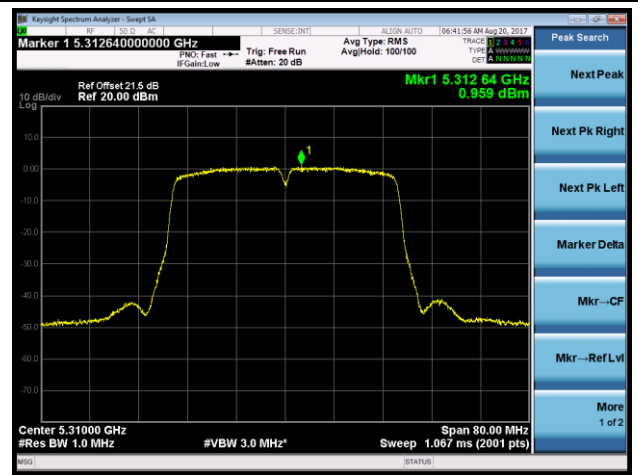

802.11n-HT20 Power Spectral Density - Ant 0 / Ant 0 + 1 + 2 + 3 (CDD Mode)

Channel 144 (5720MHz)

802.11n-HT40 Power Spectral Density - Ant 0 / Ant 0 + 1 + 2 + 3 (CDD Mode)

Channel 54 (5270MHz)

Channel 62 (5310MHz)

Channel 102 (5510MHz)

Channel 118 (5590MHz)

Channel 134 (5670MHz)

Channel 142 (5710MHz)

802.11ac-VHT20 Power Spectral Density - Ant 0 / Ant 0 + 1 + 2 + 3 (CDD Mode)

Channel 52 (5260MHz)

Channel 60 (5300MHz)