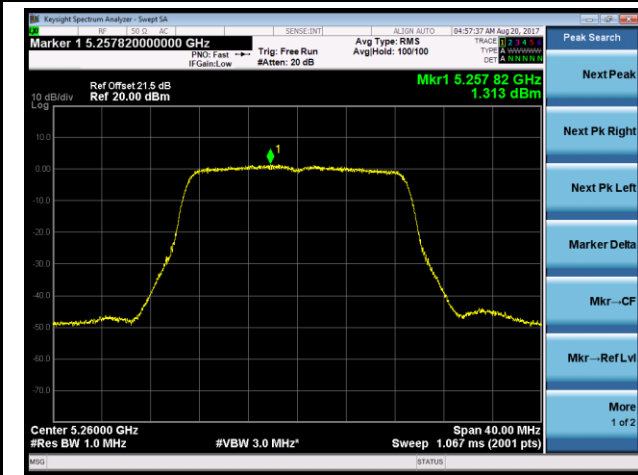

Channel 52 (5260MHz)

Channel 60 (5300MHz)

Channel 64 (5320MHz)

Channel 100 (5500MHz)

Channel 120 (5600MHz)

Channel 140 (5700MHz)

802.11a Power Spectral Density - Ant 1 / Ant 0 + 1 + 2 + 3 (CDD Mode)

Channel 144 (5720MHz)

802.11n-HT20 Power Spectral Density - Ant 1 / Ant 0 + 1 + 2 + 3 (CDD Mode)

Channel 52 (5260MHz)

Channel 60 (5300MHz)

Channel 64 (5320MHz)

Channel 100 (5500MHz)

Channel 120 (5600MHz)

Channel 140 (5700MHz)

802.11n-HT20 Power Spectral Density - Ant 1 / Ant 0 + 1 + 2 + 3 (CDD Mode)