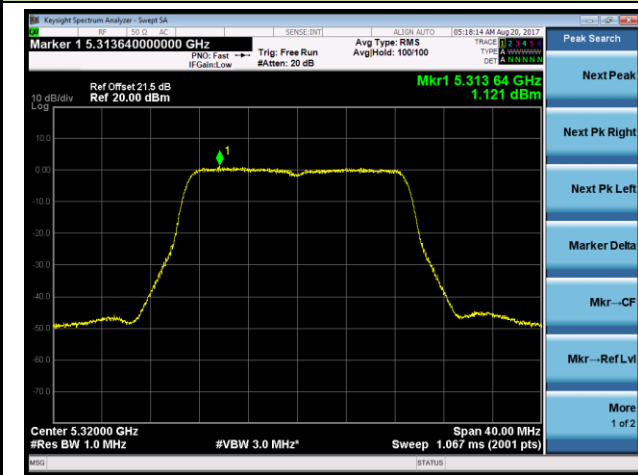

802.11n-HT20 Power Spectral Density - Ant 1 / Ant 0 + 1 + 2 + 3 (CDD Mode)

Channel 52 (5260MHz)

Channel 60 (5300MHz)

Channel 64 (5320MHz)

Channel 100 (5500MHz)

Channel 120 (5600MHz)

Channel 140 (5700MHz)

802.11n-HT20 Power Spectral Density - Ant 1 / Ant 0 + 1 + 2 + 3 (CDD Mode)