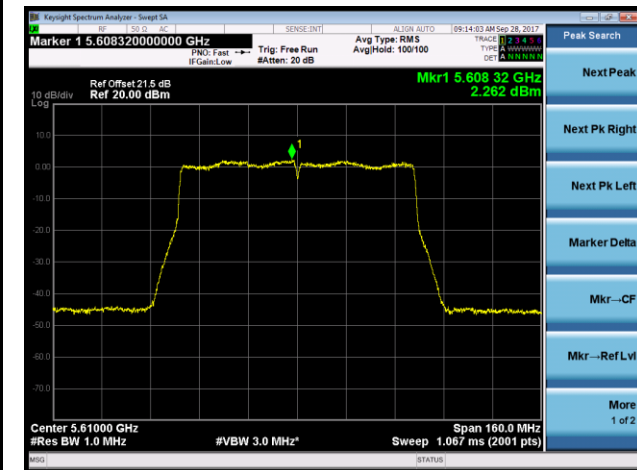

Channel 144 (5720MHz)

802.11ac-VHT40 Power Spectral Density - Ant 1 / Ant 0 + 1 + 2 + 3 (CDD Mode)

Channel 54 (5270MHz)

Channel 62 (5310MHz)

Channel 102 (5510MHz)

Channel 118 (5590MHz)

Channel 134 (5670MHz)

Channel 142 (5710MHz)

802.11ac-VHT80 Power Spectral Density - Ant 1 / Ant 0 + 1 + 2 + 3 (CDD Mode)

Channel 58 (5290MHz)

Channel 106 (5530MHz)

Channel 122 (5610MHz)

Channel 138 (5690MHz)

802.11ac-VHT80+80 Power Spectral Density - Ant 1 / Ant 0 + 1 (Ant 0 + 1 + 2 + 3) (CDD Mode)

Channel 58 (5290MHz)

Channel 106 (5530MHz)

Channel 122 (5610MHz)

Channel 138 (5690MHz)