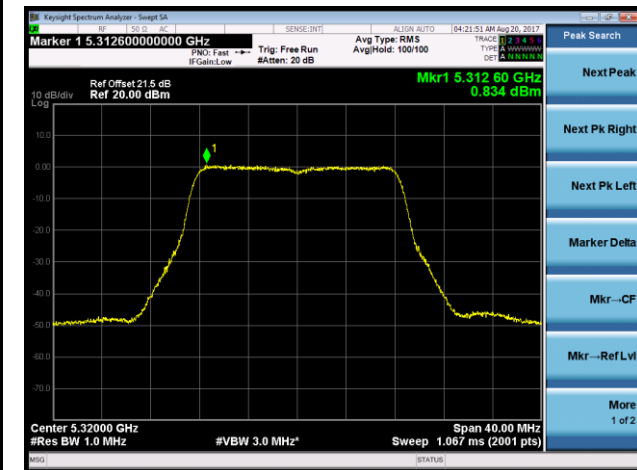

Channel 64 (5320MHz)