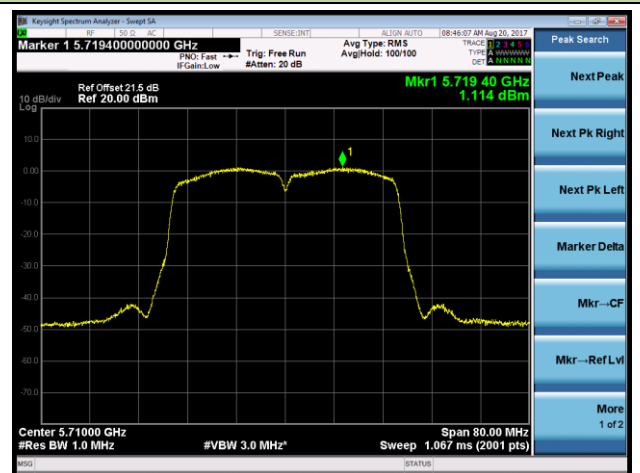

802.11ac-VHT20 Power Spectral Density - Ant 1 / Ant 0 + 1 + 2 + 3 (CDD Mode)

Channel 52 (5260MHz)

Channel 60 (5300MHz)

Channel 64 (5320MHz)

Channel 100 (5500MHz)

Channel 120 (5600MHz)

Channel 140 (5700MHz)

802.11ac-VHT20 Power Spectral Density - Ant 1 / Ant 0 + 1 + 2 + 3 (CDD Mode)

Channel 144 (5720MHz)

802.11ac-VHT40 Power Spectral Density - Ant 1 / Ant 0 + 1 + 2 + 3 (CDD Mode)

Channel 54 (5270MHz)

Channel 62 (5310MHz)

Channel 102 (5510MHz)

Channel 118 (5590MHz)

Channel 134 (5670MHz)

Channel 142 (5710MHz)

802.11ac-VHT80 Power Spectral Density - Ant 1 / Ant 0 + 1 + 2 + 3 (CDD Mode)

Channel 58 (5290MHz)

Channel 106 (5530MHz)

Channel 122 (5610MHz)

Channel 138 (5690MHz)

802.11ac-VHT80+80 Power Spectral Density - Ant 1 / Ant 0 + 1 (Ant 0 + 1 + 2 + 3) (CDD Mode)