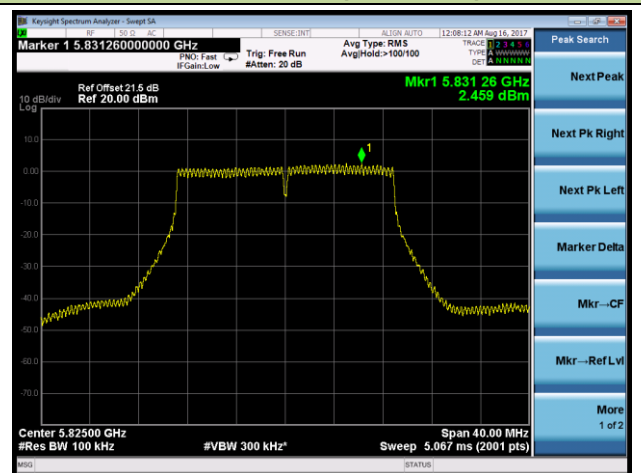

Channel 44 (5220MHz)

Channel 48 (5240MHz)

Channel 149 (5745MHz)

Channel 157 (5785MHz)

Channel 165 (5825MHz)

802.11n-HT40 Power Spectral Density - Ant 3 / Ant 0 + 1 + 2 + 3 (CDD Mode)

Channel 38 (5190MHz)

Channel 46 (5230MHz)