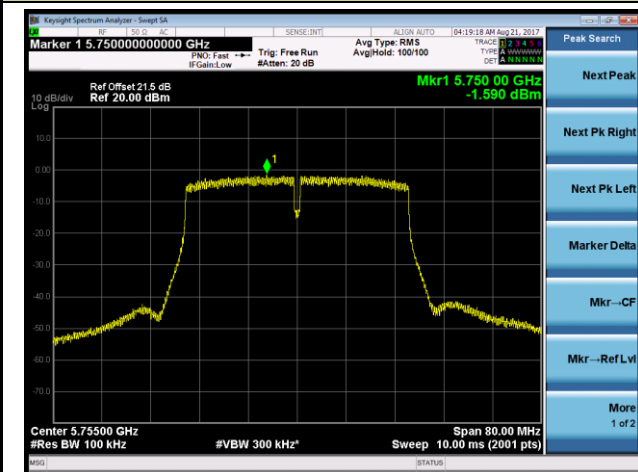

Channel 48 (5240MHz)

Channel 149 (5745MHz)

Channel 157 (5785MHz)

Channel 165 (5825MHz)

802.11ac-VHT40 Power Spectral Density - Ant 0 / Ant 0 + 1 + 2 + 3 (Beam-Forming Mode)

Channel 38 (5190MHz)

Channel 46 (5230MHz)

Channel 151 (5755MHz)

Channel 159 (5795MHz)

802.11ac-VHT80 Power Spectral Density - Ant 0 / Ant 0 + 1 + 2 + 3 (Beam-Forming Mode)

Channel 42 (5210MHz)

Channel 155 (5775MHz)

802.11ac-VHT80+80 Power Spectral Density - Ant 0 / Ant 0 + 1 (Ant 0 + 1 + 2 + 3) (Beam-Forming Mode)