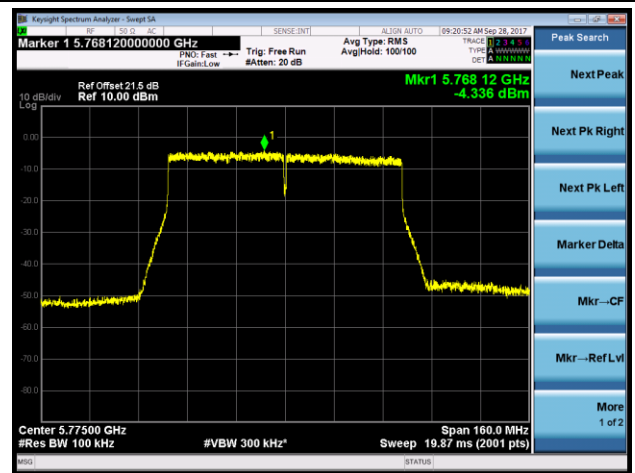

Channel 42 (5210MHz)

Channel 155 (5775MHz)

802.11ac-VHT80+80 Power Spectral Density - Ant 2 / Ant 2 + 3 (Ant 0 + 1 + 2 + 3) (CDD Mode)

Channel 42 (5210MHz)

Channel 155 (5775MHz)

802.11a Power Spectral Density - Ant 3 / Ant 0 + 1 + 2 + 3 (CDD Mode)