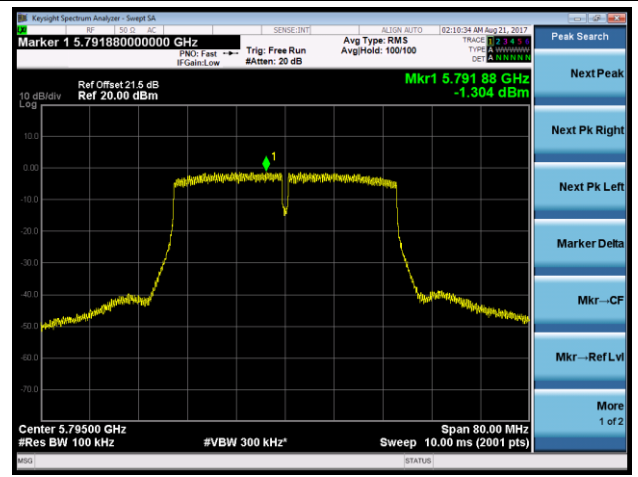

Channel 38 (5190MHz)

Channel 46 (5230MHz)

Channel 151 (5755MHz)

Channel 159 (5795MHz)

802.11ac-VHT20 Power Spectral Density - Ant 0 / Ant 0 + 1 + 2 + 3 (Beam-Forming Mode)

Channel 36 (5180MHz)

Channel 44 (5220MHz)