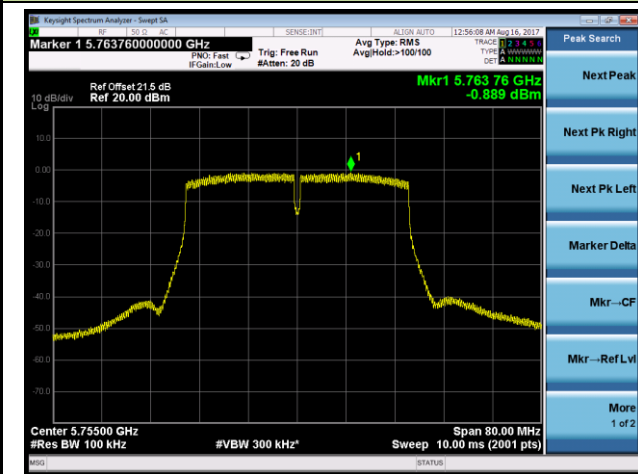

802.11ac-VHT40 Power Spectral Density - Ant 2 / Ant 0 + 1 + 2 + 3 (CDD Mode)

Channel 38 (5190MHz)

Channel 46 (5230MHz)

Channel 151 (5755MHz)

Channel 159 (5795MHz)

802.11ac-VHT80 Power Spectral Density - Ant 2 / Ant 0 + 1 + 2 + 3 (CDD Mode)

Channel 42 (5210MHz)

Channel 155 (5775MHz)

802.11ac-VHT80+80 Power Spectral Density - Ant 2 / Ant 2 + 3 (Ant 0 + 1 + 2 + 3) (CDD Mode)

Channel 42 (5210MHz)

Channel 155 (5775MHz)

802.11a Power Spectral Density - Ant 3 / Ant 0 + 1 + 2 + 3 (CDD Mode)