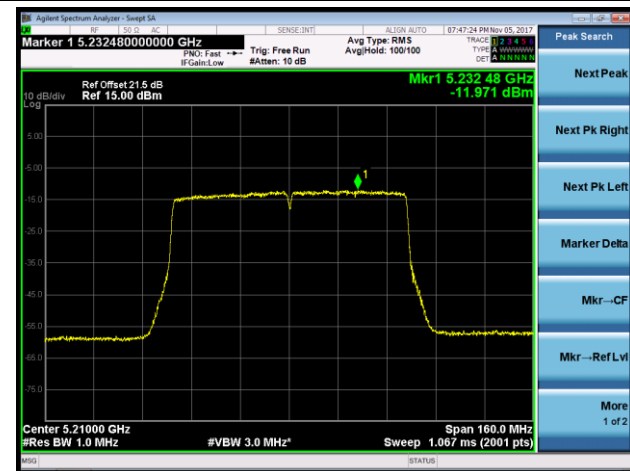

Channel 151 (5755MHz)

Channel 159 (5795MHz)

802.11ac-VHT80 Power Spectral Density - Ant 0 / Ant 0 + 1 + 2 + 3 (Beam-Forming Mode)

Channel 42 (5210MHz)

Channel 155 (5775MHz)

802.11ac-VHT80+80 Power Spectral Density - Ant 0 / Ant 0 + 1 (Ant 0 + 1 + 2 + 3) (Beam-Forming Mode)