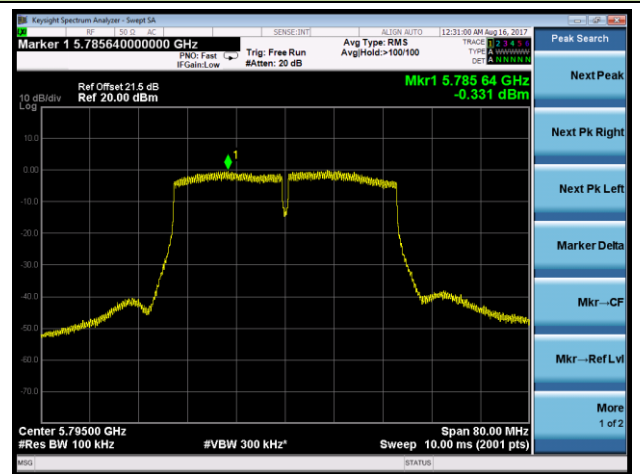

Channel 44 (5220MHz)

Channel 48 (5240MHz)

Channel 149 (5745MHz)

Channel 157 (5785MHz)

Channel 165 (5825MHz)

802.11n-HT40 Power Spectral Density - Ant 3 / Ant 0 + 1 + 2 + 3 (CDD Mode)

Channel 38 (5190MHz)

Channel 46 (5230MHz)

Channel 151 (5755MHz)

Channel 159 (5795MHz)

802.11ac-VHT20 Power Spectral Density - Ant 3 / Ant 0 + 1 + 2 + 3 (CDD Mode)

Channel 36 (5180MHz)

Channel 44 (5220MHz)

Channel 48 (5240MHz)

Channel 149 (5745MHz)

Channel 157 (5785MHz)