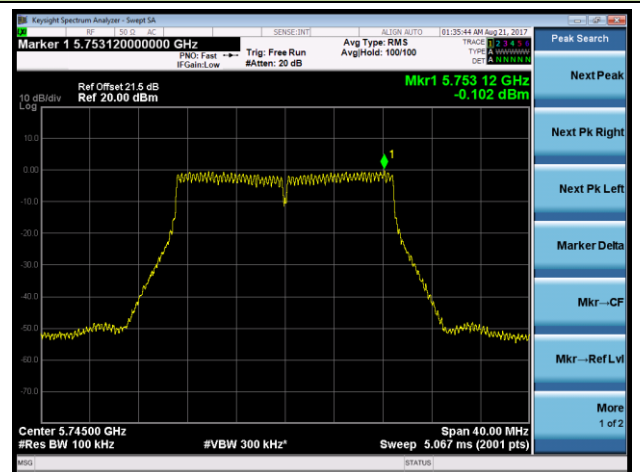

Channel 151 (5755MHz)

Channel 159 (5795MHz)

802.11ac-VHT80 Power Spectral Density - Ant 0 / Ant 0 + 1 + 2 + 3 (Beam-Forming Mode)

Channel 42 (5210MHz)

Channel 155 (5775MHz)

802.11ac-VHT80+80 Power Spectral Density - Ant 0 / Ant 0 + 1 (Ant 0 + 1 + 2 + 3) (Beam-Forming Mode)

Channel 42 (5210MHz)

Channel 155 (5775MHz)

802.11n-HT20 Power Spectral Density - Ant 1 / Ant 0 + 1 + 2 + 3 (Beam-Forming Mode)

Channel 36 (5180MHz)

Channel 44 (5220MHz)

Channel 48 (5240MHz)

Channel 149 (5745MHz)

Channel 157 (5785MHz)

Channel 165 (5825MHz)