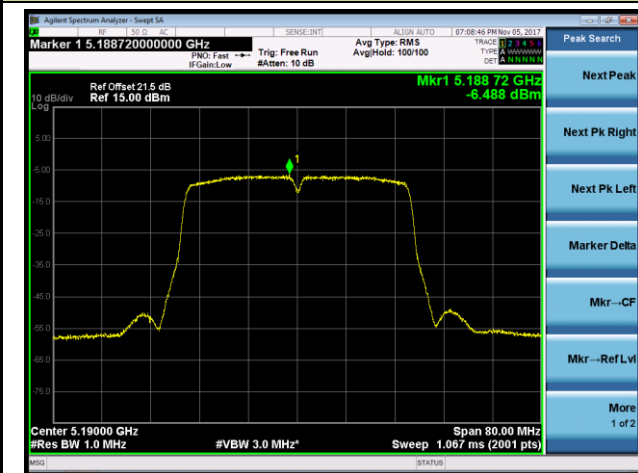

802.11ac-VHT40 Power Spectral Density - Ant 2 / Ant 0 + 1 + 2 + 3 (CDD Mode)

Channel 38 (5190MHz)

Channel 46 (5230MHz)

Channel 151 (5755MHz)

Channel 159 (5795MHz)

802.11ac-VHT80 Power Spectral Density - Ant 2 / Ant 0 + 1 + 2 + 3 (CDD Mode)

Channel 42 (5210MHz)

Channel 155 (5775MHz)

802.11ac-VHT80+80 Power Spectral Density - Ant 2 / Ant 2 + 3 (Ant 0 + 1 + 2 + 3) (CDD Mode)

Channel 42 (5210MHz)

Channel 155 (5775MHz)

802.11a Power Spectral Density - Ant 3 / Ant 0 + 1 + 2 + 3 (CDD Mode)