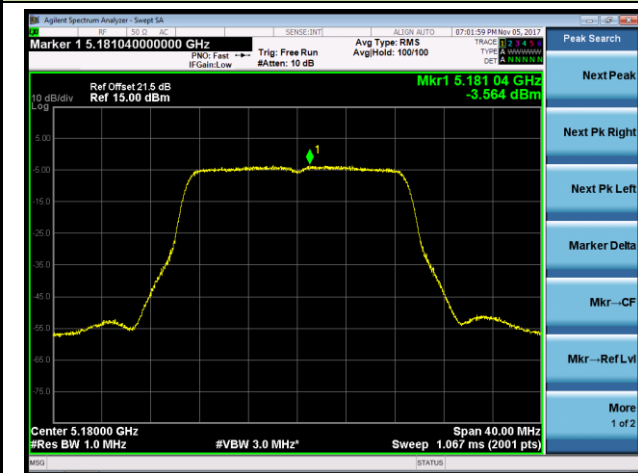

Channel 151 (5755MHz)

Channel 159 (5795MHz)

802.11ac-VHT20 Power Spectral Density - Ant 3 / Ant 0 + 1 + 2 + 3 (CDD Mode)

Channel 36 (5180MHz)

Channel 44 (5220MHz)

Channel 48 (5240MHz)

Channel 149 (5745MHz)

Channel 157 (5785MHz)

Channel 165 (5825MHz)

802.11ac-VHT40 Power Spectral Density - Ant 3 / Ant 0 + 1 + 2 + 3 (CDD Mode)

Channel 38 (5190MHz)

Channel 46 (5230MHz)

Channel 151 (5755MHz)

Channel 159 (5795MHz)

802.11ac-VHT80 Power Spectral Density - Ant 3 / Ant 0 + 1 + 2 + 3 (CDD Mode)