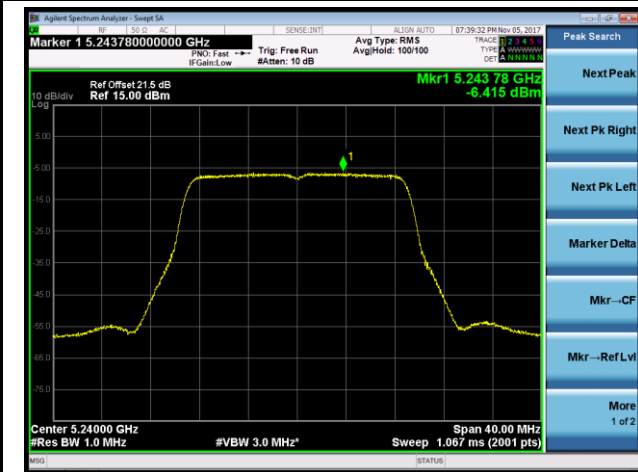

Channel 38 (5190MHz)

Channel 46 (5230MHz)

Channel 151 (5755MHz)

Channel 159 (5795MHz)

802.11ac-VHT20 Power Spectral Density - Ant 0 / Ant 0 + 1 + 2 + 3 (Beam-Forming Mode)

Channel 36 (5180MHz)

Channel 44 (5220MHz)

Channel 48 (5240MHz)

Channel 149 (5745MHz)

Channel 157 (5785MHz)

Channel 165 (5825MHz)

802.11ac-VHT40 Power Spectral Density - Ant 0 / Ant 0 + 1 + 2 + 3 (Beam-Forming Mode)

Channel 38 (5190MHz)

Channel 46 (5230MHz)