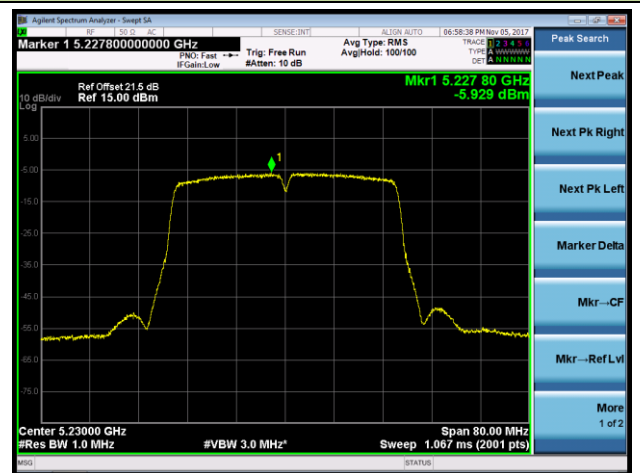

Channel 44 (5220MHz)

Channel 48 (5240MHz)

Channel 149 (5745MHz)

Channel 157 (5785MHz)

Channel 165 (5825MHz)

802.11n-HT40 Power Spectral Density - Ant 3 / Ant 0 + 1 + 2 + 3 (CDD Mode)

Channel 38 (5190MHz)

Channel 46 (5230MHz)

Channel 151 (5755MHz)

Channel 159 (5795MHz)

802.11ac-VHT20 Power Spectral Density - Ant 3 / Ant 0 + 1 + 2 + 3 (CDD Mode)

Channel 36 (5180MHz)

Channel 44 (5220MHz)

Channel 48 (5240MHz)

Channel 149 (5745MHz)

Channel 157 (5785MHz)