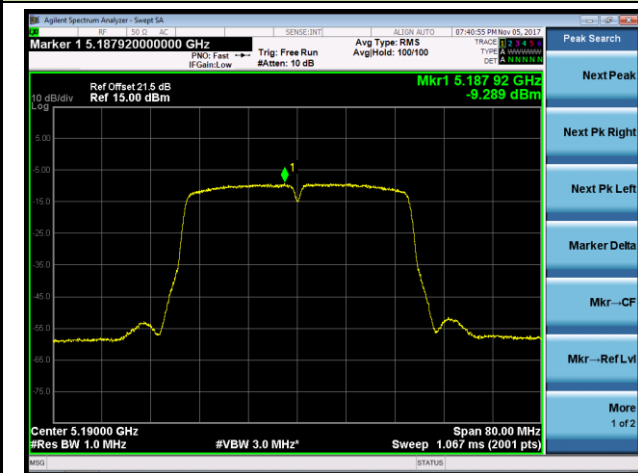

Channel 48 (5240MHz)

Channel 149 (5745MHz)

Channel 157 (5785MHz)

Channel 165 (5825MHz)

802.11ac-VHT40 Power Spectral Density - Ant 0 / Ant 0 + 1 + 2 + 3 (Beam-Forming Mode)

Channel 38 (5190MHz)

Channel 46 (5230MHz)

Channel 151 (5755MHz)

Channel 159 (5795MHz)

802.11ac-VHT80 Power Spectral Density - Ant 0 / Ant 0 + 1 + 2 + 3 (Beam-Forming Mode)

Channel 42 (5210MHz)

Channel 155 (5775MHz)

802.11ac-VHT80+80 Power Spectral Density - Ant 0 / Ant 0 + 1 (Ant 0 + 1 + 2 + 3) (Beam-Forming Mode)