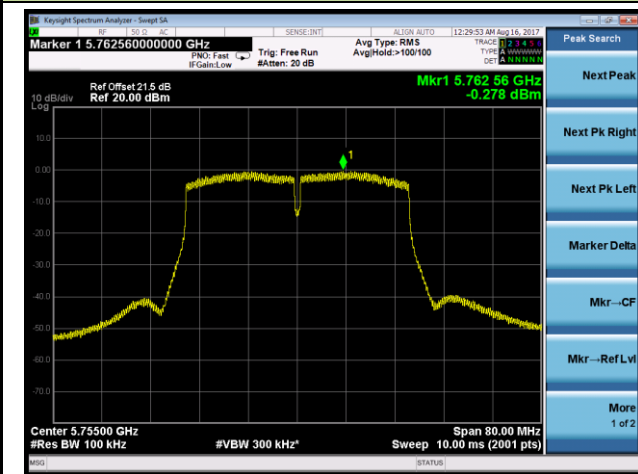

Channel 44 (5220MHz)

Channel 48 (5240MHz)

Channel 149 (5745MHz)

Channel 157 (5785MHz)

Channel 165 (5825MHz)

802.11n-HT40 Power Spectral Density - Ant 3 / Ant 0 + 1 + 2 + 3 (CDD Mode)

Channel 38 (5190MHz)

Channel 46 (5230MHz)

Channel 151 (5755MHz)

Channel 159 (5795MHz)

802.11ac-VHT20 Power Spectral Density - Ant 3 / Ant 0 + 1 + 2 + 3 (CDD Mode)

Channel 36 (5180MHz)

Channel 44 (5220MHz)

Channel 48 (5240MHz)

Channel 149 (5745MHz)

Channel 157 (5785MHz)