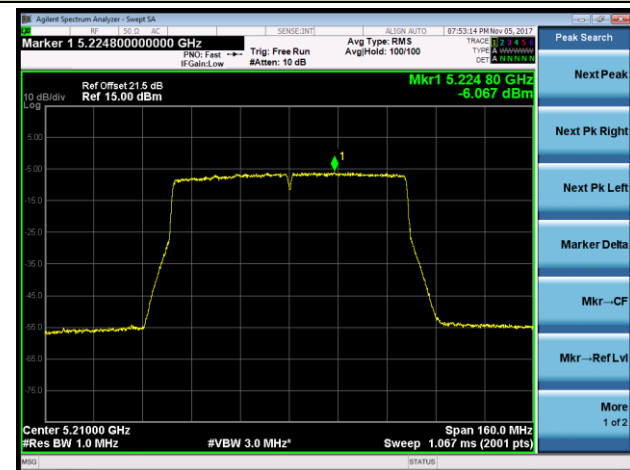

Channel 42 (5210MHz)