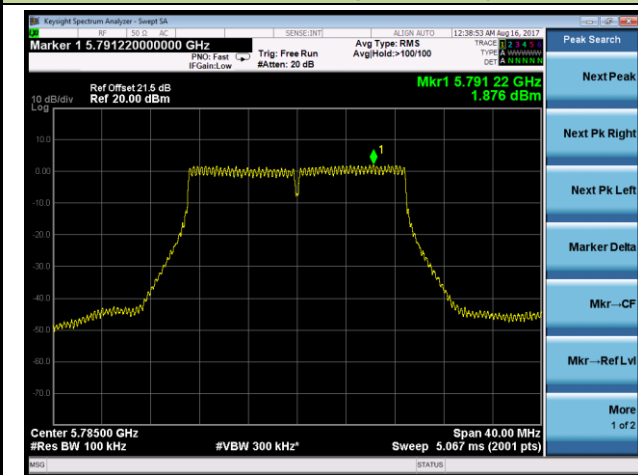

Channel 151 (5755MHz)

Channel 159 (5795MHz)

802.11ac-VHT20 Power Spectral Density - Ant 3 / Ant 0 + 1 + 2 + 3 (CDD Mode)

Channel 36 (5180MHz)

Channel 44 (5220MHz)

Channel 48 (5240MHz)

Channel 149 (5745MHz)

Channel 157 (5785MHz)

Channel 165 (5825MHz)

802.11ac-VHT40 Power Spectral Density - Ant 3 / Ant 0 + 1 + 2 + 3 (CDD Mode)

Channel 38 (5190MHz)

Channel 46 (5230MHz)

Channel 151 (5755MHz)

Channel 159 (5795MHz)

802.11ac-VHT80 Power Spectral Density - Ant 3 / Ant 0 + 1 + 2 + 3 (CDD Mode)