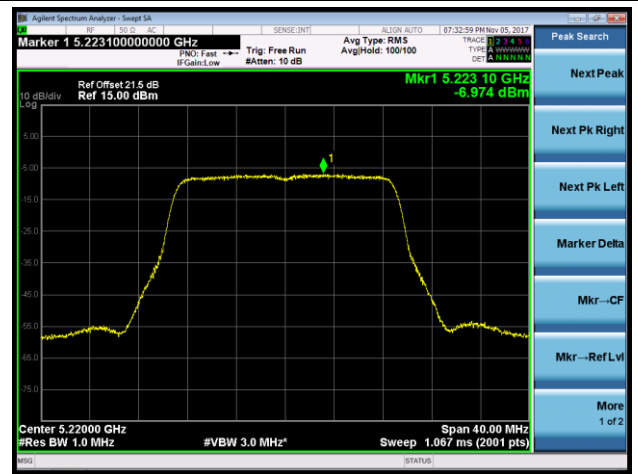

Channel 38 (5190MHz)

Channel 46 (5230MHz)

Channel 151 (5755MHz)

Channel 159 (5795MHz)

802.11ac-VHT20 Power Spectral Density - Ant 0 / Ant 0 + 1 + 2 + 3 (Beam-Forming Mode)

Channel 36 (5180MHz)

Channel 44 (5220MHz)