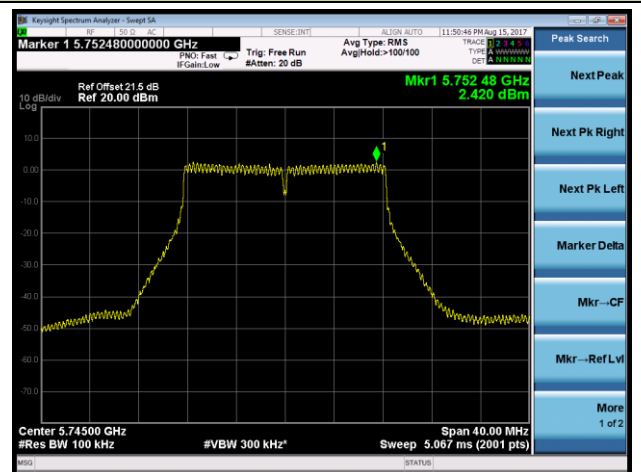

Channel 36 (5180MHz)

Channel 44 (5220MHz)

Channel 48 (5240MHz)

Channel 149 (5745MHz)

Channel 157 (5785MHz)

Channel 165 (5825MHz)

802.11n-HT20 Power Spectral Density - Ant 3 / Ant 0 + 1 + 2 + 3 (CDD Mode)

Channel 36 (5180MHz)