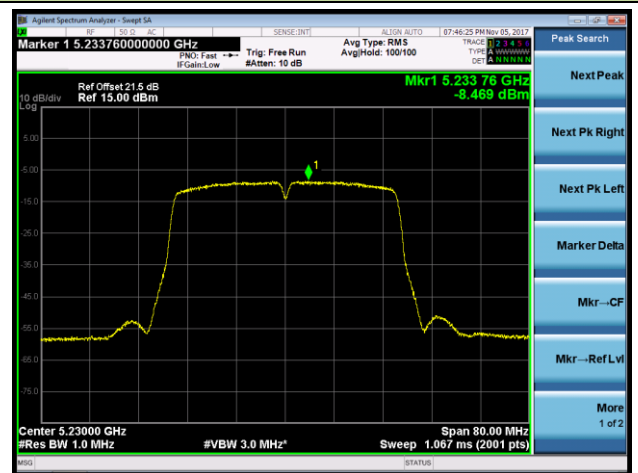

Channel 48 (5240MHz)

Channel 149 (5745MHz)

Channel 157 (5785MHz)

Channel 165 (5825MHz)

802.11ac-VHT40 Power Spectral Density - Ant 0 / Ant 0 + 1 + 2 + 3 (Beam-Forming Mode)

Channel 38 (5190MHz)

Channel 46 (5230MHz)

Channel 151 (5755MHz)

Channel 159 (5795MHz)

802.11ac-VHT80 Power Spectral Density - Ant 0 / Ant 0 + 1 + 2 + 3 (Beam-Forming Mode)

Channel 42 (5210MHz)

Channel 155 (5775MHz)

802.11ac-VHT80+80 Power Spectral Density - Ant 0 / Ant 0 + 1 (Ant 0 + 1 + 2 + 3) (Beam-Forming Mode)