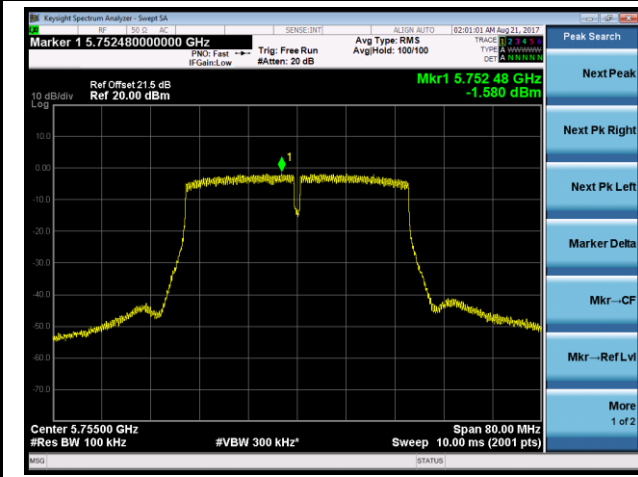

Channel 36 (5180MHz)

Channel 44 (5220MHz)

Channel 48 (5240MHz)

Channel 149 (5745MHz)

Channel 157 (5785MHz)

Channel 165 (5825MHz)

802.11n-HT40 Power Spectral Density - Ant 0 / Ant 0 + 1 + 2 + 3 (Beam-Forming Mode)

Channel 38 (5190MHz)

Channel 46 (5230MHz)

Channel 151 (5755MHz)

Channel 159 (5795MHz)

802.11ac-VHT20 Power Spectral Density - Ant 0 / Ant 0 + 1 + 2 + 3 (Beam-Forming Mode)

Channel 36 (5180MHz)

Channel 44 (5220MHz)