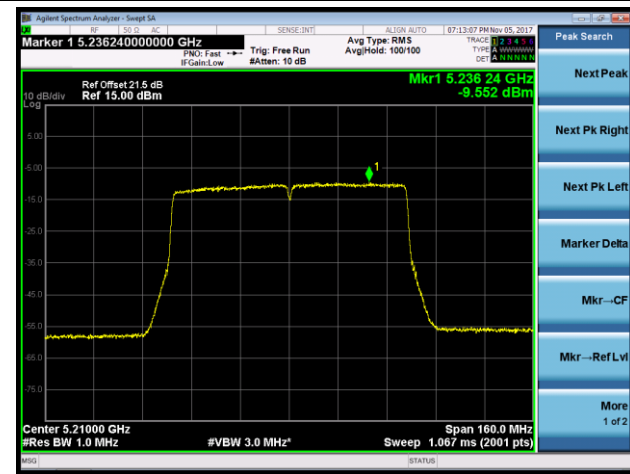

802.11ac-VHT40 Power Spectral Density - Ant 2 / Ant 0 + 1 + 2 + 3 (CDD Mode)

Channel 38 (5190MHz)

Channel 46 (5230MHz)

Channel 151 (5755MHz)

Channel 159 (5795MHz)

802.11ac-VHT80 Power Spectral Density - Ant 2 / Ant 0 + 1 + 2 + 3 (CDD Mode)

Channel 42 (5210MHz)

Channel 155 (5775MHz)

802.11ac-VHT80+80 Power Spectral Density - Ant 2 / Ant 2 + 3 (Ant 0 + 1 + 2 + 3) (CDD Mode)

Channel 42 (5210MHz)

Channel 155 (5775MHz)

802.11a Power Spectral Density - Ant 3 / Ant 0 + 1 + 2 + 3 (CDD Mode)