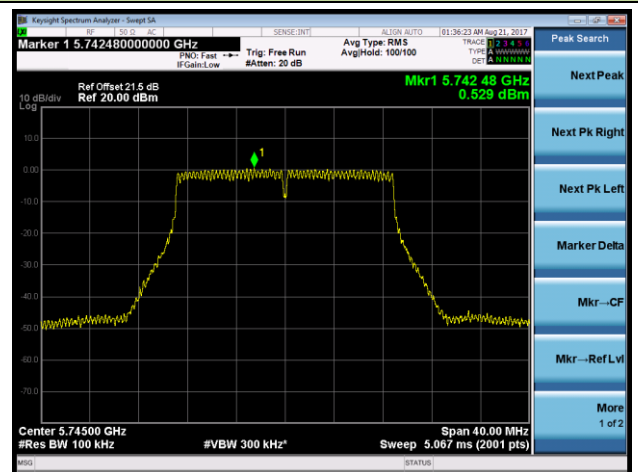

Channel 36 (5180MHz)

Channel 44 (5220MHz)

Channel 48 (5240MHz)

Channel 149 (5745MHz)

Channel 157 (5785MHz)

Channel 165 (5825MHz)

802.11n-HT40 Power Spectral Density - Ant 0 / Ant 0 + 1 + 2 + 3 (Beam-Forming Mode)