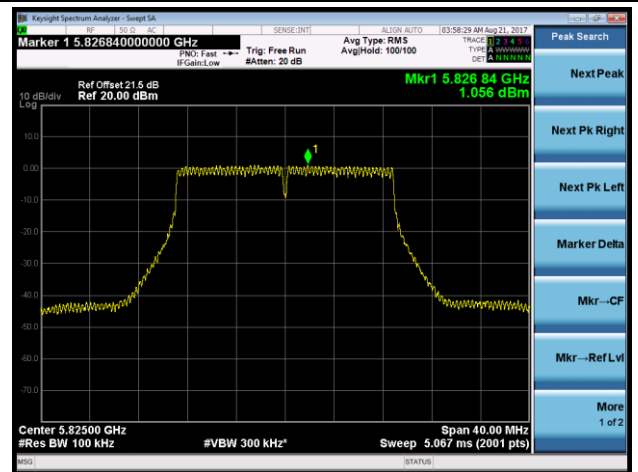

Channel 48 (5240MHz)

Channel 149 (5745MHz)

Channel 157 (5785MHz)

Channel 165 (5825MHz)

802.11ac-VHT40 Power Spectral Density - Ant 0 / Ant 0 + 1 + 2 + 3 (Beam-Forming Mode)

Channel 38 (5190MHz)

Channel 46 (5230MHz)

Channel 151 (5755MHz)

Channel 159 (5795MHz)

802.11ac-VHT80 Power Spectral Density - Ant 0 / Ant 0 + 1 + 2 + 3 (Beam-Forming Mode)

Channel 42 (5210MHz)

Channel 155 (5775MHz)

802.11ac-VHT80+80 Power Spectral Density - Ant 0 / Ant 0 + 1 (Ant 0 + 1 + 2 + 3) (Beam-Forming Mode)