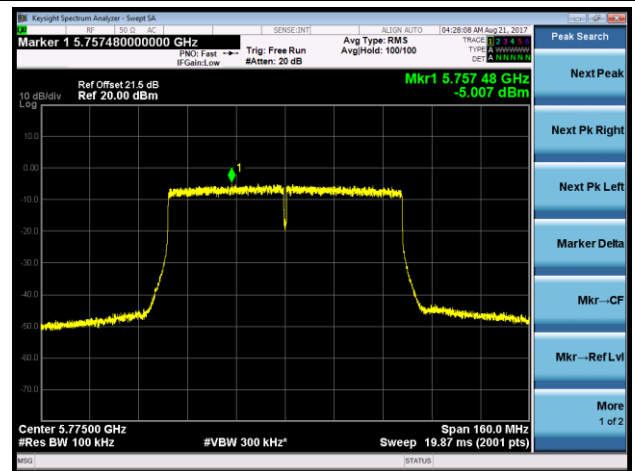

Channel 151 (5755MHz)

Channel 159 (5795MHz)

802.11ac-VHT80 Power Spectral Density - Ant 0 / Ant 0 + 1 + 2 + 3 (Beam-Forming Mode)

Channel 42 (5210MHz)

Channel 155 (5775MHz)

802.11ac-VHT80+80 Power Spectral Density - Ant 0 / Ant 0 + 1 (Ant 0 + 1 + 2 + 3) (Beam-Forming Mode)