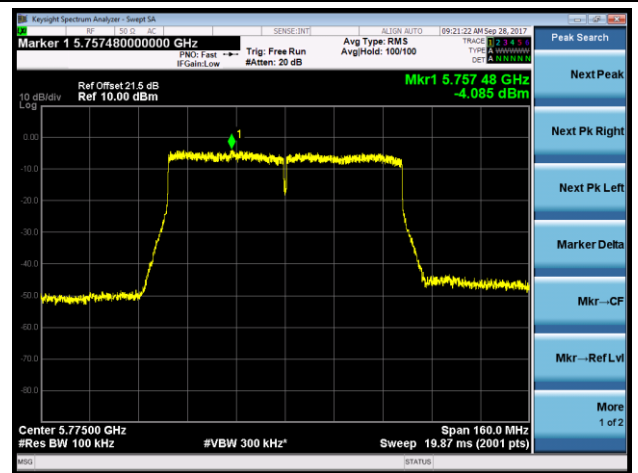

Channel 42 (5210MHz)

Channel 155 (5775MHz)

802.11ac-VHT80+80 Power Spectral Density - Ant 3 / Ant 2 + 3 (Ant 0 + 1 + 2 + 3) (CDD Mode)

Channel 42 (5210MHz)

Channel 155 (5775MHz)

802.11n-HT20 Power Spectral Density - Ant 0 / Ant 0 + 1 + 2 + 3 (Beam-Forming Mode)