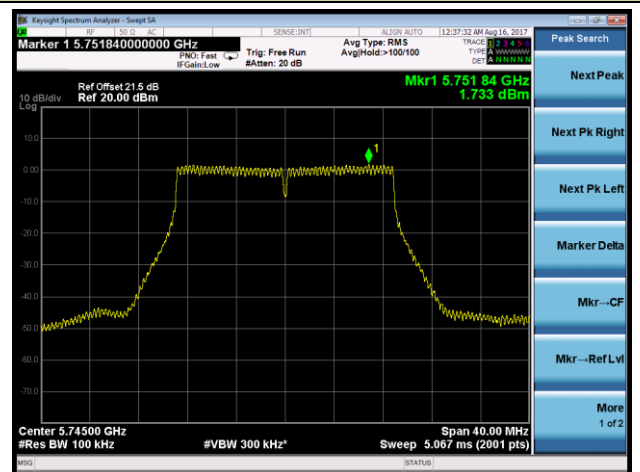

Channel 151 (5755MHz)

Channel 159 (5795MHz)

802.11ac-VHT20 Power Spectral Density - Ant 3 / Ant 0 + 1 + 2 + 3 (CDD Mode)

Channel 36 (5180MHz)

Channel 44 (5220MHz)

Channel 48 (5240MHz)

Channel 149 (5745MHz)

Channel 157 (5785MHz)

Channel 165 (5825MHz)

802.11ac-VHT40 Power Spectral Density - Ant 3 / Ant 0 + 1 + 2 + 3 (CDD Mode)

Channel 38 (5190MHz)

Channel 46 (5230MHz)

Channel 151 (5755MHz)

Channel 159 (5795MHz)

802.11ac-VHT80 Power Spectral Density - Ant 3 / Ant 0 + 1 + 2 + 3 (CDD Mode)