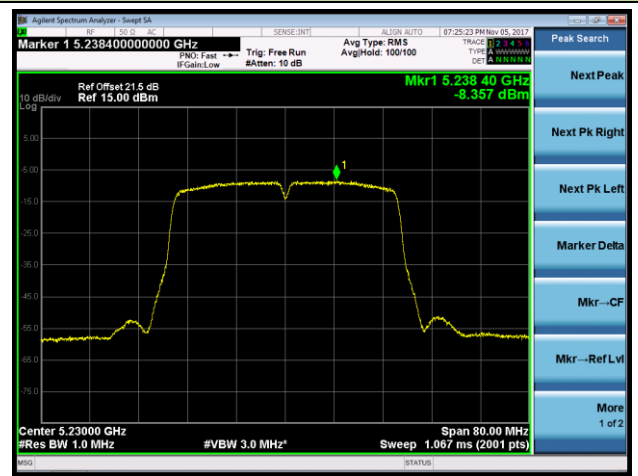

Channel 46 (5230MHz)