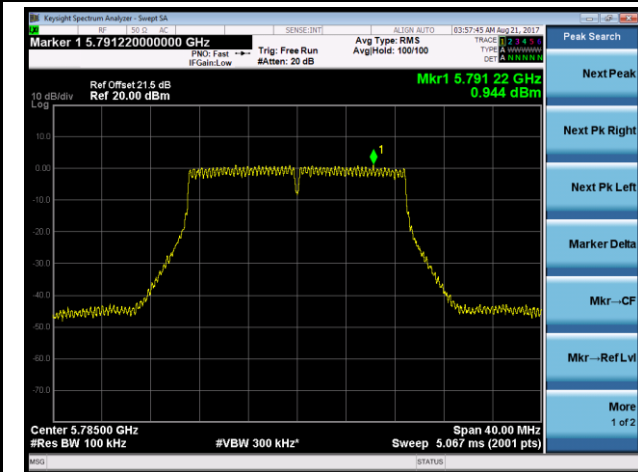

Channel 38 (5190MHz)

Channel 46 (5230MHz)

Channel 151 (5755MHz)

Channel 159 (5795MHz)

802.11ac-VHT20 Power Spectral Density - Ant 0 / Ant 0 + 1 + 2 + 3 (Beam-Forming Mode)

Channel 36 (5180MHz)

Channel 44 (5220MHz)

Channel 48 (5240MHz)

Channel 149 (5745MHz)

Channel 157 (5785MHz)

Channel 165 (5825MHz)

802.11ac-VHT40 Power Spectral Density - Ant 0 / Ant 0 + 1 + 2 + 3 (Beam-Forming Mode)

Channel 38 (5190MHz)

Channel 46 (5230MHz)