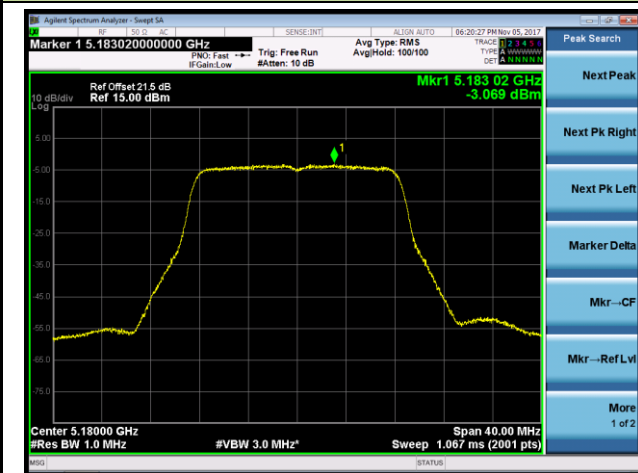

802.11a Power Spectral Density - Ant 3 / Ant 0 + 1 + 2 + 3 (CDD Mode)

Channel 36 (5180MHz)