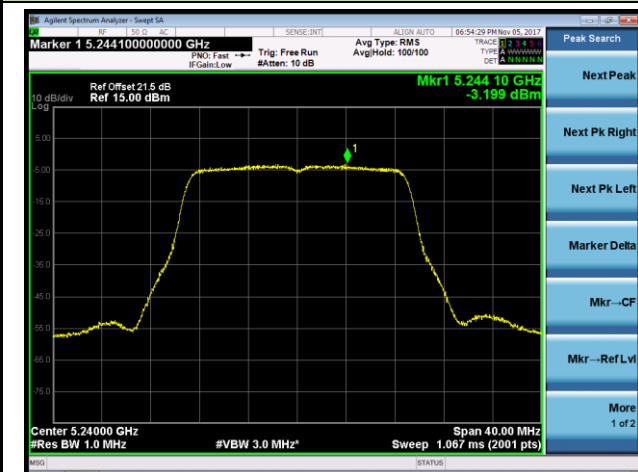

Channel 48 (5240MHz)