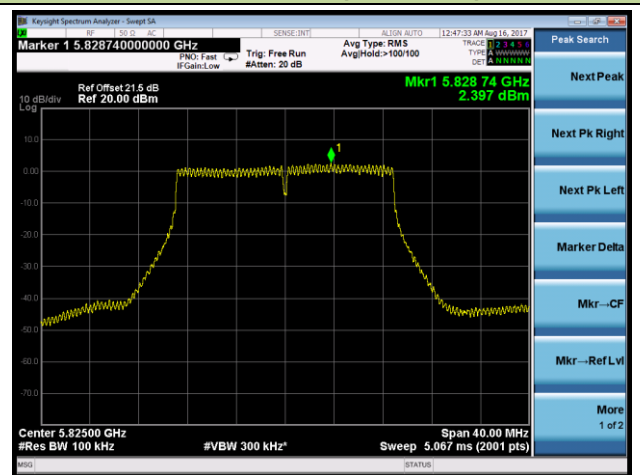

Channel 165 (5825MHz)