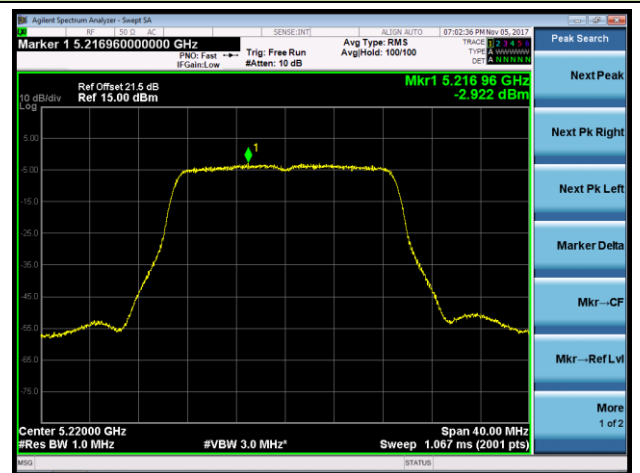

Channel 151 (5755MHz)

Channel 159 (5795MHz)

802.11ac-VHT20 Power Spectral Density - Ant 3 / Ant 0 + 1 + 2 + 3 (CDD Mode)

Channel 36 (5180MHz)

Channel 44 (5220MHz)

Channel 48 (5240MHz)

Channel 149 (5745MHz)

Channel 157 (5785MHz)

Channel 165 (5825MHz)

802.11ac-VHT40 Power Spectral Density - Ant 3 / Ant 0 + 1 + 2 + 3 (CDD Mode)

Channel 38 (5190MHz)

Channel 46 (5230MHz)

Channel 151 (5755MHz)

Channel 159 (5795MHz)

802.11ac-VHT80 Power Spectral Density - Ant 3 / Ant 0 + 1 + 2 + 3 (CDD Mode)