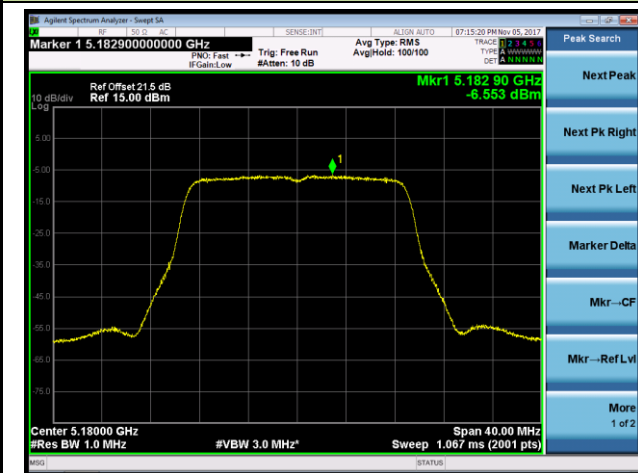

Channel 48 (5240MHz)

Channel 149 (5745MHz)

Channel 157 (5785MHz)

Channel 165 (5825MHz)

802.11ac-VHT40 Power Spectral Density - Ant 0 / Ant 0 + 1 + 2 + 3 (Beam-Forming Mode)

Channel 38 (5190MHz)

Channel 46 (5230MHz)

Channel 151 (5755MHz)

Channel 159 (5795MHz)

802.11ac-VHT80 Power Spectral Density - Ant 0 / Ant 0 + 1 + 2 + 3 (Beam-Forming Mode)

Channel 42 (5210MHz)

Channel 155 (5775MHz)

802.11ac-VHT80+80 Power Spectral Density - Ant 0 / Ant 0 + 1 (Ant 0 + 1 + 2 + 3) (Beam-Forming Mode)

Channel 42 (5210MHz)

Channel 155 (5775MHz)

802.11n-HT20 Power Spectral Density - Ant 1 / Ant 0 + 1 + 2 + 3 (Beam-Forming Mode)

Channel 36 (5180MHz)

Channel 44 (5220MHz)

Channel 48 (5240MHz)

Channel 149 (5745MHz)