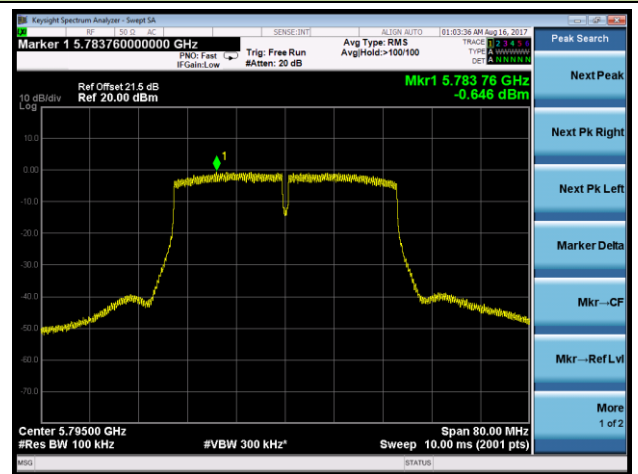

802.11ac-VHT40 Power Spectral Density - Ant 2 / Ant 0 + 1 + 2 + 3 (CDD Mode)

Channel 38 (5190MHz)

Channel 46 (5230MHz)

Channel 151 (5755MHz)

Channel 159 (5795MHz)

802.11ac-VHT80 Power Spectral Density - Ant 2 / Ant 0 + 1 + 2 + 3 (CDD Mode)

Channel 42 (5210MHz)

Channel 155 (5775MHz)

802.11ac-VHT80+80 Power Spectral Density - Ant 2 / Ant 2 + 3 (Ant 0 + 1 + 2 + 3) (CDD Mode)

Channel 42 (5210MHz)

Channel 155 (5775MHz)

802.11a Power Spectral Density - Ant 3 / Ant 0 + 1 + 2 + 3 (CDD Mode)