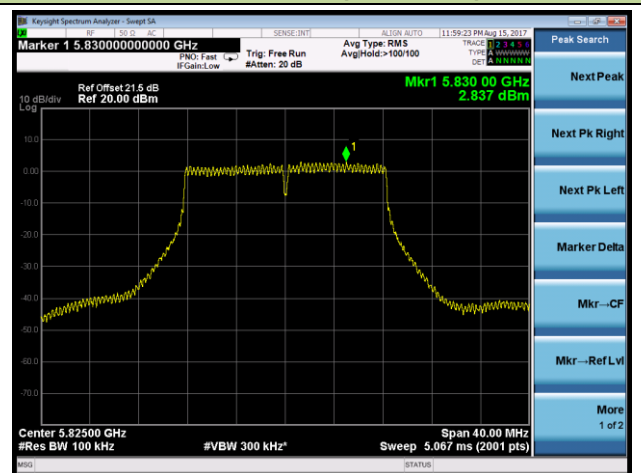

Channel 36 (5180MHz)

Channel 44 (5220MHz)

Channel 48 (5240MHz)

Channel 149 (5745MHz)

Channel 157 (5785MHz)

Channel 165 (5825MHz)

802.11n-HT20 Power Spectral Density - Ant 3 / Ant 0 + 1 + 2 + 3 (CDD Mode)

Channel 36 (5180MHz)