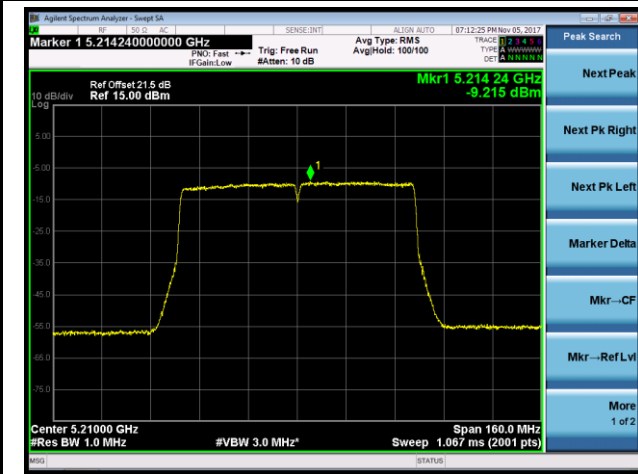

Channel 165 (5825MHz)

802.11ac-VHT40 Power Spectral Density - Ant 3 / Ant 0 + 1 + 2 + 3 (CDD Mode)

Channel 38 (5190MHz)

Channel 46 (5230MHz)

Channel 151 (5755MHz)

Channel 159 (5795MHz)

802.11ac-VHT80 Power Spectral Density - Ant 3 / Ant 0 + 1 + 2 + 3 (CDD Mode)

Channel 42 (5210MHz)

Channel 155 (5775MHz)

802.11ac-VHT80+80 Power Spectral Density - Ant 3 / Ant 2 + 3 (Ant 0 + 1 + 2 + 3) (CDD Mode)

Channel 42 (5210MHz)

Channel 155 (5775MHz)

802.11n-HT20 Power Spectral Density - Ant 0 / Ant 0 + 1 + 2 + 3 (Beam-Forming Mode)