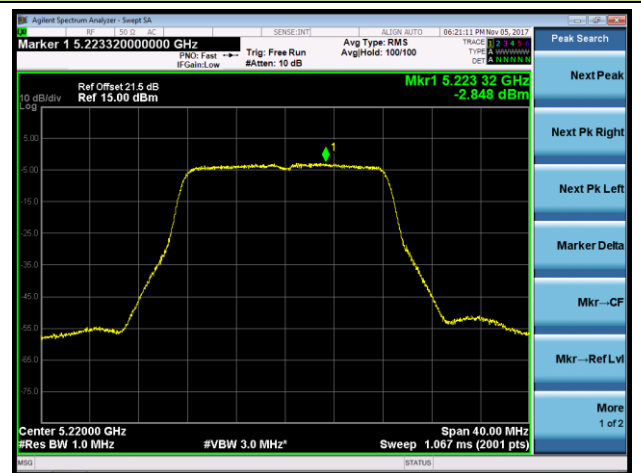

Channel 44 (5220MHz)