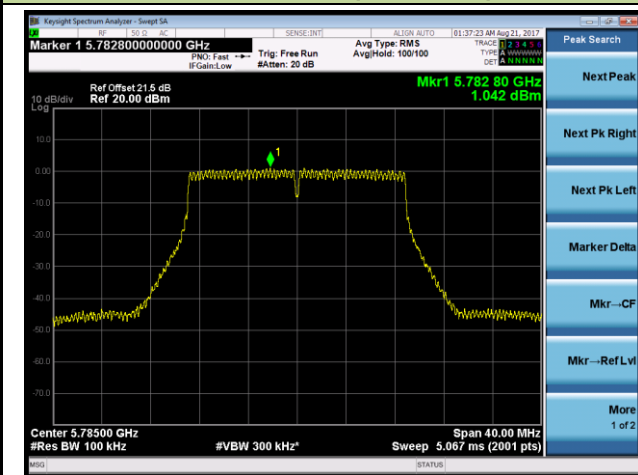

Channel 36 (5180MHz)

Channel 44 (5220MHz)

Channel 48 (5240MHz)

Channel 149 (5745MHz)

Channel 157 (5785MHz)

Channel 165 (5825MHz)

802.11n-HT40 Power Spectral Density - Ant 0 / Ant 0 + 1 + 2 + 3 (Beam-Forming Mode)

Channel 38 (5190MHz)

Channel 46 (5230MHz)

Channel 151 (5755MHz)

Channel 159 (5795MHz)

802.11ac-VHT20 Power Spectral Density - Ant 0 / Ant 0 + 1 + 2 + 3 (Beam-Forming Mode)

Channel 36 (5180MHz)

Channel 44 (5220MHz)