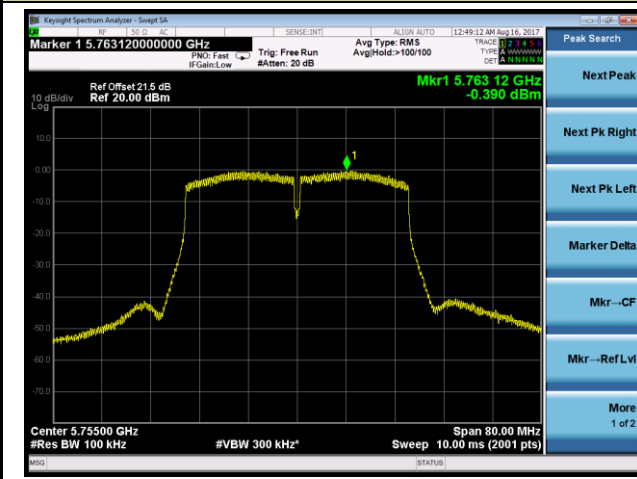

Channel 165 (5825MHz)

802.11ac-VHT40 Power Spectral Density - Ant 3 / Ant 0 + 1 + 2 + 3 (CDD Mode)

Channel 38 (5190MHz)

Channel 46 (5230MHz)

Channel 151 (5755MHz)

Channel 159 (5795MHz)

802.11ac-VHT80 Power Spectral Density - Ant 3 / Ant 0 + 1 + 2 + 3 (CDD Mode)

Channel 42 (5210MHz)

Channel 155 (5775MHz)

802.11ac-VHT80+80 Power Spectral Density - Ant 3 / Ant 2 + 3 (Ant 0 + 1 + 2 + 3) (CDD Mode)

Channel 42 (5210MHz)

Channel 155 (5775MHz)

802.11n-HT20 Power Spectral Density - Ant 0 / Ant 0 + 1 + 2 + 3 (Beam-Forming Mode)