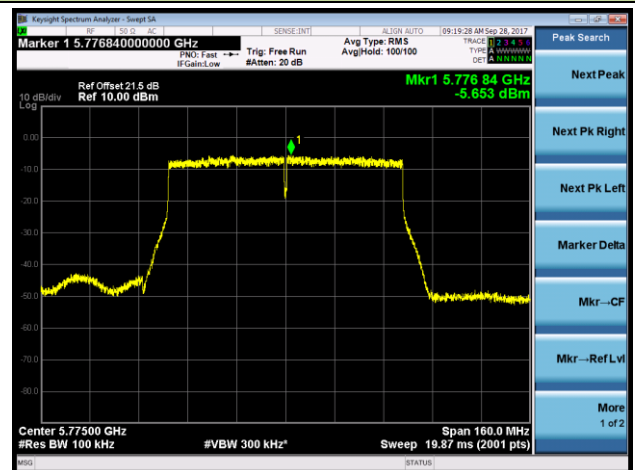

Channel 155 (5775MHz)