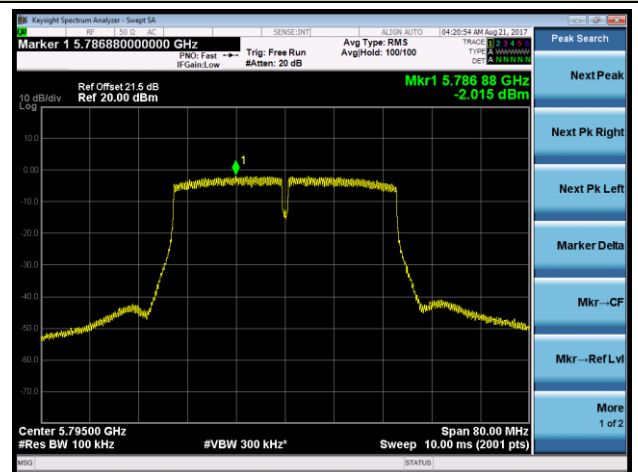

Channel 48 (5240MHz)

Channel 149 (5745MHz)

Channel 157 (5785MHz)

Channel 165 (5825MHz)

802.11ac-VHT40 Power Spectral Density - Ant 0 / Ant 0 + 1 + 2 + 3 (Beam-Forming Mode)

Channel 38 (5190MHz)

Channel 46 (5230MHz)

Channel 151 (5755MHz)

Channel 159 (5795MHz)

802.11ac-VHT80 Power Spectral Density - Ant 0 / Ant 0 + 1 + 2 + 3 (Beam-Forming Mode)

Channel 42 (5210MHz)

Channel 155 (5775MHz)

802.11ac-VHT80+80 Power Spectral Density - Ant 0 / Ant 0 + 1 (Ant 0 + 1 + 2 + 3) (Beam-Forming Mode)