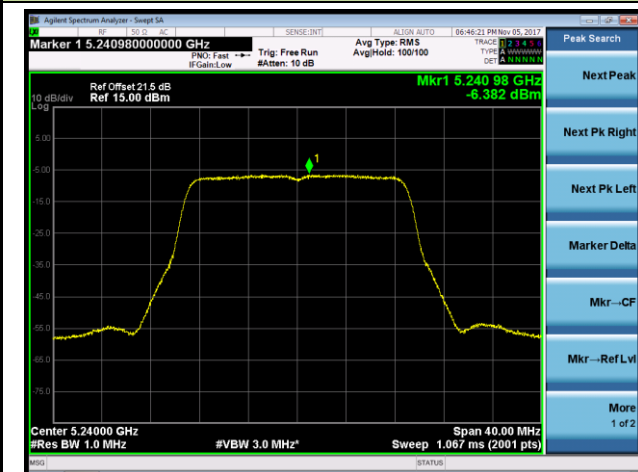

Channel 48 (5240MHz)