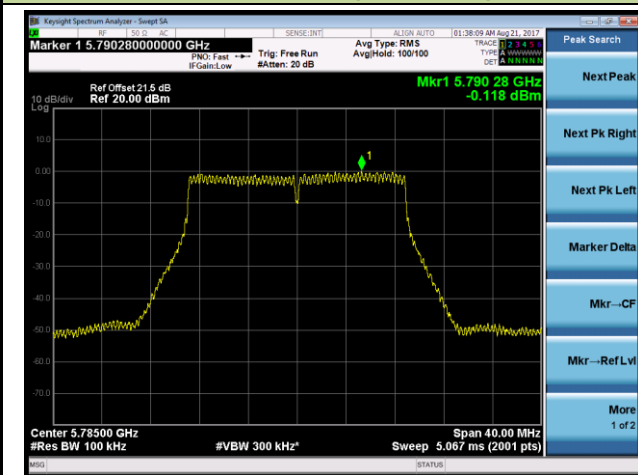

Channel 151 (5755MHz)

Channel 159 (5795MHz)

802.11ac-VHT80 Power Spectral Density - Ant 0 / Ant 0 + 1 + 2 + 3 (Beam-Forming Mode)

Channel 42 (5210MHz)

Channel 155 (5775MHz)

802.11ac-VHT80+80 Power Spectral Density - Ant 0 / Ant 0 + 1 (Ant 0 + 1 + 2 + 3) (Beam-Forming Mode)

Channel 42 (5210MHz)

Channel 155 (5775MHz)

802.11n-HT20 Power Spectral Density - Ant 1 / Ant 0 + 1 + 2 + 3 (Beam-Forming Mode)

Channel 36 (5180MHz)

Channel 44 (5220MHz)

Channel 48 (5240MHz)

Channel 149 (5745MHz)

Channel 157 (5785MHz)

Channel 165 (5825MHz)