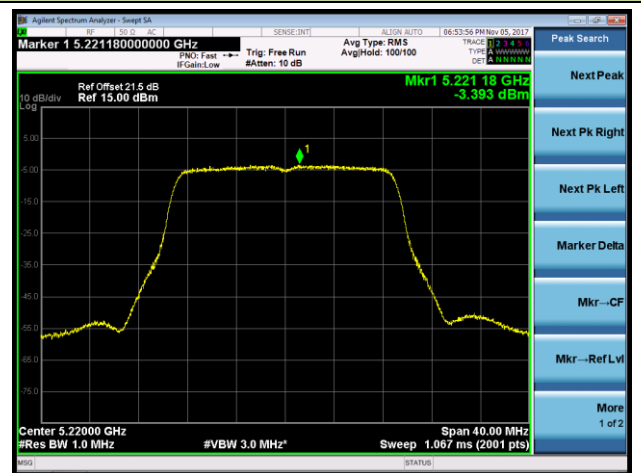

Channel 44 (5220MHz)