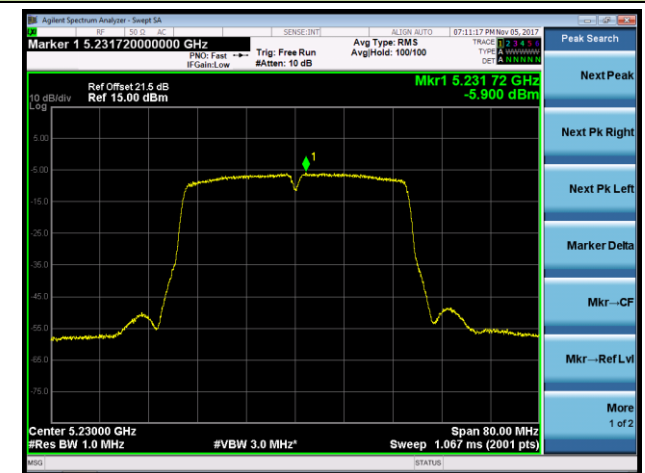

Channel 165 (5825MHz)

802.11ac-VHT40 Power Spectral Density - Ant 3 / Ant 0 + 1 + 2 + 3 (CDD Mode)

Channel 38 (5190MHz)

Channel 46 (5230MHz)

Channel 151 (5755MHz)

Channel 159 (5795MHz)

802.11ac-VHT80 Power Spectral Density - Ant 3 / Ant 0 + 1 + 2 + 3 (CDD Mode)

Channel 42 (5210MHz)

Channel 155 (5775MHz)

802.11ac-VHT80+80 Power Spectral Density - Ant 3 / Ant 2 + 3 (Ant 0 + 1 + 2 + 3) (CDD Mode)

Channel 42 (5210MHz)

Channel 155 (5775MHz)

802.11n-HT20 Power Spectral Density - Ant 0 / Ant 0 + 1 + 2 + 3 (Beam-Forming Mode)