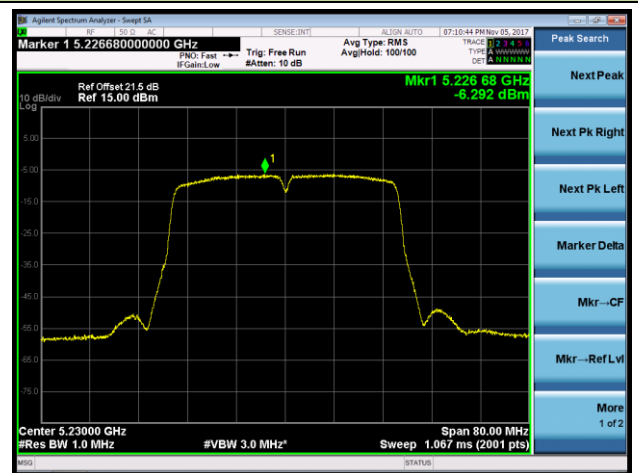

802.11ac-VHT40 Power Spectral Density - Ant 2 / Ant 0 + 1 + 2 + 3 (CDD Mode)

Channel 38 (5190MHz)

Channel 46 (5230MHz)

Channel 151 (5755MHz)

Channel 159 (5795MHz)

802.11ac-VHT80 Power Spectral Density - Ant 2 / Ant 0 + 1 + 2 + 3 (CDD Mode)

Channel 42 (5210MHz)

Channel 155 (5775MHz)

802.11ac-VHT80+80 Power Spectral Density - Ant 2 / Ant 2 + 3 (Ant 0 + 1 + 2 + 3) (CDD Mode)

Channel 42 (5210MHz)

Channel 155 (5775MHz)

802.11a Power Spectral Density - Ant 3 / Ant 0 + 1 + 2 + 3 (CDD Mode)