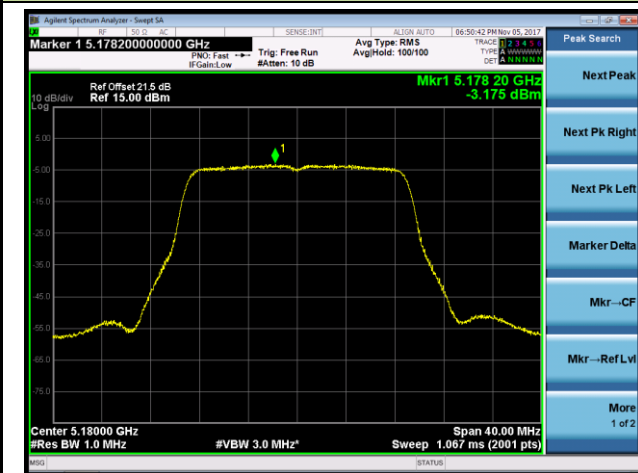

Channel 36 (5180MHz)

Channel 44 (5220MHz)

Channel 48 (5240MHz)

Channel 149 (5745MHz)

Channel 157 (5785MHz)

Channel 165 (5825MHz)

802.11n-HT20 Power Spectral Density - Ant 3 / Ant 0 + 1 + 2 + 3 (CDD Mode)

Channel 36 (5180MHz)