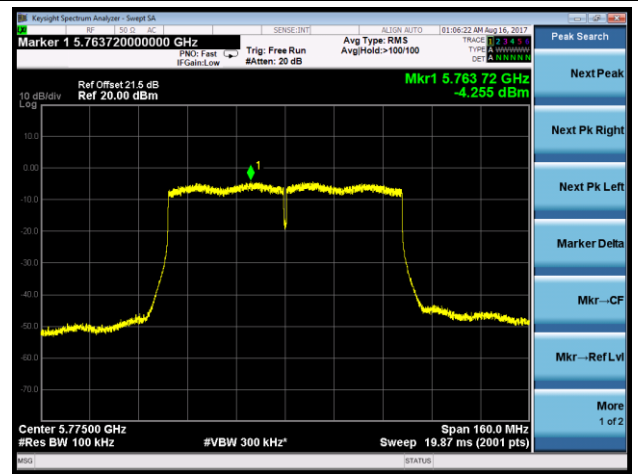

Channel 155 (5775MHz)