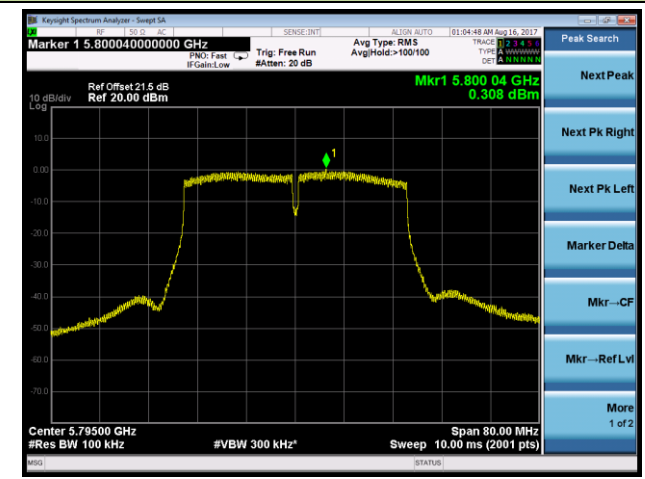

Channel 165 (5825MHz)

802.11ac-VHT40 Power Spectral Density - Ant 3 / Ant 0 + 1 + 2 + 3 (CDD Mode)

Channel 38 (5190MHz)

Channel 46 (5230MHz)

Channel 151 (5755MHz)

Channel 159 (5795MHz)

802.11ac-VHT80 Power Spectral Density - Ant 3 / Ant 0 + 1 + 2 + 3 (CDD Mode)

Channel 42 (5210MHz)

Channel 155 (5775MHz)

802.11ac-VHT80+80 Power Spectral Density - Ant 3 / Ant 2 + 3 (Ant 0 + 1 + 2 + 3) (CDD Mode)

Channel 42 (5210MHz)

Channel 155 (5775MHz)

802.11n-HT20 Power Spectral Density - Ant 0 / Ant 0 + 1 + 2 + 3 (Beam-Forming Mode)