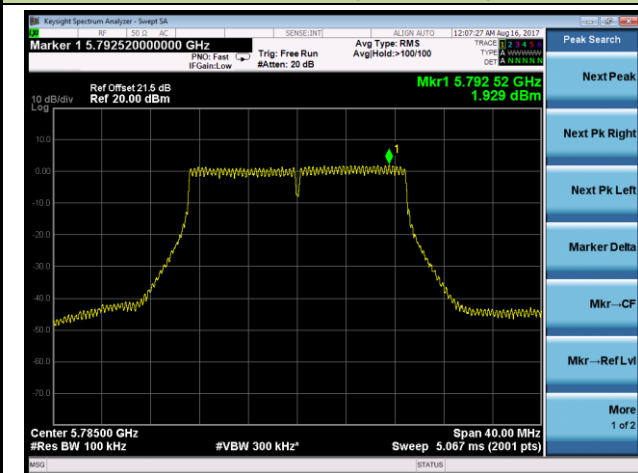

Channel 44 (5220MHz)

Channel 48 (5240MHz)

Channel 149 (5745MHz)

Channel 157 (5785MHz)

Channel 165 (5825MHz)

802.11n-HT40 Power Spectral Density - Ant 3 / Ant 0 + 1 + 2 + 3 (CDD Mode)

Channel 38 (5190MHz)

Channel 46 (5230MHz)

Channel 151 (5755MHz)

Channel 159 (5795MHz)

802.11ac-VHT20 Power Spectral Density - Ant 3 / Ant 0 + 1 + 2 + 3 (CDD Mode)

Channel 36 (5180MHz)

Channel 44 (5220MHz)

Channel 48 (5240MHz)

Channel 149 (5745MHz)

Channel 157 (5785MHz)