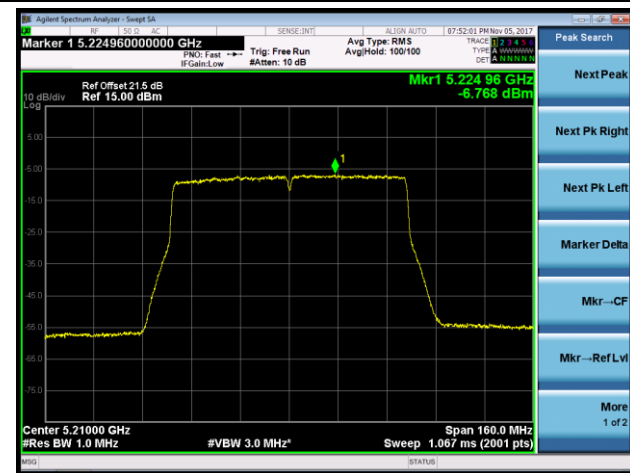

Channel 42 (5210MHz)

Channel 155 (5775MHz)

802.11ac-VHT80+80 Power Spectral Density - Ant 2 / Ant 2 + 3 (Ant 0 + 1 + 2 + 3) (CDD Mode)

Channel 42 (5210MHz)

Channel 155 (5775MHz)

802.11a Power Spectral Density - Ant 3 / Ant 0 + 1 + 2 + 3 (CDD Mode)