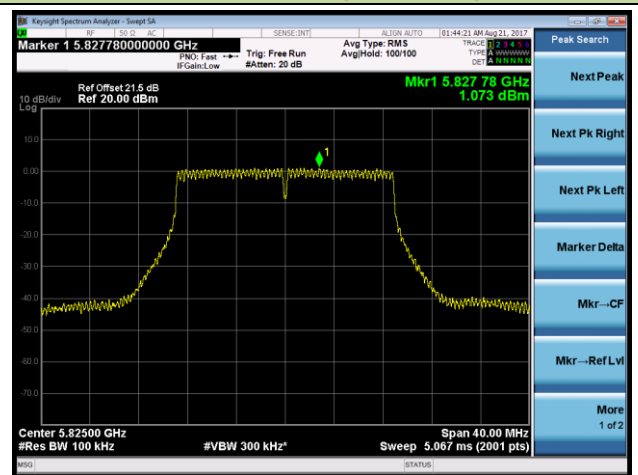

Channel 36 (5180MHz)

Channel 44 (5220MHz)

Channel 48 (5240MHz)

Channel 149 (5745MHz)

Channel 157 (5785MHz)

Channel 165 (5825MHz)

802.11n-HT40 Power Spectral Density - Ant 0 / Ant 0 + 1 + 2 + 3 (Beam-Forming Mode)