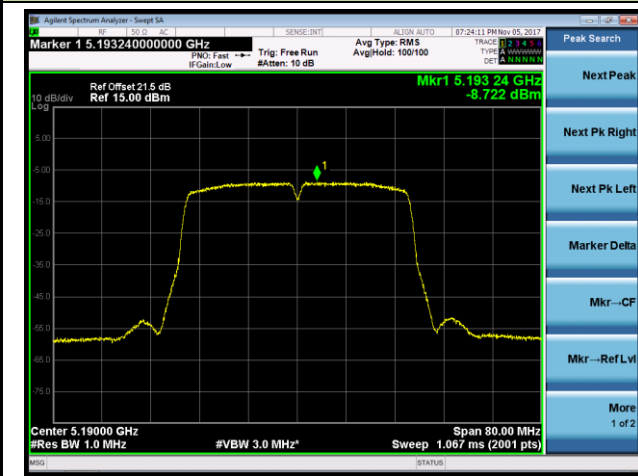

Channel 36 (5180MHz)

Channel 44 (5220MHz)

Channel 48 (5240MHz)

Channel 149 (5745MHz)

Channel 157 (5785MHz)

Channel 165 (5825MHz)

802.11n-HT40 Power Spectral Density - Ant 0 / Ant 0 + 1 + 2 + 3 (Beam-Forming Mode)

Channel 38 (5190MHz)

Channel 46 (5230MHz)

Channel 151 (5755MHz)

Channel 159 (5795MHz)

802.11ac-VHT20 Power Spectral Density - Ant 0 / Ant 0 + 1 + 2 + 3 (Beam-Forming Mode)

Channel 36 (5180MHz)

Channel 44 (5220MHz)