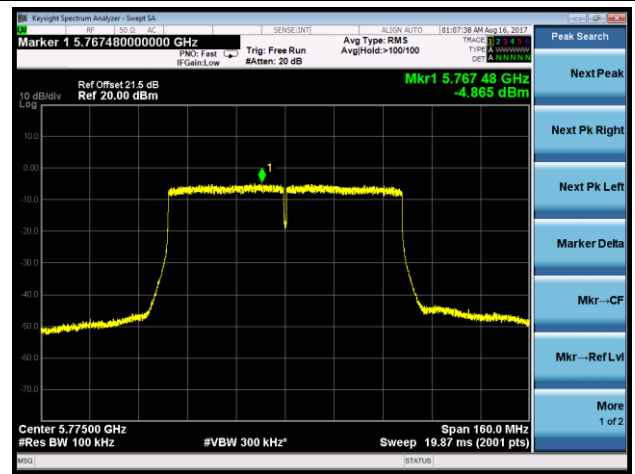

802.11ac-VHT40 Power Spectral Density - Ant 2 / Ant 0 + 1 + 2 + 3 (CDD Mode)

Channel 38 (5190MHz)

Channel 46 (5230MHz)

Channel 151 (5755MHz)

Channel 159 (5795MHz)

802.11ac-VHT80 Power Spectral Density - Ant 2 / Ant 0 + 1 + 2 + 3 (CDD Mode)

Channel 42 (5210MHz)

Channel 155 (5775MHz)

802.11ac-VHT80+80 Power Spectral Density - Ant 2 / Ant 2 + 3 (Ant 0 + 1 + 2 + 3) (CDD Mode)

Channel 42 (5210MHz)

Channel 155 (5775MHz)

802.11a Power Spectral Density - Ant 3 / Ant 0 + 1 + 2 + 3 (CDD Mode)