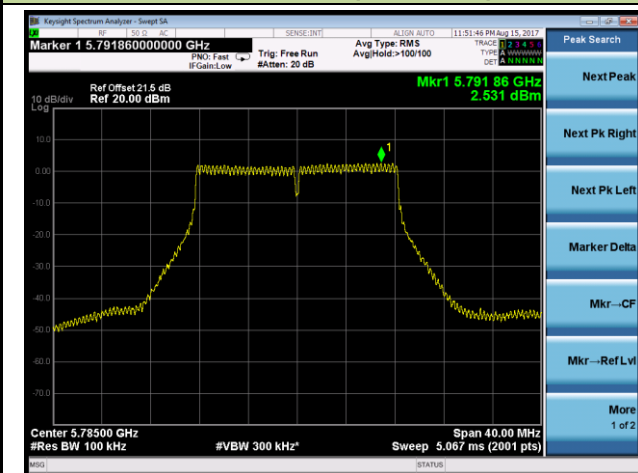

Channel 36 (5180MHz)

Channel 44 (5220MHz)

Channel 48 (5240MHz)

Channel 149 (5745MHz)

Channel 157 (5785MHz)

Channel 165 (5825MHz)

802.11n-HT20 Power Spectral Density - Ant 3 / Ant 0 + 1 + 2 + 3 (CDD Mode)

Channel 36 (5180MHz)