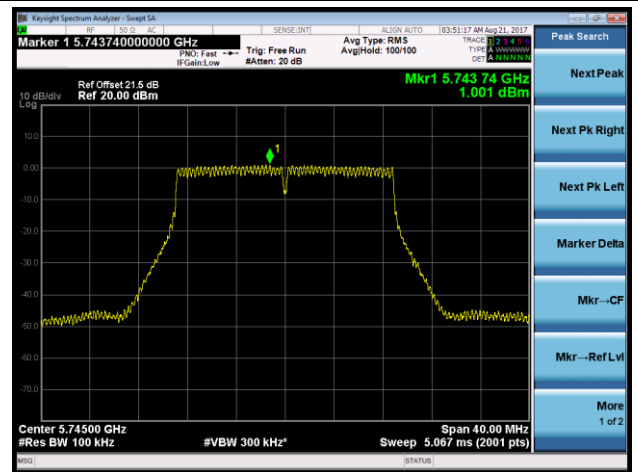

Channel 149 (5745MHz)