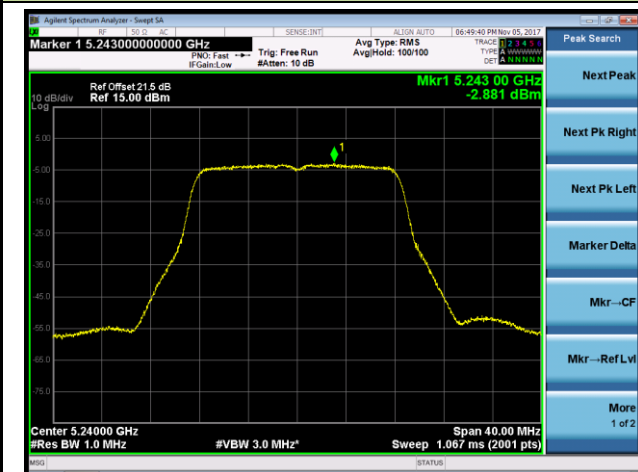

Channel 48 (5240MHz)