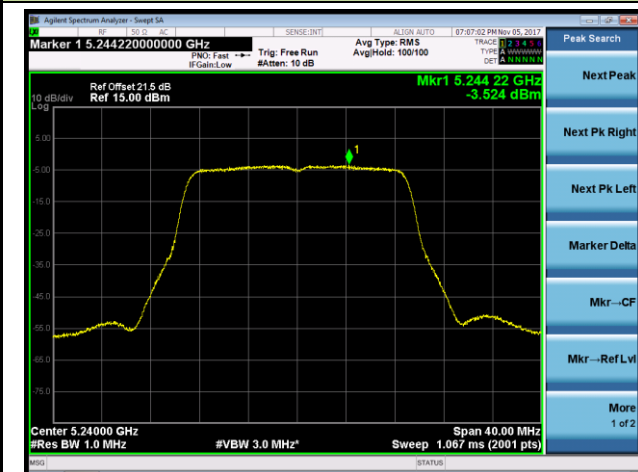

Channel 151 (5755MHz)

Channel 159 (5795MHz)

802.11ac-VHT20 Power Spectral Density - Ant 3 / Ant 0 + 1 + 2 + 3 (CDD Mode)

Channel 36 (5180MHz)

Channel 44 (5220MHz)

Channel 48 (5240MHz)

Channel 149 (5745MHz)

Channel 157 (5785MHz)

Channel 165 (5825MHz)

802.11ac-VHT40 Power Spectral Density - Ant 3 / Ant 0 + 1 + 2 + 3 (CDD Mode)

Channel 38 (5190MHz)

Channel 46 (5230MHz)

Channel 151 (5755MHz)

Channel 159 (5795MHz)

802.11ac-VHT80 Power Spectral Density - Ant 3 / Ant 0 + 1 + 2 + 3 (CDD Mode)