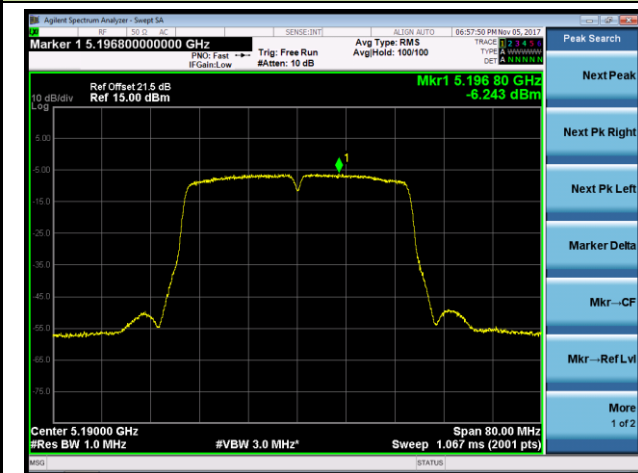

Channel 44 (5220MHz)

Channel 48 (5240MHz)

Channel 149 (5745MHz)

Channel 157 (5785MHz)

Channel 165 (5825MHz)

802.11n-HT40 Power Spectral Density - Ant 3 / Ant 0 + 1 + 2 + 3 (CDD Mode)

Channel 38 (5190MHz)

Channel 46 (5230MHz)

Channel 151 (5755MHz)

Channel 159 (5795MHz)

802.11ac-VHT20 Power Spectral Density - Ant 3 / Ant 0 + 1 + 2 + 3 (CDD Mode)

Channel 36 (5180MHz)

Channel 44 (5220MHz)

Channel 48 (5240MHz)

Channel 149 (5745MHz)

Channel 157 (5785MHz)