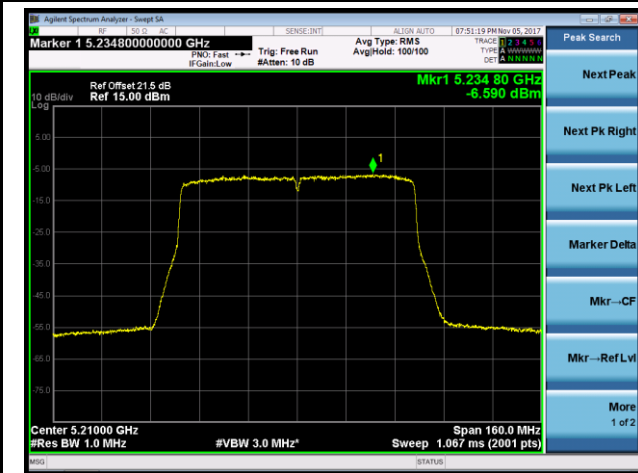

Channel 42 (5210MHz)

Channel 155 (5775MHz)

802.11ac-VHT80+80 Power Spectral Density - Ant 3 / Ant 2 + 3 (Ant 0 + 1 + 2 + 3) (CDD Mode)

Channel 42 (5210MHz)

Channel 155 (5775MHz)

802.11n-HT20 Power Spectral Density - Ant 0 / Ant 0 + 1 + 2 + 3 (Beam-Forming Mode)