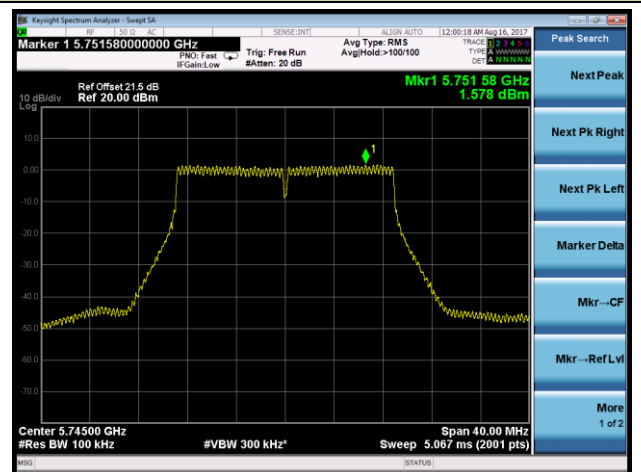

Channel 149 (5745MHz)