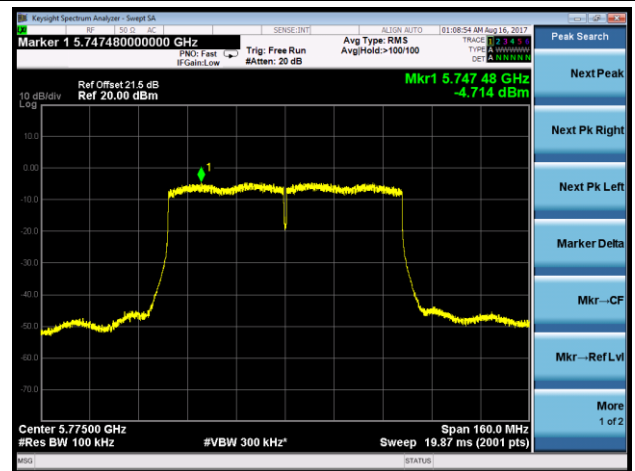

802.11ac-VHT80 Power Spectral Density - Ant 1 / Ant 0 + 1 + 2 + 3 (CDD Mode)

Channel 155 (5775MHz)

802.11ac-VHT80+80 Power Spectral Density - Ant 1 / Ant 0 + 1 (Ant 0 + 1 + 2 + 3) (CDD Mode)