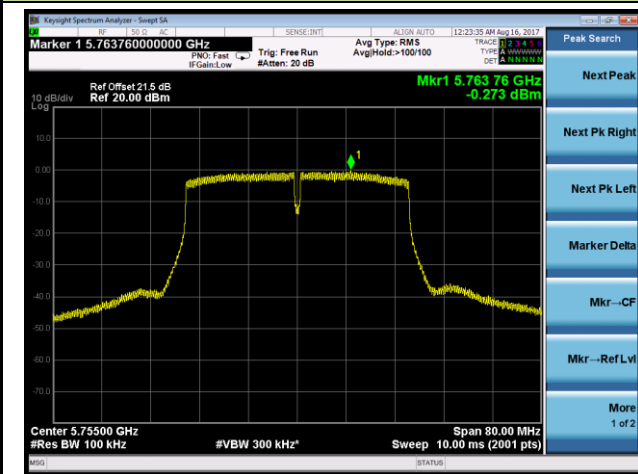

Channel 151 (5755MHz)