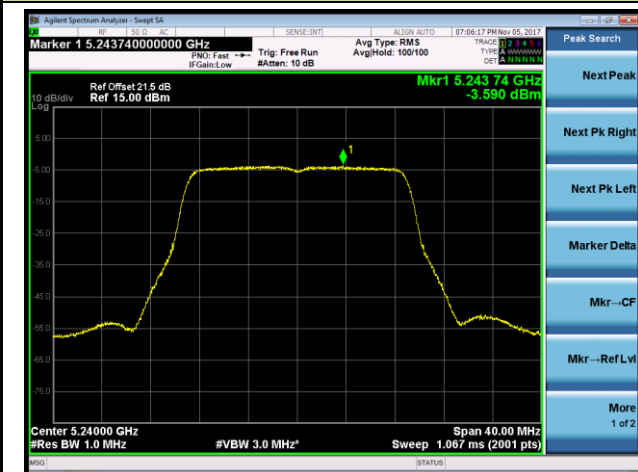

Channel 48 (5240MHz)