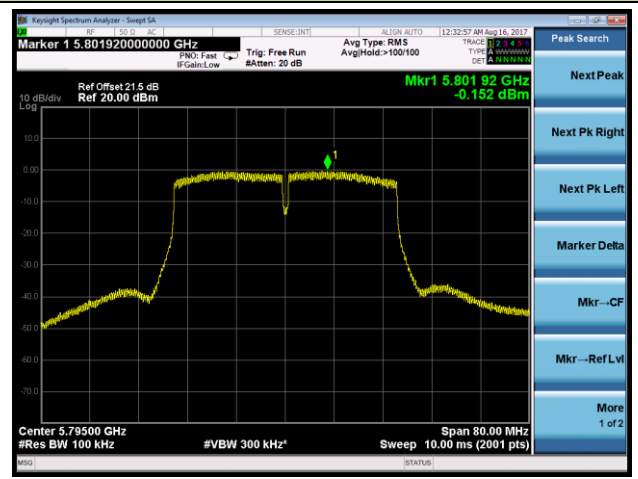

Channel 159 (5795MHz)