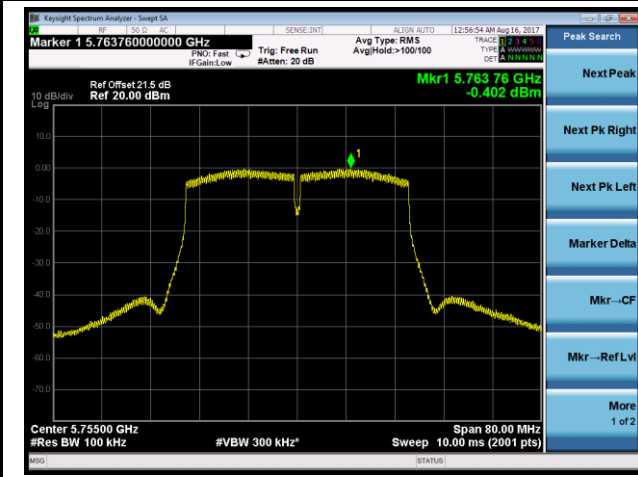

Channel 151 (5755MHz)