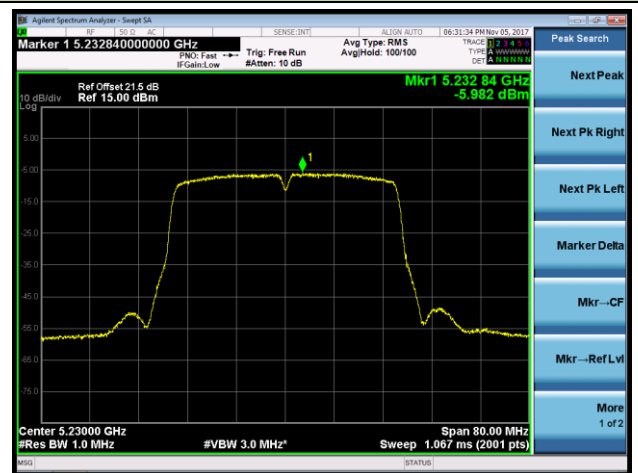

Channel 46 (5230MHz)