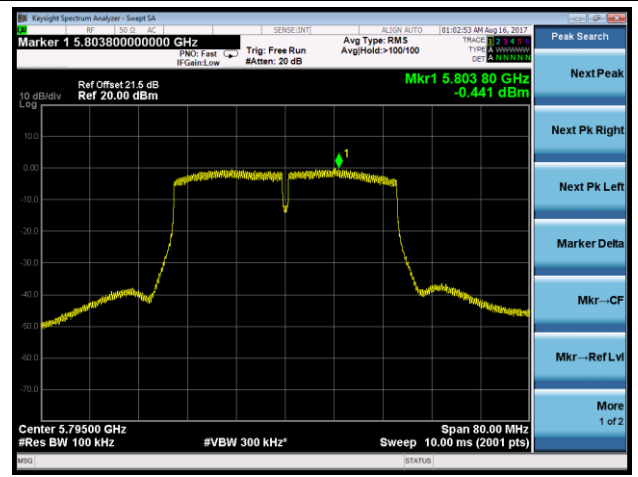

Channel 159 (5795MHz)