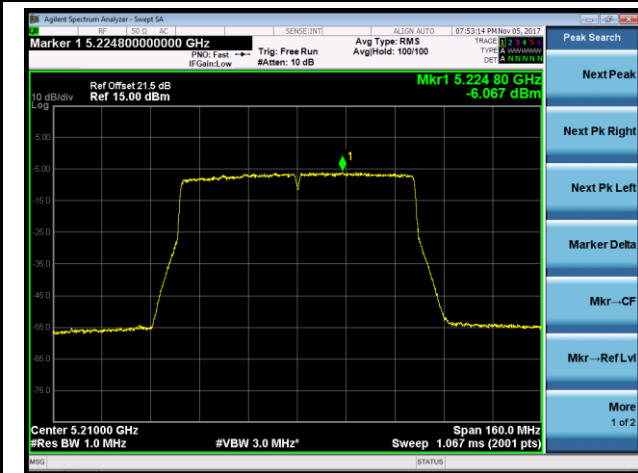

802.11ac-VHT80+80 Power Spectral Density - Ant 0 / Ant 0 + 1 (Ant 0 + 1 + 2 + 3) (CDD Mode)

Channel 42 (5210MHz)