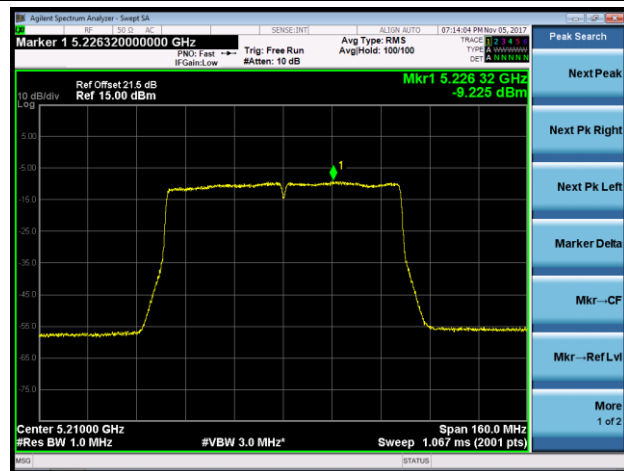

802.11ac-VHT80 Power Spectral Density - Ant 1 / Ant 0 + 1 + 2 + 3 (CDD Mode)

Channel 42 (5210MHz)

802.11ac-VHT80+80 Power Spectral Density - Ant 1 / Ant 0 + 1 (Ant 0 + 1 + 2 + 3) (CDD Mode)