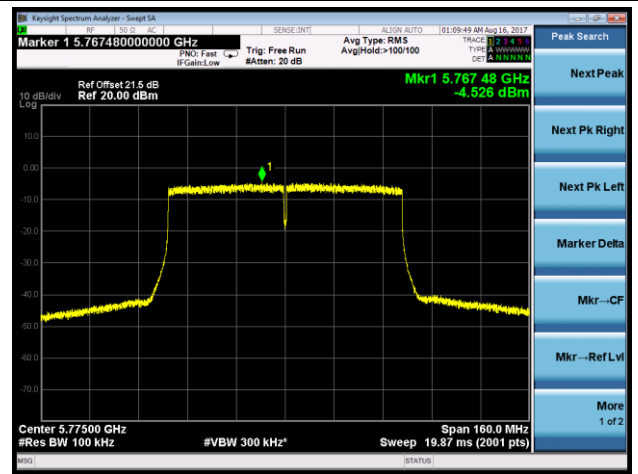

Channel 155 (5775MHz)