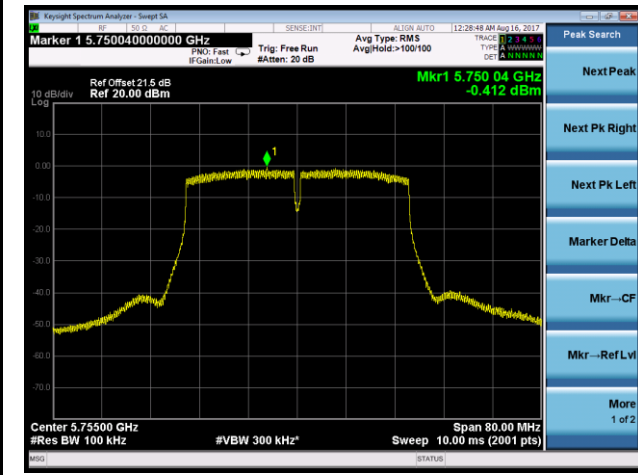

Channel 151 (5755MHz)