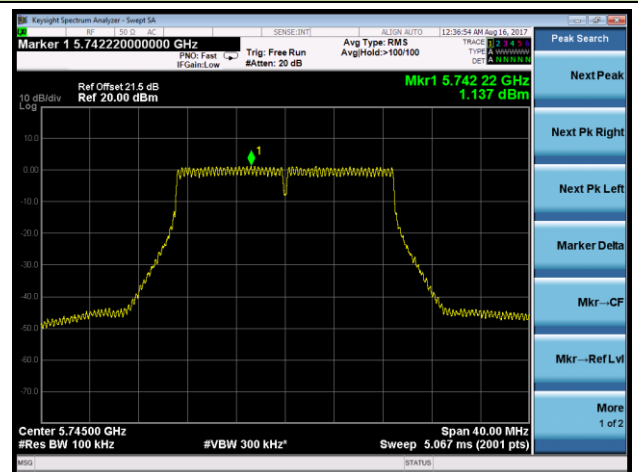

Channel 149 (5745MHz)