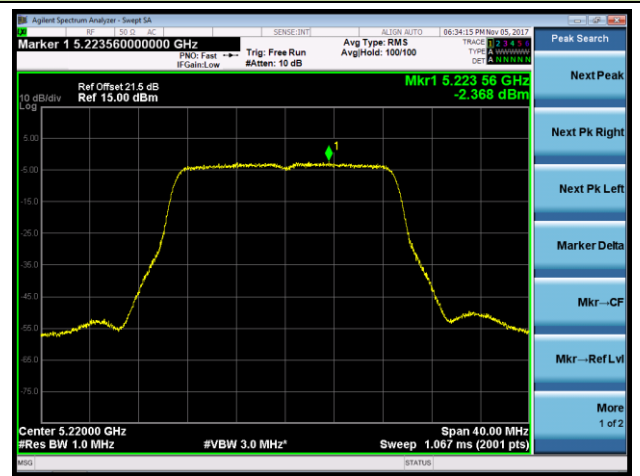

Channel 44 (5220MHz)