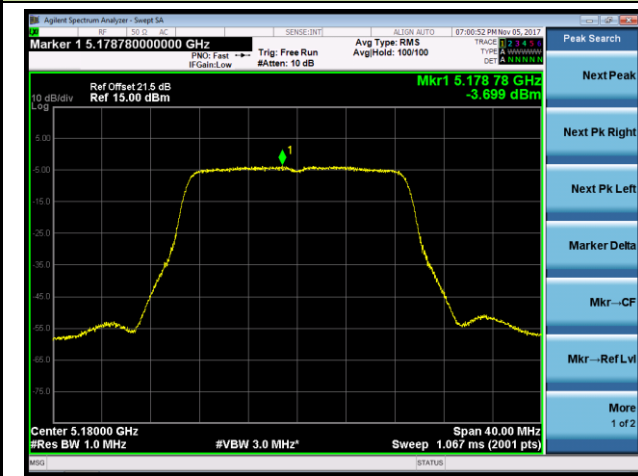

802.11ac-VHT20 Power Spectral Density - Ant 1 / Ant 0 + 1 + 2 + 3 (CDD Mode)

Channel 36 (5180MHz)