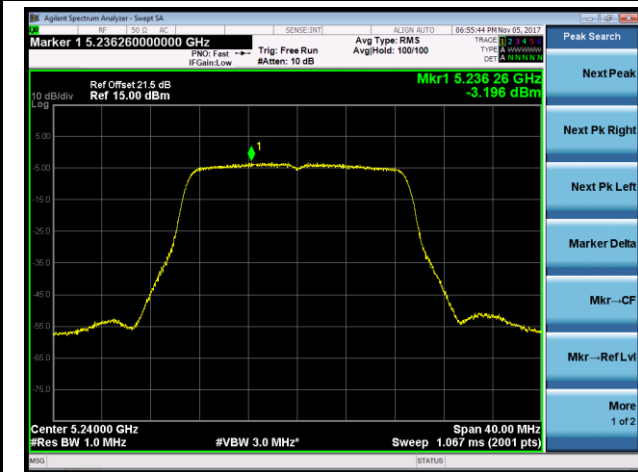

Channel 48 (5240MHz)