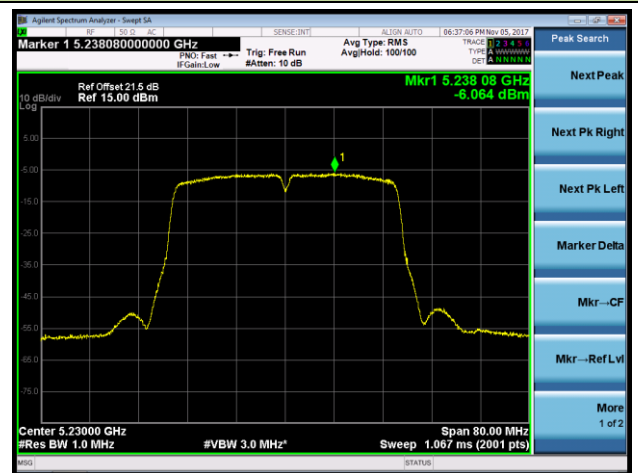

Channel 46 (5230MHz)