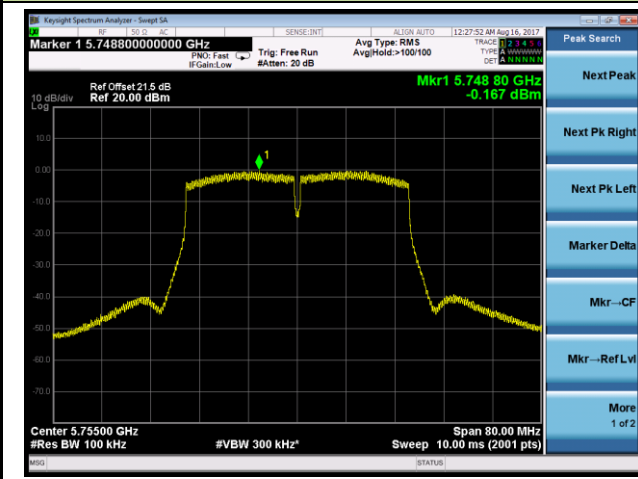

Channel 151 (5755MHz)