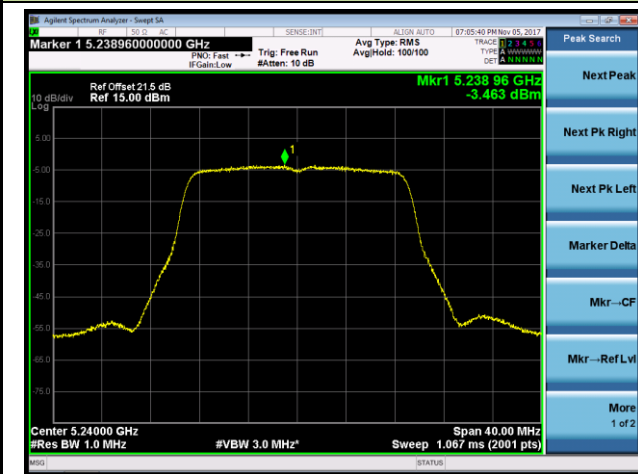

Channel 48 (5240MHz)