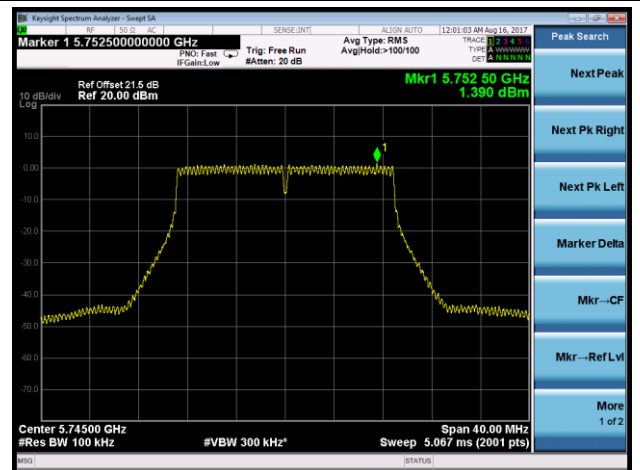

Channel 149 (5745MHz)