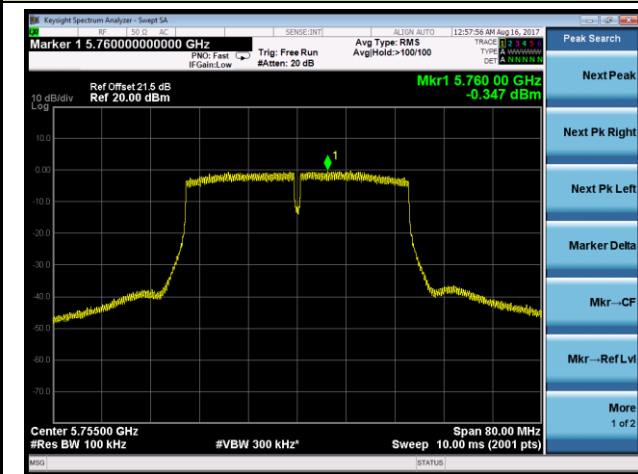

Channel 151 (5755MHz)