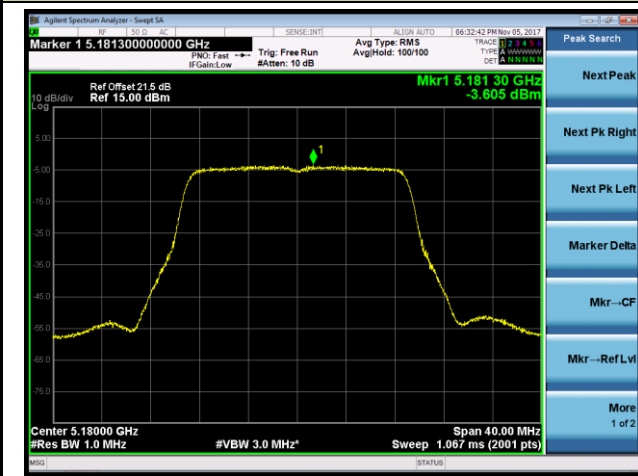

802.11ac-VHT20 Power Spectral Density - Ant 0 / Ant 0 + 1 + 2 + 3 (CDD Mode)

Channel 36 (5180MHz)