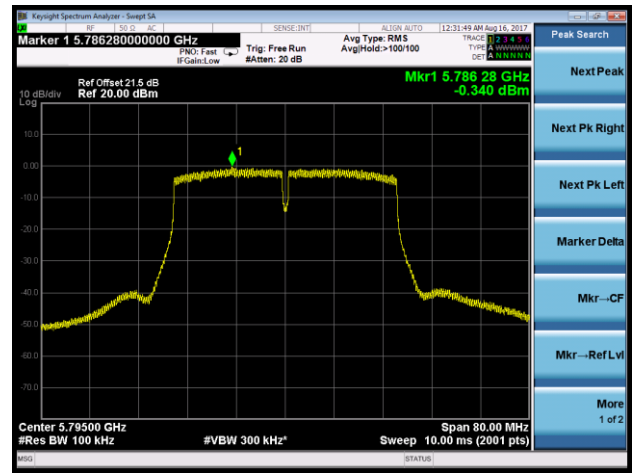

Channel 159 (5795MHz)