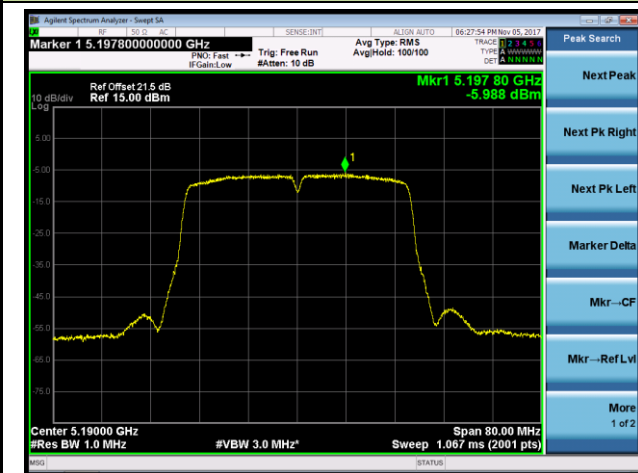

802.11n-HT40 Power Spectral Density - Ant 0 / Ant 0 + 1 + 2 + 3 (CDD Mode)

Channel 38 (5190MHz)