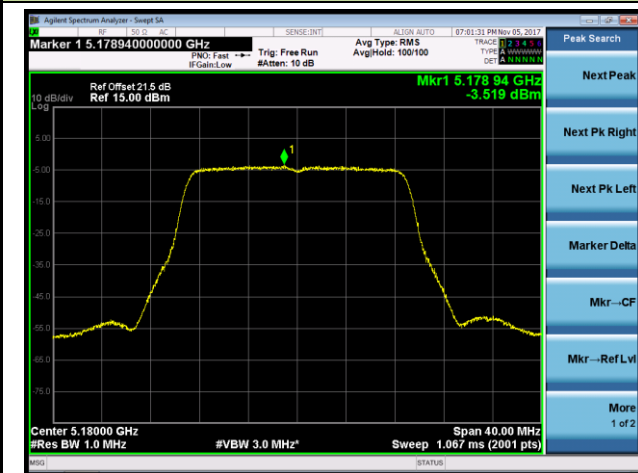

802.11ac-VHT20 Power Spectral Density - Ant 2 / Ant 0 + 1 + 2 + 3 (CDD Mode)

Channel 36 (5180MHz)