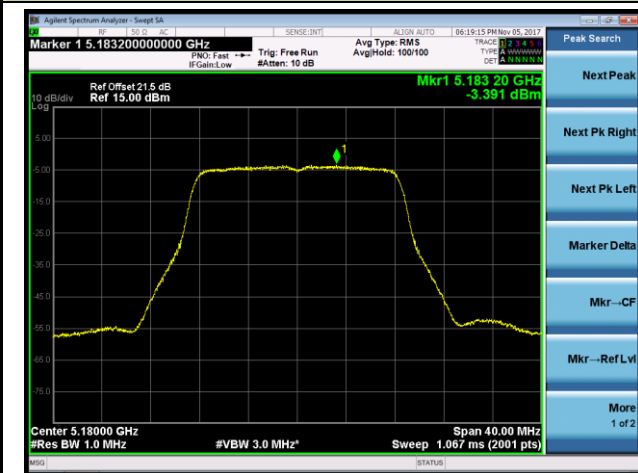

802.11a Power Spectral Density - Ant 1 / Ant 0 + 1 + 2 + 3 (CDD Mode)

Channel 36 (5180MHz)