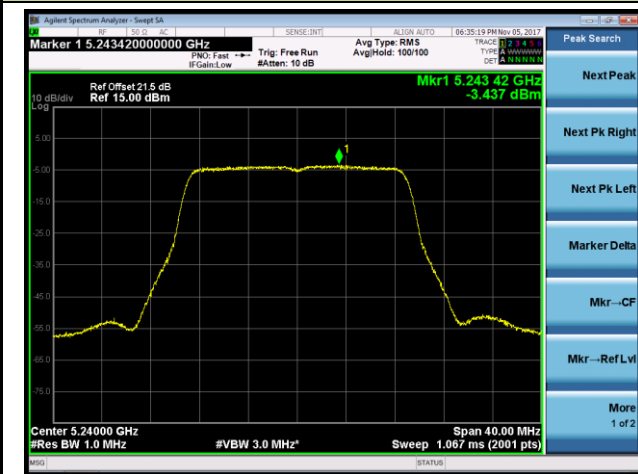

Channel 48 (5240MHz)