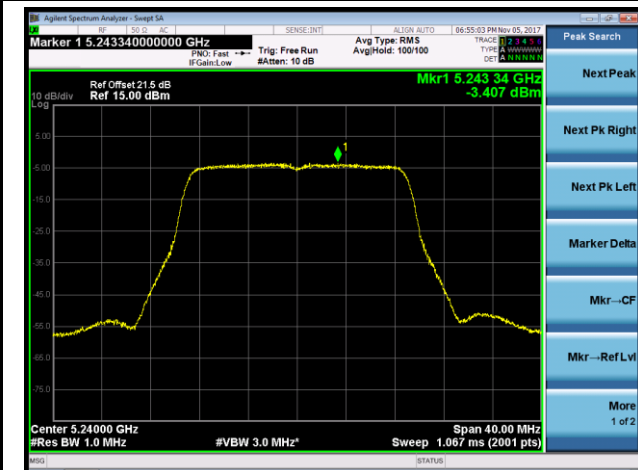

Channel 48 (5240MHz)