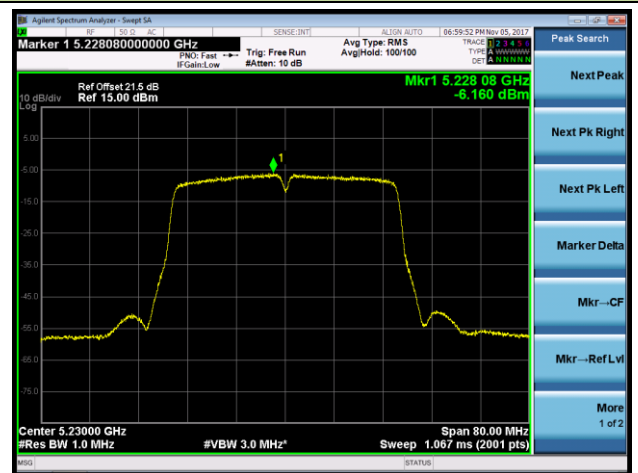

Channel 46 (5230MHz)