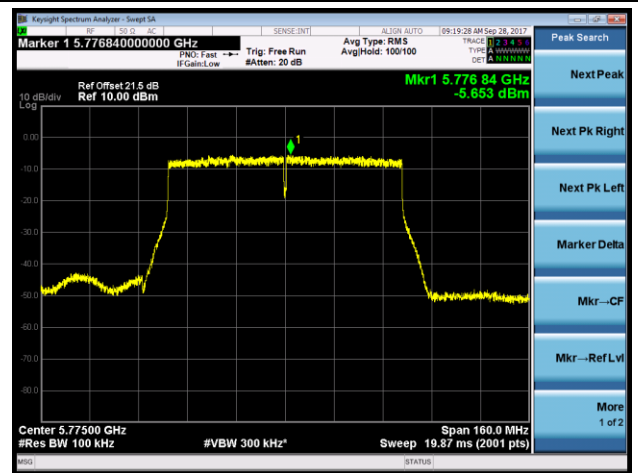

Channel 155 (5775MHz)