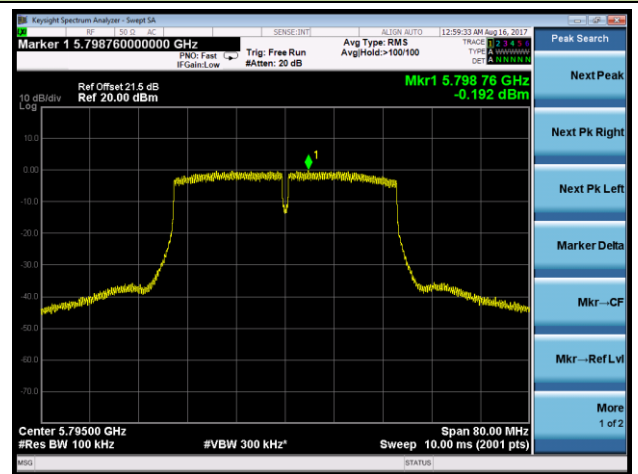

Channel 159 (5795MHz)