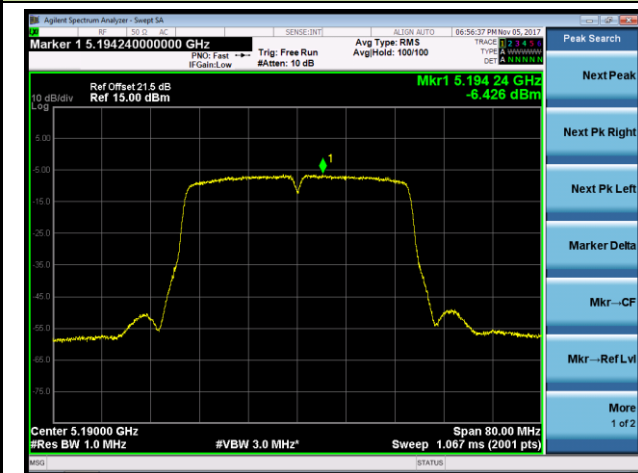

802.11n-HT40 Power Spectral Density - Ant 1 / Ant 0 + 1 + 2 + 3 (CDD Mode)

Channel 38 (5190MHz)