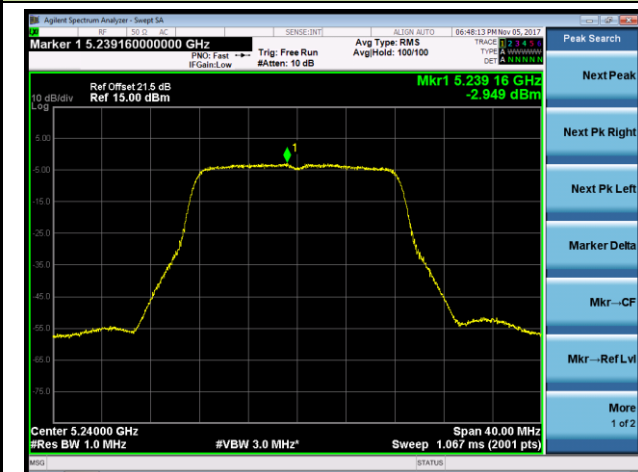

Channel 48 (5240MHz)