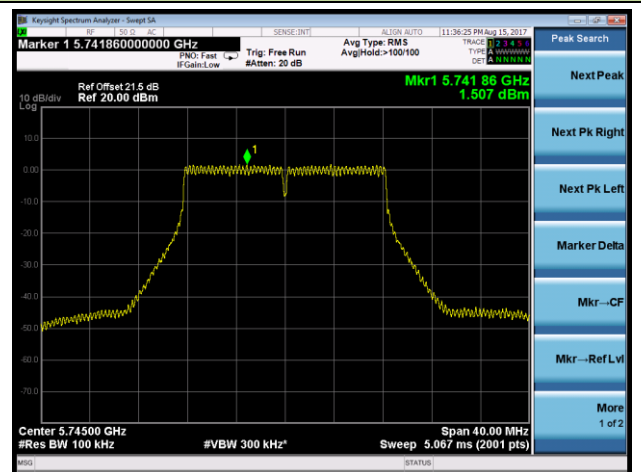

Channel 149 (5745MHz)