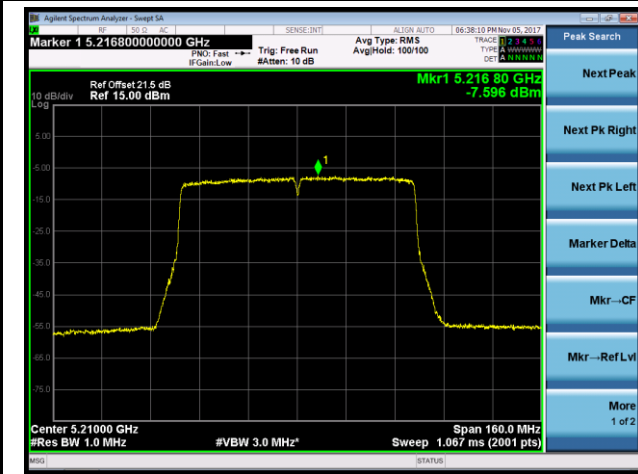

802.11ac-VHT80 Power Spectral Density - Ant 0 / Ant 0 + 1 + 2 + 3 (CDD Mode)

Channel 42 (5210MHz)