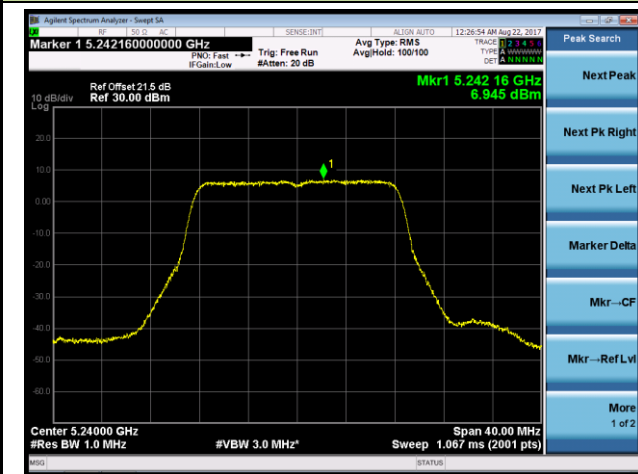

Channel 48 (5240MHz)