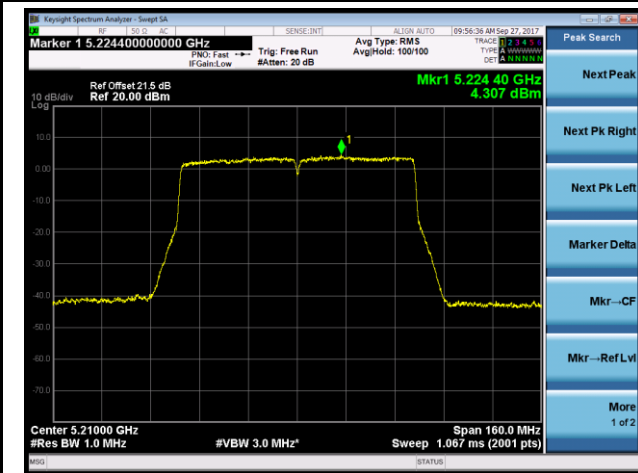

Channel 42 (5210MHz)

Channel 155 (5775MHz)

802.11ac-VHT80+80 Power Spectral Density - Ant 2 / Ant 2 + 3 (Ant 0 + 1 + 2 + 3) (CDD Mode)

Channel 42 (5210MHz)

Channel 155 (5775MHz)

802.11a Power Spectral Density - Ant 3 / Ant 0 + 1 + 2 + 3 (CDD Mode)