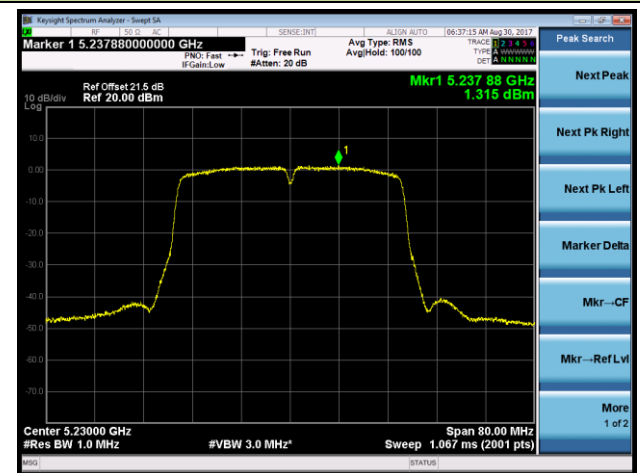

Channel 48 (5240MHz)

Channel 149 (5745MHz)

Channel 157 (5785MHz)

Channel 165 (5825MHz)

802.11ac-VHT40 Power Spectral Density - A Ant 0 / Ant 0 + 1 + 2 + 3 (Beam-Forming Mode)

Channel 38 (5190MHz)

Channel 46 (5230MHz)

Channel 151 (5755MHz)

Channel 159 (5795MHz)

802.11ac-VHT80 Power Spectral Density - Ant 0 / Ant 0 + 1 + 2 + 3 (Beam-Forming Mode)

Channel 42 (5210MHz)

Channel 155 (5775MHz)

802.11ac-VHT80+80 Power Spectral Density - Ant 0 / Ant 0 + 1 (Ant 0 + 1 + 2 + 3) (Beam-Forming Mode)