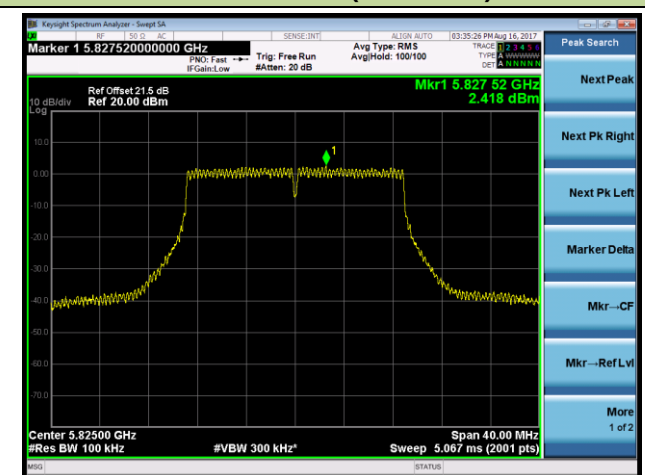

Channel 36 (5180MHz)

Channel 44 (5220MHz)

Channel 48 (5240MHz)

Channel 149 (5745MHz)

Channel 157 (5785MHz)

Channel 165 (5825MHz)

802.11n-HT40 Power Spectral Density - Ant 0 / Ant 0 + 1 + 2 + 3 (Beam-Forming Mode)