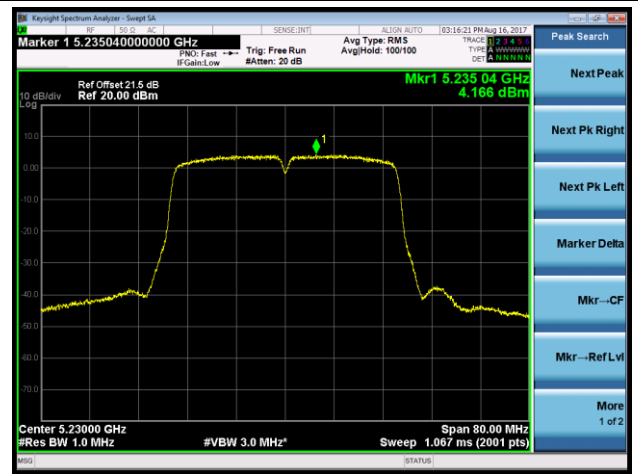

802.11ac-VHT40 Power Spectral Density - Ant 2 / Ant 0 + 1 + 2 + 3 (CDD Mode)

Channel 38 (5190MHz)

Channel 46 (5230MHz)

Channel 151 (5755MHz)

Channel 159 (5795MHz)

802.11ac-VHT80 Power Spectral Density - Ant 2 / Ant 0 + 1 + 2 + 3 (CDD Mode)

Channel 42 (5210MHz)

Channel 155 (5775MHz)

802.11ac-VHT80+80 Power Spectral Density - Ant 2 / Ant 2 + 3 (Ant 0 + 1 + 2 + 3) (CDD Mode)

Channel 42 (5210MHz)

Channel 155 (5775MHz)

802.11a Power Spectral Density - Ant 3 / Ant 0 + 1 + 2 + 3 (CDD Mode)