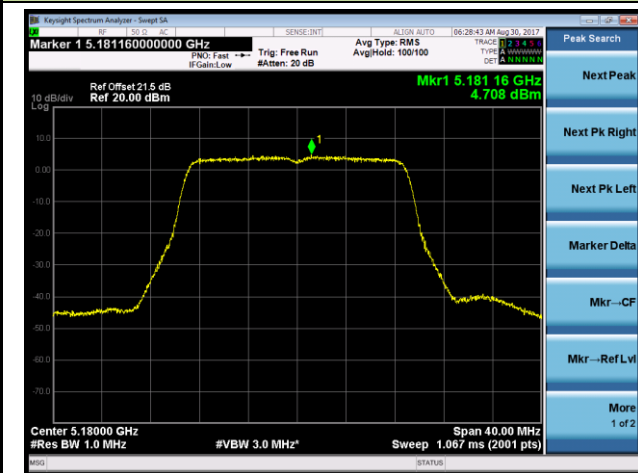

Channel 38 (5190MHz)

Channel 46 (5230MHz)

Channel 151 (5755MHz)

Channel 159 (5795MHz)

802.11ac-VHT20 Power Spectral Density - Ant 0 / Ant 0 + 1 + 2 + 3 (Beam-Forming Mode)

Channel 36 (5180MHz)

Channel 44 (5220MHz)

Channel 48 (5240MHz)

Channel 149 (5745MHz)

Channel 157 (5785MHz)

Channel 165 (5825MHz)

802.11ac-VHT40 Power Spectral Density - A Ant 0 / Ant 0 + 1 + 2 + 3 (Beam-Forming Mode)

Channel 38 (5190MHz)

Channel 46 (5230MHz)