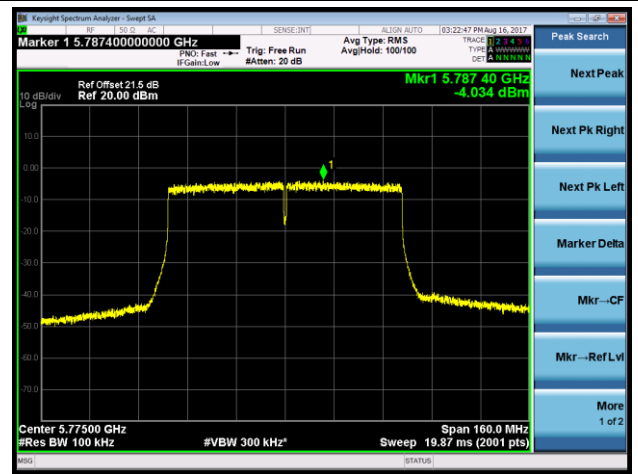

Channel 151 (5755MHz)

Channel 159 (5795MHz)

802.11ac-VHT80 Power Spectral Density - Ant 0 / Ant 0 + 1 + 2 + 3 (Beam-Forming Mode)

Channel 42 (5210MHz)

Channel 155 (5775MHz)

802.11ac-VHT80+80 Power Spectral Density - Ant 0 / Ant 0 + 1 (Ant 0 + 1 + 2 + 3) (Beam-Forming Mode)