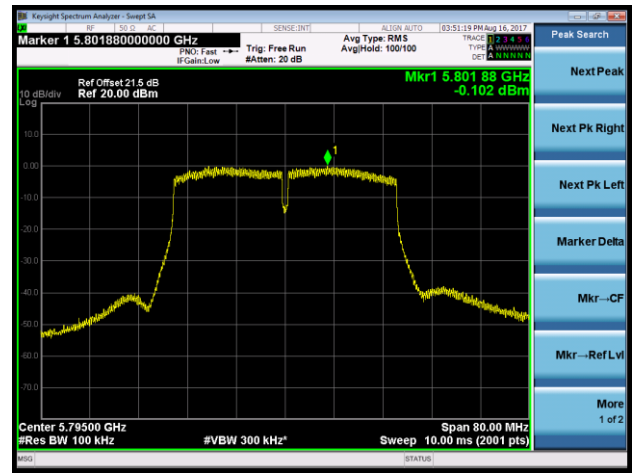

Channel 44 (5220MHz)

Channel 48 (5240MHz)

Channel 149 (5745MHz)

Channel 157 (5785MHz)

Channel 165 (5825MHz)

802.11n-HT40 Power Spectral Density - Ant 3 / Ant 0 + 1 + 2 + 3 (CDD Mode)

Channel 38 (5190MHz)

Channel 46 (5230MHz)

Channel 151 (5755MHz)

Channel 159 (5795MHz)

802.11ac-VHT20 Power Spectral Density - Ant 3 / Ant 0 + 1 + 2 + 3 (CDD Mode)

Channel 36 (5180MHz)

Channel 44 (5220MHz)

Channel 48 (5240MHz)

Channel 149 (5745MHz)

Channel 157 (5785MHz)