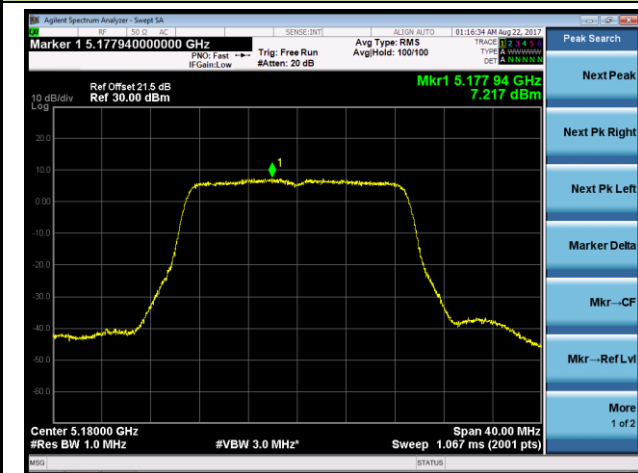

Channel 36 (5180MHz)

Channel 44 (5220MHz)

Channel 48 (5240MHz)

Channel 149 (5745MHz)

Channel 157 (5785MHz)

Channel 165 (5825MHz)

802.11n-HT20 Power Spectral Density - Ant 3 / Ant 0 + 1 + 2 + 3 (CDD Mode)

Channel 36 (5180MHz)