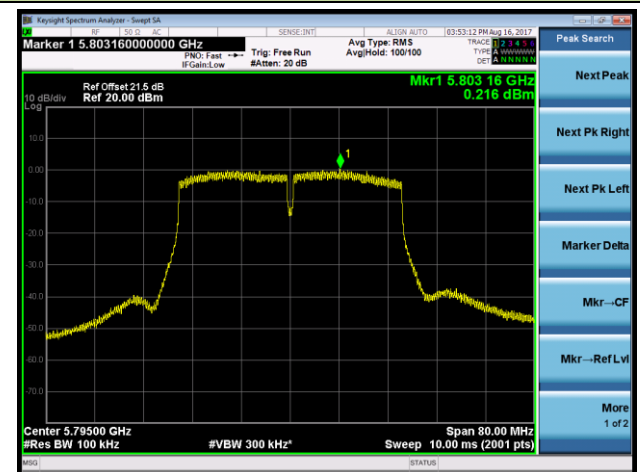

Channel 38 (5190MHz)

Channel 46 (5230MHz)

Channel 151 (5755MHz)

Channel 159 (5795MHz)

802.11ac-VHT20 Power Spectral Density - Ant 0 / Ant 0 + 1 + 2 + 3 (Beam-Forming Mode)

Channel 36 (5180MHz)

Channel 44 (5220MHz)

Channel 48 (5240MHz)

Channel 149 (5745MHz)

Channel 157 (5785MHz)

Channel 165 (5825MHz)

802.11ac-VHT40 Power Spectral Density - A Ant 0 / Ant 0 + 1 + 2 + 3 (Beam-Forming Mode)

Channel 38 (5190MHz)

Channel 46 (5230MHz)