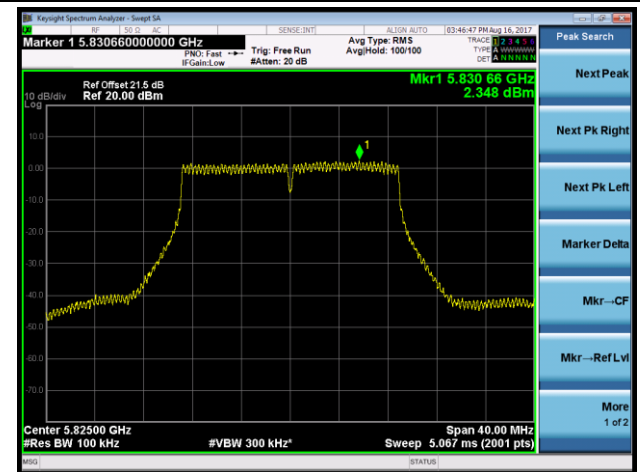

Channel 151 (5755MHz)

Channel 159 (5795MHz)

802.11ac-VHT20 Power Spectral Density - Ant 3 / Ant 0 + 1 + 2 + 3 (CDD Mode)

Channel 36 (5180MHz)

Channel 44 (5220MHz)

Channel 48 (5240MHz)

Channel 149 (5745MHz)

Channel 157 (5785MHz)

Channel 165 (5825MHz)

802.11ac-VHT40 Power Spectral Density - Ant 3 / Ant 0 + 1 + 2 + 3 (CDD Mode)

Channel 38 (5190MHz)

Channel 46 (5230MHz)

Channel 151 (5755MHz)

Channel 159 (5795MHz)

802.11ac-VHT80 Power Spectral Density - Ant 3 / Ant 0 + 1 + 2 + 3 (CDD Mode)