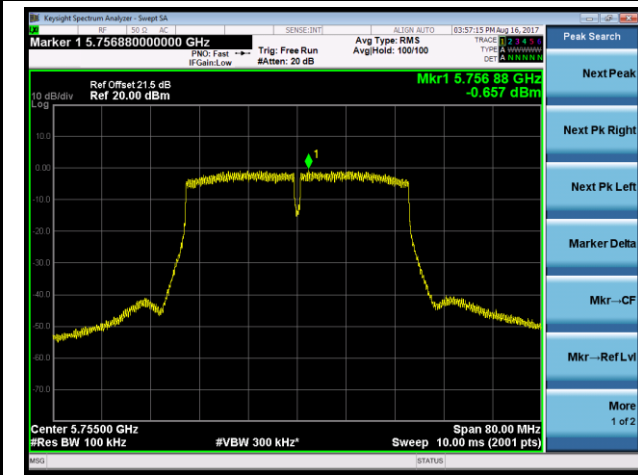

802.11ac-VHT40 Power Spectral Density - Ant 2 / Ant 0 + 1 + 2 + 3 (CDD Mode)

Channel 38 (5190MHz)

Channel 46 (5230MHz)

Channel 151 (5755MHz)

Channel 159 (5795MHz)

802.11ac-VHT80 Power Spectral Density - Ant 2 / Ant 0 + 1 + 2 + 3 (CDD Mode)

Channel 42 (5210MHz)

Channel 155 (5775MHz)

802.11ac-VHT80+80 Power Spectral Density - Ant 2 / Ant 2 + 3 (Ant 0 + 1 + 2 + 3) (CDD Mode)

Channel 42 (5210MHz)

Channel 155 (5775MHz)

802.11a Power Spectral Density - Ant 3 / Ant 0 + 1 + 2 + 3 (CDD Mode)