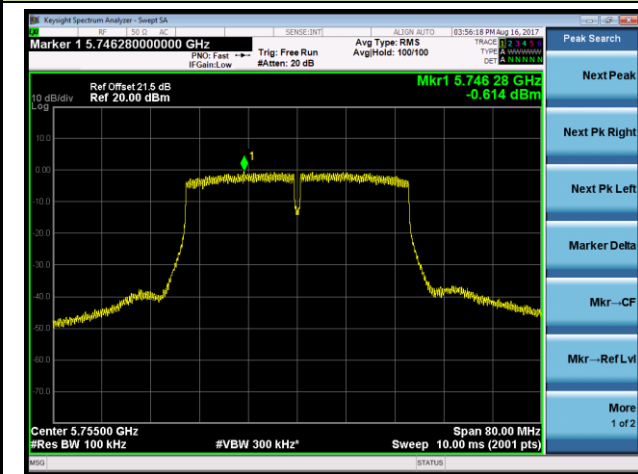

Channel 48 (5240MHz)

Channel 149 (5745MHz)

Channel 157 (5785MHz)

Channel 165 (5825MHz)

802.11ac-VHT40 Power Spectral Density - A Ant 0 / Ant 0 + 1 + 2 + 3 (Beam-Forming Mode)

Channel 38 (5190MHz)

Channel 46 (5230MHz)

Channel 151 (5755MHz)

Channel 159 (5795MHz)

802.11ac-VHT80 Power Spectral Density - Ant 0 / Ant 0 + 1 + 2 + 3 (Beam-Forming Mode)

Channel 42 (5210MHz)

Channel 155 (5775MHz)

802.11ac-VHT80+80 Power Spectral Density - Ant 0 / Ant 0 + 1 (Ant 0 + 1 + 2 + 3) (Beam-Forming Mode)