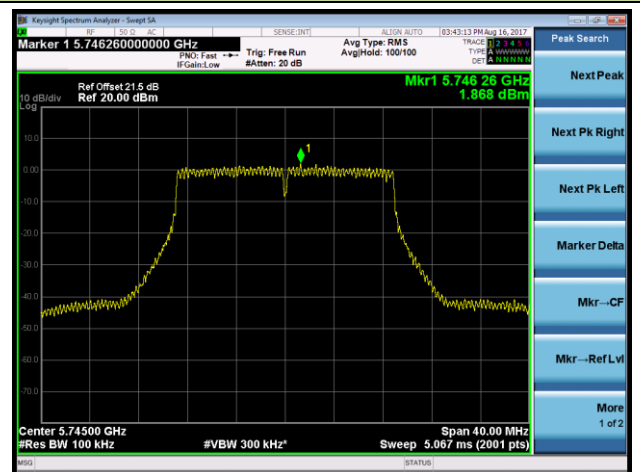

Channel 149 (5745MHz)