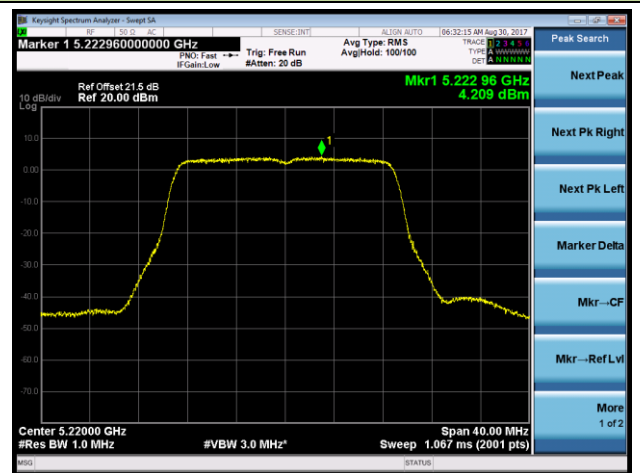

Channel 38 (5190MHz)

Channel 46 (5230MHz)

Channel 151 (5755MHz)

Channel 159 (5795MHz)

802.11ac-VHT20 Power Spectral Density - Ant 0 / Ant 0 + 1 + 2 + 3 (Beam-Forming Mode)

Channel 36 (5180MHz)

Channel 44 (5220MHz)

Channel 48 (5240MHz)

Channel 149 (5745MHz)

Channel 157 (5785MHz)

Channel 165 (5825MHz)

802.11ac-VHT40 Power Spectral Density - A Ant 0 / Ant 0 + 1 + 2 + 3 (Beam-Forming Mode)

Channel 38 (5190MHz)

Channel 46 (5230MHz)