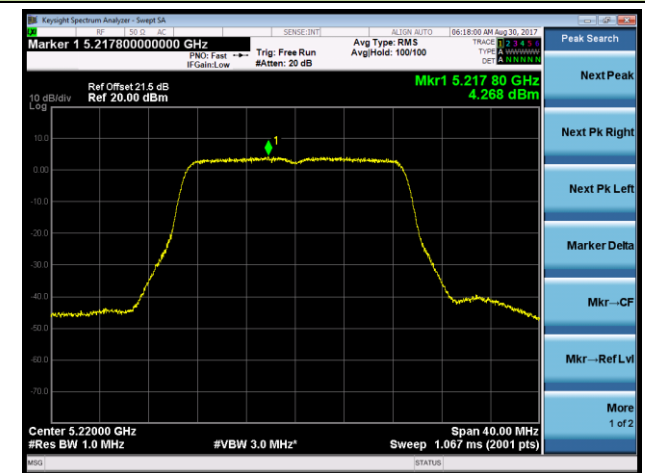

Channel 44 (5220MHz)