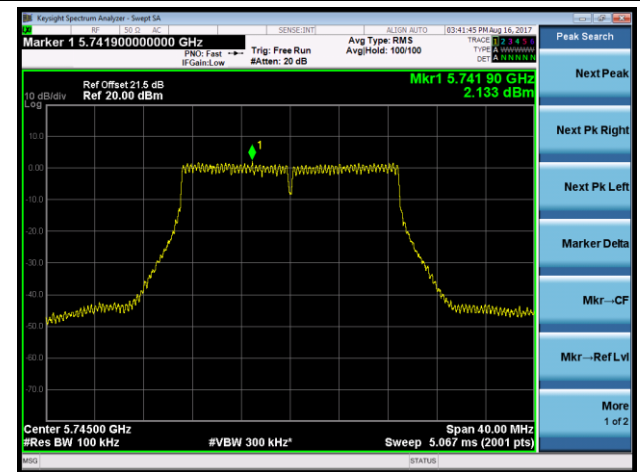

Channel 151 (5755MHz)

Channel 159 (5795MHz)

802.11ac-VHT20 Power Spectral Density - Ant 3 / Ant 0 + 1 + 2 + 3 (CDD Mode)

Channel 36 (5180MHz)

Channel 44 (5220MHz)

Channel 48 (5240MHz)

Channel 149 (5745MHz)

Channel 157 (5785MHz)

Channel 165 (5825MHz)

802.11ac-VHT40 Power Spectral Density - Ant 3 / Ant 0 + 1 + 2 + 3 (CDD Mode)

Channel 38 (5190MHz)

Channel 46 (5230MHz)

Channel 151 (5755MHz)

Channel 159 (5795MHz)

802.11ac-VHT80 Power Spectral Density - Ant 3 / Ant 0 + 1 + 2 + 3 (CDD Mode)