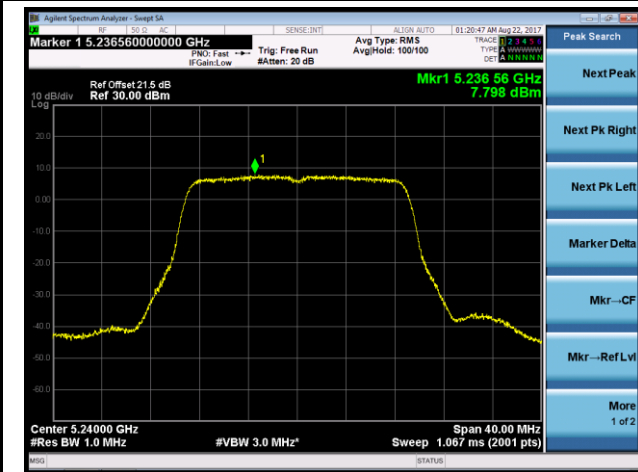

Channel 151 (5755MHz)

Channel 159 (5795MHz)

802.11ac-VHT20 Power Spectral Density - Ant 3 / Ant 0 + 1 + 2 + 3 (CDD Mode)

Channel 36 (5180MHz)

Channel 44 (5220MHz)

Channel 48 (5240MHz)

Channel 149 (5745MHz)

Channel 157 (5785MHz)

Channel 165 (5825MHz)

802.11ac-VHT40 Power Spectral Density - Ant 3 / Ant 0 + 1 + 2 + 3 (CDD Mode)

Channel 38 (5190MHz)

Channel 46 (5230MHz)

Channel 151 (5755MHz)

Channel 159 (5795MHz)

802.11ac-VHT80 Power Spectral Density - Ant 3 / Ant 0 + 1 + 2 + 3 (CDD Mode)