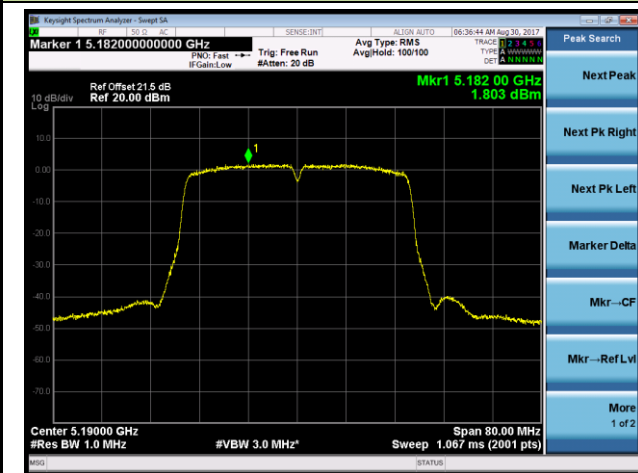

Channel 48 (5240MHz)

Channel 149 (5745MHz)

Channel 157 (5785MHz)

Channel 165 (5825MHz)

802.11ac-VHT40 Power Spectral Density - A Ant 0 / Ant 0 + 1 + 2 + 3 (Beam-Forming Mode)

Channel 38 (5190MHz)

Channel 46 (5230MHz)

Channel 151 (5755MHz)

Channel 159 (5795MHz)

802.11ac-VHT80 Power Spectral Density - Ant 0 / Ant 0 + 1 + 2 + 3 (Beam-Forming Mode)

Channel 42 (5210MHz)

Channel 155 (5775MHz)

802.11ac-VHT80+80 Power Spectral Density - Ant 0 / Ant 0 + 1 (Ant 0 + 1 + 2 + 3) (Beam-Forming Mode)