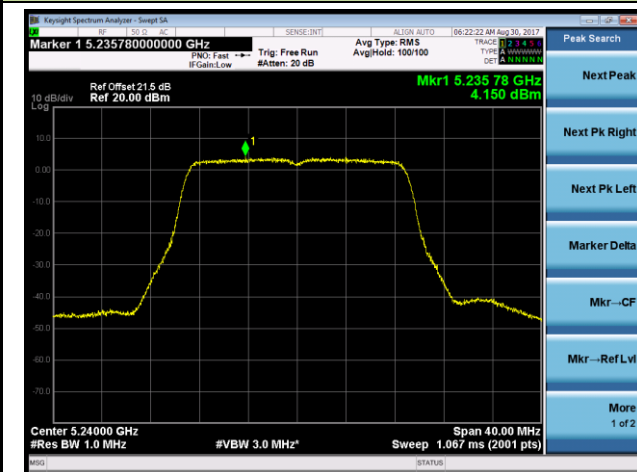

Channel 48 (5240MHz)