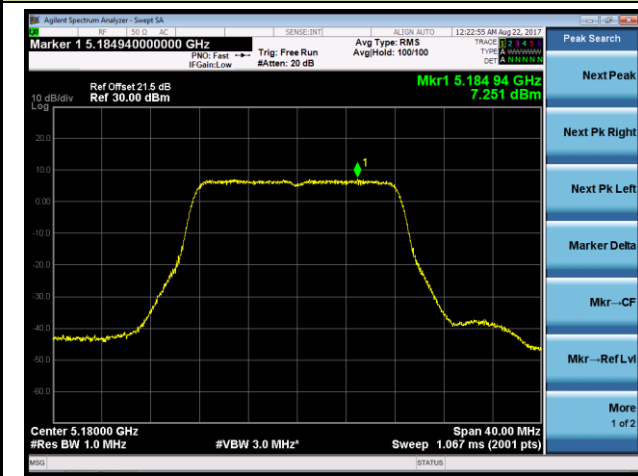

802.11a Power Spectral Density - Ant 3 / Ant 0 + 1 + 2 + 3 (CDD Mode)

Channel 36 (5180MHz)