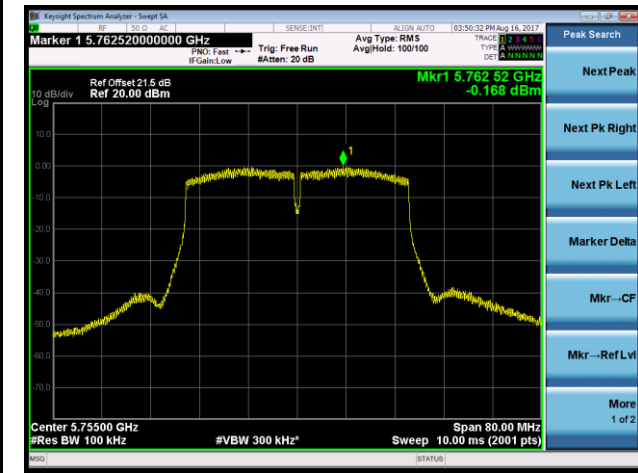

Channel 44 (5220MHz)

Channel 48 (5240MHz)

Channel 149 (5745MHz)

Channel 157 (5785MHz)

Channel 165 (5825MHz)

802.11n-HT40 Power Spectral Density - Ant 3 / Ant 0 + 1 + 2 + 3 (CDD Mode)

Channel 38 (5190MHz)

Channel 46 (5230MHz)

Channel 151 (5755MHz)

Channel 159 (5795MHz)

802.11ac-VHT20 Power Spectral Density - Ant 3 / Ant 0 + 1 + 2 + 3 (CDD Mode)

Channel 36 (5180MHz)

Channel 44 (5220MHz)

Channel 48 (5240MHz)

Channel 149 (5745MHz)

Channel 157 (5785MHz)