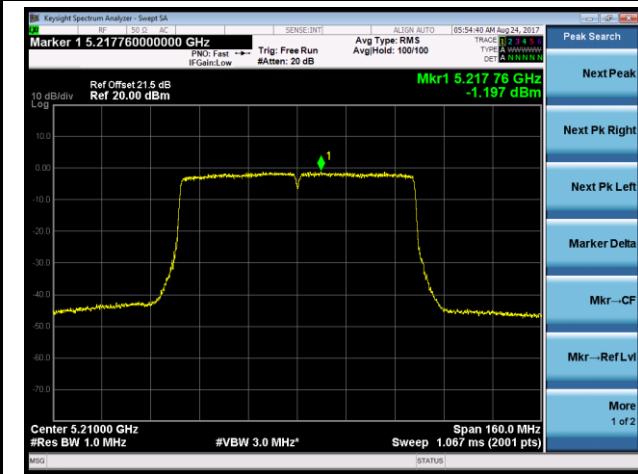

802.11ac-VHT40 Power Spectral Density - Ant 2 / Ant 0 + 1 + 2 + 3 (CDD Mode)

Channel 38 (5190MHz)

Channel 46 (5230MHz)

Channel 151 (5755MHz)

Channel 159 (5795MHz)

802.11ac-VHT80 Power Spectral Density - Ant 2 / Ant 0 + 1 + 2 + 3 (CDD Mode)

Channel 42 (5210MHz)

Channel 155 (5775MHz)

802.11ac-VHT80+80 Power Spectral Density - Ant 2 / Ant 2 + 3 (Ant 0 + 1 + 2 + 3) (CDD Mode)

Channel 42 (5210MHz)

Channel 155 (5775MHz)

802.11a Power Spectral Density - Ant 3 / Ant 0 + 1 + 2 + 3 (CDD Mode)