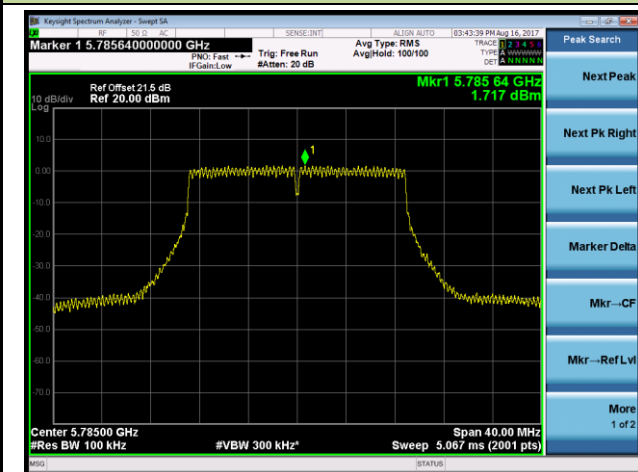

Channel 38 (5190MHz)

Channel 46 (5230MHz)

Channel 151 (5755MHz)

Channel 159 (5795MHz)

802.11ac-VHT20 Power Spectral Density - Ant 0 / Ant 0 + 1 + 2 + 3 (Beam-Forming Mode)

Channel 36 (5180MHz)

Channel 44 (5220MHz)

Channel 48 (5240MHz)

Channel 149 (5745MHz)

Channel 157 (5785MHz)

Channel 165 (5825MHz)

802.11ac-VHT40 Power Spectral Density - A Ant 0 / Ant 0 + 1 + 2 + 3 (Beam-Forming Mode)

Channel 38 (5190MHz)

Channel 46 (5230MHz)