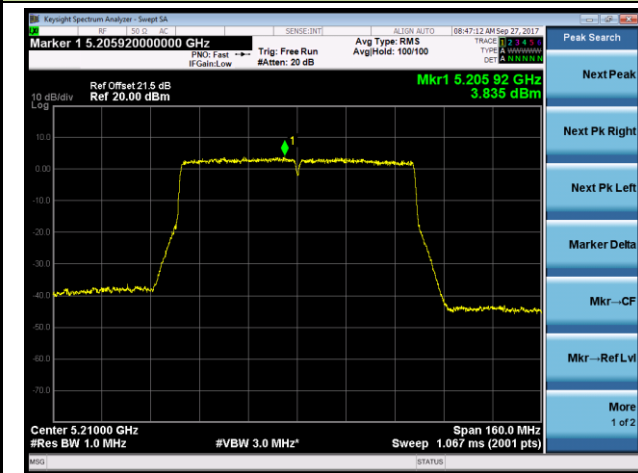

802.11ac-VHT80+80 Power Spectral Density - Ant 0 / Ant 0 + 1 (Ant 0 + 1 + 2 + 3) (Beam-Forming Mode)

Channel 42 (5210MHz)