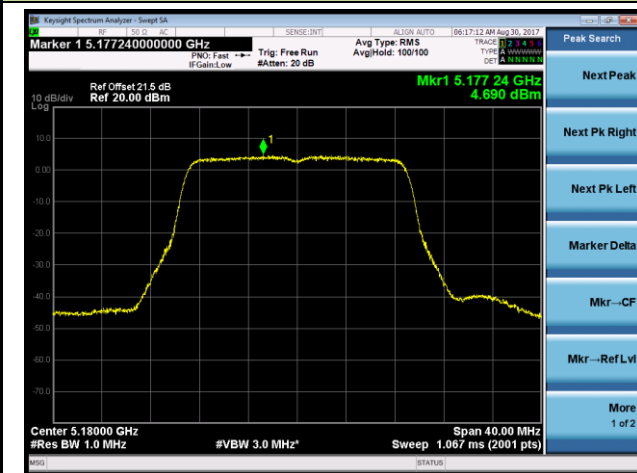

802.11n-HT20 Power Spectral Density - Ant 0 / Ant 0 + 1 + 2 + 3 (Beam-Forming Mode)

Channel 36 (5180MHz)