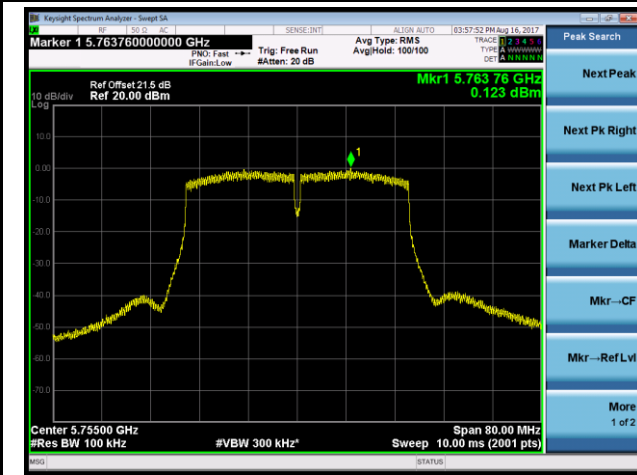

Channel 165 (5825MHz)

802.11ac-VHT40 Power Spectral Density - Ant 3 / Ant 0 + 1 + 2 + 3 (CDD Mode)

Channel 38 (5190MHz)

Channel 46 (5230MHz)

Channel 151 (5755MHz)

Channel 159 (5795MHz)

802.11ac-VHT80 Power Spectral Density - Ant 3 / Ant 0 + 1 + 2 + 3 (CDD Mode)

Channel 42 (5210MHz)

Channel 155 (5775MHz)

802.11ac-VHT80+80 Power Spectral Density - Ant 3 / Ant 2 + 3 (Ant 0 + 1 + 2 + 3) (CDD Mode)

Channel 42 (5210MHz)

Channel 155 (5775MHz)

802.11n-HT20 Power Spectral Density - Ant 0 / Ant 0 + 1 + 2 + 3 (Beam-Forming Mode)