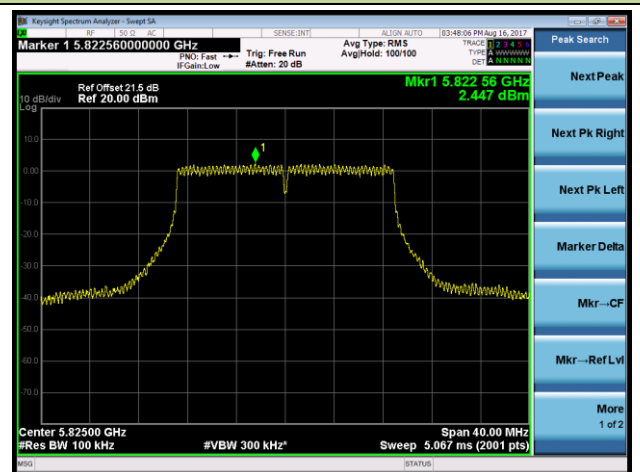

Channel 48 (5240MHz)

Channel 149 (5745MHz)

Channel 157 (5785MHz)

Channel 165 (5825MHz)

802.11ac-VHT40 Power Spectral Density - A Ant 0 / Ant 0 + 1 + 2 + 3 (Beam-Forming Mode)

Channel 38 (5190MHz)

Channel 46 (5230MHz)

Channel 151 (5755MHz)

Channel 159 (5795MHz)

802.11ac-VHT80 Power Spectral Density - Ant 0 / Ant 0 + 1 + 2 + 3 (Beam-Forming Mode)

Channel 42 (5210MHz)

Channel 155 (5775MHz)

802.11ac-VHT80+80 Power Spectral Density - Ant 0 / Ant 0 + 1 (Ant 0 + 1 + 2 + 3) (Beam-Forming Mode)