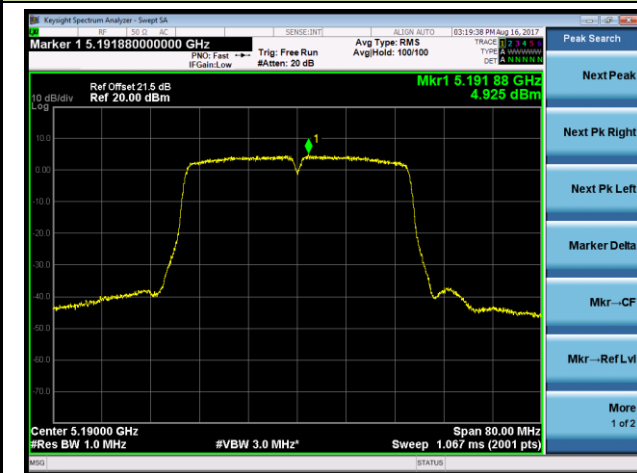

Channel 151 (5755MHz)

Channel 159 (5795MHz)

802.11ac-VHT20 Power Spectral Density - Ant 3 / Ant 0 + 1 + 2 + 3 (CDD Mode)

Channel 36 (5180MHz)

Channel 44 (5220MHz)

Channel 48 (5240MHz)

Channel 149 (5745MHz)

Channel 157 (5785MHz)

Channel 165 (5825MHz)

802.11ac-VHT40 Power Spectral Density - Ant 3 / Ant 0 + 1 + 2 + 3 (CDD Mode)

Channel 38 (5190MHz)

Channel 46 (5230MHz)

Channel 151 (5755MHz)

Channel 159 (5795MHz)

802.11ac-VHT80 Power Spectral Density - Ant 3 / Ant 0 + 1 + 2 + 3 (CDD Mode)