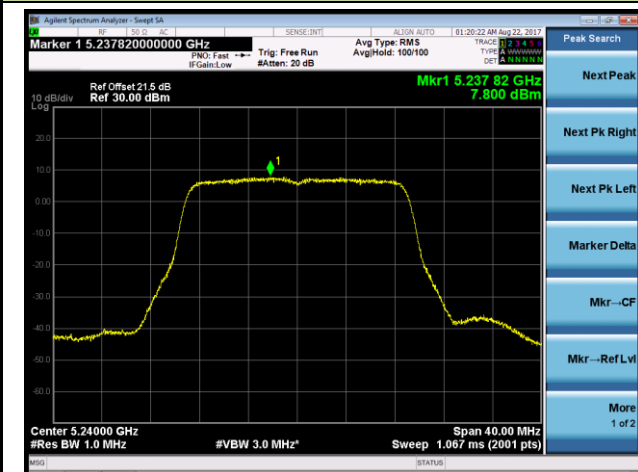

Channel 48 (5240MHz)