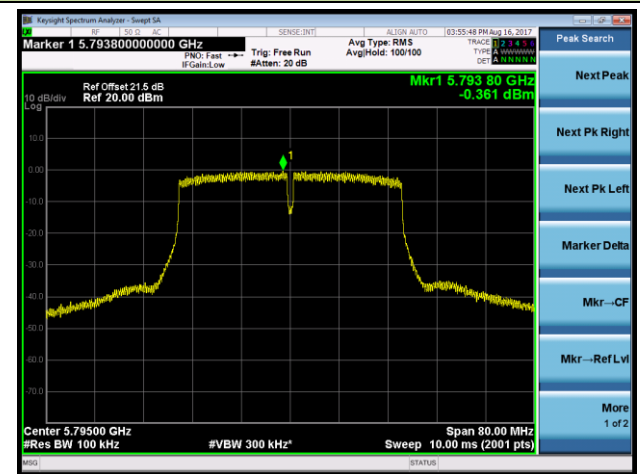

Channel 48 (5240MHz)

Channel 149 (5745MHz)

Channel 157 (5785MHz)

Channel 165 (5825MHz)

802.11ac-VHT40 Power Spectral Density - A Ant 0 / Ant 0 + 1 + 2 + 3 (Beam-Forming Mode)

Channel 38 (5190MHz)

Channel 46 (5230MHz)

Channel 151 (5755MHz)

Channel 159 (5795MHz)

802.11ac-VHT80 Power Spectral Density - Ant 0 / Ant 0 + 1 + 2 + 3 (Beam-Forming Mode)

Channel 42 (5210MHz)

Channel 155 (5775MHz)

802.11ac-VHT80+80 Power Spectral Density - Ant 0 / Ant 0 + 1 (Ant 0 + 1 + 2 + 3) (Beam-Forming Mode)