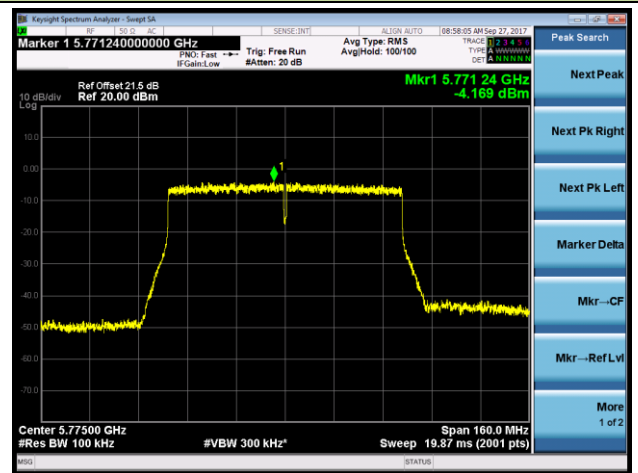

Channel 155 (5775MHz)