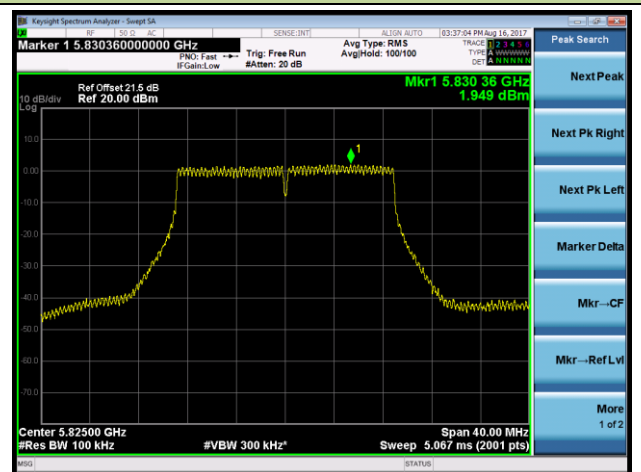

Channel 44 (5220MHz)

Channel 48 (5240MHz)

Channel 149 (5745MHz)

Channel 157 (5785MHz)

Channel 165 (5825MHz)

802.11n-HT40 Power Spectral Density - Ant 3 / Ant 0 + 1 + 2 + 3 (CDD Mode)

Channel 38 (5190MHz)

Channel 46 (5230MHz)