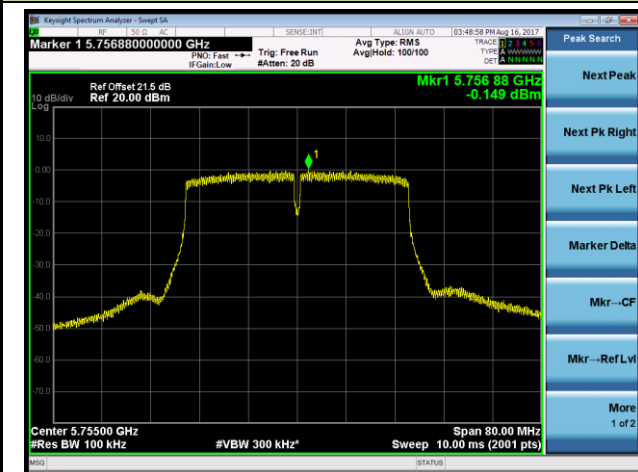

Channel 36 (5180MHz)

Channel 44 (5220MHz)

Channel 48 (5240MHz)

Channel 149 (5745MHz)

Channel 157 (5785MHz)

Channel 165 (5825MHz)

802.11n-HT40 Power Spectral Density - Ant 0 / Ant 0 + 1 + 2 + 3 (Beam-Forming Mode)

Channel 38 (5190MHz)

Channel 46 (5230MHz)

Channel 151 (5755MHz)

Channel 159 (5795MHz)

802.11ac-VHT20 Power Spectral Density - Ant 0 / Ant 0 + 1 + 2 + 3 (Beam-Forming Mode)

Channel 36 (5180MHz)

Channel 44 (5220MHz)