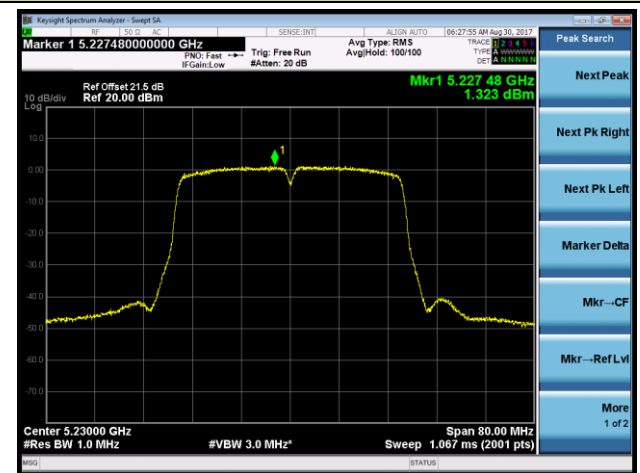

Channel 36 (5180MHz)

Channel 44 (5220MHz)

Channel 48 (5240MHz)

Channel 149 (5745MHz)

Channel 157 (5785MHz)

Channel 165 (5825MHz)

802.11n-HT40 Power Spectral Density - Ant 0 / Ant 0 + 1 + 2 + 3 (Beam-Forming Mode)

Channel 38 (5190MHz)

Channel 46 (5230MHz)

Channel 151 (5755MHz)

Channel 159 (5795MHz)

802.11ac-VHT20 Power Spectral Density - Ant 0 / Ant 0 + 1 + 2 + 3 (Beam-Forming Mode)

Channel 36 (5180MHz)

Channel 44 (5220MHz)