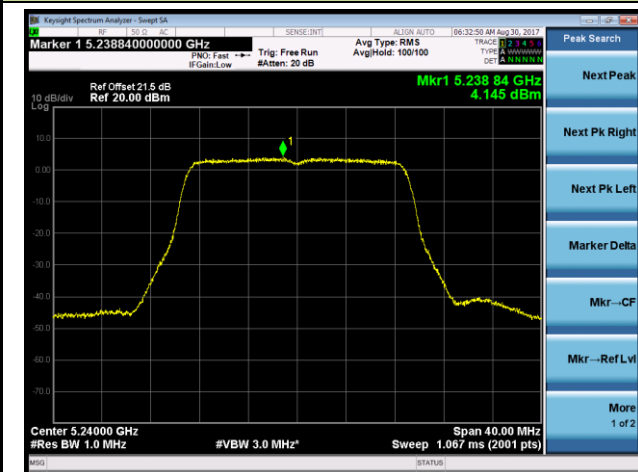

Channel 38 (5190MHz)

Channel 46 (5230MHz)

Channel 151 (5755MHz)

Channel 159 (5795MHz)

802.11ac-VHT20 Power Spectral Density - Ant 0 / Ant 0 + 1 + 2 + 3 (Beam-Forming Mode)

Channel 36 (5180MHz)

Channel 44 (5220MHz)

Channel 48 (5240MHz)

Channel 149 (5745MHz)

Channel 157 (5785MHz)

Channel 165 (5825MHz)

802.11ac-VHT40 Power Spectral Density - A Ant 0 / Ant 0 + 1 + 2 + 3 (Beam-Forming Mode)

Channel 38 (5190MHz)

Channel 46 (5230MHz)