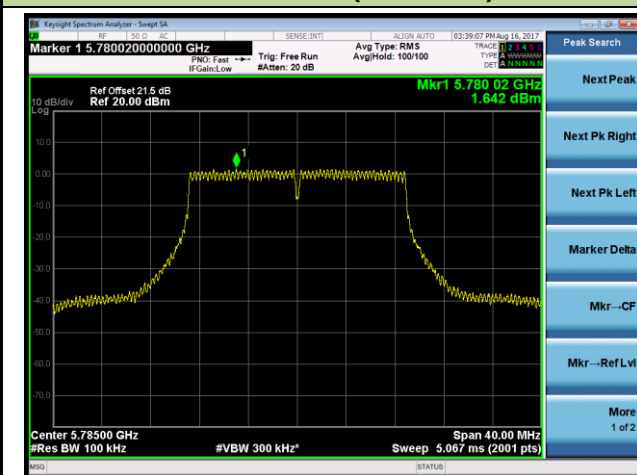

Channel 36 (5180MHz)

Channel 44 (5220MHz)

Channel 48 (5240MHz)

Channel 149 (5745MHz)

Channel 157 (5785MHz)

Channel 165 (5825MHz)

802.11n-HT40 Power Spectral Density - Ant 0 / Ant 0 + 1 + 2 + 3 (Beam-Forming Mode)

Channel 38 (5190MHz)

Channel 46 (5230MHz)

Channel 151 (5755MHz)

Channel 159 (5795MHz)

802.11ac-VHT20 Power Spectral Density - Ant 0 / Ant 0 + 1 + 2 + 3 (Beam-Forming Mode)

Channel 36 (5180MHz)

Channel 44 (5220MHz)