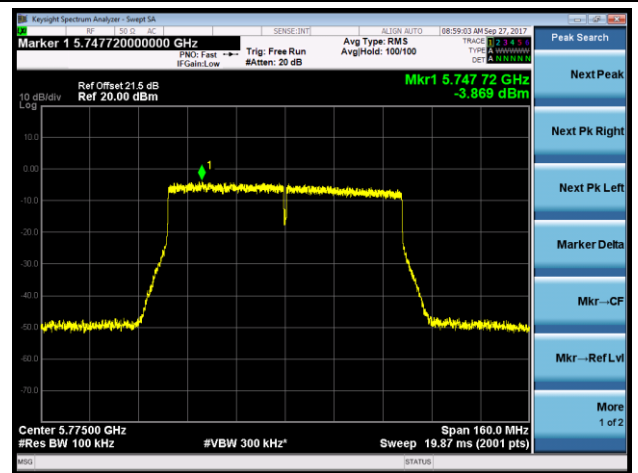

Channel 42 (5210MHz)

Channel 155 (5775MHz)

802.11ac-VHT80+80 Power Spectral Density - Ant 2 / Ant 2 + 3 (Ant 0 + 1 + 2 + 3) (CDD Mode)

Channel 42 (5210MHz)

Channel 155 (5775MHz)

802.11a Power Spectral Density - Ant 3 / Ant 0 + 1 + 2 + 3 (CDD Mode)