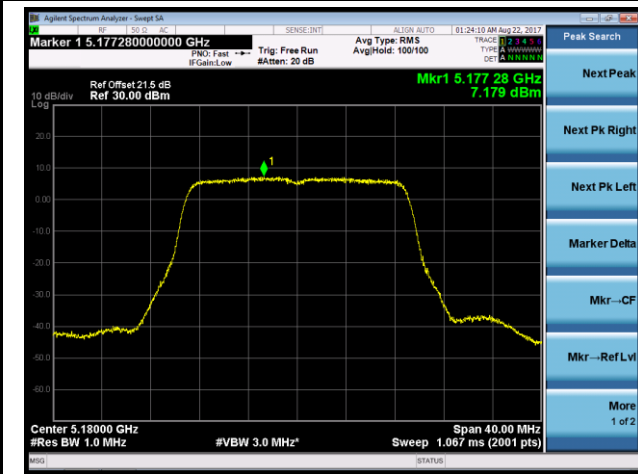

Channel 151 (5755MHz)

Channel 159 (5795MHz)

802.11ac-VHT20 Power Spectral Density - Ant 3 / Ant 0 + 1 + 2 + 3 (CDD Mode)

Channel 36 (5180MHz)

Channel 44 (5220MHz)

Channel 48 (5240MHz)

Channel 149 (5745MHz)

Channel 157 (5785MHz)

Channel 165 (5825MHz)

802.11ac-VHT40 Power Spectral Density - Ant 3 / Ant 0 + 1 + 2 + 3 (CDD Mode)

Channel 38 (5190MHz)

Channel 46 (5230MHz)

Channel 151 (5755MHz)

Channel 159 (5795MHz)

802.11ac-VHT80 Power Spectral Density - Ant 3 / Ant 0 + 1 + 2 + 3 (CDD Mode)