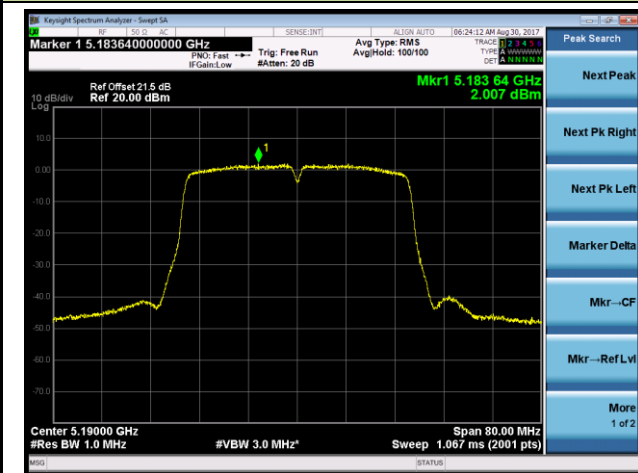

Channel 36 (5180MHz)

Channel 44 (5220MHz)

Channel 48 (5240MHz)

Channel 149 (5745MHz)

Channel 157 (5785MHz)

Channel 165 (5825MHz)

802.11n-HT40 Power Spectral Density - Ant 0 / Ant 0 + 1 + 2 + 3 (Beam-Forming Mode)

Channel 38 (5190MHz)

Channel 46 (5230MHz)

Channel 151 (5755MHz)

Channel 159 (5795MHz)

802.11ac-VHT20 Power Spectral Density - Ant 0 / Ant 0 + 1 + 2 + 3 (Beam-Forming Mode)

Channel 36 (5180MHz)

Channel 44 (5220MHz)