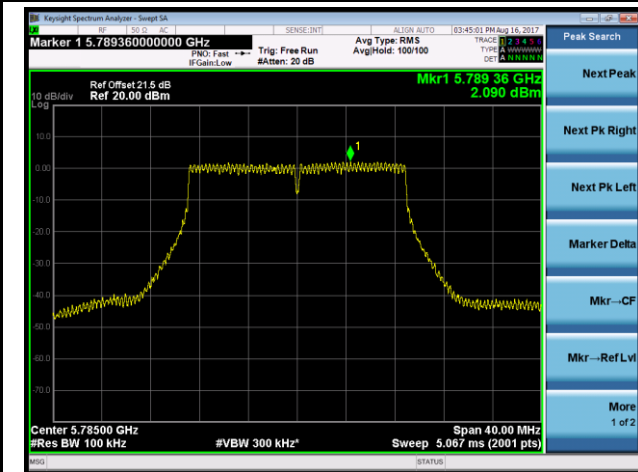

Channel 151 (5755MHz)

Channel 159 (5795MHz)

802.11ac-VHT20 Power Spectral Density - Ant 3 / Ant 0 + 1 + 2 + 3 (CDD Mode)

Channel 36 (5180MHz)

Channel 44 (5220MHz)

Channel 48 (5240MHz)

Channel 149 (5745MHz)

Channel 157 (5785MHz)

Channel 165 (5825MHz)

802.11ac-VHT40 Power Spectral Density - Ant 3 / Ant 0 + 1 + 2 + 3 (CDD Mode)

Channel 38 (5190MHz)

Channel 46 (5230MHz)

Channel 151 (5755MHz)

Channel 159 (5795MHz)

802.11ac-VHT80 Power Spectral Density - Ant 3 / Ant 0 + 1 + 2 + 3 (CDD Mode)