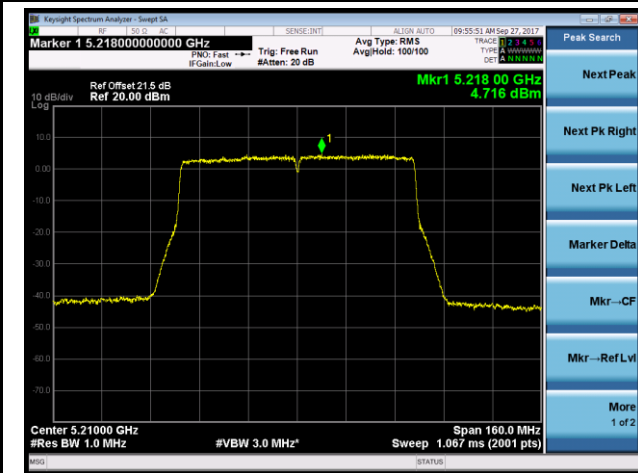

Channel 42 (5210MHz)

Channel 155 (5775MHz)

802.11ac-VHT80+80 Power Spectral Density - Ant 3 / Ant 2 + 3 (Ant 0 + 1 + 2 + 3) (CDD Mode)

Channel 42 (5210MHz)

Channel 155 (5775MHz)

802.11n-HT20 Power Spectral Density - Ant 0 / Ant 0 + 1 + 2 + 3 (Beam-Forming Mode)