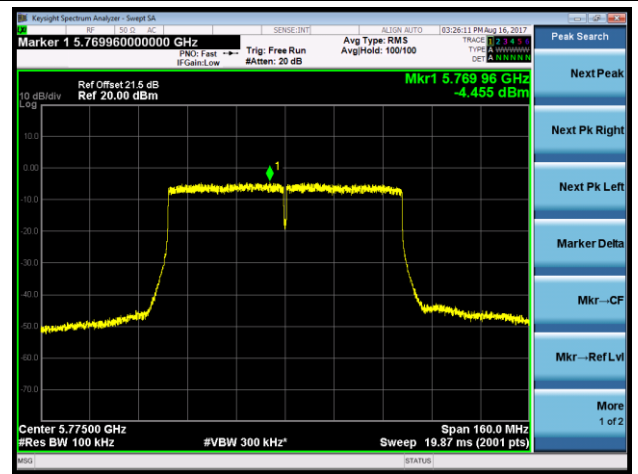

Channel 155 (5775MHz)