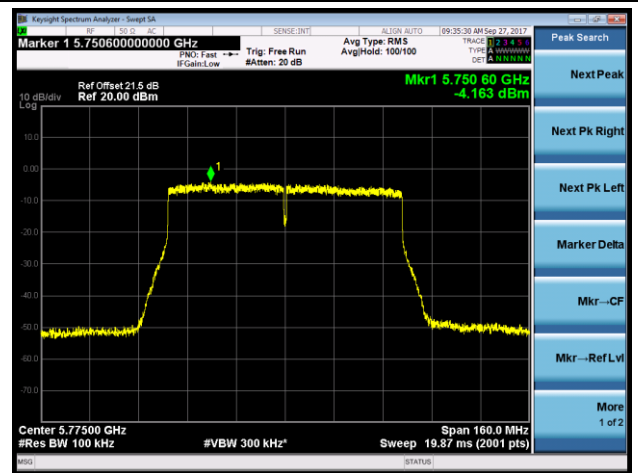

Channel 42 (5210MHz)

Channel 155 (5775MHz)

802.11ac-VHT80+80 Power Spectral Density - Ant 3 / Ant 2 + 3 (Ant 0 + 1 + 2 + 3) (CDD Mode)

Channel 42 (5210MHz)

Channel 155 (5775MHz)

802.11n-HT20 Power Spectral Density - Ant 0 / Ant 0 + 1 + 2 + 3 (Beam-Forming Mode)