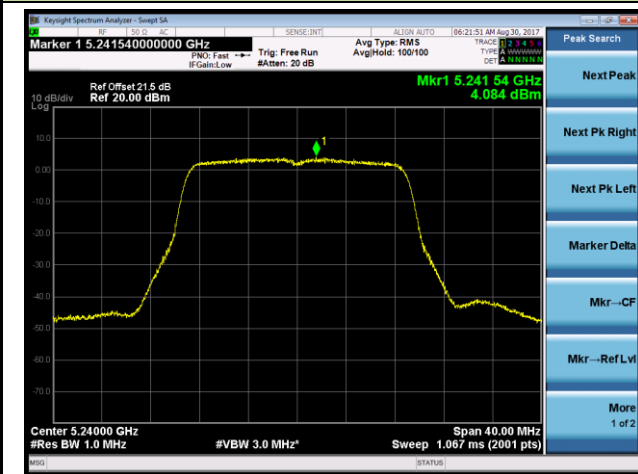

Channel 151 (5755MHz)

Channel 159 (5795MHz)

802.11ac-VHT80 Power Spectral Density - Ant 0 / Ant 0 + 1 + 2 + 3 (Beam-Forming Mode)

Channel 42 (5210MHz)

Channel 155 (5775MHz)

802.11ac-VHT80+80 Power Spectral Density - Ant 0 / Ant 0 + 1 (Ant 0 + 1 + 2 + 3) (Beam-Forming Mode)

Channel 42 (5210MHz)

Channel 155 (5775MHz)

802.11n-HT20 Power Spectral Density - Ant 1 / Ant 0 + 1 + 2 + 3 (Beam-Forming Mode)

Channel 36 (5180MHz)

Channel 44 (5220MHz)

Channel 48 (5240MHz)

Channel 149 (5745MHz)

Channel 157 (5785MHz)

Channel 165 (5825MHz)