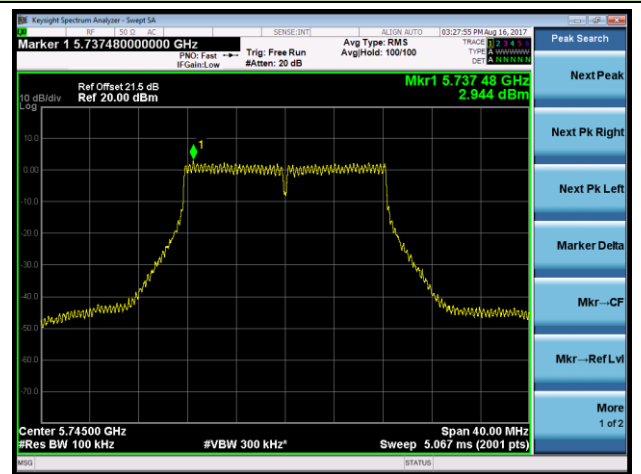

Channel 36 (5180MHz)

Channel 44 (5220MHz)

Channel 48 (5240MHz)

Channel 149 (5745MHz)

Channel 157 (5785MHz)

Channel 165 (5825MHz)

802.11n-HT20 Power Spectral Density - Ant 3 / Ant 0 + 1 + 2 + 3 (CDD Mode)

Channel 36 (5180MHz)