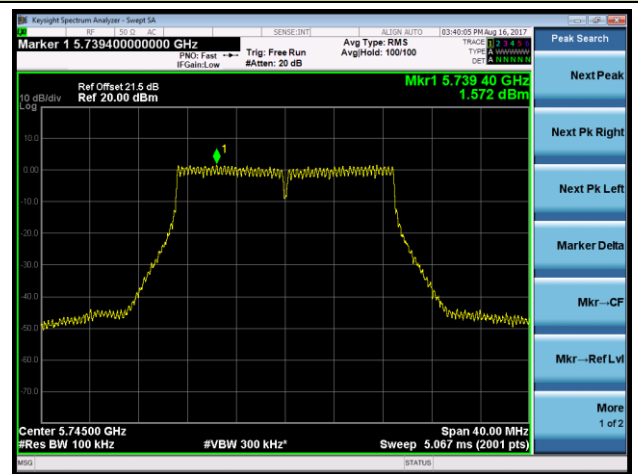

Channel 151 (5755MHz)

Channel 159 (5795MHz)

802.11ac-VHT80 Power Spectral Density - Ant 0 / Ant 0 + 1 + 2 + 3 (Beam-Forming Mode)

Channel 42 (5210MHz)

Channel 155 (5775MHz)

802.11ac-VHT80+80 Power Spectral Density - Ant 0 / Ant 0 + 1 (Ant 0 + 1 + 2 + 3) (Beam-Forming Mode)

Channel 42 (5210MHz)

Channel 155 (5775MHz)

802.11n-HT20 Power Spectral Density - Ant 1 / Ant 0 + 1 + 2 + 3 (Beam-Forming Mode)

Channel 36 (5180MHz)

Channel 44 (5220MHz)

Channel 48 (5240MHz)

Channel 149 (5745MHz)

Channel 157 (5785MHz)

Channel 165 (5825MHz)