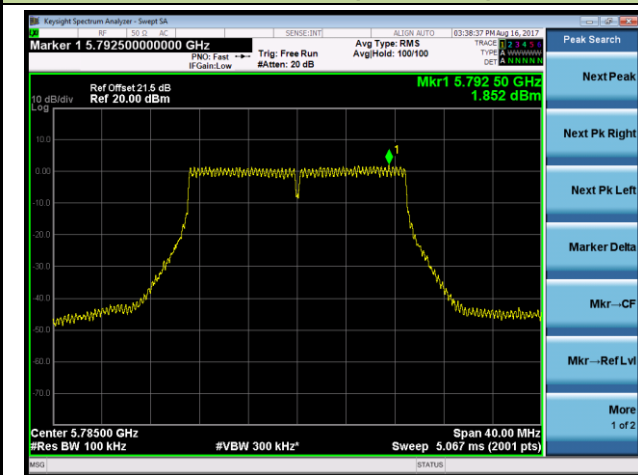

Channel 151 (5755MHz)

Channel 159 (5795MHz)

802.11ac-VHT80 Power Spectral Density - Ant 0 / Ant 0 + 1 + 2 + 3 (Beam-Forming Mode)

Channel 42 (5210MHz)

Channel 155 (5775MHz)

802.11ac-VHT80+80 Power Spectral Density - Ant 0 / Ant 0 + 1 (Ant 0 + 1 + 2 + 3) (Beam-Forming Mode)

Channel 42 (5210MHz)

Channel 155 (5775MHz)

802.11n-HT20 Power Spectral Density - Ant 1 / Ant 0 + 1 + 2 + 3 (Beam-Forming Mode)

Channel 36 (5180MHz)

Channel 44 (5220MHz)

Channel 48 (5240MHz)

Channel 149 (5745MHz)

Channel 157 (5785MHz)

Channel 165 (5825MHz)