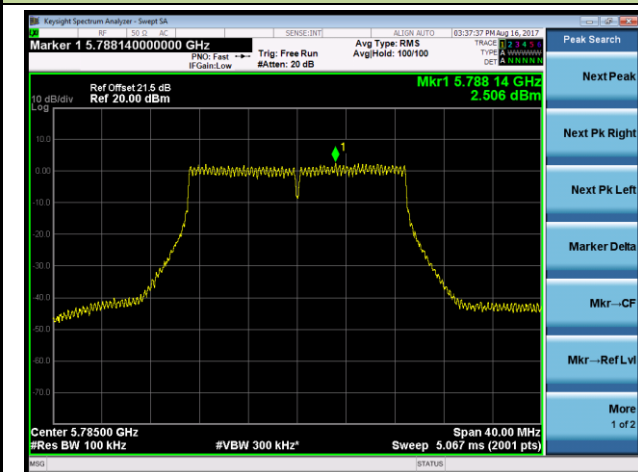

Channel 44 (5220MHz)

Channel 48 (5240MHz)

Channel 149 (5745MHz)

Channel 157 (5785MHz)

Channel 165 (5825MHz)

802.11n-HT40 Power Spectral Density - Ant 3 / Ant 0 + 1 + 2 + 3 (CDD Mode)

Channel 38 (5190MHz)

Channel 46 (5230MHz)