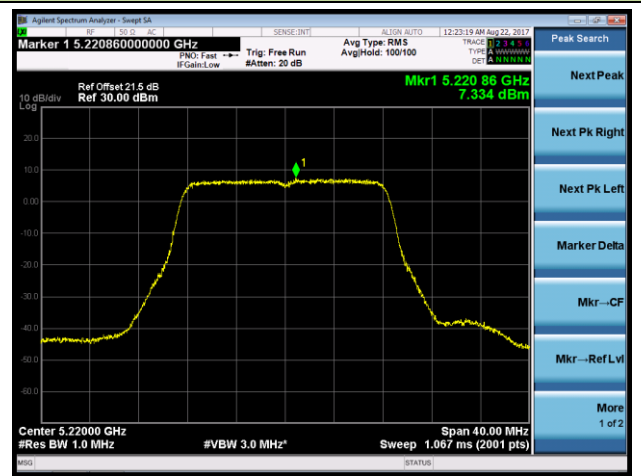

Channel 44 (5220MHz)