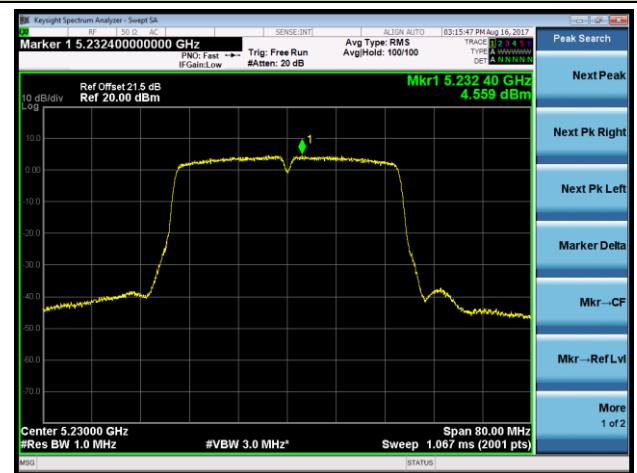

Channel 165 (5825MHz)

802.11ac-VHT40 Power Spectral Density - Ant 3 / Ant 0 + 1 + 2 + 3 (CDD Mode)

Channel 38 (5190MHz)

Channel 46 (5230MHz)

Channel 151 (5755MHz)

Channel 159 (5795MHz)

802.11ac-VHT80 Power Spectral Density - Ant 3 / Ant 0 + 1 + 2 + 3 (CDD Mode)

Channel 42 (5210MHz)

Channel 155 (5775MHz)

802.11ac-VHT80+80 Power Spectral Density - Ant 3 / Ant 2 + 3 (Ant 0 + 1 + 2 + 3) (CDD Mode)

Channel 42 (5210MHz)

Channel 155 (5775MHz)

802.11n-HT20 Power Spectral Density - Ant 0 / Ant 0 + 1 + 2 + 3 (Beam-Forming Mode)