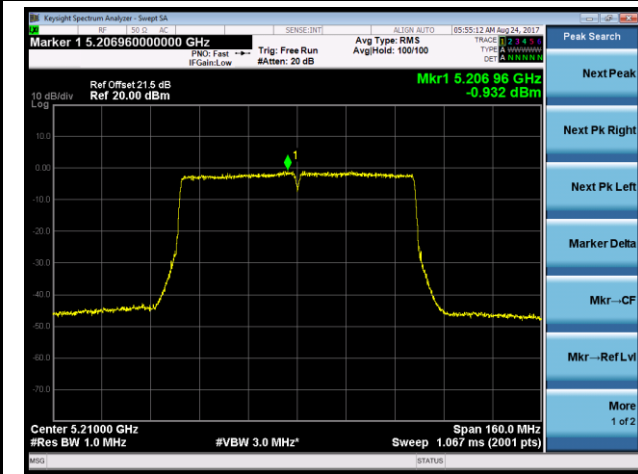

Channel 165 (5825MHz)

802.11ac-VHT40 Power Spectral Density - Ant 3 / Ant 0 + 1 + 2 + 3 (CDD Mode)

Channel 38 (5190MHz)

Channel 46 (5230MHz)

Channel 151 (5755MHz)

Channel 159 (5795MHz)

802.11ac-VHT80 Power Spectral Density - Ant 3 / Ant 0 + 1 + 2 + 3 (CDD Mode)

Channel 42 (5210MHz)

Channel 155 (5775MHz)

802.11ac-VHT80+80 Power Spectral Density - Ant 3 / Ant 2 + 3 (Ant 0 + 1 + 2 + 3) (CDD Mode)

Channel 42 (5210MHz)

Channel 155 (5775MHz)

802.11n-HT20 Power Spectral Density - Ant 0 / Ant 0 + 1 + 2 + 3 (Beam-Forming Mode)