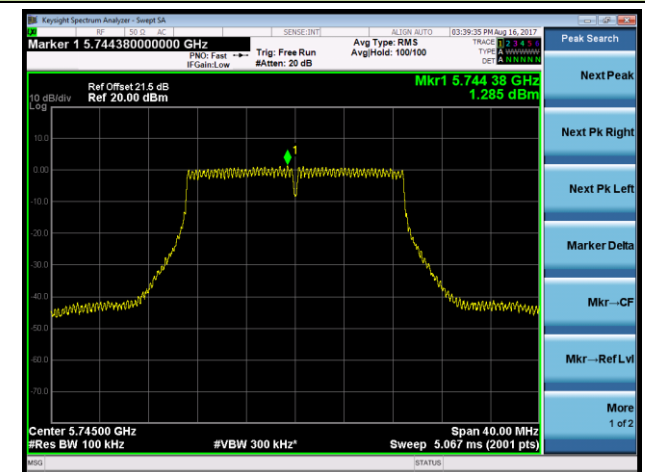

Channel 36 (5180MHz)

Channel 44 (5220MHz)

Channel 48 (5240MHz)

Channel 149 (5745MHz)

Channel 157 (5785MHz)

Channel 165 (5825MHz)

802.11n-HT40 Power Spectral Density - Ant 0 / Ant 0 + 1 + 2 + 3 (Beam-Forming Mode)

Channel 38 (5190MHz)

Channel 46 (5230MHz)

Channel 151 (5755MHz)

Channel 159 (5795MHz)

802.11ac-VHT20 Power Spectral Density - Ant 0 / Ant 0 + 1 + 2 + 3 (Beam-Forming Mode)

Channel 36 (5180MHz)

Channel 44 (5220MHz)