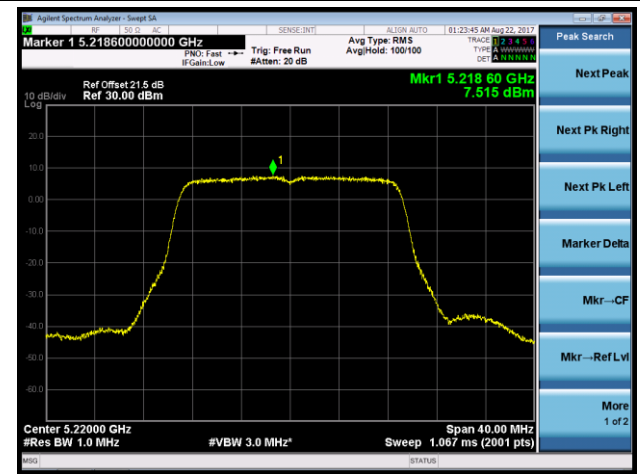

Channel 151 (5755MHz)

Channel 159 (5795MHz)

802.11ac-VHT20 Power Spectral Density - Ant 3 / Ant 0 + 1 + 2 + 3 (CDD Mode)

Channel 36 (5180MHz)

Channel 44 (5220MHz)

Channel 48 (5240MHz)

Channel 149 (5745MHz)

Channel 157 (5785MHz)

Channel 165 (5825MHz)

802.11ac-VHT40 Power Spectral Density - Ant 3 / Ant 0 + 1 + 2 + 3 (CDD Mode)

Channel 38 (5190MHz)

Channel 46 (5230MHz)

Channel 151 (5755MHz)

Channel 159 (5795MHz)

802.11ac-VHT80 Power Spectral Density - Ant 3 / Ant 0 + 1 + 2 + 3 (CDD Mode)