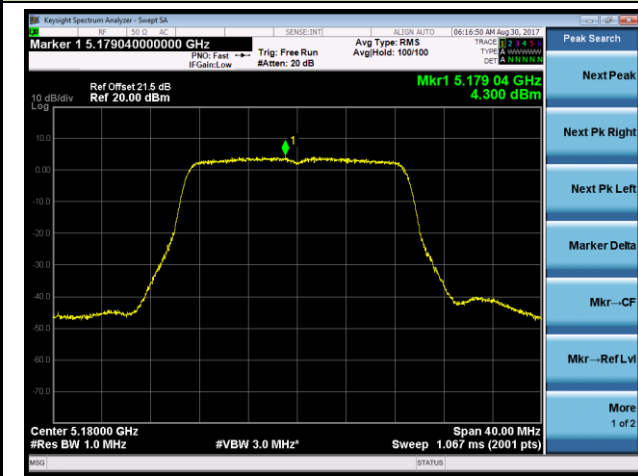

Channel 151 (5755MHz)

Channel 159 (5795MHz)

802.11ac-VHT80 Power Spectral Density - Ant 0 / Ant 0 + 1 + 2 + 3 (Beam-Forming Mode)

Channel 42 (5210MHz)

Channel 155 (5775MHz)

802.11ac-VHT80+80 Power Spectral Density - Ant 0 / Ant 0 + 1 (Ant 0 + 1 + 2 + 3) (Beam-Forming Mode)

Channel 42 (5210MHz)

Channel 155 (5775MHz)

802.11n-HT20 Power Spectral Density - Ant 1 / Ant 0 + 1 + 2 + 3 (Beam-Forming Mode)

Channel 36 (5180MHz)

Channel 44 (5220MHz)

Channel 48 (5240MHz)

Channel 149 (5745MHz)

Channel 157 (5785MHz)

Channel 165 (5825MHz)