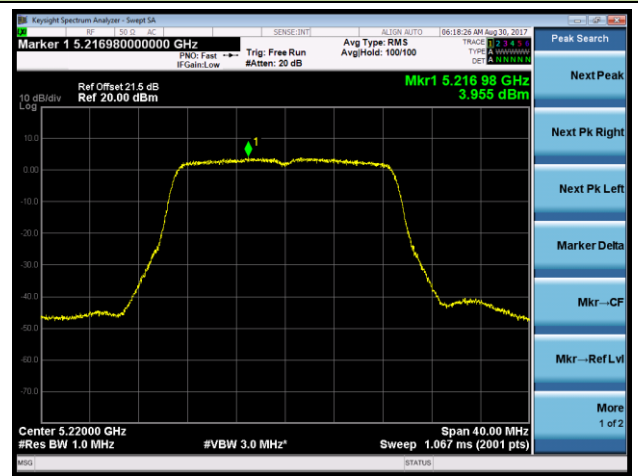

Channel 151 (5755MHz)

Channel 159 (5795MHz)

802.11ac-VHT80 Power Spectral Density - Ant 0 / Ant 0 + 1 + 2 + 3 (Beam-Forming Mode)

Channel 42 (5210MHz)

Channel 155 (5775MHz)

802.11ac-VHT80+80 Power Spectral Density - Ant 0 / Ant 0 + 1 (Ant 0 + 1 + 2 + 3) (Beam-Forming Mode)

Channel 42 (5210MHz)

Channel 155 (5775MHz)

802.11n-HT20 Power Spectral Density - Ant 1 / Ant 0 + 1 + 2 + 3 (Beam-Forming Mode)

Channel 36 (5180MHz)

Channel 44 (5220MHz)

Channel 48 (5240MHz)

Channel 149 (5745MHz)

Channel 157 (5785MHz)

Channel 165 (5825MHz)