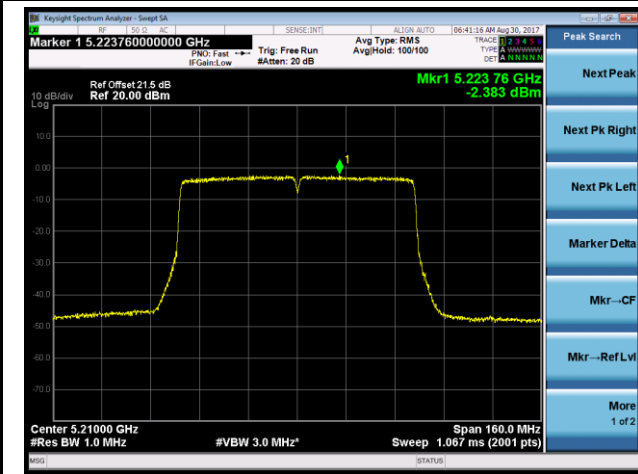

Channel 48 (5240MHz)

Channel 149 (5745MHz)

Channel 157 (5785MHz)

Channel 165 (5825MHz)

802.11ac-VHT40 Power Spectral Density - A Ant 0 / Ant 0 + 1 + 2 + 3 (Beam-Forming Mode)

Channel 38 (5190MHz)

Channel 46 (5230MHz)

Channel 151 (5755MHz)

Channel 159 (5795MHz)

802.11ac-VHT80 Power Spectral Density - Ant 0 / Ant 0 + 1 + 2 + 3 (Beam-Forming Mode)

Channel 42 (5210MHz)

Channel 155 (5775MHz)

802.11ac-VHT80+80 Power Spectral Density - Ant 0 / Ant 0 + 1 (Ant 0 + 1 + 2 + 3) (Beam-Forming Mode)

Channel 42 (5210MHz)

Channel 155 (5775MHz)

802.11n-HT20 Power Spectral Density - Ant 1 / Ant 0 + 1 + 2 + 3 (Beam-Forming Mode)

Channel 36 (5180MHz)

Channel 44 (5220MHz)

Channel 48 (5240MHz)

Channel 149 (5745MHz)