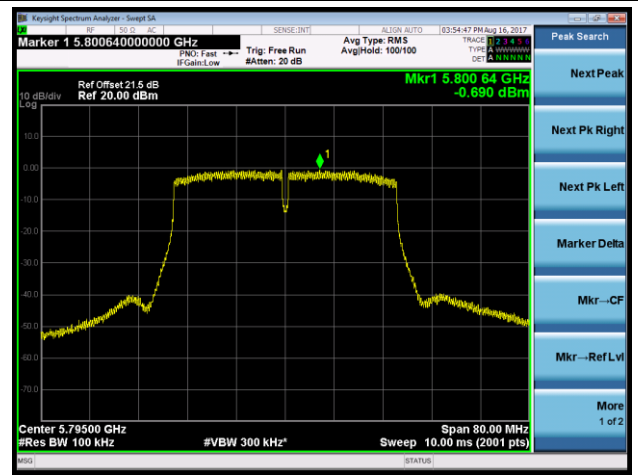

802.11ac-VHT40 Power Spectral Density - Ant 2 / Ant 0 + 1 + 2 + 3 (CDD Mode)

Channel 38 (5190MHz)

Channel 46 (5230MHz)

Channel 151 (5755MHz)

Channel 159 (5795MHz)

802.11ac-VHT80 Power Spectral Density - Ant 2 / Ant 0 + 1 + 2 + 3 (CDD Mode)

Channel 42 (5210MHz)

Channel 155 (5775MHz)

802.11ac-VHT80+80 Power Spectral Density - Ant 2 / Ant 2 + 3 (Ant 0 + 1 + 2 + 3) (CDD Mode)

Channel 42 (5210MHz)

Channel 155 (5775MHz)

802.11a Power Spectral Density - Ant 3 / Ant 0 + 1 + 2 + 3 (CDD Mode)