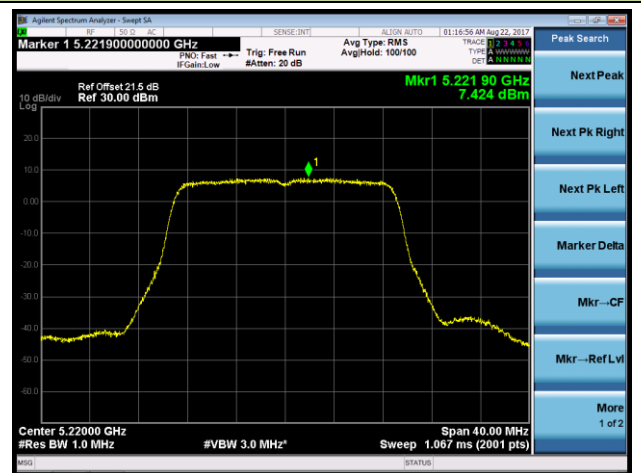

Channel 44 (5220MHz)