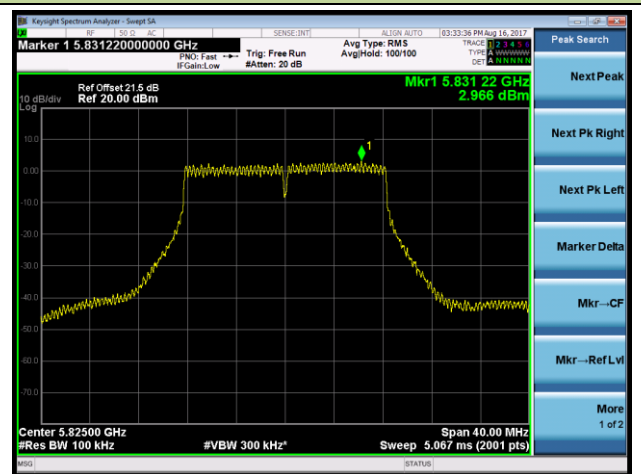

Channel 36 (5180MHz)

Channel 44 (5220MHz)

Channel 48 (5240MHz)

Channel 149 (5745MHz)

Channel 157 (5785MHz)

Channel 165 (5825MHz)

802.11n-HT20 Power Spectral Density - Ant 3 / Ant 0 + 1 + 2 + 3 (CDD Mode)

Channel 36 (5180MHz)