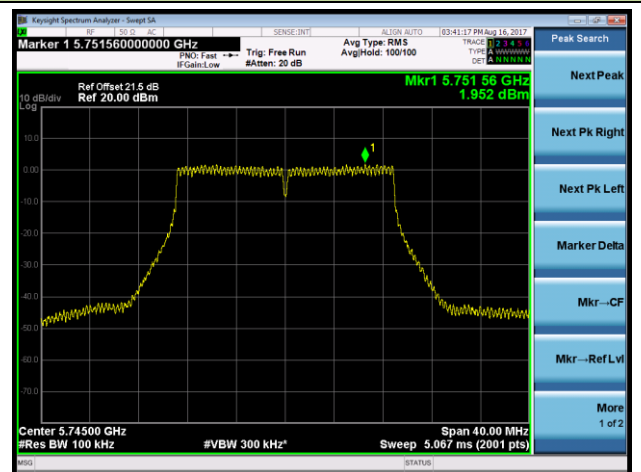

Channel 149 (5745MHz)