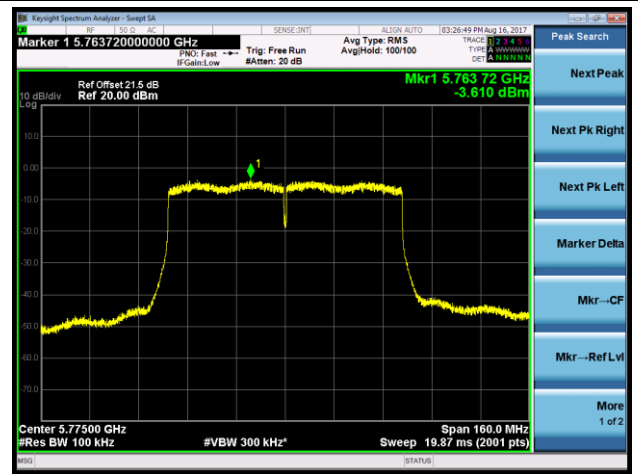

Channel 155 (5775MHz)