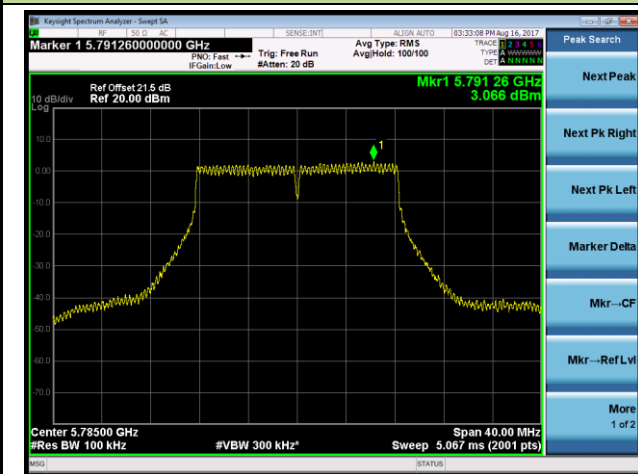

Channel 36 (5180MHz)

Channel 44 (5220MHz)

Channel 48 (5240MHz)

Channel 149 (5745MHz)

Channel 157 (5785MHz)

Channel 165 (5825MHz)

802.11n-HT20 Power Spectral Density - Ant 3 / Ant 0 + 1 + 2 + 3 (CDD Mode)

Channel 36 (5180MHz)