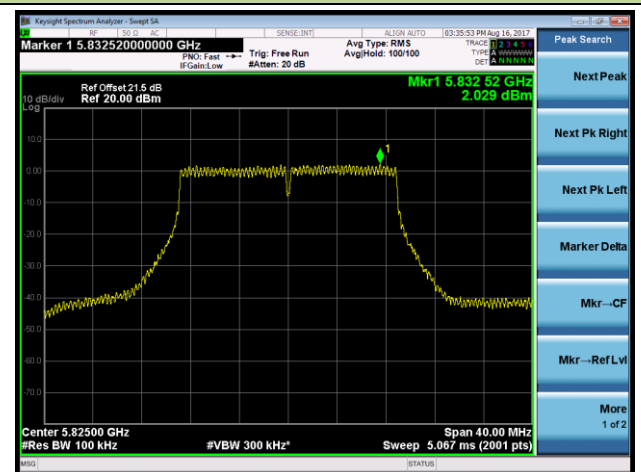

Channel 165 (5825MHz)

802.11n-HT20 Power Spectral Density - Ant 1 / Ant 0 + 1 + 2 + 3 (CDD Mode)

Channel 36 (5180MHz)

Channel 44 (5220MHz)

Channel 48 (5240MHz)

Channel 149 (5745MHz)

Channel 157 (5785MHz)

Channel 165 (5825MHz)