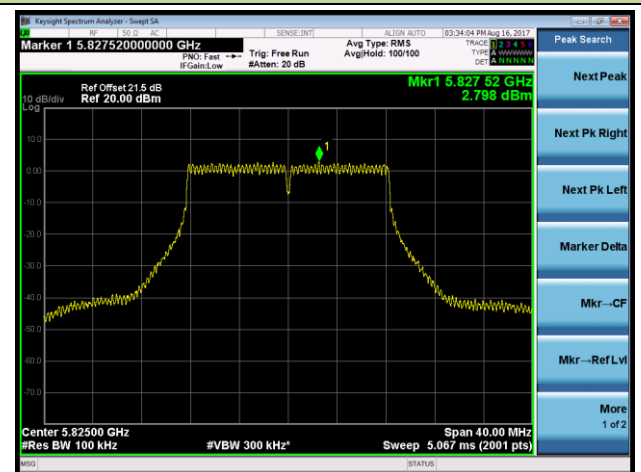

Channel 165 (5825MHz)