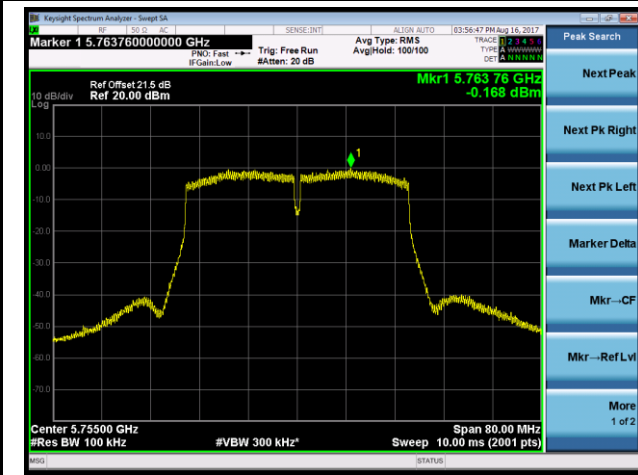

Channel 36 (5180MHz)

Channel 44 (5220MHz)

Channel 48 (5240MHz)

Channel 149 (5745MHz)

Channel 157 (5785MHz)

Channel 165 (5825MHz)

802.11ac-VHT40 Power Spectral Density - Ant 1 / Ant 0 + 1 + 2 + 3 (CDD Mode)

Channel 38 (5190MHz)

Channel 46 (5230MHz)

Channel 151 (5755MHz)

Channel 159 (5795MHz)

802.11ac-VHT80 Power Spectral Density - Ant 1 / Ant 0 + 1 + 2 + 3 (CDD Mode)

Channel 42 (5210MHz)

Channel 155 (5775MHz)

802.11ac-VHT80+80 Power Spectral Density - Ant 1 / Ant 0 + 1 (Ant 0 + 1 + 2 + 3) (CDD Mode)