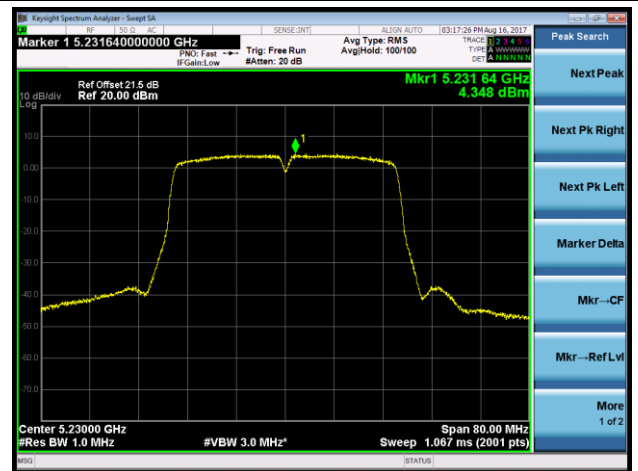

Channel 36 (5180MHz)

Channel 44 (5220MHz)

Channel 48 (5240MHz)

Channel 149 (5745MHz)

Channel 157 (5785MHz)

Channel 165 (5825MHz)

802.11ac-VHT40 Power Spectral Density - A Ant 0 / Ant 0 + 1 + 2 + 3 (CDD Mode)

Channel 38 (5190MHz)

Channel 46 (5230MHz)

Channel 151 (5755MHz)

Channel 159 (5795MHz)

802.11ac-VHT80 Power Spectral Density - Ant 0 / Ant 0 + 1 + 2 + 3 (CDD Mode)

Channel 42 (5210MHz)

Channel 155 (5775MHz)

802.11ac-VHT80+80 Power Spectral Density - Ant 0 / Ant 0 + 1 (Ant 0 + 1 + 2 + 3) (CDD Mode)