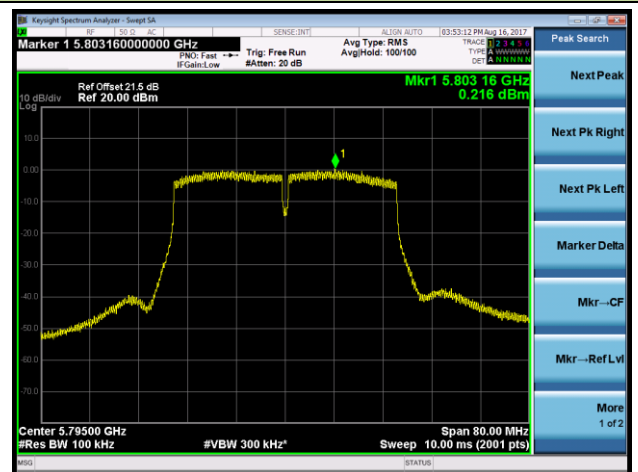

802.11n-HT40 Power Spectral Density - Ant 0 / Ant 0 + 1 + 2 + 3 (CDD Mode)

Channel 38 (5190MHz)

Channel 46 (5230MHz)

Channel 151 (5755MHz)

Channel 159 (5795MHz)

802.11ac-VHT20 Power Spectral Density - Ant 0 / Ant 0 + 1 + 2 + 3 (CDD Mode)