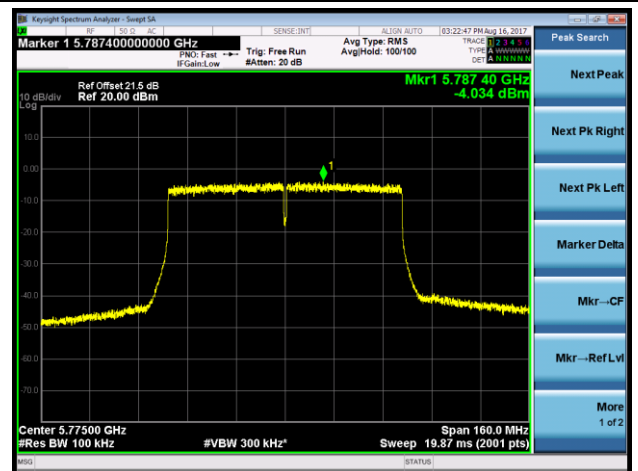

Channel 38 (5190MHz)

Channel 46 (5230MHz)

Channel 151 (5755MHz)

Channel 159 (5795MHz)

802.11ac-VHT80 Power Spectral Density - Ant 0 / Ant 0 + 1 + 2 + 3 (CDD Mode)

Channel 42 (5210MHz)

Channel 155 (5775MHz)

802.11ac-VHT80+80 Power Spectral Density - Ant 0 / Ant 0 + 1 (Ant 0 + 1 + 2 + 3) (CDD Mode)