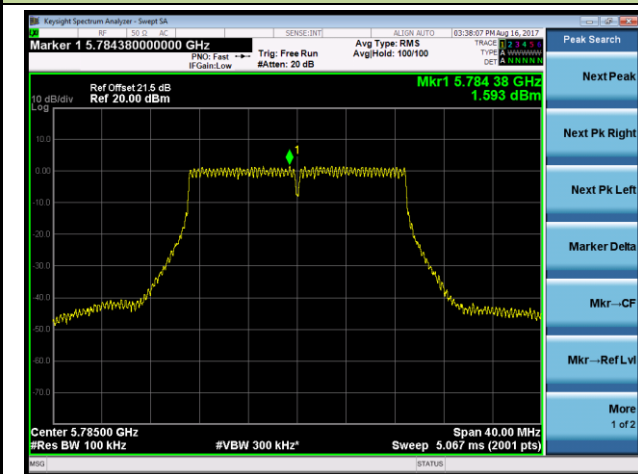

Channel 165 (5825MHz)

802.11n-HT20 Power Spectral Density - Ant 2 / Ant 0 + 1 + 2 + 3 (CDD Mode)

Channel 36 (5180MHz)

Channel 44 (5220MHz)

Channel 48 (5240MHz)

Channel 149 (5745MHz)

Channel 157 (5785MHz)

Channel 165 (5825MHz)

802.11n-HT40 Power Spectral Density - Ant 2 / Ant 0 + 1 + 2 + 3 (CDD Mode)

Channel 38 (5190MHz)

Channel 46 (5230MHz)

Channel 151 (5755MHz)

Channel 159 (5795MHz)

802.11ac-VHT20 Power Spectral Density - Ant 2 / Ant 0 + 1 + 2 + 3 (CDD Mode)