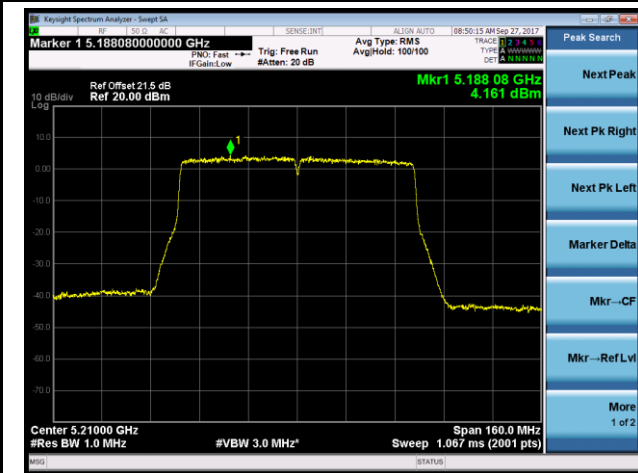

Channel 46 (5230MHz)

Channel 151 (5755MHz)

Channel 159 (5795MHz)

802.11ac-VHT80 Power Spectral Density - Ant 1 / Ant 0 + 1 + 2 + 3 (CDD Mode)

Channel 42 (5210MHz)

Channel 155 (5775MHz)

802.11ac-VHT80+80 Power Spectral Density - Ant 1 / Ant 0 + 1 (Ant 0 + 1 + 2 + 3) (CDD Mode)

Channel 42 (5210MHz)

Channel 155 (5775MHz)

802.11a Power Spectral Density - Ant 2 / Ant 0 + 1 + 2 + 3 (CDD Mode)

Channel 36 (5180MHz)

Channel 44 (5220MHz)

Channel 48 (5240MHz)

Channel 149 (5745MHz)

Channel 157 (5785MHz)