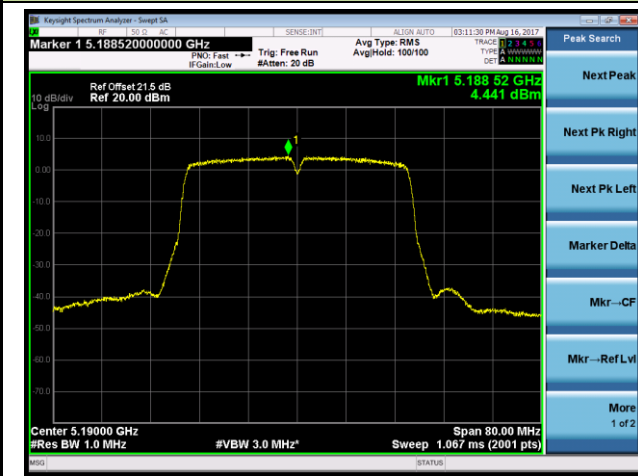

Channel 165 (5825MHz)

802.11n-HT20 Power Spectral Density - Ant 1 / Ant 0 + 1 + 2 + 3 (CDD Mode)

Channel 36 (5180MHz)

Channel 44 (5220MHz)

Channel 48 (5240MHz)

Channel 149 (5745MHz)

Channel 157 (5785MHz)

Channel 165 (5825MHz)

802.11n-HT40 Power Spectral Density - Ant 1 / Ant 0 + 1 + 2 + 3 (CDD Mode)

Channel 38 (5190MHz)

Channel 46 (5230MHz)

Channel 151 (5755MHz)

Channel 159 (5795MHz)

802.11ac-VHT20 Power Spectral Density - Ant 1 / Ant 0 + 1 + 2 + 3 (CDD Mode)