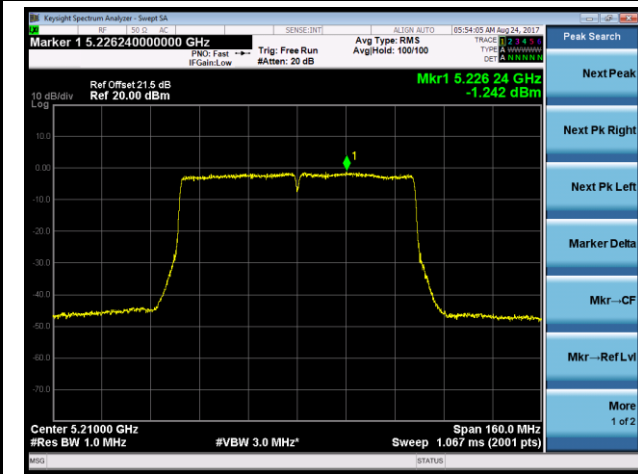

Channel 46 (5230MHz)

Channel 151 (5755MHz)

Channel 159 (5795MHz)

802.11ac-VHT80 Power Spectral Density - Ant 1 / Ant 0 + 1 + 2 + 3 (CDD Mode)

Channel 42 (5210MHz)

Channel 155 (5775MHz)

802.11ac-VHT80+80 Power Spectral Density - Ant 1 / Ant 0 + 1 (Ant 0 + 1 + 2 + 3) (CDD Mode)

Channel 42 (5210MHz)

Channel 155 (5775MHz)

802.11a Power Spectral Density - Ant 2 / Ant 0 + 1 + 2 + 3 (CDD Mode)

Channel 36 (5180MHz)

Channel 44 (5220MHz)

Channel 48 (5240MHz)

Channel 149 (5745MHz)

Channel 157 (5785MHz)