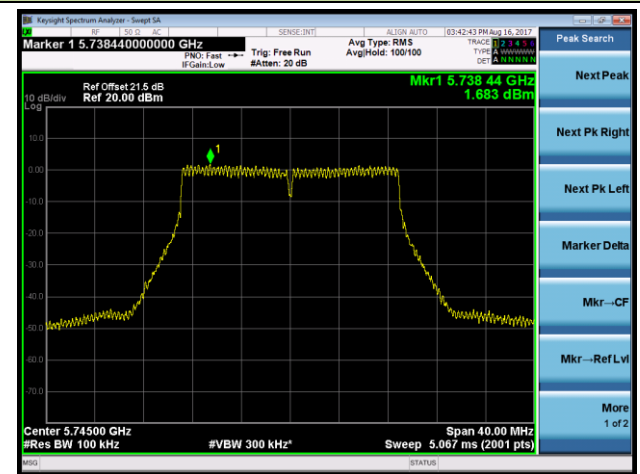

Channel 36 (5180MHz)

Channel 44 (5220MHz)

Channel 48 (5240MHz)

Channel 149 (5745MHz)

Channel 157 (5785MHz)

Channel 165 (5825MHz)

802.11ac-VHT40 Power Spectral Density - Ant 1 / Ant 0 + 1 + 2 + 3 (CDD Mode)

Channel 38 (5190MHz)