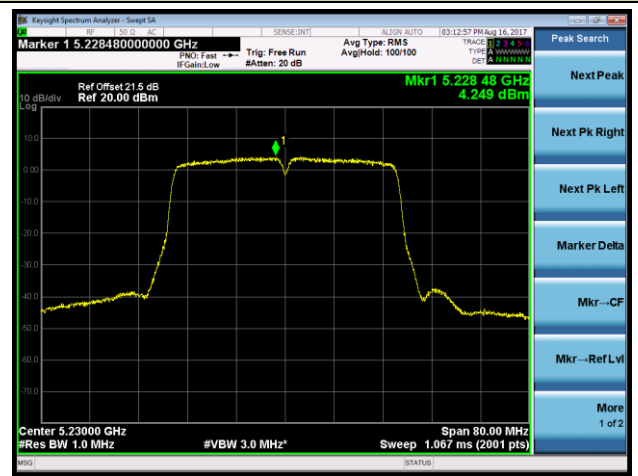

Channel 46 (5230MHz)