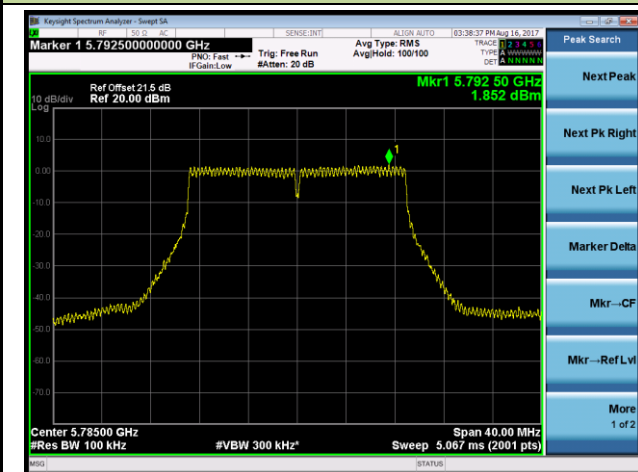

Channel 165 (5825MHz)

802.11n-HT20 Power Spectral Density - Ant 1 / Ant 0 + 1 + 2 + 3 (CDD Mode)

Channel 36 (5180MHz)

Channel 44 (5220MHz)

Channel 48 (5240MHz)

Channel 149 (5745MHz)

Channel 157 (5785MHz)

Channel 165 (5825MHz)

802.11n-HT40 Power Spectral Density - Ant 1 / Ant 0 + 1 + 2 + 3 (CDD Mode)

Channel 38 (5190MHz)

Channel 46 (5230MHz)

Channel 151 (5755MHz)

Channel 159 (5795MHz)

802.11ac-VHT20 Power Spectral Density - Ant 1 / Ant 0 + 1 + 2 + 3 (CDD Mode)