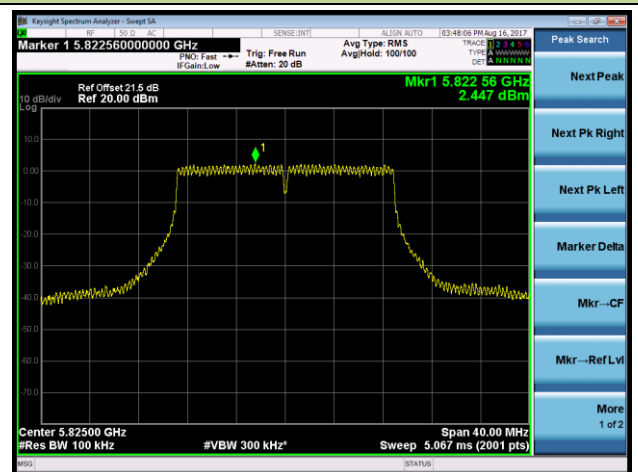

Channel 36 (5180MHz)

Channel 44 (5220MHz)

Channel 48 (5240MHz)

Channel 149 (5745MHz)

Channel 157 (5785MHz)

Channel 165 (5825MHz)

802.11ac-VHT40 Power Spectral Density - A Ant 0 / Ant 0 + 1 + 2 + 3 (CDD Mode)