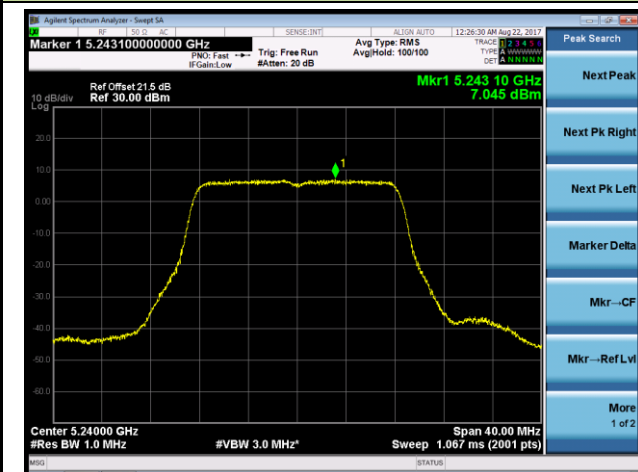

Channel 42 (5210MHz)

Channel 155 (5775MHz)

802.11a Power Spectral Density - Ant 2 / Ant 0 + 1 + 2 + 3 (CDD Mode)

Channel 36 (5180MHz)

Channel 44 (5220MHz)

Channel 48 (5240MHz)

Channel 149 (5745MHz)

Channel 157 (5785MHz)