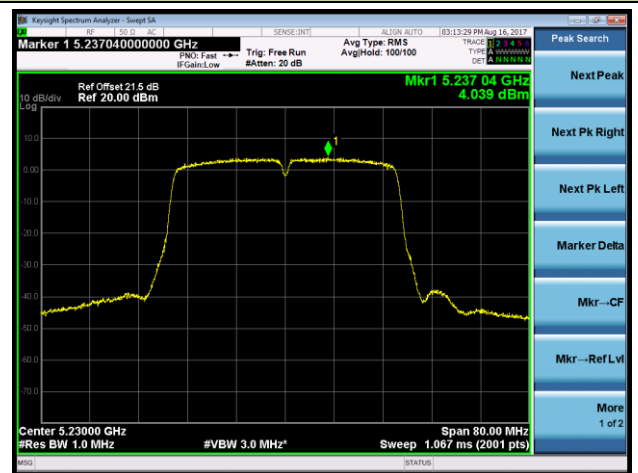

Channel 46 (5230MHz)