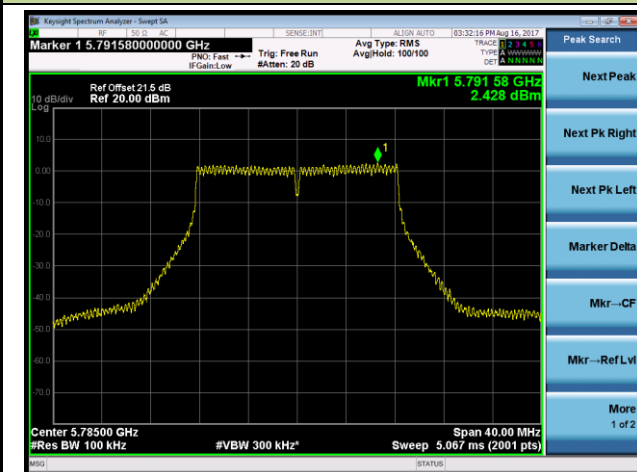

Channel 42 (5210MHz)

Channel 155 (5775MHz)

802.11a Power Spectral Density - Ant 1 / Ant 0 + 1 + 2 + 3 (CDD Mode)

Channel 36 (5180MHz)

Channel 44 (5220MHz)

Channel 48 (5240MHz)

Channel 149 (5745MHz)

Channel 157 (5785MHz)