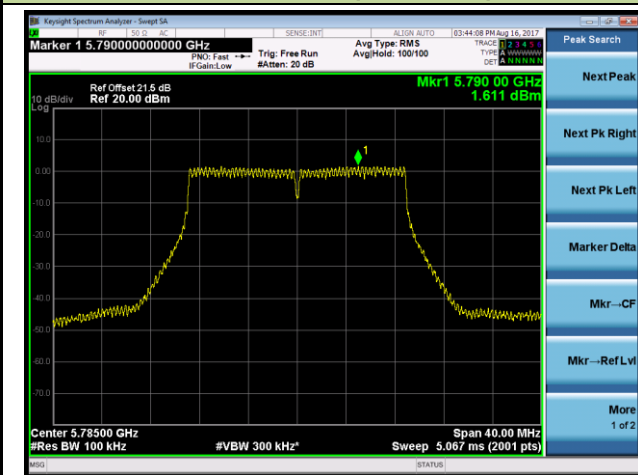

Channel 36 (5180MHz)

Channel 44 (5220MHz)

Channel 48 (5240MHz)

Channel 149 (5745MHz)

Channel 157 (5785MHz)

Channel 165 (5825MHz)

802.11ac-VHT40 Power Spectral Density - Ant 1 / Ant 0 + 1 + 2 + 3 (CDD Mode)

Channel 38 (5190MHz)