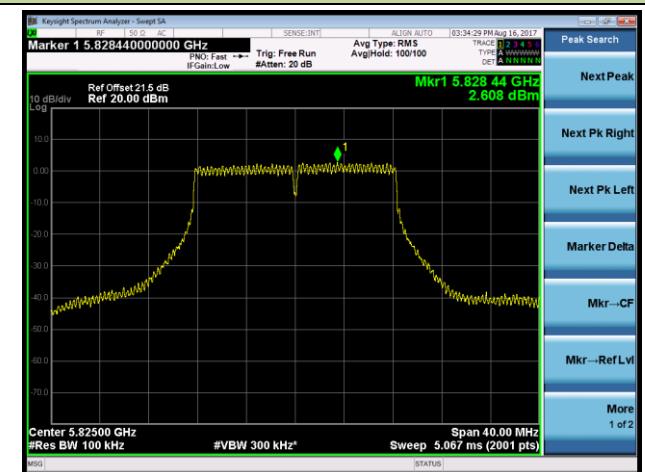

Channel 165 (5825MHz)