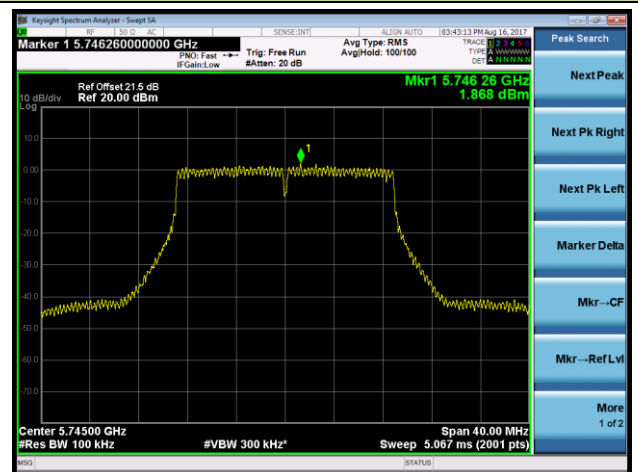

Channel 36 (5180MHz)

Channel 44 (5220MHz)

Channel 48 (5240MHz)

Channel 149 (5745MHz)

Channel 157 (5785MHz)

Channel 165 (5825MHz)

802.11ac-VHT40 Power Spectral Density - A Ant 0 / Ant 0 + 1 + 2 + 3 (CDD Mode)