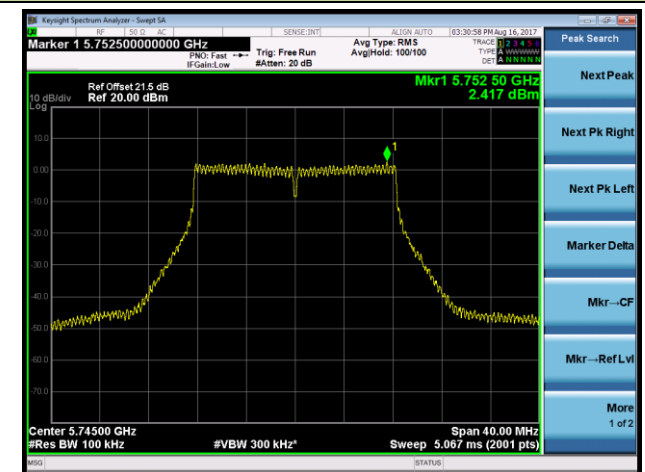

Channel 42 (5210MHz)

Channel 155 (5775MHz)

802.11a Power Spectral Density - Ant 1 / Ant 0 + 1 + 2 + 3 (CDD Mode)

Channel 36 (5180MHz)

Channel 44 (5220MHz)

Channel 48 (5240MHz)

Channel 149 (5745MHz)

Channel 157 (5785MHz)