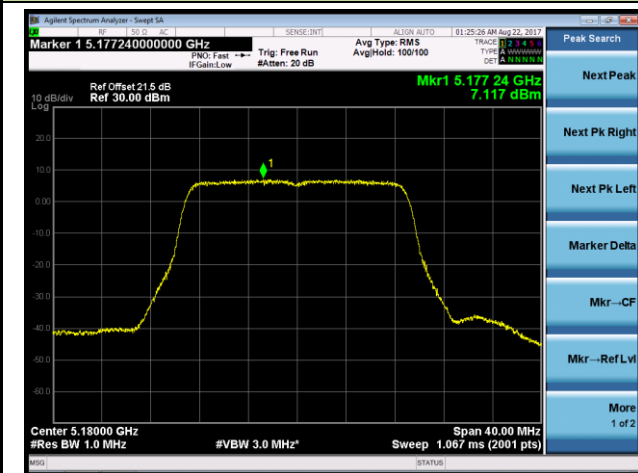

802.11n-HT40 Power Spectral Density - Ant 0 / Ant 0 + 1 + 2 + 3 (CDD Mode)

Channel 38 (5190MHz)

Channel 46 (5230MHz)

Channel 151 (5755MHz)

Channel 159 (5795MHz)

802.11ac-VHT20 Power Spectral Density - Ant 0 / Ant 0 + 1 + 2 + 3 (CDD Mode)

Channel 36 (5180MHz)

Channel 44 (5220MHz)

Channel 48 (5240MHz)

Channel 149 (5745MHz)

Channel 157 (5785MHz)

Channel 165 (5825MHz)

802.11ac-VHT40 Power Spectral Density - A Ant 0 / Ant 0 + 1 + 2 + 3 (CDD Mode)