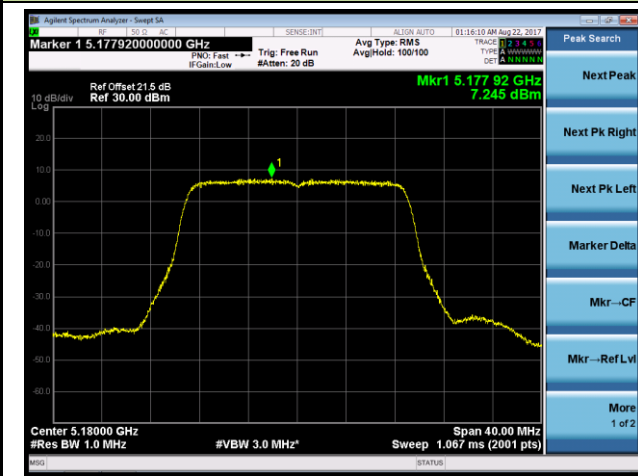

802.11n-HT20 Power Spectral Density - Ant 2 / Ant 0 + 1 + 2 + 3 (CDD Mode)

Channel 36 (5180MHz)