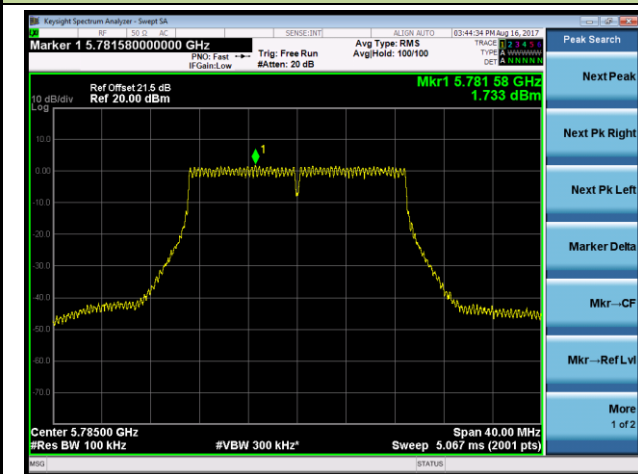

802.11n-HT40 Power Spectral Density - Ant 2 / Ant 0 + 1 + 2 + 3 (CDD Mode)

Channel 38 (5190MHz)

Channel 46 (5230MHz)

Channel 151 (5755MHz)

Channel 159 (5795MHz)

802.11ac-VHT20 Power Spectral Density - Ant 2 / Ant 0 + 1 + 2 + 3 (CDD Mode)

Channel 36 (5180MHz)

Channel 44 (5220MHz)

Channel 48 (5240MHz)

Channel 149 (5745MHz)

Channel 157 (5785MHz)

Channel 165 (5825MHz)