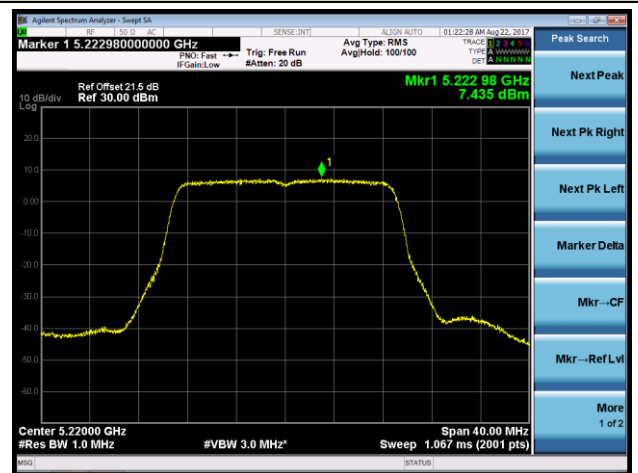

Channel 44 (5220MHz)