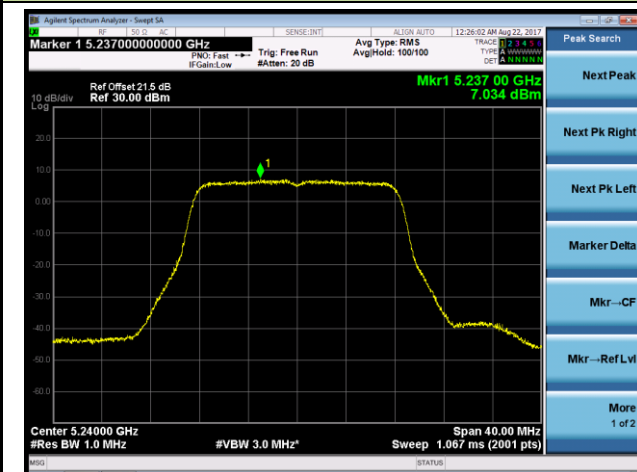

Channel 42 (5210MHz)

Channel 155 (5775MHz)

802.11a Power Spectral Density - Ant 1 / Ant 0 + 1 + 2 + 3 (CDD Mode)

Channel 36 (5180MHz)

Channel 44 (5220MHz)

Channel 48 (5240MHz)

Channel 149 (5745MHz)

Channel 157 (5785MHz)