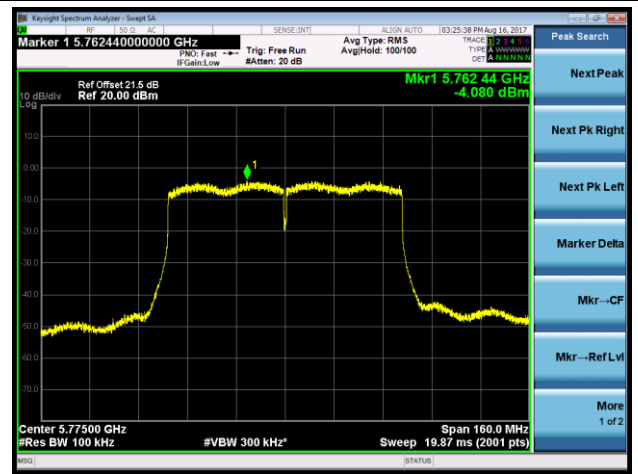

Channel 46 (5230MHz)

Channel 151 (5755MHz)

Channel 159 (5795MHz)

802.11ac-VHT80 Power Spectral Density - Ant 1 / Ant 0 + 1 + 2 + 3 (CDD Mode)

Channel 42 (5210MHz)

Channel 155 (5775MHz)

802.11ac-VHT80+80 Power Spectral Density - Ant 1 / Ant 0 + 1 (Ant 0 + 1 + 2 + 3) (CDD Mode)