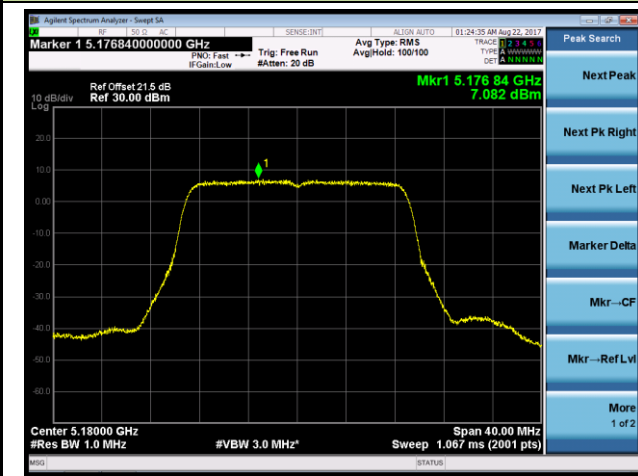

802.11ac-VHT20 Power Spectral Density - Ant 2 / Ant 0 + 1 + 2 + 3 (CDD Mode)

Channel 36 (5180MHz)