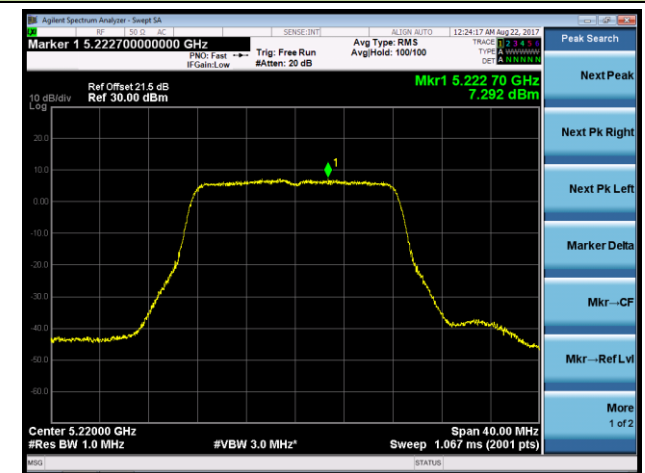

Channel 42 (5210MHz)

Channel 155 (5775MHz)

802.11a Power Spectral Density - Ant 1 / Ant 0 + 1 + 2 + 3 (CDD Mode)

Channel 36 (5180MHz)

Channel 44 (5220MHz)

Channel 48 (5240MHz)

Channel 149 (5745MHz)

Channel 157 (5785MHz)