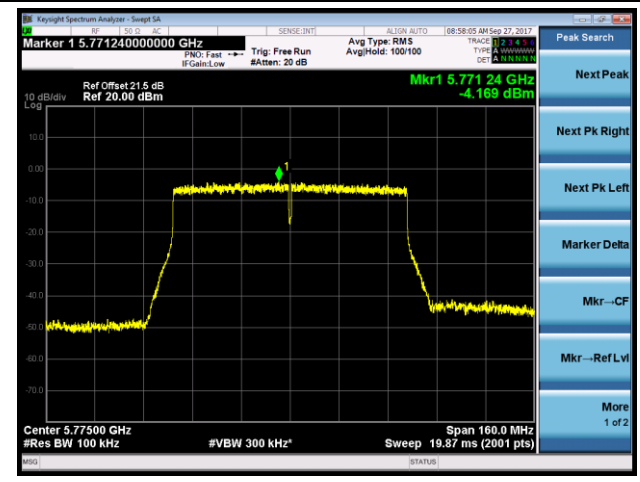

Channel 155 (5775MHz)