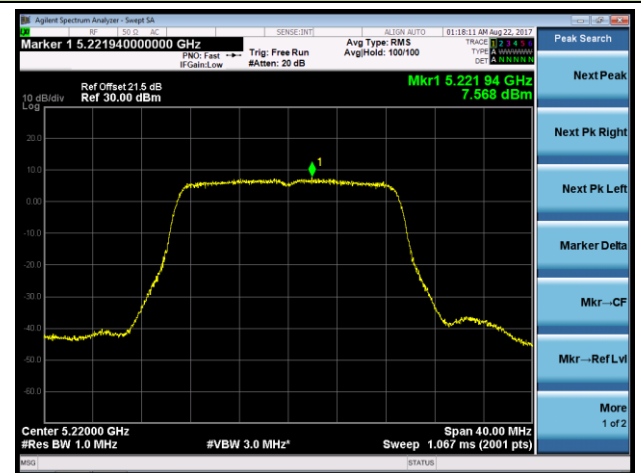

Channel 165 (5825MHz)

802.11n-HT20 Power Spectral Density - Ant 1 / Ant 0 + 1 + 2 + 3 (CDD Mode)

Channel 36 (5180MHz)

Channel 44 (5220MHz)

Channel 48 (5240MHz)

Channel 149 (5745MHz)

Channel 157 (5785MHz)

Channel 165 (5825MHz)