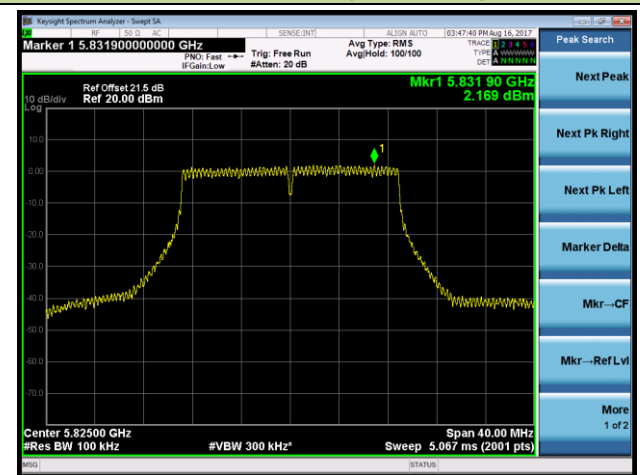

Channel 36 (5180MHz)

Channel 44 (5220MHz)

Channel 48 (5240MHz)

Channel 149 (5745MHz)

Channel 157 (5785MHz)

Channel 165 (5825MHz)

802.11ac-VHT40 Power Spectral Density - Ant 1 / Ant 0 + 1 + 2 + 3 (CDD Mode)

Channel 38 (5190MHz)