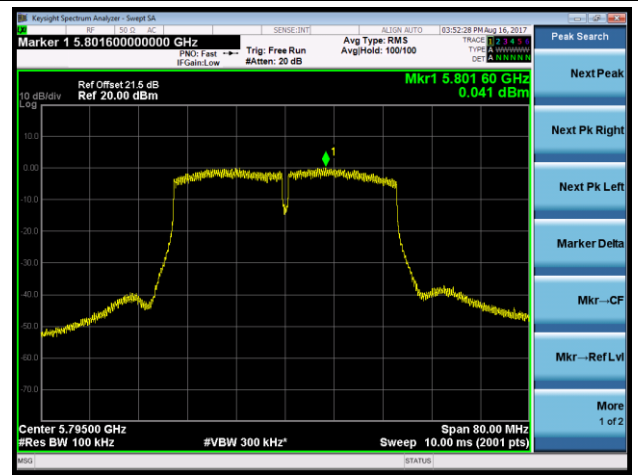

802.11n-HT40 Power Spectral Density - Ant 1 / Ant 0 + 1 + 2 + 3 (CDD Mode)

Channel 38 (5190MHz)

Channel 46 (5230MHz)

Channel 151 (5755MHz)

Channel 159 (5795MHz)

802.11ac-VHT20 Power Spectral Density - Ant 1 / Ant 0 + 1 + 2 + 3 (CDD Mode)