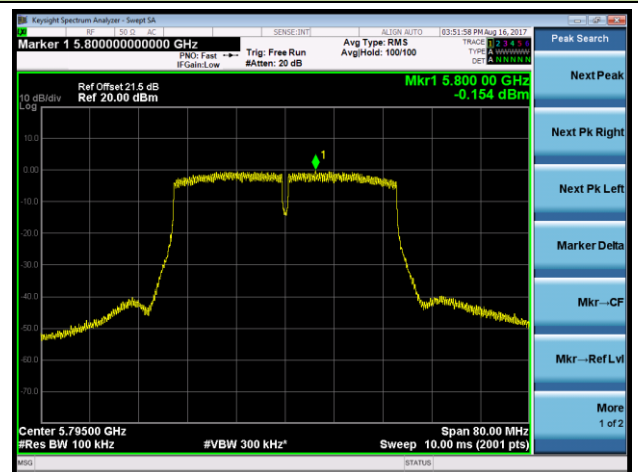

802.11n-HT40 Power Spectral Density - Ant 2 / Ant 0 + 1 + 2 + 3 (CDD Mode)

Channel 38 (5190MHz)

Channel 46 (5230MHz)

Channel 151 (5755MHz)

Channel 159 (5795MHz)

802.11ac-VHT20 Power Spectral Density - Ant 2 / Ant 0 + 1 + 2 + 3 (CDD Mode)