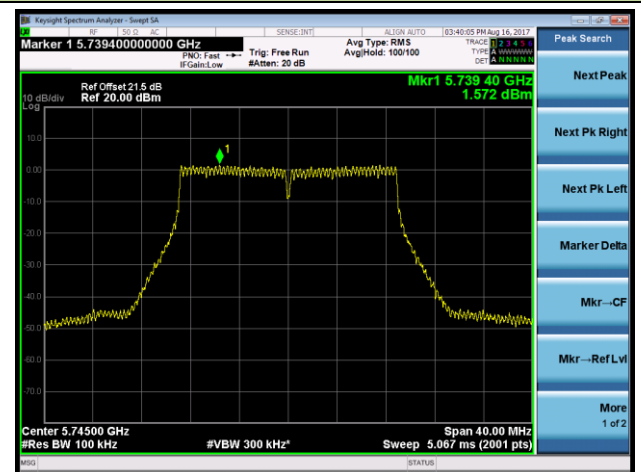

Channel 165 (5825MHz)

802.11n-HT20 Power Spectral Density - Ant 1 / Ant 0 + 1 + 2 + 3 (CDD Mode)

Channel 36 (5180MHz)

Channel 44 (5220MHz)

Channel 48 (5240MHz)

Channel 149 (5745MHz)

Channel 157 (5785MHz)

Channel 165 (5825MHz)