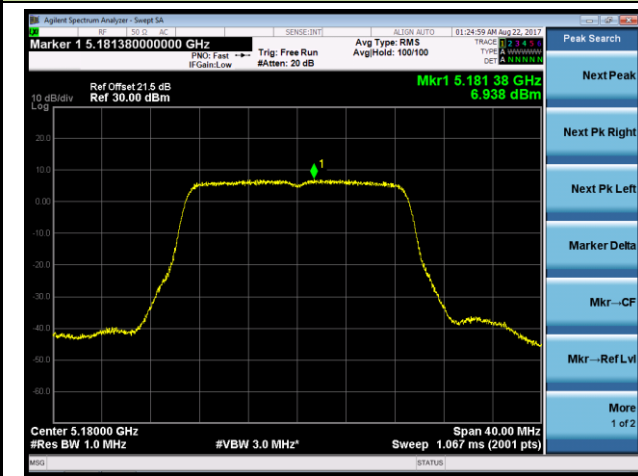

802.11ac-VHT20 Power Spectral Density - Ant 1 / Ant 0 + 1 + 2 + 3 (CDD Mode)

Channel 36 (5180MHz)