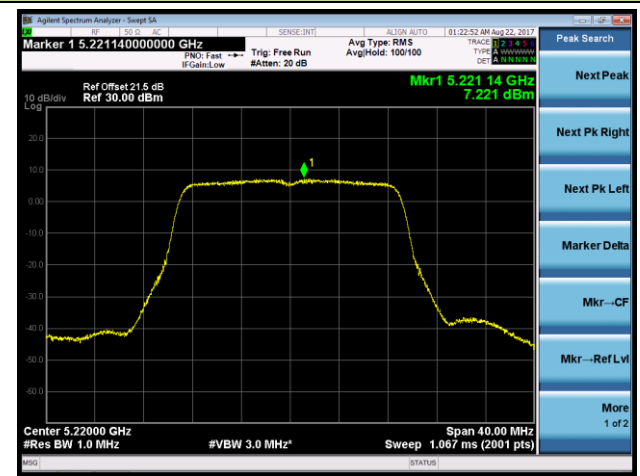

Channel 44 (5220MHz)