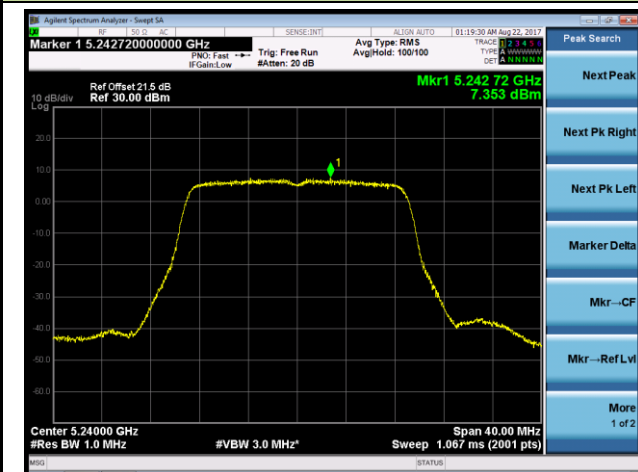

Channel 165 (5825MHz)

802.11n-HT20 Power Spectral Density - Ant 1 / Ant 0 + 1 + 2 + 3 (CDD Mode)

Channel 36 (5180MHz)

Channel 44 (5220MHz)

Channel 48 (5240MHz)

Channel 149 (5745MHz)

Channel 157 (5785MHz)

Channel 165 (5825MHz)

802.11n-HT40 Power Spectral Density - Ant 1 / Ant 0 + 1 + 2 + 3 (CDD Mode)

Channel 38 (5190MHz)

Channel 46 (5230MHz)

Channel 151 (5755MHz)

Channel 159 (5795MHz)

802.11ac-VHT20 Power Spectral Density - Ant 1 / Ant 0 + 1 + 2 + 3 (CDD Mode)