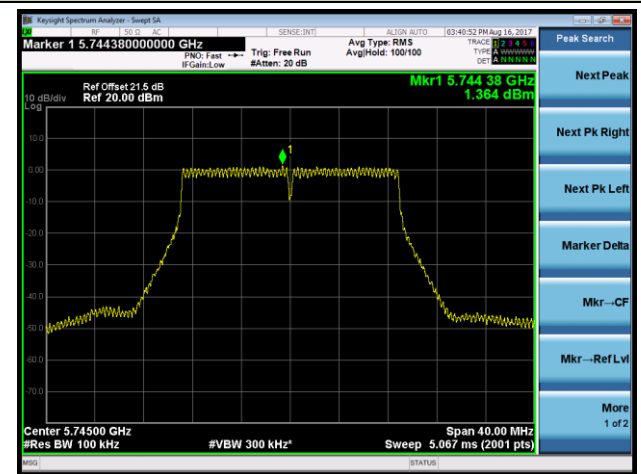

Channel 165 (5825MHz)

802.11n-HT20 Power Spectral Density - Ant 2 / Ant 0 + 1 + 2 + 3 (CDD Mode)

Channel 36 (5180MHz)

Channel 44 (5220MHz)

Channel 48 (5240MHz)

Channel 149 (5745MHz)

Channel 157 (5785MHz)

Channel 165 (5825MHz)