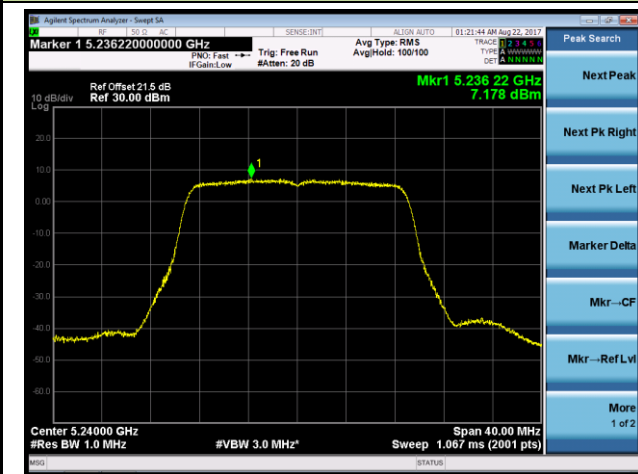

Channel 48 (5240MHz)