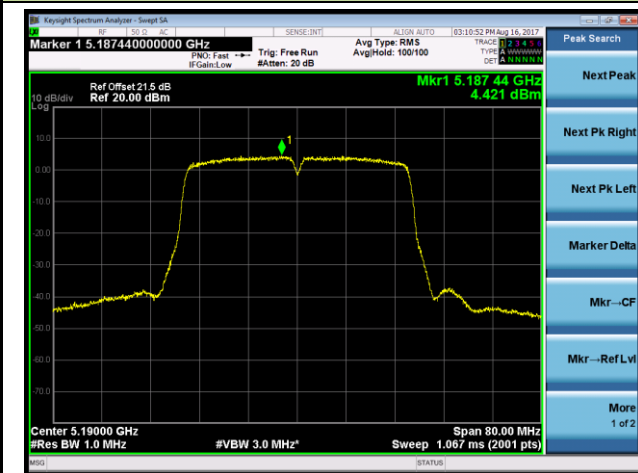

802.11n-HT40 Power Spectral Density - Ant 2 / Ant 0 + 1 + 2 + 3 (CDD Mode)

Channel 38 (5190MHz)