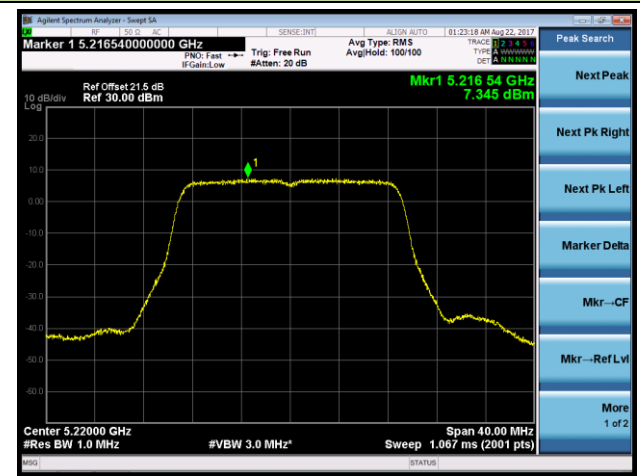

Channel 44 (5220MHz)