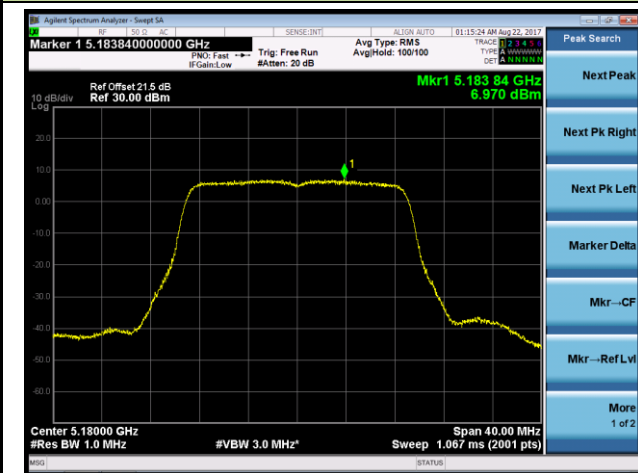

802.11n-HT20 Power Spectral Density - Ant 1 / Ant 0 + 1 + 2 + 3 (CDD Mode)

Channel 36 (5180MHz)