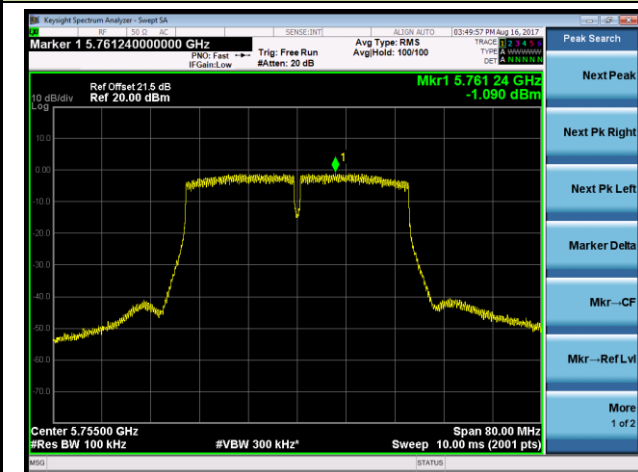

802.11n-HT40 Power Spectral Density - Ant 2 / Ant 0 + 1 + 2 + 3 (CDD Mode)

Channel 38 (5190MHz)

Channel 46 (5230MHz)

Channel 151 (5755MHz)

Channel 159 (5795MHz)

802.11ac-VHT20 Power Spectral Density - Ant 2 / Ant 0 + 1 + 2 + 3 (CDD Mode)