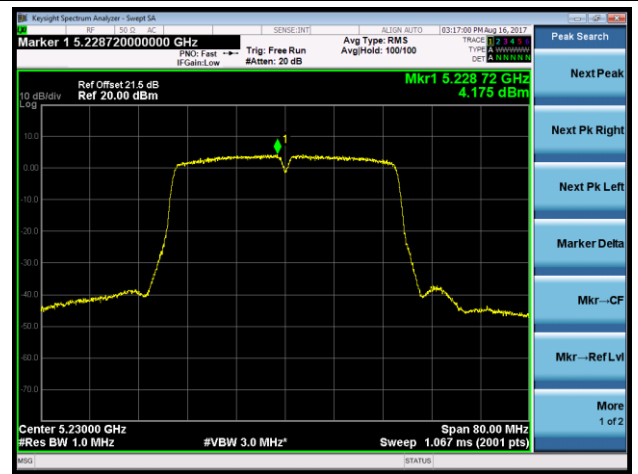

Channel 46 (5230MHz)