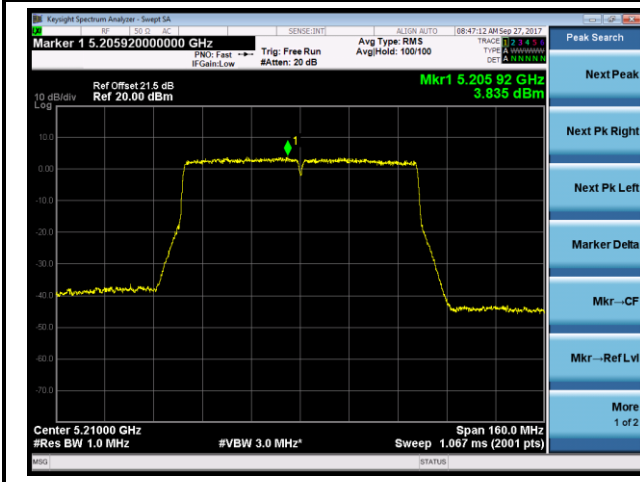

Channel 38 (5190MHz)

Channel 46 (5230MHz)

Channel 151 (5755MHz)

Channel 159 (5795MHz)

802.11ac-VHT80 Power Spectral Density - Ant 0 / Ant 0 + 1 + 2 + 3 (CDD Mode)

Channel 42 (5210MHz)

Channel 155 (5775MHz)

802.11ac-VHT80+80 Power Spectral Density - Ant 0 / Ant 0 + 1 (Ant 0 + 1 + 2 + 3) (CDD Mode)

Channel 42 (5210MHz)

Channel 155 (5775MHz)

802.11a Power Spectral Density - Ant 1 / Ant 0 + 1 + 2 + 3 (CDD Mode)

Channel 36 (5180MHz)

Channel 44 (5220MHz)

Channel 48 (5240MHz)

Channel 149 (5745MHz)

Channel 157 (5785MHz)