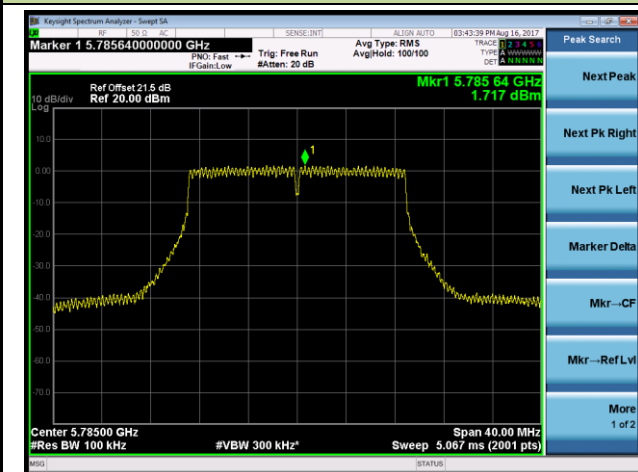

Channel 36 (5180MHz)

Channel 44 (5220MHz)

Channel 48 (5240MHz)

Channel 149 (5745MHz)

Channel 157 (5785MHz)

Channel 165 (5825MHz)

802.11ac-VHT40 Power Spectral Density - A Ant 0 / Ant 0 + 1 + 2 + 3 (CDD Mode)

Channel 38 (5190MHz)

Channel 46 (5230MHz)

Channel 151 (5755MHz)

Channel 159 (5795MHz)

802.11ac-VHT80 Power Spectral Density - Ant 0 / Ant 0 + 1 + 2 + 3 (CDD Mode)

Channel 42 (5210MHz)

Channel 155 (5775MHz)

802.11ac-VHT80+80 Power Spectral Density - Ant 0 / Ant 0 + 1 (Ant 0 + 1 + 2 + 3) (CDD Mode)