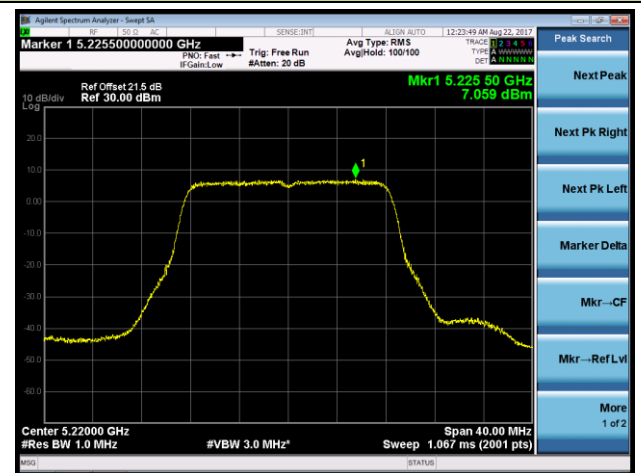

Channel 42 (5210MHz)

Channel 155 (5775MHz)

802.11a Power Spectral Density - Ant 2 / Ant 0 + 1 + 2 + 3 (CDD Mode)

Channel 36 (5180MHz)

Channel 44 (5220MHz)

Channel 48 (5240MHz)

Channel 149 (5745MHz)

Channel 157 (5785MHz)