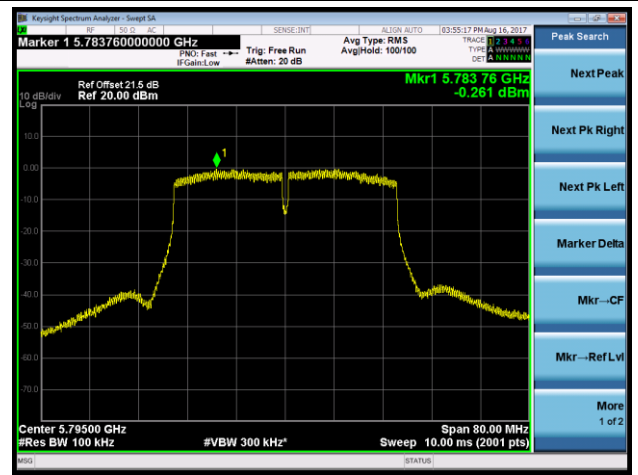

Channel 159 (5795MHz)