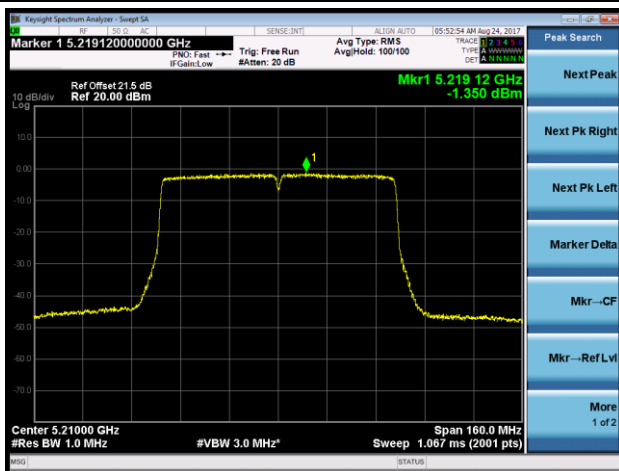

Channel 38 (5190MHz)

Channel 46 (5230MHz)

Channel 151 (5755MHz)

Channel 159 (5795MHz)

802.11ac-VHT80 Power Spectral Density - Ant 0 / Ant 0 + 1 + 2 + 3 (CDD Mode)

Channel 42 (5210MHz)

Channel 155 (5775MHz)

802.11ac-VHT80+80 Power Spectral Density - Ant 0 / Ant 0 + 1 (Ant 0 + 1 + 2 + 3) (CDD Mode)

Channel 42 (5210MHz)

Channel 155 (5775MHz)

802.11a Power Spectral Density - Ant 1 / Ant 0 + 1 + 2 + 3 (CDD Mode)

Channel 36 (5180MHz)

Channel 44 (5220MHz)

Channel 48 (5240MHz)

Channel 149 (5745MHz)

Channel 157 (5785MHz)