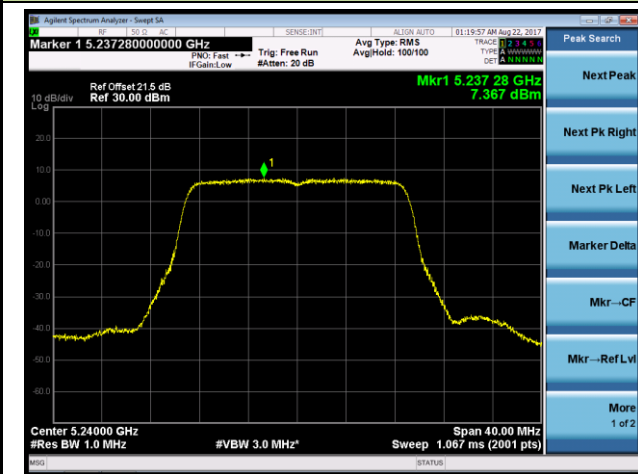

Channel 165 (5825MHz)

802.11n-HT20 Power Spectral Density - Ant 2 / Ant 0 + 1 + 2 + 3 (CDD Mode)

Channel 36 (5180MHz)

Channel 44 (5220MHz)

Channel 48 (5240MHz)

Channel 149 (5745MHz)

Channel 157 (5785MHz)

Channel 165 (5825MHz)

802.11n-HT40 Power Spectral Density - Ant 2 / Ant 0 + 1 + 2 + 3 (CDD Mode)

Channel 38 (5190MHz)

Channel 46 (5230MHz)

Channel 151 (5755MHz)

Channel 159 (5795MHz)

802.11ac-VHT20 Power Spectral Density - Ant 2 / Ant 0 + 1 + 2 + 3 (CDD Mode)