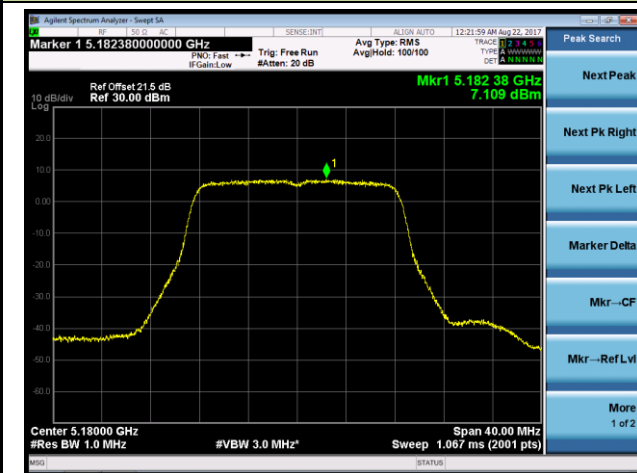

Channel 42 (5210MHz)

Channel 155 (5775MHz)

802.11a Power Spectral Density - Ant 1 / Ant 0 + 1 + 2 + 3 (CDD Mode)

Channel 36 (5180MHz)

Channel 44 (5220MHz)

Channel 48 (5240MHz)

Channel 149 (5745MHz)

Channel 157 (5785MHz)

Channel 165 (5825MHz)

802.11n-HT20 Power Spectral Density - Ant 1 / Ant 0 + 1 + 2 + 3 (CDD Mode)

Channel 36 (5180MHz)

Channel 44 (5220MHz)

Channel 48 (5240MHz)

Channel 149 (5745MHz)

Channel 157 (5785MHz)

Channel 165 (5825MHz)