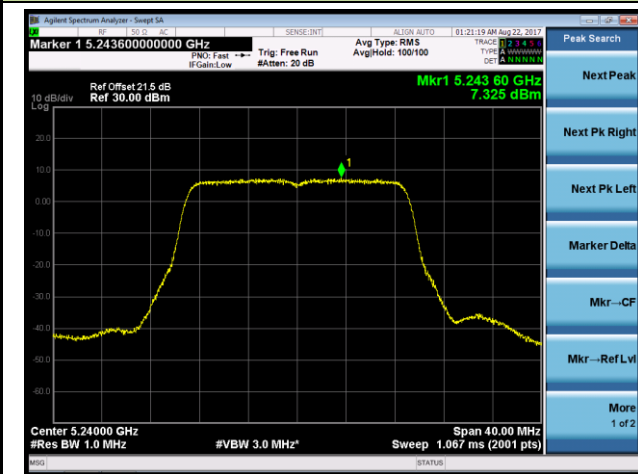

Channel 48 (5240MHz)