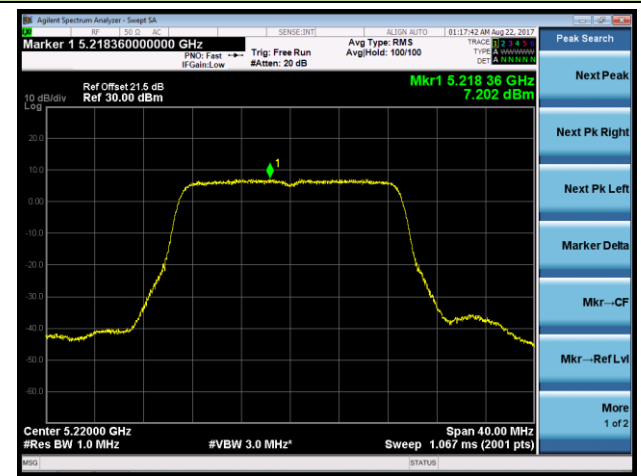

Channel 165 (5825MHz)

802.11n-HT20 Power Spectral Density - Ant 2 / Ant 0 + 1 + 2 + 3 (CDD Mode)

Channel 36 (5180MHz)

Channel 44 (5220MHz)

Channel 48 (5240MHz)

Channel 149 (5745MHz)

Channel 157 (5785MHz)

Channel 165 (5825MHz)