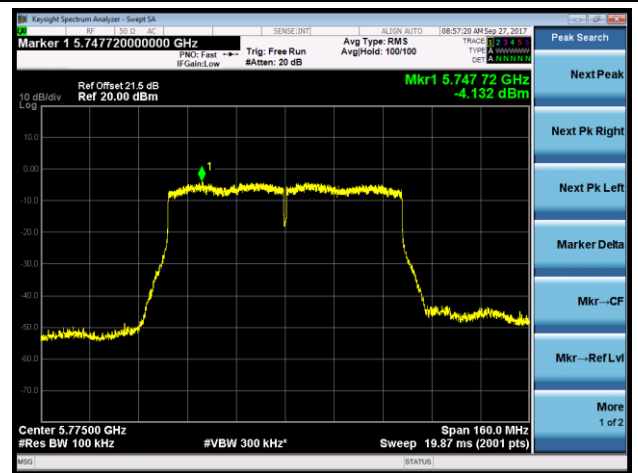

Channel 155 (5775MHz)