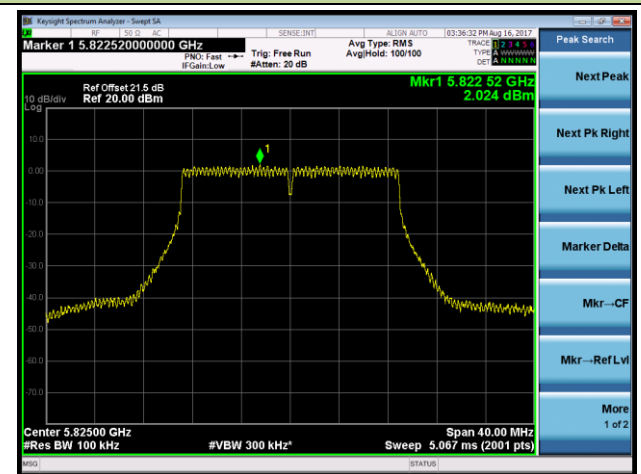

Channel 165 (5825MHz)

802.11n-HT20 Power Spectral Density - Ant 2 / Ant 0 + 1 + 2 + 3 (CDD Mode)

Channel 36 (5180MHz)

Channel 44 (5220MHz)

Channel 48 (5240MHz)

Channel 149 (5745MHz)

Channel 157 (5785MHz)

Channel 165 (5825MHz)