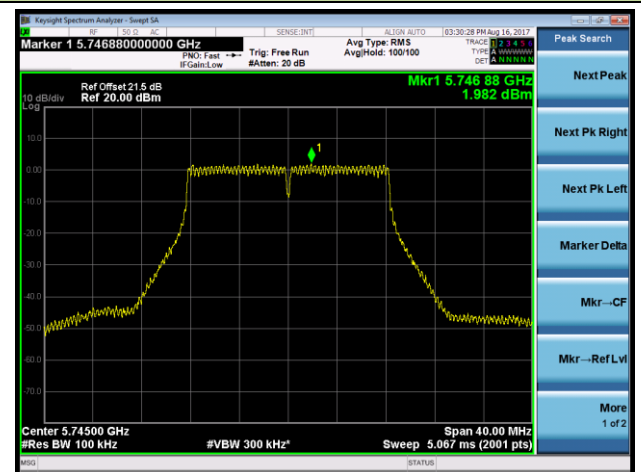

Channel 42 (5210MHz)

Channel 155 (5775MHz)

802.11a Power Spectral Density - Ant 2 / Ant 0 + 1 + 2 + 3 (CDD Mode)

Channel 36 (5180MHz)

Channel 44 (5220MHz)

Channel 48 (5240MHz)

Channel 149 (5745MHz)

Channel 157 (5785MHz)