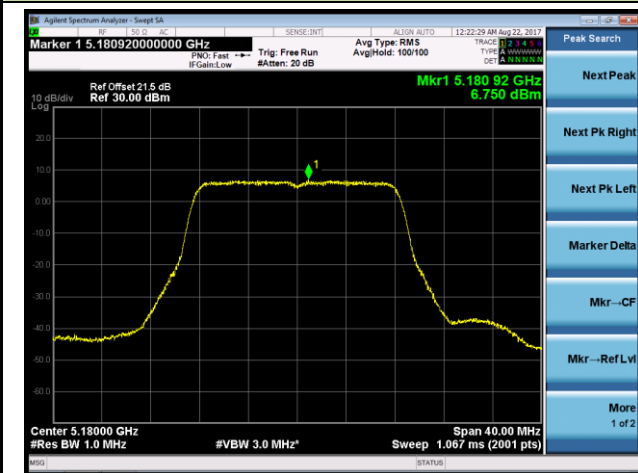

Channel 42 (5210MHz)

Channel 155 (5775MHz)

802.11a Power Spectral Density - Ant 2 / Ant 0 + 1 + 2 + 3 (CDD Mode)

Channel 36 (5180MHz)

Channel 44 (5220MHz)

Channel 48 (5240MHz)

Channel 149 (5745MHz)

Channel 157 (5785MHz)