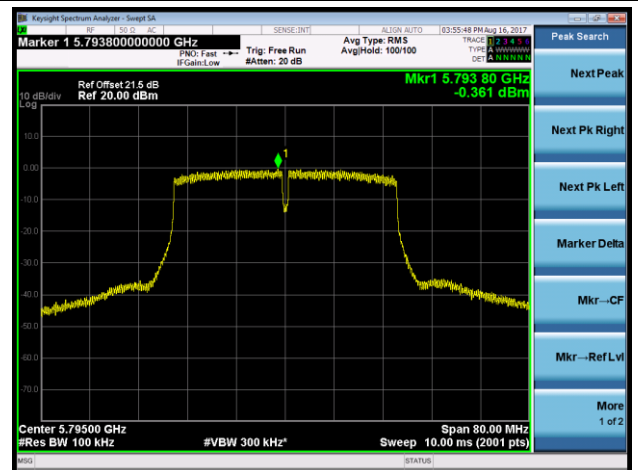

Channel 38 (5190MHz)

Channel 46 (5230MHz)

Channel 151 (5755MHz)

Channel 159 (5795MHz)

802.11ac-VHT80 Power Spectral Density - Ant 0 / Ant 0 + 1 + 2 + 3 (CDD Mode)

Channel 42 (5210MHz)

Channel 155 (5775MHz)

802.11ac-VHT80+80 Power Spectral Density - Ant 0 / Ant 0 + 1 (Ant 0 + 1 + 2 + 3) (CDD Mode)

Channel 42 (5210MHz)

Channel 155 (5775MHz)

802.11a Power Spectral Density - Ant 1 / Ant 0 + 1 + 2 + 3 (CDD Mode)

Channel 36 (5180MHz)

Channel 44 (5220MHz)

Channel 48 (5240MHz)

Channel 149 (5745MHz)

Channel 157 (5785MHz)