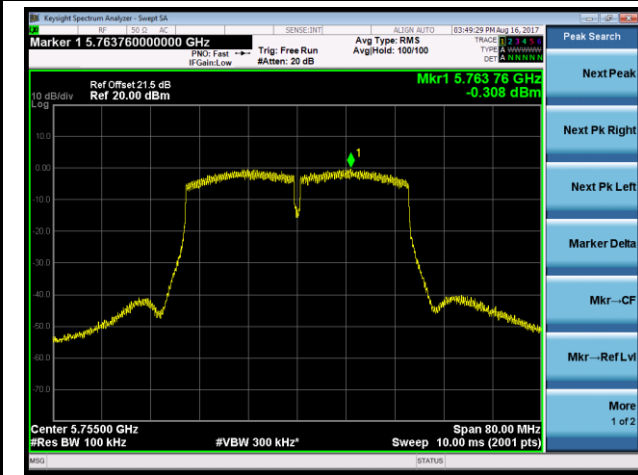

802.11n-HT40 Power Spectral Density - Ant 1 / Ant 0 + 1 + 2 + 3 (CDD Mode)

Channel 38 (5190MHz)

Channel 46 (5230MHz)

Channel 151 (5755MHz)

Channel 159 (5795MHz)

802.11ac-VHT20 Power Spectral Density - Ant 1 / Ant 0 + 1 + 2 + 3 (CDD Mode)