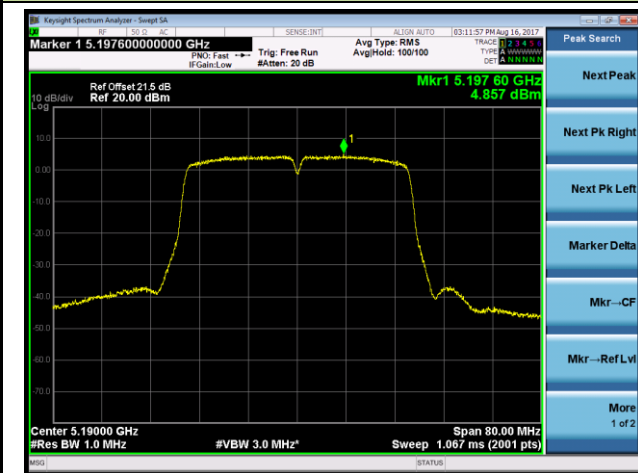

802.11n-HT40 Power Spectral Density - Ant 0 / Ant 0 + 1 + 2 + 3 (CDD Mode)

Channel 38 (5190MHz)

Channel 46 (5230MHz)

Channel 151 (5755MHz)

Channel 159 (5795MHz)

802.11ac-VHT20 Power Spectral Density - Ant 0 / Ant 0 + 1 + 2 + 3 (CDD Mode)

Channel 36 (5180MHz)

Channel 44 (5220MHz)

Channel 48 (5240MHz)

Channel 149 (5745MHz)

Channel 157 (5785MHz)

Channel 165 (5825MHz)

802.11ac-VHT40 Power Spectral Density - A Ant 0 / Ant 0 + 1 + 2 + 3 (CDD Mode)