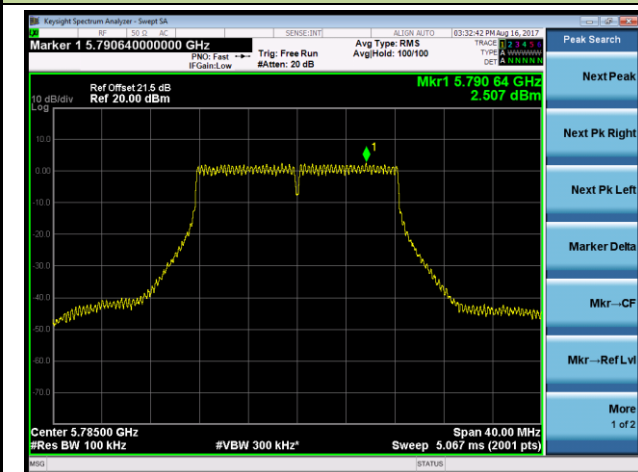

Channel 42 (5210MHz)

Channel 155 (5775MHz)

802.11a Power Spectral Density - Ant 2 / Ant 0 + 1 + 2 + 3 (CDD Mode)

Channel 36 (5180MHz)

Channel 44 (5220MHz)

Channel 48 (5240MHz)

Channel 149 (5745MHz)

Channel 157 (5785MHz)