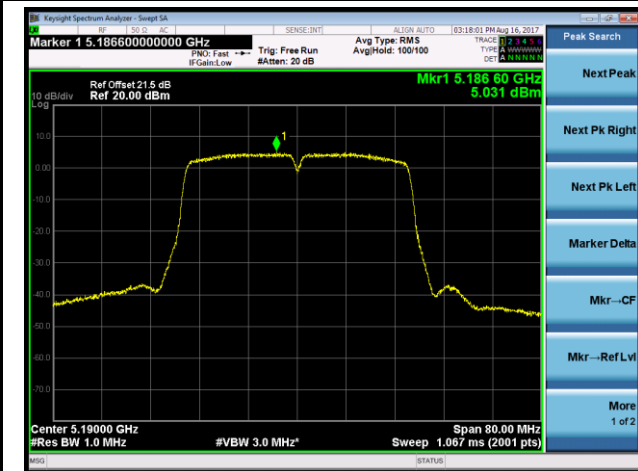

Channel 36 (5180MHz)

Channel 44 (5220MHz)

Channel 48 (5240MHz)

Channel 149 (5745MHz)

Channel 157 (5785MHz)

Channel 165 (5825MHz)

802.11ac-VHT40 Power Spectral Density - A Ant 0 / Ant 0 + 1 + 2 + 3 (CDD Mode)

Channel 38 (5190MHz)

Channel 46 (5230MHz)

Channel 151 (5755MHz)

Channel 159 (5795MHz)

802.11ac-VHT80 Power Spectral Density - Ant 0 / Ant 0 + 1 + 2 + 3 (CDD Mode)

Channel 42 (5210MHz)

Channel 155 (5775MHz)

802.11ac-VHT80+80 Power Spectral Density - Ant 0 / Ant 0 + 1 (Ant 0 + 1 + 2 + 3) (CDD Mode)