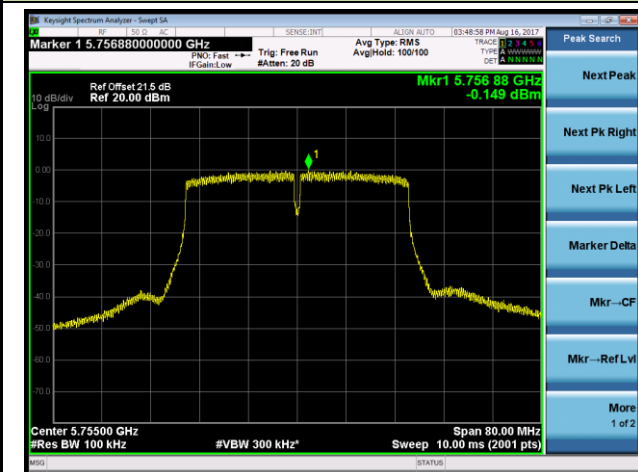

802.11n-HT40 Power Spectral Density - Ant 0 / Ant 0 + 1 + 2 + 3 (CDD Mode)

Channel 38 (5190MHz)

Channel 46 (5230MHz)

Channel 151 (5755MHz)

Channel 159 (5795MHz)

802.11ac-VHT20 Power Spectral Density - Ant 0 / Ant 0 + 1 + 2 + 3 (CDD Mode)

Channel 36 (5180MHz)

Channel 44 (5220MHz)

Channel 48 (5240MHz)

Channel 149 (5745MHz)

Channel 157 (5785MHz)

Channel 165 (5825MHz)

802.11ac-VHT40 Power Spectral Density - A Ant 0 / Ant 0 + 1 + 2 + 3 (CDD Mode)