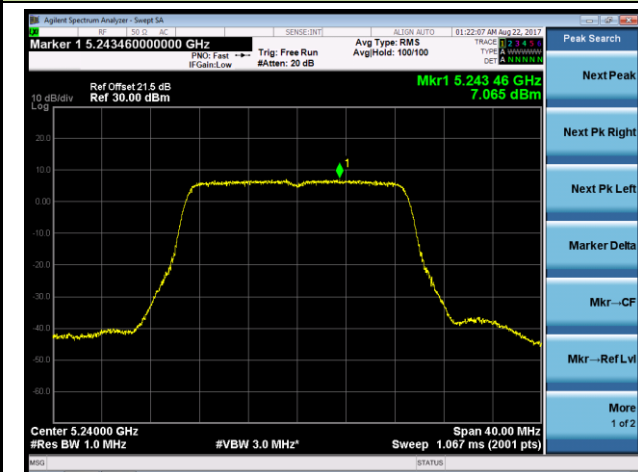

802.11n-HT40 Power Spectral Density - Ant 0 / Ant 0 + 1 + 2 + 3 (CDD Mode)

Channel 38 (5190MHz)

Channel 46 (5230MHz)

Channel 151 (5755MHz)

Channel 159 (5795MHz)

802.11ac-VHT20 Power Spectral Density - Ant 0 / Ant 0 + 1 + 2 + 3 (CDD Mode)

Channel 36 (5180MHz)

Channel 44 (5220MHz)

Channel 48 (5240MHz)

Channel 149 (5745MHz)

Channel 157 (5785MHz)

Channel 165 (5825MHz)

802.11ac-VHT40 Power Spectral Density - A Ant 0 / Ant 0 + 1 + 2 + 3 (CDD Mode)