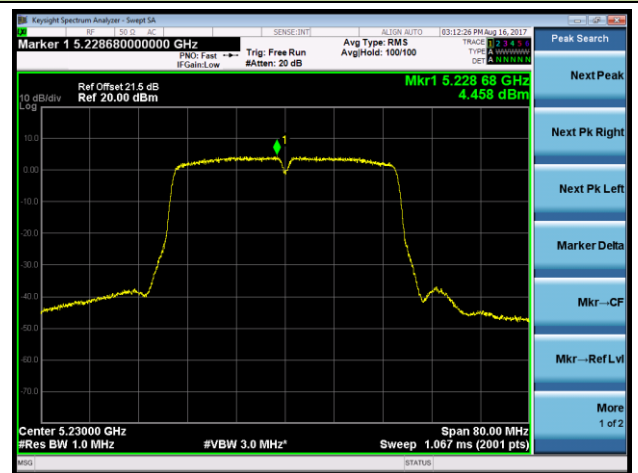

802.11n-HT40 Power Spectral Density - Ant 0 / Ant 0 + 1 + 2 + 3 (CDD Mode)

Channel 38 (5190MHz)

Channel 46 (5230MHz)

Channel 151 (5755MHz)

Channel 159 (5795MHz)

802.11ac-VHT20 Power Spectral Density - Ant 0 / Ant 0 + 1 + 2 + 3 (CDD Mode)