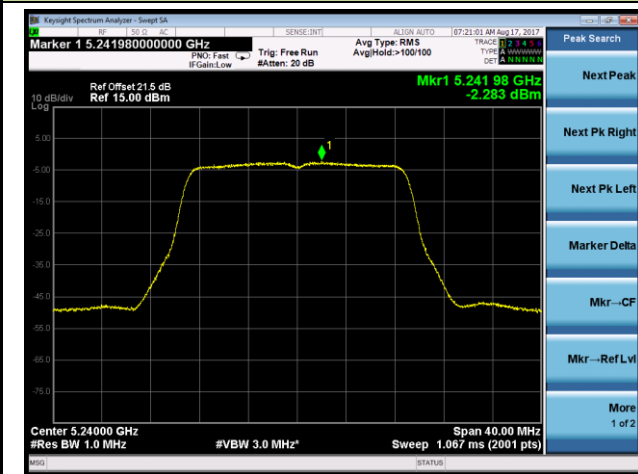

Channel 48 (5240MHz)