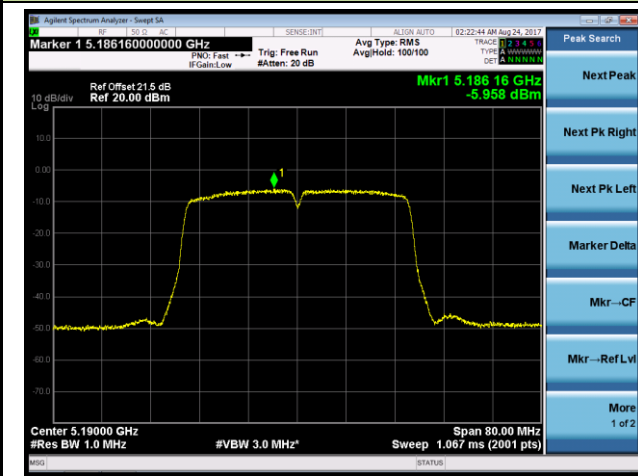

Channel 149 (5745MHz)

Channel 157 (5785MHz)

Channel 165 (5825MHz)

802.11ac-VHT40 Power Spectral Density - Ant 2 / Ant 0 + 1 + 2 + 3 (CDD Mode)

Channel 38 (5190MHz)

Channel 46 (5230MHz)

Channel 151 (5755MHz)

Channel 159 (5795MHz)

802.11ac-VHT80 Power Spectral Density - Ant 2 / Ant 0 + 1 + 2 + 3 (CDD Mode)

Channel 42 (5210MHz)

Channel 155 (5775MHz)

802.11ac-VHT80+80 Power Spectral Density - Ant 2 / Ant 2 + 3 (Ant 0 + 1 + 2 + 3) (CDD Mode)