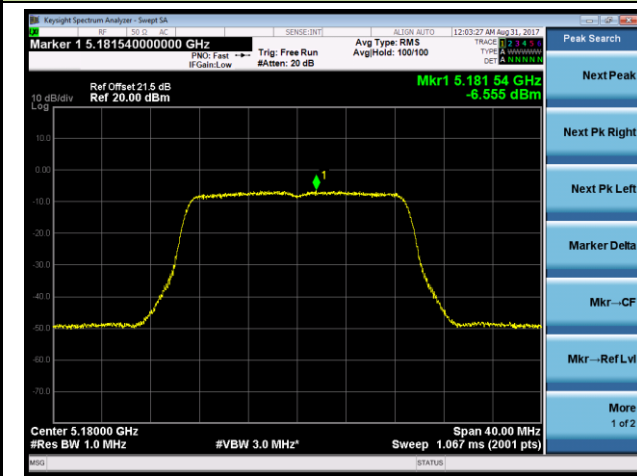

Channel 46 (5230MHz)

Channel 151 (5755MHz)

Channel 159 (5795MHz)

802.11ac-VHT80 Power Spectral Density - Ant 3 / Ant 0 + 1 + 2 + 3 (CDD Mode)

Channel 42 (5210MHz)

Channel 155 (5775MHz)

802.11ac-VHT80+80 Power Spectral Density - Ant 3 / Ant 2 + 3 (CDD Mode)

Channel 42 (5210MHz)

Channel 155 (5775MHz)

802.11n-HT20 Power Spectral Density - Ant 0 / Ant 0 + 1 + 2 + 3 (Beam-Forming Mode)

Channel 36 (5180MHz)

Channel 44 (5220MHz)

Channel 48 (5240MHz)

Channel 149 (5745MHz)

Channel 157 (5785MHz)

Channel 165 (5825MHz)

802.11n-HT40 Power Spectral Density - Ant 0 / Ant 0 + 1 + 2 + 3 (Beam-Forming Mode)

Channel 38 (5190MHz)

Channel 46 (5230MHz)

Channel 151 (5755MHz)

Channel 159 (5795MHz)