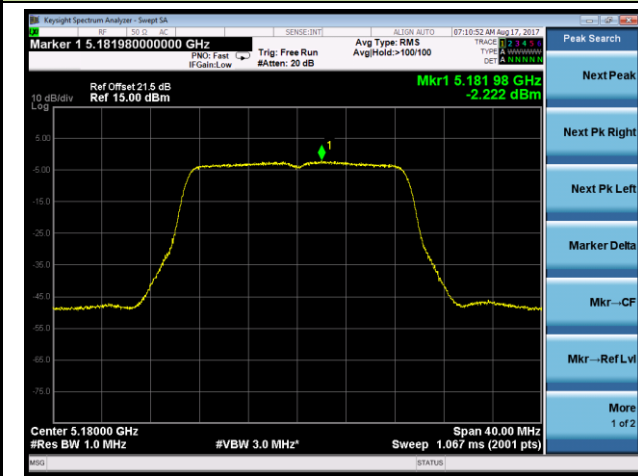

802.11ac-VHT20 Power Spectral Density - Ant 3 / Ant 0 + 1 + 2 + 3 (CDD Mode)

Channel 36 (5180MHz)