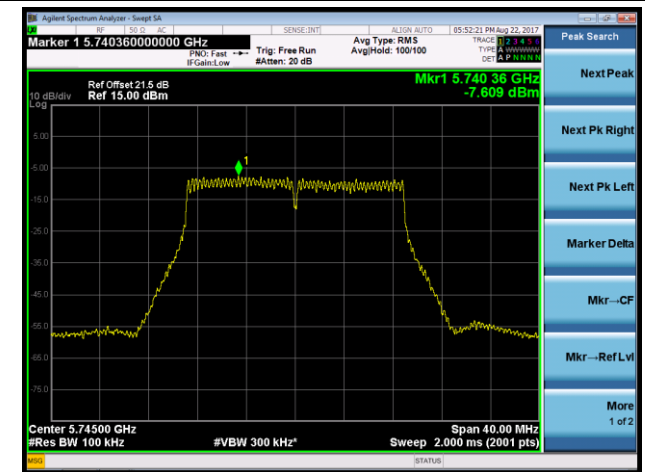

Channel 38 (5190MHz)

Channel 46 (5230MHz)

Channel 151 (5755MHz)

Channel 159 (5795MHz)

802.11ac-VHT20 Power Spectral Density - Ant 2 / Ant 0 + 1 + 2 + 3 (CDD Mode)

Channel 36 (5180MHz)

Channel 44 (5220MHz)

Channel 48 (5240MHz)

Channel 149 (5745MHz)

Channel 157 (5785MHz)

Channel 165 (5825MHz)

802.11ac-VHT40 Power Spectral Density - Ant 2 / Ant 0 + 1 + 2 + 3 (CDD Mode)

Channel 38 (5190MHz)

Channel 46 (5230MHz)

Channel 151 (5755MHz)