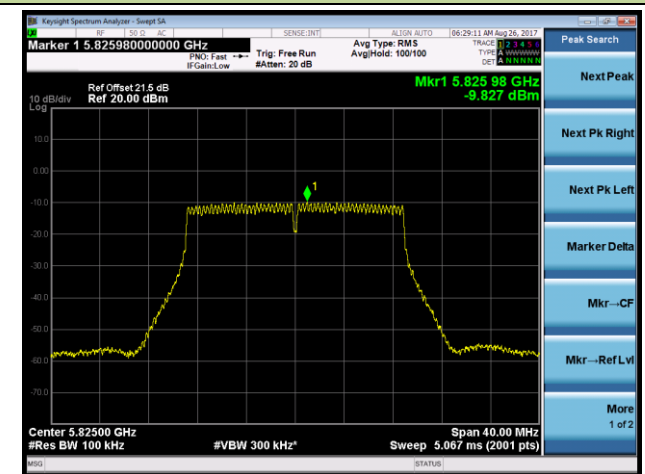

Channel 46 (5230MHz)

Channel 151 (5755MHz)

Channel 159 (5795MHz)

802.11ac-VHT80 Power Spectral Density - Ant 3 / Ant 0 + 1 + 2 + 3 (CDD Mode)

Channel 42 (5210MHz)

Channel 155 (5775MHz)

802.11ac-VHT80+80 Power Spectral Density - Ant 3 / Ant 2 + 3 (CDD Mode)

Channel 42 (5210MHz)

Channel 155 (5775MHz)

802.11n-HT20 Power Spectral Density - Ant 0 / Ant 0 + 1 + 2 + 3 (Beam-Forming Mode)

Channel 36 (5180MHz)

Channel 44 (5220MHz)

Channel 48 (5240MHz)

Channel 149 (5745MHz)

Channel 157 (5785MHz)

Channel 165 (5825MHz)

802.11n-HT40 Power Spectral Density - Ant 0 / Ant 0 + 1 + 2 + 3 (Beam-Forming Mode)

Channel 38 (5190MHz)

Channel 46 (5230MHz)

Channel 151 (5755MHz)

Channel 159 (5795MHz)