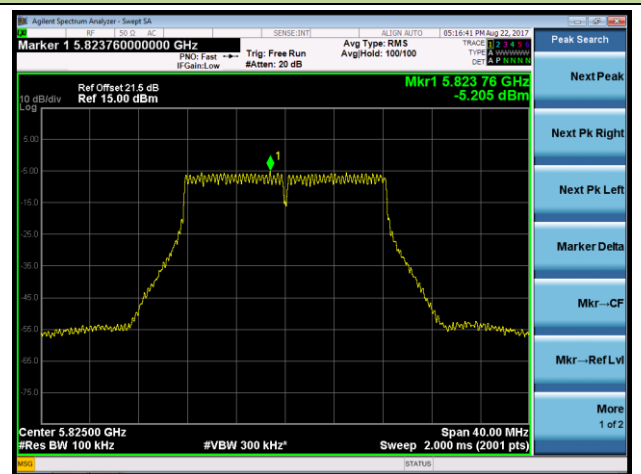

Channel 165 (5825MHz)