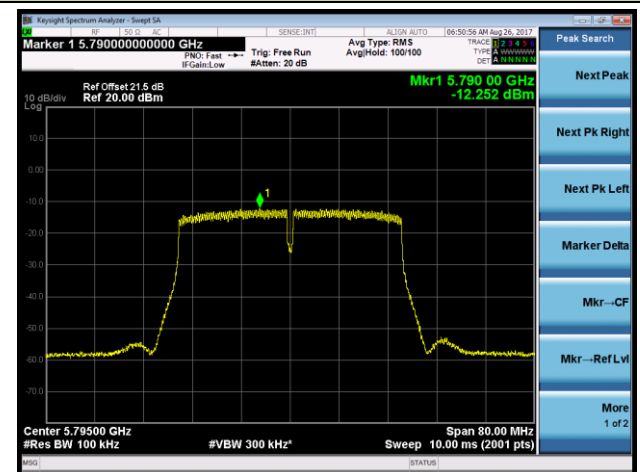

Channel 157 (5785MHz)

Channel 165 (5825MHz)

802.11n-HT40 Power Spectral Density - Ant 0 / Ant 0 + 1 + 2 + 3 (Beam-Forming Mode)

Channel 38 (5190MHz)

Channel 46 (5230MHz)

Channel 151 (5755MHz)

Channel 159 (5795MHz)

802.11ac-VHT20 Power Spectral Density - Ant 0 / Ant 0 + 1 + 2 + 3 (Beam-Forming Mode)

Channel 36 (5180MHz)

Channel 44 (5220MHz)

Channel 48 (5240MHz)

Channel 149 (5745MHz)

Channel 157 (5785MHz)

Channel 165 (5825MHz)