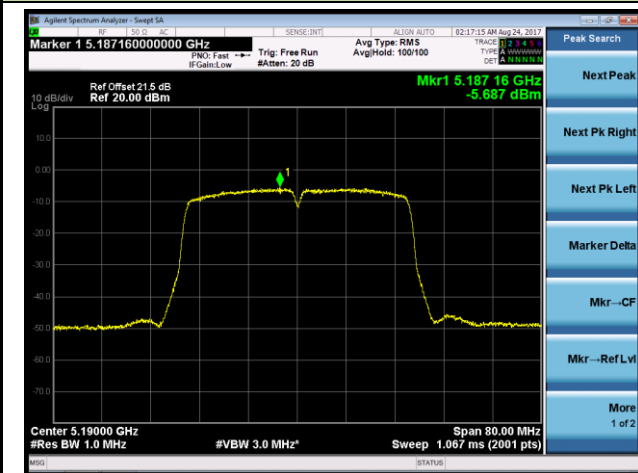

802.11n-HT20 Power Spectral Density - Ant 2 / Ant 0 + 1 + 2 + 3 (CDD Mode)

Channel 36 (5180MHz)

Channel 44 (5220MHz)

Channel 48 (5240MHz)

Channel 149 (5745MHz)

Channel 157 (5785MHz)

Channel 165 (5825MHz)

802.11n-HT40 Power Spectral Density - Ant 2 / Ant 0 + 1 + 2 + 3 (CDD Mode)

Channel 38 (5190MHz)

Channel 46 (5230MHz)

Channel 151 (5755MHz)

Channel 159 (5795MHz)

802.11ac-VHT20 Power Spectral Density - Ant 2 / Ant 0 + 1 + 2 + 3 (CDD Mode)

Channel 36 (5180MHz)

Channel 44 (5220MHz)

Channel 48 (5240MHz)