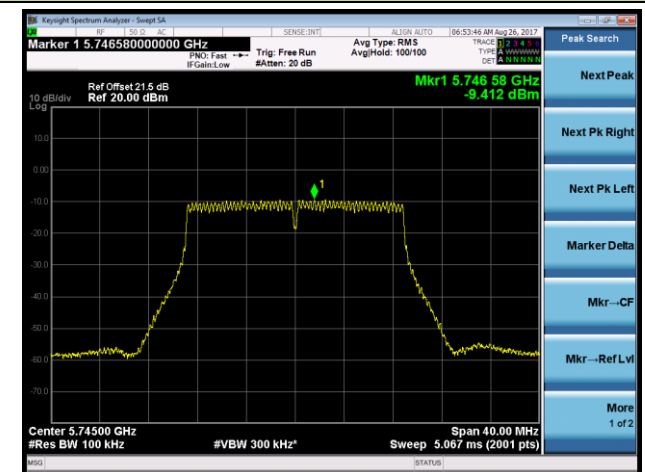

Channel 157 (5785MHz)

Channel 165 (5825MHz)

802.11n-HT40 Power Spectral Density - Ant 0 / Ant 0 + 1 + 2 + 3 (Beam-Forming Mode)

Channel 38 (5190MHz)

Channel 46 (5230MHz)

Channel 151 (5755MHz)

Channel 159 (5795MHz)

802.11ac-VHT20 Power Spectral Density - Ant 0 / Ant 0 + 1 + 2 + 3 (Beam-Forming Mode)

Channel 36 (5180MHz)

Channel 44 (5220MHz)

Channel 48 (5240MHz)

Channel 149 (5745MHz)

Channel 157 (5785MHz)

Channel 165 (5825MHz)