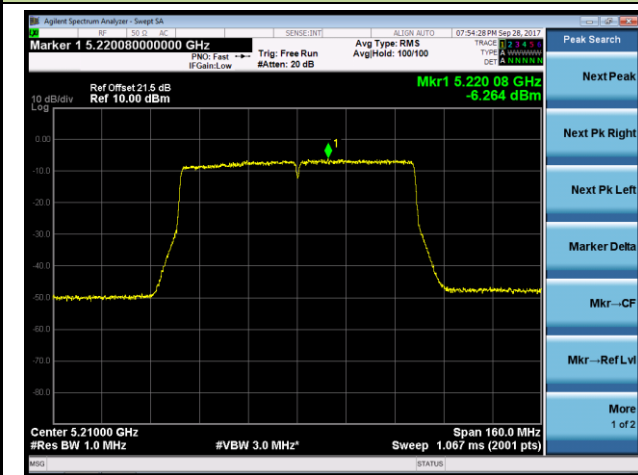

Channel 159 (5795MHz)

802.11ac-VHT80 Power Spectral Density - Ant 2 / Ant 0 + 1 + 2 + 3 (CDD Mode)

Channel 42 (5210MHz)

Channel 155 (5775MHz)

802.11ac-VHT80+80 Power Spectral Density - Ant 2 / Ant 2 + 3 (Ant 0 + 1 + 2 + 3) (CDD Mode)

Channel 42 (5210MHz)

Channel 155 (5775MHz)

802.11a Power Spectral Density - Ant 3 / Ant 0 + 1 + 2 + 3 (CDD Mode)

Channel 36 (5180MHz)

Channel 44 (5220MHz)

Channel 48 (5240MHz)

Channel 149 (5745MHz)

Channel 157 (5785MHz)