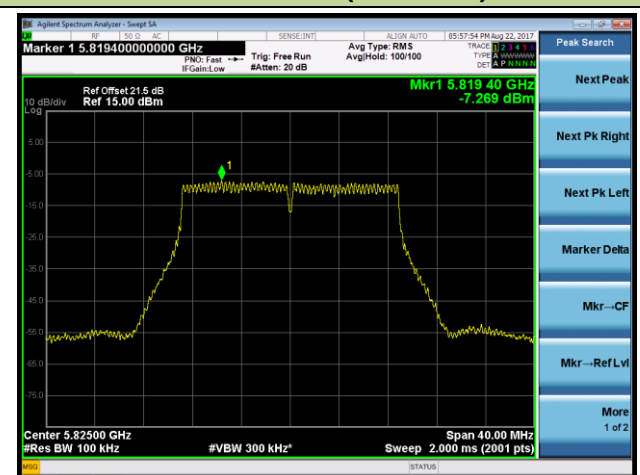

Channel 36 (5180MHz)

Channel 44 (5220MHz)

Channel 48 (5240MHz)

Channel 149 (5745MHz)

Channel 157 (5785MHz)

Channel 165 (5825MHz)

802.11ac-VHT40 Power Spectral Density - Ant 3 / Ant 0 + 1 + 2 + 3 (CDD Mode)

Channel 38 (5190MHz)

Channel 46 (5230MHz)

Channel 151 (5755MHz)

Channel 159 (5795MHz)

802.11ac-VHT80 Power Spectral Density - Ant 3 / Ant 0 + 1 + 2 + 3 (CDD Mode)

Channel 42 (5210MHz)

Channel 155 (5775MHz)

802.11ac-VHT80+80 Power Spectral Density - Ant 3 / Ant 2 + 3 (CDD Mode)