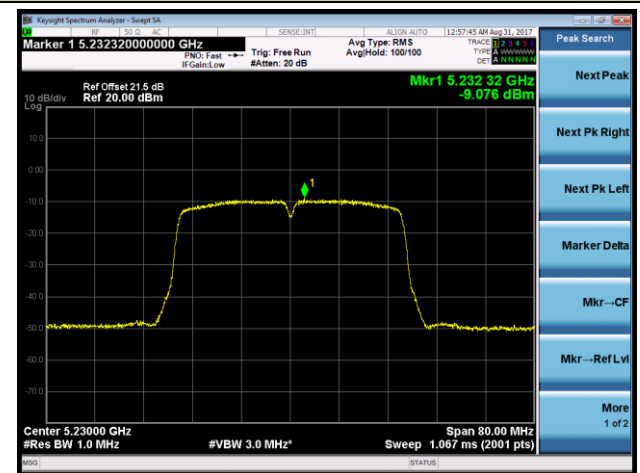

Channel 157 (5785MHz)

Channel 165 (5825MHz)

802.11n-HT40 Power Spectral Density - Ant 0 / Ant 0 + 1 + 2 + 3 (Beam-Forming Mode)

Channel 38 (5190MHz)

Channel 46 (5230MHz)

Channel 151 (5755MHz)

Channel 159 (5795MHz)

802.11ac-VHT20 Power Spectral Density - Ant 0 / Ant 0 + 1 + 2 + 3 (Beam-Forming Mode)

Channel 36 (5180MHz)

Channel 44 (5220MHz)

Channel 48 (5240MHz)

Channel 149 (5745MHz)

Channel 157 (5785MHz)

Channel 165 (5825MHz)