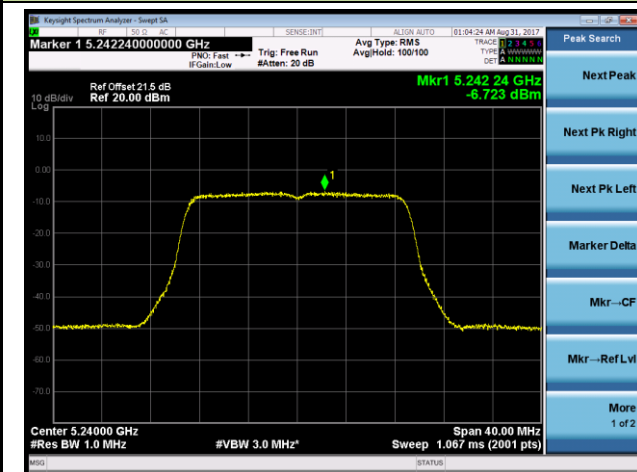

802.11ac-VHT20 Power Spectral Density - Ant 0 / Ant 0 + 1 + 2 + 3 (Beam-Forming Mode)

Channel 36 (5180MHz)

Channel 44 (5220MHz)

Channel 48 (5240MHz)

Channel 149 (5745MHz)

Channel 157 (5785MHz)

Channel 165 (5825MHz)