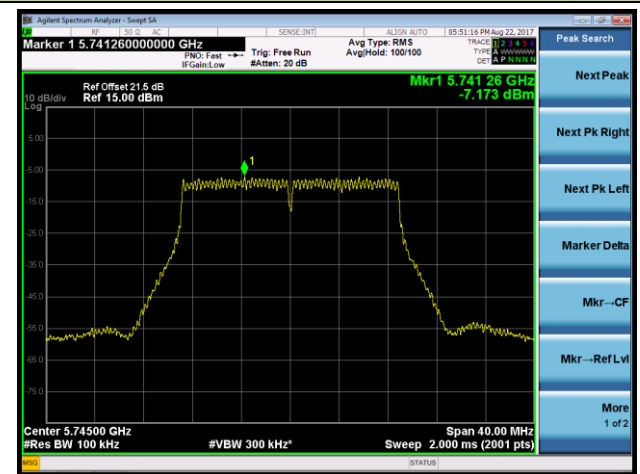

Channel 36 (5180MHz)

Channel 44 (5220MHz)

Channel 48 (5240MHz)

Channel 149 (5745MHz)

Channel 157 (5785MHz)

Channel 165 (5825MHz)

802.11ac-VHT40 Power Spectral Density - Ant 3 / Ant 0 + 1 + 2 + 3 (CDD Mode)

Channel 38 (5190MHz)