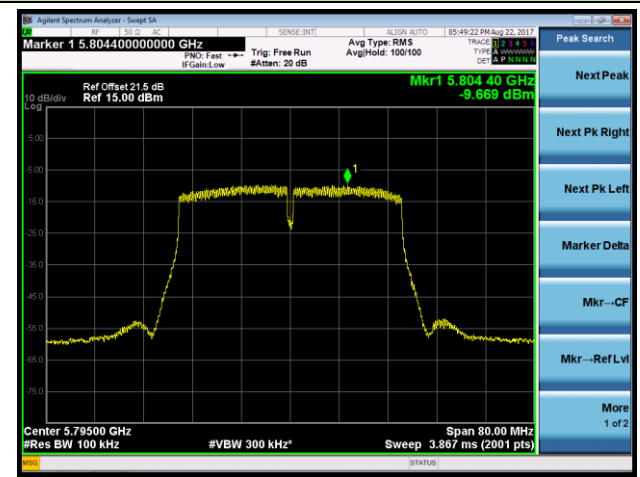

802.11n-HT40 Power Spectral Density - Ant 3 / Ant 0 + 1 + 2 + 3 (CDD Mode)

Channel 38 (5190MHz)

Channel 46 (5230MHz)

Channel 151 (5755MHz)

Channel 159 (5795MHz)

802.11ac-VHT20 Power Spectral Density - Ant 3 / Ant 0 + 1 + 2 + 3 (CDD Mode)