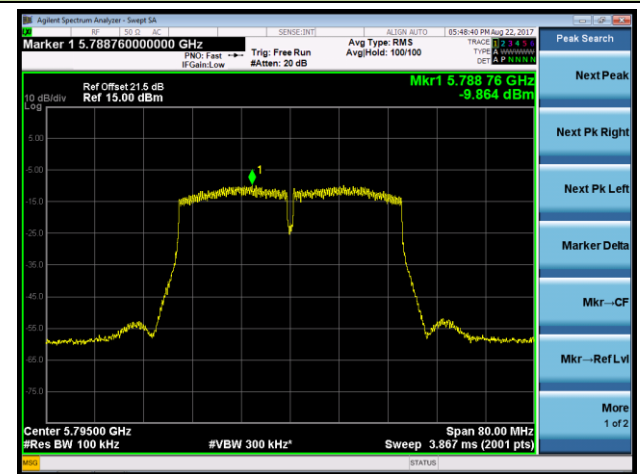

Channel 38 (5190MHz)

Channel 46 (5230MHz)

Channel 151 (5755MHz)

Channel 159 (5795MHz)

802.11ac-VHT20 Power Spectral Density - Ant 2 / Ant 0 + 1 + 2 + 3 (CDD Mode)

Channel 36 (5180MHz)

Channel 44 (5220MHz)

Channel 48 (5240MHz)