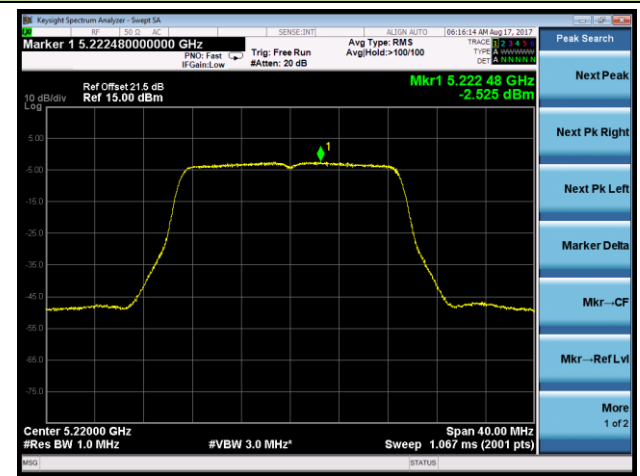

Channel 165 (5825MHz)

802.11n-HT20 Power Spectral Density - Ant 3 / Ant 0 + 1 + 2 + 3 (CDD Mode)

Channel 36 (5180MHz)

Channel 44 (5220MHz)

Channel 48 (5240MHz)

Channel 149 (5745MHz)

Channel 157 (5785MHz)

Channel 165 (5825MHz)

802.11n-HT40 Power Spectral Density - Ant 3 / Ant 0 + 1 + 2 + 3 (CDD Mode)

Channel 38 (5190MHz)

Channel 46 (5230MHz)

Channel 151 (5755MHz)

Channel 159 (5795MHz)

802.11ac-VHT20 Power Spectral Density - Ant 3 / Ant 0 + 1 + 2 + 3 (CDD Mode)