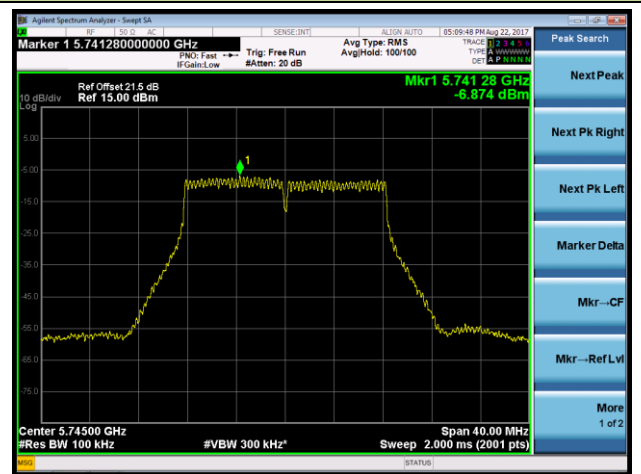

Channel 42 (5210MHz)

Channel 155 (5775MHz)

802.11a Power Spectral Density - Ant 3 / Ant 0 + 1 + 2 + 3 (CDD Mode)

Channel 36 (5180MHz)

Channel 44 (5220MHz)

Channel 48 (5240MHz)

Channel 149 (5745MHz)

Channel 157 (5785MHz)