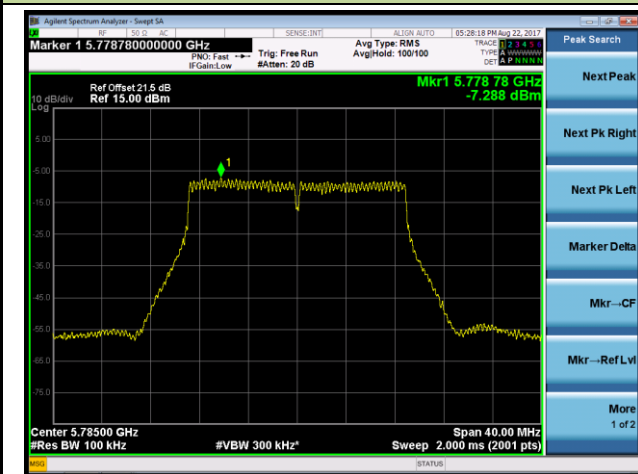

802.11n-HT20 Power Spectral Density - Ant 2 / Ant 0 + 1 + 2 + 3 (CDD Mode)

Channel 36 (5180MHz)

Channel 44 (5220MHz)

Channel 48 (5240MHz)

Channel 149 (5745MHz)

Channel 157 (5785MHz)

Channel 165 (5825MHz)

802.11n-HT40 Power Spectral Density - Ant 2 / Ant 0 + 1 + 2 + 3 (CDD Mode)

Channel 38 (5190MHz)

Channel 46 (5230MHz)

Channel 151 (5755MHz)

Channel 159 (5795MHz)

802.11ac-VHT20 Power Spectral Density - Ant 2 / Ant 0 + 1 + 2 + 3 (CDD Mode)

Channel 36 (5180MHz)

Channel 44 (5220MHz)

Channel 48 (5240MHz)