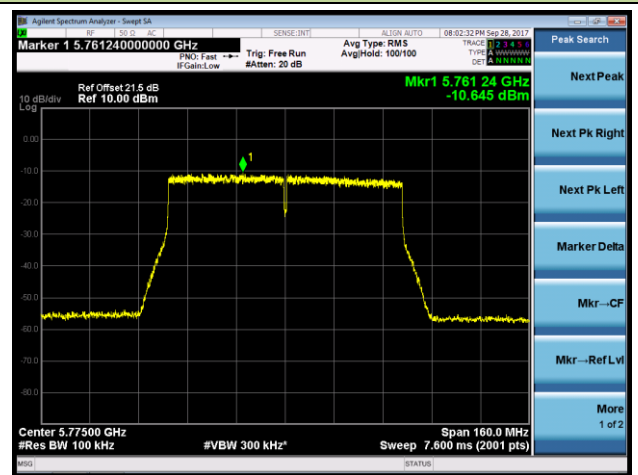

Channel 159 (5795MHz)

802.11ac-VHT80 Power Spectral Density - Ant 2 / Ant 0 + 1 + 2 + 3 (CDD Mode)

Channel 42 (5210MHz)

Channel 155 (5775MHz)

802.11ac-VHT80+80 Power Spectral Density - Ant 2 / Ant 2 + 3 (Ant 0 + 1 + 2 + 3) (CDD Mode)

Channel 42 (5210MHz)

Channel 155 (5775MHz)

802.11a Power Spectral Density - Ant 3 / Ant 0 + 1 + 2 + 3 (CDD Mode)

Channel 36 (5180MHz)

Channel 44 (5220MHz)

Channel 48 (5240MHz)

Channel 149 (5745MHz)

Channel 157 (5785MHz)