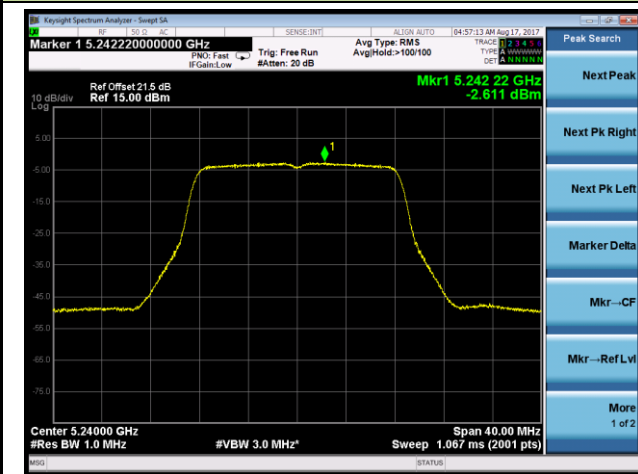

Channel 42 (5210MHz)

Channel 155 (5775MHz)

802.11a Power Spectral Density - Ant 3 / Ant 0 + 1 + 2 + 3 (CDD Mode)

Channel 36 (5180MHz)

Channel 44 (5220MHz)

Channel 48 (5240MHz)

Channel 149 (5745MHz)

Channel 157 (5785MHz)