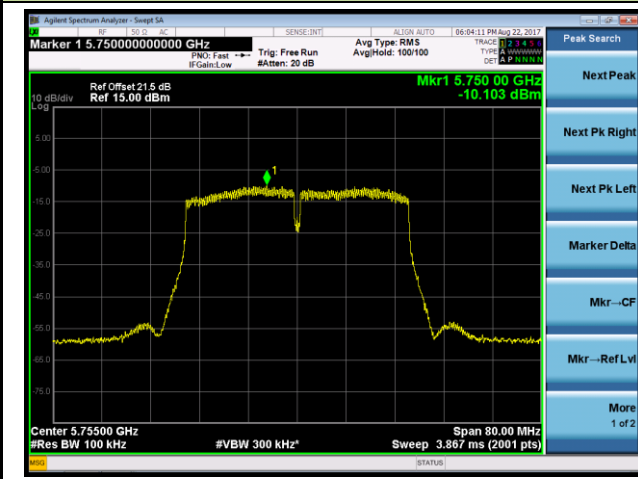

Channel 149 (5745MHz)

Channel 157 (5785MHz)

Channel 165 (5825MHz)

802.11ac-VHT40 Power Spectral Density - Ant 2 / Ant 0 + 1 + 2 + 3 (CDD Mode)

Channel 38 (5190MHz)

Channel 46 (5230MHz)

Channel 151 (5755MHz)

Channel 159 (5795MHz)

802.11ac-VHT80 Power Spectral Density - Ant 2 / Ant 0 + 1 + 2 + 3 (CDD Mode)

Channel 42 (5210MHz)

Channel 155 (5775MHz)

802.11ac-VHT80+80 Power Spectral Density - Ant 2 / Ant 2 + 3 (Ant 0 + 1 + 2 + 3) (CDD Mode)