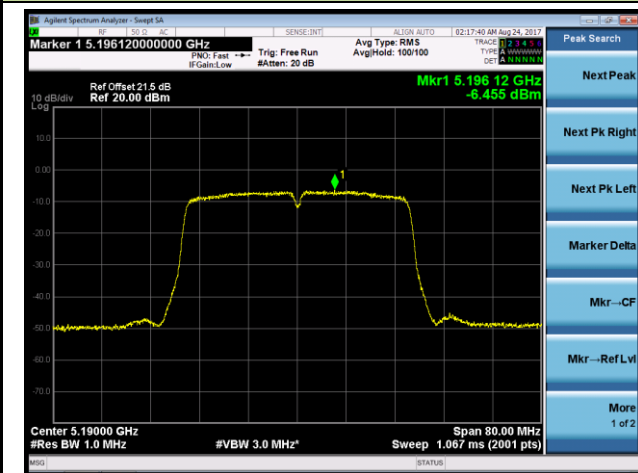

Channel 165 (5825MHz)

802.11n-HT20 Power Spectral Density - Ant 3 / Ant 0 + 1 + 2 + 3 (CDD Mode)

Channel 36 (5180MHz)

Channel 44 (5220MHz)

Channel 48 (5240MHz)

Channel 149 (5745MHz)

Channel 157 (5785MHz)

Channel 165 (5825MHz)

802.11n-HT40 Power Spectral Density - Ant 3 / Ant 0 + 1 + 2 + 3 (CDD Mode)

Channel 38 (5190MHz)

Channel 46 (5230MHz)

Channel 151 (5755MHz)

Channel 159 (5795MHz)

802.11ac-VHT20 Power Spectral Density - Ant 3 / Ant 0 + 1 + 2 + 3 (CDD Mode)