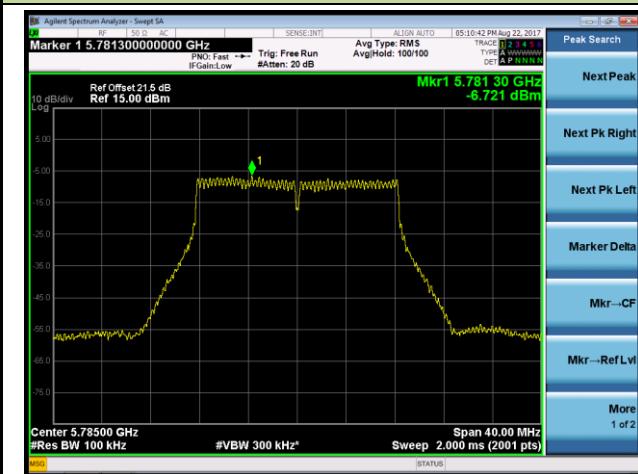

Channel 42 (5210MHz)

Channel 155 (5775MHz)

802.11a Power Spectral Density - Ant 3 / Ant 0 + 1 + 2 + 3 (CDD Mode)

Channel 36 (5180MHz)

Channel 44 (5220MHz)

Channel 48 (5240MHz)

Channel 149 (5745MHz)

Channel 157 (5785MHz)