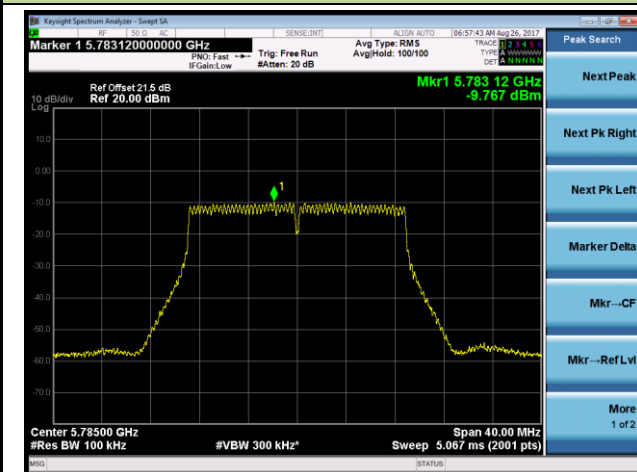

Channel 157 (5785MHz)

Channel 165 (5825MHz)

802.11n-HT40 Power Spectral Density - Ant 0 / Ant 0 + 1 + 2 + 3 (Beam-Forming Mode)

Channel 38 (5190MHz)

Channel 46 (5230MHz)

Channel 151 (5755MHz)

Channel 159 (5795MHz)

802.11ac-VHT20 Power Spectral Density - Ant 0 / Ant 0 + 1 + 2 + 3 (Beam-Forming Mode)

Channel 36 (5180MHz)

Channel 44 (5220MHz)

Channel 48 (5240MHz)

Channel 149 (5745MHz)

Channel 157 (5785MHz)

Channel 165 (5825MHz)