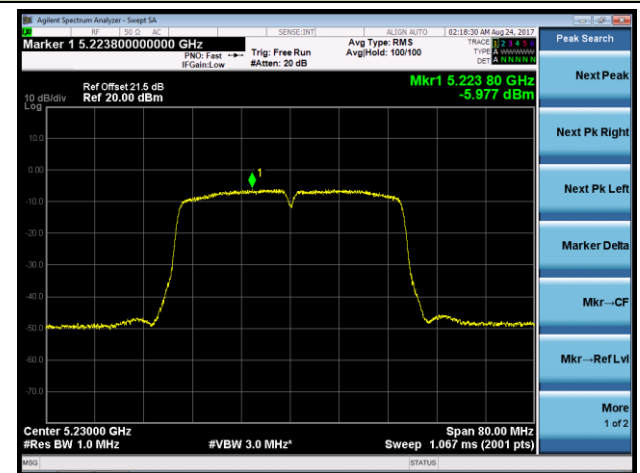

802.11n-HT20 Power Spectral Density - Ant 2 / Ant 0 + 1 + 2 + 3 (CDD Mode)

Channel 36 (5180MHz)

Channel 44 (5220MHz)

Channel 48 (5240MHz)

Channel 149 (5745MHz)

Channel 157 (5785MHz)

Channel 165 (5825MHz)

802.11n-HT40 Power Spectral Density - Ant 2 / Ant 0 + 1 + 2 + 3 (CDD Mode)

Channel 38 (5190MHz)

Channel 46 (5230MHz)

Channel 151 (5755MHz)

Channel 159 (5795MHz)

802.11ac-VHT20 Power Spectral Density - Ant 2 / Ant 0 + 1 + 2 + 3 (CDD Mode)

Channel 36 (5180MHz)

Channel 44 (5220MHz)

Channel 48 (5240MHz)