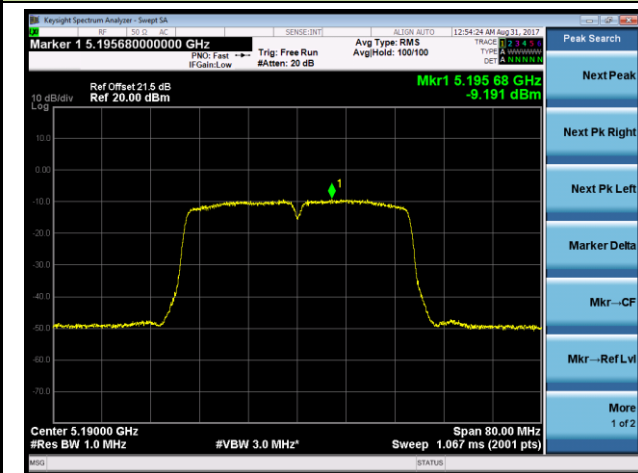

Channel 157 (5785MHz)

Channel 165 (5825MHz)

802.11n-HT40 Power Spectral Density - Ant 0 / Ant 0 + 1 + 2 + 3 (Beam-Forming Mode)

Channel 38 (5190MHz)

Channel 46 (5230MHz)

Channel 151 (5755MHz)

Channel 159 (5795MHz)

802.11ac-VHT20 Power Spectral Density - Ant 0 / Ant 0 + 1 + 2 + 3 (Beam-Forming Mode)

Channel 36 (5180MHz)

Channel 44 (5220MHz)

Channel 48 (5240MHz)

Channel 149 (5745MHz)

Channel 157 (5785MHz)

Channel 165 (5825MHz)