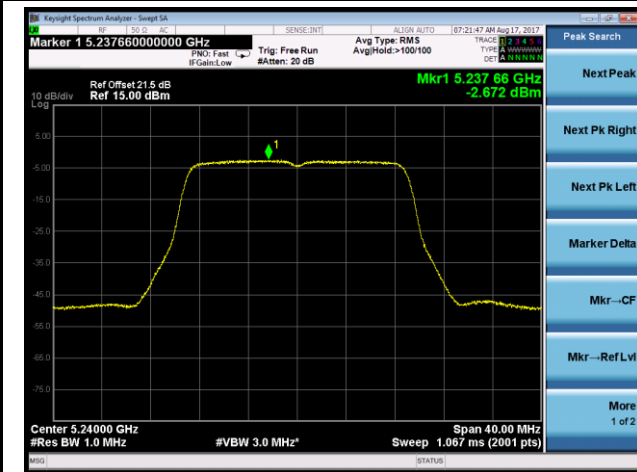

Channel 38 (5190MHz)

Channel 46 (5230MHz)

Channel 151 (5755MHz)

Channel 159 (5795MHz)

802.11ac-VHT20 Power Spectral Density - Ant 2 / Ant 0 + 1 + 2 + 3 (CDD Mode)

Channel 36 (5180MHz)

Channel 44 (5220MHz)

Channel 48 (5240MHz)

Channel 149 (5745MHz)

Channel 157 (5785MHz)

Channel 165 (5825MHz)

802.11ac-VHT40 Power Spectral Density - Ant 2 / Ant 0 + 1 + 2 + 3 (CDD Mode)

Channel 38 (5190MHz)

Channel 46 (5230MHz)

Channel 151 (5755MHz)