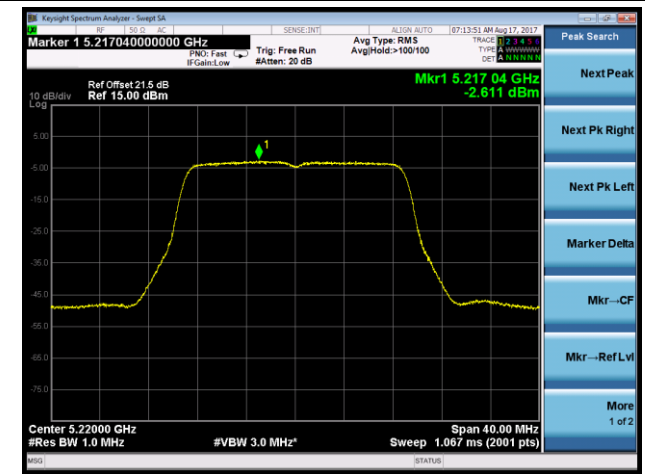

Channel 38 (5190MHz)

Channel 46 (5230MHz)

Channel 151 (5755MHz)

Channel 159 (5795MHz)

802.11ac-VHT20 Power Spectral Density - Ant 2 / Ant 0 + 1 + 2 + 3 (CDD Mode)

Channel 36 (5180MHz)

Channel 44 (5220MHz)

Channel 48 (5240MHz)

Channel 149 (5745MHz)

Channel 157 (5785MHz)

Channel 165 (5825MHz)

802.11ac-VHT40 Power Spectral Density - Ant 2 / Ant 0 + 1 + 2 + 3 (CDD Mode)

Channel 38 (5190MHz)

Channel 46 (5230MHz)

Channel 151 (5755MHz)