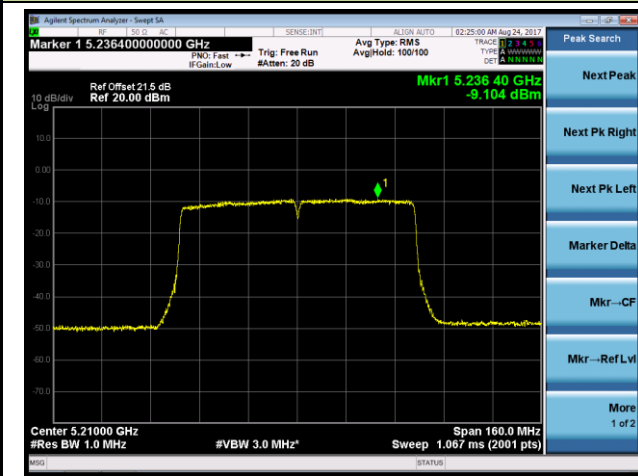

Channel 149 (5745MHz)

Channel 157 (5785MHz)

Channel 165 (5825MHz)

802.11ac-VHT40 Power Spectral Density - Ant 2 / Ant 0 + 1 + 2 + 3 (CDD Mode)

Channel 38 (5190MHz)

Channel 46 (5230MHz)

Channel 151 (5755MHz)

Channel 159 (5795MHz)

802.11ac-VHT80 Power Spectral Density - Ant 2 / Ant 0 + 1 + 2 + 3 (CDD Mode)

Channel 42 (5210MHz)

Channel 155 (5775MHz)

802.11ac-VHT80+80 Power Spectral Density - Ant 2 / Ant 2 + 3 (Ant 0 + 1 + 2 + 3) (CDD Mode)