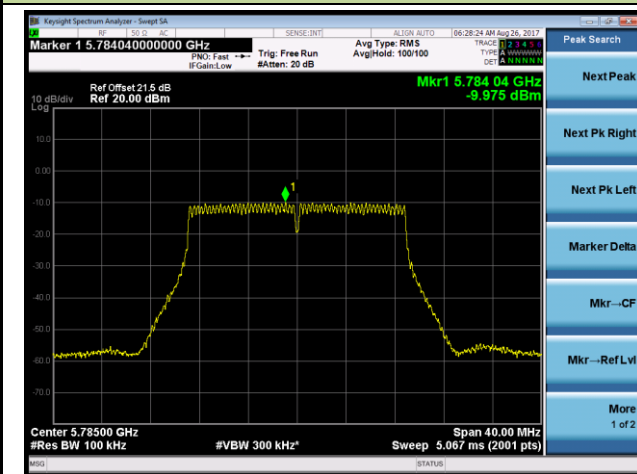

Channel 46 (5230MHz)

Channel 151 (5755MHz)

Channel 159 (5795MHz)

802.11ac-VHT80 Power Spectral Density - Ant 3 / Ant 0 + 1 + 2 + 3 (CDD Mode)

Channel 42 (5210MHz)

Channel 155 (5775MHz)

802.11ac-VHT80+80 Power Spectral Density - Ant 3 / Ant 2 + 3 (CDD Mode)

Channel 42 (5210MHz)

Channel 155 (5775MHz)

802.11n-HT20 Power Spectral Density - Ant 0 / Ant 0 + 1 + 2 + 3 (Beam-Forming Mode)

Channel 36 (5180MHz)

Channel 44 (5220MHz)

Channel 48 (5240MHz)

Channel 149 (5745MHz)

Channel 157 (5785MHz)

Channel 165 (5825MHz)

802.11n-HT40 Power Spectral Density - Ant 0 / Ant 0 + 1 + 2 + 3 (Beam-Forming Mode)

Channel 38 (5190MHz)

Channel 46 (5230MHz)

Channel 151 (5755MHz)

Channel 159 (5795MHz)