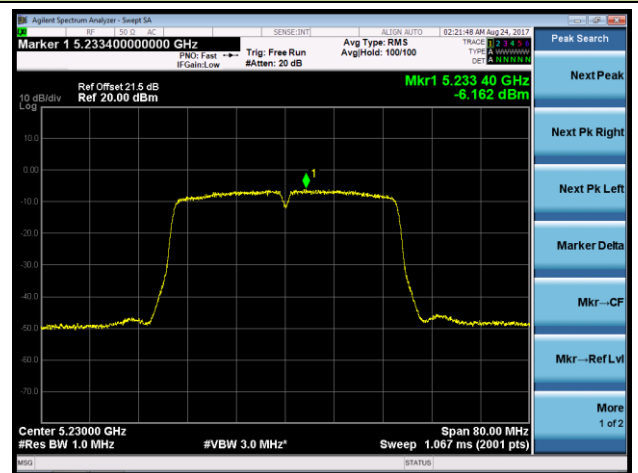

Channel 46 (5230MHz)