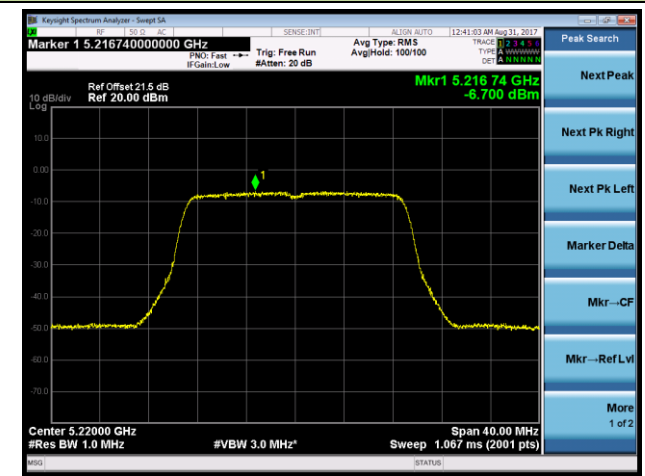

Channel 42 (5210MHz)

Channel 155 (5775MHz)

802.11n-HT20 Power Spectral Density - Ant 0 / Ant 0 + 1 + 2 + 3 (Beam-Forming Mode)

Channel 36 (5180MHz)

Channel 44 (5220MHz)

Channel 48 (5240MHz)

Channel 149 (5745MHz)