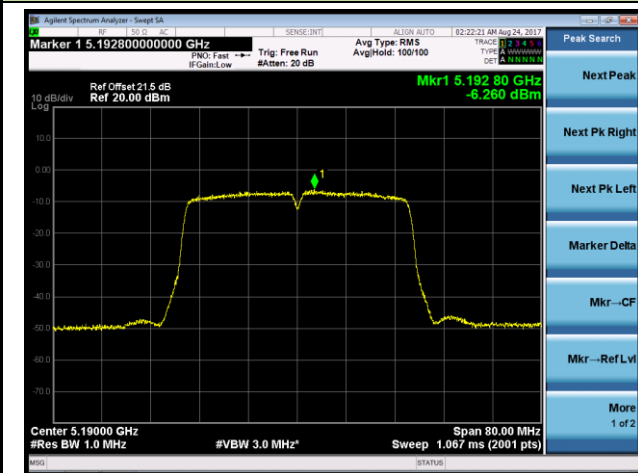

Channel 36 (5180MHz)

Channel 44 (5220MHz)

Channel 48 (5240MHz)

Channel 149 (5745MHz)

Channel 157 (5785MHz)

Channel 165 (5825MHz)

802.11ac-VHT40 Power Spectral Density - Ant 3 / Ant 0 + 1 + 2 + 3 (CDD Mode)

Channel 38 (5190MHz)

Channel 46 (5230MHz)

Channel 151 (5755MHz)

Channel 159 (5795MHz)

802.11ac-VHT80 Power Spectral Density - Ant 3 / Ant 0 + 1 + 2 + 3 (CDD Mode)

Channel 42 (5210MHz)

Channel 155 (5775MHz)

802.11ac-VHT80+80 Power Spectral Density - Ant 3 / Ant 2 + 3 (CDD Mode)