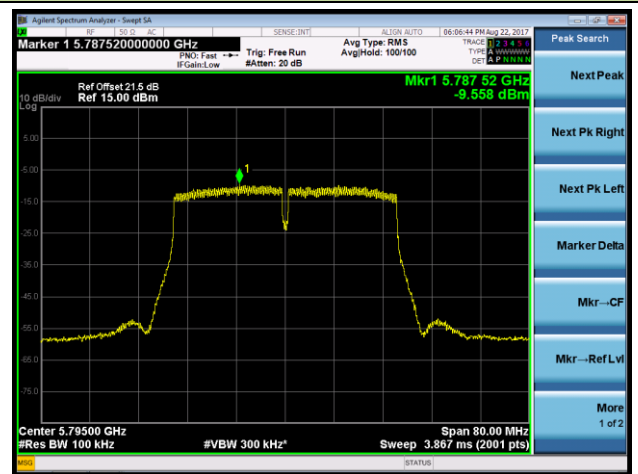

Channel 159 (5795MHz)