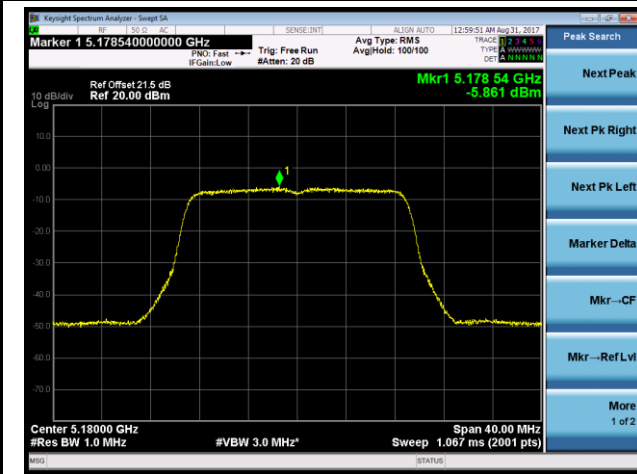

Channel 42 (5210MHz)

Channel 155 (5775MHz)

802.11n-HT20 Power Spectral Density - Ant 0 / Ant 0 + 1 + 2 + 3 (Beam-Forming Mode)

Channel 36 (5180MHz)

Channel 44 (5220MHz)

Channel 48 (5240MHz)

Channel 149 (5745MHz)

Channel 157 (5785MHz)

Channel 165 (5825MHz)

802.11n-HT40 Power Spectral Density - Ant 0 / Ant 0 + 1 + 2 + 3 (Beam-Forming Mode)

Channel 38 (5190MHz)

Channel 46 (5230MHz)

Channel 151 (5755MHz)

Channel 159 (5795MHz)

802.11ac-VHT20 Power Spectral Density - Ant 0 / Ant 0 + 1 + 2 + 3 (Beam-Forming Mode)

Channel 36 (5180MHz)

Channel 44 (5220MHz)

Channel 48 (5240MHz)

Channel 149 (5745MHz)

Channel 157 (5785MHz)

Channel 165 (5825MHz)