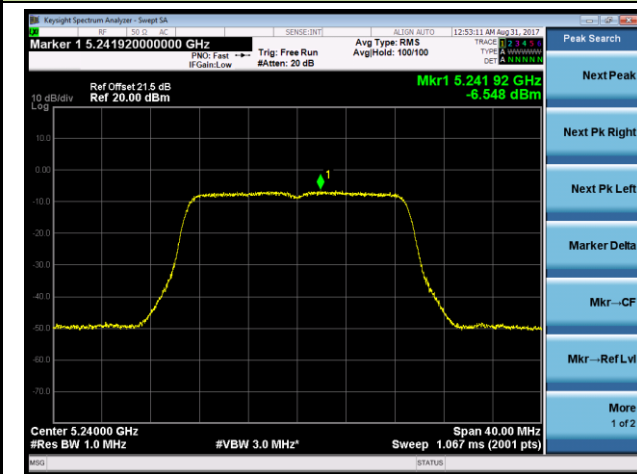

Channel 46 (5230MHz)

Channel 151 (5755MHz)

Channel 159 (5795MHz)

802.11ac-VHT80 Power Spectral Density - Ant 3 / Ant 0 + 1 + 2 + 3 (CDD Mode)

Channel 42 (5210MHz)

Channel 155 (5775MHz)

802.11ac-VHT80+80 Power Spectral Density - Ant 3 / Ant 2 + 3 (CDD Mode)

Channel 42 (5210MHz)

Channel 155 (5775MHz)

802.11n-HT20 Power Spectral Density - Ant 0 / Ant 0 + 1 + 2 + 3 (Beam-Forming Mode)

Channel 36 (5180MHz)

Channel 44 (5220MHz)

Channel 48 (5240MHz)

Channel 149 (5745MHz)