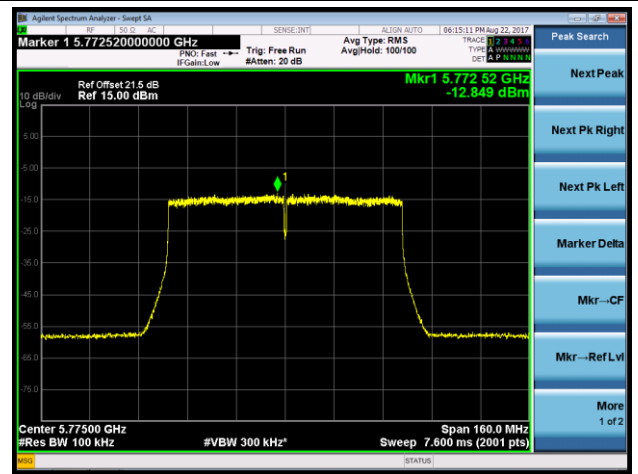

Channel 46 (5230MHz)

Channel 151 (5755MHz)

Channel 159 (5795MHz)

802.11ac-VHT80 Power Spectral Density - Ant 3 / Ant 0 + 1 + 2 + 3 (CDD Mode)

Channel 42 (5210MHz)

Channel 155 (5775MHz)

802.11ac-VHT80+80 Power Spectral Density - Ant 3 / Ant 2 + 3 (CDD Mode)