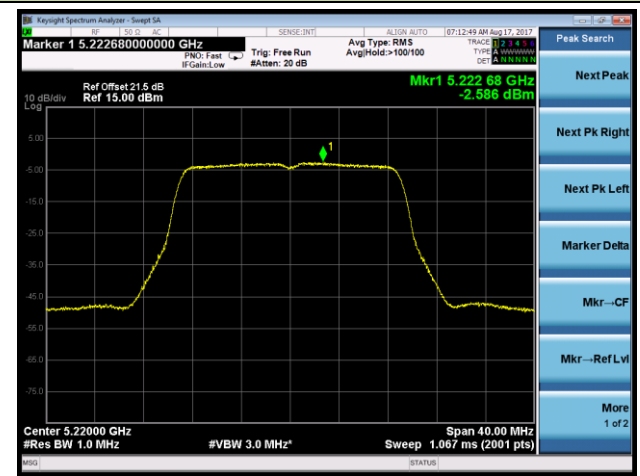

Channel 44 (5220MHz)