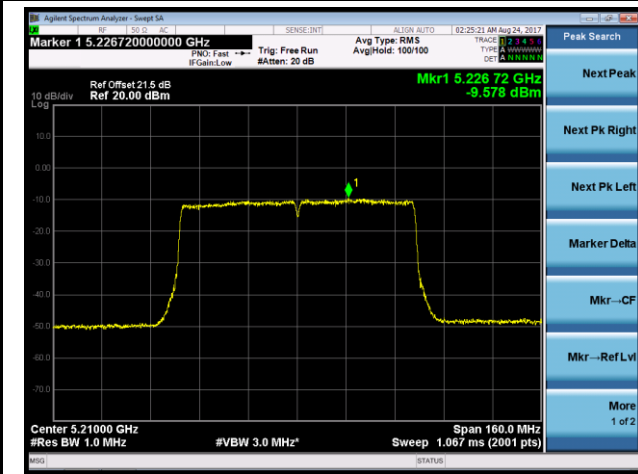

Channel 46 (5230MHz)

Channel 151 (5755MHz)

Channel 159 (5795MHz)

802.11ac-VHT80 Power Spectral Density - Ant 3 / Ant 0 + 1 + 2 + 3 (CDD Mode)

Channel 42 (5210MHz)

Channel 155 (5775MHz)

802.11ac-VHT80+80 Power Spectral Density - Ant 3 / Ant 2 + 3 (CDD Mode)