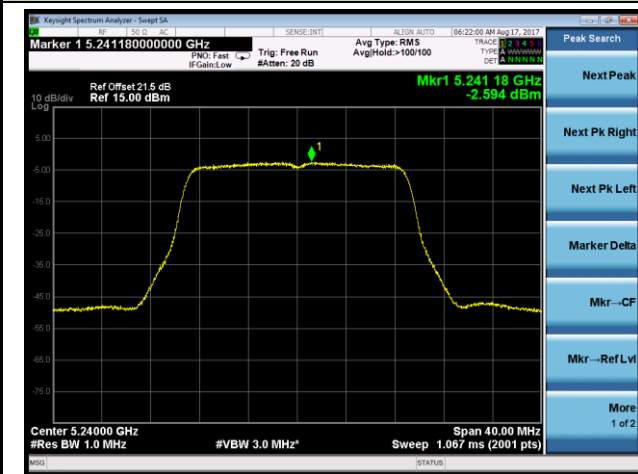

Channel 165 (5825MHz)

802.11n-HT20 Power Spectral Density - Ant 3 / Ant 0 + 1 + 2 + 3 (CDD Mode)

Channel 36 (5180MHz)

Channel 44 (5220MHz)

Channel 48 (5240MHz)

Channel 149 (5745MHz)

Channel 157 (5785MHz)

Channel 165 (5825MHz)

802.11n-HT40 Power Spectral Density - Ant 3 / Ant 0 + 1 + 2 + 3 (CDD Mode)

Channel 38 (5190MHz)

Channel 46 (5230MHz)

Channel 151 (5755MHz)

Channel 159 (5795MHz)

802.11ac-VHT20 Power Spectral Density - Ant 3 / Ant 0 + 1 + 2 + 3 (CDD Mode)