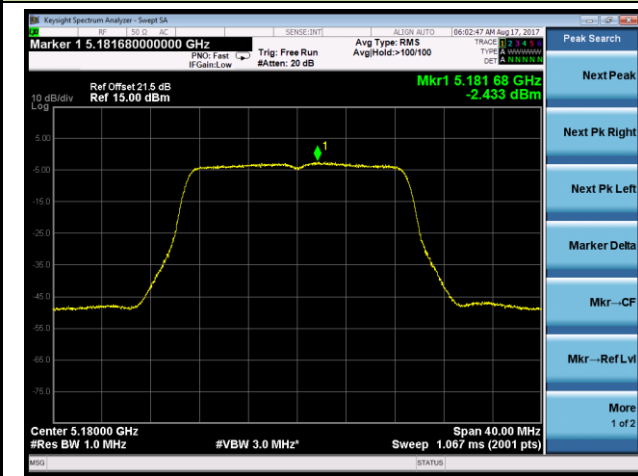

Channel 159 (5795MHz)

802.11ac-VHT80 Power Spectral Density - Ant 2 / Ant 0 + 1 + 2 + 3 (CDD Mode)

Channel 42 (5210MHz)

Channel 155 (5775MHz)

802.11ac-VHT80+80 Power Spectral Density - Ant 2 / Ant 2 + 3 (Ant 0 + 1 + 2 + 3) (CDD Mode)

Channel 42 (5210MHz)

Channel 155 (5775MHz)

802.11a Power Spectral Density - Ant 3 / Ant 0 + 1 + 2 + 3 (CDD Mode)

Channel 36 (5180MHz)

Channel 44 (5220MHz)

Channel 48 (5240MHz)

Channel 149 (5745MHz)

Channel 157 (5785MHz)

Channel 165 (5825MHz)

802.11n-HT20 Power Spectral Density - Ant 3 / Ant 0 + 1 + 2 + 3 (CDD Mode)

Channel 36 (5180MHz)

Channel 44 (5220MHz)

Channel 48 (5240MHz)

Channel 149 (5745MHz)

Channel 157 (5785MHz)

Channel 165 (5825MHz)