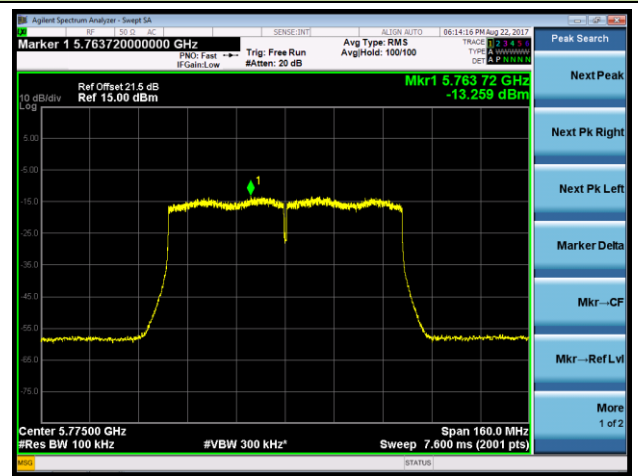

Channel 159 (5795MHz)

802.11ac-VHT80 Power Spectral Density - Ant 2 / Ant 0 + 1 + 2 + 3 (CDD Mode)

Channel 42 (5210MHz)

Channel 155 (5775MHz)

802.11ac-VHT80+80 Power Spectral Density - Ant 2 / Ant 2 + 3 (Ant 0 + 1 + 2 + 3) (CDD Mode)