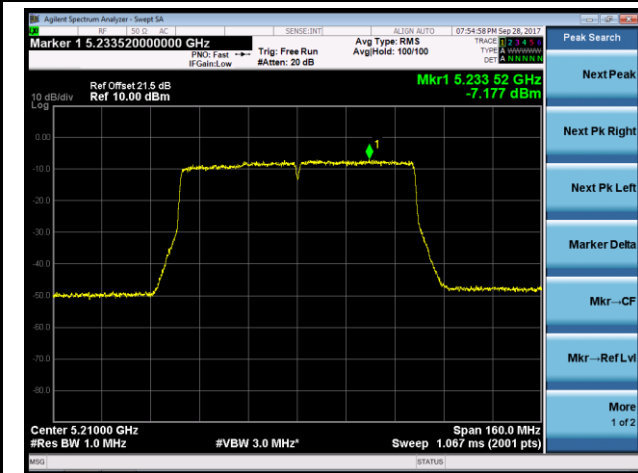

802.11ac-VHT80+80 Power Spectral Density - Ant 3 / Ant 2 + 3 (CDD Mode)

Channel 42 (5210MHz)