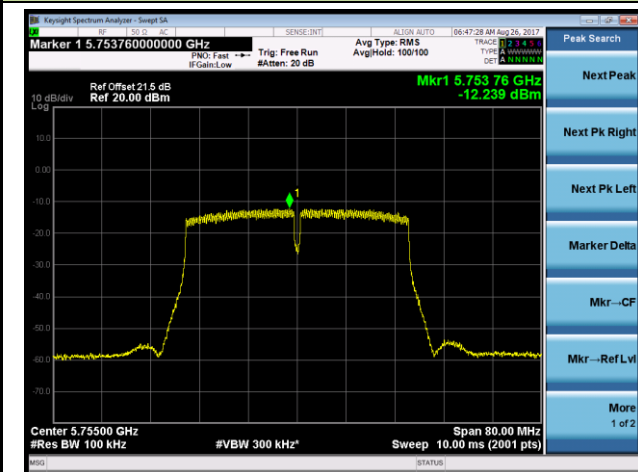

Channel 42 (5210MHz)

Channel 155 (5775MHz)

802.11n-HT20 Power Spectral Density - Ant 0 / Ant 0 + 1 + 2 + 3 (Beam-Forming Mode)

Channel 36 (5180MHz)

Channel 44 (5220MHz)

Channel 48 (5240MHz)

Channel 149 (5745MHz)

Channel 157 (5785MHz)

Channel 165 (5825MHz)

802.11n-HT40 Power Spectral Density - Ant 0 / Ant 0 + 1 + 2 + 3 (Beam-Forming Mode)

Channel 38 (5190MHz)

Channel 46 (5230MHz)

Channel 151 (5755MHz)

Channel 159 (5795MHz)

802.11ac-VHT20 Power Spectral Density - Ant 0 / Ant 0 + 1 + 2 + 3 (Beam-Forming Mode)

Channel 36 (5180MHz)

Channel 44 (5220MHz)

Channel 48 (5240MHz)

Channel 149 (5745MHz)

Channel 157 (5785MHz)

Channel 165 (5825MHz)