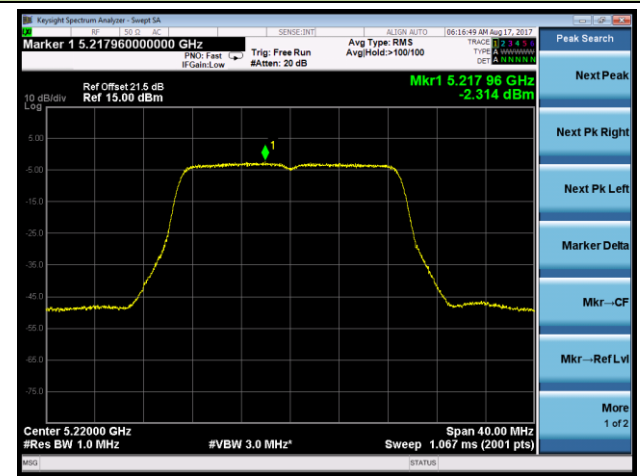

802.11n-HT20 Power Spectral Density - Ant 2 / Ant 0 + 1 + 2 + 3 (CDD Mode)

Channel 36 (5180MHz)

Channel 44 (5220MHz)

Channel 48 (5240MHz)

Channel 149 (5745MHz)

Channel 157 (5785MHz)

Channel 165 (5825MHz)

802.11n-HT40 Power Spectral Density - Ant 2 / Ant 0 + 1 + 2 + 3 (CDD Mode)

Channel 38 (5190MHz)

Channel 46 (5230MHz)

Channel 151 (5755MHz)

Channel 159 (5795MHz)

802.11ac-VHT20 Power Spectral Density - Ant 2 / Ant 0 + 1 + 2 + 3 (CDD Mode)

Channel 36 (5180MHz)

Channel 44 (5220MHz)

Channel 48 (5240MHz)