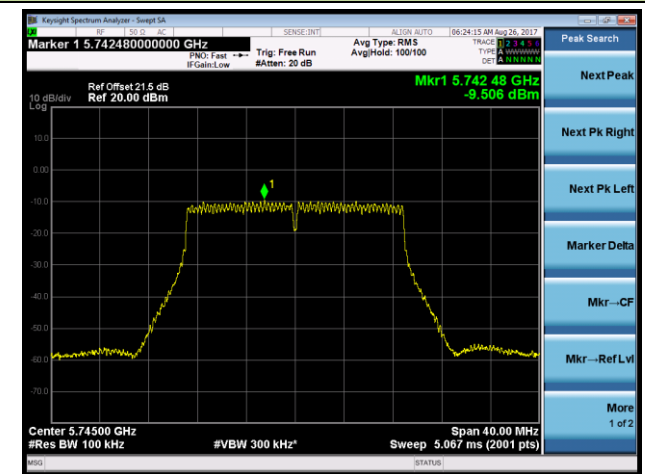

Channel 42 (5210MHz)

Channel 155 (5775MHz)

802.11n-HT20 Power Spectral Density - Ant 0 / Ant 0 + 1 + 2 + 3 (Beam-Forming Mode)

Channel 36 (5180MHz)

Channel 44 (5220MHz)

Channel 48 (5240MHz)

Channel 149 (5745MHz)

Channel 157 (5785MHz)

Channel 165 (5825MHz)

802.11n-HT40 Power Spectral Density - Ant 0 / Ant 0 + 1 + 2 + 3 (Beam-Forming Mode)

Channel 38 (5190MHz)

Channel 46 (5230MHz)

Channel 151 (5755MHz)

Channel 159 (5795MHz)