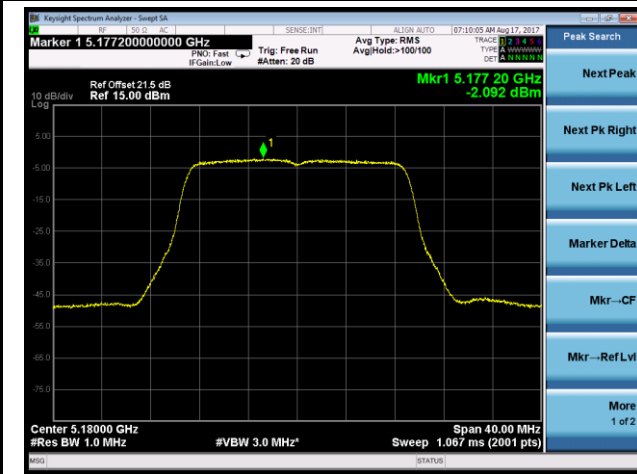

Channel 38 (5190MHz)

Channel 46 (5230MHz)

Channel 151 (5755MHz)

Channel 159 (5795MHz)

802.11ac-VHT20 Power Spectral Density - Ant 2 / Ant 0 + 1 + 2 + 3 (CDD Mode)

Channel 36 (5180MHz)

Channel 44 (5220MHz)

Channel 48 (5240MHz)

Channel 149 (5745MHz)

Channel 157 (5785MHz)

Channel 165 (5825MHz)

802.11ac-VHT40 Power Spectral Density - Ant 2 / Ant 0 + 1 + 2 + 3 (CDD Mode)

Channel 38 (5190MHz)

Channel 46 (5230MHz)

Channel 151 (5755MHz)