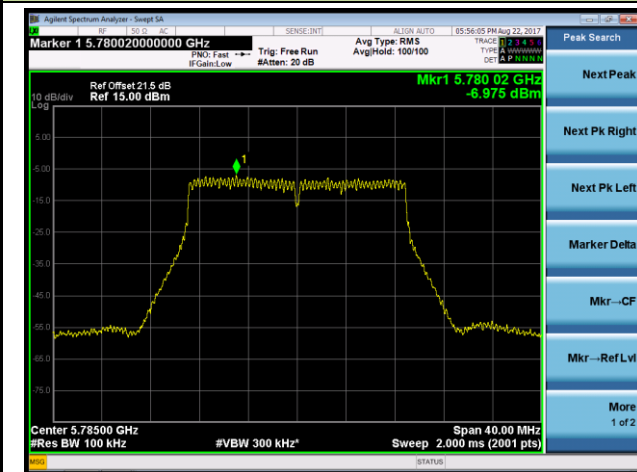

Channel 38 (5190MHz)

Channel 46 (5230MHz)

Channel 151 (5755MHz)

Channel 159 (5795MHz)

802.11ac-VHT20 Power Spectral Density - Ant 2 / Ant 0 + 1 + 2 + 3 (CDD Mode)

Channel 36 (5180MHz)

Channel 44 (5220MHz)

Channel 48 (5240MHz)

Channel 149 (5745MHz)

Channel 157 (5785MHz)

Channel 165 (5825MHz)

802.11ac-VHT40 Power Spectral Density - Ant 2 / Ant 0 + 1 + 2 + 3 (CDD Mode)

Channel 38 (5190MHz)

Channel 46 (5230MHz)

Channel 151 (5755MHz)