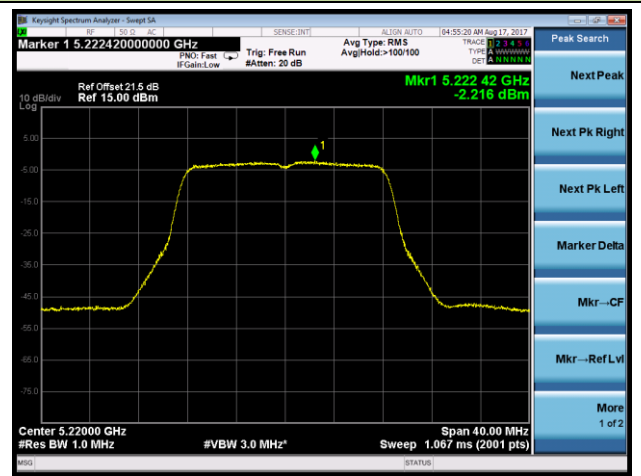

Channel 42 (5210MHz)

Channel 155 (5775MHz)

802.11a Power Spectral Density - Ant 3 / Ant 0 + 1 + 2 + 3 (CDD Mode)

Channel 36 (5180MHz)

Channel 44 (5220MHz)

Channel 48 (5240MHz)

Channel 149 (5745MHz)

Channel 157 (5785MHz)