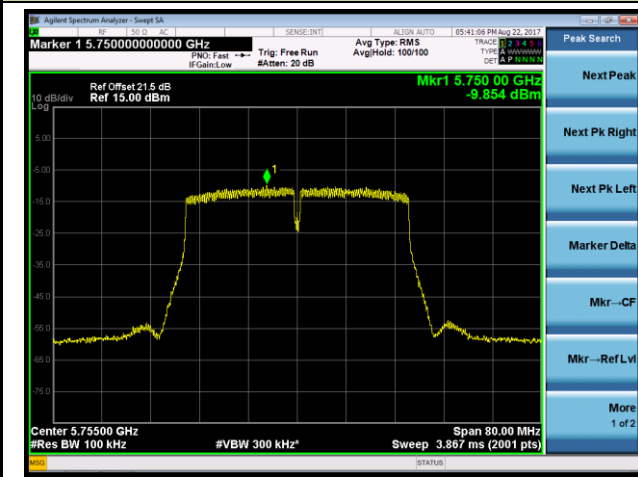

802.11n-HT40 Power Spectral Density - Ant 3 / Ant 0 + 1 + 2 + 3 (CDD Mode)

Channel 38 (5190MHz)

Channel 46 (5230MHz)

Channel 151 (5755MHz)

Channel 159 (5795MHz)

802.11ac-VHT20 Power Spectral Density - Ant 3 / Ant 0 + 1 + 2 + 3 (CDD Mode)