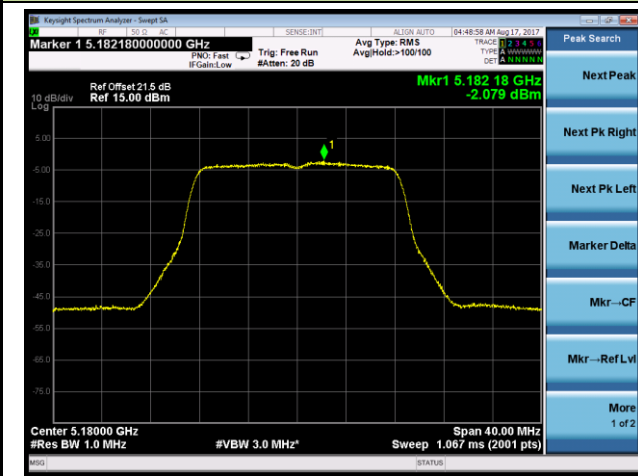

Channel 159 (5795MHz)

802.11ac-VHT80 Power Spectral Density - Ant 2 / Ant 0 + 1 + 2 + 3 (CDD Mode)

Channel 42 (5210MHz)

Channel 155 (5775MHz)

802.11ac-VHT80+80 Power Spectral Density - Ant 2 / Ant 2 + 3 (Ant 0 + 1 + 2 + 3) (CDD Mode)

Channel 42 (5210MHz)

Channel 155 (5775MHz)

802.11a Power Spectral Density - Ant 3 / Ant 0 + 1 + 2 + 3 (CDD Mode)

Channel 36 (5180MHz)

Channel 44 (5220MHz)

Channel 48 (5240MHz)

Channel 149 (5745MHz)

Channel 157 (5785MHz)