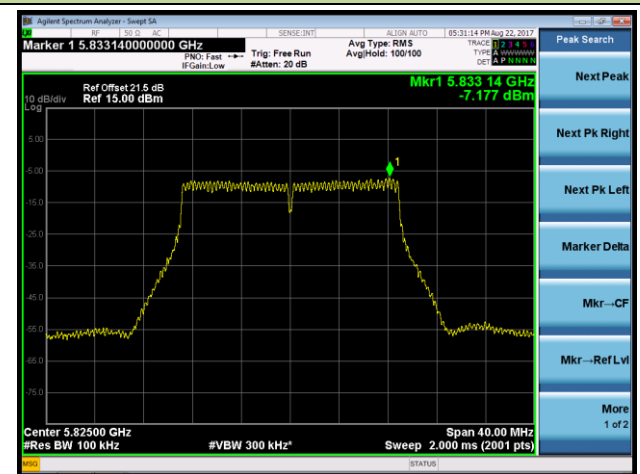

802.11n-HT20 Power Spectral Density - Ant 2 / Ant 0 + 1 + 2 + 3 (CDD Mode)

Channel 36 (5180MHz)

Channel 44 (5220MHz)

Channel 48 (5240MHz)

Channel 149 (5745MHz)

Channel 157 (5785MHz)

Channel 165 (5825MHz)

802.11n-HT40 Power Spectral Density - Ant 2 / Ant 0 + 1 + 2 + 3 (CDD Mode)

Channel 38 (5190MHz)

Channel 46 (5230MHz)

Channel 151 (5755MHz)

Channel 159 (5795MHz)

802.11ac-VHT20 Power Spectral Density - Ant 2 / Ant 0 + 1 + 2 + 3 (CDD Mode)

Channel 36 (5180MHz)

Channel 44 (5220MHz)

Channel 48 (5240MHz)