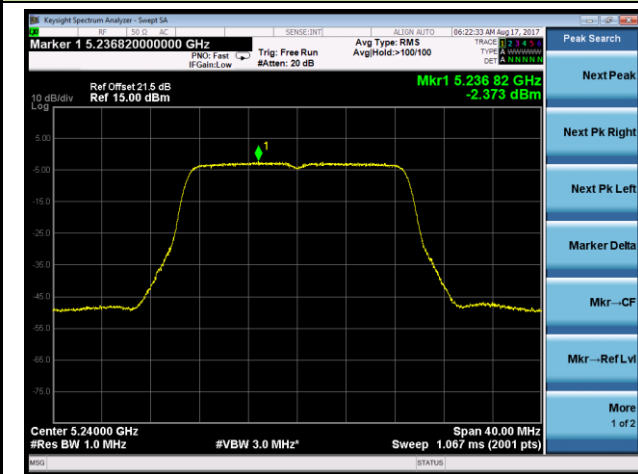

802.11n-HT20 Power Spectral Density - Ant 2 / Ant 0 + 1 + 2 + 3 (CDD Mode)

Channel 36 (5180MHz)

Channel 44 (5220MHz)

Channel 48 (5240MHz)

Channel 149 (5745MHz)

Channel 157 (5785MHz)

Channel 165 (5825MHz)

802.11n-HT40 Power Spectral Density - Ant 2 / Ant 0 + 1 + 2 + 3 (CDD Mode)

Channel 38 (5190MHz)

Channel 46 (5230MHz)

Channel 151 (5755MHz)

Channel 159 (5795MHz)

802.11ac-VHT20 Power Spectral Density - Ant 2 / Ant 0 + 1 + 2 + 3 (CDD Mode)

Channel 36 (5180MHz)

Channel 44 (5220MHz)

Channel 48 (5240MHz)