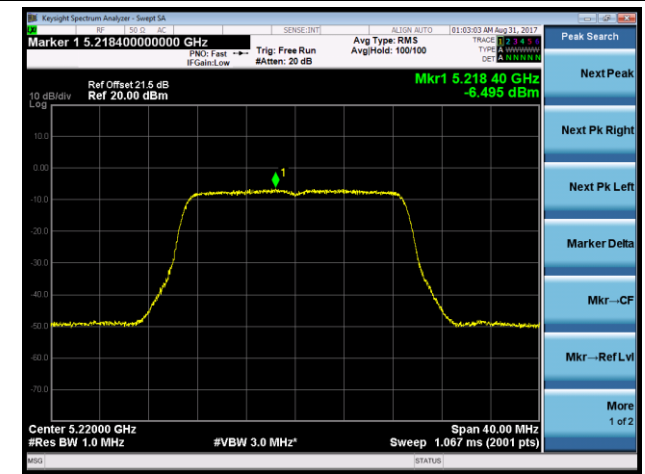

Channel 42 (5210MHz)

Channel 155 (5775MHz)

802.11n-HT20 Power Spectral Density - Ant 0 / Ant 0 + 1 + 2 + 3 (Beam-Forming Mode)

Channel 36 (5180MHz)

Channel 44 (5220MHz)

Channel 48 (5240MHz)

Channel 149 (5745MHz)

Channel 157 (5785MHz)

Channel 165 (5825MHz)

802.11n-HT40 Power Spectral Density - Ant 0 / Ant 0 + 1 + 2 + 3 (Beam-Forming Mode)

Channel 38 (5190MHz)

Channel 46 (5230MHz)

Channel 151 (5755MHz)

Channel 159 (5795MHz)

802.11ac-VHT20 Power Spectral Density - Ant 0 / Ant 0 + 1 + 2 + 3 (Beam-Forming Mode)

Channel 36 (5180MHz)

Channel 44 (5220MHz)

Channel 48 (5240MHz)

Channel 149 (5745MHz)

Channel 157 (5785MHz)

Channel 165 (5825MHz)