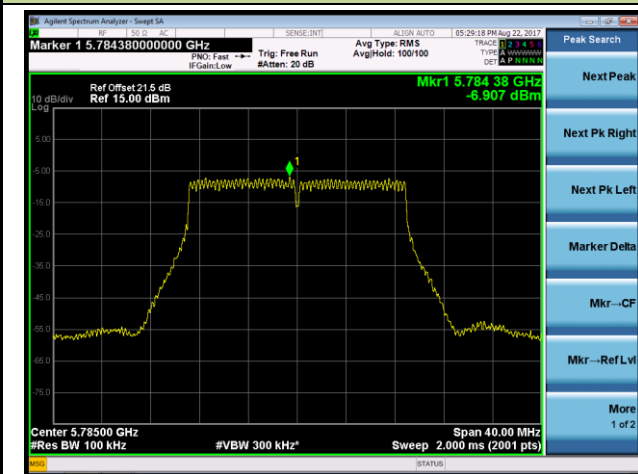

Channel 165 (5825MHz)

802.11n-HT20 Power Spectral Density - Ant 3 / Ant 0 + 1 + 2 + 3 (CDD Mode)

Channel 36 (5180MHz)

Channel 44 (5220MHz)

Channel 48 (5240MHz)

Channel 149 (5745MHz)

Channel 157 (5785MHz)

Channel 165 (5825MHz)

802.11n-HT40 Power Spectral Density - Ant 3 / Ant 0 + 1 + 2 + 3 (CDD Mode)

Channel 38 (5190MHz)

Channel 46 (5230MHz)

Channel 151 (5755MHz)

Channel 159 (5795MHz)

802.11ac-VHT20 Power Spectral Density - Ant 3 / Ant 0 + 1 + 2 + 3 (CDD Mode)