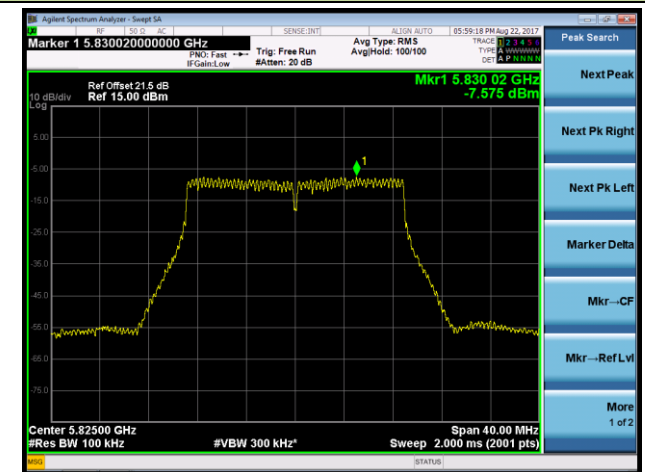

Channel 38 (5190MHz)

Channel 46 (5230MHz)

Channel 151 (5755MHz)

Channel 159 (5795MHz)

802.11ac-VHT20 Power Spectral Density - Ant 2 / Ant 0 + 1 + 2 + 3 (CDD Mode)

Channel 36 (5180MHz)

Channel 44 (5220MHz)

Channel 48 (5240MHz)

Channel 149 (5745MHz)

Channel 157 (5785MHz)

Channel 165 (5825MHz)

802.11ac-VHT40 Power Spectral Density - Ant 2 / Ant 0 + 1 + 2 + 3 (CDD Mode)

Channel 38 (5190MHz)

Channel 46 (5230MHz)

Channel 151 (5755MHz)