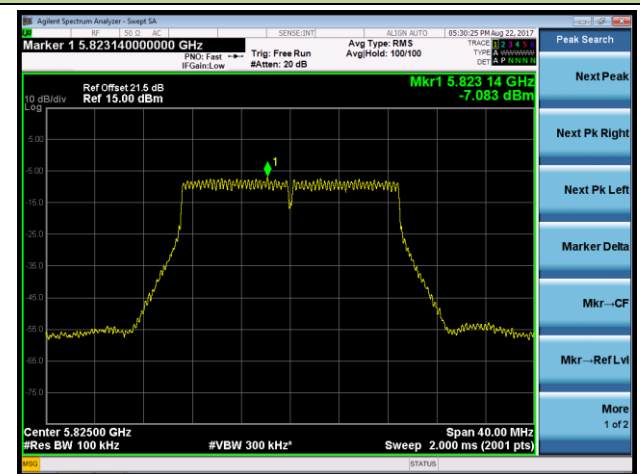

Channel 165 (5825MHz)

802.11n-HT20 Power Spectral Density - Ant 3 / Ant 0 + 1 + 2 + 3 (CDD Mode)

Channel 36 (5180MHz)

Channel 44 (5220MHz)

Channel 48 (5240MHz)

Channel 149 (5745MHz)

Channel 157 (5785MHz)

Channel 165 (5825MHz)

802.11n-HT40 Power Spectral Density - Ant 3 / Ant 0 + 1 + 2 + 3 (CDD Mode)

Channel 38 (5190MHz)

Channel 46 (5230MHz)

Channel 151 (5755MHz)

Channel 159 (5795MHz)

802.11ac-VHT20 Power Spectral Density - Ant 3 / Ant 0 + 1 + 2 + 3 (CDD Mode)