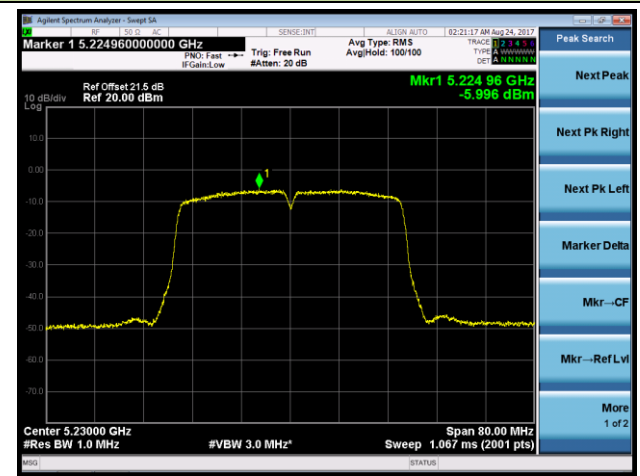

Channel 149 (5745MHz)

Channel 157 (5785MHz)

Channel 165 (5825MHz)

802.11ac-VHT40 Power Spectral Density - Ant 2 / Ant 0 + 1 + 2 + 3 (CDD Mode)

Channel 38 (5190MHz)

Channel 46 (5230MHz)

Channel 151 (5755MHz)

Channel 159 (5795MHz)

802.11ac-VHT80 Power Spectral Density - Ant 2 / Ant 0 + 1 + 2 + 3 (CDD Mode)

Channel 42 (5210MHz)

Channel 155 (5775MHz)

802.11ac-VHT80+80 Power Spectral Density - Ant 2 / Ant 2 + 3 (Ant 0 + 1 + 2 + 3) (CDD Mode)