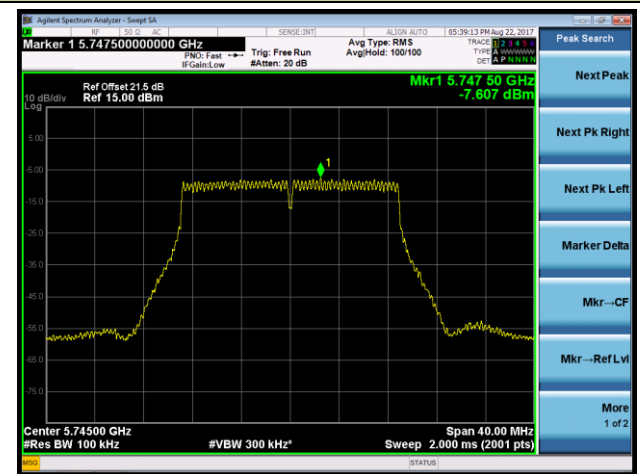

Channel 165 (5825MHz)

802.11n-HT20 Power Spectral Density - Ant 3 / Ant 0 + 1 + 2 + 3 (CDD Mode)

Channel 36 (5180MHz)

Channel 44 (5220MHz)

Channel 48 (5240MHz)

Channel 149 (5745MHz)

Channel 157 (5785MHz)

Channel 165 (5825MHz)

802.11n-HT40 Power Spectral Density - Ant 3 / Ant 0 + 1 + 2 + 3 (CDD Mode)

Channel 38 (5190MHz)

Channel 46 (5230MHz)

Channel 151 (5755MHz)

Channel 159 (5795MHz)

802.11ac-VHT20 Power Spectral Density - Ant 3 / Ant 0 + 1 + 2 + 3 (CDD Mode)