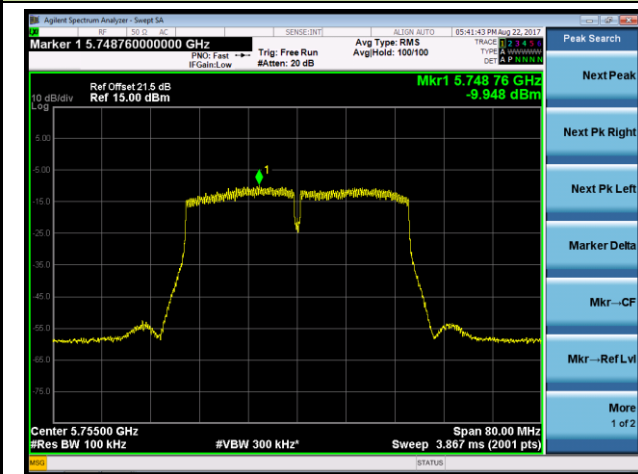

802.11n-HT20 Power Spectral Density - Ant 2 / Ant 0 + 1 + 2 + 3 (CDD Mode)

Channel 36 (5180MHz)

Channel 44 (5220MHz)

Channel 48 (5240MHz)

Channel 149 (5745MHz)

Channel 157 (5785MHz)

Channel 165 (5825MHz)

802.11n-HT40 Power Spectral Density - Ant 2 / Ant 0 + 1 + 2 + 3 (CDD Mode)

Channel 38 (5190MHz)

Channel 46 (5230MHz)

Channel 151 (5755MHz)

Channel 159 (5795MHz)

802.11ac-VHT20 Power Spectral Density - Ant 2 / Ant 0 + 1 + 2 + 3 (CDD Mode)

Channel 36 (5180MHz)

Channel 44 (5220MHz)

Channel 48 (5240MHz)