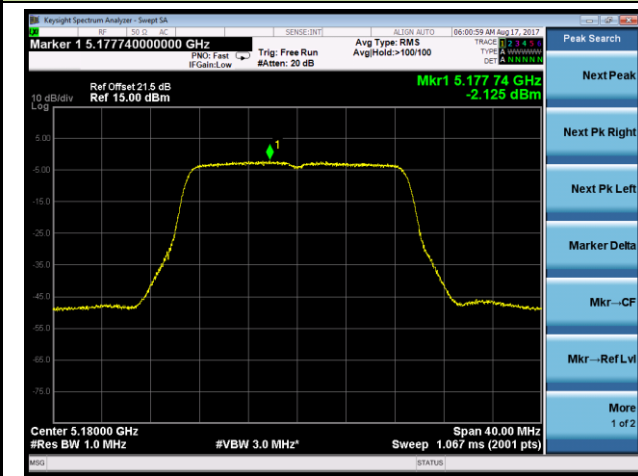

802.11n-HT20 Power Spectral Density - Ant 2 / Ant 0 + 1 + 2 + 3 (CDD Mode)

Channel 36 (5180MHz)

Channel 44 (5220MHz)

Channel 48 (5240MHz)

Channel 149 (5745MHz)

Channel 157 (5785MHz)

Channel 165 (5825MHz)

802.11n-HT40 Power Spectral Density - Ant 2 / Ant 0 + 1 + 2 + 3 (CDD Mode)

Channel 38 (5190MHz)

Channel 46 (5230MHz)

Channel 151 (5755MHz)

Channel 159 (5795MHz)

802.11ac-VHT20 Power Spectral Density - Ant 2 / Ant 0 + 1 + 2 + 3 (CDD Mode)

Channel 36 (5180MHz)

Channel 44 (5220MHz)

Channel 48 (5240MHz)