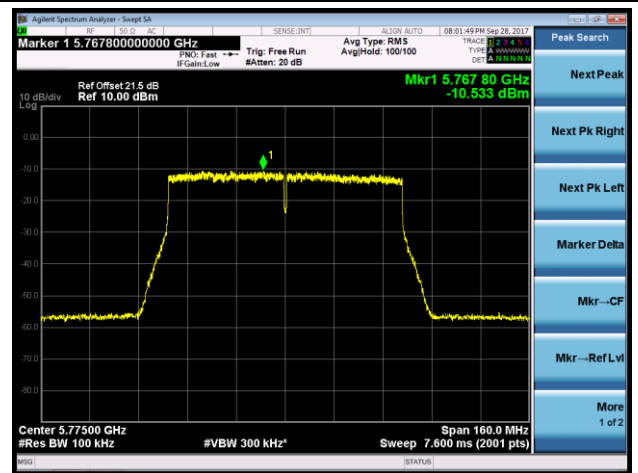

Channel 155 (5775MHz)