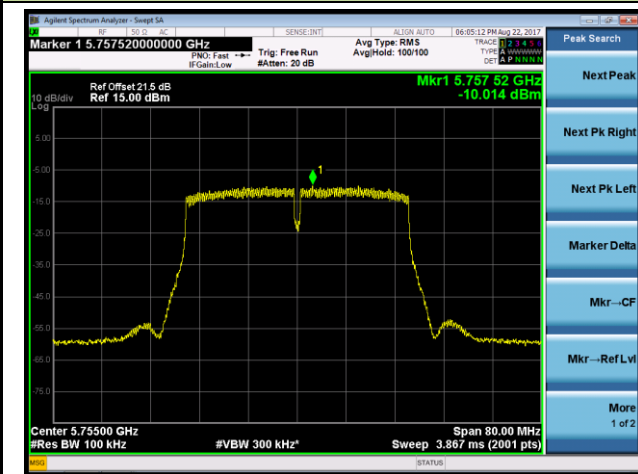

Channel 36 (5180MHz)

Channel 44 (5220MHz)

Channel 48 (5240MHz)

Channel 149 (5745MHz)

Channel 157 (5785MHz)

Channel 165 (5825MHz)

802.11ac-VHT40 Power Spectral Density - Ant 3 / Ant 0 + 1 + 2 + 3 (CDD Mode)

Channel 38 (5190MHz)

Channel 46 (5230MHz)

Channel 151 (5755MHz)

Channel 159 (5795MHz)

802.11ac-VHT80 Power Spectral Density - Ant 3 / Ant 0 + 1 + 2 + 3 (CDD Mode)

Channel 42 (5210MHz)

Channel 155 (5775MHz)

802.11ac-VHT80+80 Power Spectral Density - Ant 3 / Ant 2 + 3 (CDD Mode)