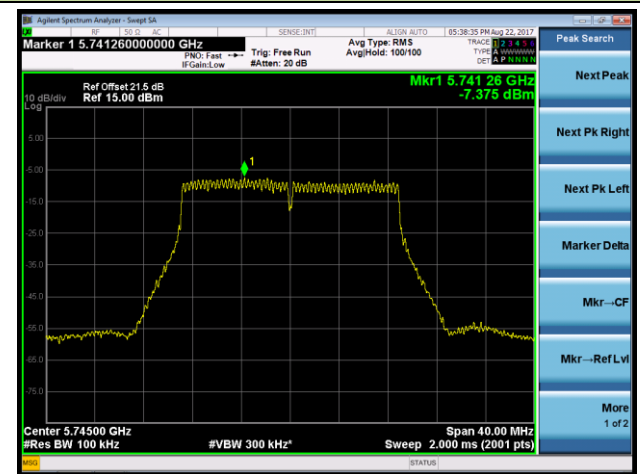

802.11n-HT20 Power Spectral Density - Ant 2 / Ant 0 + 1 + 2 + 3 (CDD Mode)

Channel 36 (5180MHz)

Channel 44 (5220MHz)

Channel 48 (5240MHz)

Channel 149 (5745MHz)

Channel 157 (5785MHz)

Channel 165 (5825MHz)

802.11n-HT40 Power Spectral Density - Ant 2 / Ant 0 + 1 + 2 + 3 (CDD Mode)

Channel 38 (5190MHz)

Channel 46 (5230MHz)

Channel 151 (5755MHz)

Channel 159 (5795MHz)

802.11ac-VHT20 Power Spectral Density - Ant 2 / Ant 0 + 1 + 2 + 3 (CDD Mode)

Channel 36 (5180MHz)

Channel 44 (5220MHz)

Channel 48 (5240MHz)