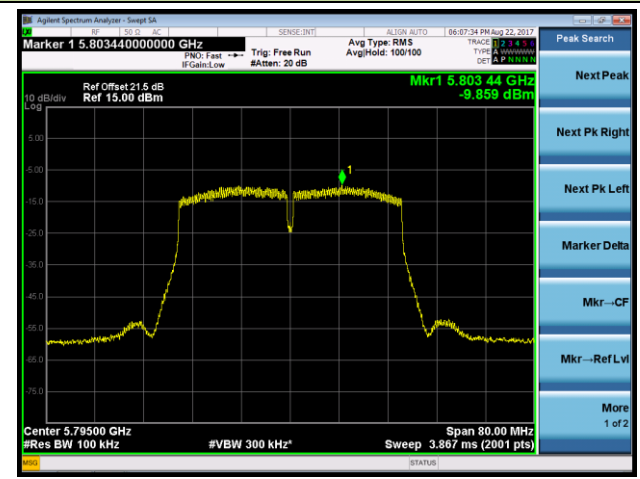

Channel 149 (5745MHz)

Channel 157 (5785MHz)

Channel 165 (5825MHz)

802.11ac-VHT40 Power Spectral Density - Ant 2 / Ant 0 + 1 + 2 + 3 (CDD Mode)

Channel 38 (5190MHz)

Channel 46 (5230MHz)

Channel 151 (5755MHz)

Channel 159 (5795MHz)

802.11ac-VHT80 Power Spectral Density - Ant 2 / Ant 0 + 1 + 2 + 3 (CDD Mode)

Channel 42 (5210MHz)

Channel 155 (5775MHz)

802.11ac-VHT80+80 Power Spectral Density - Ant 2 / Ant 2 + 3 (Ant 0 + 1 + 2 + 3) (CDD Mode)