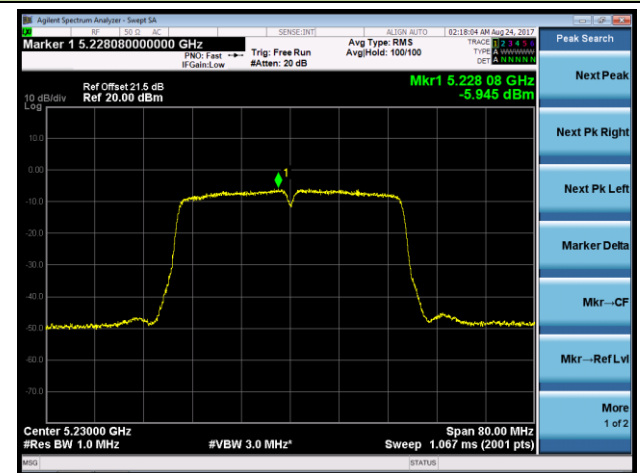

Channel 165 (5825MHz)

802.11n-HT20 Power Spectral Density - Ant 3 / Ant 0 + 1 + 2 + 3 (CDD Mode)

Channel 36 (5180MHz)

Channel 44 (5220MHz)

Channel 48 (5240MHz)

Channel 149 (5745MHz)

Channel 157 (5785MHz)

Channel 165 (5825MHz)

802.11n-HT40 Power Spectral Density - Ant 3 / Ant 0 + 1 + 2 + 3 (CDD Mode)

Channel 38 (5190MHz)

Channel 46 (5230MHz)

Channel 151 (5755MHz)

Channel 159 (5795MHz)

802.11ac-VHT20 Power Spectral Density - Ant 3 / Ant 0 + 1 + 2 + 3 (CDD Mode)