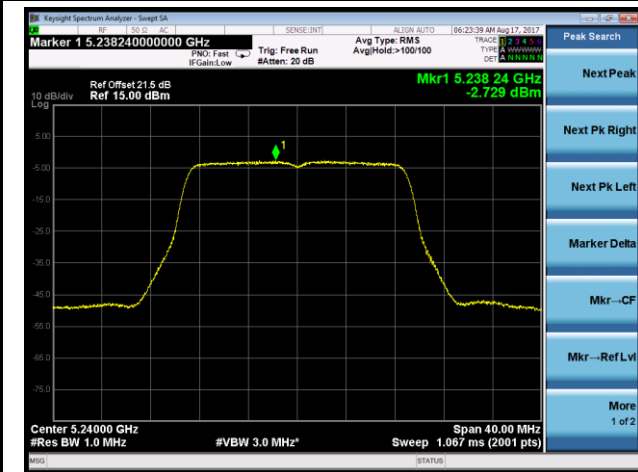

Channel 48 (5240MHz)