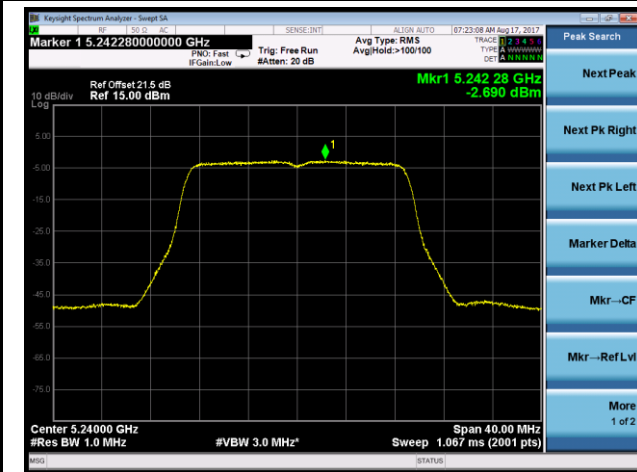

Channel 48 (5240MHz)