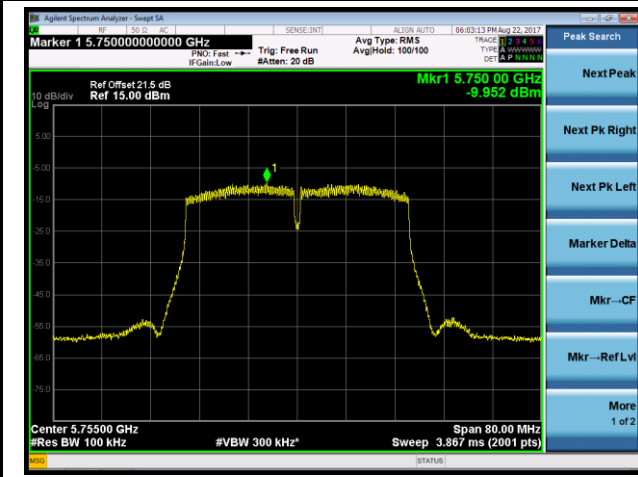

Channel 151 (5755MHz)