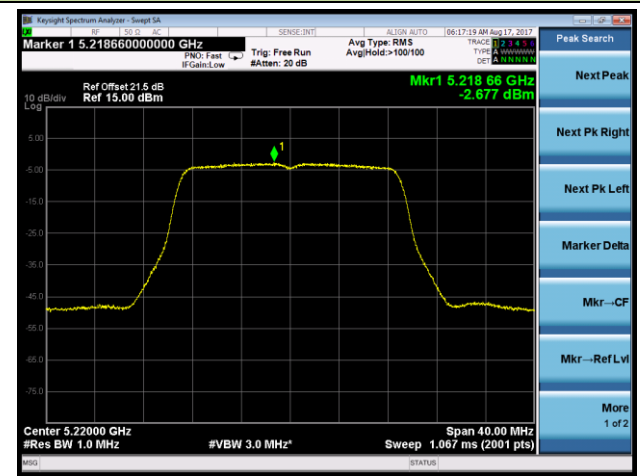

Channel 44 (5220MHz)