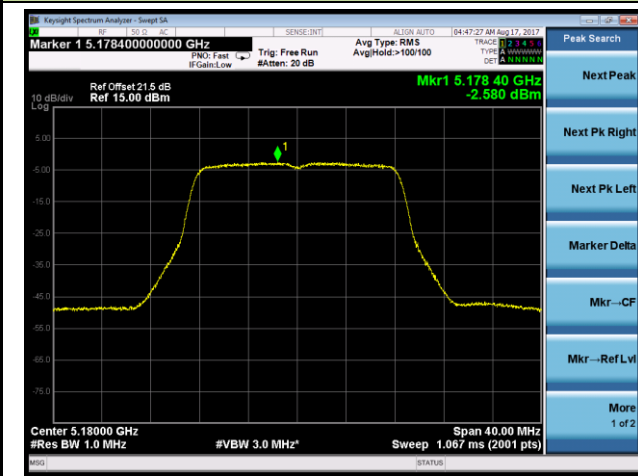

802.11a Power Spectral Density - Ant 1 / Ant 0 + 1 + 2 + 3 (CDD Mode)

Channel 36 (5180MHz)