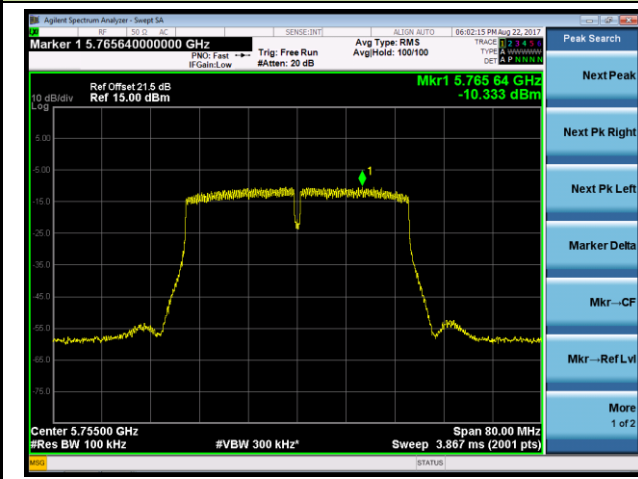

Channel 151 (5755MHz)