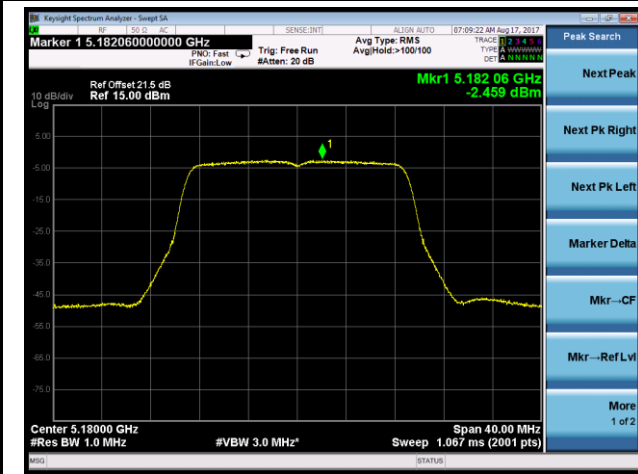

802.11ac-VHT20 Power Spectral Density - Ant 1 / Ant 0 + 1 + 2 + 3 (CDD Mode)

Channel 36 (5180MHz)