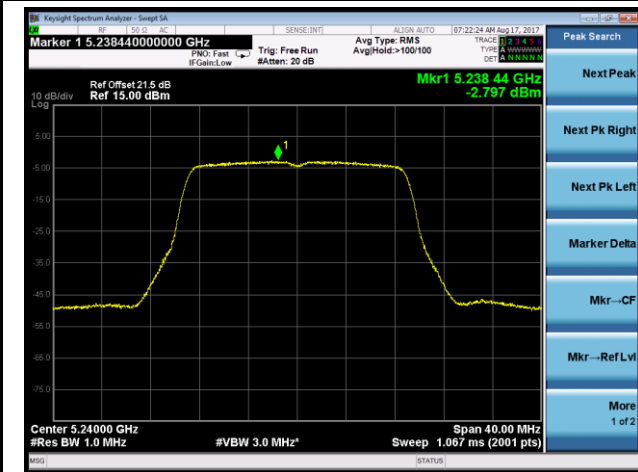

Channel 48 (5240MHz)