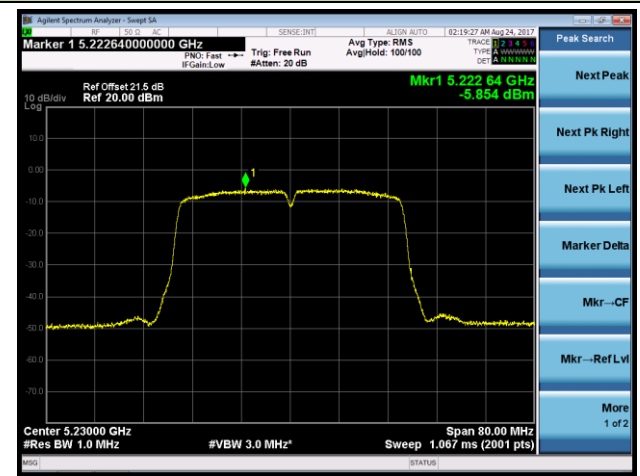

Channel 46 (5230MHz)