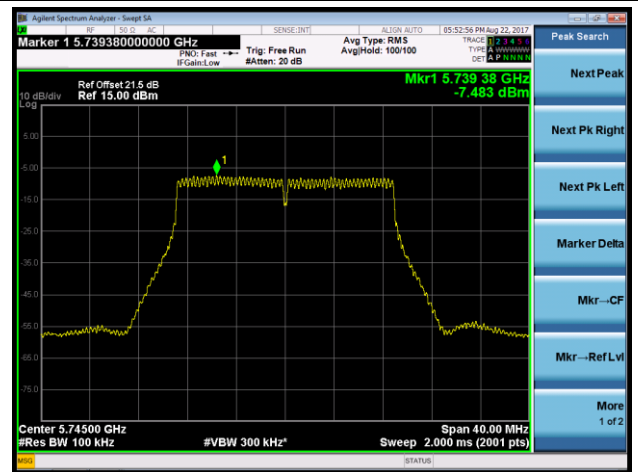

Channel 149 (5745MHz)