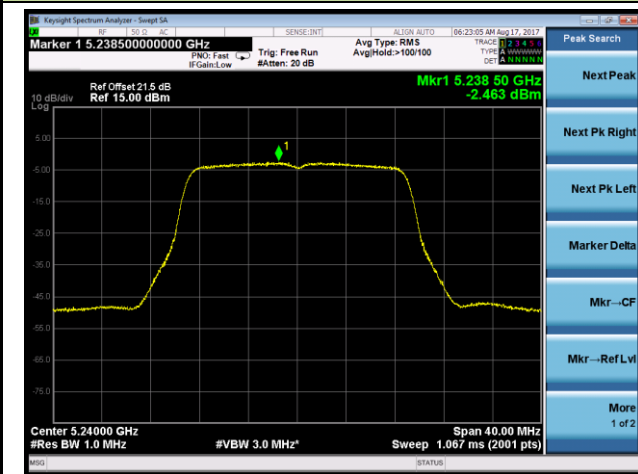

Channel 48 (5240MHz)