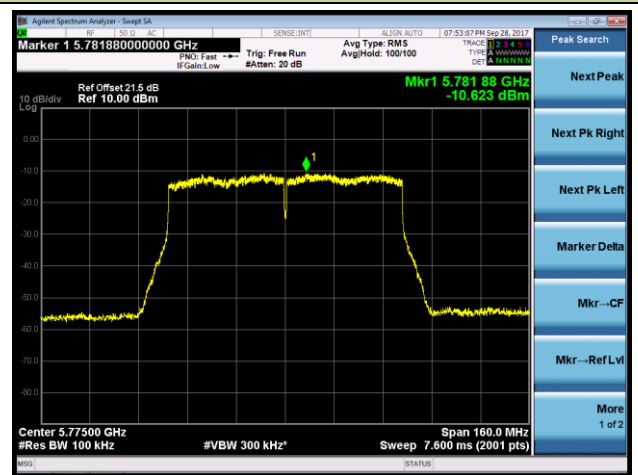

Channel 155 (5775MHz)