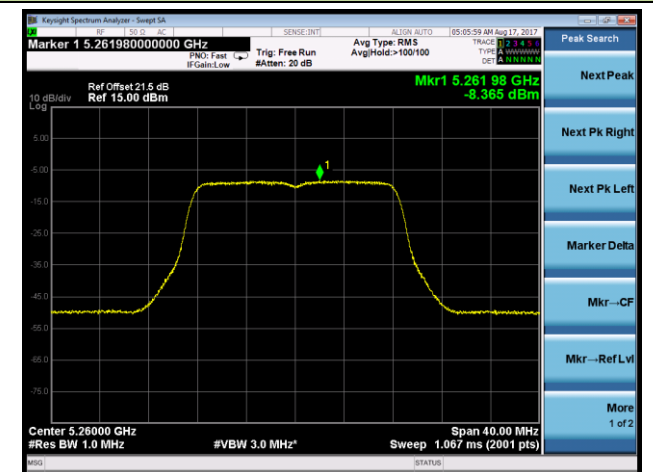

Channel 52 (5260MHz)