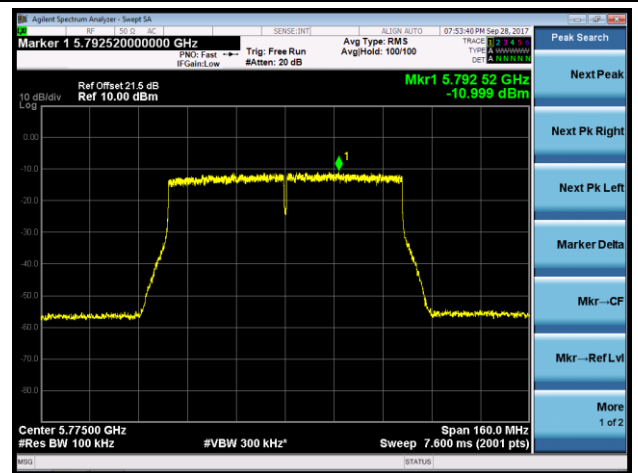

Channel 155 (5775MHz)