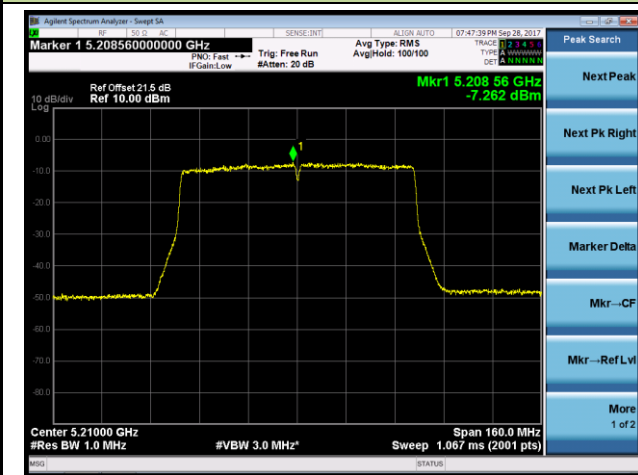

802.11ac-VHT80+80 Power Spectral Density - Ant 1 / Ant 0 + 1 (Ant 0 + 1 + 2 + 3) (CDD Mode)

Channel 42 (5210MHz)