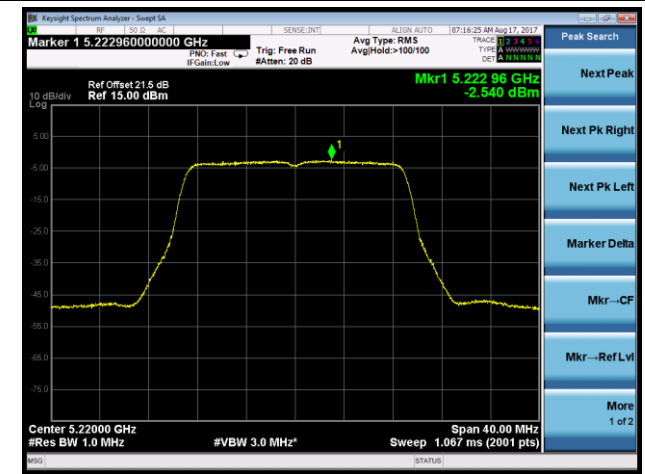

Channel 44 (5220MHz)