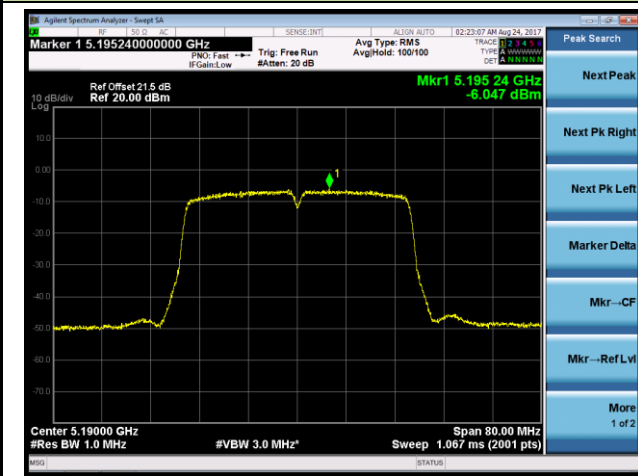

802.11ac-VHT40 Power Spectral Density - Ant 1 / Ant 0 + 1 + 2 + 3 (CDD Mode)

Channel 38 (5190MHz)