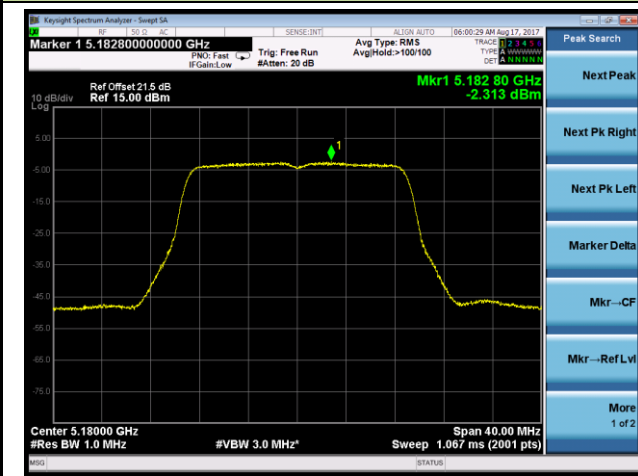

802.11n-HT20 Power Spectral Density - Ant 1 / Ant 0 + 1 + 2 + 3 (CDD Mode)

Channel 36 (5180MHz)