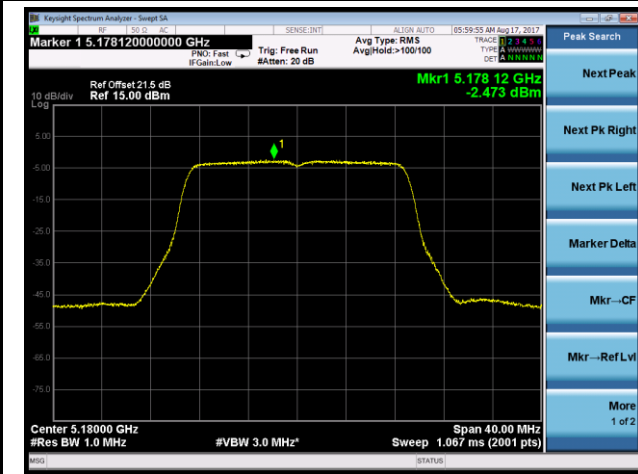

802.11n-HT20 Power Spectral Density - Ant 0 / Ant 0 + 1 + 2 + 3 (CDD Mode)

Channel 36 (5180MHz)