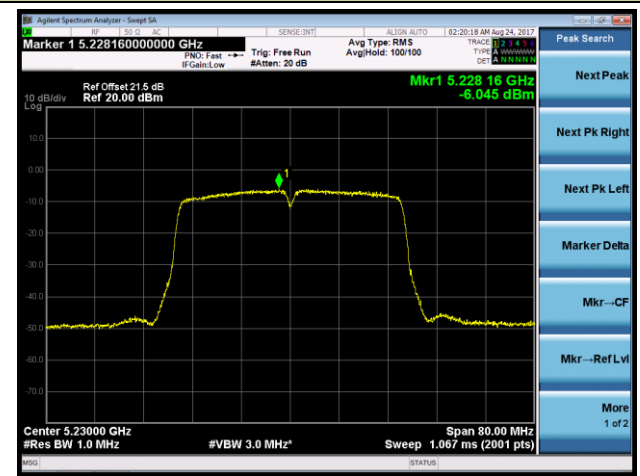

Channel 46 (5230MHz)