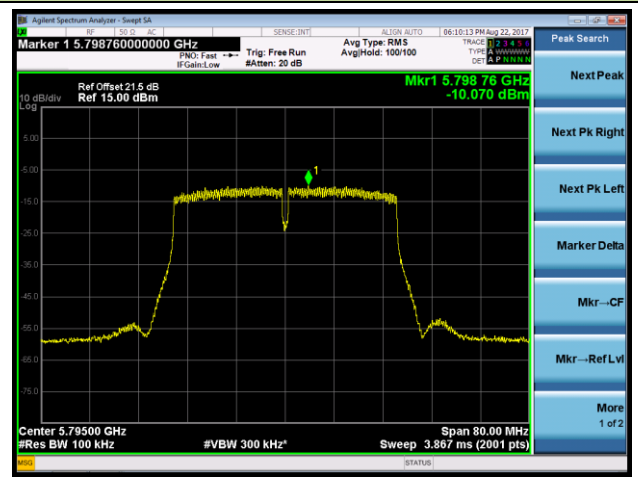

Channel 159 (5795MHz)