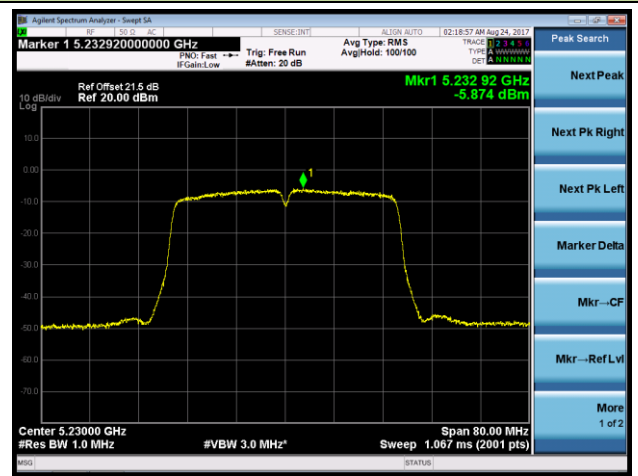

Channel 46 (5230MHz)