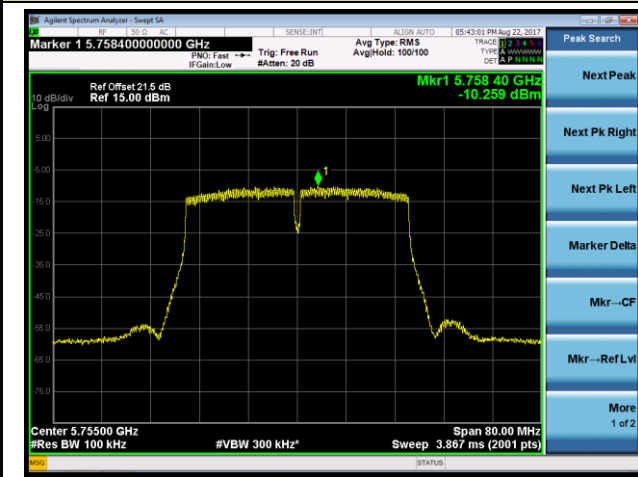

Channel 151 (5755MHz)