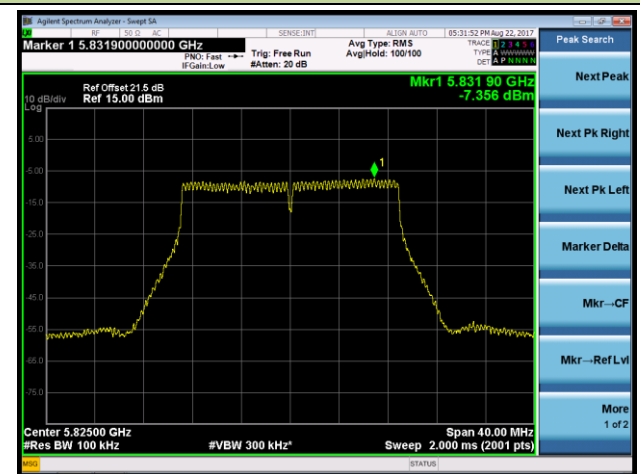

Channel 165 (5825MHz)