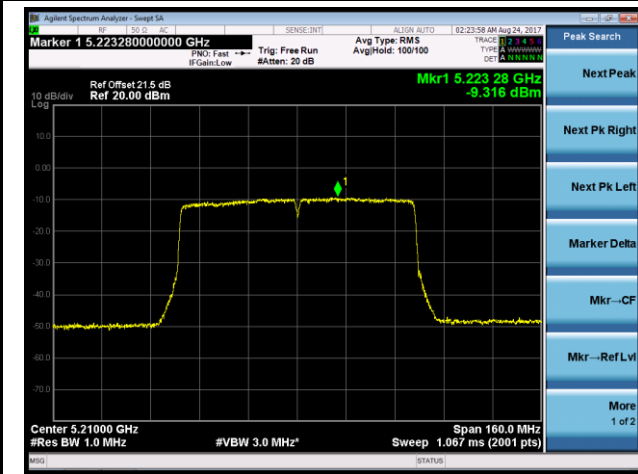

802.11ac-VHT80 Power Spectral Density - Ant 0 / Ant 0 + 1 + 2 + 3 (CDD Mode)

Channel 42 (5210MHz)