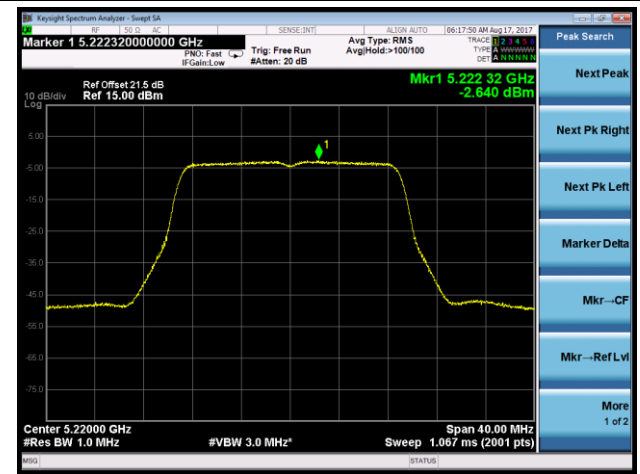

Channel 44 (5220MHz)