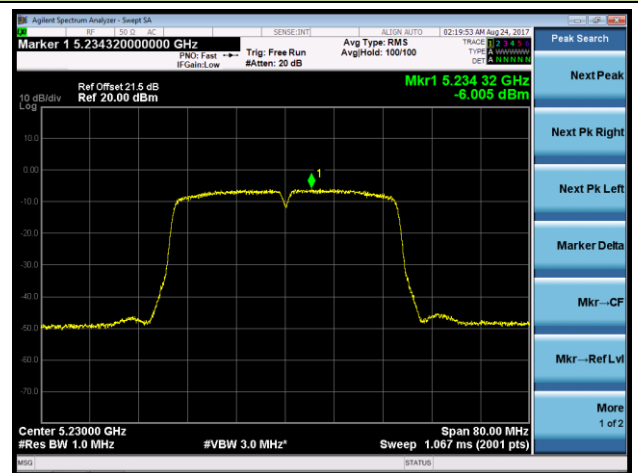

Channel 46 (5230MHz)