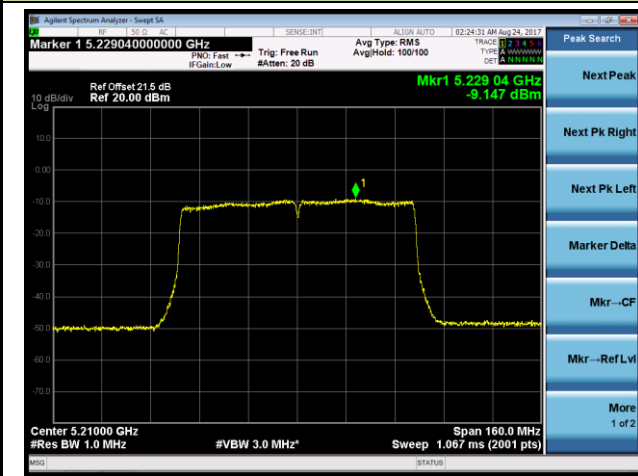

802.11ac-VHT80 Power Spectral Density - Ant 1 / Ant 0 + 1 + 2 + 3 (CDD Mode)

Channel 42 (5210MHz)