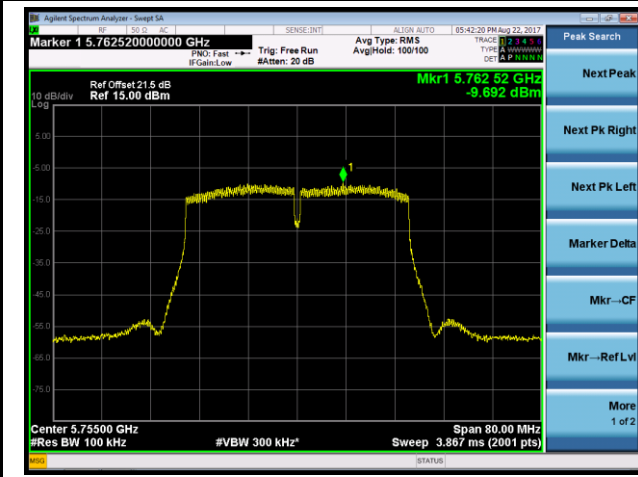

Channel 151 (5755MHz)