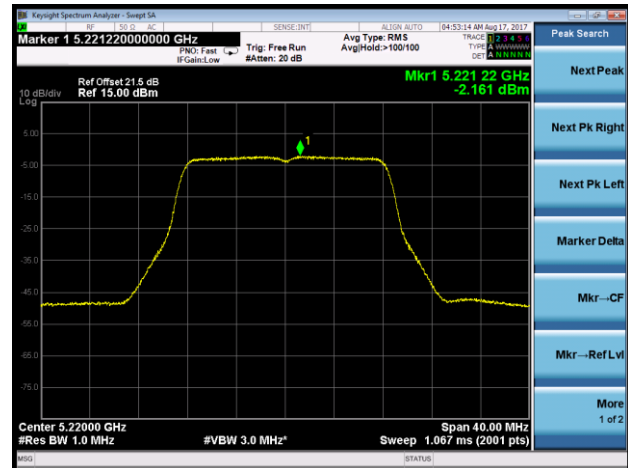

Channel 44 (5220MHz)