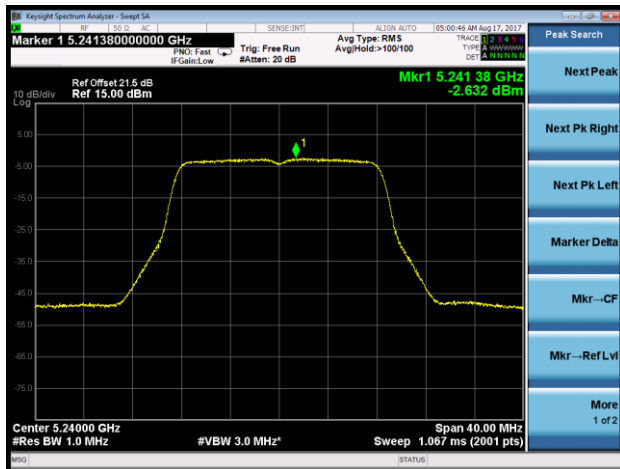

Channel 48 (5240MHz)