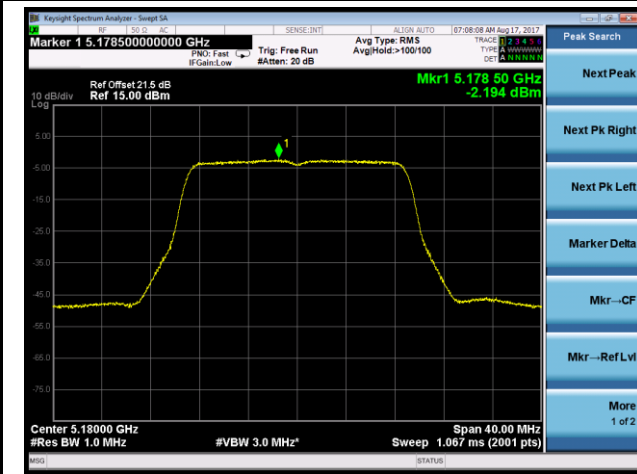

802.11ac-VHT20 Power Spectral Density - Ant 0 / Ant 0 + 1 + 2 + 3 (CDD Mode)

Channel 36 (5180MHz)