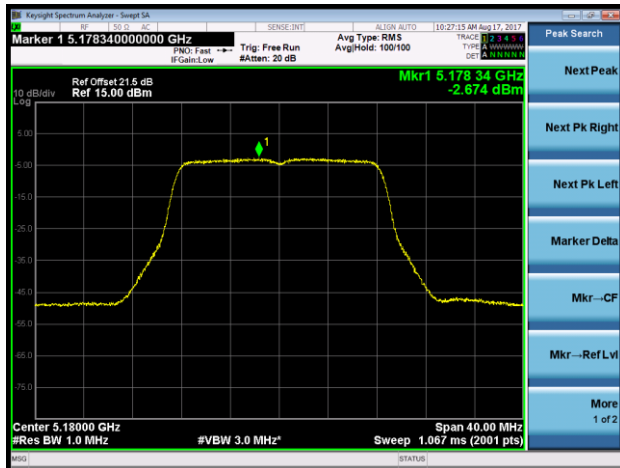

Product	ACCESS POINT	Temperature	22°C
Test Engineer	Kevin Ker	Test Date	2017/08/17
Antenna Type	Directional Antenna (MT-484052/NVH)		

802.11a Power Spectral Density - Ant 0 / Ant 0 + 1 + 2 + 3 (CDD Mode)

Channel 36 (5180MHz)