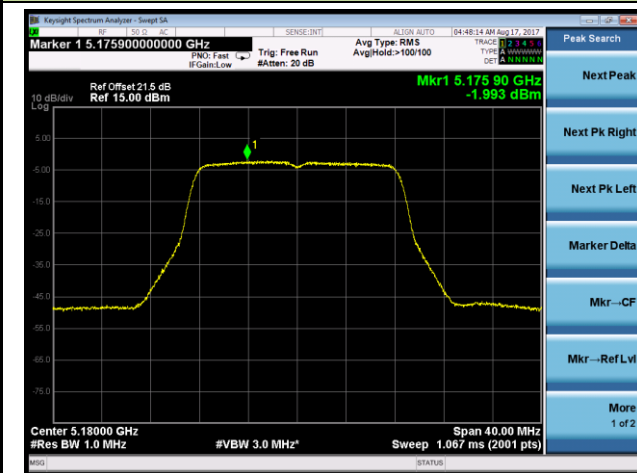

802.11a Power Spectral Density - Ant 2 / Ant 0 + 1 + 2 + 3 (CDD Mode)

Channel 36 (5180MHz)