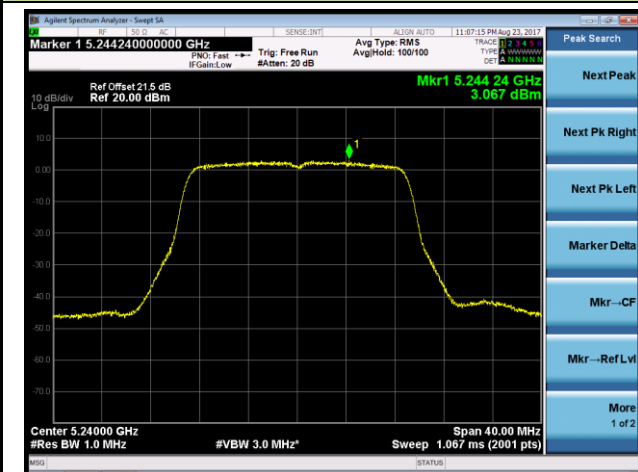

Channel 48 (5240MHz)