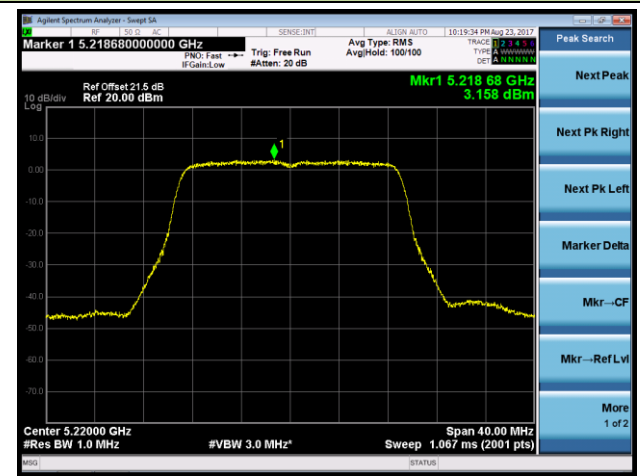

Channel 44 (5220MHz)