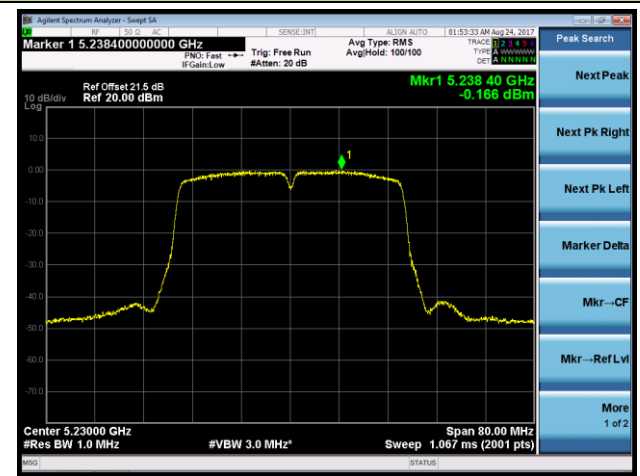

Channel 46 (5230MHz)