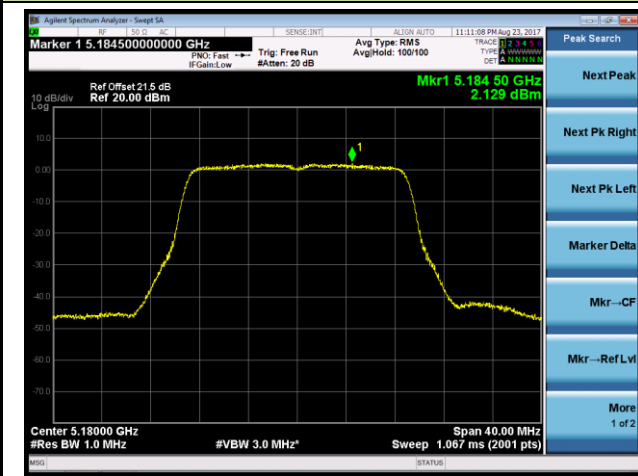

802.11ac-VHT20 Power Spectral Density - Ant 0 / Ant 0 + 1 + 2 + 3 (CDD Mode)

Channel 36 (5180MHz)