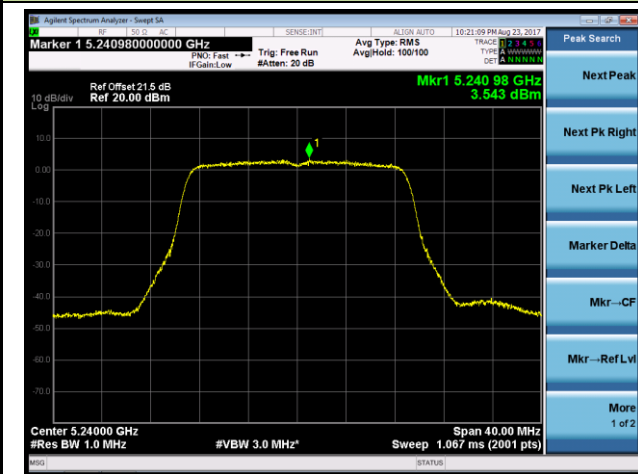

Channel 48 (5240MHz)