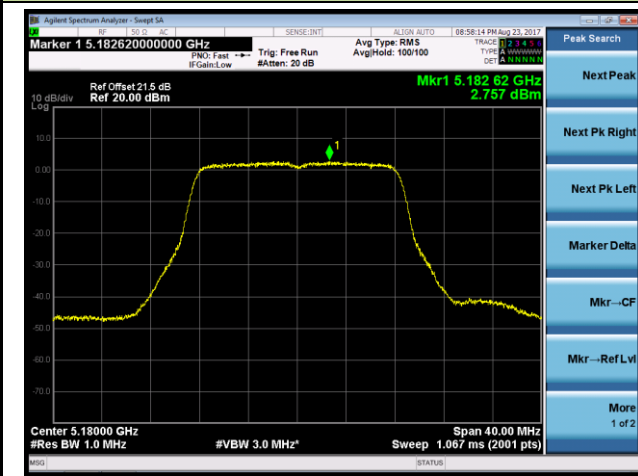

802.11a Power Spectral Density - Ant 1 / Ant 0 + 1 + 2 + 3 (CDD Mode)

Channel 36 (5180MHz)