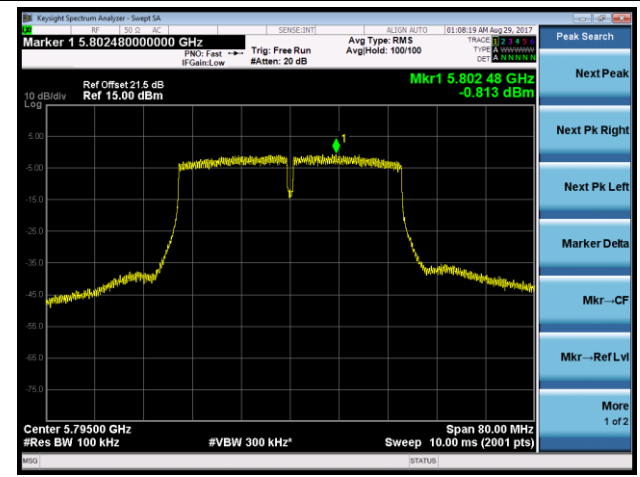

Channel 159 (5795MHz)