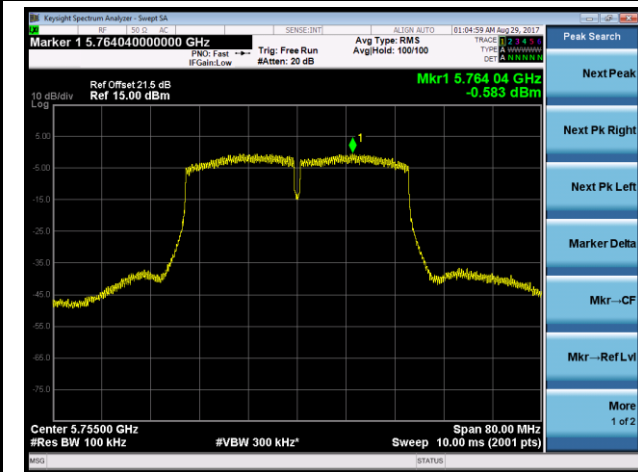

Channel 151 (5755MHz)