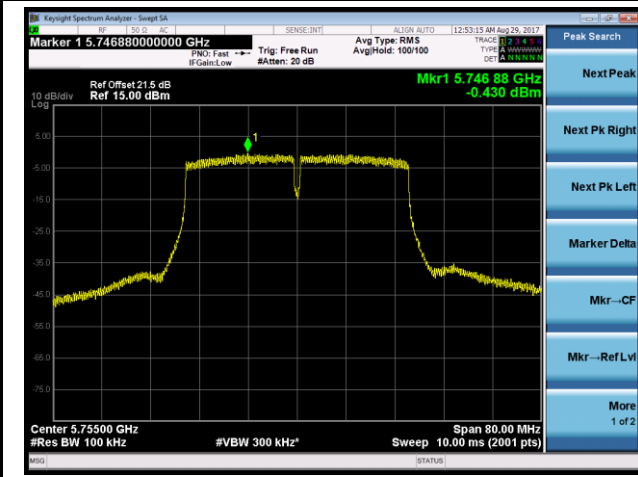

**802.11n-HT40 Power Spectral Density - Ant 0 / Ant 0 + 1 + 2 + 3 (CDD Mode)**

**Channel 38 (5190MHz)**

**Channel 46 (5230MHz)**

**Channel 151 (5755MHz)**

**Channel 159 (5795MHz)**

## 802.11ac-VHT20 Power Spectral Density - Ant 0 / Ant 0 + 1 + 2 + 3 (CDD Mode)