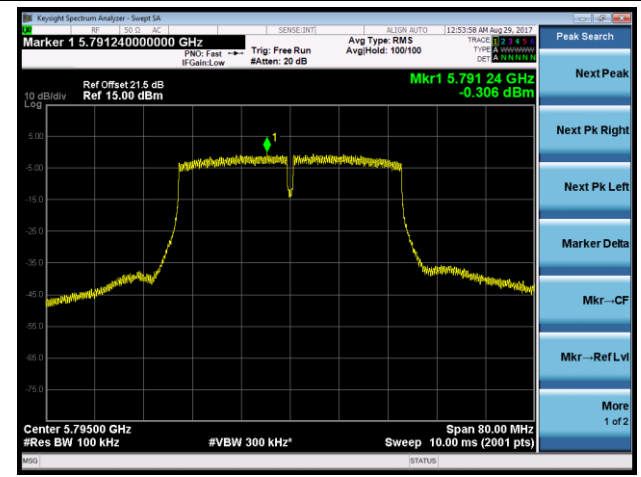

## 802.11ac-VHT20 Power Spectral Density - Ant 0 / Ant 0 + 1 + 2 + 3 (CDD Mode)