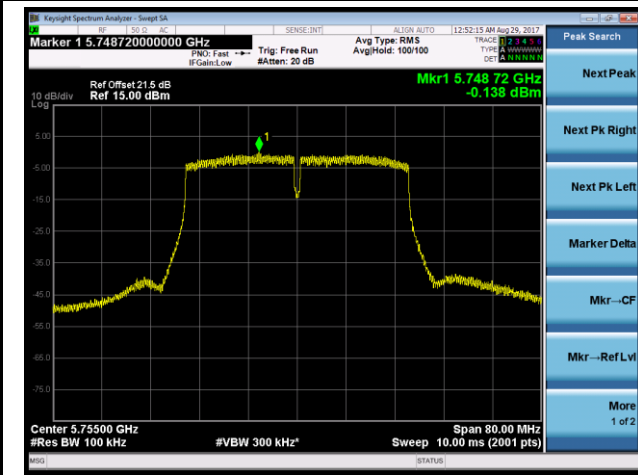

Channel 151 (5755MHz)