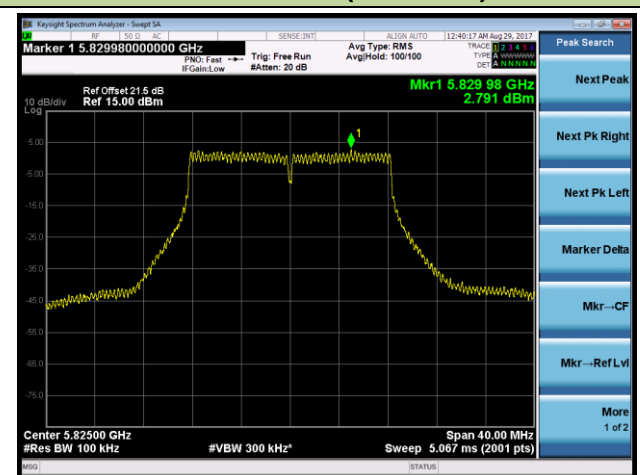

Channel 165 (5825MHz)