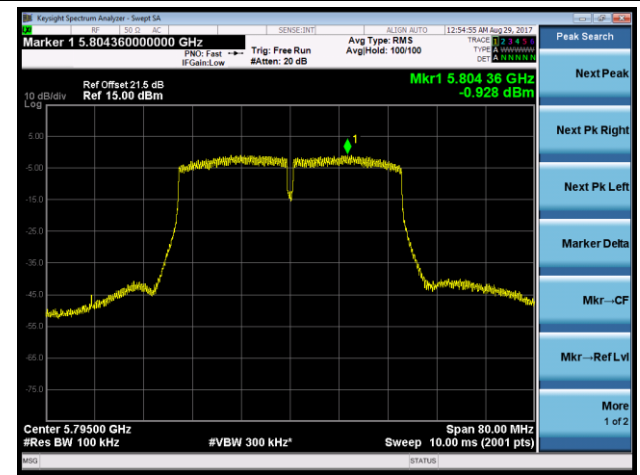

Channel 159 (5795MHz)