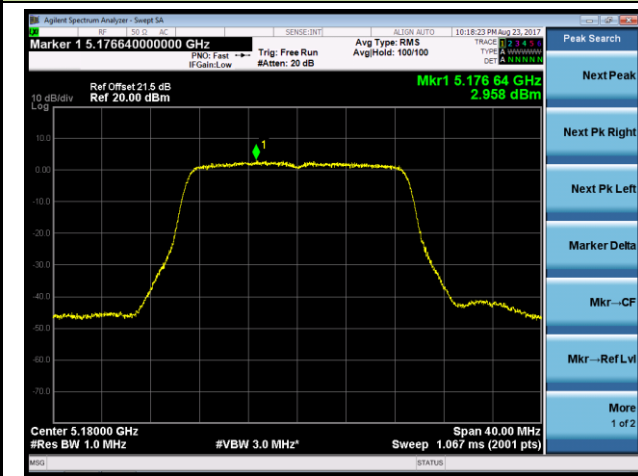

802.11n-HT20 Power Spectral Density - Ant 2 / Ant 0 + 1 + 2 + 3 (CDD Mode)

Channel 36 (5180MHz)