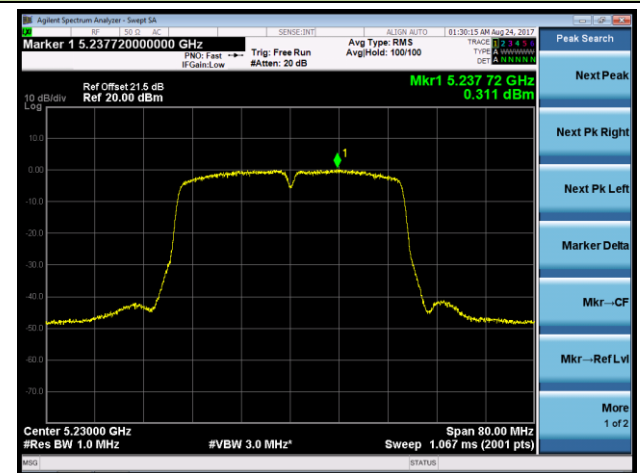

Channel 46 (5230MHz)