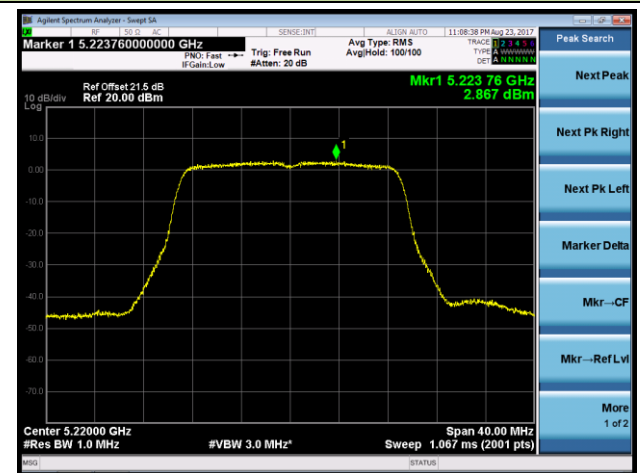

Channel 44 (5220MHz)