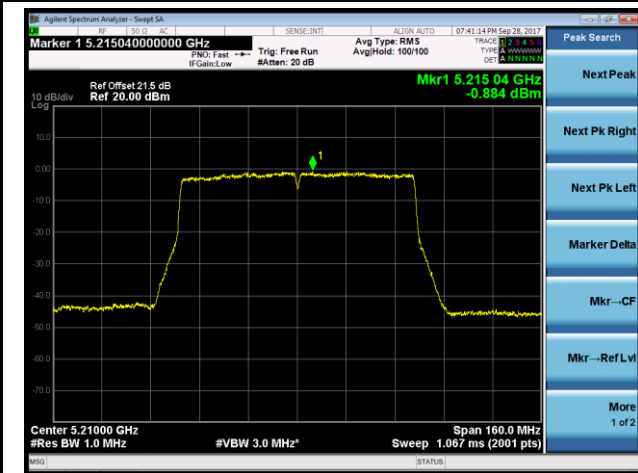

802.11ac-VHT80+80 Power Spectral Density - Ant 1 / Ant 0 + 1 (Ant 0 + 1 + 2 + 3) (CDD Mode)

Channel 42 (5210MHz)