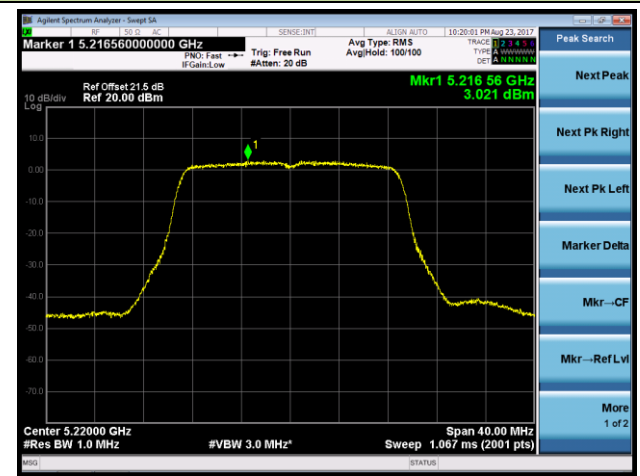

Channel 44 (5220MHz)