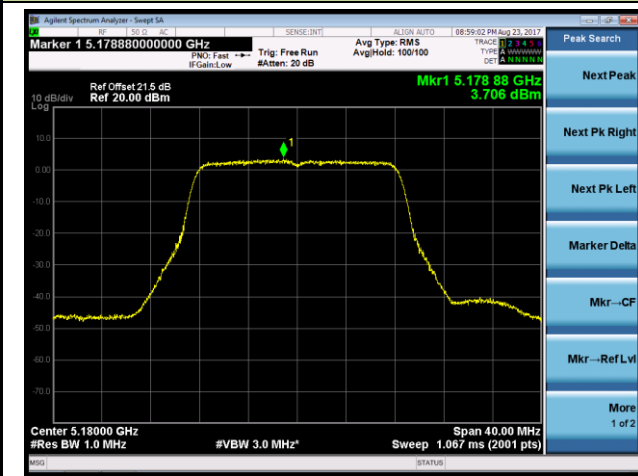

802.11a Power Spectral Density - Ant 2 / Ant 0 + 1 + 2 + 3 (CDD Mode)

Channel 36 (5180MHz)