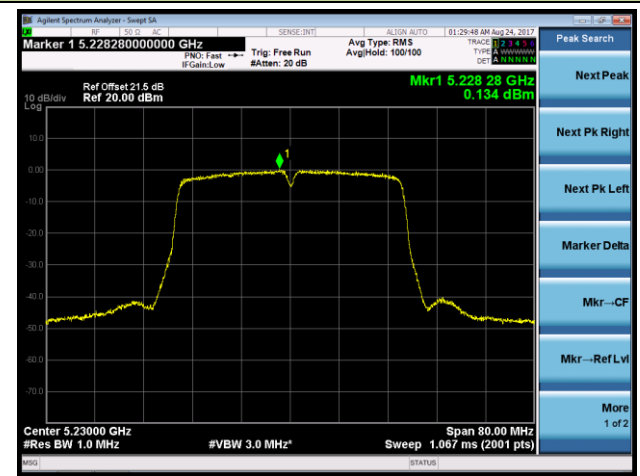

Channel 46 (5230MHz)