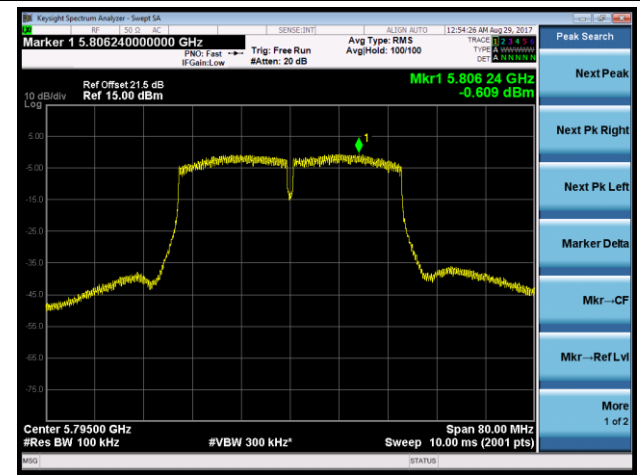

Channel 159 (5795MHz)