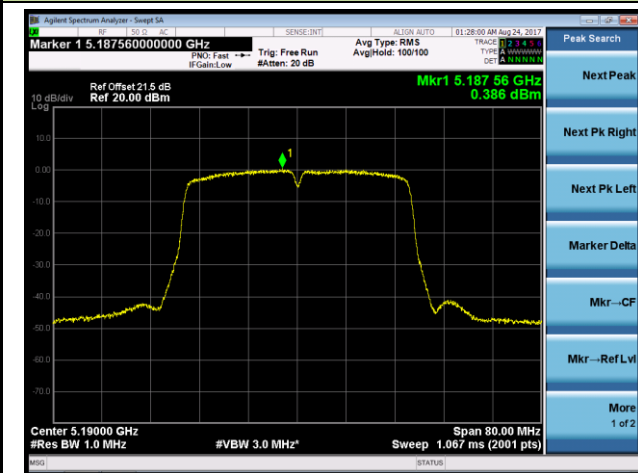

802.11n-HT40 Power Spectral Density - Ant 2 / Ant 0 + 1 + 2 + 3 (CDD Mode)

Channel 38 (5190MHz)