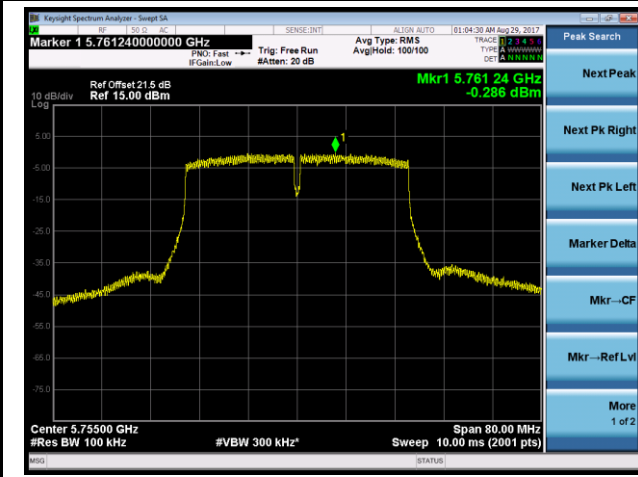

Channel 151 (5755MHz)