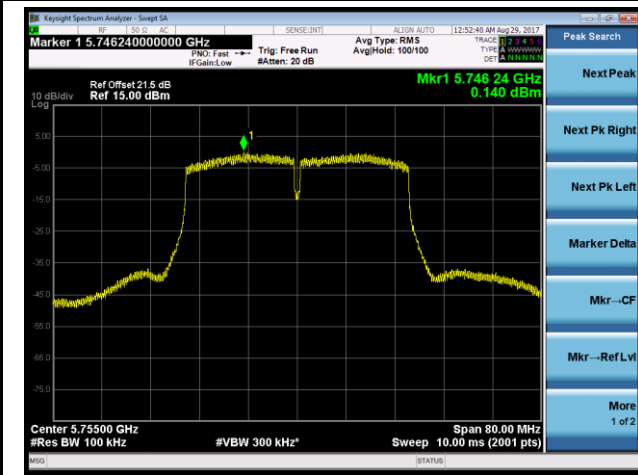

Channel 151 (5755MHz)