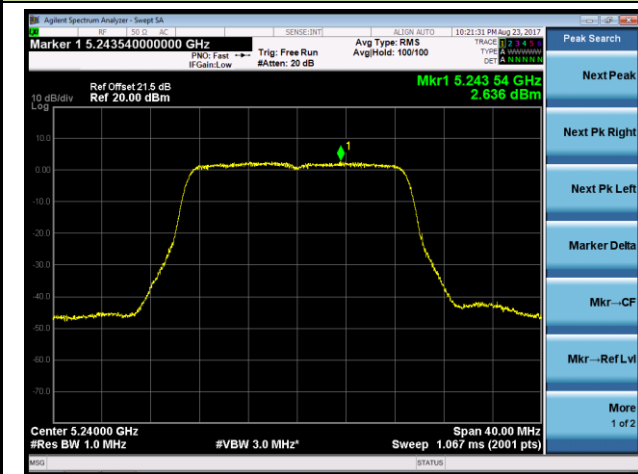

Channel 48 (5240MHz)