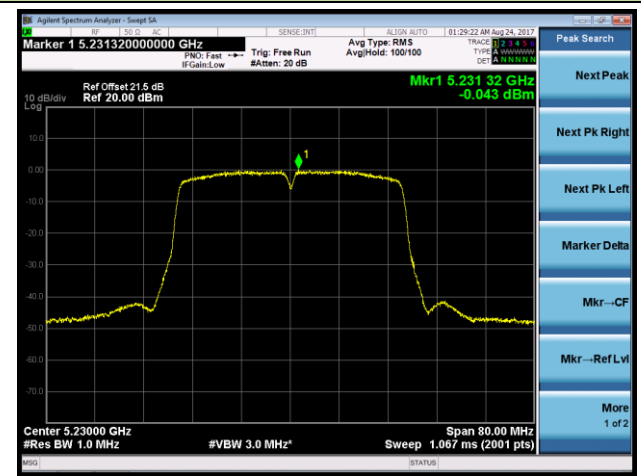

**802.11n-HT40 Power Spectral Density - Ant 0 / Ant 0 + 1 + 2 + 3 (CDD Mode)**

**Channel 38 (5190MHz)**

**Channel 46 (5230MHz)**

**Channel 151 (5755MHz)**

**Channel 159 (5795MHz)**

## 802.11ac-VHT20 Power Spectral Density - Ant 0 / Ant 0 + 1 + 2 + 3 (CDD Mode)