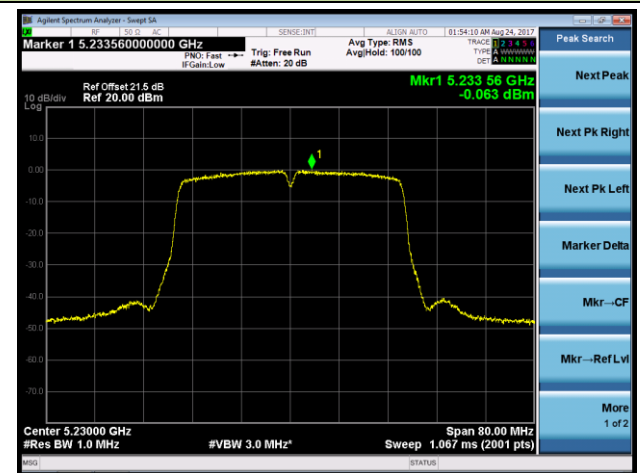

Channel 46 (5230MHz)