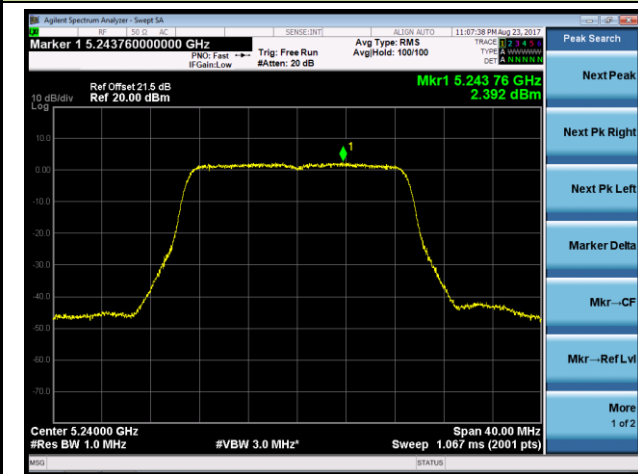

Channel 48 (5240MHz)