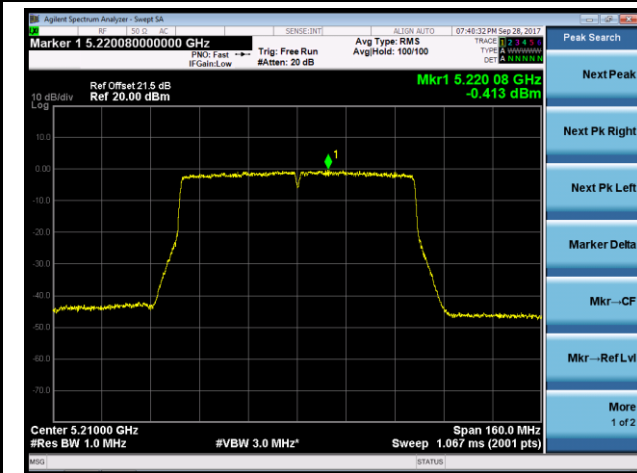

802.11ac-VHT80+80 Power Spectral Density - Ant 0 / Ant 0 + 1 (Ant 0 + 1 + 2 + 3) (CDD Mode)

Channel 42 (5210MHz)