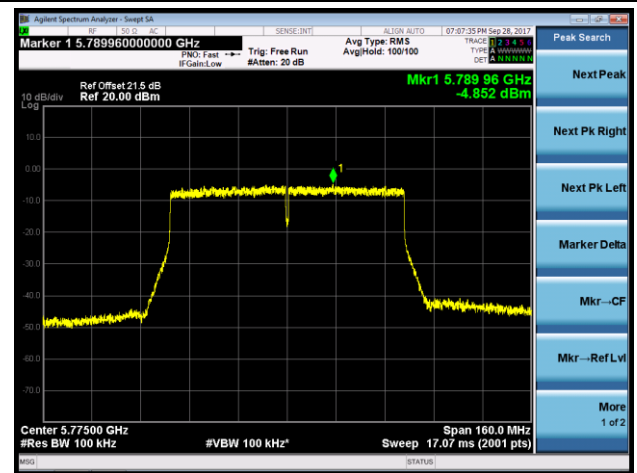

Channel 155 (5775MHz)