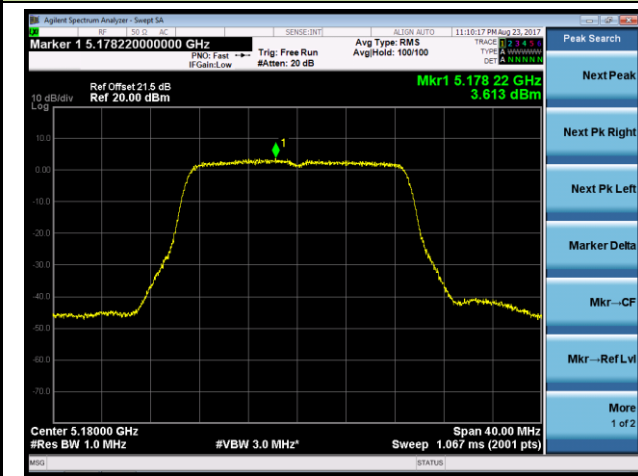

802.11ac-VHT20 Power Spectral Density - Ant 2 / Ant 0 + 1 + 2 + 3 (CDD Mode)

Channel 36 (5180MHz)