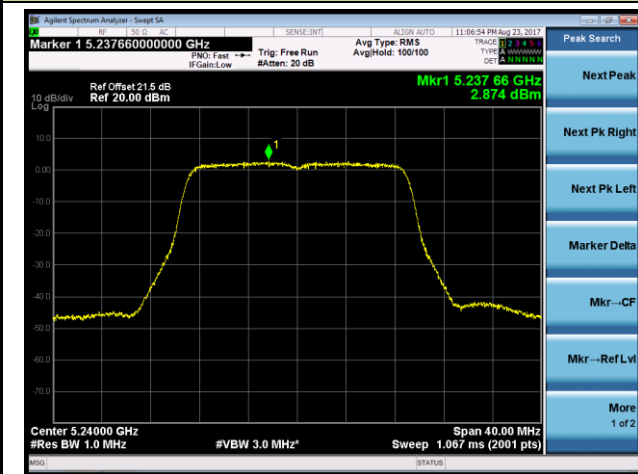

Channel 48 (5240MHz)