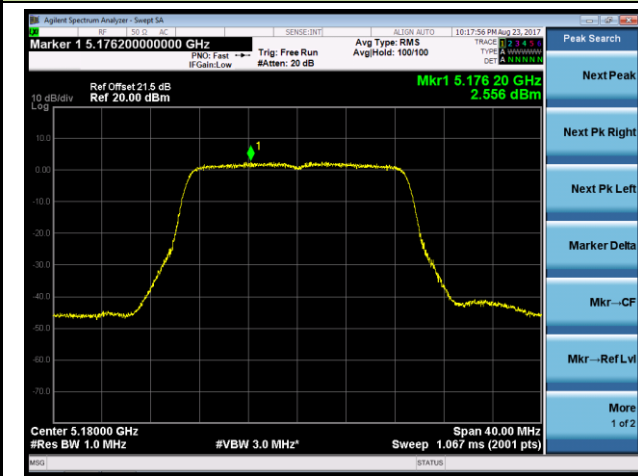

802.11n-HT20 Power Spectral Density - Ant 1 / Ant 0 + 1 + 2 + 3 (CDD Mode)

Channel 36 (5180MHz)