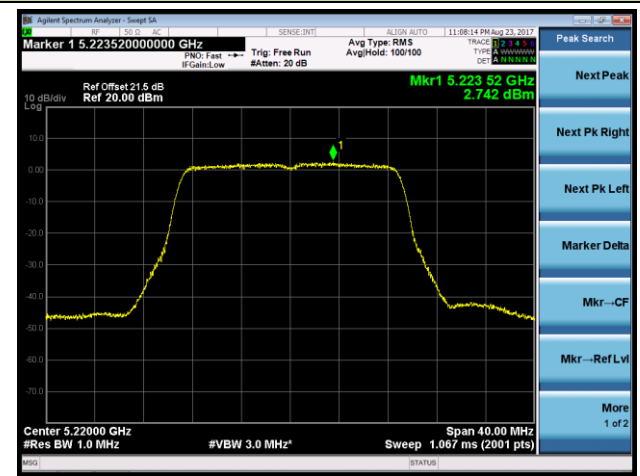

Channel 44 (5220MHz)