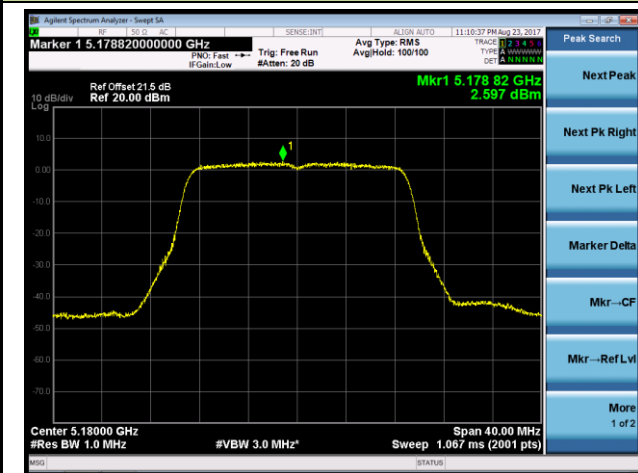

802.11ac-VHT20 Power Spectral Density - Ant 1 / Ant 0 + 1 + 2 + 3 (CDD Mode)

Channel 36 (5180MHz)