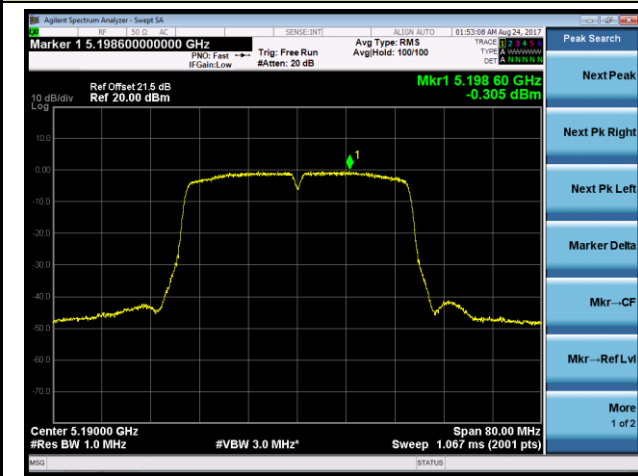

802.11ac-VHT40 Power Spectral Density - Ant 0 / Ant 0 + 1 + 2 + 3 (CDD Mode)

Channel 38 (5190MHz)