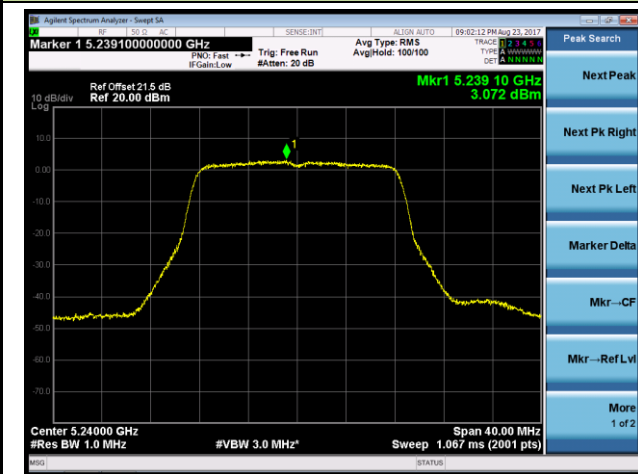

Channel 48 (5240MHz)