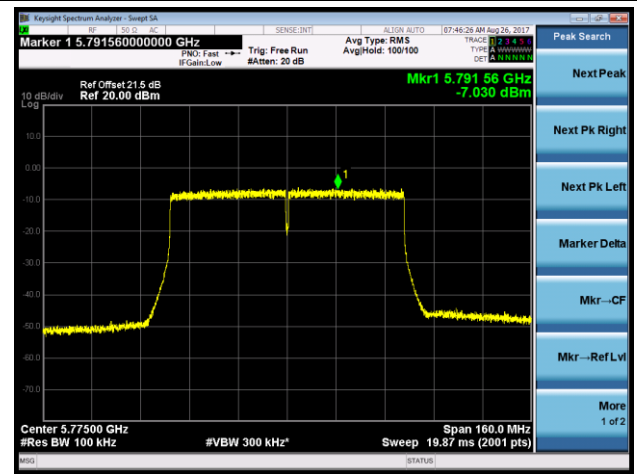

Channel 155 (5775MHz)