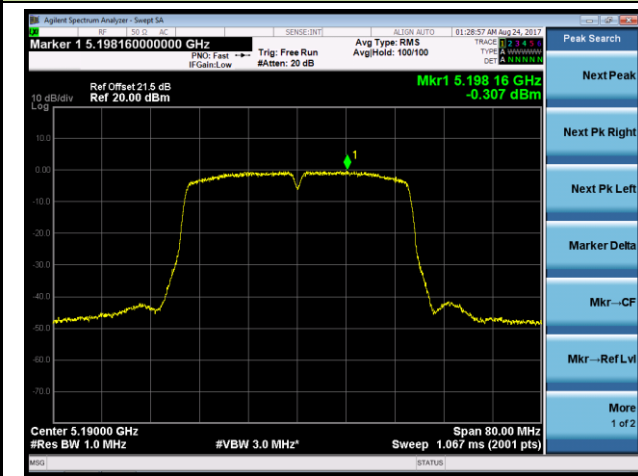

**802.11n-HT40 Power Spectral Density - Ant 0 / Ant 0 + 1 + 2 + 3 (CDD Mode)**

**Channel 38 (5190MHz)**

**Channel 46 (5230MHz)**

**Channel 151 (5755MHz)**

**Channel 159 (5795MHz)**

## 802.11ac-VHT20 Power Spectral Density - Ant 0 / Ant 0 + 1 + 2 + 3 (CDD Mode)