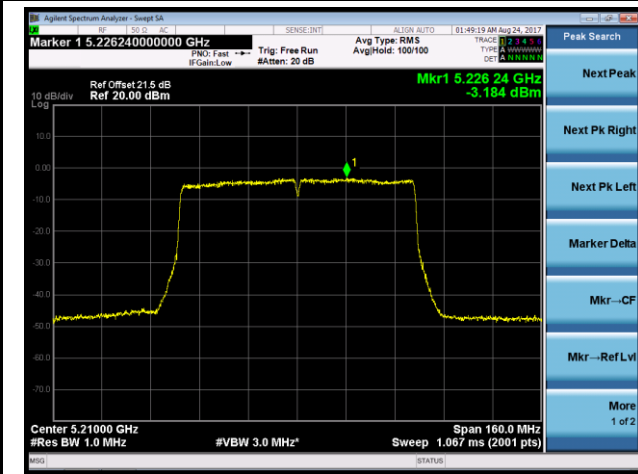

802.11ac-VHT80 Power Spectral Density - Ant 1 / Ant 0 + 1 + 2 + 3 (CDD Mode)

Channel 42 (5210MHz)