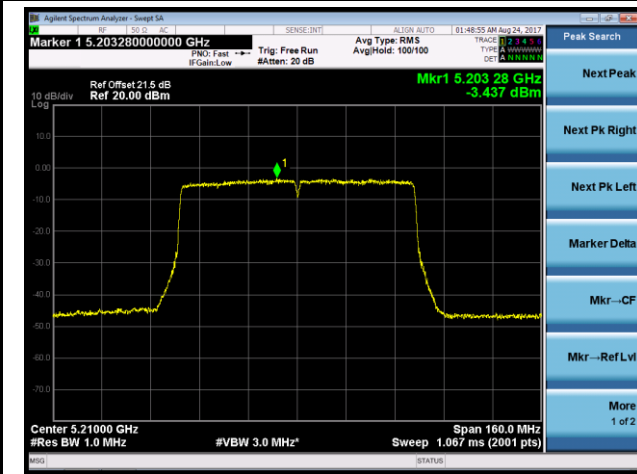

802.11ac-VHT80 Power Spectral Density - Ant 0 / Ant 0 + 1 + 2 + 3 (CDD Mode)

Channel 42 (5210MHz)