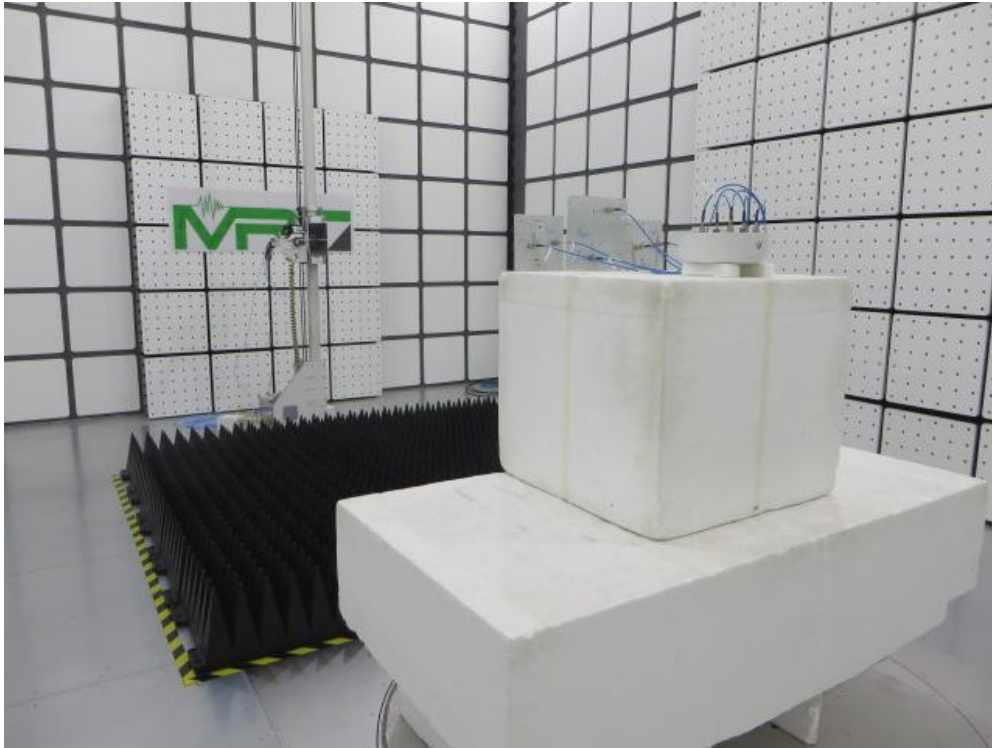

APEX0374 Test Setup Photo

Description: Front View of Conducted Emission Test Setup

Description: Back View of Conducted Emission Test Setup

Description: Radiated Spurious Emission Test Setup for 9kHz ~ 30MHz (Omni Antenna)

Description: Radiated Spurious Emission Test Setup for 30MHz ~ 1GHz (Omni Antenna)

Description: Radiated Spurious Emission Test Setup for 1GHz ~ 18GHz (Omni Antenna)

Description: Radiated Spurious Emission Test Setup for 18GHz ~ 40GHz (Omni Antenna)

Description: Radiated Spurious Emission Test Setup for 9kHz ~ 30MHz (Directional Antenna)

Description: Radiated Spurious Emission Test Setup for 30MHz ~ 1GHz (Directional Antenna)

Description: Radiated Spurious Emission Test Setup for 1GHz ~ 18GHz (Directional Antenna)

Description: Radiated Spurious Emission Test Setup for 18GHz ~ 40GHz (Directional Antenna)

APEX0375 Test Setup Photo

Description: Front View of Conducted Emission Test Setup for Power Port

Description: Back View of Conducted Emission Test Setup for Power Port