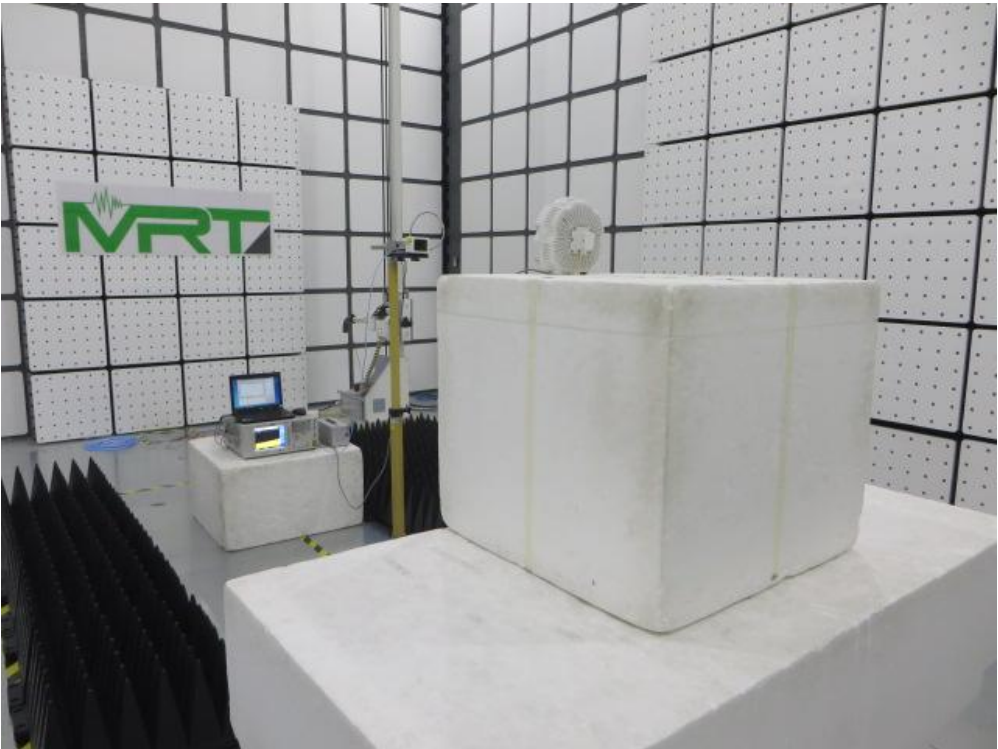

APEX0377 Test Setup Photo

Description: Front View of Conducted Emission Test Setup

Description: Back View of Conducted Emission Test Setup

Description: Radiated Spurious Emission Test Setup for 9kHz ~ 30MHz

Description: Radiated Spurious Emission Test Setup for 30MHz ~ 1GHz

Description: Radiated Spurious Emission Test Setup for 1GHz ~ 18GHz

Description: Radiated Spurious Emission Test Setup for 18GHz ~ 40GHz

APEX0374 Test Setup Photo

Description: Front View of Conducted Emission Test Setup

Description: Back View of Conducted Emission Test Setup

Description: Radiated Spurious Emission Test Setup for 9kHz ~ 30MHz (Omni Antenna)