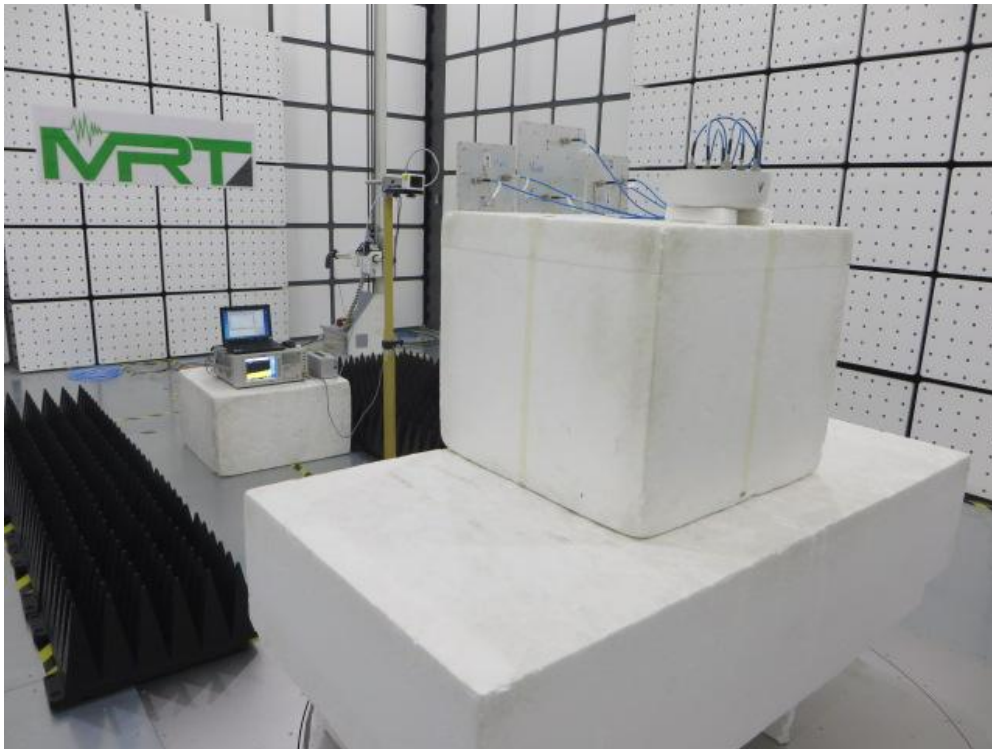

Description: Radiated Spurious Emission Test Setup for 9kHz ~ 30MHz (Directional Antenna)

Description: Radiated Spurious Emission Test Setup for 30MHz ~ 1GHz (Directional Antenna)

Description: Radiated Spurious Emission Test Setup for 1GHz ~ 18GHz (Directional Antenna)

Description: Radiated Spurious Emission Test Setup for 18GHz ~ 40GHz (Directional Antenna)

APEX0375 Test Setup Photo

Description: Front View of Conducted Emission Test Setup for Power Port

Description: Back View of Conducted Emission Test Setup for Power Port