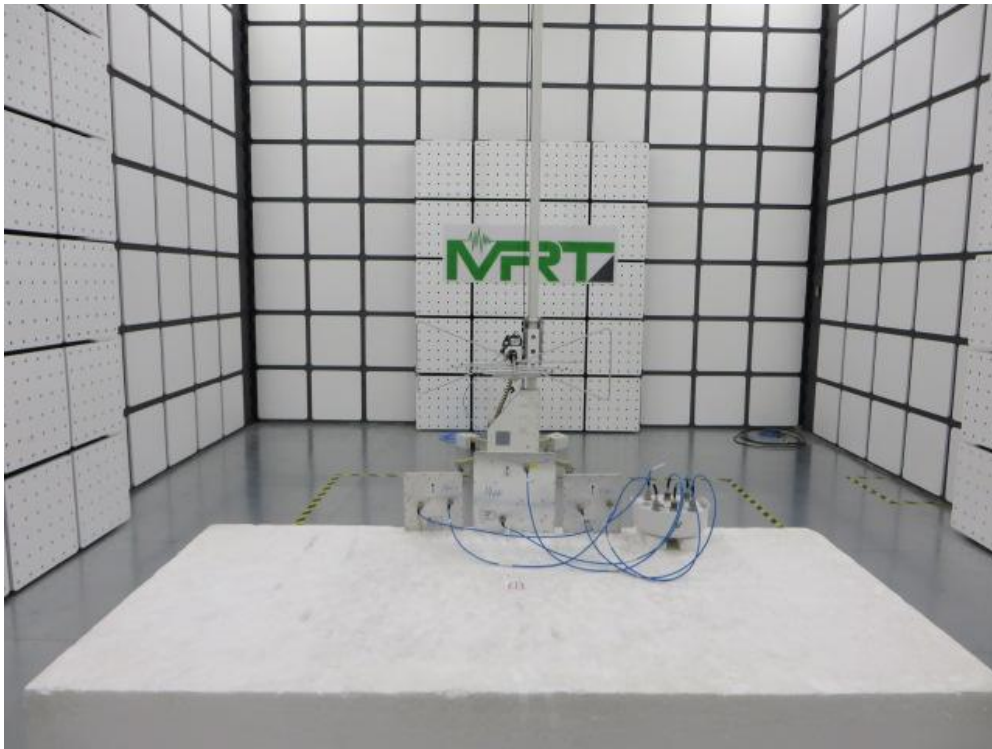

APEX0374 Test Setup Photo

Description: Front View of Conducted Emission Test Setup

Description: Back View of Conducted Emission Test Setup

Description: Radiated Spurious Emission Test Setup for 9kHz ~ 30MHz (Omni Antenna)

Description: Radiated Spurious Emission Test Setup for 30MHz ~ 1GHz (Omni Antenna)

Description: Radiated Spurious Emission Test Setup for 1GHz ~ 18GHz (Omni Antenna)

Description: Radiated Spurious Emission Test Setup for 18GHz ~ 40GHz (Omni Antenna)

Description: Radiated Spurious Emission Test Setup for 9kHz ~ 30MHz (Directional Antenna)

Description: Radiated Spurious Emission Test Setup for 30MHz ~ 1GHz (Directional Antenna)

Description: Radiated Spurious Emission Test Setup for 1GHz ~ 18GHz (Directional Antenna)

Description: Radiated Spurious Emission Test Setup for 18GHz ~ 40GHz (Directional Antenna)

APEX0375 Test Setup Photo

Description: Front View of Conducted Emission Test Setup for Power Port

Description: Back View of Conducted Emission Test Setup for Power Port