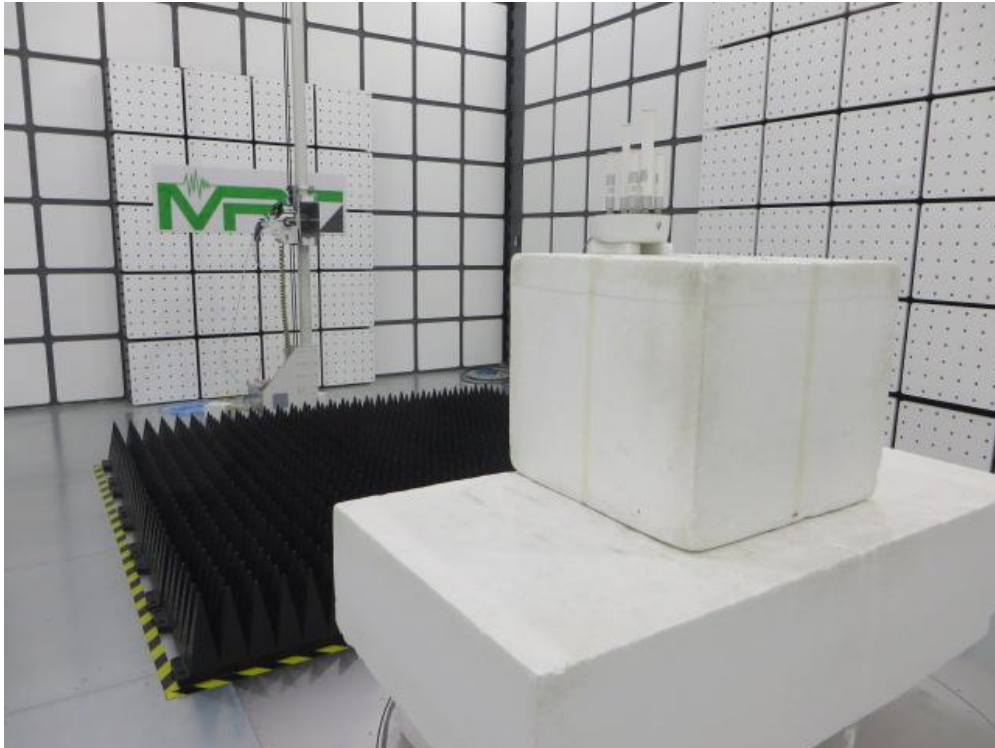

APEX0377 Test Setup Photo

Description: Front View of Conducted Emission Test Setup

Description: Back View of Conducted Emission Test Setup

Description: Radiated Spurious Emission Test Setup for 9kHz ~ 30MHz

APEX0374 Test Setup Photo

Description: Front View of Conducted Emission Test Setup

Description: Back View of Conducted Emission Test Setup

Description: Radiated Spurious Emission Test Setup for 9kHz ~ 30MHz (Omni Antenna)

Description: Radiated Spurious Emission Test Setup for 30MHz ~ 1GHz (Omni Antenna)

Description: Radiated Spurious Emission Test Setup for 1GHz ~ 18GHz (Omni Antenna)

Description: Radiated Spurious Emission Test Setup for 18GHz ~ 40GHz (Omni Antenna)

Description: Radiated Spurious Emission Test Setup for 18GHz ~ 40GHz (Directional Antenna)

APEX0375 Test Setup Photo

Description: Front View of Conducted Emission Test Setup for Power Port

Description: Back View of Conducted Emission Test Setup for Power Port