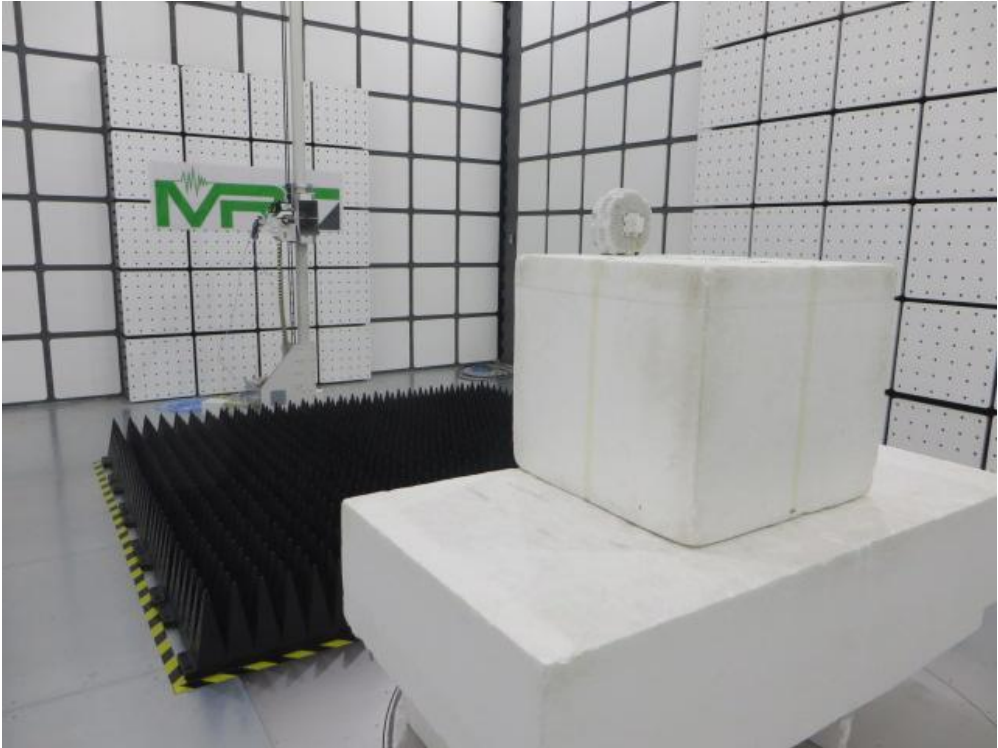

APEX0377 Test Setup Photo

Description: Front View of Conducted Emission Test Setup

Description: Back View of Conducted Emission Test Setup

Description: Radiated Spurious Emission Test Setup for 9kHz ~ 30MHz

Description: Radiated Spurious Emission Test Setup for 30MHz ~ 1GHz

Description: Radiated Spurious Emission Test Setup for 1GHz ~ 18GHz

Description: Radiated Spurious Emission Test Setup for 18GHz ~ 40GHz

APEX0374 Test Setup Photo

Description: Front View of Conducted Emission Test Setup

Description: Back View of Conducted Emission Test Setup

Description: Radiated Spurious Emission Test Setup for 9kHz ~ 30MHz (Omni Antenna)

Description: Radiated Spurious Emission Test Setup for 18GHz ~ 40GHz (Directional Antenna)

APEX0375 Test Setup Photo

Description: Front View of Conducted Emission Test Setup for Power Port

Description: Back View of Conducted Emission Test Setup for Power Port