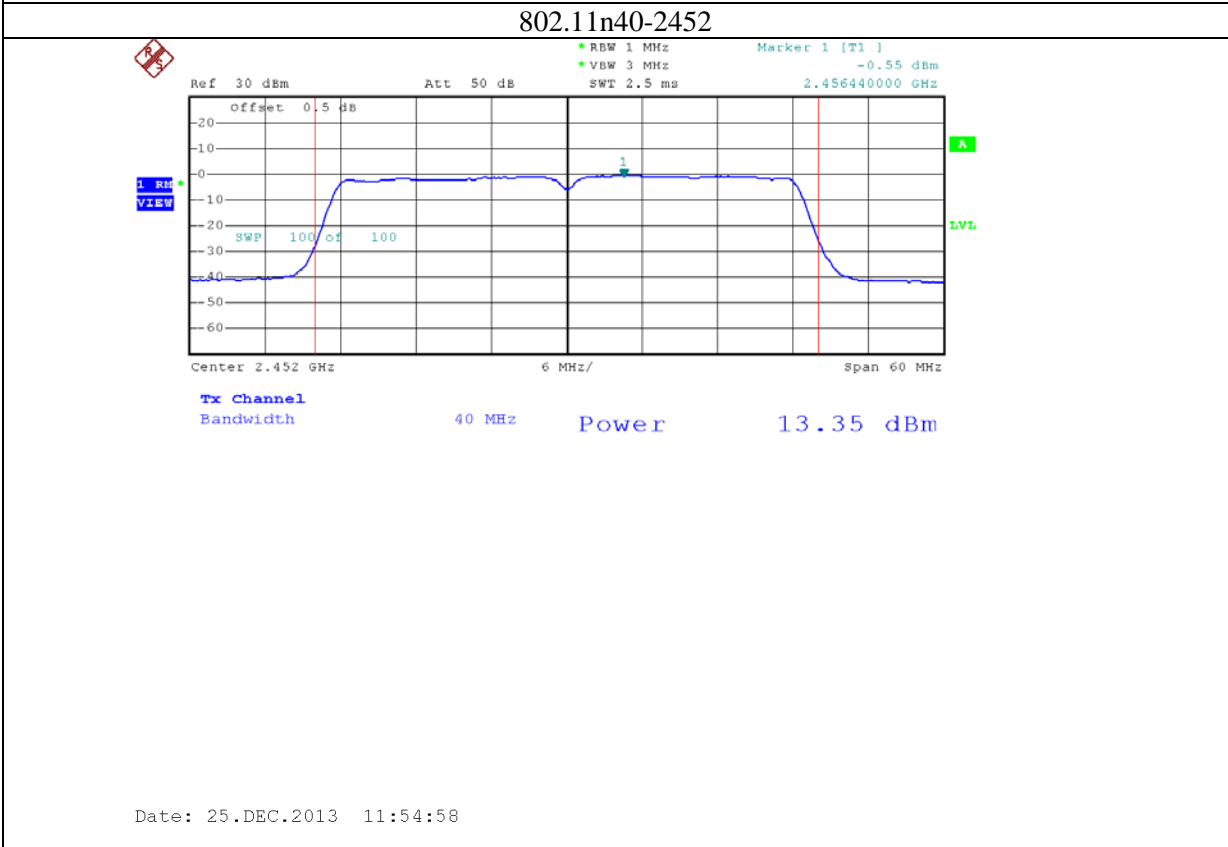

4: 5.8G band port 0 (APEX0100 with 5dBi gain antenna for 5.8G band)

802.11n20-5785

Date: 24.NOV.2013 09:52:55

802.11n20-5825

Date: 24.NOV.2013 09:56:56

5: 5.8G band port 1 (APEX0100 with 5dBi gain antenna for 5.8G band)

6: 5.8G band port 2 (APEX0100 with 5dBi gain antenna for 5.8G band)

7: 2.4G band Port 0 (APEX0101 with 5dBi gain antenna for 2.4GHz band)

8: 2.4G band Port 1 (APEX0101 with 5dBi gain antenna for 2.4GHz band)

9: 2.4G band Port 2 (APEX0101 with 5dBi gain antenna for 2.4GHz band)

10: 2.4G band Port 0 (APEX0101 with 14dBi gain antenna for 2.4GHz band)

11: 2.4G band Port 1 (APEX0101 with 14dBi gain antenna for 2.4GHz band)