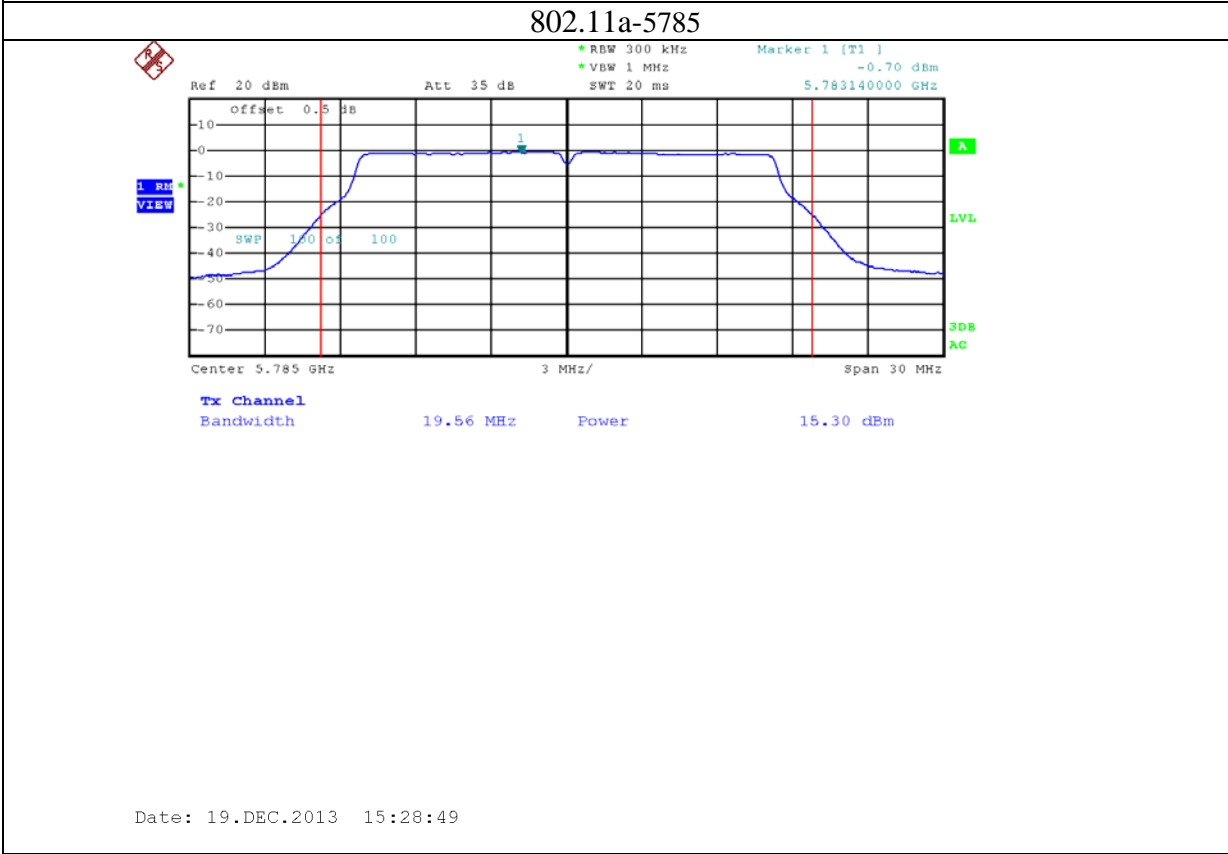

12: 2.4G band Port 2 (APEX0101 with 14dBi gain antenna for 2.4GHz band)

13: 5.8G band port 0 (APEX0101 with 14dBi gain antenna for 5.8G band)

802.11n20-5785

Date: 19.DEC.2013 15:24:31

802.11n20-5825

Date: 19.DEC.2013 15:26:05

14: 5.8G band port 1 (APEX0101 with 14dBi gain antenna for 5.8G band)

15: 5.8G band port 2 (APEX0101 with 14dBi gain antenna for 5.8G band)

16: 5.8G band port 0 (APEX0101 with 10dBi gain antenna for 5.8G band)

802.11a-5825

802.11n20-5745

Date: 26.JAN.2014 09:57:37

802.11n20-5785

Date: 26.JAN.2014 09:58:37

802.11n20-5825

17: 5.8G band port 1 (APEX0101 with 10dBi gain antenna for 5.8G band)

802.11n20-5785