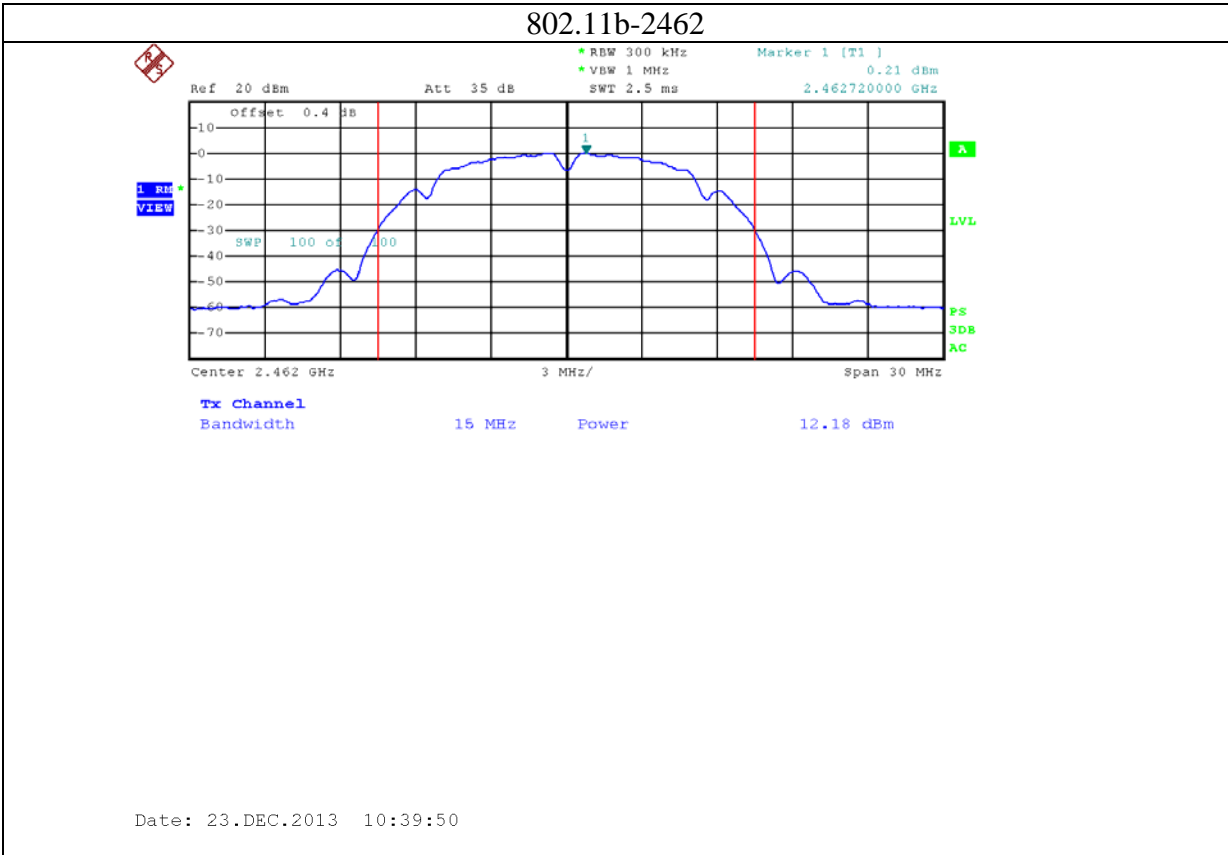

9: 2.4G band Port 2 (APEX0101 with 5dBi gain antenna for 2.4GHz band)

10: 2.4G band Port 0 (APEX0101 with 14dBi gain antenna for 2.4GHz band)

11: 2.4G band Port 1 (APEX0101 with 14dBi gain antenna for 2.4GHz band)

12: 2.4G band Port 2 (APEX0101 with 14dBi gain antenna for 2.4GHz band)

13: 5.8G band port 0 (APEX0101 with 14dBi gain antenna for 5.8G band)

802.11n20-5785

Date: 19.DEC.2013 15:24:31

802.11n20-5825

Date: 19.DEC.2013 15:26:05