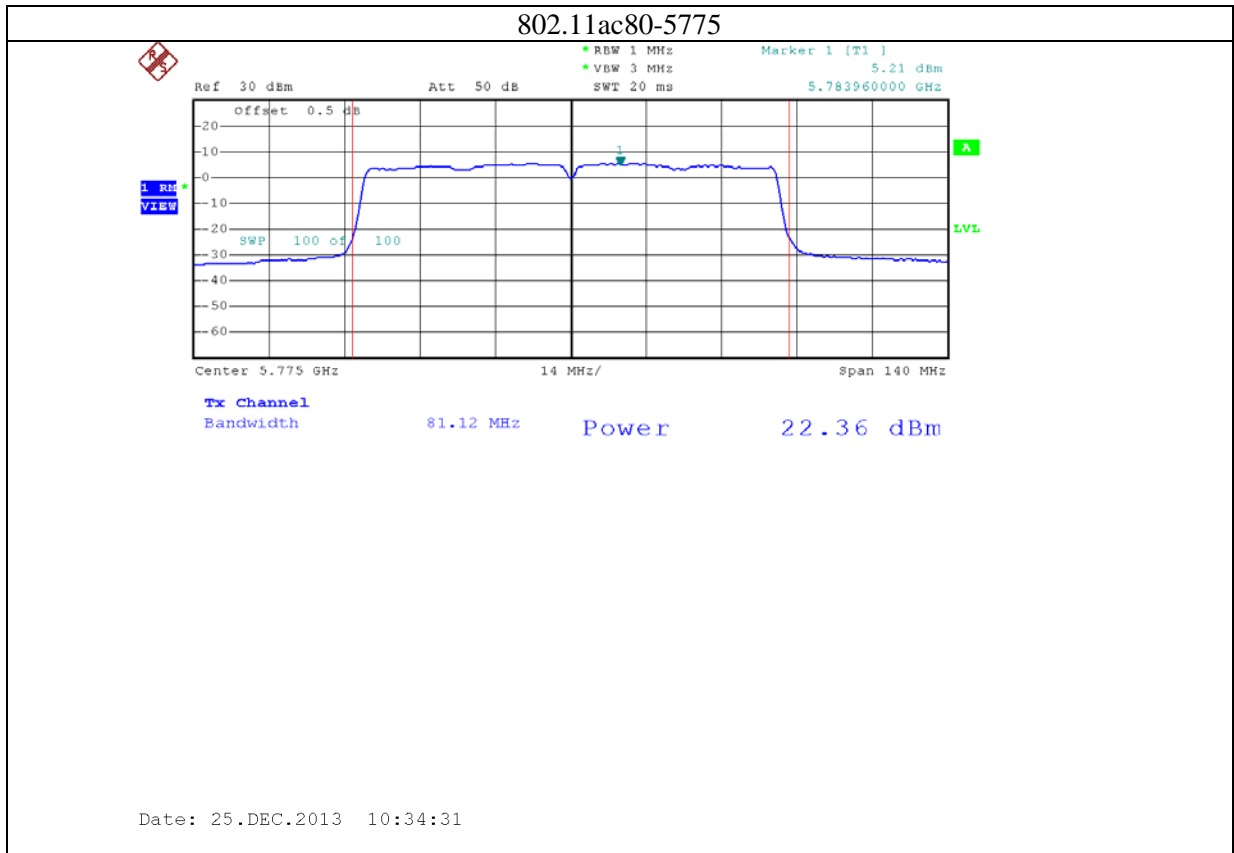

Annex B: Test plots 2 (Maximum Conducted Output power)

1: 2.4G band Port 0 (APEX0100 with 4dBi gain antenna for 2.4GHz band)

2: 2.4G band Port 1 (APEX0100 with 4dBi gain antenna for 2.4GHz band)

3: 2.4G band Port 2 (APEX0100 with 4dBi gain antenna for 2.4GHz band)

4: 5.8G band port 0 (APEX0100 with 5dBi gain antenna for 5.8G band)

802.11n20-5785

Date: 24.NOV.2013 09:52:55

802.11n20-5825

Date: 24.NOV.2013 09:56:56

5: 5.8G band port 1 (APEX0100 with 5dBi gain antenna for 5.8G band)

6: 5.8G band port 2 (APEX0100 with 5dBi gain antenna for 5.8G band)

7: 2.4G band Port 0 (APEX0101 with 5dBi gain antenna for 2.4GHz band)

8: 2.4G band Port 1 (APEX0101 with 5dBi gain antenna for 2.4GHz band)