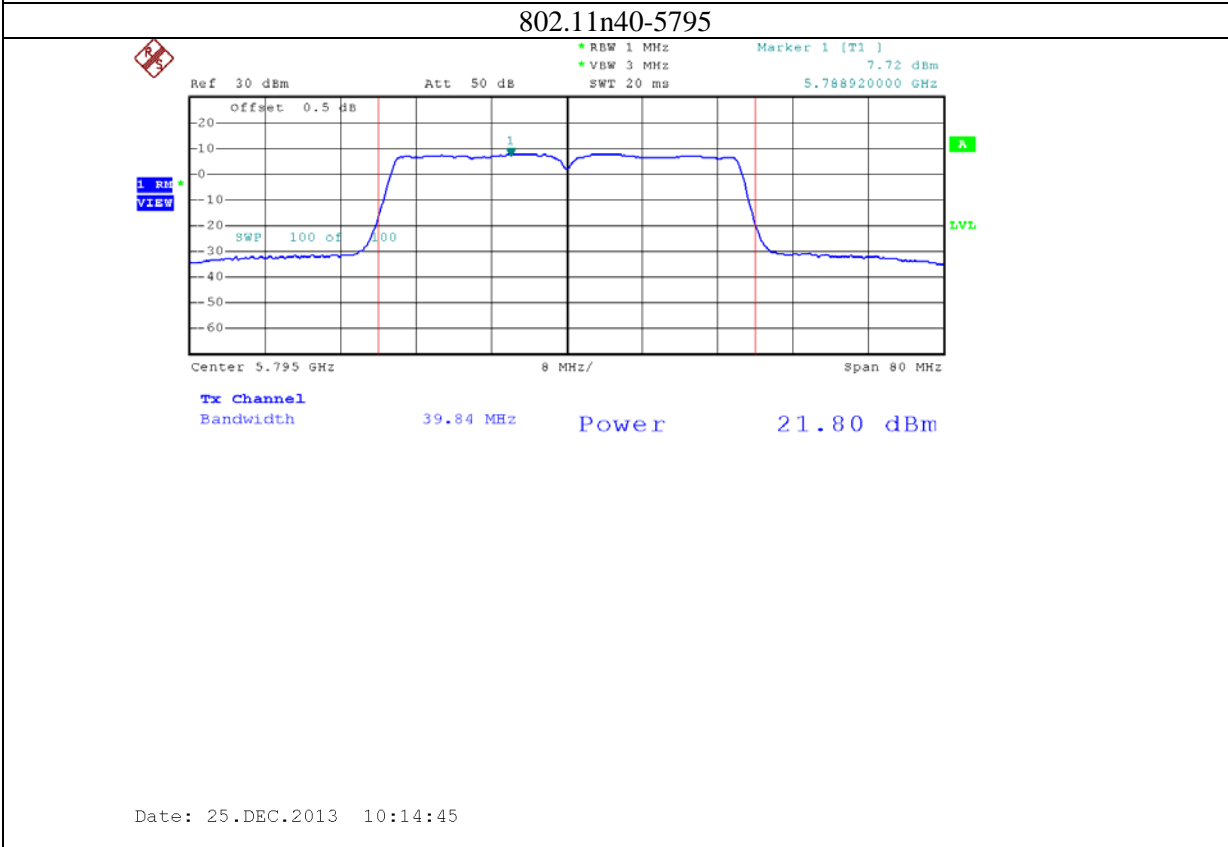

Annex B: Test plots 2 (Maximum Conducted Output power)

1: 2.4G band Port 0 (APEX0100 with 4dBi gain antenna for 2.4GHz band)

2: 2.4G band Port 1 (APEX0100 with 4dBi gain antenna for 2.4GHz band)

3: 2.4G band Port 2 (APEX0100 with 4dBi gain antenna for 2.4GHz band)

4: 5.8G band port 0 (APEX0100 with 5dBi gain antenna for 5.8G band)

802.11n20-5785

Date: 24.NOV.2013 09:52:55

802.11n20-5825

Date: 24.NOV.2013 09:56:56

5: 5.8G band port 1 (APEX0100 with 5dBi gain antenna for 5.8G band)

6: 5.8G band port 2 (APEX0100 with 5dBi gain antenna for 5.8G band)

7: 2.4G band Port 0 (APEX0101 with 5dBi gain antenna for 2.4GHz band)

8: 2.4G band Port 1 (APEX0101 with 5dBi gain antenna for 2.4GHz band)