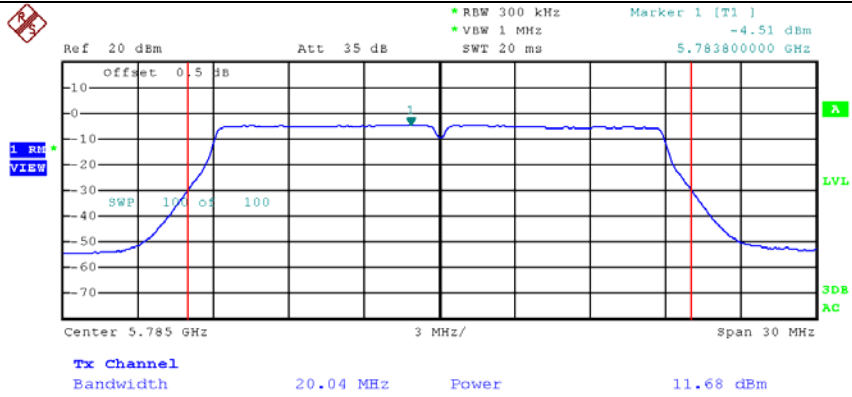

12: 2.4G band Port 2 (APEX0101 with 14dBi gain antenna for 2.4GHz band)

13: 5.8G band port 0 (APEX0101 with 14dBi gain antenna for 5.8G band)

802.11n20-5785

Date: 19.DEC.2013 15:24:31

802.11n20-5825

Date: 19.DEC.2013 15:26:05

14: 5.8G band port 1 (APEX0101 with 14dBi gain antenna for 5.8G band)

15: 5.8G band port 2 (APEX0101 with 14dBi gain antenna for 5.8G band)

16: 5.8G band port 0 (APEX0101 with 10dBi gain antenna for 5.8G band)