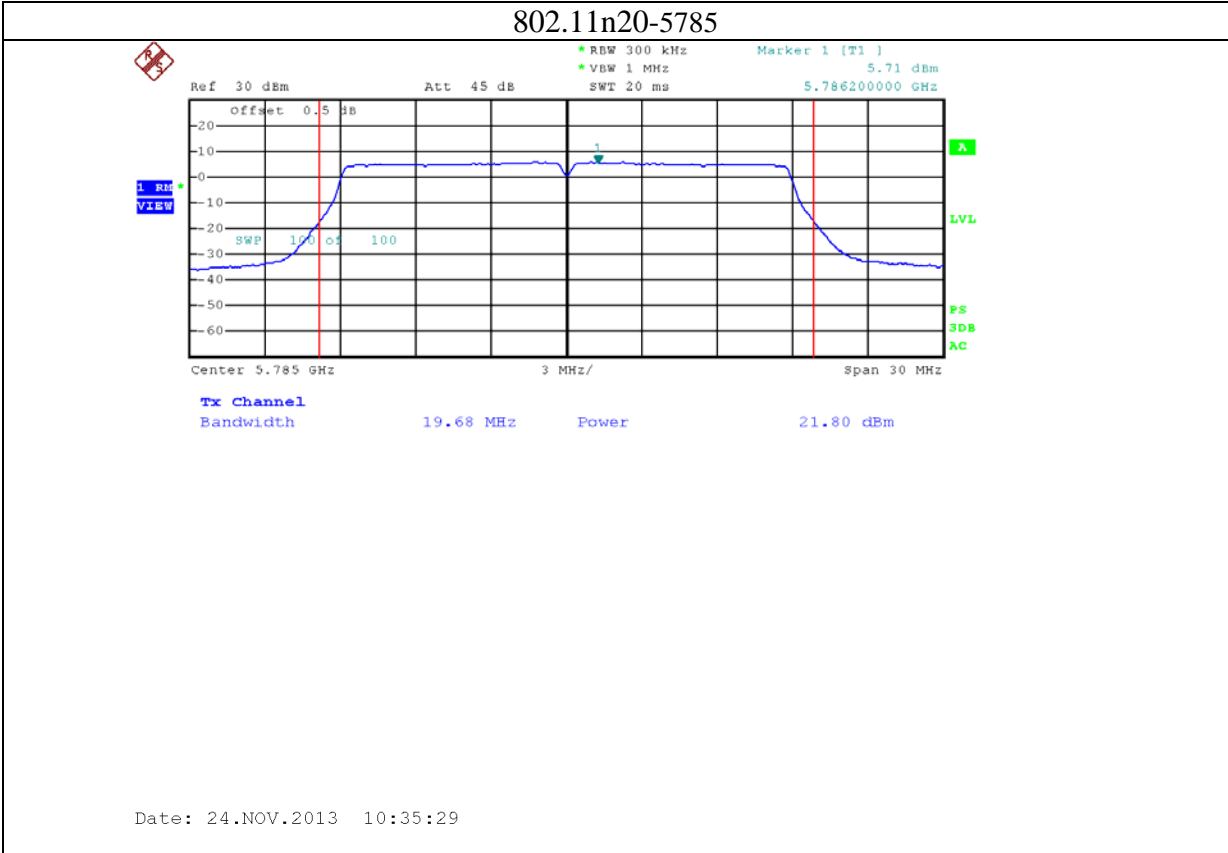

Annex B: Test plots 2 (Maximum Conducted Output power)

1: 2.4G band Port 0 (APEX0100 with 4dBi gain antenna for 2.4GHz band)

2: 2.4G band Port 1 (APEX0100 with 4dBi gain antenna for 2.4GHz band)

3: 2.4G band Port 2 (APEX0100 with 4dBi gain antenna for 2.4GHz band)

4: 5.8G band port 0 (APEX0100 with 5dBi gain antenna for 5.8G band)

802.11n20-5785

Date: 24.NOV.2013 09:52:55

802.11n20-5825

Date: 24.NOV.2013 09:56:56

5: 5.8G band port 1 (APEX0100 with 5dBi gain antenna for 5.8G band)

6: 5.8G band port 2 (APEX0100 with 5dBi gain antenna for 5.8G band)

7: 2.4G band Port 0 (APEX0101 with 5dBi gain antenna for 2.4GHz band)

8: 2.4G band Port 1 (APEX0101 with 5dBi gain antenna for 2.4GHz band)