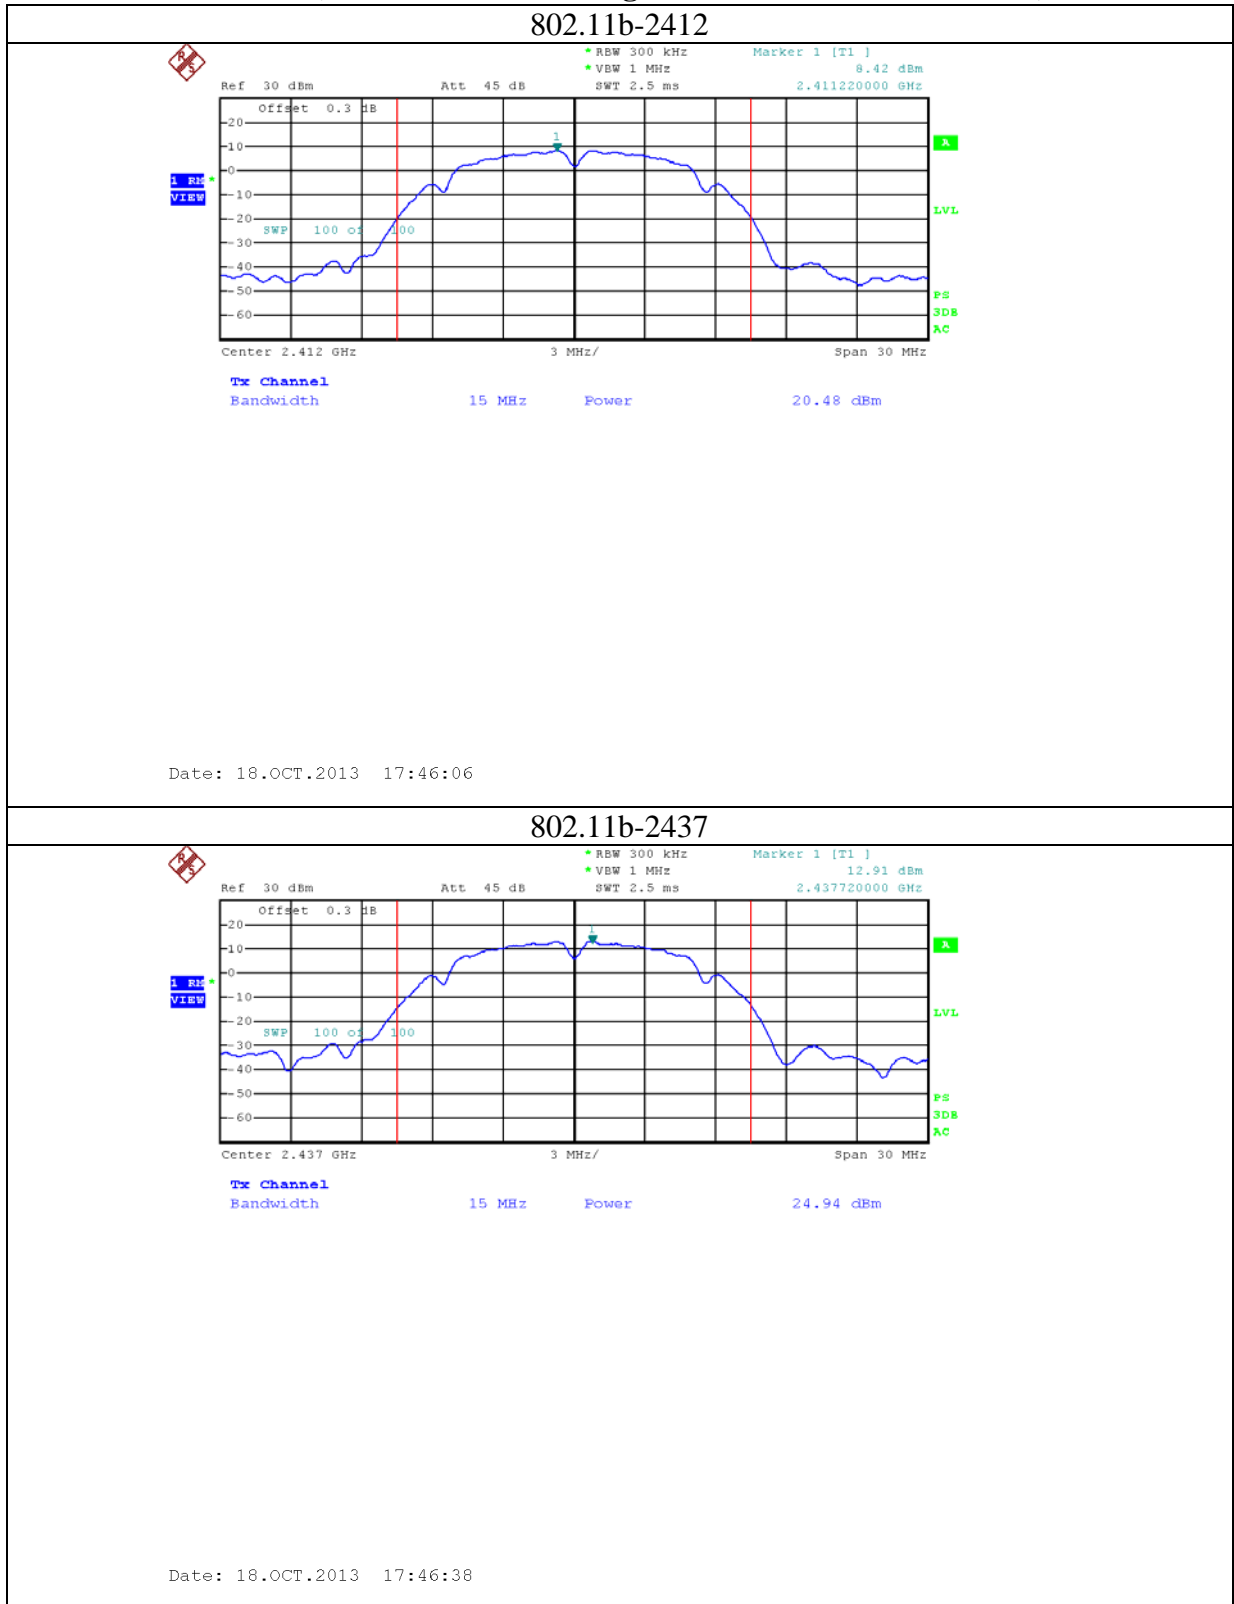

Annex B: Test plots 2 (Maximum Conducted Output power)

1: 2.4G band Port 0 (APEX0100 with 4dBi gain antenna for 2.4GHz band)

2: 2.4G band Port 1 (APEX0100 with 4dBi gain antenna for 2.4GHz band)

3: 2.4G band Port 2 (APEX0100 with 4dBi gain antenna for 2.4GHz band)

4: 5.8G band port 0 (APEX0100 with 5dBi gain antenna for 5.8G band)

802.11n20-5785

Date: 24.NOV.2013 09:52:55

802.11n20-5825

Date: 24.NOV.2013 09:56:56

5: 5.8G band port 1 (APEX0100 with 5dBi gain antenna for 5.8G band)