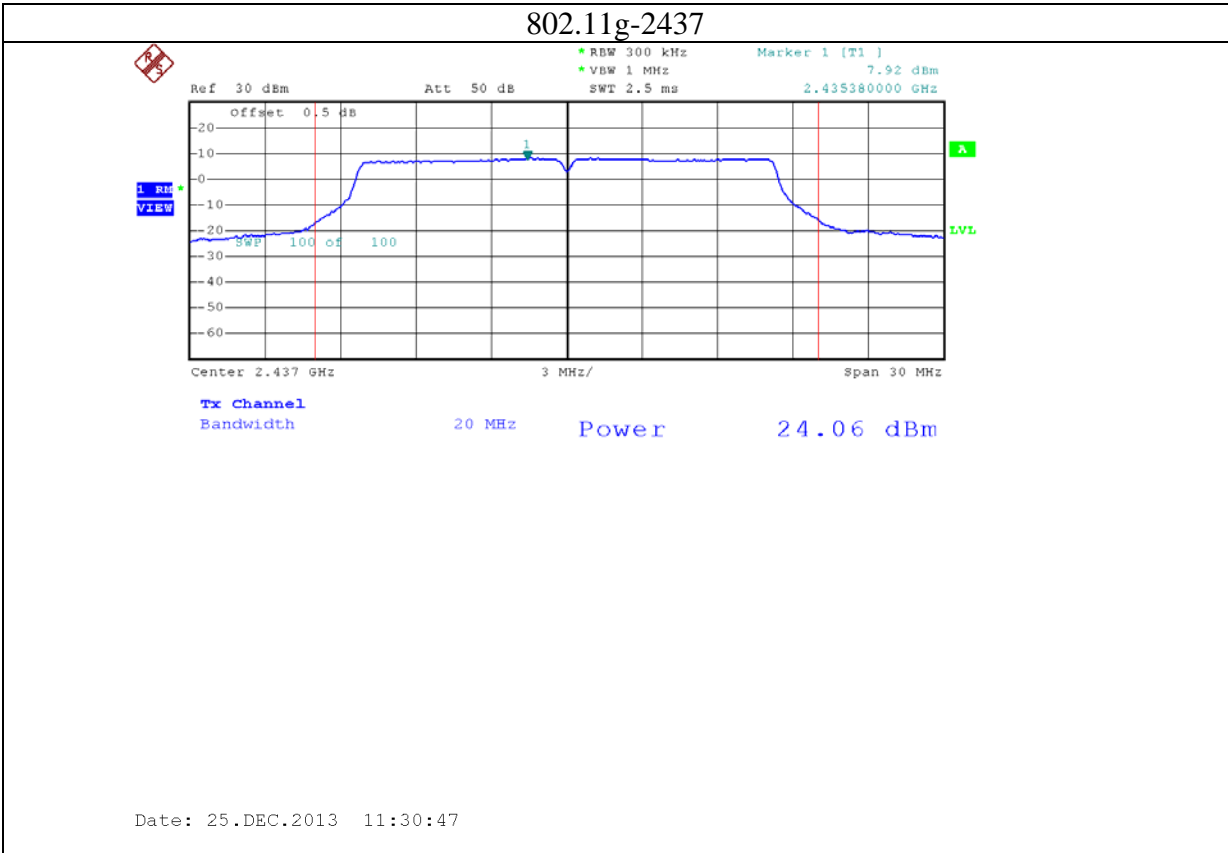

Annex B: Test plots 2 (Maximum Conducted Output power)

1: 2.4G band Port 0 (APEX0100 with 4dBi gain antenna for 2.4GHz band)

2: 2.4G band Port 1 (APEX0100 with 4dBi gain antenna for 2.4GHz band)

3: 2.4G band Port 2 (APEX0100 with 4dBi gain antenna for 2.4GHz band)

4: 5.8G band port 0 (APEX0100 with 5dBi gain antenna for 5.8G band)

802.11n20-5785

Date: 24.NOV.2013 09:52:55

802.11n20-5825

Date: 24.NOV.2013 09:56:56

5: 5.8G band port 1 (APEX0100 with 5dBi gain antenna for 5.8G band)

6: 5.8G band port 2 (APEX0100 with 5dBi gain antenna for 5.8G band)

7: 2.4G band Port 0 (APEX0101 with 5dBi gain antenna for 2.4GHz band)

8: 2.4G band Port 1 (APEX0101 with 5dBi gain antenna for 2.4GHz band)

9: 2.4G band Port 2 (APEX0101 with 5dBi gain antenna for 2.4GHz band)

10: 2.4G band Port 0 (APEX0101 with 14dBi gain antenna for 2.4GHz band)

11: 2.4G band Port 1 (APEX0101 with 14dBi gain antenna for 2.4GHz band)