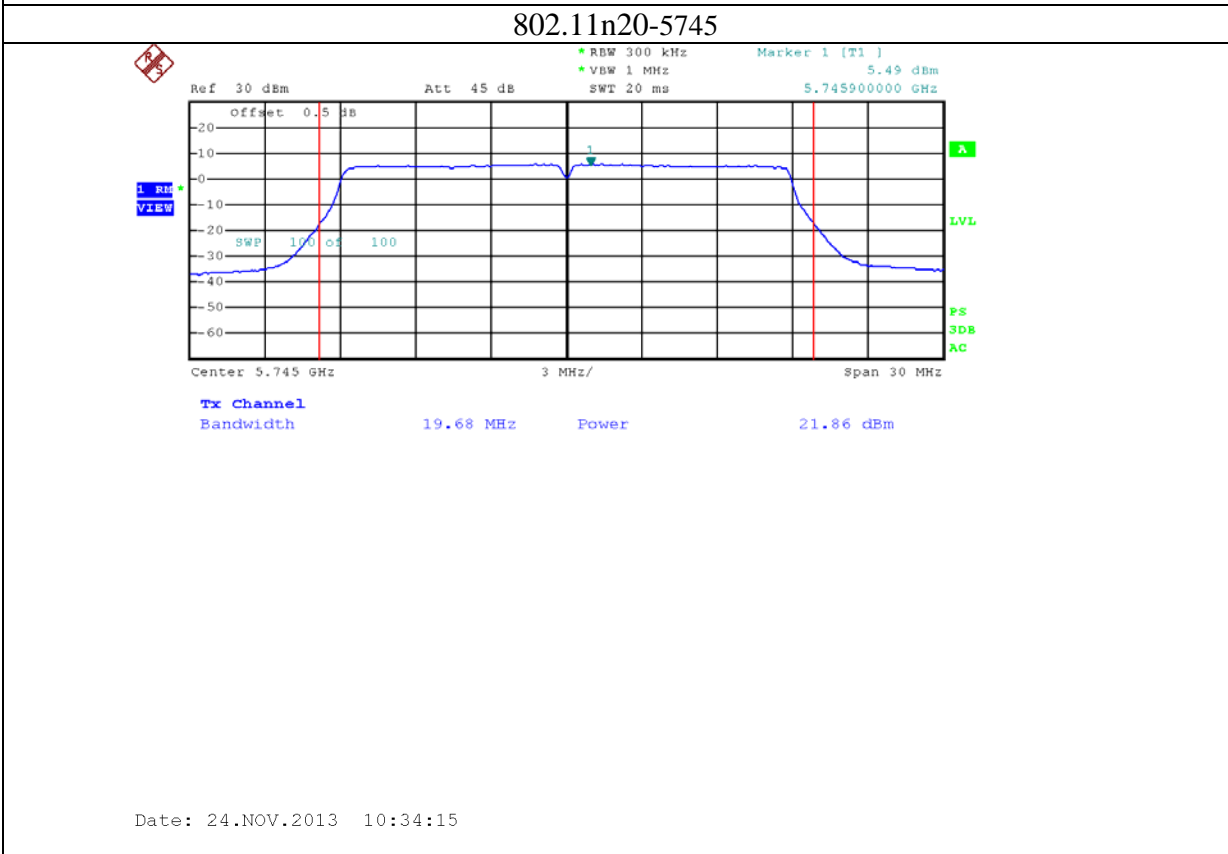

Annex B: Test plots 2 (Maximum Conducted Output power)

1: 2.4G band Port 0 (APEX0100 with 4dBi gain antenna for 2.4GHz band)

2: 2.4G band Port 1 (APEX0100 with 4dBi gain antenna for 2.4GHz band)

3: 2.4G band Port 2 (APEX0100 with 4dBi gain antenna for 2.4GHz band)

4: 5.8G band port 0 (APEX0100 with 5dBi gain antenna for 5.8G band)

802.11n20-5785

Date: 24.NOV.2013 09:52:55

802.11n20-5825

Date: 24.NOV.2013 09:56:56

5: 5.8G band port 1 (APEX0100 with 5dBi gain antenna for 5.8G band)

6: 5.8G band port 2 (APEX0100 with 5dBi gain antenna for 5.8G band)

7: 2.4G band Port 0 (APEX0101 with 5dBi gain antenna for 2.4GHz band)

8: 2.4G band Port 1 (APEX0101 with 5dBi gain antenna for 2.4GHz band)