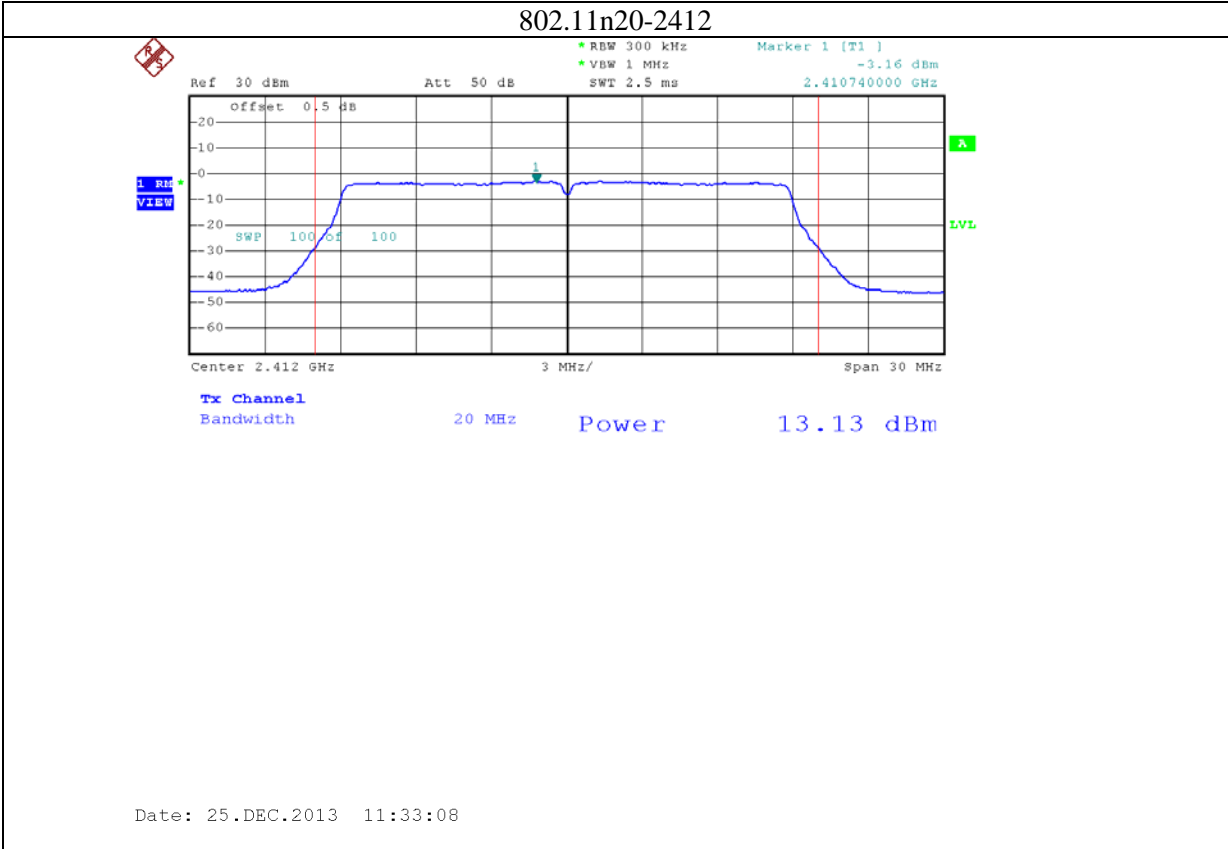

4: 5.8G band port 0 (APEX0100 with 5dBi gain antenna for 5.8G band)

802.11n20-5785

Date: 24.NOV.2013 09:52:55

802.11n20-5825

Date: 24.NOV.2013 09:56:56

5: 5.8G band port 1 (APEX0100 with 5dBi gain antenna for 5.8G band)

6: 5.8G band port 2 (APEX0100 with 5dBi gain antenna for 5.8G band)

7: 2.4G band Port 0 (APEX0101 with 5dBi gain antenna for 2.4GHz band)

8: 2.4G band Port 1 (APEX0101 with 5dBi gain antenna for 2.4GHz band)

9: 2.4G band Port 2 (APEX0101 with 5dBi gain antenna for 2.4GHz band)

10: 2.4G band Port 0 (APEX0101 with 14dBi gain antenna for 2.4GHz band)

11: 2.4G band Port 1 (APEX0101 with 14dBi gain antenna for 2.4GHz band)