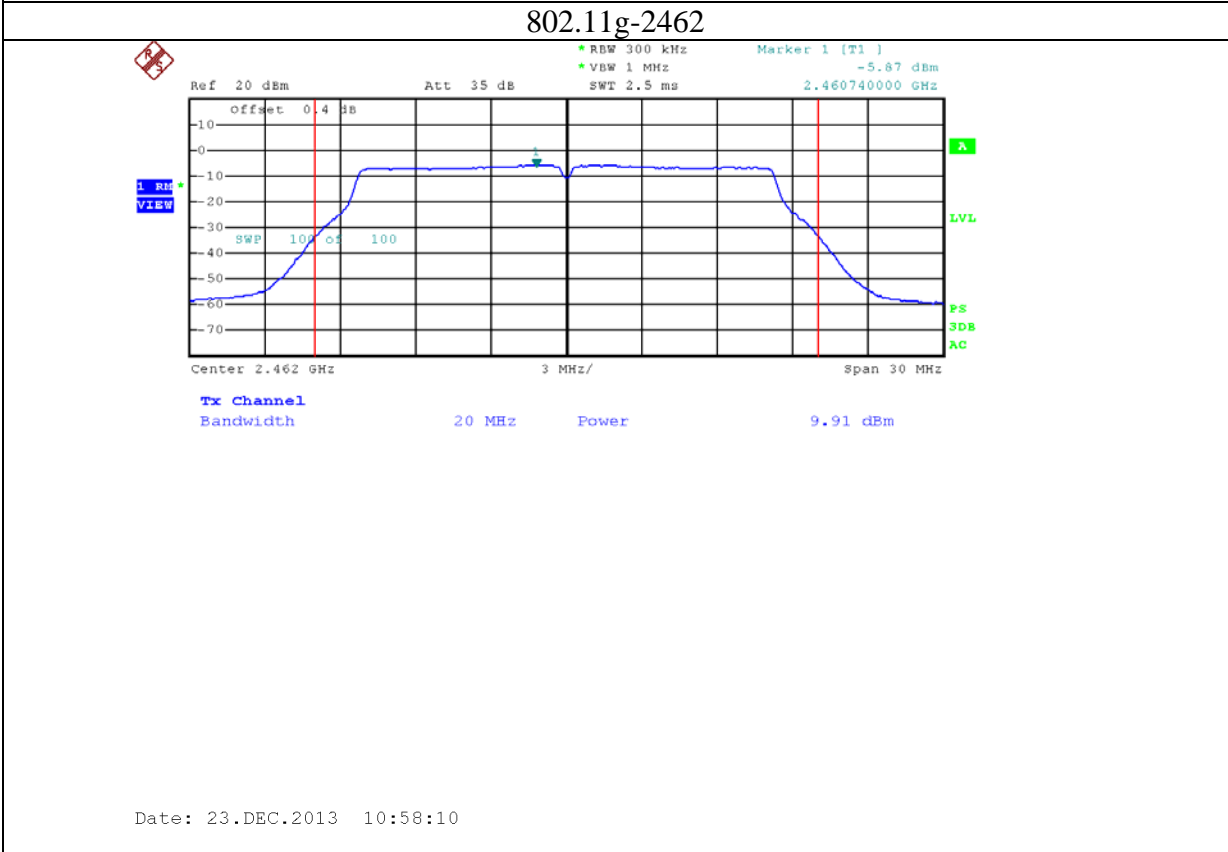

9: 2.4G band Port 2 (APEX0101 with 5dBi gain antenna for 2.4GHz band)

10: 2.4G band Port 0 (APEX0101 with 14dBi gain antenna for 2.4GHz band)

11: 2.4G band Port 1 (APEX0101 with 14dBi gain antenna for 2.4GHz band)

12: 2.4G band Port 2 (APEX0101 with 14dBi gain antenna for 2.4GHz band)

13: 5.8G band port 0 (APEX0101 with 14dBi gain antenna for 5.8G band)

802.11n20-5785

Date: 19.DEC.2013 15:24:31

802.11n20-5825

Date: 19.DEC.2013 15:26:05