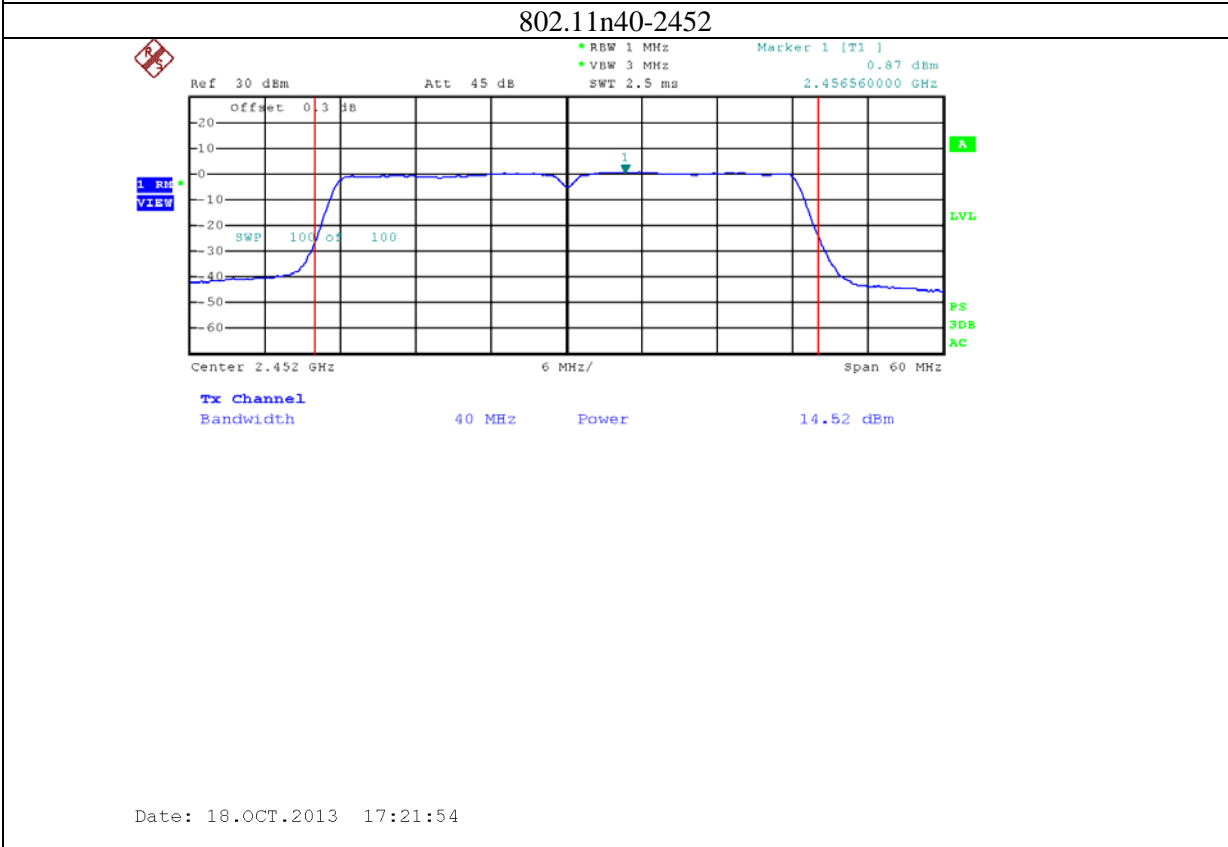

Annex B: Test plots 2 (Maximum Conducted Output power)

1: 2.4G band Port 0 (APEX0100 with 4dBi gain antenna for 2.4GHz band)

2: 2.4G band Port 1 (APEX0100 with 4dBi gain antenna for 2.4GHz band)

3: 2.4G band Port 2 (APEX0100 with 4dBi gain antenna for 2.4GHz band)

4: 5.8G band port 0 (APEX0100 with 5dBi gain antenna for 5.8G band)

802.11n20-5785

Date: 24.NOV.2013 09:52:55

802.11n20-5825

Date: 24.NOV.2013 09:56:56

5: 5.8G band port 1 (APEX0100 with 5dBi gain antenna for 5.8G band)

6: 5.8G band port 2 (APEX0100 with 5dBi gain antenna for 5.8G band)

7: 2.4G band Port 0 (APEX0101 with 5dBi gain antenna for 2.4GHz band)

8: 2.4G band Port 1 (APEX0101 with 5dBi gain antenna for 2.4GHz band)