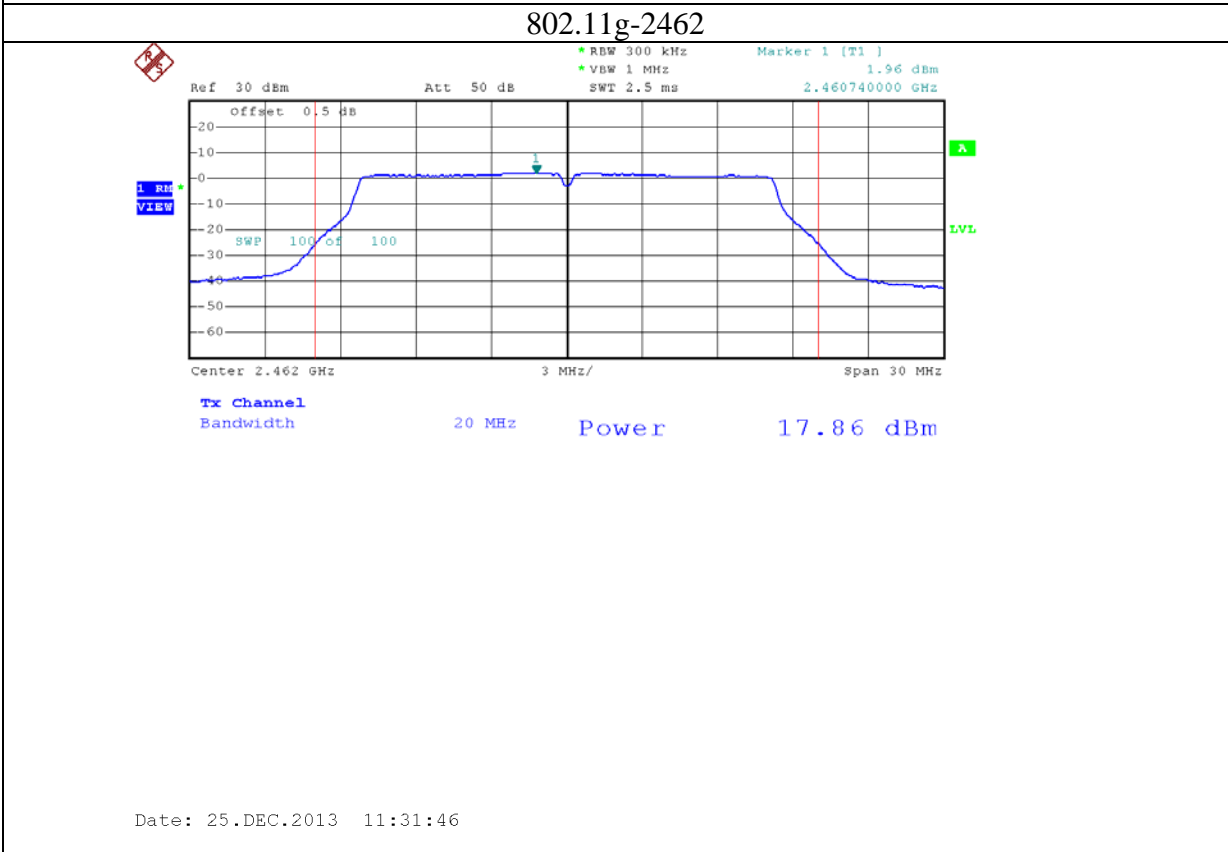

Annex B: Test plots 2 (Maximum Conducted Output power)

1: 2.4G band Port 0 (APEX0100 with 4dBi gain antenna for 2.4GHz band)

2: 2.4G band Port 1 (APEX0100 with 4dBi gain antenna for 2.4GHz band)

3: 2.4G band Port 2 (APEX0100 with 4dBi gain antenna for 2.4GHz band)

4: 5.8G band port 0 (APEX0100 with 5dBi gain antenna for 5.8G band)

802.11n20-5785

Date: 24.NOV.2013 09:52:55

802.11n20-5825

Date: 24.NOV.2013 09:56:56

5: 5.8G band port 1 (APEX0100 with 5dBi gain antenna for 5.8G band)

6: 5.8G band port 2 (APEX0100 with 5dBi gain antenna for 5.8G band)

7: 2.4G band Port 0 (APEX0101 with 5dBi gain antenna for 2.4GHz band)

8: 2.4G band Port 1 (APEX0101 with 5dBi gain antenna for 2.4GHz band)

9: 2.4G band Port 2 (APEX0101 with 5dBi gain antenna for 2.4GHz band)

10: 2.4G band Port 0 (APEX0101 with 14dBi gain antenna for 2.4GHz band)

11: 2.4G band Port 1 (APEX0101 with 14dBi gain antenna for 2.4GHz band)