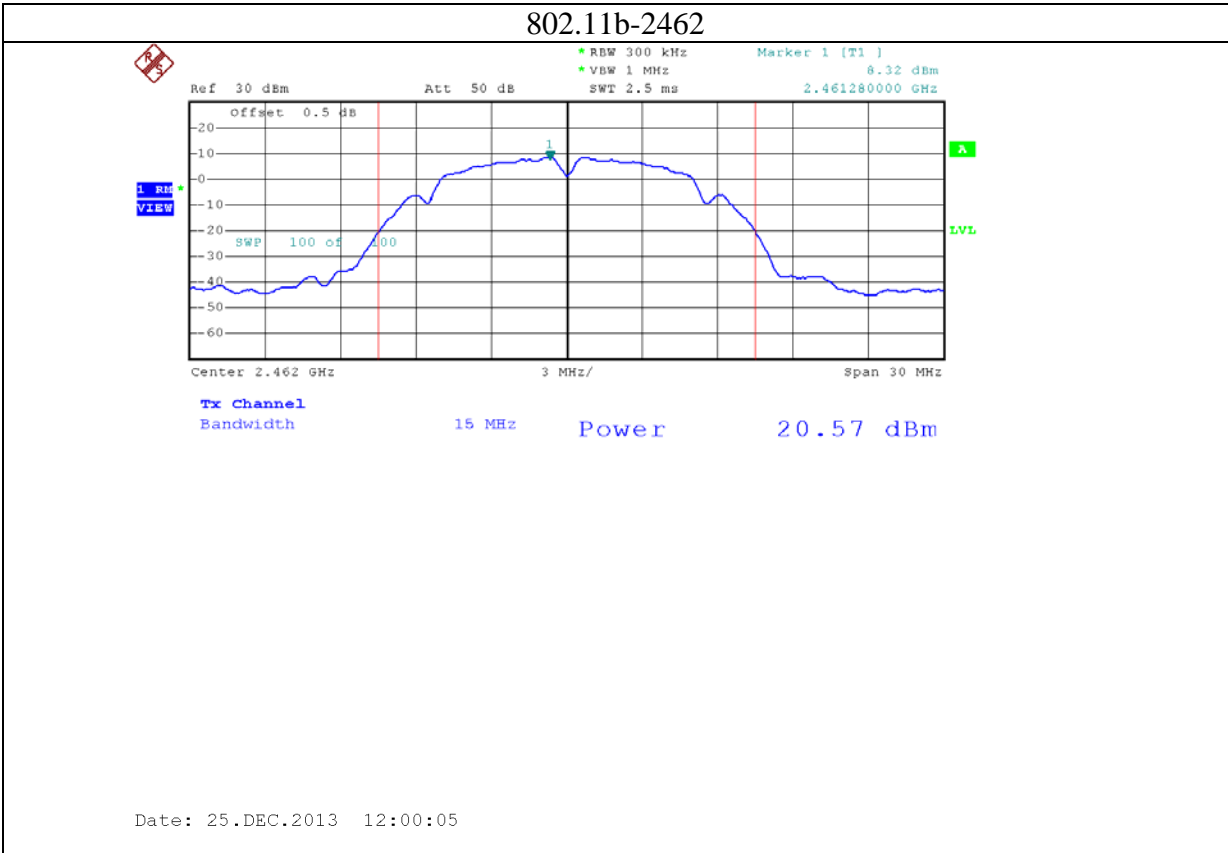

Annex B: Test plots 2 (Maximum Conducted Output power)

1: 2.4G band Port 0 (APEX0100 with 4dBi gain antenna for 2.4GHz band)

2: 2.4G band Port 1 (APEX0100 with 4dBi gain antenna for 2.4GHz band)

3: 2.4G band Port 2 (APEX0100 with 4dBi gain antenna for 2.4GHz band)

4: 5.8G band port 0 (APEX0100 with 5dBi gain antenna for 5.8G band)

802.11n20-5785

Date: 24.NOV.2013 09:52:55

802.11n20-5825

Date: 24.NOV.2013 09:56:56

5: 5.8G band port 1 (APEX0100 with 5dBi gain antenna for 5.8G band)

6: 5.8G band port 2 (APEX0100 with 5dBi gain antenna for 5.8G band)

7: 2.4G band Port 0 (APEX0101 with 5dBi gain antenna for 2.4GHz band)

8: 2.4G band Port 1 (APEX0101 with 5dBi gain antenna for 2.4GHz band)

9: 2.4G band Port 2 (APEX0101 with 5dBi gain antenna for 2.4GHz band)

10: 2.4G band Port 0 (APEX0101 with 14dBi gain antenna for 2.4GHz band)

11: 2.4G band Port 1 (APEX0101 with 14dBi gain antenna for 2.4GHz band)