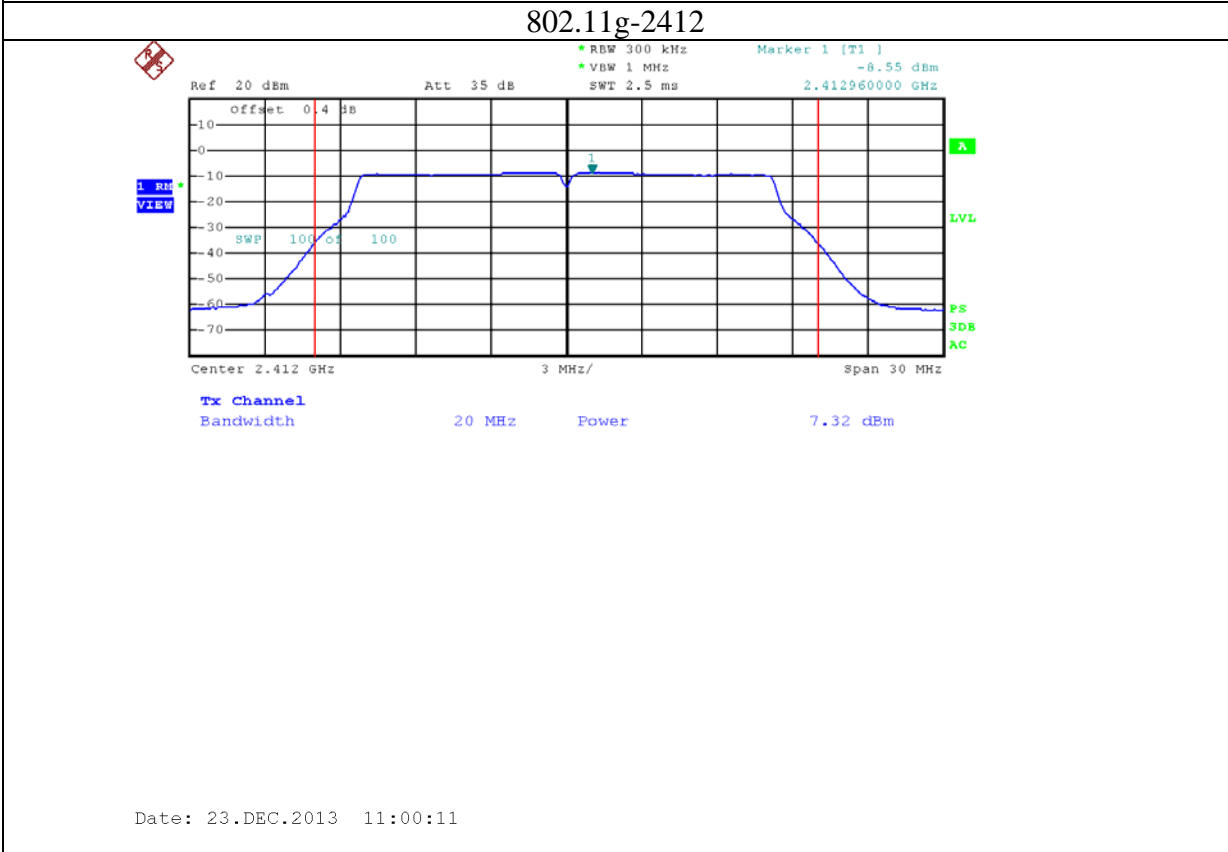

9: 2.4G band Port 2 (APEX0101 with 5dBi gain antenna for 2.4GHz band)

10: 2.4G band Port 0 (APEX0101 with 14dBi gain antenna for 2.4GHz band)

11: 2.4G band Port 1 (APEX0101 with 14dBi gain antenna for 2.4GHz band)

12: 2.4G band Port 2 (APEX0101 with 14dBi gain antenna for 2.4GHz band)

13: 5.8G band port 0 (APEX0101 with 14dBi gain antenna for 5.8G band)

802.11n20-5785

Date: 19.DEC.2013 15:24:31

802.11n20-5825

Date: 19.DEC.2013 15:26:05