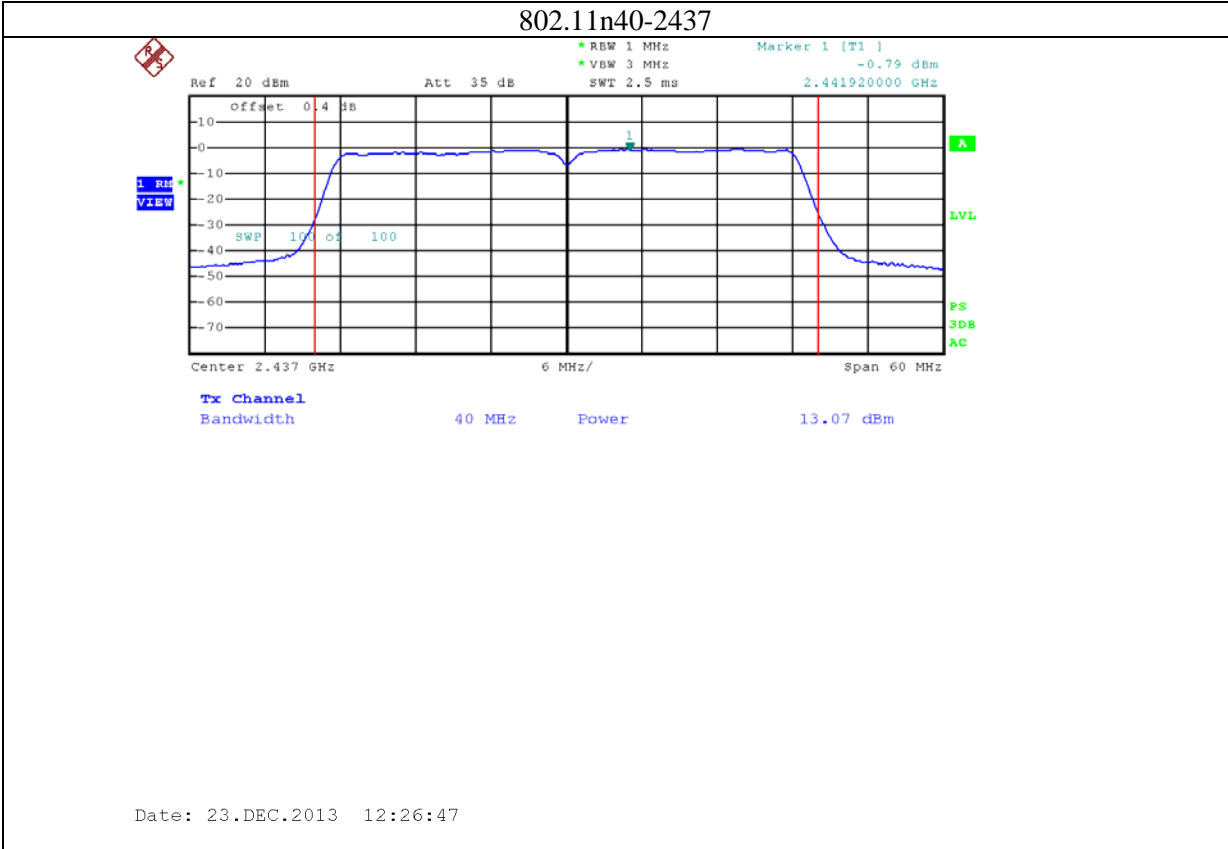

9: 2.4G band Port 2 (APEX0101 with 5dBi gain antenna for 2.4GHz band)

10: 2.4G band Port 0 (APEX0101 with 14dBi gain antenna for 2.4GHz band)

11: 2.4G band Port 1 (APEX0101 with 14dBi gain antenna for 2.4GHz band)

12: 2.4G band Port 2 (APEX0101 with 14dBi gain antenna for 2.4GHz band)

13: 5.8G band port 0 (APEX0101 with 14dBi gain antenna for 5.8G band)

802.11n20-5785

Date: 19.DEC.2013 15:24:31

802.11n20-5825

Date: 19.DEC.2013 15:26:05