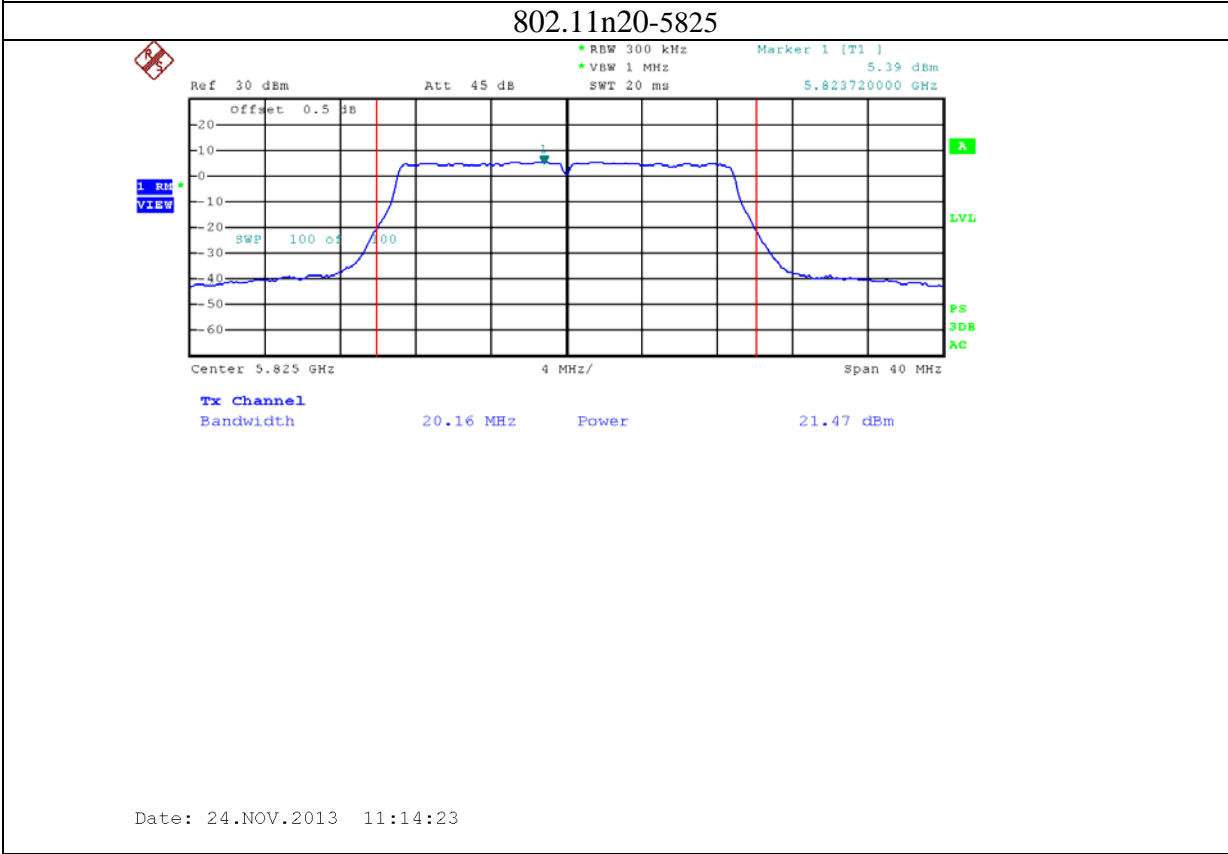

Annex B: Test plots 2 (Maximum Conducted Output power)

1: 2.4G band Port 0 (APEX0100 with 4dBi gain antenna for 2.4GHz band)

2: 2.4G band Port 1 (APEX0100 with 4dBi gain antenna for 2.4GHz band)

3: 2.4G band Port 2 (APEX0100 with 4dBi gain antenna for 2.4GHz band)

4: 5.8G band port 0 (APEX0100 with 5dBi gain antenna for 5.8G band)

802.11n20-5785

Date: 24.NOV.2013 09:52:55

802.11n20-5825

Date: 24.NOV.2013 09:56:56

5: 5.8G band port 1 (APEX0100 with 5dBi gain antenna for 5.8G band)

6: 5.8G band port 2 (APEX0100 with 5dBi gain antenna for 5.8G band)

7: 2.4G band Port 0 (APEX0101 with 5dBi gain antenna for 2.4GHz band)

8: 2.4G band Port 1 (APEX0101 with 5dBi gain antenna for 2.4GHz band)