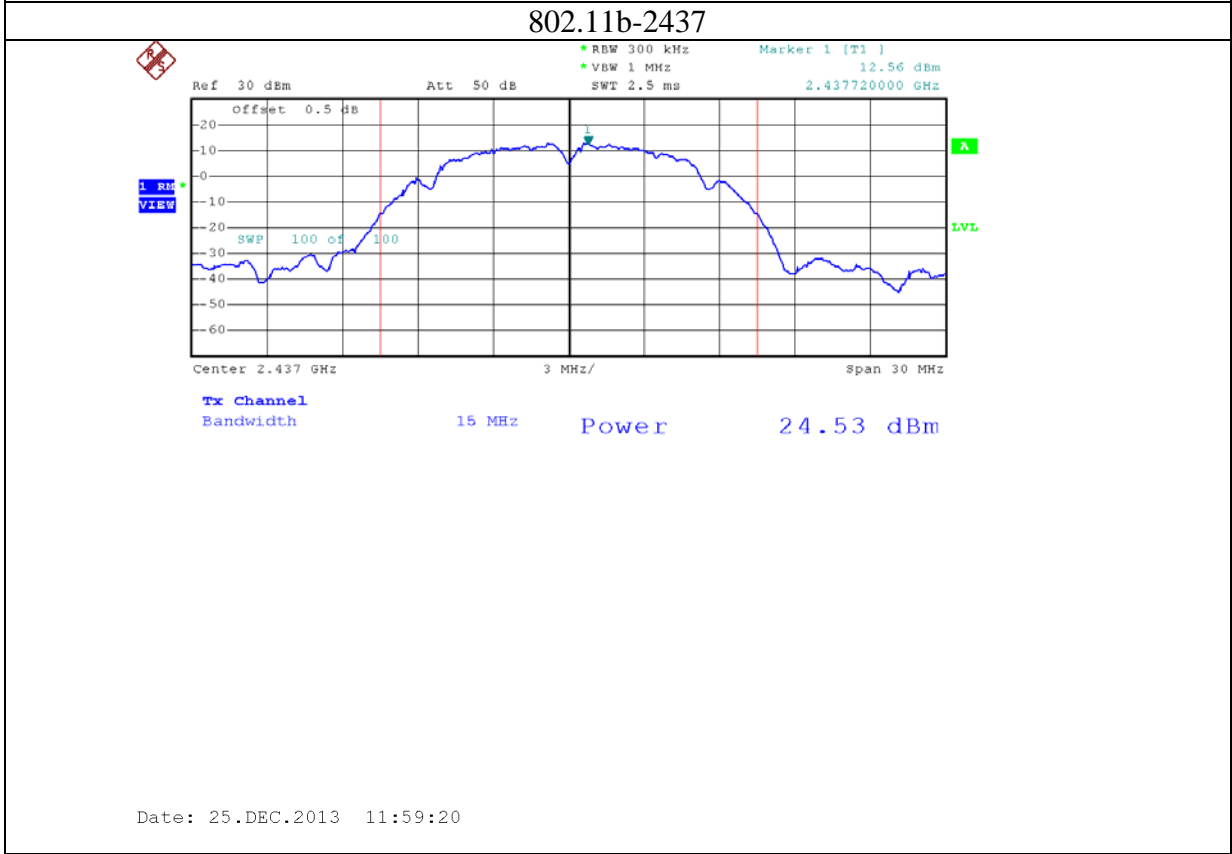

Annex B: Test plots 2 (Maximum Conducted Output power)

1: 2.4G band Port 0 (APEX0100 with 4dBi gain antenna for 2.4GHz band)

2: 2.4G band Port 1 (APEX0100 with 4dBi gain antenna for 2.4GHz band)

3: 2.4G band Port 2 (APEX0100 with 4dBi gain antenna for 2.4GHz band)

4: 5.8G band port 0 (APEX0100 with 5dBi gain antenna for 5.8G band)

802.11n20-5785

Date: 24.NOV.2013 09:52:55

802.11n20-5825

Date: 24.NOV.2013 09:56:56

5: 5.8G band port 1 (APEX0100 with 5dBi gain antenna for 5.8G band)

6: 5.8G band port 2 (APEX0100 with 5dBi gain antenna for 5.8G band)

7: 2.4G band Port 0 (APEX0101 with 5dBi gain antenna for 2.4GHz band)

8: 2.4G band Port 1 (APEX0101 with 5dBi gain antenna for 2.4GHz band)

9: 2.4G band Port 2 (APEX0101 with 5dBi gain antenna for 2.4GHz band)

10: 2.4G band Port 0 (APEX0101 with 14dBi gain antenna for 2.4GHz band)

11: 2.4G band Port 1 (APEX0101 with 14dBi gain antenna for 2.4GHz band)