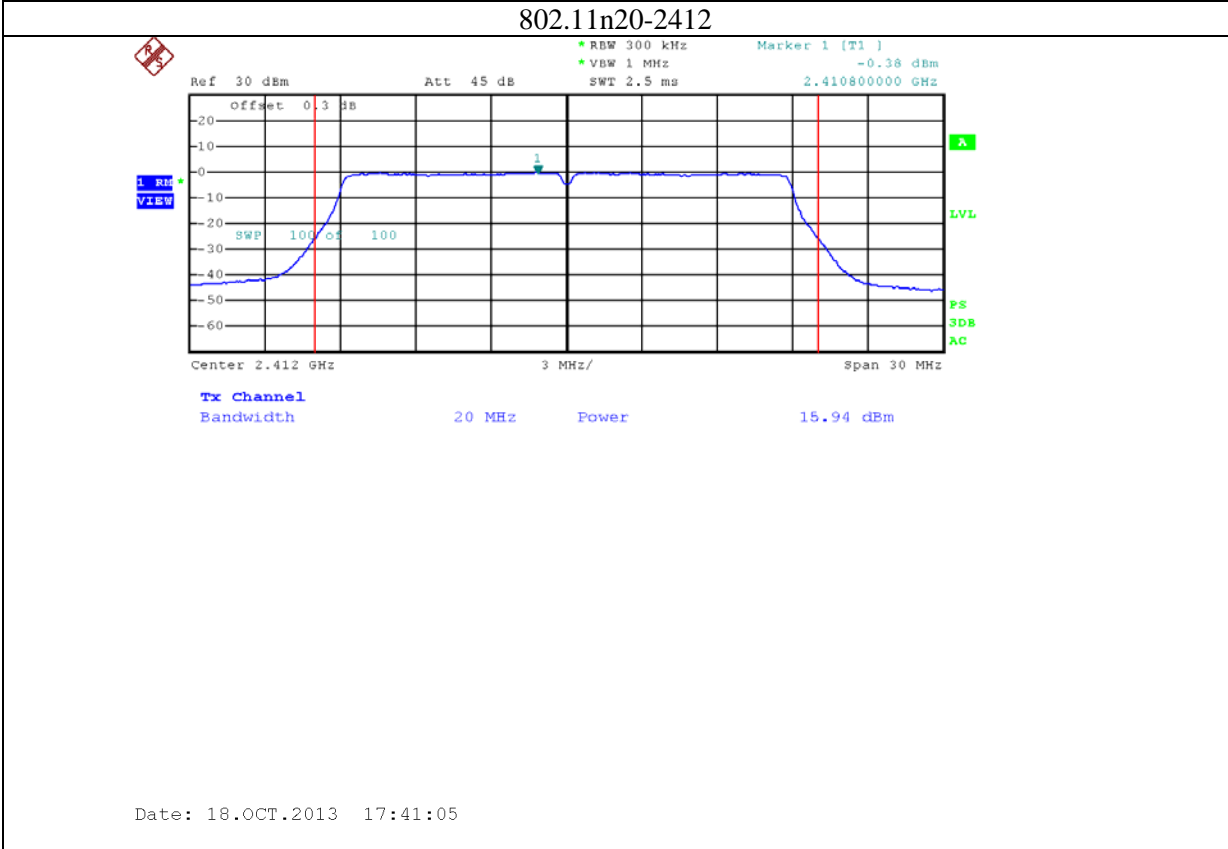

Annex B: Test plots 2 (Maximum Conducted Output power)

1: 2.4G band Port 0 (APEX0100 with 4dBi gain antenna for 2.4GHz band)

2: 2.4G band Port 1 (APEX0100 with 4dBi gain antenna for 2.4GHz band)

3: 2.4G band Port 2 (APEX0100 with 4dBi gain antenna for 2.4GHz band)

4: 5.8G band port 0 (APEX0100 with 5dBi gain antenna for 5.8G band)

802.11n20-5785

Date: 24.NOV.2013 09:52:55

802.11n20-5825

Date: 24.NOV.2013 09:56:56

5: 5.8G band port 1 (APEX0100 with 5dBi gain antenna for 5.8G band)