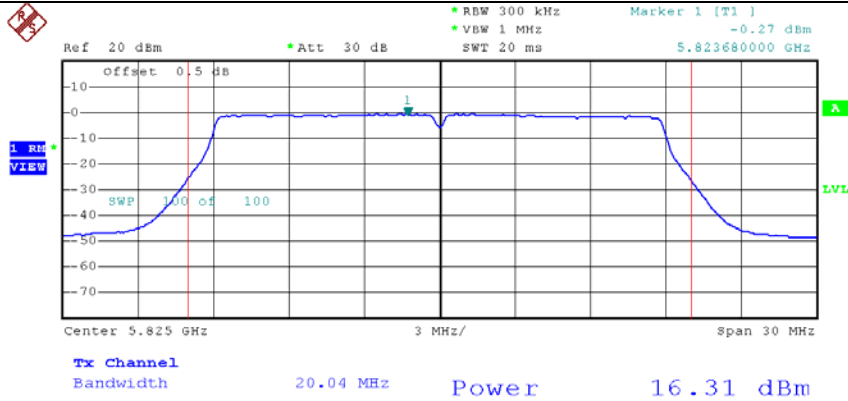

14: 5.8G band port 1 (APEX0101 with 14dBi gain antenna for 5.8G band)

15: 5.8G band port 2 (APEX0101 with 14dBi gain antenna for 5.8G band)

16: 5.8G band port 0 (APEX0101 with 10dBi gain antenna for 5.8G band)

802.11a-5825

802.11n20-5745

Date: 26.JAN.2014 09:57:37

802.11n20-5785

Date: 26.JAN.2014 09:58:37

802.11n20-5825

17: 5.8G band port 1 (APEX0101 with 10dBi gain antenna for 5.8G band)

802.11n20-5785

Date: 26.JAN.2014 10:19:41

802.11n20-5825

18: 5.8G band port 2 (APEX0101 with 10dBi gain antenna for 5.8G band)

802.11a-5825

802.11n20-5745

Date: 26.JAN.2014 10:32:34

802.11n20-5785

Date: 26.JAN.2014 10:33:57