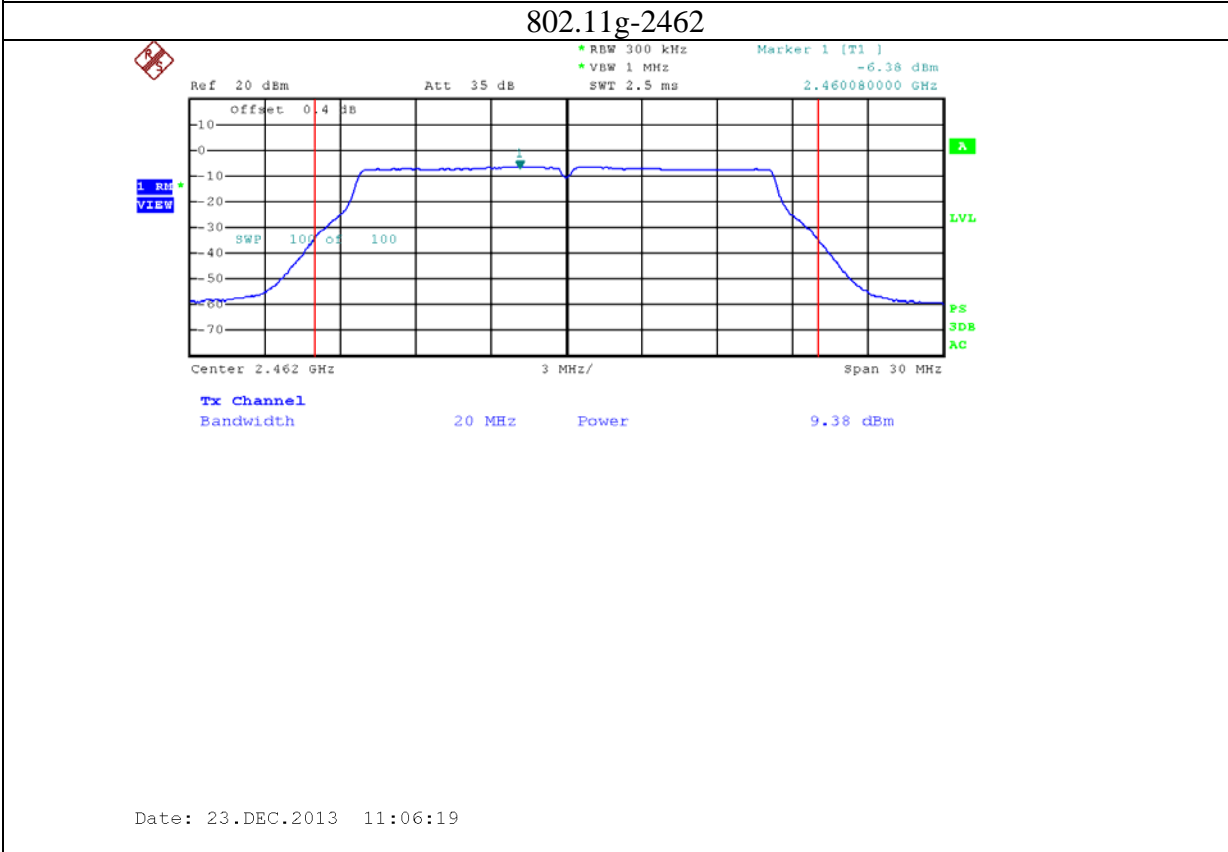

9: 2.4G band Port 2 (APEX0101 with 5dBi gain antenna for 2.4GHz band)

10: 2.4G band Port 0 (APEX0101 with 14dBi gain antenna for 2.4GHz band)

11: 2.4G band Port 1 (APEX0101 with 14dBi gain antenna for 2.4GHz band)

12: 2.4G band Port 2 (APEX0101 with 14dBi gain antenna for 2.4GHz band)

13: 5.8G band port 0 (APEX0101 with 14dBi gain antenna for 5.8G band)

802.11n20-5785

Date: 19.DEC.2013 15:24:31

802.11n20-5825

Date: 19.DEC.2013 15:26:05