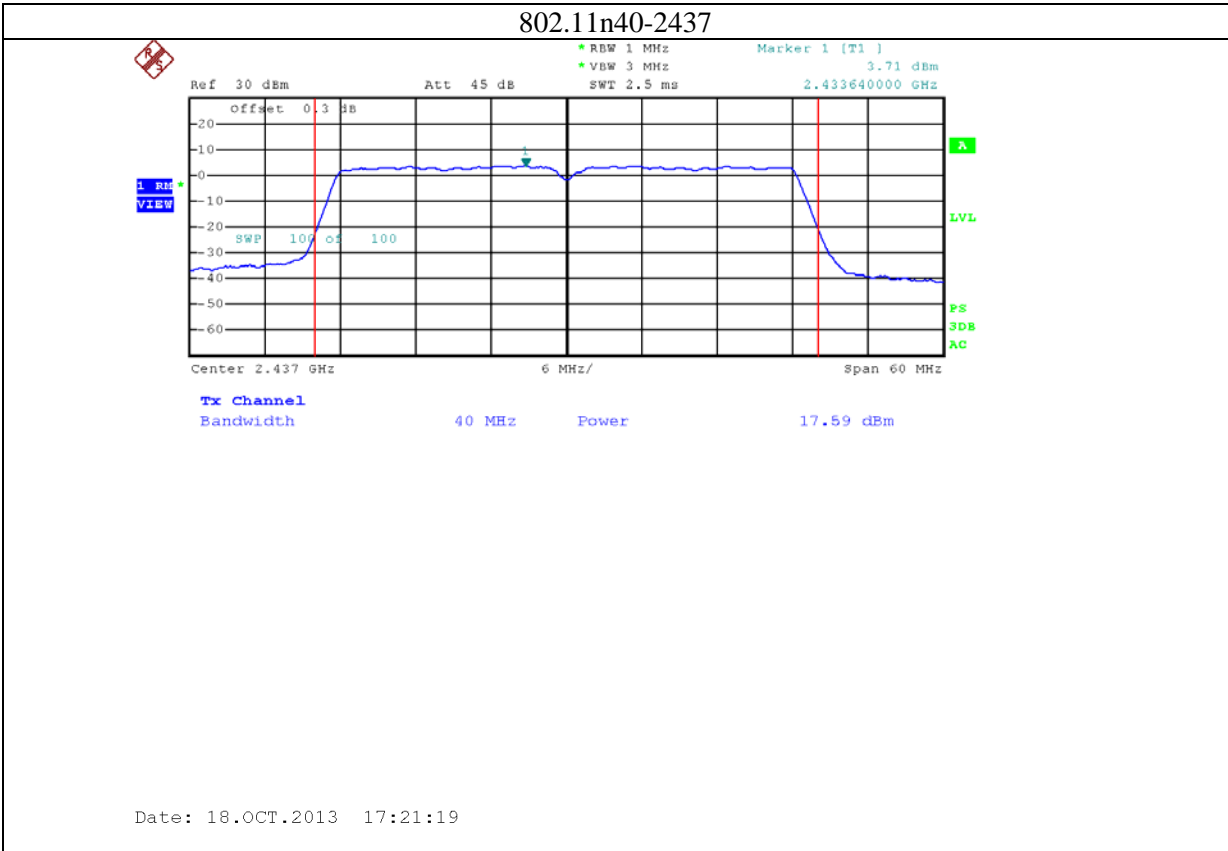

Annex B: Test plots 2 (Maximum Conducted Output power)

1: 2.4G band Port 0 (APEX0100 with 4dBi gain antenna for 2.4GHz band)

2: 2.4G band Port 1 (APEX0100 with 4dBi gain antenna for 2.4GHz band)

3: 2.4G band Port 2 (APEX0100 with 4dBi gain antenna for 2.4GHz band)

4: 5.8G band port 0 (APEX0100 with 5dBi gain antenna for 5.8G band)

802.11n20-5785

Date: 24.NOV.2013 09:52:55

802.11n20-5825

Date: 24.NOV.2013 09:56:56

5: 5.8G band port 1 (APEX0100 with 5dBi gain antenna for 5.8G band)

6: 5.8G band port 2 (APEX0100 with 5dBi gain antenna for 5.8G band)

7: 2.4G band Port 0 (APEX0101 with 5dBi gain antenna for 2.4GHz band)

8: 2.4G band Port 1 (APEX0101 with 5dBi gain antenna for 2.4GHz band)