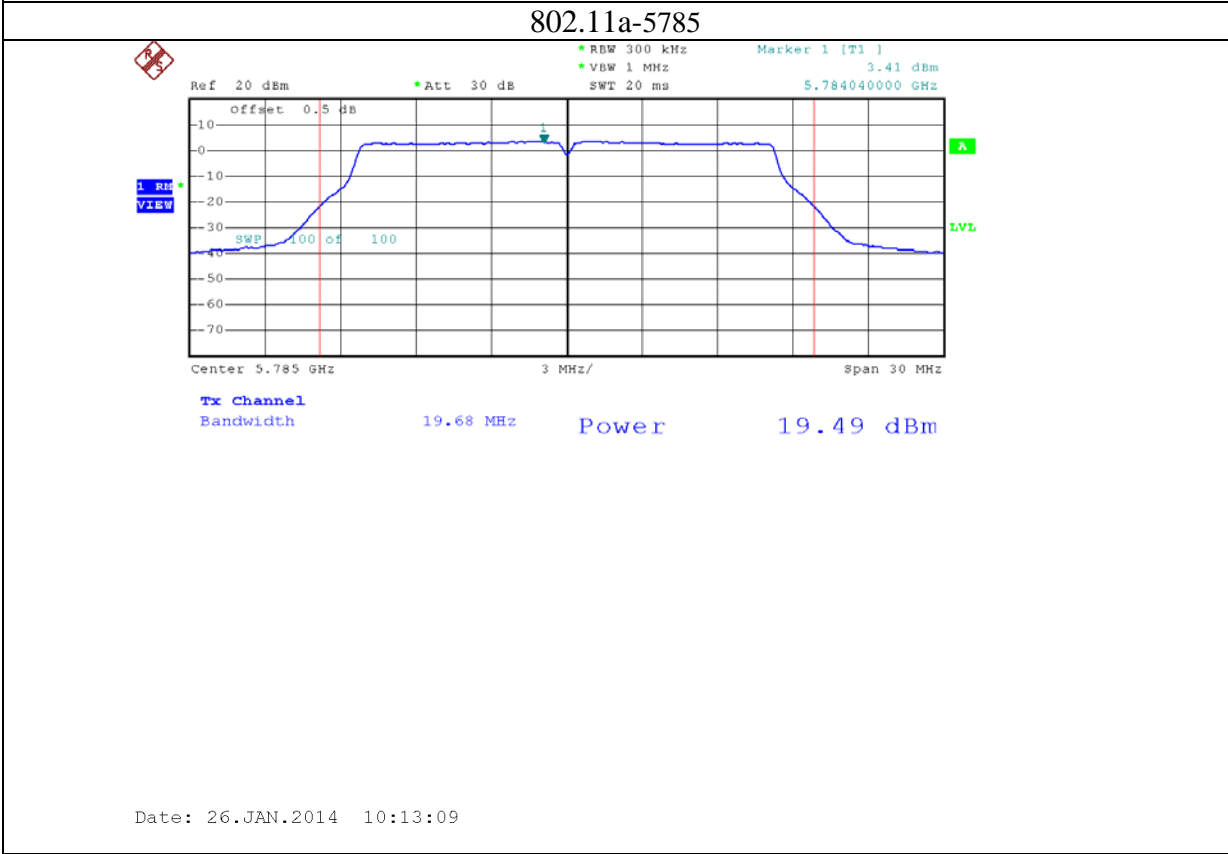

802.11a-5825

802.11n20-5745

Date: 26.JAN.2014 09:57:37

802.11n20-5785

Date: 26.JAN.2014 09:58:37

802.11n20-5825

17: 5.8G band port 1 (APEX0101 with 10dBi gain antenna for 5.8G band)

802.11n20-5785

Date: 26.JAN.2014 10:19:41

802.11n20-5825

18: 5.8G band port 2 (APEX0101 with 10dBi gain antenna for 5.8G band)

802.11a-5825

802.11n20-5745

Date: 26.JAN.2014 10:32:34

802.11n20-5785

Date: 26.JAN.2014 10:33:57