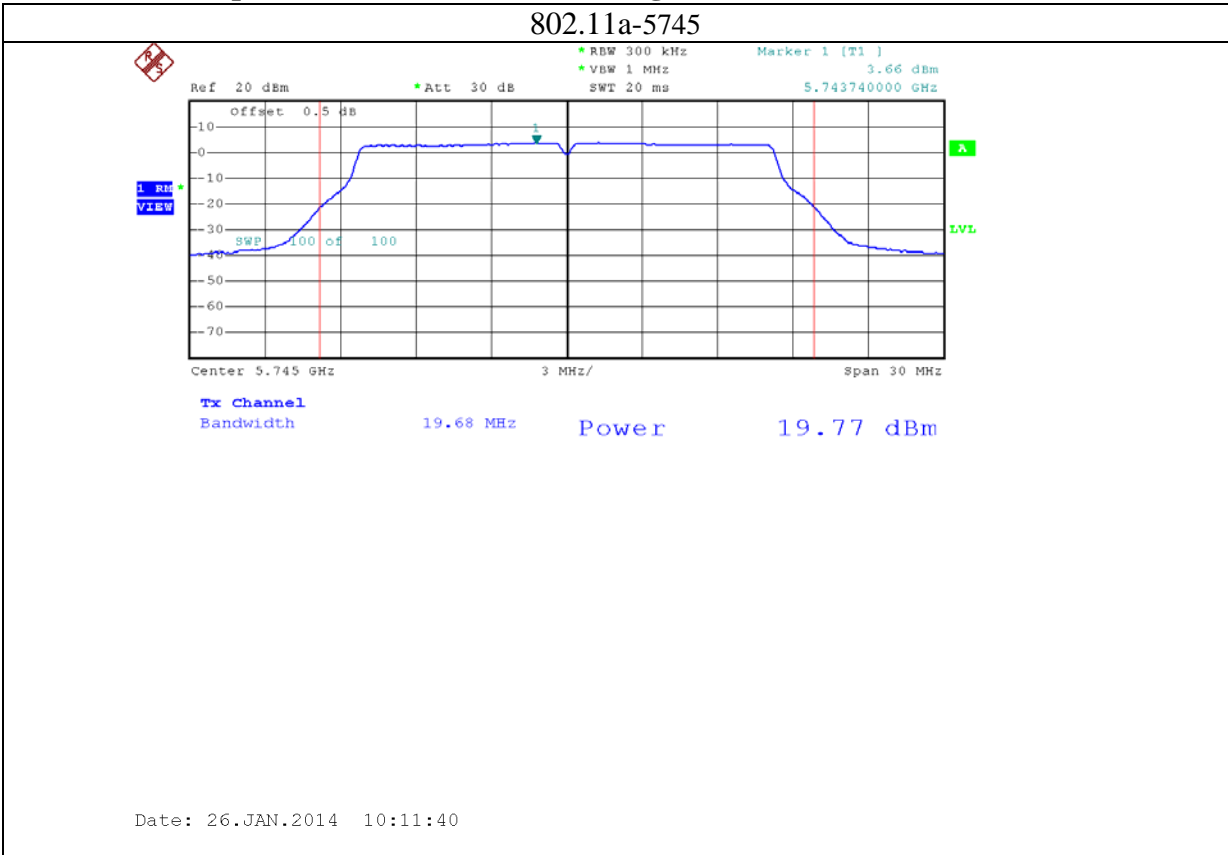

802.11a-5825

802.11n20-5745

Date: 26.JAN.2014 09:57:37

802.11n20-5785

Date: 26.JAN.2014 09:58:37

802.11n20-5825

17: 5.8G band port 1 (APEX0101 with 10dBi gain antenna for 5.8G band)

802.11n20-5785

Date: 26.JAN.2014 10:19:41

802.11n20-5825

18: 5.8G band port 2 (APEX0101 with 10dBi gain antenna for 5.8G band)

802.11a-5825

802.11n20-5745

Date: 26.JAN.2014 10:32:34

802.11n20-5785

Date: 26.JAN.2014 10:33:57