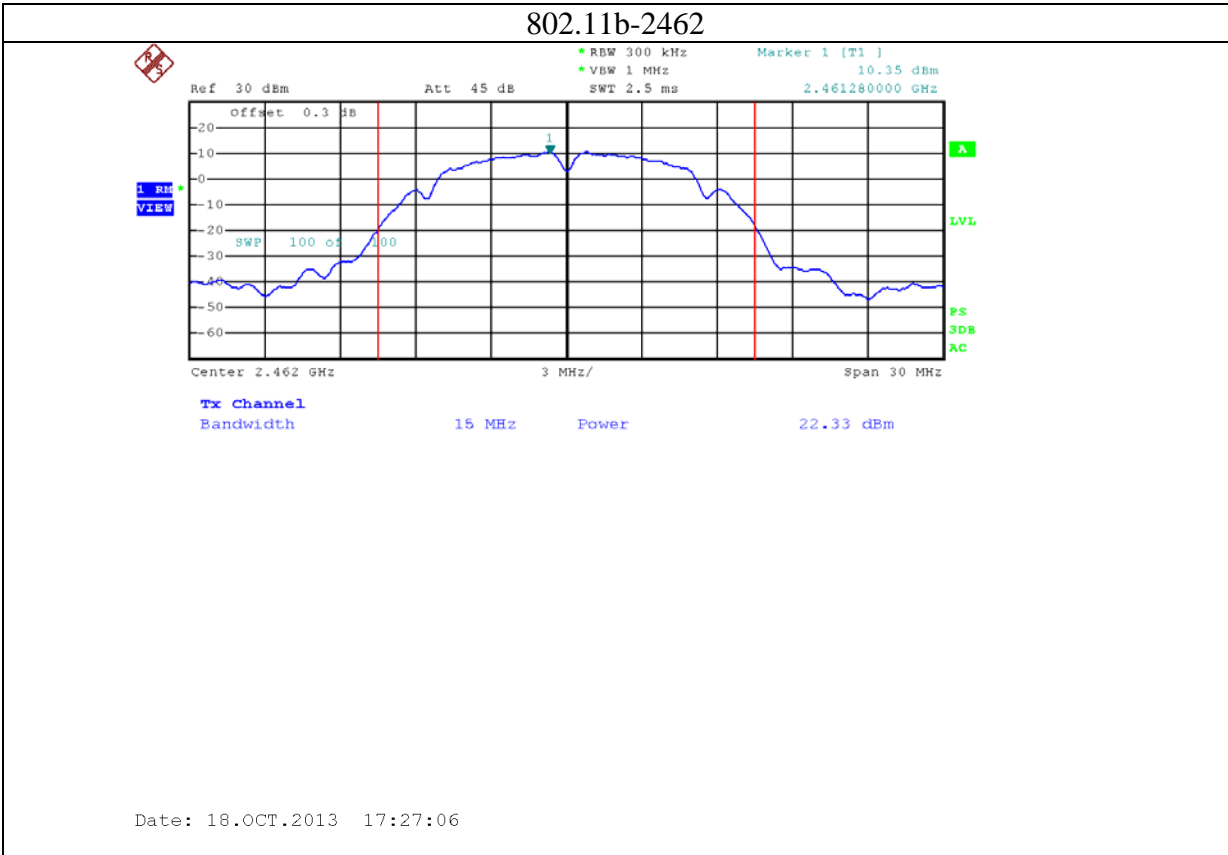

Annex B: Test plots 2 (Maximum Conducted Output power)

1: 2.4G band Port 0 (APEX0100 with 4dBi gain antenna for 2.4GHz band)

2: 2.4G band Port 1 (APEX0100 with 4dBi gain antenna for 2.4GHz band)

3: 2.4G band Port 2 (APEX0100 with 4dBi gain antenna for 2.4GHz band)

4: 5.8G band port 0 (APEX0100 with 5dBi gain antenna for 5.8G band)

802.11n20-5785

Date: 24.NOV.2013 09:52:55

802.11n20-5825

Date: 24.NOV.2013 09:56:56

5: 5.8G band port 1 (APEX0100 with 5dBi gain antenna for 5.8G band)

6: 5.8G band port 2 (APEX0100 with 5dBi gain antenna for 5.8G band)

7: 2.4G band Port 0 (APEX0101 with 5dBi gain antenna for 2.4GHz band)

8: 2.4G band Port 1 (APEX0101 with 5dBi gain antenna for 2.4GHz band)