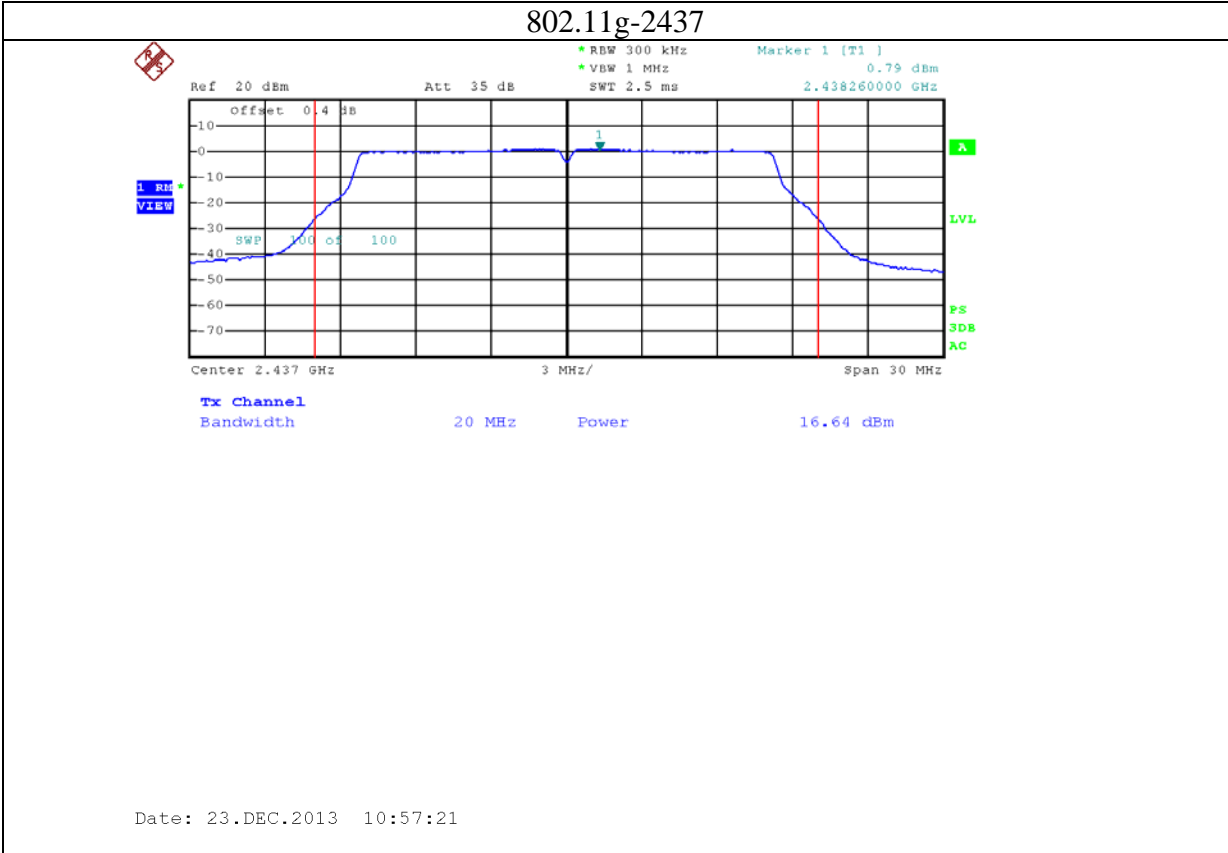

9: 2.4G band Port 2 (APEX0101 with 5dBi gain antenna for 2.4GHz band)

10: 2.4G band Port 0 (APEX0101 with 14dBi gain antenna for 2.4GHz band)

11: 2.4G band Port 1 (APEX0101 with 14dBi gain antenna for 2.4GHz band)

12: 2.4G band Port 2 (APEX0101 with 14dBi gain antenna for 2.4GHz band)

13: 5.8G band port 0 (APEX0101 with 14dBi gain antenna for 5.8G band)

802.11n20-5785

Date: 19.DEC.2013 15:24:31

802.11n20-5825

Date: 19.DEC.2013 15:26:05