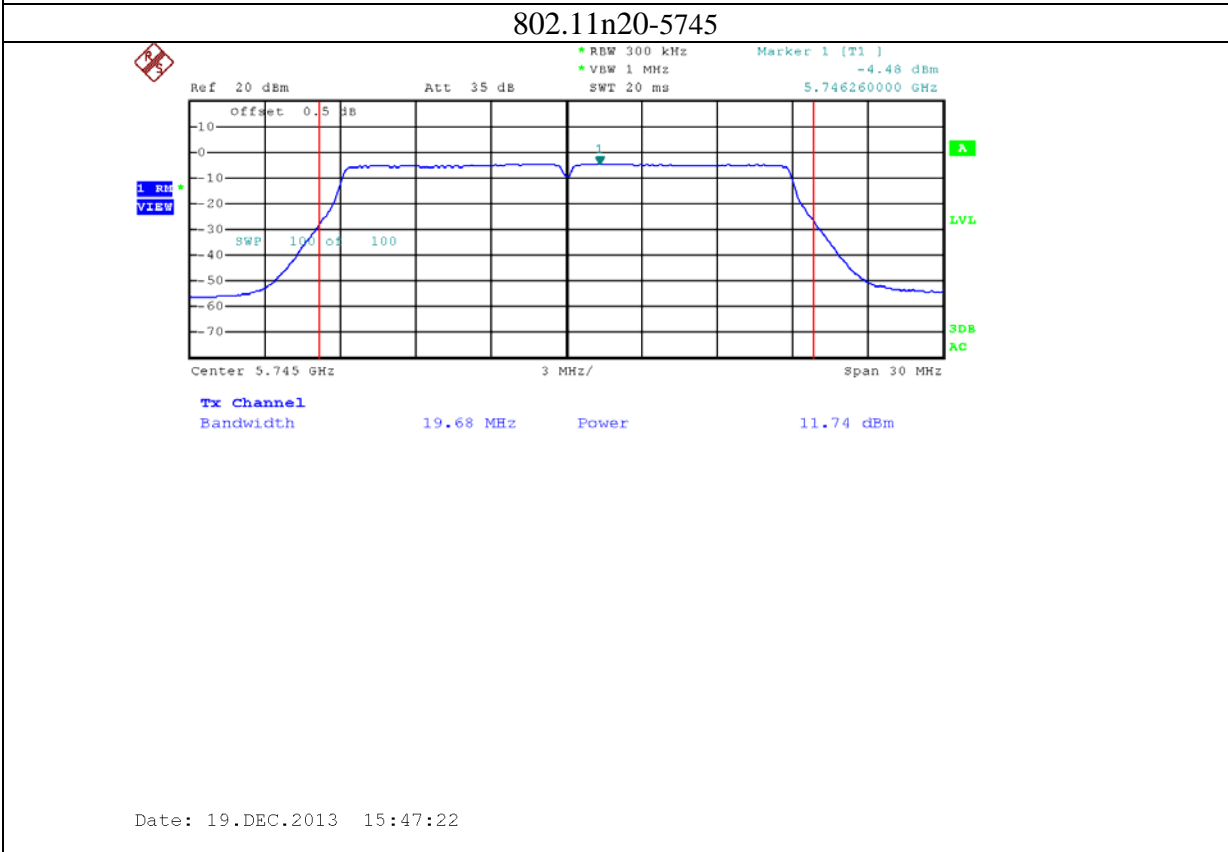

12: 2.4G band Port 2 (APEX0101 with 14dBi gain antenna for 2.4GHz band)

13: 5.8G band port 0 (APEX0101 with 14dBi gain antenna for 5.8G band)

802.11n20-5785

Date: 19.DEC.2013 15:24:31

802.11n20-5825

Date: 19.DEC.2013 15:26:05

14: 5.8G band port 1 (APEX0101 with 14dBi gain antenna for 5.8G band)

15: 5.8G band port 2 (APEX0101 with 14dBi gain antenna for 5.8G band)

16: 5.8G band port 0 (APEX0101 with 10dBi gain antenna for 5.8G band)

802.11a-5825

802.11n20-5745

Date: 26.JAN.2014 09:57:37

802.11n20-5785

Date: 26.JAN.2014 09:58:37

802.11n20-5825

17: 5.8G band port 1 (APEX0101 with 10dBi gain antenna for 5.8G band)

802.11n20-5785