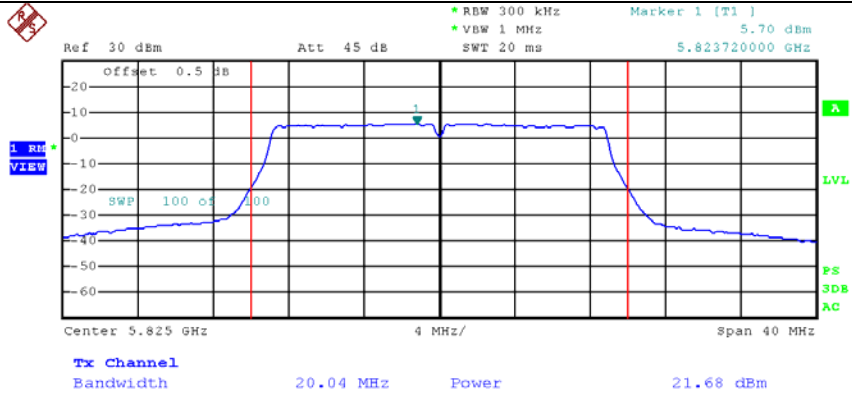

Annex B: Test plots 2 (Maximum Conducted Output power)

1: 2.4G band Port 0 (APEX0100 with 4dBi gain antenna for 2.4GHz band)

2: 2.4G band Port 1 (APEX0100 with 4dBi gain antenna for 2.4GHz band)

3: 2.4G band Port 2 (APEX0100 with 4dBi gain antenna for 2.4GHz band)

4: 5.8G band port 0 (APEX0100 with 5dBi gain antenna for 5.8G band)

802.11n20-5785

Date: 24.NOV.2013 09:52:55

802.11n20-5825

Date: 24.NOV.2013 09:56:56

5: 5.8G band port 1 (APEX0100 with 5dBi gain antenna for 5.8G band)

6: 5.8G band port 2 (APEX0100 with 5dBi gain antenna for 5.8G band)

7: 2.4G band Port 0 (APEX0101 with 5dBi gain antenna for 2.4GHz band)

8: 2.4G band Port 1 (APEX0101 with 5dBi gain antenna for 2.4GHz band)

9: 2.4G band Port 2 (APEX0101 with 5dBi gain antenna for 2.4GHz band)

10: 2.4G band Port 0 (APEX0101 with 14dBi gain antenna for 2.4GHz band)

11: 2.4G band Port 1 (APEX0101 with 14dBi gain antenna for 2.4GHz band)