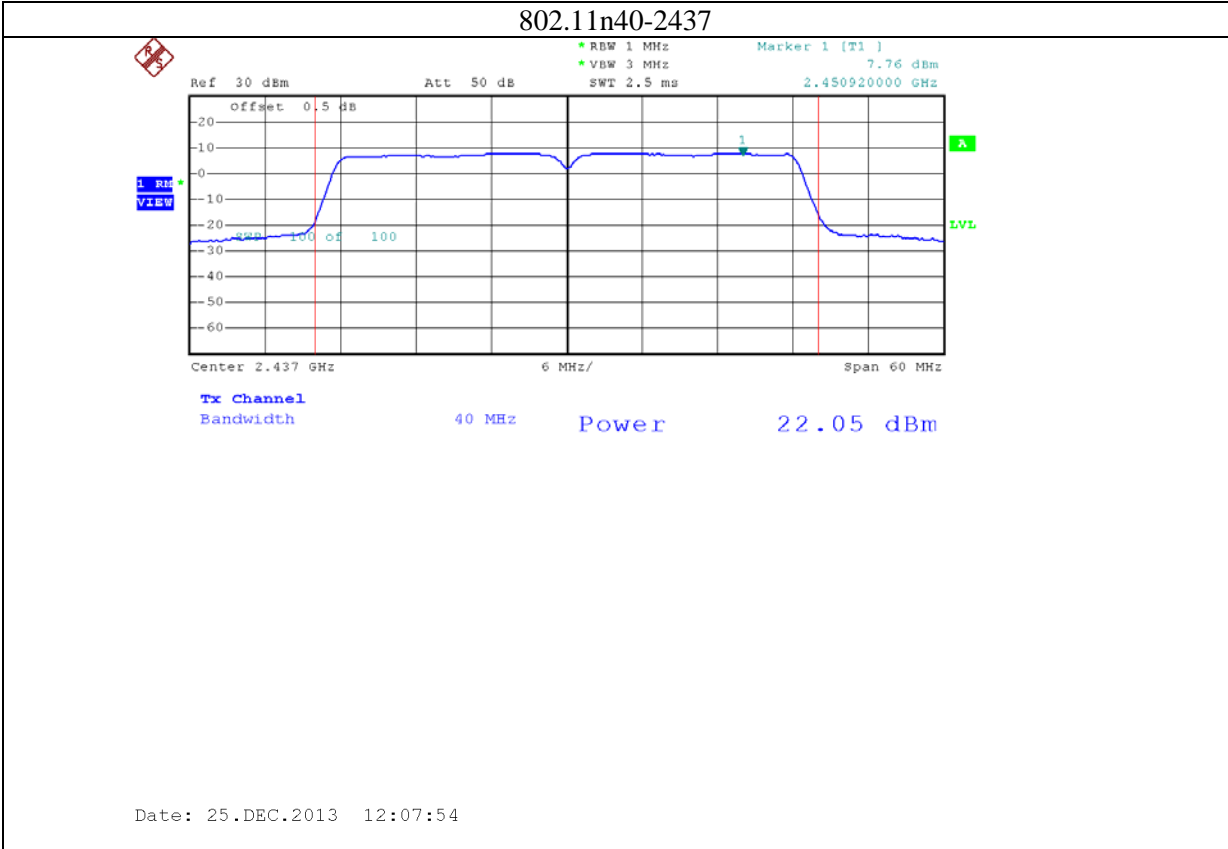

9: 2.4G band Port 2 (APEX0101 with 5dBi gain antenna for 2.4GHz band)

10: 2.4G band Port 0 (APEX0101 with 14dBi gain antenna for 2.4GHz band)

11: 2.4G band Port 1 (APEX0101 with 14dBi gain antenna for 2.4GHz band)

12: 2.4G band Port 2 (APEX0101 with 14dBi gain antenna for 2.4GHz band)

13: 5.8G band port 0 (APEX0101 with 14dBi gain antenna for 5.8G band)

802.11n20-5785

Date: 19.DEC.2013 15:24:31

802.11n20-5825

Date: 19.DEC.2013 15:26:05