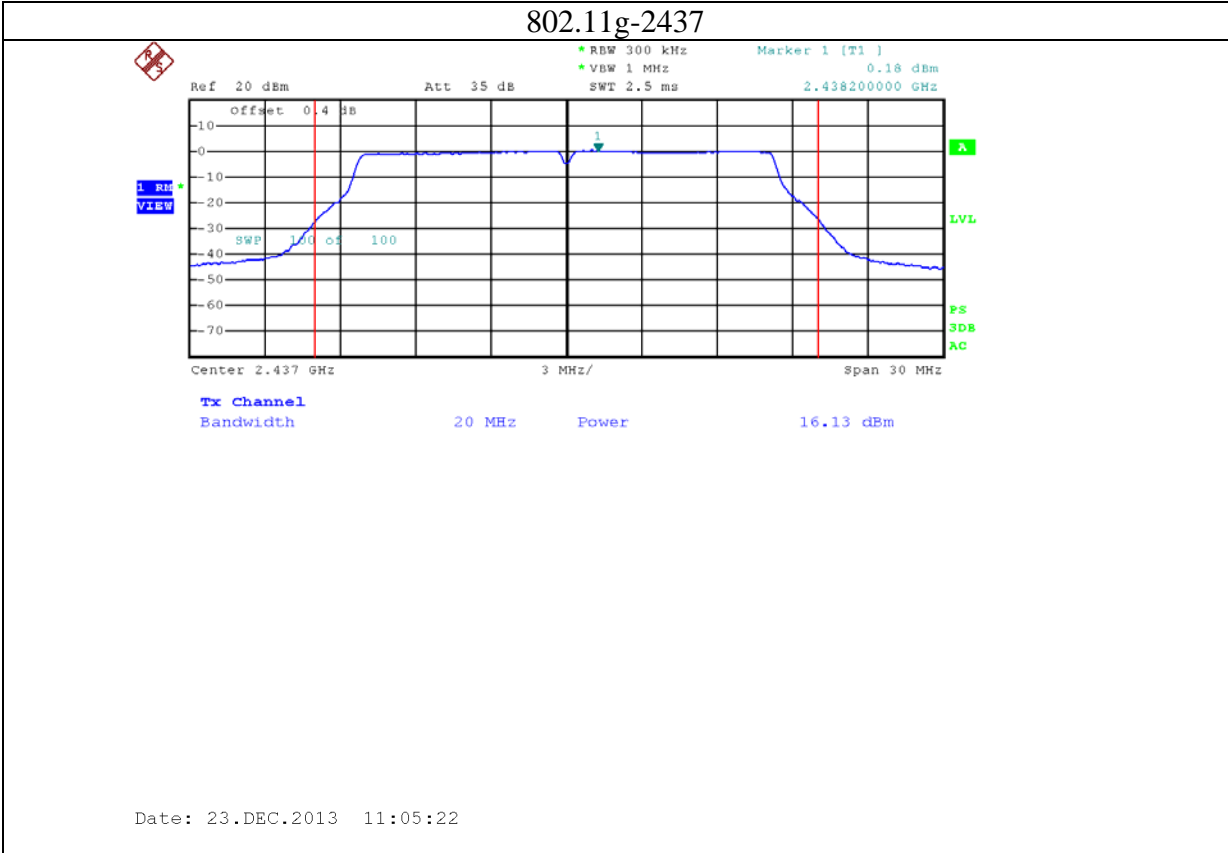

9: 2.4G band Port 2 (APEX0101 with 5dBi gain antenna for 2.4GHz band)

10: 2.4G band Port 0 (APEX0101 with 14dBi gain antenna for 2.4GHz band)

11: 2.4G band Port 1 (APEX0101 with 14dBi gain antenna for 2.4GHz band)

12: 2.4G band Port 2 (APEX0101 with 14dBi gain antenna for 2.4GHz band)

13: 5.8G band port 0 (APEX0101 with 14dBi gain antenna for 5.8G band)

802.11n20-5785

Date: 19.DEC.2013 15:24:31

802.11n20-5825

Date: 19.DEC.2013 15:26:05