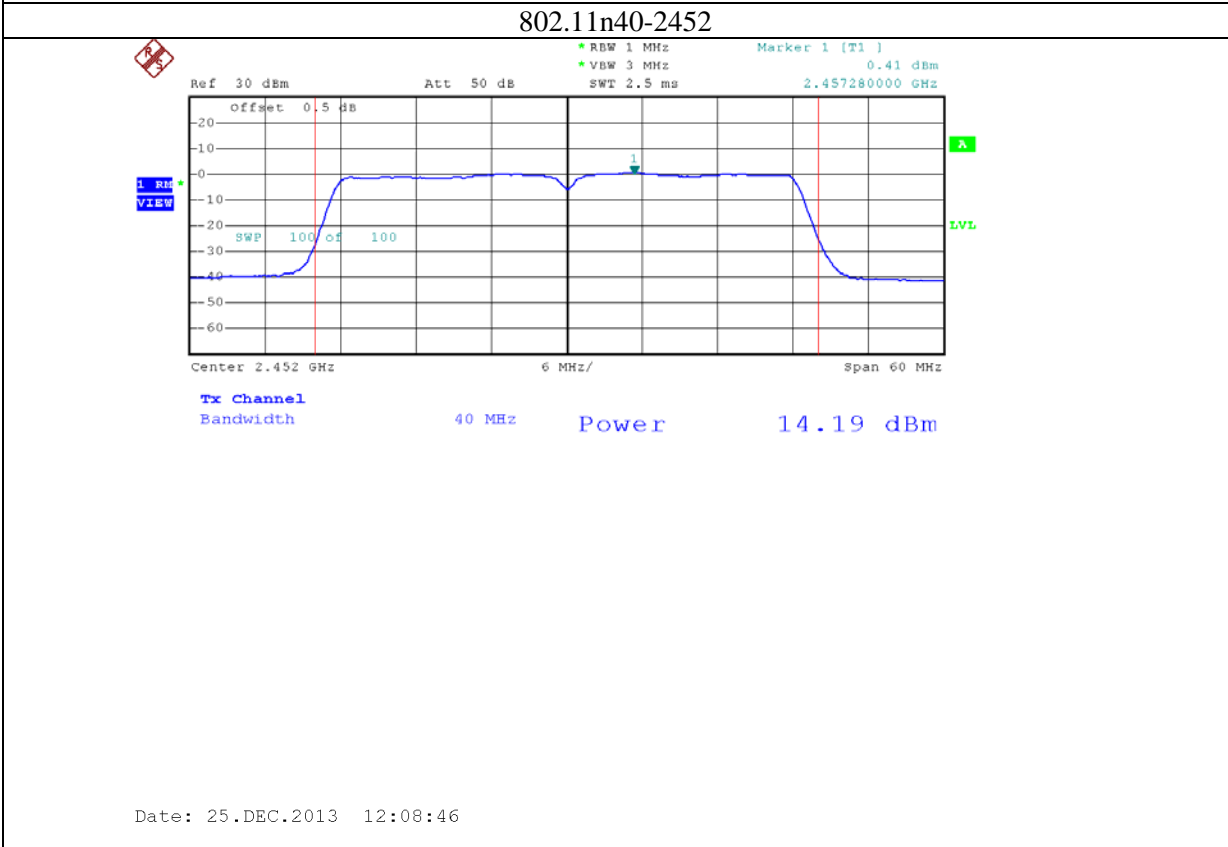

9: 2.4G band Port 2 (APEX0101 with 5dBi gain antenna for 2.4GHz band)

10: 2.4G band Port 0 (APEX0101 with 14dBi gain antenna for 2.4GHz band)

11: 2.4G band Port 1 (APEX0101 with 14dBi gain antenna for 2.4GHz band)

12: 2.4G band Port 2 (APEX0101 with 14dBi gain antenna for 2.4GHz band)

13: 5.8G band port 0 (APEX0101 with 14dBi gain antenna for 5.8G band)

802.11n20-5785

Date: 19.DEC.2013 15:24:31

802.11n20-5825

Date: 19.DEC.2013 15:26:05