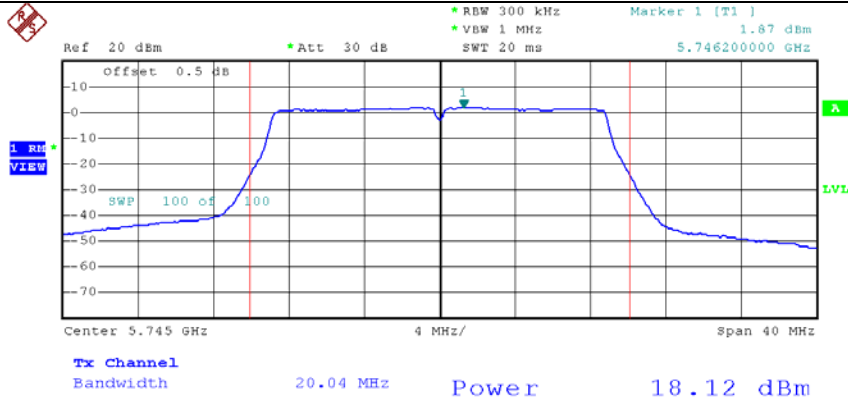

802.11a-5825

802.11n20-5745

Date: 26.JAN.2014 09:57:37

802.11n20-5785

Date: 26.JAN.2014 09:58:37

802.11n20-5825

17: 5.8G band port 1 (APEX0101 with 10dBi gain antenna for 5.8G band)

802.11n20-5785

Date: 26.JAN.2014 10:19:41

802.11n20-5825

18: 5.8G band port 2 (APEX0101 with 10dBi gain antenna for 5.8G band)

802.11a-5825

802.11n20-5745

Date: 26.JAN.2014 10:32:34

802.11n20-5785

Date: 26.JAN.2014 10:33:57