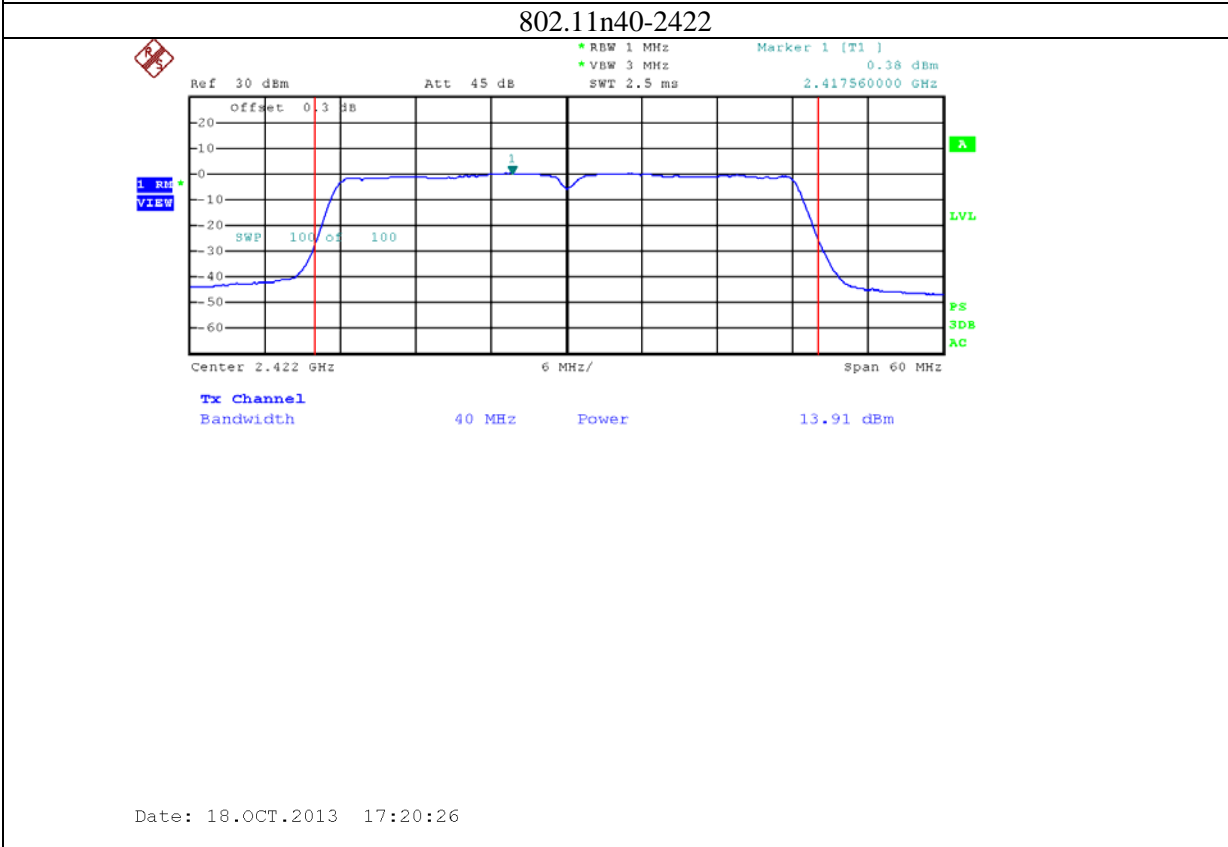

Annex B: Test plots 2 (Maximum Conducted Output power)

1: 2.4G band Port 0 (APEX0100 with 4dBi gain antenna for 2.4GHz band)

2: 2.4G band Port 1 (APEX0100 with 4dBi gain antenna for 2.4GHz band)

3: 2.4G band Port 2 (APEX0100 with 4dBi gain antenna for 2.4GHz band)

4: 5.8G band port 0 (APEX0100 with 5dBi gain antenna for 5.8G band)

802.11n20-5785

Date: 24.NOV.2013 09:52:55

802.11n20-5825

Date: 24.NOV.2013 09:56:56

5: 5.8G band port 1 (APEX0100 with 5dBi gain antenna for 5.8G band)

6: 5.8G band port 2 (APEX0100 with 5dBi gain antenna for 5.8G band)

7: 2.4G band Port 0 (APEX0101 with 5dBi gain antenna for 2.4GHz band)

8: 2.4G band Port 1 (APEX0101 with 5dBi gain antenna for 2.4GHz band)