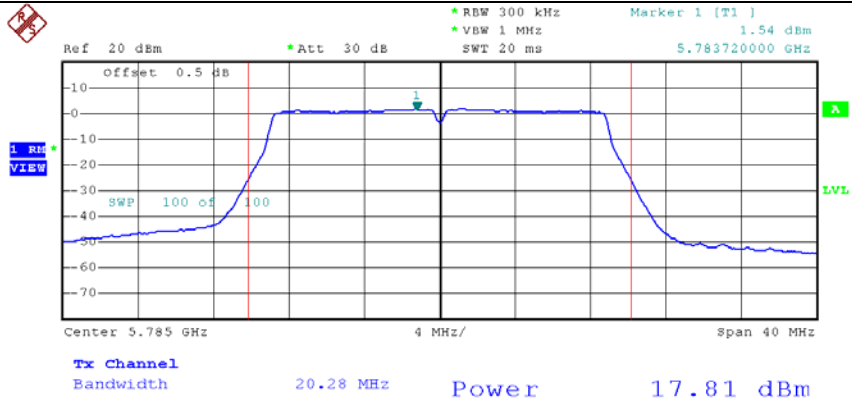

802.11a-5825

802.11n20-5745

Date: 26.JAN.2014 09:57:37

802.11n20-5785

Date: 26.JAN.2014 09:58:37

802.11n20-5825

17: 5.8G band port 1 (APEX0101 with 10dBi gain antenna for 5.8G band)

802.11n20-5785

Date: 26.JAN.2014 10:19:41

802.11n20-5825

18: 5.8G band port 2 (APEX0101 with 10dBi gain antenna for 5.8G band)

802.11a-5825

802.11n20-5745

Date: 26.JAN.2014 10:32:34

802.11n20-5785

Date: 26.JAN.2014 10:33:57