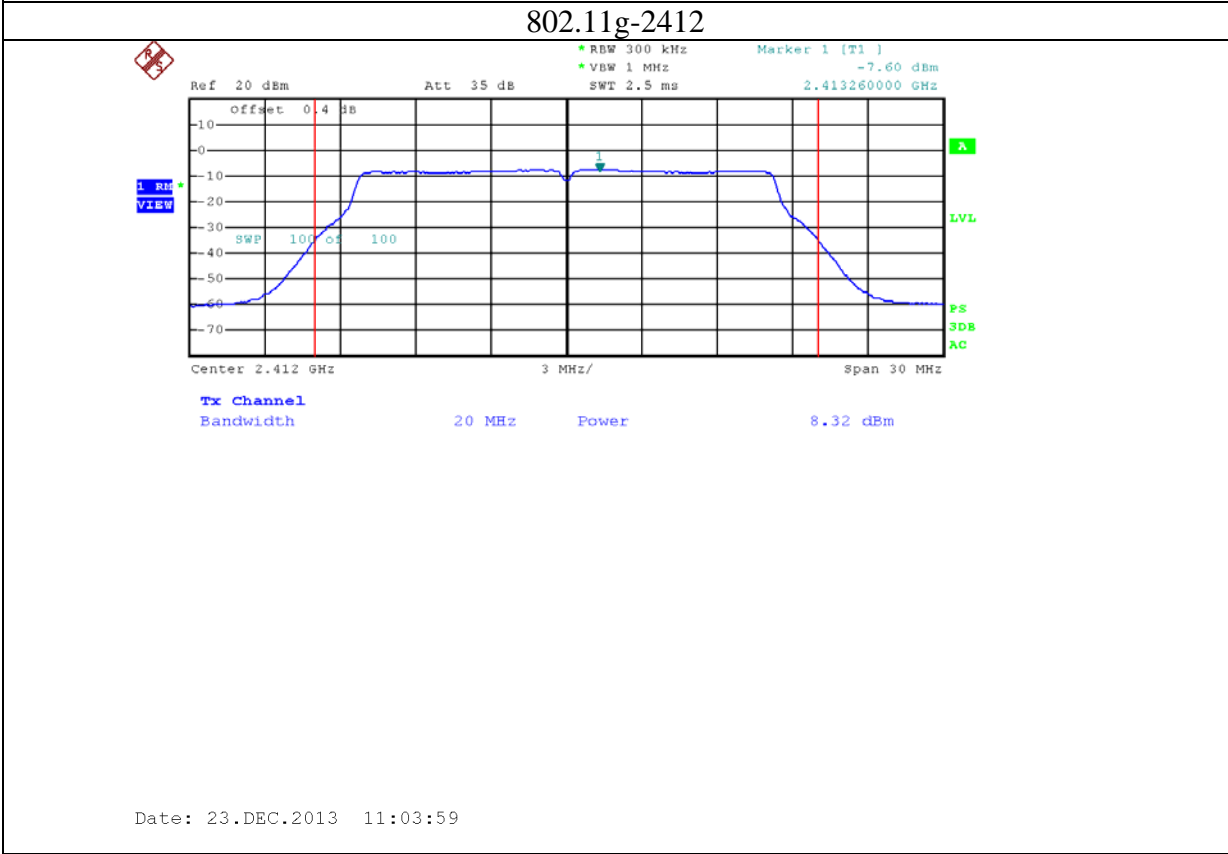

9: 2.4G band Port 2 (APEX0101 with 5dBi gain antenna for 2.4GHz band)

10: 2.4G band Port 0 (APEX0101 with 14dBi gain antenna for 2.4GHz band)

11: 2.4G band Port 1 (APEX0101 with 14dBi gain antenna for 2.4GHz band)

12: 2.4G band Port 2 (APEX0101 with 14dBi gain antenna for 2.4GHz band)

13: 5.8G band port 0 (APEX0101 with 14dBi gain antenna for 5.8G band)

802.11n20-5785

Date: 19.DEC.2013 15:24:31

802.11n20-5825

Date: 19.DEC.2013 15:26:05