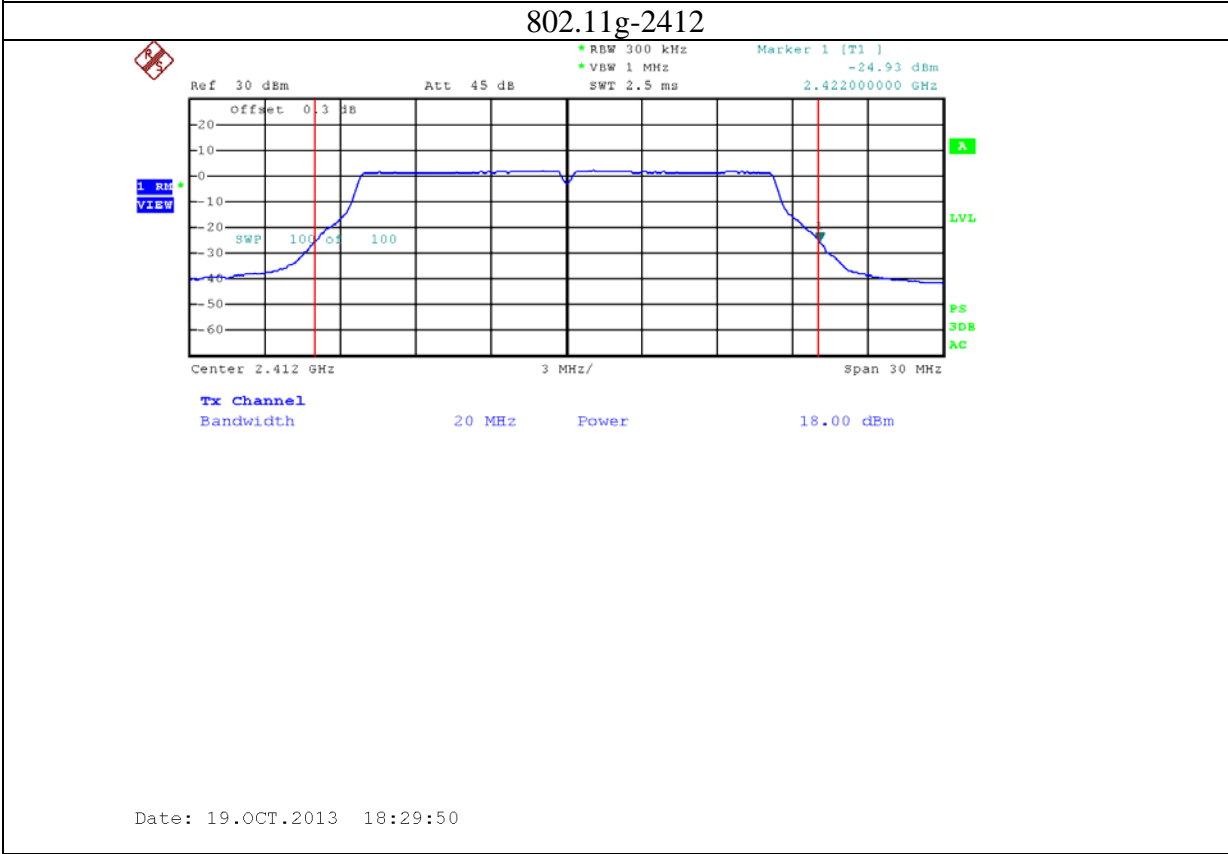

Annex B: Test plots 2 (Maximum Conducted Output power)

1: 2.4G band Port 0 (APEX0100 with 4dBi gain antenna for 2.4GHz band)

2: 2.4G band Port 1 (APEX0100 with 4dBi gain antenna for 2.4GHz band)

3: 2.4G band Port 2 (APEX0100 with 4dBi gain antenna for 2.4GHz band)

4: 5.8G band port 0 (APEX0100 with 5dBi gain antenna for 5.8G band)

802.11n20-5785

Date: 24.NOV.2013 09:52:55

802.11n20-5825

Date: 24.NOV.2013 09:56:56

5: 5.8G band port 1 (APEX0100 with 5dBi gain antenna for 5.8G band)