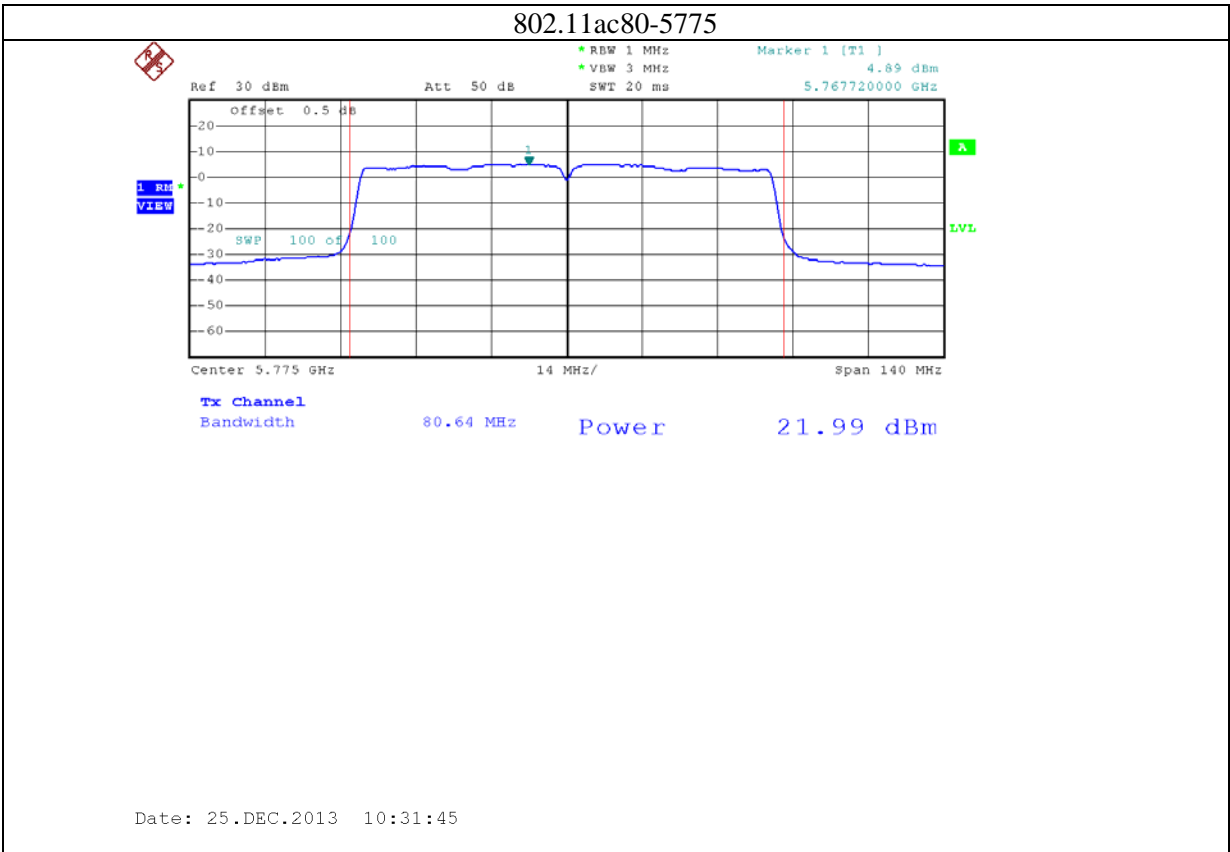

Annex B: Test plots 2 (Maximum Conducted Output power)

1: 2.4G band Port 0 (APEX0100 with 4dBi gain antenna for 2.4GHz band)

2: 2.4G band Port 1 (APEX0100 with 4dBi gain antenna for 2.4GHz band)

3: 2.4G band Port 2 (APEX0100 with 4dBi gain antenna for 2.4GHz band)

4: 5.8G band port 0 (APEX0100 with 5dBi gain antenna for 5.8G band)

802.11n20-5785

Date: 24.NOV.2013 09:52:55

802.11n20-5825

Date: 24.NOV.2013 09:56:56

5: 5.8G band port 1 (APEX0100 with 5dBi gain antenna for 5.8G band)

6: 5.8G band port 2 (APEX0100 with 5dBi gain antenna for 5.8G band)

7: 2.4G band Port 0 (APEX0101 with 5dBi gain antenna for 2.4GHz band)

8: 2.4G band Port 1 (APEX0101 with 5dBi gain antenna for 2.4GHz band)