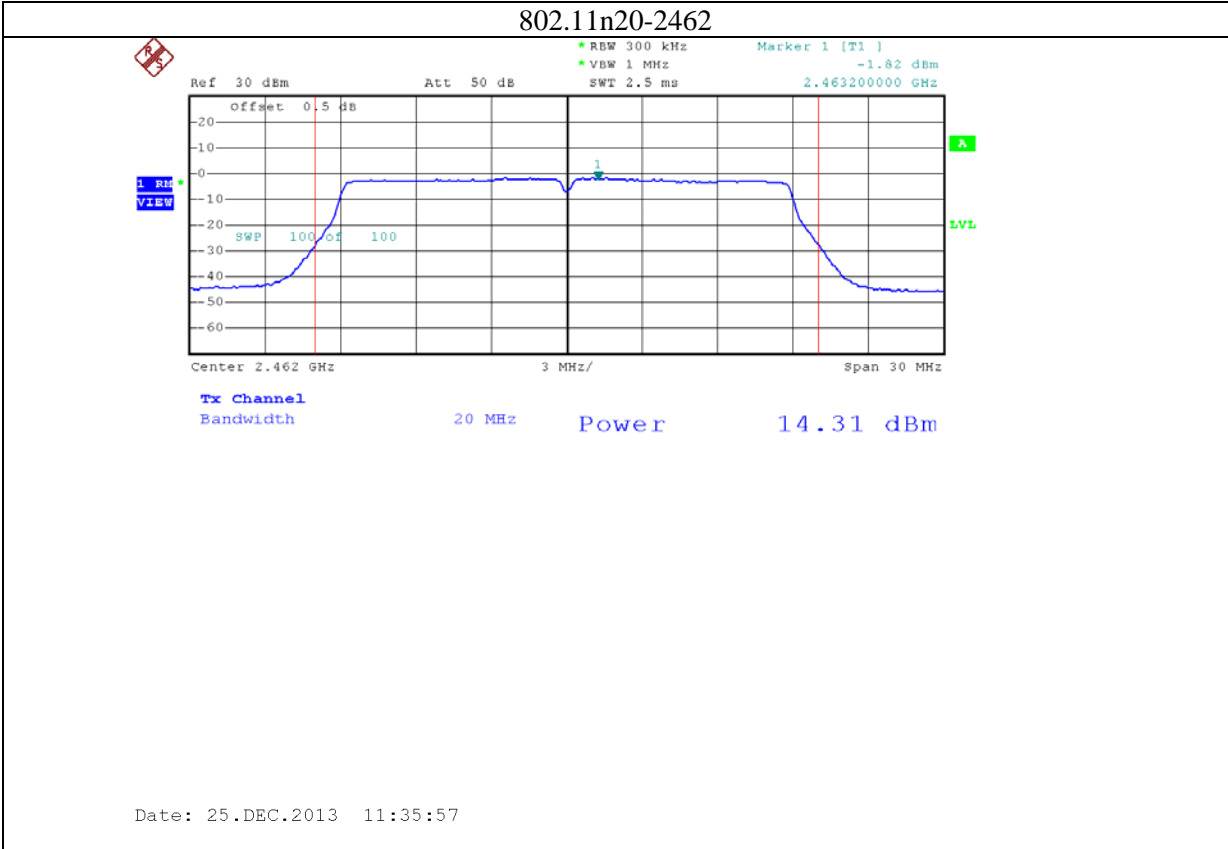

Annex B: Test plots 2 (Maximum Conducted Output power)

1: 2.4G band Port 0 (APEX0100 with 4dBi gain antenna for 2.4GHz band)

2: 2.4G band Port 1 (APEX0100 with 4dBi gain antenna for 2.4GHz band)

3: 2.4G band Port 2 (APEX0100 with 4dBi gain antenna for 2.4GHz band)

4: 5.8G band port 0 (APEX0100 with 5dBi gain antenna for 5.8G band)

802.11n20-5785

Date: 24.NOV.2013 09:52:55

802.11n20-5825

Date: 24.NOV.2013 09:56:56

5: 5.8G band port 1 (APEX0100 with 5dBi gain antenna for 5.8G band)

6: 5.8G band port 2 (APEX0100 with 5dBi gain antenna for 5.8G band)

7: 2.4G band Port 0 (APEX0101 with 5dBi gain antenna for 2.4GHz band)

8: 2.4G band Port 1 (APEX0101 with 5dBi gain antenna for 2.4GHz band)

9: 2.4G band Port 2 (APEX0101 with 5dBi gain antenna for 2.4GHz band)

10: 2.4G band Port 0 (APEX0101 with 14dBi gain antenna for 2.4GHz band)

11: 2.4G band Port 1 (APEX0101 with 14dBi gain antenna for 2.4GHz band)