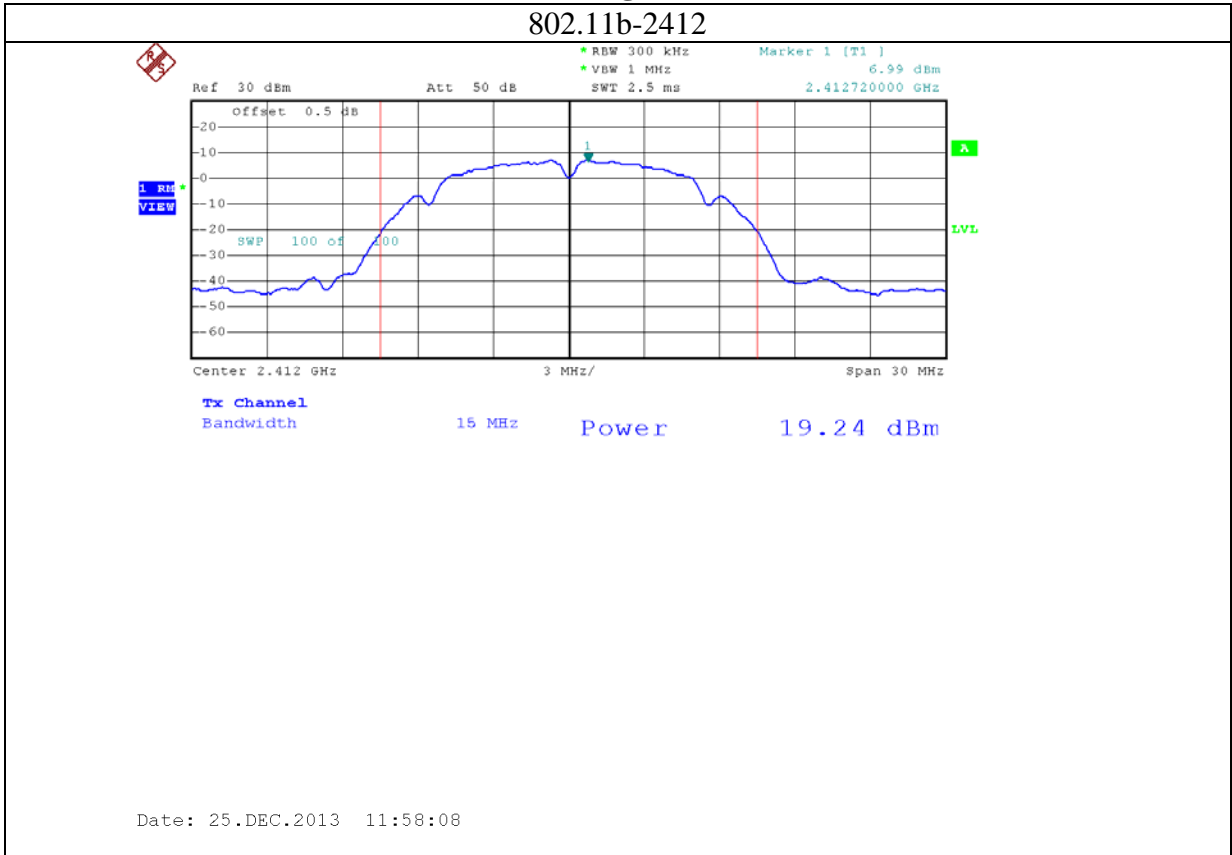

Annex B: Test plots 2 (Maximum Conducted Output power)

1: 2.4G band Port 0 (APEX0100 with 4dBi gain antenna for 2.4GHz band)

2: 2.4G band Port 1 (APEX0100 with 4dBi gain antenna for 2.4GHz band)

3: 2.4G band Port 2 (APEX0100 with 4dBi gain antenna for 2.4GHz band)

4: 5.8G band port 0 (APEX0100 with 5dBi gain antenna for 5.8G band)

802.11n20-5785

Date: 24.NOV.2013 09:52:55

802.11n20-5825

Date: 24.NOV.2013 09:56:56

5: 5.8G band port 1 (APEX0100 with 5dBi gain antenna for 5.8G band)

6: 5.8G band port 2 (APEX0100 with 5dBi gain antenna for 5.8G band)

7: 2.4G band Port 0 (APEX0101 with 5dBi gain antenna for 2.4GHz band)

8: 2.4G band Port 1 (APEX0101 with 5dBi gain antenna for 2.4GHz band)

9: 2.4G band Port 2 (APEX0101 with 5dBi gain antenna for 2.4GHz band)

10: 2.4G band Port 0 (APEX0101 with 14dBi gain antenna for 2.4GHz band)

11: 2.4G band Port 1 (APEX0101 with 14dBi gain antenna for 2.4GHz band)