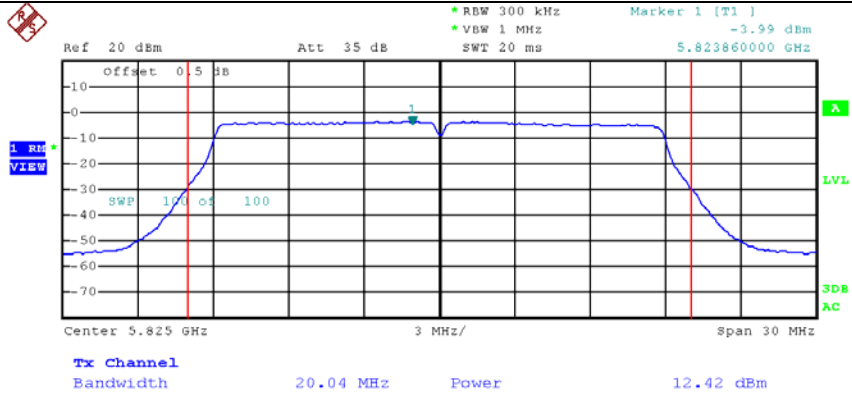

9: 2.4G band Port 2 (APEX0101 with 5dBi gain antenna for 2.4GHz band)

10: 2.4G band Port 0 (APEX0101 with 14dBi gain antenna for 2.4GHz band)

11: 2.4G band Port 1 (APEX0101 with 14dBi gain antenna for 2.4GHz band)

12: 2.4G band Port 2 (APEX0101 with 14dBi gain antenna for 2.4GHz band)

13: 5.8G band port 0 (APEX0101 with 14dBi gain antenna for 5.8G band)

802.11n20-5785

Date: 19.DEC.2013 15:24:31

802.11n20-5825

Date: 19.DEC.2013 15:26:05

14: 5.8G band port 1 (APEX0101 with 14dBi gain antenna for 5.8G band)

15: 5.8G band port 2 (APEX0101 with 14dBi gain antenna for 5.8G band)

16: 5.8G band port 0 (APEX0101 with 10dBi gain antenna for 5.8G band)

802.11a-5825

802.11n20-5745

Date: 26.JAN.2014 09:57:37

802.11n20-5785

Date: 26.JAN.2014 09:58:37

802.11n20-5825

17: 5.8G band port 1 (APEX0101 with 10dBi gain antenna for 5.8G band)

802.11n20-5785