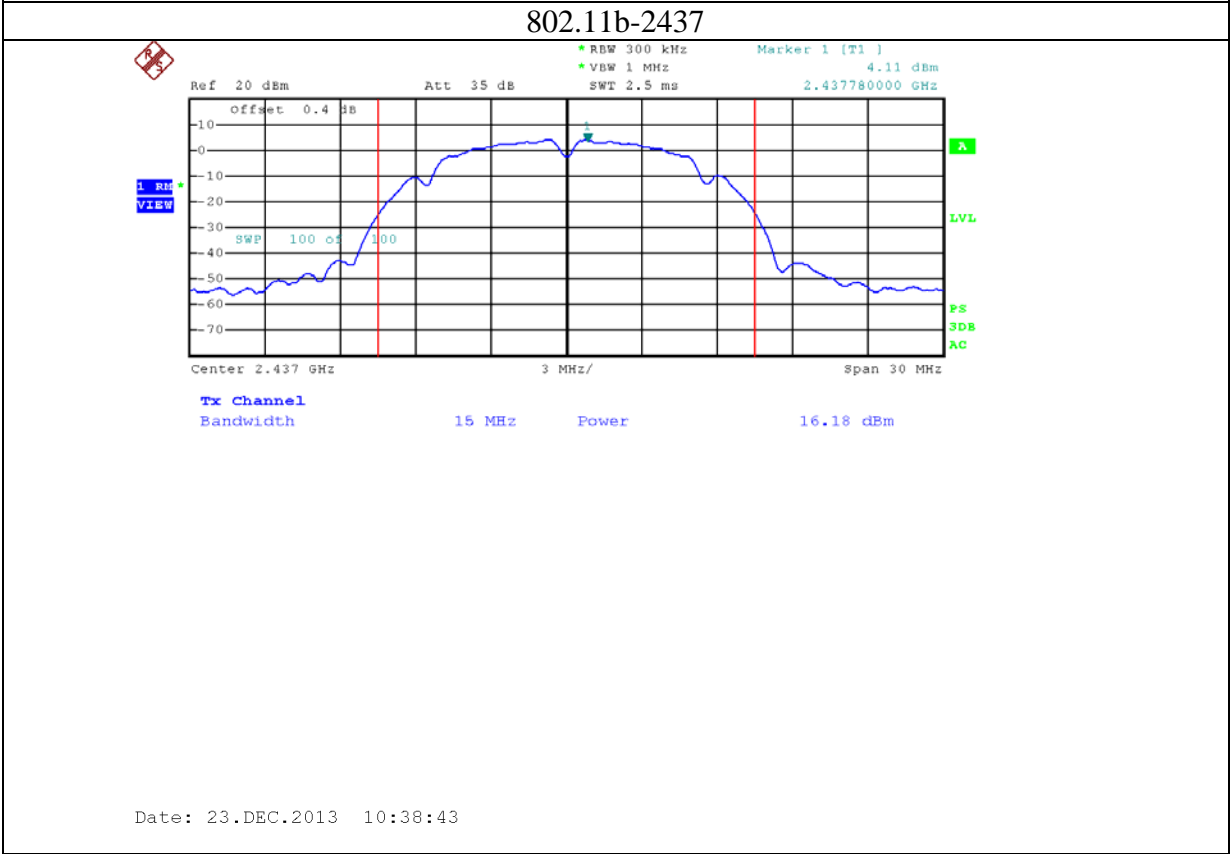

9: 2.4G band Port 2 (APEX0101 with 5dBi gain antenna for 2.4GHz band)

10: 2.4G band Port 0 (APEX0101 with 14dBi gain antenna for 2.4GHz band)

11: 2.4G band Port 1 (APEX0101 with 14dBi gain antenna for 2.4GHz band)

12: 2.4G band Port 2 (APEX0101 with 14dBi gain antenna for 2.4GHz band)

13: 5.8G band port 0 (APEX0101 with 14dBi gain antenna for 5.8G band)

802.11n20-5785

Date: 19.DEC.2013 15:24:31

802.11n20-5825

Date: 19.DEC.2013 15:26:05