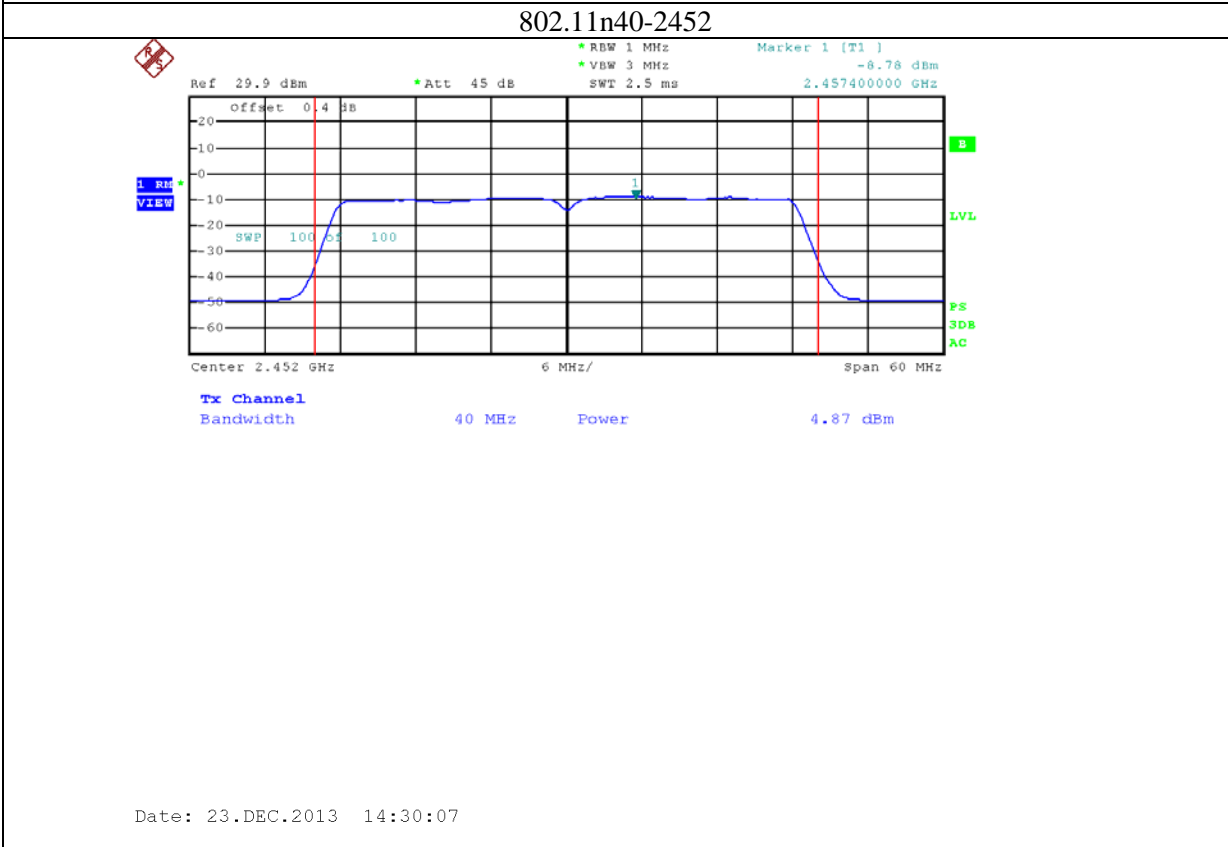

9: 2.4G band Port 2 (APEX0101 with 5dBi gain antenna for 2.4GHz band)

10: 2.4G band Port 0 (APEX0101 with 14dBi gain antenna for 2.4GHz band)

11: 2.4G band Port 1 (APEX0101 with 14dBi gain antenna for 2.4GHz band)

12: 2.4G band Port 2 (APEX0101 with 14dBi gain antenna for 2.4GHz band)

13: 5.8G band port 0 (APEX0101 with 14dBi gain antenna for 5.8G band)

802.11n20-5785

Date: 19.DEC.2013 15:24:31

802.11n20-5825

Date: 19.DEC.2013 15:26:05