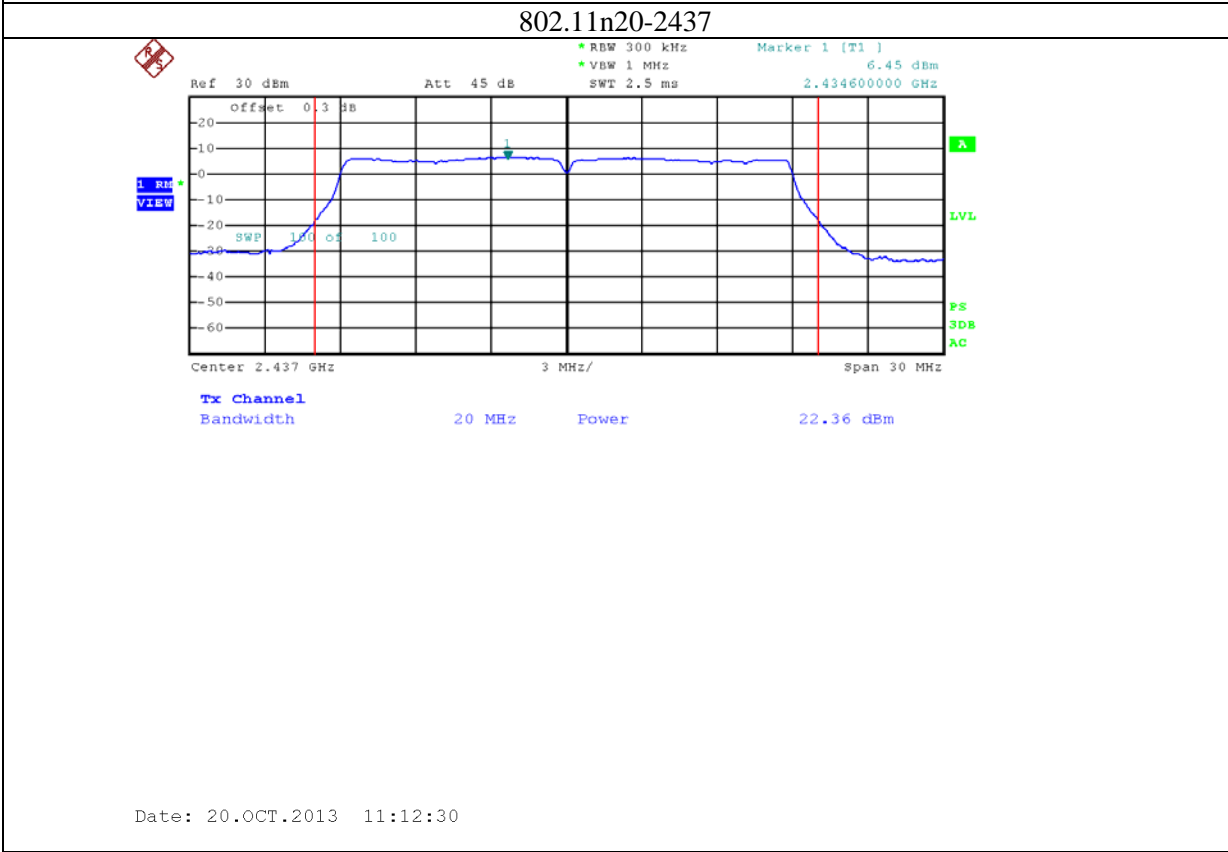

Annex B: Test plots 2 (Maximum Conducted Output power)

1: 2.4G band Port 0 (APEX0100 with 4dBi gain antenna for 2.4GHz band)

2: 2.4G band Port 1 (APEX0100 with 4dBi gain antenna for 2.4GHz band)

3: 2.4G band Port 2 (APEX0100 with 4dBi gain antenna for 2.4GHz band)

4: 5.8G band port 0 (APEX0100 with 5dBi gain antenna for 5.8G band)

802.11n20-5785

Date: 24.NOV.2013 09:52:55

802.11n20-5825

Date: 24.NOV.2013 09:56:56

5: 5.8G band port 1 (APEX0100 with 5dBi gain antenna for 5.8G band)