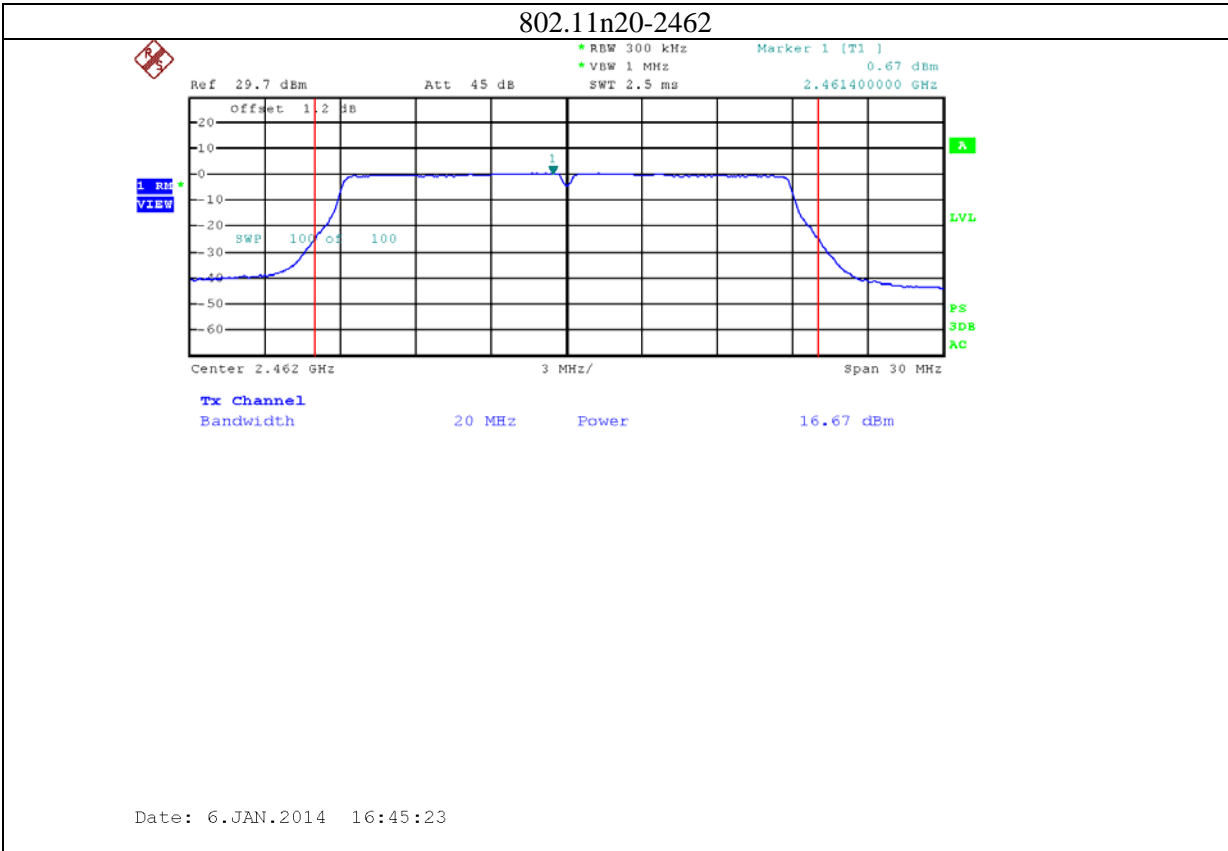

Annex B: Test plots 2 (Maximum Conducted Output power)

1: 2.4G band Port 0 (APEX0100 with 4dBi gain antenna for 2.4GHz band)

2: 2.4G band Port 1 (APEX0100 with 4dBi gain antenna for 2.4GHz band)

3: 2.4G band Port 2 (APEX0100 with 4dBi gain antenna for 2.4GHz band)

4: 5.8G band port 0 (APEX0100 with 5dBi gain antenna for 5.8G band)

802.11n20-5785

Date: 24.NOV.2013 09:52:55

802.11n20-5825

Date: 24.NOV.2013 09:56:56

5: 5.8G band port 1 (APEX0100 with 5dBi gain antenna for 5.8G band)

6: 5.8G band port 2 (APEX0100 with 5dBi gain antenna for 5.8G band)

7: 2.4G band Port 0 (APEX0101 with 5dBi gain antenna for 2.4GHz band)

8: 2.4G band Port 1 (APEX0101 with 5dBi gain antenna for 2.4GHz band)