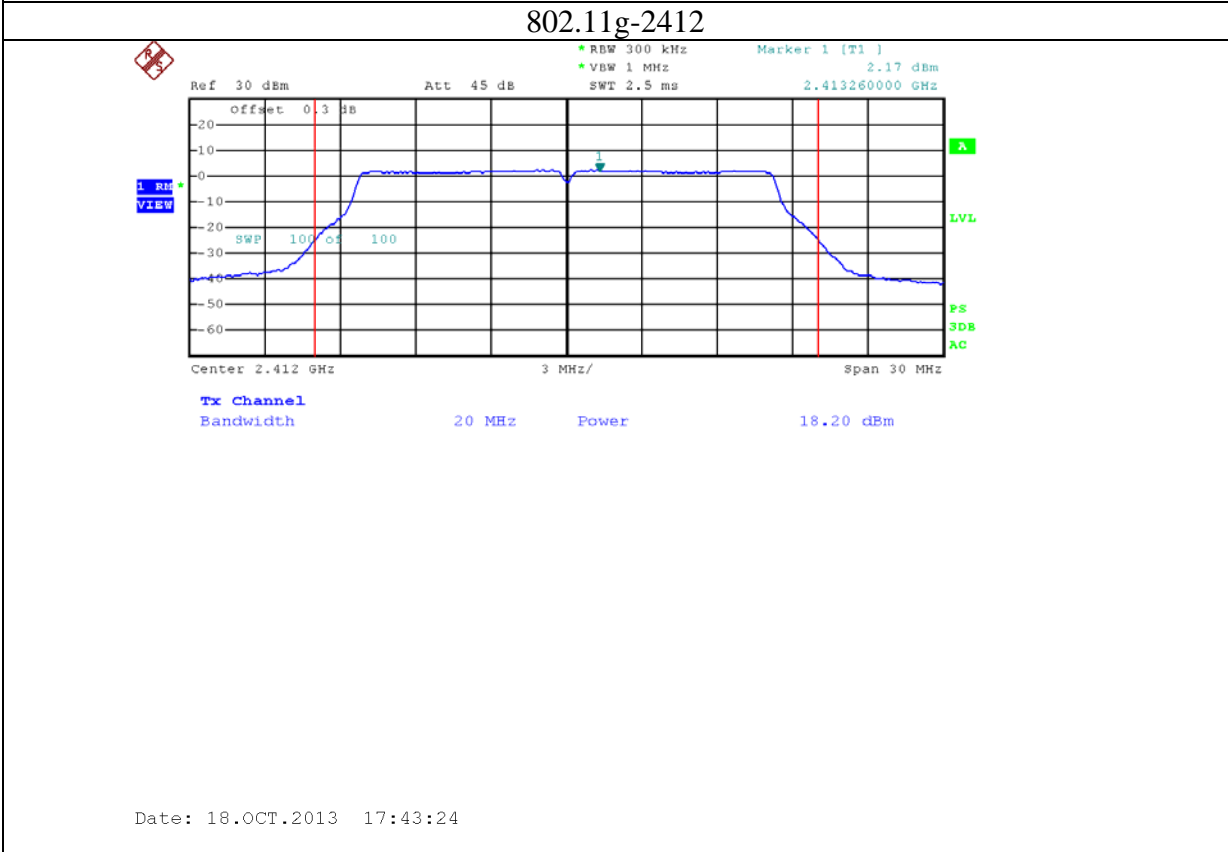

Annex B: Test plots 2 (Maximum Conducted Output power)

1: 2.4G band Port 0 (APEX0100 with 4dBi gain antenna for 2.4GHz band)

2: 2.4G band Port 1 (APEX0100 with 4dBi gain antenna for 2.4GHz band)

3: 2.4G band Port 2 (APEX0100 with 4dBi gain antenna for 2.4GHz band)

4: 5.8G band port 0 (APEX0100 with 5dBi gain antenna for 5.8G band)

802.11n20-5785

Date: 24.NOV.2013 09:52:55

802.11n20-5825

Date: 24.NOV.2013 09:56:56

5: 5.8G band port 1 (APEX0100 with 5dBi gain antenna for 5.8G band)