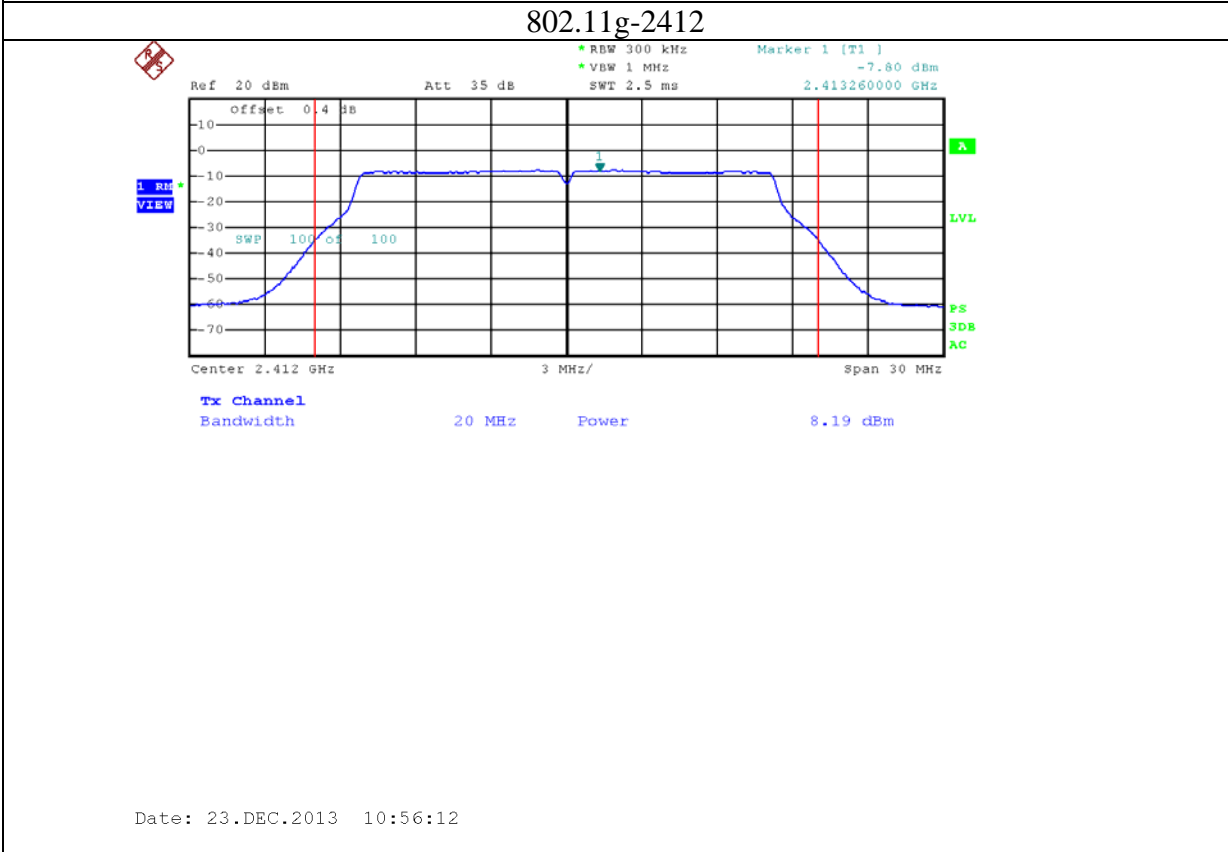

9: 2.4G band Port 2 (APEX0101 with 5dBi gain antenna for 2.4GHz band)

10: 2.4G band Port 0 (APEX0101 with 14dBi gain antenna for 2.4GHz band)

11: 2.4G band Port 1 (APEX0101 with 14dBi gain antenna for 2.4GHz band)

12: 2.4G band Port 2 (APEX0101 with 14dBi gain antenna for 2.4GHz band)

13: 5.8G band port 0 (APEX0101 with 14dBi gain antenna for 5.8G band)

802.11n20-5785

Date: 19.DEC.2013 15:24:31

802.11n20-5825

Date: 19.DEC.2013 15:26:05