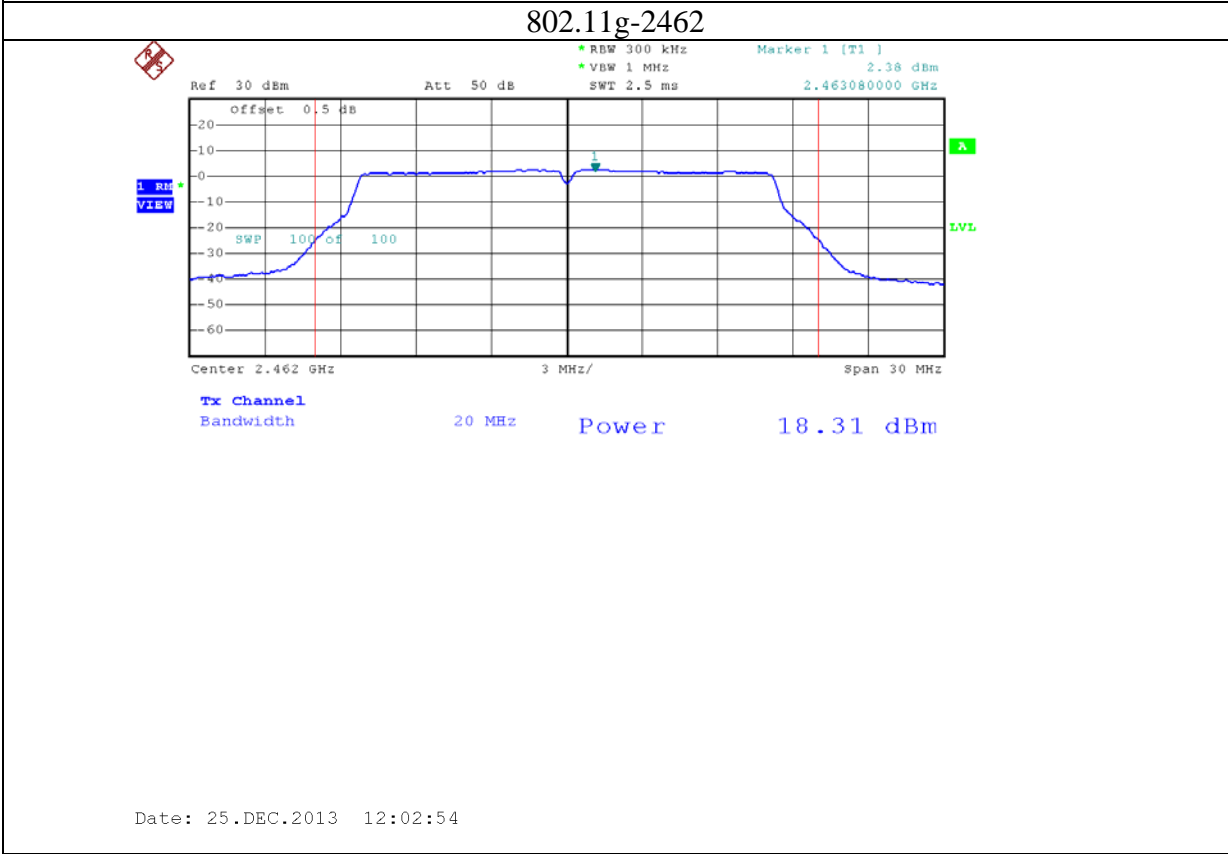

Annex B: Test plots 2 (Maximum Conducted Output power)

1: 2.4G band Port 0 (APEX0100 with 4dBi gain antenna for 2.4GHz band)

2: 2.4G band Port 1 (APEX0100 with 4dBi gain antenna for 2.4GHz band)

3: 2.4G band Port 2 (APEX0100 with 4dBi gain antenna for 2.4GHz band)

4: 5.8G band port 0 (APEX0100 with 5dBi gain antenna for 5.8G band)

802.11n20-5785

Date: 24.NOV.2013 09:52:55

802.11n20-5825

Date: 24.NOV.2013 09:56:56

5: 5.8G band port 1 (APEX0100 with 5dBi gain antenna for 5.8G band)

6: 5.8G band port 2 (APEX0100 with 5dBi gain antenna for 5.8G band)

7: 2.4G band Port 0 (APEX0101 with 5dBi gain antenna for 2.4GHz band)

8: 2.4G band Port 1 (APEX0101 with 5dBi gain antenna for 2.4GHz band)

9: 2.4G band Port 2 (APEX0101 with 5dBi gain antenna for 2.4GHz band)

10: 2.4G band Port 0 (APEX0101 with 14dBi gain antenna for 2.4GHz band)

11: 2.4G band Port 1 (APEX0101 with 14dBi gain antenna for 2.4GHz band)