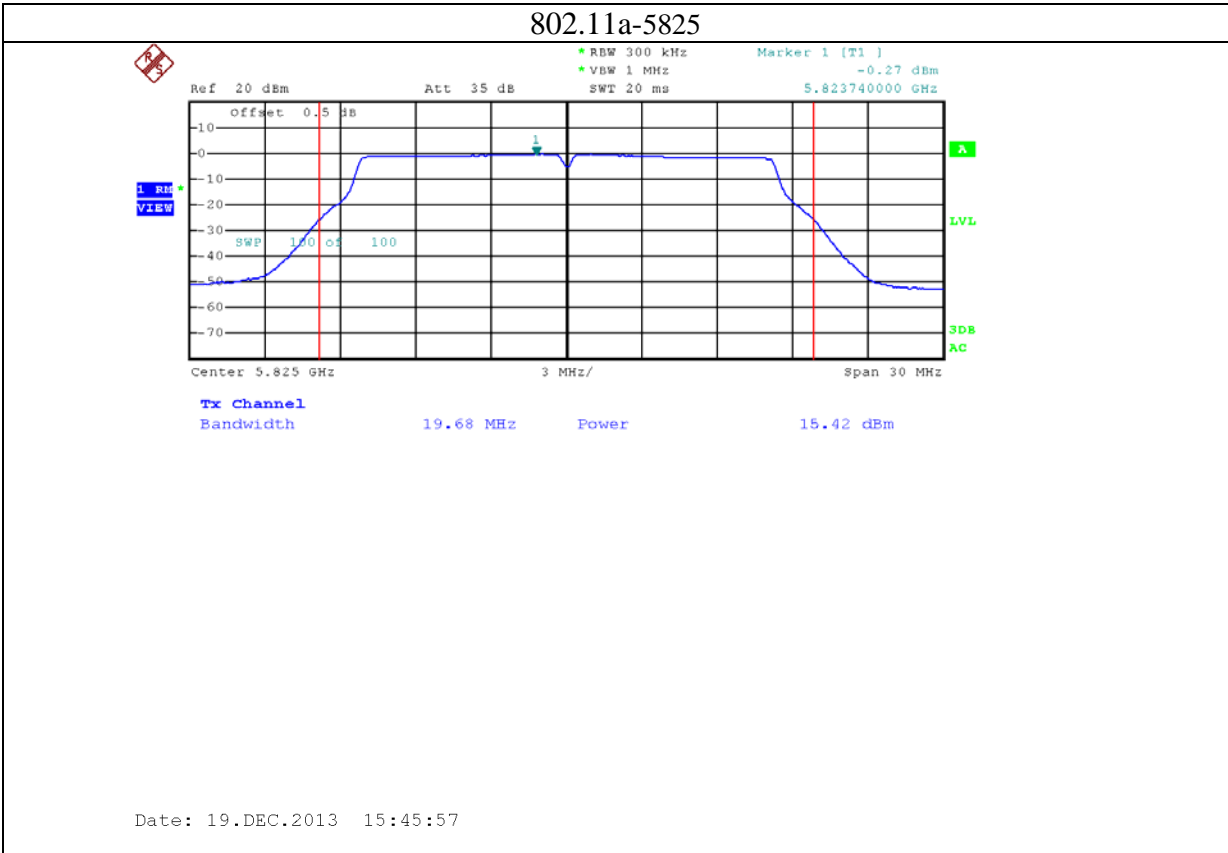

12: 2.4G band Port 2 (APEX0101 with 14dBi gain antenna for 2.4GHz band)

13: 5.8G band port 0 (APEX0101 with 14dBi gain antenna for 5.8G band)

802.11n20-5785

Date: 19.DEC.2013 15:24:31

802.11n20-5825

Date: 19.DEC.2013 15:26:05

14: 5.8G band port 1 (APEX0101 with 14dBi gain antenna for 5.8G band)

15: 5.8G band port 2 (APEX0101 with 14dBi gain antenna for 5.8G band)

16: 5.8G band port 0 (APEX0101 with 10dBi gain antenna for 5.8G band)

802.11a-5825

802.11n20-5745

Date: 26.JAN.2014 09:57:37

802.11n20-5785

Date: 26.JAN.2014 09:58:37

802.11n20-5825

17: 5.8G band port 1 (APEX0101 with 10dBi gain antenna for 5.8G band)

802.11n20-5785

Date: 26.JAN.2014 10:19:41

802.11n20-5825

18: 5.8G band port 2 (APEX0101 with 10dBi gain antenna for 5.8G band)

802.11a-5825

802.11n20-5745

Date: 26.JAN.2014 10:32:34

802.11n20-5785

Date: 26.JAN.2014 10:33:57