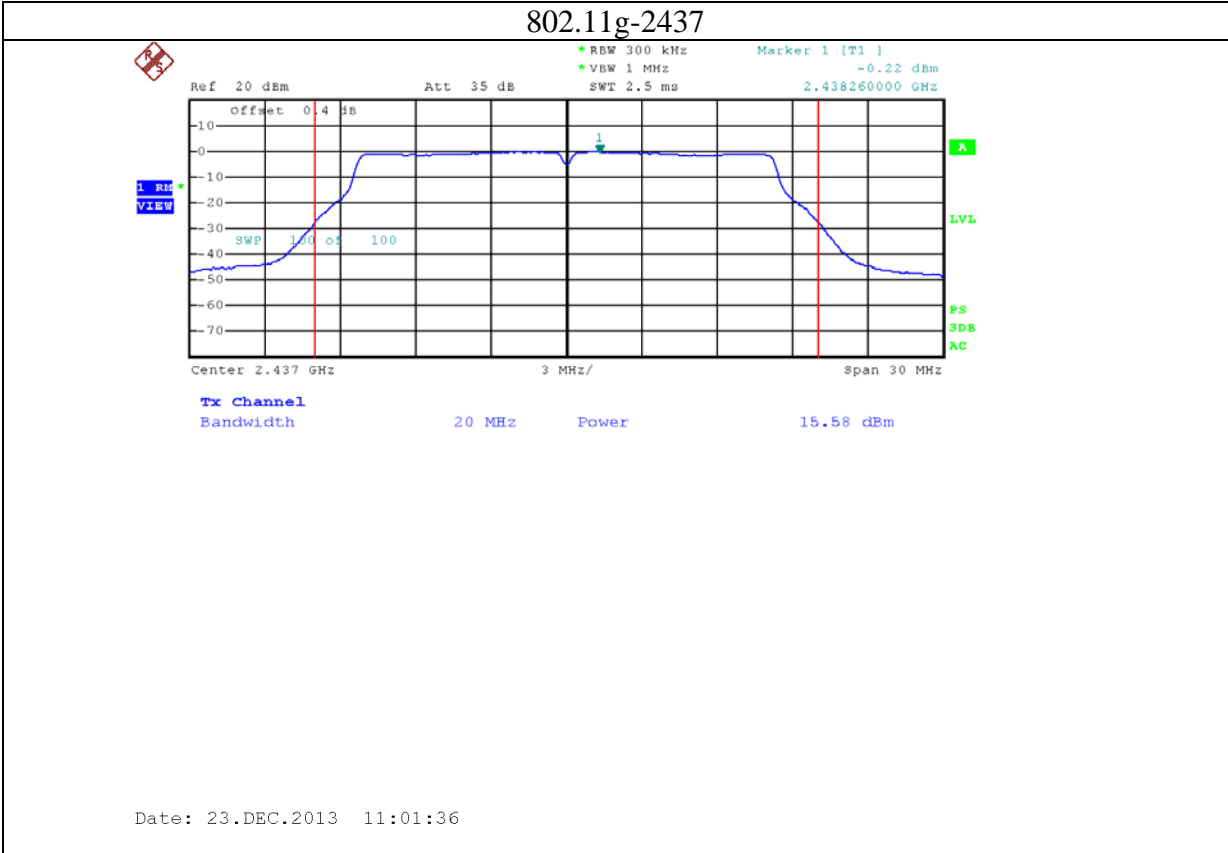

9: 2.4G band Port 2 (APEX0101 with 5dBi gain antenna for 2.4GHz band)

10: 2.4G band Port 0 (APEX0101 with 14dBi gain antenna for 2.4GHz band)

11: 2.4G band Port 1 (APEX0101 with 14dBi gain antenna for 2.4GHz band)

12: 2.4G band Port 2 (APEX0101 with 14dBi gain antenna for 2.4GHz band)

13: 5.8G band port 0 (APEX0101 with 14dBi gain antenna for 5.8G band)

802.11n20-5785

Date: 19.DEC.2013 15:24:31

802.11n20-5825

Date: 19.DEC.2013 15:26:05