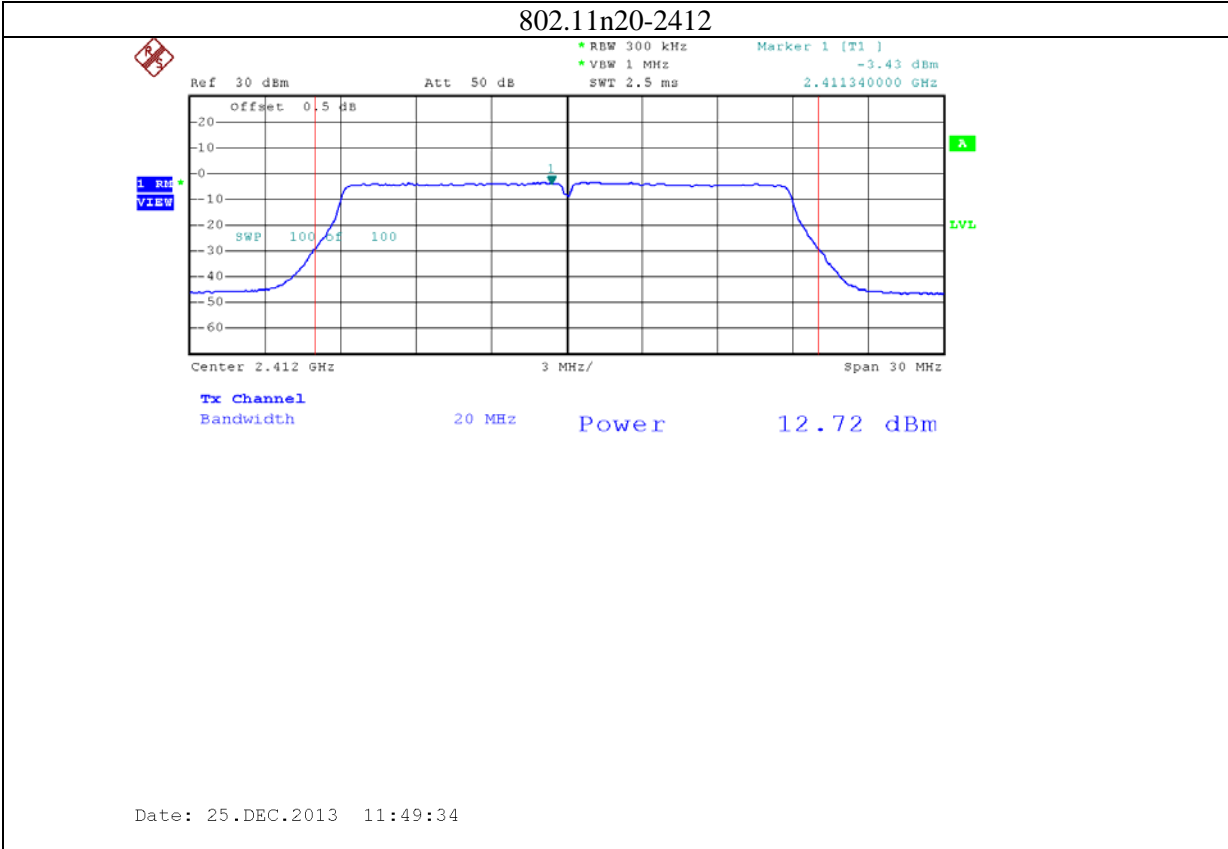

Annex B: Test plots 2 (Maximum Conducted Output power)

1: 2.4G band Port 0 (APEX0100 with 4dBi gain antenna for 2.4GHz band)

2: 2.4G band Port 1 (APEX0100 with 4dBi gain antenna for 2.4GHz band)

3: 2.4G band Port 2 (APEX0100 with 4dBi gain antenna for 2.4GHz band)

4: 5.8G band port 0 (APEX0100 with 5dBi gain antenna for 5.8G band)

802.11n20-5785

Date: 24.NOV.2013 09:52:55

802.11n20-5825

Date: 24.NOV.2013 09:56:56

5: 5.8G band port 1 (APEX0100 with 5dBi gain antenna for 5.8G band)

6: 5.8G band port 2 (APEX0100 with 5dBi gain antenna for 5.8G band)

7: 2.4G band Port 0 (APEX0101 with 5dBi gain antenna for 2.4GHz band)

8: 2.4G band Port 1 (APEX0101 with 5dBi gain antenna for 2.4GHz band)

9: 2.4G band Port 2 (APEX0101 with 5dBi gain antenna for 2.4GHz band)

10: 2.4G band Port 0 (APEX0101 with 14dBi gain antenna for 2.4GHz band)

11: 2.4G band Port 1 (APEX0101 with 14dBi gain antenna for 2.4GHz band)