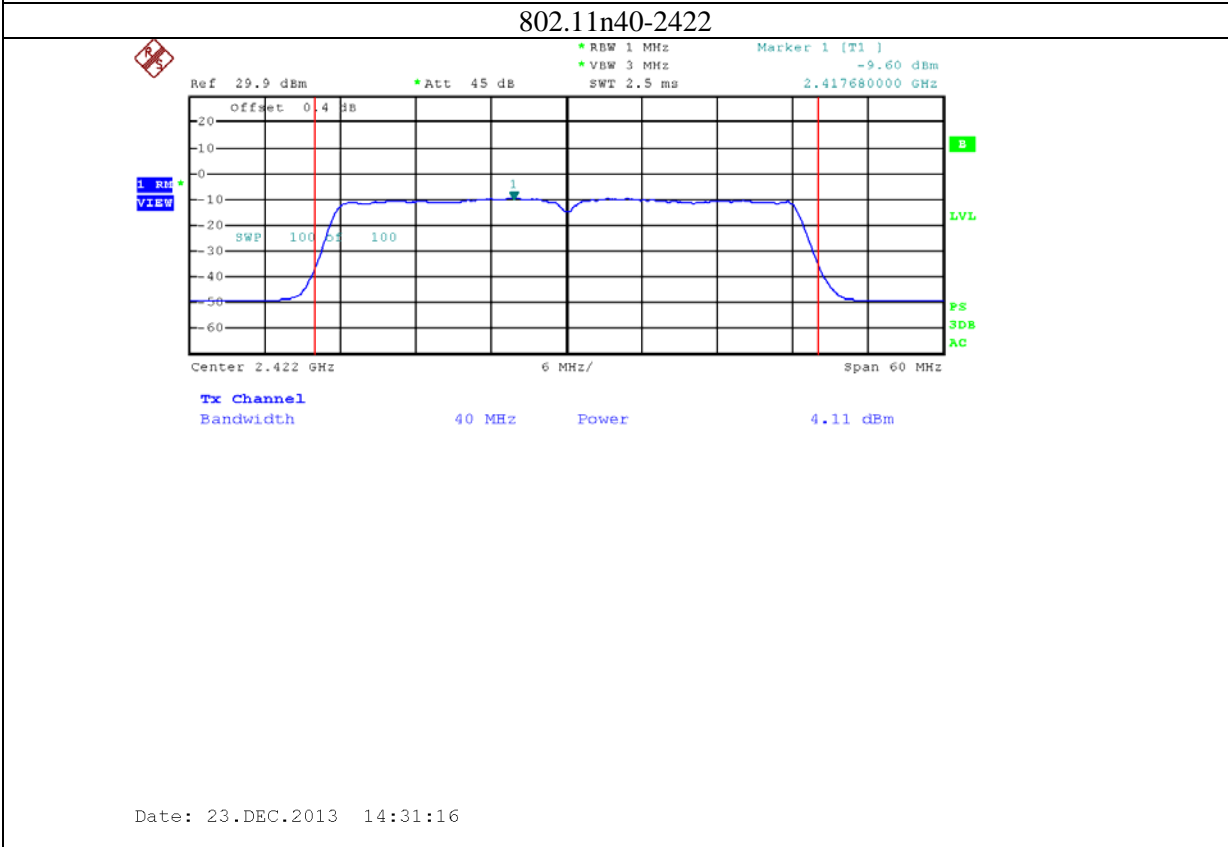

9: 2.4G band Port 2 (APEX0101 with 5dBi gain antenna for 2.4GHz band)

10: 2.4G band Port 0 (APEX0101 with 14dBi gain antenna for 2.4GHz band)

11: 2.4G band Port 1 (APEX0101 with 14dBi gain antenna for 2.4GHz band)

12: 2.4G band Port 2 (APEX0101 with 14dBi gain antenna for 2.4GHz band)

13: 5.8G band port 0 (APEX0101 with 14dBi gain antenna for 5.8G band)

802.11n20-5785

Date: 19.DEC.2013 15:24:31

802.11n20-5825

Date: 19.DEC.2013 15:26:05