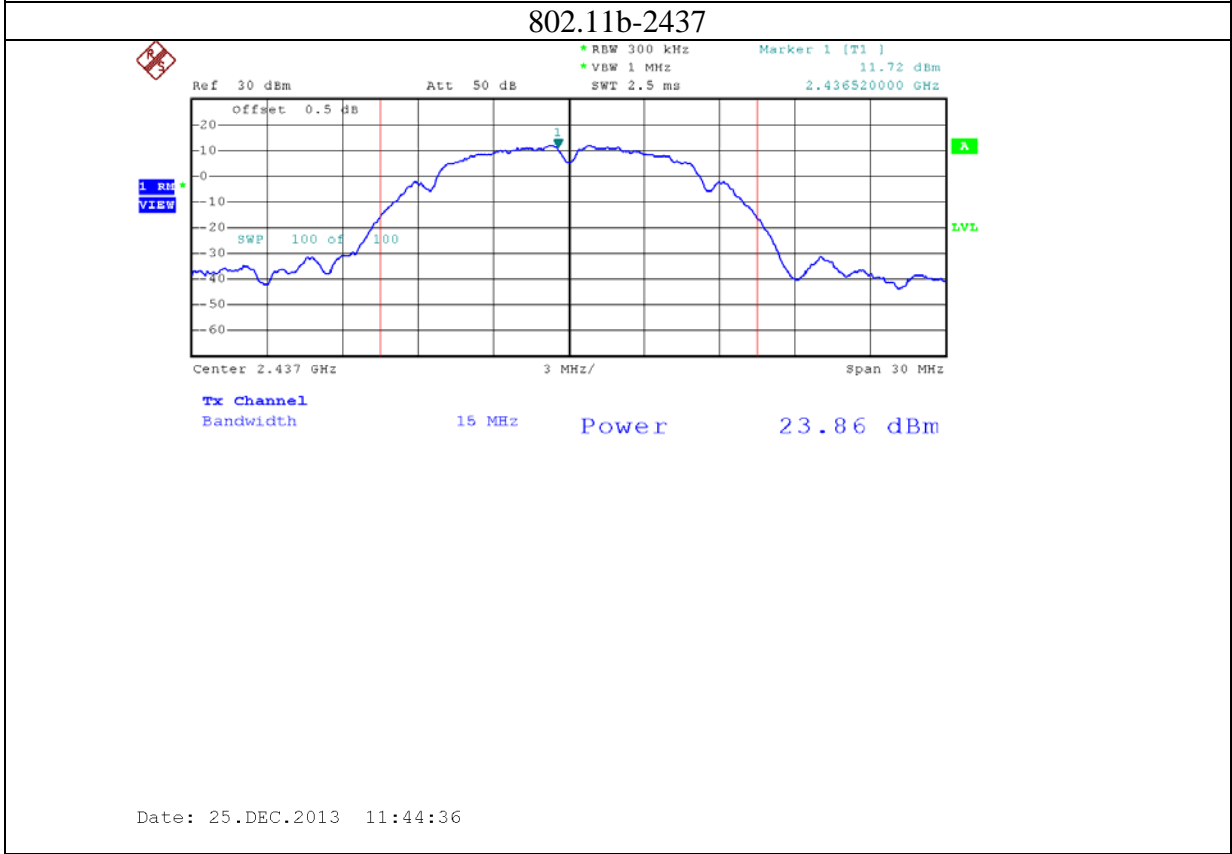

Annex B: Test plots 2 (Maximum Conducted Output power)

1: 2.4G band Port 0 (APEX0100 with 4dBi gain antenna for 2.4GHz band)

2: 2.4G band Port 1 (APEX0100 with 4dBi gain antenna for 2.4GHz band)

3: 2.4G band Port 2 (APEX0100 with 4dBi gain antenna for 2.4GHz band)

4: 5.8G band port 0 (APEX0100 with 5dBi gain antenna for 5.8G band)

802.11n20-5785

Date: 24.NOV.2013 09:52:55

802.11n20-5825

Date: 24.NOV.2013 09:56:56

5: 5.8G band port 1 (APEX0100 with 5dBi gain antenna for 5.8G band)

6: 5.8G band port 2 (APEX0100 with 5dBi gain antenna for 5.8G band)

7: 2.4G band Port 0 (APEX0101 with 5dBi gain antenna for 2.4GHz band)

8: 2.4G band Port 1 (APEX0101 with 5dBi gain antenna for 2.4GHz band)

9: 2.4G band Port 2 (APEX0101 with 5dBi gain antenna for 2.4GHz band)

10: 2.4G band Port 0 (APEX0101 with 14dBi gain antenna for 2.4GHz band)

11: 2.4G band Port 1 (APEX0101 with 14dBi gain antenna for 2.4GHz band)