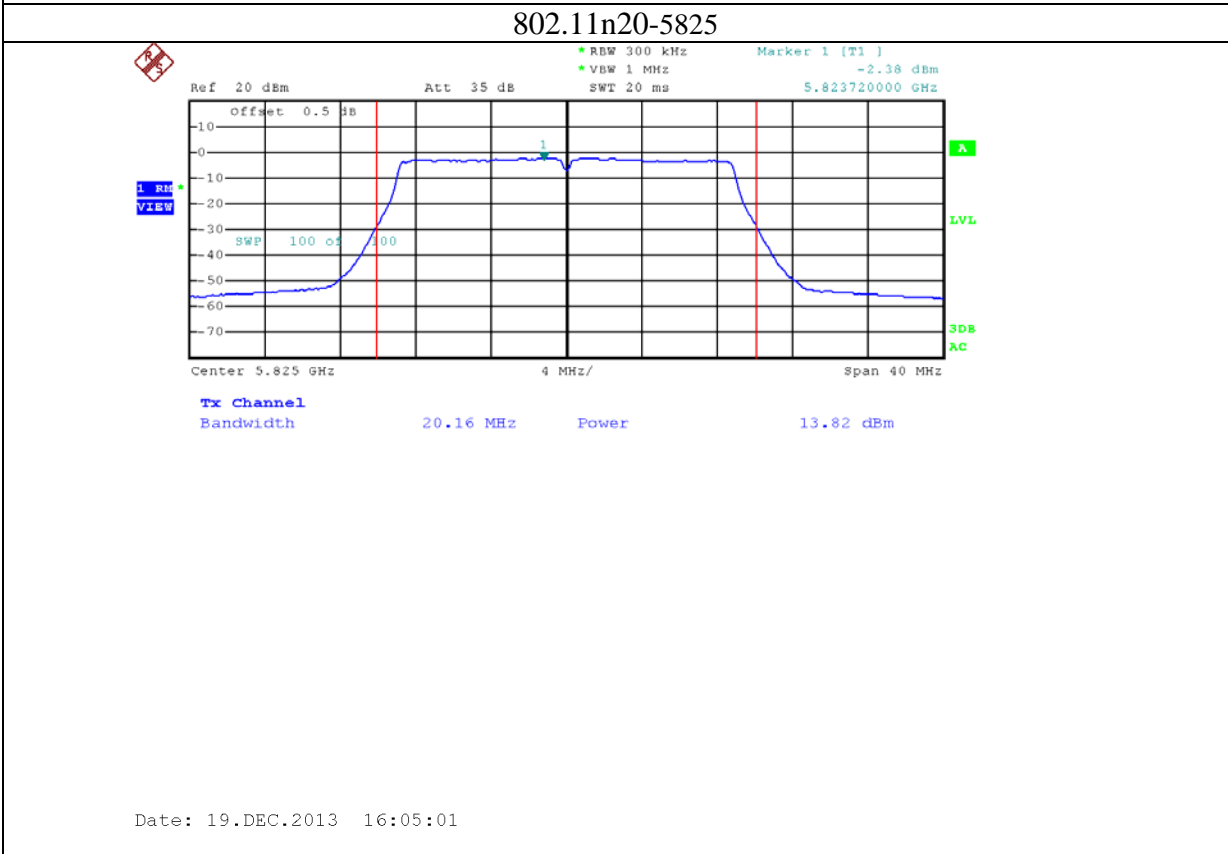

12: 2.4G band Port 2 (APEX0101 with 14dBi gain antenna for 2.4GHz band)

13: 5.8G band port 0 (APEX0101 with 14dBi gain antenna for 5.8G band)

802.11n20-5785

Date: 19.DEC.2013 15:24:31

802.11n20-5825

Date: 19.DEC.2013 15:26:05

14: 5.8G band port 1 (APEX0101 with 14dBi gain antenna for 5.8G band)

15: 5.8G band port 2 (APEX0101 with 14dBi gain antenna for 5.8G band)

16: 5.8G band port 0 (APEX0101 with 10dBi gain antenna for 5.8G band)

802.11a-5825

802.11n20-5745

Date: 26.JAN.2014 09:57:37

802.11n20-5785

Date: 26.JAN.2014 09:58:37

802.11n20-5825

17: 5.8G band port 1 (APEX0101 with 10dBi gain antenna for 5.8G band)

802.11n20-5785

Date: 26.JAN.2014 10:19:41

802.11n20-5825

18: 5.8G band port 2 (APEX0101 with 10dBi gain antenna for 5.8G band)

802.11a-5825

802.11n20-5745

Date: 26.JAN.2014 10:32:34

802.11n20-5785

Date: 26.JAN.2014 10:33:57