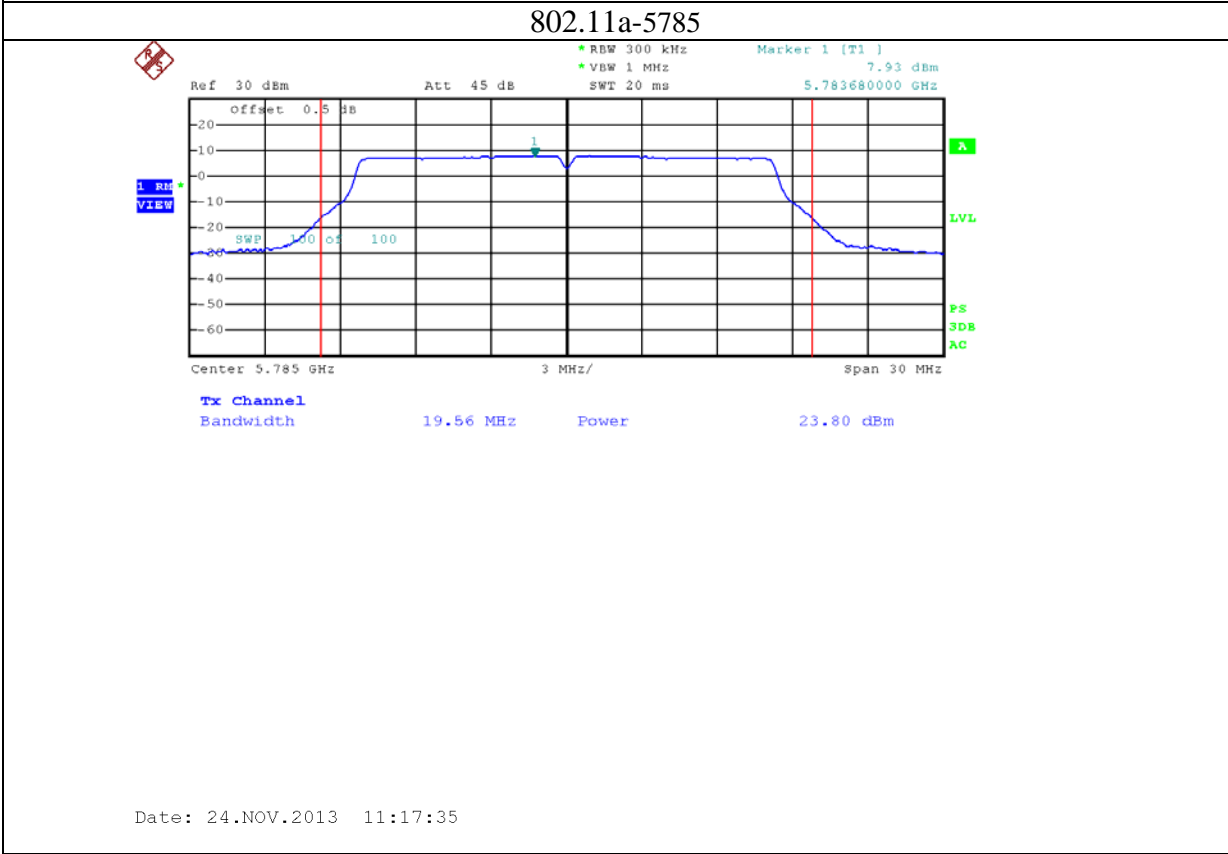

Annex B: Test plots 2 (Maximum Conducted Output power)

1: 2.4G band Port 0 (APEX0100 with 4dBi gain antenna for 2.4GHz band)

2: 2.4G band Port 1 (APEX0100 with 4dBi gain antenna for 2.4GHz band)

3: 2.4G band Port 2 (APEX0100 with 4dBi gain antenna for 2.4GHz band)

4: 5.8G band port 0 (APEX0100 with 5dBi gain antenna for 5.8G band)

802.11n20-5785

Date: 24.NOV.2013 09:52:55

802.11n20-5825

Date: 24.NOV.2013 09:56:56

5: 5.8G band port 1 (APEX0100 with 5dBi gain antenna for 5.8G band)

6: 5.8G band port 2 (APEX0100 with 5dBi gain antenna for 5.8G band)

7: 2.4G band Port 0 (APEX0101 with 5dBi gain antenna for 2.4GHz band)

8: 2.4G band Port 1 (APEX0101 with 5dBi gain antenna for 2.4GHz band)