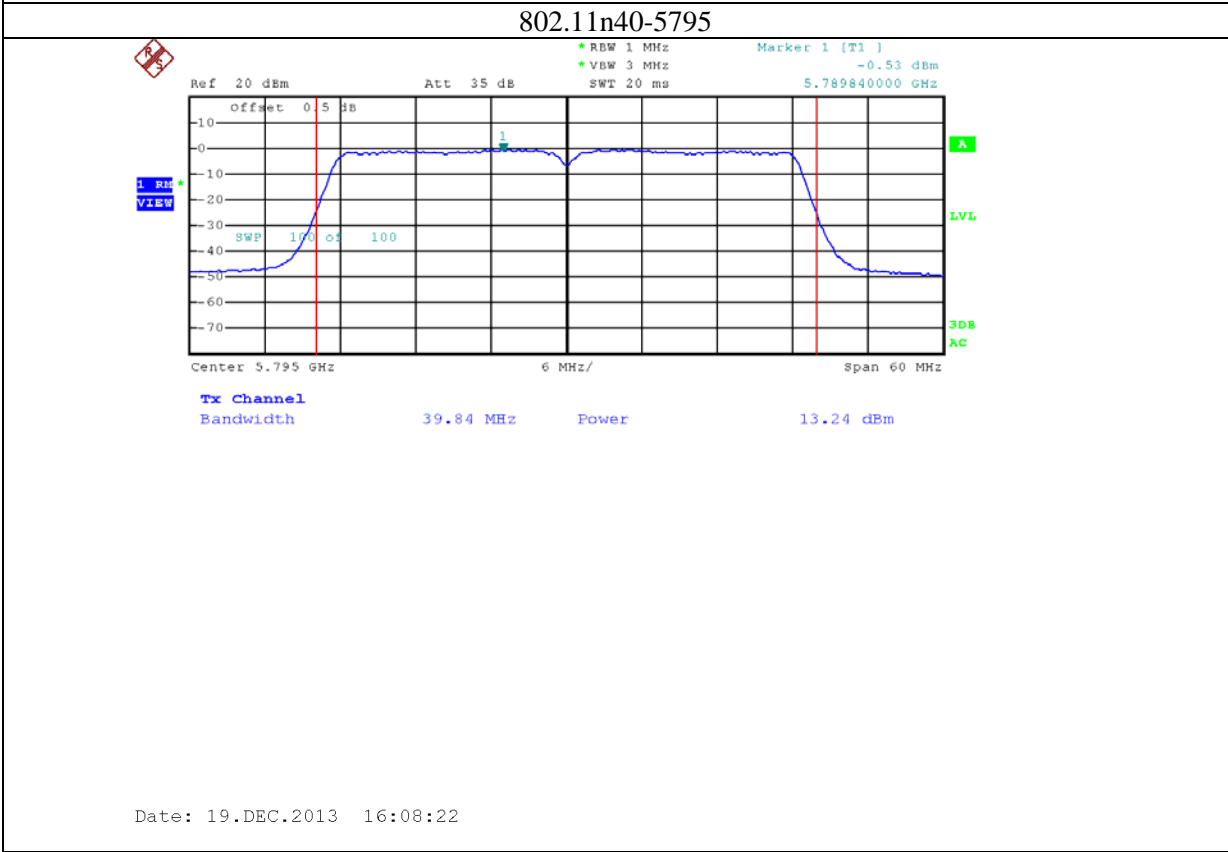

12: 2.4G band Port 2 (APEX0101 with 14dBi gain antenna for 2.4GHz band)

13: 5.8G band port 0 (APEX0101 with 14dBi gain antenna for 5.8G band)

802.11n20-5785

Date: 19.DEC.2013 15:24:31

802.11n20-5825

Date: 19.DEC.2013 15:26:05

14: 5.8G band port 1 (APEX0101 with 14dBi gain antenna for 5.8G band)

15: 5.8G band port 2 (APEX0101 with 14dBi gain antenna for 5.8G band)

16: 5.8G band port 0 (APEX0101 with 10dBi gain antenna for 5.8G band)

802.11a-5825

802.11n20-5745

Date: 26.JAN.2014 09:57:37

802.11n20-5785

Date: 26.JAN.2014 09:58:37

802.11n20-5825

17: 5.8G band port 1 (APEX0101 with 10dBi gain antenna for 5.8G band)

802.11n20-5785

Date: 26.JAN.2014 10:19:41

802.11n20-5825

18: 5.8G band port 2 (APEX0101 with 10dBi gain antenna for 5.8G band)

802.11a-5825

802.11n20-5745

Date: 26.JAN.2014 10:32:34

802.11n20-5785

Date: 26.JAN.2014 10:33:57