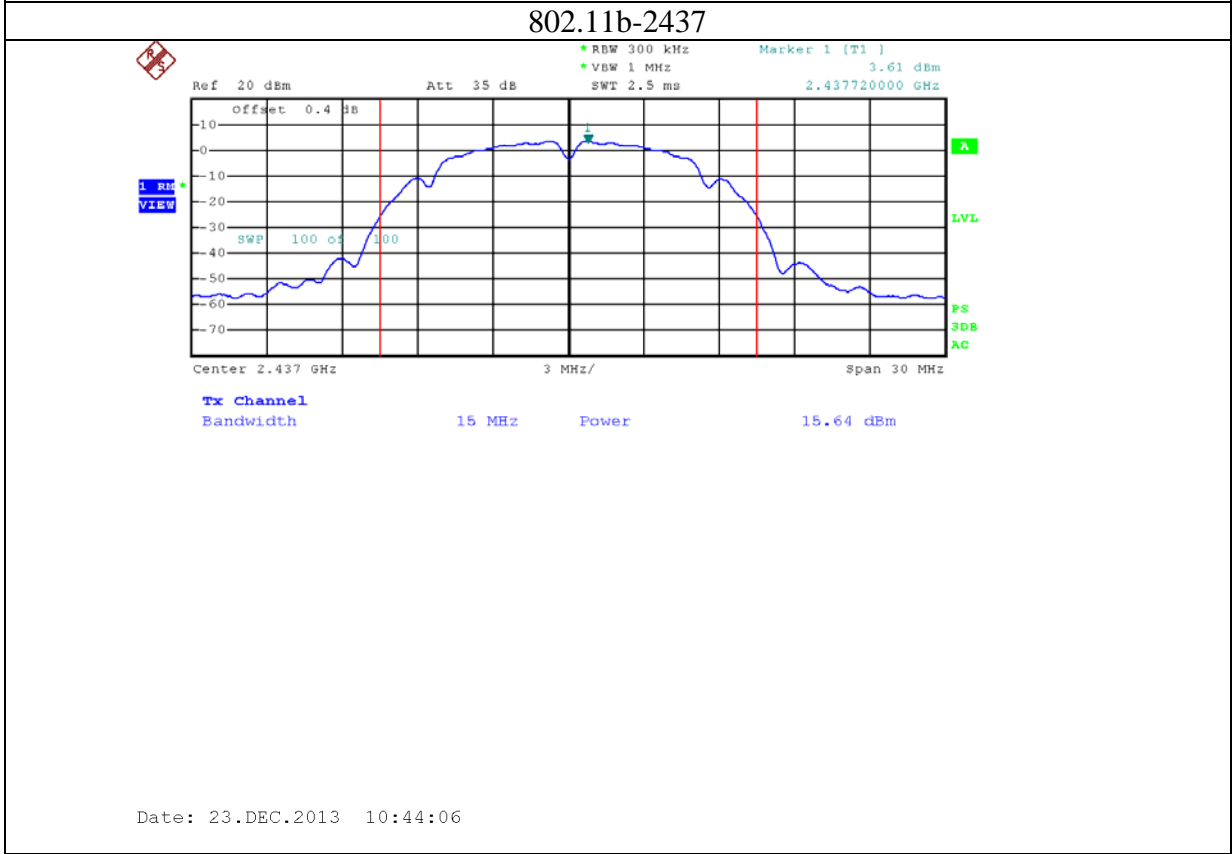

9: 2.4G band Port 2 (APEX0101 with 5dBi gain antenna for 2.4GHz band)

10: 2.4G band Port 0 (APEX0101 with 14dBi gain antenna for 2.4GHz band)

11: 2.4G band Port 1 (APEX0101 with 14dBi gain antenna for 2.4GHz band)

12: 2.4G band Port 2 (APEX0101 with 14dBi gain antenna for 2.4GHz band)

13: 5.8G band port 0 (APEX0101 with 14dBi gain antenna for 5.8G band)

802.11n20-5785

Date: 19.DEC.2013 15:24:31

802.11n20-5825

Date: 19.DEC.2013 15:26:05