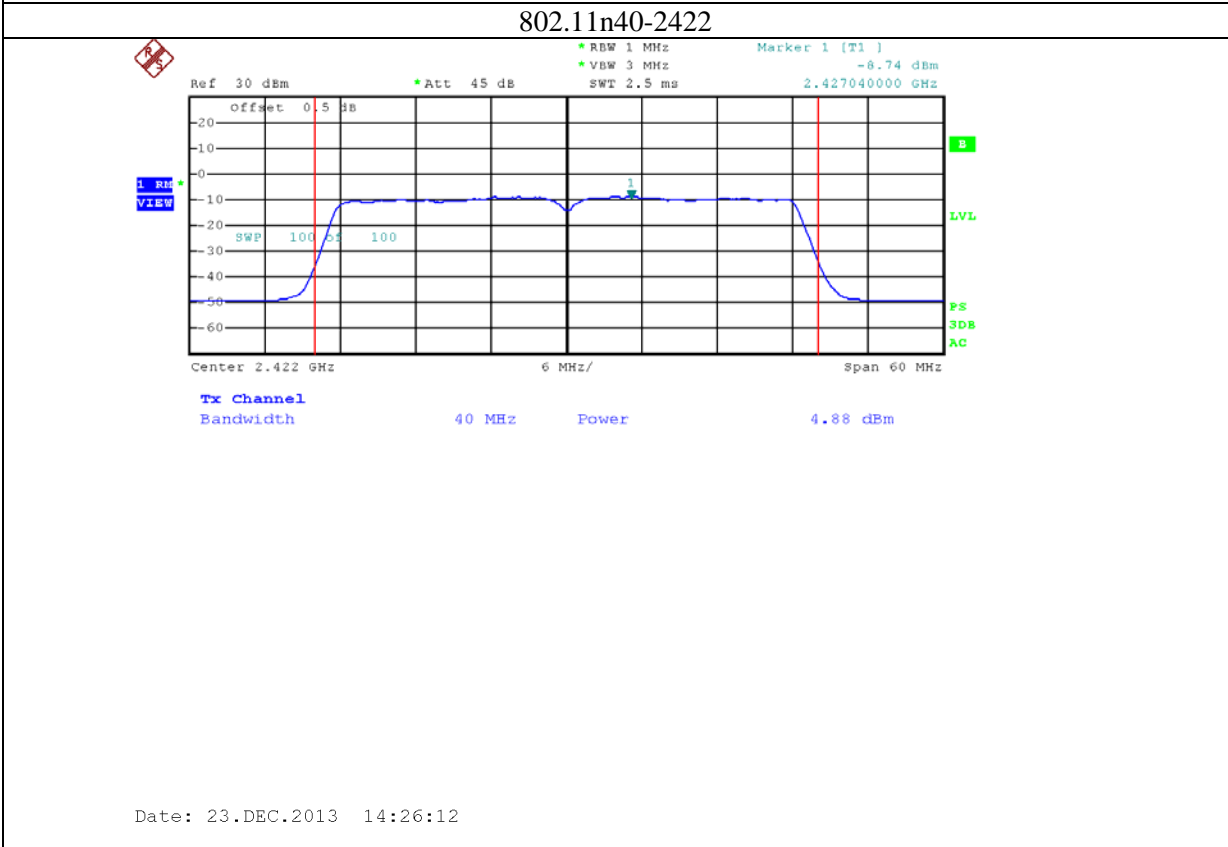

9: 2.4G band Port 2 (APEX0101 with 5dBi gain antenna for 2.4GHz band)

10: 2.4G band Port 0 (APEX0101 with 14dBi gain antenna for 2.4GHz band)

11: 2.4G band Port 1 (APEX0101 with 14dBi gain antenna for 2.4GHz band)

12: 2.4G band Port 2 (APEX0101 with 14dBi gain antenna for 2.4GHz band)

13: 5.8G band port 0 (APEX0101 with 14dBi gain antenna for 5.8G band)

802.11n20-5785

Date: 19.DEC.2013 15:24:31

802.11n20-5825

Date: 19.DEC.2013 15:26:05