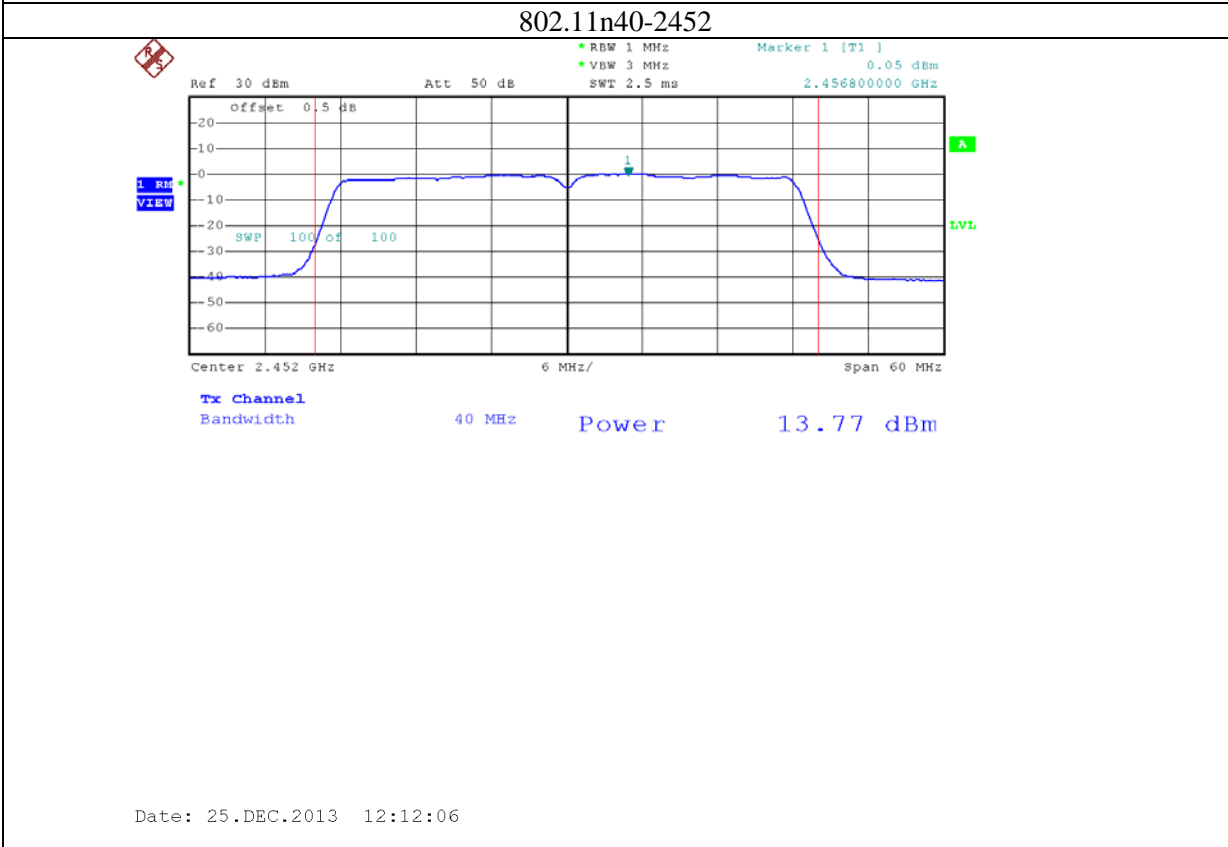

4: 5.8G band port 0 (APEX0100 with 5dBi gain antenna for 5.8G band)

802.11n20-5785

Date: 24.NOV.2013 09:52:55

802.11n20-5825

Date: 24.NOV.2013 09:56:56

5: 5.8G band port 1 (APEX0100 with 5dBi gain antenna for 5.8G band)

6: 5.8G band port 2 (APEX0100 with 5dBi gain antenna for 5.8G band)

7: 2.4G band Port 0 (APEX0101 with 5dBi gain antenna for 2.4GHz band)

8: 2.4G band Port 1 (APEX0101 with 5dBi gain antenna for 2.4GHz band)

9: 2.4G band Port 2 (APEX0101 with 5dBi gain antenna for 2.4GHz band)

10: 2.4G band Port 0 (APEX0101 with 14dBi gain antenna for 2.4GHz band)

11: 2.4G band Port 1 (APEX0101 with 14dBi gain antenna for 2.4GHz band)