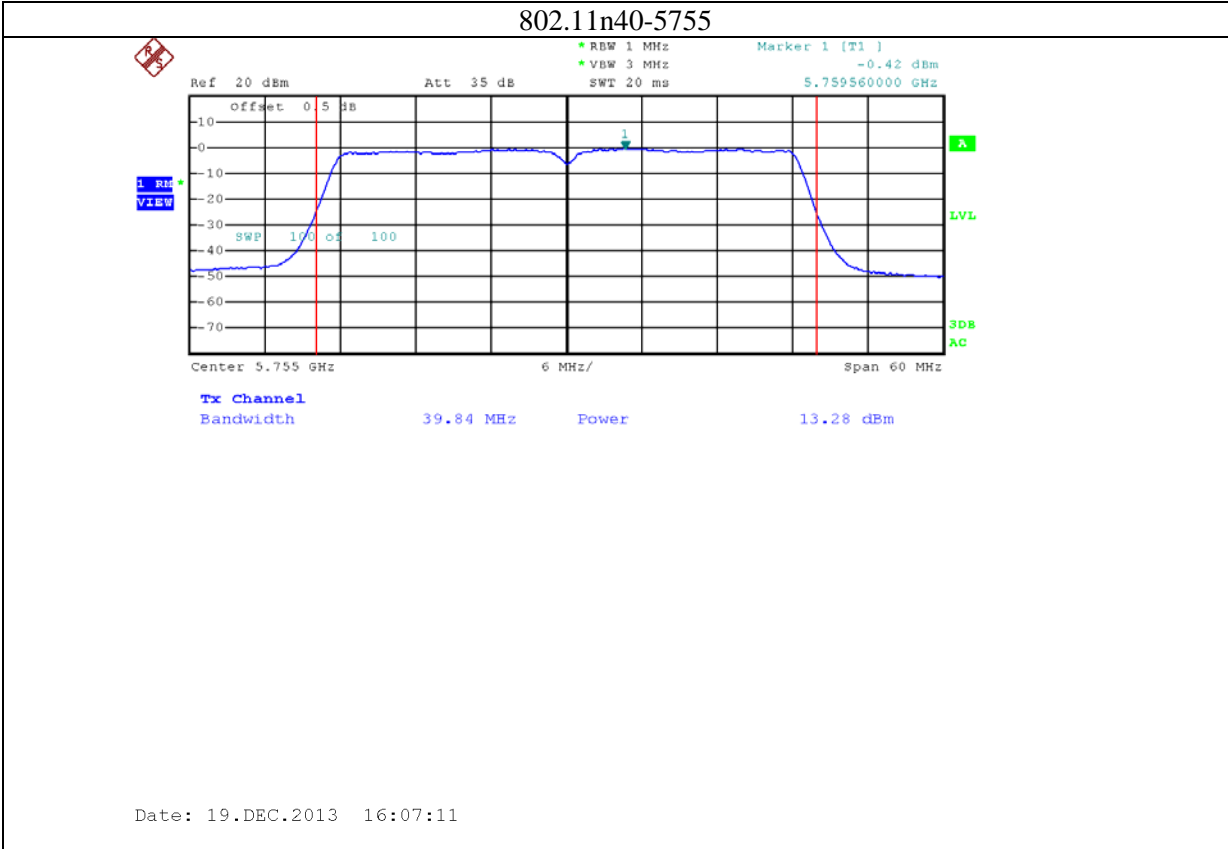

12: 2.4G band Port 2 (APEX0101 with 14dBi gain antenna for 2.4GHz band)

13: 5.8G band port 0 (APEX0101 with 14dBi gain antenna for 5.8G band)

802.11n20-5785

Date: 19.DEC.2013 15:24:31

802.11n20-5825

Date: 19.DEC.2013 15:26:05

14: 5.8G band port 1 (APEX0101 with 14dBi gain antenna for 5.8G band)

15: 5.8G band port 2 (APEX0101 with 14dBi gain antenna for 5.8G band)

16: 5.8G band port 0 (APEX0101 with 10dBi gain antenna for 5.8G band)

802.11a-5825

802.11n20-5745

Date: 26.JAN.2014 09:57:37

802.11n20-5785

Date: 26.JAN.2014 09:58:37

802.11n20-5825

17: 5.8G band port 1 (APEX0101 with 10dBi gain antenna for 5.8G band)

802.11n20-5785

Date: 26.JAN.2014 10:19:41

802.11n20-5825

18: 5.8G band port 2 (APEX0101 with 10dBi gain antenna for 5.8G band)

802.11a-5825

802.11n20-5745

Date: 26.JAN.2014 10:32:34

802.11n20-5785

Date: 26.JAN.2014 10:33:57