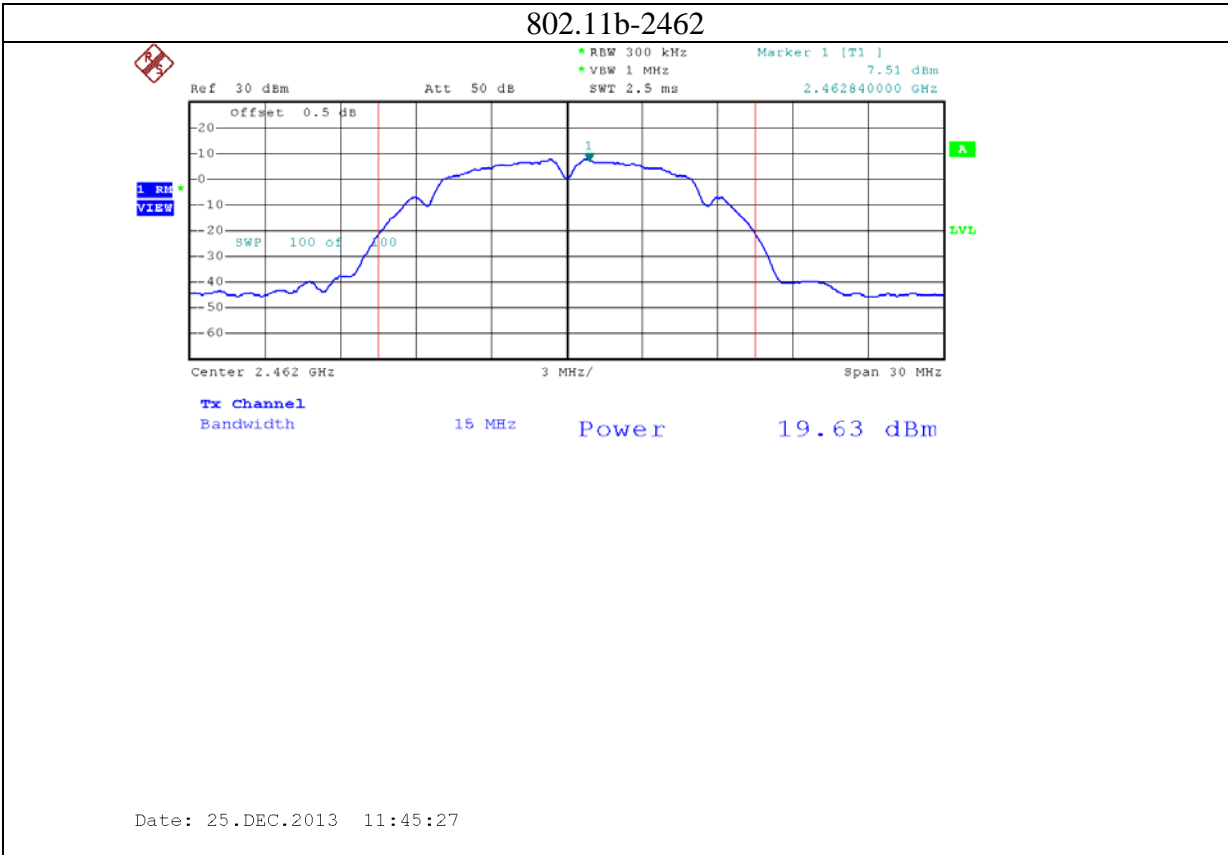

4: 5.8G band port 0 (APEX0100 with 5dBi gain antenna for 5.8G band)

802.11n20-5785

Date: 24.NOV.2013 09:52:55

802.11n20-5825

Date: 24.NOV.2013 09:56:56

5: 5.8G band port 1 (APEX0100 with 5dBi gain antenna for 5.8G band)

6: 5.8G band port 2 (APEX0100 with 5dBi gain antenna for 5.8G band)

7: 2.4G band Port 0 (APEX0101 with 5dBi gain antenna for 2.4GHz band)

8: 2.4G band Port 1 (APEX0101 with 5dBi gain antenna for 2.4GHz band)

9: 2.4G band Port 2 (APEX0101 with 5dBi gain antenna for 2.4GHz band)

10: 2.4G band Port 0 (APEX0101 with 14dBi gain antenna for 2.4GHz band)

11: 2.4G band Port 1 (APEX0101 with 14dBi gain antenna for 2.4GHz band)

12: 2.4G band Port 2 (APEX0101 with 14dBi gain antenna for 2.4GHz band)

13: 5.8G band port 0 (APEX0101 with 14dBi gain antenna for 5.8G band)

802.11n20-5785

Date: 19.DEC.2013 15:24:31

802.11n20-5825

Date: 19.DEC.2013 15:26:05