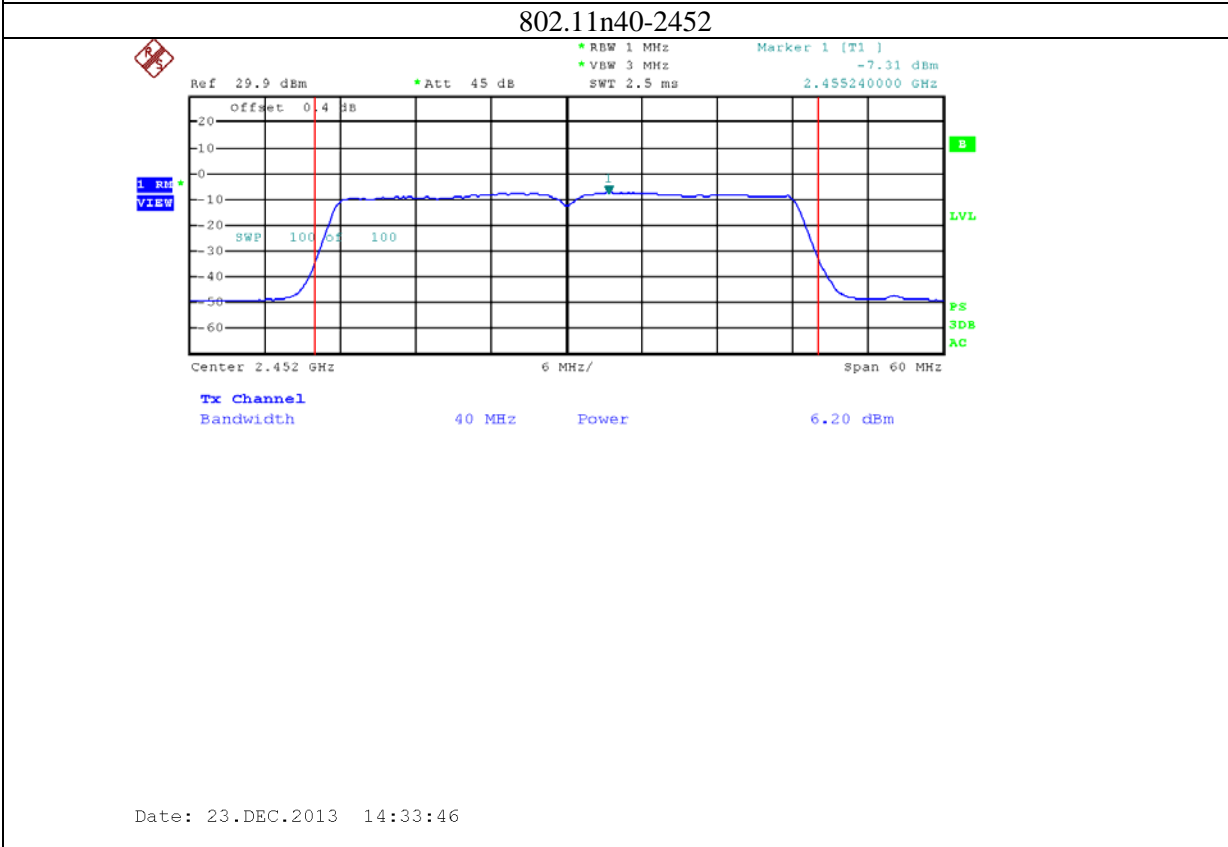

9: 2.4G band Port 2 (APEX0101 with 5dBi gain antenna for 2.4GHz band)

10: 2.4G band Port 0 (APEX0101 with 14dBi gain antenna for 2.4GHz band)

11: 2.4G band Port 1 (APEX0101 with 14dBi gain antenna for 2.4GHz band)

12: 2.4G band Port 2 (APEX0101 with 14dBi gain antenna for 2.4GHz band)

13: 5.8G band port 0 (APEX0101 with 14dBi gain antenna for 5.8G band)

802.11n20-5785

Date: 19.DEC.2013 15:24:31

802.11n20-5825

Date: 19.DEC.2013 15:26:05