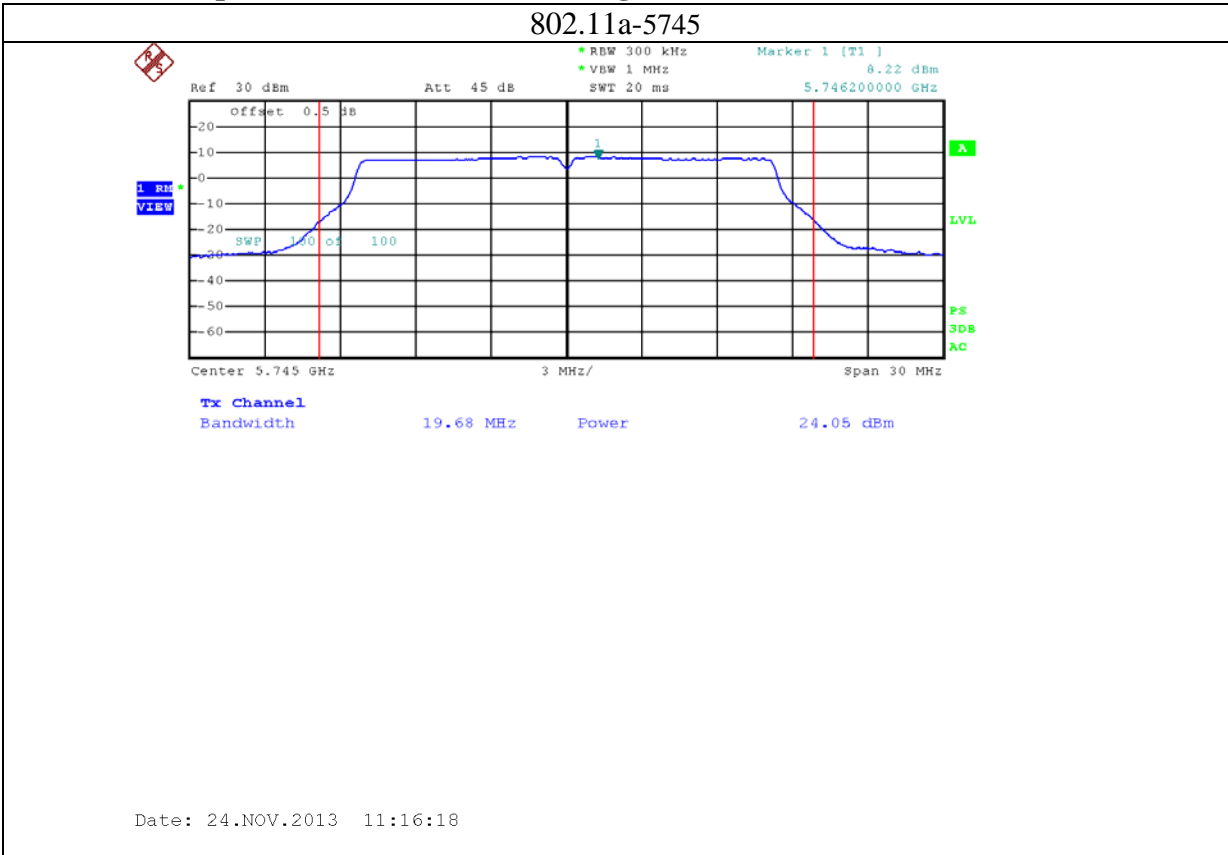

Annex B: Test plots 2 (Maximum Conducted Output power)

1: 2.4G band Port 0 (APEX0100 with 4dBi gain antenna for 2.4GHz band)

2: 2.4G band Port 1 (APEX0100 with 4dBi gain antenna for 2.4GHz band)

3: 2.4G band Port 2 (APEX0100 with 4dBi gain antenna for 2.4GHz band)

4: 5.8G band port 0 (APEX0100 with 5dBi gain antenna for 5.8G band)

802.11n20-5785

Date: 24.NOV.2013 09:52:55

802.11n20-5825

Date: 24.NOV.2013 09:56:56

5: 5.8G band port 1 (APEX0100 with 5dBi gain antenna for 5.8G band)

6: 5.8G band port 2 (APEX0100 with 5dBi gain antenna for 5.8G band)

7: 2.4G band Port 0 (APEX0101 with 5dBi gain antenna for 2.4GHz band)

8: 2.4G band Port 1 (APEX0101 with 5dBi gain antenna for 2.4GHz band)

9: 2.4G band Port 2 (APEX0101 with 5dBi gain antenna for 2.4GHz band)

10: 2.4G band Port 0 (APEX0101 with 14dBi gain antenna for 2.4GHz band)

11: 2.4G band Port 1 (APEX0101 with 14dBi gain antenna for 2.4GHz band)