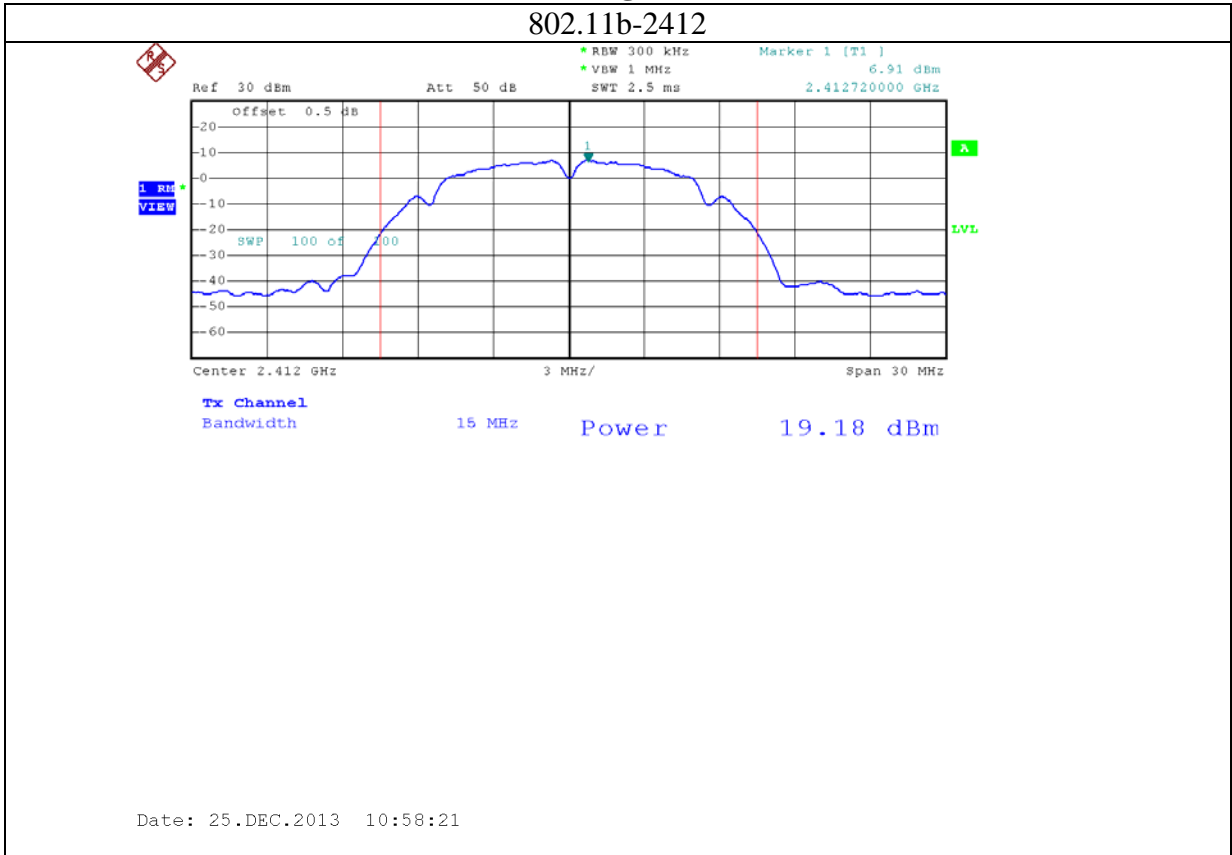

Annex B: Test plots 2 (Maximum Conducted Output power)

1: 2.4G band Port 0 (APEX0100 with 4dBi gain antenna for 2.4GHz band)

2: 2.4G band Port 1 (APEX0100 with 4dBi gain antenna for 2.4GHz band)

3: 2.4G band Port 2 (APEX0100 with 4dBi gain antenna for 2.4GHz band)

4: 5.8G band port 0 (APEX0100 with 5dBi gain antenna for 5.8G band)

802.11n20-5785

Date: 24.NOV.2013 09:52:55

802.11n20-5825

Date: 24.NOV.2013 09:56:56

5: 5.8G band port 1 (APEX0100 with 5dBi gain antenna for 5.8G band)

6: 5.8G band port 2 (APEX0100 with 5dBi gain antenna for 5.8G band)

7: 2.4G band Port 0 (APEX0101 with 5dBi gain antenna for 2.4GHz band)

8: 2.4G band Port 1 (APEX0101 with 5dBi gain antenna for 2.4GHz band)

9: 2.4G band Port 2 (APEX0101 with 5dBi gain antenna for 2.4GHz band)

10: 2.4G band Port 0 (APEX0101 with 14dBi gain antenna for 2.4GHz band)

11: 2.4G band Port 1 (APEX0101 with 14dBi gain antenna for 2.4GHz band)