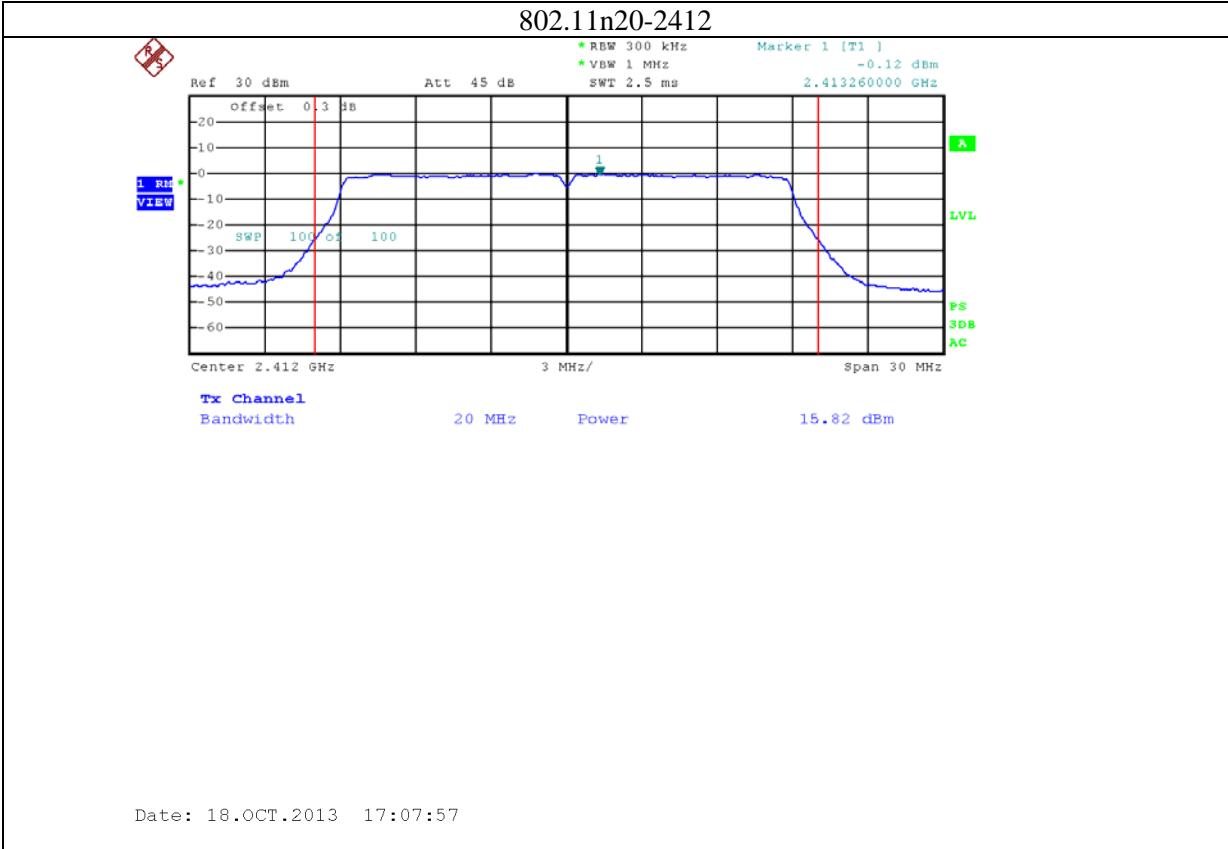

Annex B: Test plots 2 (Maximum Conducted Output power)

1: 2.4G band Port 0 (APEX0100 with 4dBi gain antenna for 2.4GHz band)

2: 2.4G band Port 1 (APEX0100 with 4dBi gain antenna for 2.4GHz band)

3: 2.4G band Port 2 (APEX0100 with 4dBi gain antenna for 2.4GHz band)

4: 5.8G band port 0 (APEX0100 with 5dBi gain antenna for 5.8G band)

802.11n20-5785

Date: 24.NOV.2013 09:52:55

802.11n20-5825

Date: 24.NOV.2013 09:56:56

5: 5.8G band port 1 (APEX0100 with 5dBi gain antenna for 5.8G band)