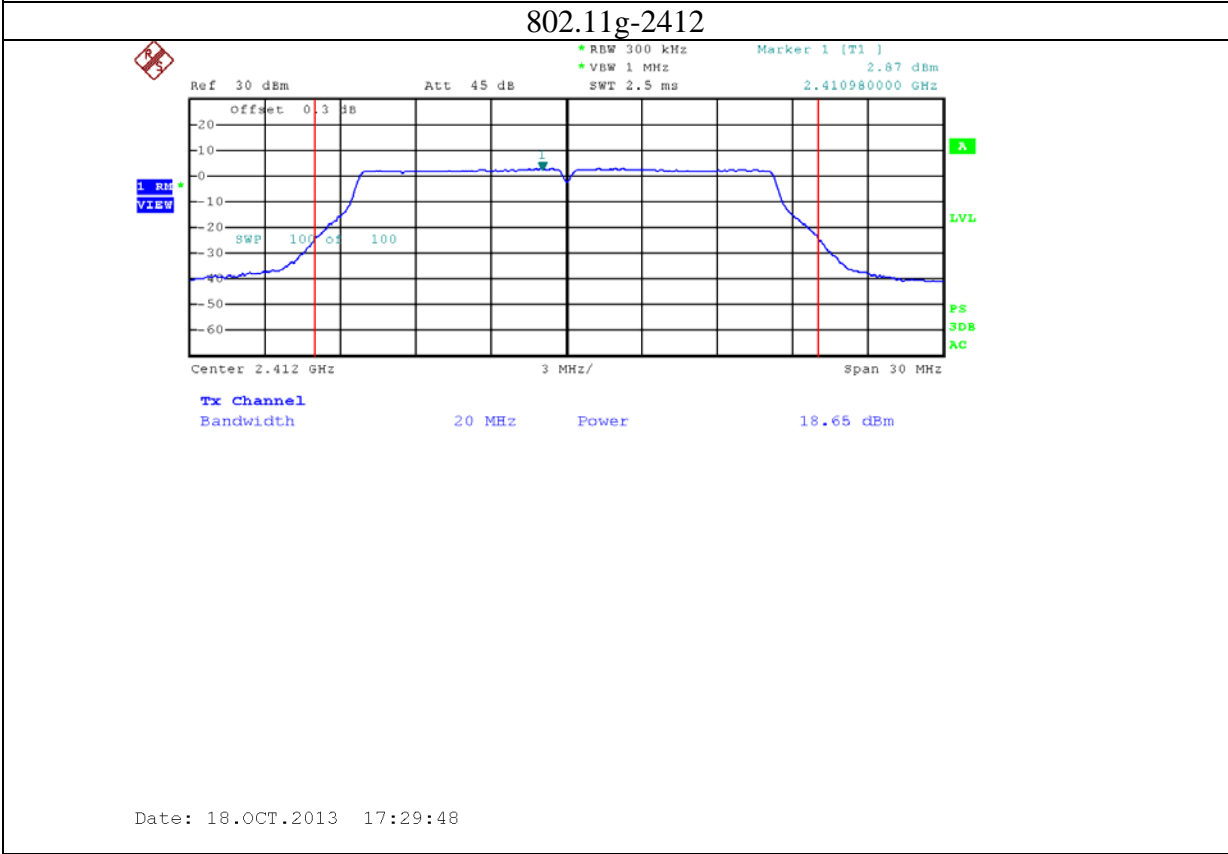

Annex B: Test plots 2 (Maximum Conducted Output power)

1: 2.4G band Port 0 (APEX0100 with 4dBi gain antenna for 2.4GHz band)

2: 2.4G band Port 1 (APEX0100 with 4dBi gain antenna for 2.4GHz band)

3: 2.4G band Port 2 (APEX0100 with 4dBi gain antenna for 2.4GHz band)

4: 5.8G band port 0 (APEX0100 with 5dBi gain antenna for 5.8G band)

802.11n20-5785

Date: 24.NOV.2013 09:52:55

802.11n20-5825

Date: 24.NOV.2013 09:56:56

5: 5.8G band port 1 (APEX0100 with 5dBi gain antenna for 5.8G band)