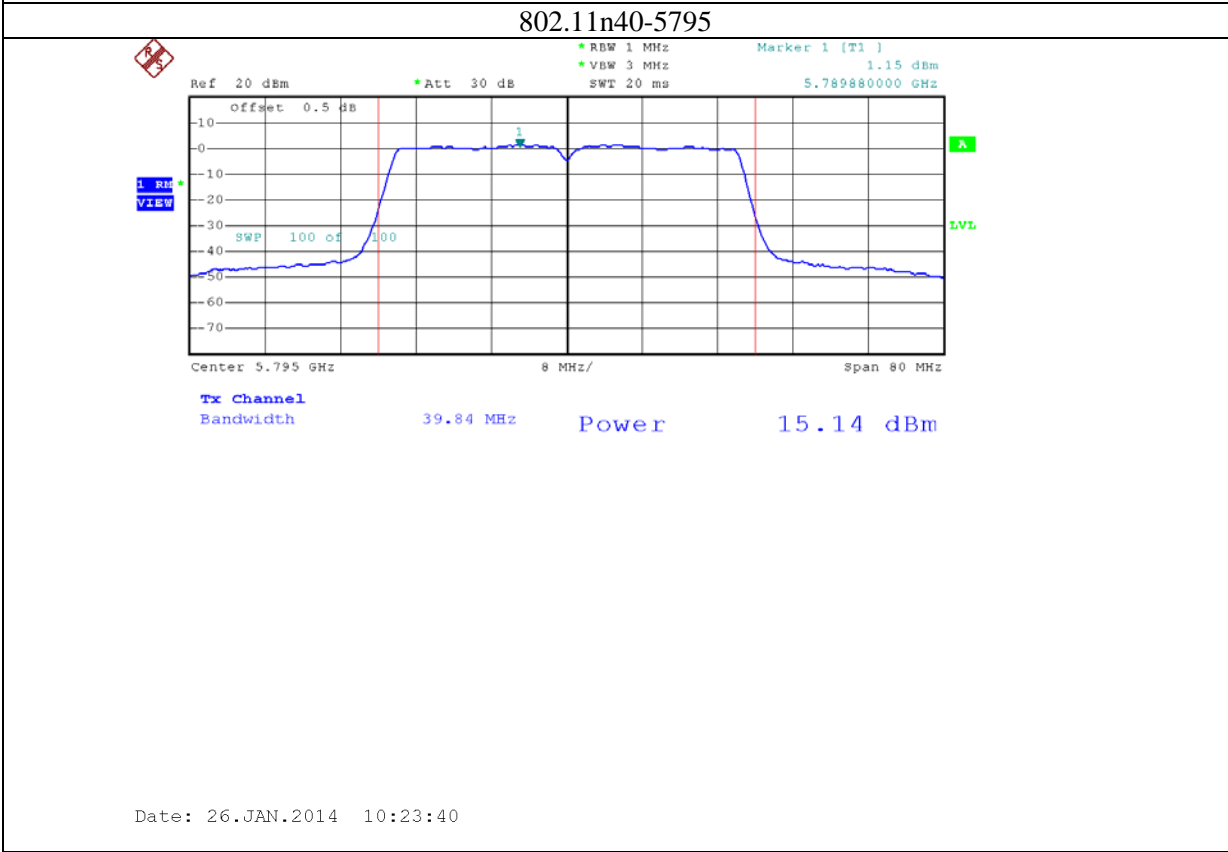

802.11a-5825

802.11n20-5745

Date: 26.JAN.2014 09:57:37

802.11n20-5785

Date: 26.JAN.2014 09:58:37

802.11n20-5825

17: 5.8G band port 1 (APEX0101 with 10dBi gain antenna for 5.8G band)

802.11n20-5785

Date: 26.JAN.2014 10:19:41

802.11n20-5825

18: 5.8G band port 2 (APEX0101 with 10dBi gain antenna for 5.8G band)

802.11a-5825

802.11n20-5745

Date: 26.JAN.2014 10:32:34

802.11n20-5785

Date: 26.JAN.2014 10:33:57