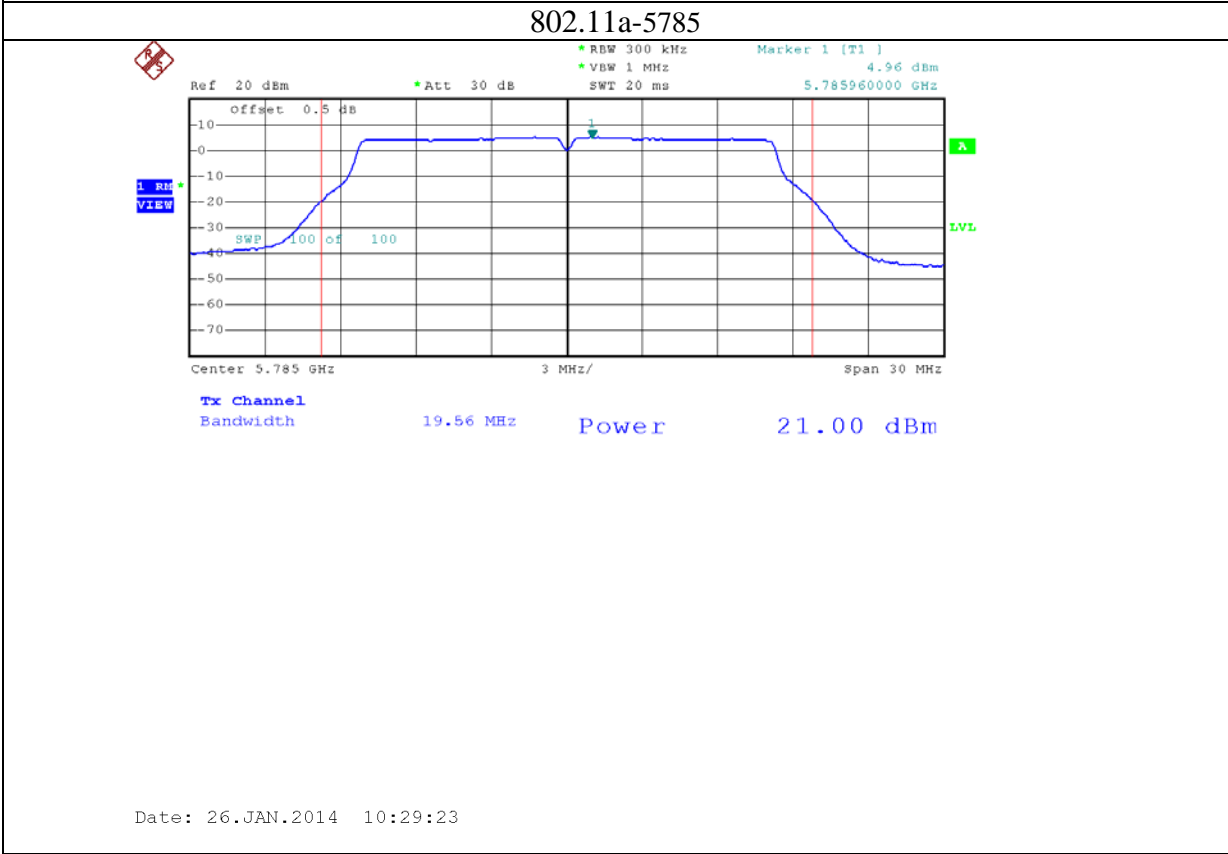

802.11a-5825

802.11n20-5745

Date: 26.JAN.2014 09:57:37

802.11n20-5785

Date: 26.JAN.2014 09:58:37

802.11n20-5825

17: 5.8G band port 1 (APEX0101 with 10dBi gain antenna for 5.8G band)

802.11n20-5785

Date: 26.JAN.2014 10:19:41

802.11n20-5825

18: 5.8G band port 2 (APEX0101 with 10dBi gain antenna for 5.8G band)

802.11a-5825

802.11n20-5745

Date: 26.JAN.2014 10:32:34

802.11n20-5785

Date: 26.JAN.2014 10:33:57

802.11n20-5825