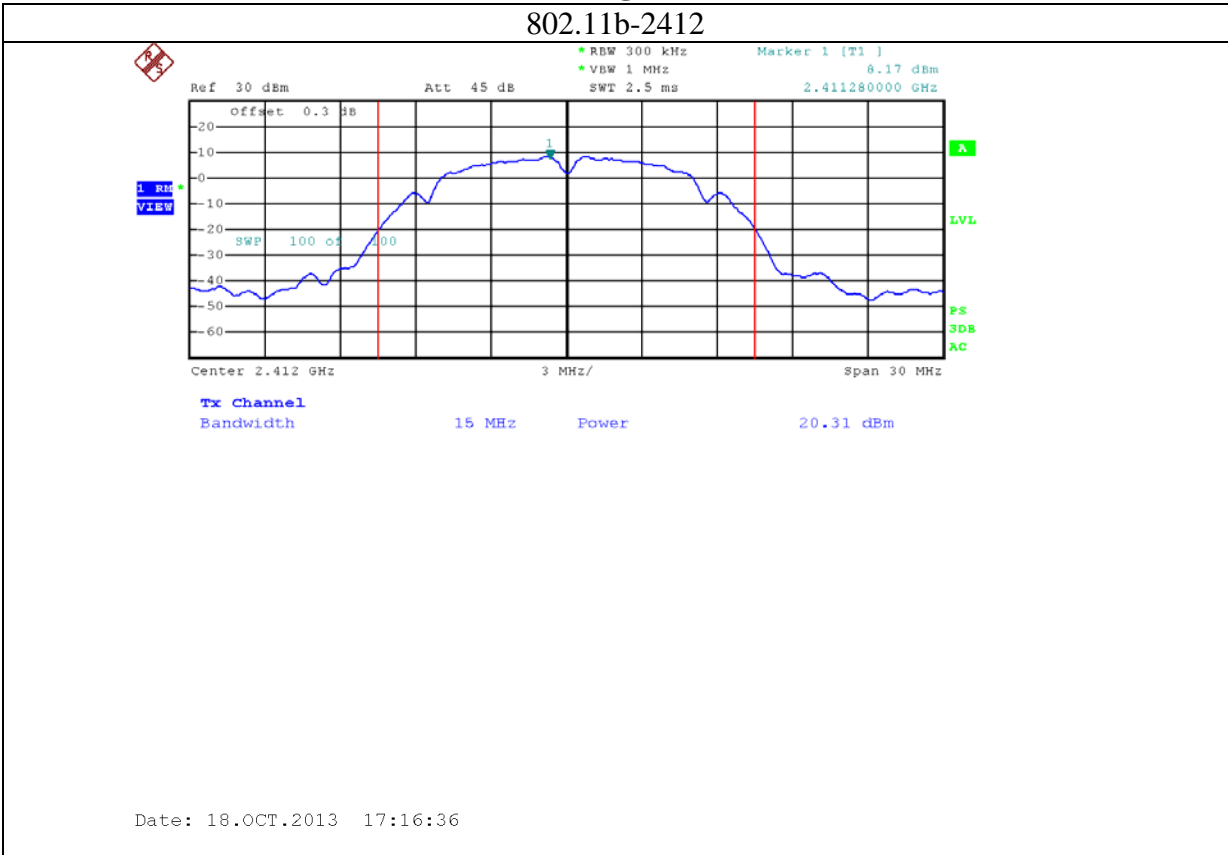

Annex B: Test plots 2 (Maximum Conducted Output power)

1: 2.4G band Port 0 (APEX0100 with 4dBi gain antenna for 2.4GHz band)

2: 2.4G band Port 1 (APEX0100 with 4dBi gain antenna for 2.4GHz band)

3: 2.4G band Port 2 (APEX0100 with 4dBi gain antenna for 2.4GHz band)

4: 5.8G band port 0 (APEX0100 with 5dBi gain antenna for 5.8G band)

802.11n20-5785

Date: 24.NOV.2013 09:52:55

802.11n20-5825

Date: 24.NOV.2013 09:56:56

5: 5.8G band port 1 (APEX0100 with 5dBi gain antenna for 5.8G band)

6: 5.8G band port 2 (APEX0100 with 5dBi gain antenna for 5.8G band)

7: 2.4G band Port 0 (APEX0101 with 5dBi gain antenna for 2.4GHz band)

8: 2.4G band Port 1 (APEX0101 with 5dBi gain antenna for 2.4GHz band)