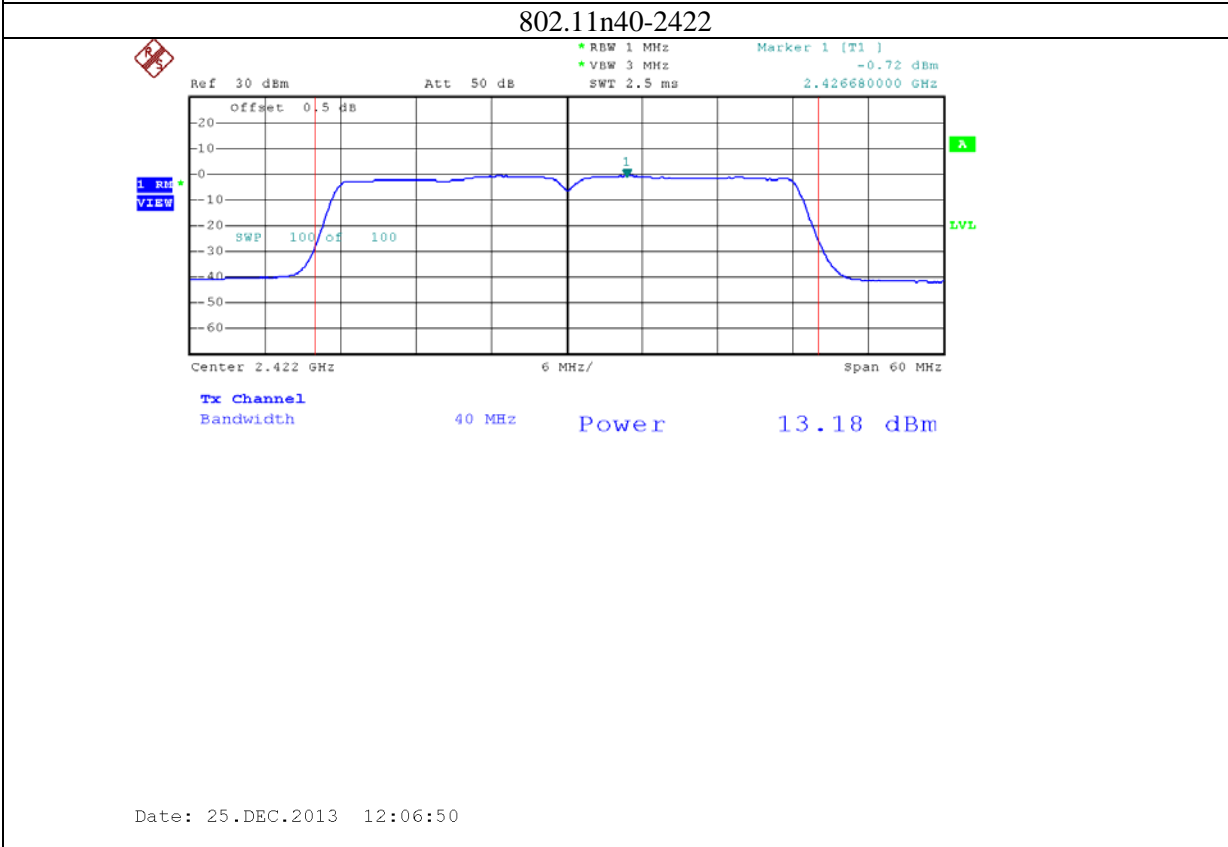

4: 5.8G band port 0 (APEX0100 with 5dBi gain antenna for 5.8G band)

802.11n20-5785

Date: 24.NOV.2013 09:52:55

802.11n20-5825

Date: 24.NOV.2013 09:56:56

5: 5.8G band port 1 (APEX0100 with 5dBi gain antenna for 5.8G band)

6: 5.8G band port 2 (APEX0100 with 5dBi gain antenna for 5.8G band)

7: 2.4G band Port 0 (APEX0101 with 5dBi gain antenna for 2.4GHz band)

8: 2.4G band Port 1 (APEX0101 with 5dBi gain antenna for 2.4GHz band)

9: 2.4G band Port 2 (APEX0101 with 5dBi gain antenna for 2.4GHz band)

10: 2.4G band Port 0 (APEX0101 with 14dBi gain antenna for 2.4GHz band)

11: 2.4G band Port 1 (APEX0101 with 14dBi gain antenna for 2.4GHz band)