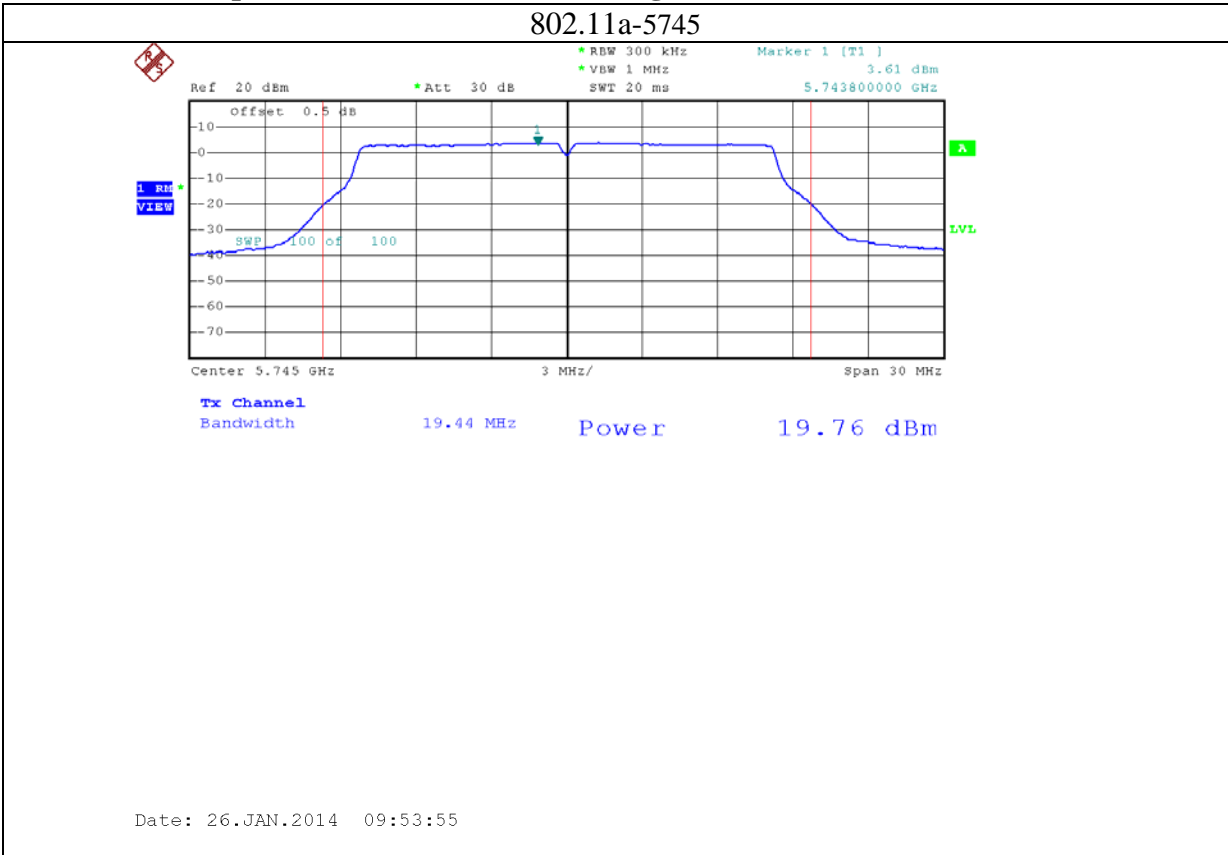

12: 2.4G band Port 2 (APEX0101 with 14dBi gain antenna for 2.4GHz band)

13: 5.8G band port 0 (APEX0101 with 14dBi gain antenna for 5.8G band)

802.11n20-5785

Date: 19.DEC.2013 15:24:31

802.11n20-5825

Date: 19.DEC.2013 15:26:05

14: 5.8G band port 1 (APEX0101 with 14dBi gain antenna for 5.8G band)

15: 5.8G band port 2 (APEX0101 with 14dBi gain antenna for 5.8G band)

16: 5.8G band port 0 (APEX0101 with 10dBi gain antenna for 5.8G band)

802.11a-5825

802.11n20-5745

Date: 26.JAN.2014 09:57:37

802.11n20-5785

Date: 26.JAN.2014 09:58:37

802.11n20-5825

17: 5.8G band port 1 (APEX0101 with 10dBi gain antenna for 5.8G band)

802.11n20-5785

Date: 26.JAN.2014 10:19:41

802.11n20-5825

18: 5.8G band port 2 (APEX0101 with 10dBi gain antenna for 5.8G band)

802.11a-5825

802.11n20-5745

Date: 26.JAN.2014 10:32:34

802.11n20-5785

Date: 26.JAN.2014 10:33:57