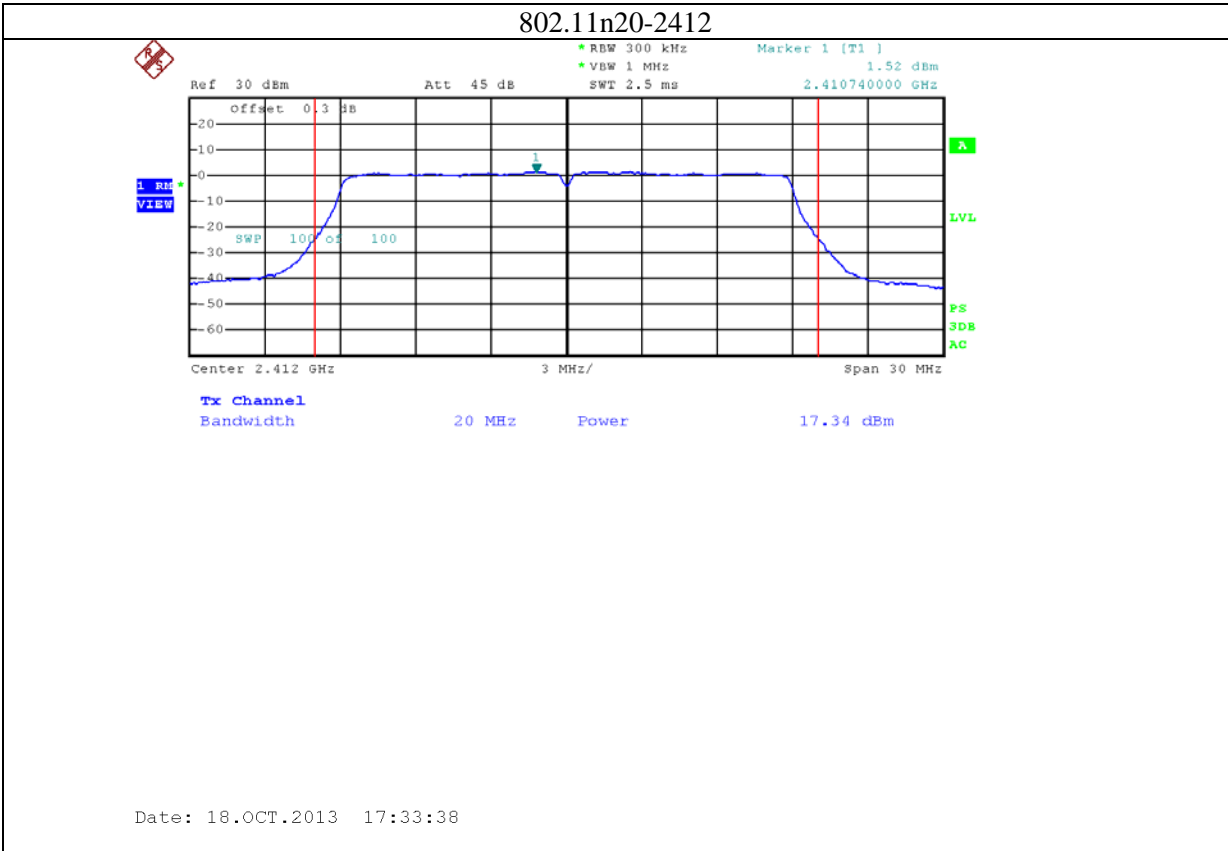

Annex B: Test plots 2 (Maximum Conducted Output power)

1: 2.4G band Port 0 (APEX0100 with 4dBi gain antenna for 2.4GHz band)

2: 2.4G band Port 1 (APEX0100 with 4dBi gain antenna for 2.4GHz band)

3: 2.4G band Port 2 (APEX0100 with 4dBi gain antenna for 2.4GHz band)

4: 5.8G band port 0 (APEX0100 with 5dBi gain antenna for 5.8G band)

802.11n20-5785

Date: 24.NOV.2013 09:52:55

802.11n20-5825

Date: 24.NOV.2013 09:56:56

5: 5.8G band port 1 (APEX0100 with 5dBi gain antenna for 5.8G band)

6: 5.8G band port 2 (APEX0100 with 5dBi gain antenna for 5.8G band)

7: 2.4G band Port 0 (APEX0101 with 5dBi gain antenna for 2.4GHz band)

8: 2.4G band Port 1 (APEX0101 with 5dBi gain antenna for 2.4GHz band)