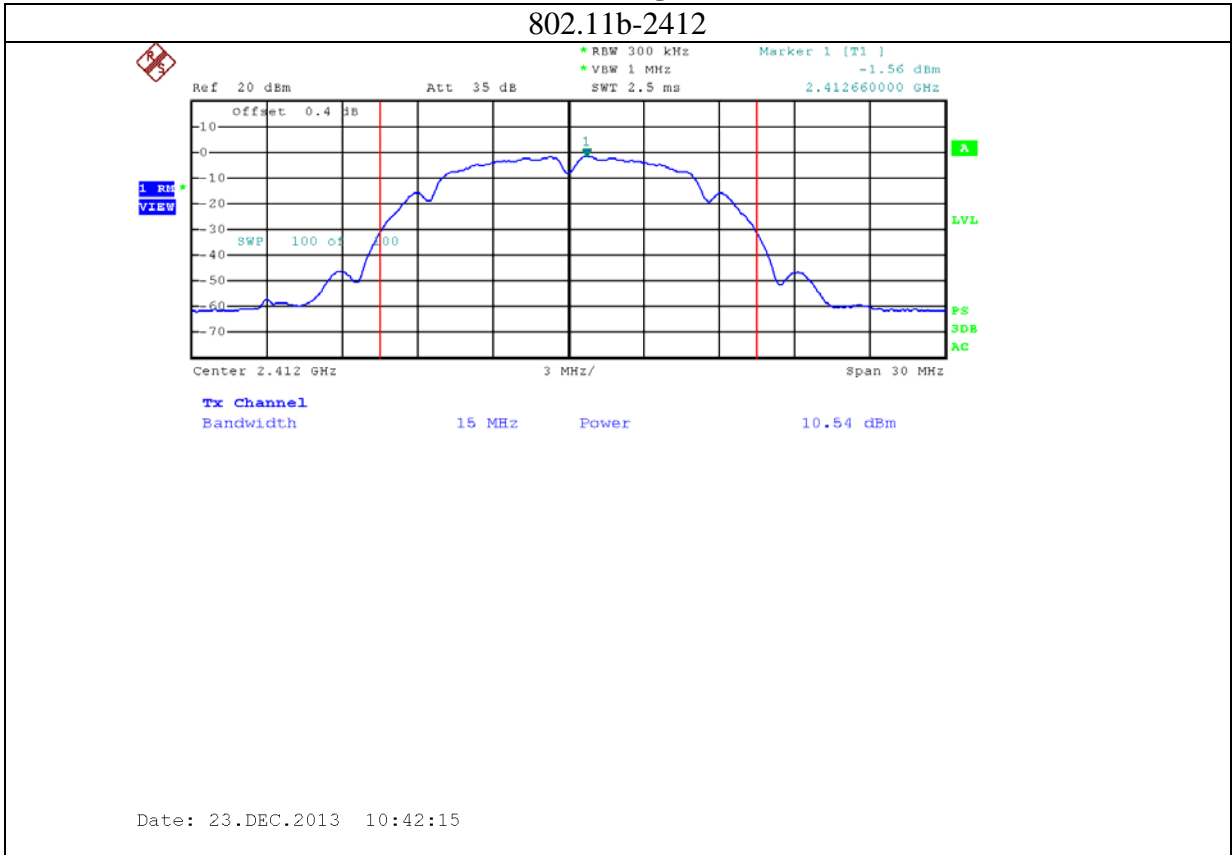

9: 2.4G band Port 2 (APEX0101 with 5dBi gain antenna for 2.4GHz band)

10: 2.4G band Port 0 (APEX0101 with 14dBi gain antenna for 2.4GHz band)

11: 2.4G band Port 1 (APEX0101 with 14dBi gain antenna for 2.4GHz band)

12: 2.4G band Port 2 (APEX0101 with 14dBi gain antenna for 2.4GHz band)

13: 5.8G band port 0 (APEX0101 with 14dBi gain antenna for 5.8G band)

802.11n20-5785

Date: 19.DEC.2013 15:24:31

802.11n20-5825

Date: 19.DEC.2013 15:26:05