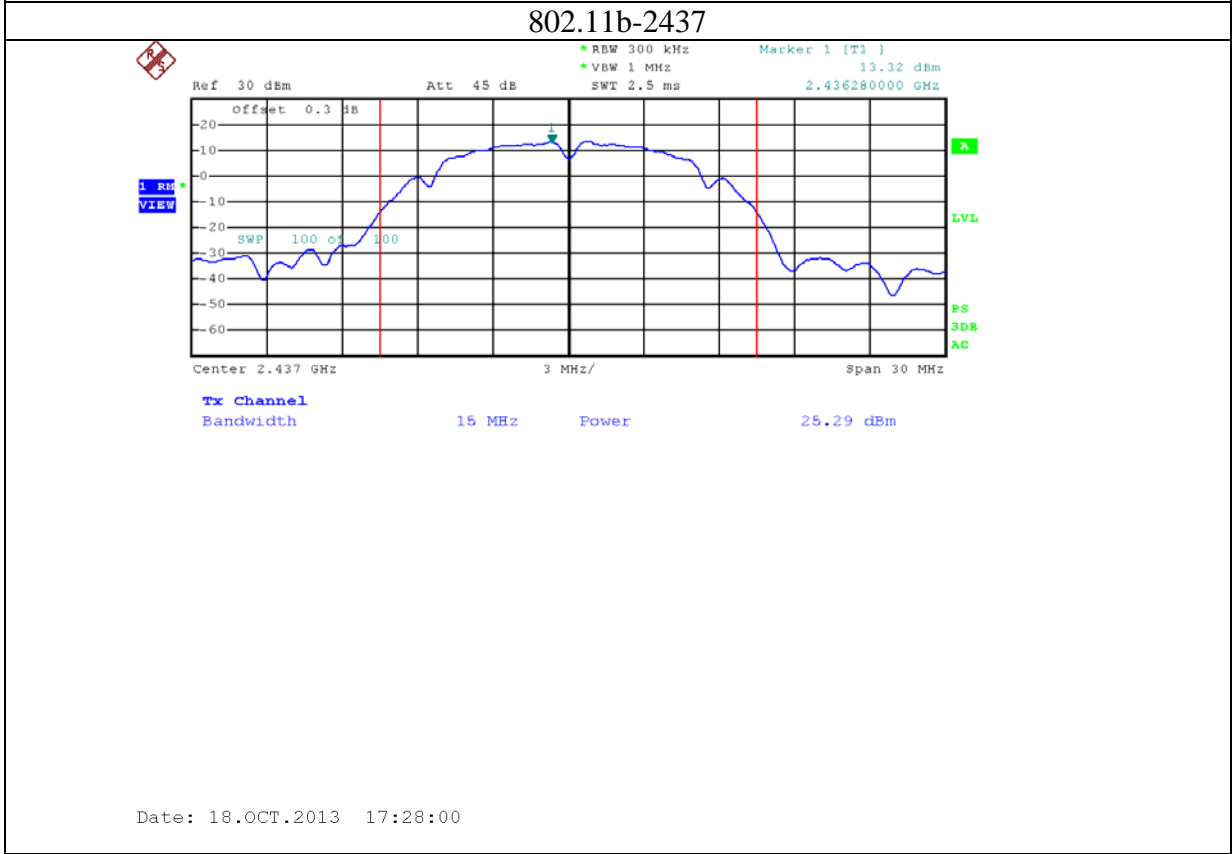

Annex B: Test plots 2 (Maximum Conducted Output power)

1: 2.4G band Port 0 (APEX0100 with 4dBi gain antenna for 2.4GHz band)

2: 2.4G band Port 1 (APEX0100 with 4dBi gain antenna for 2.4GHz band)

3: 2.4G band Port 2 (APEX0100 with 4dBi gain antenna for 2.4GHz band)

4: 5.8G band port 0 (APEX0100 with 5dBi gain antenna for 5.8G band)

802.11n20-5785

Date: 24.NOV.2013 09:52:55

802.11n20-5825

Date: 24.NOV.2013 09:56:56

5: 5.8G band port 1 (APEX0100 with 5dBi gain antenna for 5.8G band)

6: 5.8G band port 2 (APEX0100 with 5dBi gain antenna for 5.8G band)

7: 2.4G band Port 0 (APEX0101 with 5dBi gain antenna for 2.4GHz band)

8: 2.4G band Port 1 (APEX0101 with 5dBi gain antenna for 2.4GHz band)