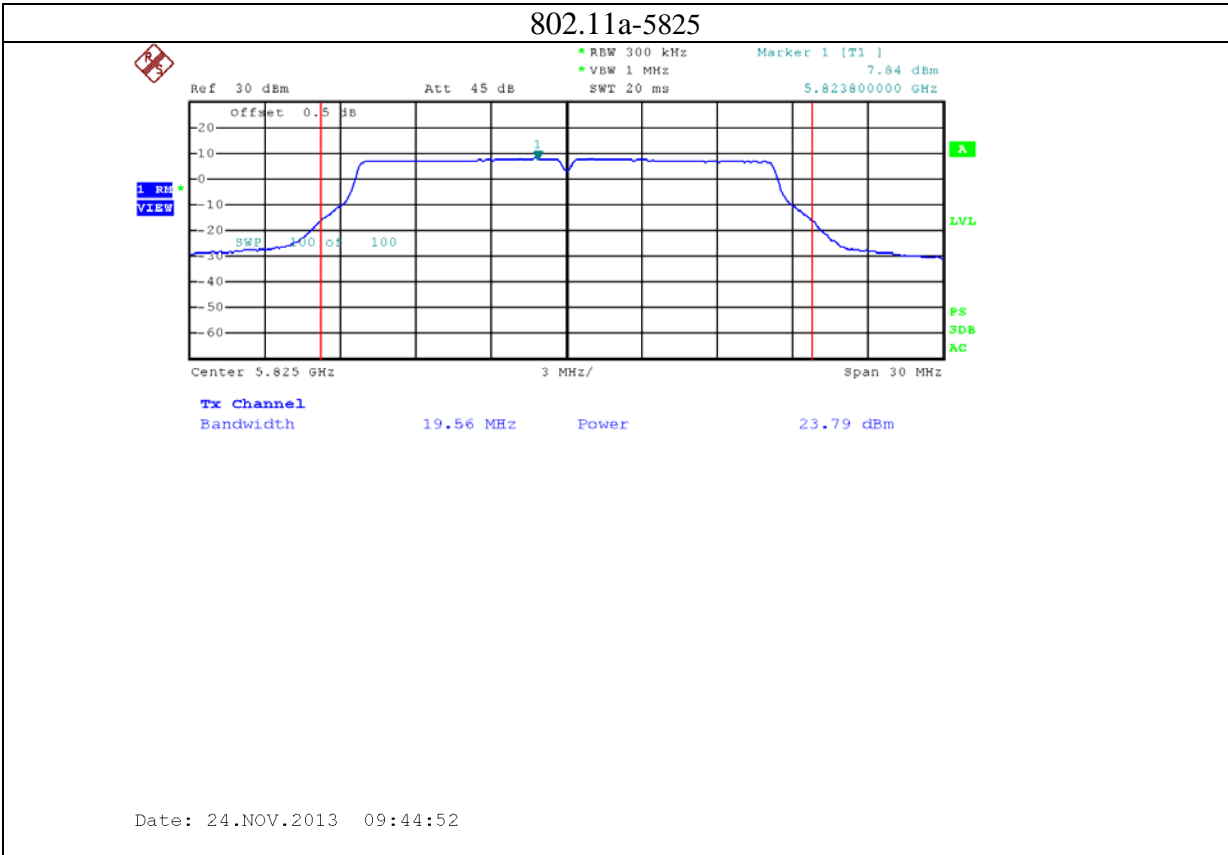

Annex B: Test plots 2 (Maximum Conducted Output power)

1: 2.4G band Port 0 (APEX0100 with 4dBi gain antenna for 2.4GHz band)

2: 2.4G band Port 1 (APEX0100 with 4dBi gain antenna for 2.4GHz band)

3: 2.4G band Port 2 (APEX0100 with 4dBi gain antenna for 2.4GHz band)

4: 5.8G band port 0 (APEX0100 with 5dBi gain antenna for 5.8G band)

802.11n20-5785

Date: 24.NOV.2013 09:52:55

802.11n20-5825

Date: 24.NOV.2013 09:56:56

5: 5.8G band port 1 (APEX0100 with 5dBi gain antenna for 5.8G band)

6: 5.8G band port 2 (APEX0100 with 5dBi gain antenna for 5.8G band)

7: 2.4G band Port 0 (APEX0101 with 5dBi gain antenna for 2.4GHz band)

8: 2.4G band Port 1 (APEX0101 with 5dBi gain antenna for 2.4GHz band)