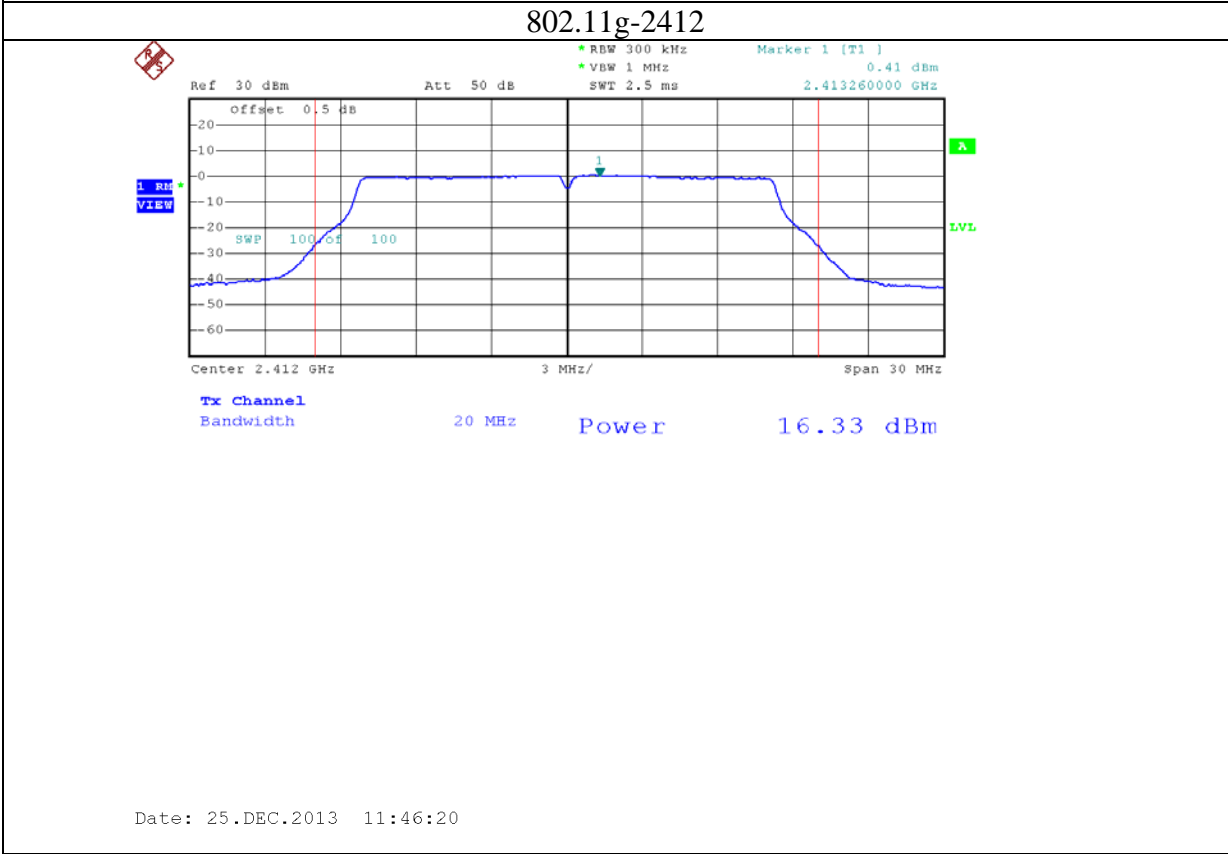

4: 5.8G band port 0 (APEX0100 with 5dBi gain antenna for 5.8G band)

802.11n20-5785

Date: 24.NOV.2013 09:52:55

802.11n20-5825

Date: 24.NOV.2013 09:56:56

5: 5.8G band port 1 (APEX0100 with 5dBi gain antenna for 5.8G band)

6: 5.8G band port 2 (APEX0100 with 5dBi gain antenna for 5.8G band)

7: 2.4G band Port 0 (APEX0101 with 5dBi gain antenna for 2.4GHz band)

8: 2.4G band Port 1 (APEX0101 with 5dBi gain antenna for 2.4GHz band)

9: 2.4G band Port 2 (APEX0101 with 5dBi gain antenna for 2.4GHz band)

10: 2.4G band Port 0 (APEX0101 with 14dBi gain antenna for 2.4GHz band)

11: 2.4G band Port 1 (APEX0101 with 14dBi gain antenna for 2.4GHz band)