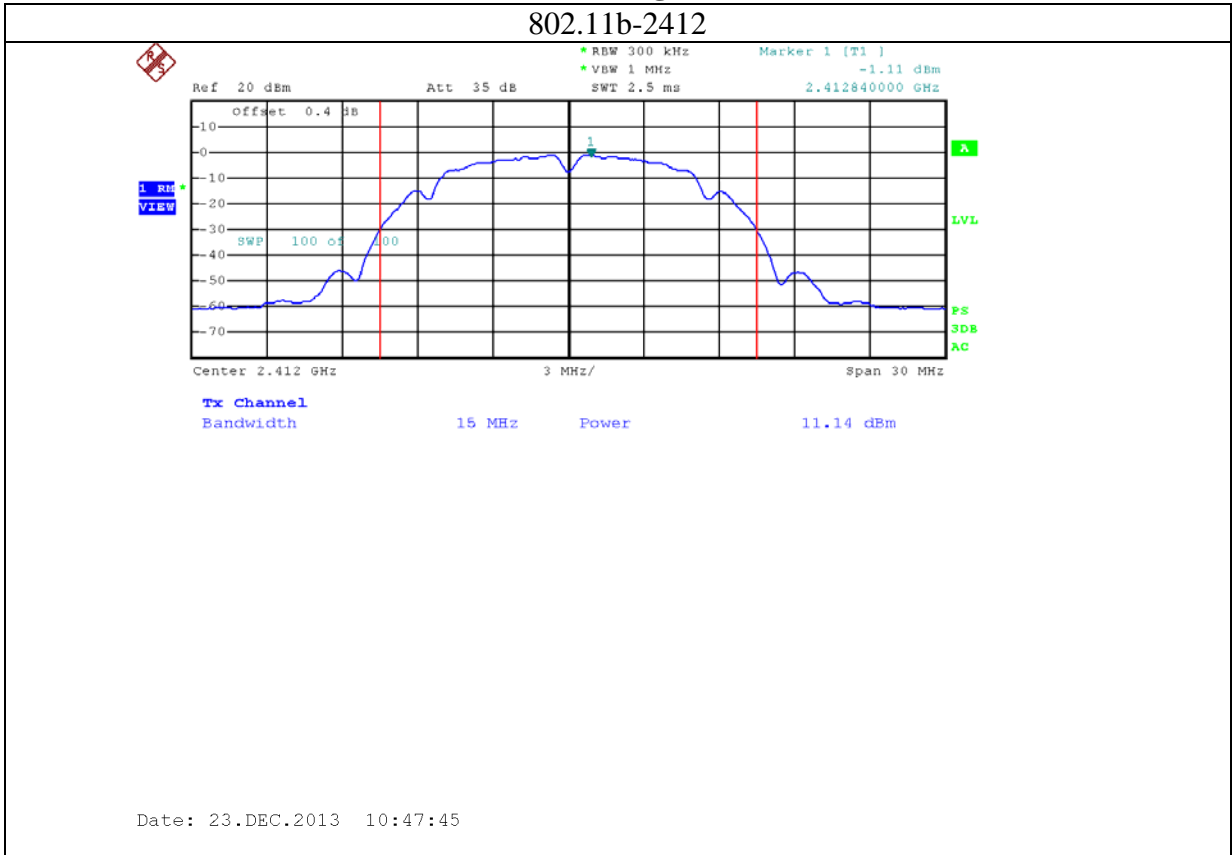

9: 2.4G band Port 2 (APEX0101 with 5dBi gain antenna for 2.4GHz band)

10: 2.4G band Port 0 (APEX0101 with 14dBi gain antenna for 2.4GHz band)

11: 2.4G band Port 1 (APEX0101 with 14dBi gain antenna for 2.4GHz band)

12: 2.4G band Port 2 (APEX0101 with 14dBi gain antenna for 2.4GHz band)

13: 5.8G band port 0 (APEX0101 with 14dBi gain antenna for 5.8G band)

802.11n20-5785

Date: 19.DEC.2013 15:24:31

802.11n20-5825

Date: 19.DEC.2013 15:26:05