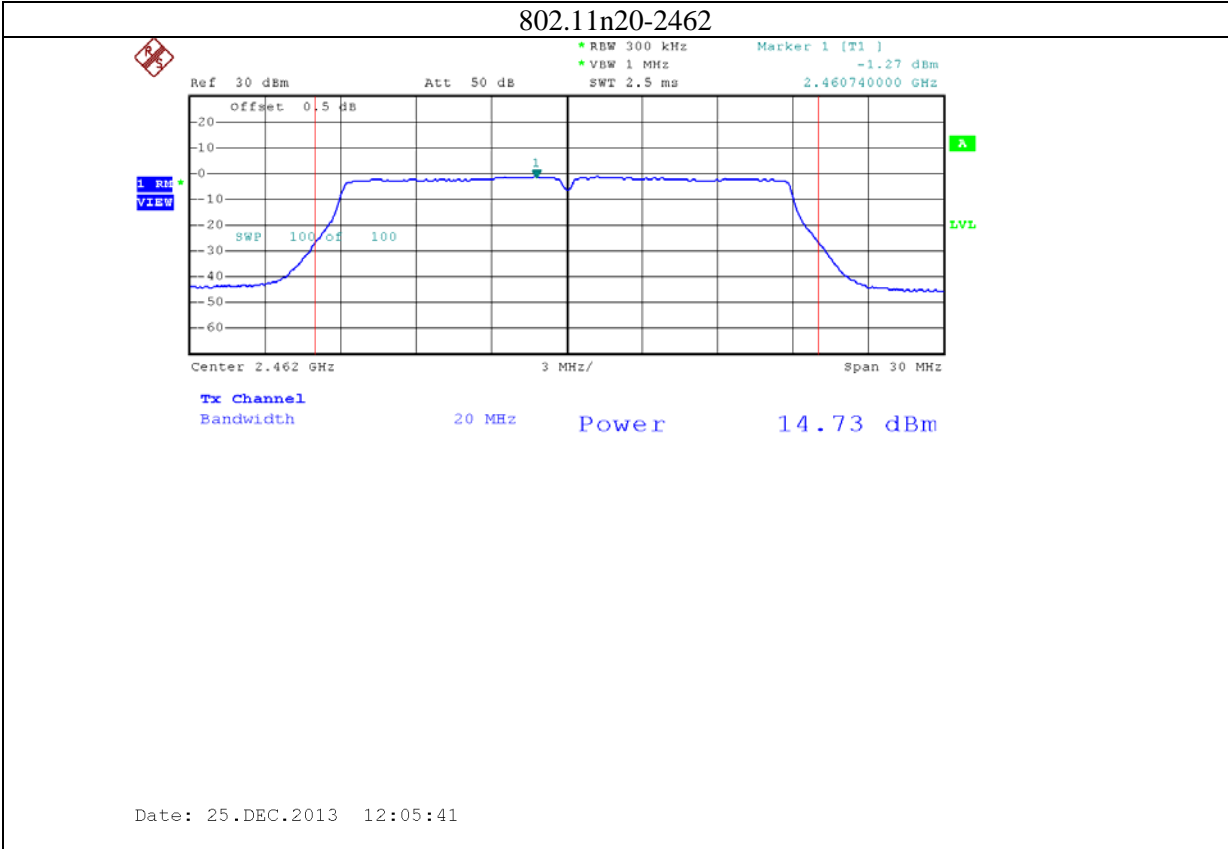

Annex B: Test plots 2 (Maximum Conducted Output power)

1: 2.4G band Port 0 (APEX0100 with 4dBi gain antenna for 2.4GHz band)

2: 2.4G band Port 1 (APEX0100 with 4dBi gain antenna for 2.4GHz band)

3: 2.4G band Port 2 (APEX0100 with 4dBi gain antenna for 2.4GHz band)

4: 5.8G band port 0 (APEX0100 with 5dBi gain antenna for 5.8G band)

802.11n20-5785

Date: 24.NOV.2013 09:52:55

802.11n20-5825

Date: 24.NOV.2013 09:56:56

5: 5.8G band port 1 (APEX0100 with 5dBi gain antenna for 5.8G band)

6: 5.8G band port 2 (APEX0100 with 5dBi gain antenna for 5.8G band)

7: 2.4G band Port 0 (APEX0101 with 5dBi gain antenna for 2.4GHz band)

8: 2.4G band Port 1 (APEX0101 with 5dBi gain antenna for 2.4GHz band)

9: 2.4G band Port 2 (APEX0101 with 5dBi gain antenna for 2.4GHz band)

10: 2.4G band Port 0 (APEX0101 with 14dBi gain antenna for 2.4GHz band)

11: 2.4G band Port 1 (APEX0101 with 14dBi gain antenna for 2.4GHz band)