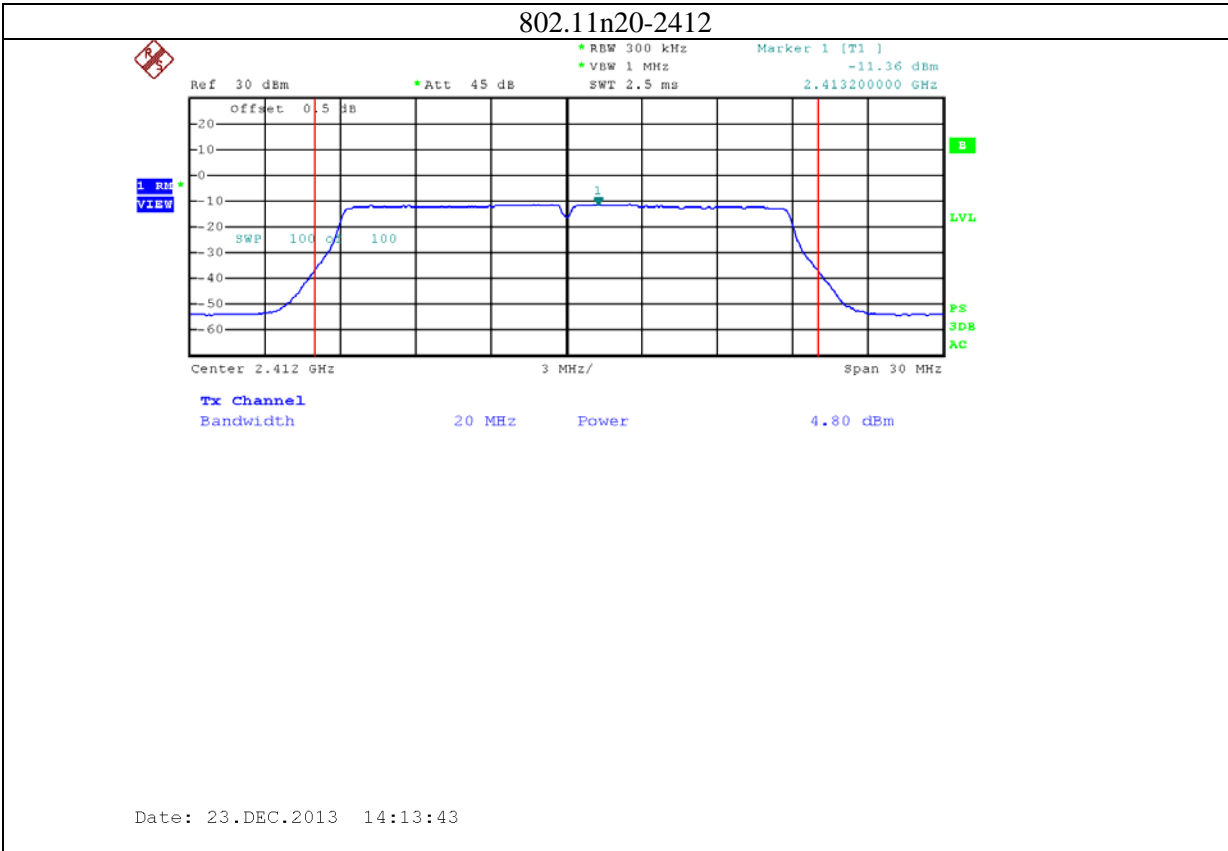

9: 2.4G band Port 2 (APEX0101 with 5dBi gain antenna for 2.4GHz band)

10: 2.4G band Port 0 (APEX0101 with 14dBi gain antenna for 2.4GHz band)

11: 2.4G band Port 1 (APEX0101 with 14dBi gain antenna for 2.4GHz band)

12: 2.4G band Port 2 (APEX0101 with 14dBi gain antenna for 2.4GHz band)

13: 5.8G band port 0 (APEX0101 with 14dBi gain antenna for 5.8G band)

802.11n20-5785

Date: 19.DEC.2013 15:24:31

802.11n20-5825

Date: 19.DEC.2013 15:26:05