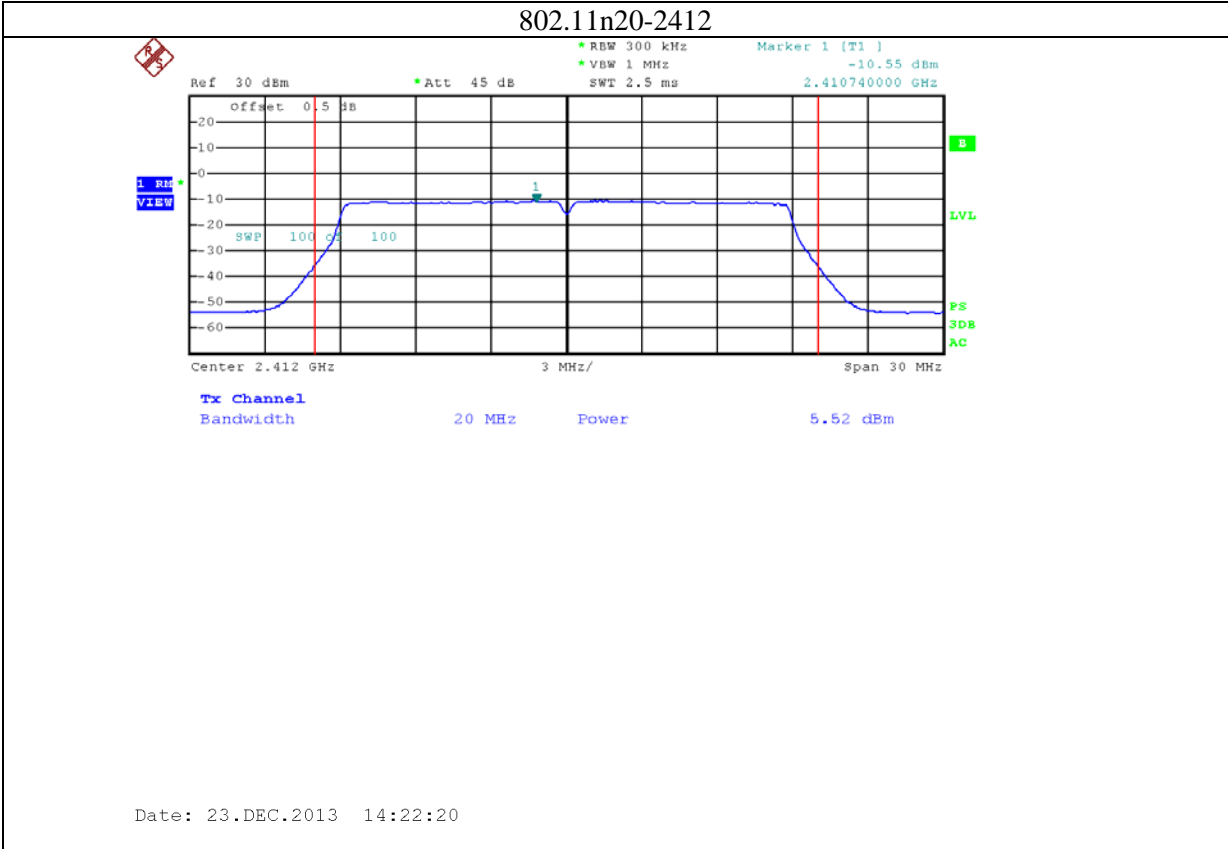

9: 2.4G band Port 2 (APEX0101 with 5dBi gain antenna for 2.4GHz band)

10: 2.4G band Port 0 (APEX0101 with 14dBi gain antenna for 2.4GHz band)

11: 2.4G band Port 1 (APEX0101 with 14dBi gain antenna for 2.4GHz band)

12: 2.4G band Port 2 (APEX0101 with 14dBi gain antenna for 2.4GHz band)

13: 5.8G band port 0 (APEX0101 with 14dBi gain antenna for 5.8G band)

802.11n20-5785

Date: 19.DEC.2013 15:24:31

802.11n20-5825

Date: 19.DEC.2013 15:26:05