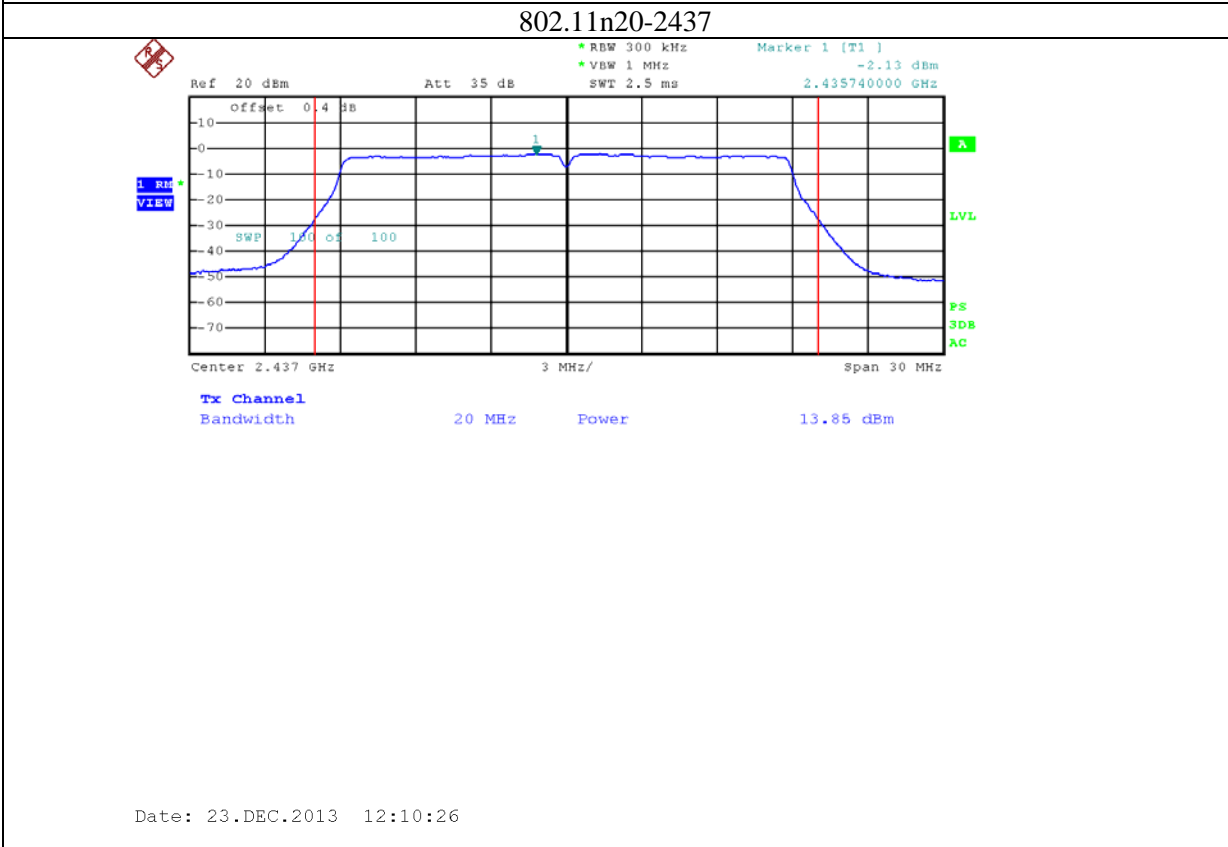

9: 2.4G band Port 2 (APEX0101 with 5dBi gain antenna for 2.4GHz band)

10: 2.4G band Port 0 (APEX0101 with 14dBi gain antenna for 2.4GHz band)

11: 2.4G band Port 1 (APEX0101 with 14dBi gain antenna for 2.4GHz band)

12: 2.4G band Port 2 (APEX0101 with 14dBi gain antenna for 2.4GHz band)

13: 5.8G band port 0 (APEX0101 with 14dBi gain antenna for 5.8G band)

802.11n20-5785

Date: 19.DEC.2013 15:24:31

802.11n20-5825

Date: 19.DEC.2013 15:26:05