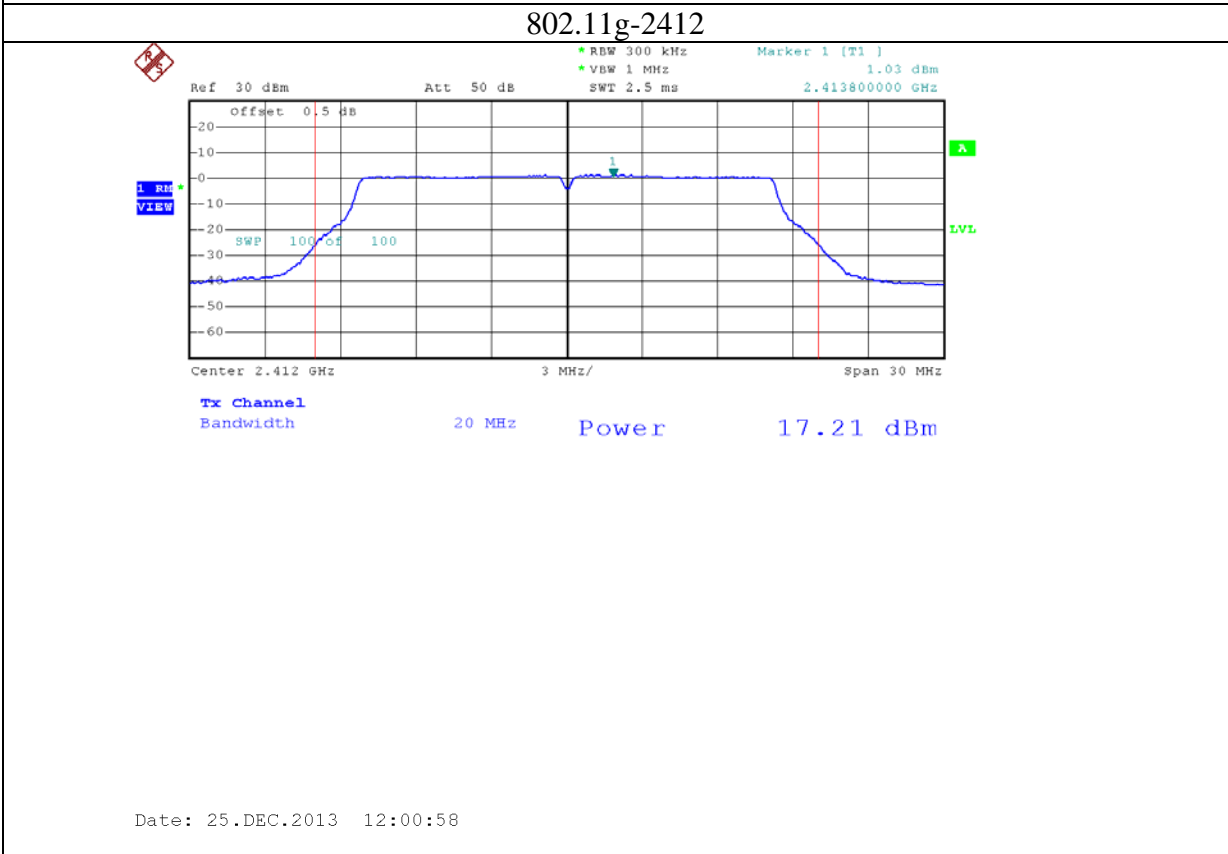

4: 5.8G band port 0 (APEX0100 with 5dBi gain antenna for 5.8G band)

802.11n20-5785

Date: 24.NOV.2013 09:52:55

802.11n20-5825

Date: 24.NOV.2013 09:56:56

5: 5.8G band port 1 (APEX0100 with 5dBi gain antenna for 5.8G band)

6: 5.8G band port 2 (APEX0100 with 5dBi gain antenna for 5.8G band)

7: 2.4G band Port 0 (APEX0101 with 5dBi gain antenna for 2.4GHz band)

8: 2.4G band Port 1 (APEX0101 with 5dBi gain antenna for 2.4GHz band)

9: 2.4G band Port 2 (APEX0101 with 5dBi gain antenna for 2.4GHz band)

10: 2.4G band Port 0 (APEX0101 with 14dBi gain antenna for 2.4GHz band)

11: 2.4G band Port 1 (APEX0101 with 14dBi gain antenna for 2.4GHz band)