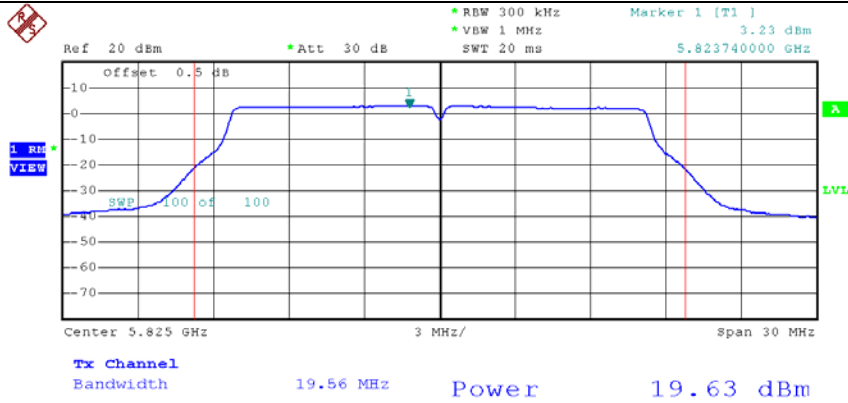

12: 2.4G band Port 2 (APEX0101 with 14dBi gain antenna for 2.4GHz band)

13: 5.8G band port 0 (APEX0101 with 14dBi gain antenna for 5.8G band)

802.11n20-5785

Date: 19.DEC.2013 15:24:31

802.11n20-5825

Date: 19.DEC.2013 15:26:05

14: 5.8G band port 1 (APEX0101 with 14dBi gain antenna for 5.8G band)

15: 5.8G band port 2 (APEX0101 with 14dBi gain antenna for 5.8G band)

16: 5.8G band port 0 (APEX0101 with 10dBi gain antenna for 5.8G band)

802.11a-5825

802.11n20-5745

Date: 26.JAN.2014 09:57:37

802.11n20-5785

Date: 26.JAN.2014 09:58:37

802.11n20-5825

17: 5.8G band port 1 (APEX0101 with 10dBi gain antenna for 5.8G band)

802.11n20-5785

Date: 26.JAN.2014 10:19:41

802.11n20-5825

18: 5.8G band port 2 (APEX0101 with 10dBi gain antenna for 5.8G band)

802.11a-5825

802.11n20-5745

Date: 26.JAN.2014 10:32:34

802.11n20-5785

Date: 26.JAN.2014 10:33:57