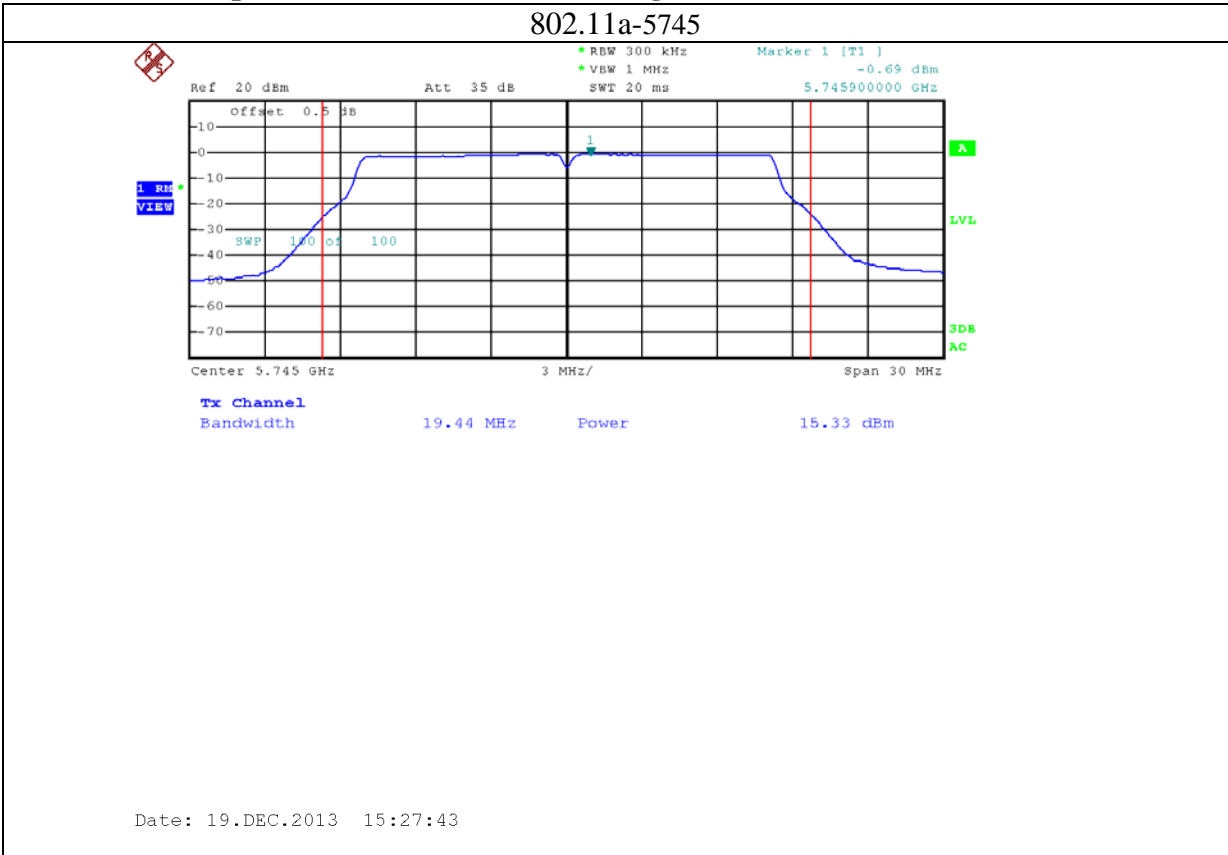

9: 2.4G band Port 2 (APEX0101 with 5dBi gain antenna for 2.4GHz band)

10: 2.4G band Port 0 (APEX0101 with 14dBi gain antenna for 2.4GHz band)

11: 2.4G band Port 1 (APEX0101 with 14dBi gain antenna for 2.4GHz band)

12: 2.4G band Port 2 (APEX0101 with 14dBi gain antenna for 2.4GHz band)

13: 5.8G band port 0 (APEX0101 with 14dBi gain antenna for 5.8G band)

802.11n20-5785

Date: 19.DEC.2013 15:24:31

802.11n20-5825

Date: 19.DEC.2013 15:26:05

14: 5.8G band port 1 (APEX0101 with 14dBi gain antenna for 5.8G band)

15: 5.8G band port 2 (APEX0101 with 14dBi gain antenna for 5.8G band)

16: 5.8G band port 0 (APEX0101 with 10dBi gain antenna for 5.8G band)

802.11a-5825

802.11n20-5745

Date: 26.JAN.2014 09:57:37

802.11n20-5785

Date: 26.JAN.2014 09:58:37

802.11n20-5825

17: 5.8G band port 1 (APEX0101 with 10dBi gain antenna for 5.8G band)

802.11n20-5785