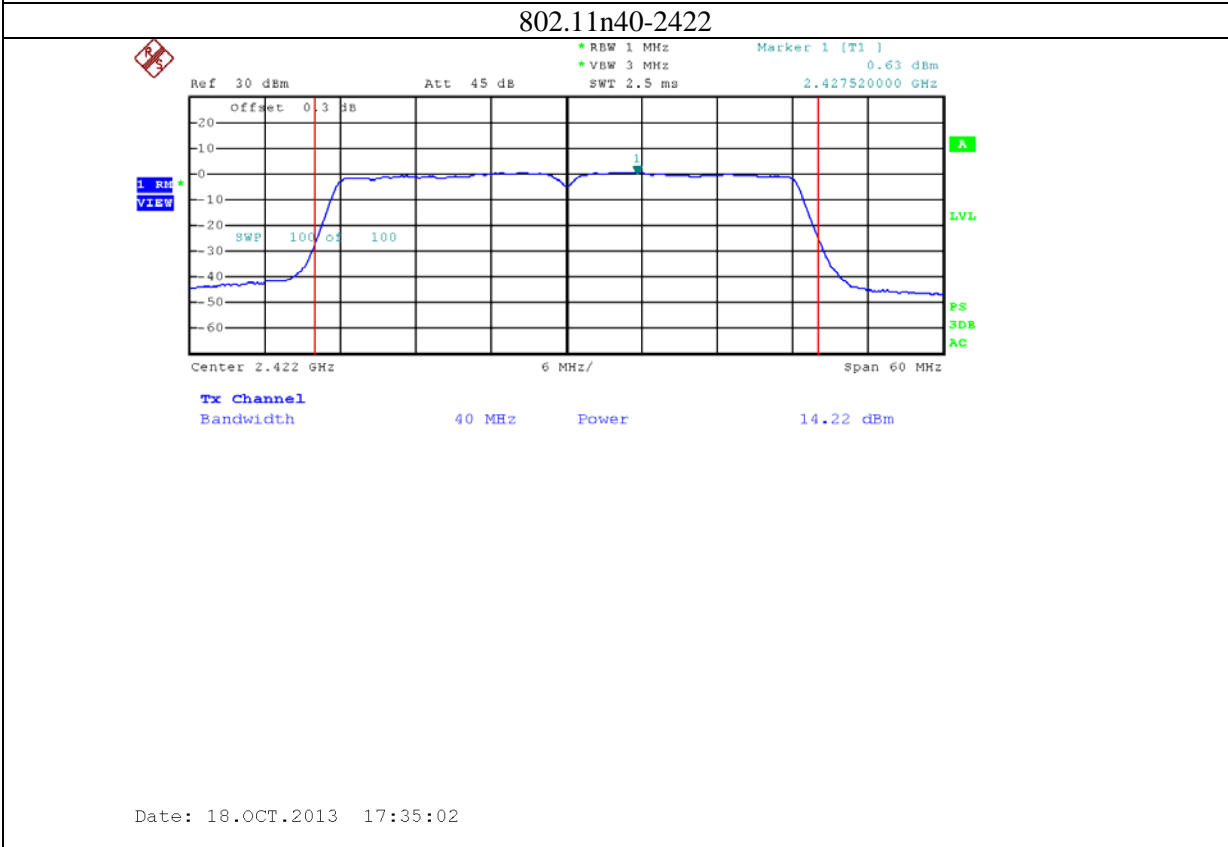

Annex B: Test plots 2 (Maximum Conducted Output power)

1: 2.4G band Port 0 (APEX0100 with 4dBi gain antenna for 2.4GHz band)

2: 2.4G band Port 1 (APEX0100 with 4dBi gain antenna for 2.4GHz band)

3: 2.4G band Port 2 (APEX0100 with 4dBi gain antenna for 2.4GHz band)

4: 5.8G band port 0 (APEX0100 with 5dBi gain antenna for 5.8G band)

802.11n20-5785

Date: 24.NOV.2013 09:52:55

802.11n20-5825

Date: 24.NOV.2013 09:56:56

5: 5.8G band port 1 (APEX0100 with 5dBi gain antenna for 5.8G band)

6: 5.8G band port 2 (APEX0100 with 5dBi gain antenna for 5.8G band)

7: 2.4G band Port 0 (APEX0101 with 5dBi gain antenna for 2.4GHz band)

8: 2.4G band Port 1 (APEX0101 with 5dBi gain antenna for 2.4GHz band)