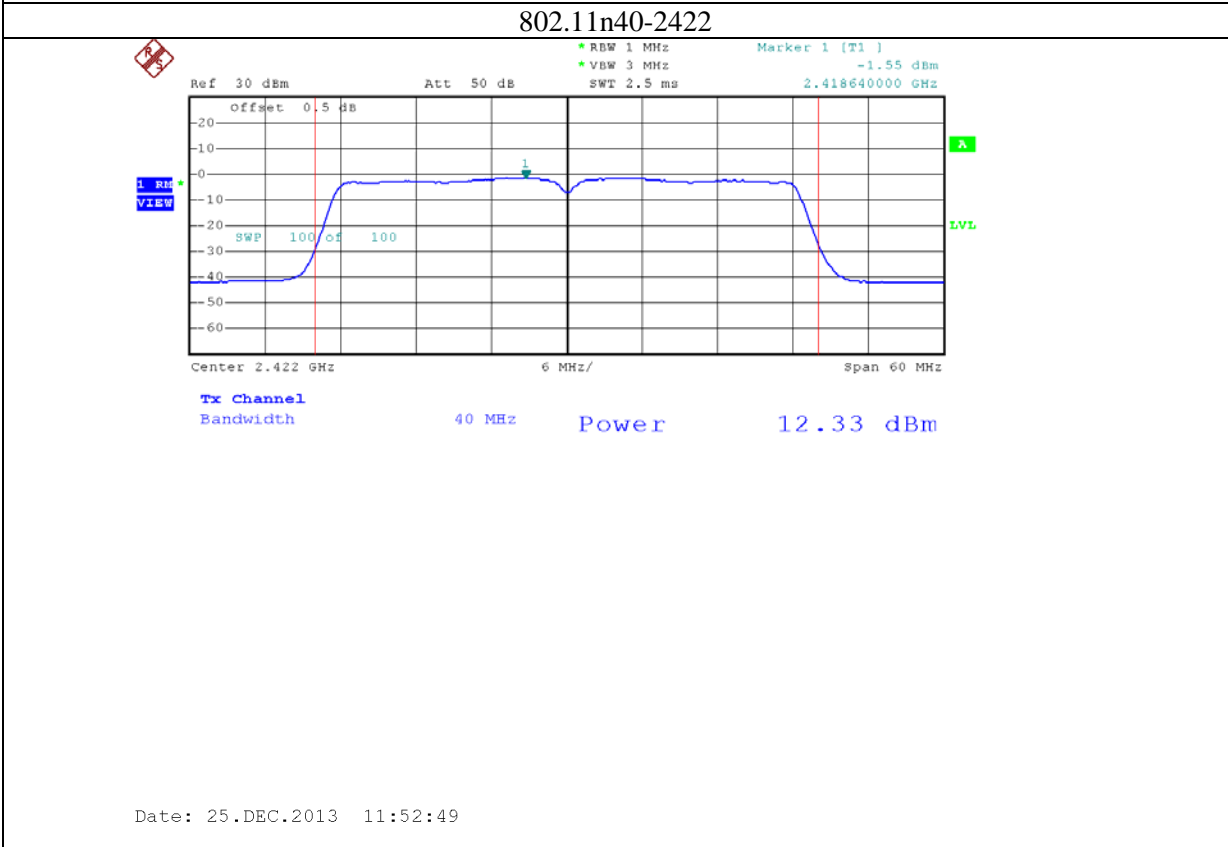

4: 5.8G band port 0 (APEX0100 with 5dBi gain antenna for 5.8G band)

802.11n20-5785

Date: 24.NOV.2013 09:52:55

802.11n20-5825

Date: 24.NOV.2013 09:56:56

5: 5.8G band port 1 (APEX0100 with 5dBi gain antenna for 5.8G band)

6: 5.8G band port 2 (APEX0100 with 5dBi gain antenna for 5.8G band)

7: 2.4G band Port 0 (APEX0101 with 5dBi gain antenna for 2.4GHz band)

8: 2.4G band Port 1 (APEX0101 with 5dBi gain antenna for 2.4GHz band)

9: 2.4G band Port 2 (APEX0101 with 5dBi gain antenna for 2.4GHz band)

10: 2.4G band Port 0 (APEX0101 with 14dBi gain antenna for 2.4GHz band)

11: 2.4G band Port 1 (APEX0101 with 14dBi gain antenna for 2.4GHz band)