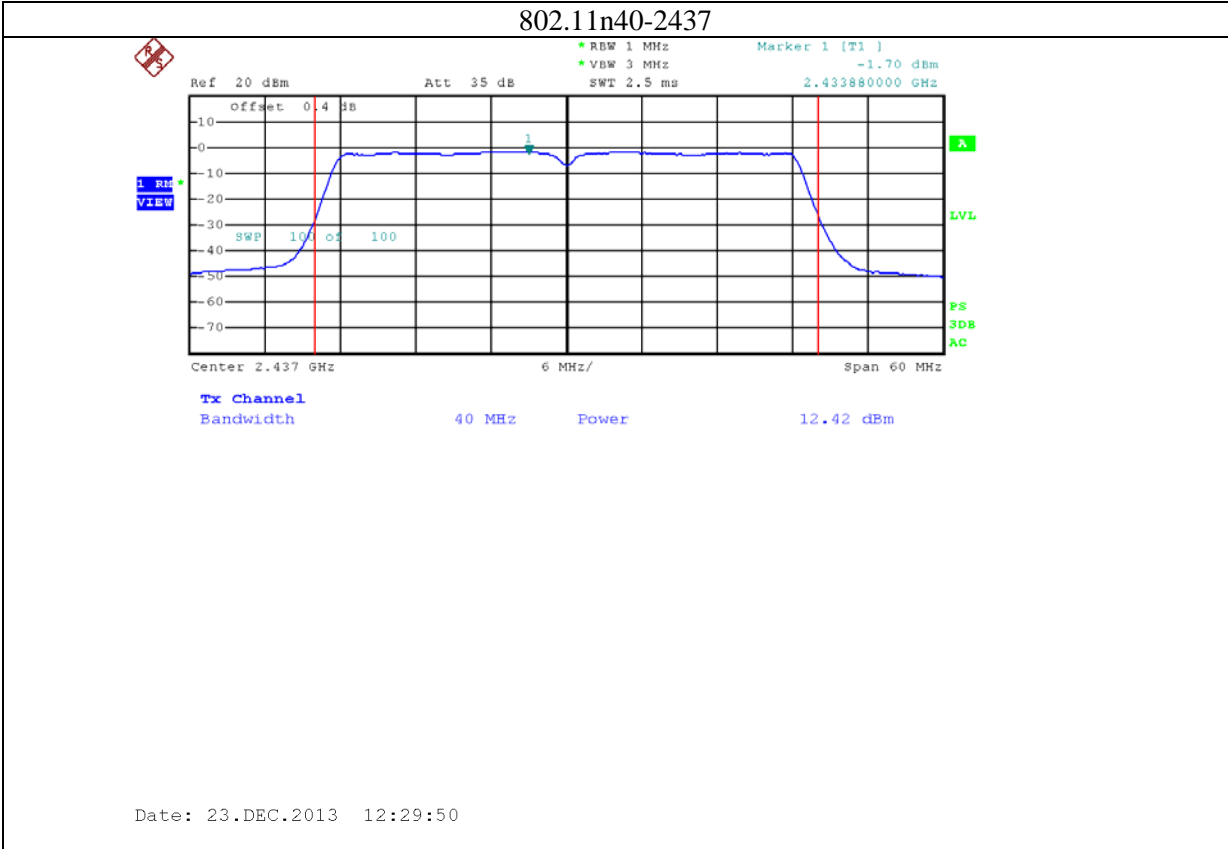

9: 2.4G band Port 2 (APEX0101 with 5dBi gain antenna for 2.4GHz band)

10: 2.4G band Port 0 (APEX0101 with 14dBi gain antenna for 2.4GHz band)

11: 2.4G band Port 1 (APEX0101 with 14dBi gain antenna for 2.4GHz band)

12: 2.4G band Port 2 (APEX0101 with 14dBi gain antenna for 2.4GHz band)

13: 5.8G band port 0 (APEX0101 with 14dBi gain antenna for 5.8G band)

802.11n20-5785

Date: 19.DEC.2013 15:24:31

802.11n20-5825

Date: 19.DEC.2013 15:26:05