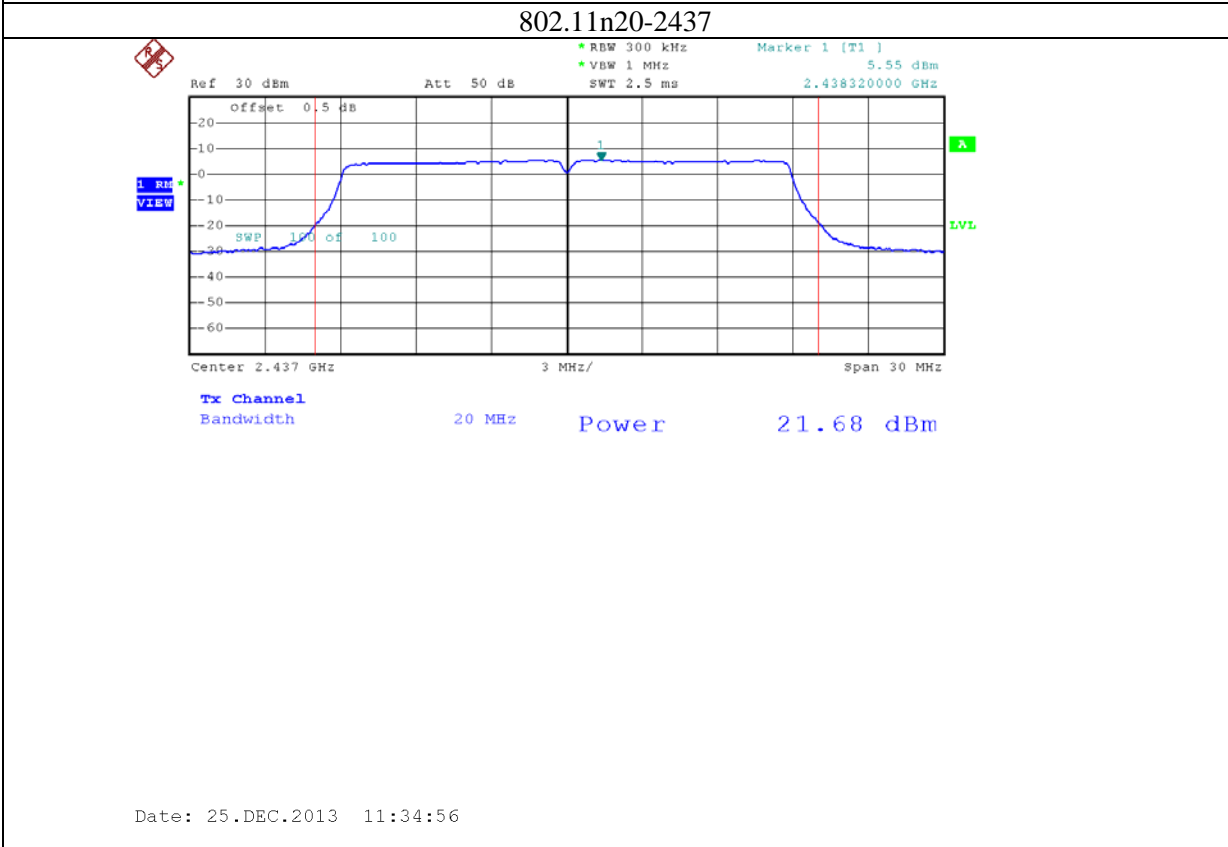

4: 5.8G band port 0 (APEX0100 with 5dBi gain antenna for 5.8G band)

802.11n20-5785

Date: 24.NOV.2013 09:52:55

802.11n20-5825

Date: 24.NOV.2013 09:56:56

5: 5.8G band port 1 (APEX0100 with 5dBi gain antenna for 5.8G band)

6: 5.8G band port 2 (APEX0100 with 5dBi gain antenna for 5.8G band)

7: 2.4G band Port 0 (APEX0101 with 5dBi gain antenna for 2.4GHz band)

8: 2.4G band Port 1 (APEX0101 with 5dBi gain antenna for 2.4GHz band)

9: 2.4G band Port 2 (APEX0101 with 5dBi gain antenna for 2.4GHz band)

10: 2.4G band Port 0 (APEX0101 with 14dBi gain antenna for 2.4GHz band)

11: 2.4G band Port 1 (APEX0101 with 14dBi gain antenna for 2.4GHz band)