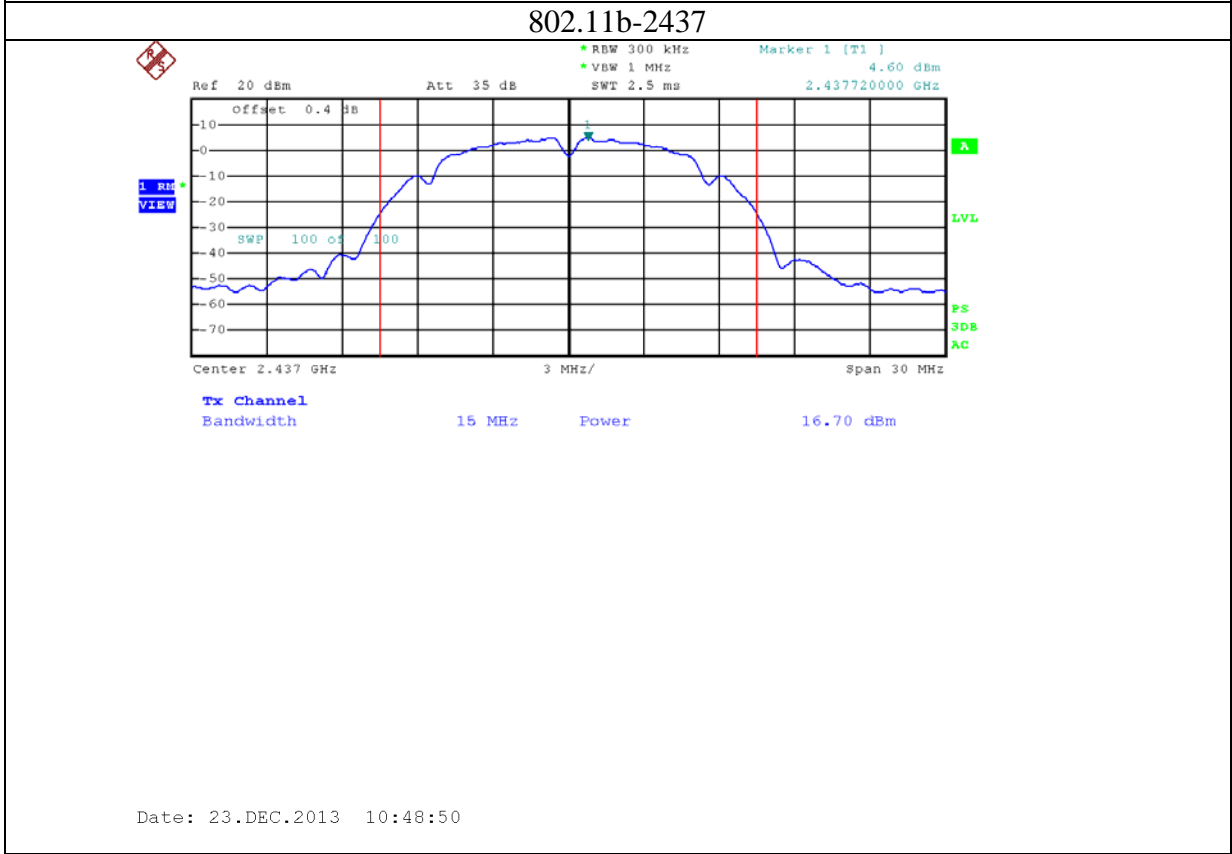

9: 2.4G band Port 2 (APEX0101 with 5dBi gain antenna for 2.4GHz band)

10: 2.4G band Port 0 (APEX0101 with 14dBi gain antenna for 2.4GHz band)

11: 2.4G band Port 1 (APEX0101 with 14dBi gain antenna for 2.4GHz band)

12: 2.4G band Port 2 (APEX0101 with 14dBi gain antenna for 2.4GHz band)

13: 5.8G band port 0 (APEX0101 with 14dBi gain antenna for 5.8G band)

802.11n20-5785

Date: 19.DEC.2013 15:24:31

802.11n20-5825

Date: 19.DEC.2013 15:26:05