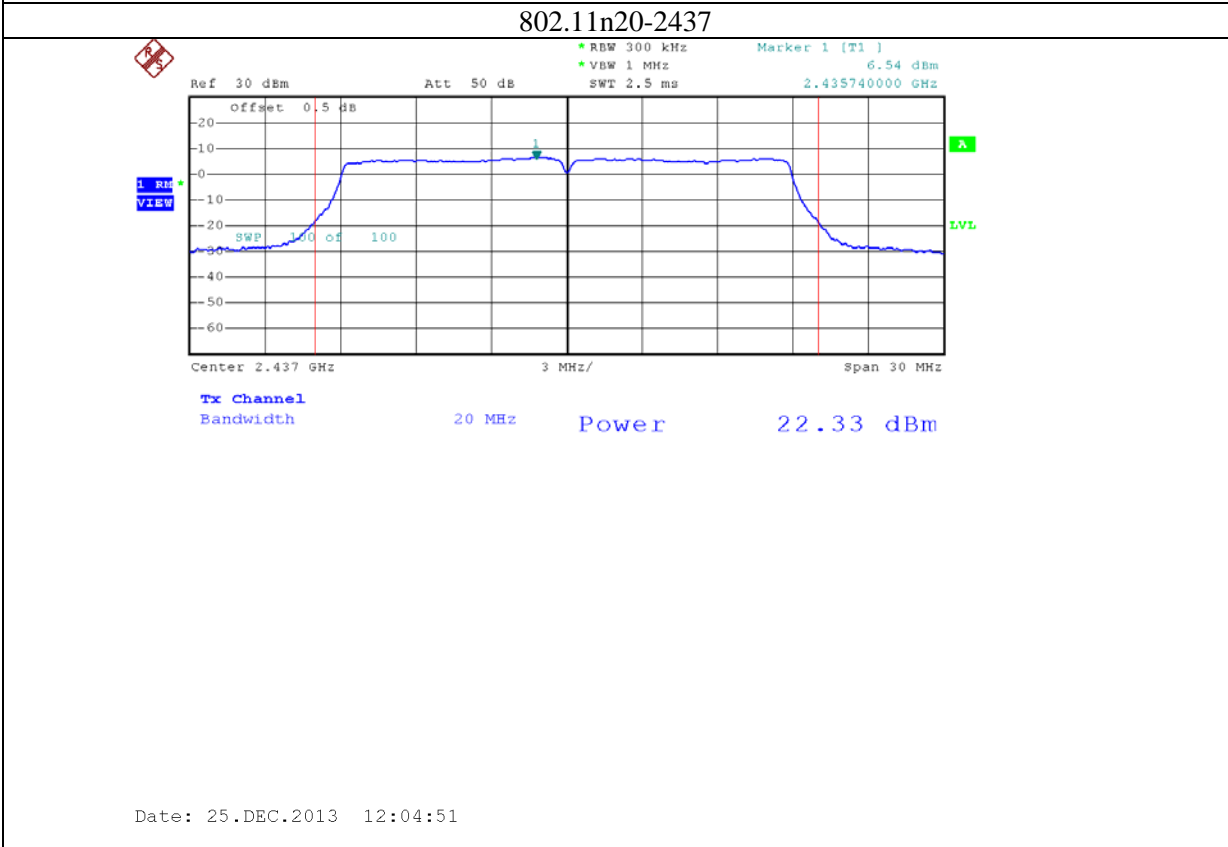

4: 5.8G band port 0 (APEX0100 with 5dBi gain antenna for 5.8G band)

802.11n20-5785

Date: 24.NOV.2013 09:52:55

802.11n20-5825

Date: 24.NOV.2013 09:56:56

5: 5.8G band port 1 (APEX0100 with 5dBi gain antenna for 5.8G band)

6: 5.8G band port 2 (APEX0100 with 5dBi gain antenna for 5.8G band)

7: 2.4G band Port 0 (APEX0101 with 5dBi gain antenna for 2.4GHz band)

8: 2.4G band Port 1 (APEX0101 with 5dBi gain antenna for 2.4GHz band)

9: 2.4G band Port 2 (APEX0101 with 5dBi gain antenna for 2.4GHz band)

10: 2.4G band Port 0 (APEX0101 with 14dBi gain antenna for 2.4GHz band)

11: 2.4G band Port 1 (APEX0101 with 14dBi gain antenna for 2.4GHz band)