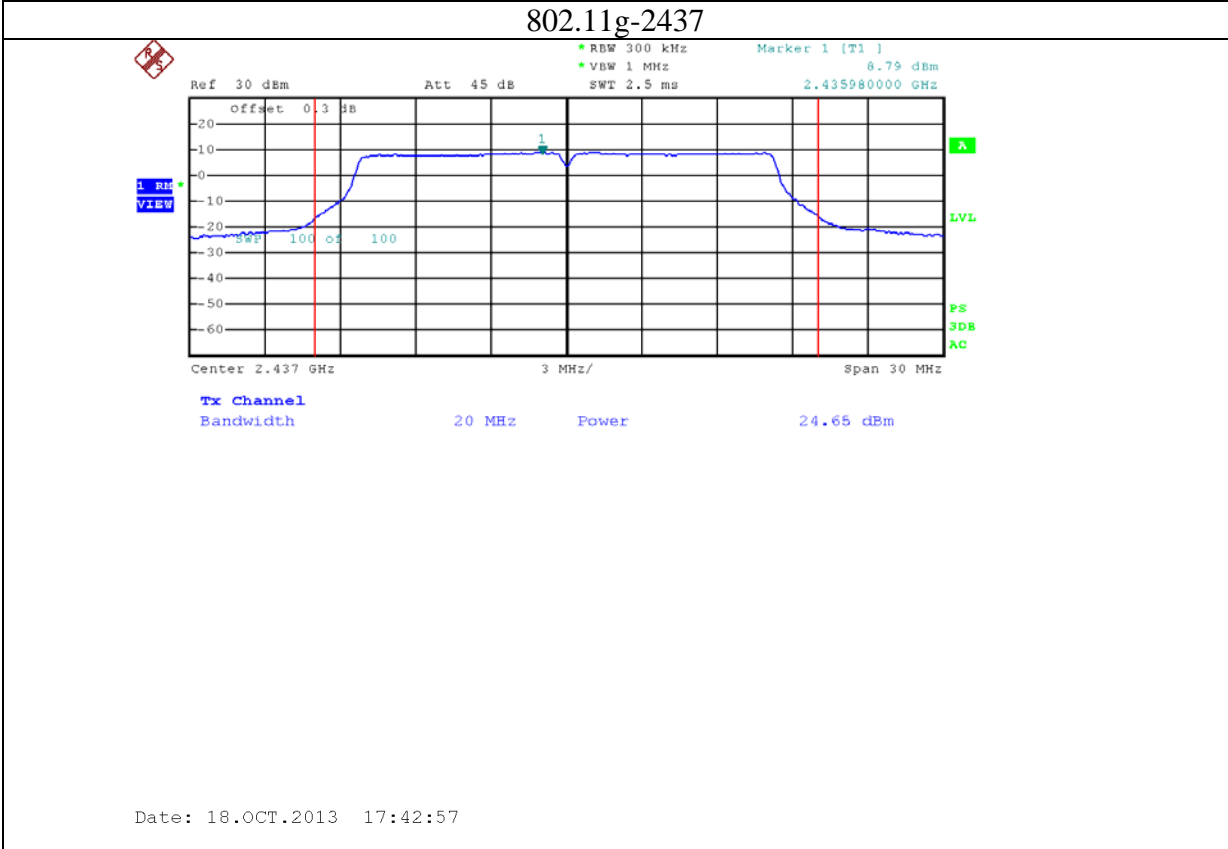

Annex B: Test plots 2 (Maximum Conducted Output power)

1: 2.4G band Port 0 (APEX0100 with 4dBi gain antenna for 2.4GHz band)

2: 2.4G band Port 1 (APEX0100 with 4dBi gain antenna for 2.4GHz band)

3: 2.4G band Port 2 (APEX0100 with 4dBi gain antenna for 2.4GHz band)

4: 5.8G band port 0 (APEX0100 with 5dBi gain antenna for 5.8G band)

802.11n20-5785

Date: 24.NOV.2013 09:52:55

802.11n20-5825

Date: 24.NOV.2013 09:56:56

5: 5.8G band port 1 (APEX0100 with 5dBi gain antenna for 5.8G band)