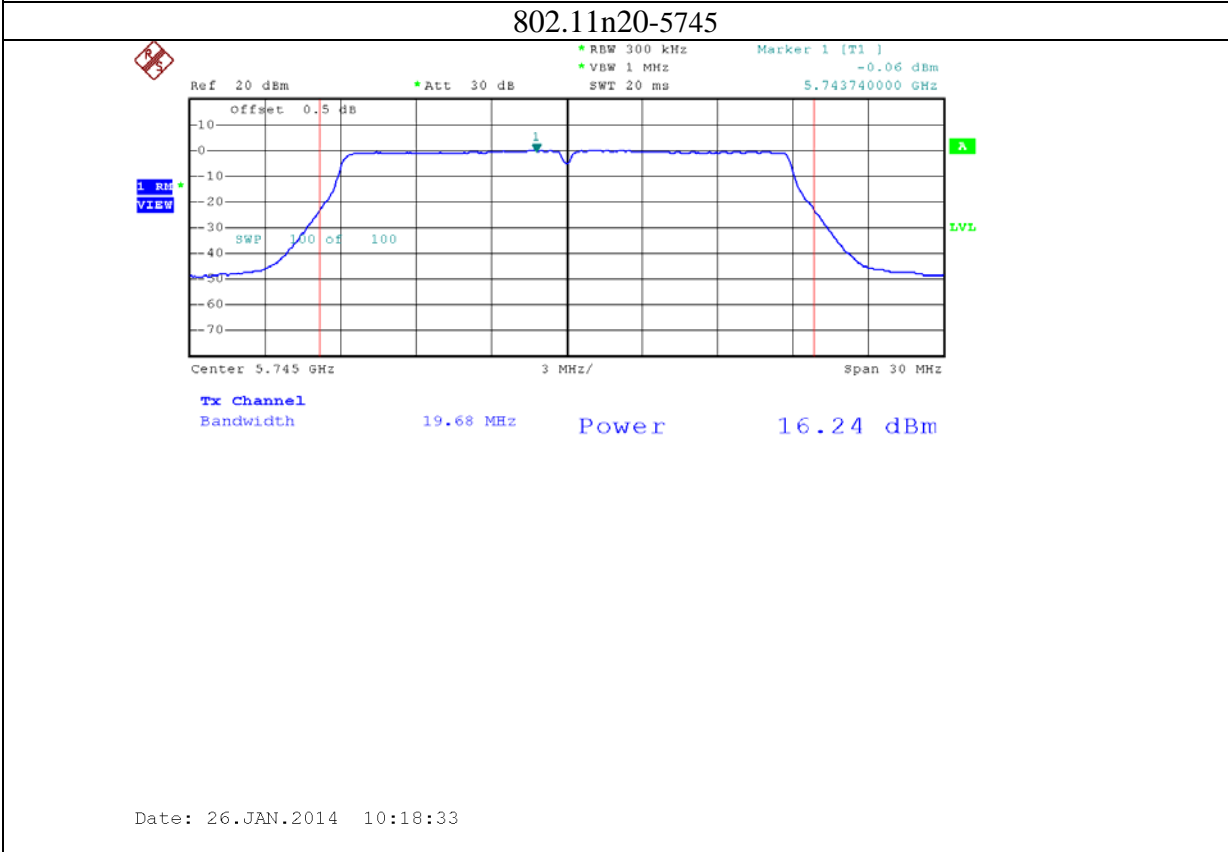

802.11a-5825

802.11n20-5745

Date: 26.JAN.2014 09:57:37

802.11n20-5785

Date: 26.JAN.2014 09:58:37

802.11n20-5825

17: 5.8G band port 1 (APEX0101 with 10dBi gain antenna for 5.8G band)

802.11n20-5785

Date: 26.JAN.2014 10:19:41

802.11n20-5825

18: 5.8G band port 2 (APEX0101 with 10dBi gain antenna for 5.8G band)

802.11a-5825

802.11n20-5745

Date: 26.JAN.2014 10:32:34

802.11n20-5785

Date: 26.JAN.2014 10:33:57