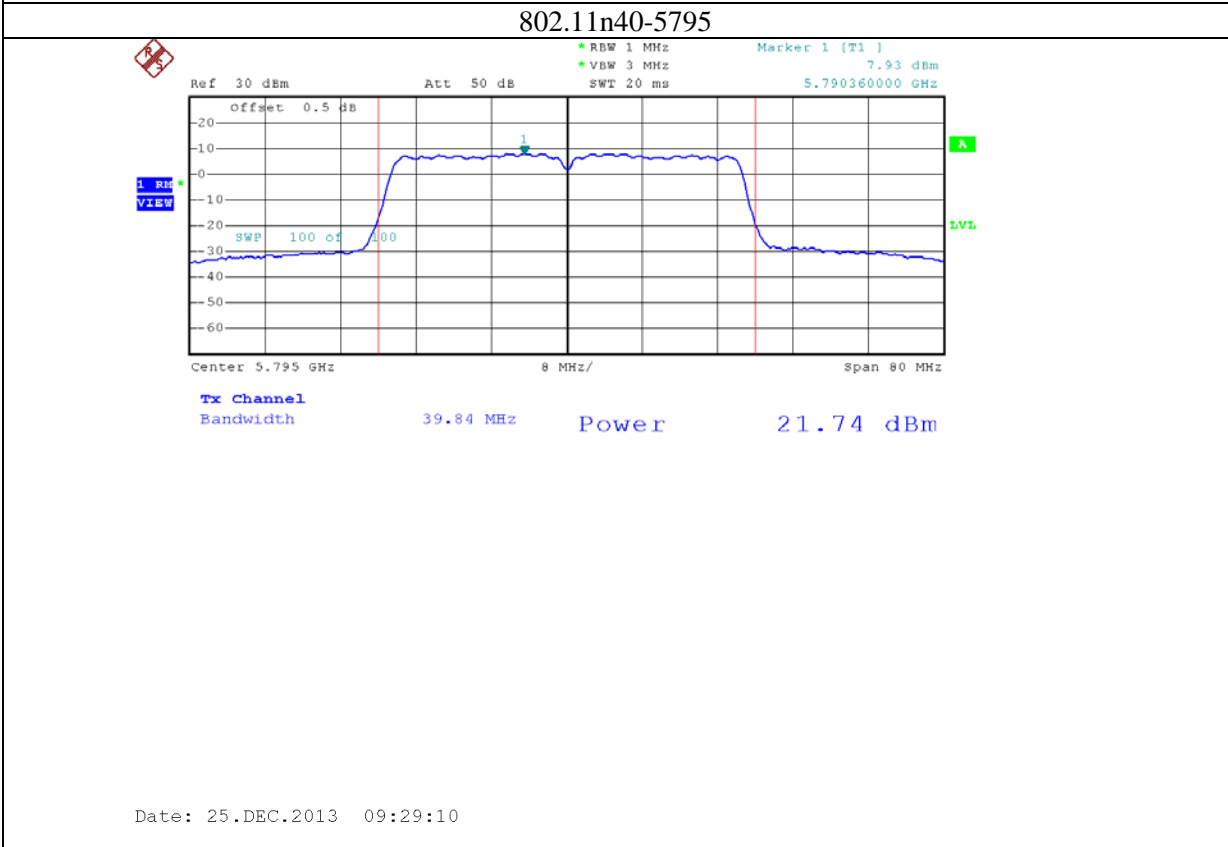

Annex B: Test plots 2 (Maximum Conducted Output power)

1: 2.4G band Port 0 (APEX0100 with 4dBi gain antenna for 2.4GHz band)

2: 2.4G band Port 1 (APEX0100 with 4dBi gain antenna for 2.4GHz band)

3: 2.4G band Port 2 (APEX0100 with 4dBi gain antenna for 2.4GHz band)

4: 5.8G band port 0 (APEX0100 with 5dBi gain antenna for 5.8G band)

802.11n20-5785

Date: 24.NOV.2013 09:52:55

802.11n20-5825

Date: 24.NOV.2013 09:56:56

5: 5.8G band port 1 (APEX0100 with 5dBi gain antenna for 5.8G band)

6: 5.8G band port 2 (APEX0100 with 5dBi gain antenna for 5.8G band)

7: 2.4G band Port 0 (APEX0101 with 5dBi gain antenna for 2.4GHz band)

8: 2.4G band Port 1 (APEX0101 with 5dBi gain antenna for 2.4GHz band)