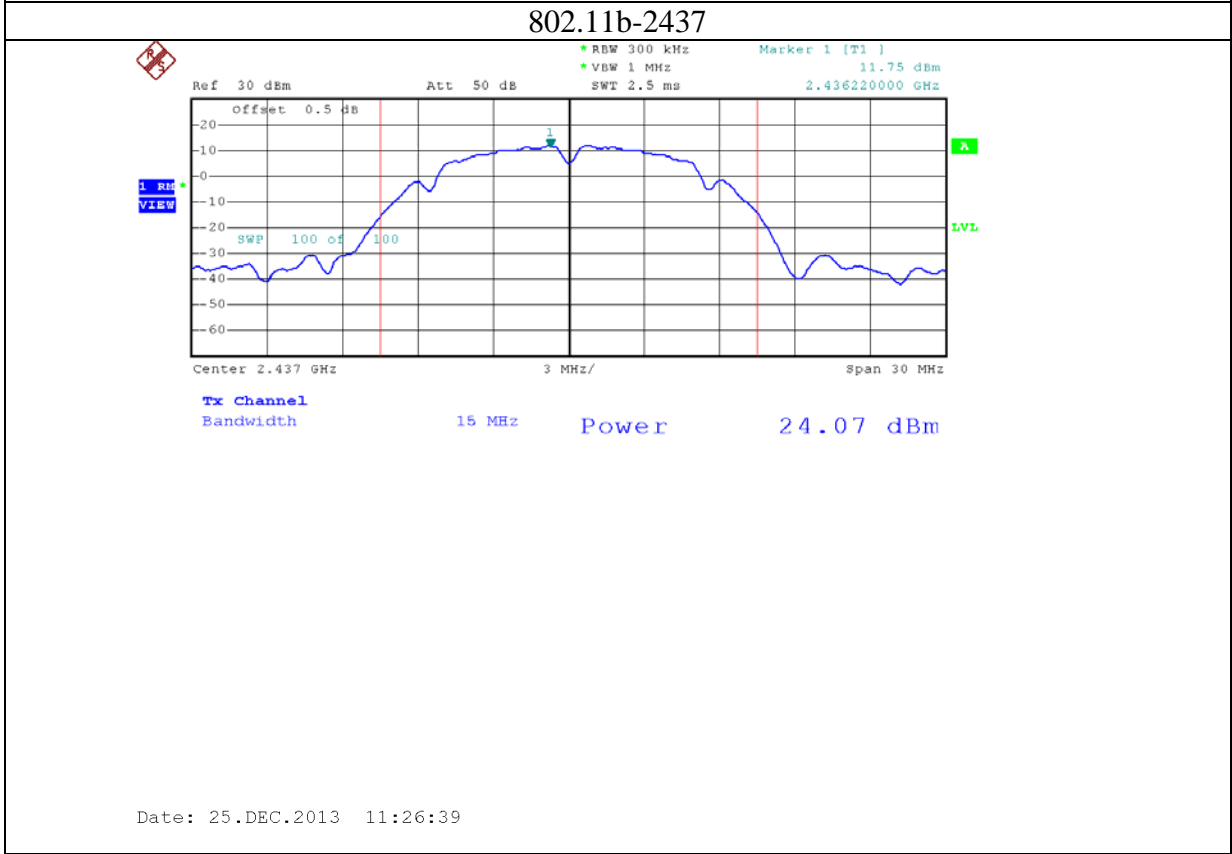

Annex B: Test plots 2 (Maximum Conducted Output power)

1: 2.4G band Port 0 (APEX0100 with 4dBi gain antenna for 2.4GHz band)

2: 2.4G band Port 1 (APEX0100 with 4dBi gain antenna for 2.4GHz band)

3: 2.4G band Port 2 (APEX0100 with 4dBi gain antenna for 2.4GHz band)

4: 5.8G band port 0 (APEX0100 with 5dBi gain antenna for 5.8G band)

802.11n20-5785

Date: 24.NOV.2013 09:52:55

802.11n20-5825

Date: 24.NOV.2013 09:56:56

5: 5.8G band port 1 (APEX0100 with 5dBi gain antenna for 5.8G band)

6: 5.8G band port 2 (APEX0100 with 5dBi gain antenna for 5.8G band)

7: 2.4G band Port 0 (APEX0101 with 5dBi gain antenna for 2.4GHz band)

8: 2.4G band Port 1 (APEX0101 with 5dBi gain antenna for 2.4GHz band)

9: 2.4G band Port 2 (APEX0101 with 5dBi gain antenna for 2.4GHz band)

10: 2.4G band Port 0 (APEX0101 with 14dBi gain antenna for 2.4GHz band)

11: 2.4G band Port 1 (APEX0101 with 14dBi gain antenna for 2.4GHz band)