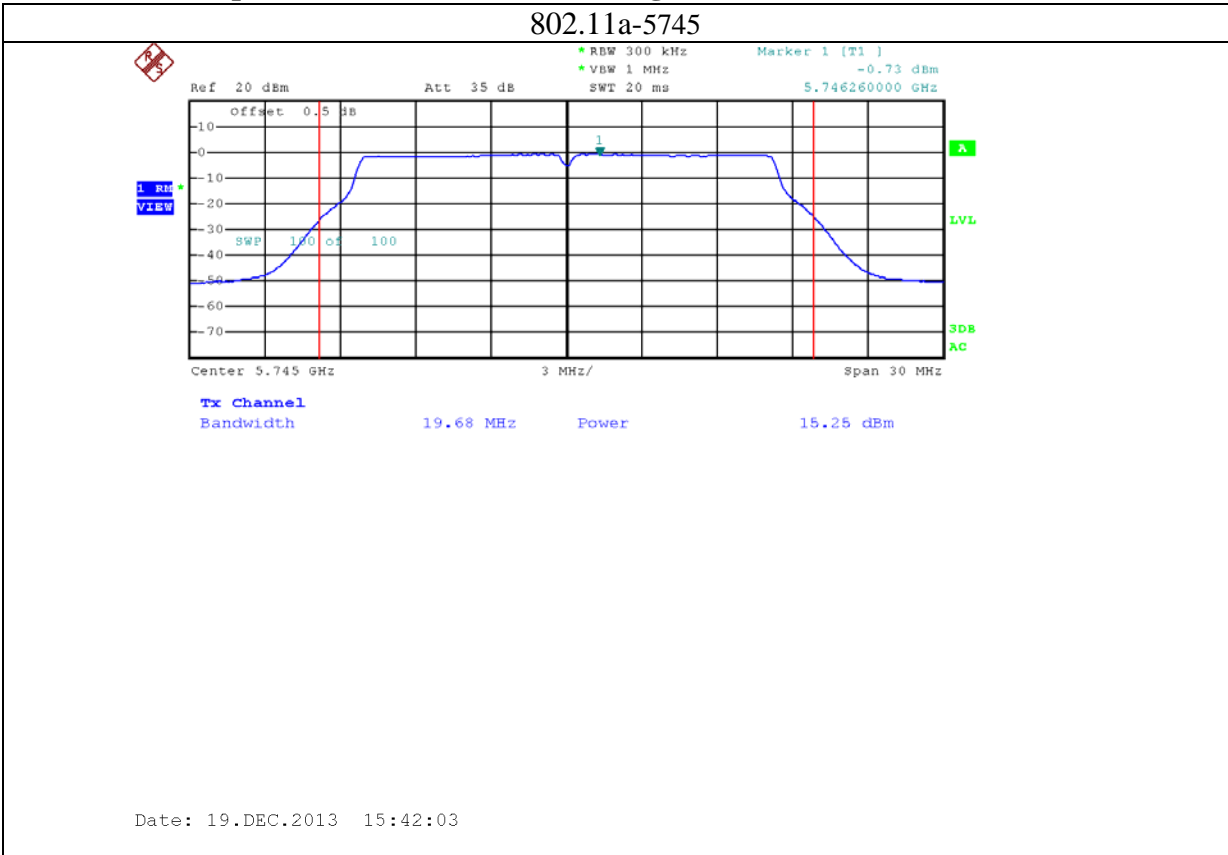

12: 2.4G band Port 2 (APEX0101 with 14dBi gain antenna for 2.4GHz band)

13: 5.8G band port 0 (APEX0101 with 14dBi gain antenna for 5.8G band)

802.11n20-5785

Date: 19.DEC.2013 15:24:31

802.11n20-5825

Date: 19.DEC.2013 15:26:05

14: 5.8G band port 1 (APEX0101 with 14dBi gain antenna for 5.8G band)

15: 5.8G band port 2 (APEX0101 with 14dBi gain antenna for 5.8G band)

16: 5.8G band port 0 (APEX0101 with 10dBi gain antenna for 5.8G band)

802.11a-5825

802.11n20-5745

Date: 26.JAN.2014 09:57:37

802.11n20-5785

Date: 26.JAN.2014 09:58:37

802.11n20-5825

17: 5.8G band port 1 (APEX0101 with 10dBi gain antenna for 5.8G band)

802.11n20-5785

Date: 26.JAN.2014 10:19:41

802.11n20-5825

18: 5.8G band port 2 (APEX0101 with 10dBi gain antenna for 5.8G band)

802.11a-5825

802.11n20-5745

Date: 26.JAN.2014 10:32:34

802.11n20-5785

Date: 26.JAN.2014 10:33:57