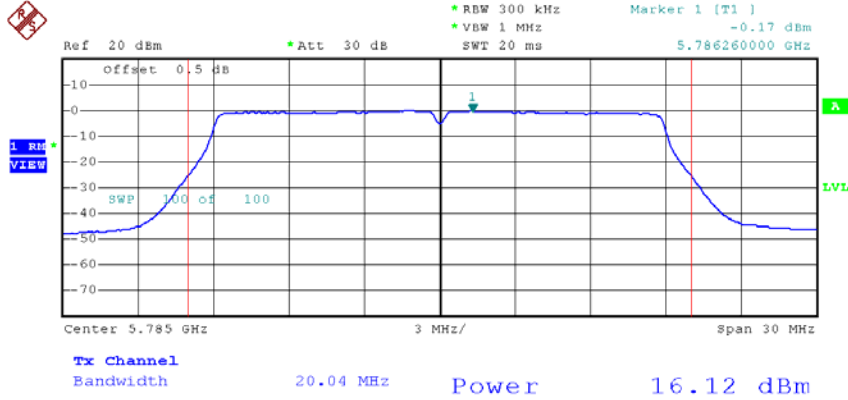

14: 5.8G band port 1 (APEX0101 with 14dBi gain antenna for 5.8G band)

15: 5.8G band port 2 (APEX0101 with 14dBi gain antenna for 5.8G band)

16: 5.8G band port 0 (APEX0101 with 10dBi gain antenna for 5.8G band)

802.11a-5825

802.11n20-5745

Date: 26.JAN.2014 09:57:37

802.11n20-5785

Date: 26.JAN.2014 09:58:37

802.11n20-5825

17: 5.8G band port 1 (APEX0101 with 10dBi gain antenna for 5.8G band)

802.11n20-5785

Date: 26.JAN.2014 10:19:41

802.11n20-5825

18: 5.8G band port 2 (APEX0101 with 10dBi gain antenna for 5.8G band)

802.11a-5825

802.11n20-5745

Date: 26.JAN.2014 10:32:34

802.11n20-5785

Date: 26.JAN.2014 10:33:57