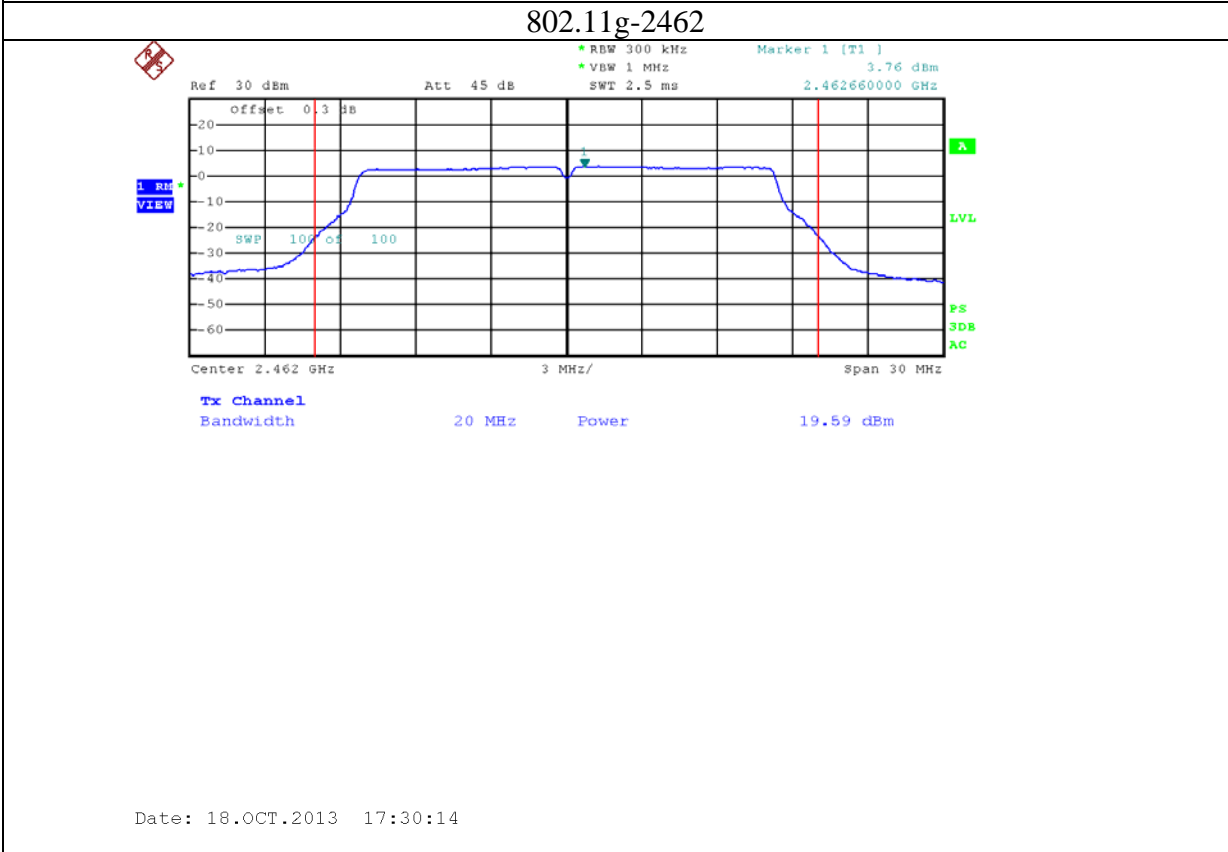

Annex B: Test plots 2 (Maximum Conducted Output power)

1: 2.4G band Port 0 (APEX0100 with 4dBi gain antenna for 2.4GHz band)

2: 2.4G band Port 1 (APEX0100 with 4dBi gain antenna for 2.4GHz band)

3: 2.4G band Port 2 (APEX0100 with 4dBi gain antenna for 2.4GHz band)

4: 5.8G band port 0 (APEX0100 with 5dBi gain antenna for 5.8G band)

802.11n20-5785

Date: 24.NOV.2013 09:52:55

802.11n20-5825

Date: 24.NOV.2013 09:56:56

5: 5.8G band port 1 (APEX0100 with 5dBi gain antenna for 5.8G band)

6: 5.8G band port 2 (APEX0100 with 5dBi gain antenna for 5.8G band)

7: 2.4G band Port 0 (APEX0101 with 5dBi gain antenna for 2.4GHz band)

8: 2.4G band Port 1 (APEX0101 with 5dBi gain antenna for 2.4GHz band)