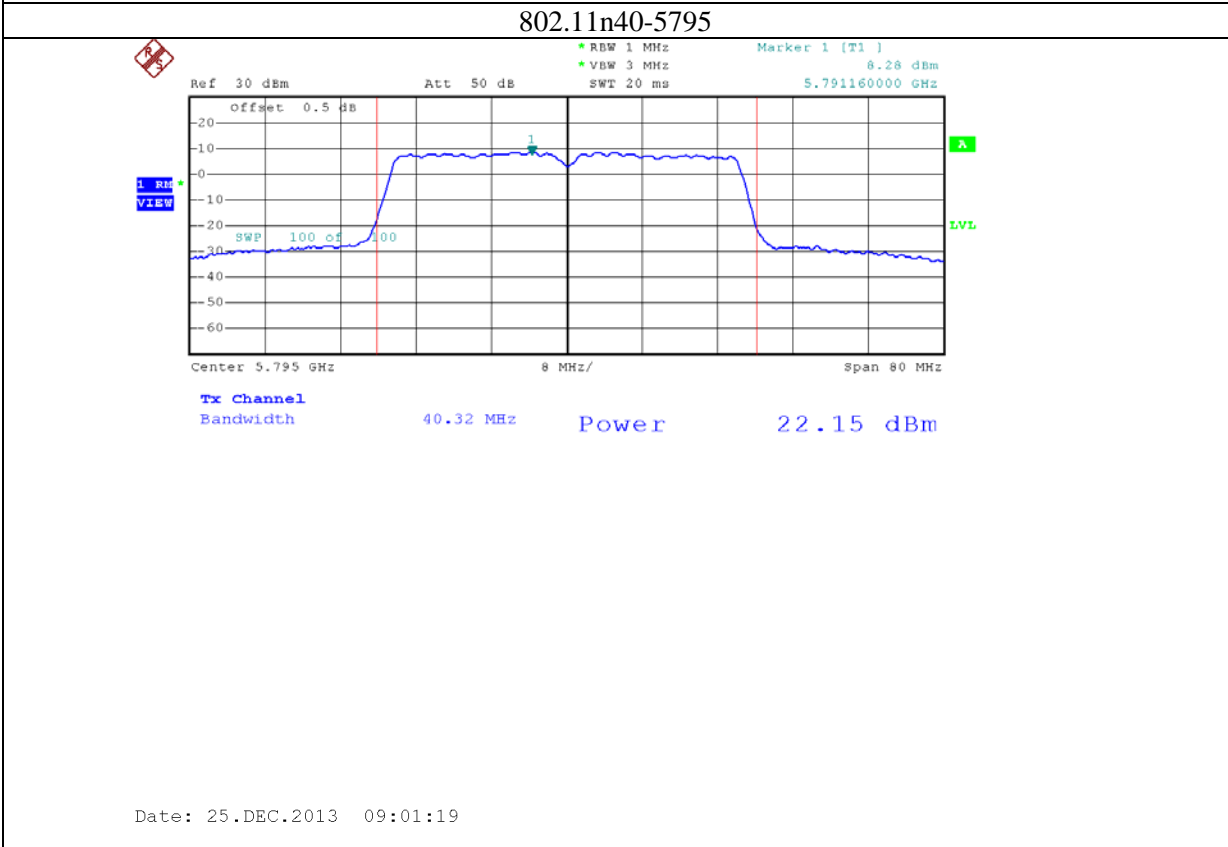

Annex B: Test plots 2 (Maximum Conducted Output power)

1: 2.4G band Port 0 (APEX0100 with 4dBi gain antenna for 2.4GHz band)

2: 2.4G band Port 1 (APEX0100 with 4dBi gain antenna for 2.4GHz band)

3: 2.4G band Port 2 (APEX0100 with 4dBi gain antenna for 2.4GHz band)

4: 5.8G band port 0 (APEX0100 with 5dBi gain antenna for 5.8G band)

802.11n20-5785

Date: 24.NOV.2013 09:52:55

802.11n20-5825

Date: 24.NOV.2013 09:56:56

5: 5.8G band port 1 (APEX0100 with 5dBi gain antenna for 5.8G band)

6: 5.8G band port 2 (APEX0100 with 5dBi gain antenna for 5.8G band)

7: 2.4G band Port 0 (APEX0101 with 5dBi gain antenna for 2.4GHz band)

8: 2.4G band Port 1 (APEX0101 with 5dBi gain antenna for 2.4GHz band)