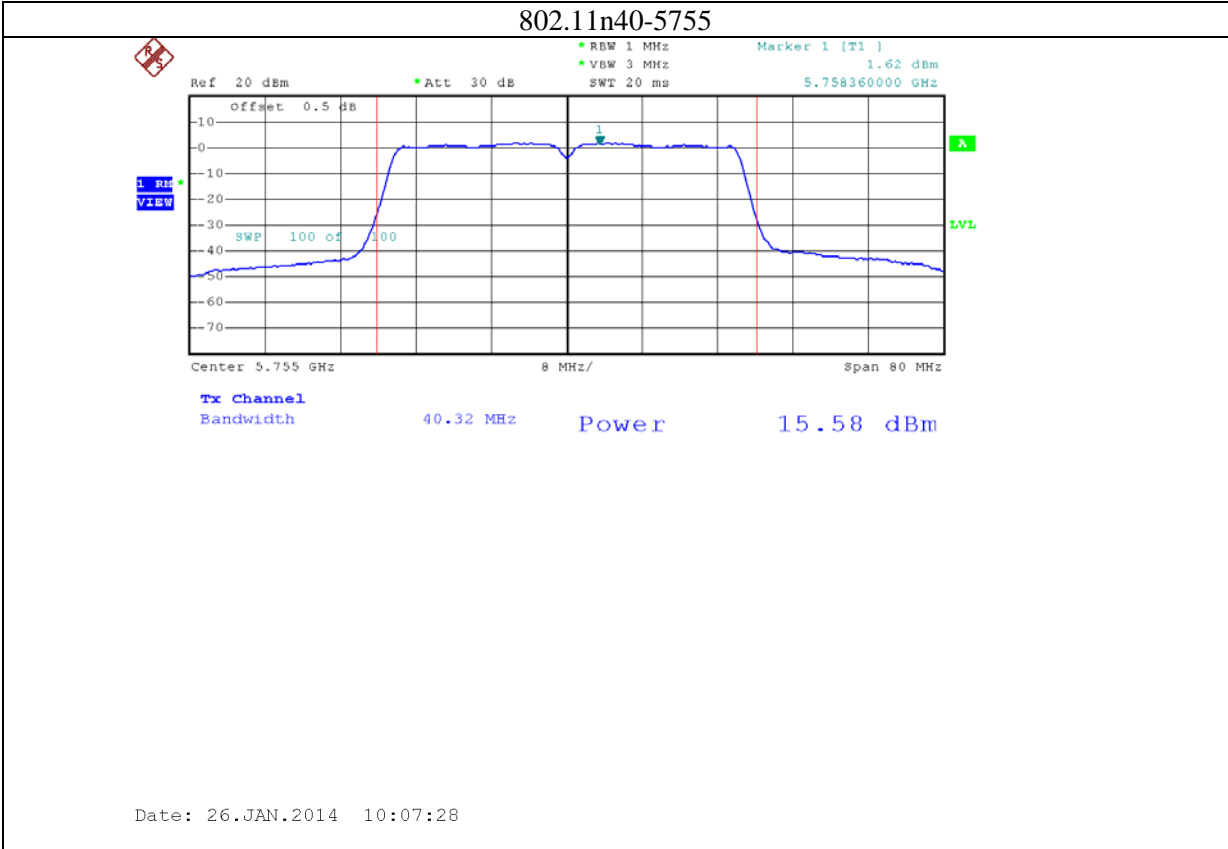

802.11a-5825

802.11n20-5745

Date: 26.JAN.2014 09:57:37

802.11n20-5785

Date: 26.JAN.2014 09:58:37

802.11n20-5825

17: 5.8G band port 1 (APEX0101 with 10dBi gain antenna for 5.8G band)

802.11n20-5785

Date: 26.JAN.2014 10:19:41

802.11n20-5825

18: 5.8G band port 2 (APEX0101 with 10dBi gain antenna for 5.8G band)

802.11a-5825

802.11n20-5745

Date: 26.JAN.2014 10:32:34

802.11n20-5785

Date: 26.JAN.2014 10:33:57