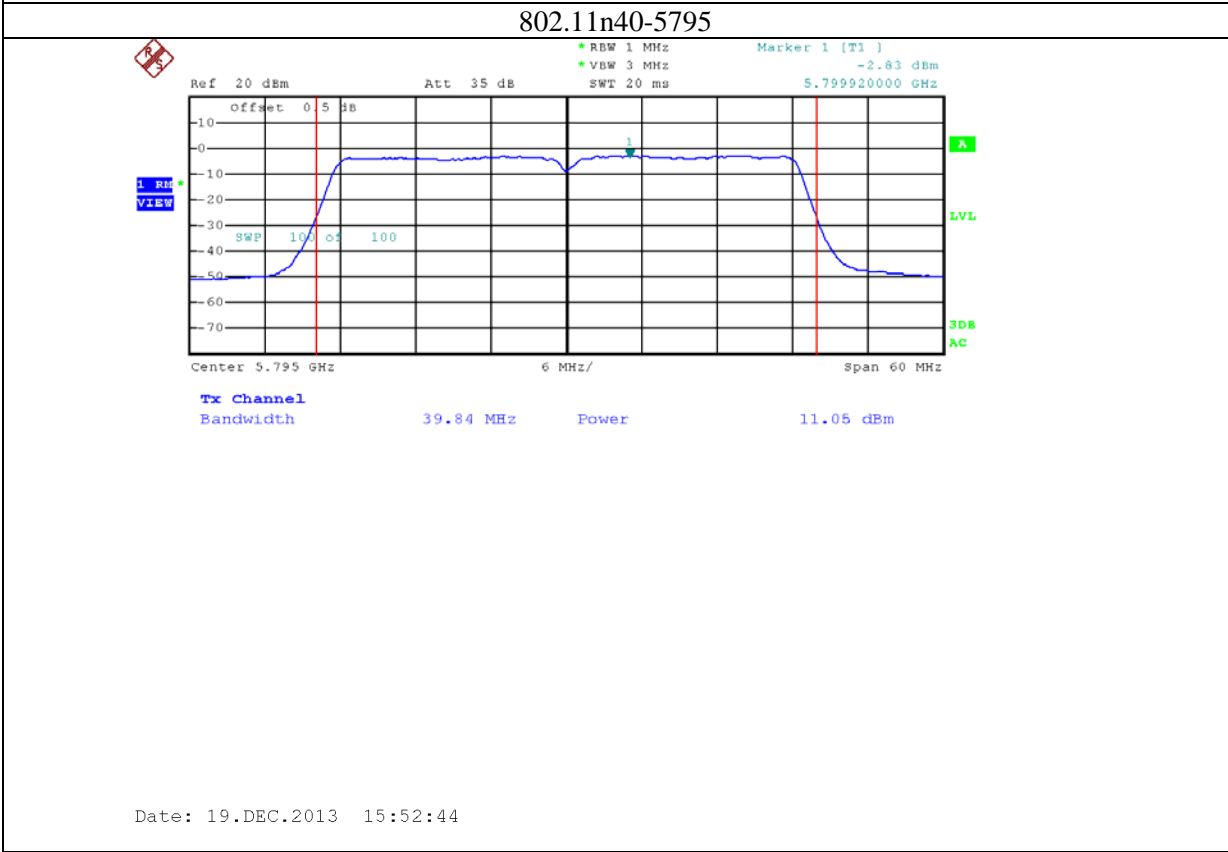

12: 2.4G band Port 2 (APEX0101 with 14dBi gain antenna for 2.4GHz band)

13: 5.8G band port 0 (APEX0101 with 14dBi gain antenna for 5.8G band)

802.11n20-5785

Date: 19.DEC.2013 15:24:31

802.11n20-5825

Date: 19.DEC.2013 15:26:05

14: 5.8G band port 1 (APEX0101 with 14dBi gain antenna for 5.8G band)

15: 5.8G band port 2 (APEX0101 with 14dBi gain antenna for 5.8G band)

16: 5.8G band port 0 (APEX0101 with 10dBi gain antenna for 5.8G band)

802.11a-5825

802.11n20-5745

Date: 26.JAN.2014 09:57:37

802.11n20-5785

Date: 26.JAN.2014 09:58:37

802.11n20-5825

17: 5.8G band port 1 (APEX0101 with 10dBi gain antenna for 5.8G band)

802.11n20-5785