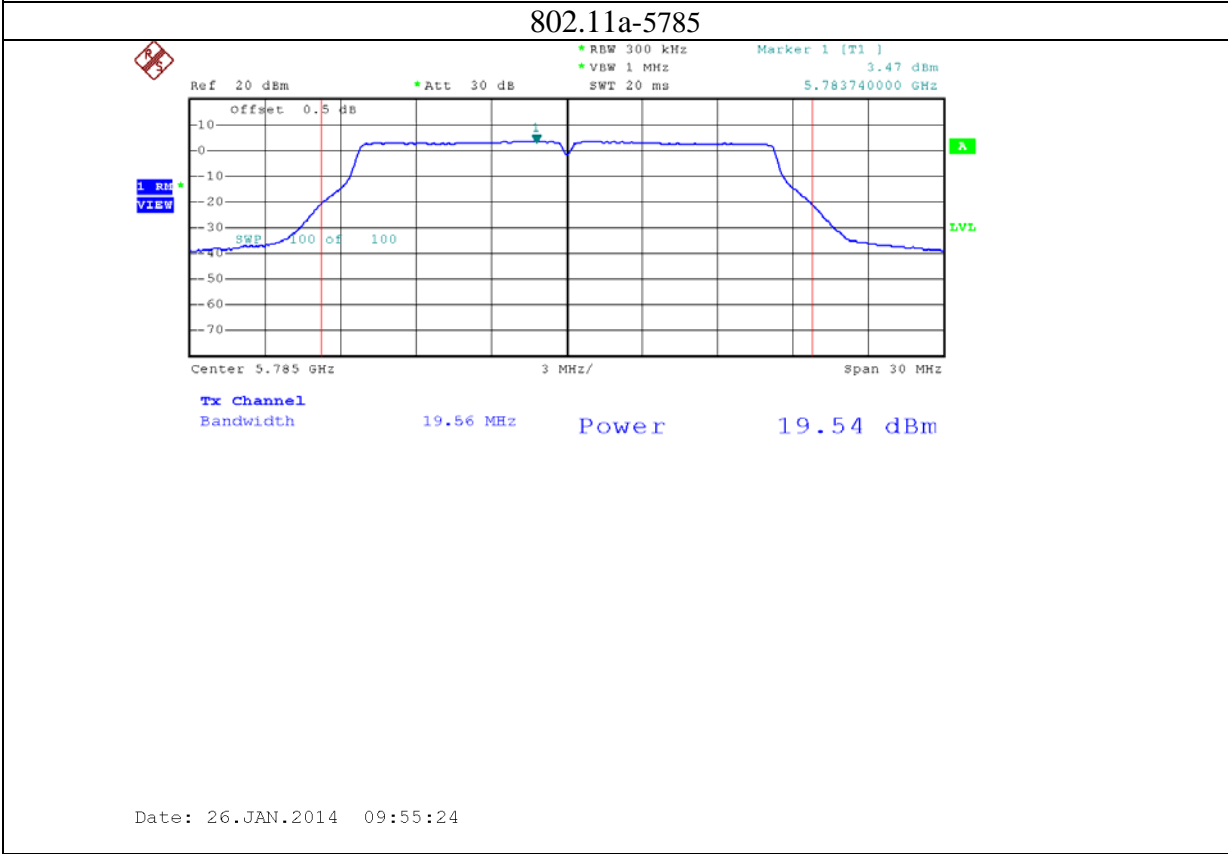

12: 2.4G band Port 2 (APEX0101 with 14dBi gain antenna for 2.4GHz band)

13: 5.8G band port 0 (APEX0101 with 14dBi gain antenna for 5.8G band)

802.11n20-5785

Date: 19.DEC.2013 15:24:31

802.11n20-5825

Date: 19.DEC.2013 15:26:05

14: 5.8G band port 1 (APEX0101 with 14dBi gain antenna for 5.8G band)

15: 5.8G band port 2 (APEX0101 with 14dBi gain antenna for 5.8G band)

16: 5.8G band port 0 (APEX0101 with 10dBi gain antenna for 5.8G band)

802.11a-5825

802.11n20-5745

Date: 26.JAN.2014 09:57:37

802.11n20-5785

Date: 26.JAN.2014 09:58:37

802.11n20-5825

17: 5.8G band port 1 (APEX0101 with 10dBi gain antenna for 5.8G band)

802.11n20-5785

Date: 26.JAN.2014 10:19:41

802.11n20-5825

18: 5.8G band port 2 (APEX0101 with 10dBi gain antenna for 5.8G band)

802.11a-5825

802.11n20-5745

Date: 26.JAN.2014 10:32:34

802.11n20-5785

Date: 26.JAN.2014 10:33:57