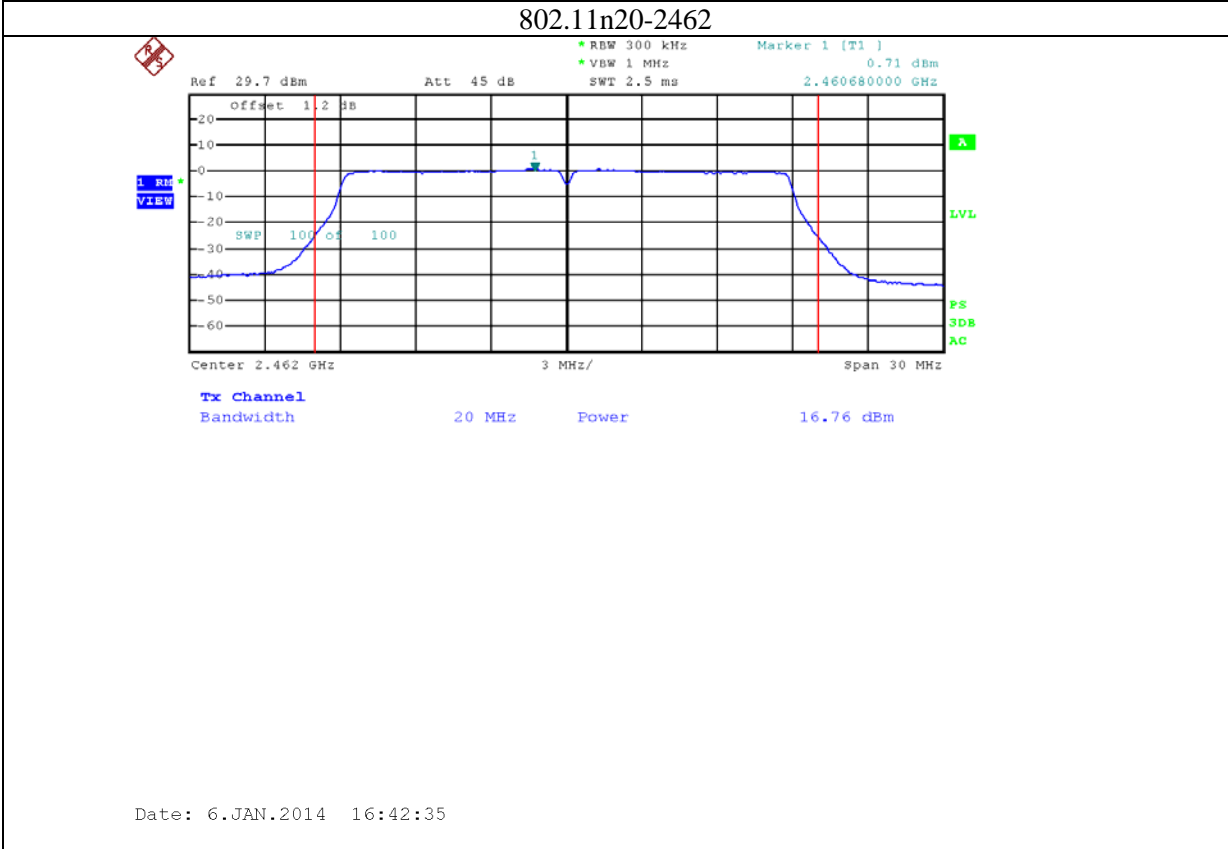

Annex B: Test plots 2 (Maximum Conducted Output power)

1: 2.4G band Port 0 (APEX0100 with 4dBi gain antenna for 2.4GHz band)

2: 2.4G band Port 1 (APEX0100 with 4dBi gain antenna for 2.4GHz band)

3: 2.4G band Port 2 (APEX0100 with 4dBi gain antenna for 2.4GHz band)

4: 5.8G band port 0 (APEX0100 with 5dBi gain antenna for 5.8G band)

802.11n20-5785

Date: 24.NOV.2013 09:52:55

802.11n20-5825

Date: 24.NOV.2013 09:56:56

5: 5.8G band port 1 (APEX0100 with 5dBi gain antenna for 5.8G band)