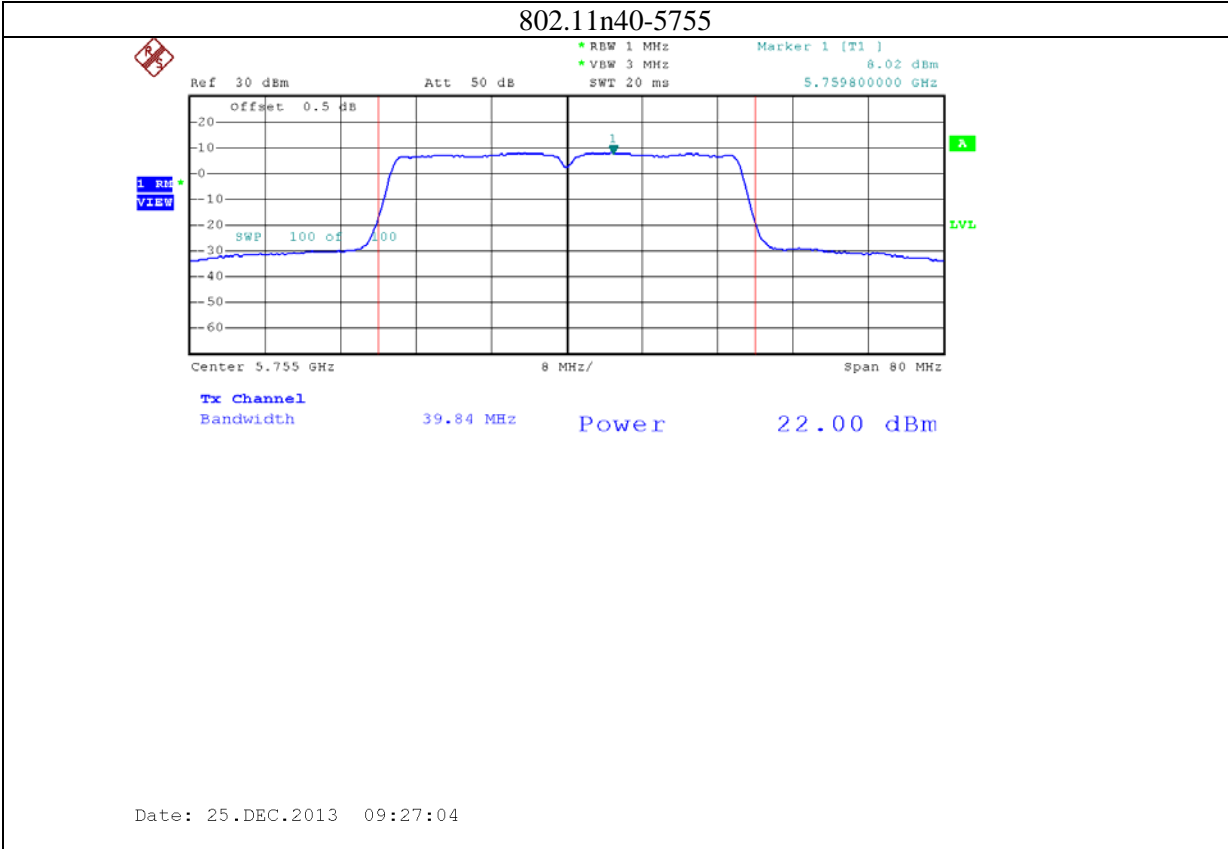

Annex B: Test plots 2 (Maximum Conducted Output power)

1: 2.4G band Port 0 (APEX0100 with 4dBi gain antenna for 2.4GHz band)

2: 2.4G band Port 1 (APEX0100 with 4dBi gain antenna for 2.4GHz band)

3: 2.4G band Port 2 (APEX0100 with 4dBi gain antenna for 2.4GHz band)

4: 5.8G band port 0 (APEX0100 with 5dBi gain antenna for 5.8G band)

802.11n20-5785

Date: 24.NOV.2013 09:52:55

802.11n20-5825

Date: 24.NOV.2013 09:56:56

5: 5.8G band port 1 (APEX0100 with 5dBi gain antenna for 5.8G band)

6: 5.8G band port 2 (APEX0100 with 5dBi gain antenna for 5.8G band)

7: 2.4G band Port 0 (APEX0101 with 5dBi gain antenna for 2.4GHz band)

8: 2.4G band Port 1 (APEX0101 with 5dBi gain antenna for 2.4GHz band)