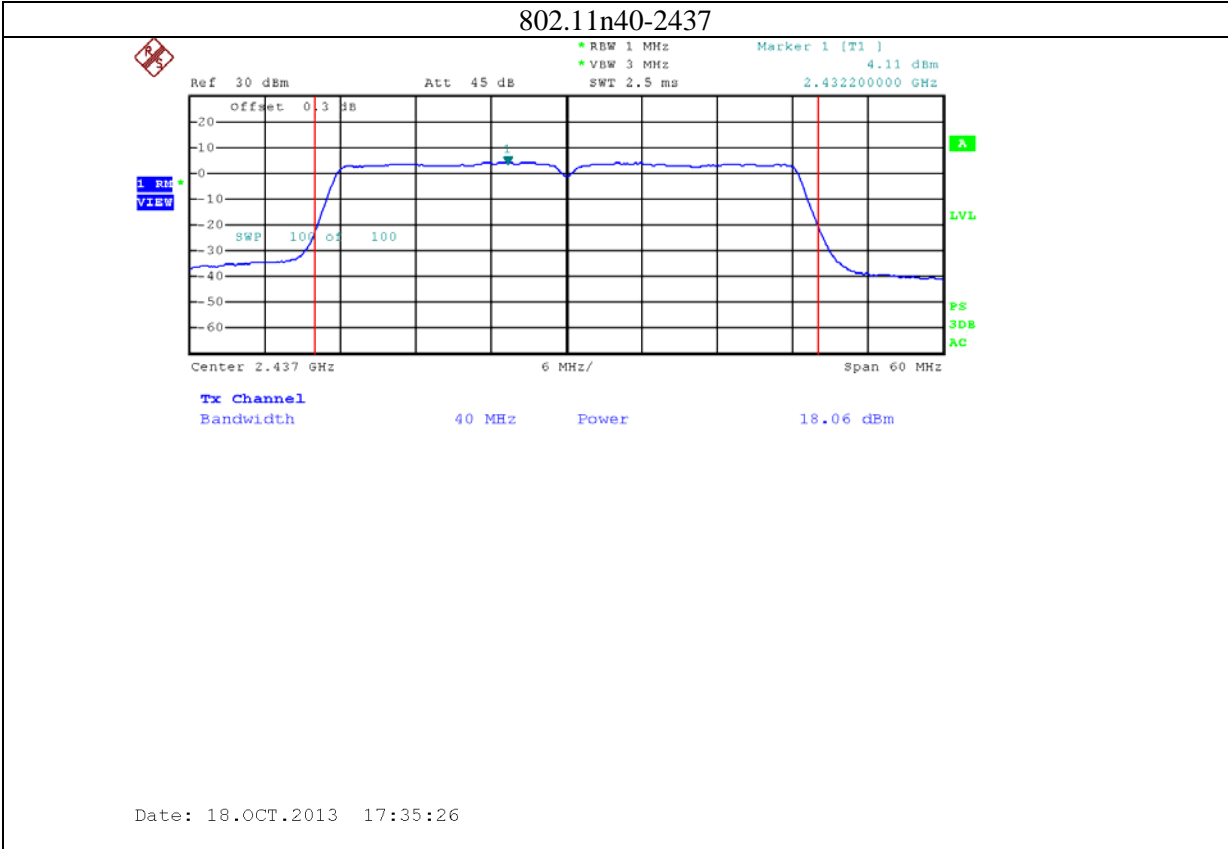

Annex B: Test plots 2 (Maximum Conducted Output power)

1: 2.4G band Port 0 (APEX0100 with 4dBi gain antenna for 2.4GHz band)

2: 2.4G band Port 1 (APEX0100 with 4dBi gain antenna for 2.4GHz band)

3: 2.4G band Port 2 (APEX0100 with 4dBi gain antenna for 2.4GHz band)

4: 5.8G band port 0 (APEX0100 with 5dBi gain antenna for 5.8G band)

802.11n20-5785

Date: 24.NOV.2013 09:52:55

802.11n20-5825

Date: 24.NOV.2013 09:56:56

5: 5.8G band port 1 (APEX0100 with 5dBi gain antenna for 5.8G band)

6: 5.8G band port 2 (APEX0100 with 5dBi gain antenna for 5.8G band)

7: 2.4G band Port 0 (APEX0101 with 5dBi gain antenna for 2.4GHz band)

8: 2.4G band Port 1 (APEX0101 with 5dBi gain antenna for 2.4GHz band)