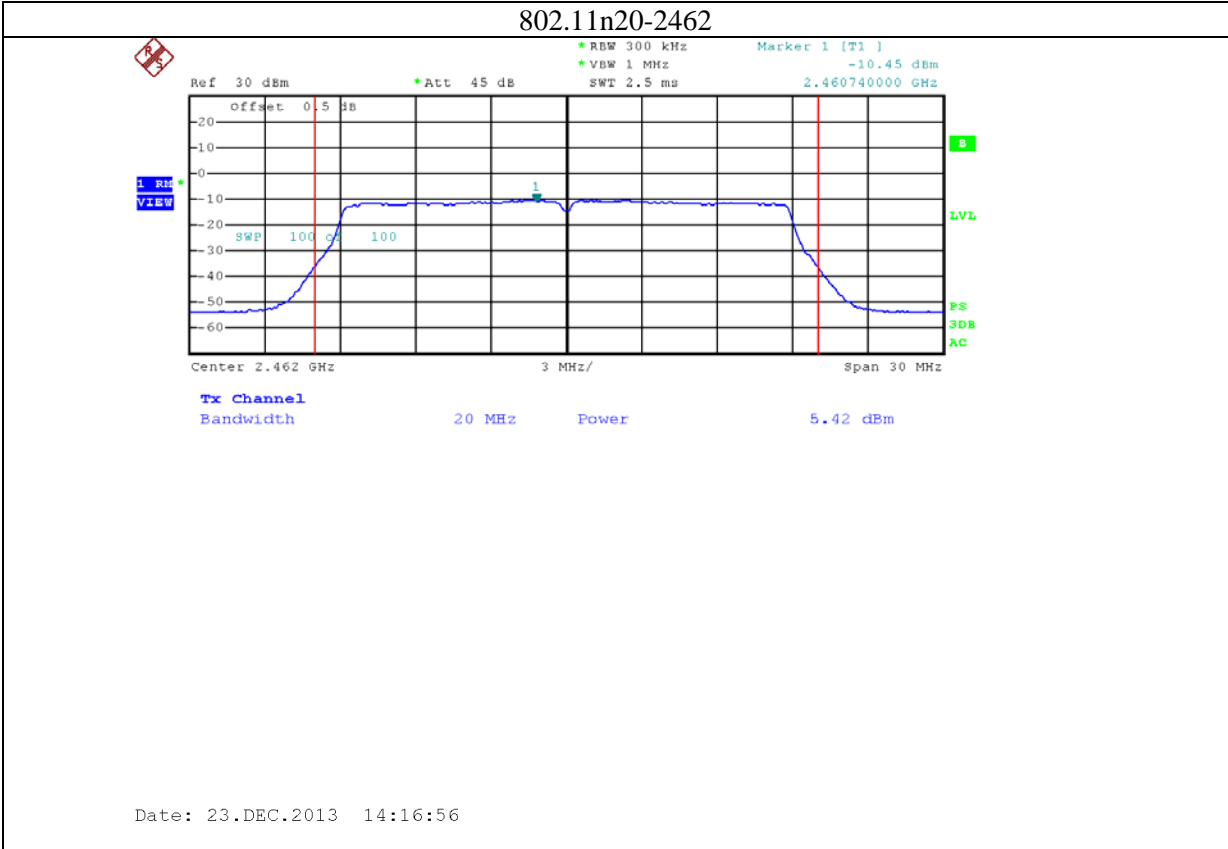

9: 2.4G band Port 2 (APEX0101 with 5dBi gain antenna for 2.4GHz band)

10: 2.4G band Port 0 (APEX0101 with 14dBi gain antenna for 2.4GHz band)

11: 2.4G band Port 1 (APEX0101 with 14dBi gain antenna for 2.4GHz band)

12: 2.4G band Port 2 (APEX0101 with 14dBi gain antenna for 2.4GHz band)

13: 5.8G band port 0 (APEX0101 with 14dBi gain antenna for 5.8G band)

802.11n20-5785

Date: 19.DEC.2013 15:24:31

802.11n20-5825

Date: 19.DEC.2013 15:26:05