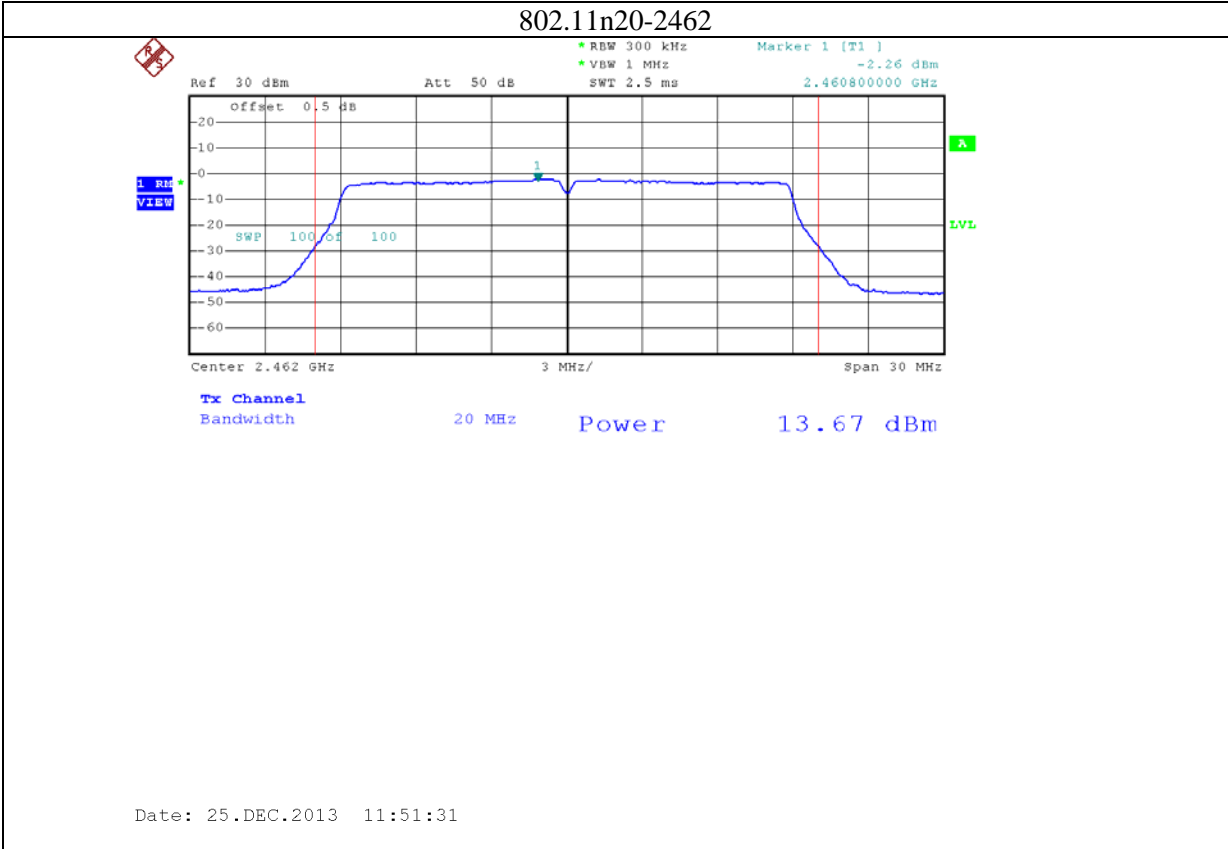

Annex B: Test plots 2 (Maximum Conducted Output power)

1: 2.4G band Port 0 (APEX0100 with 4dBi gain antenna for 2.4GHz band)

2: 2.4G band Port 1 (APEX0100 with 4dBi gain antenna for 2.4GHz band)

3: 2.4G band Port 2 (APEX0100 with 4dBi gain antenna for 2.4GHz band)

4: 5.8G band port 0 (APEX0100 with 5dBi gain antenna for 5.8G band)

802.11n20-5785

Date: 24.NOV.2013 09:52:55

802.11n20-5825

Date: 24.NOV.2013 09:56:56

5: 5.8G band port 1 (APEX0100 with 5dBi gain antenna for 5.8G band)

6: 5.8G band port 2 (APEX0100 with 5dBi gain antenna for 5.8G band)

7: 2.4G band Port 0 (APEX0101 with 5dBi gain antenna for 2.4GHz band)

8: 2.4G band Port 1 (APEX0101 with 5dBi gain antenna for 2.4GHz band)

9: 2.4G band Port 2 (APEX0101 with 5dBi gain antenna for 2.4GHz band)

10: 2.4G band Port 0 (APEX0101 with 14dBi gain antenna for 2.4GHz band)

11: 2.4G band Port 1 (APEX0101 with 14dBi gain antenna for 2.4GHz band)