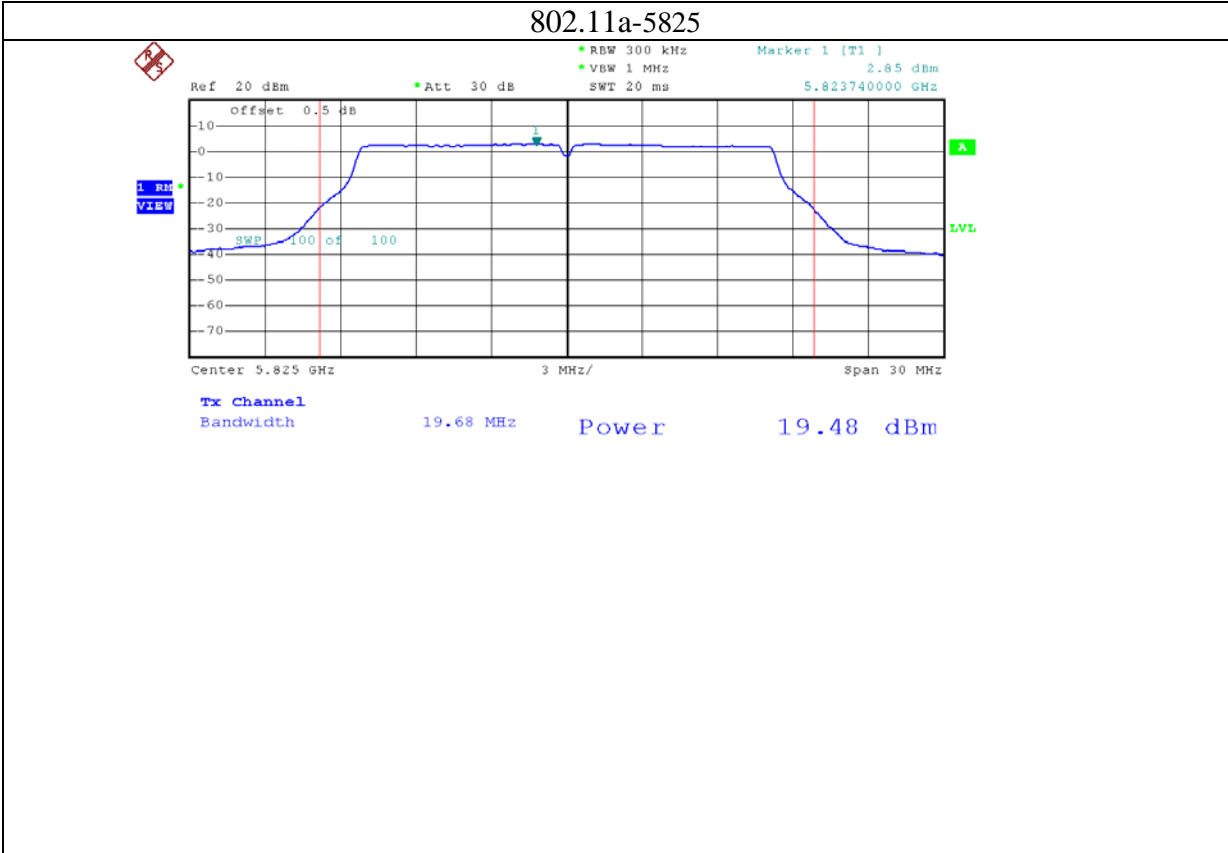

802.11a-5825

802.11n20-5745

Date: 26.JAN.2014 09:57:37

802.11n20-5785

Date: 26.JAN.2014 09:58:37

802.11n20-5825

17: 5.8G band port 1 (APEX0101 with 10dBi gain antenna for 5.8G band)

802.11n20-5785

Date: 26.JAN.2014 10:19:41

802.11n20-5825

18: 5.8G band port 2 (APEX0101 with 10dBi gain antenna for 5.8G band)

802.11a-5825

802.11n20-5745

Date: 26.JAN.2014 10:32:34

802.11n20-5785

Date: 26.JAN.2014 10:33:57