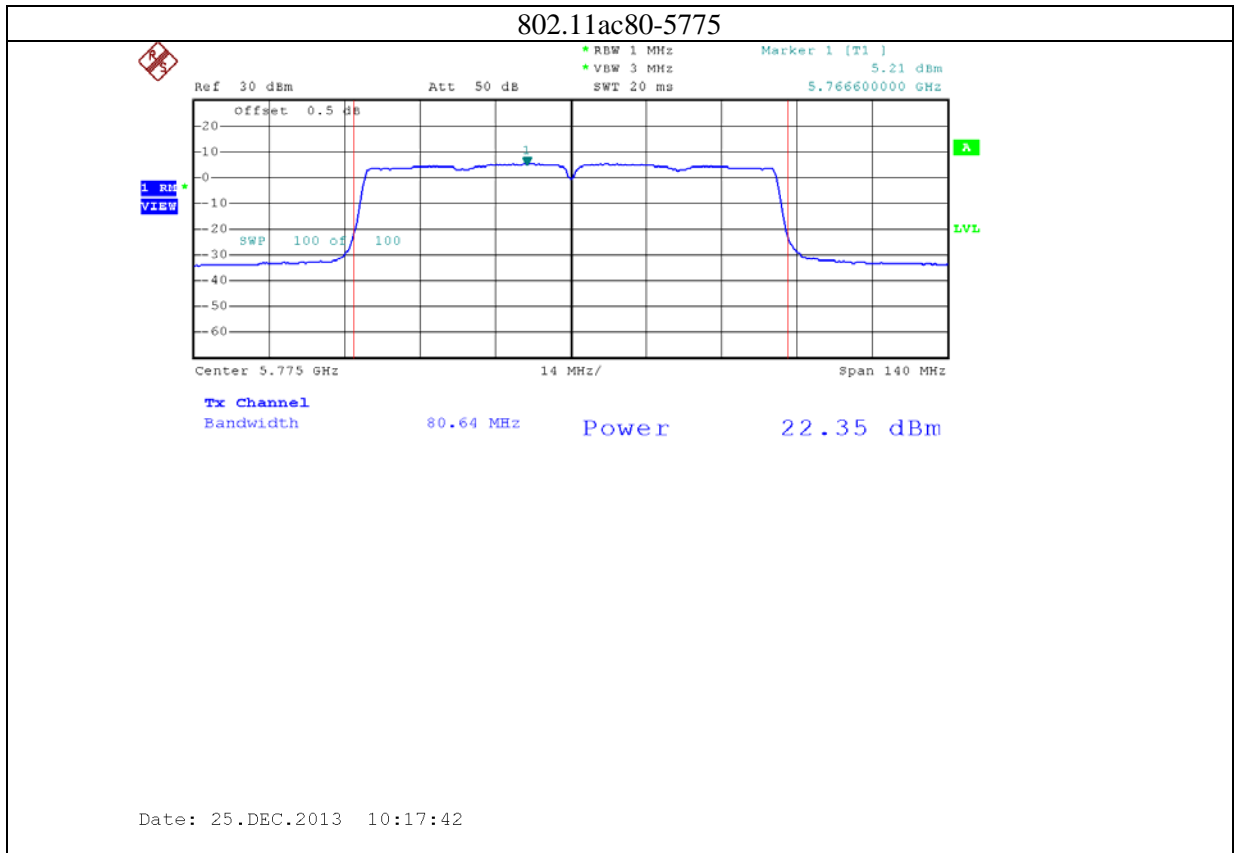

Annex B: Test plots 2 (Maximum Conducted Output power)

1: 2.4G band Port 0 (APEX0100 with 4dBi gain antenna for 2.4GHz band)

2: 2.4G band Port 1 (APEX0100 with 4dBi gain antenna for 2.4GHz band)

3: 2.4G band Port 2 (APEX0100 with 4dBi gain antenna for 2.4GHz band)

4: 5.8G band port 0 (APEX0100 with 5dBi gain antenna for 5.8G band)

802.11n20-5785

Date: 24.NOV.2013 09:52:55

802.11n20-5825

Date: 24.NOV.2013 09:56:56

5: 5.8G band port 1 (APEX0100 with 5dBi gain antenna for 5.8G band)

6: 5.8G band port 2 (APEX0100 with 5dBi gain antenna for 5.8G band)

7: 2.4G band Port 0 (APEX0101 with 5dBi gain antenna for 2.4GHz band)

8: 2.4G band Port 1 (APEX0101 with 5dBi gain antenna for 2.4GHz band)