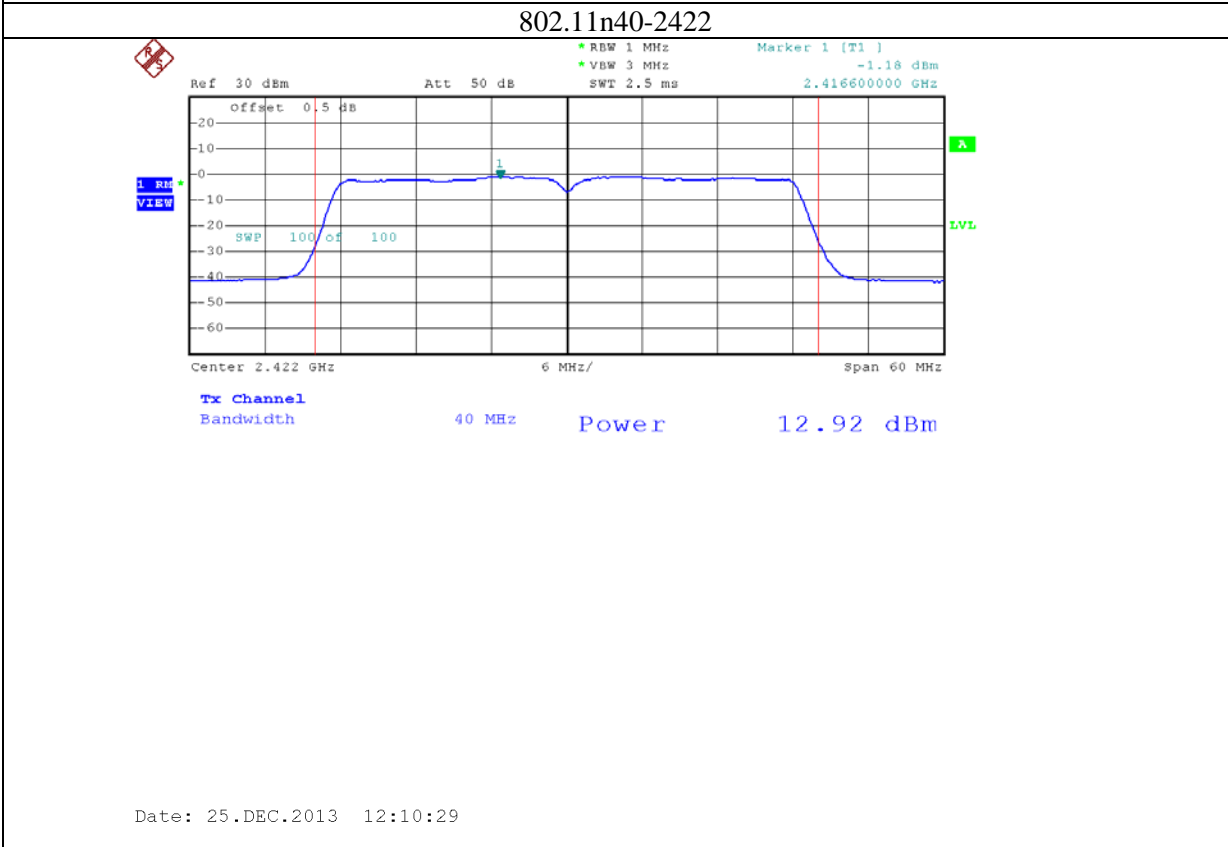

4: 5.8G band port 0 (APEX0100 with 5dBi gain antenna for 5.8G band)

802.11n20-5785

Date: 24.NOV.2013 09:52:55

802.11n20-5825

Date: 24.NOV.2013 09:56:56

5: 5.8G band port 1 (APEX0100 with 5dBi gain antenna for 5.8G band)

6: 5.8G band port 2 (APEX0100 with 5dBi gain antenna for 5.8G band)

7: 2.4G band Port 0 (APEX0101 with 5dBi gain antenna for 2.4GHz band)

8: 2.4G band Port 1 (APEX0101 with 5dBi gain antenna for 2.4GHz band)

9: 2.4G band Port 2 (APEX0101 with 5dBi gain antenna for 2.4GHz band)

10: 2.4G band Port 0 (APEX0101 with 14dBi gain antenna for 2.4GHz band)

11: 2.4G band Port 1 (APEX0101 with 14dBi gain antenna for 2.4GHz band)