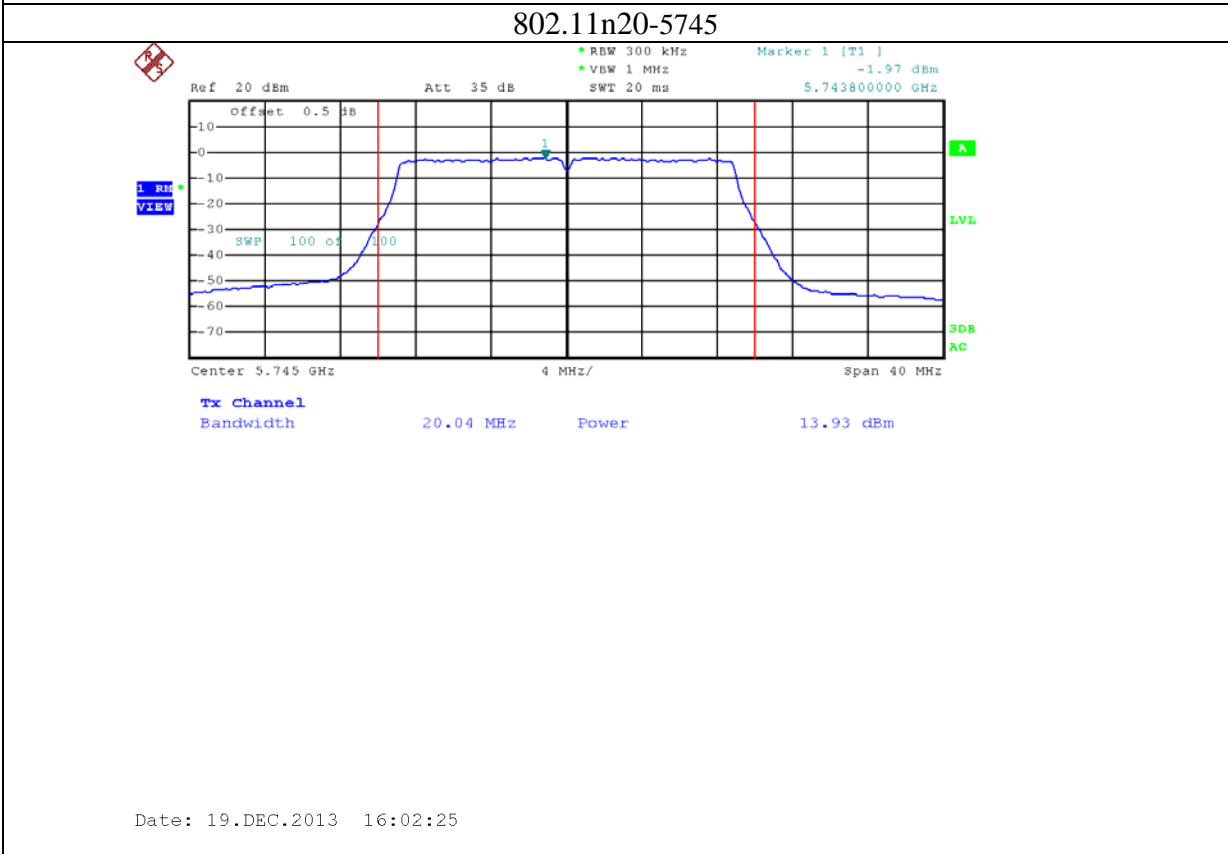

12: 2.4G band Port 2 (APEX0101 with 14dBi gain antenna for 2.4GHz band)

13: 5.8G band port 0 (APEX0101 with 14dBi gain antenna for 5.8G band)

802.11n20-5785

Date: 19.DEC.2013 15:24:31

802.11n20-5825

Date: 19.DEC.2013 15:26:05

14: 5.8G band port 1 (APEX0101 with 14dBi gain antenna for 5.8G band)

15: 5.8G band port 2 (APEX0101 with 14dBi gain antenna for 5.8G band)

16: 5.8G band port 0 (APEX0101 with 10dBi gain antenna for 5.8G band)

802.11a-5825

802.11n20-5745

Date: 26.JAN.2014 09:57:37

802.11n20-5785

Date: 26.JAN.2014 09:58:37

802.11n20-5825

17: 5.8G band port 1 (APEX0101 with 10dBi gain antenna for 5.8G band)

802.11n20-5785

Date: 26.JAN.2014 10:19:41

802.11n20-5825

18: 5.8G band port 2 (APEX0101 with 10dBi gain antenna for 5.8G band)

802.11a-5825

802.11n20-5745

Date: 26.JAN.2014 10:32:34

802.11n20-5785

Date: 26.JAN.2014 10:33:57