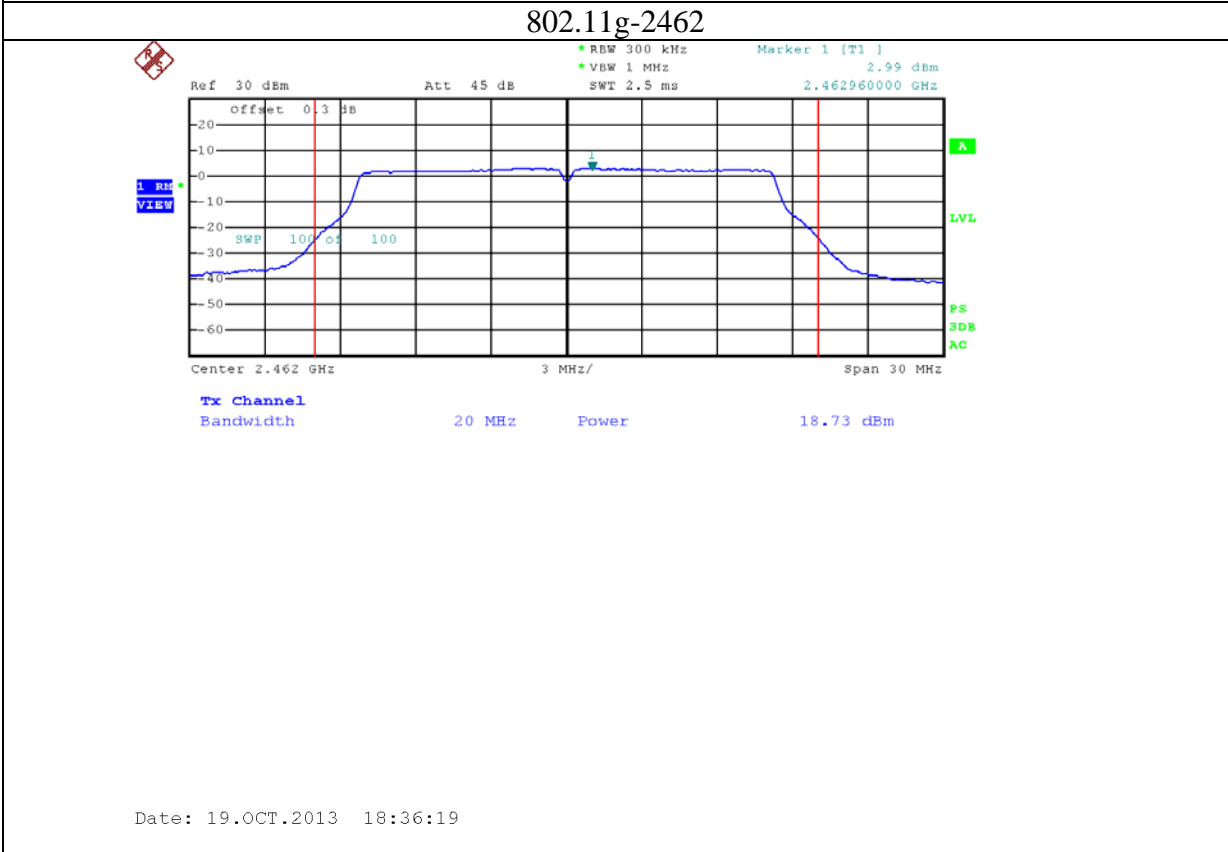

Annex B: Test plots 2 (Maximum Conducted Output power)

1: 2.4G band Port 0 (APEX0100 with 4dBi gain antenna for 2.4GHz band)

2: 2.4G band Port 1 (APEX0100 with 4dBi gain antenna for 2.4GHz band)

3: 2.4G band Port 2 (APEX0100 with 4dBi gain antenna for 2.4GHz band)

4: 5.8G band port 0 (APEX0100 with 5dBi gain antenna for 5.8G band)

802.11n20-5785

Date: 24.NOV.2013 09:52:55

802.11n20-5825

Date: 24.NOV.2013 09:56:56

5: 5.8G band port 1 (APEX0100 with 5dBi gain antenna for 5.8G band)