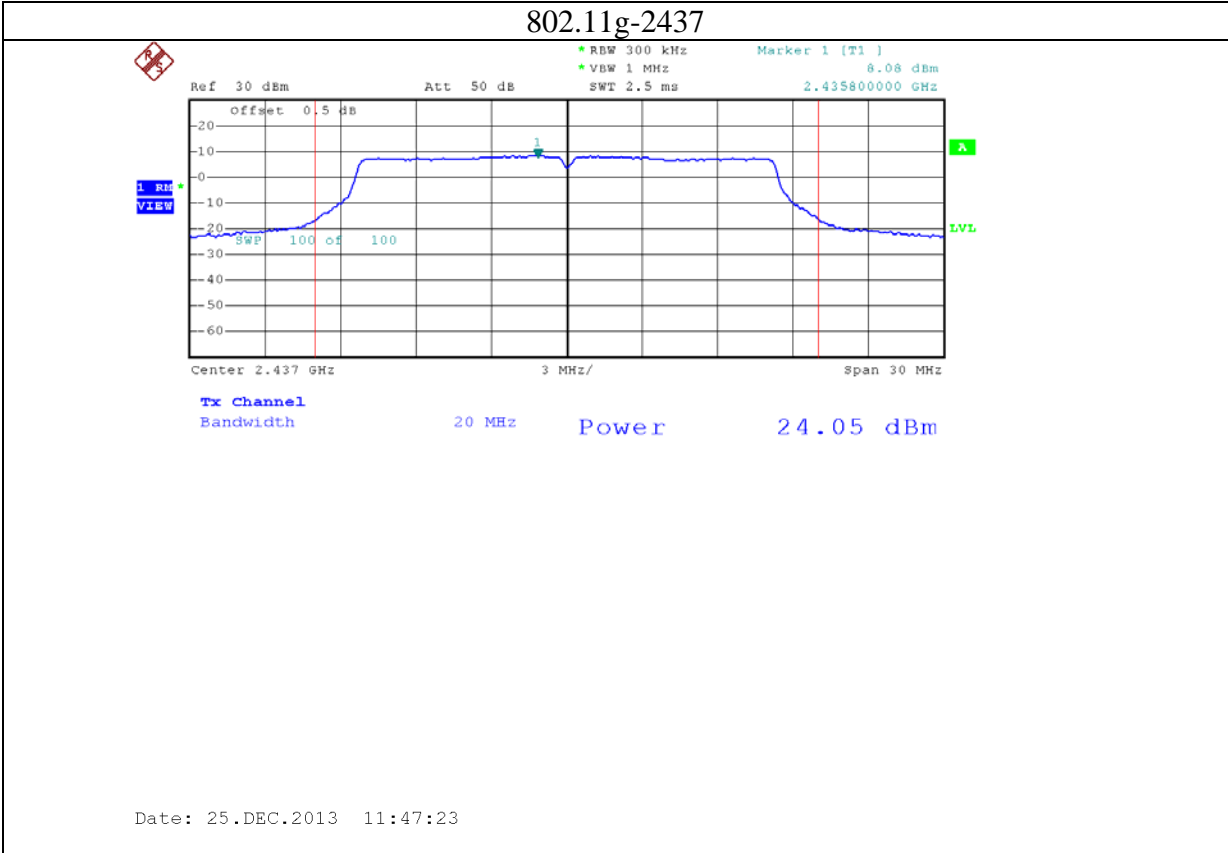

Annex B: Test plots 2 (Maximum Conducted Output power)

1: 2.4G band Port 0 (APEX0100 with 4dBi gain antenna for 2.4GHz band)

2: 2.4G band Port 1 (APEX0100 with 4dBi gain antenna for 2.4GHz band)

3: 2.4G band Port 2 (APEX0100 with 4dBi gain antenna for 2.4GHz band)

4: 5.8G band port 0 (APEX0100 with 5dBi gain antenna for 5.8G band)

802.11n20-5785

Date: 24.NOV.2013 09:52:55

802.11n20-5825

Date: 24.NOV.2013 09:56:56

5: 5.8G band port 1 (APEX0100 with 5dBi gain antenna for 5.8G band)

6: 5.8G band port 2 (APEX0100 with 5dBi gain antenna for 5.8G band)

7: 2.4G band Port 0 (APEX0101 with 5dBi gain antenna for 2.4GHz band)

8: 2.4G band Port 1 (APEX0101 with 5dBi gain antenna for 2.4GHz band)

9: 2.4G band Port 2 (APEX0101 with 5dBi gain antenna for 2.4GHz band)

10: 2.4G band Port 0 (APEX0101 with 14dBi gain antenna for 2.4GHz band)

11: 2.4G band Port 1 (APEX0101 with 14dBi gain antenna for 2.4GHz band)