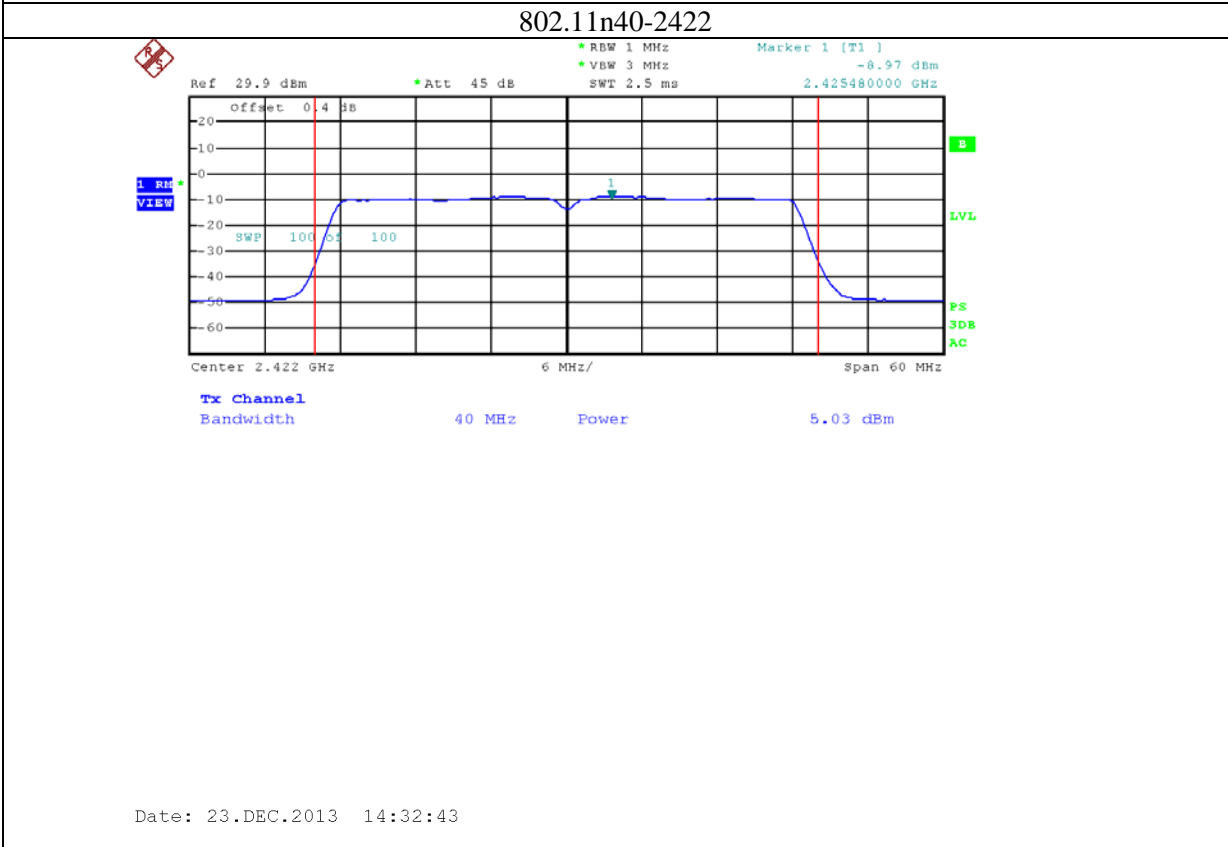

9: 2.4G band Port 2 (APEX0101 with 5dBi gain antenna for 2.4GHz band)

10: 2.4G band Port 0 (APEX0101 with 14dBi gain antenna for 2.4GHz band)

11: 2.4G band Port 1 (APEX0101 with 14dBi gain antenna for 2.4GHz band)

12: 2.4G band Port 2 (APEX0101 with 14dBi gain antenna for 2.4GHz band)

13: 5.8G band port 0 (APEX0101 with 14dBi gain antenna for 5.8G band)

802.11n20-5785

Date: 19.DEC.2013 15:24:31

802.11n20-5825

Date: 19.DEC.2013 15:26:05