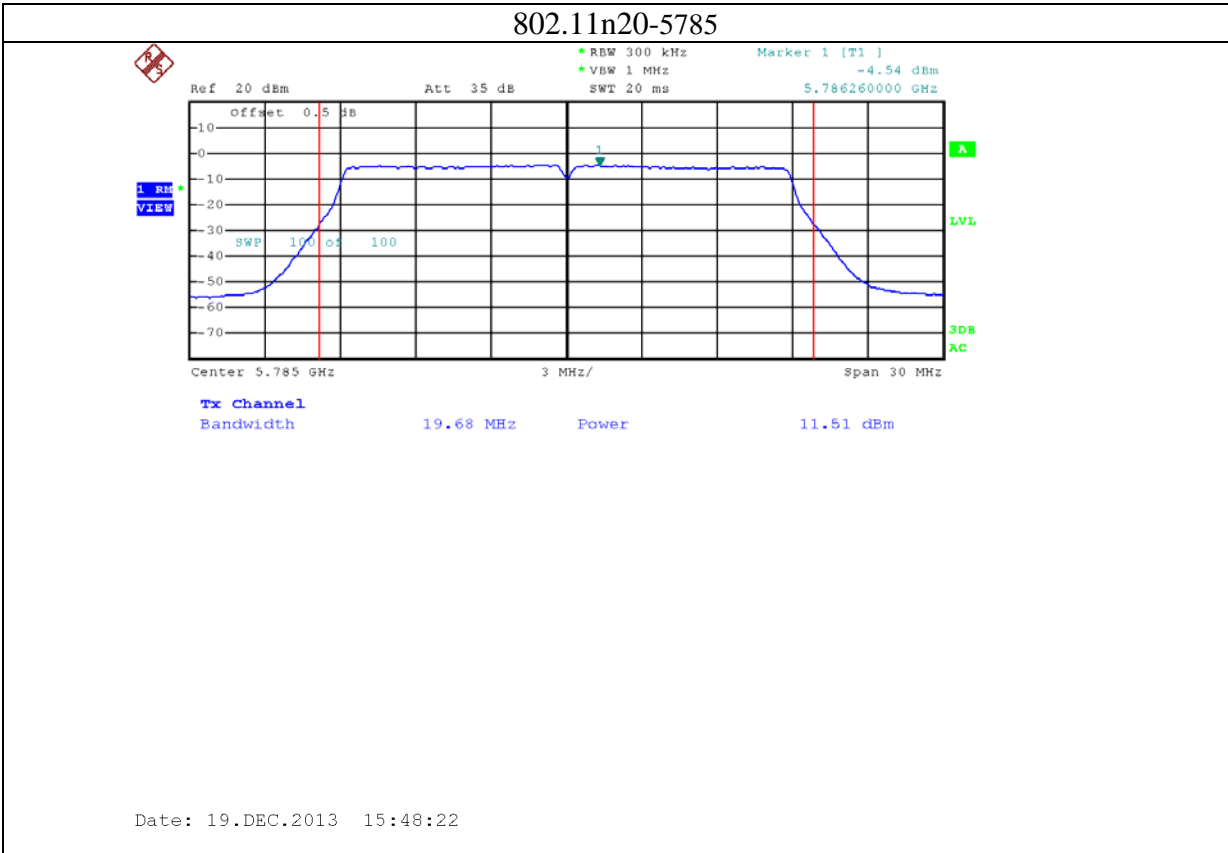

12: 2.4G band Port 2 (APEX0101 with 14dBi gain antenna for 2.4GHz band)

13: 5.8G band port 0 (APEX0101 with 14dBi gain antenna for 5.8G band)

802.11n20-5785

Date: 19.DEC.2013 15:24:31

802.11n20-5825

Date: 19.DEC.2013 15:26:05

14: 5.8G band port 1 (APEX0101 with 14dBi gain antenna for 5.8G band)

15: 5.8G band port 2 (APEX0101 with 14dBi gain antenna for 5.8G band)

16: 5.8G band port 0 (APEX0101 with 10dBi gain antenna for 5.8G band)

802.11a-5825

802.11n20-5745

Date: 26.JAN.2014 09:57:37

802.11n20-5785

Date: 26.JAN.2014 09:58:37

802.11n20-5825

17: 5.8G band port 1 (APEX0101 with 10dBi gain antenna for 5.8G band)

802.11n20-5785