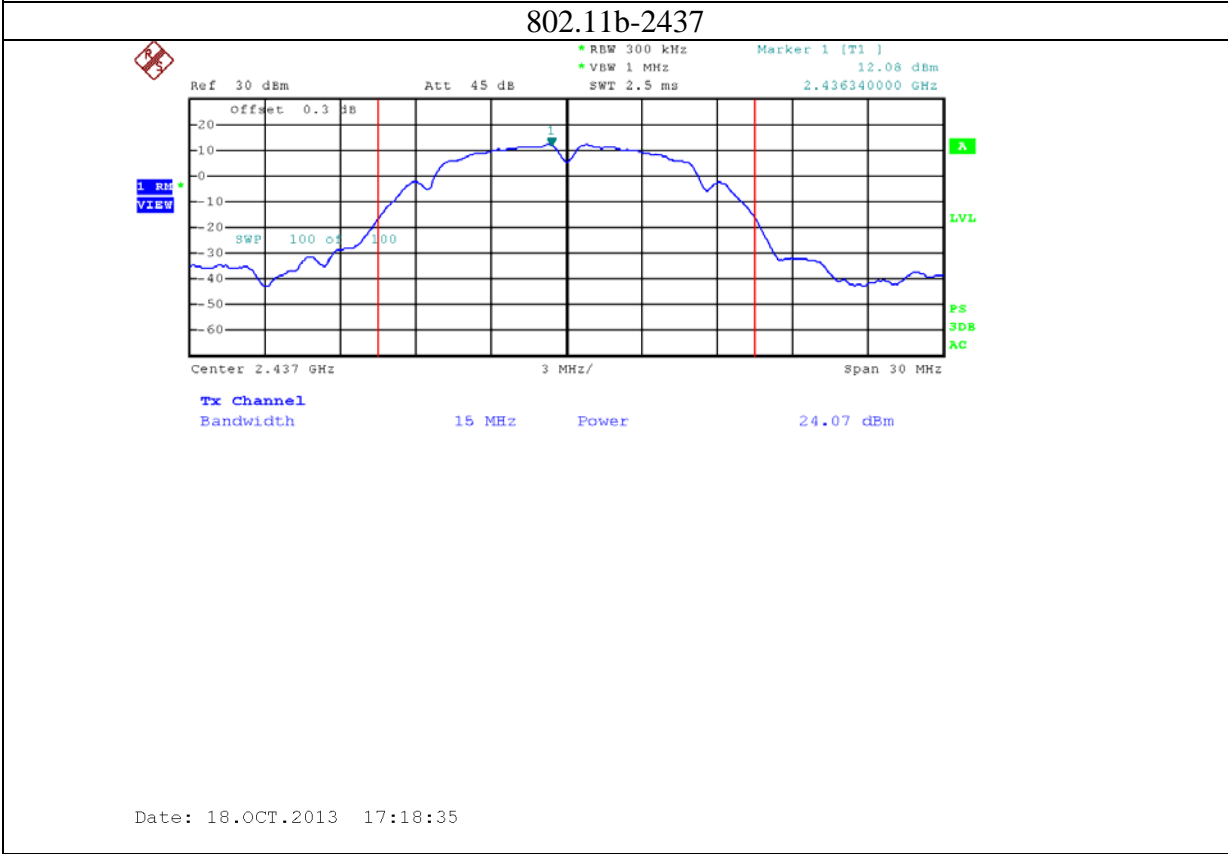

Annex B: Test plots 2 (Maximum Conducted Output power)

1: 2.4G band Port 0 (APEX0100 with 4dBi gain antenna for 2.4GHz band)

2: 2.4G band Port 1 (APEX0100 with 4dBi gain antenna for 2.4GHz band)

3: 2.4G band Port 2 (APEX0100 with 4dBi gain antenna for 2.4GHz band)

4: 5.8G band port 0 (APEX0100 with 5dBi gain antenna for 5.8G band)

802.11n20-5785

Date: 24.NOV.2013 09:52:55

802.11n20-5825

Date: 24.NOV.2013 09:56:56

5: 5.8G band port 1 (APEX0100 with 5dBi gain antenna for 5.8G band)

6: 5.8G band port 2 (APEX0100 with 5dBi gain antenna for 5.8G band)

7: 2.4G band Port 0 (APEX0101 with 5dBi gain antenna for 2.4GHz band)

8: 2.4G band Port 1 (APEX0101 with 5dBi gain antenna for 2.4GHz band)