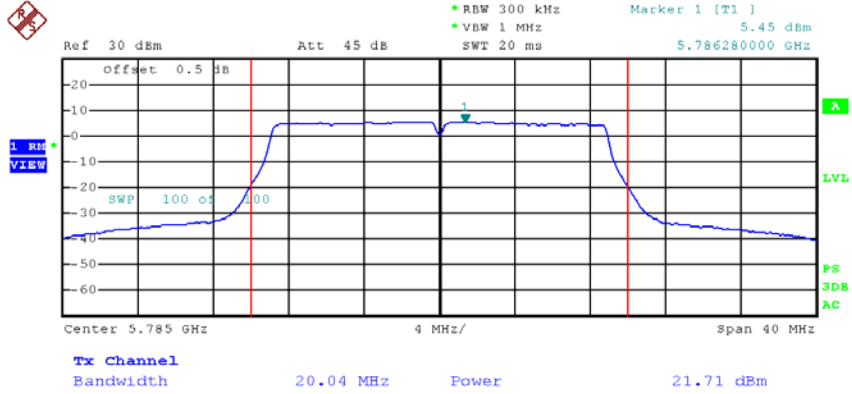

Annex B: Test plots 2 (Maximum Conducted Output power)

1: 2.4G band Port 0 (APEX0100 with 4dBi gain antenna for 2.4GHz band)

2: 2.4G band Port 1 (APEX0100 with 4dBi gain antenna for 2.4GHz band)

3: 2.4G band Port 2 (APEX0100 with 4dBi gain antenna for 2.4GHz band)

4: 5.8G band port 0 (APEX0100 with 5dBi gain antenna for 5.8G band)

802.11n20-5785

Date: 24.NOV.2013 09:52:55

802.11n20-5825

Date: 24.NOV.2013 09:56:56

5: 5.8G band port 1 (APEX0100 with 5dBi gain antenna for 5.8G band)

6: 5.8G band port 2 (APEX0100 with 5dBi gain antenna for 5.8G band)

7: 2.4G band Port 0 (APEX0101 with 5dBi gain antenna for 2.4GHz band)

8: 2.4G band Port 1 (APEX0101 with 5dBi gain antenna for 2.4GHz band)