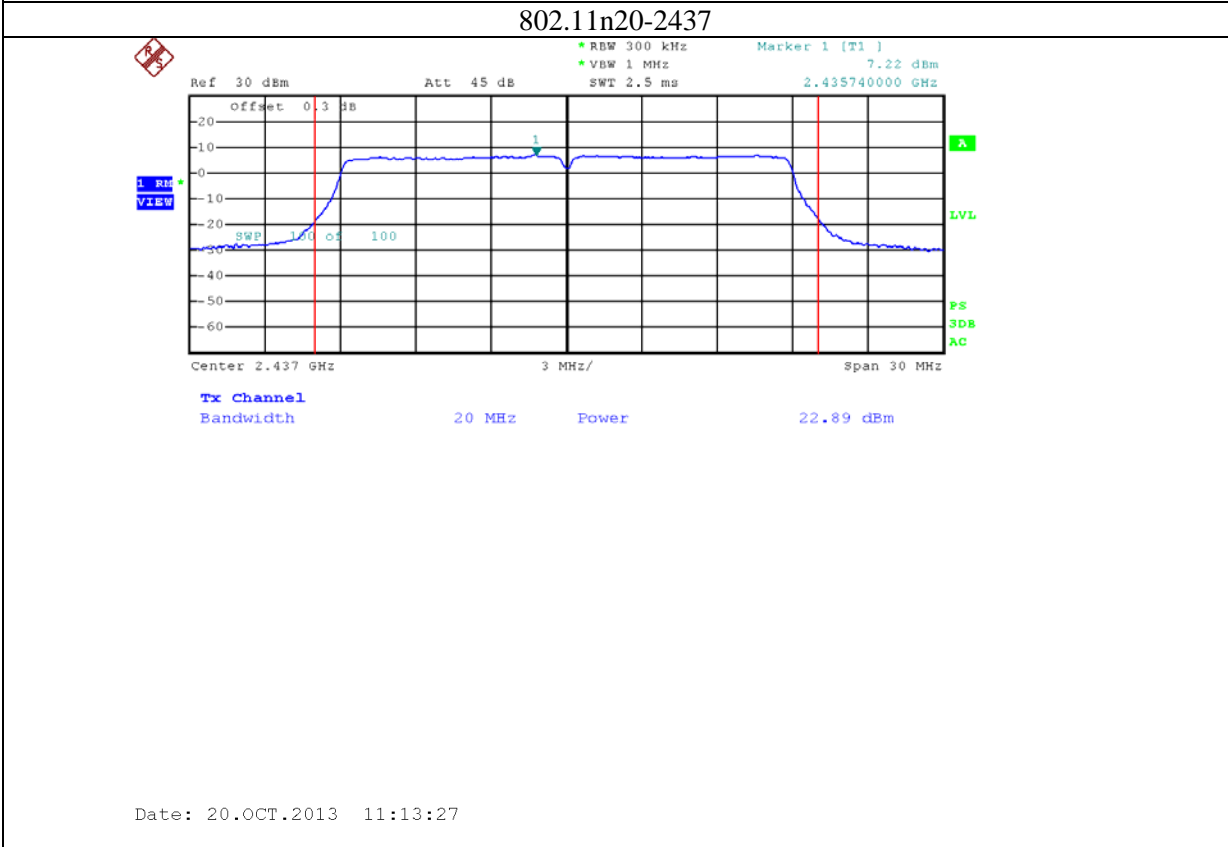

Annex B: Test plots 2 (Maximum Conducted Output power)

1: 2.4G band Port 0 (APEX0100 with 4dBi gain antenna for 2.4GHz band)

2: 2.4G band Port 1 (APEX0100 with 4dBi gain antenna for 2.4GHz band)

3: 2.4G band Port 2 (APEX0100 with 4dBi gain antenna for 2.4GHz band)

4: 5.8G band port 0 (APEX0100 with 5dBi gain antenna for 5.8G band)

802.11n20-5785

Date: 24.NOV.2013 09:52:55

802.11n20-5825

Date: 24.NOV.2013 09:56:56

5: 5.8G band port 1 (APEX0100 with 5dBi gain antenna for 5.8G band)