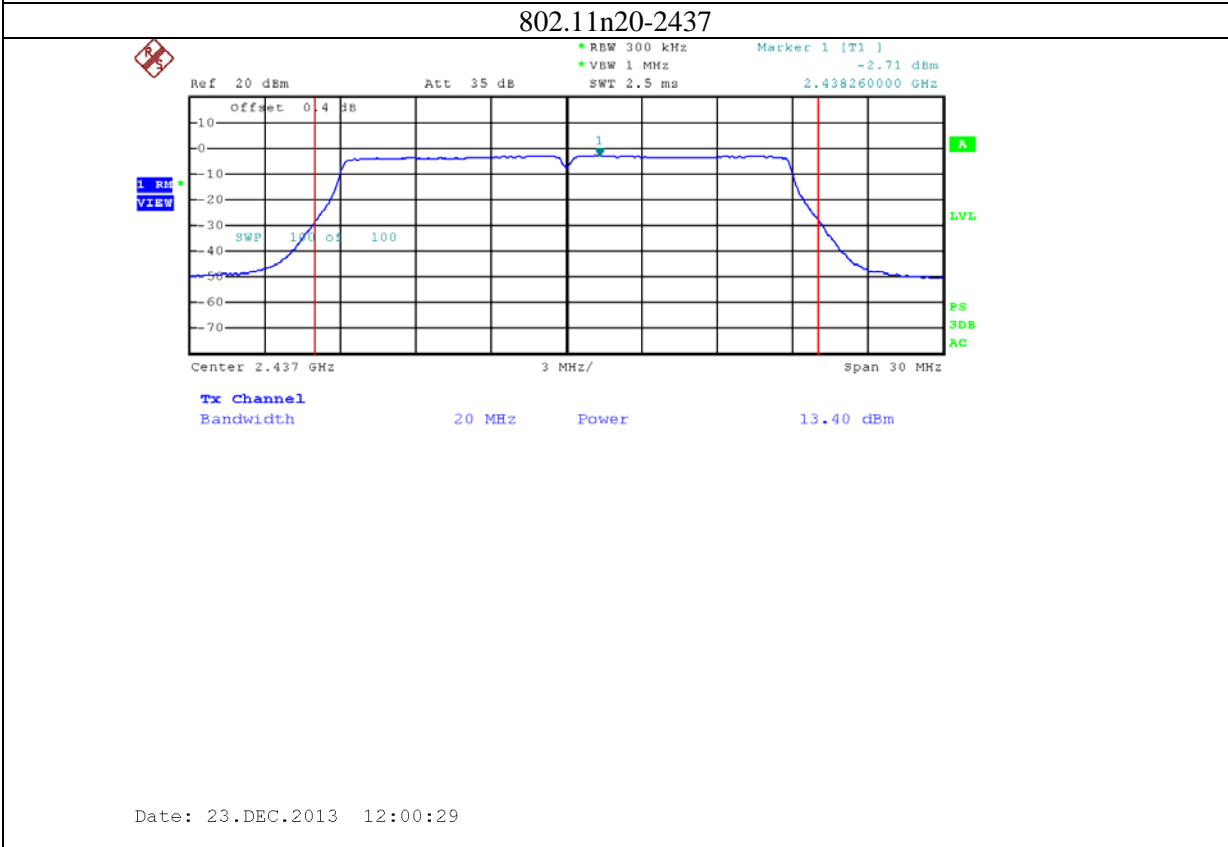

9: 2.4G band Port 2 (APEX0101 with 5dBi gain antenna for 2.4GHz band)

10: 2.4G band Port 0 (APEX0101 with 14dBi gain antenna for 2.4GHz band)

11: 2.4G band Port 1 (APEX0101 with 14dBi gain antenna for 2.4GHz band)

12: 2.4G band Port 2 (APEX0101 with 14dBi gain antenna for 2.4GHz band)

13: 5.8G band port 0 (APEX0101 with 14dBi gain antenna for 5.8G band)

802.11n20-5785

Date: 19.DEC.2013 15:24:31

802.11n20-5825

Date: 19.DEC.2013 15:26:05