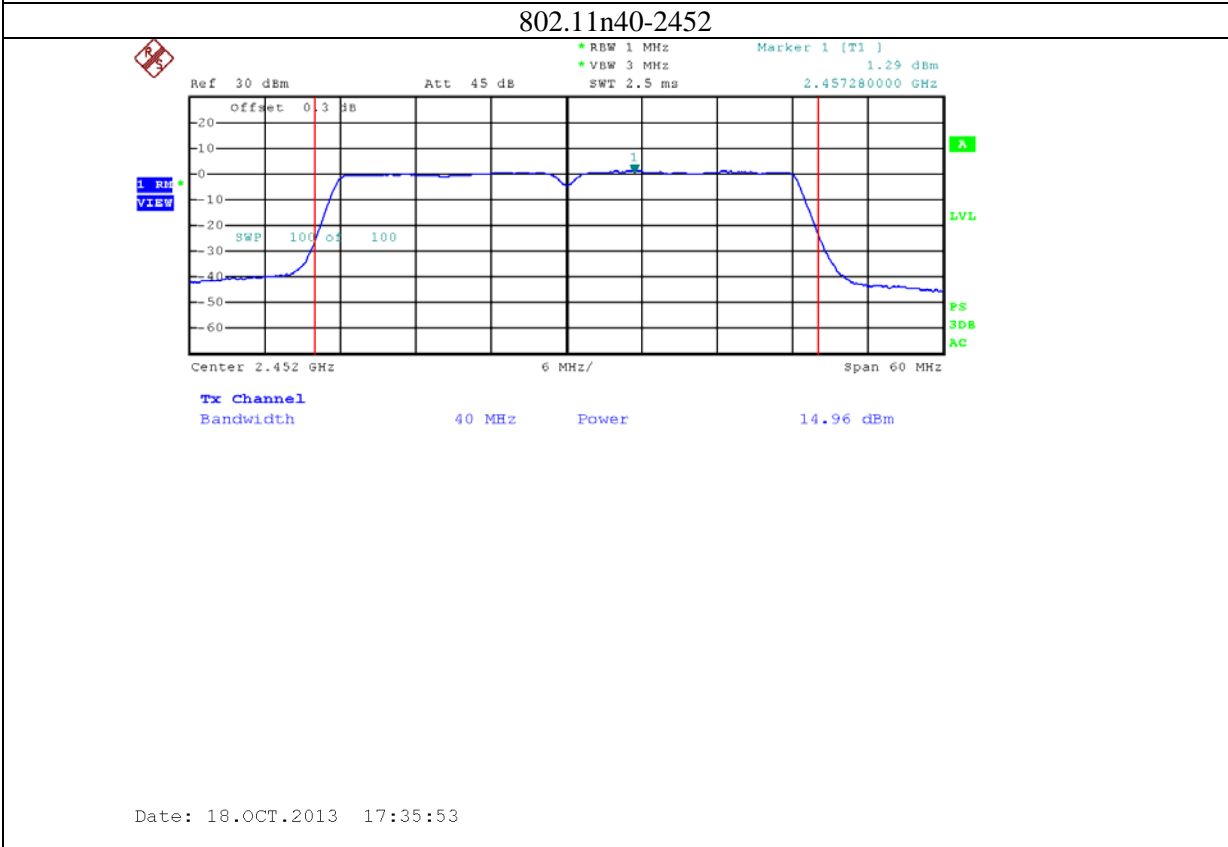

Annex B: Test plots 2 (Maximum Conducted Output power)

1: 2.4G band Port 0 (APEX0100 with 4dBi gain antenna for 2.4GHz band)

2: 2.4G band Port 1 (APEX0100 with 4dBi gain antenna for 2.4GHz band)

3: 2.4G band Port 2 (APEX0100 with 4dBi gain antenna for 2.4GHz band)

4: 5.8G band port 0 (APEX0100 with 5dBi gain antenna for 5.8G band)

802.11n20-5785

Date: 24.NOV.2013 09:52:55

802.11n20-5825

Date: 24.NOV.2013 09:56:56

5: 5.8G band port 1 (APEX0100 with 5dBi gain antenna for 5.8G band)

6: 5.8G band port 2 (APEX0100 with 5dBi gain antenna for 5.8G band)

7: 2.4G band Port 0 (APEX0101 with 5dBi gain antenna for 2.4GHz band)

8: 2.4G band Port 1 (APEX0101 with 5dBi gain antenna for 2.4GHz band)