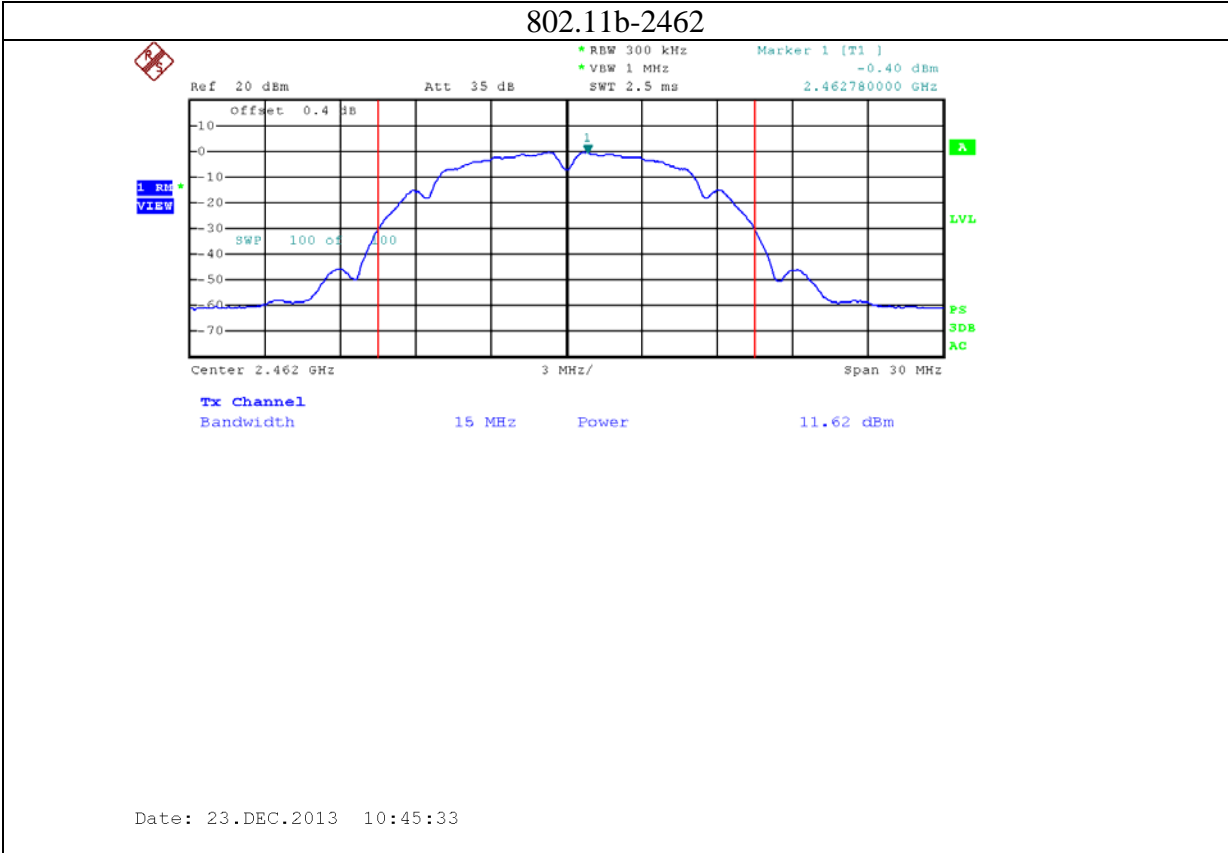

9: 2.4G band Port 2 (APEX0101 with 5dBi gain antenna for 2.4GHz band)

10: 2.4G band Port 0 (APEX0101 with 14dBi gain antenna for 2.4GHz band)

11: 2.4G band Port 1 (APEX0101 with 14dBi gain antenna for 2.4GHz band)

12: 2.4G band Port 2 (APEX0101 with 14dBi gain antenna for 2.4GHz band)

13: 5.8G band port 0 (APEX0101 with 14dBi gain antenna for 5.8G band)

802.11n20-5785

Date: 19.DEC.2013 15:24:31

802.11n20-5825

Date: 19.DEC.2013 15:26:05