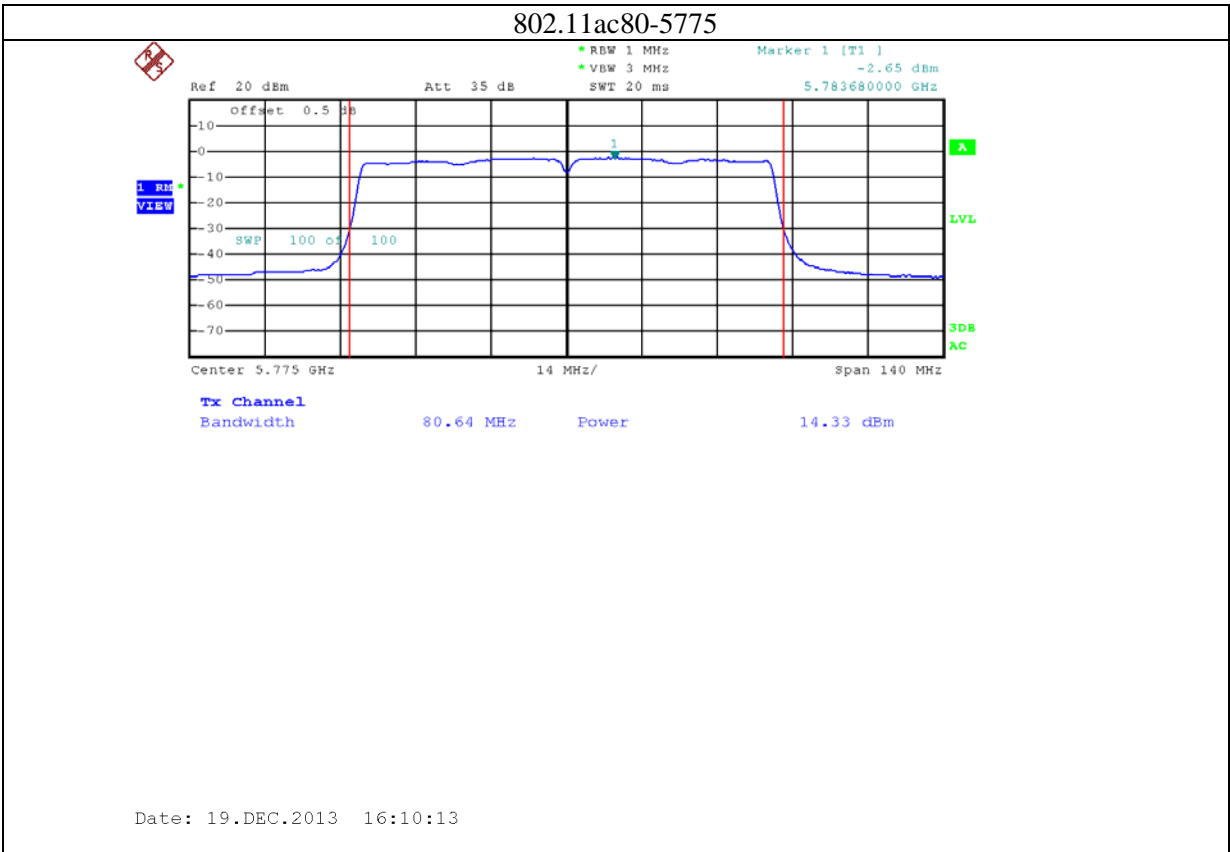

12: 2.4G band Port 2 (APEX0101 with 14dBi gain antenna for 2.4GHz band)

13: 5.8G band port 0 (APEX0101 with 14dBi gain antenna for 5.8G band)

802.11n20-5785

Date: 19.DEC.2013 15:24:31

802.11n20-5825

Date: 19.DEC.2013 15:26:05

14: 5.8G band port 1 (APEX0101 with 14dBi gain antenna for 5.8G band)

15: 5.8G band port 2 (APEX0101 with 14dBi gain antenna for 5.8G band)

16: 5.8G band port 0 (APEX0101 with 10dBi gain antenna for 5.8G band)

802.11a-5825

802.11n20-5745

Date: 26.JAN.2014 09:57:37

802.11n20-5785

Date: 26.JAN.2014 09:58:37

802.11n20-5825

17: 5.8G band port 1 (APEX0101 with 10dBi gain antenna for 5.8G band)

802.11n20-5785

Date: 26.JAN.2014 10:19:41

802.11n20-5825

18: 5.8G band port 2 (APEX0101 with 10dBi gain antenna for 5.8G band)

802.11a-5825

802.11n20-5745

Date: 26.JAN.2014 10:32:34

802.11n20-5785

Date: 26.JAN.2014 10:33:57