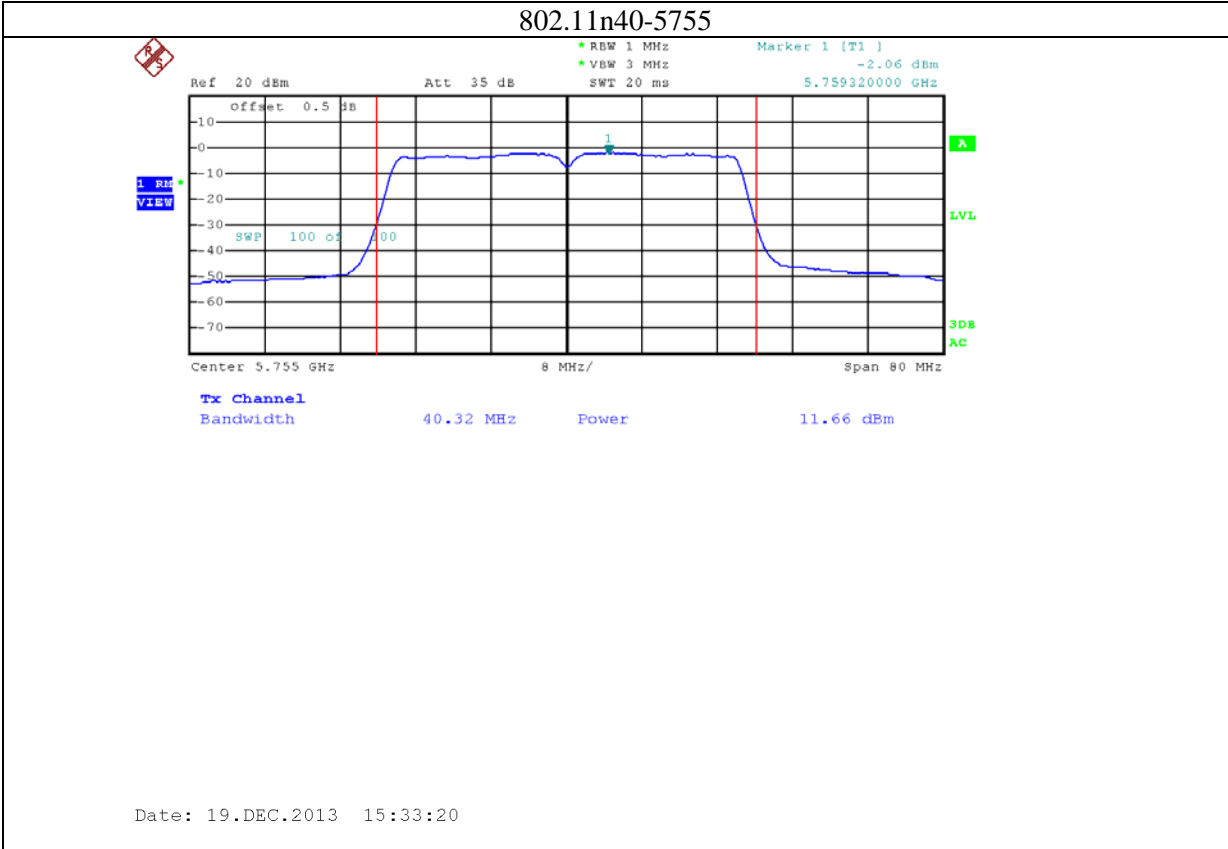

12: 2.4G band Port 2 (APEX0101 with 14dBi gain antenna for 2.4GHz band)

13: 5.8G band port 0 (APEX0101 with 14dBi gain antenna for 5.8G band)

802.11n20-5785

Date: 19.DEC.2013 15:24:31

802.11n20-5825

Date: 19.DEC.2013 15:26:05

14: 5.8G band port 1 (APEX0101 with 14dBi gain antenna for 5.8G band)

15: 5.8G band port 2 (APEX0101 with 14dBi gain antenna for 5.8G band)

16: 5.8G band port 0 (APEX0101 with 10dBi gain antenna for 5.8G band)

802.11a-5825

802.11n20-5745

Date: 26.JAN.2014 09:57:37

802.11n20-5785

Date: 26.JAN.2014 09:58:37

802.11n20-5825

17: 5.8G band port 1 (APEX0101 with 10dBi gain antenna for 5.8G band)

802.11n20-5785