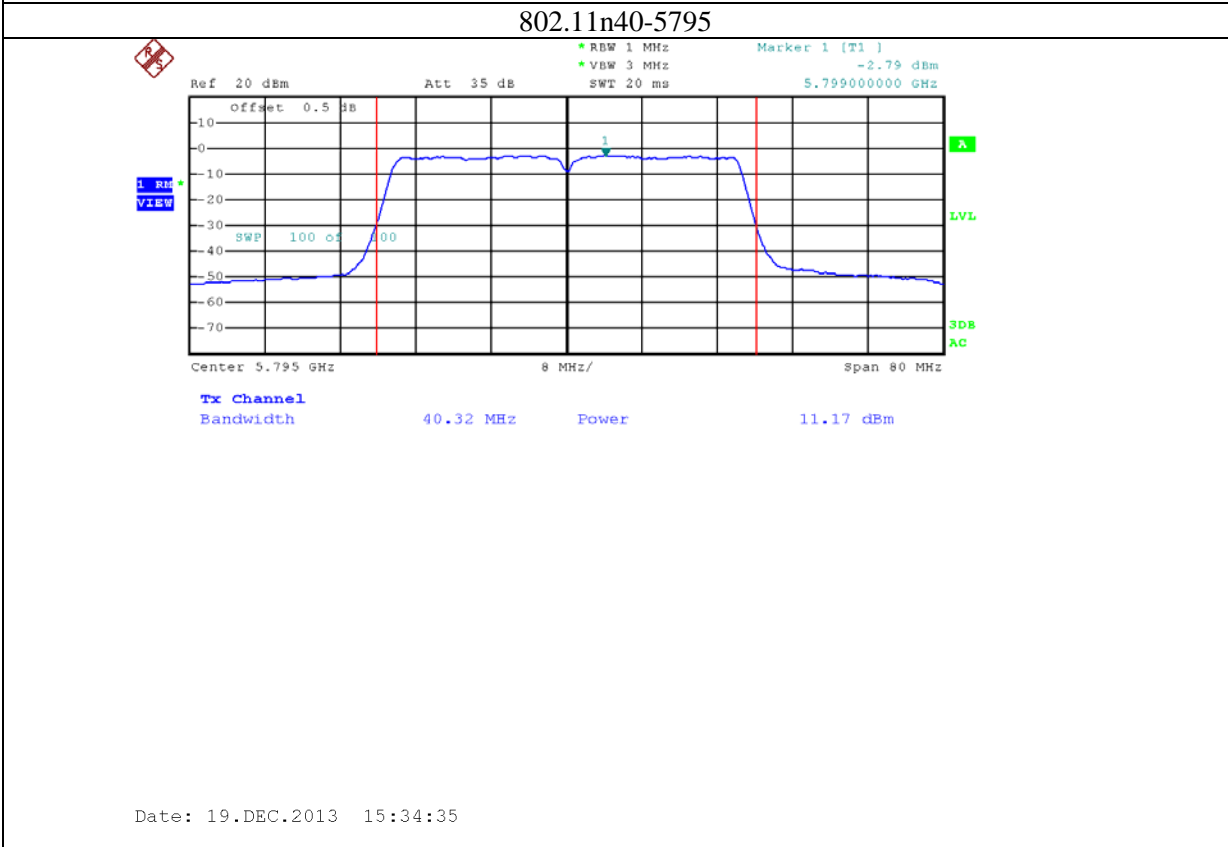

12: 2.4G band Port 2 (APEX0101 with 14dBi gain antenna for 2.4GHz band)

13: 5.8G band port 0 (APEX0101 with 14dBi gain antenna for 5.8G band)

802.11n20-5785

Date: 19.DEC.2013 15:24:31

802.11n20-5825

Date: 19.DEC.2013 15:26:05

14: 5.8G band port 1 (APEX0101 with 14dBi gain antenna for 5.8G band)

15: 5.8G band port 2 (APEX0101 with 14dBi gain antenna for 5.8G band)

16: 5.8G band port 0 (APEX0101 with 10dBi gain antenna for 5.8G band)