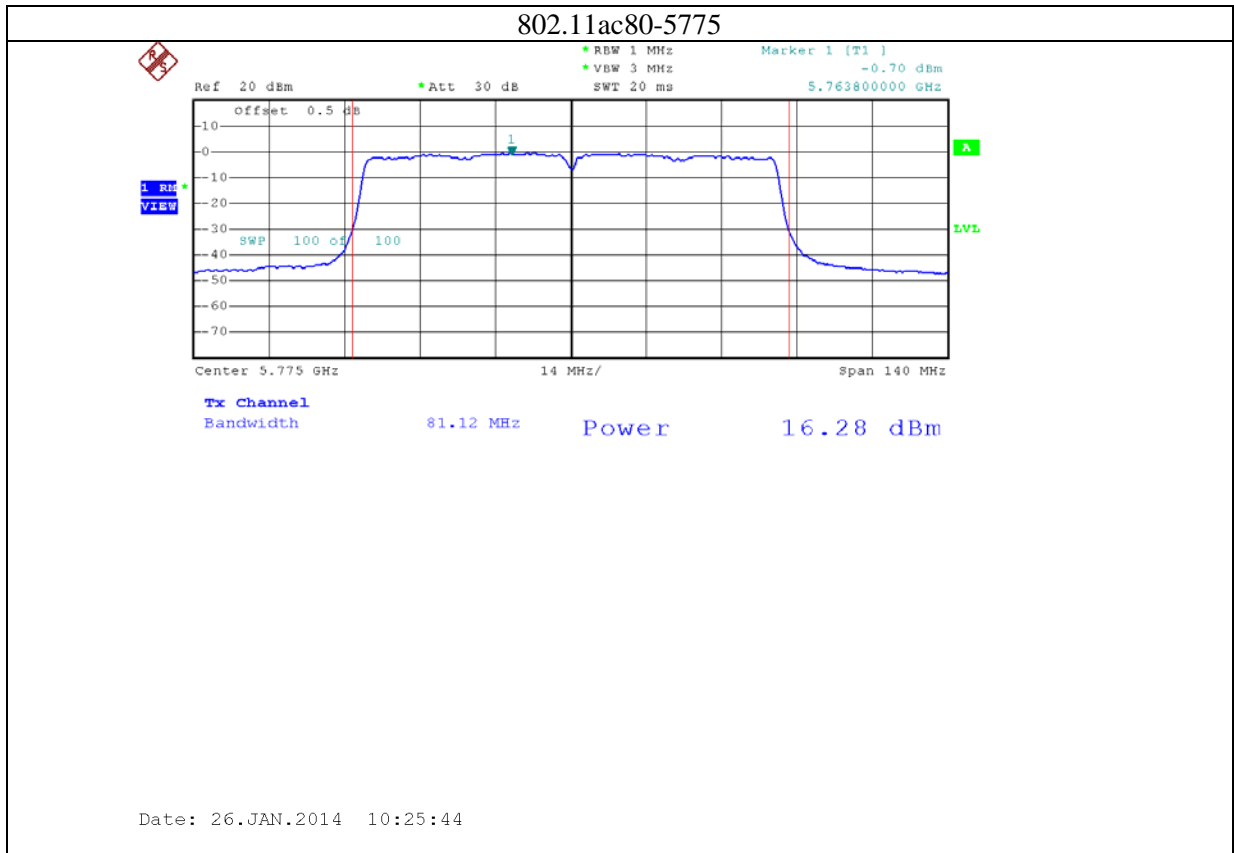

802.11a-5825

802.11n20-5745

Date: 26.JAN.2014 09:57:37

802.11n20-5785

Date: 26.JAN.2014 09:58:37

802.11n20-5825

17: 5.8G band port 1 (APEX0101 with 10dBi gain antenna for 5.8G band)

802.11n20-5785

Date: 26.JAN.2014 10:19:41

802.11n20-5825

18: 5.8G band port 2 (APEX0101 with 10dBi gain antenna for 5.8G band)

802.11a-5825

802.11n20-5745

Date: 26.JAN.2014 10:32:34

802.11n20-5785

Date: 26.JAN.2014 10:33:57