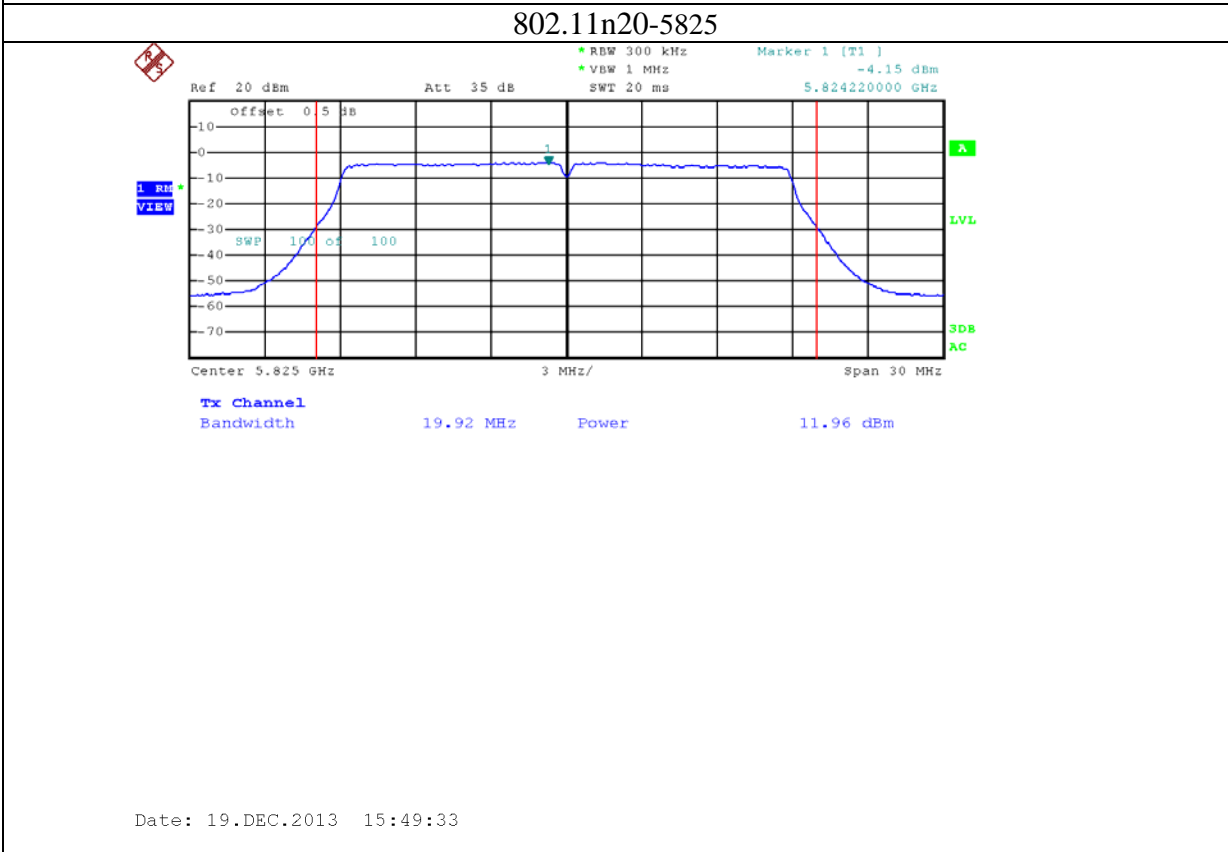

12: 2.4G band Port 2 (APEX0101 with 14dBi gain antenna for 2.4GHz band)

13: 5.8G band port 0 (APEX0101 with 14dBi gain antenna for 5.8G band)

802.11n20-5785

Date: 19.DEC.2013 15:24:31

802.11n20-5825

Date: 19.DEC.2013 15:26:05

14: 5.8G band port 1 (APEX0101 with 14dBi gain antenna for 5.8G band)

15: 5.8G band port 2 (APEX0101 with 14dBi gain antenna for 5.8G band)

16: 5.8G band port 0 (APEX0101 with 10dBi gain antenna for 5.8G band)

802.11a-5825

802.11n20-5745

Date: 26.JAN.2014 09:57:37

802.11n20-5785

Date: 26.JAN.2014 09:58:37

802.11n20-5825

17: 5.8G band port 1 (APEX0101 with 10dBi gain antenna for 5.8G band)

802.11n20-5785