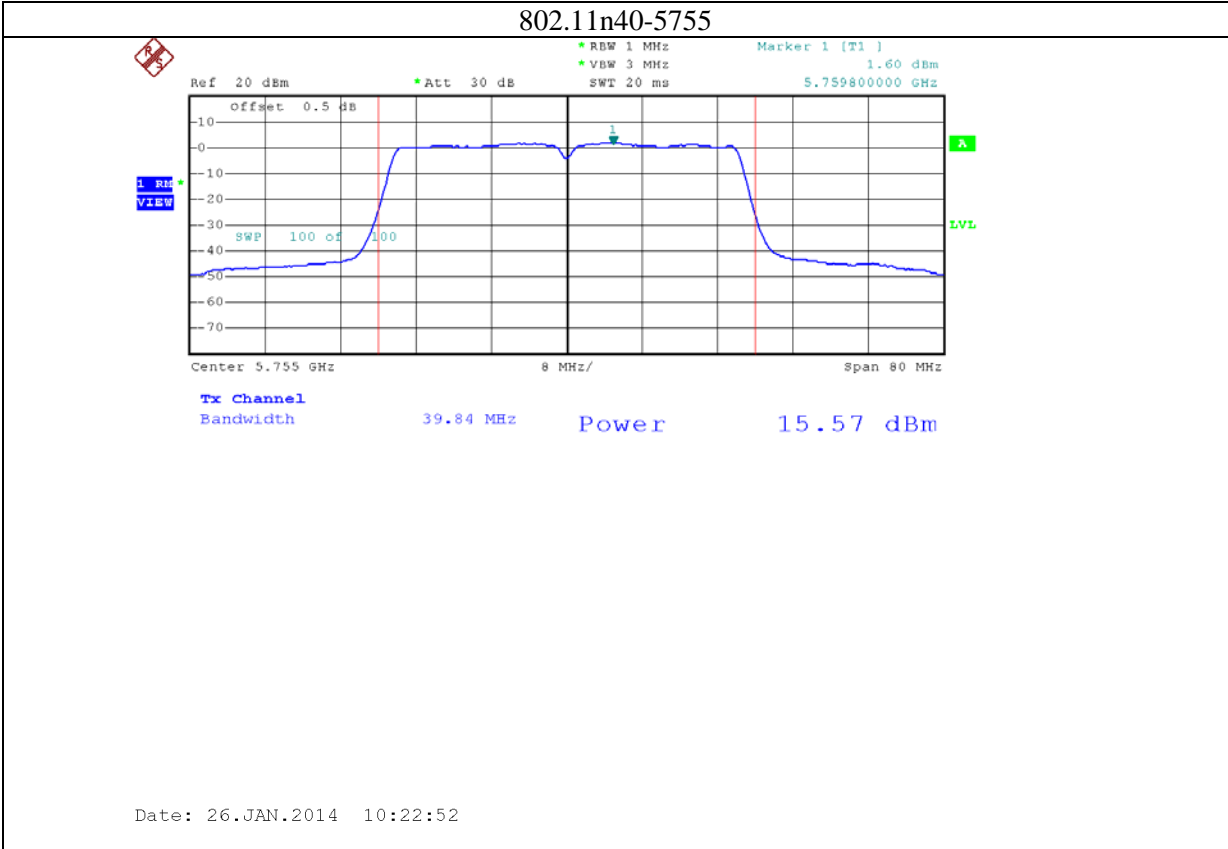

802.11a-5825

802.11n20-5745

Date: 26.JAN.2014 09:57:37

802.11n20-5785

Date: 26.JAN.2014 09:58:37

802.11n20-5825

17: 5.8G band port 1 (APEX0101 with 10dBi gain antenna for 5.8G band)

802.11n20-5785

Date: 26.JAN.2014 10:19:41

802.11n20-5825

18: 5.8G band port 2 (APEX0101 with 10dBi gain antenna for 5.8G band)

802.11a-5825

802.11n20-5745

Date: 26.JAN.2014 10:32:34

802.11n20-5785

Date: 26.JAN.2014 10:33:57