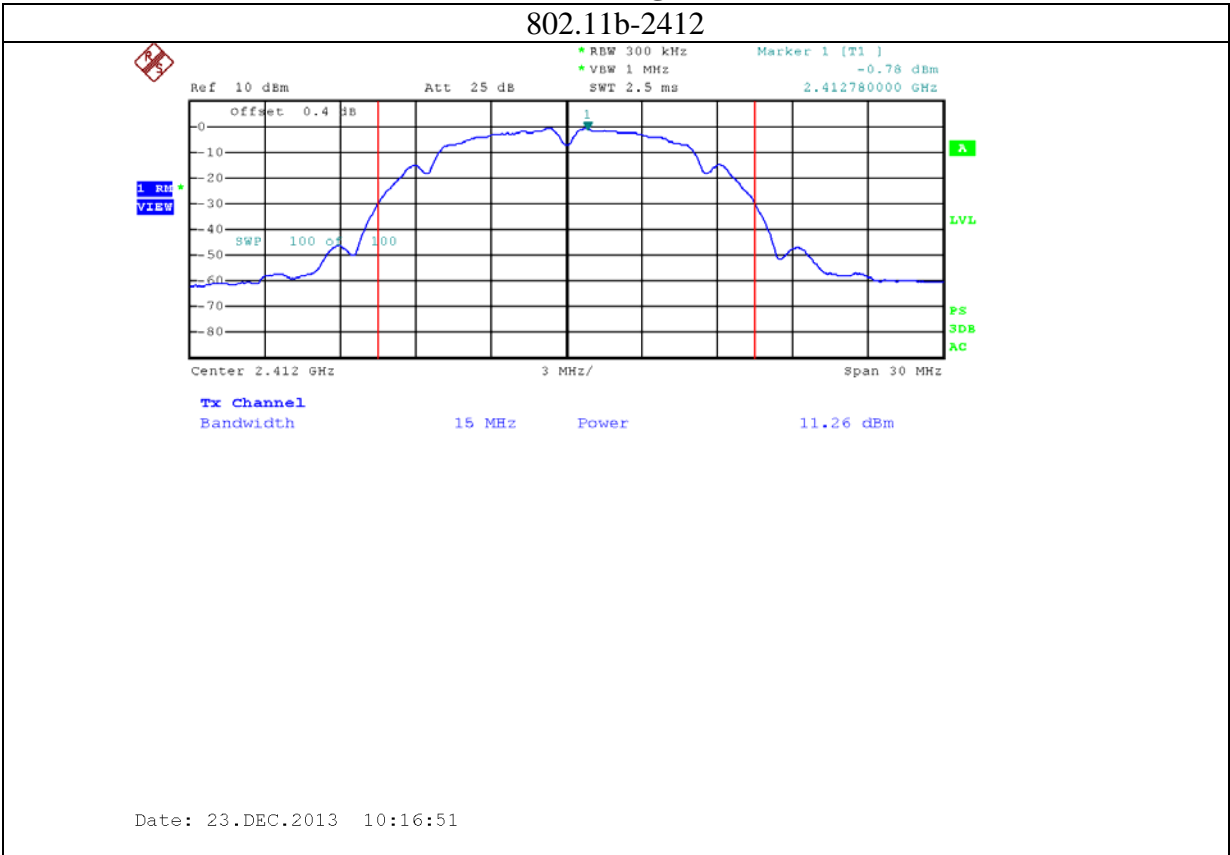

9: 2.4G band Port 2 (APEX0101 with 5dBi gain antenna for 2.4GHz band)

10: 2.4G band Port 0 (APEX0101 with 14dBi gain antenna for 2.4GHz band)

11: 2.4G band Port 1 (APEX0101 with 14dBi gain antenna for 2.4GHz band)

12: 2.4G band Port 2 (APEX0101 with 14dBi gain antenna for 2.4GHz band)

13: 5.8G band port 0 (APEX0101 with 14dBi gain antenna for 5.8G band)

802.11n20-5785

Date: 19.DEC.2013 15:24:31

802.11n20-5825

Date: 19.DEC.2013 15:26:05