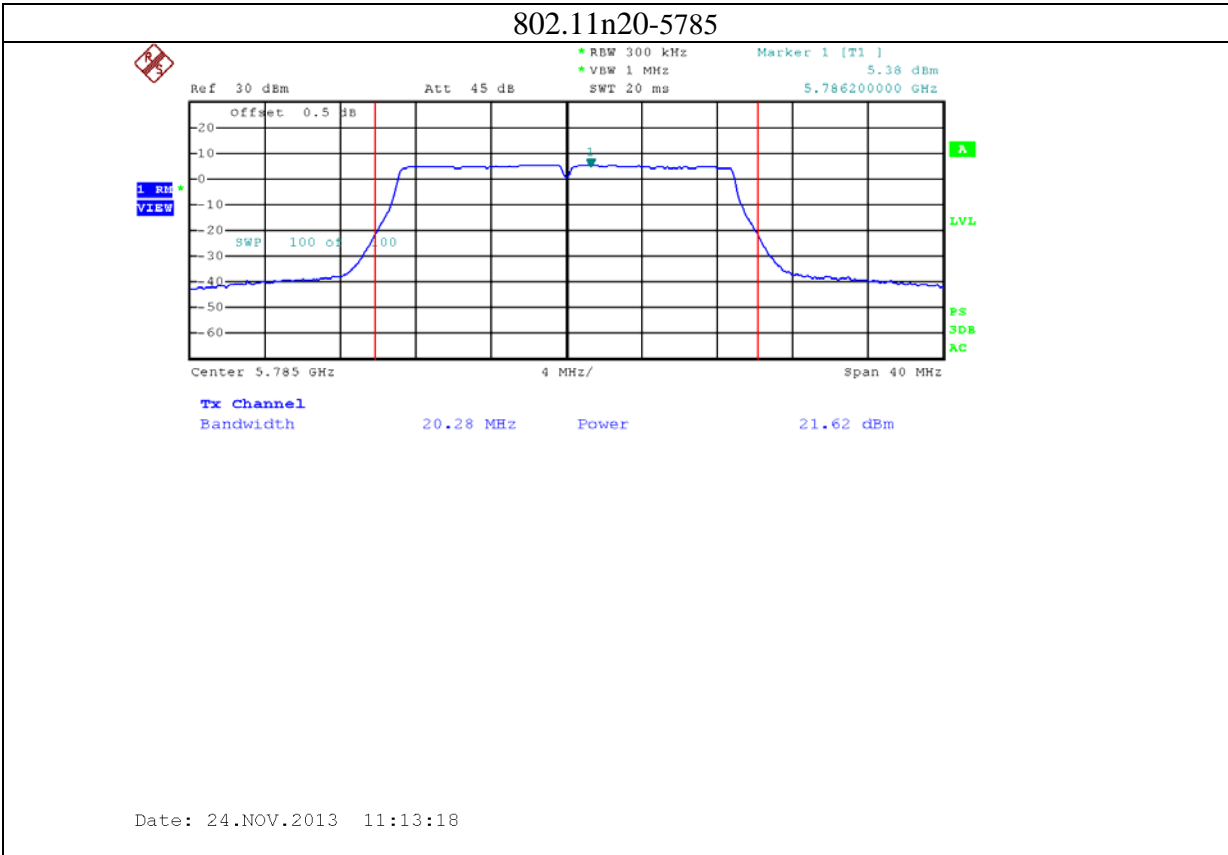

Annex B: Test plots 2 (Maximum Conducted Output power)

1: 2.4G band Port 0 (APEX0100 with 4dBi gain antenna for 2.4GHz band)

2: 2.4G band Port 1 (APEX0100 with 4dBi gain antenna for 2.4GHz band)

3: 2.4G band Port 2 (APEX0100 with 4dBi gain antenna for 2.4GHz band)

4: 5.8G band port 0 (APEX0100 with 5dBi gain antenna for 5.8G band)

802.11n20-5785

Date: 24.NOV.2013 09:52:55

802.11n20-5825

Date: 24.NOV.2013 09:56:56

5: 5.8G band port 1 (APEX0100 with 5dBi gain antenna for 5.8G band)

6: 5.8G band port 2 (APEX0100 with 5dBi gain antenna for 5.8G band)

7: 2.4G band Port 0 (APEX0101 with 5dBi gain antenna for 2.4GHz band)

8: 2.4G band Port 1 (APEX0101 with 5dBi gain antenna for 2.4GHz band)