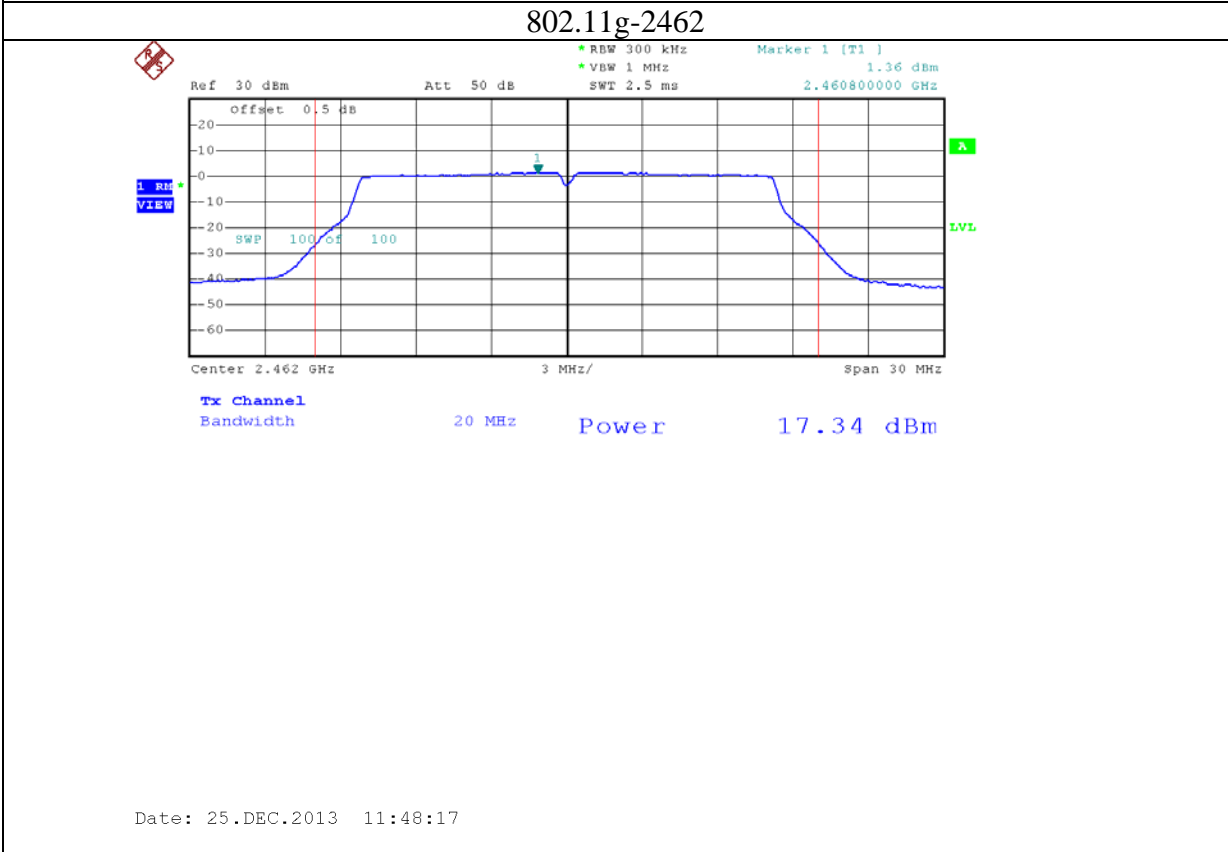

Annex B: Test plots 2 (Maximum Conducted Output power)

1: 2.4G band Port 0 (APEX0100 with 4dBi gain antenna for 2.4GHz band)

2: 2.4G band Port 1 (APEX0100 with 4dBi gain antenna for 2.4GHz band)

3: 2.4G band Port 2 (APEX0100 with 4dBi gain antenna for 2.4GHz band)

4: 5.8G band port 0 (APEX0100 with 5dBi gain antenna for 5.8G band)

802.11n20-5785

Date: 24.NOV.2013 09:52:55

802.11n20-5825

Date: 24.NOV.2013 09:56:56

5: 5.8G band port 1 (APEX0100 with 5dBi gain antenna for 5.8G band)

6: 5.8G band port 2 (APEX0100 with 5dBi gain antenna for 5.8G band)

7: 2.4G band Port 0 (APEX0101 with 5dBi gain antenna for 2.4GHz band)

8: 2.4G band Port 1 (APEX0101 with 5dBi gain antenna for 2.4GHz band)

9: 2.4G band Port 2 (APEX0101 with 5dBi gain antenna for 2.4GHz band)

10: 2.4G band Port 0 (APEX0101 with 14dBi gain antenna for 2.4GHz band)

11: 2.4G band Port 1 (APEX0101 with 14dBi gain antenna for 2.4GHz band)