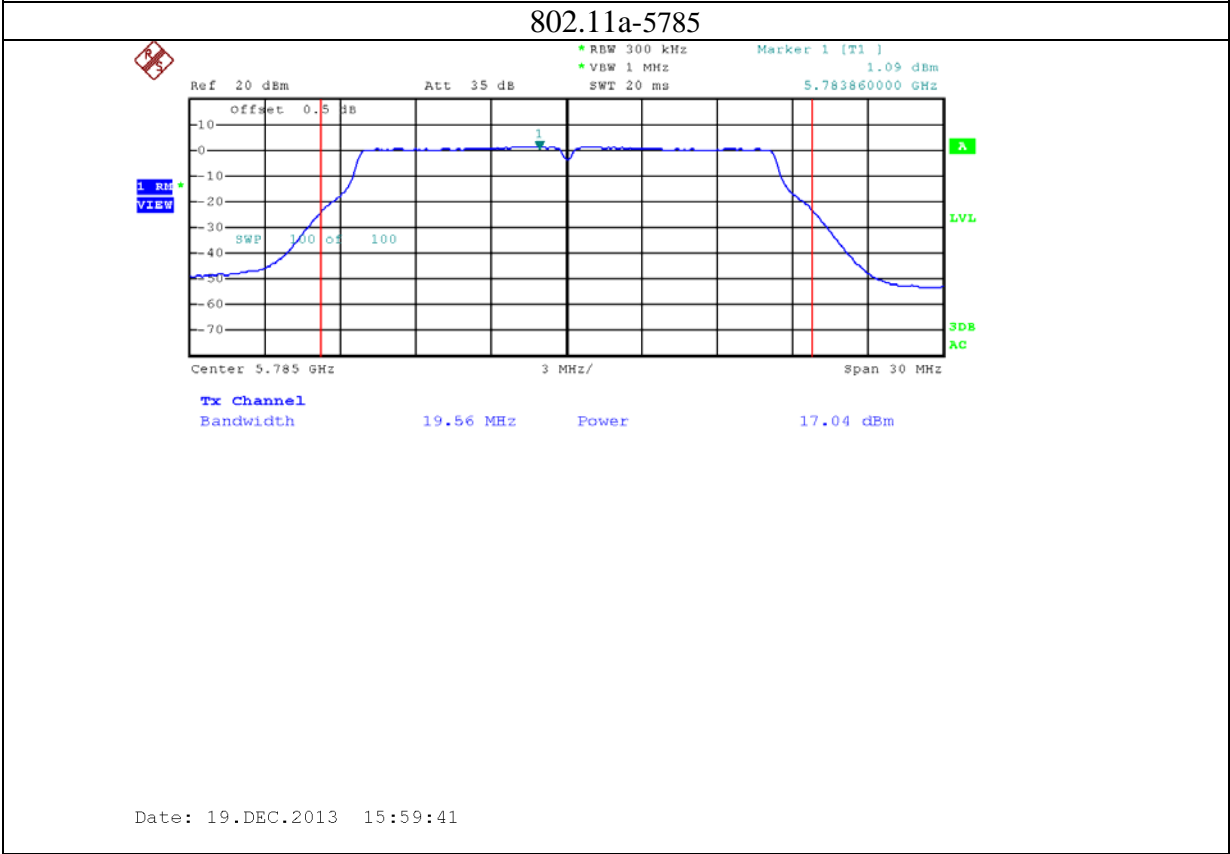

12: 2.4G band Port 2 (APEX0101 with 14dBi gain antenna for 2.4GHz band)

13: 5.8G band port 0 (APEX0101 with 14dBi gain antenna for 5.8G band)

802.11n20-5785

Date: 19.DEC.2013 15:24:31

802.11n20-5825

Date: 19.DEC.2013 15:26:05

14: 5.8G band port 1 (APEX0101 with 14dBi gain antenna for 5.8G band)

15: 5.8G band port 2 (APEX0101 with 14dBi gain antenna for 5.8G band)

16: 5.8G band port 0 (APEX0101 with 10dBi gain antenna for 5.8G band)

802.11a-5825

802.11n20-5745

Date: 26.JAN.2014 09:57:37

802.11n20-5785

Date: 26.JAN.2014 09:58:37

802.11n20-5825

17: 5.8G band port 1 (APEX0101 with 10dBi gain antenna for 5.8G band)

802.11n20-5785

Date: 26.JAN.2014 10:19:41

802.11n20-5825

18: 5.8G band port 2 (APEX0101 with 10dBi gain antenna for 5.8G band)

802.11a-5825

802.11n20-5745

Date: 26.JAN.2014 10:32:34

802.11n20-5785

Date: 26.JAN.2014 10:33:57