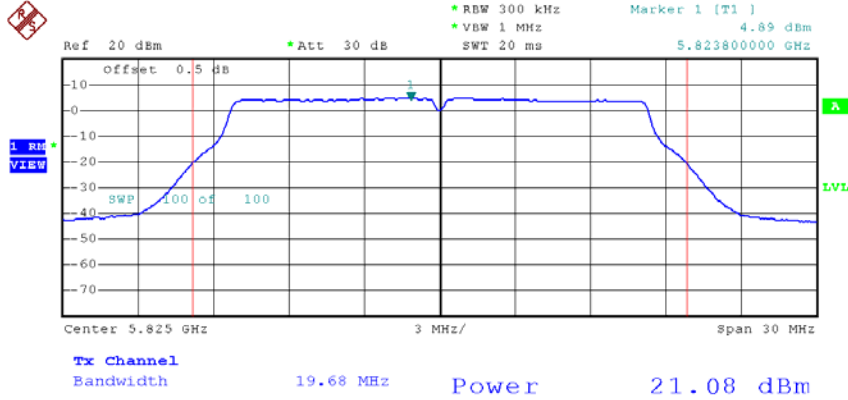

802.11a-5825

802.11n20-5745

Date: 26.JAN.2014 09:57:37

802.11n20-5785

Date: 26.JAN.2014 09:58:37

802.11n20-5825

17: 5.8G band port 1 (APEX0101 with 10dBi gain antenna for 5.8G band)

802.11n20-5785

Date: 26.JAN.2014 10:19:41

802.11n20-5825

18: 5.8G band port 2 (APEX0101 with 10dBi gain antenna for 5.8G band)

802.11a-5825

802.11n20-5745

Date: 26.JAN.2014 10:32:34

802.11n20-5785

Date: 26.JAN.2014 10:33:57