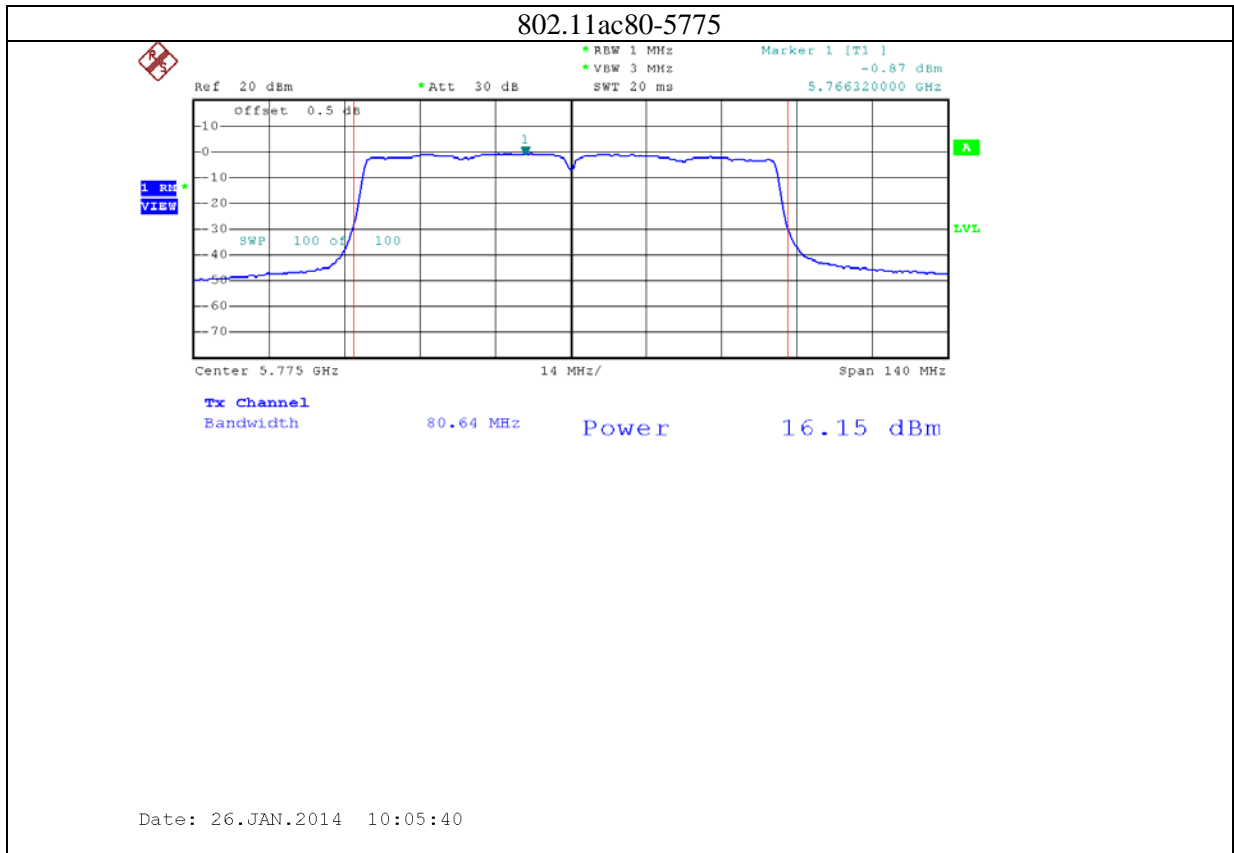

802.11a-5825

802.11n20-5745

Date: 26.JAN.2014 09:57:37

802.11n20-5785

Date: 26.JAN.2014 09:58:37

802.11n20-5825

17: 5.8G band port 1 (APEX0101 with 10dBi gain antenna for 5.8G band)

802.11n20-5785

Date: 26.JAN.2014 10:19:41

802.11n20-5825

18: 5.8G band port 2 (APEX0101 with 10dBi gain antenna for 5.8G band)

802.11a-5825

802.11n20-5745

Date: 26.JAN.2014 10:32:34

802.11n20-5785

Date: 26.JAN.2014 10:33:57