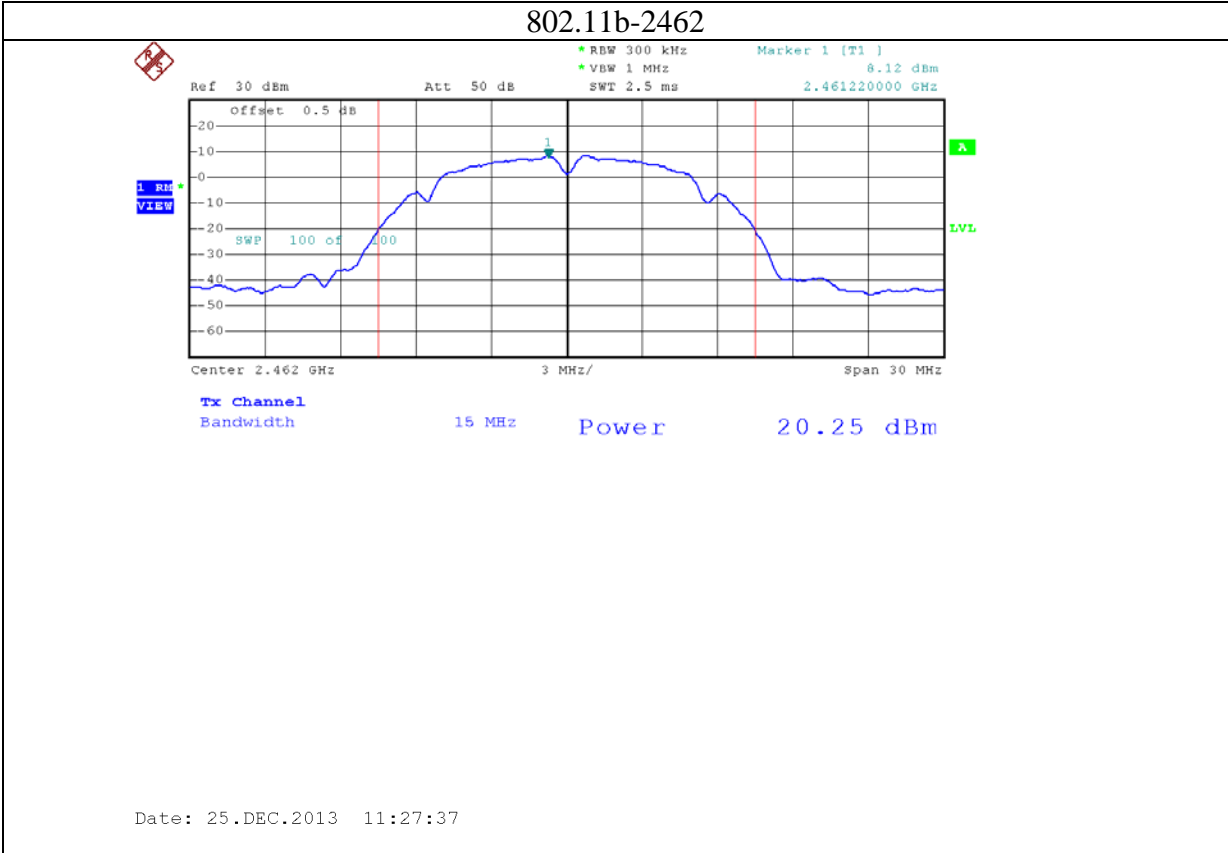

Annex B: Test plots 2 (Maximum Conducted Output power)

1: 2.4G band Port 0 (APEX0100 with 4dBi gain antenna for 2.4GHz band)

2: 2.4G band Port 1 (APEX0100 with 4dBi gain antenna for 2.4GHz band)

3: 2.4G band Port 2 (APEX0100 with 4dBi gain antenna for 2.4GHz band)

4: 5.8G band port 0 (APEX0100 with 5dBi gain antenna for 5.8G band)

802.11n20-5785

Date: 24.NOV.2013 09:52:55

802.11n20-5825

Date: 24.NOV.2013 09:56:56

5: 5.8G band port 1 (APEX0100 with 5dBi gain antenna for 5.8G band)

6: 5.8G band port 2 (APEX0100 with 5dBi gain antenna for 5.8G band)

7: 2.4G band Port 0 (APEX0101 with 5dBi gain antenna for 2.4GHz band)

8: 2.4G band Port 1 (APEX0101 with 5dBi gain antenna for 2.4GHz band)

9: 2.4G band Port 2 (APEX0101 with 5dBi gain antenna for 2.4GHz band)

10: 2.4G band Port 0 (APEX0101 with 14dBi gain antenna for 2.4GHz band)

11: 2.4G band Port 1 (APEX0101 with 14dBi gain antenna for 2.4GHz band)