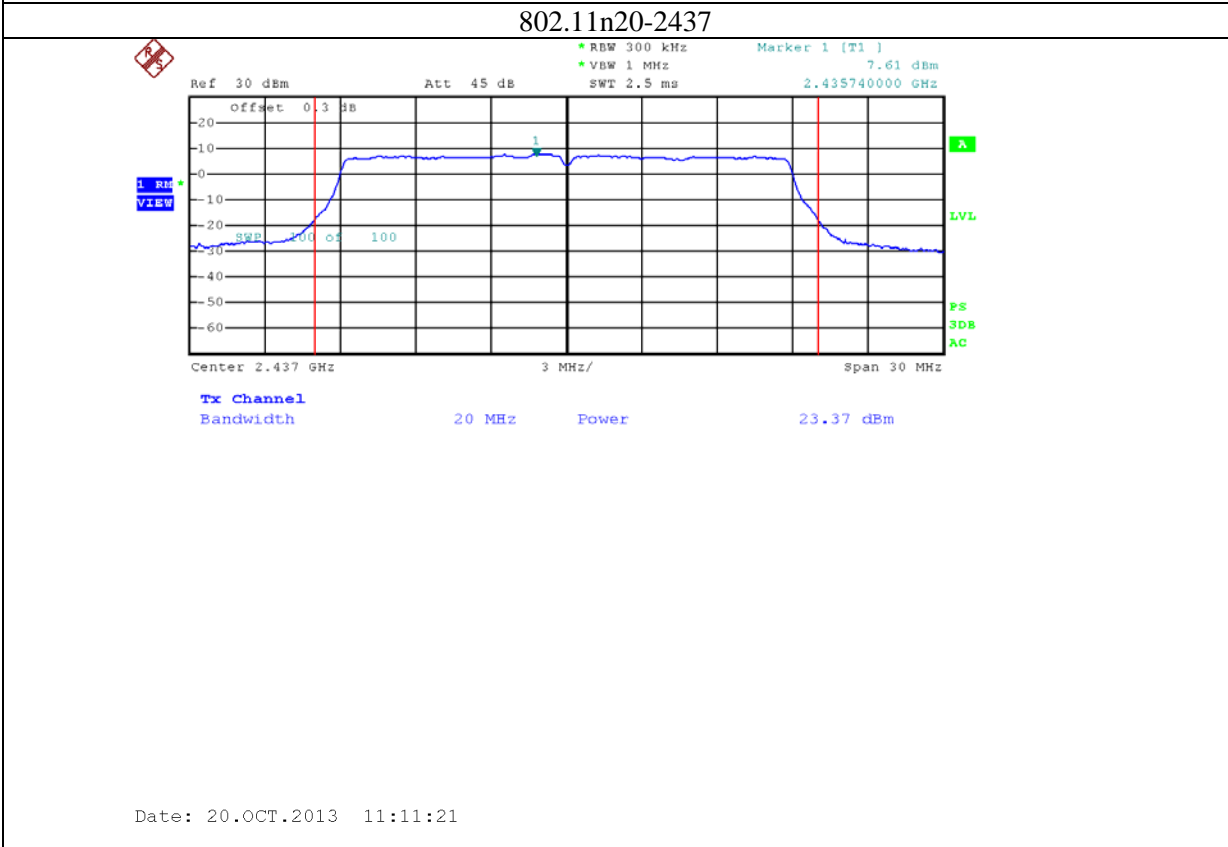

Annex B: Test plots 2 (Maximum Conducted Output power)

1: 2.4G band Port 0 (APEX0100 with 4dBi gain antenna for 2.4GHz band)

2: 2.4G band Port 1 (APEX0100 with 4dBi gain antenna for 2.4GHz band)

3: 2.4G band Port 2 (APEX0100 with 4dBi gain antenna for 2.4GHz band)

4: 5.8G band port 0 (APEX0100 with 5dBi gain antenna for 5.8G band)

802.11n20-5785

Date: 24.NOV.2013 09:52:55

802.11n20-5825

Date: 24.NOV.2013 09:56:56

5: 5.8G band port 1 (APEX0100 with 5dBi gain antenna for 5.8G band)

6: 5.8G band port 2 (APEX0100 with 5dBi gain antenna for 5.8G band)

7: 2.4G band Port 0 (APEX0101 with 5dBi gain antenna for 2.4GHz band)

8: 2.4G band Port 1 (APEX0101 with 5dBi gain antenna for 2.4GHz band)