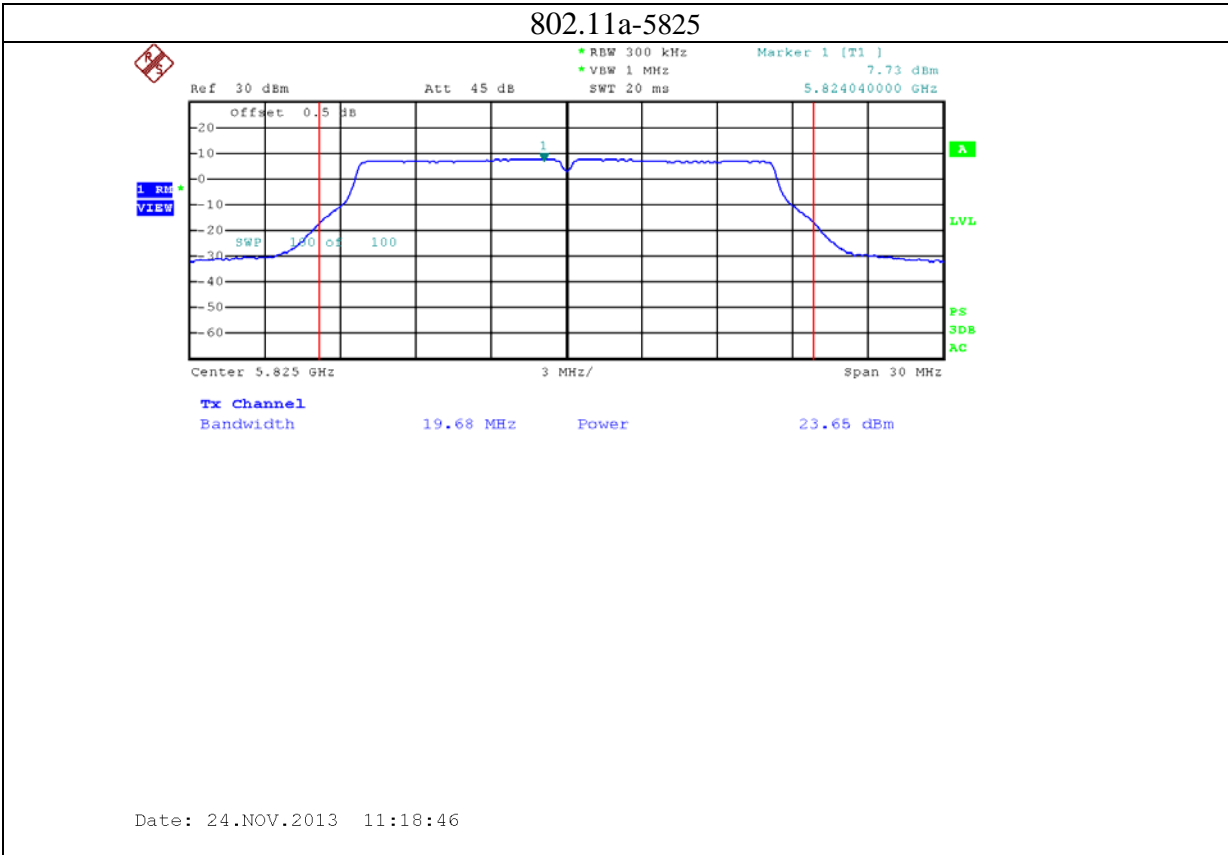

Annex B: Test plots 2 (Maximum Conducted Output power)

1: 2.4G band Port 0 (APEX0100 with 4dBi gain antenna for 2.4GHz band)

2: 2.4G band Port 1 (APEX0100 with 4dBi gain antenna for 2.4GHz band)

3: 2.4G band Port 2 (APEX0100 with 4dBi gain antenna for 2.4GHz band)

4: 5.8G band port 0 (APEX0100 with 5dBi gain antenna for 5.8G band)

802.11n20-5785

Date: 24.NOV.2013 09:52:55

802.11n20-5825

Date: 24.NOV.2013 09:56:56

5: 5.8G band port 1 (APEX0100 with 5dBi gain antenna for 5.8G band)

6: 5.8G band port 2 (APEX0100 with 5dBi gain antenna for 5.8G band)

7: 2.4G band Port 0 (APEX0101 with 5dBi gain antenna for 2.4GHz band)

8: 2.4G band Port 1 (APEX0101 with 5dBi gain antenna for 2.4GHz band)

9: 2.4G band Port 2 (APEX0101 with 5dBi gain antenna for 2.4GHz band)

10: 2.4G band Port 0 (APEX0101 with 14dBi gain antenna for 2.4GHz band)

11: 2.4G band Port 1 (APEX0101 with 14dBi gain antenna for 2.4GHz band)