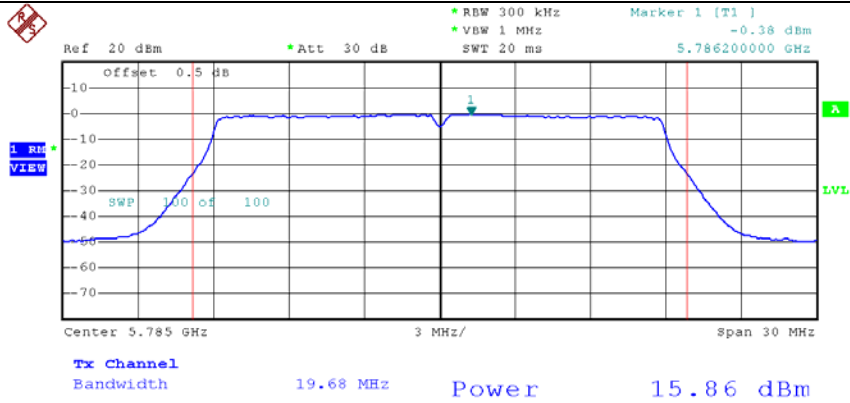

14: 5.8G band port 1 (APEX0101 with 14dBi gain antenna for 5.8G band)

15: 5.8G band port 2 (APEX0101 with 14dBi gain antenna for 5.8G band)

16: 5.8G band port 0 (APEX0101 with 10dBi gain antenna for 5.8G band)

802.11a-5825

802.11n20-5745

Date: 26.JAN.2014 09:57:37

802.11n20-5785

Date: 26.JAN.2014 09:58:37

802.11n20-5825

17: 5.8G band port 1 (APEX0101 with 10dBi gain antenna for 5.8G band)

802.11n20-5785

Date: 26.JAN.2014 10:19:41

802.11n20-5825

18: 5.8G band port 2 (APEX0101 with 10dBi gain antenna for 5.8G band)

802.11a-5825

802.11n20-5745

Date: 26.JAN.2014 10:32:34

802.11n20-5785

Date: 26.JAN.2014 10:33:57