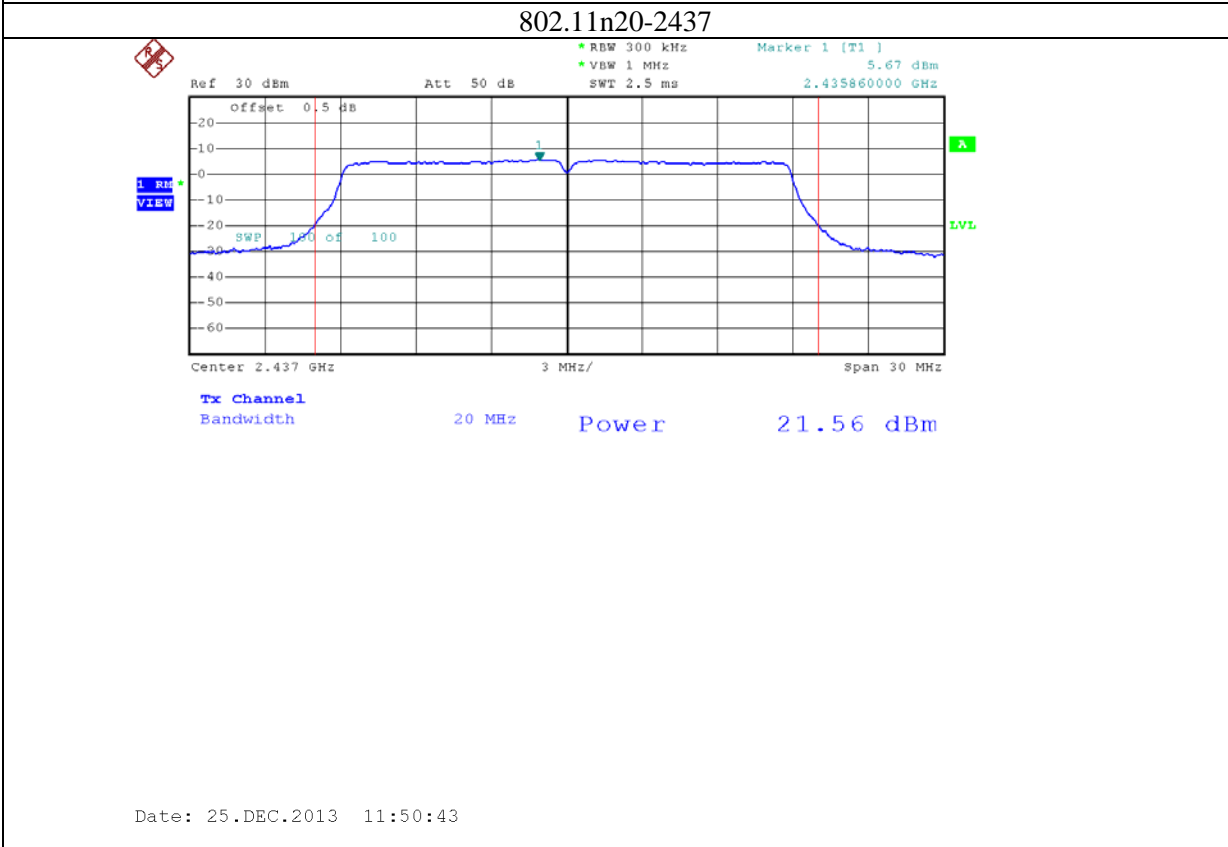

4: 5.8G band port 0 (APEX0100 with 5dBi gain antenna for 5.8G band)

802.11n20-5785

Date: 24.NOV.2013 09:52:55

802.11n20-5825

Date: 24.NOV.2013 09:56:56

5: 5.8G band port 1 (APEX0100 with 5dBi gain antenna for 5.8G band)

6: 5.8G band port 2 (APEX0100 with 5dBi gain antenna for 5.8G band)

7: 2.4G band Port 0 (APEX0101 with 5dBi gain antenna for 2.4GHz band)

8: 2.4G band Port 1 (APEX0101 with 5dBi gain antenna for 2.4GHz band)

9: 2.4G band Port 2 (APEX0101 with 5dBi gain antenna for 2.4GHz band)

10: 2.4G band Port 0 (APEX0101 with 14dBi gain antenna for 2.4GHz band)

11: 2.4G band Port 1 (APEX0101 with 14dBi gain antenna for 2.4GHz band)