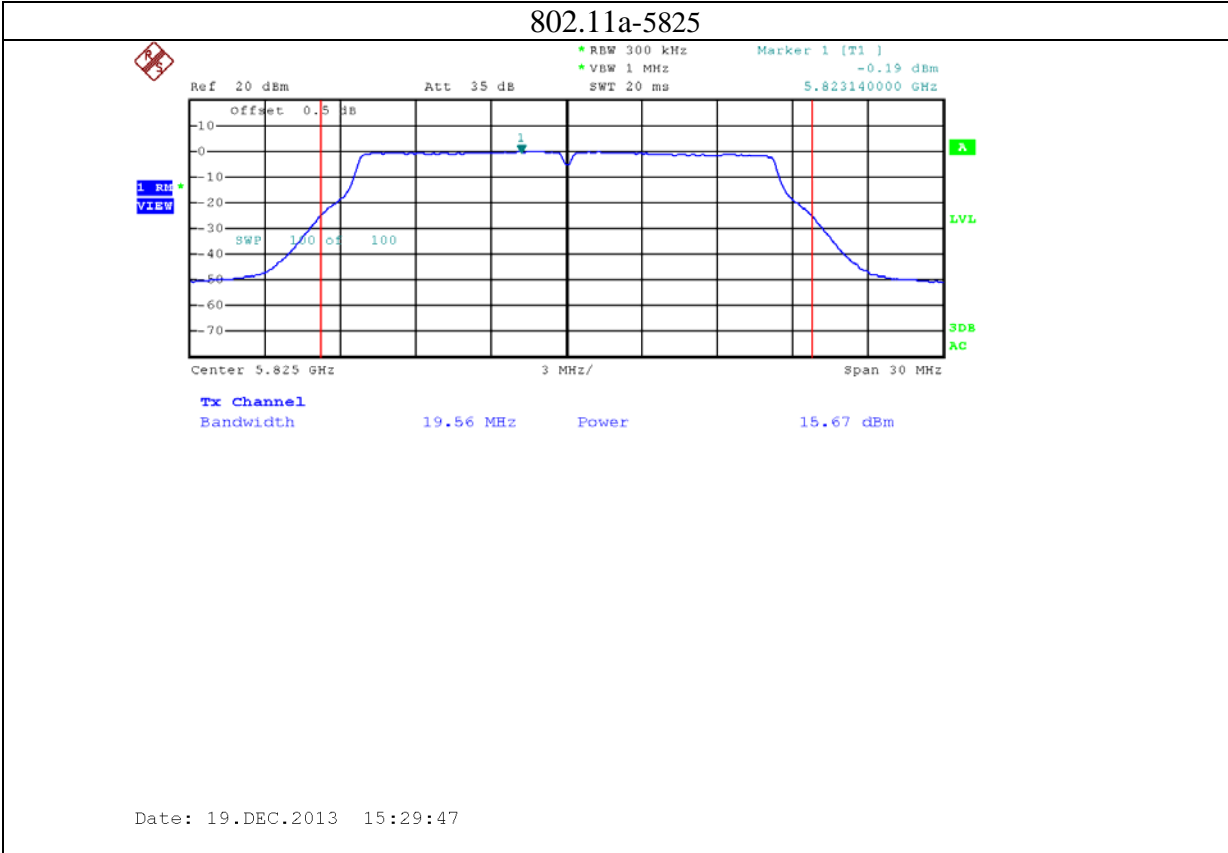

12: 2.4G band Port 2 (APEX0101 with 14dBi gain antenna for 2.4GHz band)

13: 5.8G band port 0 (APEX0101 with 14dBi gain antenna for 5.8G band)

802.11n20-5785

Date: 19.DEC.2013 15:24:31

802.11n20-5825

Date: 19.DEC.2013 15:26:05

14: 5.8G band port 1 (APEX0101 with 14dBi gain antenna for 5.8G band)

15: 5.8G band port 2 (APEX0101 with 14dBi gain antenna for 5.8G band)

16: 5.8G band port 0 (APEX0101 with 10dBi gain antenna for 5.8G band)

802.11a-5825

802.11n20-5745

Date: 26.JAN.2014 09:57:37

802.11n20-5785

Date: 26.JAN.2014 09:58:37

802.11n20-5825

17: 5.8G band port 1 (APEX0101 with 10dBi gain antenna for 5.8G band)

802.11n20-5785

Date: 26.JAN.2014 10:19:41

802.11n20-5825

18: 5.8G band port 2 (APEX0101 with 10dBi gain antenna for 5.8G band)

802.11a-5825

802.11n20-5745

Date: 26.JAN.2014 10:32:34

802.11n20-5785

Date: 26.JAN.2014 10:33:57