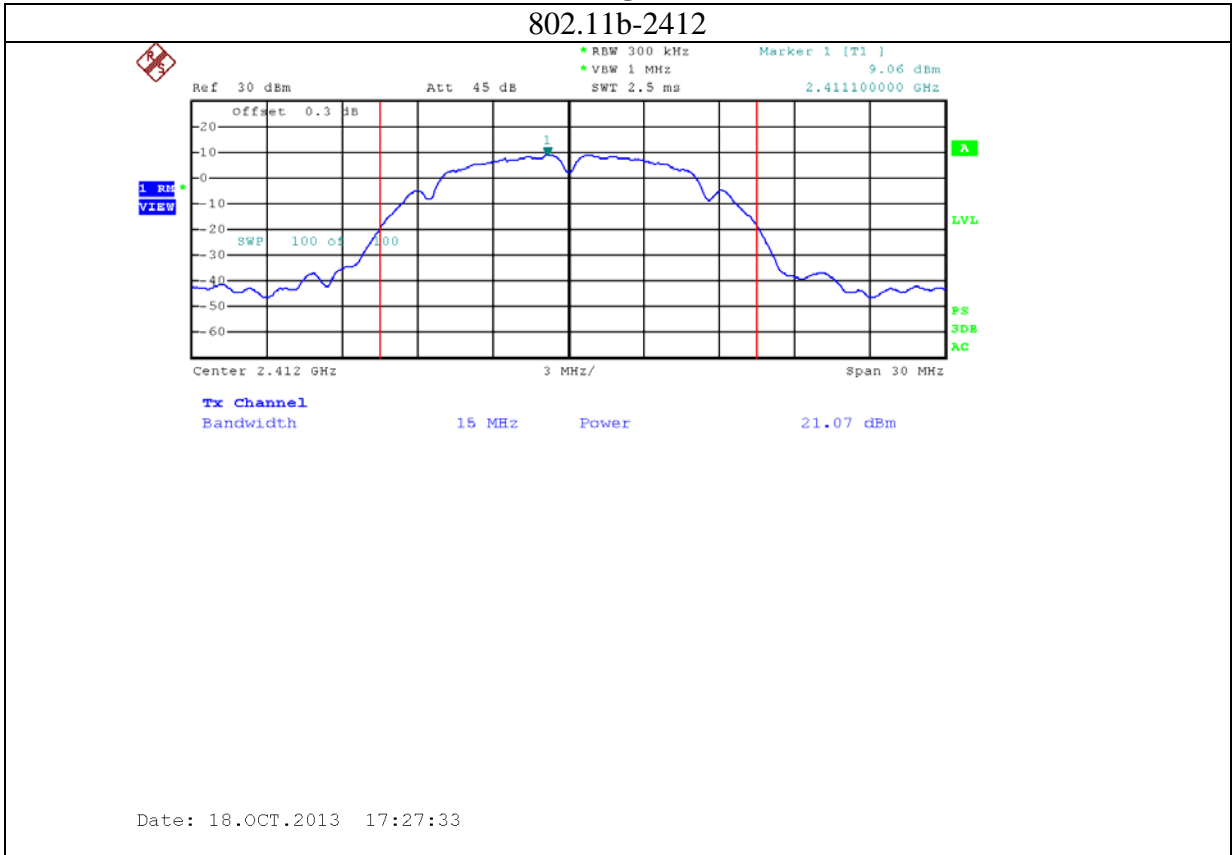

Annex B: Test plots 2 (Maximum Conducted Output power)

1: 2.4G band Port 0 (APEX0100 with 4dBi gain antenna for 2.4GHz band)

2: 2.4G band Port 1 (APEX0100 with 4dBi gain antenna for 2.4GHz band)

3: 2.4G band Port 2 (APEX0100 with 4dBi gain antenna for 2.4GHz band)

4: 5.8G band port 0 (APEX0100 with 5dBi gain antenna for 5.8G band)

802.11n20-5785

Date: 24.NOV.2013 09:52:55

802.11n20-5825

Date: 24.NOV.2013 09:56:56

5: 5.8G band port 1 (APEX0100 with 5dBi gain antenna for 5.8G band)

6: 5.8G band port 2 (APEX0100 with 5dBi gain antenna for 5.8G band)

7: 2.4G band Port 0 (APEX0101 with 5dBi gain antenna for 2.4GHz band)

8: 2.4G band Port 1 (APEX0101 with 5dBi gain antenna for 2.4GHz band)