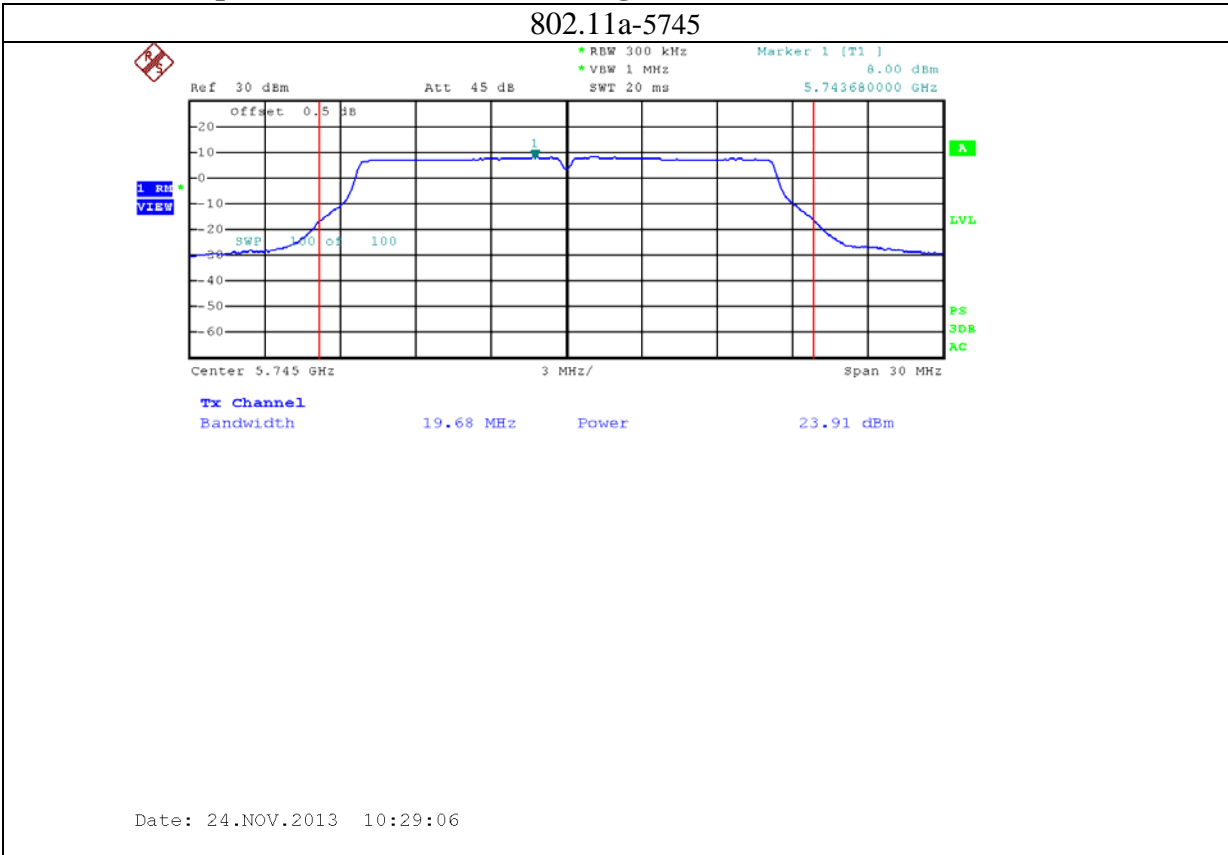

Annex B: Test plots 2 (Maximum Conducted Output power)

1: 2.4G band Port 0 (APEX0100 with 4dBi gain antenna for 2.4GHz band)

2: 2.4G band Port 1 (APEX0100 with 4dBi gain antenna for 2.4GHz band)

3: 2.4G band Port 2 (APEX0100 with 4dBi gain antenna for 2.4GHz band)

4: 5.8G band port 0 (APEX0100 with 5dBi gain antenna for 5.8G band)

802.11n20-5785

Date: 24.NOV.2013 09:52:55

802.11n20-5825

Date: 24.NOV.2013 09:56:56

5: 5.8G band port 1 (APEX0100 with 5dBi gain antenna for 5.8G band)

6: 5.8G band port 2 (APEX0100 with 5dBi gain antenna for 5.8G band)

7: 2.4G band Port 0 (APEX0101 with 5dBi gain antenna for 2.4GHz band)

8: 2.4G band Port 1 (APEX0101 with 5dBi gain antenna for 2.4GHz band)

9: 2.4G band Port 2 (APEX0101 with 5dBi gain antenna for 2.4GHz band)

10: 2.4G band Port 0 (APEX0101 with 14dBi gain antenna for 2.4GHz band)

11: 2.4G band Port 1 (APEX0101 with 14dBi gain antenna for 2.4GHz band)