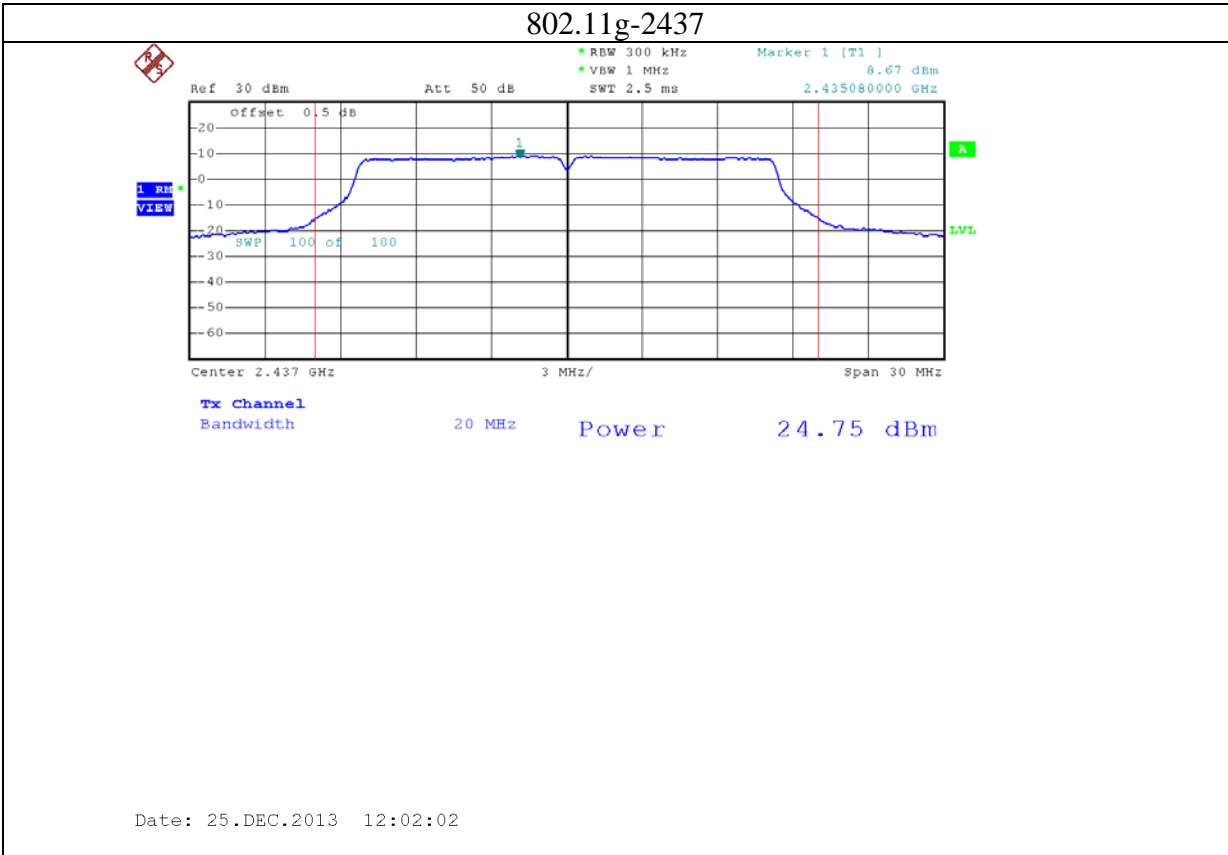

Annex B: Test plots 2 (Maximum Conducted Output power)

1: 2.4G band Port 0 (APEX0100 with 4dBi gain antenna for 2.4GHz band)

2: 2.4G band Port 1 (APEX0100 with 4dBi gain antenna for 2.4GHz band)

3: 2.4G band Port 2 (APEX0100 with 4dBi gain antenna for 2.4GHz band)

4: 5.8G band port 0 (APEX0100 with 5dBi gain antenna for 5.8G band)

802.11n20-5785

Date: 24.NOV.2013 09:52:55

802.11n20-5825

Date: 24.NOV.2013 09:56:56

5: 5.8G band port 1 (APEX0100 with 5dBi gain antenna for 5.8G band)

6: 5.8G band port 2 (APEX0100 with 5dBi gain antenna for 5.8G band)

7: 2.4G band Port 0 (APEX0101 with 5dBi gain antenna for 2.4GHz band)

8: 2.4G band Port 1 (APEX0101 with 5dBi gain antenna for 2.4GHz band)

9: 2.4G band Port 2 (APEX0101 with 5dBi gain antenna for 2.4GHz band)

10: 2.4G band Port 0 (APEX0101 with 14dBi gain antenna for 2.4GHz band)

11: 2.4G band Port 1 (APEX0101 with 14dBi gain antenna for 2.4GHz band)