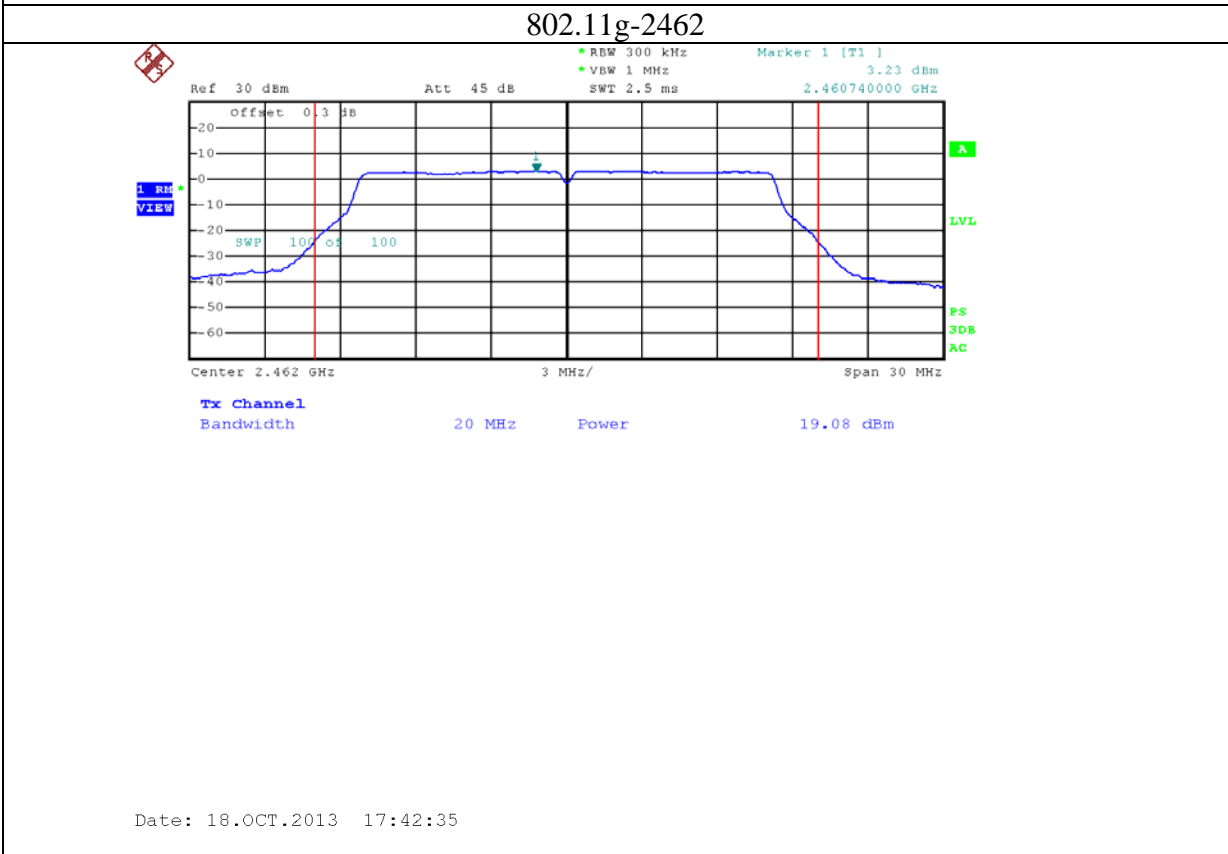

Annex B: Test plots 2 (Maximum Conducted Output power)

1: 2.4G band Port 0 (APEX0100 with 4dBi gain antenna for 2.4GHz band)

2: 2.4G band Port 1 (APEX0100 with 4dBi gain antenna for 2.4GHz band)

3: 2.4G band Port 2 (APEX0100 with 4dBi gain antenna for 2.4GHz band)

4: 5.8G band port 0 (APEX0100 with 5dBi gain antenna for 5.8G band)

802.11n20-5785

Date: 24.NOV.2013 09:52:55

802.11n20-5825

Date: 24.NOV.2013 09:56:56

5: 5.8G band port 1 (APEX0100 with 5dBi gain antenna for 5.8G band)

6: 5.8G band port 2 (APEX0100 with 5dBi gain antenna for 5.8G band)

7: 2.4G band Port 0 (APEX0101 with 5dBi gain antenna for 2.4GHz band)

8: 2.4G band Port 1 (APEX0101 with 5dBi gain antenna for 2.4GHz band)