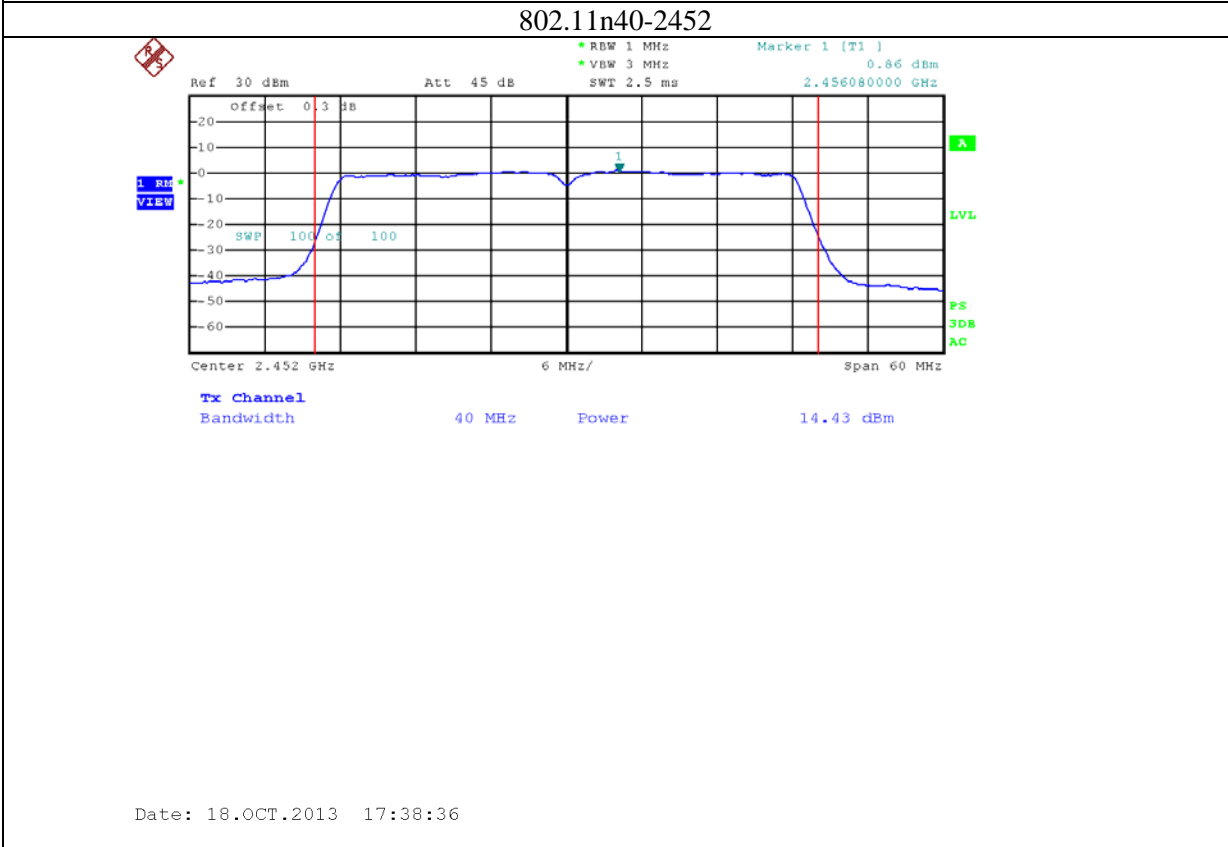

Annex B: Test plots 2 (Maximum Conducted Output power)

1: 2.4G band Port 0 (APEX0100 with 4dBi gain antenna for 2.4GHz band)

2: 2.4G band Port 1 (APEX0100 with 4dBi gain antenna for 2.4GHz band)

3: 2.4G band Port 2 (APEX0100 with 4dBi gain antenna for 2.4GHz band)

4: 5.8G band port 0 (APEX0100 with 5dBi gain antenna for 5.8G band)

802.11n20-5785

Date: 24.NOV.2013 09:52:55

802.11n20-5825

Date: 24.NOV.2013 09:56:56

5: 5.8G band port 1 (APEX0100 with 5dBi gain antenna for 5.8G band)

6: 5.8G band port 2 (APEX0100 with 5dBi gain antenna for 5.8G band)

7: 2.4G band Port 0 (APEX0101 with 5dBi gain antenna for 2.4GHz band)

8: 2.4G band Port 1 (APEX0101 with 5dBi gain antenna for 2.4GHz band)