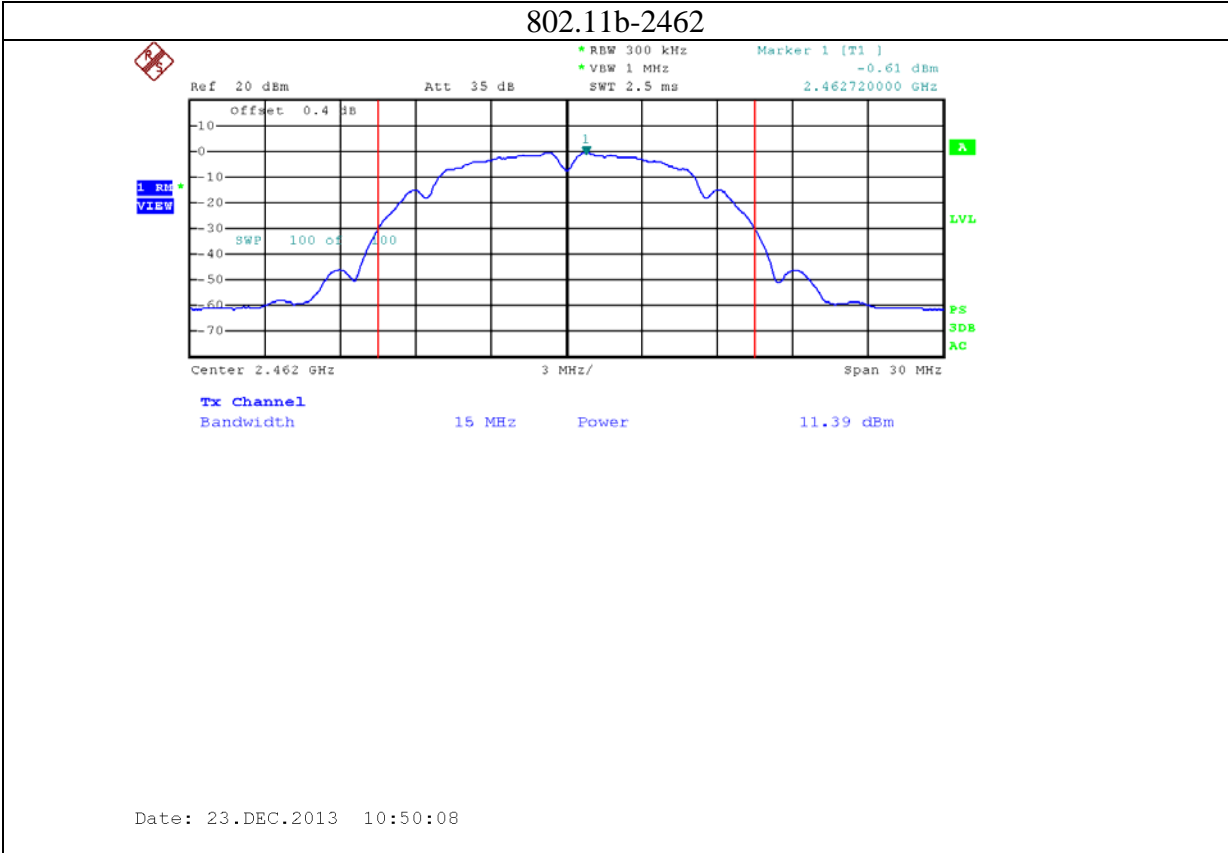

Annex B: Test plots 2 (Maximum Conducted Output power)

1: 2.4G band Port 0 (APEX0100 with 4dBi gain antenna for 2.4GHz band)

2: 2.4G band Port 1 (APEX0100 with 4dBi gain antenna for 2.4GHz band)

3: 2.4G band Port 2 (APEX0100 with 4dBi gain antenna for 2.4GHz band)

9: 2.4G band Port 2 (APEX0101 with 5dBi gain antenna for 2.4GHz band)

10: 2.4G band Port 0 (APEX0101 with 14dBi gain antenna for 2.4GHz band)

11: 2.4G band Port 1 (APEX0101 with 14dBi gain antenna for 2.4GHz band)

12: 2.4G band Port 2 (APEX0101 with 14dBi gain antenna for 2.4GHz band)

13: 5.8G band port 0 (APEX0101 with 14dBi gain antenna for 5.8G band)

802.11n20-5785

Date: 19.DEC.2013 15:24:31

802.11n20-5825

Date: 19.DEC.2013 15:26:05