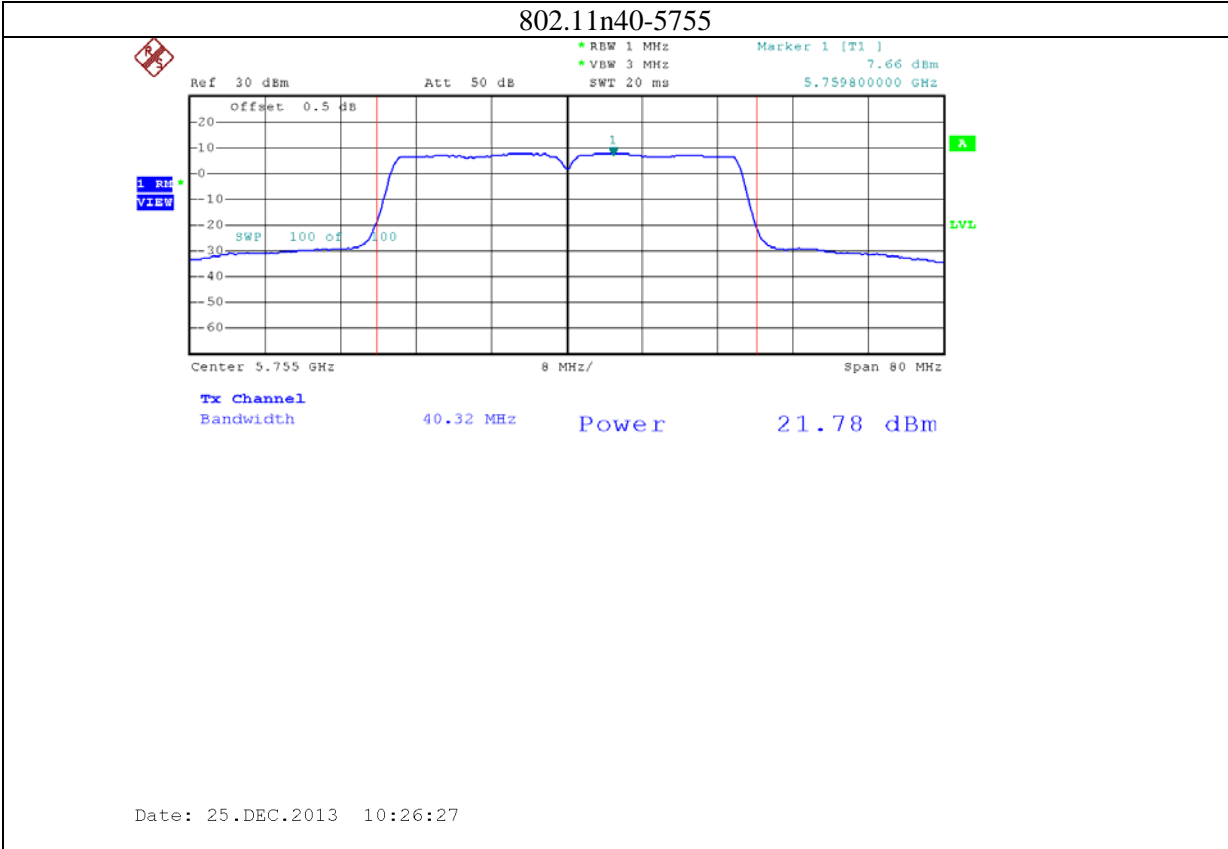

Annex B: Test plots 2 (Maximum Conducted Output power)

1: 2.4G band Port 0 (APEX0100 with 4dBi gain antenna for 2.4GHz band)

2: 2.4G band Port 1 (APEX0100 with 4dBi gain antenna for 2.4GHz band)

3: 2.4G band Port 2 (APEX0100 with 4dBi gain antenna for 2.4GHz band)

4: 5.8G band port 0 (APEX0100 with 5dBi gain antenna for 5.8G band)

802.11n20-5785

Date: 24.NOV.2013 09:52:55

802.11n20-5825

Date: 24.NOV.2013 09:56:56

5: 5.8G band port 1 (APEX0100 with 5dBi gain antenna for 5.8G band)

6: 5.8G band port 2 (APEX0100 with 5dBi gain antenna for 5.8G band)

7: 2.4G band Port 0 (APEX0101 with 5dBi gain antenna for 2.4GHz band)

8: 2.4G band Port 1 (APEX0101 with 5dBi gain antenna for 2.4GHz band)