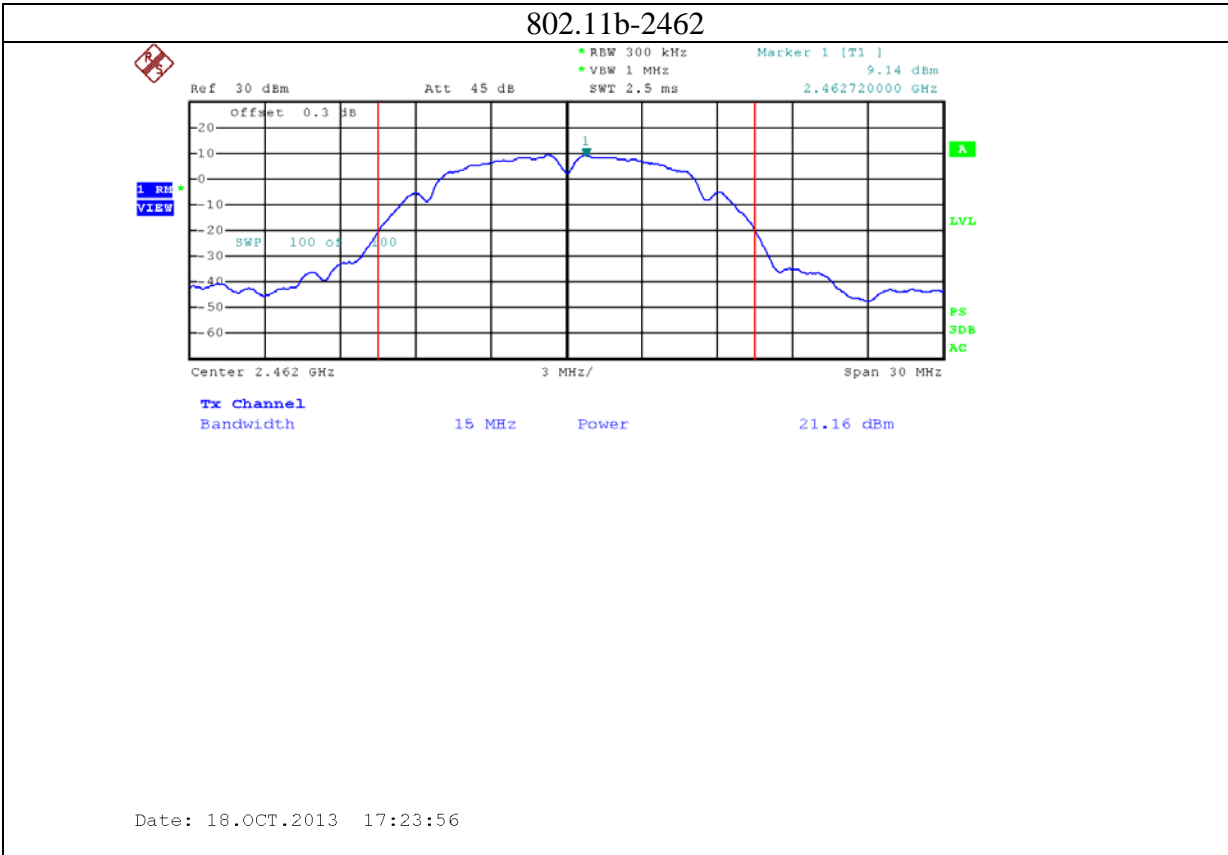

Annex B: Test plots 2 (Maximum Conducted Output power)

1: 2.4G band Port 0 (APEX0100 with 4dBi gain antenna for 2.4GHz band)

2: 2.4G band Port 1 (APEX0100 with 4dBi gain antenna for 2.4GHz band)

3: 2.4G band Port 2 (APEX0100 with 4dBi gain antenna for 2.4GHz band)

4: 5.8G band port 0 (APEX0100 with 5dBi gain antenna for 5.8G band)

802.11n20-5785

Date: 24.NOV.2013 09:52:55

802.11n20-5825

Date: 24.NOV.2013 09:56:56

5: 5.8G band port 1 (APEX0100 with 5dBi gain antenna for 5.8G band)

6: 5.8G band port 2 (APEX0100 with 5dBi gain antenna for 5.8G band)

7: 2.4G band Port 0 (APEX0101 with 5dBi gain antenna for 2.4GHz band)

8: 2.4G band Port 1 (APEX0101 with 5dBi gain antenna for 2.4GHz band)