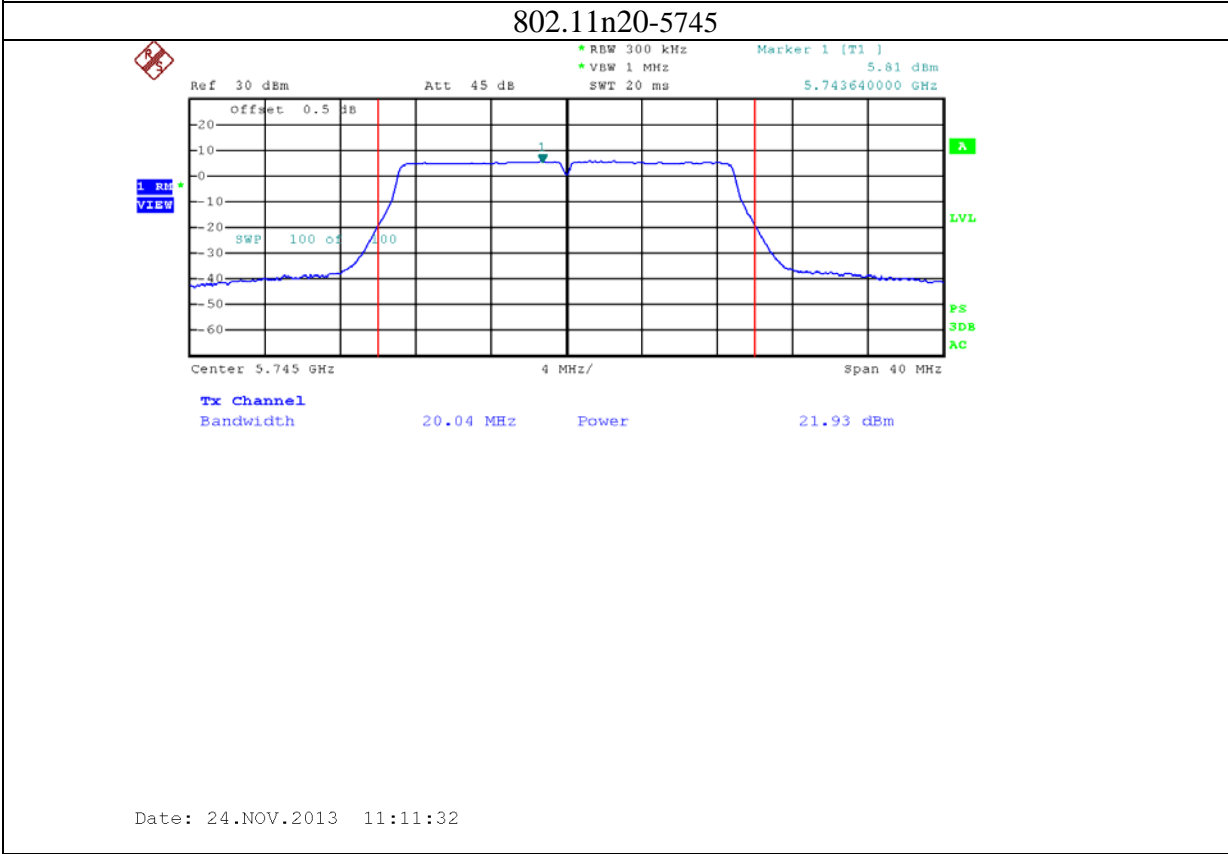

Annex B: Test plots 2 (Maximum Conducted Output power)

1: 2.4G band Port 0 (APEX0100 with 4dBi gain antenna for 2.4GHz band)

2: 2.4G band Port 1 (APEX0100 with 4dBi gain antenna for 2.4GHz band)

3: 2.4G band Port 2 (APEX0100 with 4dBi gain antenna for 2.4GHz band)

4: 5.8G band port 0 (APEX0100 with 5dBi gain antenna for 5.8G band)

802.11n20-5785

Date: 24.NOV.2013 09:52:55

802.11n20-5825

Date: 24.NOV.2013 09:56:56

5: 5.8G band port 1 (APEX0100 with 5dBi gain antenna for 5.8G band)

6: 5.8G band port 2 (APEX0100 with 5dBi gain antenna for 5.8G band)

7: 2.4G band Port 0 (APEX0101 with 5dBi gain antenna for 2.4GHz band)

8: 2.4G band Port 1 (APEX0101 with 5dBi gain antenna for 2.4GHz band)