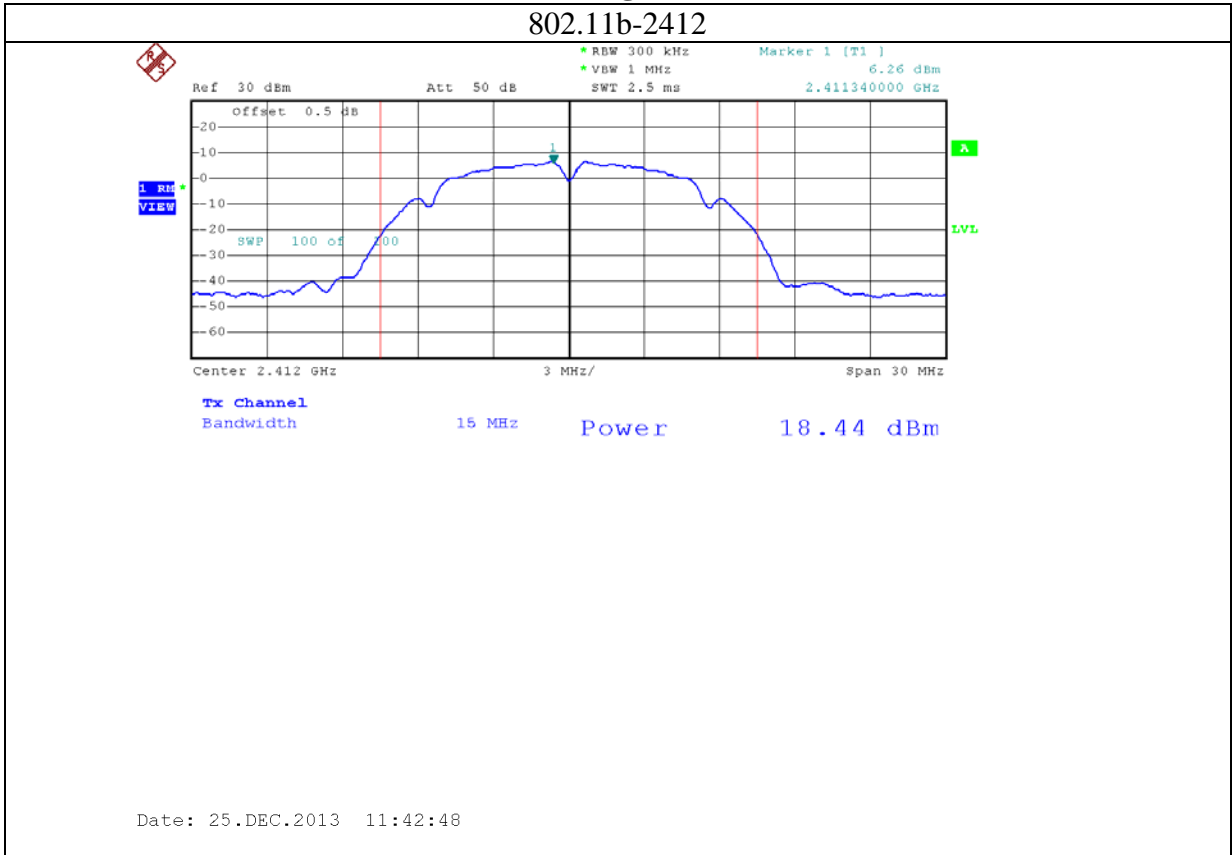

Annex B: Test plots 2 (Maximum Conducted Output power)

1: 2.4G band Port 0 (APEX0100 with 4dBi gain antenna for 2.4GHz band)

2: 2.4G band Port 1 (APEX0100 with 4dBi gain antenna for 2.4GHz band)

3: 2.4G band Port 2 (APEX0100 with 4dBi gain antenna for 2.4GHz band)

4: 5.8G band port 0 (APEX0100 with 5dBi gain antenna for 5.8G band)

802.11n20-5785

Date: 24.NOV.2013 09:52:55

802.11n20-5825

Date: 24.NOV.2013 09:56:56

5: 5.8G band port 1 (APEX0100 with 5dBi gain antenna for 5.8G band)

6: 5.8G band port 2 (APEX0100 with 5dBi gain antenna for 5.8G band)

7: 2.4G band Port 0 (APEX0101 with 5dBi gain antenna for 2.4GHz band)

8: 2.4G band Port 1 (APEX0101 with 5dBi gain antenna for 2.4GHz band)

9: 2.4G band Port 2 (APEX0101 with 5dBi gain antenna for 2.4GHz band)

10: 2.4G band Port 0 (APEX0101 with 14dBi gain antenna for 2.4GHz band)

11: 2.4G band Port 1 (APEX0101 with 14dBi gain antenna for 2.4GHz band)