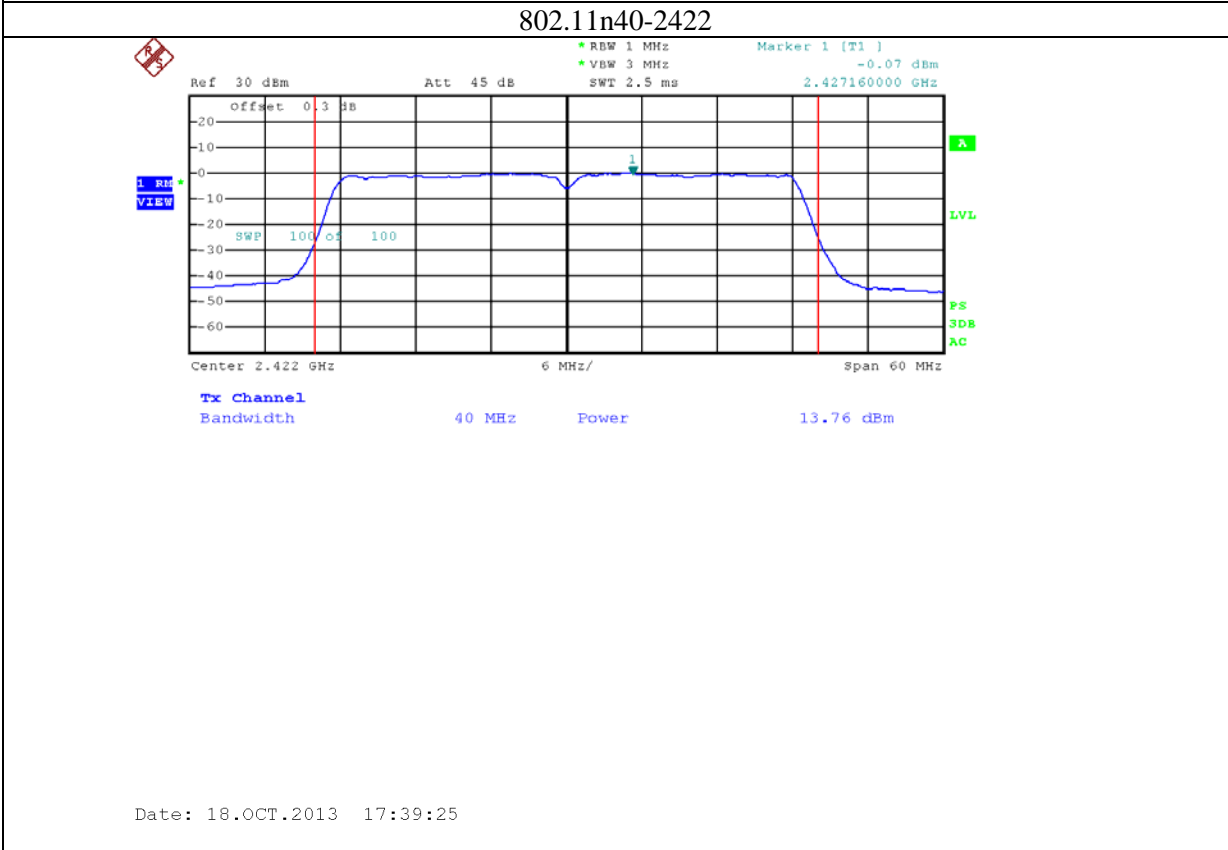

Annex B: Test plots 2 (Maximum Conducted Output power)

1: 2.4G band Port 0 (APEX0100 with 4dBi gain antenna for 2.4GHz band)

2: 2.4G band Port 1 (APEX0100 with 4dBi gain antenna for 2.4GHz band)

3: 2.4G band Port 2 (APEX0100 with 4dBi gain antenna for 2.4GHz band)

4: 5.8G band port 0 (APEX0100 with 5dBi gain antenna for 5.8G band)

802.11n20-5785

Date: 24.NOV.2013 09:52:55

802.11n20-5825

Date: 24.NOV.2013 09:56:56

5: 5.8G band port 1 (APEX0100 with 5dBi gain antenna for 5.8G band)