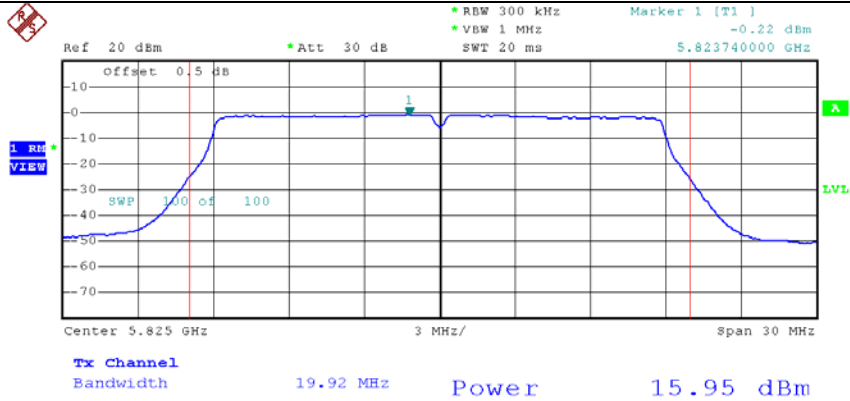

14: 5.8G band port 1 (APEX0101 with 14dBi gain antenna for 5.8G band)

15: 5.8G band port 2 (APEX0101 with 14dBi gain antenna for 5.8G band)

16: 5.8G band port 0 (APEX0101 with 10dBi gain antenna for 5.8G band)

802.11a-5825

802.11n20-5745

Date: 26.JAN.2014 09:57:37

802.11n20-5785

Date: 26.JAN.2014 09:58:37

802.11n20-5825

17: 5.8G band port 1 (APEX0101 with 10dBi gain antenna for 5.8G band)

802.11n20-5785

Date: 26.JAN.2014 10:19:41

802.11n20-5825

18: 5.8G band port 2 (APEX0101 with 10dBi gain antenna for 5.8G band)

802.11a-5825

802.11n20-5745

Date: 26.JAN.2014 10:32:34

802.11n20-5785

Date: 26.JAN.2014 10:33:57