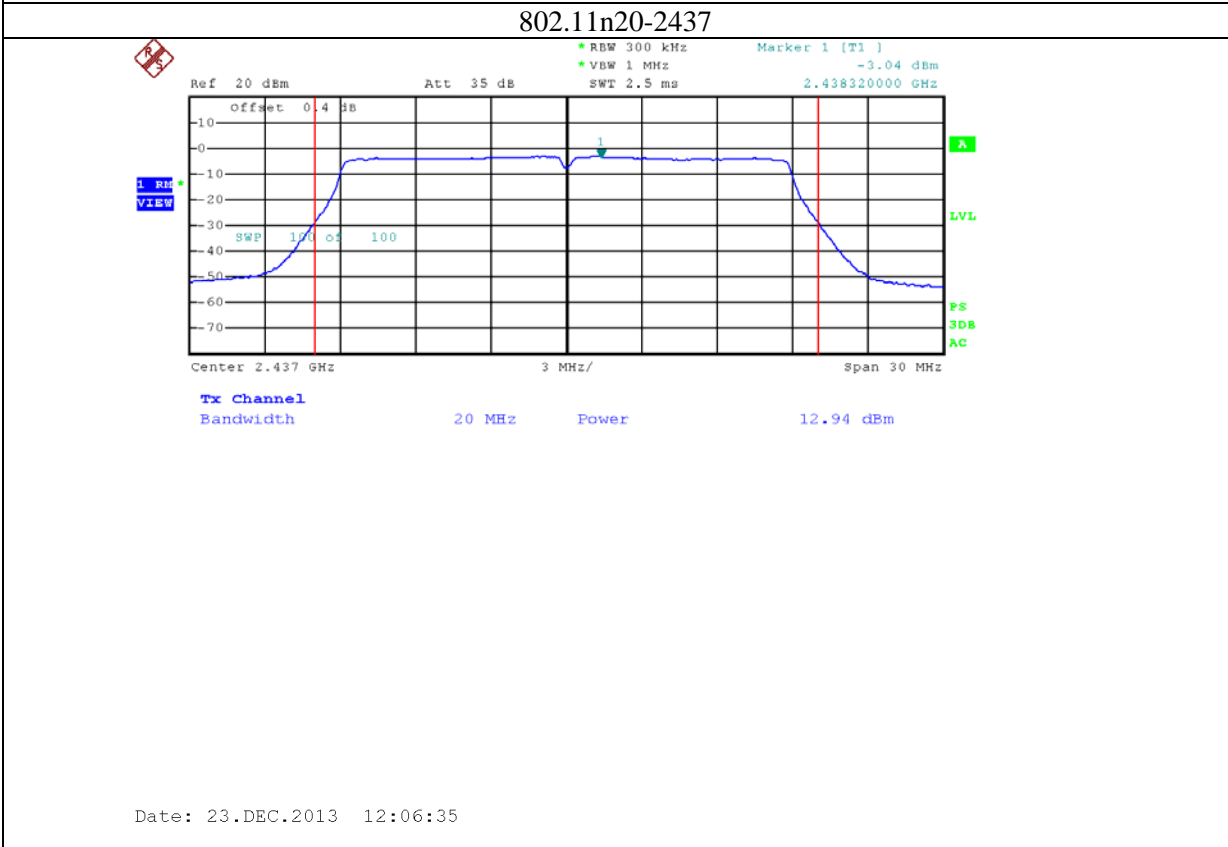

9: 2.4G band Port 2 (APEX0101 with 5dBi gain antenna for 2.4GHz band)

10: 2.4G band Port 0 (APEX0101 with 14dBi gain antenna for 2.4GHz band)

11: 2.4G band Port 1 (APEX0101 with 14dBi gain antenna for 2.4GHz band)

12: 2.4G band Port 2 (APEX0101 with 14dBi gain antenna for 2.4GHz band)

13: 5.8G band port 0 (APEX0101 with 14dBi gain antenna for 5.8G band)

802.11n20-5785

Date: 19.DEC.2013 15:24:31

802.11n20-5825

Date: 19.DEC.2013 15:26:05