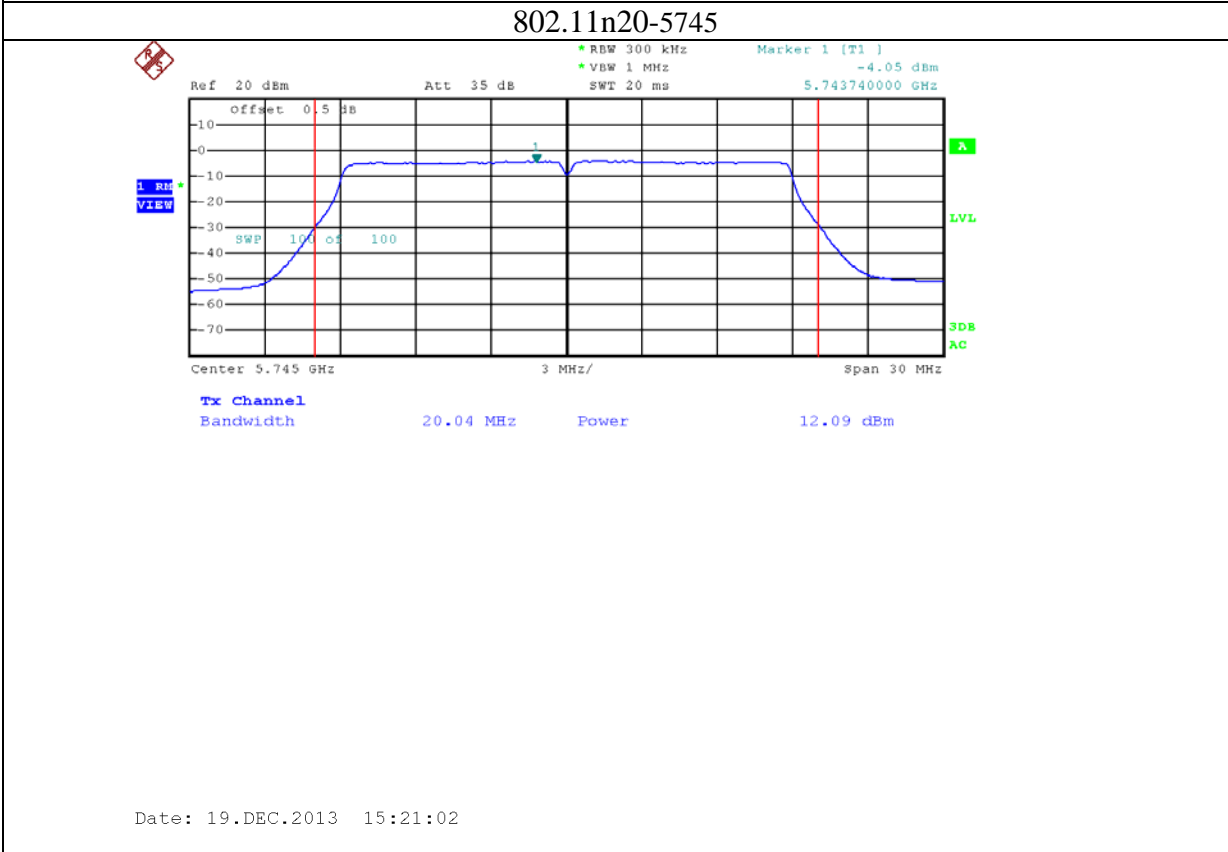

12: 2.4G band Port 2 (APEX0101 with 14dBi gain antenna for 2.4GHz band)

13: 5.8G band port 0 (APEX0101 with 14dBi gain antenna for 5.8G band)

802.11n20-5785

Date: 19.DEC.2013 15:24:31

802.11n20-5825

Date: 19.DEC.2013 15:26:05

14: 5.8G band port 1 (APEX0101 with 14dBi gain antenna for 5.8G band)

15: 5.8G band port 2 (APEX0101 with 14dBi gain antenna for 5.8G band)

16: 5.8G band port 0 (APEX0101 with 10dBi gain antenna for 5.8G band)

802.11a-5825

802.11n20-5745

Date: 26.JAN.2014 09:57:37

802.11n20-5785

Date: 26.JAN.2014 09:58:37

802.11n20-5825

17: 5.8G band port 1 (APEX0101 with 10dBi gain antenna for 5.8G band)

802.11n20-5785