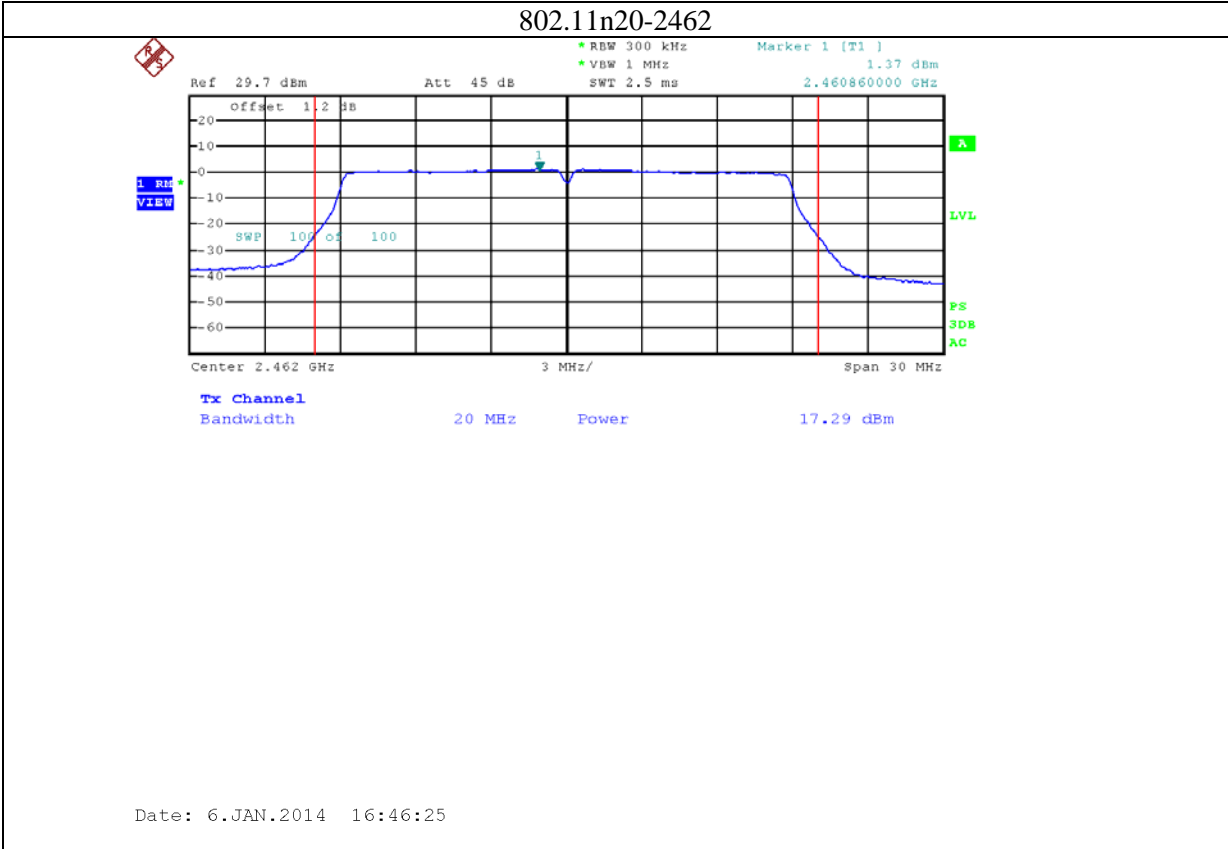

Annex B: Test plots 2 (Maximum Conducted Output power)

1: 2.4G band Port 0 (APEX0100 with 4dBi gain antenna for 2.4GHz band)

2: 2.4G band Port 1 (APEX0100 with 4dBi gain antenna for 2.4GHz band)

3: 2.4G band Port 2 (APEX0100 with 4dBi gain antenna for 2.4GHz band)

4: 5.8G band port 0 (APEX0100 with 5dBi gain antenna for 5.8G band)

802.11n20-5785

Date: 24.NOV.2013 09:52:55

802.11n20-5825

Date: 24.NOV.2013 09:56:56

5: 5.8G band port 1 (APEX0100 with 5dBi gain antenna for 5.8G band)

6: 5.8G band port 2 (APEX0100 with 5dBi gain antenna for 5.8G band)

7: 2.4G band Port 0 (APEX0101 with 5dBi gain antenna for 2.4GHz band)

8: 2.4G band Port 1 (APEX0101 with 5dBi gain antenna for 2.4GHz band)