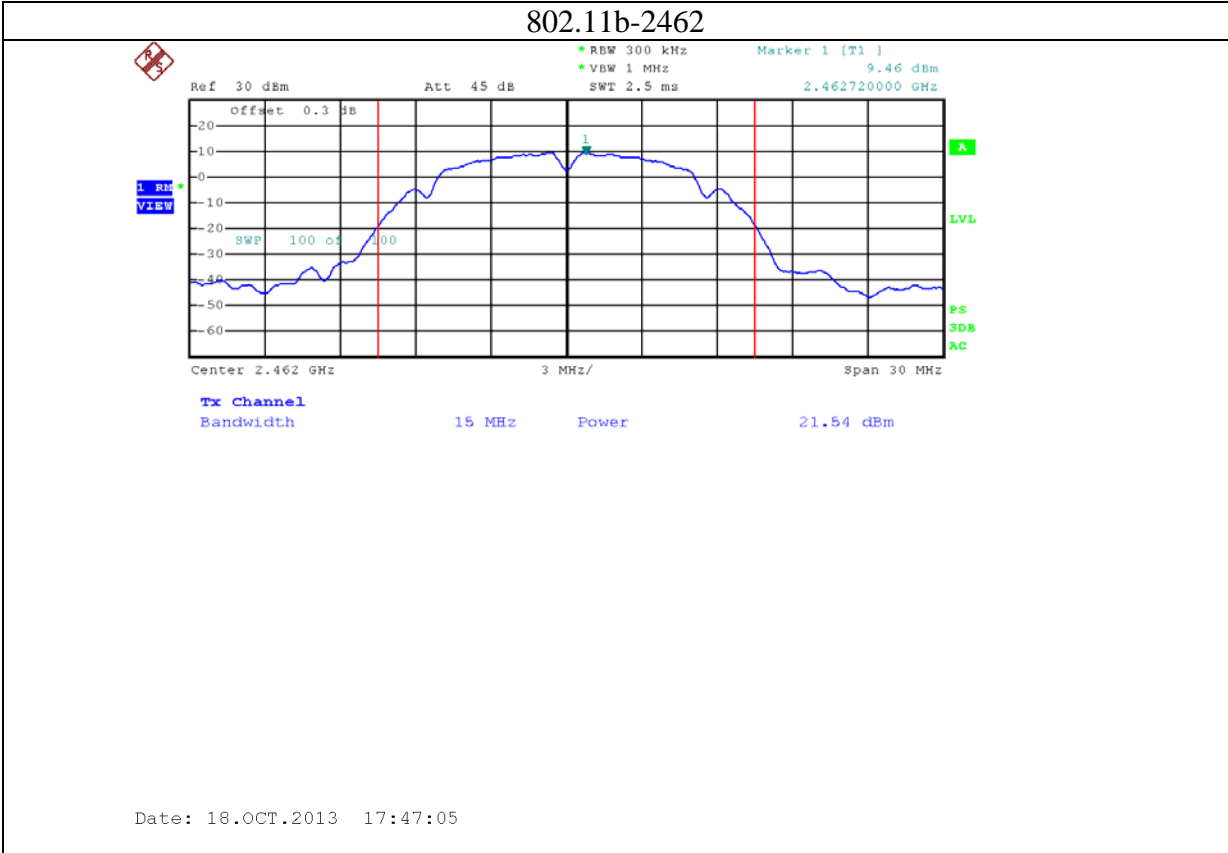

Annex B: Test plots 2 (Maximum Conducted Output power)

1: 2.4G band Port 0 (APEX0100 with 4dBi gain antenna for 2.4GHz band)

2: 2.4G band Port 1 (APEX0100 with 4dBi gain antenna for 2.4GHz band)

3: 2.4G band Port 2 (APEX0100 with 4dBi gain antenna for 2.4GHz band)

4: 5.8G band port 0 (APEX0100 with 5dBi gain antenna for 5.8G band)

802.11n20-5785

Date: 24.NOV.2013 09:52:55

802.11n20-5825

Date: 24.NOV.2013 09:56:56

5: 5.8G band port 1 (APEX0100 with 5dBi gain antenna for 5.8G band)

6: 5.8G band port 2 (APEX0100 with 5dBi gain antenna for 5.8G band)

7: 2.4G band Port 0 (APEX0101 with 5dBi gain antenna for 2.4GHz band)

8: 2.4G band Port 1 (APEX0101 with 5dBi gain antenna for 2.4GHz band)