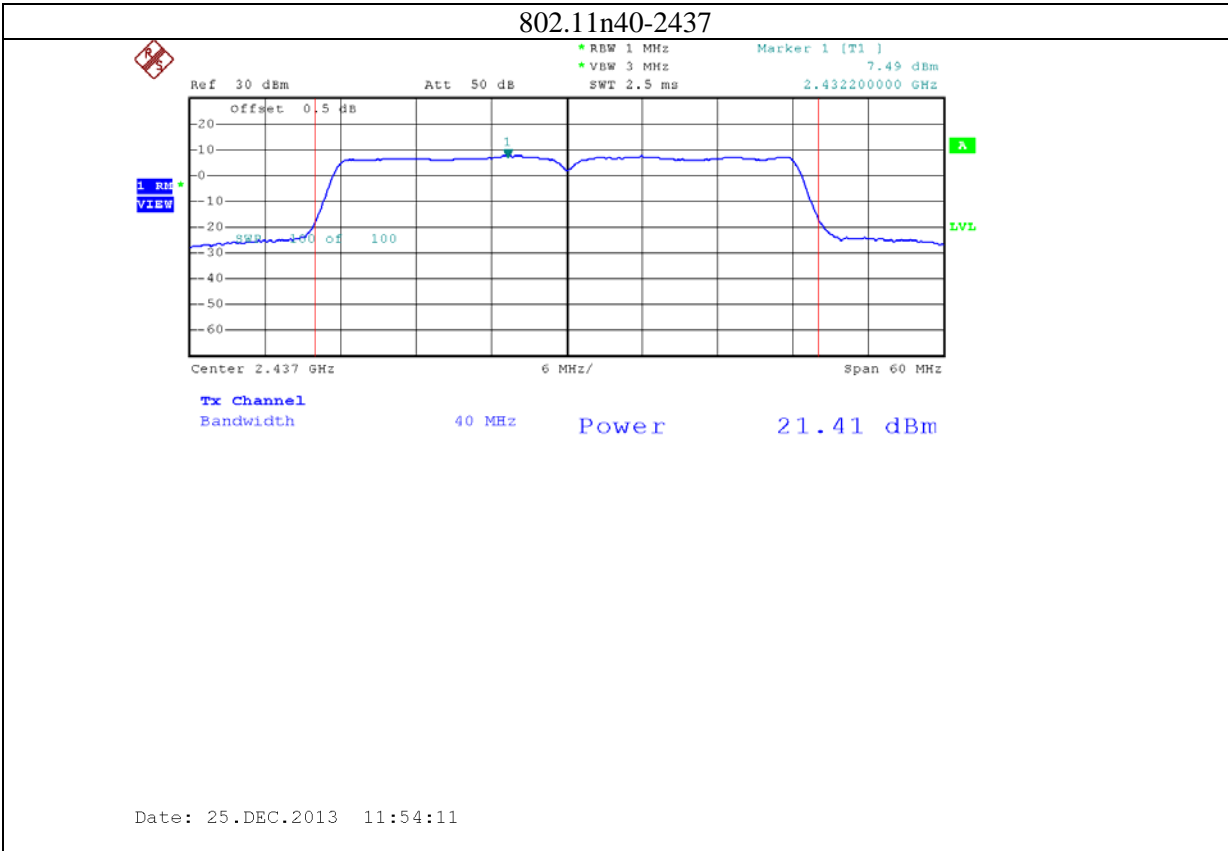

4: 5.8G band port 0 (APEX0100 with 5dBi gain antenna for 5.8G band)

802.11n20-5785

Date: 24.NOV.2013 09:52:55

802.11n20-5825

Date: 24.NOV.2013 09:56:56

5: 5.8G band port 1 (APEX0100 with 5dBi gain antenna for 5.8G band)

6: 5.8G band port 2 (APEX0100 with 5dBi gain antenna for 5.8G band)

7: 2.4G band Port 0 (APEX0101 with 5dBi gain antenna for 2.4GHz band)

8: 2.4G band Port 1 (APEX0101 with 5dBi gain antenna for 2.4GHz band)

9: 2.4G band Port 2 (APEX0101 with 5dBi gain antenna for 2.4GHz band)

10: 2.4G band Port 0 (APEX0101 with 14dBi gain antenna for 2.4GHz band)

11: 2.4G band Port 1 (APEX0101 with 14dBi gain antenna for 2.4GHz band)