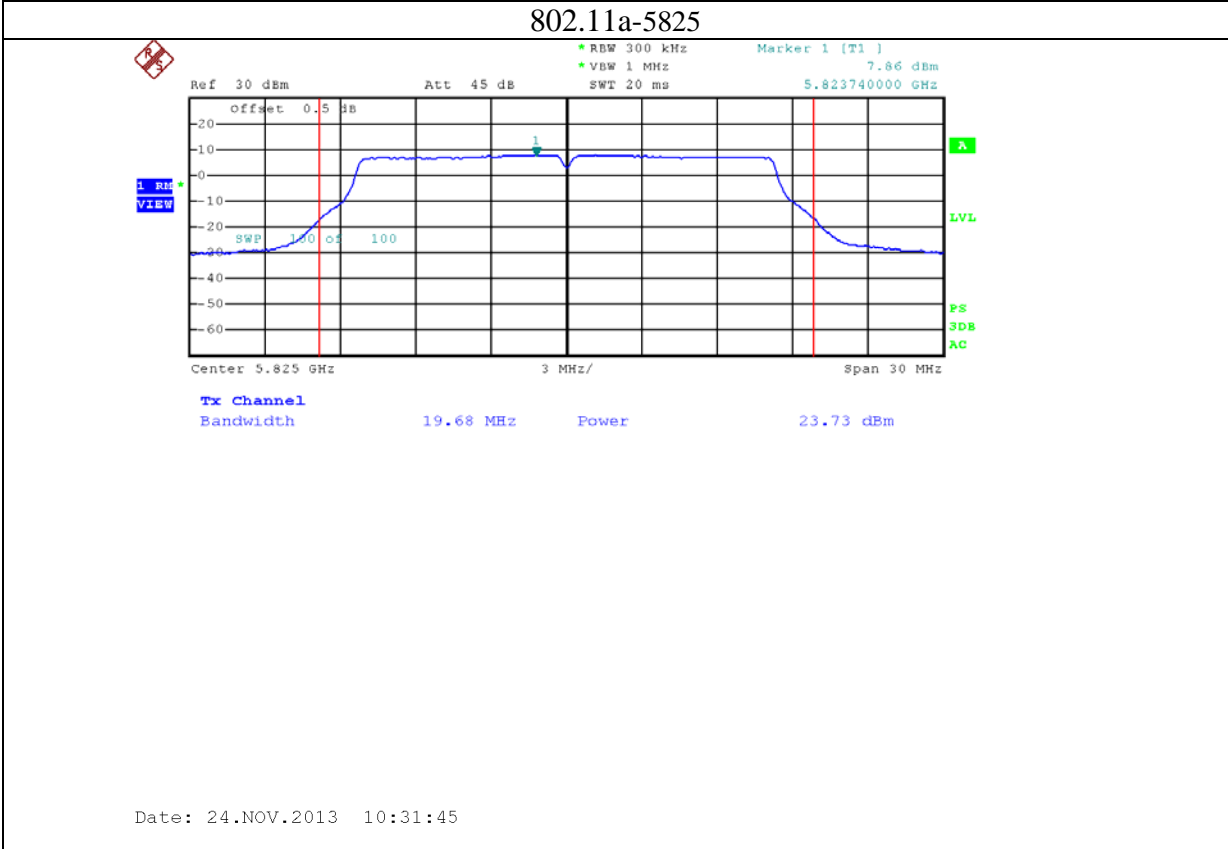

Annex B: Test plots 2 (Maximum Conducted Output power)

1: 2.4G band Port 0 (APEX0100 with 4dBi gain antenna for 2.4GHz band)

2: 2.4G band Port 1 (APEX0100 with 4dBi gain antenna for 2.4GHz band)

3: 2.4G band Port 2 (APEX0100 with 4dBi gain antenna for 2.4GHz band)

4: 5.8G band port 0 (APEX0100 with 5dBi gain antenna for 5.8G band)

802.11n20-5785

Date: 24.NOV.2013 09:52:55

802.11n20-5825

Date: 24.NOV.2013 09:56:56

5: 5.8G band port 1 (APEX0100 with 5dBi gain antenna for 5.8G band)

6: 5.8G band port 2 (APEX0100 with 5dBi gain antenna for 5.8G band)

7: 2.4G band Port 0 (APEX0101 with 5dBi gain antenna for 2.4GHz band)

8: 2.4G band Port 1 (APEX0101 with 5dBi gain antenna for 2.4GHz band)