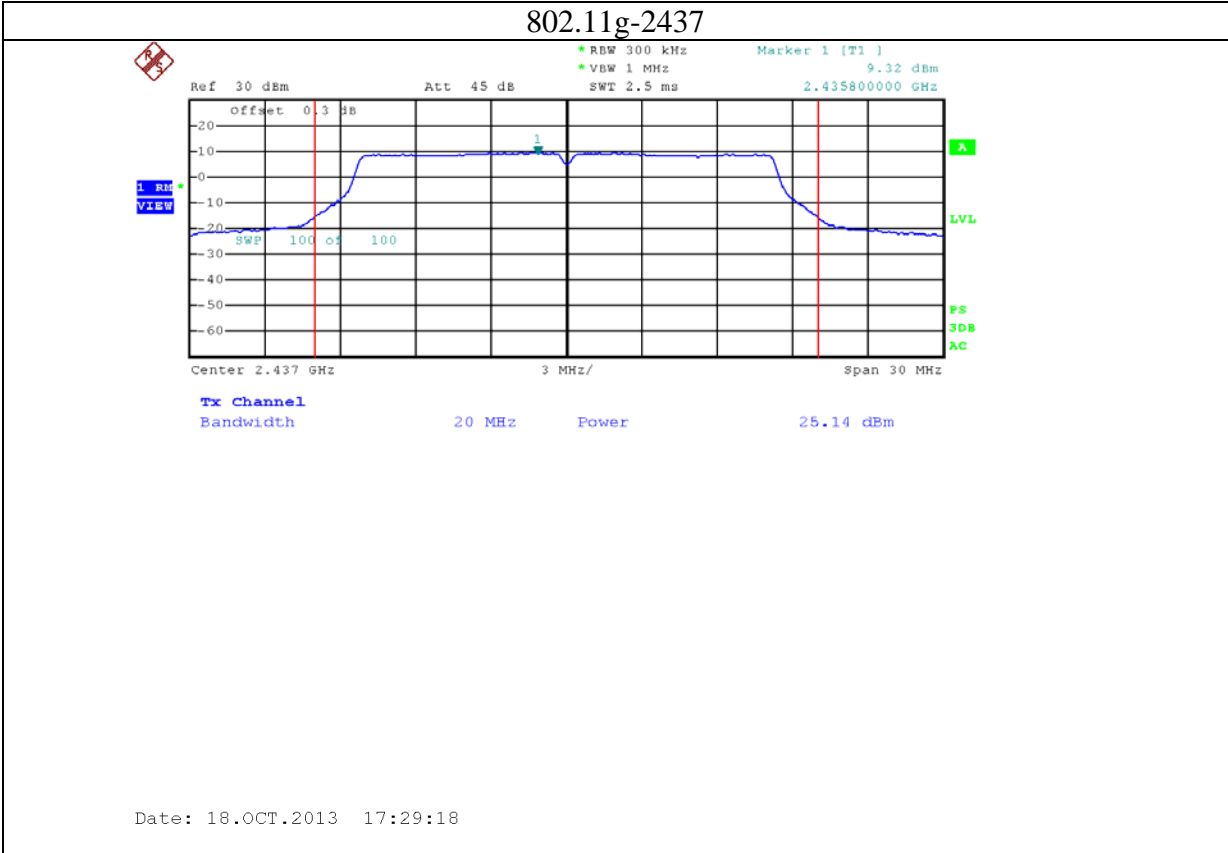

Annex B: Test plots 2 (Maximum Conducted Output power)

1: 2.4G band Port 0 (APEX0100 with 4dBi gain antenna for 2.4GHz band)

2: 2.4G band Port 1 (APEX0100 with 4dBi gain antenna for 2.4GHz band)

3: 2.4G band Port 2 (APEX0100 with 4dBi gain antenna for 2.4GHz band)

4: 5.8G band port 0 (APEX0100 with 5dBi gain antenna for 5.8G band)

802.11n20-5785

Date: 24.NOV.2013 09:52:55

802.11n20-5825

Date: 24.NOV.2013 09:56:56

5: 5.8G band port 1 (APEX0100 with 5dBi gain antenna for 5.8G band)

6: 5.8G band port 2 (APEX0100 with 5dBi gain antenna for 5.8G band)

7: 2.4G band Port 0 (APEX0101 with 5dBi gain antenna for 2.4GHz band)

8: 2.4G band Port 1 (APEX0101 with 5dBi gain antenna for 2.4GHz band)