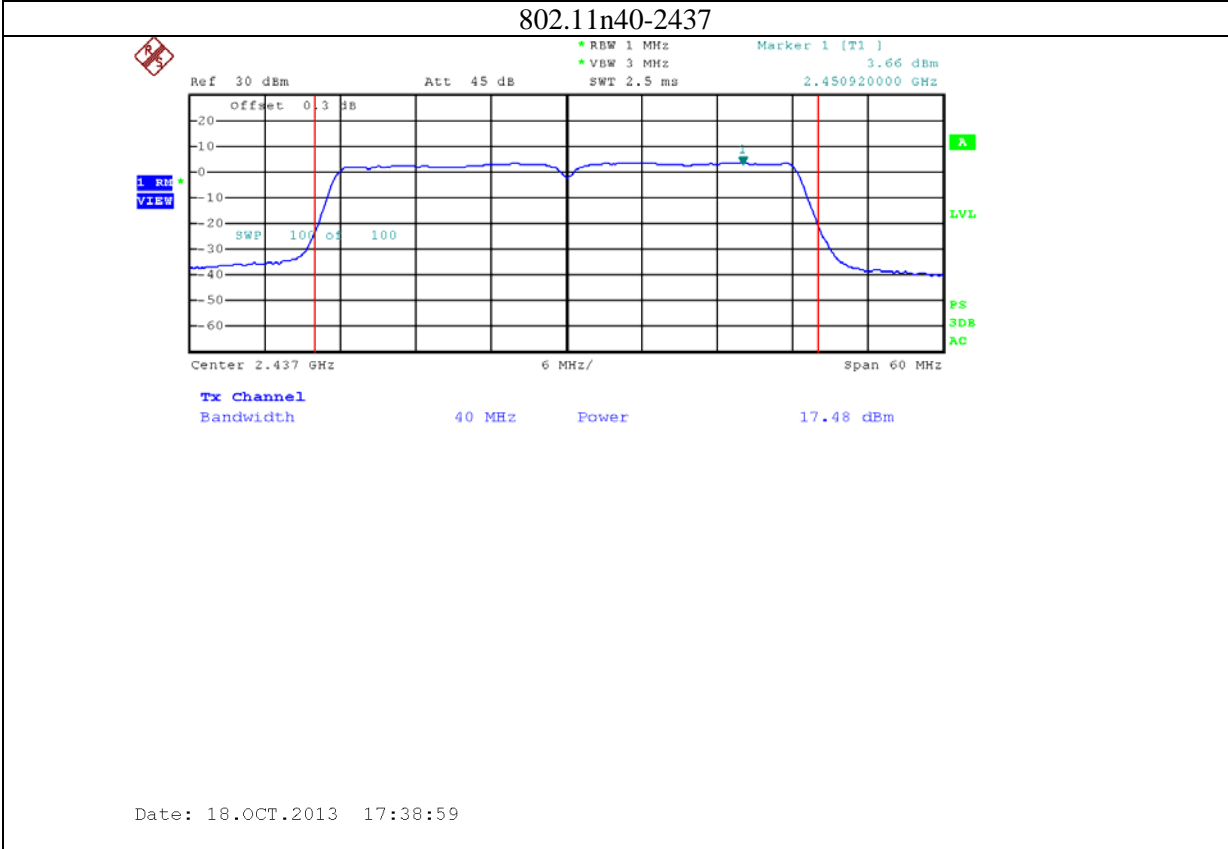

Annex B: Test plots 2 (Maximum Conducted Output power)

1: 2.4G band Port 0 (APEX0100 with 4dBi gain antenna for 2.4GHz band)

2: 2.4G band Port 1 (APEX0100 with 4dBi gain antenna for 2.4GHz band)

3: 2.4G band Port 2 (APEX0100 with 4dBi gain antenna for 2.4GHz band)

4: 5.8G band port 0 (APEX0100 with 5dBi gain antenna for 5.8G band)

802.11n20-5785

Date: 24.NOV.2013 09:52:55

802.11n20-5825

Date: 24.NOV.2013 09:56:56

5: 5.8G band port 1 (APEX0100 with 5dBi gain antenna for 5.8G band)

6: 5.8G band port 2 (APEX0100 with 5dBi gain antenna for 5.8G band)

7: 2.4G band Port 0 (APEX0101 with 5dBi gain antenna for 2.4GHz band)

8: 2.4G band Port 1 (APEX0101 with 5dBi gain antenna for 2.4GHz band)