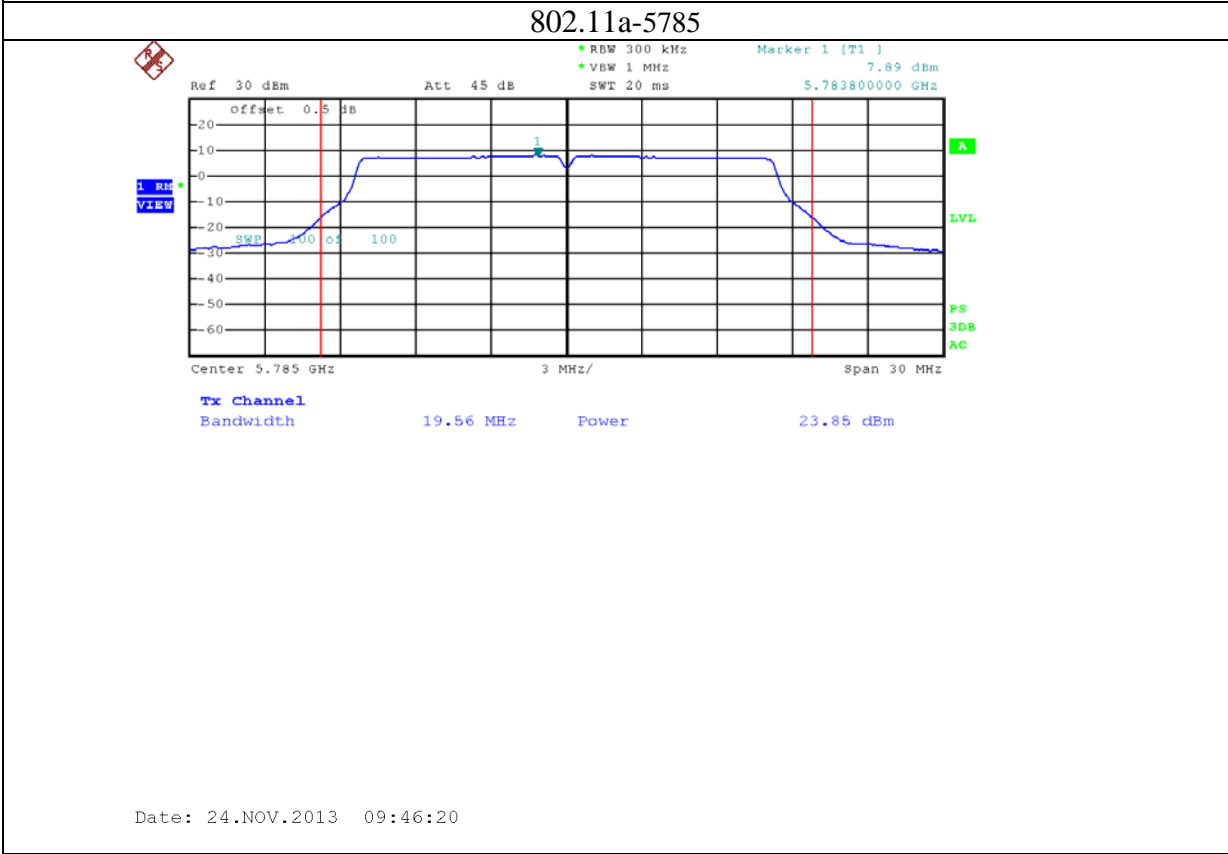

Annex B: Test plots 2 (Maximum Conducted Output power)

1: 2.4G band Port 0 (APEX0100 with 4dBi gain antenna for 2.4GHz band)

2: 2.4G band Port 1 (APEX0100 with 4dBi gain antenna for 2.4GHz band)

3: 2.4G band Port 2 (APEX0100 with 4dBi gain antenna for 2.4GHz band)

4: 5.8G band port 0 (APEX0100 with 5dBi gain antenna for 5.8G band)

802.11n20-5785

Date: 24.NOV.2013 09:52:55

802.11n20-5825

Date: 24.NOV.2013 09:56:56

5: 5.8G band port 1 (APEX0100 with 5dBi gain antenna for 5.8G band)