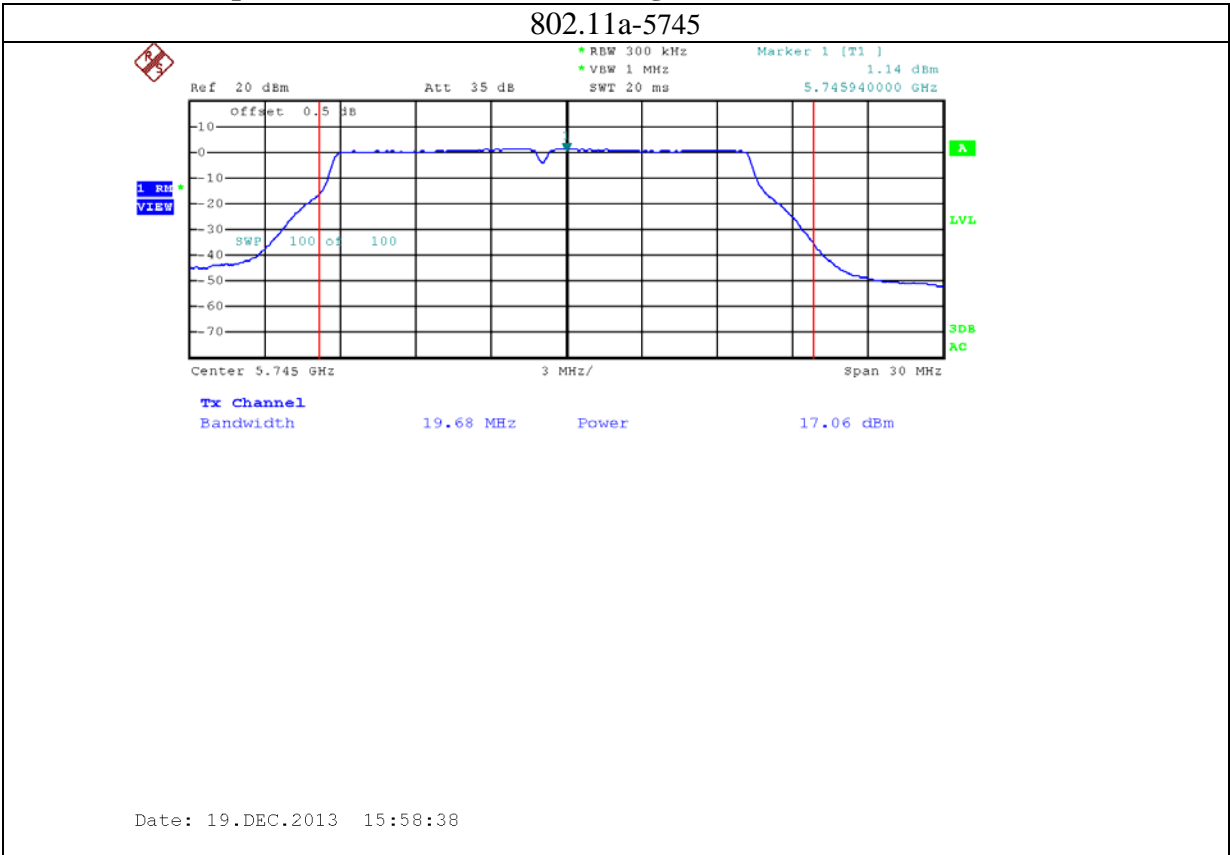

12: 2.4G band Port 2 (APEX0101 with 14dBi gain antenna for 2.4GHz band)

13: 5.8G band port 0 (APEX0101 with 14dBi gain antenna for 5.8G band)

802.11n20-5785

Date: 19.DEC.2013 15:24:31

802.11n20-5825

Date: 19.DEC.2013 15:26:05

14: 5.8G band port 1 (APEX0101 with 14dBi gain antenna for 5.8G band)

15: 5.8G band port 2 (APEX0101 with 14dBi gain antenna for 5.8G band)

16: 5.8G band port 0 (APEX0101 with 10dBi gain antenna for 5.8G band)

802.11a-5825

802.11n20-5745

Date: 26.JAN.2014 09:57:37

802.11n20-5785

Date: 26.JAN.2014 09:58:37

802.11n20-5825

17: 5.8G band port 1 (APEX0101 with 10dBi gain antenna for 5.8G band)

802.11n20-5785

Date: 26.JAN.2014 10:19:41

802.11n20-5825

18: 5.8G band port 2 (APEX0101 with 10dBi gain antenna for 5.8G band)

802.11a-5825

802.11n20-5745

Date: 26.JAN.2014 10:32:34

802.11n20-5785

Date: 26.JAN.2014 10:33:57