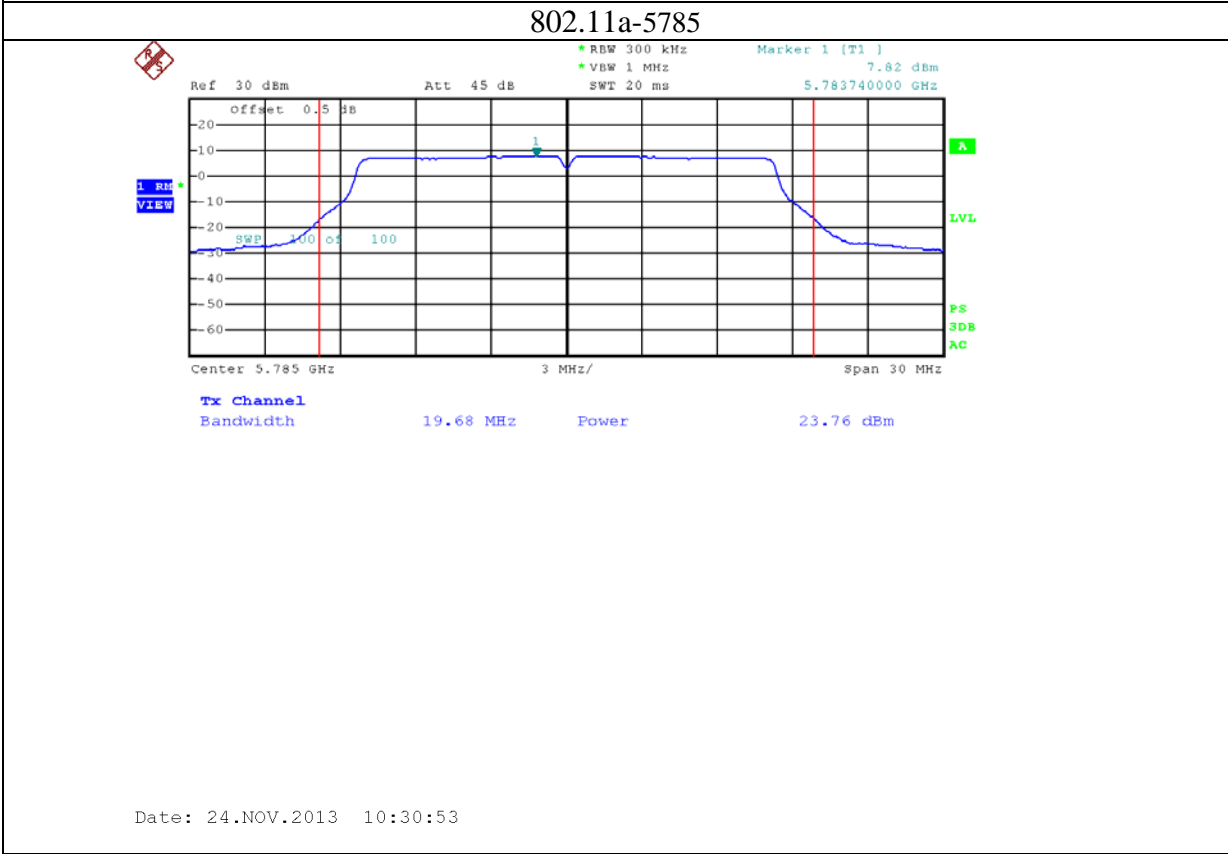

Annex B: Test plots 2 (Maximum Conducted Output power)

1: 2.4G band Port 0 (APEX0100 with 4dBi gain antenna for 2.4GHz band)

2: 2.4G band Port 1 (APEX0100 with 4dBi gain antenna for 2.4GHz band)

3: 2.4G band Port 2 (APEX0100 with 4dBi gain antenna for 2.4GHz band)

4: 5.8G band port 0 (APEX0100 with 5dBi gain antenna for 5.8G band)

802.11n20-5785

Date: 24.NOV.2013 09:52:55

802.11n20-5825

Date: 24.NOV.2013 09:56:56

5: 5.8G band port 1 (APEX0100 with 5dBi gain antenna for 5.8G band)

6: 5.8G band port 2 (APEX0100 with 5dBi gain antenna for 5.8G band)

7: 2.4G band Port 0 (APEX0101 with 5dBi gain antenna for 2.4GHz band)

8: 2.4G band Port 1 (APEX0101 with 5dBi gain antenna for 2.4GHz band)