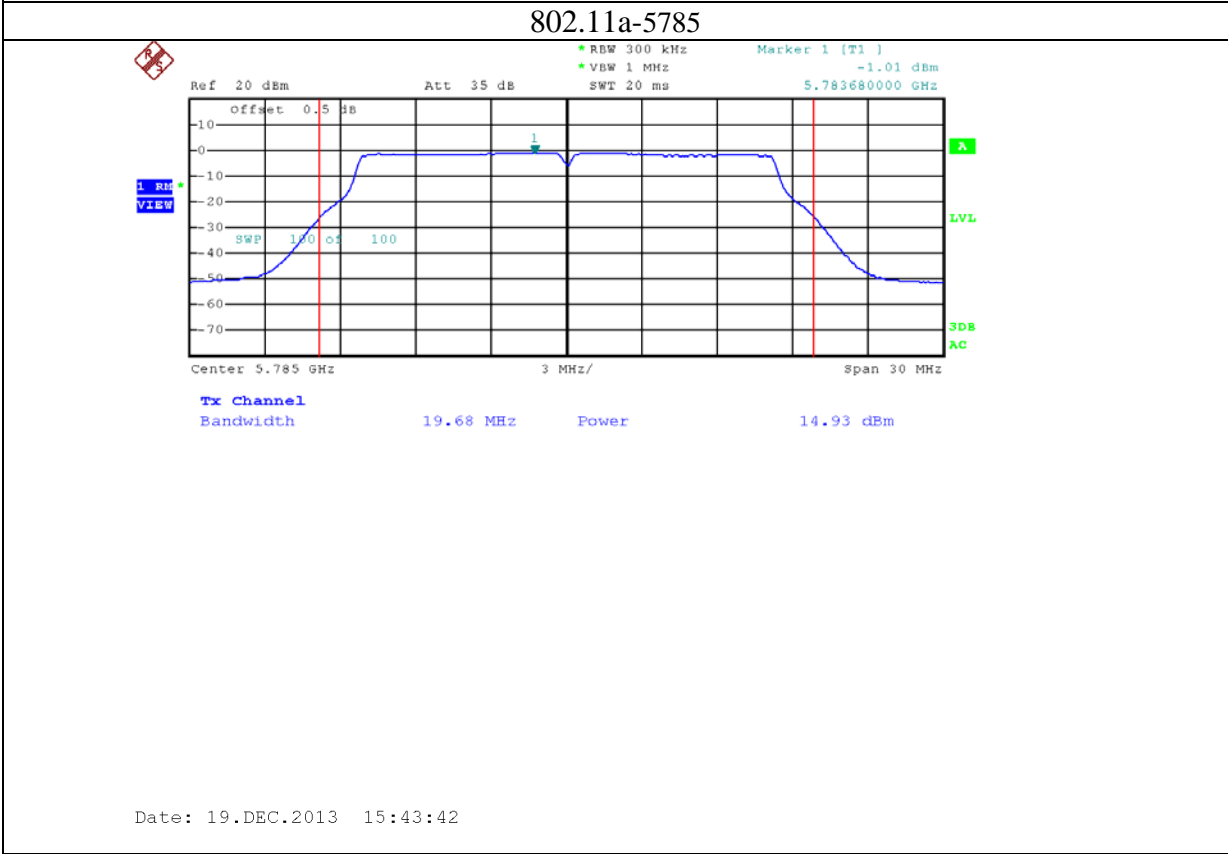

12: 2.4G band Port 2 (APEX0101 with 14dBi gain antenna for 2.4GHz band)

13: 5.8G band port 0 (APEX0101 with 14dBi gain antenna for 5.8G band)

802.11n20-5785

Date: 19.DEC.2013 15:24:31

802.11n20-5825

Date: 19.DEC.2013 15:26:05

14: 5.8G band port 1 (APEX0101 with 14dBi gain antenna for 5.8G band)

15: 5.8G band port 2 (APEX0101 with 14dBi gain antenna for 5.8G band)

16: 5.8G band port 0 (APEX0101 with 10dBi gain antenna for 5.8G band)

802.11a-5825

802.11n20-5745

Date: 26.JAN.2014 09:57:37

802.11n20-5785

Date: 26.JAN.2014 09:58:37

802.11n20-5825

17: 5.8G band port 1 (APEX0101 with 10dBi gain antenna for 5.8G band)

802.11n20-5785