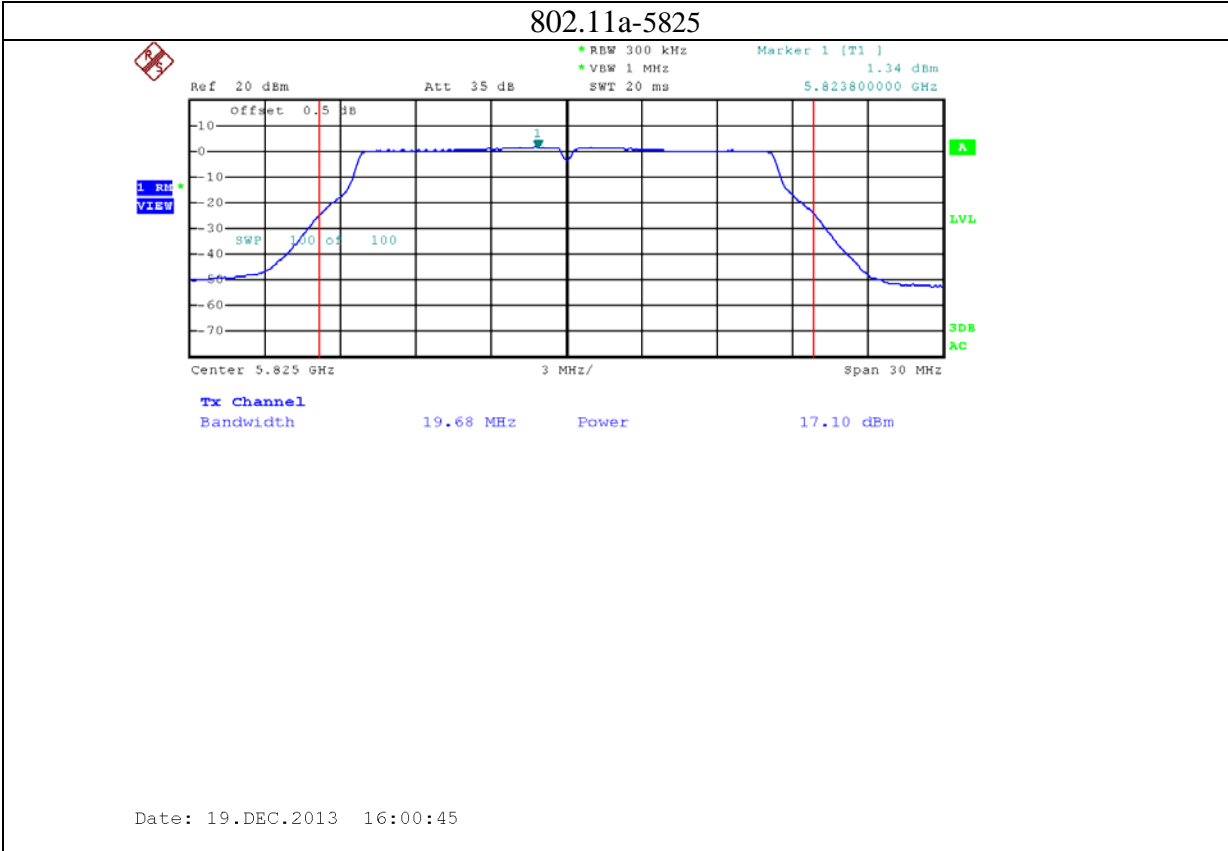

12: 2.4G band Port 2 (APEX0101 with 14dBi gain antenna for 2.4GHz band)

13: 5.8G band port 0 (APEX0101 with 14dBi gain antenna for 5.8G band)

802.11n20-5785

Date: 19.DEC.2013 15:24:31

802.11n20-5825

Date: 19.DEC.2013 15:26:05

14: 5.8G band port 1 (APEX0101 with 14dBi gain antenna for 5.8G band)

15: 5.8G band port 2 (APEX0101 with 14dBi gain antenna for 5.8G band)

16: 5.8G band port 0 (APEX0101 with 10dBi gain antenna for 5.8G band)

802.11a-5825

802.11n20-5745

Date: 26.JAN.2014 09:57:37

802.11n20-5785

Date: 26.JAN.2014 09:58:37

802.11n20-5825

17: 5.8G band port 1 (APEX0101 with 10dBi gain antenna for 5.8G band)

802.11n20-5785

Date: 26.JAN.2014 10:19:41

802.11n20-5825

18: 5.8G band port 2 (APEX0101 with 10dBi gain antenna for 5.8G band)

802.11a-5825

802.11n20-5745

Date: 26.JAN.2014 10:32:34

802.11n20-5785

Date: 26.JAN.2014 10:33:57