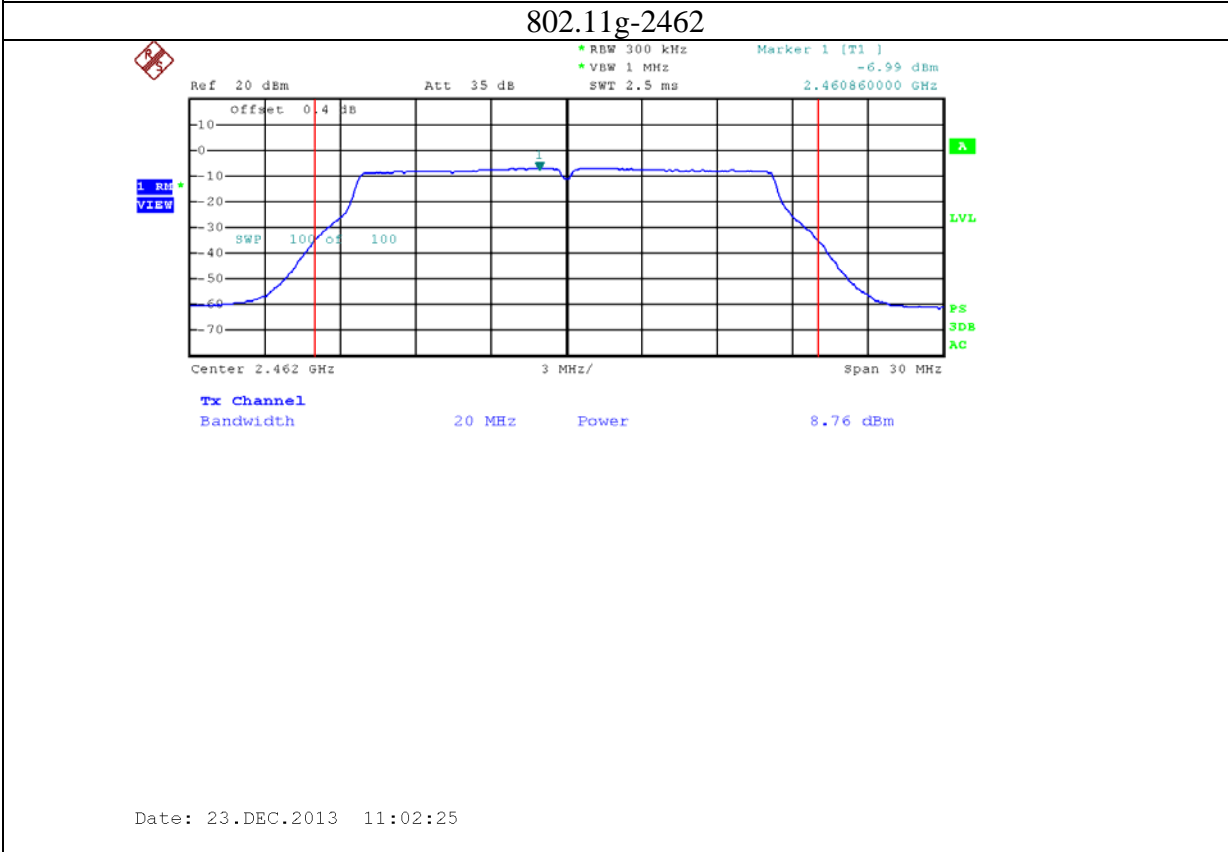

9: 2.4G band Port 2 (APEX0101 with 5dBi gain antenna for 2.4GHz band)

10: 2.4G band Port 0 (APEX0101 with 14dBi gain antenna for 2.4GHz band)

11: 2.4G band Port 1 (APEX0101 with 14dBi gain antenna for 2.4GHz band)

12: 2.4G band Port 2 (APEX0101 with 14dBi gain antenna for 2.4GHz band)

13: 5.8G band port 0 (APEX0101 with 14dBi gain antenna for 5.8G band)

802.11n20-5785

Date: 19.DEC.2013 15:24:31

802.11n20-5825

Date: 19.DEC.2013 15:26:05