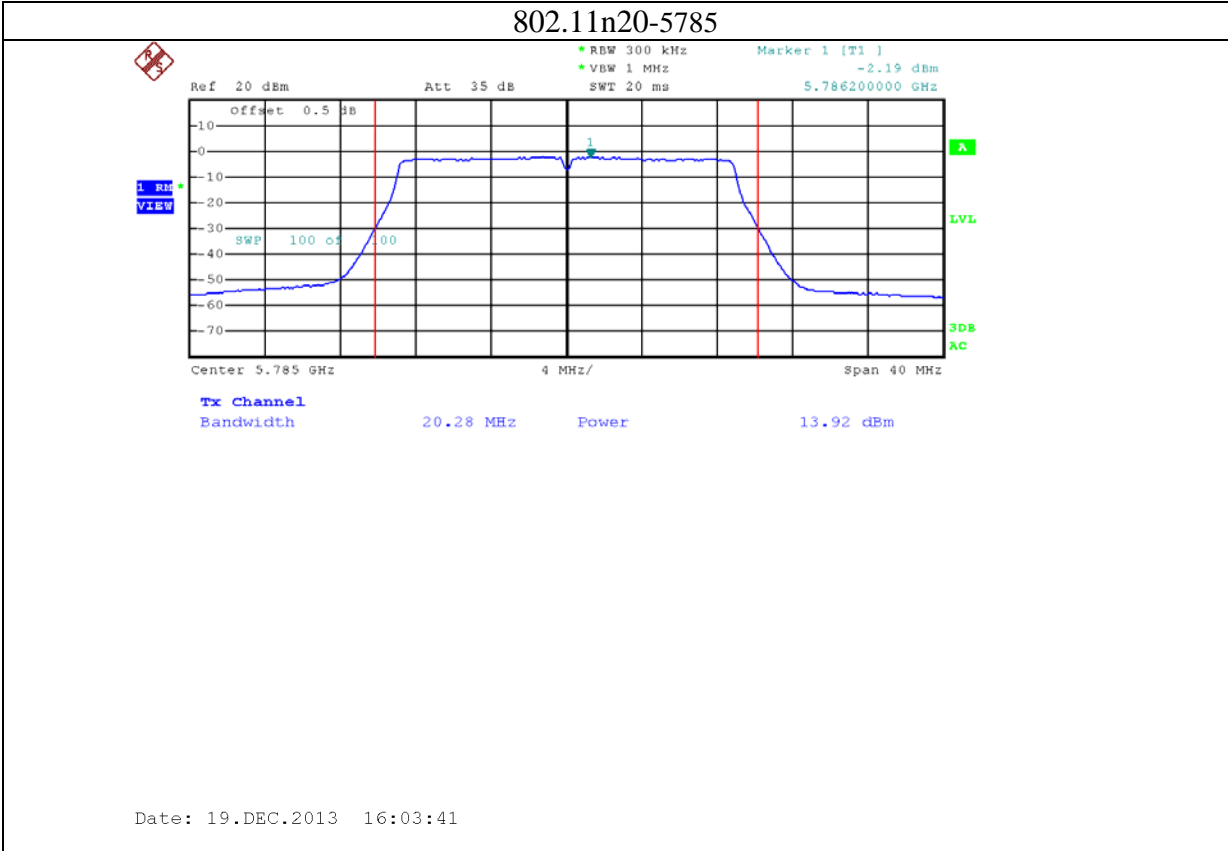

14: 5.8G band port 1 (APEX0101 with 14dBi gain antenna for 5.8G band)

15: 5.8G band port 2 (APEX0101 with 14dBi gain antenna for 5.8G band)

16: 5.8G band port 0 (APEX0101 with 10dBi gain antenna for 5.8G band)

802.11a-5825

802.11n20-5745

Date: 26.JAN.2014 09:57:37

802.11n20-5785

Date: 26.JAN.2014 09:58:37

802.11n20-5825

17: 5.8G band port 1 (APEX0101 with 10dBi gain antenna for 5.8G band)

802.11n20-5785

Date: 26.JAN.2014 10:19:41

802.11n20-5825

18: 5.8G band port 2 (APEX0101 with 10dBi gain antenna for 5.8G band)

802.11a-5825

802.11n20-5745

Date: 26.JAN.2014 10:32:34

802.11n20-5785

Date: 26.JAN.2014 10:33:57