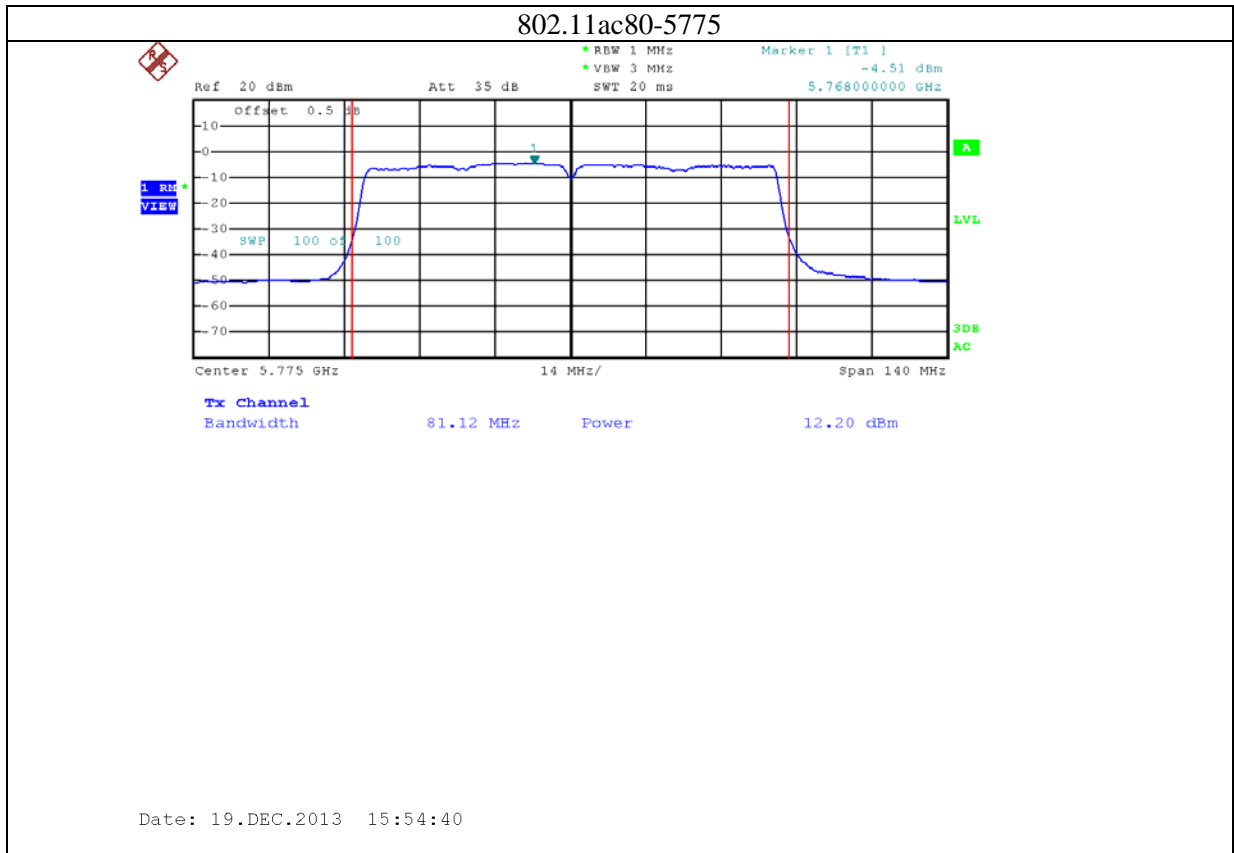

12: 2.4G band Port 2 (APEX0101 with 14dBi gain antenna for 2.4GHz band)

13: 5.8G band port 0 (APEX0101 with 14dBi gain antenna for 5.8G band)

802.11n20-5785

Date: 19.DEC.2013 15:24:31

802.11n20-5825

Date: 19.DEC.2013 15:26:05

14: 5.8G band port 1 (APEX0101 with 14dBi gain antenna for 5.8G band)

15: 5.8G band port 2 (APEX0101 with 14dBi gain antenna for 5.8G band)

16: 5.8G band port 0 (APEX0101 with 10dBi gain antenna for 5.8G band)

802.11a-5825

802.11n20-5745

Date: 26.JAN.2014 09:57:37

802.11n20-5785

Date: 26.JAN.2014 09:58:37

802.11n20-5825

17: 5.8G band port 1 (APEX0101 with 10dBi gain antenna for 5.8G band)

802.11n20-5785