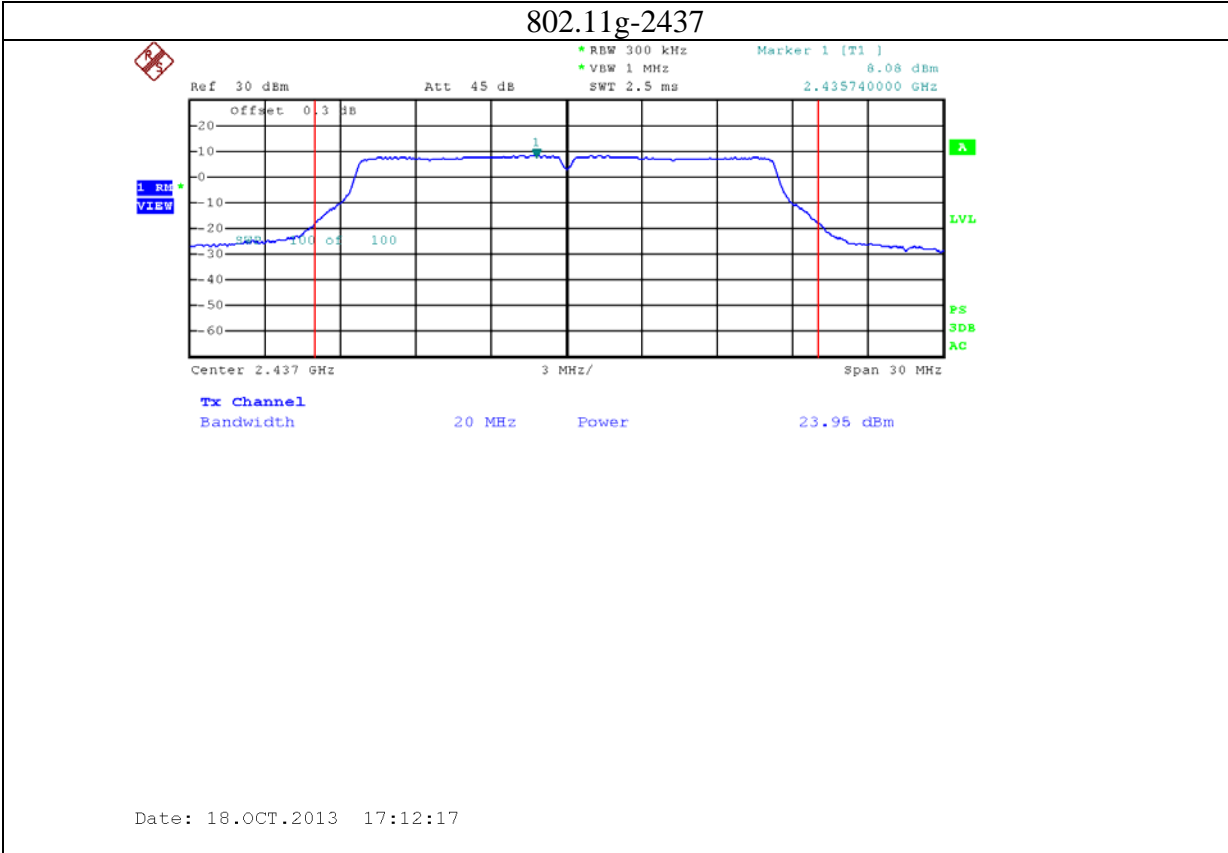

Annex B: Test plots 2 (Maximum Conducted Output power)

1: 2.4G band Port 0 (APEX0100 with 4dBi gain antenna for 2.4GHz band)

2: 2.4G band Port 1 (APEX0100 with 4dBi gain antenna for 2.4GHz band)

3: 2.4G band Port 2 (APEX0100 with 4dBi gain antenna for 2.4GHz band)

4: 5.8G band port 0 (APEX0100 with 5dBi gain antenna for 5.8G band)

802.11n20-5785

Date: 24.NOV.2013 09:52:55

802.11n20-5825

Date: 24.NOV.2013 09:56:56

5: 5.8G band port 1 (APEX0100 with 5dBi gain antenna for 5.8G band)

6: 5.8G band port 2 (APEX0100 with 5dBi gain antenna for 5.8G band)

7: 2.4G band Port 0 (APEX0101 with 5dBi gain antenna for 2.4GHz band)

8: 2.4G band Port 1 (APEX0101 with 5dBi gain antenna for 2.4GHz band)