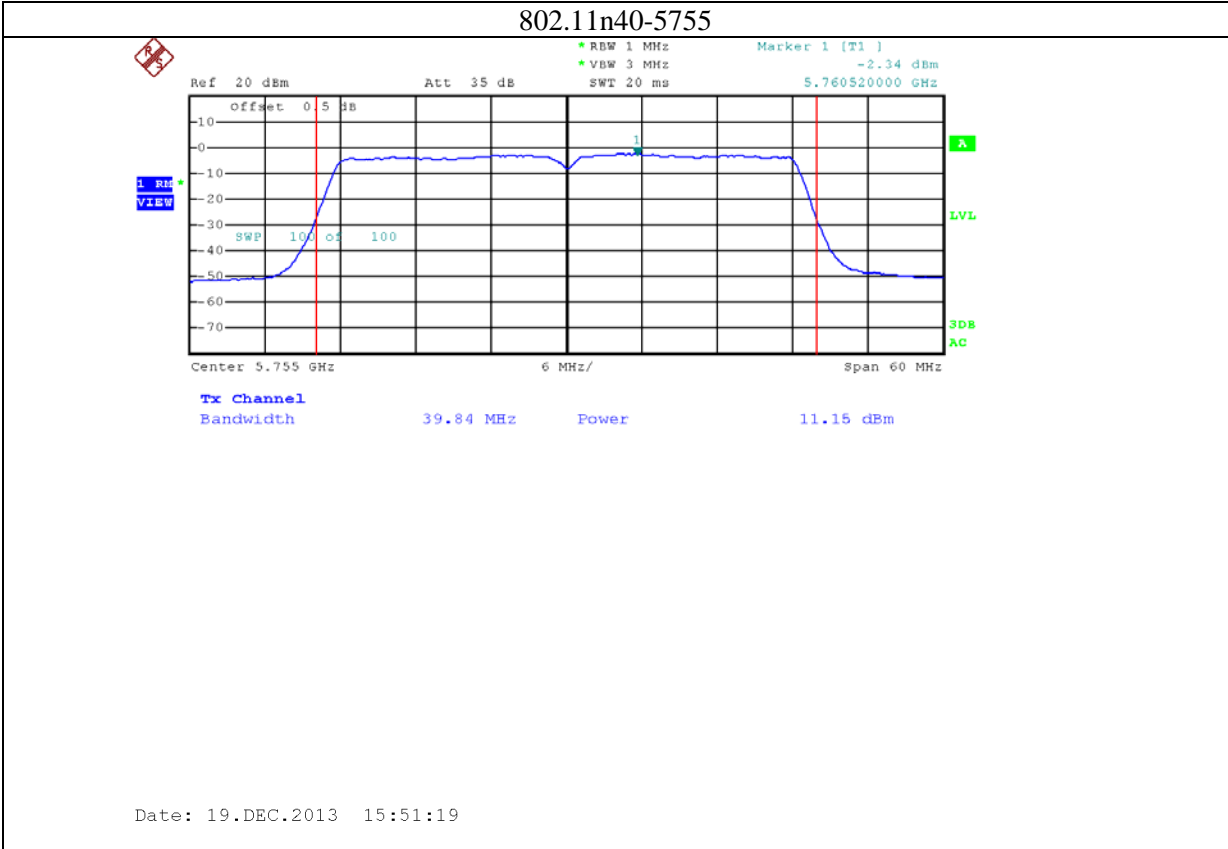

12: 2.4G band Port 2 (APEX0101 with 14dBi gain antenna for 2.4GHz band)

13: 5.8G band port 0 (APEX0101 with 14dBi gain antenna for 5.8G band)

802.11n20-5785

Date: 19.DEC.2013 15:24:31

802.11n20-5825

Date: 19.DEC.2013 15:26:05

14: 5.8G band port 1 (APEX0101 with 14dBi gain antenna for 5.8G band)

15: 5.8G band port 2 (APEX0101 with 14dBi gain antenna for 5.8G band)

16: 5.8G band port 0 (APEX0101 with 10dBi gain antenna for 5.8G band)

802.11a-5825

802.11n20-5745

Date: 26.JAN.2014 09:57:37

802.11n20-5785

Date: 26.JAN.2014 09:58:37

802.11n20-5825

17: 5.8G band port 1 (APEX0101 with 10dBi gain antenna for 5.8G band)

802.11n20-5785