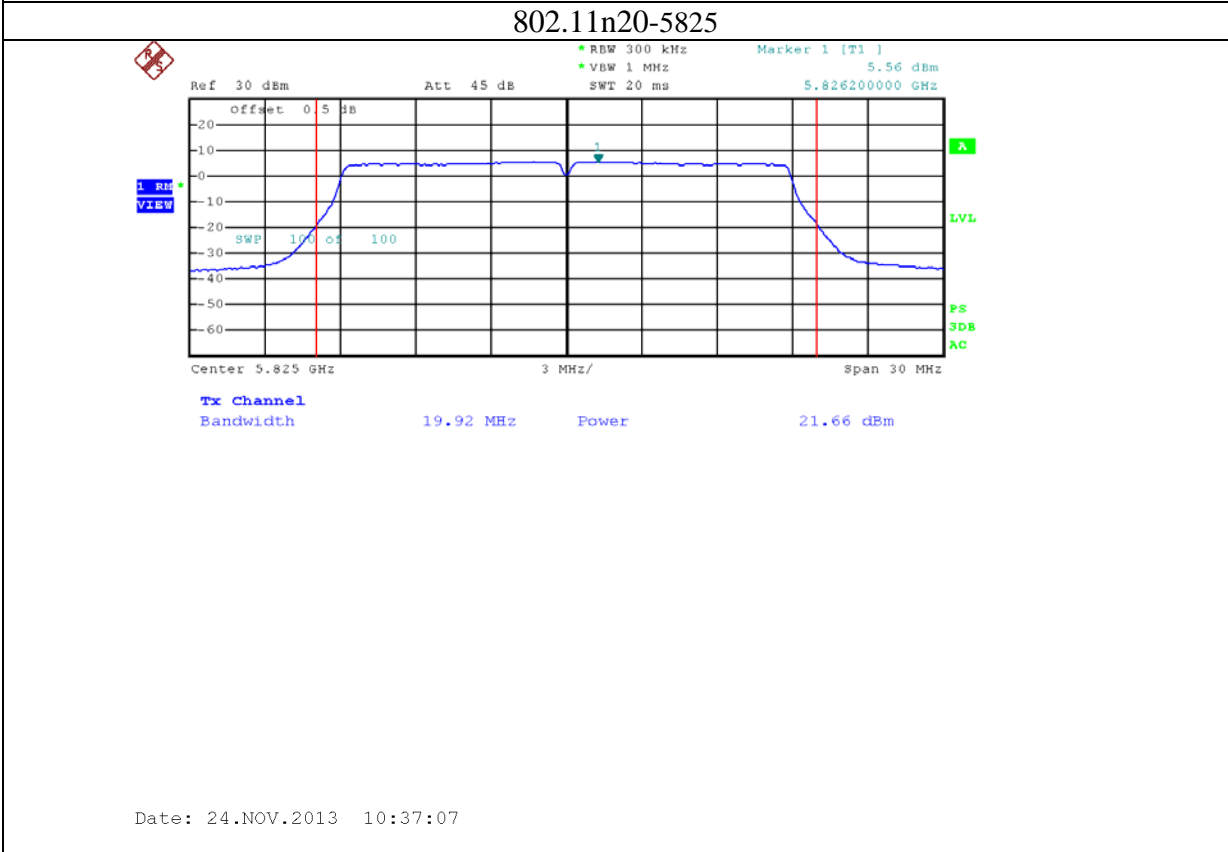

Annex B: Test plots 2 (Maximum Conducted Output power)

1: 2.4G band Port 0 (APEX0100 with 4dBi gain antenna for 2.4GHz band)

2: 2.4G band Port 1 (APEX0100 with 4dBi gain antenna for 2.4GHz band)

3: 2.4G band Port 2 (APEX0100 with 4dBi gain antenna for 2.4GHz band)

4: 5.8G band port 0 (APEX0100 with 5dBi gain antenna for 5.8G band)

802.11n20-5785

Date: 24.NOV.2013 09:52:55

802.11n20-5825

Date: 24.NOV.2013 09:56:56

5: 5.8G band port 1 (APEX0100 with 5dBi gain antenna for 5.8G band)

6: 5.8G band port 2 (APEX0100 with 5dBi gain antenna for 5.8G band)

7: 2.4G band Port 0 (APEX0101 with 5dBi gain antenna for 2.4GHz band)

8: 2.4G band Port 1 (APEX0101 with 5dBi gain antenna for 2.4GHz band)