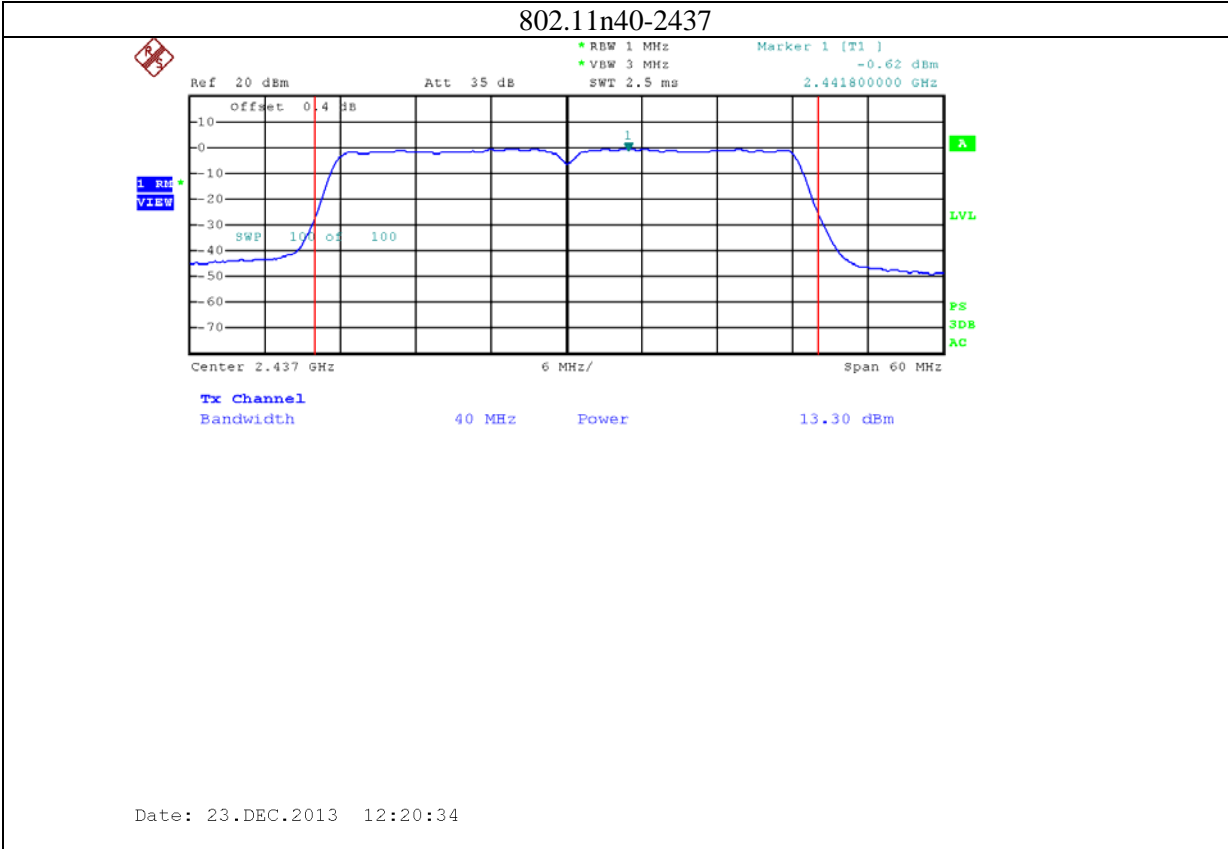

12: 2.4G band Port 2 (APEX0101 with 14dBi gain antenna for 2.4GHz band)

13: 5.8G band port 0 (APEX0101 with 14dBi gain antenna for 5.8G band)

802.11n20-5785

Date: 19.DEC.2013 15:24:31

802.11n20-5825

Date: 19.DEC.2013 15:26:05

14: 5.8G band port 1 (APEX0101 with 14dBi gain antenna for 5.8G band)

15: 5.8G band port 2 (APEX0101 with 14dBi gain antenna for 5.8G band)

16: 5.8G band port 0 (APEX0101 with 10dBi gain antenna for 5.8G band)

802.11a-5825

802.11n20-5745

Date: 26.JAN.2014 09:57:37

802.11n20-5785

Date: 26.JAN.2014 09:58:37

802.11n20-5825

17: 5.8G band port 1 (APEX0101 with 10dBi gain antenna for 5.8G band)

802.11n20-5785

Date: 26.JAN.2014 10:19:41

802.11n20-5825

18: 5.8G band port 2 (APEX0101 with 10dBi gain antenna for 5.8G band)

802.11a-5825

802.11n20-5745

Date: 26.JAN.2014 10:32:34

802.11n20-5785

Date: 26.JAN.2014 10:33:57