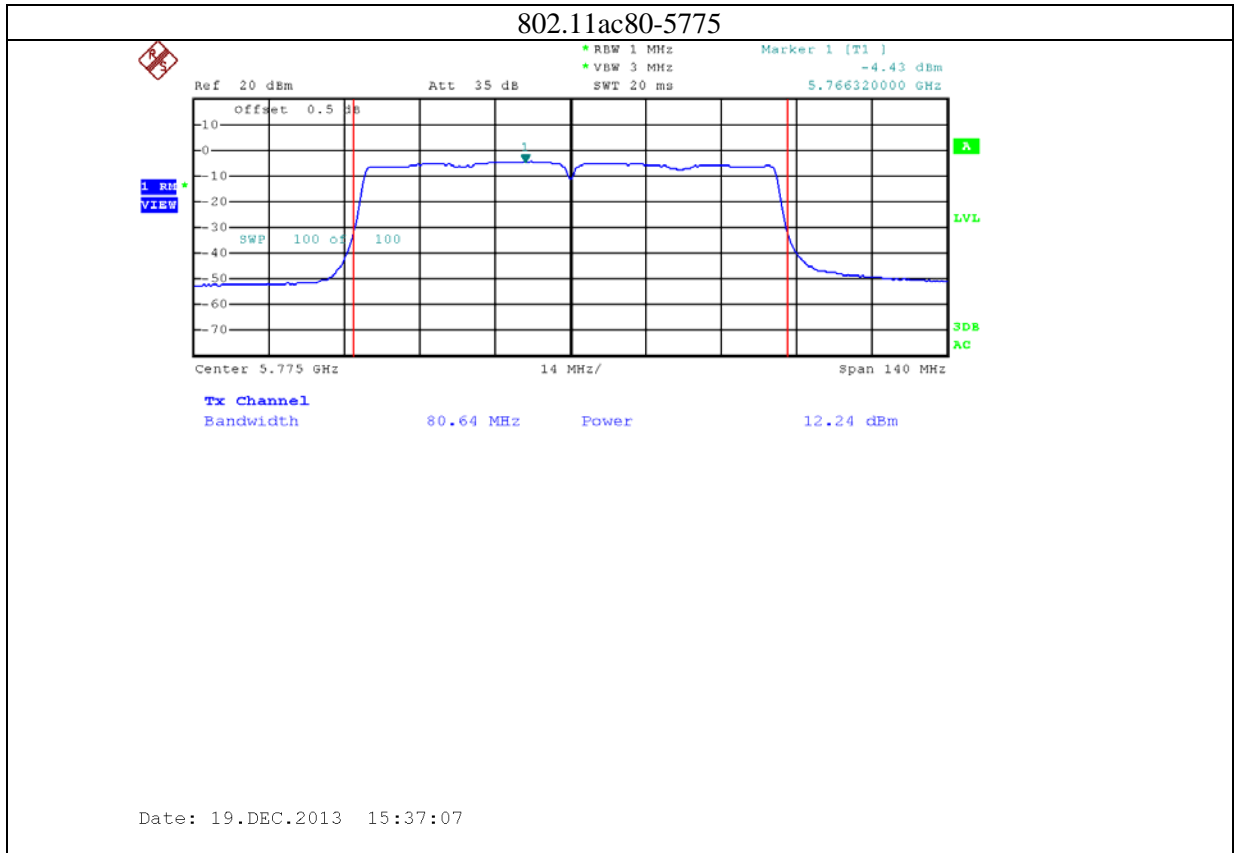

12: 2.4G band Port 2 (APEX0101 with 14dBi gain antenna for 2.4GHz band)

13: 5.8G band port 0 (APEX0101 with 14dBi gain antenna for 5.8G band)

802.11n20-5785

Date: 19.DEC.2013 15:24:31

802.11n20-5825

Date: 19.DEC.2013 15:26:05

14: 5.8G band port 1 (APEX0101 with 14dBi gain antenna for 5.8G band)

15: 5.8G band port 2 (APEX0101 with 14dBi gain antenna for 5.8G band)

16: 5.8G band port 0 (APEX0101 with 10dBi gain antenna for 5.8G band)

802.11a-5825

802.11n20-5745

Date: 26.JAN.2014 09:57:37

802.11n20-5785

Date: 26.JAN.2014 09:58:37

802.11n20-5825

17: 5.8G band port 1 (APEX0101 with 10dBi gain antenna for 5.8G band)

802.11n20-5785