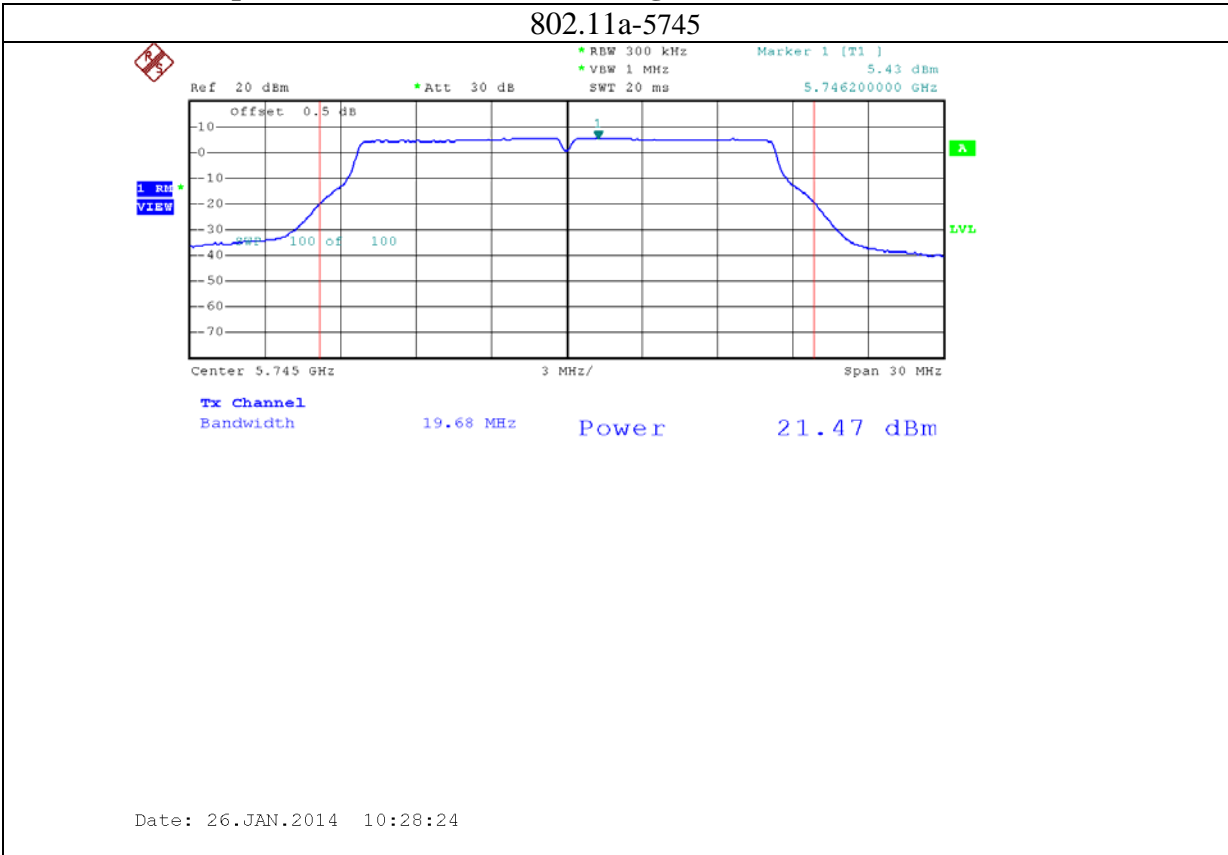

802.11a-5825

802.11n20-5745

Date: 26.JAN.2014 09:57:37

802.11n20-5785

Date: 26.JAN.2014 09:58:37

802.11n20-5825

17: 5.8G band port 1 (APEX0101 with 10dBi gain antenna for 5.8G band)

802.11n20-5785

Date: 26.JAN.2014 10:19:41

802.11n20-5825

18: 5.8G band port 2 (APEX0101 with 10dBi gain antenna for 5.8G band)

802.11a-5825

802.11n20-5745

Date: 26.JAN.2014 10:32:34

802.11n20-5785

Date: 26.JAN.2014 10:33:57

802.11n20-5825