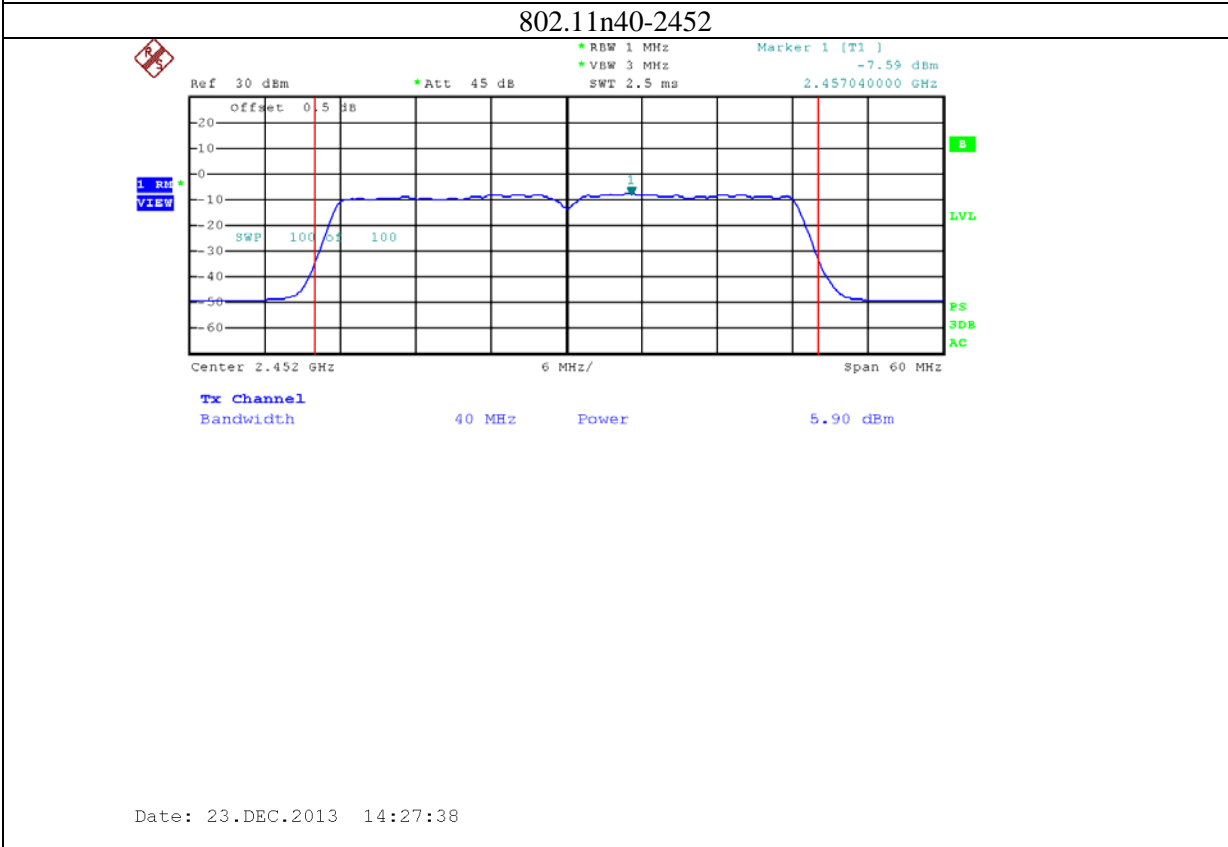

12: 2.4G band Port 2 (APEX0101 with 14dBi gain antenna for 2.4GHz band)

13: 5.8G band port 0 (APEX0101 with 14dBi gain antenna for 5.8G band)

802.11n20-5785

Date: 19.DEC.2013 15:24:31

802.11n20-5825

Date: 19.DEC.2013 15:26:05

14: 5.8G band port 1 (APEX0101 with 14dBi gain antenna for 5.8G band)

15: 5.8G band port 2 (APEX0101 with 14dBi gain antenna for 5.8G band)

16: 5.8G band port 0 (APEX0101 with 10dBi gain antenna for 5.8G band)

802.11a-5825

802.11n20-5745

Date: 26.JAN.2014 09:57:37

802.11n20-5785

Date: 26.JAN.2014 09:58:37

802.11n20-5825

17: 5.8G band port 1 (APEX0101 with 10dBi gain antenna for 5.8G band)

802.11n20-5785

Date: 26.JAN.2014 10:19:41

802.11n20-5825

18: 5.8G band port 2 (APEX0101 with 10dBi gain antenna for 5.8G band)

802.11a-5825

802.11n20-5745

Date: 26.JAN.2014 10:32:34

802.11n20-5785

Date: 26.JAN.2014 10:33:57