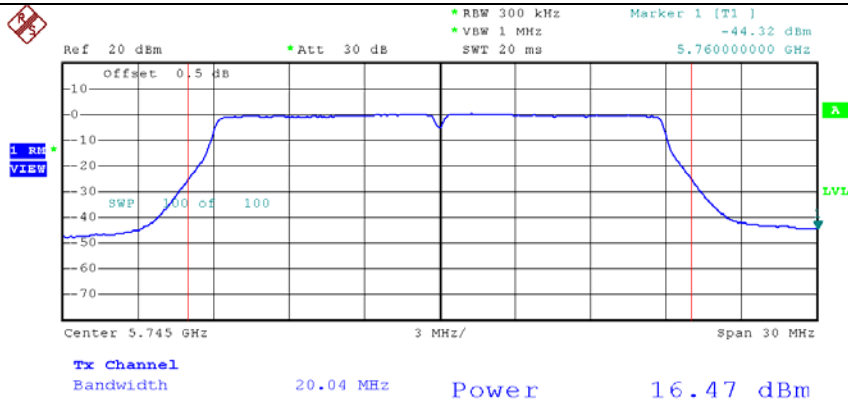

12: 2.4G band Port 2 (APEX0101 with 14dBi gain antenna for 2.4GHz band)

13: 5.8G band port 0 (APEX0101 with 14dBi gain antenna for 5.8G band)

802.11n20-5785

Date: 19.DEC.2013 15:24:31

802.11n20-5825

Date: 19.DEC.2013 15:26:05

14: 5.8G band port 1 (APEX0101 with 14dBi gain antenna for 5.8G band)

15: 5.8G band port 2 (APEX0101 with 14dBi gain antenna for 5.8G band)

16: 5.8G band port 0 (APEX0101 with 10dBi gain antenna for 5.8G band)

802.11a-5825

802.11n20-5745

Date: 26.JAN.2014 09:57:37

802.11n20-5785

Date: 26.JAN.2014 09:58:37

802.11n20-5825

17: 5.8G band port 1 (APEX0101 with 10dBi gain antenna for 5.8G band)

802.11n20-5785

Date: 26.JAN.2014 10:19:41

802.11n20-5825

18: 5.8G band port 2 (APEX0101 with 10dBi gain antenna for 5.8G band)

802.11a-5825

802.11n20-5745

Date: 26.JAN.2014 10:32:34

802.11n20-5785

Date: 26.JAN.2014 10:33:57