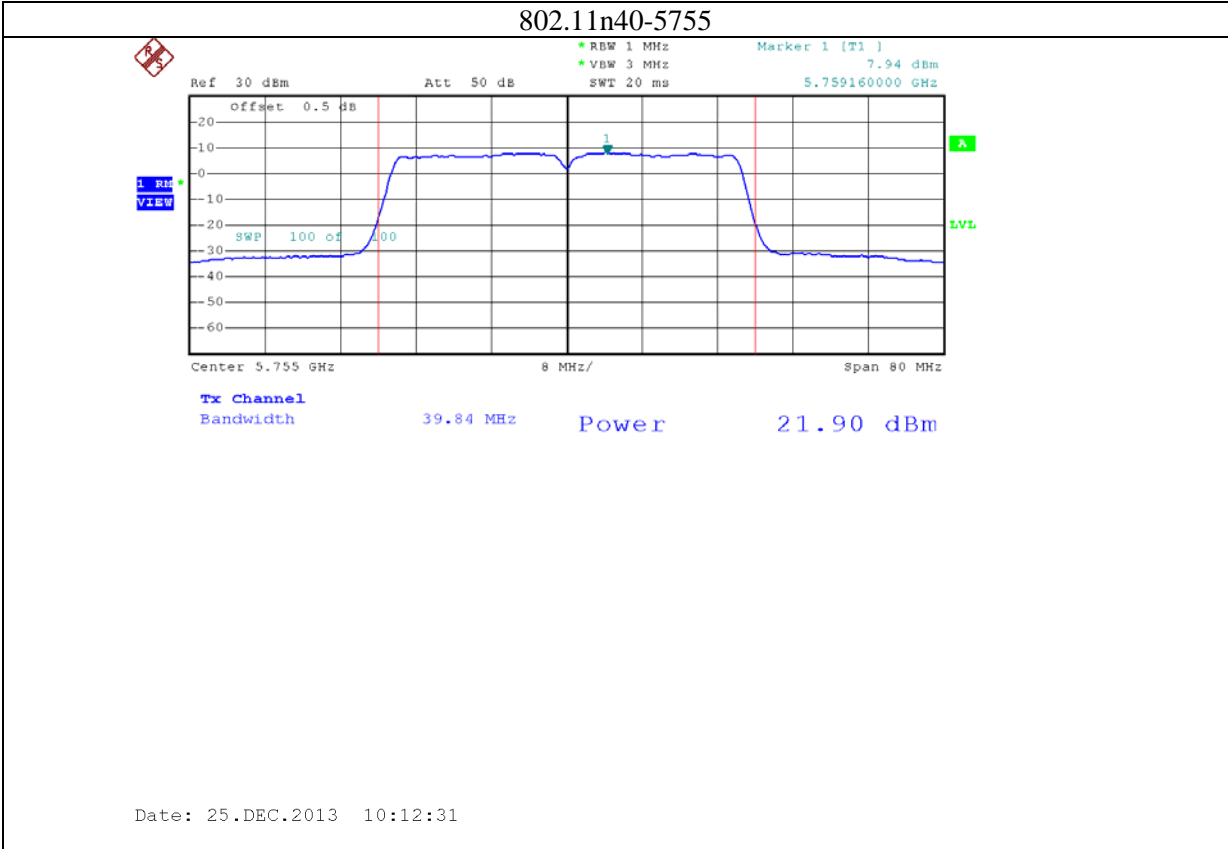

Annex B: Test plots 2 (Maximum Conducted Output power)

1: 2.4G band Port 0 (APEX0100 with 4dBi gain antenna for 2.4GHz band)

2: 2.4G band Port 1 (APEX0100 with 4dBi gain antenna for 2.4GHz band)

3: 2.4G band Port 2 (APEX0100 with 4dBi gain antenna for 2.4GHz band)

4: 5.8G band port 0 (APEX0100 with 5dBi gain antenna for 5.8G band)

802.11n20-5785

Date: 24.NOV.2013 09:52:55

802.11n20-5825

Date: 24.NOV.2013 09:56:56

5: 5.8G band port 1 (APEX0100 with 5dBi gain antenna for 5.8G band)

6: 5.8G band port 2 (APEX0100 with 5dBi gain antenna for 5.8G band)

7: 2.4G band Port 0 (APEX0101 with 5dBi gain antenna for 2.4GHz band)

8: 2.4G band Port 1 (APEX0101 with 5dBi gain antenna for 2.4GHz band)