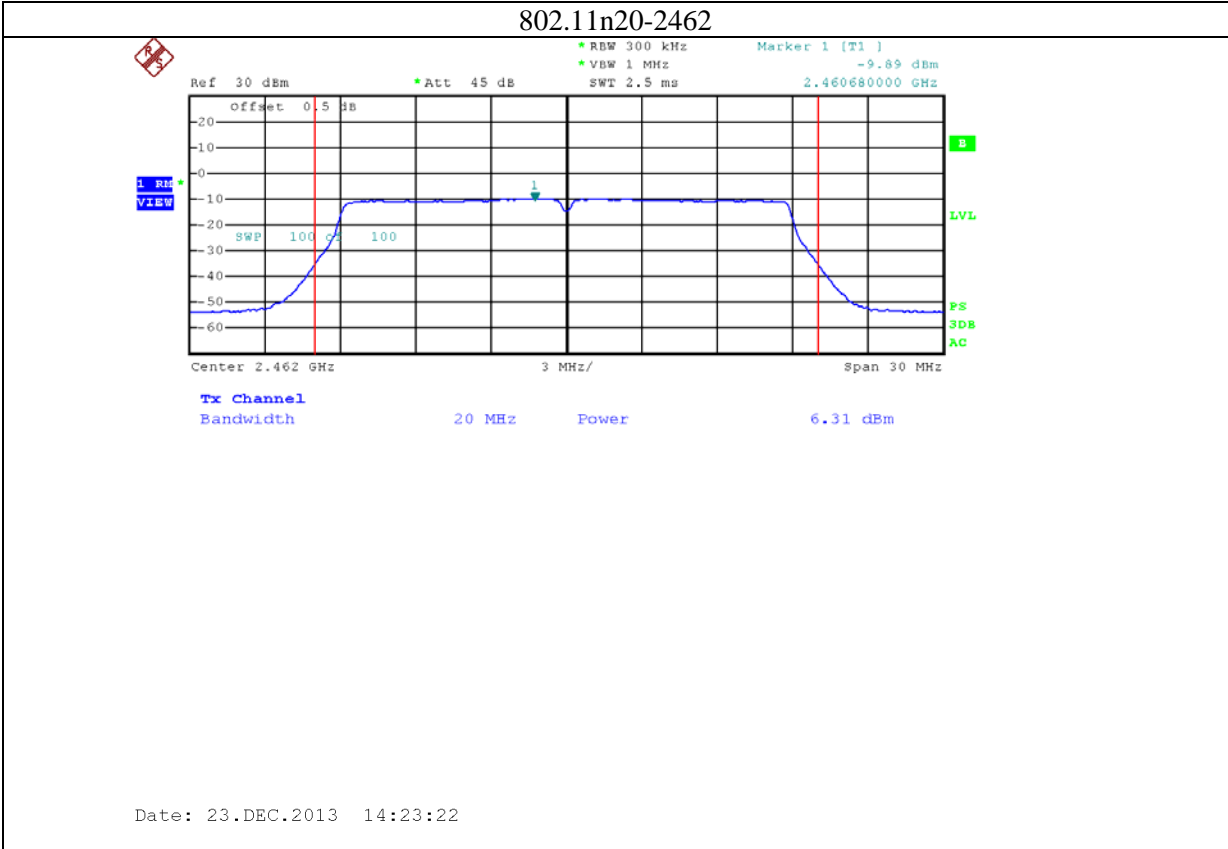

9: 2.4G band Port 2 (APEX0101 with 5dBi gain antenna for 2.4GHz band)

10: 2.4G band Port 0 (APEX0101 with 14dBi gain antenna for 2.4GHz band)

11: 2.4G band Port 1 (APEX0101 with 14dBi gain antenna for 2.4GHz band)

12: 2.4G band Port 2 (APEX0101 with 14dBi gain antenna for 2.4GHz band)

13: 5.8G band port 0 (APEX0101 with 14dBi gain antenna for 5.8G band)

802.11n20-5785

Date: 19.DEC.2013 15:24:31

802.11n20-5825

Date: 19.DEC.2013 15:26:05