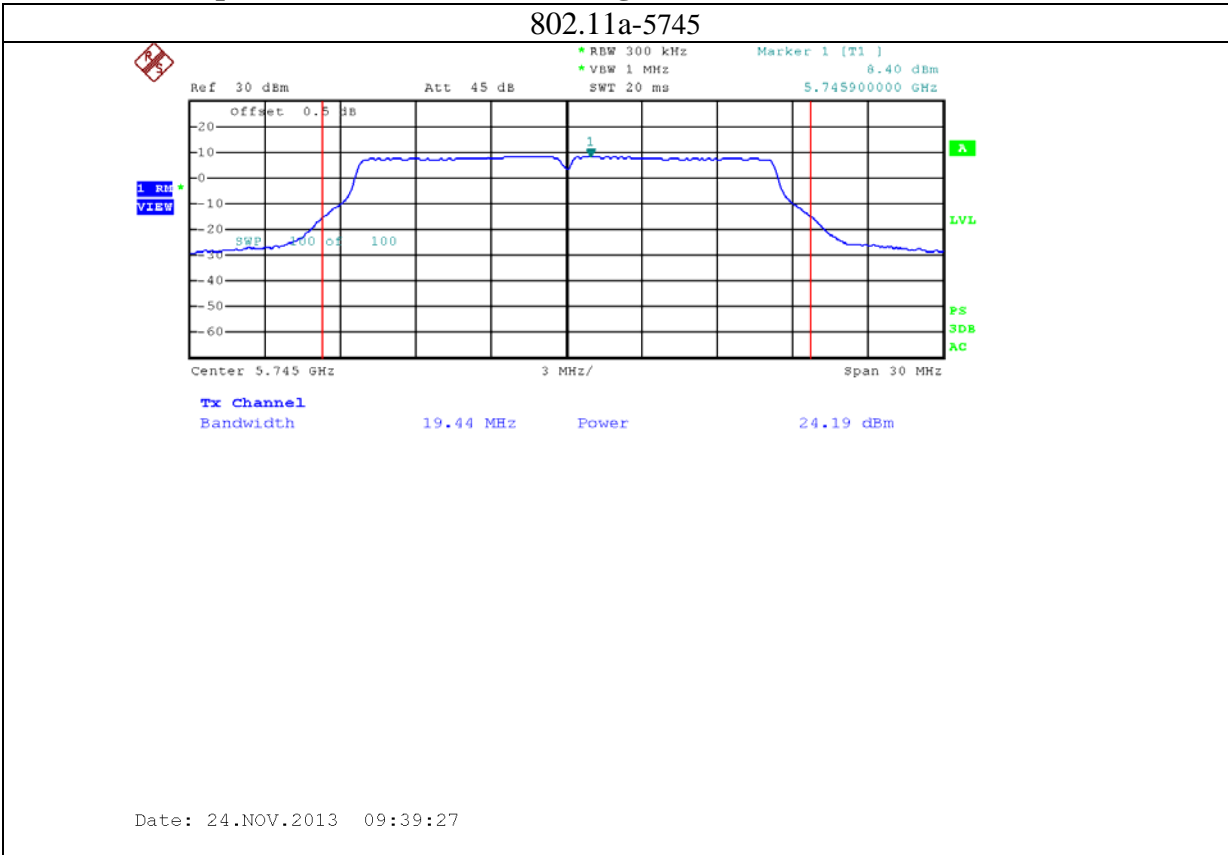

Annex B: Test plots 2 (Maximum Conducted Output power)

1: 2.4G band Port 0 (APEX0100 with 4dBi gain antenna for 2.4GHz band)

2: 2.4G band Port 1 (APEX0100 with 4dBi gain antenna for 2.4GHz band)

3: 2.4G band Port 2 (APEX0100 with 4dBi gain antenna for 2.4GHz band)

4: 5.8G band port 0 (APEX0100 with 5dBi gain antenna for 5.8G band)

802.11n20-5785

Date: 24.NOV.2013 09:52:55

802.11n20-5825

Date: 24.NOV.2013 09:56:56

5: 5.8G band port 1 (APEX0100 with 5dBi gain antenna for 5.8G band)

6: 5.8G band port 2 (APEX0100 with 5dBi gain antenna for 5.8G band)

7: 2.4G band Port 0 (APEX0101 with 5dBi gain antenna for 2.4GHz band)

8: 2.4G band Port 1 (APEX0101 with 5dBi gain antenna for 2.4GHz band)