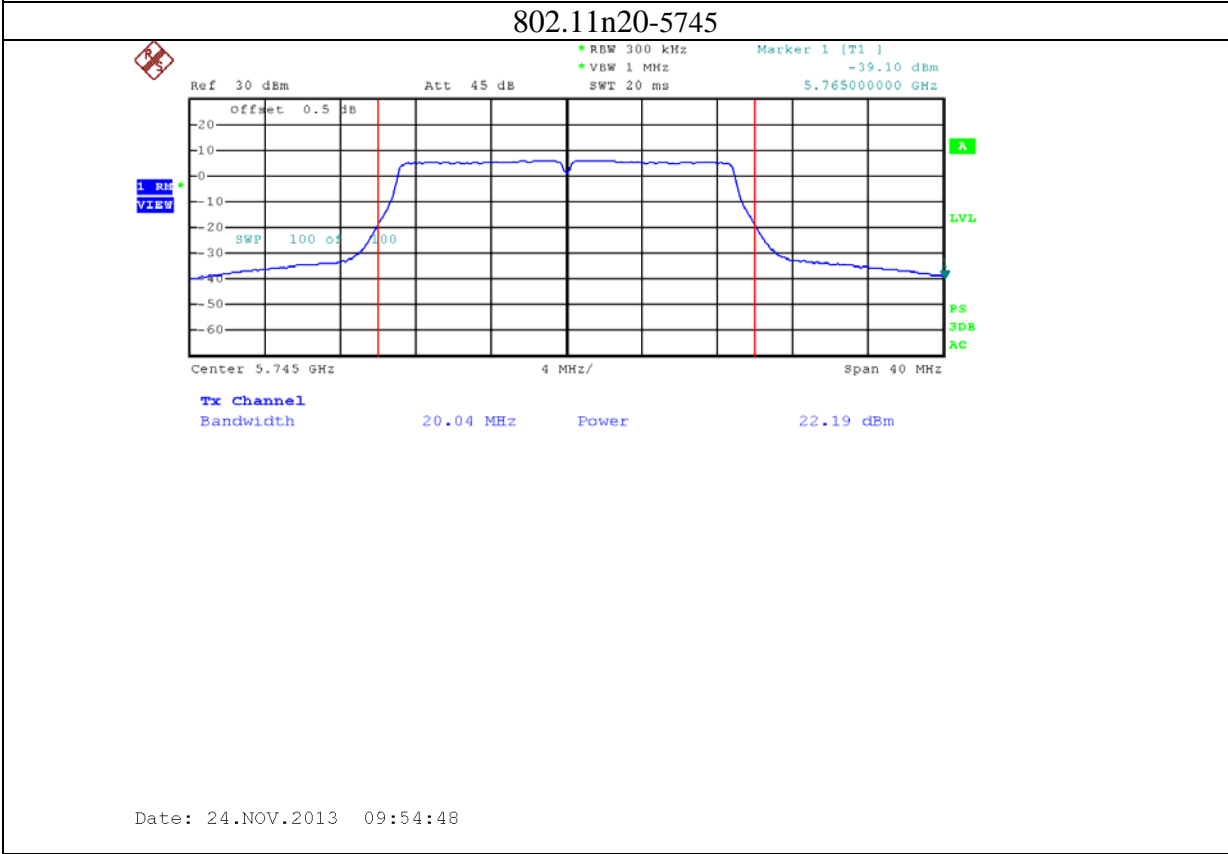

Annex B: Test plots 2 (Maximum Conducted Output power)

1: 2.4G band Port 0 (APEX0100 with 4dBi gain antenna for 2.4GHz band)

2: 2.4G band Port 1 (APEX0100 with 4dBi gain antenna for 2.4GHz band)

3: 2.4G band Port 2 (APEX0100 with 4dBi gain antenna for 2.4GHz band)

4: 5.8G band port 0 (APEX0100 with 5dBi gain antenna for 5.8G band)

802.11n20-5785

Date: 24.NOV.2013 09:52:55

802.11n20-5825

Date: 24.NOV.2013 09:56:56

5: 5.8G band port 1 (APEX0100 with 5dBi gain antenna for 5.8G band)