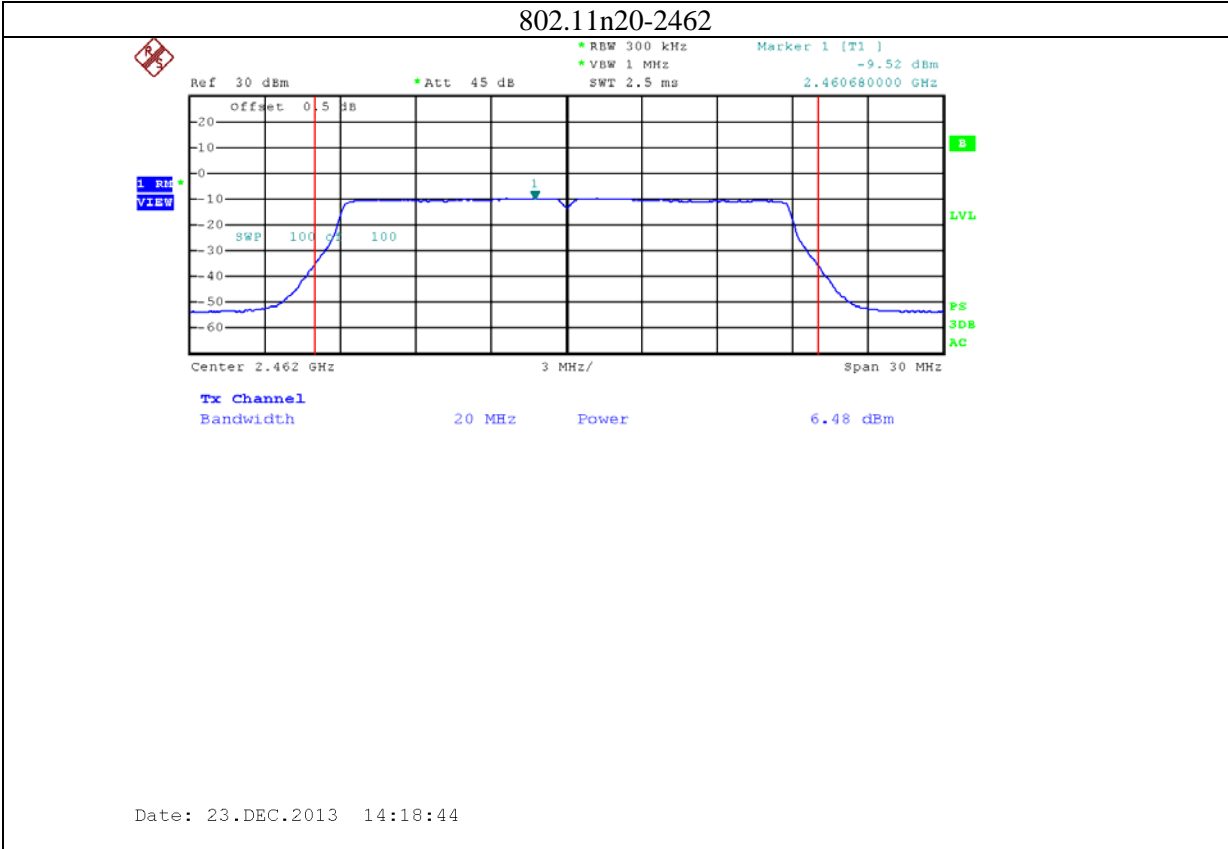

9: 2.4G band Port 2 (APEX0101 with 5dBi gain antenna for 2.4GHz band)

10: 2.4G band Port 0 (APEX0101 with 14dBi gain antenna for 2.4GHz band)

11: 2.4G band Port 1 (APEX0101 with 14dBi gain antenna for 2.4GHz band)

12: 2.4G band Port 2 (APEX0101 with 14dBi gain antenna for 2.4GHz band)

13: 5.8G band port 0 (APEX0101 with 14dBi gain antenna for 5.8G band)

802.11n20-5785

Date: 19.DEC.2013 15:24:31

802.11n20-5825

Date: 19.DEC.2013 15:26:05