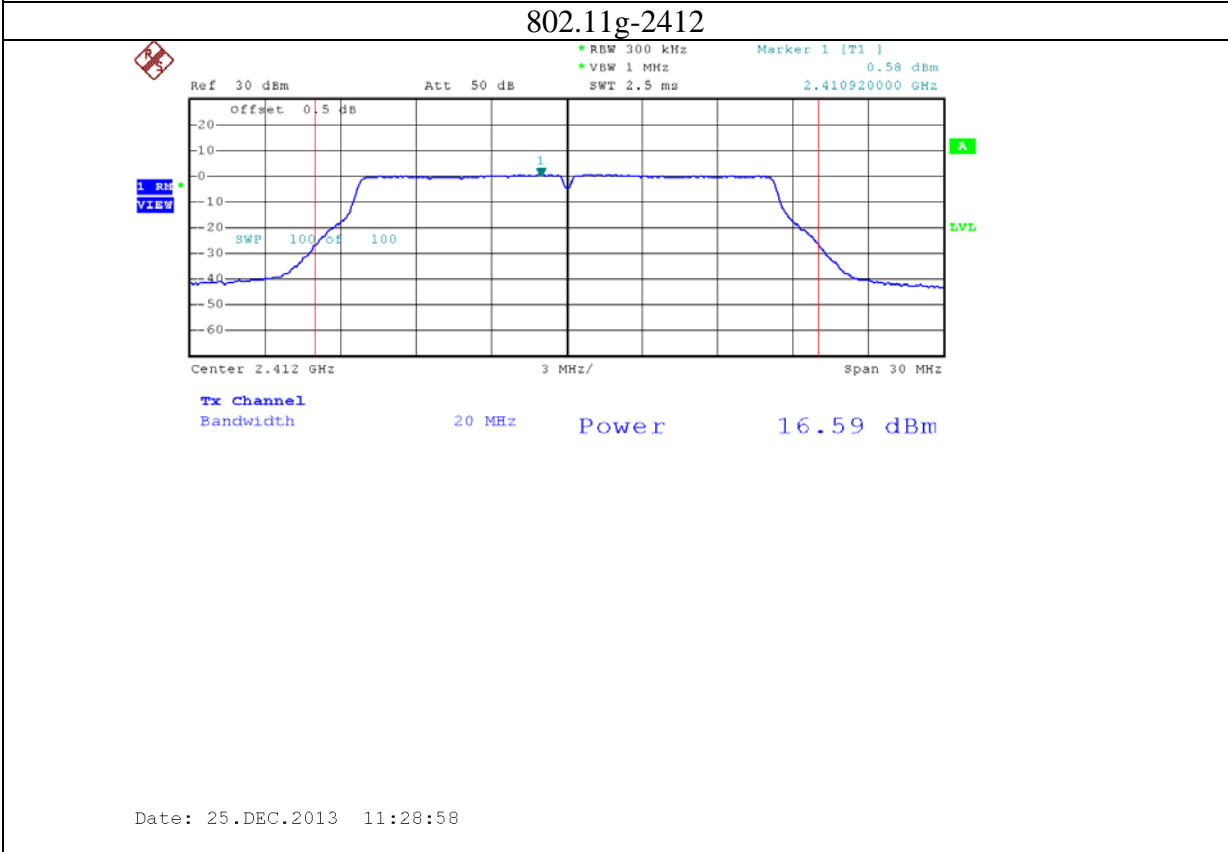

Annex B: Test plots 2 (Maximum Conducted Output power)

1: 2.4G band Port 0 (APEX0100 with 4dBi gain antenna for 2.4GHz band)

2: 2.4G band Port 1 (APEX0100 with 4dBi gain antenna for 2.4GHz band)

3: 2.4G band Port 2 (APEX0100 with 4dBi gain antenna for 2.4GHz band)

4: 5.8G band port 0 (APEX0100 with 5dBi gain antenna for 5.8G band)

802.11n20-5785

Date: 24.NOV.2013 09:52:55

802.11n20-5825

Date: 24.NOV.2013 09:56:56

5: 5.8G band port 1 (APEX0100 with 5dBi gain antenna for 5.8G band)

6: 5.8G band port 2 (APEX0100 with 5dBi gain antenna for 5.8G band)

7: 2.4G band Port 0 (APEX0101 with 5dBi gain antenna for 2.4GHz band)

8: 2.4G band Port 1 (APEX0101 with 5dBi gain antenna for 2.4GHz band)