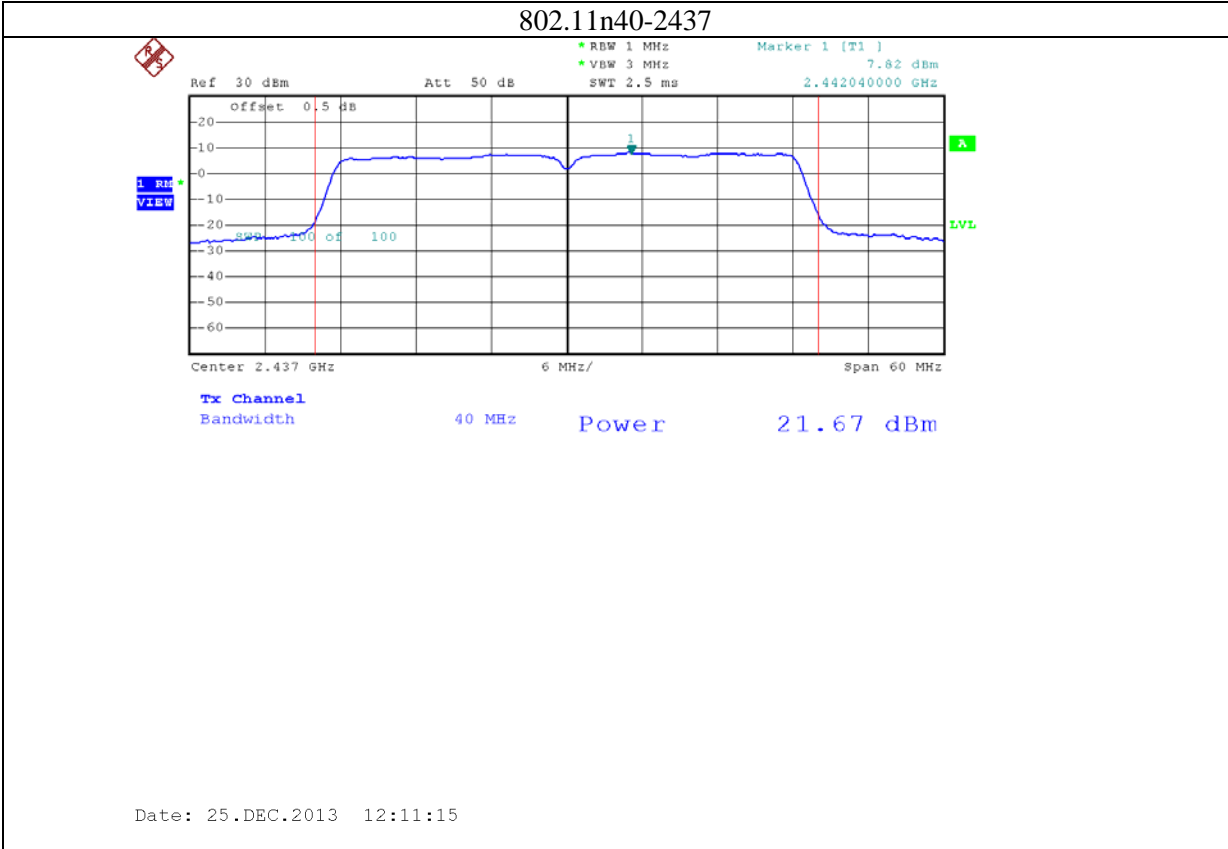

Annex B: Test plots 2 (Maximum Conducted Output power)

1: 2.4G band Port 0 (APEX0100 with 4dBi gain antenna for 2.4GHz band)

2: 2.4G band Port 1 (APEX0100 with 4dBi gain antenna for 2.4GHz band)

3: 2.4G band Port 2 (APEX0100 with 4dBi gain antenna for 2.4GHz band)

4: 5.8G band port 0 (APEX0100 with 5dBi gain antenna for 5.8G band)

802.11n20-5785

Date: 24.NOV.2013 09:52:55

802.11n20-5825

Date: 24.NOV.2013 09:56:56

5: 5.8G band port 1 (APEX0100 with 5dBi gain antenna for 5.8G band)

6: 5.8G band port 2 (APEX0100 with 5dBi gain antenna for 5.8G band)

7: 2.4G band Port 0 (APEX0101 with 5dBi gain antenna for 2.4GHz band)

8: 2.4G band Port 1 (APEX0101 with 5dBi gain antenna for 2.4GHz band)

9: 2.4G band Port 2 (APEX0101 with 5dBi gain antenna for 2.4GHz band)

10: 2.4G band Port 0 (APEX0101 with 14dBi gain antenna for 2.4GHz band)

11: 2.4G band Port 1 (APEX0101 with 14dBi gain antenna for 2.4GHz band)