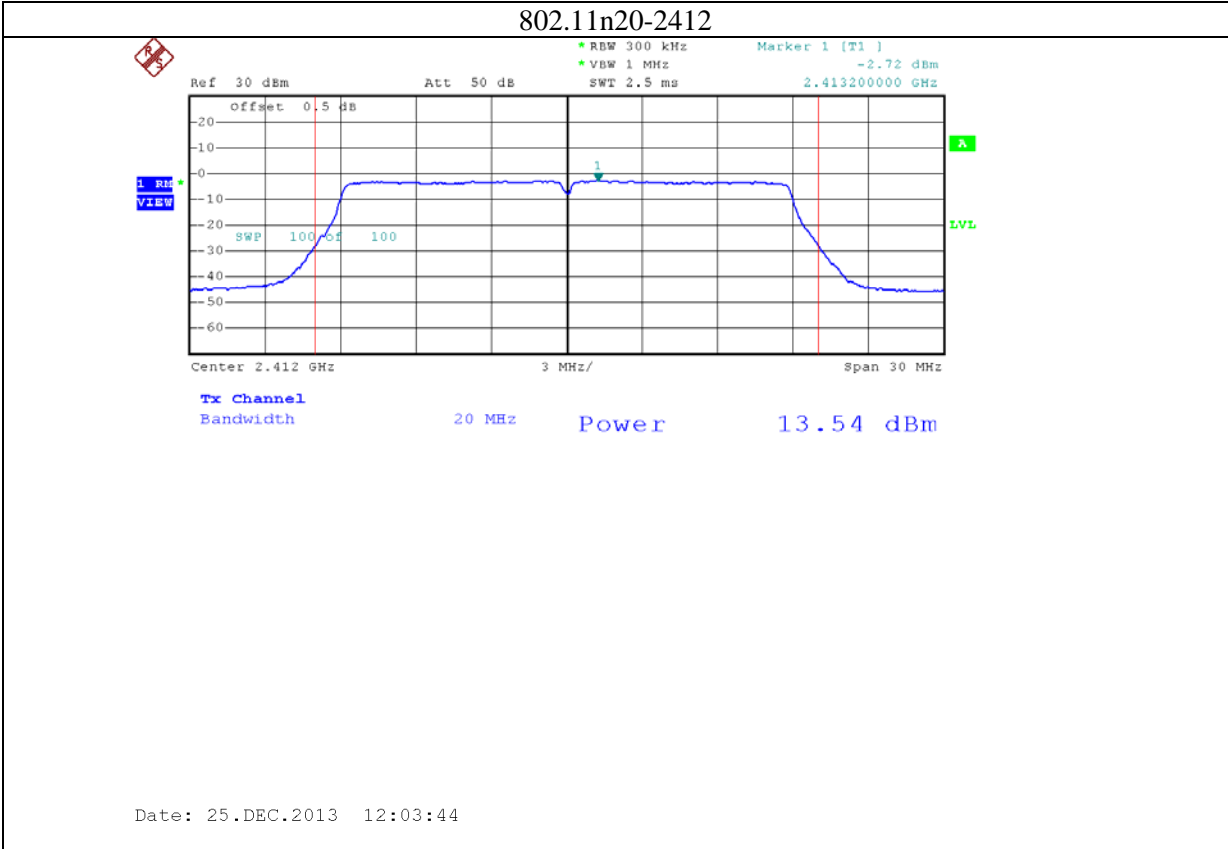

Annex B: Test plots 2 (Maximum Conducted Output power)

1: 2.4G band Port 0 (APEX0100 with 4dBi gain antenna for 2.4GHz band)

2: 2.4G band Port 1 (APEX0100 with 4dBi gain antenna for 2.4GHz band)

3: 2.4G band Port 2 (APEX0100 with 4dBi gain antenna for 2.4GHz band)

4: 5.8G band port 0 (APEX0100 with 5dBi gain antenna for 5.8G band)

802.11n20-5785

Date: 24.NOV.2013 09:52:55

802.11n20-5825

Date: 24.NOV.2013 09:56:56

5: 5.8G band port 1 (APEX0100 with 5dBi gain antenna for 5.8G band)

6: 5.8G band port 2 (APEX0100 with 5dBi gain antenna for 5.8G band)

7: 2.4G band Port 0 (APEX0101 with 5dBi gain antenna for 2.4GHz band)

8: 2.4G band Port 1 (APEX0101 with 5dBi gain antenna for 2.4GHz band)

9: 2.4G band Port 2 (APEX0101 with 5dBi gain antenna for 2.4GHz band)

10: 2.4G band Port 0 (APEX0101 with 14dBi gain antenna for 2.4GHz band)

11: 2.4G band Port 1 (APEX0101 with 14dBi gain antenna for 2.4GHz band)