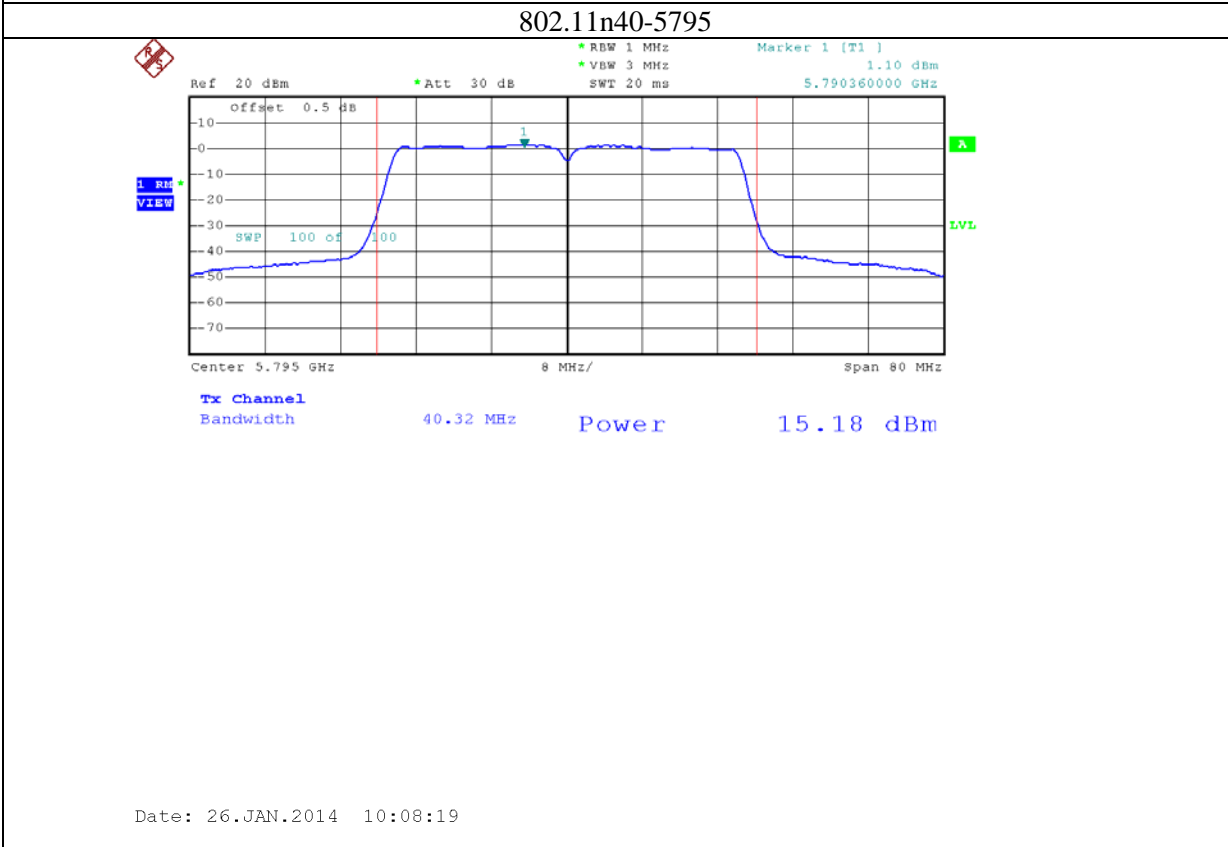

802.11a-5825

802.11n20-5745

Date: 26.JAN.2014 09:57:37

802.11n20-5785

Date: 26.JAN.2014 09:58:37

802.11n20-5825

17: 5.8G band port 1 (APEX0101 with 10dBi gain antenna for 5.8G band)

802.11n20-5785

Date: 26.JAN.2014 10:19:41

802.11n20-5825

18: 5.8G band port 2 (APEX0101 with 10dBi gain antenna for 5.8G band)

802.11a-5825

802.11n20-5745

Date: 26.JAN.2014 10:32:34

802.11n20-5785

Date: 26.JAN.2014 10:33:57