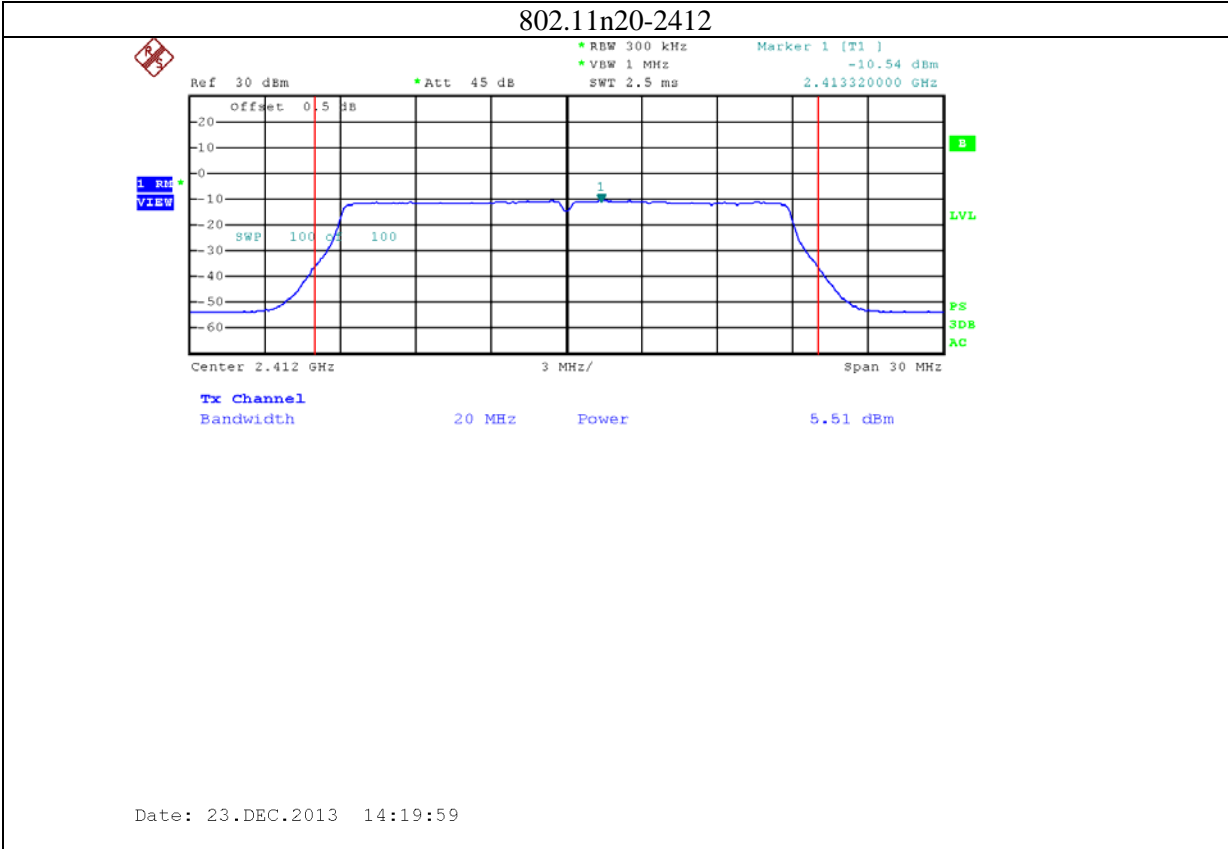

9: 2.4G band Port 2 (APEX0101 with 5dBi gain antenna for 2.4GHz band)

10: 2.4G band Port 0 (APEX0101 with 14dBi gain antenna for 2.4GHz band)

11: 2.4G band Port 1 (APEX0101 with 14dBi gain antenna for 2.4GHz band)

12: 2.4G band Port 2 (APEX0101 with 14dBi gain antenna for 2.4GHz band)

13: 5.8G band port 0 (APEX0101 with 14dBi gain antenna for 5.8G band)

802.11n20-5785

Date: 19.DEC.2013 15:24:31

802.11n20-5825

Date: 19.DEC.2013 15:26:05