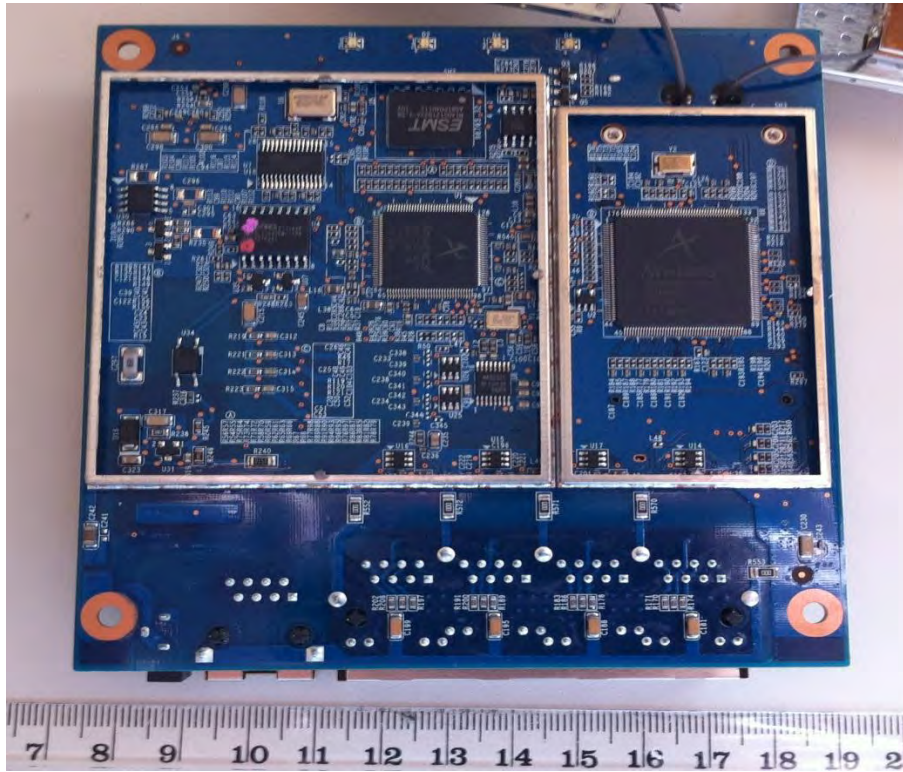

AP-93H Access point Internal Photos

Photo 1 – Cover off View

Photo 2 – Main Board Top View

Photo 3 – Main Board Top View (Shielding off)

Photo 4 – Main Board Bottom View

Photo 5 – Main Board Bottom View (Shielding off)

Photo 6 – Radio Card Top View

Photo 7 – Radio Card Bottom View

Photo 8 – Radio Card Bottom View (Shielding off)