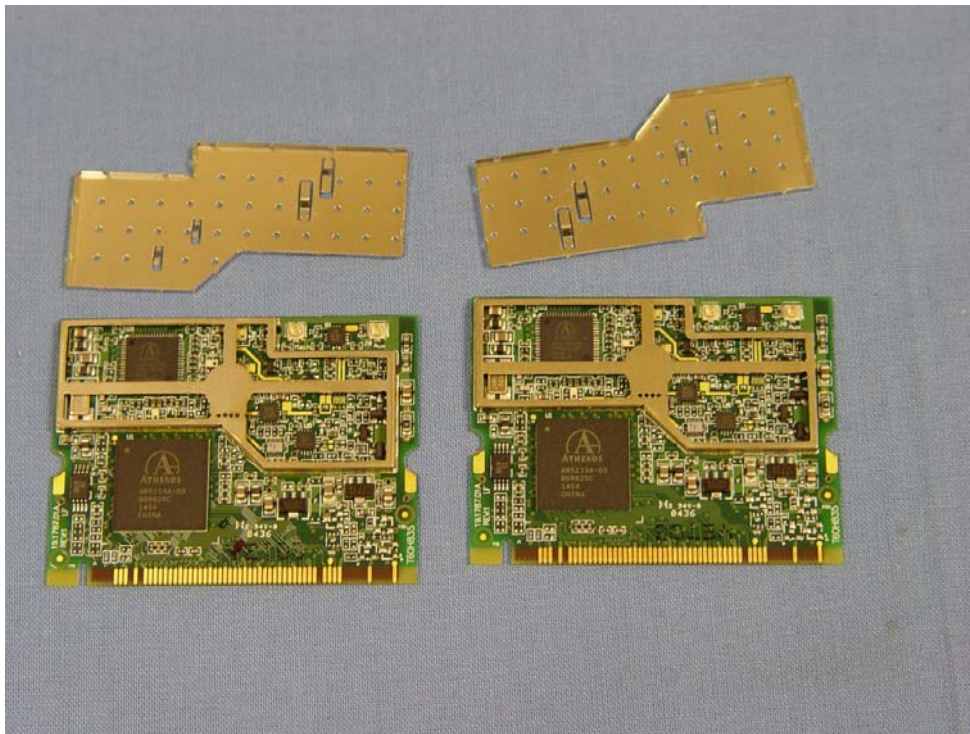

July 17, 2007

ARUB13 –802.11 a/b/g Wireless Access Point AP-70

Aruba Networks

Internal Photographs

Motherboard rear

Motherboard front with RF assemblies

Motherboard front with RF assemblies removed

RF assemblies front

RF assemblies rear

Antennas front

Antennas rear