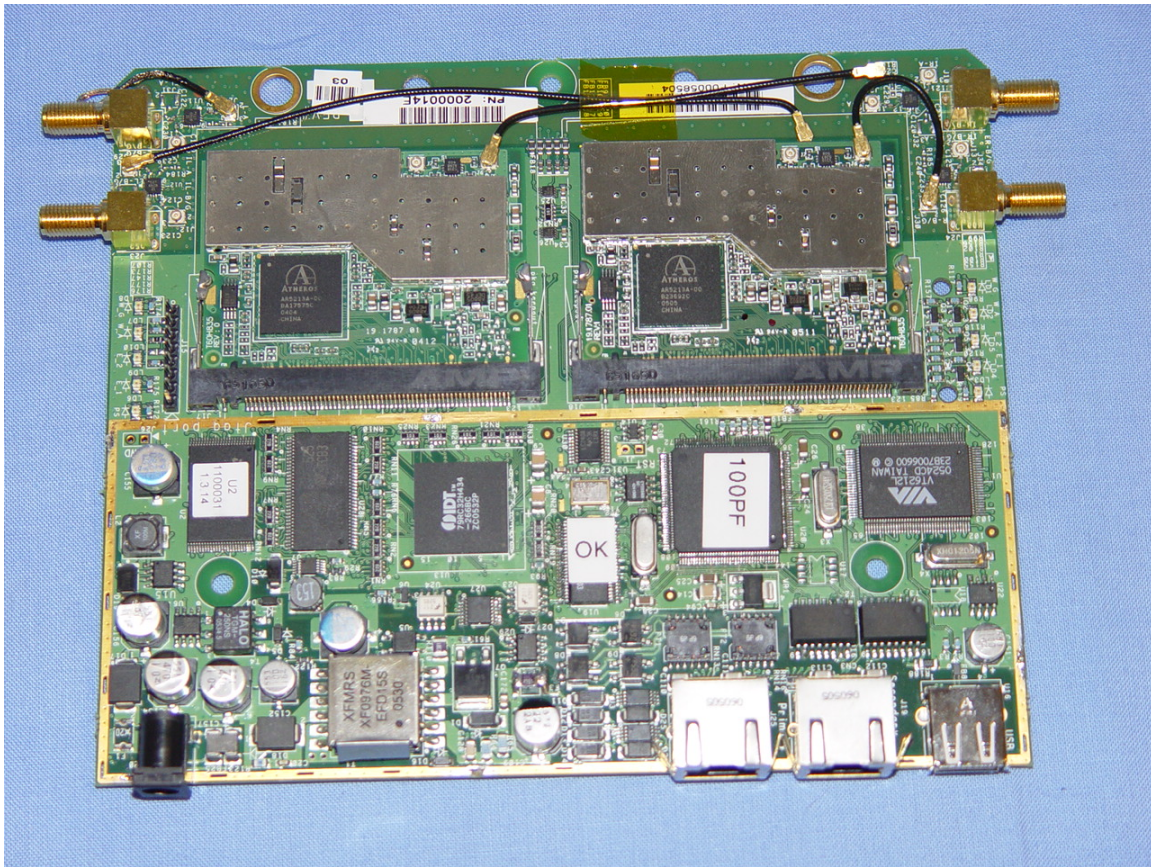

July 17, 2007

ARUB13 –802.11 a/b/g Wireless Access Point AP-70

Aruba Networks

Internal Photographs

Motherboard rear

Motherboard front with RF assemblies

Motherboard front with RF assemblies removed

RF assemblies front