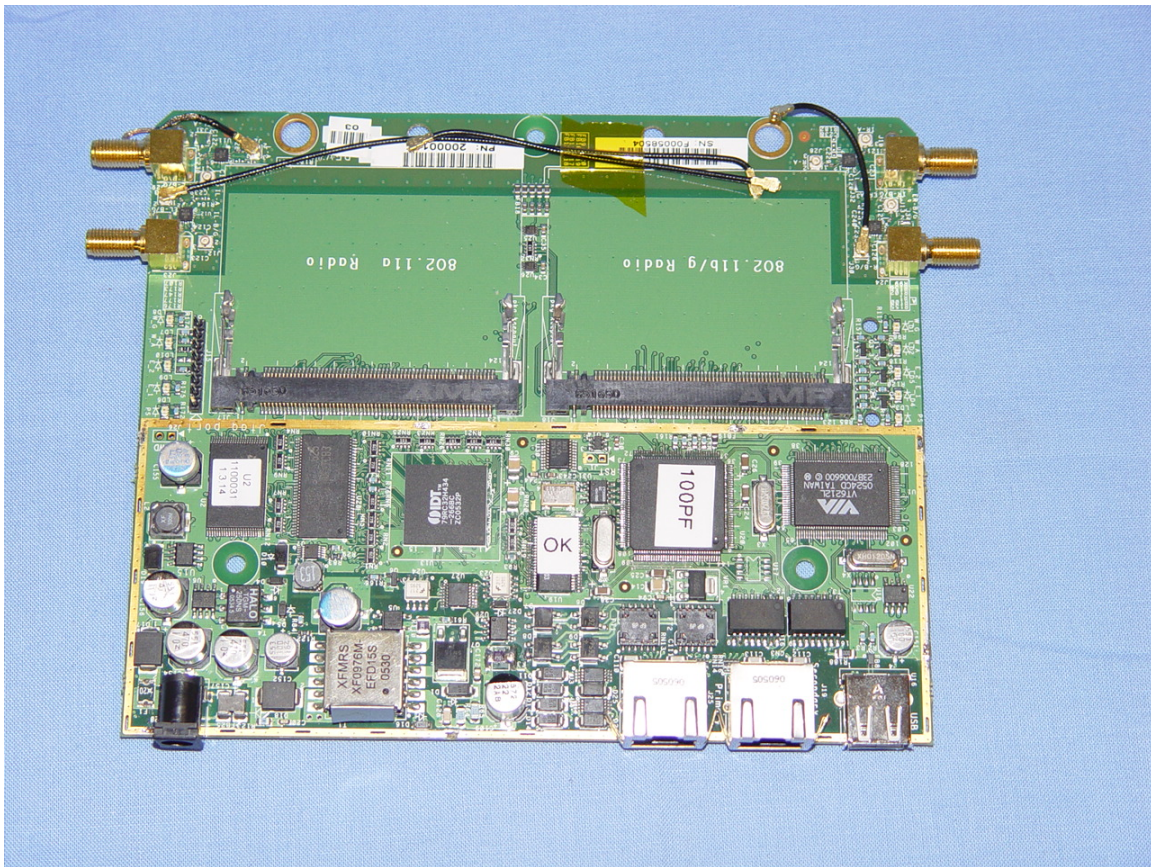

July 17, 2007

ARUB13 –802.11 a/b/g Wireless Access Point AP-70

Aruba Networks

Internal Photographs

Motherboard rear

Motherboard front with RF assemblies

Motherboard front with RF assemblies removed

RF assemblies front