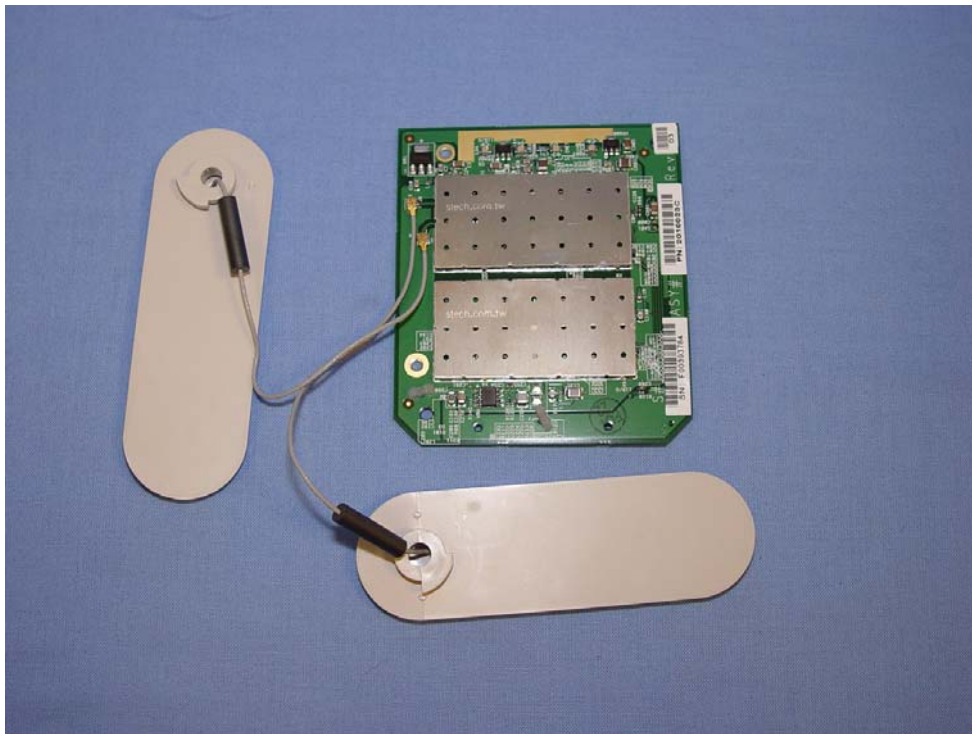

July 17, 2007

ARUB12 -802.11 a/b/g Wireless Access Point AP-65

Aruba Networks

Internal Photographs

Main board front

Main board rear

RF board front without shielding

RF board front with antennas attached

RF board rear with antennas attached