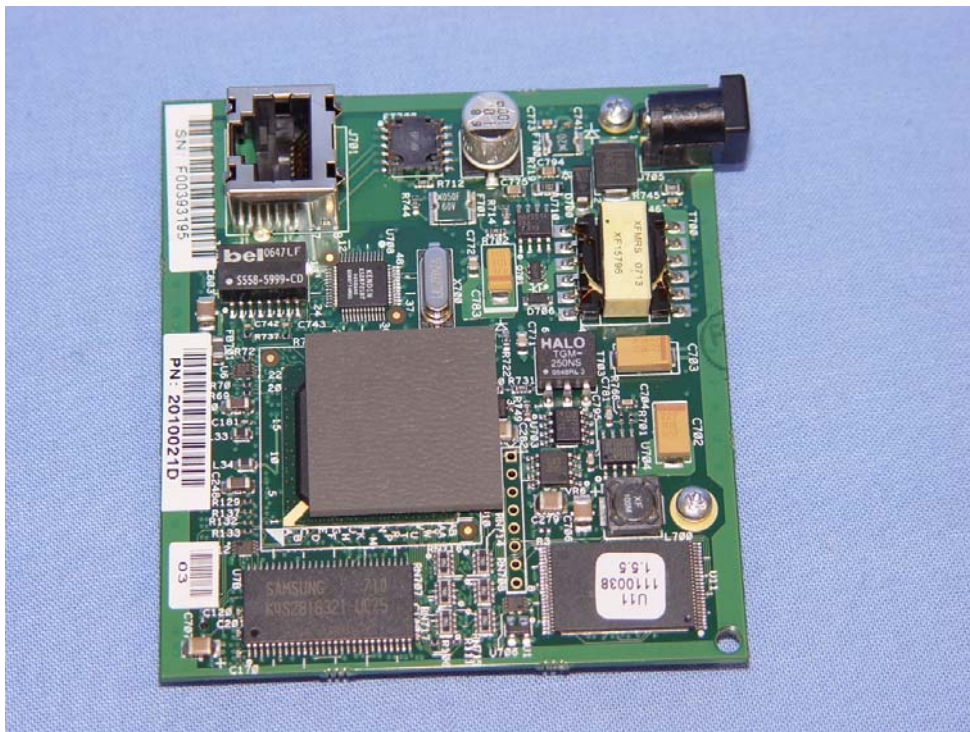

July 17, 2007

ARUB12 -802.11 a/b/g Wireless Access Point AP-65

Aruba Networks

Internal Photographs

Main board front

Main board rear

RF board front without shielding

RF board front with antennas attached

RF board rear with antennas attached