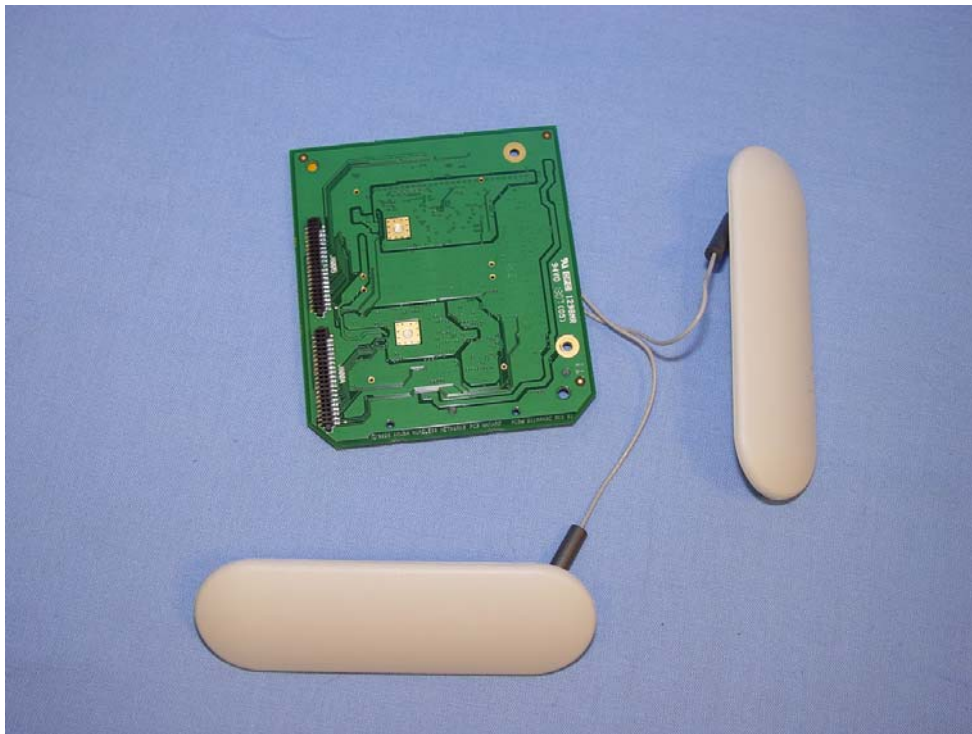

July 17, 2007

ARUB12 -802.11 a/b/g Wireless Access Point AP-65

Aruba Networks

Internal Photographs

Main board front

Main board rear

RF board front without shielding

RF board front with antennas attached

RF board rear with antennas attached