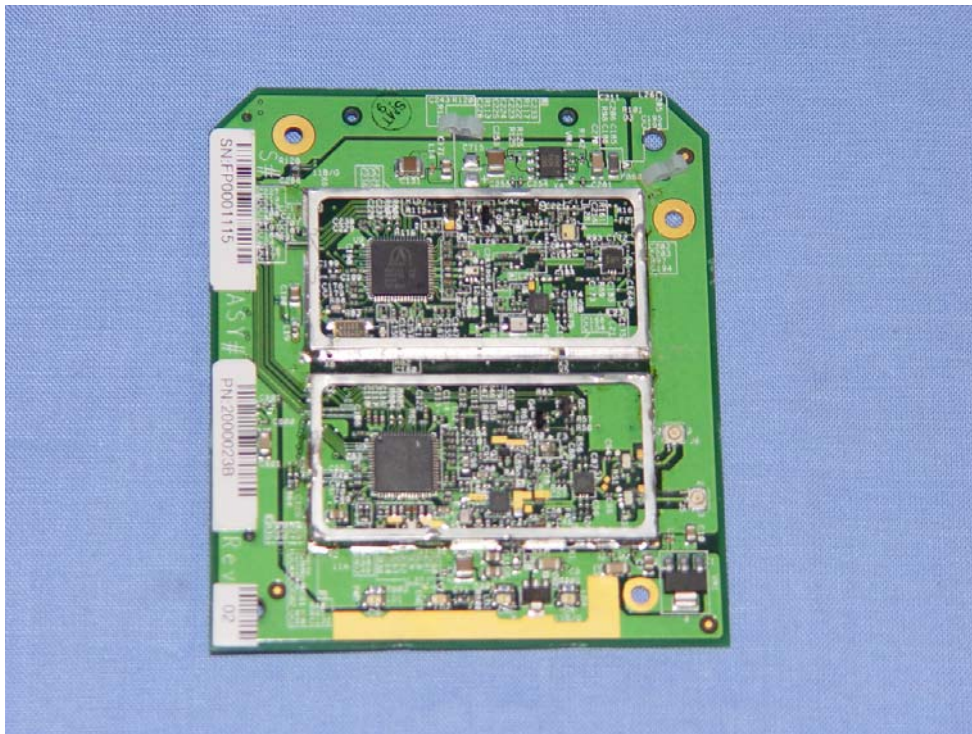

July 17, 2007

ARUB12 -802.11 a/b/g Wireless Access Point AP-65

Aruba Networks

Internal Photographs

Main board front

Main board rear

RF board front without shielding

RF board front with antennas attached

RF board rear with antennas attached