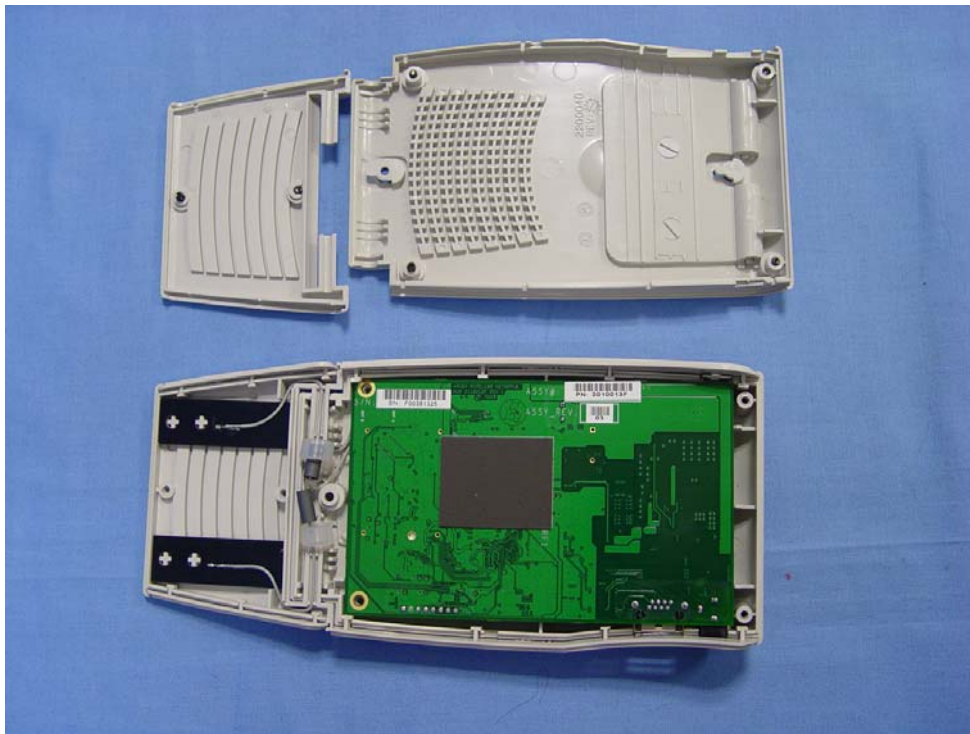

July 17, 2007

ARUB11 –802.11 a/b/g Wireless Access Point AP-60 & AP-61

Aruba Networks

Internal Photographs

AP 60 Motherboard front

AP 60 Motherboard rear

AP 61 Motherboard front

AP 61 Motherboard rear