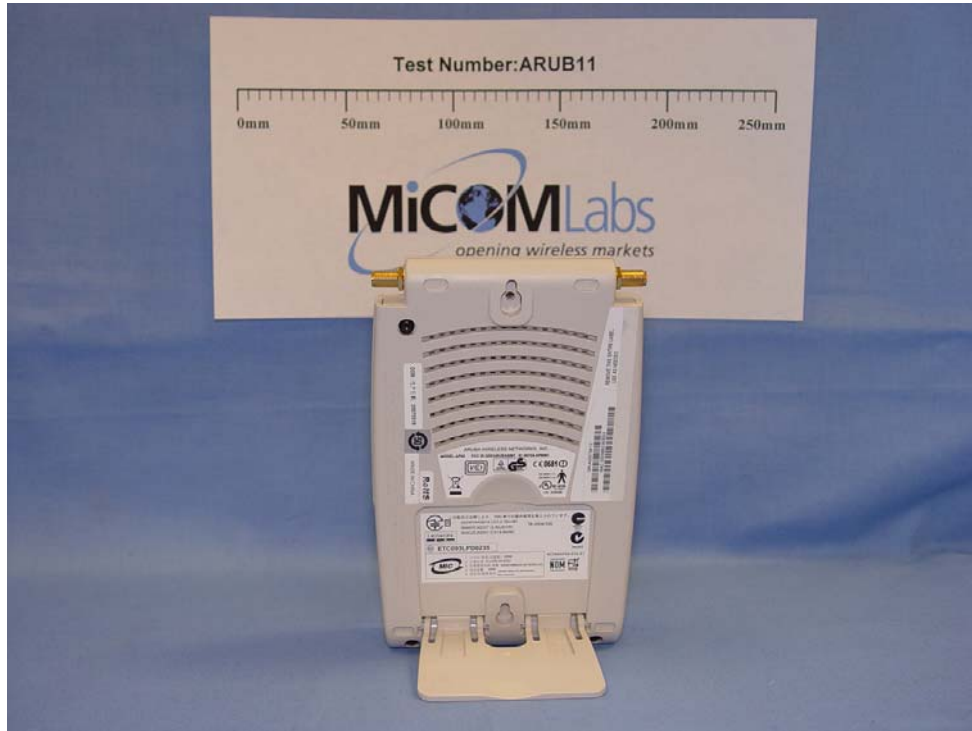

July 17, 2007

ARUB11 –802.11 a/b/g Wireless Access Point AP-60 & AP-61

Aruba Networks

External Photographs

AP60 front

AP60 rear

AP60 left side

AP60 right side