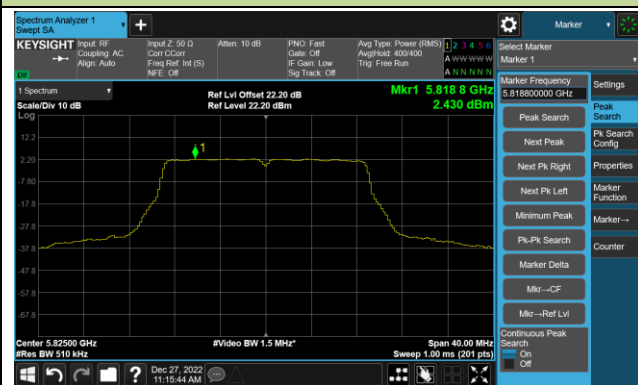

## 802.11ac-VHT20 Power Spectral Density- Ant 1

Channel 100 (5500MHz)

Channel 116 (5580MHz)

Channel 140 (5700MHz)

Channel 144(5720MHz)

Channel 149 (5745MHz)

Channel 157 (5785MHz)

Channel 165 (5825MHz)

## 802.11ac-VHT40 Power Spectral Density- Ant 1

Channel 38 (5190MHz)

Channel 46 (5230MHz)

Channel 54 (5270MHz)

Channel 62 (5310MHz)

Channel 102 (5510MHz)

Channel 110 (5550MHz)