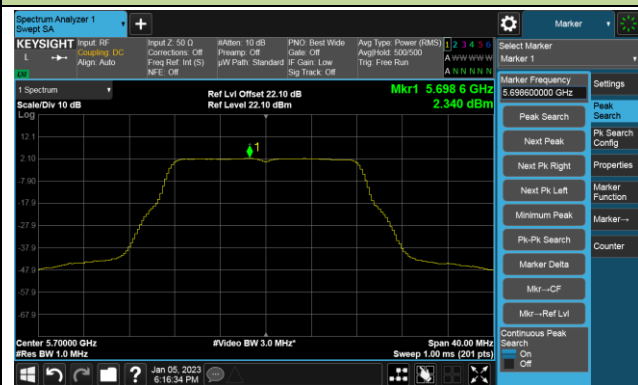

## 802.11a Power Spectral Density- Ant 1

Channel 100 (5500MHz)

Channel 116 (5580MHz)

Channel 140 (5700MHz)

Channel 144(5720MHz)

Channel 149 (5745MHz)

Channel 157 (5785MHz)

Channel 165 (5825MHz)

## 802.11ac-VHT20 Power Spectral Density- Ant 1

Channel 36 (5180MHz)

Channel 44 (5220MHz)

Channel 48 (5240MHz)

Channel 52 (5260MHz)

Channel 60 (5300MHz)

Channel 64 (5320MHz)