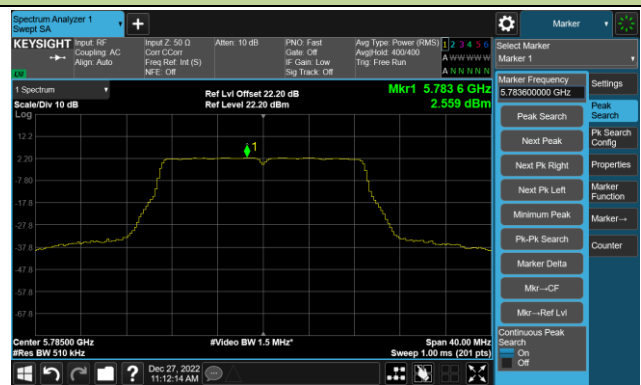

## 802.11ac-VHT20 Power Spectral Density- Ant 1

Channel 100 (5500MHz)

Channel 116 (5580MHz)

Channel 140 (5700MHz)

Channel 144(5720MHz)

Channel 149 (5745MHz)

Channel 157 (5785MHz)

Channel 165 (5825MHz)

## 802.11ac-VHT40 Power Spectral Density- Ant 1

Channel 38 (5190MHz)

Channel 46 (5230MHz)

Channel 54 (5270MHz)

Channel 62 (5310MHz)

Channel 102 (5510MHz)

Channel 110 (5550MHz)