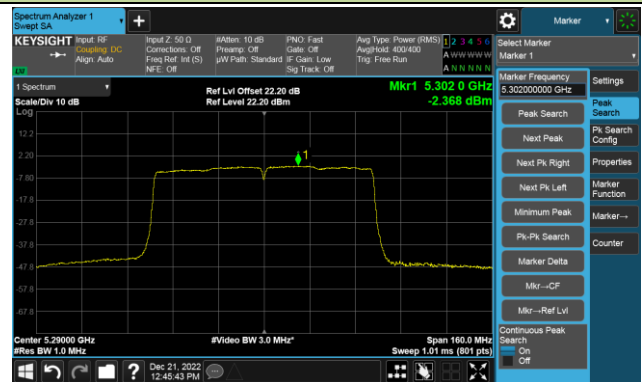

## 802.11ac-VHT40 Power Spectral Density- Ant 1

Channel 134 (5670MHz)

Channel 142(5710MHz)

Channel 151 (5755MHz)

Channel 159 (5795MHz)

## 802.11ac-VHT80 Power Spectral Density- Ant 1

Channel 42 (5210MHz)

Channel 58 (5290MHz)

Channel 106 (5530MHz)

Channel 122 (5610MHz)

Channel 138 (5690MHz)

Channel 155 (5775MHz)