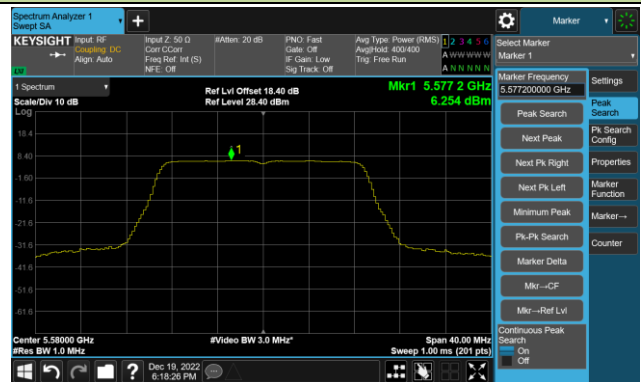

## 802.11a Power Spectral Density- Ant 1

Channel 100 (5500MHz)

Channel 116 (5580MHz)

Channel 140 (5700MHz)

Channel 144(5720MHz)

Channel 149 (5745MHz)

Channel 157 (5785MHz)

Channel 165 (5825MHz)

## 802.11ac-VHT20 Power Spectral Density- Ant 1

Channel 36 (5180MHz)

Channel 44 (5220MHz)

Channel 48 (5240MHz)

Channel 52 (5260MHz)

Channel 60 (5300MHz)

Channel 64 (5320MHz)

## 802.11ac-VHT20 Power Spectral Density- Ant 1

Channel 100 (5500MHz)

Channel 116 (5580MHz)

Channel 140 (5700MHz)

Channel 144(5720MHz)

Channel 149 (5745MHz)

Channel 157 (5785MHz)

Channel 165 (5825MHz)