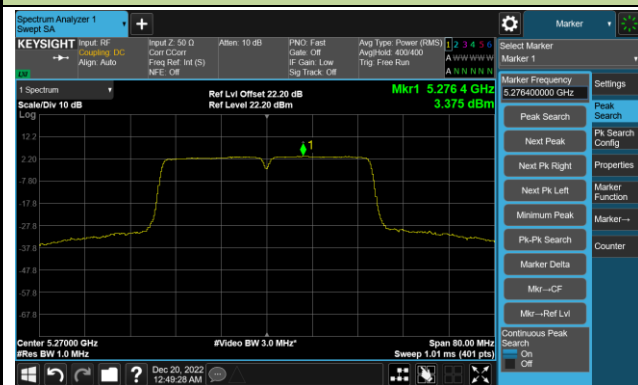

## 802.11ac-VHT40 Power Spectral Density- Ant 1

Channel 38 (5190MHz)

Channel 46 (5230MHz)

Channel 54 (5270MHz)

Channel 62 (5310MHz)

Channel 102 (5510MHz)

Channel 110 (5550MHz)

## 802.11ac-VHT40 Power Spectral Density- Ant 1

Channel 134 (5670MHz)

Channel 142(5710MHz)

Channel 151 (5755MHz)

Channel 159 (5795MHz)