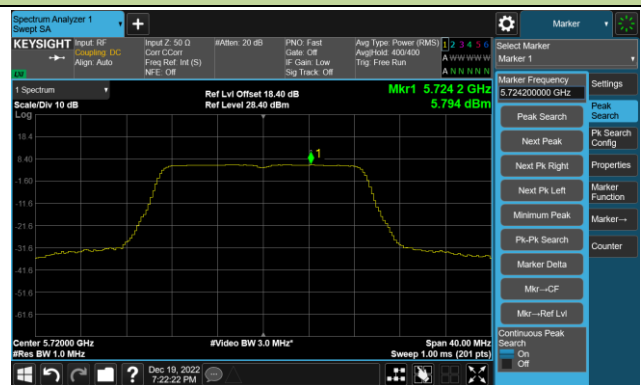

## 802.11ac-VHT20 Power Spectral Density- Ant 1

Channel 100 (5500MHz)

Channel 116 (5580MHz)

Channel 140 (5700MHz)

Channel 144(5720MHz)

Channel 149 (5745MHz)

Channel 157 (5785MHz)

Channel 165 (5825MHz)

## 802.11ac-VHT40 Power Spectral Density- Ant 1

Channel 38 (5190MHz)

Channel 46 (5230MHz)

Channel 54 (5270MHz)

Channel 62 (5310MHz)

Channel 102 (5510MHz)

Channel 110 (5550MHz)