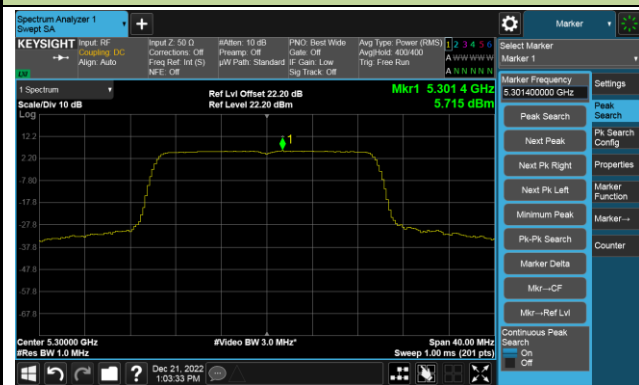

## 802.11ac-VHT80 Power Spectral Density- Ant 1

Channel 42 (5210MHz)

Channel 58 (5290MHz)

Channel 106 (5530MHz)

Channel 122 (5610MHz)

Channel 138 (5690MHz)

Channel 155 (5775MHz)

## 802.11ax-HE20 Power Spectral Density- Ant 1

Channel 36 (5180MHz)

Channel 44 (5220MHz)

Channel 48 (5240MHz)

Channel 52 (5260MHz)

Channel 60 (5300MHz)

Channel 64 (5320MHz)

## 802.11ax-HE20 Power Spectral Density- Ant 1

Channel 100 (5500MHz)

Channel 116 (5580MHz)

Channel 140 (5700MHz)

Channel 144(5720MHz)

Channel 149 (5745MHz)

Channel 157 (5785MHz)

Channel 165 (5825MHz)