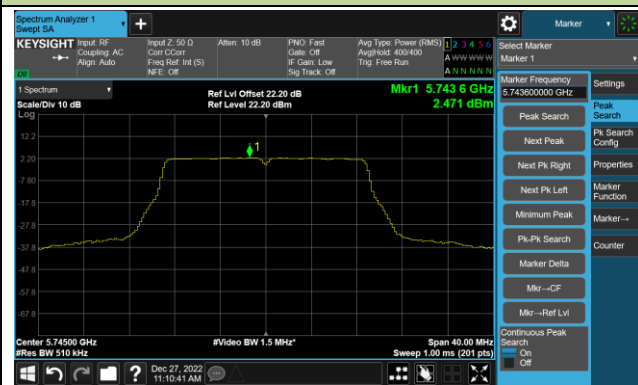

## 802.11ac-VHT20 Power Spectral Density- Ant 1

Channel 36 (5180MHz)

Channel 44 (5220MHz)

Channel 48 (5240MHz)

Channel 52 (5260MHz)

Channel 60 (5300MHz)

Channel 64 (5320MHz)

## 802.11ac-VHT20 Power Spectral Density- Ant 1

Channel 100 (5500MHz)

Channel 116 (5580MHz)

Channel 140 (5700MHz)

Channel 144(5720MHz)

Channel 149 (5745MHz)

Channel 157 (5785MHz)

Channel 165 (5825MHz)

## 802.11ac-VHT40 Power Spectral Density- Ant 1

Channel 38 (5190MHz)

Channel 46 (5230MHz)

Channel 54 (5270MHz)

Channel 62 (5310MHz)

Channel 102 (5510MHz)

Channel 110 (5550MHz)