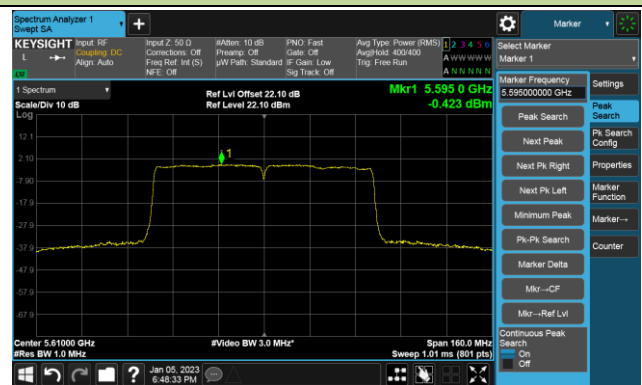

## 802.11ac-VHT40 Power Spectral Density- Ant 1

Channel 134 (5670MHz)

Channel 142(5710MHz)

Channel 151 (5755MHz)

Channel 159 (5795MHz)

## 802.11ac-VHT80 Power Spectral Density- Ant 1

Channel 42 (5210MHz)

Channel 58 (5290MHz)

Channel 106 (5530MHz)

Channel 122 (5610MHz)

Channel 138 (5690MHz)

Channel 155 (5775MHz)

## 802.11ax-HE20 Power Spectral Density- Ant 1

Channel 36 (5180MHz)

Channel 44 (5220MHz)

Channel 48 (5240MHz)

Channel 52 (5260MHz)

Channel 60 (5300MHz)

Channel 64 (5320MHz)