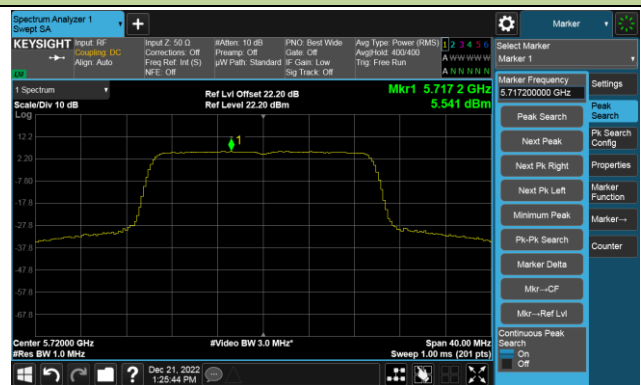

## 802.11ax-HE20 Power Spectral Density- Ant 1

Channel 36 (5180MHz)

Channel 44 (5220MHz)

Channel 48 (5240MHz)

Channel 52 (5260MHz)

Channel 60 (5300MHz)

Channel 64 (5320MHz)

## 802.11ax-HE20 Power Spectral Density- Ant 1

Channel 100 (5500MHz)

Channel 116 (5580MHz)

Channel 140 (5700MHz)

Channel 144(5720MHz)

Channel 149 (5745MHz)

Channel 157 (5785MHz)

Channel 165 (5825MHz)

## 802.11ax-HE40 Power Spectral Density- Ant 1

Channel 38 (5190MHz)

Channel 46 (5230MHz)

Channel 54 (5270MHz)

Channel 62 (5310MHz)

Channel 102 (5510MHz)

Channel 110 (5550MHz)