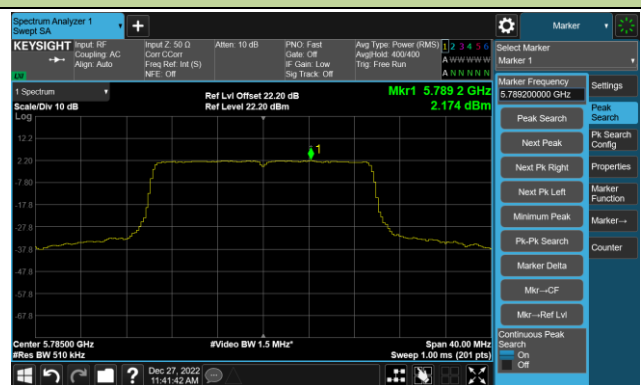

## 802.11ax-HE20 Power Spectral Density- Ant 1

Channel 36 (5180MHz)

Channel 44 (5220MHz)

Channel 48 (5240MHz)

Channel 52 (5260MHz)

Channel 60 (5300MHz)

Channel 64 (5320MHz)

## 802.11ax-HE20 Power Spectral Density- Ant 1

Channel 100 (5500MHz)

Channel 116 (5580MHz)

Channel 140 (5700MHz)

Channel 144(5720MHz)

Channel 149 (5745MHz)

Channel 157 (5785MHz)

Channel 165 (5825MHz)

## 802.11ax-HE40 Power Spectral Density- Ant 1

Channel 38 (5190MHz)

Channel 46 (5230MHz)

Channel 54 (5270MHz)

Channel 62 (5310MHz)

Channel 102 (5510MHz)

Channel 110 (5550MHz)