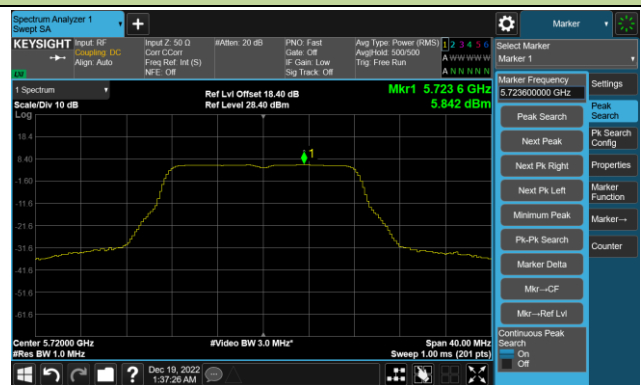

## 802.11a Power Spectral Density- Ant 1

Channel 100 (5500MHz)

Channel 116 (5580MHz)

Channel 140 (5700MHz)

Channel 144(5720MHz)

Channel 149 (5745MHz)

Channel 157 (5785MHz)

Channel 165 (5825MHz)

## 802.11ac-VHT20 Power Spectral Density- Ant 1

Channel 36 (5180MHz)

Channel 44 (5220MHz)

Channel 48 (5240MHz)

Channel 52 (5260MHz)

Channel 60 (5300MHz)

Channel 64 (5320MHz)