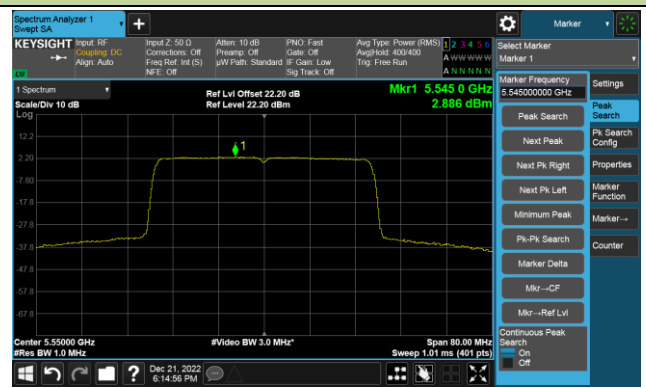

802.11ax-HE40 Power Spectral Density- Ant 0

Channel 38 (5190MHz)

Channel 46 (5230MHz)

Channel 54 (5270MHz)

Channel 62 (5310MHz)

Channel 102 (5510MHz)

Channel 110 (5550MHz)

## 802.11ax-HE40 Power Spectral Density- Ant 0

Channel 134 (5670MHz)

Channel 142(5710MHz)

Channel 151 (5755MHz)

Channel 159 (5795MHz)

802.11ax-HE80 Power Spectral Density- Ant 0

Channel 42 (5210MHz)

Channel 58 (5290MHz)