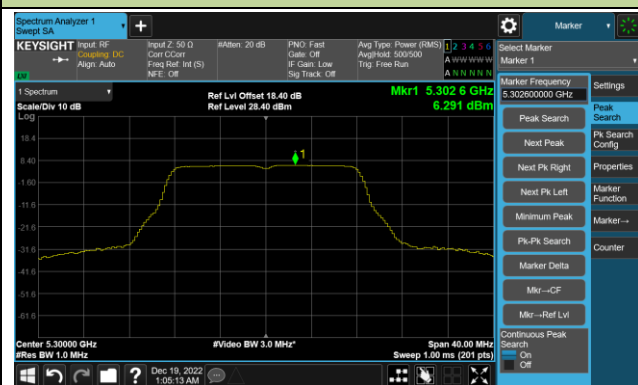

Channel 106 (5530MHz)

Channel 122 (5610MHz)

Channel 138 (5690MHz)

Channel 155 (5775MHz)

## 802.11a Power Spectral Density- Ant 1

Channel 36 (5180MHz)

Channel 44 (5220MHz)

Channel 48 (5240MHz)

Channel 52 (5260MHz)

Channel 60 (5300MHz)

Channel 64 (5320MHz)

## 802.11a Power Spectral Density- Ant 1

Channel 100 (5500MHz)

Channel 116 (5580MHz)

Channel 140 (5700MHz)

Channel 144(5720MHz)

Channel 149 (5745MHz)

Channel 157 (5785MHz)

Channel 165 (5825MHz)