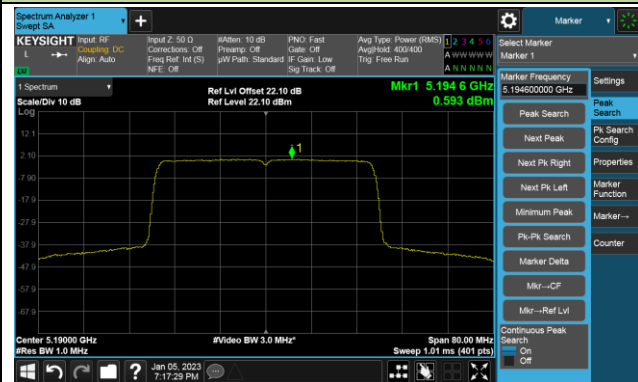

## 802.11ax-HE20 Power Spectral Density- Ant 1

Channel 36 (5180MHz)

Channel 44 (5220MHz)

Channel 48 (5240MHz)

Channel 52 (5260MHz)

Channel 60 (5300MHz)

Channel 64 (5320MHz)

## 802.11ax-HE20 Power Spectral Density- Ant 1

Channel 100 (5500MHz)

Channel 116 (5580MHz)

Channel 140 (5700MHz)

Channel 144(5720MHz)

Channel 149 (5745MHz)

Channel 157 (5785MHz)

Channel 165 (5825MHz)

## 802.11ax-HE40 Power Spectral Density- Ant 1

Channel 38 (5190MHz)

Channel 46 (5230MHz)

Channel 54 (5270MHz)

Channel 62 (5310MHz)

Channel 102 (5510MHz)

Channel 110 (5550MHz)