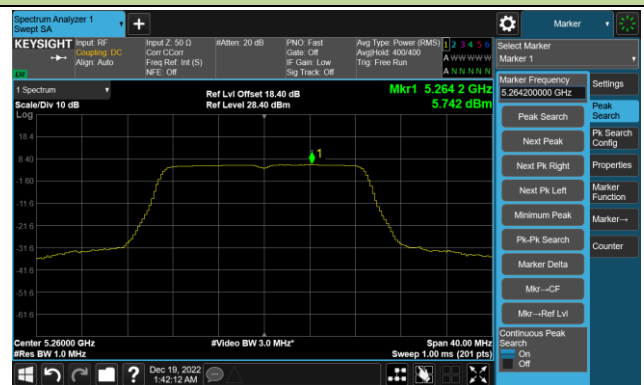

## 802.11a Power Spectral Density- Ant 1

Channel 100 (5500MHz)

Channel 116 (5580MHz)

Channel 140 (5700MHz)

Channel 144(5720MHz)

Channel 149 (5745MHz)

Channel 157 (5785MHz)

Channel 165 (5825MHz)

## 802.11ac-VHT20 Power Spectral Density- Ant 1

Channel 36 (5180MHz)

Channel 44 (5220MHz)

Channel 48 (5240MHz)

Channel 52 (5260MHz)

Channel 60 (5300MHz)

Channel 64 (5320MHz)

## 802.11ac-VHT20 Power Spectral Density- Ant 1

Channel 100 (5500MHz)

Channel 116 (5580MHz)

Channel 140 (5700MHz)

Channel 144(5720MHz)

Channel 149 (5745MHz)

Channel 157 (5785MHz)

Channel 165 (5825MHz)