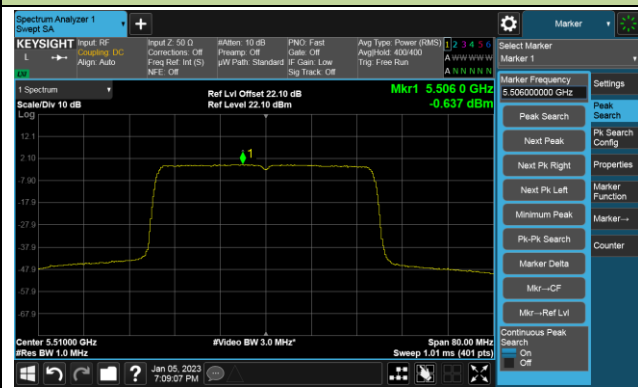

## 802.11ax-HE20 Power Spectral Density- Ant 1

Channel 100 (5500MHz)

Channel 116 (5580MHz)

Channel 140 (5700MHz)

Channel 144(5720MHz)

Channel 149 (5745MHz)

Channel 157 (5785MHz)

Channel 165 (5825MHz)

## 802.11ax-HE40 Power Spectral Density- Ant 1

Channel 38 (5190MHz)

Channel 46 (5230MHz)

Channel 54 (5270MHz)

Channel 62 (5310MHz)

Channel 102 (5510MHz)

Channel 110 (5550MHz)

## 802.11ax-HE40 Power Spectral Density- Ant 1

Channel 134 (5670MHz)

Channel 142(5710MHz)

Channel 151 (5755MHz)

Channel 159 (5795MHz)