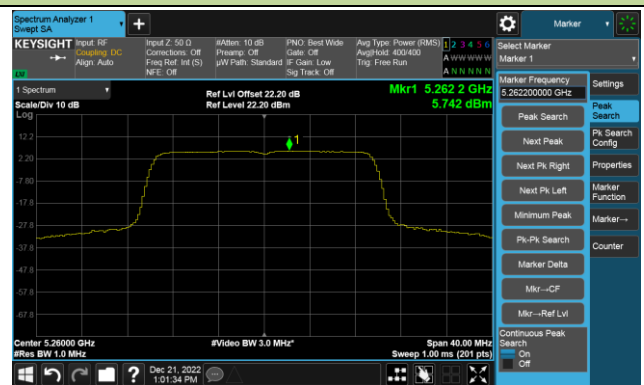

## 802.11ac-VHT80 Power Spectral Density- Ant 1

Channel 42 (5210MHz)

Channel 58 (5290MHz)

Channel 106 (5530MHz)

Channel 122 (5610MHz)

Channel 138 (5690MHz)

Channel 155 (5775MHz)

## 802.11ax-HE20 Power Spectral Density- Ant 1

Channel 36 (5180MHz)

Channel 44 (5220MHz)

Channel 48 (5240MHz)

Channel 52 (5260MHz)

Channel 60 (5300MHz)

Channel 64 (5320MHz)

## 802.11ax-HE20 Power Spectral Density- Ant 1

Channel 100 (5500MHz)

Channel 116 (5580MHz)

Channel 140 (5700MHz)

Channel 144(5720MHz)

Channel 149 (5745MHz)

Channel 157 (5785MHz)

Channel 165 (5825MHz)