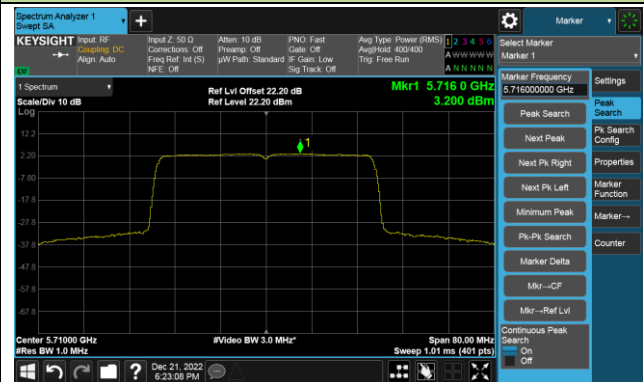

802.11ax-HE40 Power Spectral Density- Ant 0

Channel 38 (5190MHz)

Channel 46 (5230MHz)

Channel 54 (5270MHz)

Channel 62 (5310MHz)

Channel 102 (5510MHz)

Channel 110 (5550MHz)

## 802.11ax-HE40 Power Spectral Density- Ant 0

Channel 134 (5670MHz)

Channel 142(5710MHz)

Channel 151 (5755MHz)

Channel 159 (5795MHz)

802.11ax-HE80 Power Spectral Density- Ant 0

Channel 42 (5210MHz)

Channel 58 (5290MHz)