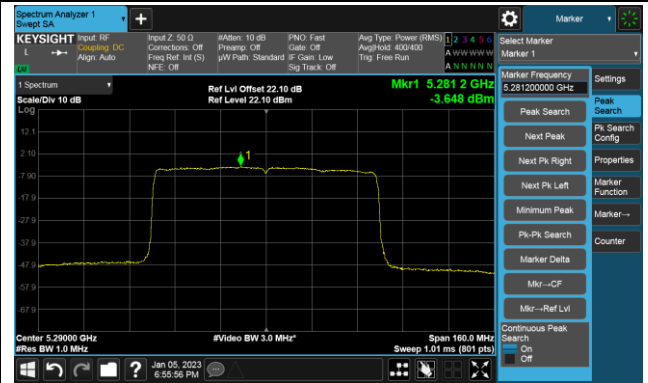

## 802.11ax-HE40 Power Spectral Density- Ant 0

Channel 134 (5670MHz)

Channel 142(5710MHz)

Channel 151 (5755MHz)

Channel 159 (5795MHz)

802.11ax-HE80 Power Spectral Density- Ant 0

Channel 42 (5210MHz)

Channel 58 (5290MHz)

Channel 106 (5530MHz)

Channel 122 (5610MHz)

Channel 138 (5690MHz)

Channel 155 (5775MHz)