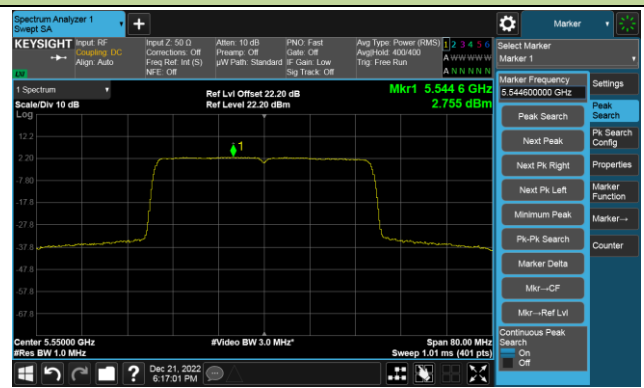

## 802.11ax-HE20 Power Spectral Density- Ant 1

Channel 100 (5500MHz)

Channel 116 (5580MHz)

Channel 140 (5700MHz)

Channel 144(5720MHz)

Channel 149 (5745MHz)

Channel 157 (5785MHz)

Channel 165 (5825MHz)

## 802.11ax-HE40 Power Spectral Density- Ant 1

Channel 38 (5190MHz)

Channel 46 (5230MHz)

Channel 54 (5270MHz)

Channel 62 (5310MHz)

Channel 102 (5510MHz)

Channel 110 (5550MHz)

## 802.11ax-HE40 Power Spectral Density- Ant 1

Channel 134 (5670MHz)

Channel 142(5710MHz)

Channel 151 (5755MHz)

Channel 159 (5795MHz)