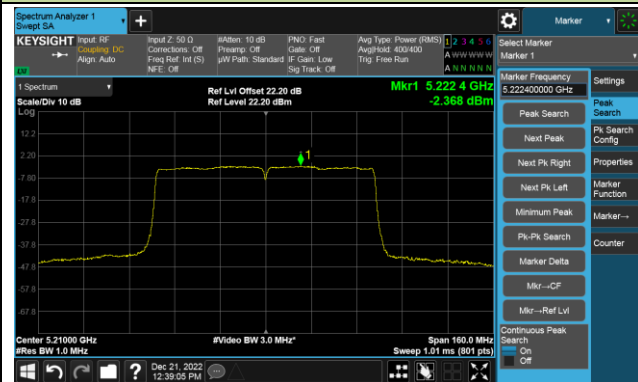

## 802.11ac-VHT40 Power Spectral Density- Ant 1

Channel 134 (5670MHz)

Channel 142(5710MHz)

Channel 151 (5755MHz)

Channel 159 (5795MHz)

## 802.11ac-VHT80 Power Spectral Density- Ant 1

Channel 42 (5210MHz)

Channel 58 (5290MHz)

Channel 106 (5530MHz)

Channel 122 (5610MHz)

Channel 138 (5690MHz)

Channel 155 (5775MHz)