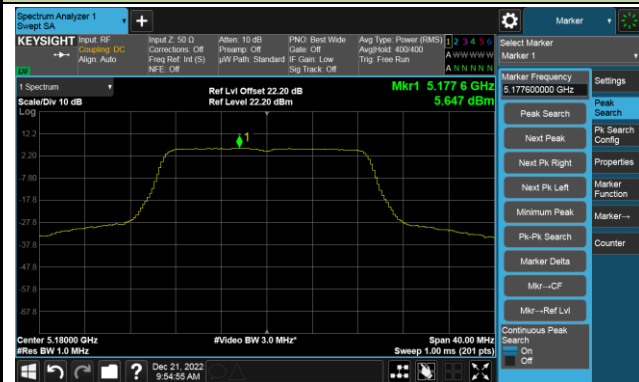

## 802.11a Power Spectral Density- Ant 1

Channel 100 (5500MHz)

Channel 116 (5580MHz)

Channel 140 (5700MHz)

Channel 144(5720MHz)

Channel 149 (5745MHz)

Channel 157 (5785MHz)

Channel 165 (5825MHz)

## 802.11ac-VHT20 Power Spectral Density- Ant 1

Channel 36 (5180MHz)

Channel 44 (5220MHz)

Channel 48 (5240MHz)

Channel 52 (5260MHz)

Channel 60 (5300MHz)

Channel 64 (5320MHz)