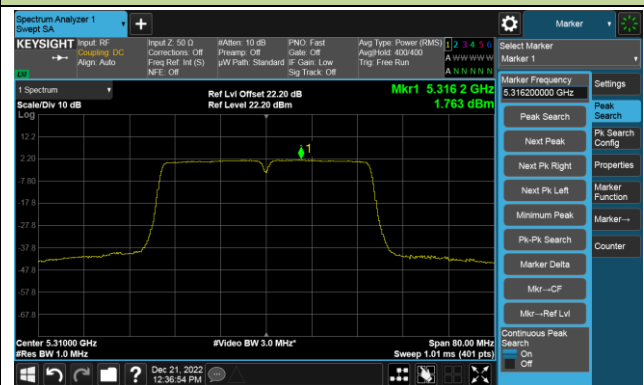

## 802.11ac-VHT40 Power Spectral Density- Ant 1

Channel 38 (5190MHz)

Channel 46 (5230MHz)

Channel 54 (5270MHz)

Channel 62 (5310MHz)

Channel 102 (5510MHz)

Channel 110 (5550MHz)

## 802.11ac-VHT40 Power Spectral Density- Ant 1

Channel 134 (5670MHz)

Channel 142(5710MHz)

Channel 151 (5755MHz)

Channel 159 (5795MHz)