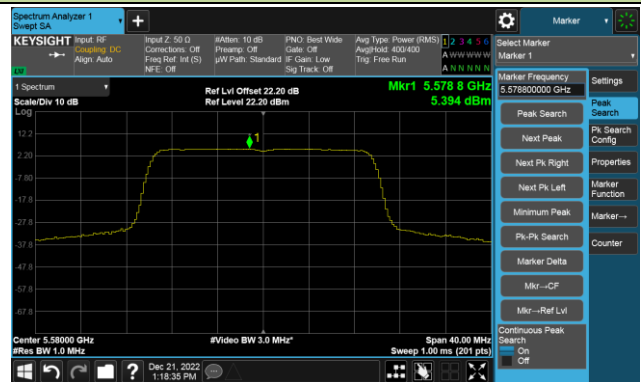

## 802.11ac-VHT80 Power Spectral Density- Ant 1

Channel 42 (5210MHz)

Channel 58 (5290MHz)

Channel 106 (5530MHz)

Channel 122 (5610MHz)

Channel 138 (5690MHz)

Channel 155 (5775MHz)

## 802.11ax-HE20 Power Spectral Density- Ant 1

Channel 36 (5180MHz)

Channel 44 (5220MHz)

Channel 48 (5240MHz)

Channel 52 (5260MHz)

Channel 60 (5300MHz)

Channel 64 (5320MHz)

## 802.11ax-HE20 Power Spectral Density- Ant 1

Channel 100 (5500MHz)

Channel 116 (5580MHz)

Channel 140 (5700MHz)

Channel 144(5720MHz)

Channel 149 (5745MHz)

Channel 157 (5785MHz)

Channel 165 (5825MHz)