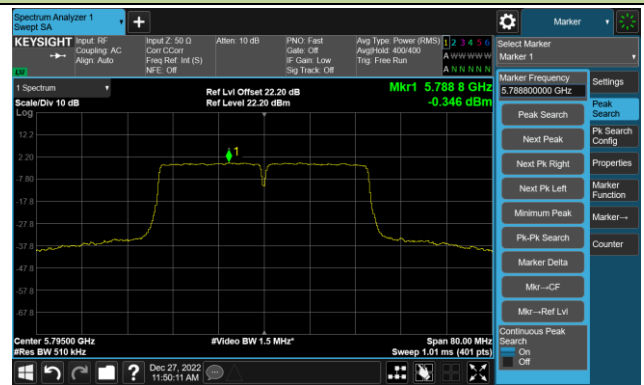

## 802.11ac-VHT40 Power Spectral Density- Ant 1

Channel 134 (5670MHz)

Channel 142(5710MHz)

Channel 151 (5755MHz)

Channel 159 (5795MHz)

## 802.11ac-VHT80 Power Spectral Density- Ant 1

Channel 42 (5210MHz)

Channel 58 (5290MHz)

Channel 106 (5530MHz)

Channel 122 (5610MHz)

Channel 138 (5690MHz)

Channel 155 (5775MHz)