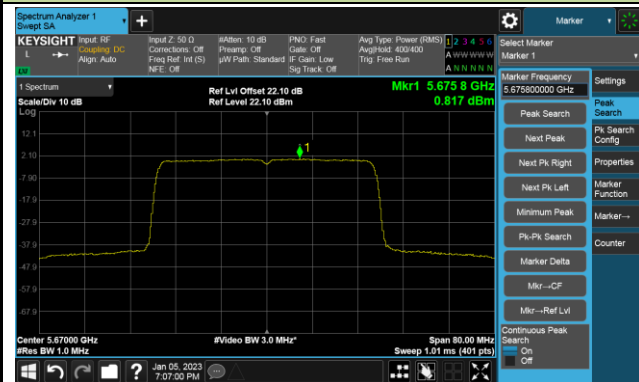

## 802.11ax-HE20 Power Spectral Density- Ant 1

Channel 100 (5500MHz)

Channel 116 (5580MHz)

Channel 140 (5700MHz)

Channel 144(5720MHz)

Channel 149 (5745MHz)

Channel 157 (5785MHz)

Channel 165 (5825MHz)

## 802.11ax-HE40 Power Spectral Density- Ant 1

Channel 38 (5190MHz)

Channel 46 (5230MHz)

Channel 54 (5270MHz)

Channel 62 (5310MHz)

Channel 102 (5510MHz)

Channel 110 (5550MHz)

## 802.11ax-HE40 Power Spectral Density- Ant 1

Channel 134 (5670MHz)

Channel 142(5710MHz)

Channel 151 (5755MHz)

Channel 159 (5795MHz)