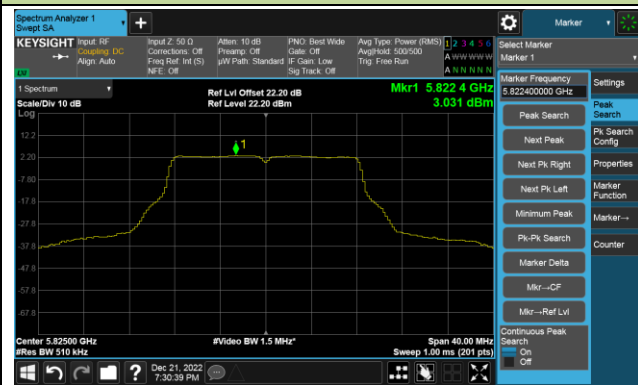

## 802.11a Power Spectral Density- Ant 1

Channel 100 (5500MHz)

Channel 116 (5580MHz)

Channel 140 (5700MHz)

Channel 144(5720MHz)

Channel 149 (5745MHz)

Channel 157 (5785MHz)

Channel 165 (5825MHz)

## 802.11ac-VHT20 Power Spectral Density- Ant 1

Channel 36 (5180MHz)

Channel 44 (5220MHz)

Channel 48 (5240MHz)

Channel 52 (5260MHz)

Channel 60 (5300MHz)

Channel 64 (5320MHz)