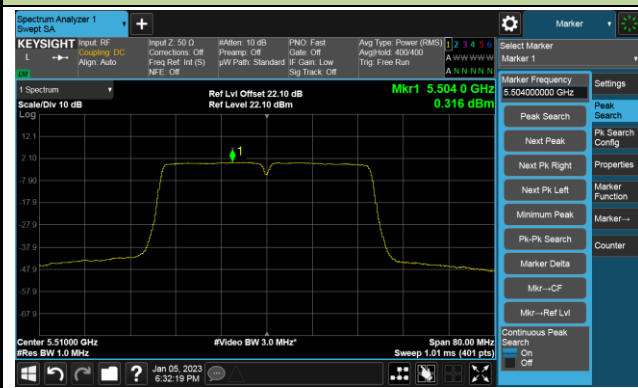

## 802.11ac-VHT40 Power Spectral Density- Ant 1

Channel 38 (5190MHz)

Channel 46 (5230MHz)

Channel 54 (5270MHz)

Channel 62 (5310MHz)

Channel 102 (5510MHz)

Channel 110 (5550MHz)

## 802.11ac-VHT40 Power Spectral Density- Ant 1

Channel 134 (5670MHz)

Channel 142(5710MHz)

Channel 151 (5755MHz)

Channel 159 (5795MHz)