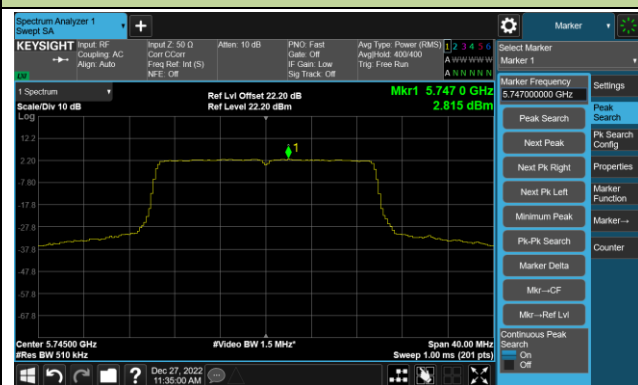

## 802.11ax-HE20 Power Spectral Density- Ant 1

Channel 36 (5180MHz)

Channel 44 (5220MHz)

Channel 48 (5240MHz)

Channel 52 (5260MHz)

Channel 60 (5300MHz)

Channel 64 (5320MHz)

## 802.11ax-HE20 Power Spectral Density- Ant 1

Channel 100 (5500MHz)

Channel 116 (5580MHz)

Channel 140 (5700MHz)

Channel 144(5720MHz)

Channel 149 (5745MHz)

Channel 157 (5785MHz)

Channel 165 (5825MHz)

## 802.11ax-HE40 Power Spectral Density- Ant 1

Channel 38 (5190MHz)

Channel 46 (5230MHz)

Channel 54 (5270MHz)

Channel 62 (5310MHz)

Channel 102 (5510MHz)

Channel 110 (5550MHz)