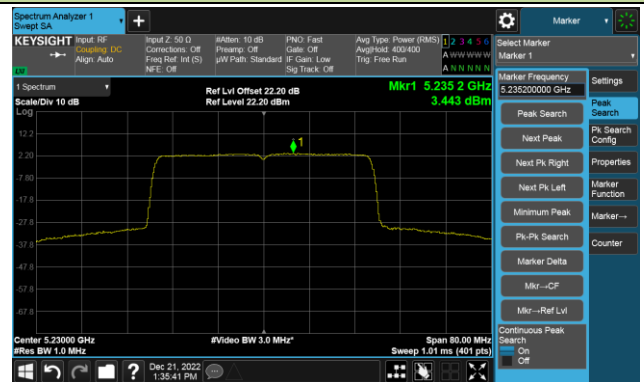

## 802.11ax-HE20 Power Spectral Density- Ant 1

Channel 36 (5180MHz)

Channel 44 (5220MHz)

Channel 48 (5240MHz)

Channel 52 (5260MHz)

Channel 60 (5300MHz)

Channel 64 (5320MHz)

## 802.11ax-HE20 Power Spectral Density- Ant 1

Channel 100 (5500MHz)

Channel 116 (5580MHz)

Channel 140 (5700MHz)

Channel 144(5720MHz)

Channel 149 (5745MHz)

Channel 157 (5785MHz)

Channel 165 (5825MHz)

## 802.11ax-HE40 Power Spectral Density- Ant 1

Channel 38 (5190MHz)

Channel 46 (5230MHz)

Channel 54 (5270MHz)

Channel 62 (5310MHz)

Channel 102 (5510MHz)

Channel 110 (5550MHz)