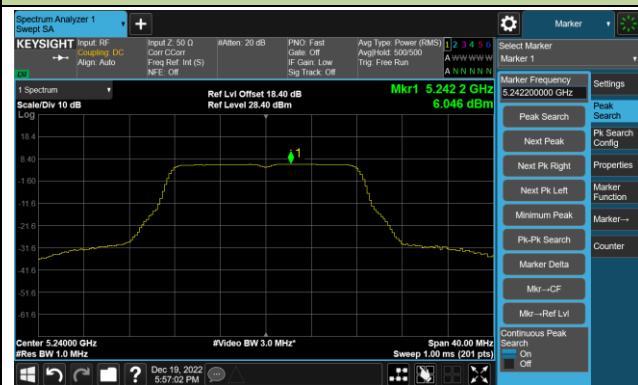

## 802.11a Power Spectral Density- Ant 1

Channel 36 (5180MHz)

Channel 44 (5220MHz)

Channel 48 (5240MHz)

Channel 52 (5260MHz)

Channel 60 (5300MHz)

Channel 64 (5320MHz)

## 802.11a Power Spectral Density- Ant 1

Channel 100 (5500MHz)

Channel 116 (5580MHz)

Channel 140 (5700MHz)

Channel 144(5720MHz)

Channel 149 (5745MHz)

Channel 157 (5785MHz)

Channel 165 (5825MHz)