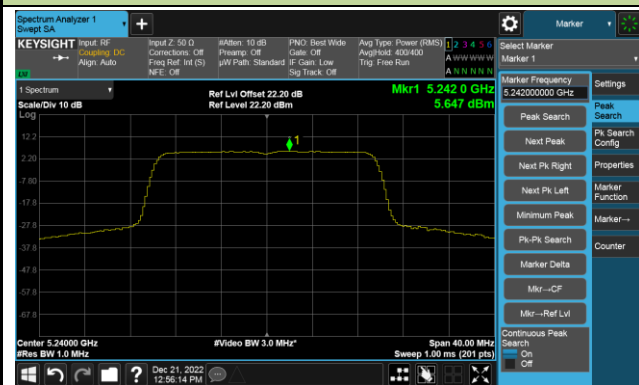

## 802.11ac-VHT80 Power Spectral Density- Ant 1

Channel 42 (5210MHz)

Channel 58 (5290MHz)

Channel 106 (5530MHz)

Channel 122 (5610MHz)

Channel 138 (5690MHz)

Channel 155 (5775MHz)

## 802.11ax-HE20 Power Spectral Density- Ant 1

Channel 36 (5180MHz)

Channel 44 (5220MHz)

Channel 48 (5240MHz)

Channel 52 (5260MHz)

Channel 60 (5300MHz)

Channel 64 (5320MHz)

## 802.11ax-HE20 Power Spectral Density- Ant 1

Channel 100 (5500MHz)

Channel 116 (5580MHz)

Channel 140 (5700MHz)

Channel 144(5720MHz)

Channel 149 (5745MHz)

Channel 157 (5785MHz)

Channel 165 (5825MHz)