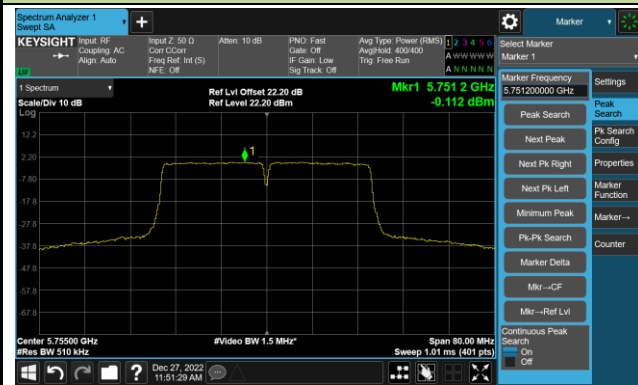

## 802.11ac-VHT40 Power Spectral Density- Ant 1

Channel 134 (5670MHz)

Channel 142(5710MHz)

Channel 151 (5755MHz)

Channel 159 (5795MHz)

## 802.11ac-VHT80 Power Spectral Density- Ant 1

Channel 42 (5210MHz)

Channel 58 (5290MHz)

Channel 106 (5530MHz)

Channel 122 (5610MHz)

Channel 138 (5690MHz)

Channel 155 (5775MHz)