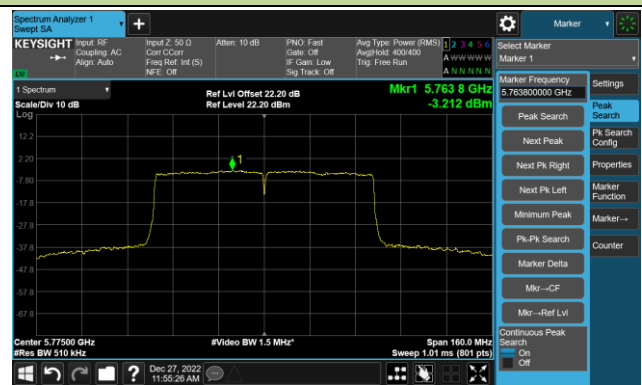

## 802.11ac-VHT40 Power Spectral Density- Ant 1

Channel 134 (5670MHz)

Channel 142(5710MHz)

Channel 151 (5755MHz)

Channel 159 (5795MHz)

## 802.11ac-VHT80 Power Spectral Density- Ant 1

Channel 42 (5210MHz)

Channel 58 (5290MHz)

Channel 106 (5530MHz)

Channel 122 (5610MHz)

Channel 138 (5690MHz)

Channel 155 (5775MHz)

## 802.11ax-HE20 Power Spectral Density- Ant 1

Channel 36 (5180MHz)

Channel 44 (5220MHz)

Channel 48 (5240MHz)

Channel 52 (5260MHz)

Channel 60 (5300MHz)

Channel 64 (5320MHz)