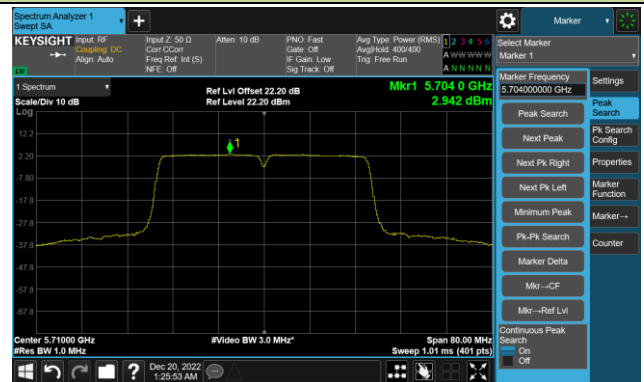

## 802.11ac-VHT20 Power Spectral Density- Ant 1

Channel 100 (5500MHz)

Channel 116 (5580MHz)

Channel 140 (5700MHz)

Channel 144(5720MHz)

Channel 149 (5745MHz)

Channel 157 (5785MHz)

Channel 165 (5825MHz)

## 802.11ac-VHT40 Power Spectral Density- Ant 1

Channel 38 (5190MHz)

Channel 46 (5230MHz)

Channel 54 (5270MHz)

Channel 62 (5310MHz)

Channel 102 (5510MHz)

Channel 110 (5550MHz)

## 802.11ac-VHT40 Power Spectral Density- Ant 1

Channel 134 (5670MHz)

Channel 142(5710MHz)

Channel 151 (5755MHz)

Channel 159 (5795MHz)