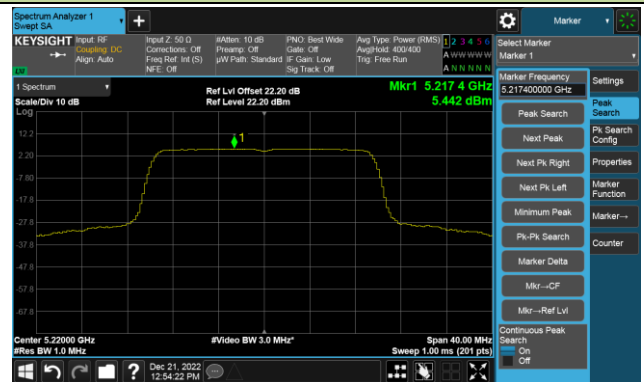

## 802.11ac-VHT40 Power Spectral Density- Ant 1

Channel 134 (5670MHz)

Channel 142(5710MHz)

Channel 151 (5755MHz)

Channel 159 (5795MHz)

## 802.11ac-VHT80 Power Spectral Density- Ant 1

Channel 42 (5210MHz)

Channel 58 (5290MHz)

Channel 106 (5530MHz)

Channel 122 (5610MHz)

Channel 138 (5690MHz)

Channel 155 (5775MHz)

## 802.11ax-HE20 Power Spectral Density- Ant 1

Channel 36 (5180MHz)

Channel 44 (5220MHz)

Channel 48 (5240MHz)

Channel 52 (5260MHz)

Channel 60 (5300MHz)

Channel 64 (5320MHz)