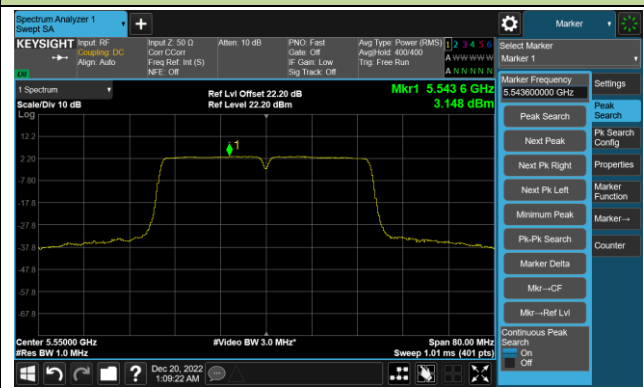

## 802.11ac-VHT40 Power Spectral Density- Ant 1

Channel 38 (5190MHz)

Channel 46 (5230MHz)

Channel 54 (5270MHz)

Channel 62 (5310MHz)

Channel 102 (5510MHz)

Channel 110 (5550MHz)

## 802.11ac-VHT40 Power Spectral Density- Ant 1

Channel 134 (5670MHz)

Channel 142(5710MHz)

Channel 151 (5755MHz)

Channel 159 (5795MHz)