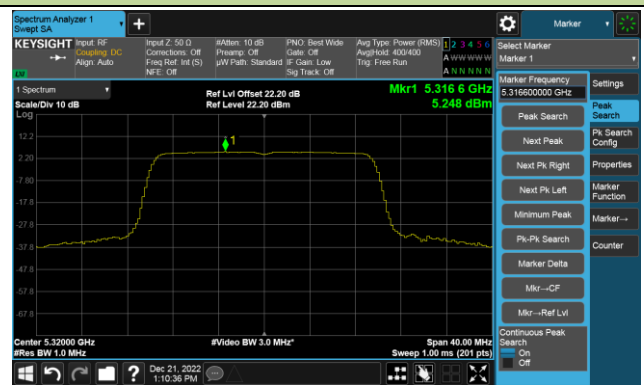

## 802.11ac-VHT80 Power Spectral Density- Ant 1

Channel 42 (5210MHz)

Channel 58 (5290MHz)

Channel 106 (5530MHz)

Channel 122 (5610MHz)

Channel 138 (5690MHz)

Channel 155 (5775MHz)

## 802.11ax-HE20 Power Spectral Density- Ant 1

Channel 36 (5180MHz)

Channel 44 (5220MHz)

Channel 48 (5240MHz)

Channel 52 (5260MHz)

Channel 60 (5300MHz)

Channel 64 (5320MHz)

## 802.11ax-HE20 Power Spectral Density- Ant 1

Channel 100 (5500MHz)

Channel 116 (5580MHz)

Channel 140 (5700MHz)

Channel 144(5720MHz)

Channel 149 (5745MHz)

Channel 157 (5785MHz)

Channel 165 (5825MHz)