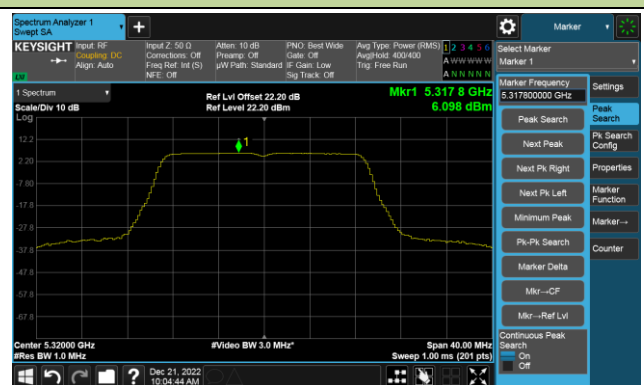

## 802.11a Power Spectral Density- Ant 1

Channel 100 (5500MHz)

Channel 116 (5580MHz)

Channel 140 (5700MHz)

Channel 144(5720MHz)

Channel 149 (5745MHz)

Channel 157 (5785MHz)

Channel 165 (5825MHz)

## 802.11ac-VHT20 Power Spectral Density- Ant 1

Channel 36 (5180MHz)

Channel 44 (5220MHz)

Channel 48 (5240MHz)

Channel 52 (5260MHz)

Channel 60 (5300MHz)

Channel 64 (5320MHz)

## 802.11ac-VHT20 Power Spectral Density- Ant 1

Channel 100 (5500MHz)

Channel 116 (5580MHz)

Channel 140 (5700MHz)

Channel 144(5720MHz)

Channel 149 (5745MHz)

Channel 157 (5785MHz)

Channel 165 (5825MHz)