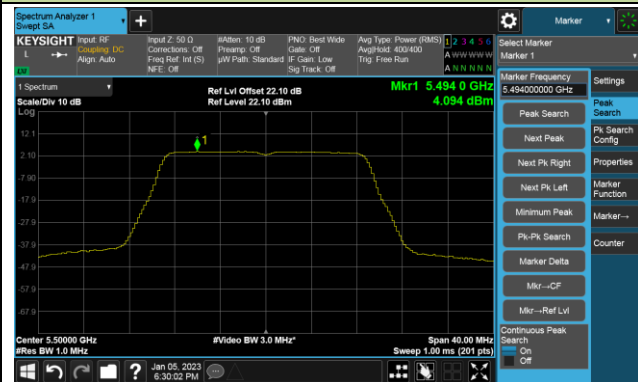

## 802.11ac-VHT20 Power Spectral Density- Ant 1

Channel 36 (5180MHz)

Channel 44 (5220MHz)

Channel 48 (5240MHz)

Channel 52 (5260MHz)

Channel 60 (5300MHz)

Channel 64 (5320MHz)

## 802.11ac-VHT20 Power Spectral Density- Ant 1

Channel 100 (5500MHz)

Channel 116 (5580MHz)

Channel 140 (5700MHz)

Channel 144(5720MHz)

Channel 149 (5745MHz)

Channel 157 (5785MHz)

Channel 165 (5825MHz)