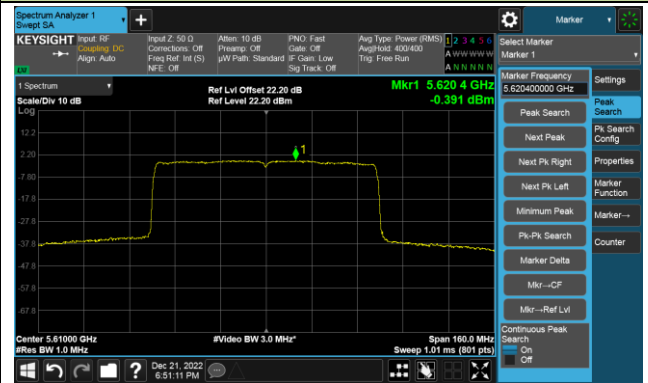

## 802.11ax-HE40 Power Spectral Density- Ant 0

Channel 134 (5670MHz)

Channel 142(5710MHz)

Channel 151 (5755MHz)

Channel 159 (5795MHz)

802.11ax-HE80 Power Spectral Density- Ant 0

Channel 42 (5210MHz)

Channel 58 (5290MHz)

Channel 106 (5530MHz)

Channel 122 (5610MHz)

Channel 138 (5690MHz)

Channel 155 (5775MHz)