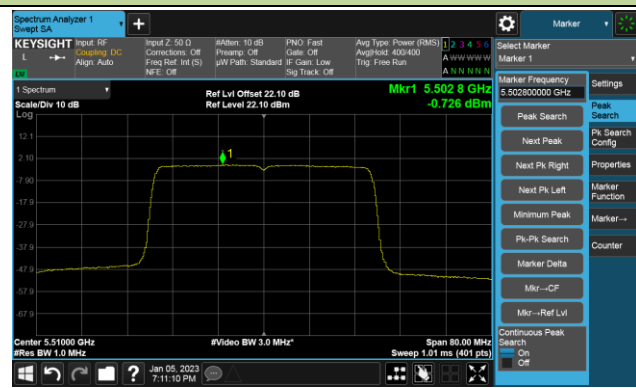

802.11ax-HE40 Power Spectral Density- Ant 0

Channel 38 (5190MHz)

Channel 46 (5230MHz)

Channel 54 (5270MHz)

Channel 62 (5310MHz)

Channel 102 (5510MHz)

Channel 110 (5550MHz)

## 802.11ax-HE40 Power Spectral Density- Ant 0

Channel 134 (5670MHz)

Channel 142(5710MHz)

Channel 151 (5755MHz)

Channel 159 (5795MHz)

802.11ax-HE80 Power Spectral Density- Ant 0

Channel 42 (5210MHz)

Channel 58 (5290MHz)