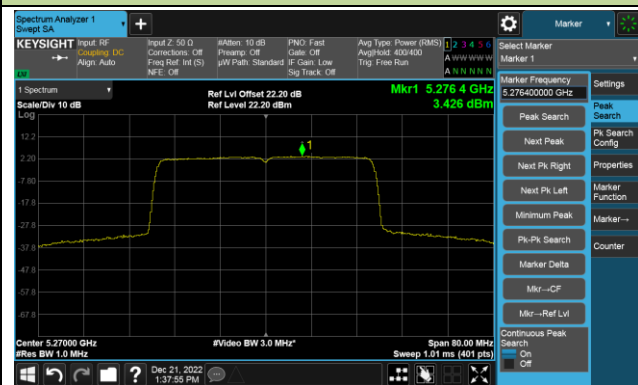

## 802.11ax-HE20 Power Spectral Density- Ant 1

Channel 100 (5500MHz)

Channel 116 (5580MHz)

Channel 140 (5700MHz)

Channel 144(5720MHz)

Channel 149 (5745MHz)

Channel 157 (5785MHz)

Channel 165 (5825MHz)

## 802.11ax-HE40 Power Spectral Density- Ant 1

Channel 38 (5190MHz)

Channel 46 (5230MHz)

Channel 54 (5270MHz)

Channel 62 (5310MHz)

Channel 102 (5510MHz)

Channel 110 (5550MHz)

## 802.11ax-HE40 Power Spectral Density- Ant 1

Channel 134 (5670MHz)

Channel 142(5710MHz)

Channel 151 (5755MHz)

Channel 159 (5795MHz)