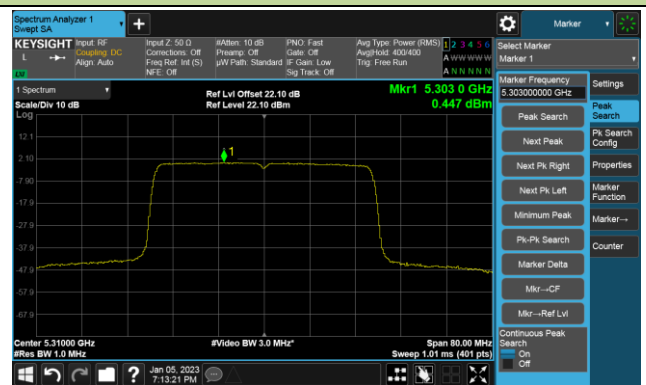

802.11ax-HE40 Power Spectral Density- Ant 0

Channel 38 (5190MHz)

Channel 46 (5230MHz)

Channel 54 (5270MHz)

Channel 62 (5310MHz)

Channel 102 (5510MHz)

Channel 110 (5550MHz)

## 802.11ax-HE40 Power Spectral Density- Ant 0

Channel 134 (5670MHz)

Channel 142(5710MHz)

Channel 151 (5755MHz)

Channel 159 (5795MHz)

802.11ax-HE80 Power Spectral Density- Ant 0

Channel 42 (5210MHz)

Channel 58 (5290MHz)