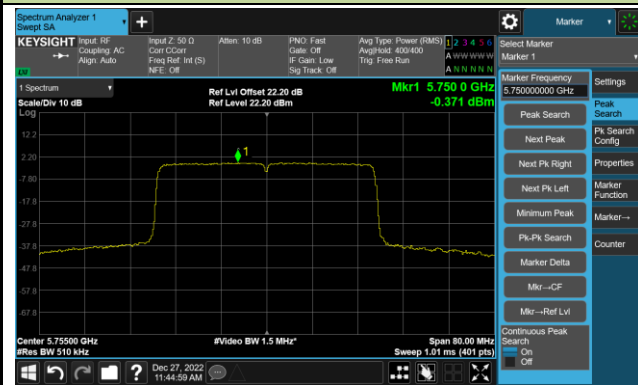

## 802.11ax-HE40 Power Spectral Density- Ant 0

Channel 134 (5670MHz)

Channel 142(5710MHz)

Channel 151 (5755MHz)

Channel 159 (5795MHz)

802.11ax-HE80 Power Spectral Density- Ant 0

Channel 42 (5210MHz)

Channel 58 (5290MHz)

Channel 106 (5530MHz)

Channel 122 (5610MHz)

Channel 138 (5690MHz)

Channel 155 (5775MHz)