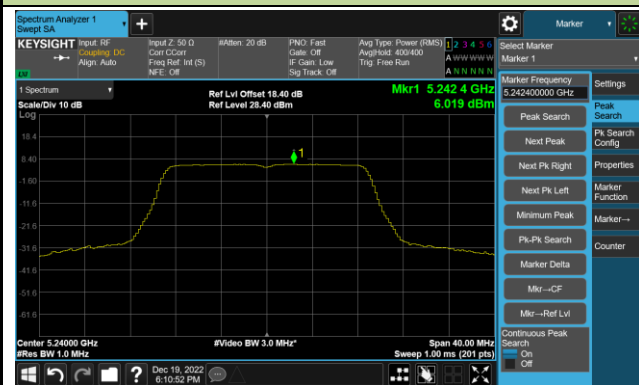

## 802.11ac-VHT20 Power Spectral Density- Ant 1

Channel 36 (5180MHz)

Channel 44 (5220MHz)

Channel 48 (5240MHz)

Channel 52 (5260MHz)

Channel 60 (5300MHz)

Channel 64 (5320MHz)

## 802.11ac-VHT20 Power Spectral Density- Ant 1

Channel 100 (5500MHz)

Channel 116 (5580MHz)

Channel 140 (5700MHz)

Channel 144(5720MHz)

Channel 149 (5745MHz)

Channel 157 (5785MHz)

Channel 165 (5825MHz)