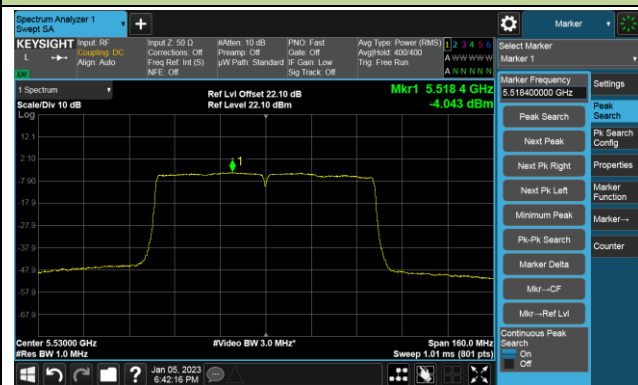

## 802.11ac-VHT40 Power Spectral Density- Ant 1

Channel 134 (5670MHz)

Channel 142(5710MHz)

Channel 151 (5755MHz)

Channel 159 (5795MHz)

## 802.11ac-VHT80 Power Spectral Density- Ant 1

Channel 42 (5210MHz)

Channel 58 (5290MHz)

Channel 106 (5530MHz)

Channel 122 (5610MHz)

Channel 138 (5690MHz)

Channel 155 (5775MHz)

## 802.11ax-HE20 Power Spectral Density- Ant 1

Channel 36 (5180MHz)

Channel 44 (5220MHz)

Channel 48 (5240MHz)

Channel 52 (5260MHz)

Channel 60 (5300MHz)

Channel 64 (5320MHz)