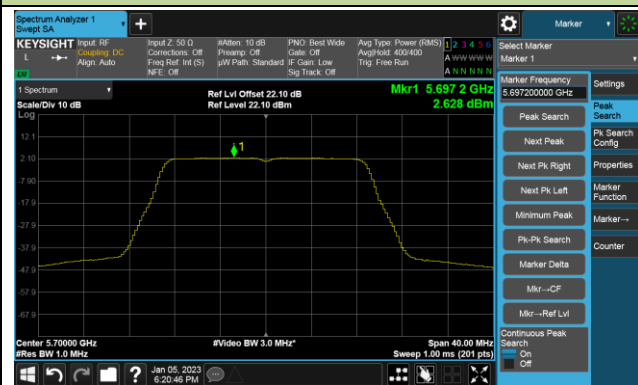

## 802.11ac-VHT20 Power Spectral Density- Ant 1

Channel 100 (5500MHz)

Channel 116 (5580MHz)

Channel 140 (5700MHz)

Channel 144(5720MHz)

Channel 149 (5745MHz)

Channel 157 (5785MHz)

Channel 165 (5825MHz)

## 802.11ac-VHT40 Power Spectral Density- Ant 1

Channel 38 (5190MHz)

Channel 46 (5230MHz)

Channel 54 (5270MHz)

Channel 62 (5310MHz)

Channel 102 (5510MHz)

Channel 110 (5550MHz)