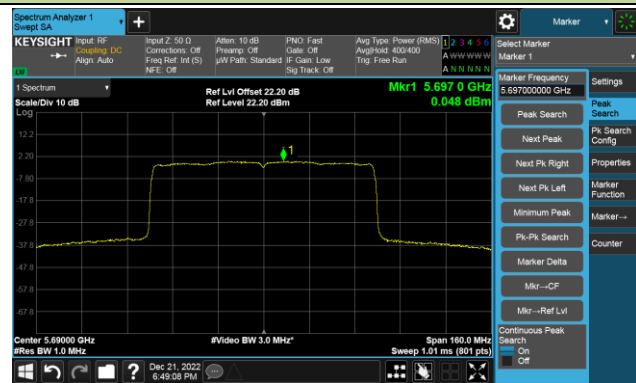

## 802.11ax-HE40 Power Spectral Density- Ant 0

Channel 134 (5670MHz)

Channel 142(5710MHz)

Channel 151 (5755MHz)

Channel 159 (5795MHz)

802.11ax-HE80 Power Spectral Density- Ant 0

Channel 42 (5210MHz)

Channel 58 (5290MHz)

Channel 106 (5530MHz)

Channel 122 (5610MHz)

Channel 138 (5690MHz)

Channel 155 (5775MHz)