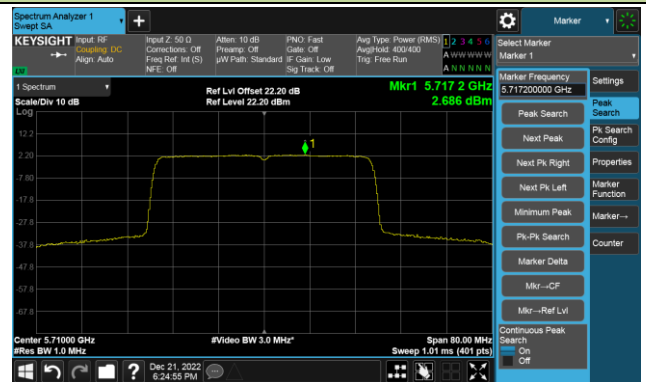

## 802.11ax-HE20 Power Spectral Density- Ant 1

Channel 100 (5500MHz)

Channel 116 (5580MHz)

Channel 140 (5700MHz)

Channel 144(5720MHz)

Channel 149 (5745MHz)

Channel 157 (5785MHz)

Channel 165 (5825MHz)

## 802.11ax-HE40 Power Spectral Density- Ant 1

Channel 38 (5190MHz)

Channel 46 (5230MHz)

Channel 54 (5270MHz)

Channel 62 (5310MHz)

Channel 102 (5510MHz)

Channel 110 (5550MHz)

## 802.11ax-HE40 Power Spectral Density- Ant 1

Channel 134 (5670MHz)

Channel 142(5710MHz)

Channel 151 (5755MHz)

Channel 159 (5795MHz)