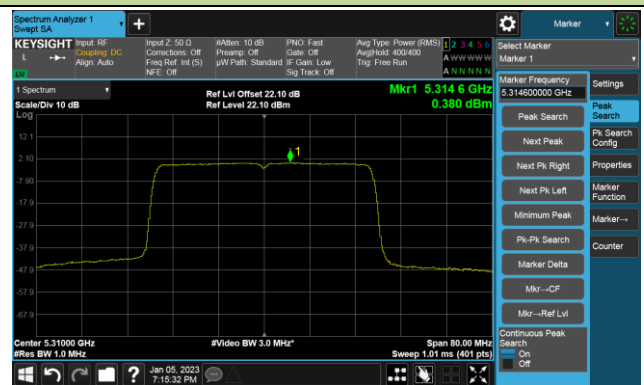

## 802.11ax-HE20 Power Spectral Density- Ant 1

Channel 100 (5500MHz)

Channel 116 (5580MHz)

Channel 140 (5700MHz)

Channel 144(5720MHz)

Channel 149 (5745MHz)

Channel 157 (5785MHz)

Channel 165 (5825MHz)

## 802.11ax-HE40 Power Spectral Density- Ant 1

Channel 38 (5190MHz)

Channel 46 (5230MHz)

Channel 54 (5270MHz)

Channel 62 (5310MHz)

Channel 102 (5510MHz)

Channel 110 (5550MHz)

## 802.11ax-HE40 Power Spectral Density- Ant 1

Channel 134 (5670MHz)

Channel 142(5710MHz)

Channel 151 (5755MHz)

Channel 159 (5795MHz)