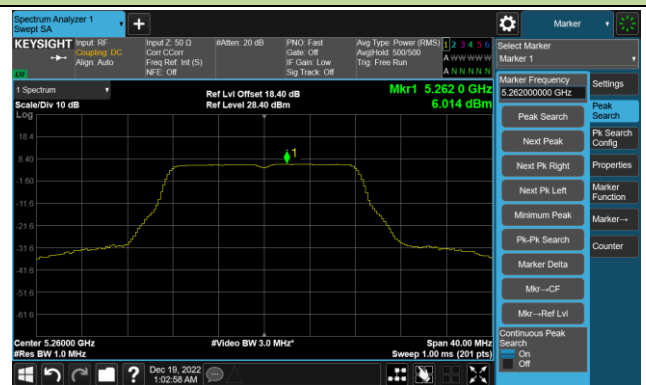

## 802.11a Power Spectral Density- Ant 1

Channel 36 (5180MHz)

Channel 44 (5220MHz)

Channel 48 (5240MHz)

Channel 52 (5260MHz)

Channel 60 (5300MHz)

Channel 64 (5320MHz)

## 802.11a Power Spectral Density- Ant 1

Channel 100 (5500MHz)

Channel 116 (5580MHz)

Channel 140 (5700MHz)

Channel 144(5720MHz)

Channel 149 (5745MHz)

Channel 157 (5785MHz)

Channel 165 (5825MHz)