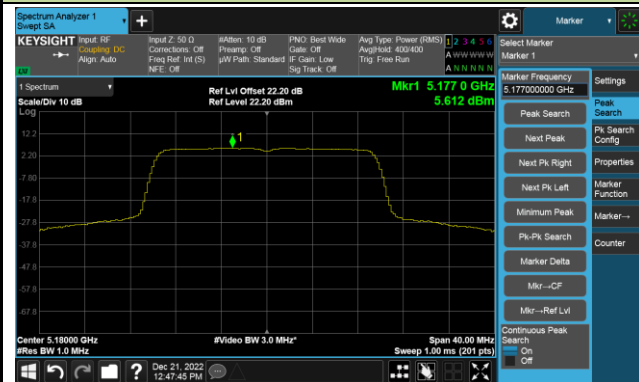

## 802.11ac-VHT40 Power Spectral Density- Ant 1

Channel 134 (5670MHz)

Channel 142(5710MHz)

Channel 151 (5755MHz)

Channel 159 (5795MHz)

## 802.11ac-VHT80 Power Spectral Density- Ant 1

Channel 42 (5210MHz)

Channel 58 (5290MHz)

Channel 106 (5530MHz)

Channel 122 (5610MHz)

Channel 138 (5690MHz)

Channel 155 (5775MHz)

## 802.11ax-HE20 Power Spectral Density- Ant 1

Channel 36 (5180MHz)

Channel 44 (5220MHz)

Channel 48 (5240MHz)

Channel 52 (5260MHz)

Channel 60 (5300MHz)

Channel 64 (5320MHz)