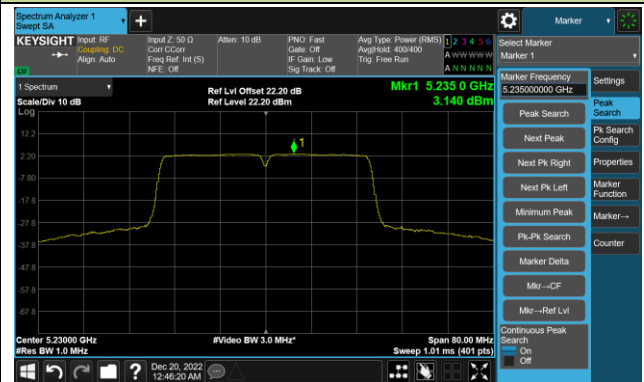

## 802.11ac-VHT20 Power Spectral Density- Ant 1

Channel 100 (5500MHz)

Channel 116 (5580MHz)

Channel 140 (5700MHz)

Channel 144(5720MHz)

Channel 149 (5745MHz)

Channel 157 (5785MHz)

Channel 165 (5825MHz)

## 802.11ac-VHT40 Power Spectral Density- Ant 1

Channel 38 (5190MHz)

Channel 46 (5230MHz)

Channel 54 (5270MHz)

Channel 62 (5310MHz)

Channel 102 (5510MHz)

Channel 110 (5550MHz)