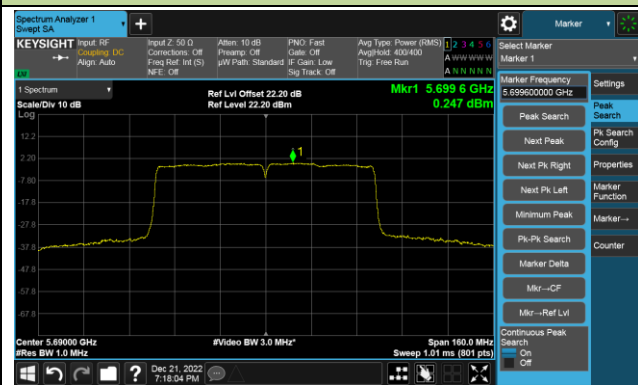

## 802.11ac-VHT40 Power Spectral Density- Ant 1

Channel 134 (5670MHz)

Channel 142(5710MHz)

Channel 151 (5755MHz)

Channel 159 (5795MHz)

## 802.11ac-VHT80 Power Spectral Density- Ant 1

Channel 42 (5210MHz)

Channel 58 (5290MHz)

Channel 106 (5530MHz)

Channel 122 (5610MHz)

Channel 138 (5690MHz)

Channel 155 (5775MHz)

## 802.11ax-HE20 Power Spectral Density- Ant 1

Channel 36 (5180MHz)

Channel 44 (5220MHz)

Channel 48 (5240MHz)

Channel 52 (5260MHz)

Channel 60 (5300MHz)

Channel 64 (5320MHz)