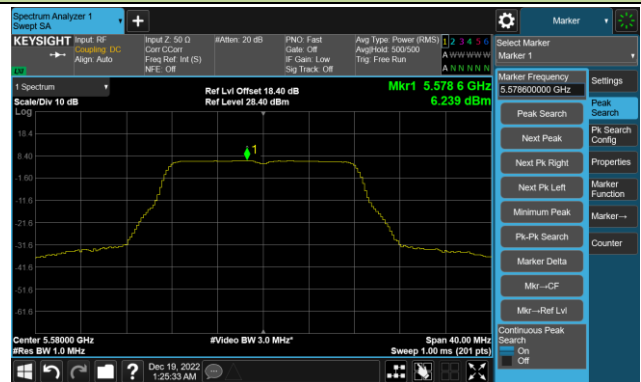

## 802.11a Power Spectral Density- Ant 1

Channel 36 (5180MHz)

Channel 44 (5220MHz)

Channel 48 (5240MHz)

Channel 52 (5260MHz)

Channel 60 (5300MHz)

Channel 64 (5320MHz)

## 802.11a Power Spectral Density- Ant 1

Channel 100 (5500MHz)

Channel 116 (5580MHz)

Channel 140 (5700MHz)

Channel 144(5720MHz)

Channel 149 (5745MHz)

Channel 157 (5785MHz)

Channel 165 (5825MHz)