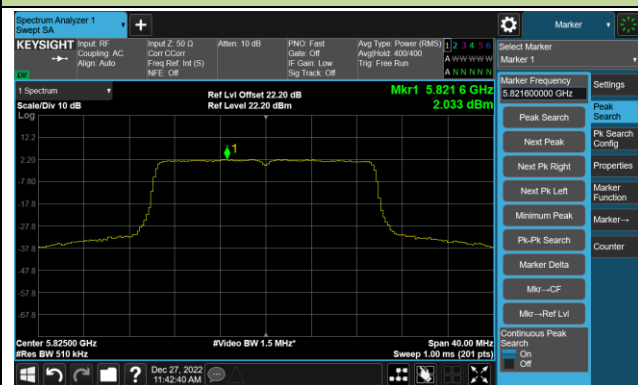

## 802.11ax-HE20 Power Spectral Density- Ant 1

Channel 36 (5180MHz)

Channel 44 (5220MHz)

Channel 48 (5240MHz)

Channel 52 (5260MHz)

Channel 60 (5300MHz)

Channel 64 (5320MHz)

## 802.11ax-HE20 Power Spectral Density- Ant 1

Channel 100 (5500MHz)

Channel 116 (5580MHz)

Channel 140 (5700MHz)

Channel 144(5720MHz)

Channel 149 (5745MHz)

Channel 157 (5785MHz)

Channel 165 (5825MHz)

## 802.11ax-HE40 Power Spectral Density- Ant 1

Channel 38 (5190MHz)

Channel 46 (5230MHz)

Channel 54 (5270MHz)

Channel 62 (5310MHz)

Channel 102 (5510MHz)

Channel 110 (5550MHz)