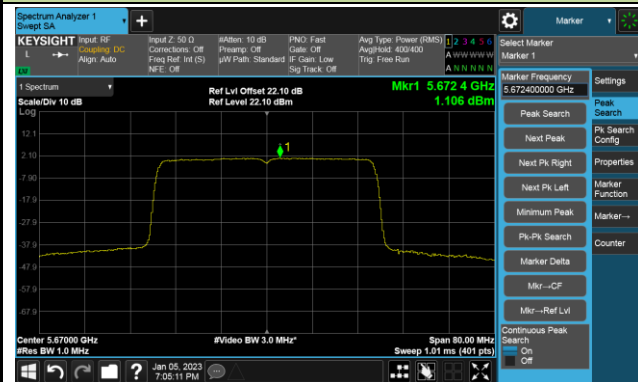

802.11ax-HE40 Power Spectral Density- Ant 0

Channel 38 (5190MHz)

Channel 46 (5230MHz)

Channel 54 (5270MHz)

Channel 62 (5310MHz)

Channel 102 (5510MHz)

Channel 110 (5550MHz)

## 802.11ax-HE40 Power Spectral Density- Ant 0

Channel 134 (5670MHz)

Channel 142(5710MHz)

Channel 151 (5755MHz)

Channel 159 (5795MHz)

802.11ax-HE80 Power Spectral Density- Ant 0

Channel 42 (5210MHz)

Channel 58 (5290MHz)