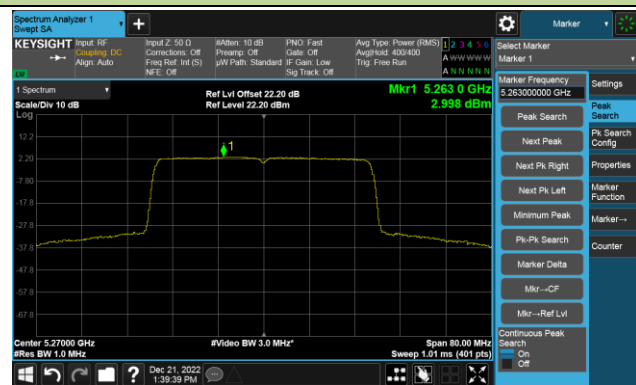

802.11ax-HE40 Power Spectral Density- Ant 0

Channel 38 (5190MHz)

Channel 46 (5230MHz)

Channel 54 (5270MHz)

Channel 62 (5310MHz)

Channel 102 (5510MHz)

Channel 110 (5550MHz)

## 802.11ax-HE40 Power Spectral Density- Ant 0

Channel 134 (5670MHz)

Channel 142(5710MHz)

Channel 151 (5755MHz)

Channel 159 (5795MHz)

802.11ax-HE80 Power Spectral Density- Ant 0

Channel 42 (5210MHz)

Channel 58 (5290MHz)