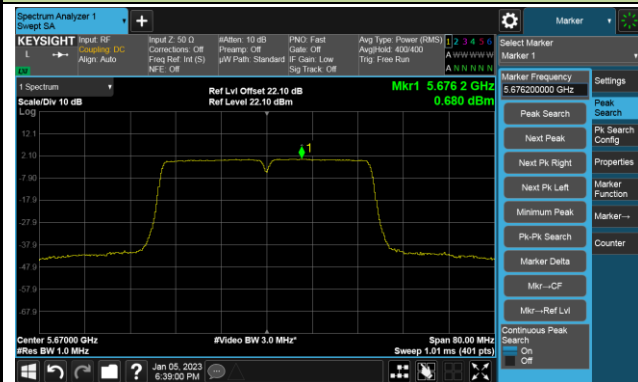

## 802.11ac-VHT20 Power Spectral Density- Ant 1

Channel 100 (5500MHz)

Channel 116 (5580MHz)

Channel 140 (5700MHz)

Channel 144(5720MHz)

Channel 149 (5745MHz)

Channel 157 (5785MHz)

Channel 165 (5825MHz)

## 802.11ac-VHT40 Power Spectral Density- Ant 1

Channel 38 (5190MHz)

Channel 46 (5230MHz)

Channel 54 (5270MHz)

Channel 62 (5310MHz)

Channel 102 (5510MHz)

Channel 110 (5550MHz)

## 802.11ac-VHT40 Power Spectral Density- Ant 1

Channel 134 (5670MHz)

Channel 142(5710MHz)

Channel 151 (5755MHz)

Channel 159 (5795MHz)