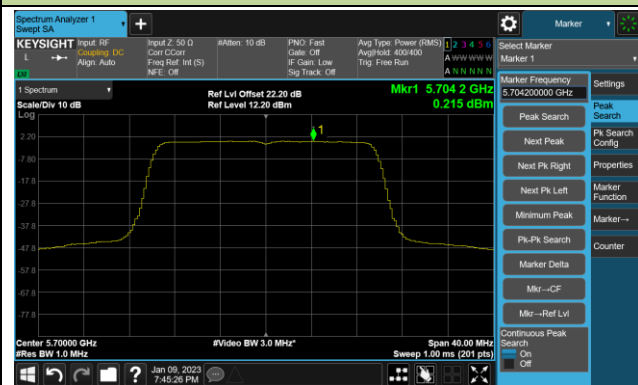

## 802.11ax-HE20 Power Spectral Density- Ant 1

Channel 36 (5180MHz)

Channel 44 (5220MHz)

Channel 48 (5240MHz)

Channel 52 (5260MHz)

Channel 60 (5300MHz)

Channel 64 (5320MHz)

## 802.11ax-HE20 Power Spectral Density- Ant 1

Channel 100 (5500MHz)

Channel 116 (5580MHz)

Channel 140 (5700MHz)

Channel 144(5720MHz)

Channel 149 (5745MHz)

Channel 157 (5785MHz)

Channel 165 (5825MHz)

## 802.11ax-HE40 Power Spectral Density- Ant 1

Channel 38 (5190MHz)

Channel 46 (5230MHz)

Channel 54 (5270MHz)

Channel 62 (5310MHz)

Channel 102 (5510MHz)

Channel 110 (5550MHz)