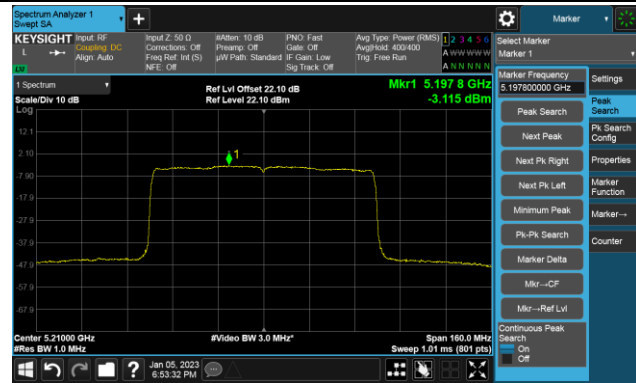

## 802.11ax-HE40 Power Spectral Density- Ant 0

Channel 134 (5670MHz)

Channel 142(5710MHz)

Channel 151 (5755MHz)

Channel 159 (5795MHz)

802.11ax-HE80 Power Spectral Density- Ant 0

Channel 42 (5210MHz)

Channel 58 (5290MHz)

Channel 106 (5530MHz)

Channel 122 (5610MHz)

Channel 138 (5690MHz)

Channel 155 (5775MHz)