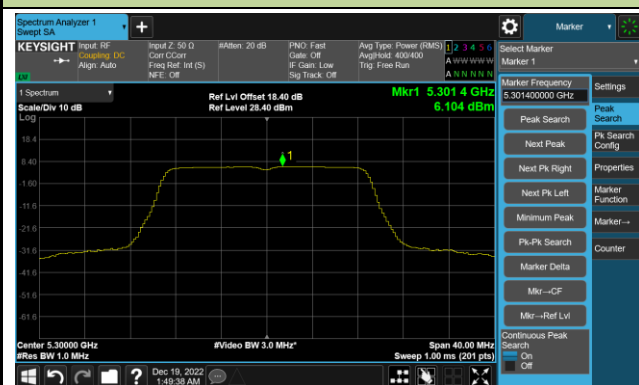

## 802.11a Power Spectral Density- Ant 1

Channel 100 (5500MHz)

Channel 116 (5580MHz)

Channel 140 (5700MHz)

Channel 144(5720MHz)

Channel 149 (5745MHz)

Channel 157 (5785MHz)

Channel 165 (5825MHz)

## 802.11ac-VHT20 Power Spectral Density- Ant 1

Channel 36 (5180MHz)

Channel 44 (5220MHz)

Channel 48 (5240MHz)

Channel 52 (5260MHz)

Channel 60 (5300MHz)

Channel 64 (5320MHz)

## 802.11ac-VHT20 Power Spectral Density- Ant 1

Channel 100 (5500MHz)

Channel 116 (5580MHz)

Channel 140 (5700MHz)

Channel 144(5720MHz)

Channel 149 (5745MHz)

Channel 157 (5785MHz)

Channel 165 (5825MHz)