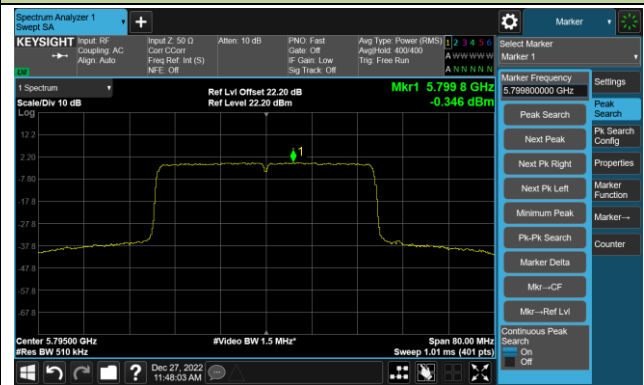

## 802.11ax-HE40 Power Spectral Density- Ant 0

Channel 134 (5670MHz)

Channel 142(5710MHz)

Channel 151 (5755MHz)

Channel 159 (5795MHz)

802.11ax-HE80 Power Spectral Density- Ant 0

Channel 42 (5210MHz)

Channel 58 (5290MHz)

Channel 106 (5530MHz)

Channel 122 (5610MHz)

Channel 138 (5690MHz)

Channel 155 (5775MHz)