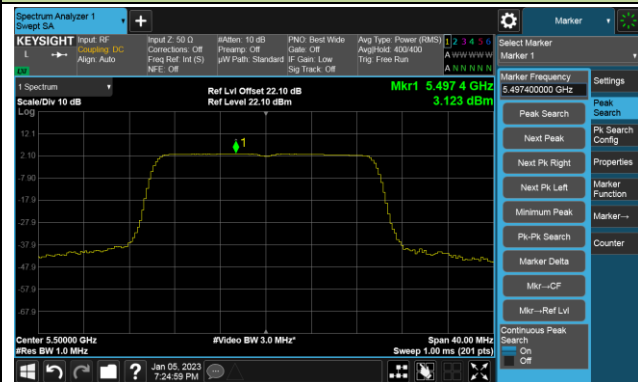

## 802.11ac-VHT80 Power Spectral Density- Ant 1

Channel 42 (5210MHz)

Channel 58 (5290MHz)

Channel 106 (5530MHz)

Channel 122 (5610MHz)

Channel 138 (5690MHz)

Channel 155 (5775MHz)

## 802.11ax-HE20 Power Spectral Density- Ant 1

Channel 36 (5180MHz)

Channel 44 (5220MHz)

Channel 48 (5240MHz)

Channel 52 (5260MHz)

Channel 60 (5300MHz)

Channel 64 (5320MHz)

## 802.11ax-HE20 Power Spectral Density- Ant 1

Channel 100 (5500MHz)

Channel 116 (5580MHz)

Channel 140 (5700MHz)

Channel 144(5720MHz)

Channel 149 (5745MHz)

Channel 157 (5785MHz)

Channel 165 (5825MHz)