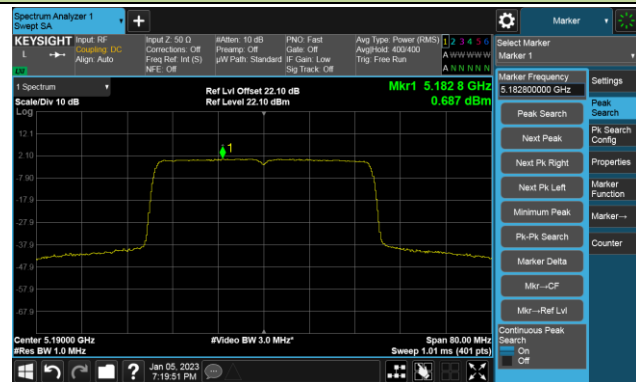

802.11ax-HE40 Power Spectral Density- Ant 0

Channel 38 (5190MHz)

Channel 46 (5230MHz)

Channel 54 (5270MHz)

Channel 62 (5310MHz)

Channel 102 (5510MHz)

Channel 110 (5550MHz)

## 802.11ax-HE40 Power Spectral Density- Ant 0

Channel 134 (5670MHz)

Channel 142(5710MHz)

Channel 151 (5755MHz)

Channel 159 (5795MHz)

802.11ax-HE80 Power Spectral Density- Ant 0

Channel 42 (5210MHz)

Channel 58 (5290MHz)