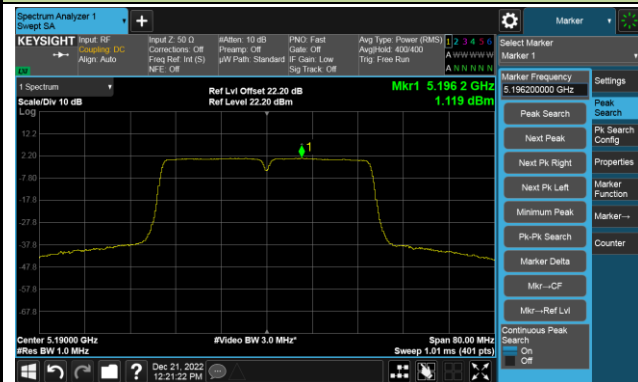

## 802.11ac-VHT20 Power Spectral Density- Ant 1

Channel 100 (5500MHz)

Channel 116 (5580MHz)

Channel 140 (5700MHz)

Channel 144(5720MHz)

Channel 149 (5745MHz)

Channel 157 (5785MHz)

Channel 165 (5825MHz)

## 802.11ac-VHT40 Power Spectral Density- Ant 1

Channel 38 (5190MHz)

Channel 46 (5230MHz)

Channel 54 (5270MHz)

Channel 62 (5310MHz)

Channel 102 (5510MHz)

Channel 110 (5550MHz)