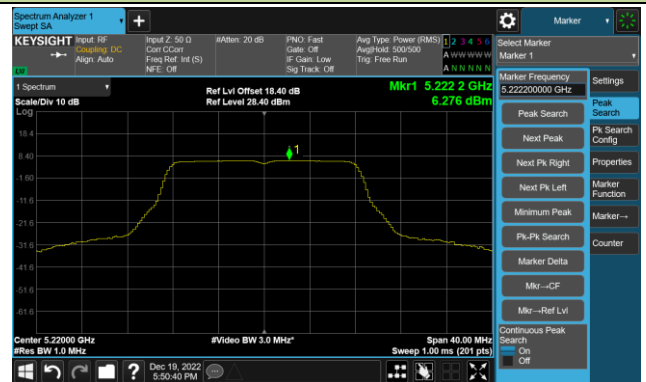

Channel 106 (5530MHz)

Channel 122 (5610MHz)

Channel 138 (5690MHz)

Channel 155 (5775MHz)

## 802.11a Power Spectral Density- Ant 1

Channel 36 (5180MHz)

Channel 44 (5220MHz)

Channel 48 (5240MHz)

Channel 52 (5260MHz)

Channel 60 (5300MHz)

Channel 64 (5320MHz)