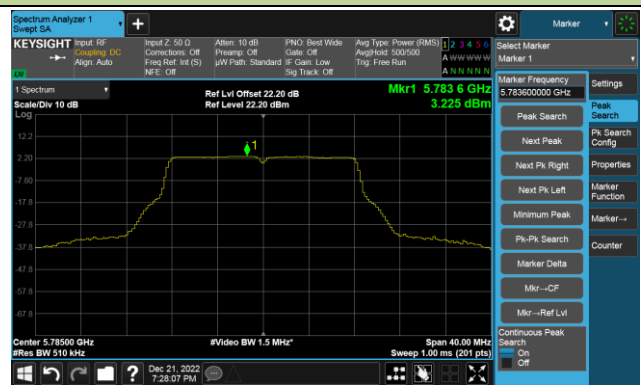

## 802.11a Power Spectral Density- Ant 1

Channel 100 (5500MHz)

Channel 116 (5580MHz)

Channel 140 (5700MHz)

Channel 144(5720MHz)

Channel 149 (5745MHz)

Channel 157 (5785MHz)

Channel 165 (5825MHz)

## 802.11ac-VHT20 Power Spectral Density- Ant 1

Channel 36 (5180MHz)

Channel 44 (5220MHz)

Channel 48 (5240MHz)

Channel 52 (5260MHz)

Channel 60 (5300MHz)

Channel 64 (5320MHz)