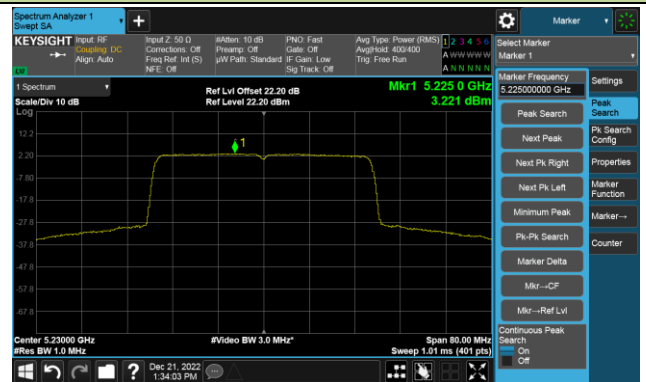

802.11ax-HE40 Power Spectral Density- Ant 0

Channel 38 (5190MHz)

Channel 46 (5230MHz)

Channel 54 (5270MHz)

Channel 62 (5310MHz)

Channel 102 (5510MHz)

Channel 110 (5550MHz)

## 802.11ax-HE40 Power Spectral Density- Ant 0

Channel 134 (5670MHz)

Channel 142(5710MHz)

Channel 151 (5755MHz)

Channel 159 (5795MHz)

802.11ax-HE80 Power Spectral Density- Ant 0

Channel 42 (5210MHz)

Channel 58 (5290MHz)