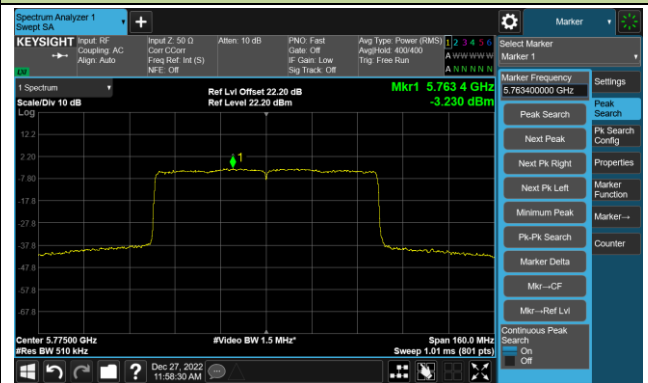

Channel 106 (5530MHz)

Channel 122 (5610MHz)

Channel 138 (5690MHz)

Channel 155 (5775MHz)

## 802.11a Power Spectral Density- Ant 1

Channel 36 (5180MHz)

Channel 44 (5220MHz)

Channel 48 (5240MHz)

Channel 52 (5260MHz)

Channel 60 (5300MHz)

Channel 64 (5320MHz)