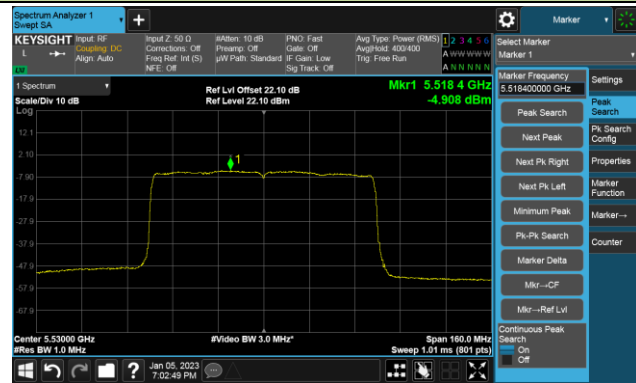

## 802.11ax-HE40 Power Spectral Density- Ant 0

Channel 134 (5670MHz)

Channel 142(5710MHz)

Channel 151 (5755MHz)

Channel 159 (5795MHz)

802.11ax-HE80 Power Spectral Density- Ant 0

Channel 42 (5210MHz)

Channel 58 (5290MHz)

Channel 106 (5530MHz)

Channel 122 (5610MHz)

Channel 138 (5690MHz)

Channel 155 (5775MHz)