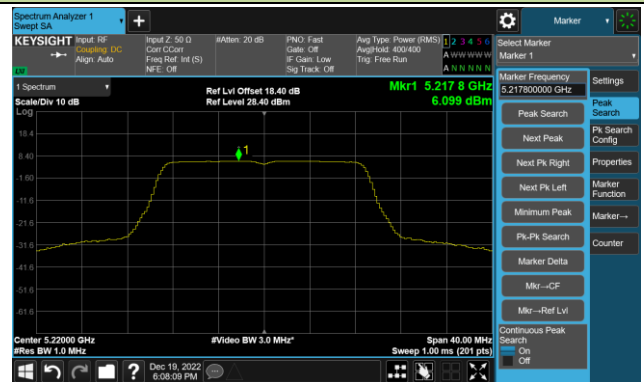

## 802.11a Power Spectral Density- Ant 1

Channel 100 (5500MHz)

Channel 116 (5580MHz)

Channel 140 (5700MHz)

Channel 144(5720MHz)

Channel 149 (5745MHz)

Channel 157 (5785MHz)

Channel 165 (5825MHz)

## 802.11ac-VHT20 Power Spectral Density- Ant 1

Channel 36 (5180MHz)

Channel 44 (5220MHz)

Channel 48 (5240MHz)

Channel 52 (5260MHz)

Channel 60 (5300MHz)

Channel 64 (5320MHz)