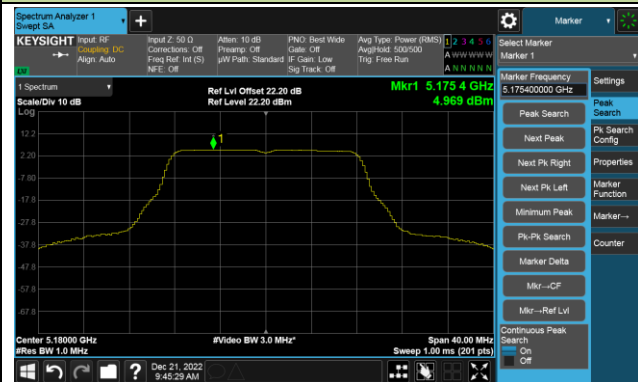

Channel 106 (5530MHz)

Channel 122 (5610MHz)

Channel 138 (5690MHz)

Channel 155 (5775MHz)

## 802.11a Power Spectral Density- Ant 1

Channel 36 (5180MHz)

Channel 44 (5220MHz)

Channel 48 (5240MHz)

Channel 52 (5260MHz)

Channel 60 (5300MHz)

Channel 64 (5320MHz)