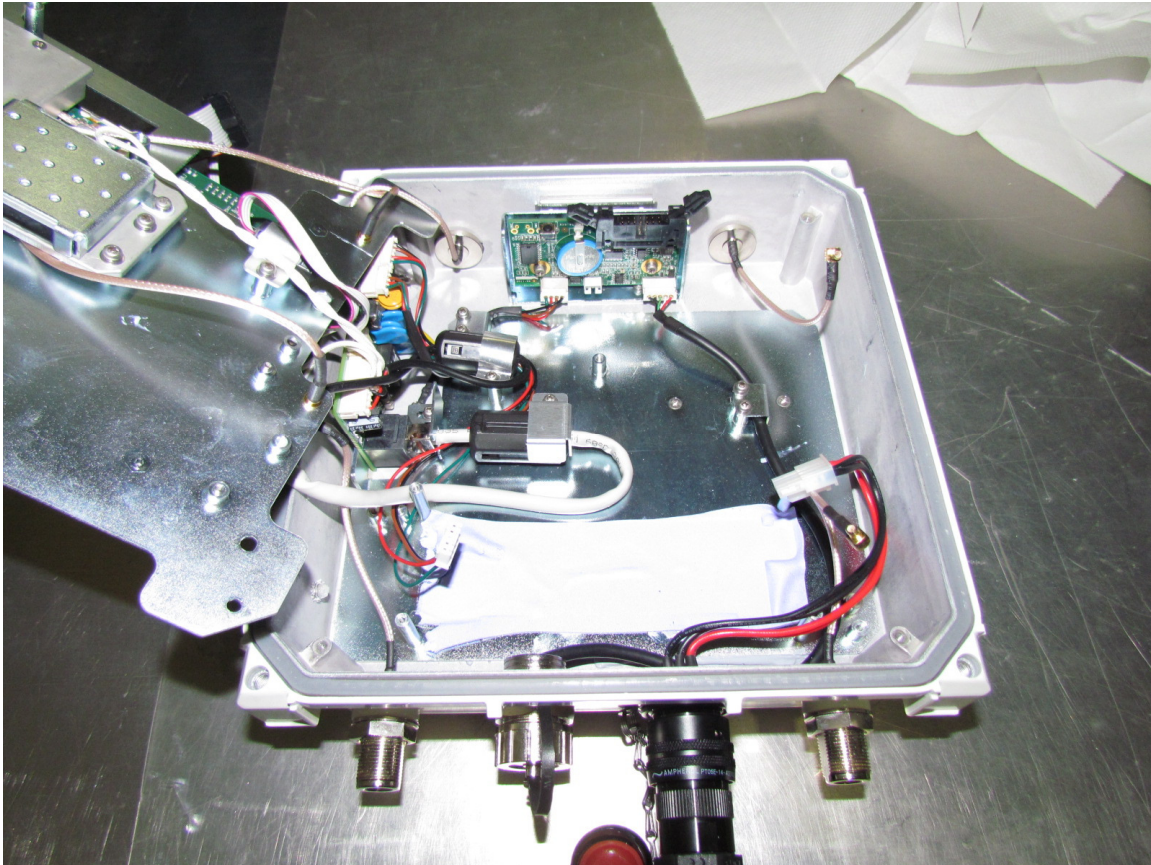

3 February 2012

Internal Photographs

Aruba Networks

AP-175DC

Installation View

Installation view with DC power supply installed

Internal view with power supply removed

DC Power supply Top

DC Power supply bottom