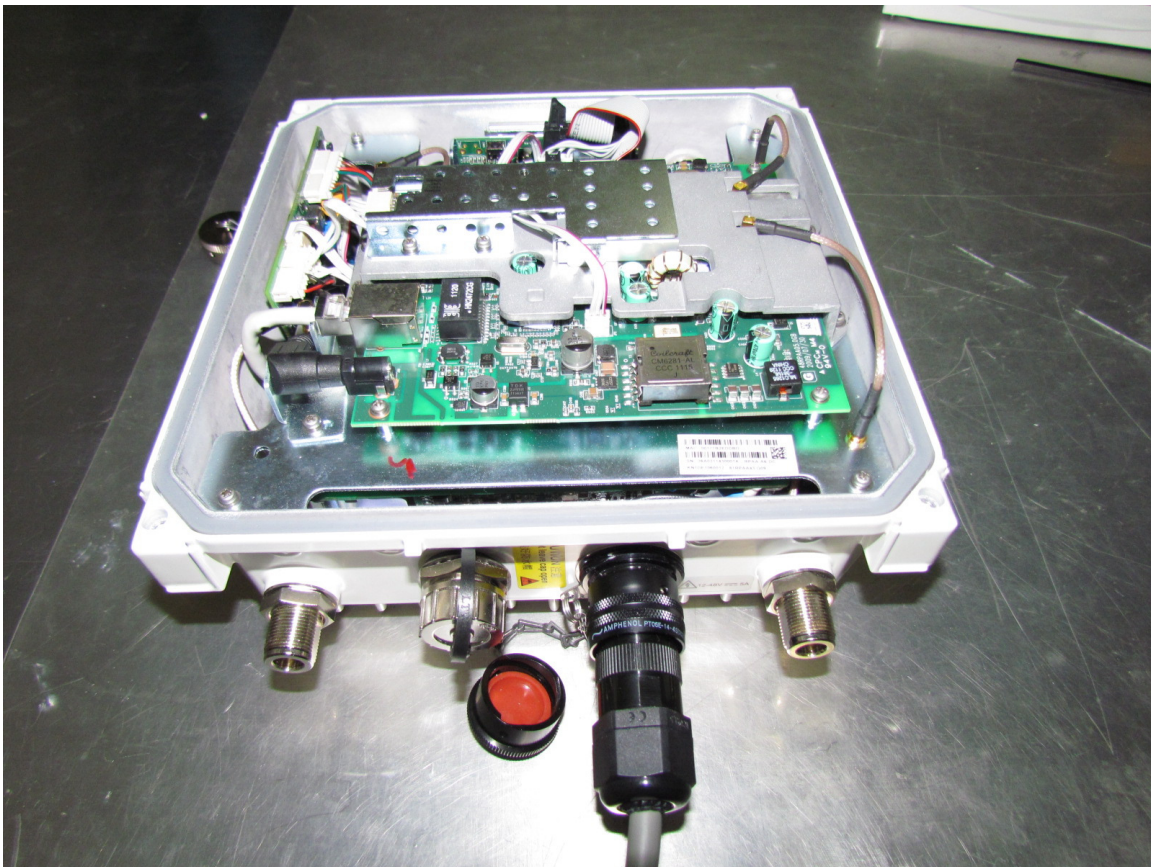

3 February 2012

Internal Photographs

Aruba Networks

AP-175DC

Installation View

Installation view with DC power supply installed

Internal view with power supply removed

DC Power supply Top

DC Power supply bottom