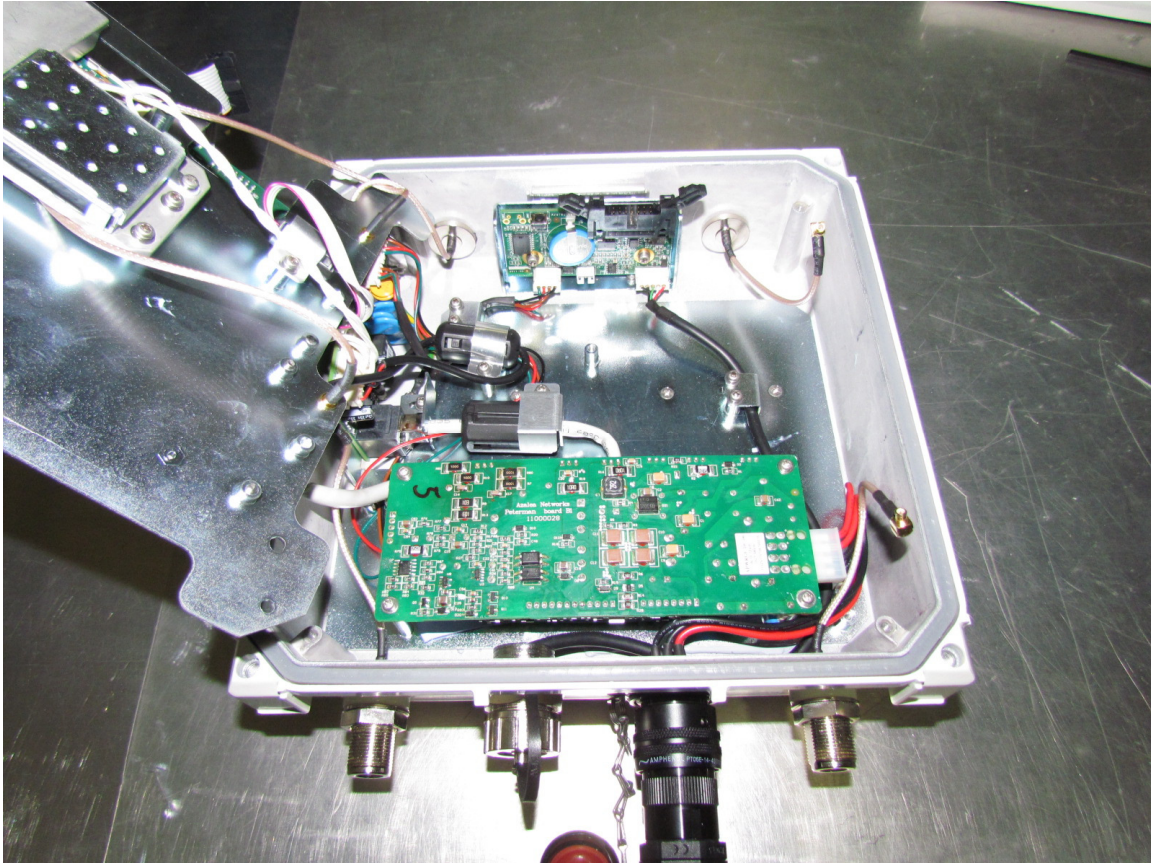

3 February 2012

Internal Photographs

Aruba Networks

AP-175DC

Installation View

Installation view with DC power supply installed

Internal view with power supply removed

DC Power supply Top

DC Power supply bottom