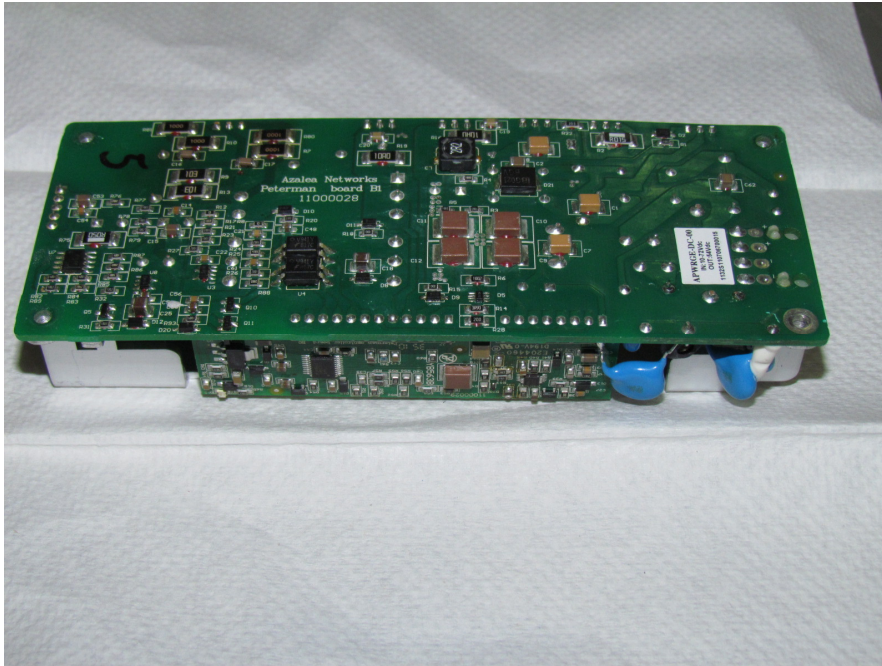

3 February 2012

Internal Photographs

Aruba Networks

AP-175DC

Installation View

Installation view with DC power supply installed

Internal view with power supply removed

DC Power supply Top

DC Power supply bottom