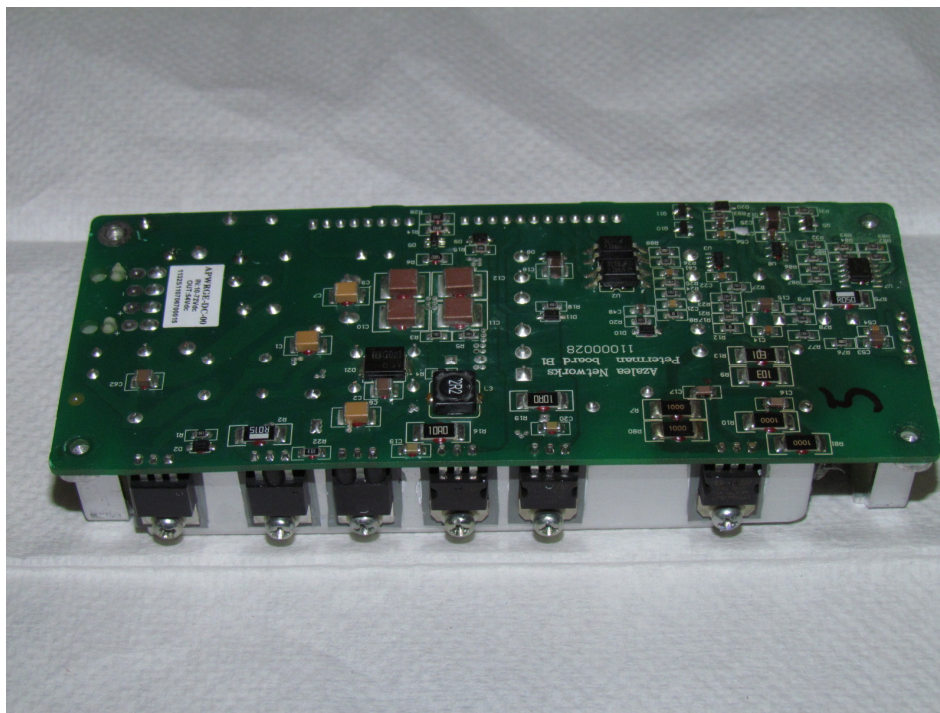

3 February 2012

Internal Photographs

Aruba Networks

AP-175DC

Installation View

Installation view with DC power supply installed

Internal view with power supply removed

DC Power supply Top

DC Power supply bottom