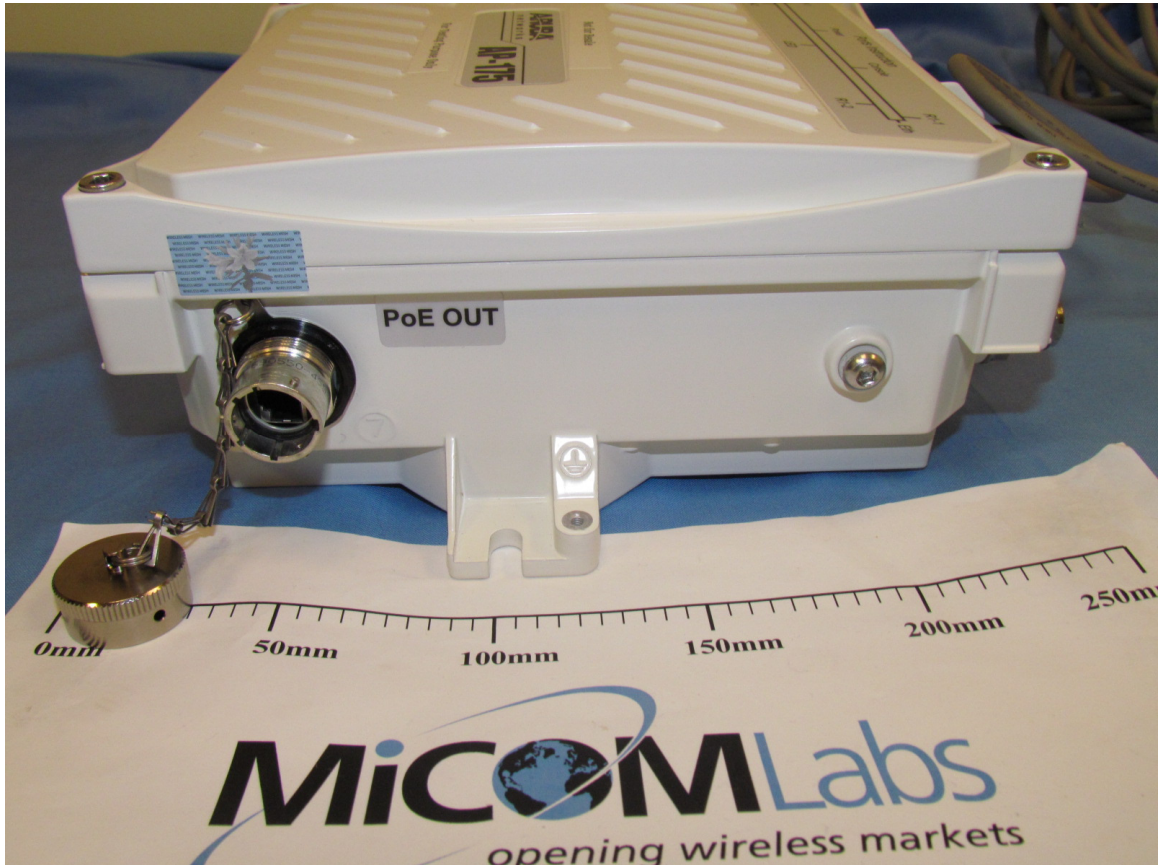

3 February 2012

External Photos

Aruba Networks

AP-175DC

EUT Top

EUT side

EUT Side 2

EUT side/label location