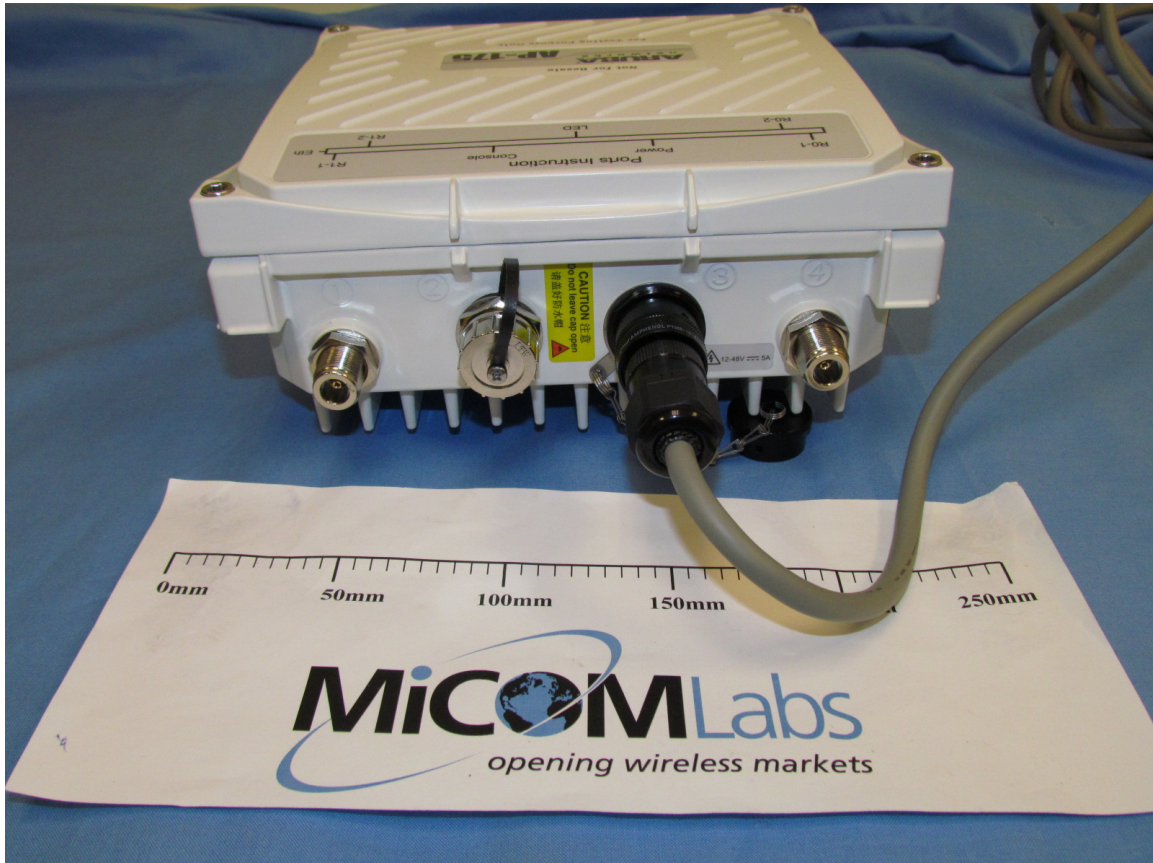

3 February 2012

External Photos

Aruba Networks

AP-175DC

EUT Top

EUT side

EUT Side 2

EUT side/label location