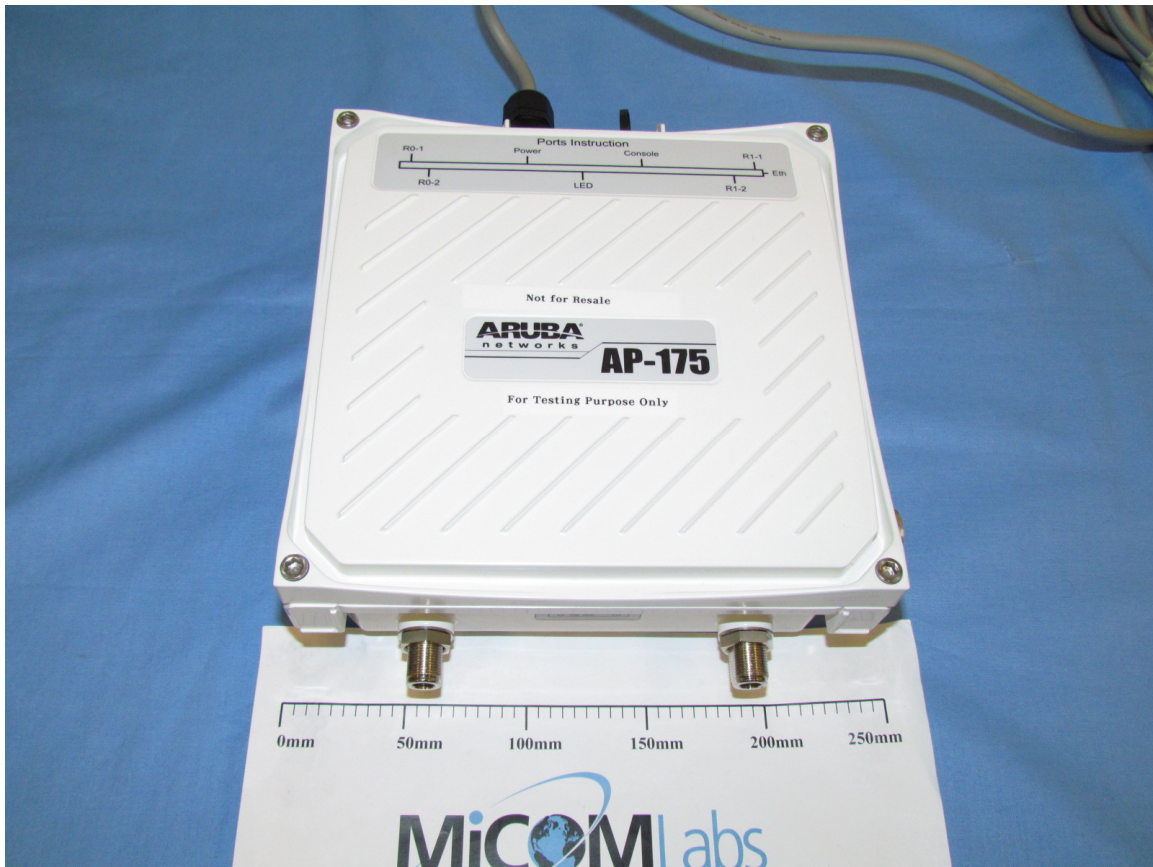

3 February 2012

External Photos

Aruba Networks

AP-175DC

EUT Top

EUT side

EUT Side 2

EUT side/label location