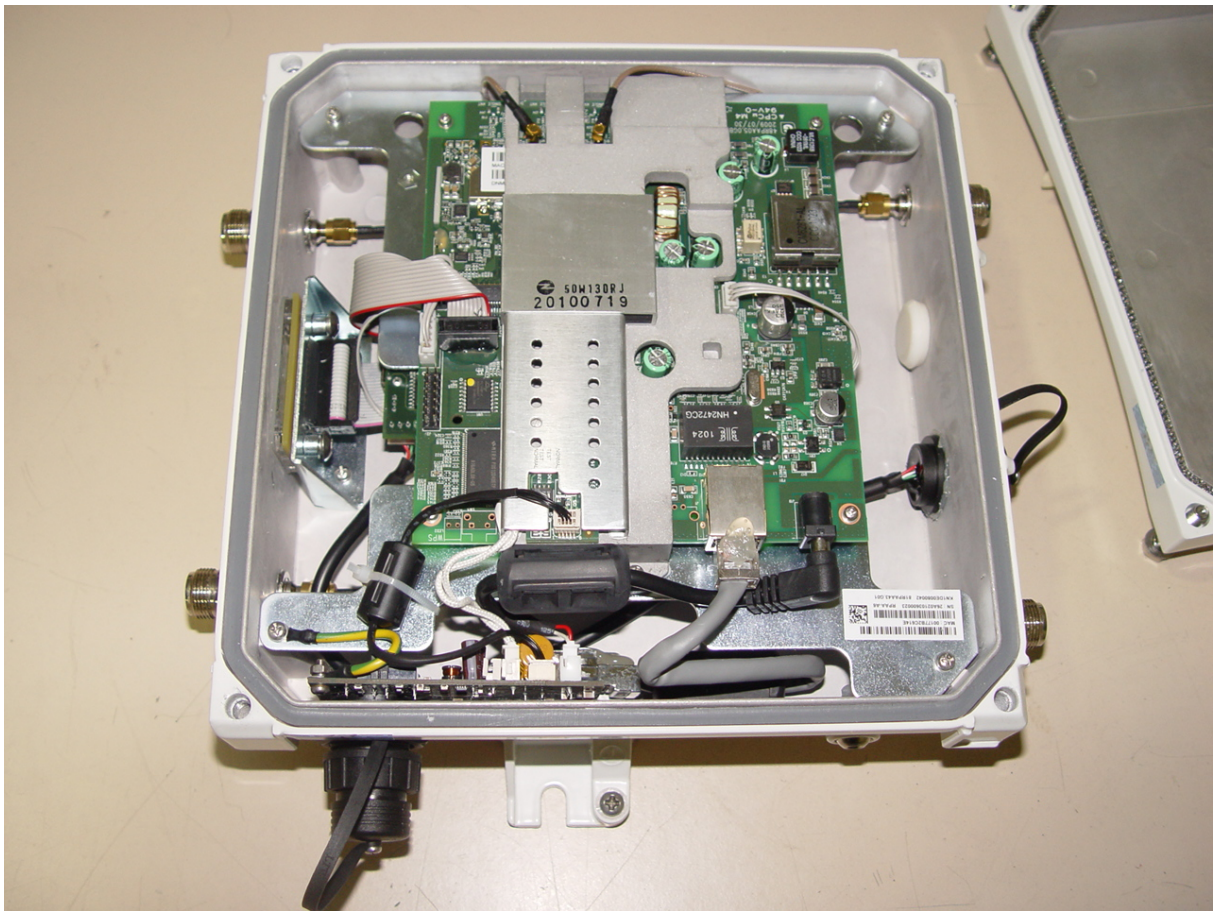

22 October 2010

Internal Photographs

Aruba Networks, Inc.
AP-175P & MSR2K23NO-XX

Internal View

Cable PCB Assy Bottom

Configuration Switch Assy

Motherbrd Assy Bottom

Motherbrd Assy Top

POE Assy Top

RF Assy Bottom

RF Assy Top