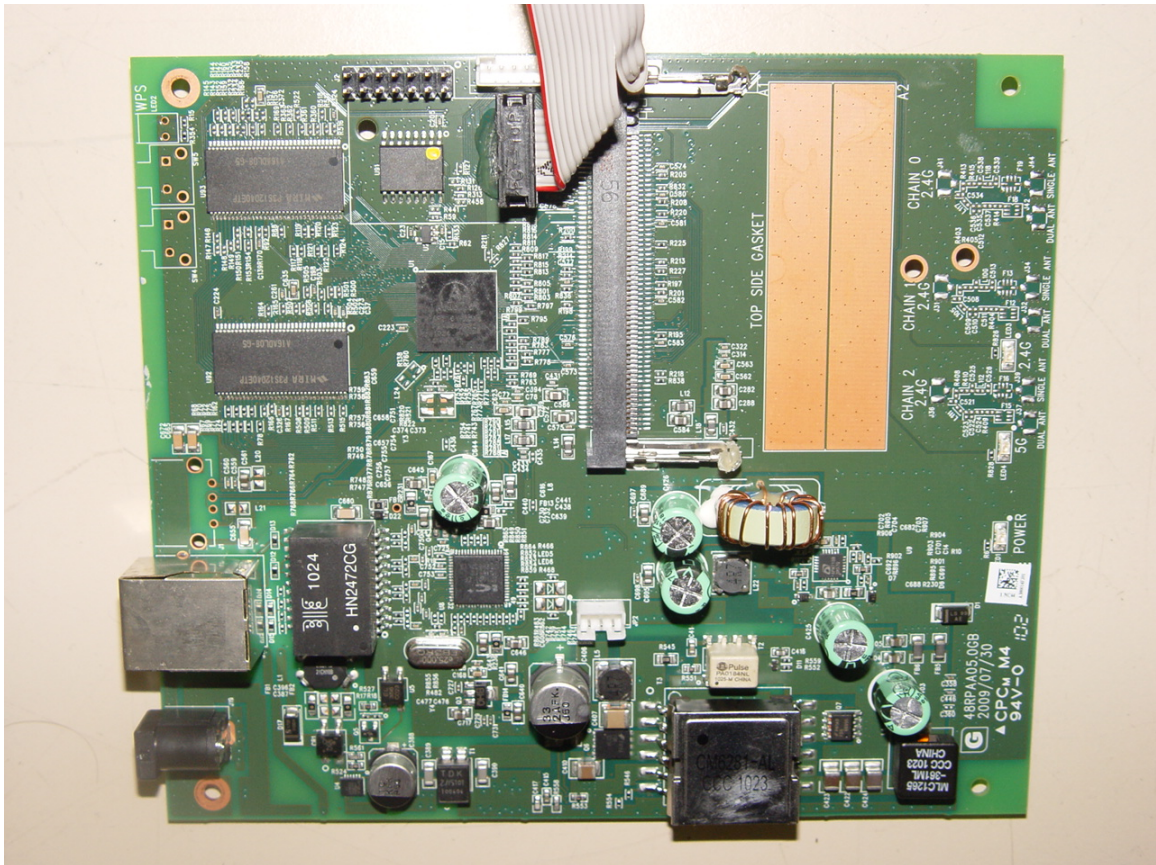

22 October 2010

Internal Photographs

Aruba Networks, Inc.
AP-175P & MSR2K23NO-XX

Internal View

Cable PCB Assy Bottom

Configuration Switch Assy

Motherbrd Assy Bottom

Motherbrd Assy Top

POE Assy Top

RF Assy Bottom

RF Assy Top