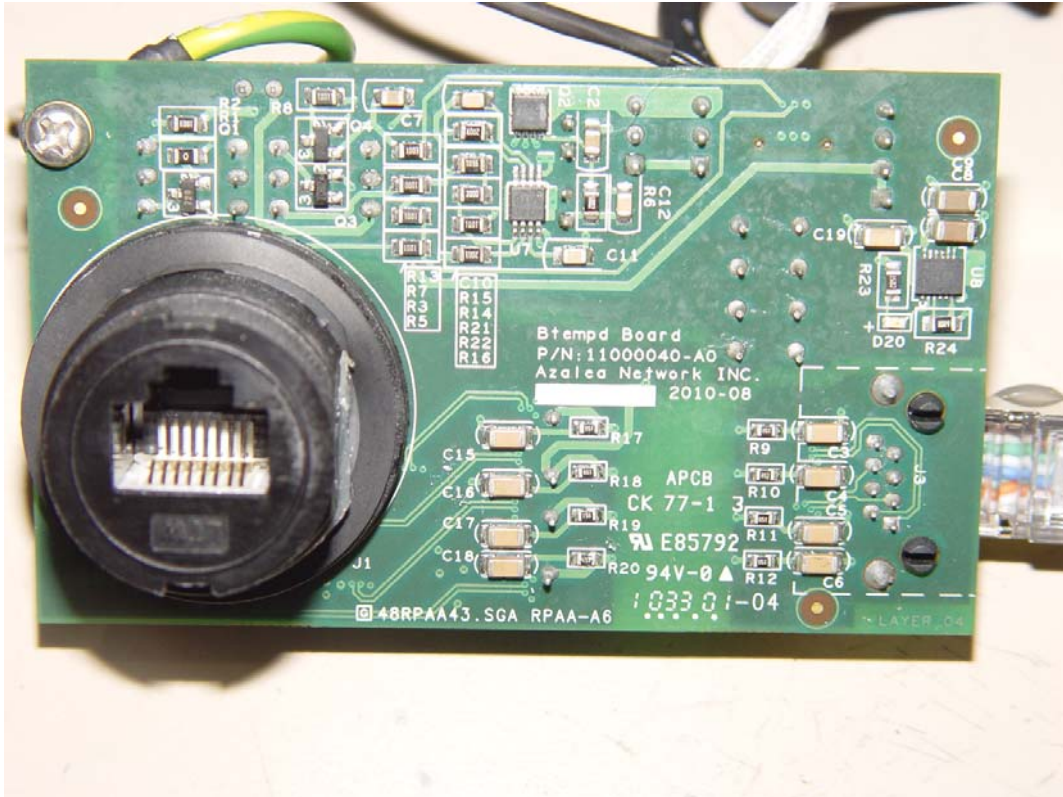

22 October 2010

Internal Photographs

Aruba Networks, Inc.
AP-175P & MSR2K23NO-XX

Internal View

Cable PCB Assy Bottom

Configuration Switch Assy

Motherbrd Assy Bottom

Motherbrd Assy Top

POE Assy Top

RF Assy Bottom

RF Assy Top