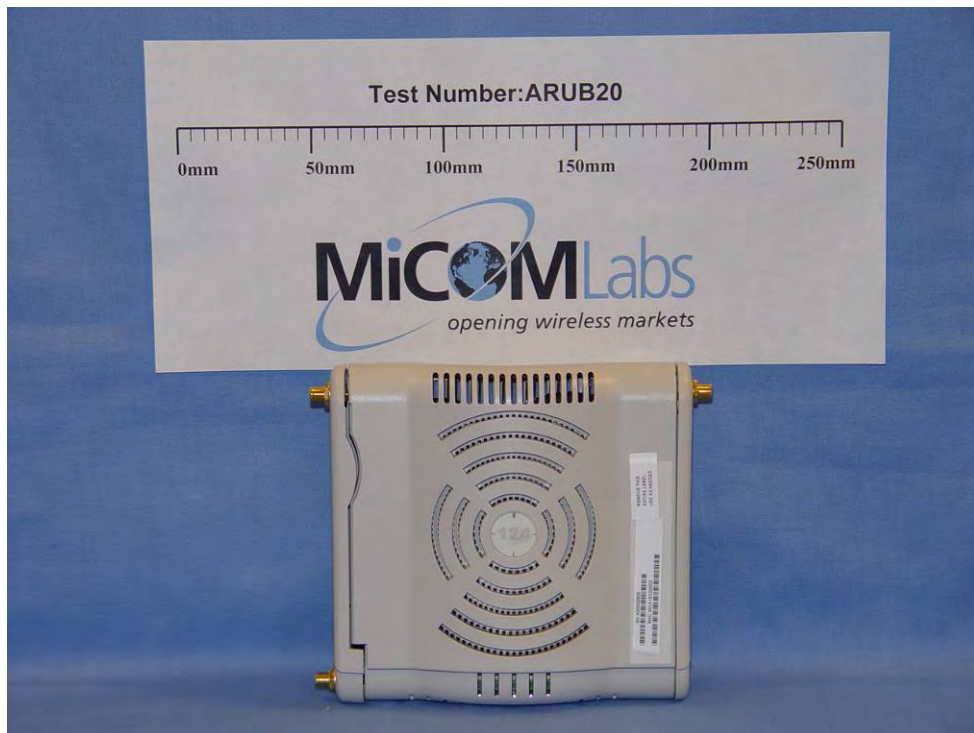

December 11, 2007

ARUB20 –802.11a/b/g/n Wireless Access Point AP124 and AP125

Aruba Networks

External Photographs

AP124 EUT Front

AP124 EUT Back

AP124 EUT Side

AP124 EUT Side

AP125 EUT Side