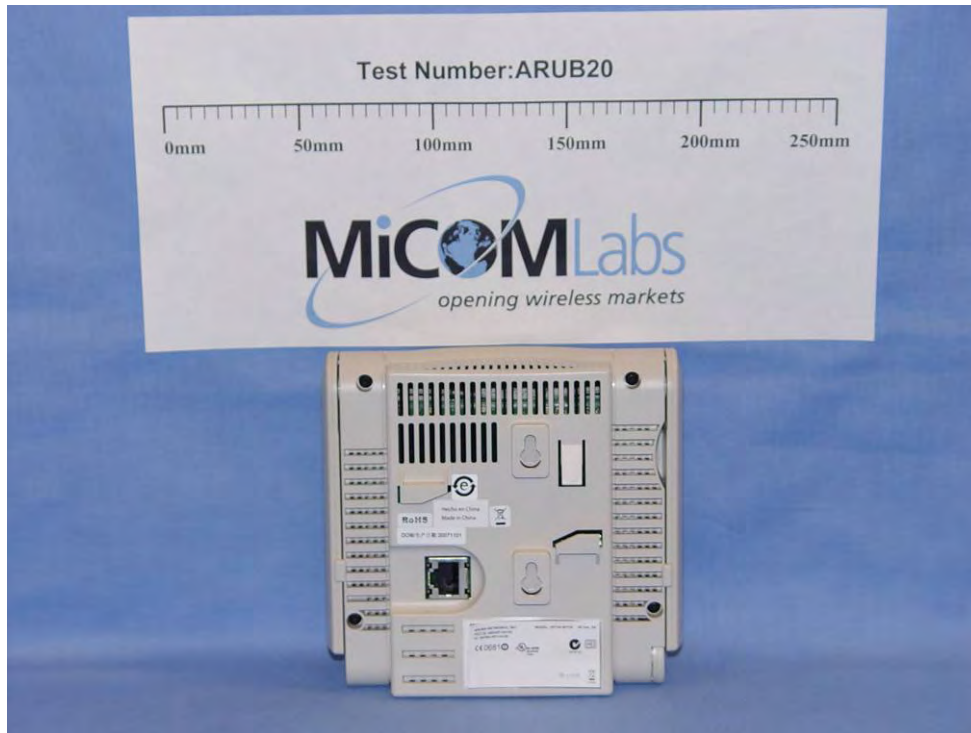

AP125 EUT Back