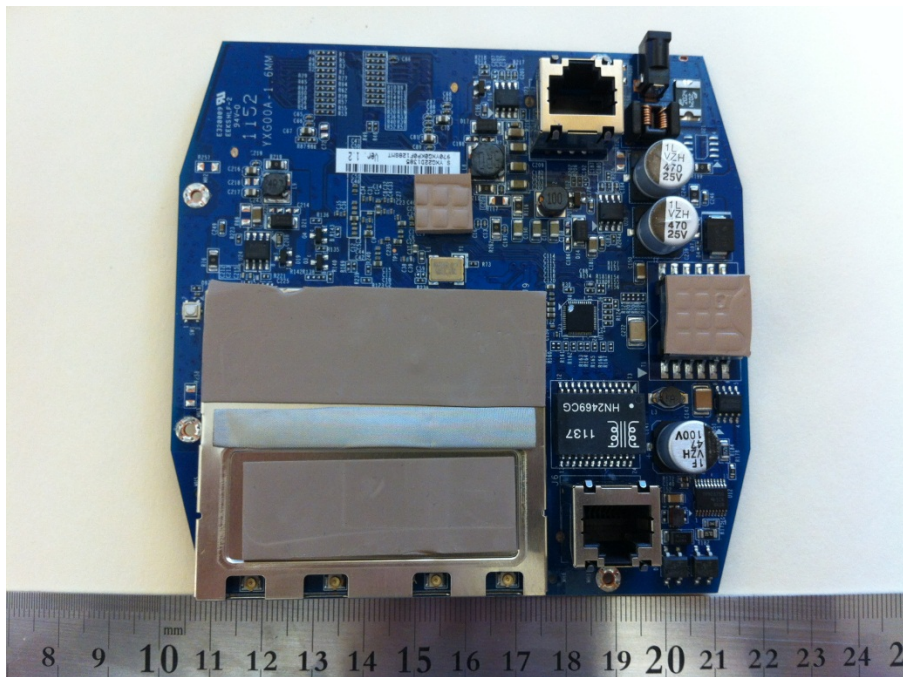

AP-104 Access point Internal Photos

Photo 1 – Cover off View

Photo 2 – Main Board Top View

Photo 3 – Main Board Top View (RF Shielding off)

Photo 4 – Main Board Bottom View

Photo 5 – Main Board Bottom View (Shielding off)