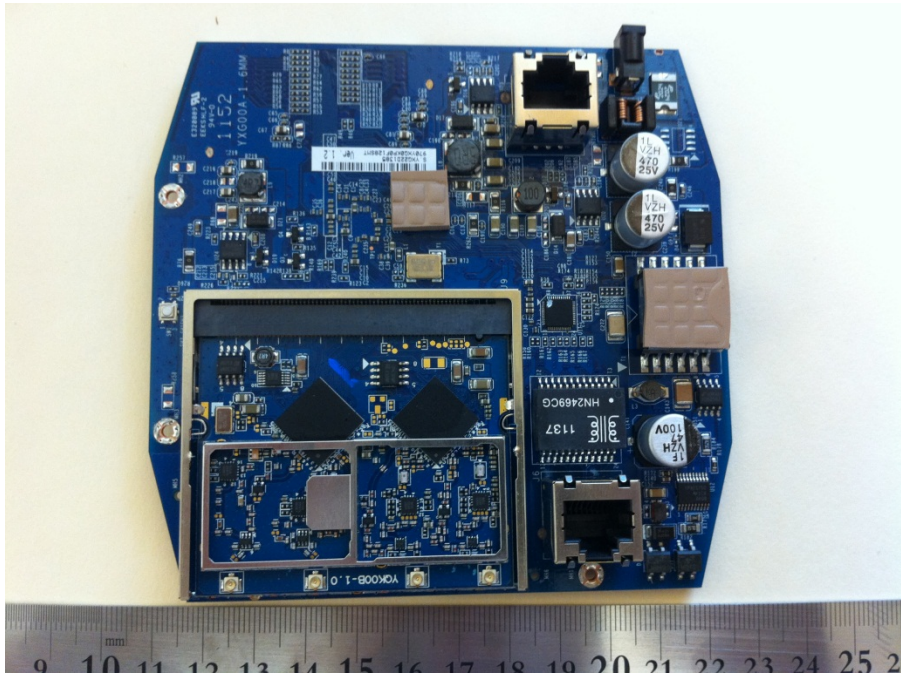

AP-104 Access point Internal Photos

Photo 1 – Cover off View

Photo 2 – Main Board Top View

Photo 3 – Main Board Top View (RF Shielding off)

Photo 4 – Main Board Bottom View

Photo 5 – Main Board Bottom View (Shielding off)