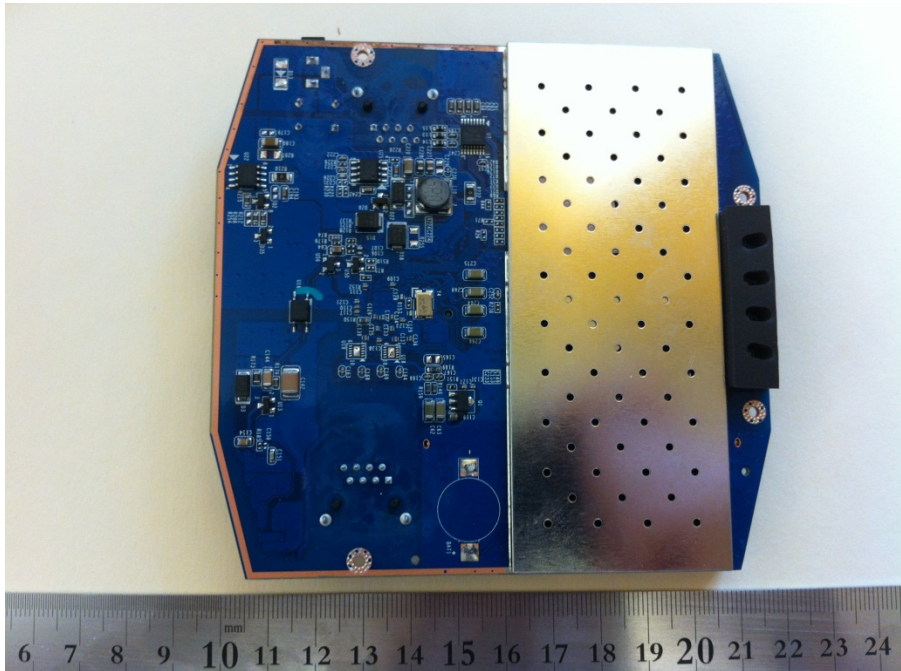

AP-104 Access point Internal Photos

Photo 1 – Cover off View

Photo 2 – Main Board Top View

Photo 3 – Main Board Top View (RF Shielding off)

Photo 4 – Main Board Bottom View

Photo 5 – Main Board Bottom View (Shielding off)