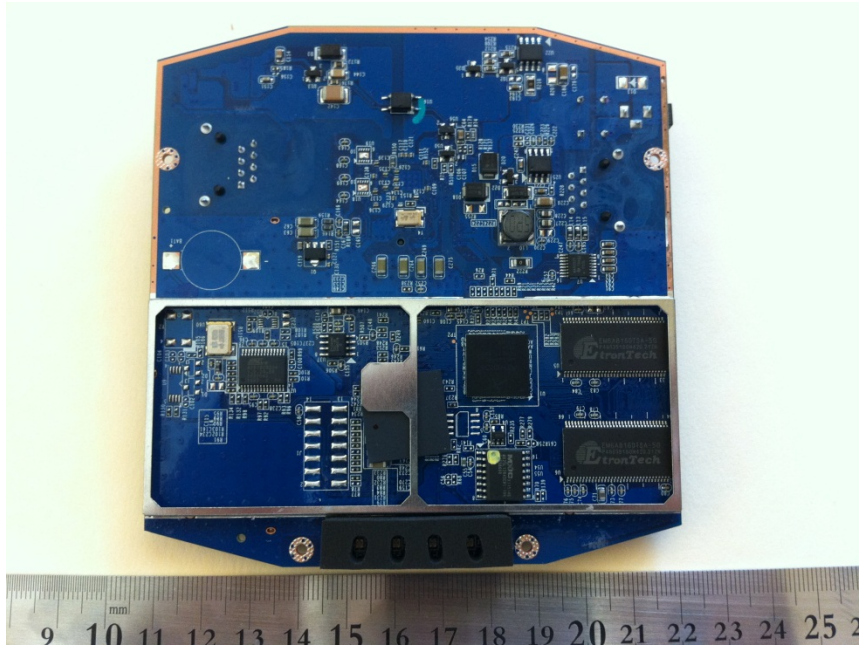

AP-104 Access point Internal Photos

Photo 1 – Cover off View

Photo 2 – Main Board Top View

Photo 3 – Main Board Top View (RF Shielding off)

Photo 4 – Main Board Bottom View

Photo 5 – Main Board Bottom View (Shielding off)