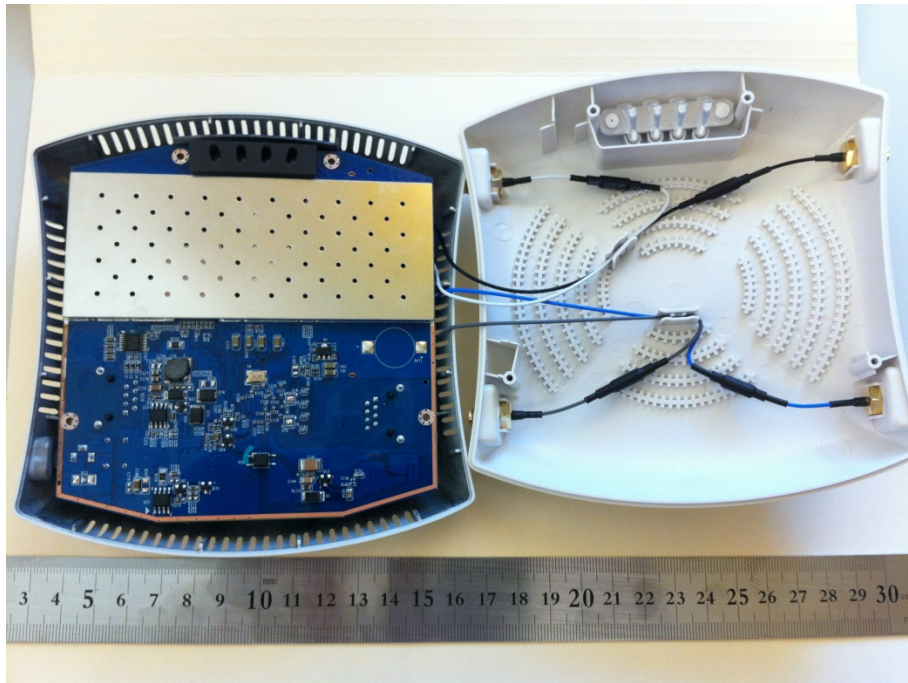

AP-104 Access point Internal Photos

Photo 1 – Cover off View

Photo 2 – Main Board Top View

Photo 3 – Main Board Top View (RF Shielding off)

Photo 4 – Main Board Bottom View

Photo 5 – Main Board Bottom View (Shielding off)