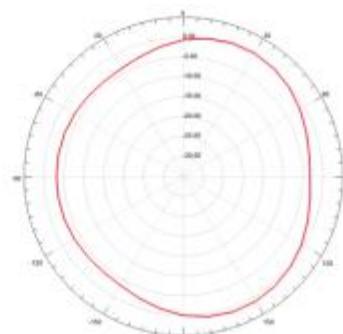

Zigbee Antenna - Printed

- Zigbee antenna

Freq	Eff (%)	Avg. Gain (dBi)	Peak Gain (dBi)
2400	78.48	-1.05	0
2442	60.54	-1.78	-1
2485	61.37	-1.73	-1.5

Bluetooth Antenna - SMT

AMAN301512ST01 for BT

- Bluetooth antenna

XY Plane

ZX Plane

YZ Plane

Freq	Eff (%)	Avg. Gain (dBi)	Peak Gain (dBi)
2400	45.63	-3.4	1.17
2442	63.14	-2.00	2.21
2485	43.41	-3.62	1.12