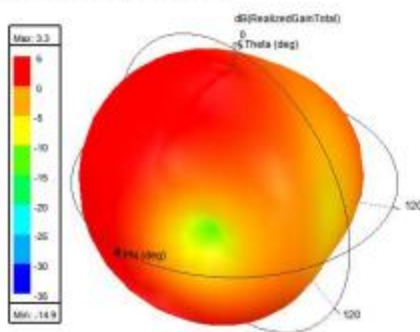

Zigbee Antenna - Printed

- Zigbee antenna

Freq	Eff (%)	Avg. Gain (dBi)	Peak Gain (dBi)
2400	78.48	-1.05	0
2442	60.54	-1.78	-1
2485	61.37	-1.73	-1.5

Bluetooth Antenna - SMT

AMAN301512ST01 for BT

- Bluetooth antenna

XY Plane

ZX Plane

YZ Plane

Freq	Eff (%)	Avg. Gain (dBi)	Peak Gain (dBi)
2400	45.63	-3.4	1.17
2442	63.14	-2.00	2.21
2485	43.41	-3.62	1.12