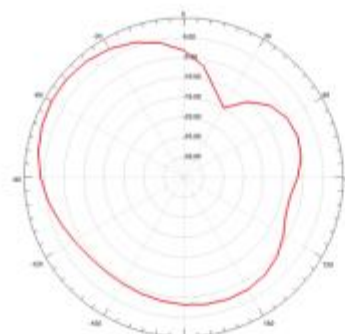

Zigbee Antenna - Printed

- Zigbee antenna

Freq	Eff (%)	Avg. Gain (dBi)	Peak Gain (dBi)
2400	78.48	-1.05	0
2442	60.54	-1.78	-1
2485	61.37	-1.73	-1.5

Bluetooth Antenna - SMT

AMAN301512ST01 for BT

- Bluetooth antenna

XY Plane

ZX Plane

YZ Plane

Freq	Eff (%)	Avg. Gain (dBi)	Peak Gain (dBi)
2400	45.63	-3.4	1.17
2442	63.14	-2.00	2.21
2485	43.41	-3.62	1.12