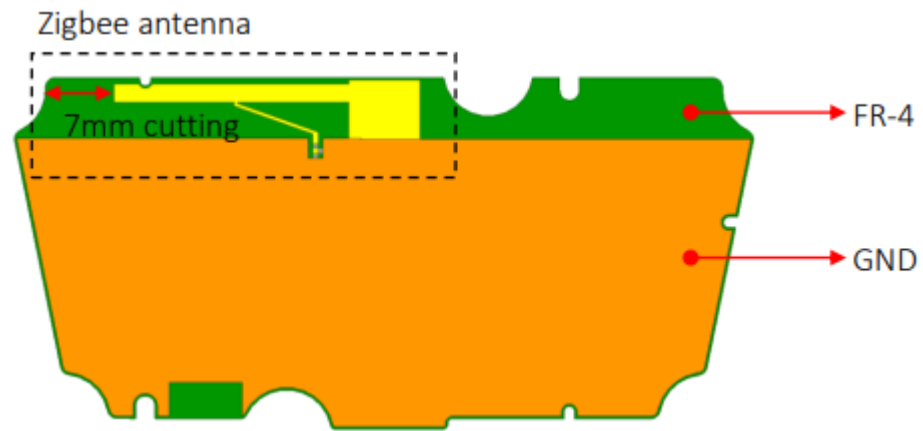

Zigbee Antenna - Printed

- Zigbee antenna

Freq	Eff (%)	Avg. Gain (dBi)	Peak Gain (dBi)
2400	78.48	-1.05	0
2442	60.54	-1.78	-1
2485	61.37	-1.73	-1.5

Bluetooth Antenna - SMT

AMAN301512ST01 for BT

- Bluetooth antenna