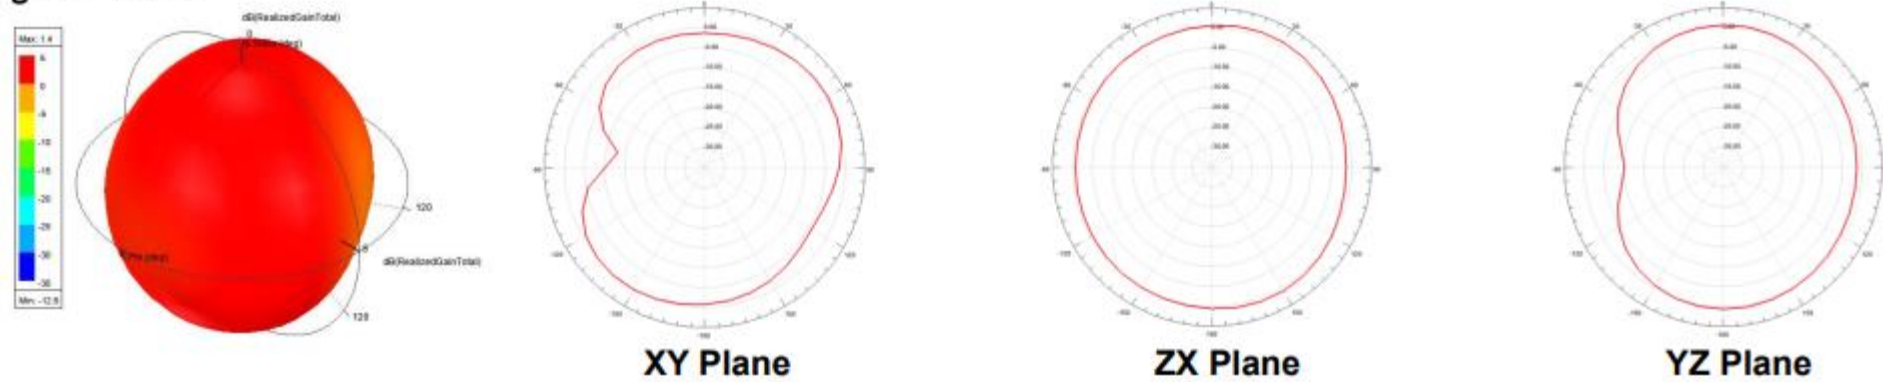

Zigbee Antenna - Printed

- Zigbee antenna

Freq	Eff (%)	Avg. Gain (dBi)	Peak Gain (dBi)
2400	78.48	-1.05	0
2442	60.54	-1.78	-1
2485	61.37	-1.73	-1.5

Bluetooth Antenna - SMT

AMAN301512ST01 for BT

- Bluetooth antenna