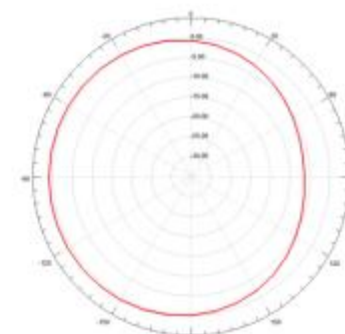

Zigbee Antenna - Printed

- Zigbee antenna

Freq	Eff (%)	Avg. Gain (dBi)	Peak Gain (dBi)
2400	78.48	-1.05	0
2442	60.54	-1.78	-1
2485	61.37	-1.73	-1.5

Bluetooth Antenna - SMT

AMAN301512ST01 for BT

- Bluetooth antenna

XY Plane

ZX Plane

YZ Plane

Freq	Eff (%)	Avg. Gain (dBi)	Peak Gain (dBi)
2400	45.63	-3.4	1.17
2442	63.14	-2.00	2.21
2485	43.41	-3.62	1.12