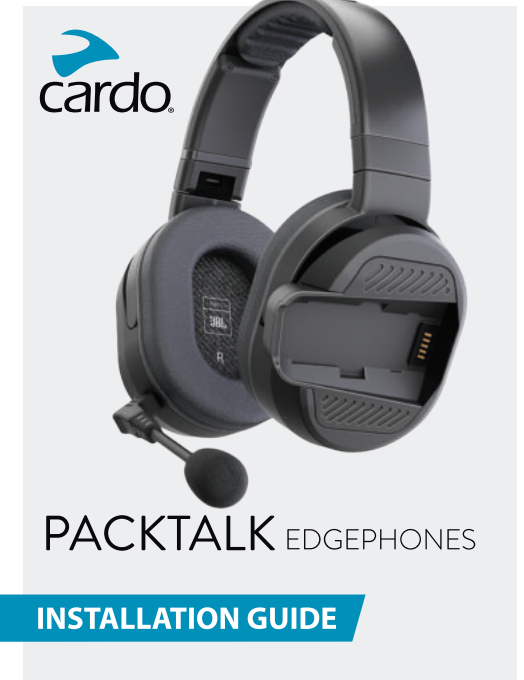

TYPE APPROVAL			
P/N	MAN00696		
DESCRIPTION	POCKET GUIDE		
FILE NAME	MAN00696_MAN INSTALLATION GUIDE FOR EDGEPHONES_A04		
LANGUAGE	ALL LANGUAGES		
PRODUCT TYPE	INSTALLATION GUIDE		
MATERIAL	P2 C4+4 130gr		
PRINTING PROCESS	COLOR: CMYK		
SECONDARY PROCESS	glossy artpaper		
ATTACHED FILES	GRAPHIC FILE - PDF		
MEASUREMENT	folded (closed) : 90mm-120mm open:180-120mm		
CLIENTS/ DISTRIBUTOR	 		
SPECIAL REQUIREMENT	 		
REVISION	DESCRIPTION	DATE	NAME
A04	FINAL	18.5.23	Almog