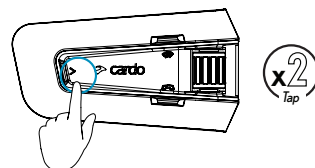

Previous Preset