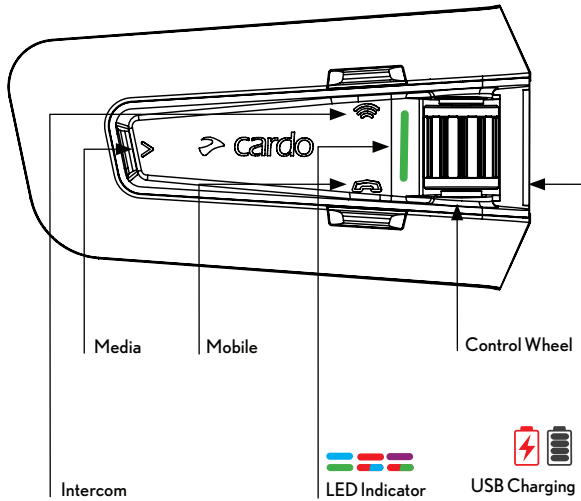

On / Off

Auto On / Off

- Auto ON once unit detects movement.
- Auto OFF after a few seconds of no movement.
- **Recommended:** manual turn off for storing or shipping.

Phone Pairing

LED Red & Blue