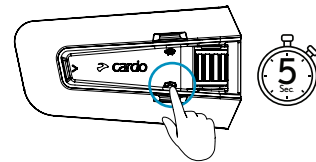

Phone Pairing