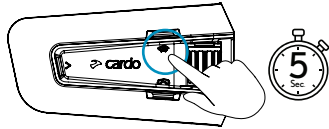

Grouping

LED Red & Green

Grouping Success

LED Purple

Mute / Unmute Group

Share Call

Switch Source

DMC to Bluetooth®

Bluetooth® to DMC

Setup

Cancel Crash Alert

Any button

OR

ADVANCED FEATURES | Phone Call

Set Speed Dial

Call Speed Dial