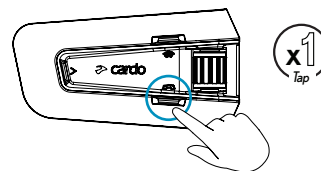

Music

▶ On

|| Off

▶ Next

◀ Previous

Switch Source

📻 Music to Radio

🎵 Radio to Music

Phone Call

☎ Answer

📞 Ignore

📞 End Call

📞 Redial