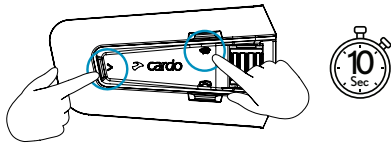

ADVANCED FEATURES | Reboot