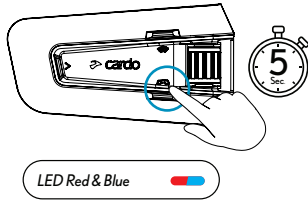

ADVANCED FEATURES | GPS Pairing

1 Step 1