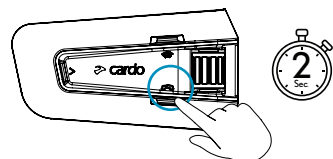

Music

▶ On

|| Off

▶ Next

◀ Previous

Switch Source

📻 Music to Radio

🎵 Radio to Music

Phone Call

☎ Answer

📞 Ignore

📞 End Call

📞 Redial