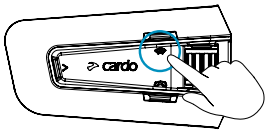

Start / Stop Intercom

Rider A