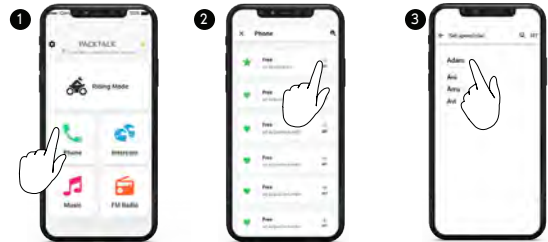

LED Purple 

 Mute / Unmute Group

 Share Call

Switch Source

 DMC to Bluetooth®

 Bluetooth® to DMC

 Setup

 Cancel Crash Alert

Any button

OR

ADVANCED FEATURES | Phone Call

 Set Speed Dial

 Call Speed Dial

 Set Sharing Partner

 Start / Stop Sharing

 Set Private Chat Partner