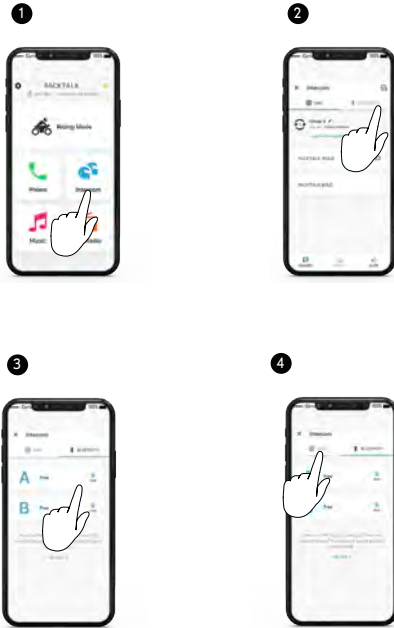

Any button

OR

ADVANCED FEATURES | Phone Call

 Set Speed Dial

 Call Speed Dial

 Set Sharing Partner

 Start / Stop Sharing

 Set Private Chat Partner

 Start / Stop Private Chat

 Add Bluetooth passenger

 Start/Stop Passenger Intercom