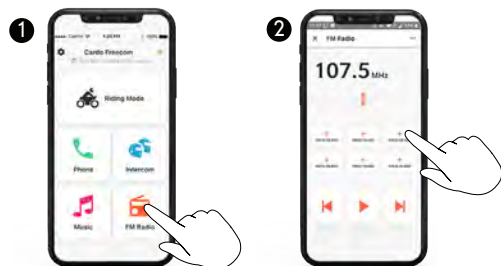

### Phone Pairing

LED Red & Blue

Download

Register and Activate

Choose Language

Update Software

Volume Up

Volume Down

Mute / Unmute Microphone

Voice Assistant

Siri

Google Assistant

 Set Presets

 Next Preset

 Previous Preset

 On