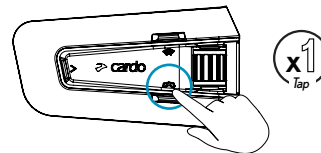

Phone Call

☎ Answer