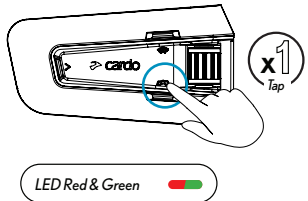

ADVANCED FEATURES | GPS Pairing

1 Step 1

2 Step 2

3 Step 3

ADVANCED FEATURES | Bike Pairing

1 Step 1

2 Step 2

3 Step 3