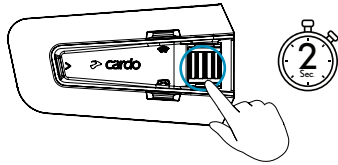

Mute / Unmute Group