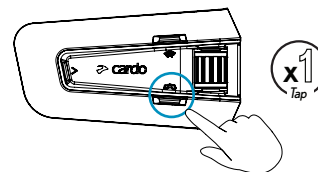

Voice Assistant

Siri

Google Assistant