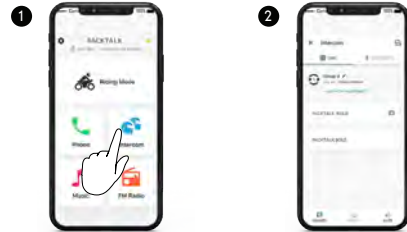

Any button

OR

ADVANCED FEATURES | Phone Call

 Set Speed Dial

 Call Speed Dial

 Set Sharing Partner

 Start / Stop Sharing

 Set Private Chat Partner