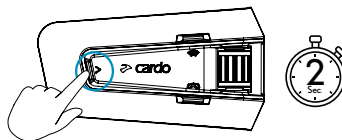

Switch Source

📻 Music to Radio

🎵 Radio to Music