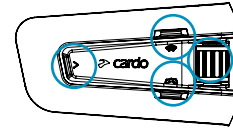

Cancel Crash Alert

Any button

OR

ADVANCED FEATURES | Phone Call

Set Speed Dial