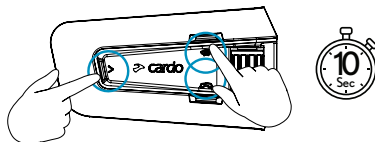

ADVANCED FEATURES | Factory Reset

ADVANCED FEATURES | Voice Commands - Always On!

- **Answer**
- **Ignore**
- "Hey Cardo, **end call**"
- "Hey Cardo, **speed dial**"
- "Hey Cardo, **redial number**"

- "Hey Cardo, **music on**"
- "Hey Cardo, **music off**"
- "Hey Cardo, **next track**"
- "Hey Cardo, **previous track**"
- "Hey Cardo, **share music**"

- "Hey Cardo, **radio on**"
- "Hey Cardo, **radio off**"
- "Hey Cardo, **next station**"
- "Hey Cardo, **previous station**"

For Bluetooth intercom only

- "Hey Cardo, **call intercom**"
- "Hey Cardo, **end intercom**"

- "Hey Siri"
- "OK Google"

- "Hey Cardo, **volume up**"
- "Hey Cardo, **volume down**"
- "Hey Cardo, **mute audio**"
- "Hey Cardo, **unmute audio**"
- "Hey Cardo, **mute microphone**"
- "Hey Cardo, **unmute microphone**"

- **Ignore**

- "Hey Cardo, **battery status**"