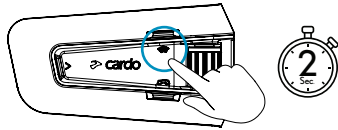

Grouping

LED Red & Green

Grouping Success

LED Purple

Mute / Unmute Group

Share Call

Switch Source

DMC to Bluetooth®

Bluetooth® to DMC

Setup

Cancel Crash Alert

Any button

OR

ADVANCED FEATURES | Phone Call

Set Speed Dial

Call Speed Dial