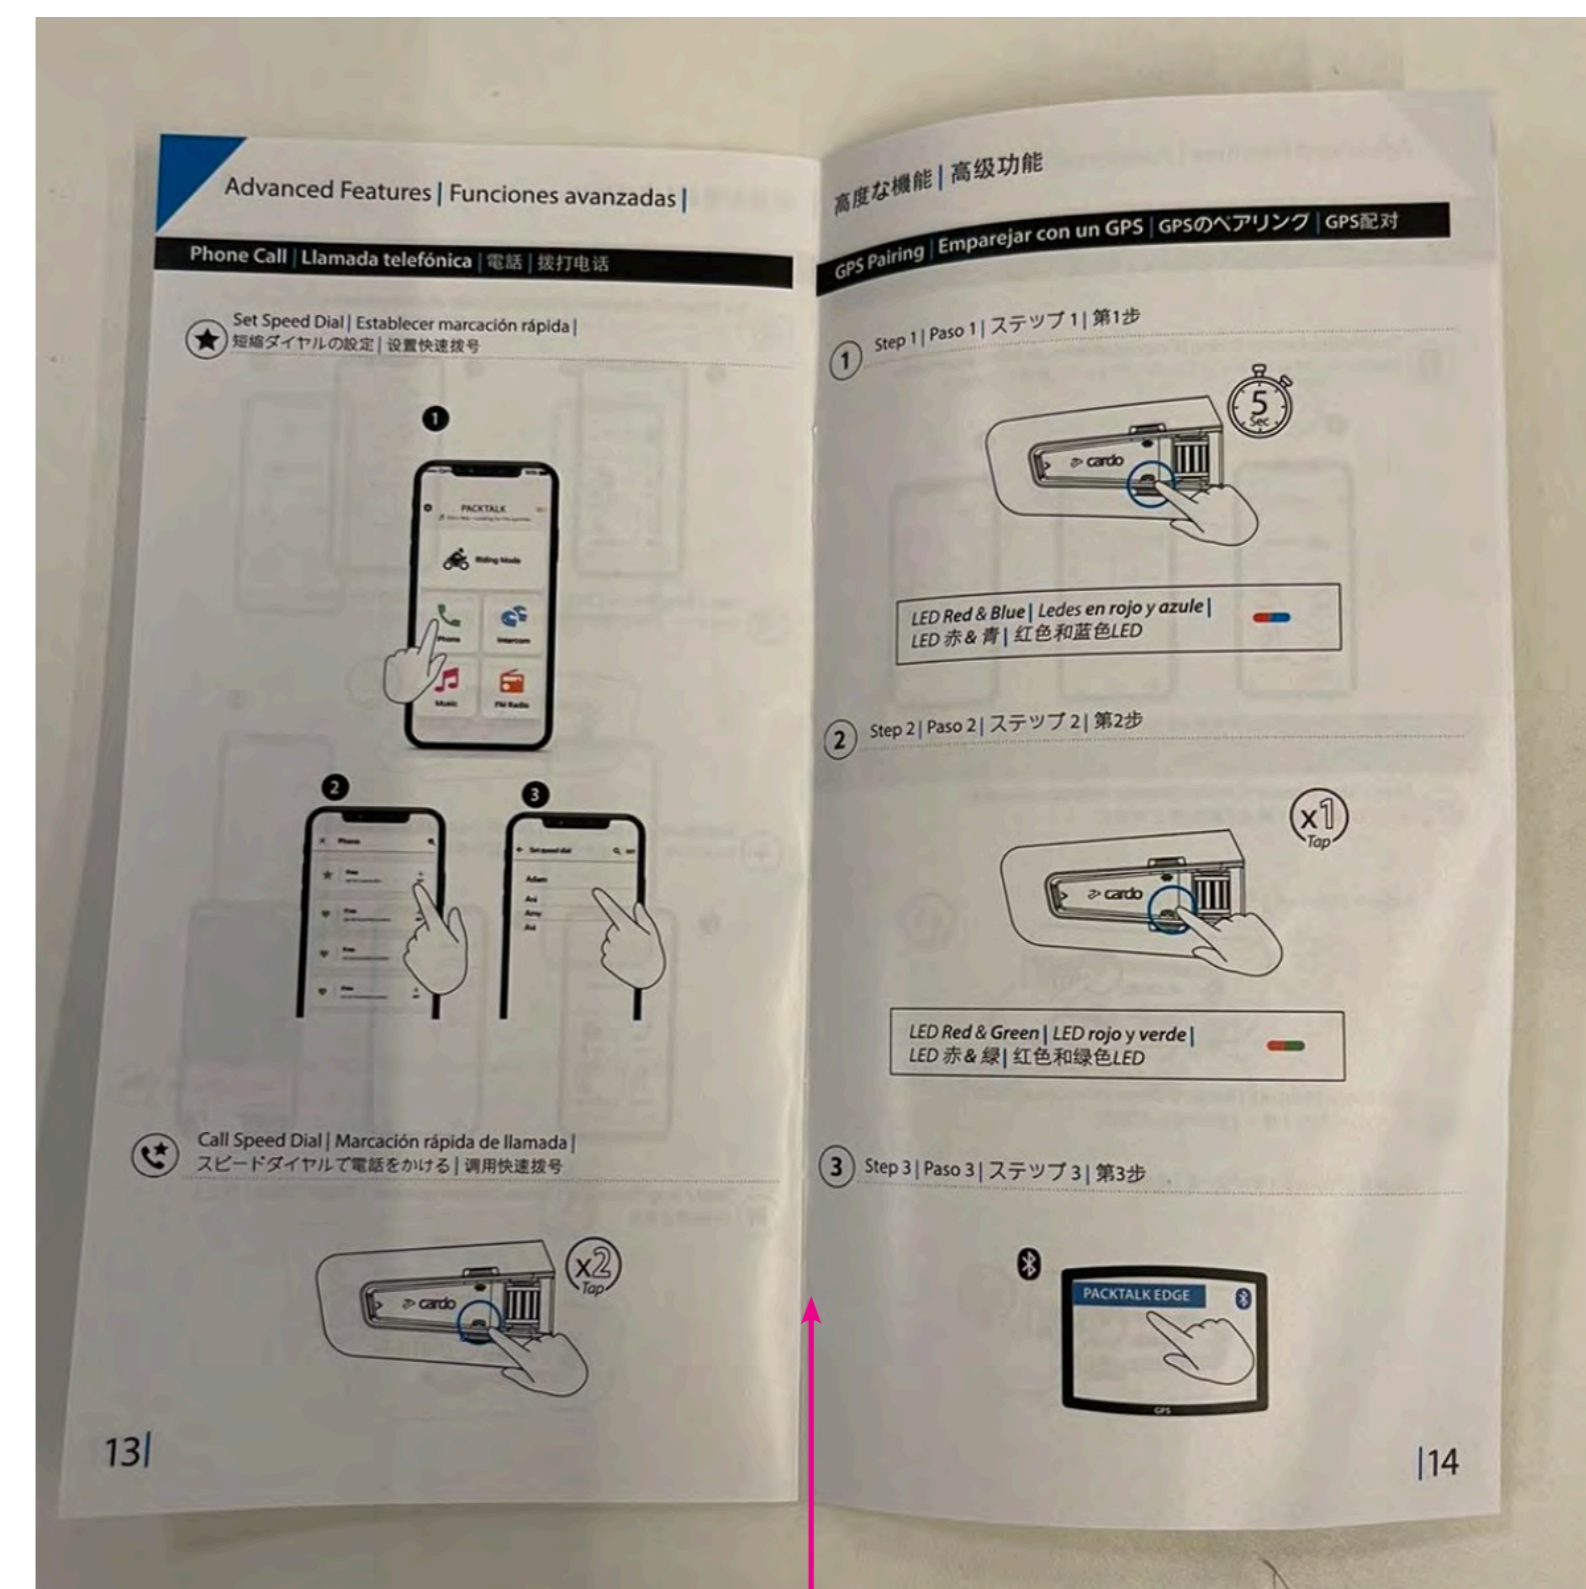

# Measurements

booklet close  
90mm

180mm

180mm

booklet open  
180mm

pins