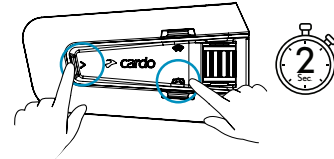

### Auto On / Off

- Auto ON once unit detects movement.
- Auto OFF after a few seconds of no movement.
- **Recommended:** manual turn off for storing or shipping.