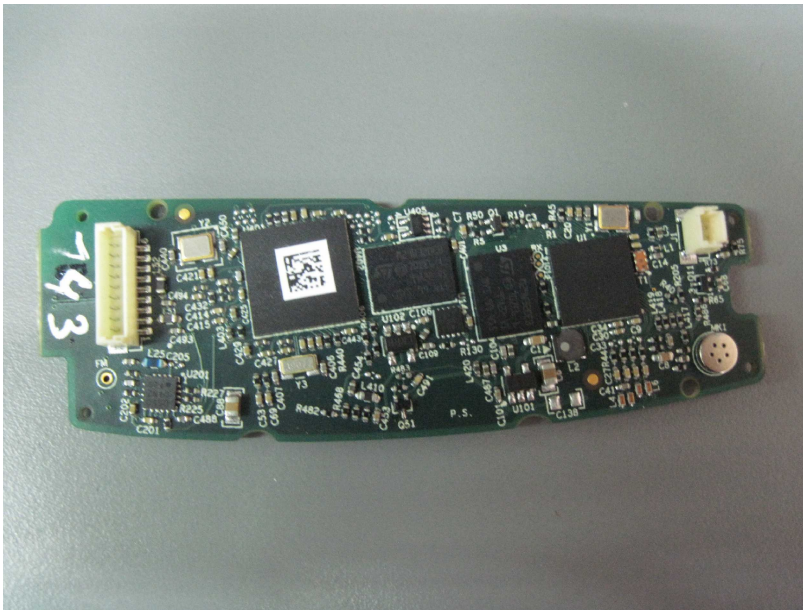

EUT Transmitter

control panel