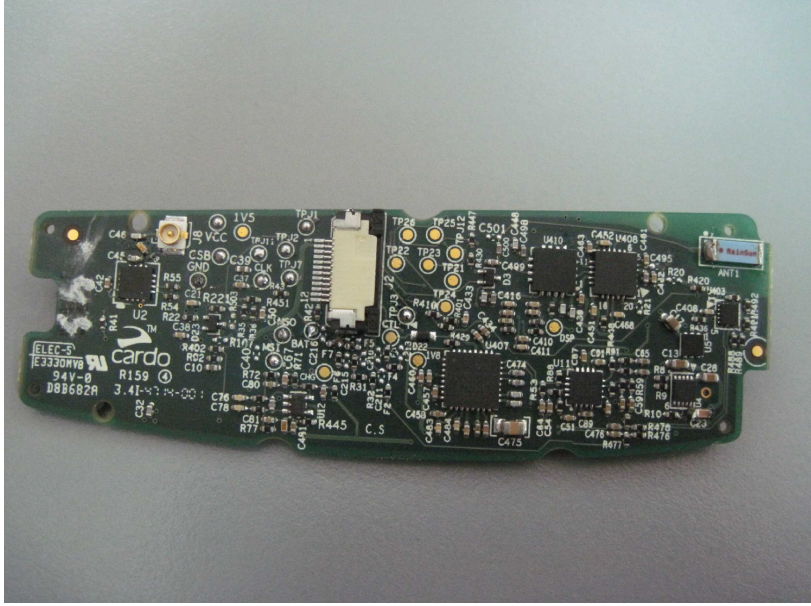

EUT Transmitter

control panel