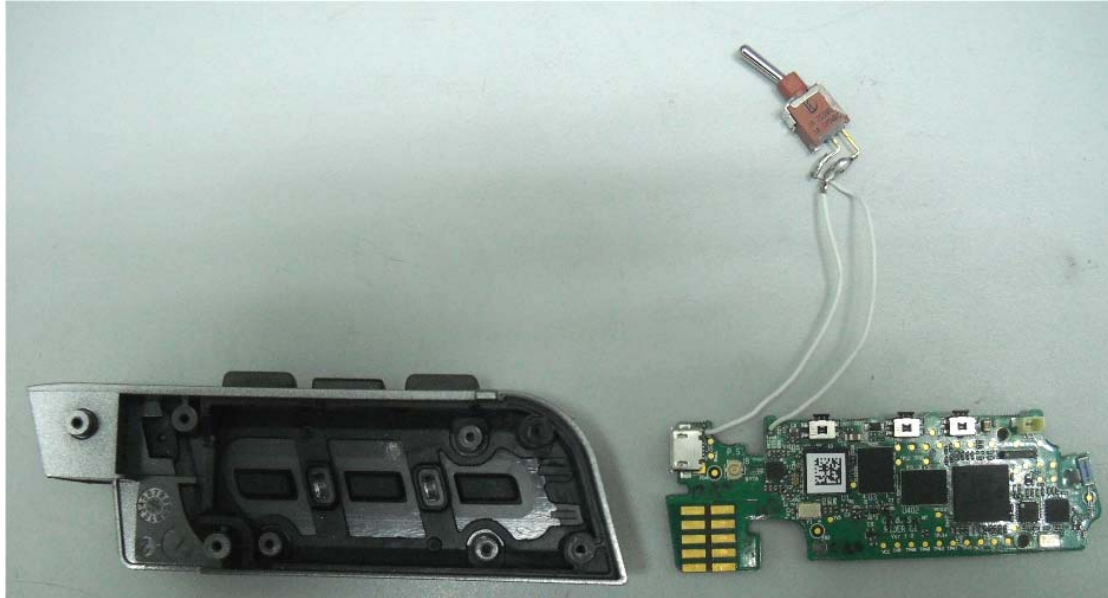

INTERNAL PHOTOGRAPHS

This document contains 8 photographs

Photograph No.1
Bluetooth headset internal common view

Photograph No.2
Bluetooth headset internal view

Photograph No.3
Bluetooth headset internal view without Bluetooth antenna

Photograph No.4
Bluetooth headset PCB removed from the case

Photograph No.5
PCB front view

Photograph No.6
Bluetooth headset PCB second side view

Photograph No.7
Bluetooth headset antenna for operation at 2401 MHz