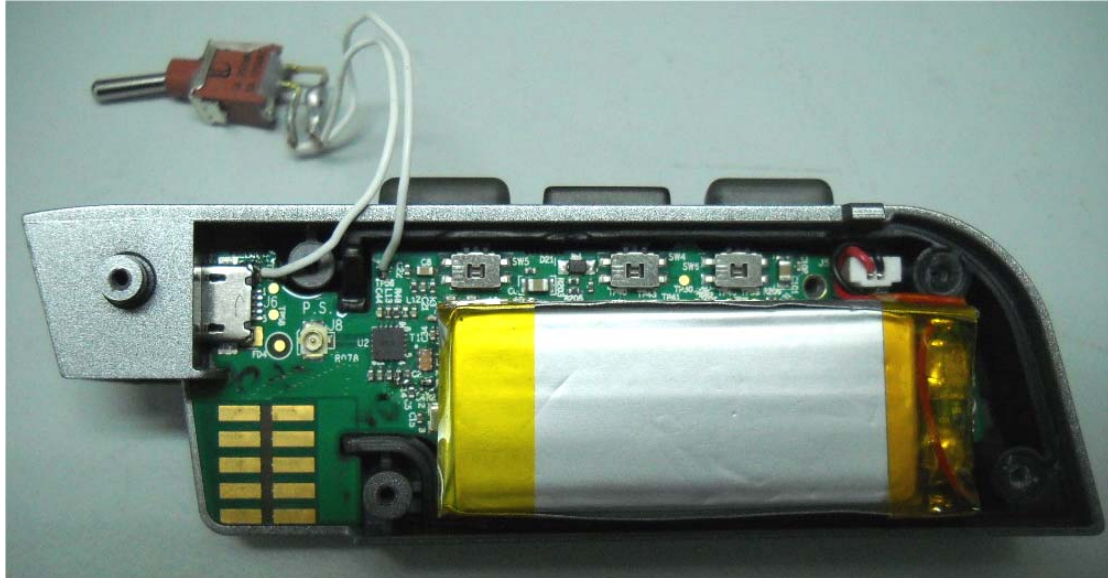

INTERNAL PHOTOGRAPHS

This document contains 8 photographs

Photograph No.1
Bluetooth headset internal common view

Photograph No.2
Bluetooth headset internal view

Photograph No.3
Bluetooth headset internal view without Bluetooth antenna

Photograph No.4
Bluetooth headset PCB removed from the case

Photograph No.5
PCB front view

Photograph No.6
Bluetooth headset PCB second side view

Photograph No.7
Bluetooth headset antenna for operation at 2401 MHz

Photograph No.8
Bluetooth headset antenna for operation in 2402-2480 MHz