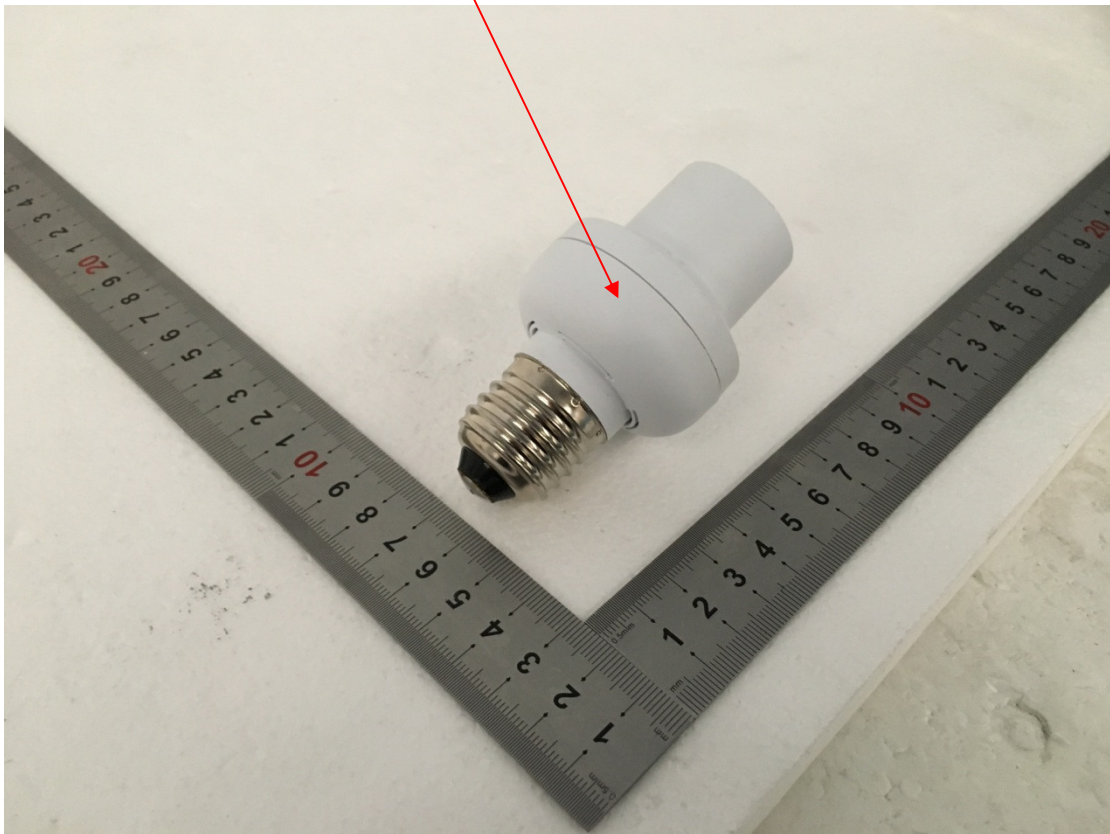

Remote Control Lamp Holder

Model: BHD9829U

Frequency: 433.92MHz
120V~/60Hz,

Max. 60W

FCC ID: Q92-BHD9829U

BAHUON

Intertek
3159168

Remote Control Lamp Holder