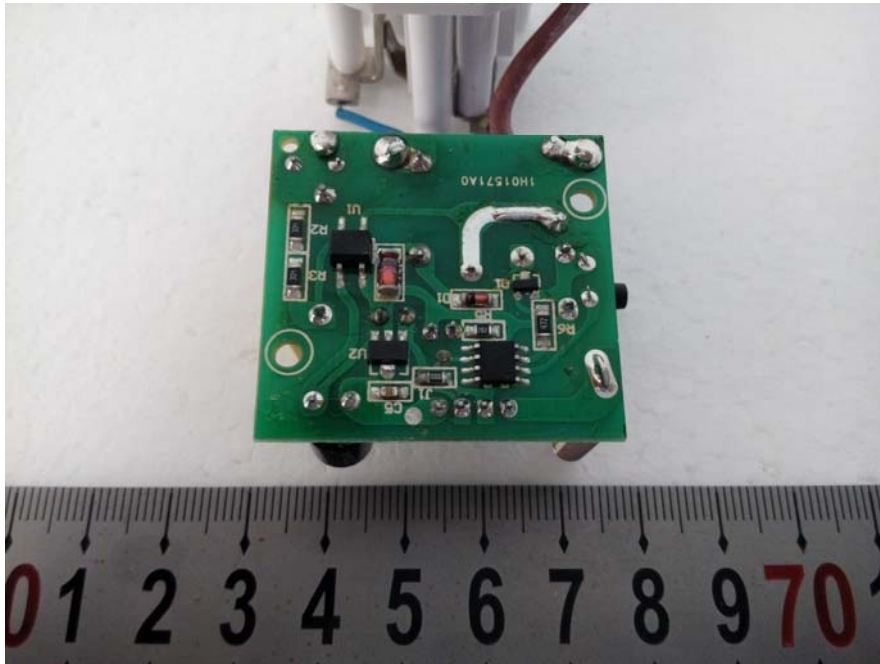

EXHIBIT C - EUT INTERNAL PHOTOGRAPHS

EUT –Cover off View(BH9938U and 9938-Receiver)

EUT –Main board Top View(BH9938U and 9938-Receiver)

EUT –Main board Bottom View(BH9938U and 9938-Receiver)

EUT –Cover off View(BHC9938U and C-9938-Receiver)

EUT –Main board Top View(BHC9938U and C-9938-Receiver)

EUT –Main board Bottom View(BHC9938U and C-9938-Receiver)