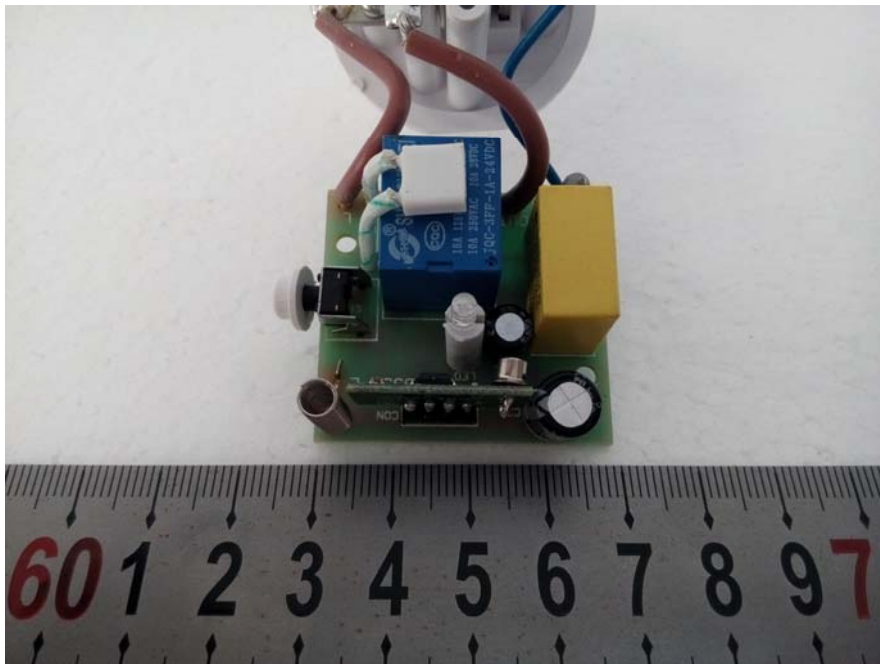

EXHIBIT C - EUT INTERNAL PHOTOGRAPHS

EUT –Cover off View(BH9938U and 9938-Receiver)

EUT –Main board Top View(BH9938U and 9938-Receiver)

EUT –Main board Bottom View(BH9938U and 9938-Receiver)

EUT –Cover off View(BHC9938U and C-9938-Receiver)

EUT –Main board Top View(BHC9938U and C-9938-Receiver)

EUT –Main board Bottom View(BHC9938U and C-9938-Receiver)